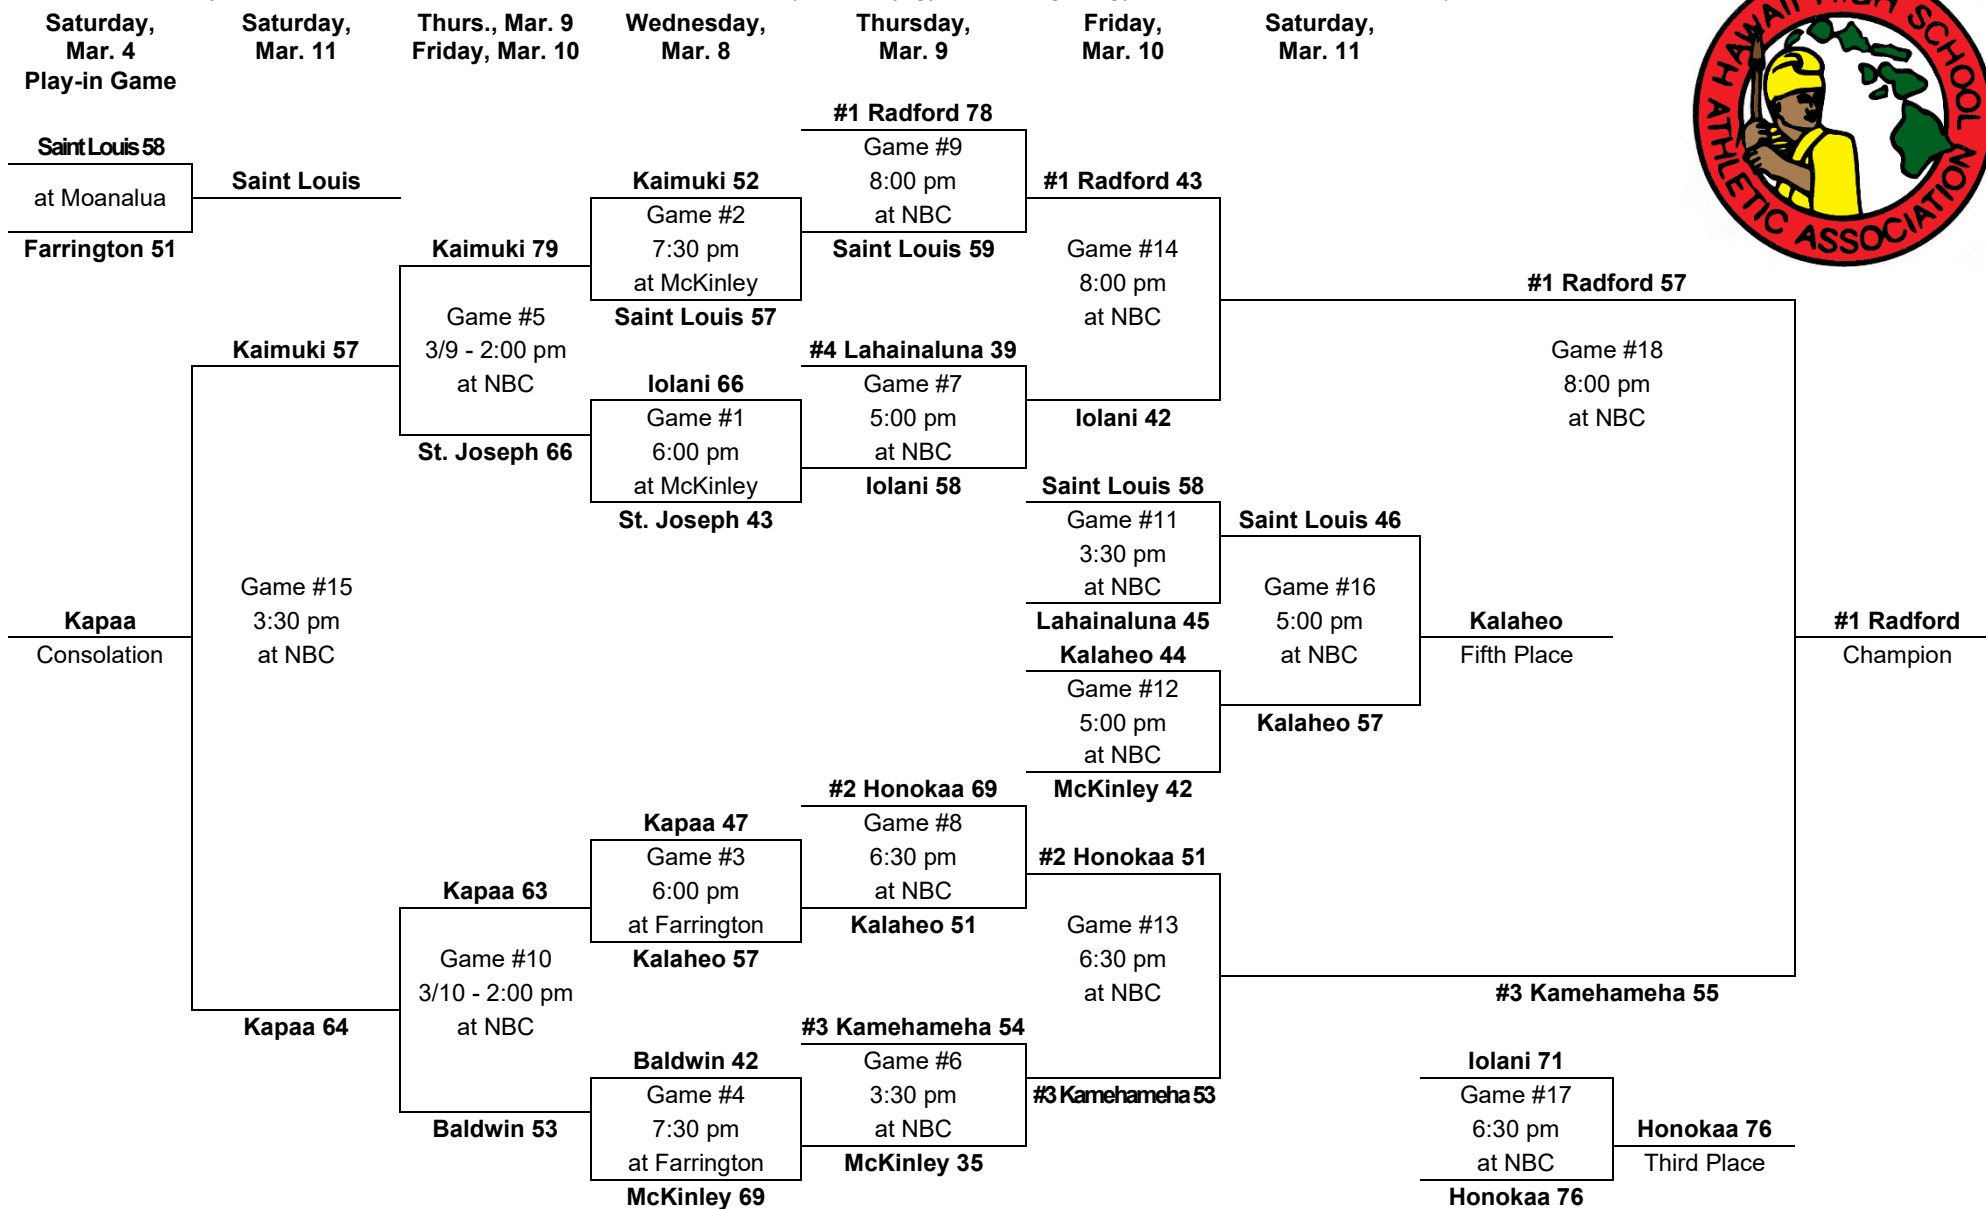

1989 – Boys Basketball - Division AA: 12-team tournament (McKinley gym, Farrington gym, Neal S. Blaisdell Arena)

PARTICIPATING TEAMS					MEDIA ALL-TOURNAMENT TEAM: Marcus Smith, Radford– MVP	
OIA (4) 1. Radford 2. McKinley 3. Kalaheo 4. Kaimuki	ILH (3) 1. Kamehameha 2. Iolani 3. Saint Louis	BIIF (2) 1. Honokaa 2. St. Joseph	MIL (2) 1. Lahainaluna 2. Baldwin	KIF (1) 1. Kapaa	Troy McCoy, Radford Rodney Arias, Kamehameha Lamont Davis, Radford	Sy Frazier, Honokaa Lenny Kai, Kamehameha
Play-in: Farrington (OIA5) vs. Saint Louis (ILH3)					Leading scorer: (3 games) Sy Frazier, Honokaa (59 pts, 19.7 ppg) (4 games) Kanoe Winchester, Iolani (24 FG, 10 3-FG, 3-3 FT, 63 pts, 15.8 ppg)