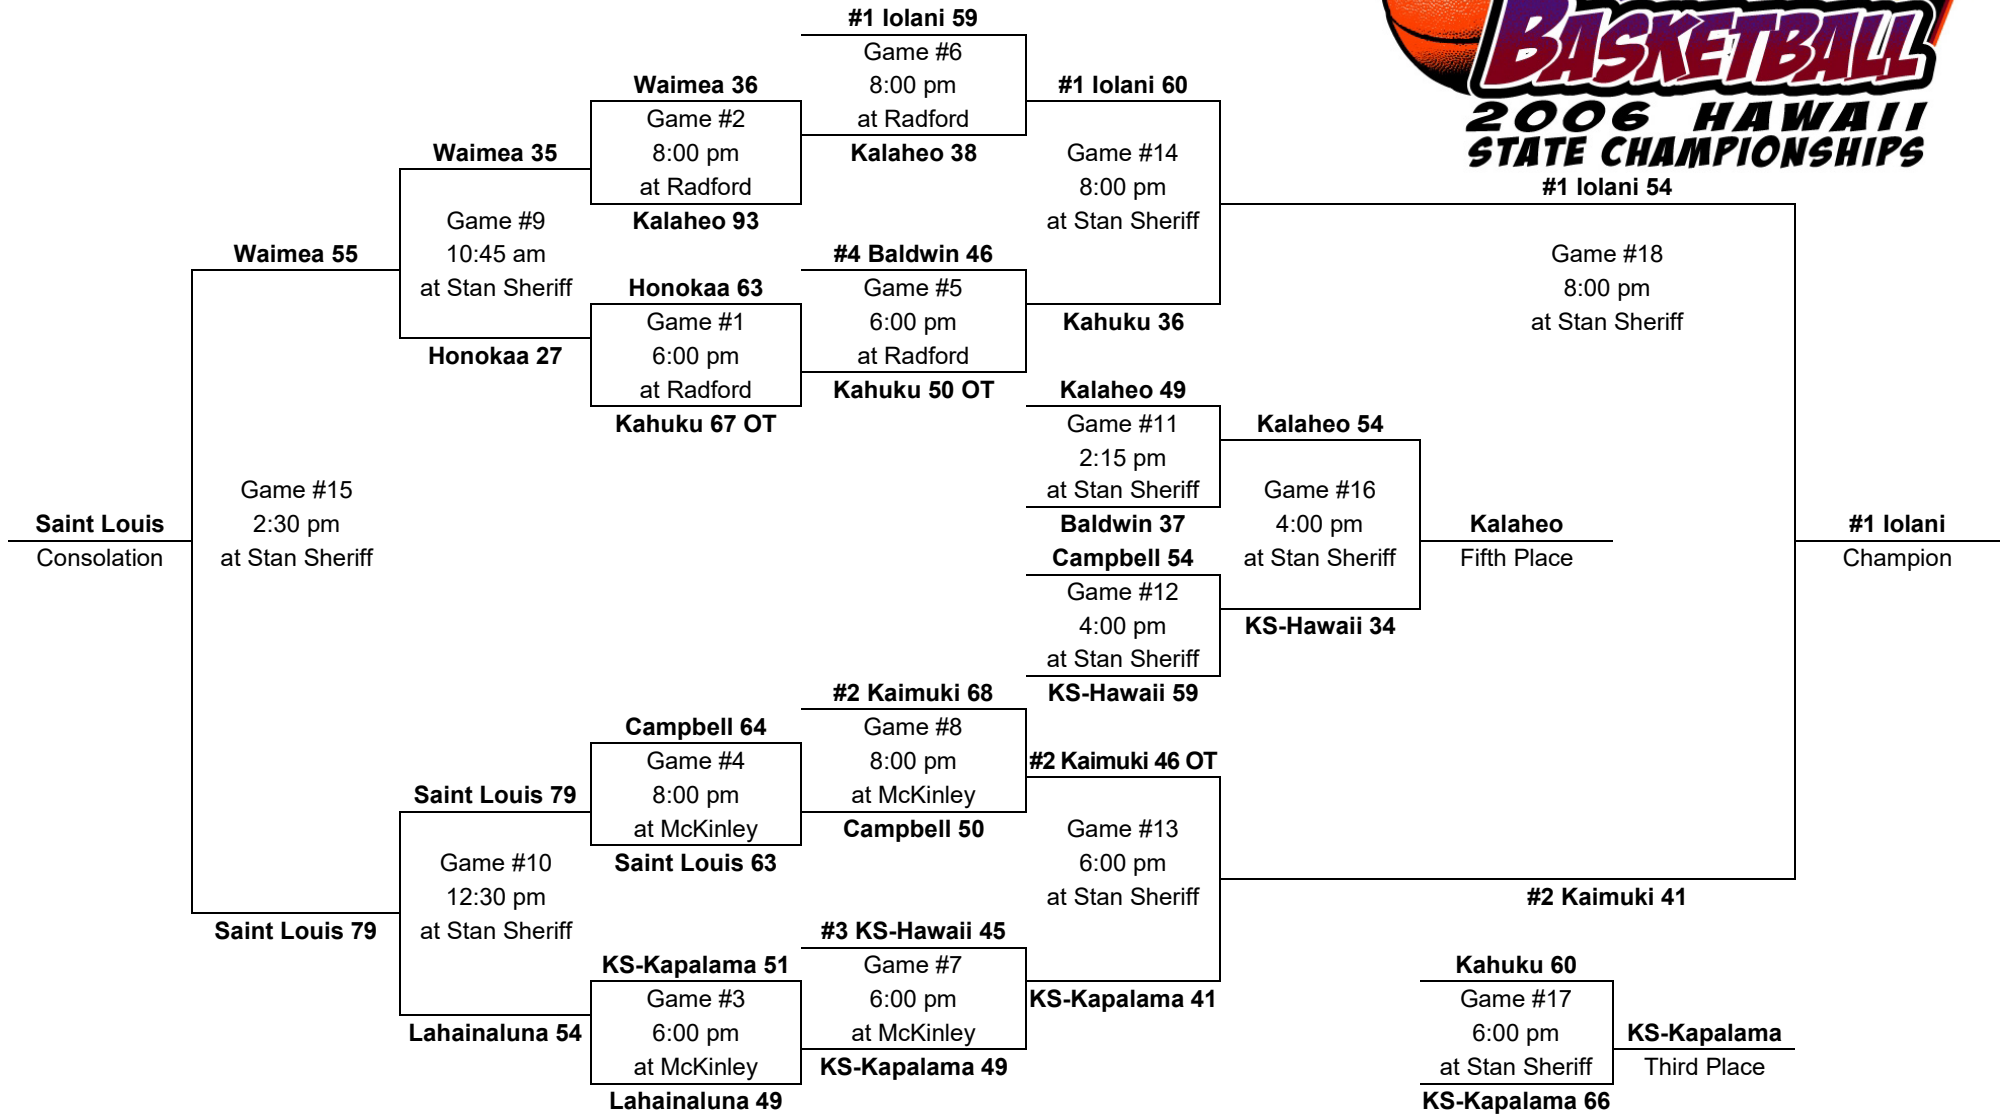

Friday,
Feb. 24

Thursday,
Feb. 23

Tuesday,
Feb. 21

Wednesday,
Feb. 22

Thursday,
Feb. 23

Friday,
Feb. 24