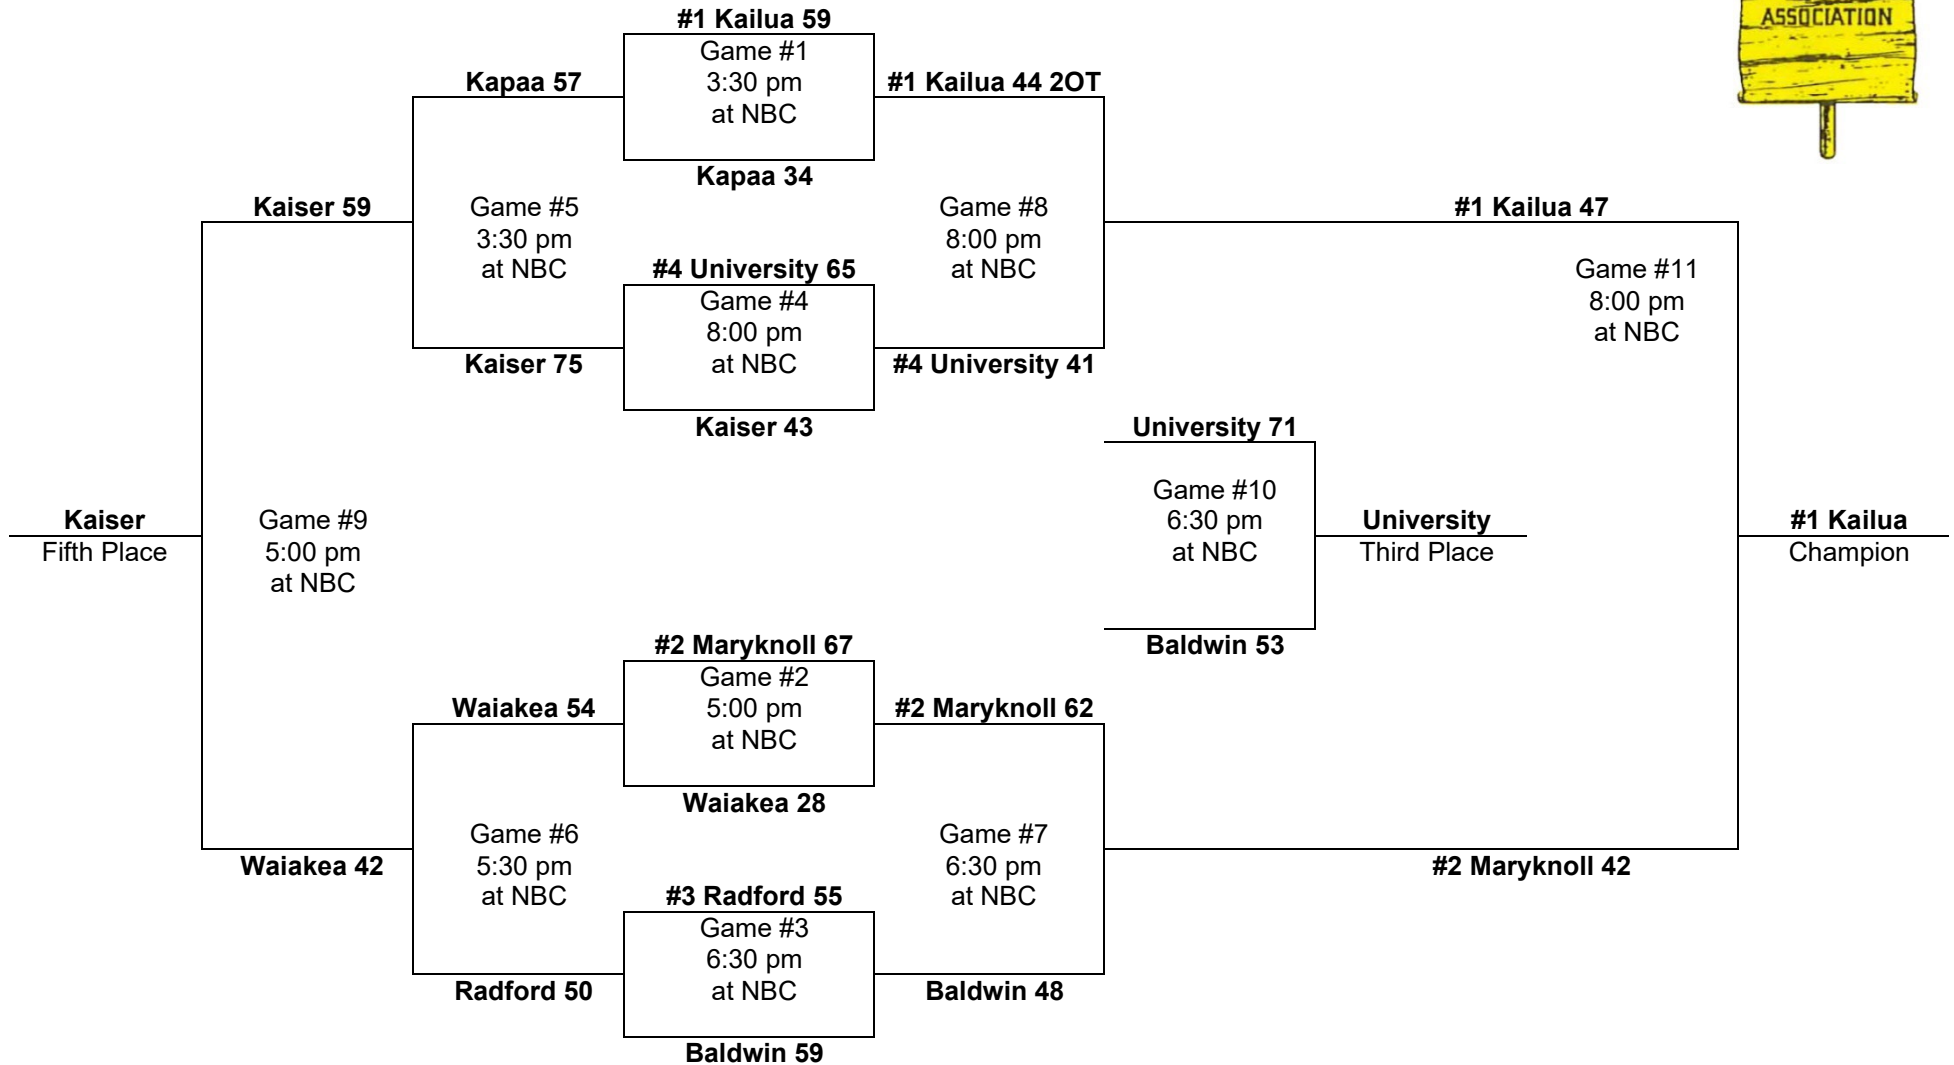

PARTICIPATING TEAMS					Leading scorer:
<b>OIA (3)</b> 1. Kailua 2. Radford 3. Kaiser	<b>ILH (2)</b> 1. Maryknoll 2. University	<b>BIIF (1)</b> 1. Waiakea	<b>MIL (1)</b> 1. Baldwin	<b>KIF (1)</b> 1. Kapaa	Eddie Smith, University (22 FG, 0-6 FT, 44 pts, 14.7 ppg)