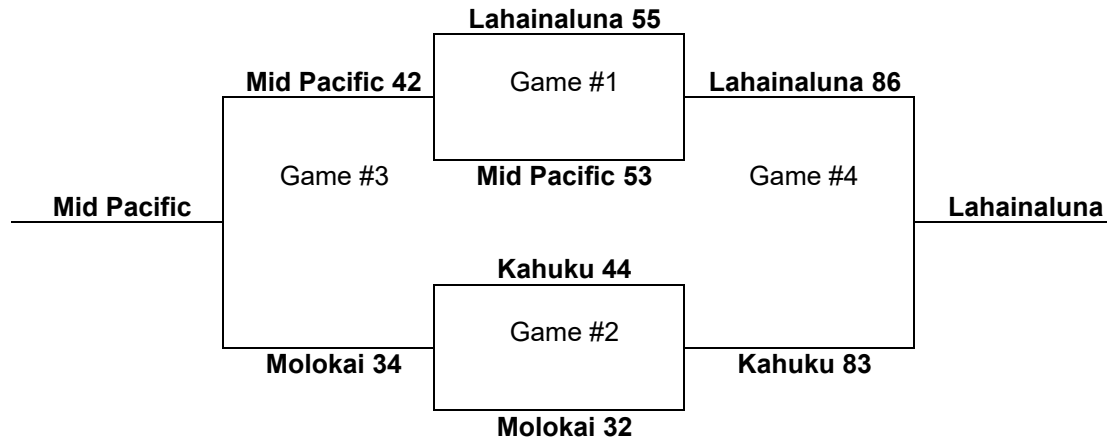

1982 – Boys Basketball - Division "A": 8-team tournament (Molokai High School)

Friday
March 12

Thursday
March 11

Friday
March 12

PARTICIPATING TEAMS		
OIA Kahuku	ILH Mid Pacific	MIL (2) Molokai Lahainaluna