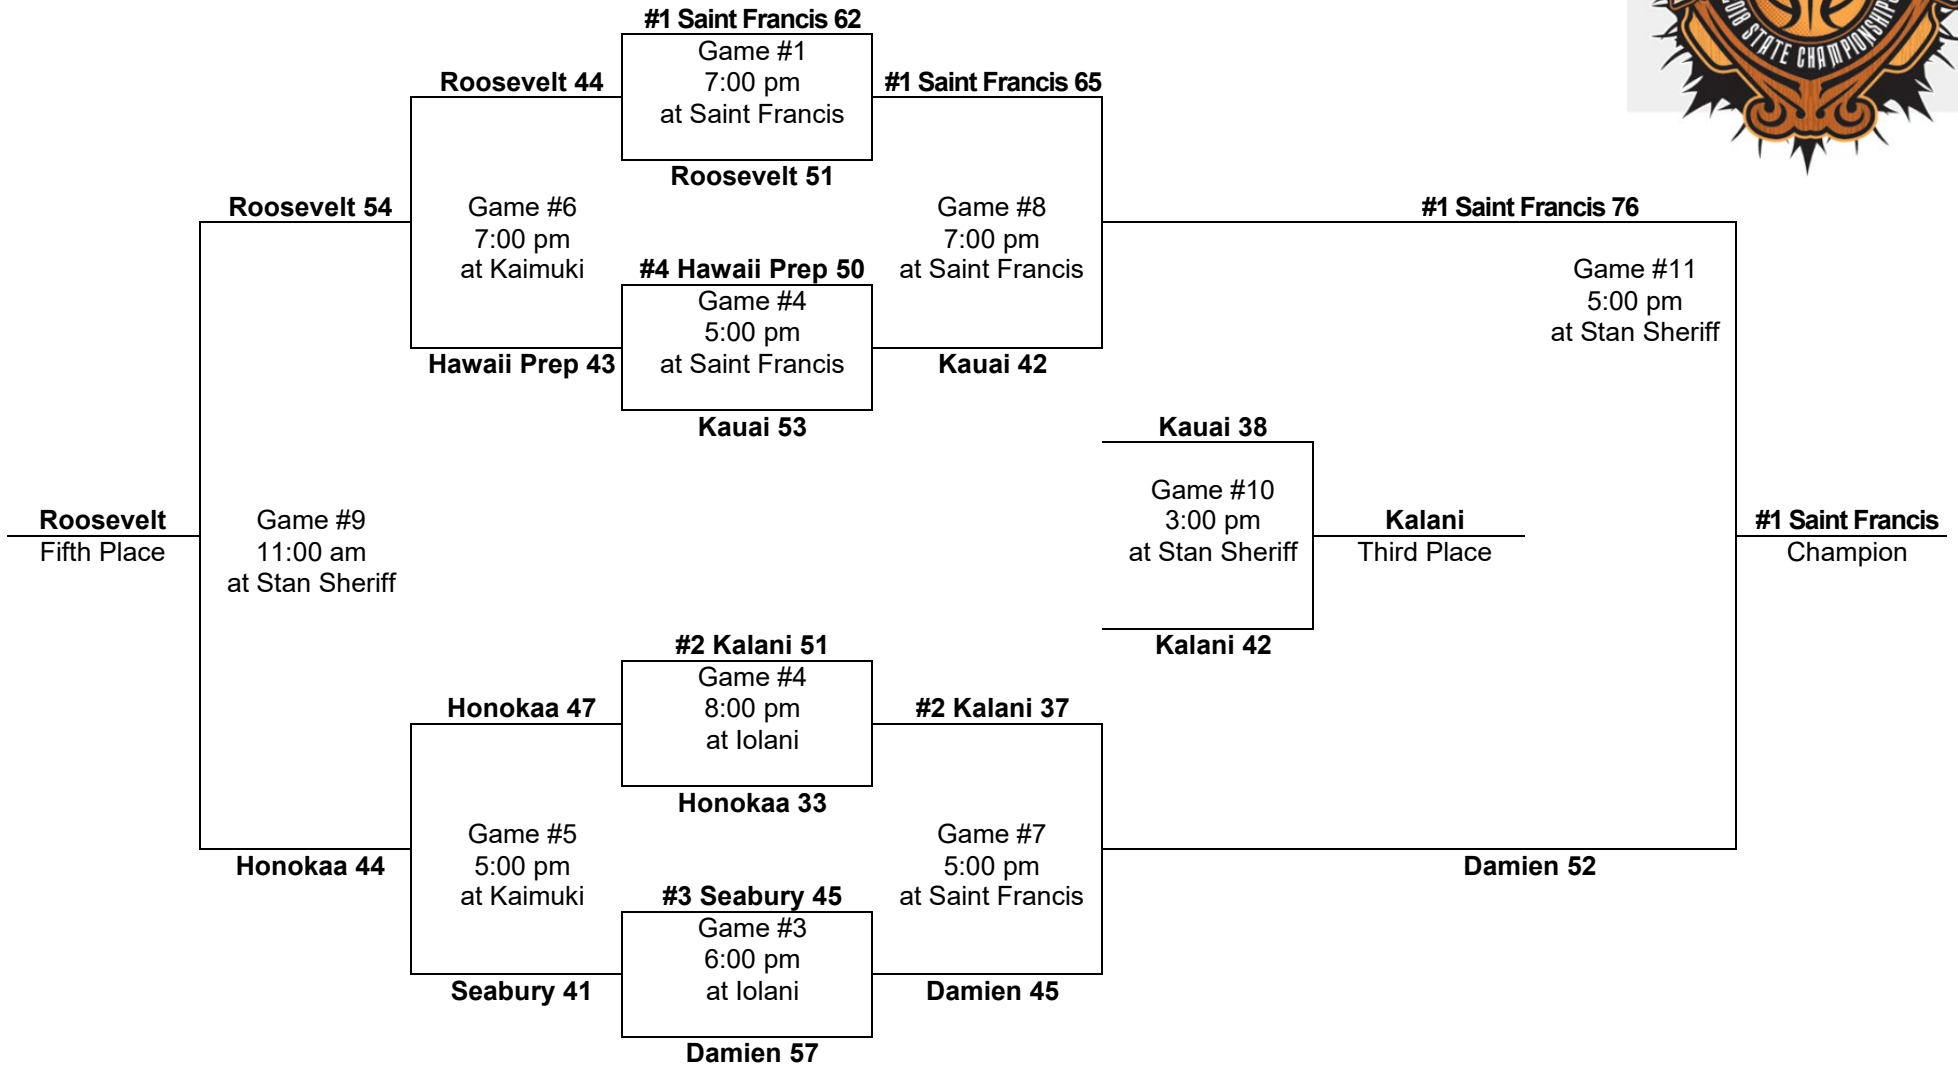

# 2018 – Boys Basketball - Division 2: 8-team tournament (Kaimuki gym, Iolani gym, Saint Francis gym, Stan Sheriff Center)

Friday  
Feb. 16

Thursday  
Feb. 15

Wednesday  
Feb. 14

Thursday  
Feb. 15

Friday  
Feb. 16