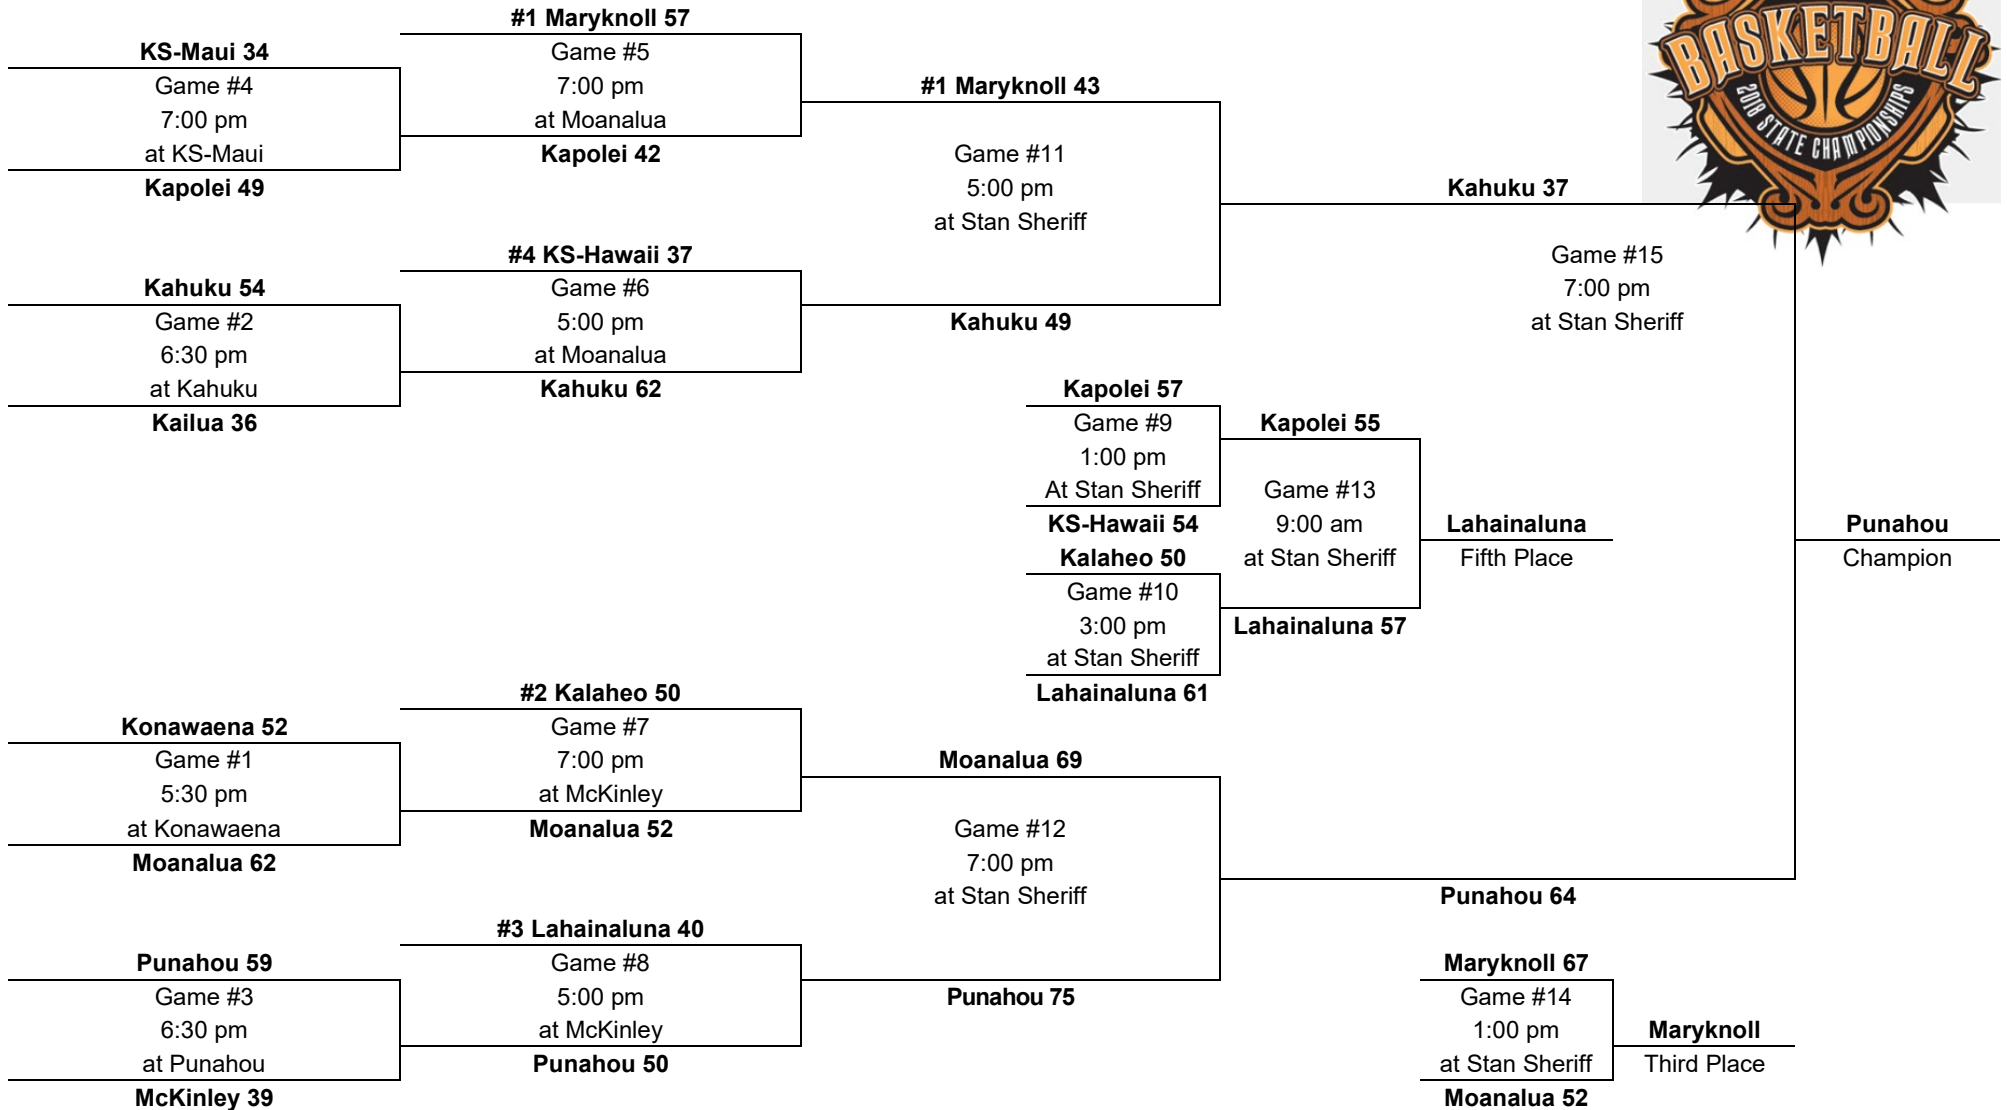

2018 – Boys Basketball - Division 1: 12-team tournament (School sites, McKinley gym, Moanalua gym, Stan Sheriff Center)

Monday, Feb. 12

Wednesday, Feb. 14

Thursday, Feb. 15

Friday, Feb. 16

PARTICIPATING TEAMS				ALL-TOURNAMENT TEAM: Zayne Chong, Punahou – Most Outstanding Player Cole Arceneaux, Punahou Tolu Smith, Kahuku Nalu Kapahea, KS-Hawaii Duke Clemens, Punahou Hunter Hosoda, Punahou Leading scorer: (3 games) Steven Kama, Lahainaluna (15-26 FG, 2-2 3-FG, 6-8 FT, 38 pts, 12.7 ppg) (4 games) Zoar Nedd, Kapolei (31-68 FG, 6-17 3-FG, 10-16 FT, 78 pts, 19.5 ppg)
OIA (6) 1. Kalaheo 2. Kahuku 3. Kapolei 4. McKinley 5. Moanalua 6. Kailua	ILH (2) 1. Maryknoll 2. Punahou	BIIF (2) 1. KS-Hawaii 2. Konawaena	MIL (2) 1. Lahainaluna 2. KS-Maui