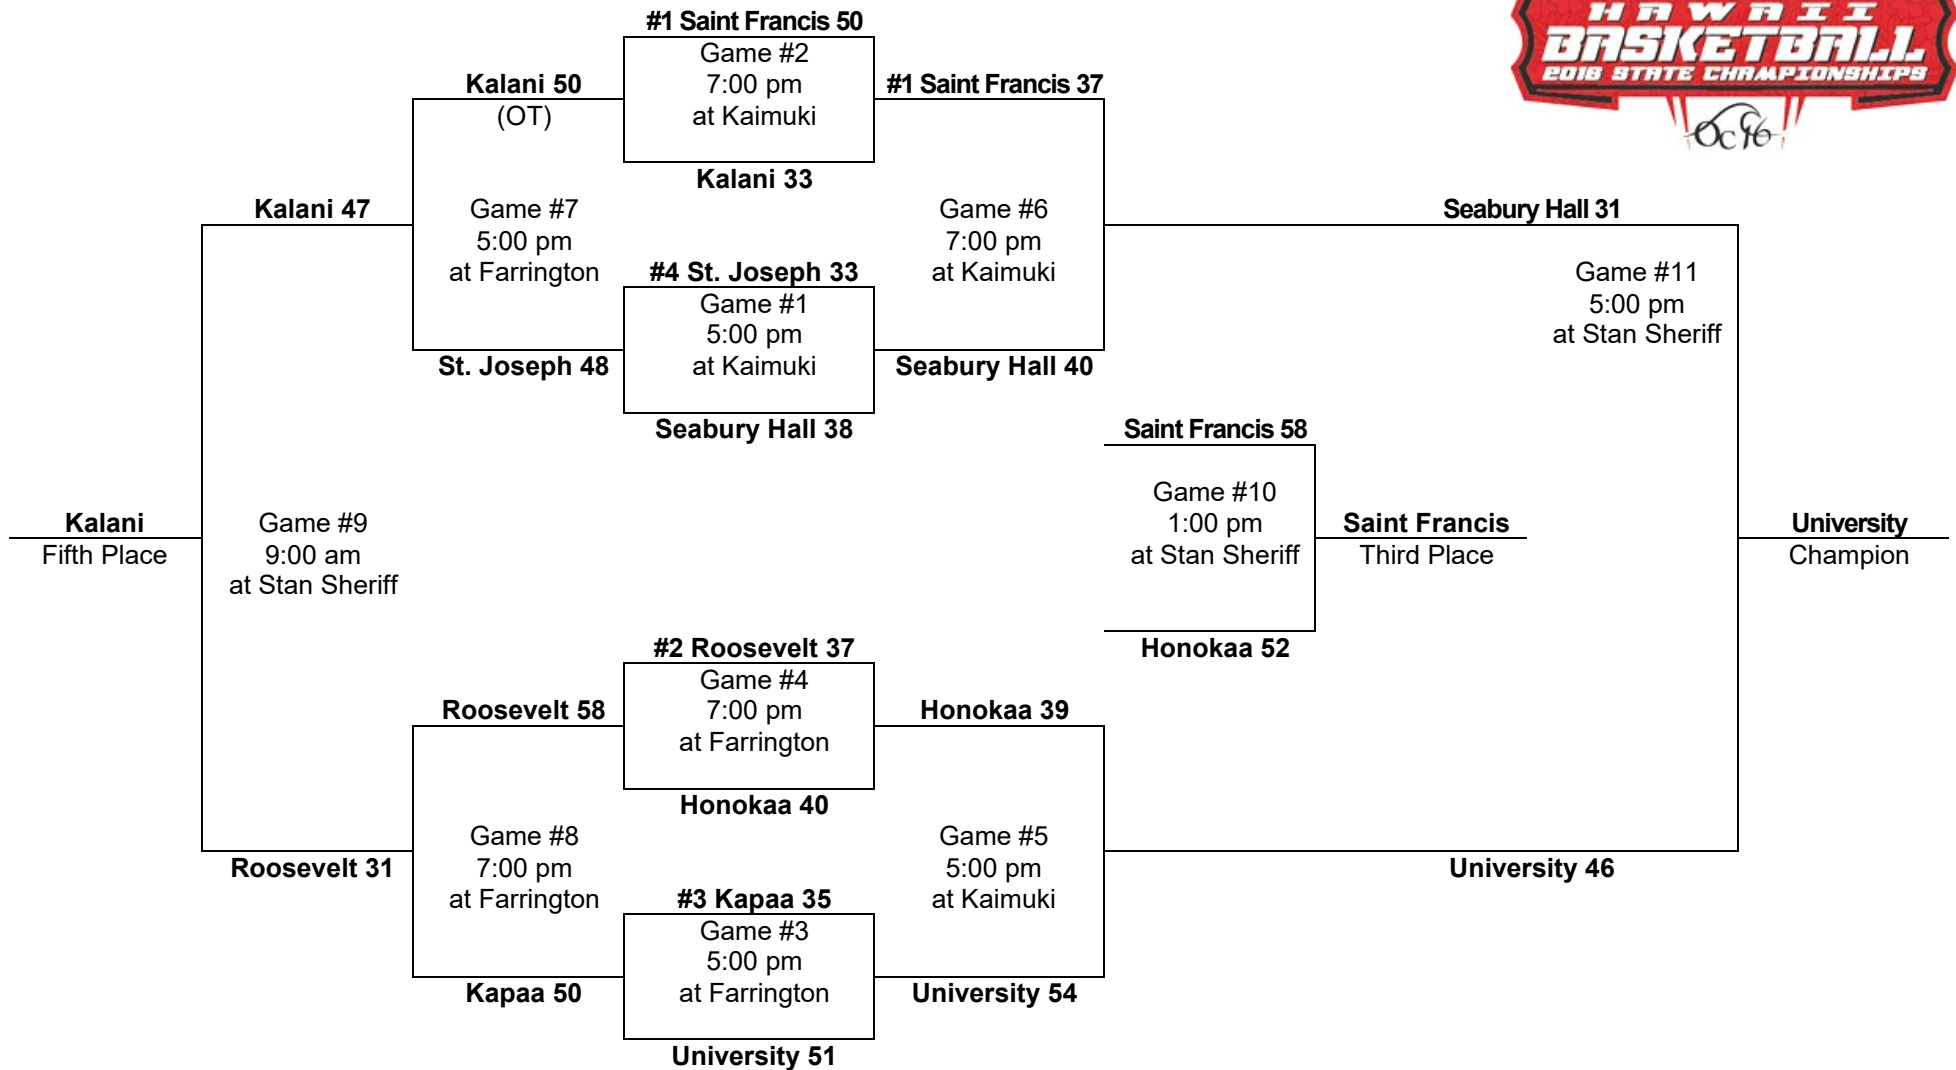

# 2016 – Boys Basketball - Division 2: 8-team tournament (Kaimuki gym, Farrington, gym, Stan Sheriff Center)

**Saturday**  
Feb. 20

**Friday**  
Feb. 19

**Thursday**  
Feb. 18

**Friday**  
Feb. 19

**Saturday**  
Feb. 20