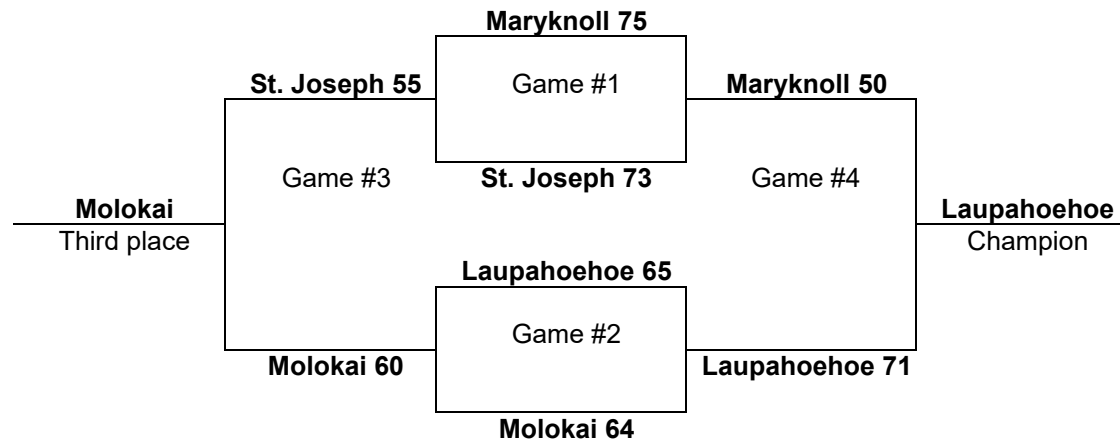

1966 – Boys Basketball - Division "B": 4-team tournament (Hilo Civic Auditorium)

Saturday
Feb. 26

Friday
Feb. 25

Saturday
Feb. 26

PARTICIPATING TEAMS		
ILH Maryknoll	MLIL Molokai	BIIF (2) Laupahoehoe St. Joseph