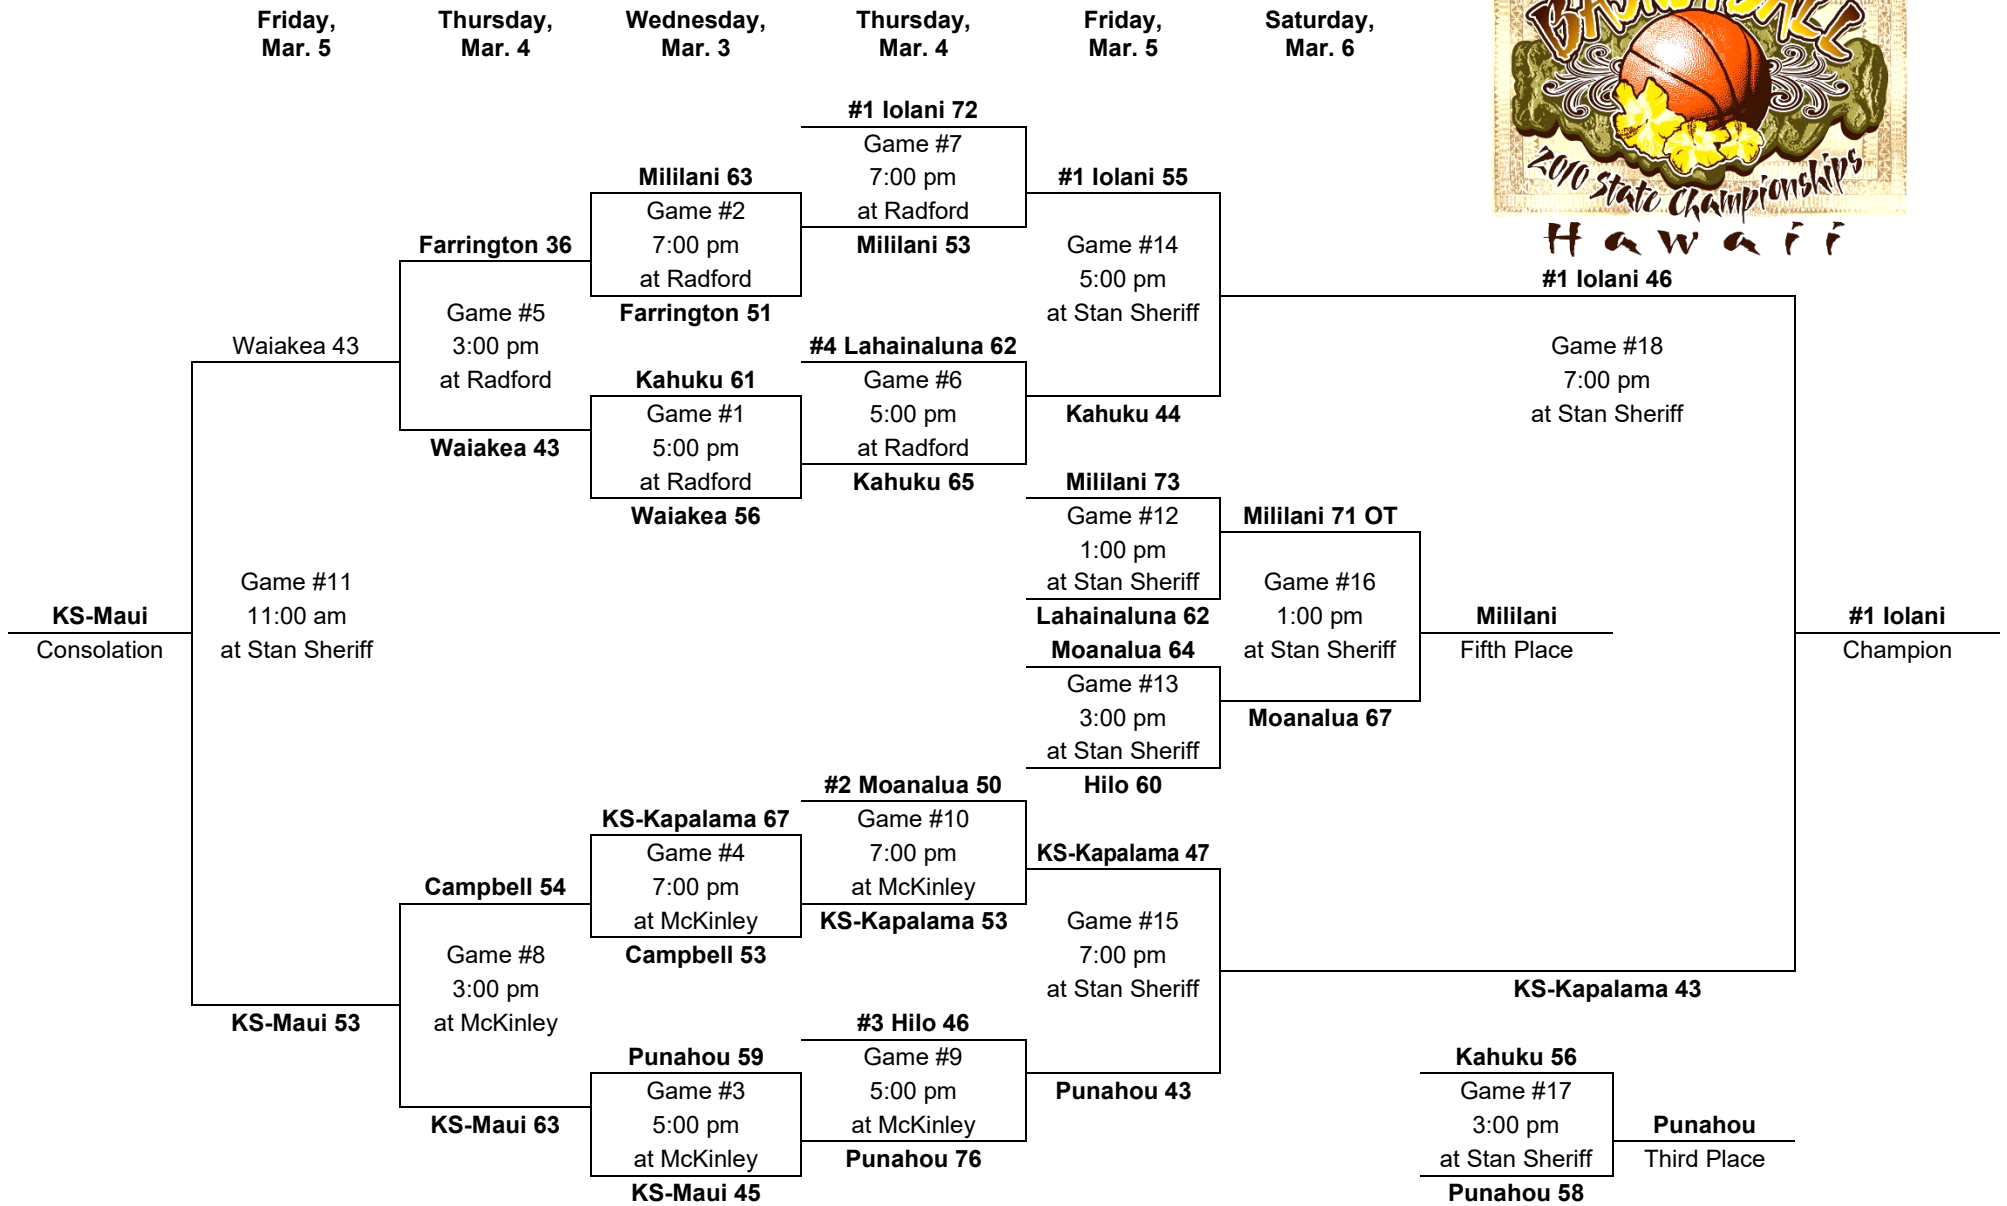

2010 – Boys Basketball - Division 1: 12-team tournament (McKinley gym, Radford gym, Stan Sheriff Center)

PARTICIPATING TEAMS				ALL-TOURNAMENT TEAM:
OIA (5) 1. Moanalua 2. Kahuku 3. Mililani 4. Campbell 5. Farrington	ILH (3) 1. Iolani 2. Punahou 3. KS-Kapalama	BIIF (2) 1. Hilo 2. Waiakea	MIL (2) 1. Lahainaluna 2. KS-Maui	Kainoa Chu, Iolani – Most Outstanding Player Micah Christensen, KS-Kapalama Marcus Monroe, Moanalua Reginald Griffin, Mililani Nehoa Akina, Kahuku Henry Cassiday, Punahou
				Leading scorer: (3 games) Kainoa Chu, Iolani (19-40 FG, 10-23 3-FG, 21-28 FT, 69 pts, 23.0 ppg) (4 gm) Nehoa Akina, Kahuku (23-68 fg, 13-35 3fg, 21-26 ft, 80 pts, 20.0 ppg)