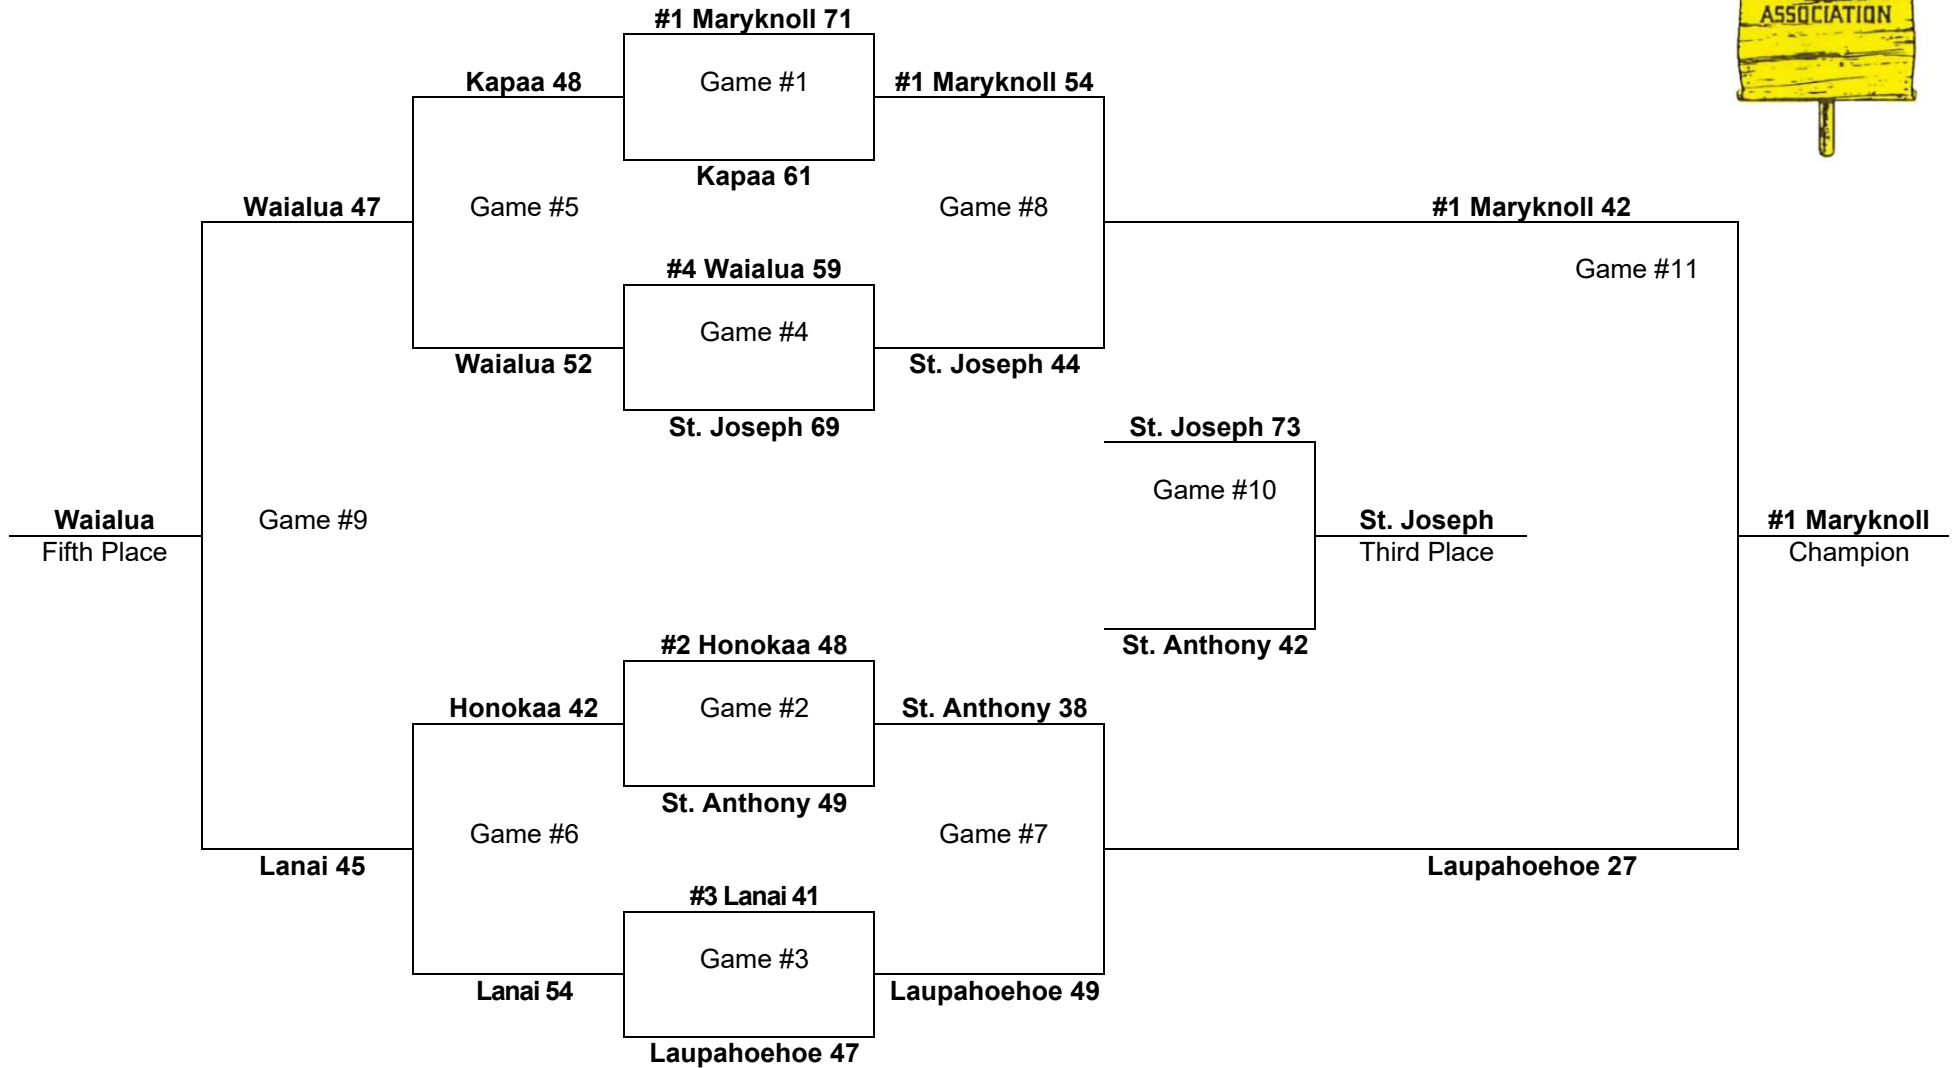

1980 – Boys Basketball - Division "A": 8-team tournament (Hilo Civic Auditorium, Hilo)

Saturday
March 8

Friday
March 7

Thursday
March 6

Friday
March 7

Saturday
March 8

PARTICIPATING TEAMS

OIA (1) 1. Waialua	ILH (1) 1. Maryknoll	BIIF (3) 1. Honokaa 2. St. Joseph 3. Laupahoehoe	MIL (2) 1. Lanai 2. St. Anthony	KIF (1) 1. Kapaa