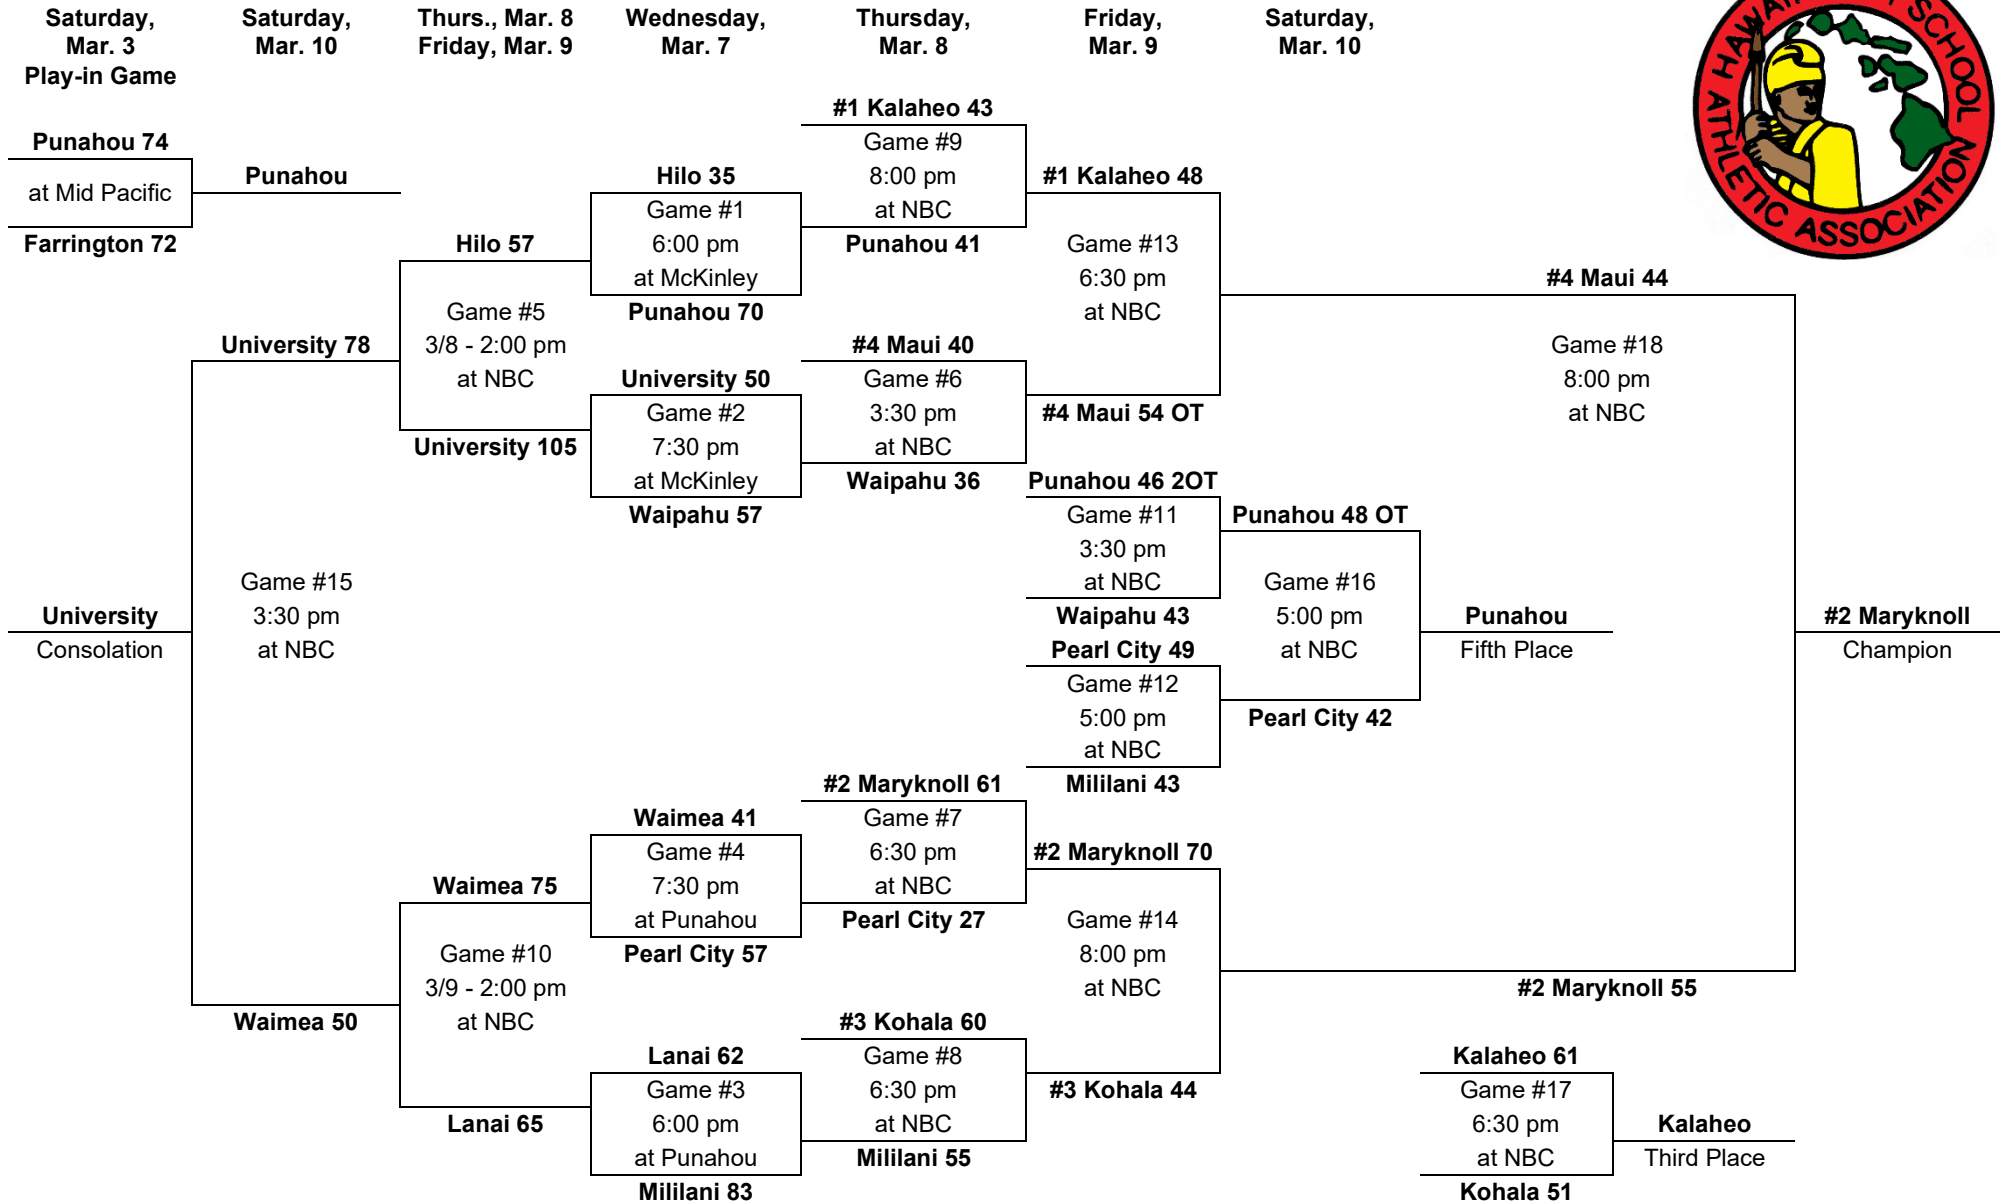

1984 – Boys Basketball - Division AA: 12-team tournament (McKinley gym, Punahou gym, Neal S. Blaisdell Arena)

PARTICIPATING TEAMS					Leading scorers:
OIA (4) 1. Kalaheo 2. Mililani 3. Waipahu 4. Pearl City	ILH (3) 1. Maryknoll 2. University 3. Punahou	BIIF (2) 1. Hilo 2. Waiakea	MIL (2) 1. Maui 2. Lanai	KIF (1) 1. Waimea	(3 games) Darin Awong, University (52 pts, 17.3 ppg) (4 games) Chris Bisho, Punahou (62 pts, 15.5 ppg) David Hallums, Pearl City (60 pts, 15.0 ppg)
Play-in: Farrington (OIA5) vs. Punahou (ILH3)					Note: First time a team to play 5 state tournament games (Punahou – 4 wins, 1 loss)