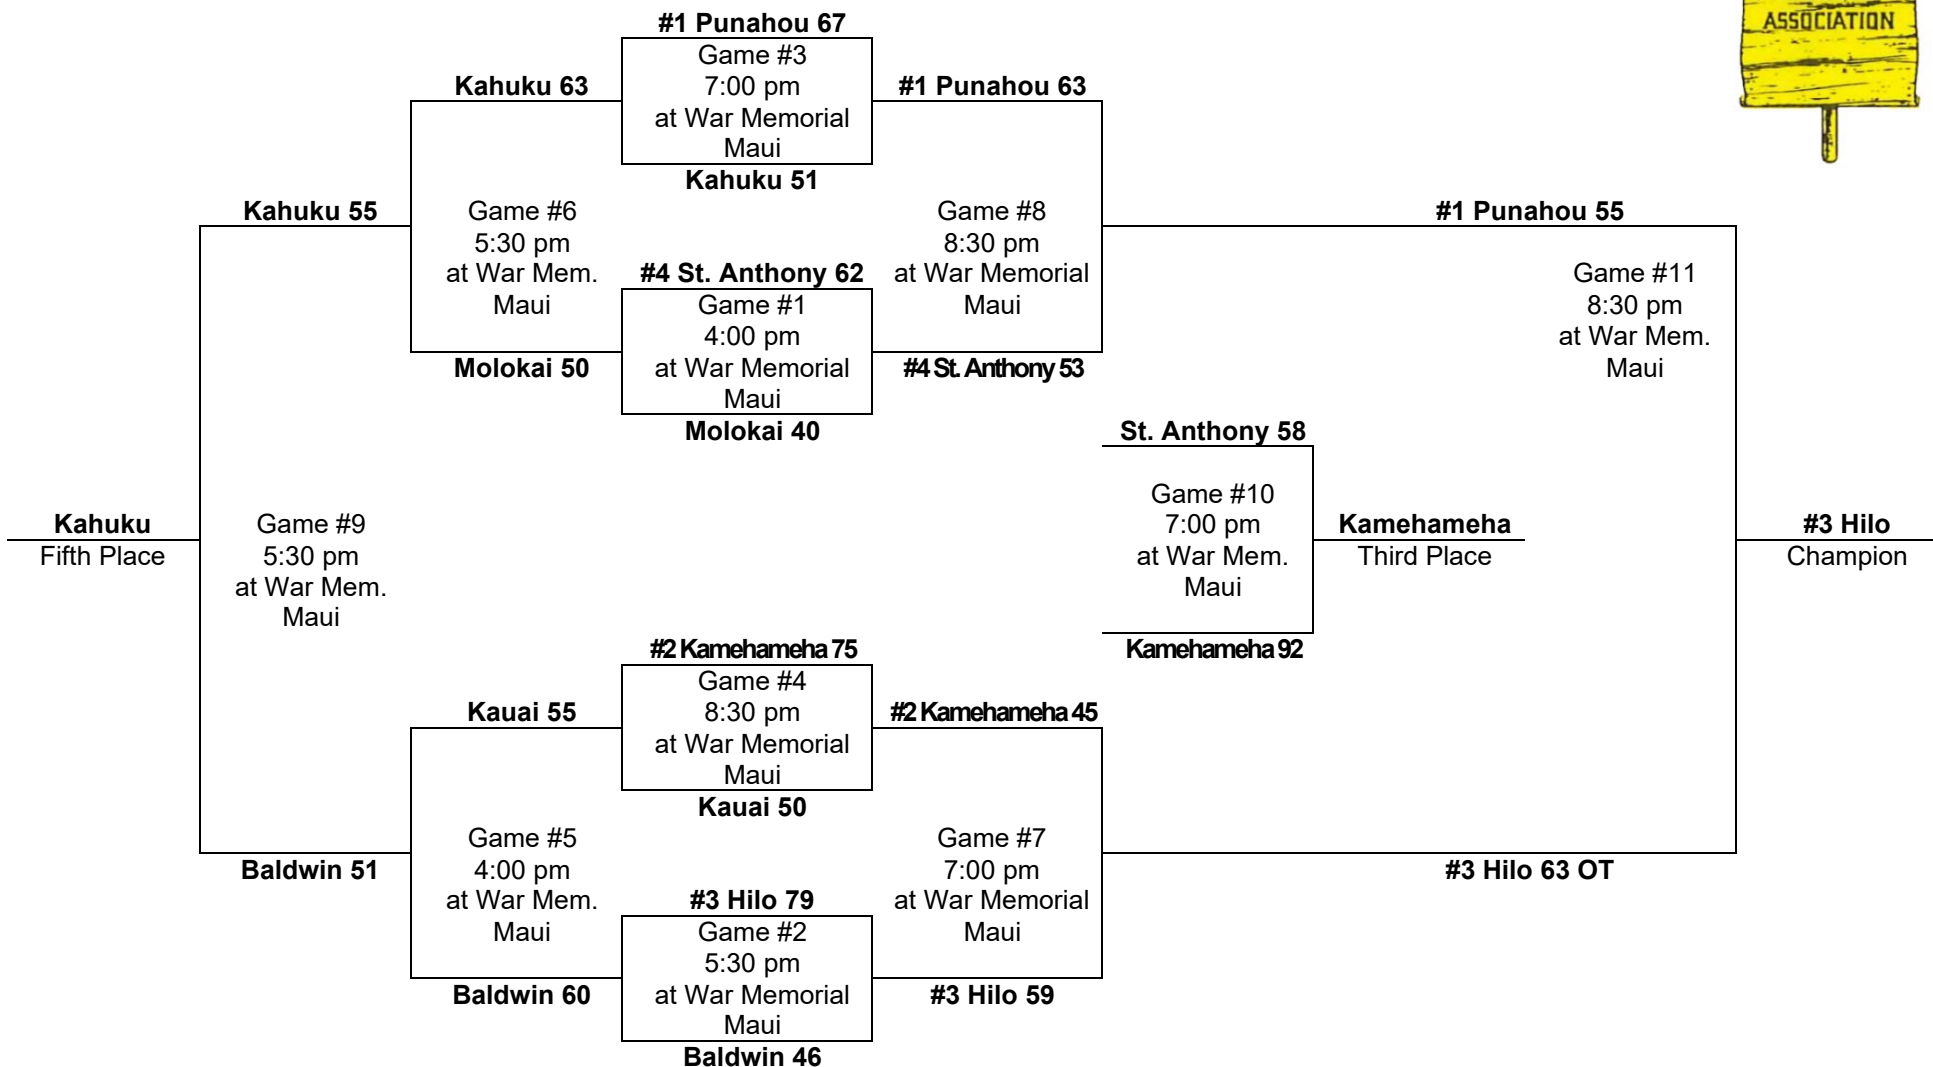

# 1964 – Boys Basketball - Division "A": 8-team tournament (War Memorial Center, Kahului, Maui)

**Saturday  
March 7**

**Friday  
March 6**

**Thursday  
March 5**

**Friday  
March 6**

**Saturday  
March 7**