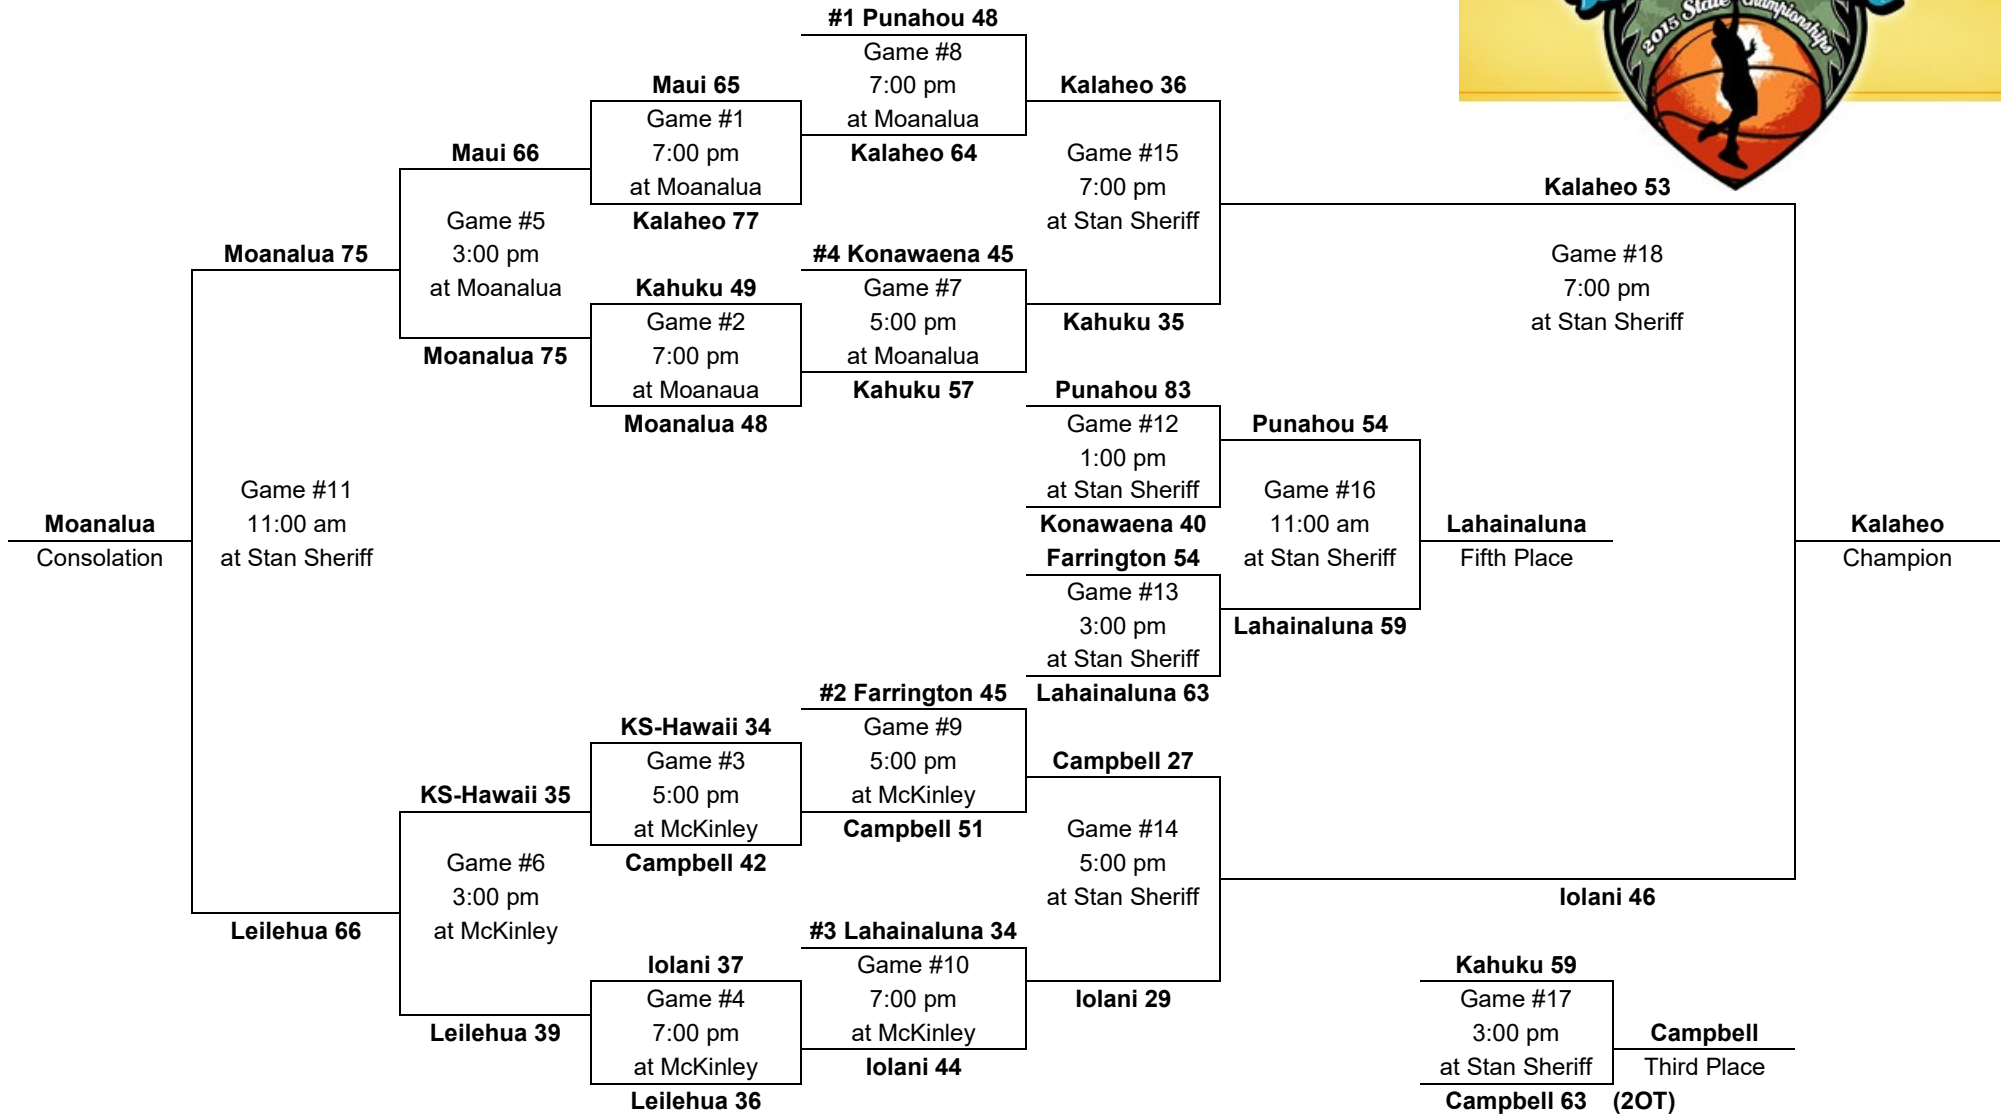

PARTICIPATING TEAMS				ALL-TOURNAMENT TEAM: Kaleb Gilmore, Kalaheo – Most Outstanding Player Kupaa Harrison, Kalaheo Denhym Brooke, Kahuku David Marrero, Campbell <b>Leading scorer:</b> (3 games) Kyrie McRaven, Moanalua (24-43 FG, 4-7 3-FG, 5-11 FT, 57 pts, 19.0 ppg) (4 games) Kaleb Gilmore, Kalaheo (18-48 FG, 5-19 3-FG, 40-44 FT, 81 pts, 20.3 ppg)
OIA (6)	ILH (2)	BIIF (2)	MIL (2)	
1. Farrington	1. Punahou	1. Konawaena	1. Lahainaluna	
2. Kahuku	2. Iolani	2. KS-Hawaii	2. Maui	
3. Kalaheo				
4. Leilehua				
5. Campbell				
6. Moanalua				