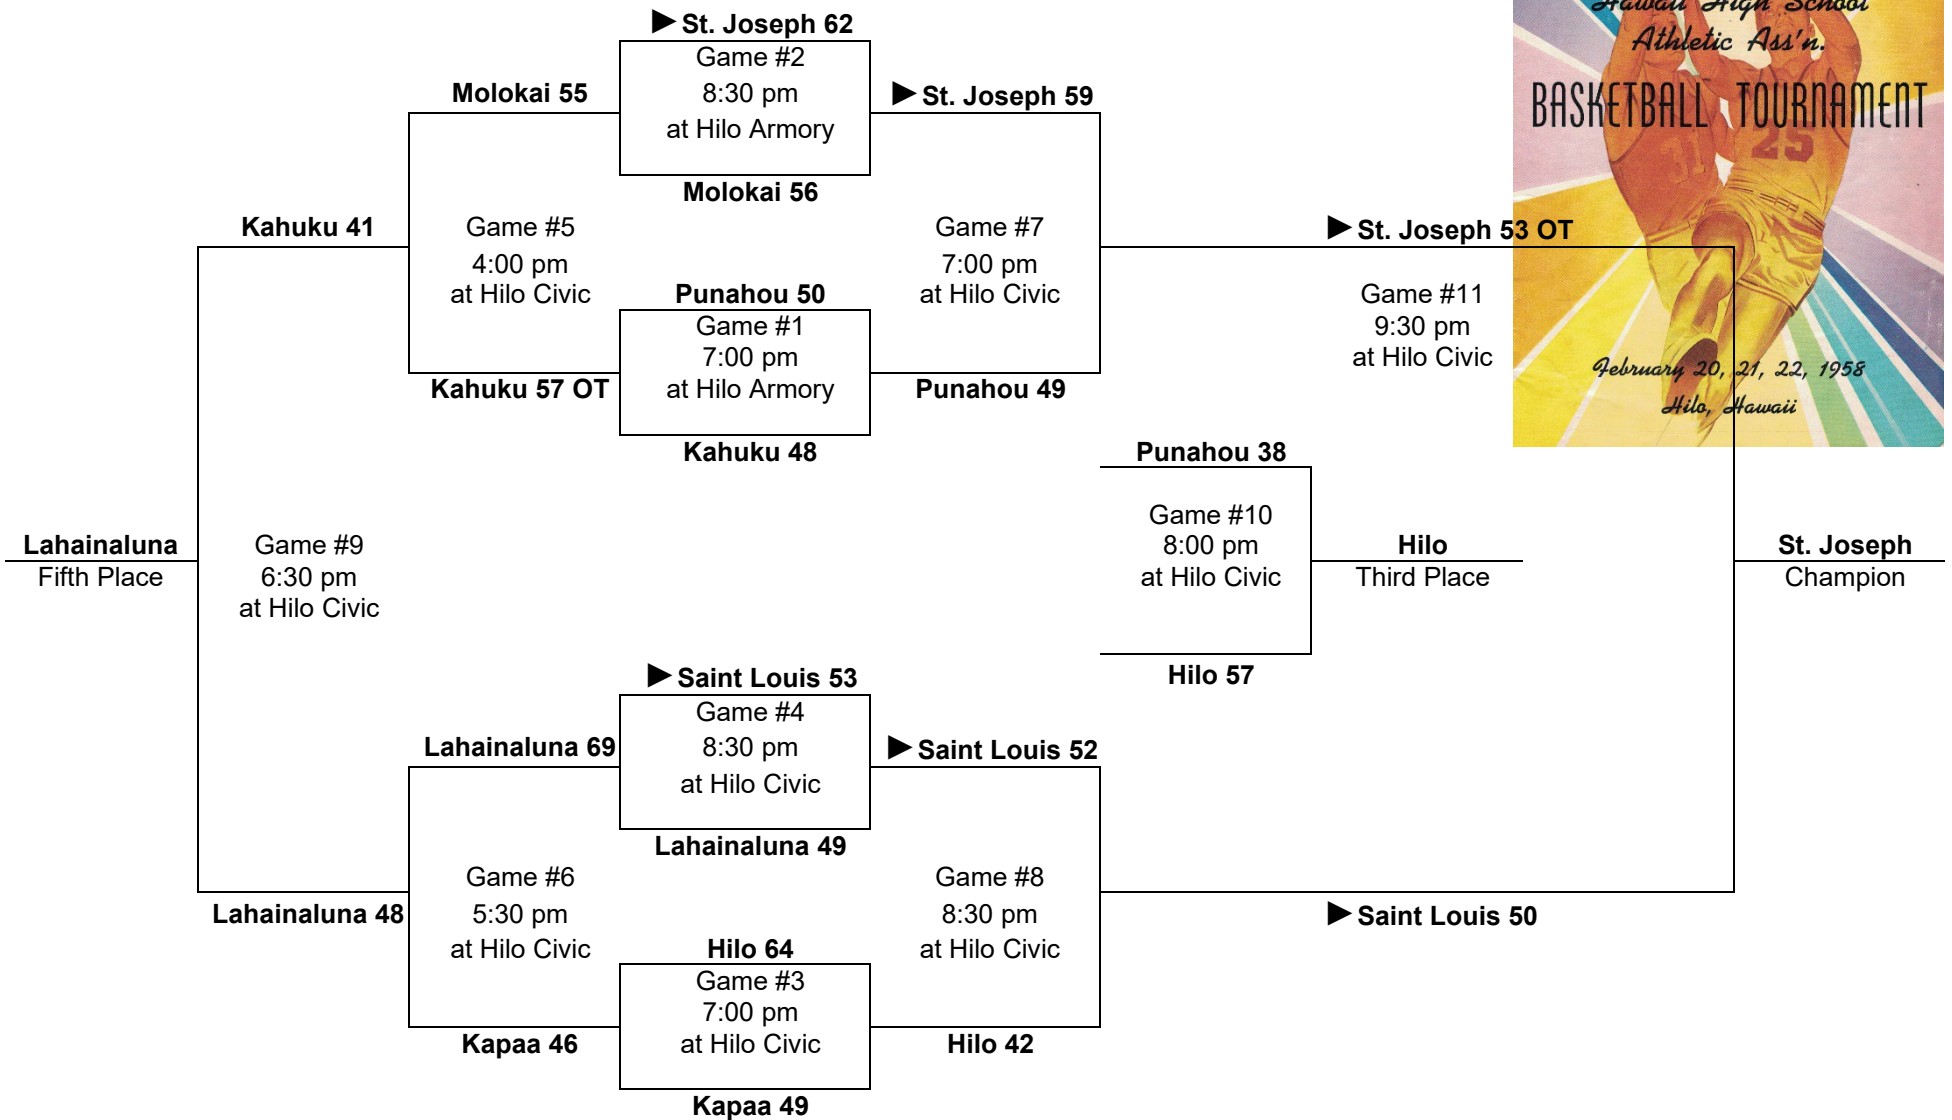

1958 – Boys Basketball - Division "A": 8-team tournament (Hilo Armory; Hilo Civic Auditorium)

**Saturday
Feb. 22**

**Friday
Feb. 21**

**Thursday
Feb. 20**

**Friday
Feb. 21**

**Saturday
Feb. 22**

▶ **St. Joseph/Saint Louis - top seeds**

PARTICIPATING TEAMS

ROIA (1) 1. Kahuku	HIL (2) 1. Saint Louis 2. Punahou	BIIF (2) 1. St. Joseph 2. Hilo	MIL (1) 1. Lahainaluna	MLIL (1) 1. Molokai	KIF (1) 1. Kapaa

Leading scorer: Ed Bento, Jr., St. Joseph (25 FG, 27-40 FT, 77 pts, 25.7 ppg)