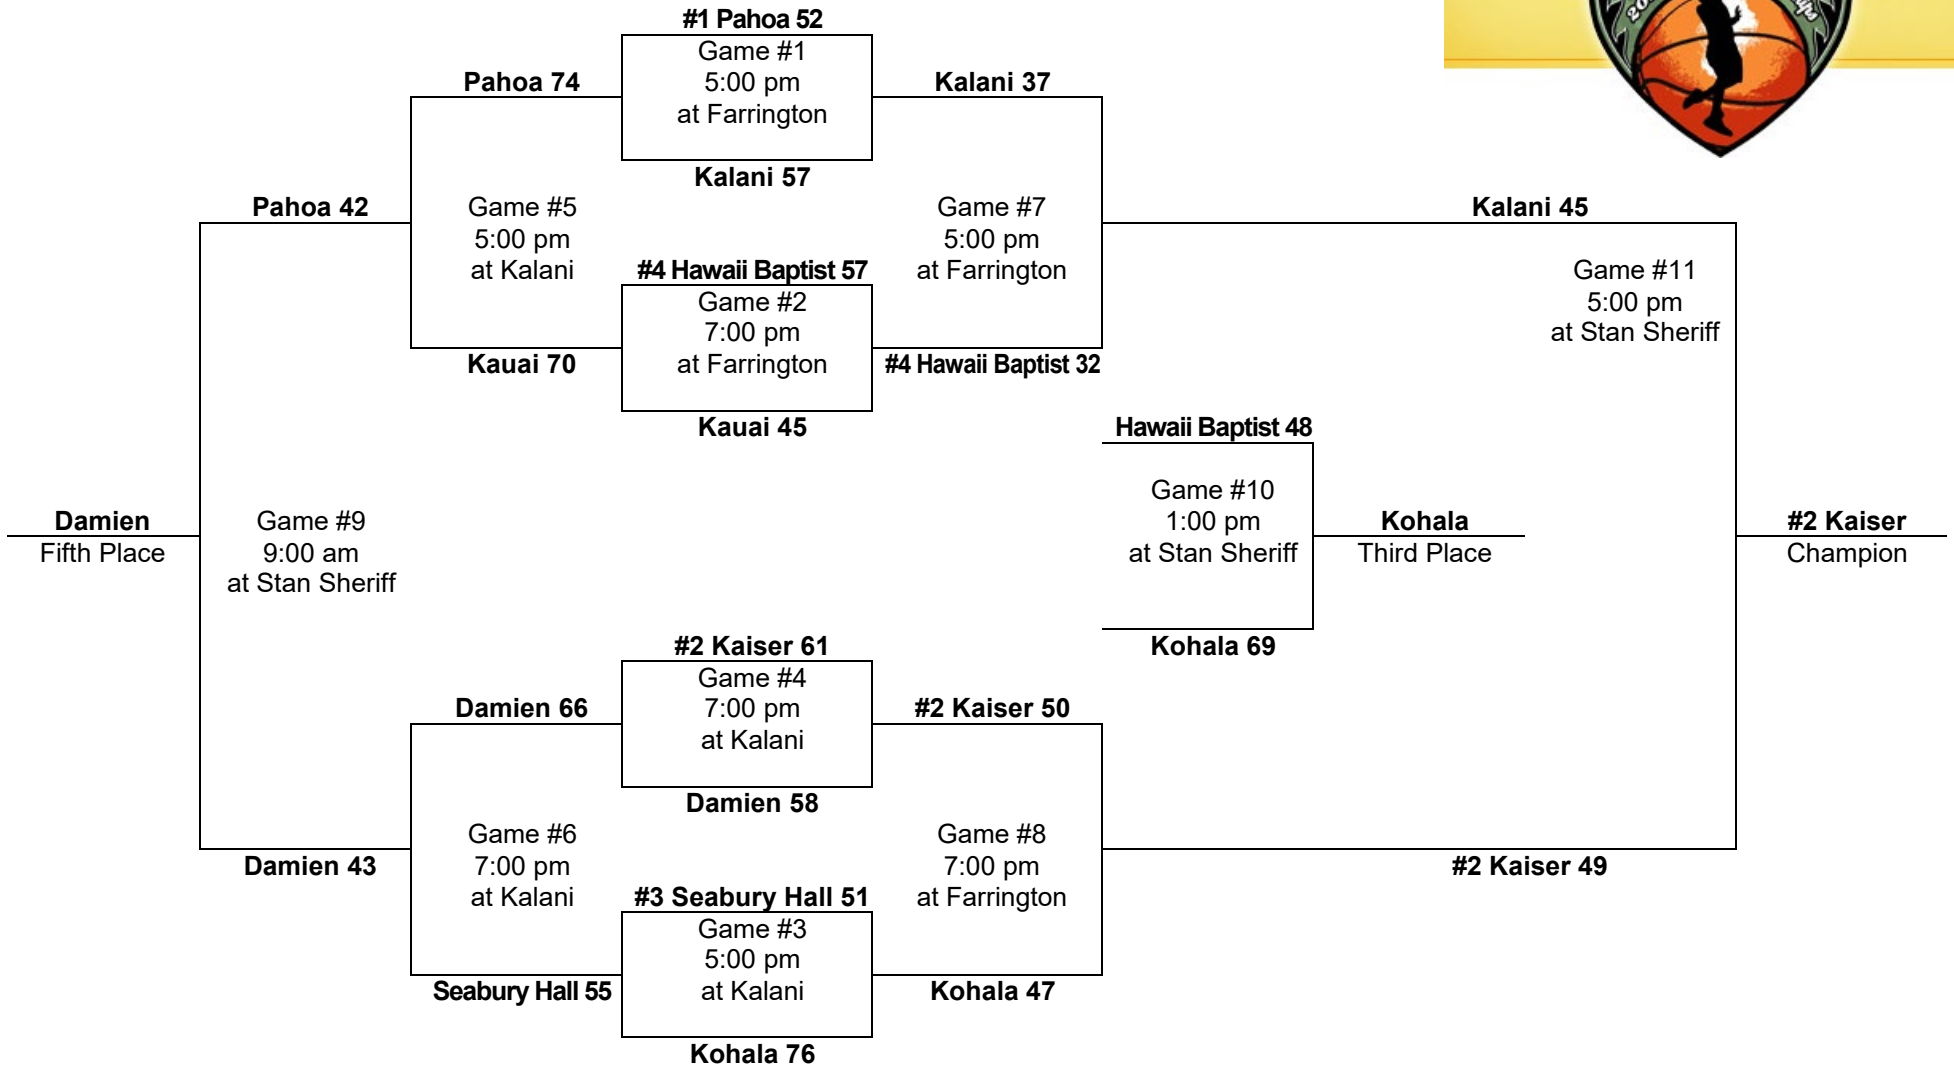

# 2015 – Boys Basketball - Division 2: 8-team tournament (Farrington gym, Kalani gym, Stan Sheriff Center)

**Saturday**  
Feb. 28

**Friday**  
Feb. 27

**Thursday**  
Feb. 26

**Friday**  
Feb. 27

**Saturday**  
Feb. 28