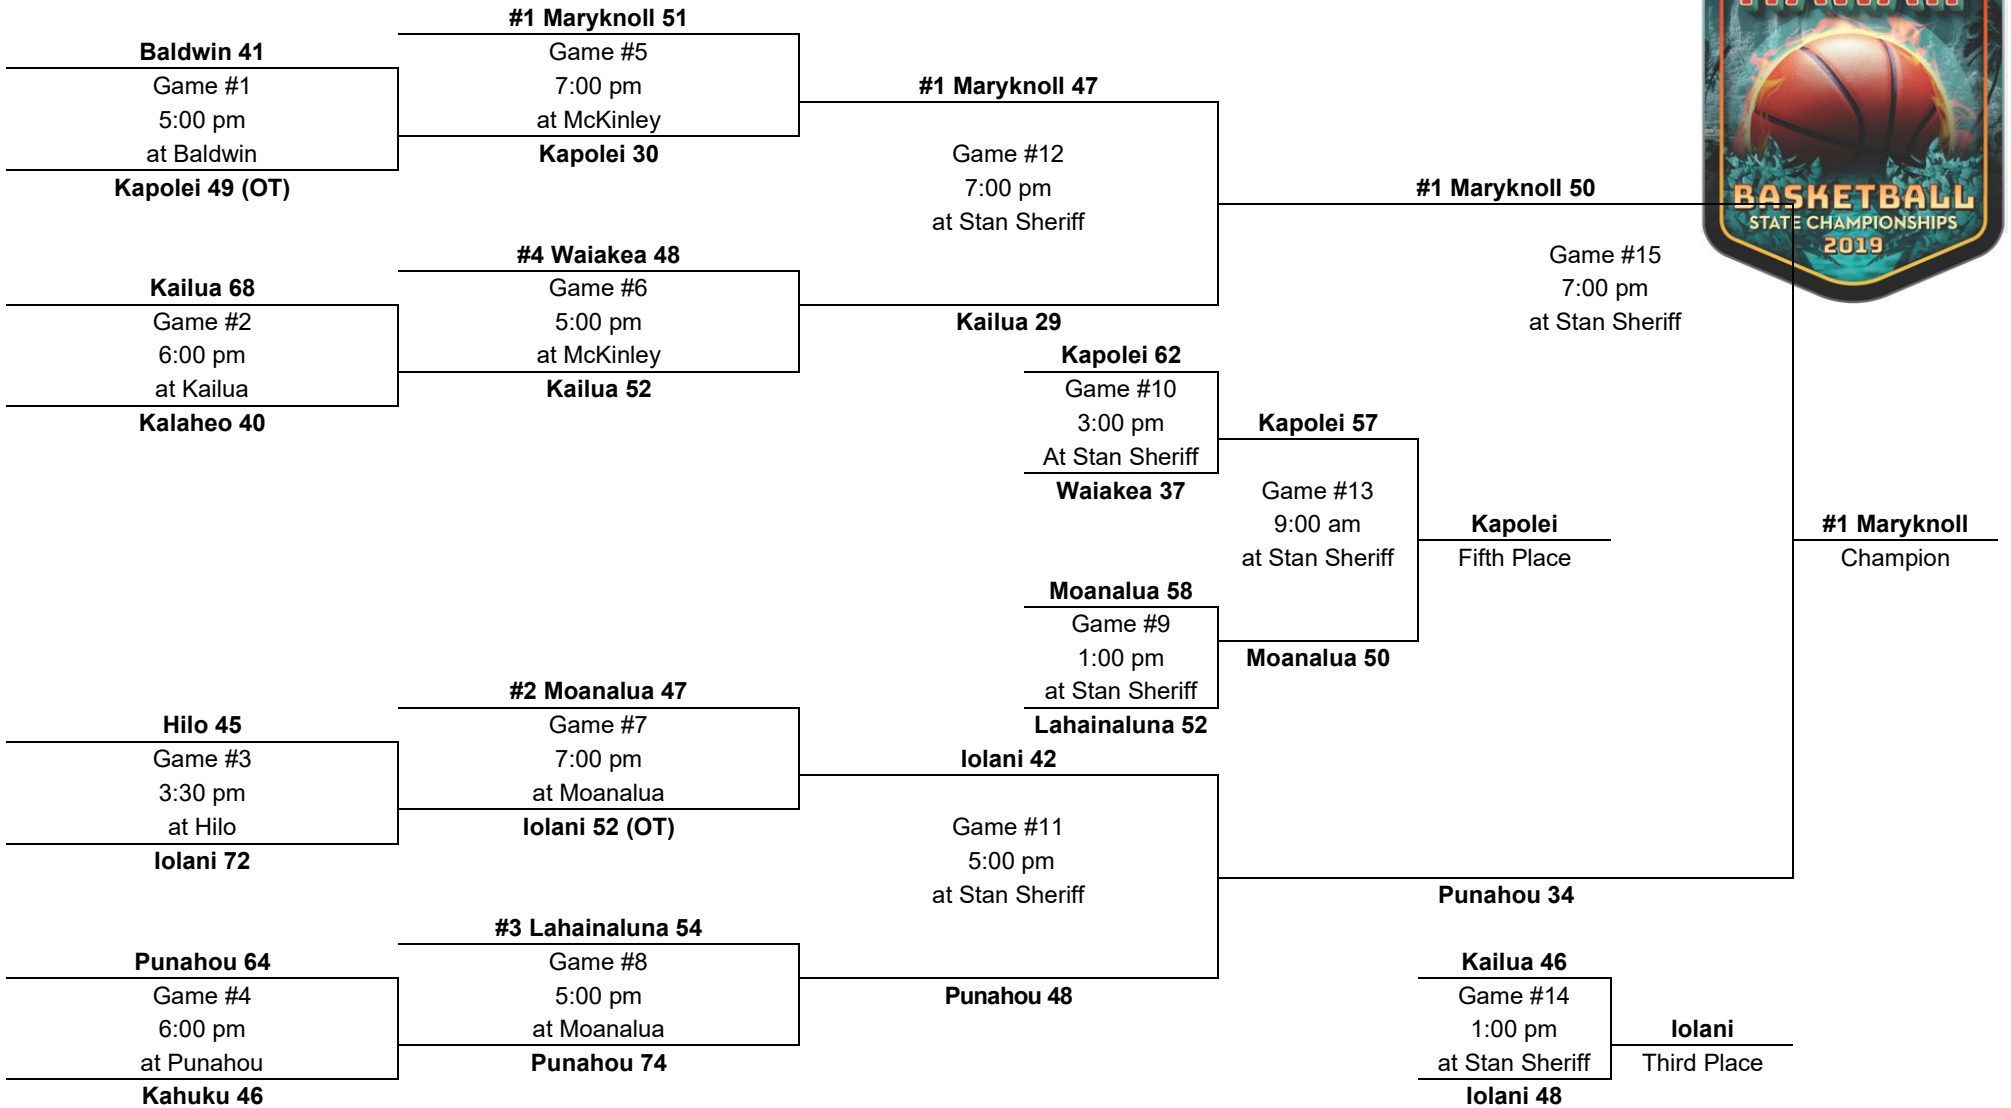

2019 – Boys Basketball - Division 1: 12-team tournament (School sites, McKinley gym, Moanalua gym, Stan Sheriff Center)

Monday, Feb. 18

Thursday, Feb. 21

Friday, Feb. 22

Saturday, Feb. 23

PARTICIPATING TEAMS				ALL-TOURNAMENT TEAM: Makoto Kamata, Maryknoll – Most Outstanding Player	
OIA (5) 1. Moanalua 2. Kailua 3. Kapolei 4. Kahuku 5. Kalaheo	ILH (3) 1. Maryknoll 2. Punahou 3. Iolani	BIIF (2) 1. Waiakea 2. Hilo	MIL (2) 1. Lahainaluna 2. Baldwin	Marcus Tobin, Maryknoll Jakob Kimura, Punahou Everett Torres-Kahapea, Kailua	Duke Clemens, Punahou Kawika Lee, Iolani
				Leading scorer: (3 games) Makoto Kamata, Maryknoll (11-30 FG, 4-12 3-FG, 18-22 FT, 44 pts, 14.6 ppg) (4 games) Everett Torres-Kahapea, Kailua (28-62 FG, 12-36 3-FG, 11-17 FT, 79 pts, 19.8 ppg)