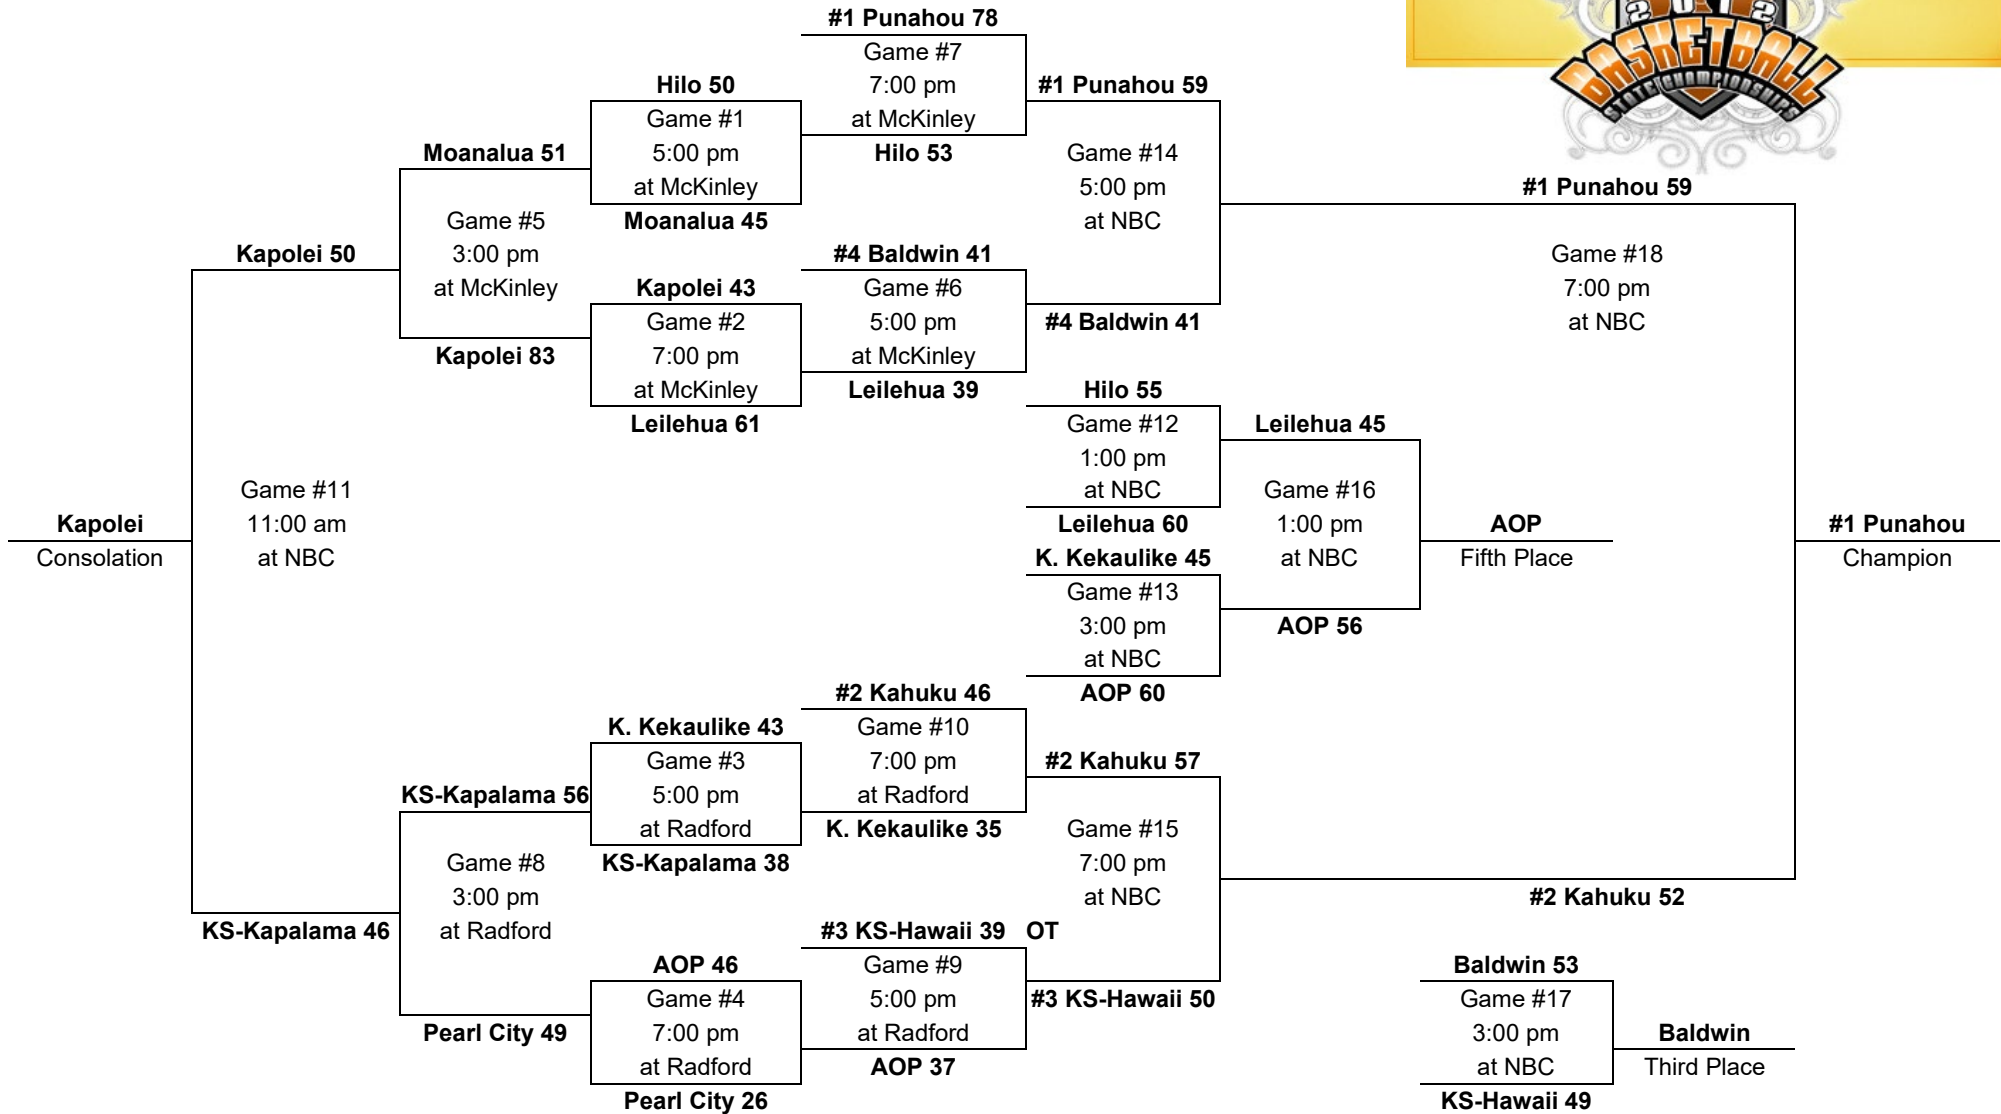

Saturday,  
Feb. 25

PARTICIPATING TEAMS				ALL-TOURNAMENT TEAM:
<b>OIA (5)</b> 1. Kahuku 2. Kapolei 3. Moanalua 4. Leilehua 5. Pearl City	<b>ILH (3)</b> 1. Punahou 2. Academy of the Pacific 3. KS-Kapalama	<b>BIIF (2)</b> 1. KS-Hawaii 2. Hilo	<b>MIL (2)</b> 1. Baldwin 2. King Kekaulike	DeForest Buckner & Malik Johnson, Punahou – Most Outstanding Players Shaun Kagawa, Kamehameha-Hawai'i Kawe Johnson, Kahuku <b>Leading scorer:</b> (3 games) Dyrbe Enos, KS Kapalama (11 FG, 5 3-FG, 19-21 FT, 46 pts, 15.3 ppg)