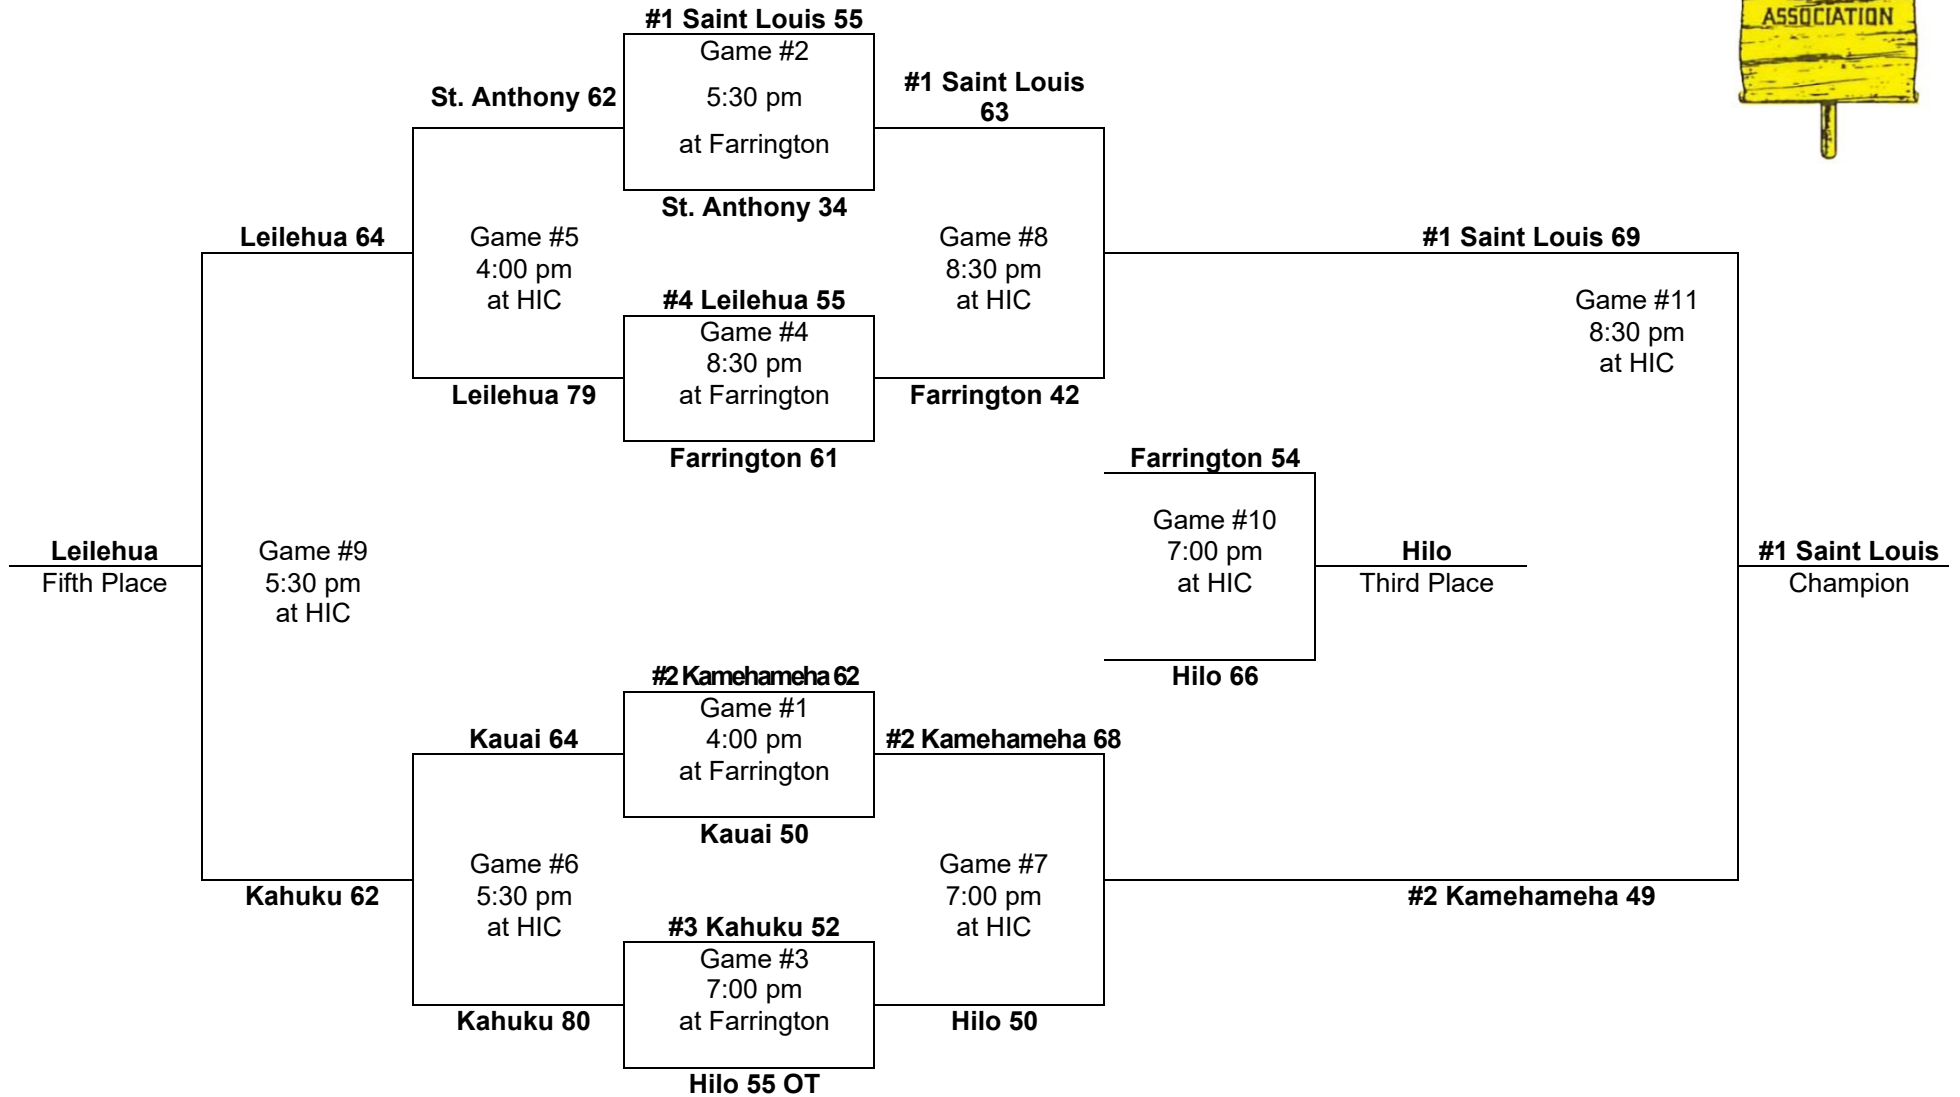

Saturday
March 5

Friday
March 4

Thursday
March 3

Friday
March 4

Saturday
March 5