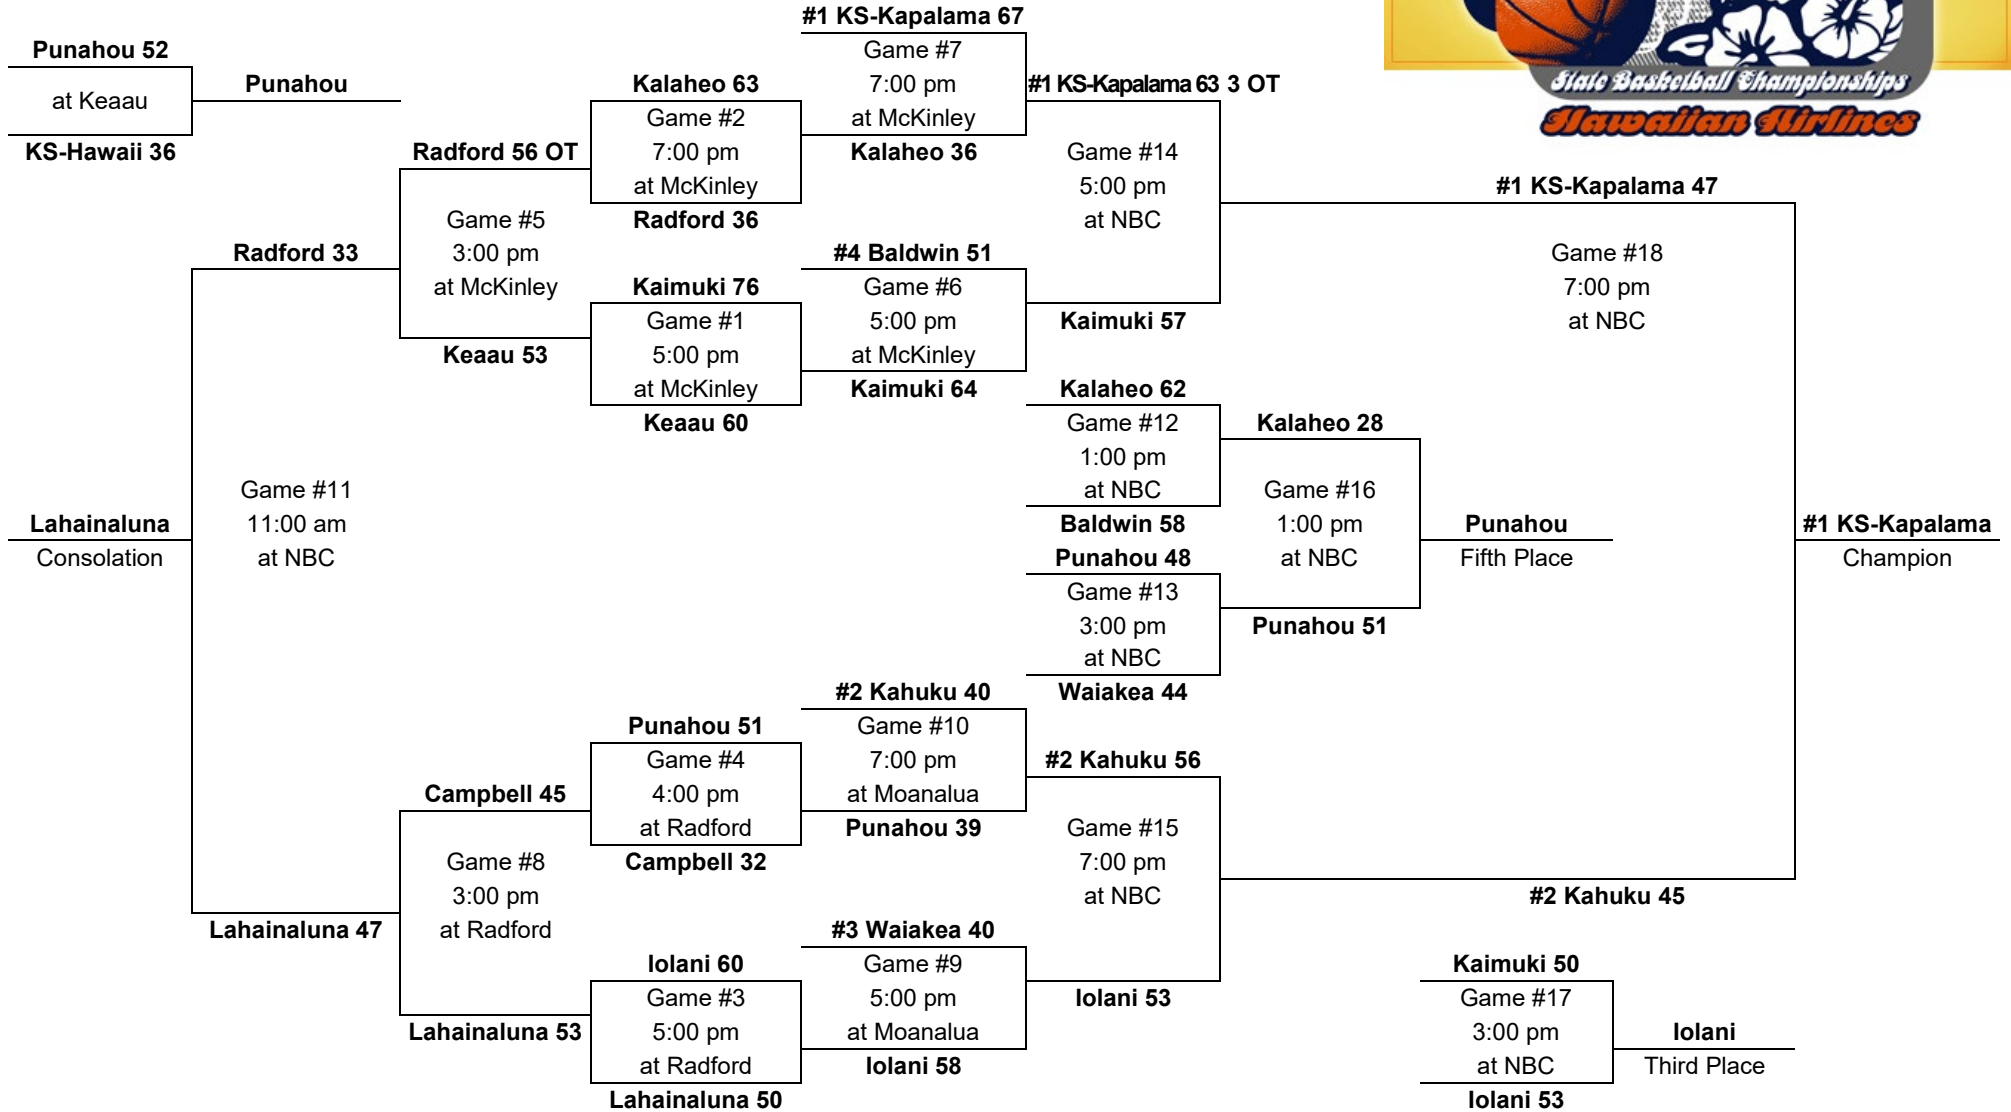

Friday,  
Mar. 6

Saturday,  
Mar. 7

PARTICIPATING TEAMS				ALL-TOURNAMENT TEAM: Pi'i Minns, KS-Kapalama – MOP Desmond Tautofi, Kaimuki Pablo Warner, Iolani David Taulung, Kaimuki <b>Leading scorer:</b> (3 games) Micah Christensen, KS-Kapalama (15 FG, 3 3-FG, 13-17 FT, 46 pts, 15.3 ppg) (4 gm) Desmond Tautofi, Kaimuki (28 FG, 0 3FG, 21-29 FT, 77 pts, 19.3 ppg)
<b>OIA (5)</b> 1. Kahuku 2. Kalaheo 3. Kaimuki 4. Campbell 5. Radford	<b>ILH (3)</b> 1. KS-Kapalama 2. Iolani 3. Punahou	<b>BIIF (2)</b> 1. Waiakea 2. Keaau	<b>MIL (2)</b> 1. Baldwin 2. Lahainaluna	
Play-in: Punahou (ILH3) vs. KS-Hawaii (BIIF3)				