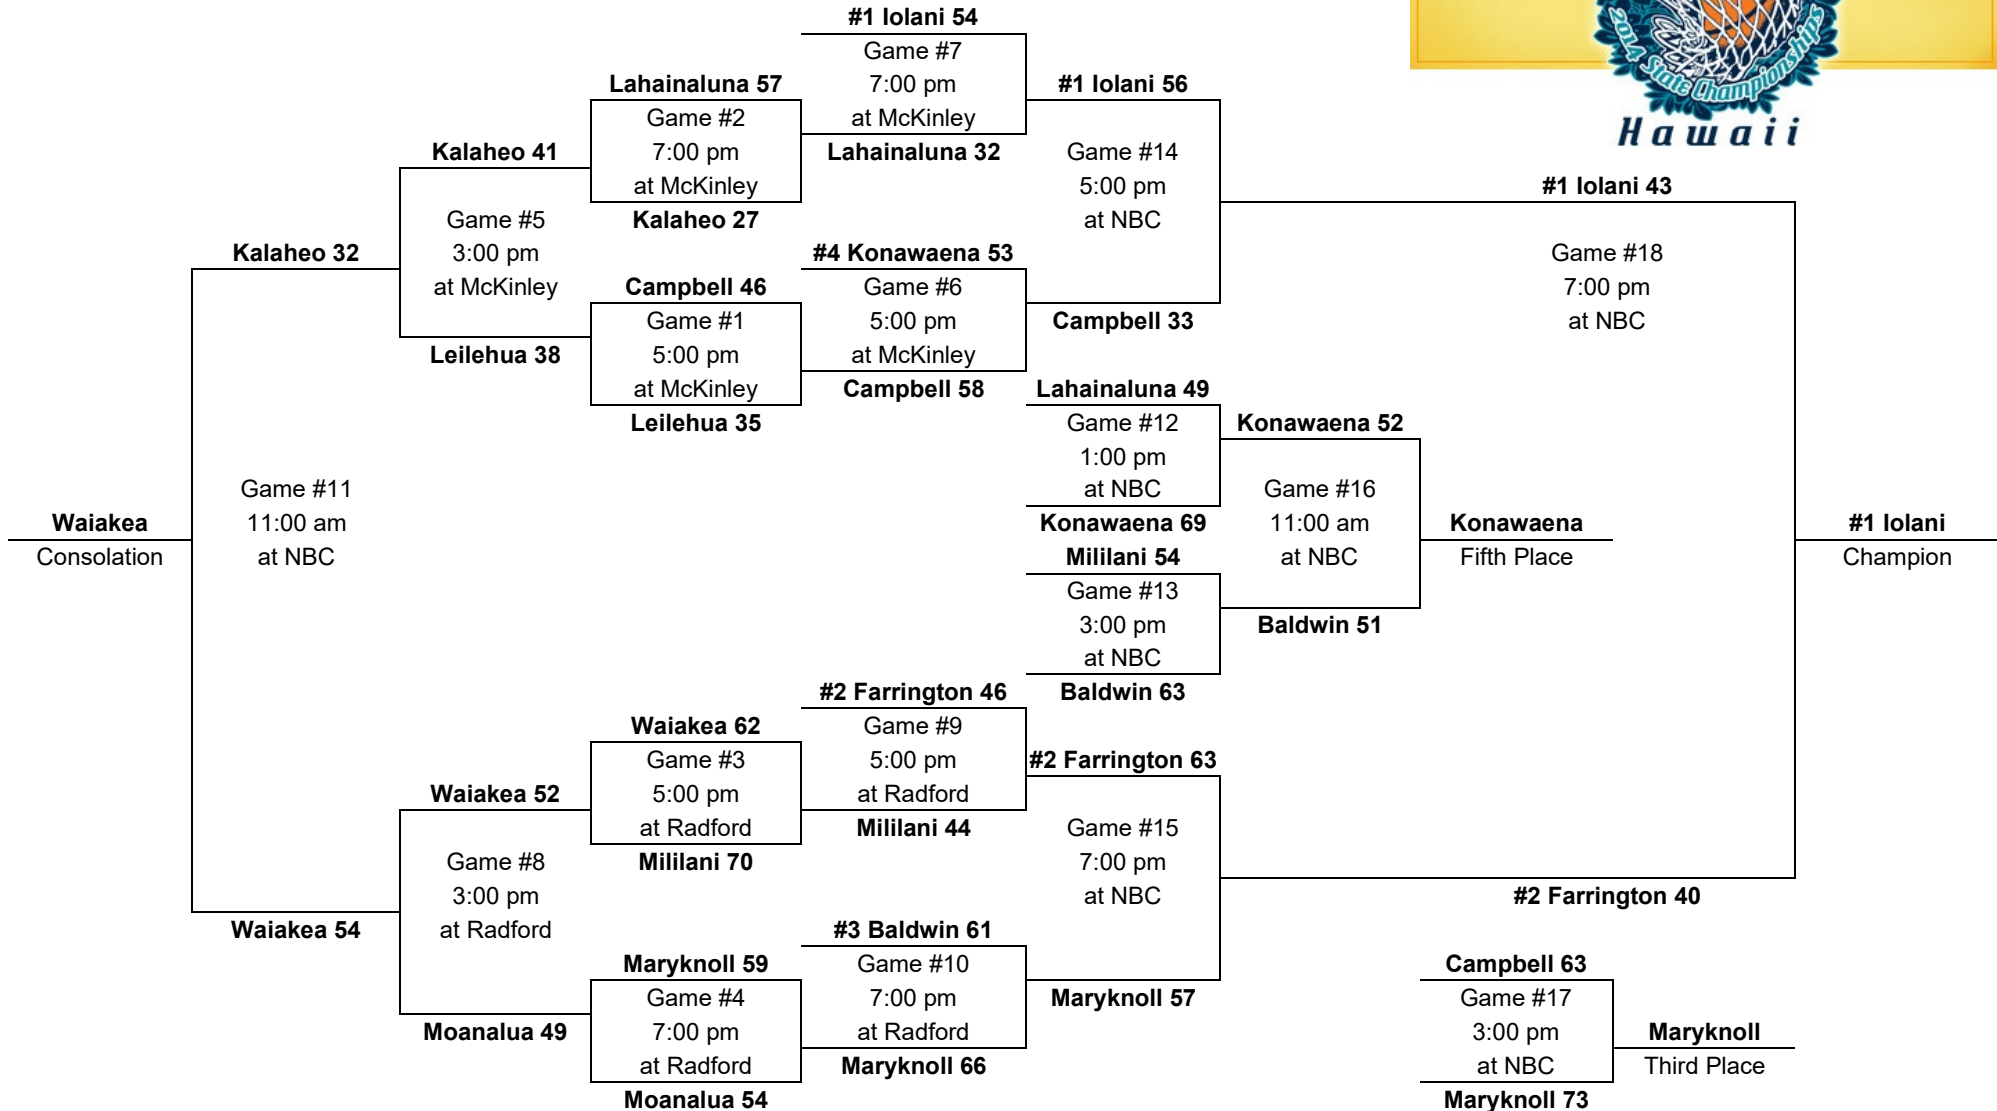

Saturday,  
Feb. 22

PARTICIPATING TEAMS				ALL-TOURNAMENT TEAM: Ikaika Phillip, Iolani – Most Outstanding Player Joshua Burnett, Maryknoll Ryan Garces, Baldwin Jacob McEnroe, Farrington <b>Leading scorer:</b> (3 games) Kaleb Gilmore, Maryknoll (24-45 FG, 8-20 3-FG, 10-17 FT, 66 pts, 22.0 ppg) (4 games) Joshua Burnett, Maryknoll (46-65 FG, 7-17 3-FG, 29-39 FT, 108 pts, 27.0 ppg)
<b>OIA (6)</b> 1. Farrington 2. Campbell 3. Kalaheo 4. Moanalua 5. Mililani 6. Leilehua	<b>ILH (2)</b> 1. Iolani 2. Maryknoll	<b>BIIF (2)</b> 1. Konawaena 2. Waiiaka	<b>MIL (2)</b> 1. Baldwin 2. Lahainaluna	