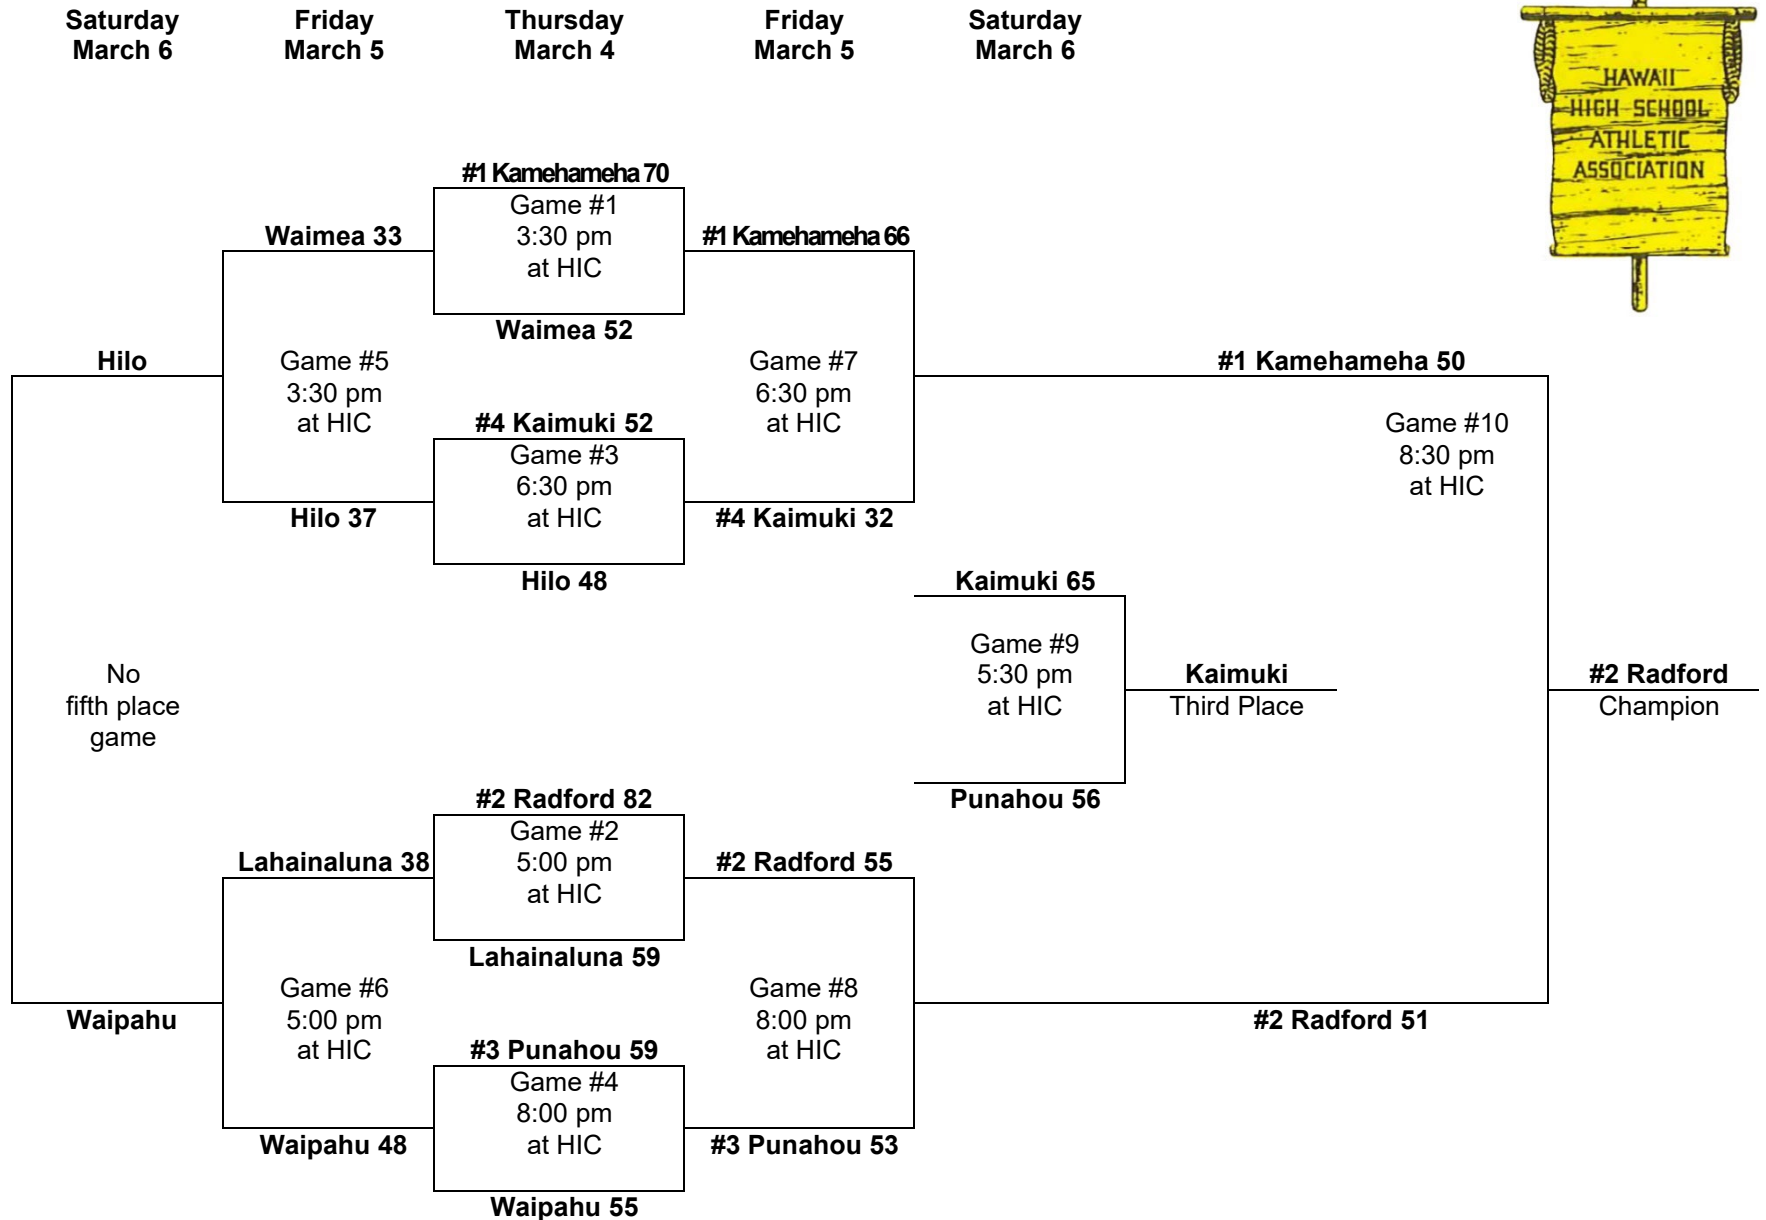

1971 – Boys Basketball - Division "AA": 8-team tournament (Honolulu International Center)

PARTICIPATING TEAMS					Leading scorer:
OIA (3) 1. Radford 2. Kaimuki 3. Waipahu	ILH (2) 1. Kamehameha 2. Punahou	BIIF (1) 1. Hilo	MIL (1) 1. Lahainaluna	KIF (1) 1. Waimea	Randy Borden, Kaimuki (26 FG, 3 FT, 55 pts, 18.3 ppg)
					Note: No Fifth Place championship. Division A 3rd place (4:00 p.m.), championship (7 p.m.)