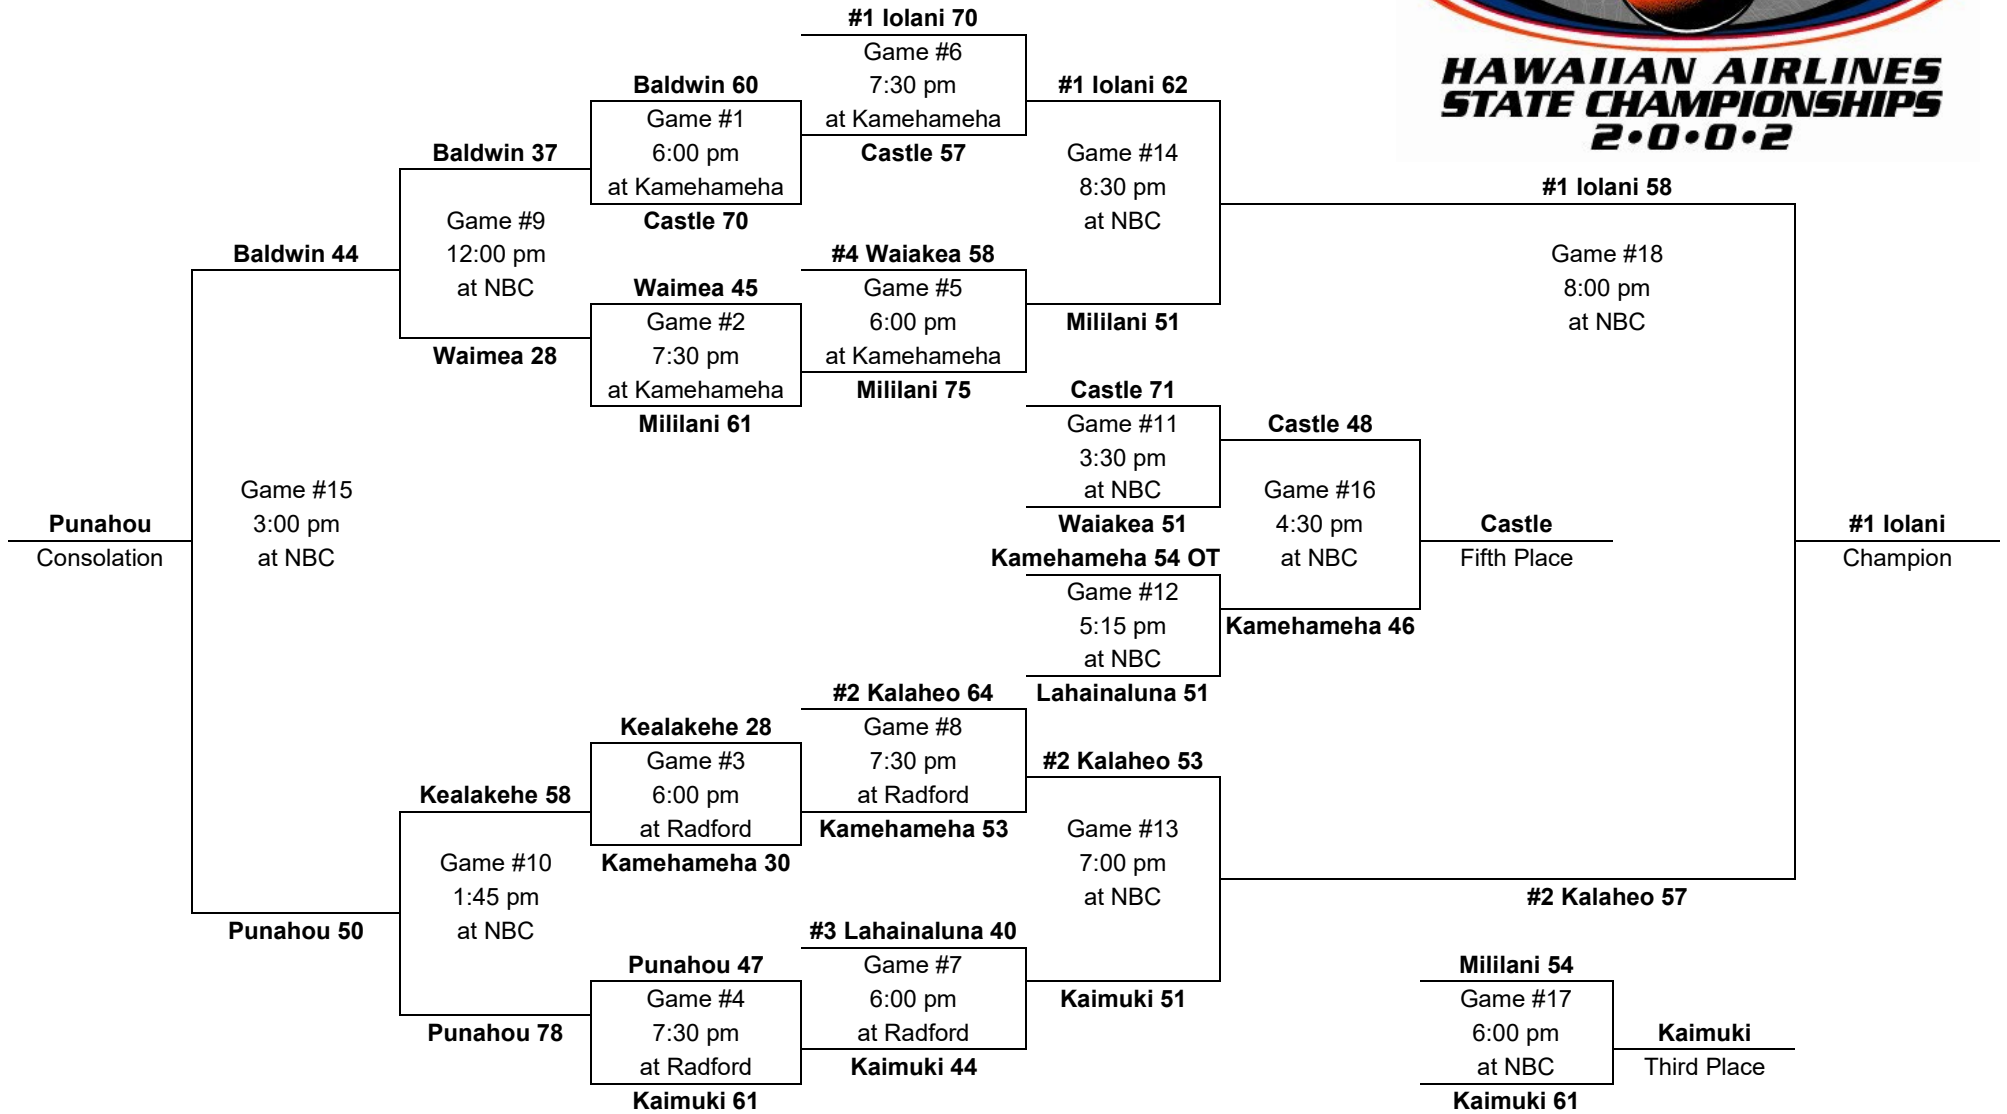

Saturday,
Feb. 23

Friday,
Feb. 22

Wednesday,
Feb. 20

Thursday,
Feb. 21

Friday,
Feb. 22

Saturday,
Feb. 23