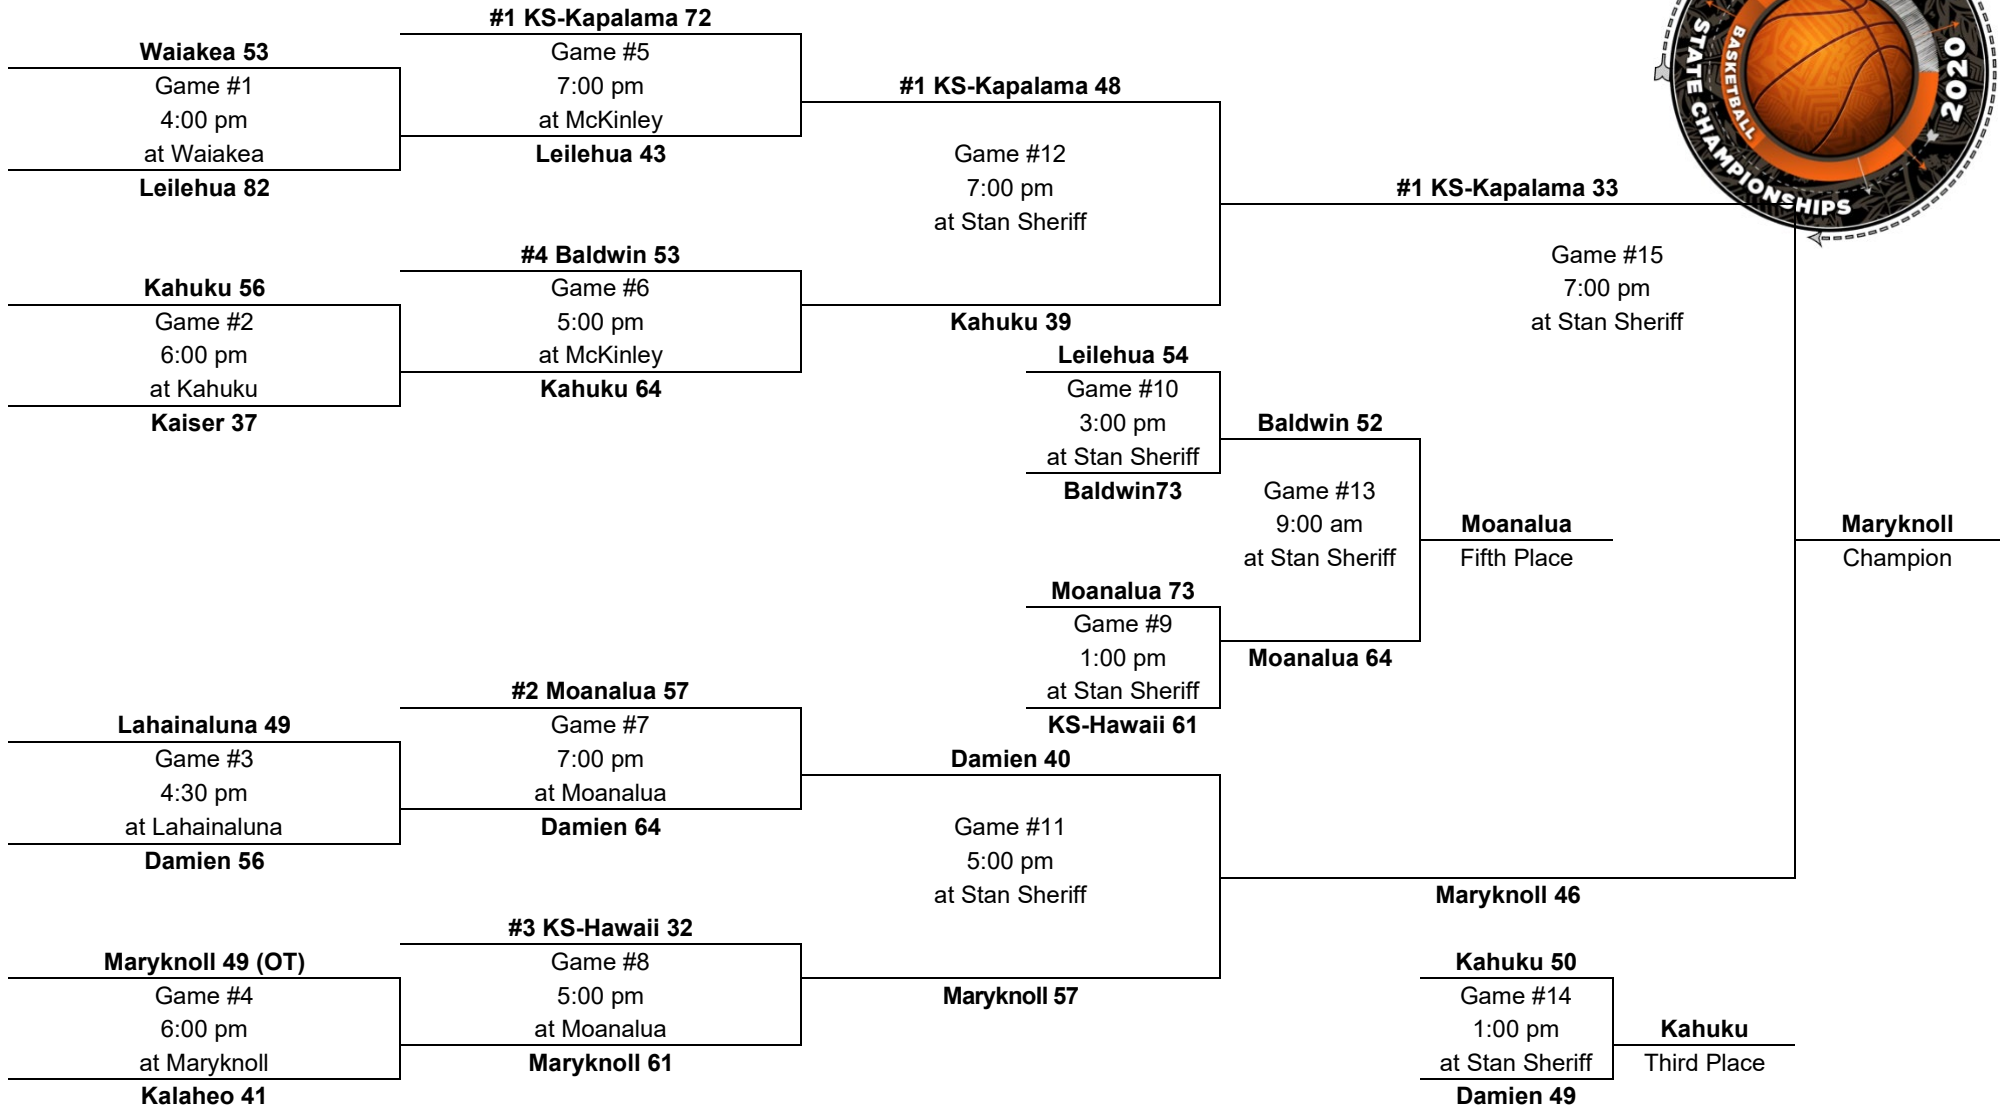

# 2020 – Boys Basketball - Division 1: 12-team tournament (School sites, McKinley gym, Moanalua gym, Stan Sheriff Center)

Monday, Feb. 17

Wednesday, Feb. 19

Thursday, Feb. 20

Friday, Feb. 21

PARTICIPATING TEAMS				ALL-TOURNAMENT TEAM: Sage Tolentino, Maryknoll – Most Outstanding Player	
<b>OIA (5)</b> 1. Moanalua 2. Kahuku 3. Leilehua 4. Kalaheo 5. Kaiser	<b>ILH (3)</b> 1. KS-Kapalama 2. Maryknoll 3. Damien	<b>BIIF (2)</b> 1. KS-Hawaii 2. Waiakea	<b>MIL (2)</b> 1. Baldwin 2. Lahainaluna	Jake Holtz, Damien Niko Robben, Maryknoll Christmas Togia, KS-Kapalama	Kordel Ng, KS-Kapalama Liko Soares, Maryknoll
				<b>Leading scorer:</b> (3 games) Geremy Robinson, Moanalua (27-52 FG, 5-11 3-FG, 15-22 FT, 74 pts, 24.7 ppg) (4 games) Jake Holtz, Damien (24-44 FG, 3-6 3-FG, 12-17 FT, 63 pts, 15.7 ppg)	