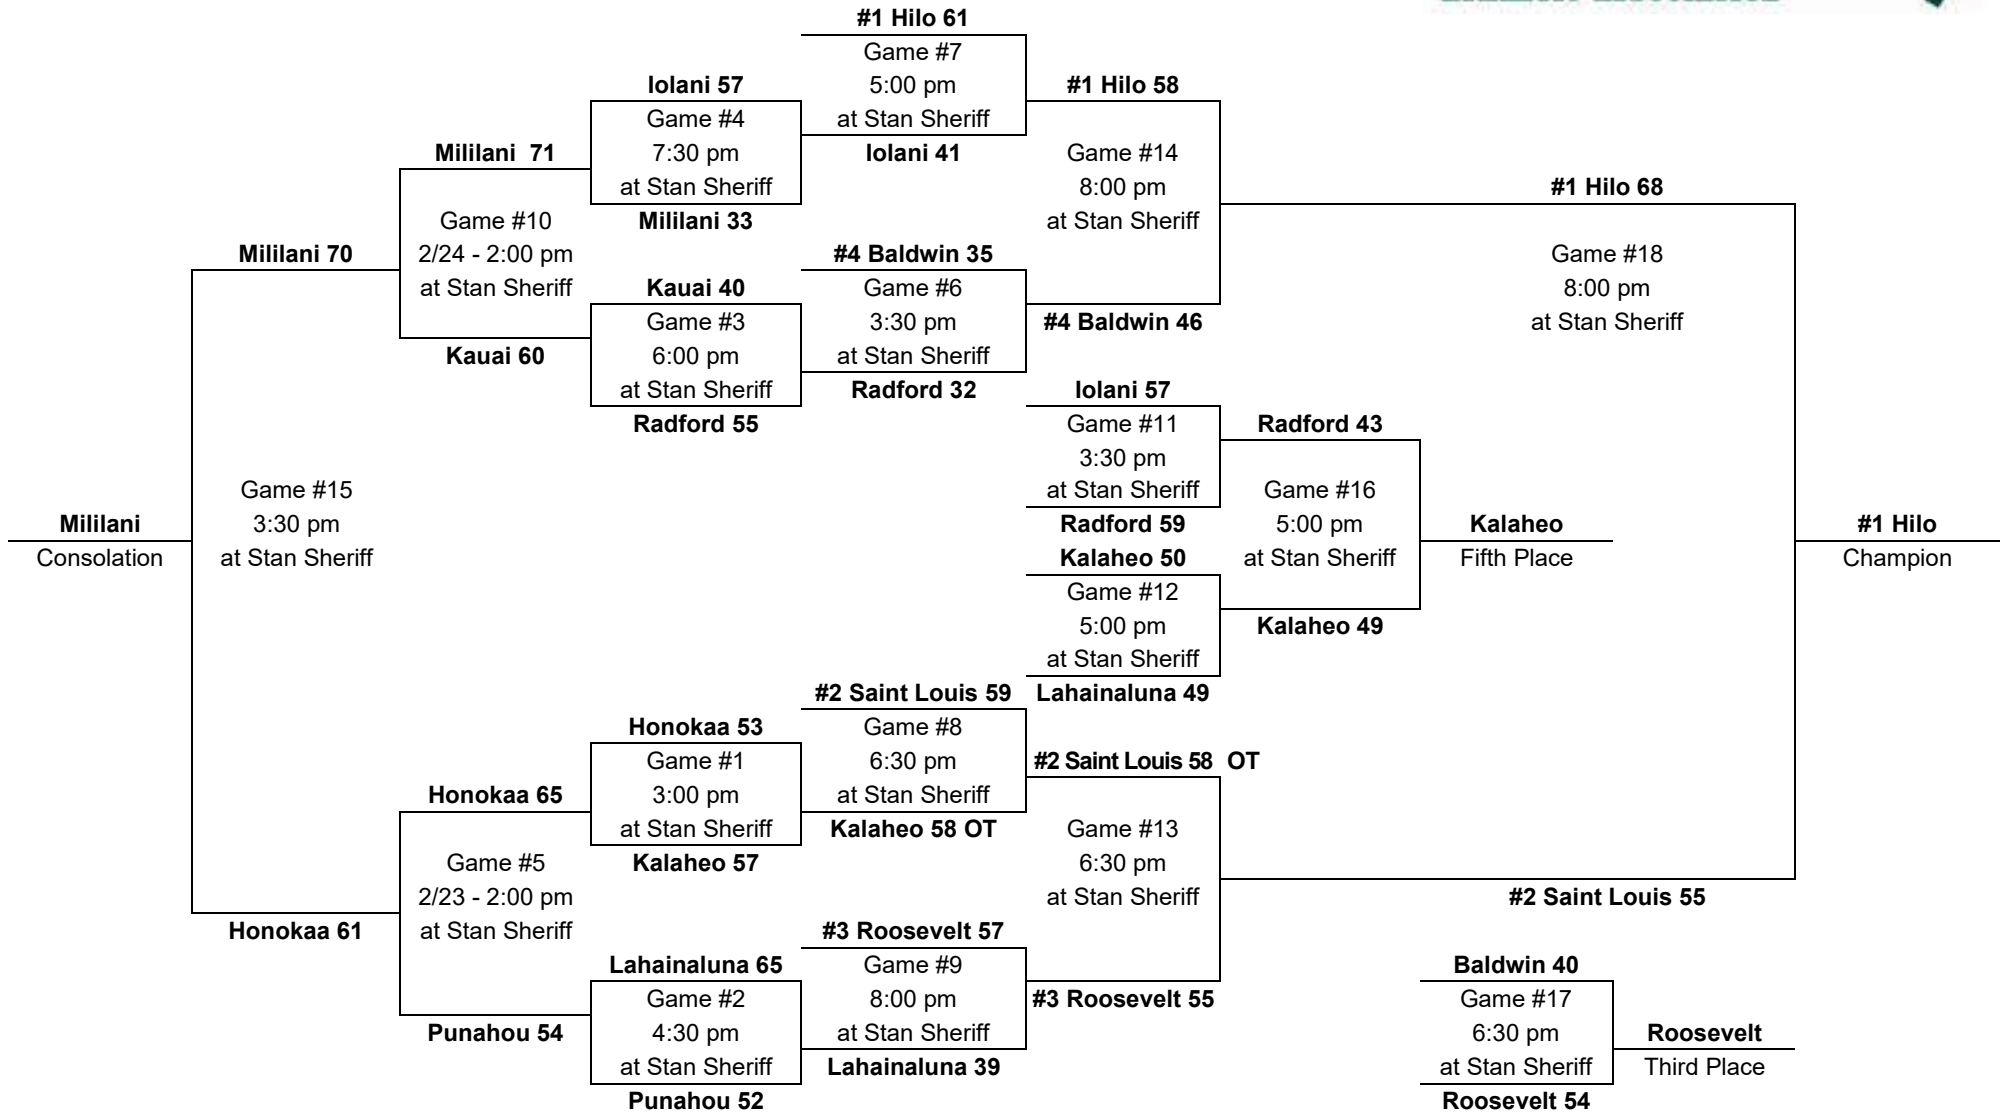

# 2000 – Boys Basketball - Division AA: 12-team tournament (Stan Sheriff Center, UH Manoa)

Friday,  
Feb. 25

Wed., Feb. 23  
Thurs., Feb. 24

Tuesday,  
Feb. 22

Wednesday,  
Feb. 23

Thursday,  
Feb. 24

Friday,  
Feb. 25