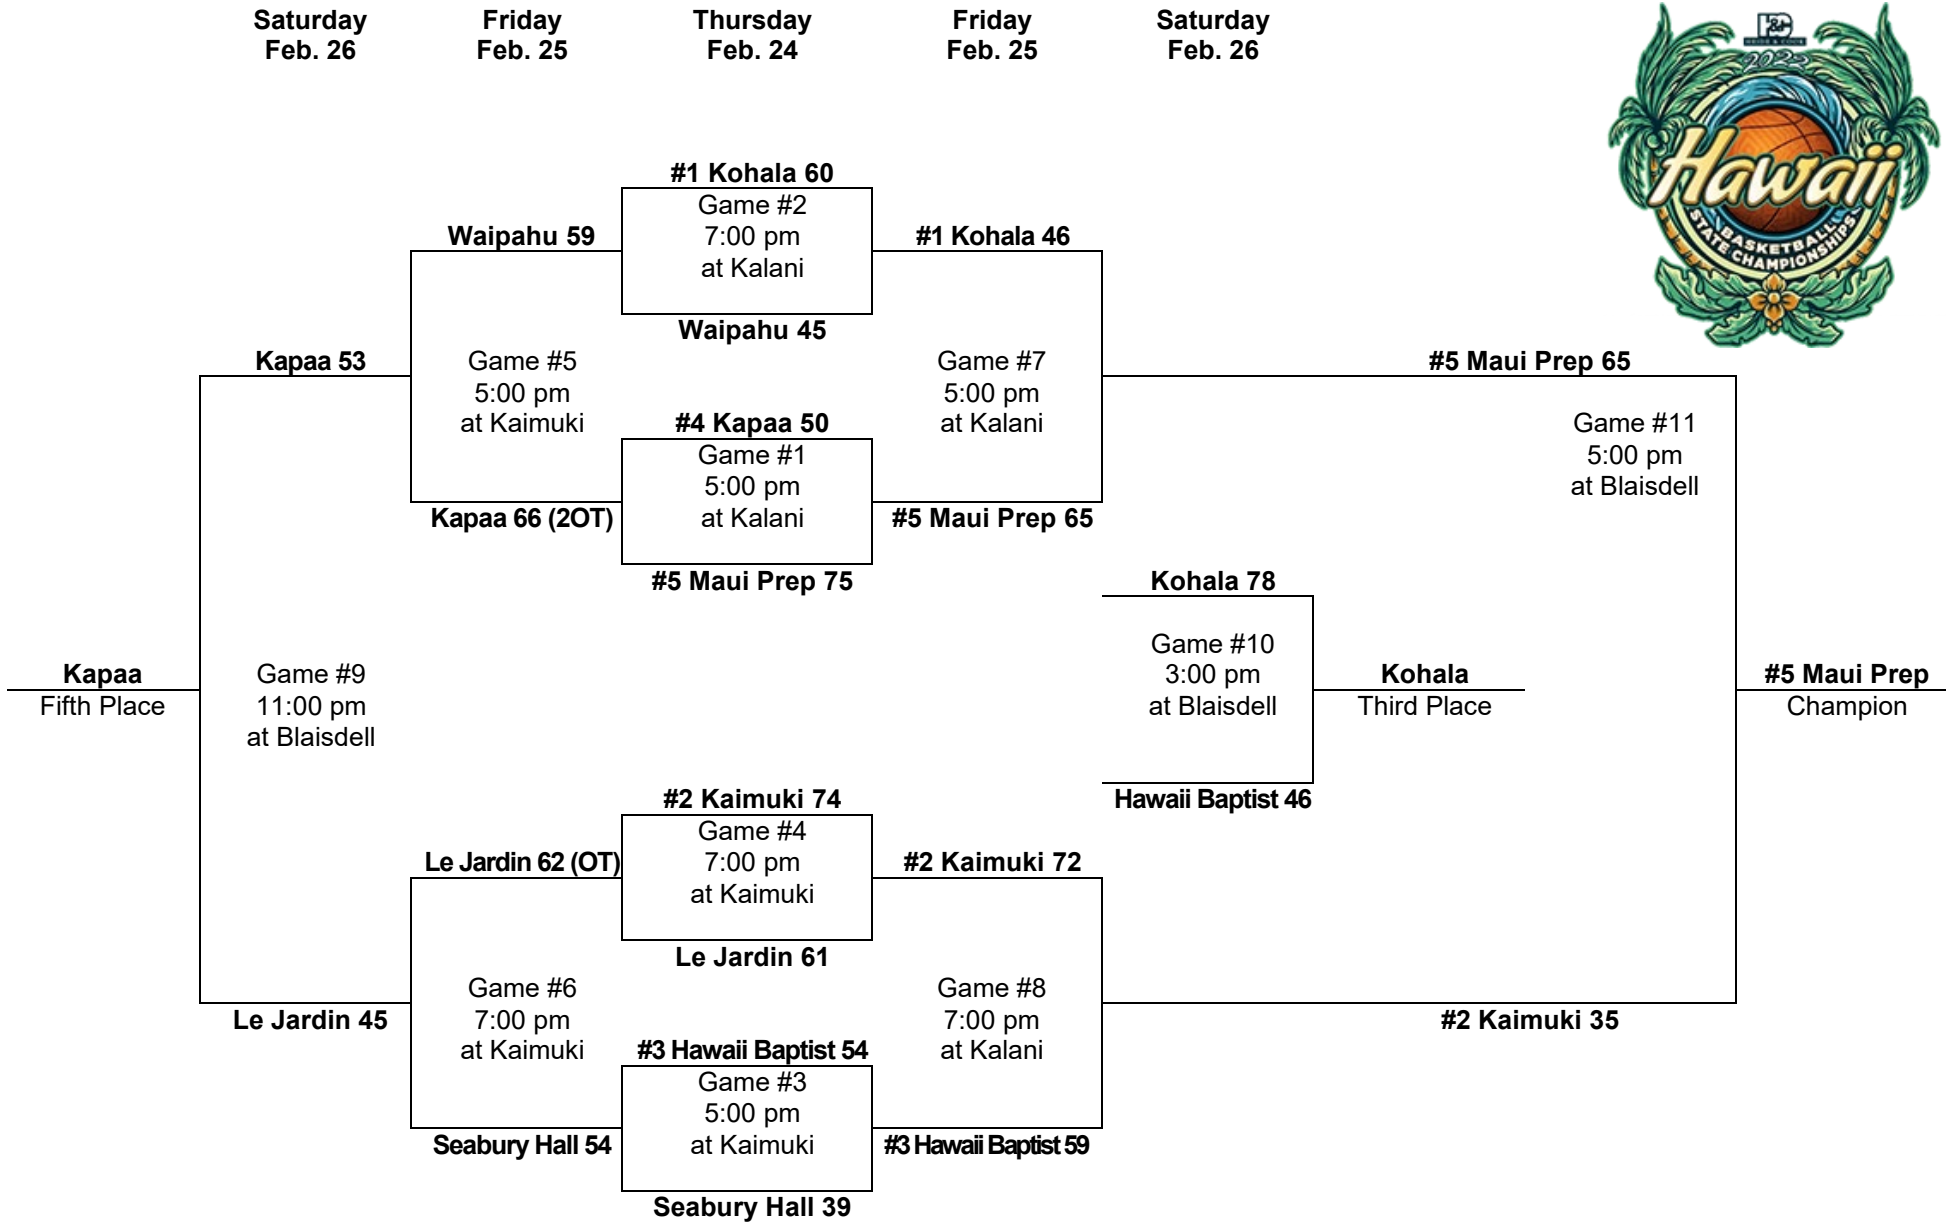

2022 – Boys Basketball - Division 2: 8-team tournament (Kalani gym, Kaimuki gym, Neal Blaisdell Arena)

PARTICIPATING TEAMS

OIA (2) 1. Kaimuki 2. Waipahu	ILH (2) 1. Hawaii Baptist 2. Le Jardin	BIIF (1) 1. Kohala	MIL (2) 1. Maui Prep 2. Seabury Hall	KIF (1) 1. Kapaa

ALL TOURNAMENT TEAM:

Drew Triplett, Maui Preparatory – Most Outstanding Player
O'Shen Cazimero, Kohala   La'akea Kauka, Kohala
Jimmy Falk, Maui Preparatory   Dylan Falk, Maui Preparatory
Jeremiah White, Kaimuki