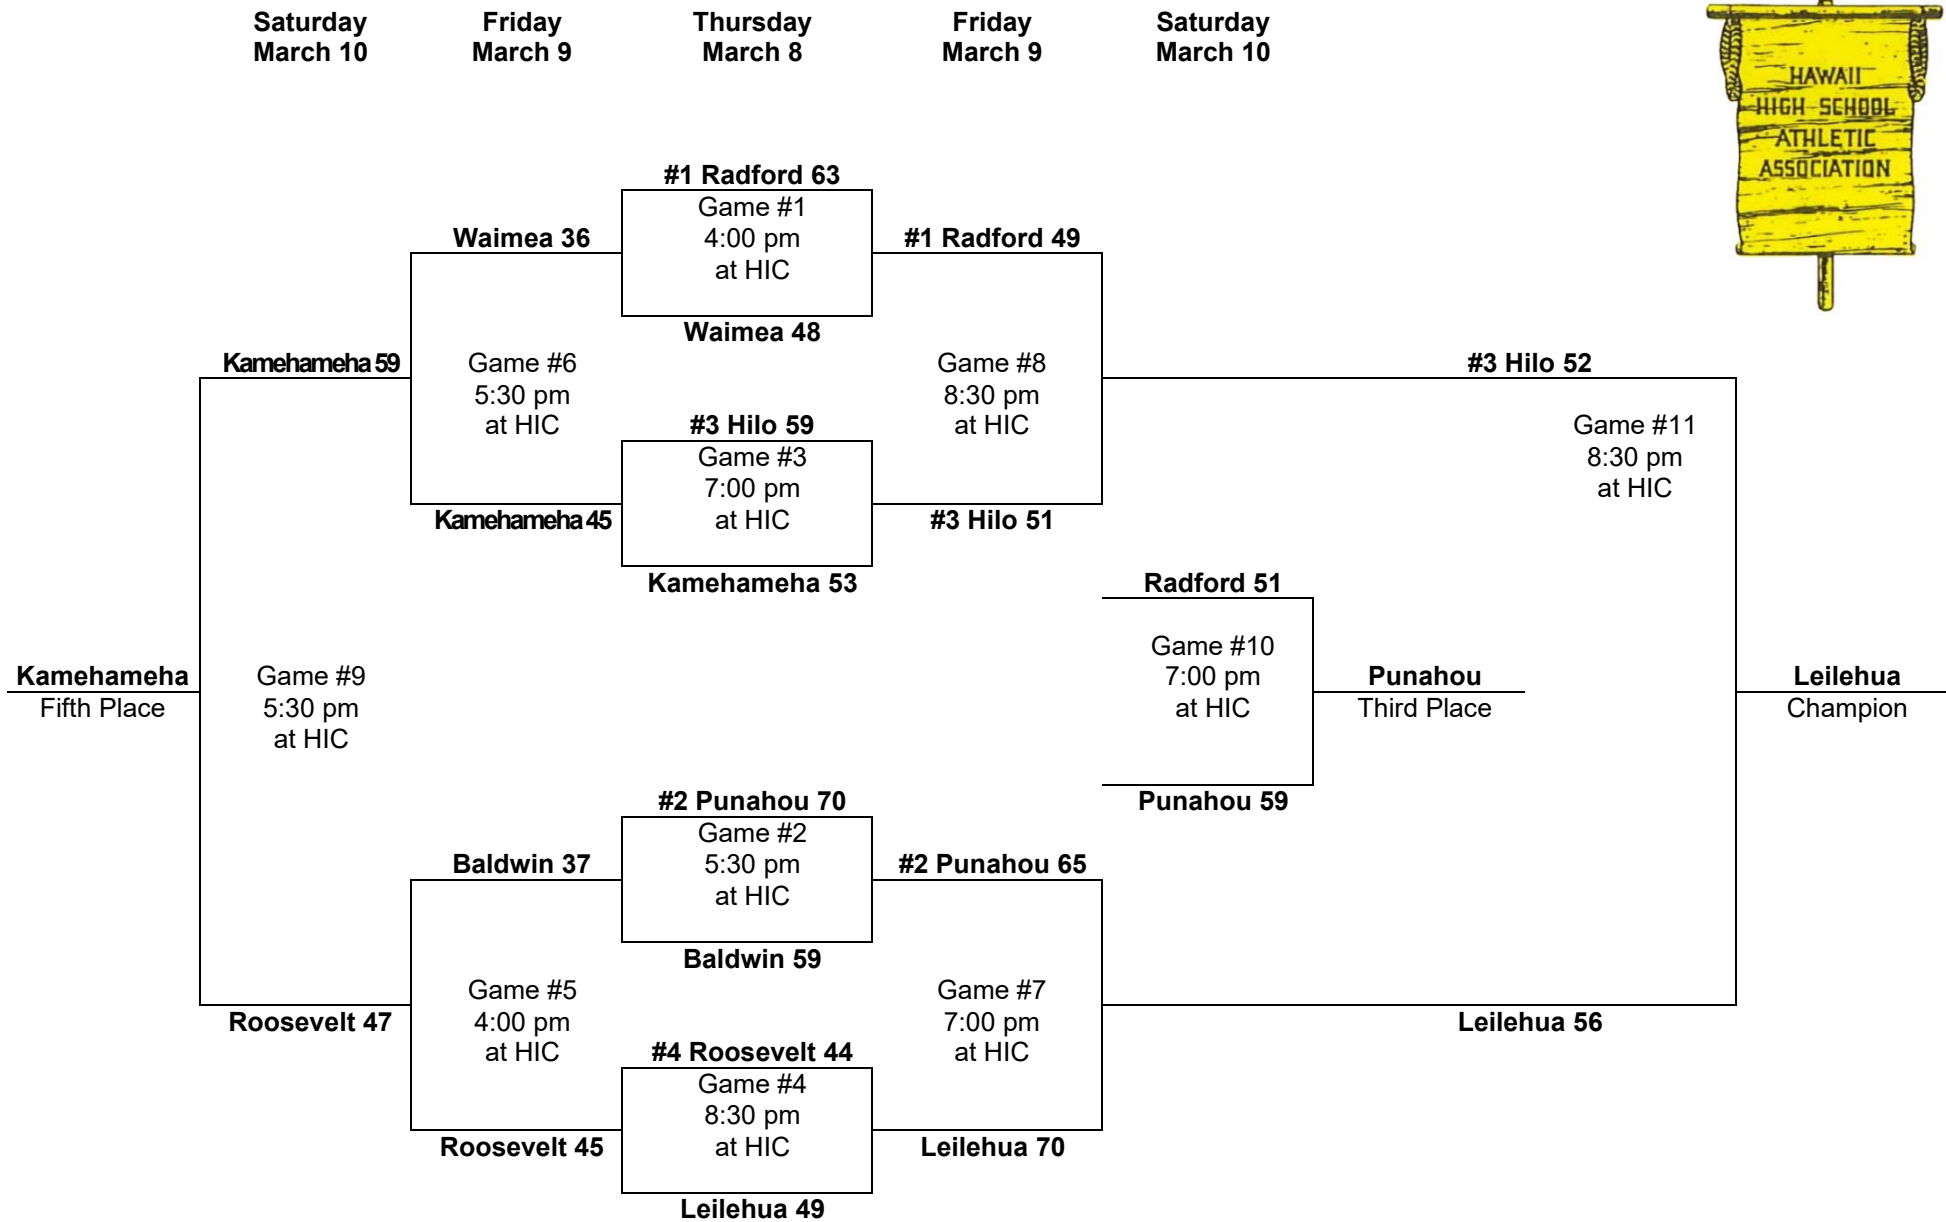

1973 – Boys Basketball - Division "AA": 8-team tournament (Honolulu International Center)

PARTICIPATING TEAMS					Leading scorer:
OIA (3) 1. Radford 2. Roosevelt 3. Leilehua	ILH (2) 1. Punahou 2. Kamehameha	BIIF (1) 1. Hilo	MIL (1) 1. Baldwin	KIF (1) 1. Waimea	Rick Wagner, Leilehua (22 FG, 24 FT, 68 pts, 22.7 ppg)
Notes: Leilehua (OIA3) lowest seed to win state tournament. Second unseeded team to reach final. First non-seeded team to win state title.