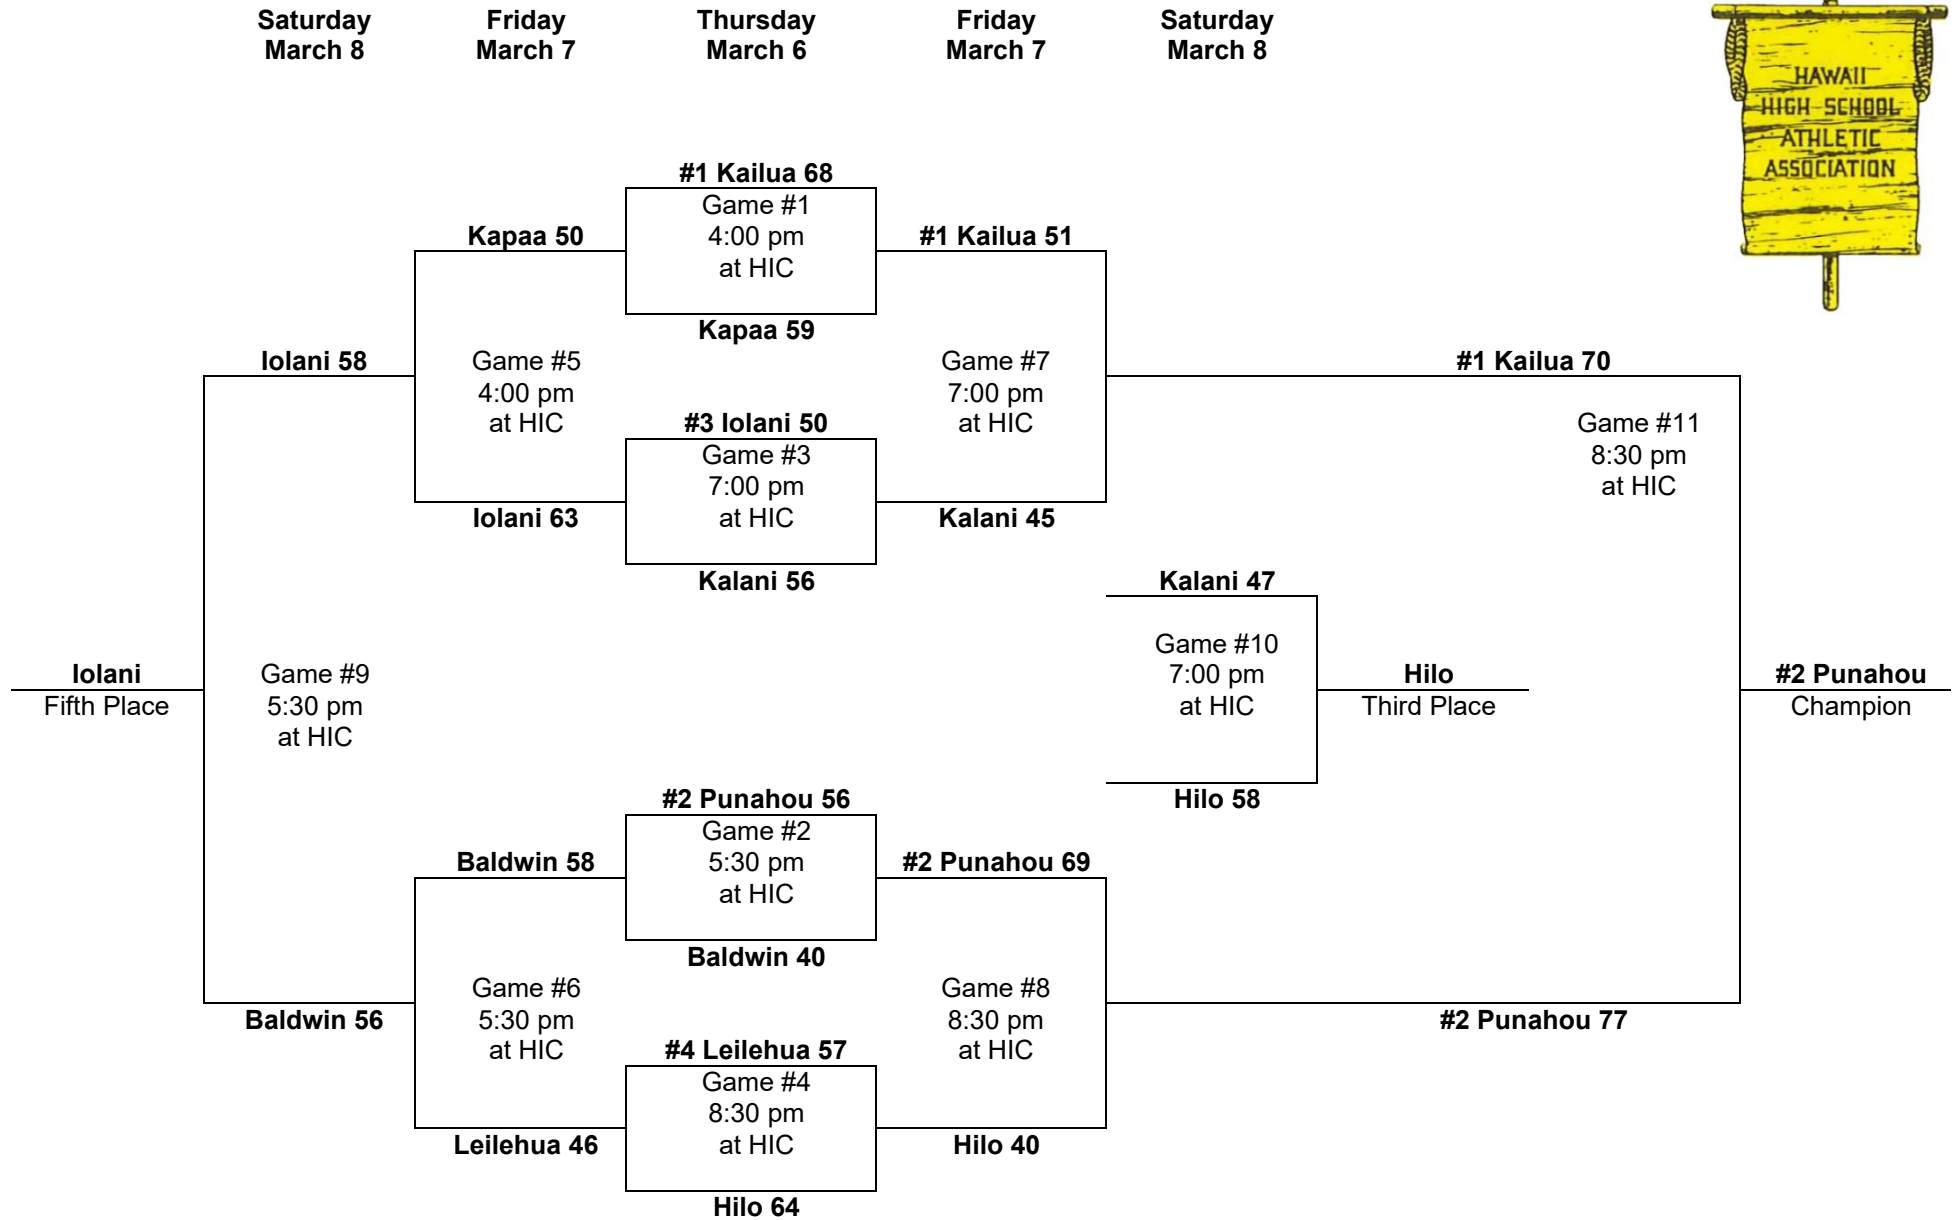

1975 – Boys Basketball - Division "AA": 8-team tournament (Honolulu International Center)

PARTICIPATING TEAMS					Leading scorers:
OIA (3) 1. Kailua 2. Leilehua 3. Kalani	ILH (2) 1. Punahou 2. Iolani	BIIF (1) 1. Hilo	MIL (1) 1. Baldwin	KIF (1) 1. Kapaa	la Saipaia, Punahou (24 FG, 17-19 FT, 65 pts, 21.7 ppg) Jerry Scanlan, Iolani (28 FG, 6-17 FT, 62 pts, 20.7 ppg)