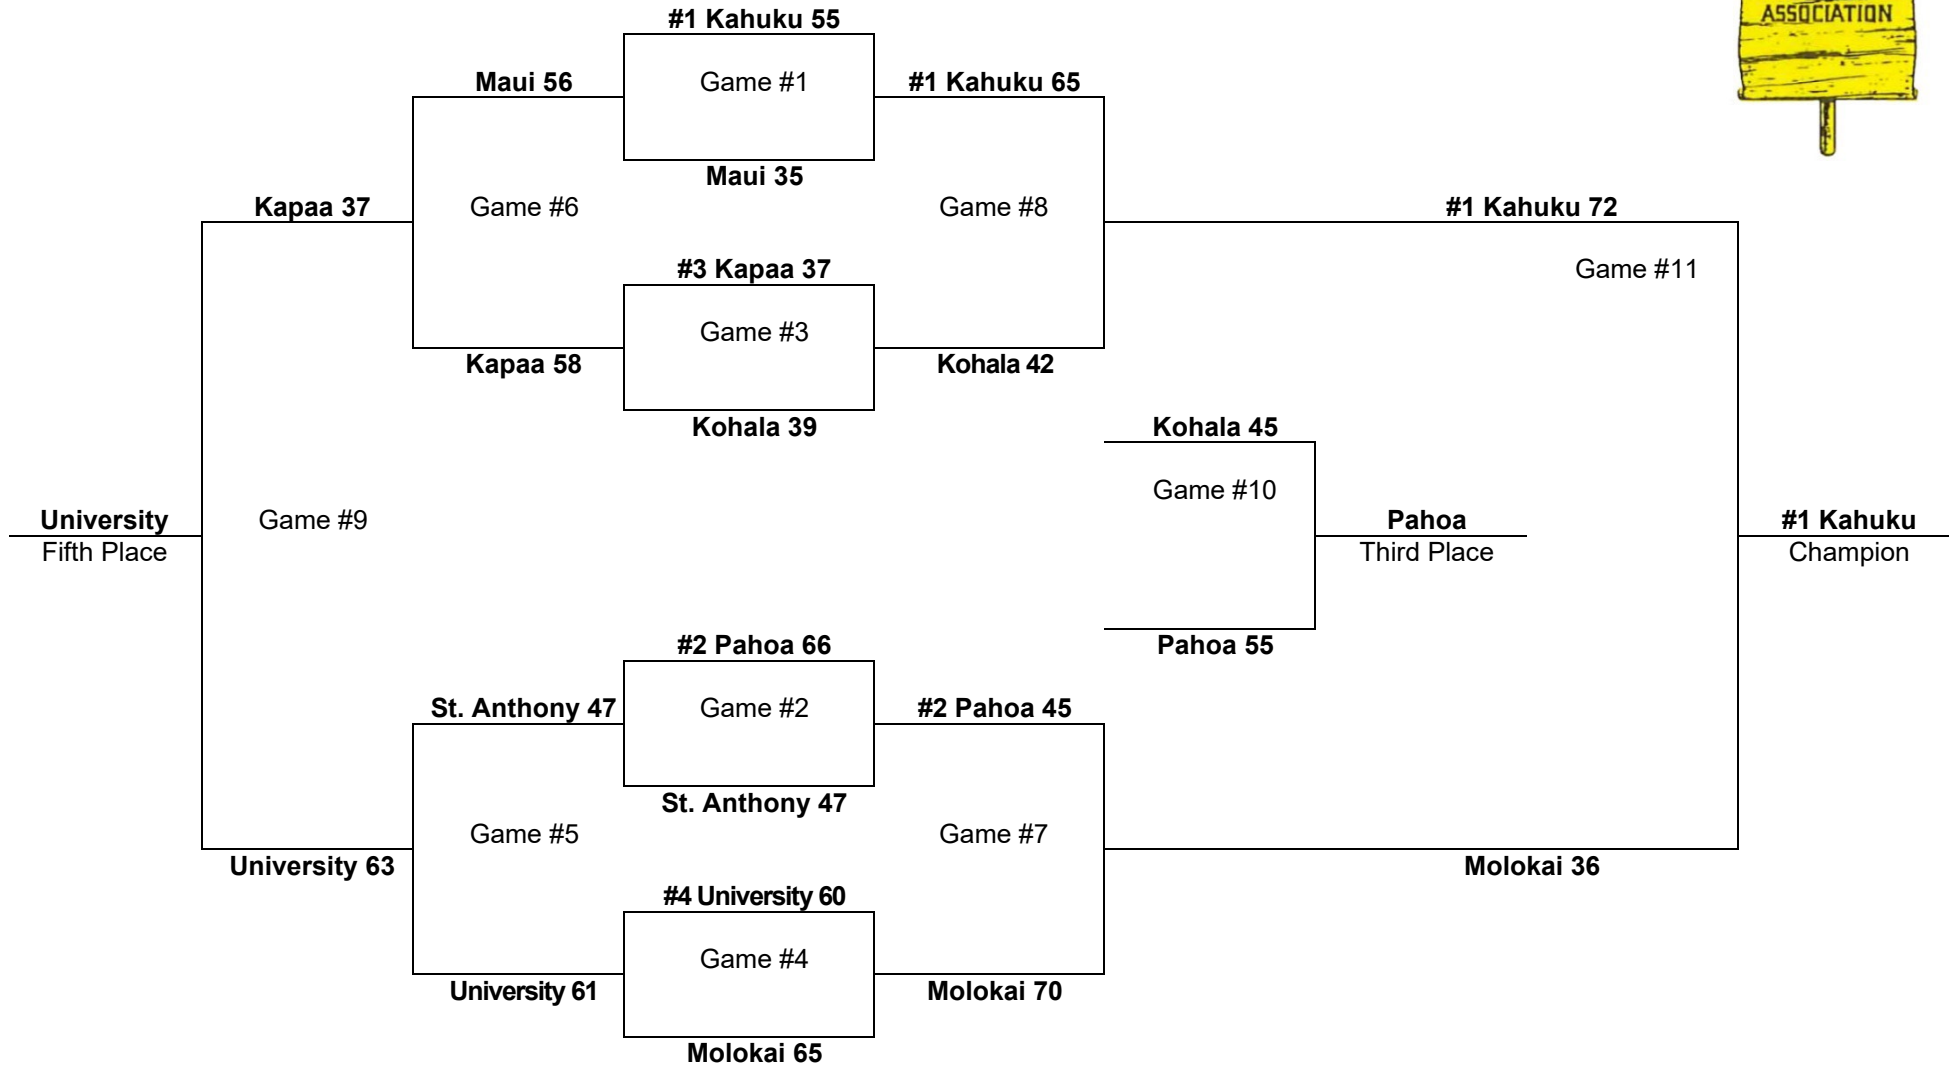

# 1974 – Boys Basketball - Division "A": 8-team tournament (War Memorial Gymnasium, Maui)

Saturday  
March 9

Friday  
March 8

Thursday  
March 7

Friday  
March 8

Saturday  
March 9