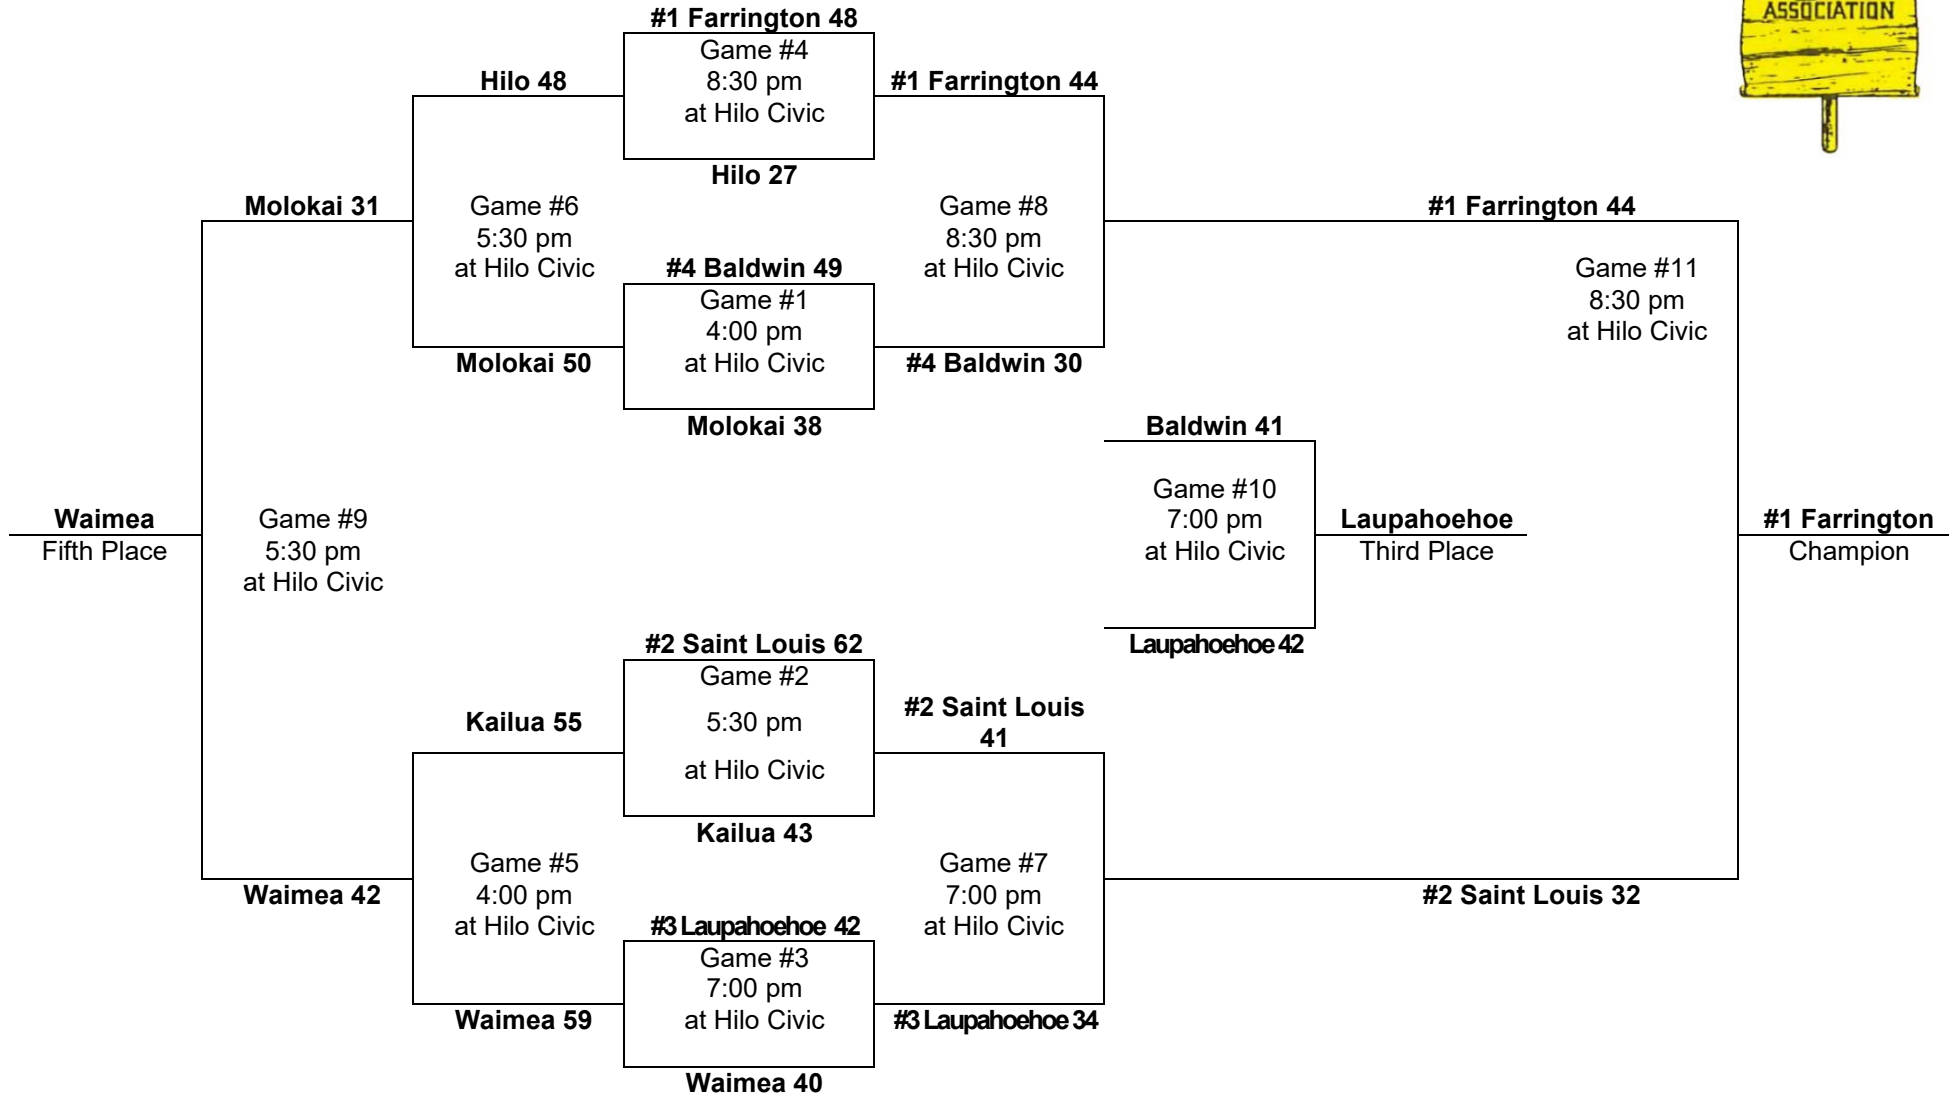

# 1960 – Boys Basketball - Division "A": 8-team tournament (Hilo Civic Auditorium)

**Saturday**  
**March 5**

**Friday**  
**March 4**

**Thursday**  
**March 3**

**Friday**  
**March 4**

**Saturday**  
**March 5**