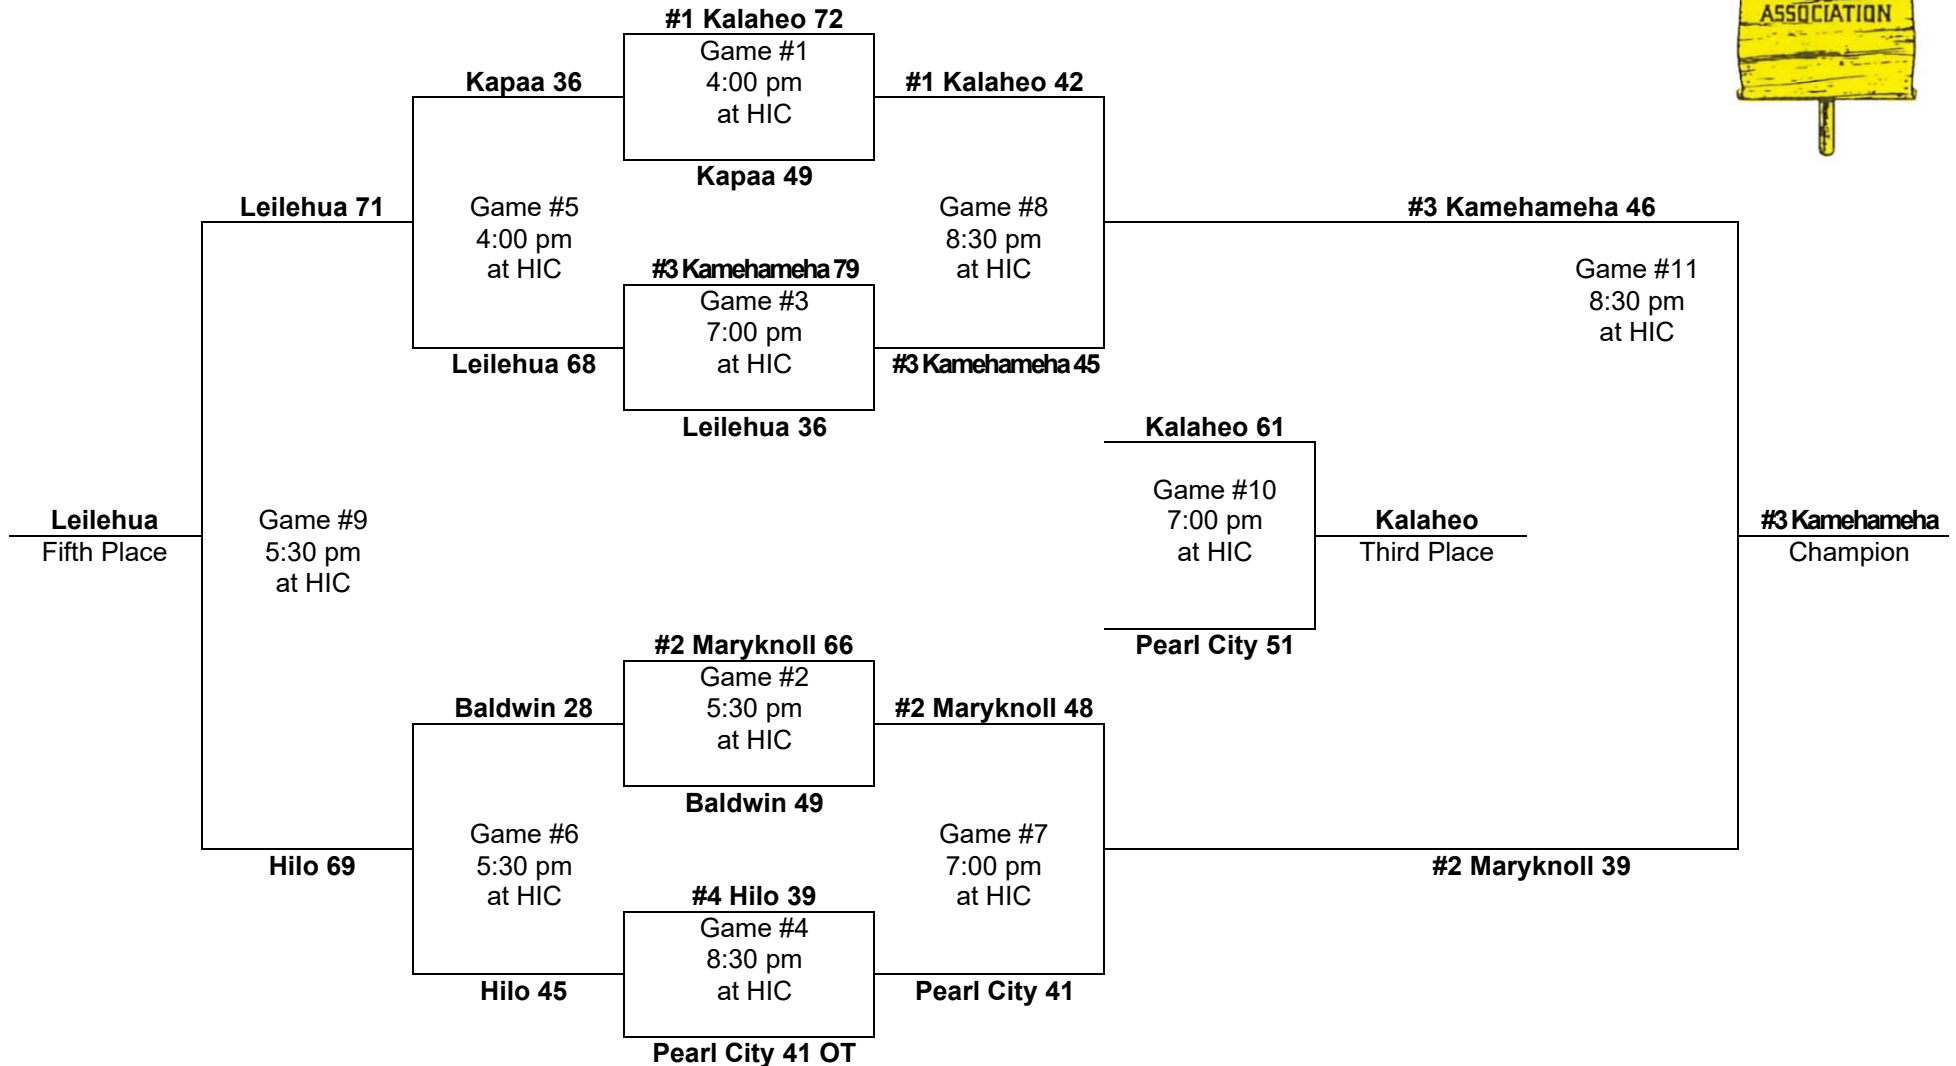

**Saturday
March 13**

**Friday
March 12**

**Thursday
March 11**

**Friday
March 12**

**Saturday
March 13**