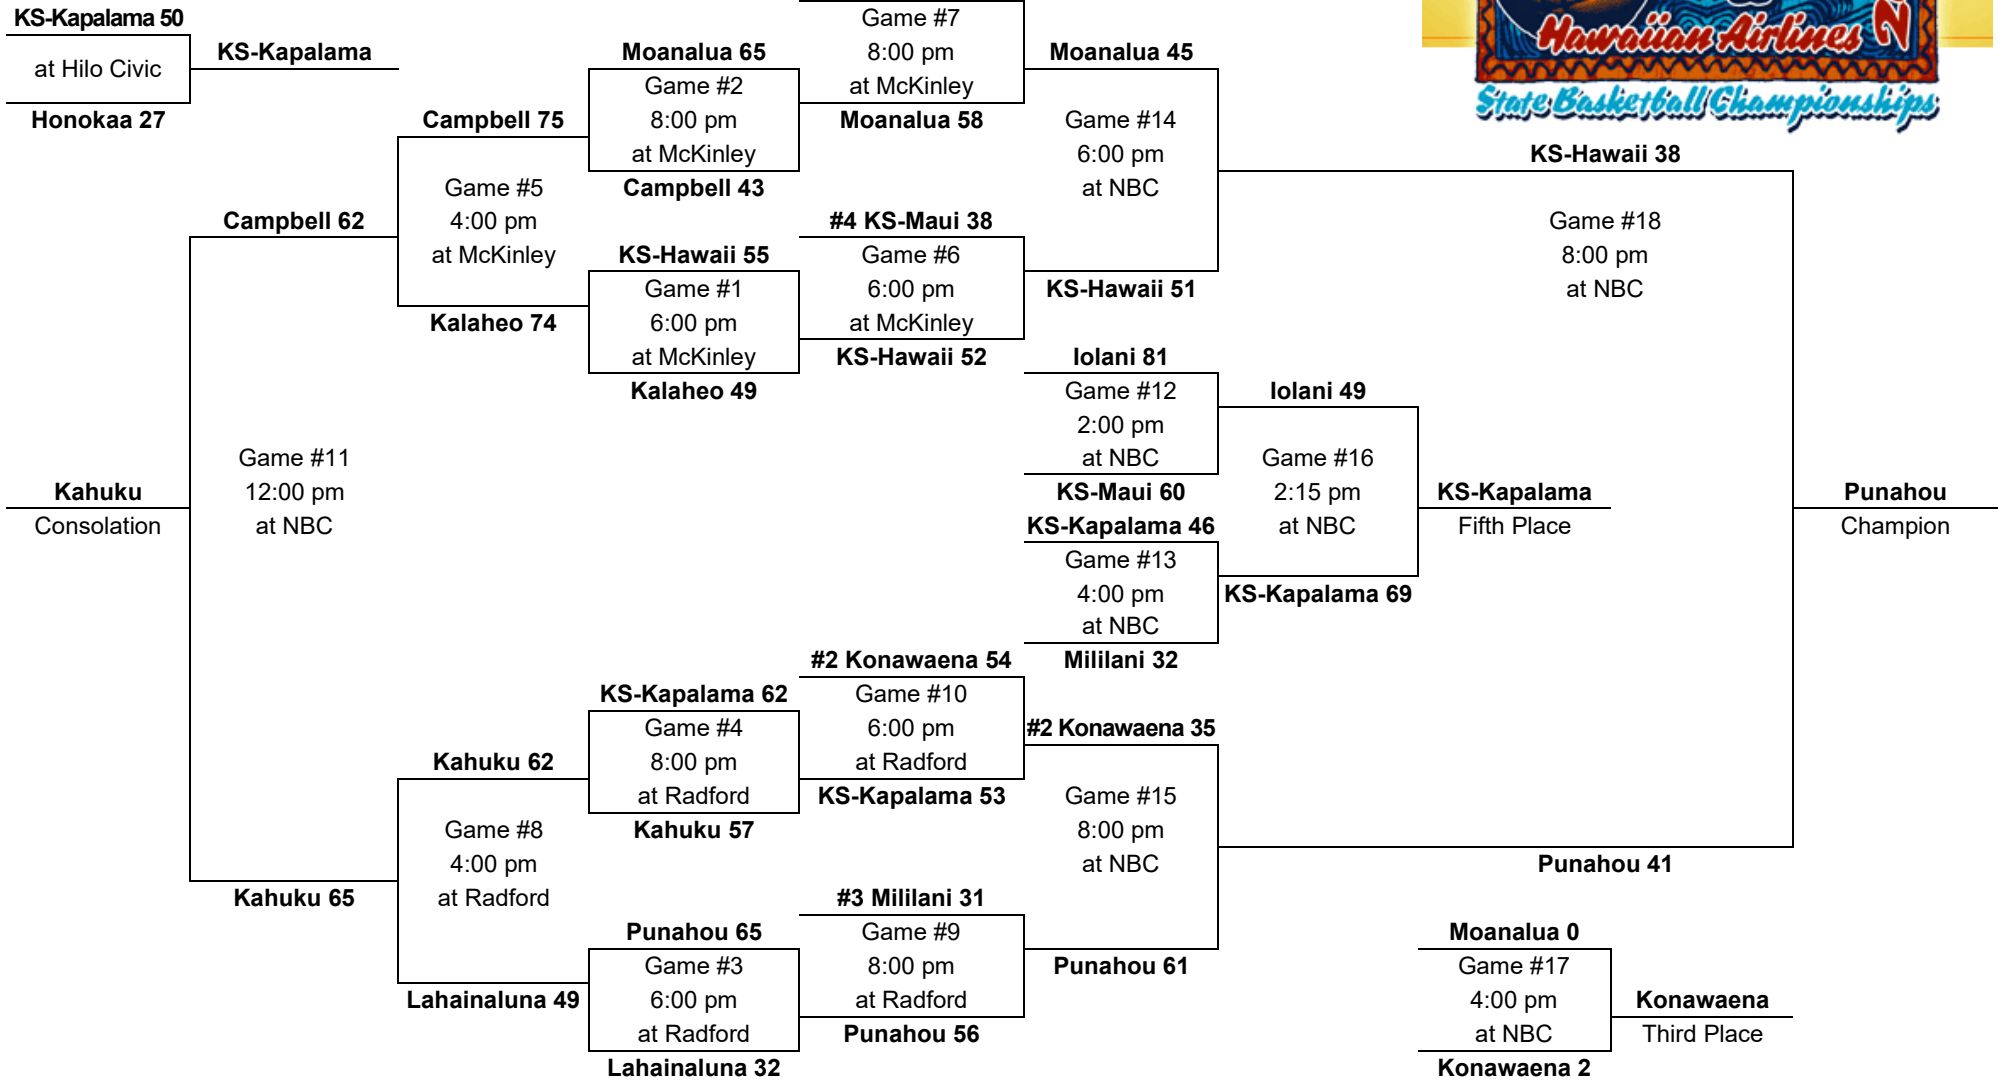

2008 – Boys Basketball - Division 1: 12-team tournament (Radford gym, McKinley gym, Neal S. Blaisdell Arena)

Saturday,
Feb. 16
Play-in Game

Friday,
Feb. 22

Thursday,
Feb. 21

Wednesday,
Feb. 20

Thursday,
Feb. 21

Friday,
Feb. 22

Saturday,
Feb. 23

PARTICIPATING TEAMS				ALL-TOURNAMENT TEAM: Kameron Steinhoff, Punahou – MOP Kealoha Kramer, KS-Hawaii Stevie Austin, Moanalua Hogan Rosehill, KS-Hawaii Leading scorer: (3 games) Stevie Austin, Moanalua (21 FG, 9 3-FG, 15-18 FT, 66 pts, 22.0 ppg) (4 g) Hogan Rosehill, KS Hawaii (25 FG, 2 3-FG, 2-11 FT, 54 pts, 13.5 ppg)
OIA (5) 1. Mililani 2. Moanalua 3. Kalaheo 4. Campbell 5. Kahuku	ILH (3) 1. Iolani 2. Punahou 3. KS-Kapalama Play-in: KS-Kapalama (ILH3) vs. Honokaa (BIIF3)	BIIF (2) 1. Konawaena 2. KS-Hawaii	MIL (2) 1. KS-Maui 2. Lahainaluna