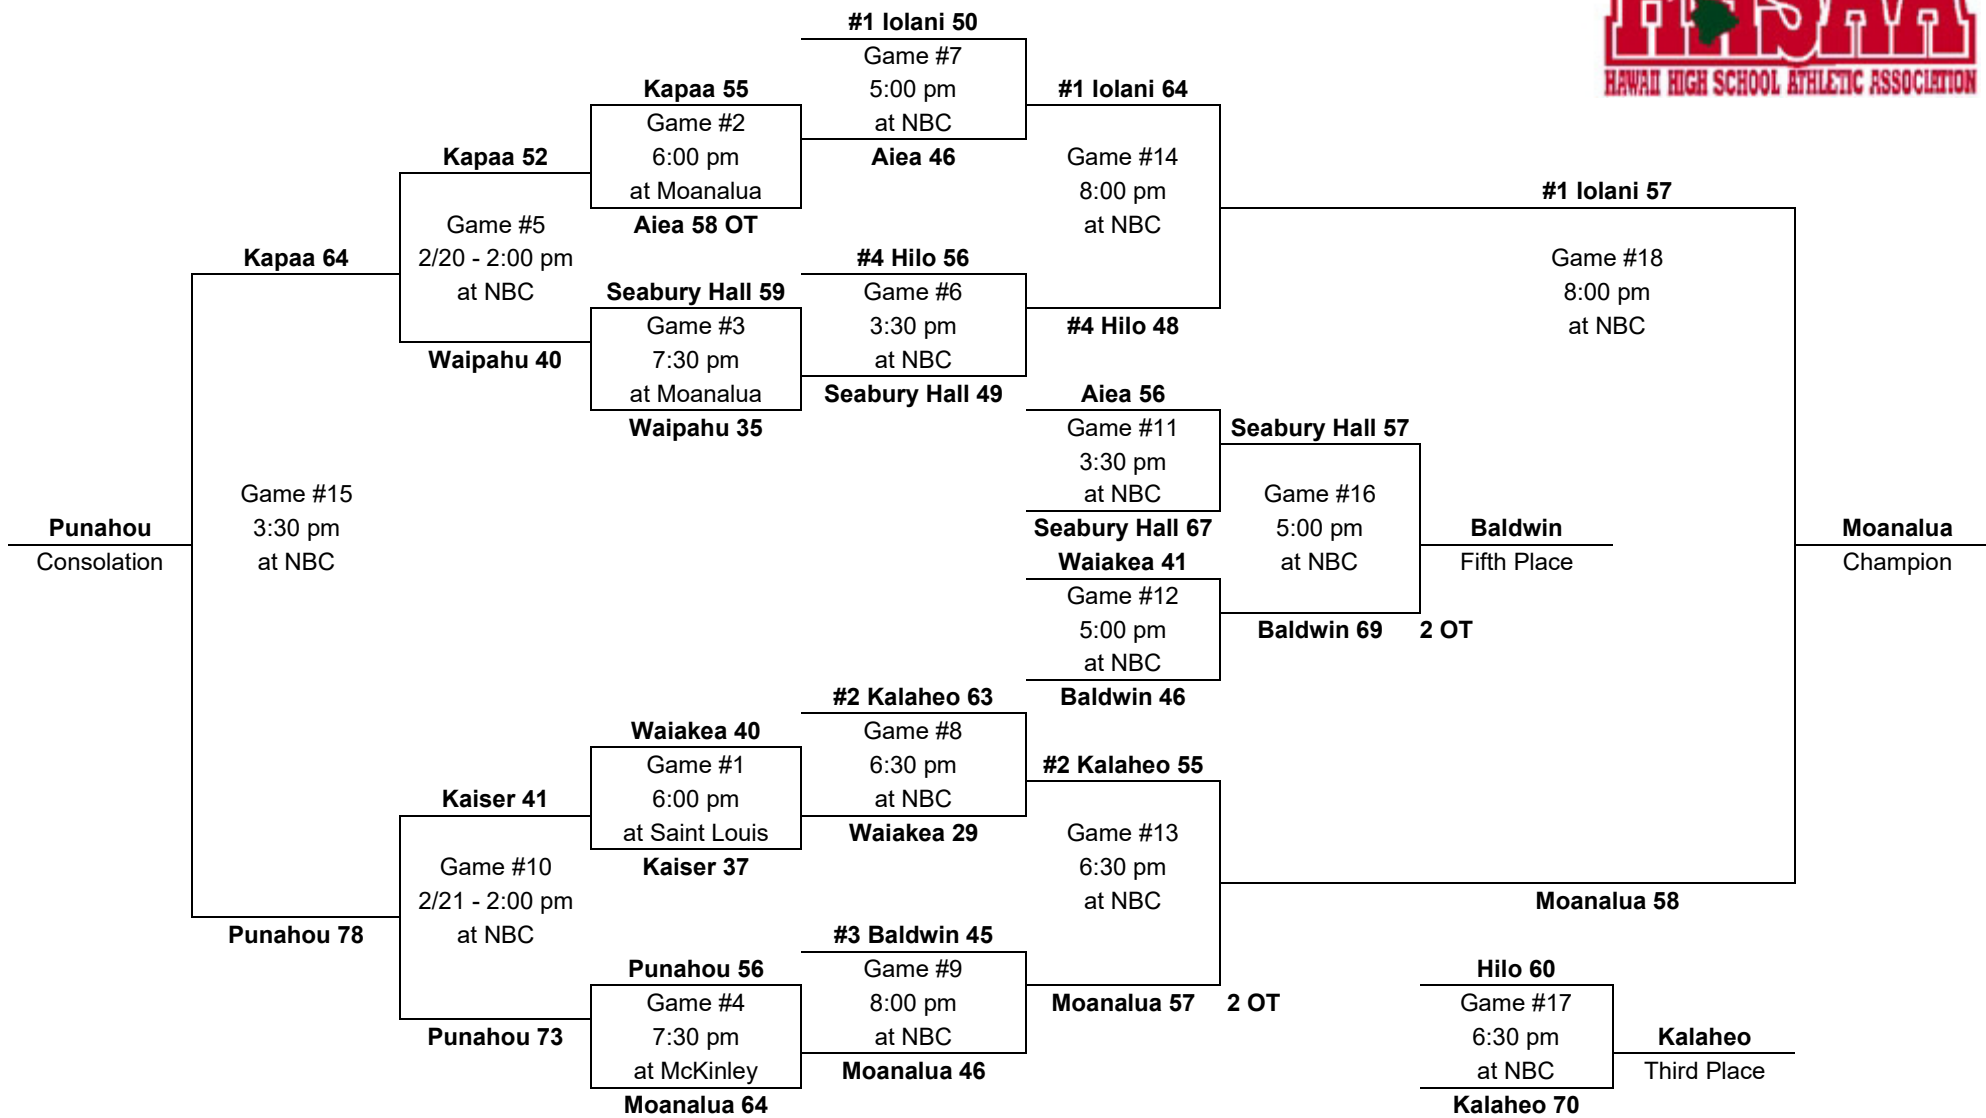

1997

– Boys Basketball - Division AA: 12-team tournament (McKinley gym, McCabe gym, Neal S. Blaisdell Arena)

Saturday,
Feb. 22

Thurs., Feb. 20
Friday, Feb. 21

Wednesday,
Feb. 19

Thursday,
Feb. 20

Friday,
Feb. 21

Saturday,
Feb. 22

PARTICIPATING TEAMS					MEDIA ALL-TOURNAMENT TEAM:	
OIA (5) 1. Kalaheo 2. Waipahu 3. Moanalua 4. Kaiser 5. Aiea	ILH (2) 1. Iolani 2. Punahou	BIIF (2) 1. Hilo 2. Waiakea	MIL (2) 1. Baldwin 2. Seabury Hall	KIF (1) 1. Kapaa	Ramsey Williams, Moanalua–MVP Derek Christensen, Iolani Brian Rosado-Galindo, Moanalua	Davis Mamelamela, Kalaheo Shawn Christensen, Iolani Kirk Uejio, Iolani
					Leading scorers: (3 games) Derek Christensen, Iolani (19 FG, 4 3-FG, 15-20 FT, 57 pts, 19.0 ppg) (4 g) Ramsey Williams, Moanalua (27 FG, 14 3-FG, 19-21 FT, 87 pts, 21.8 ppg)	
					Note: Moanalua (96 & 97) and Leilehua (73) lowest seeds to win state tny.