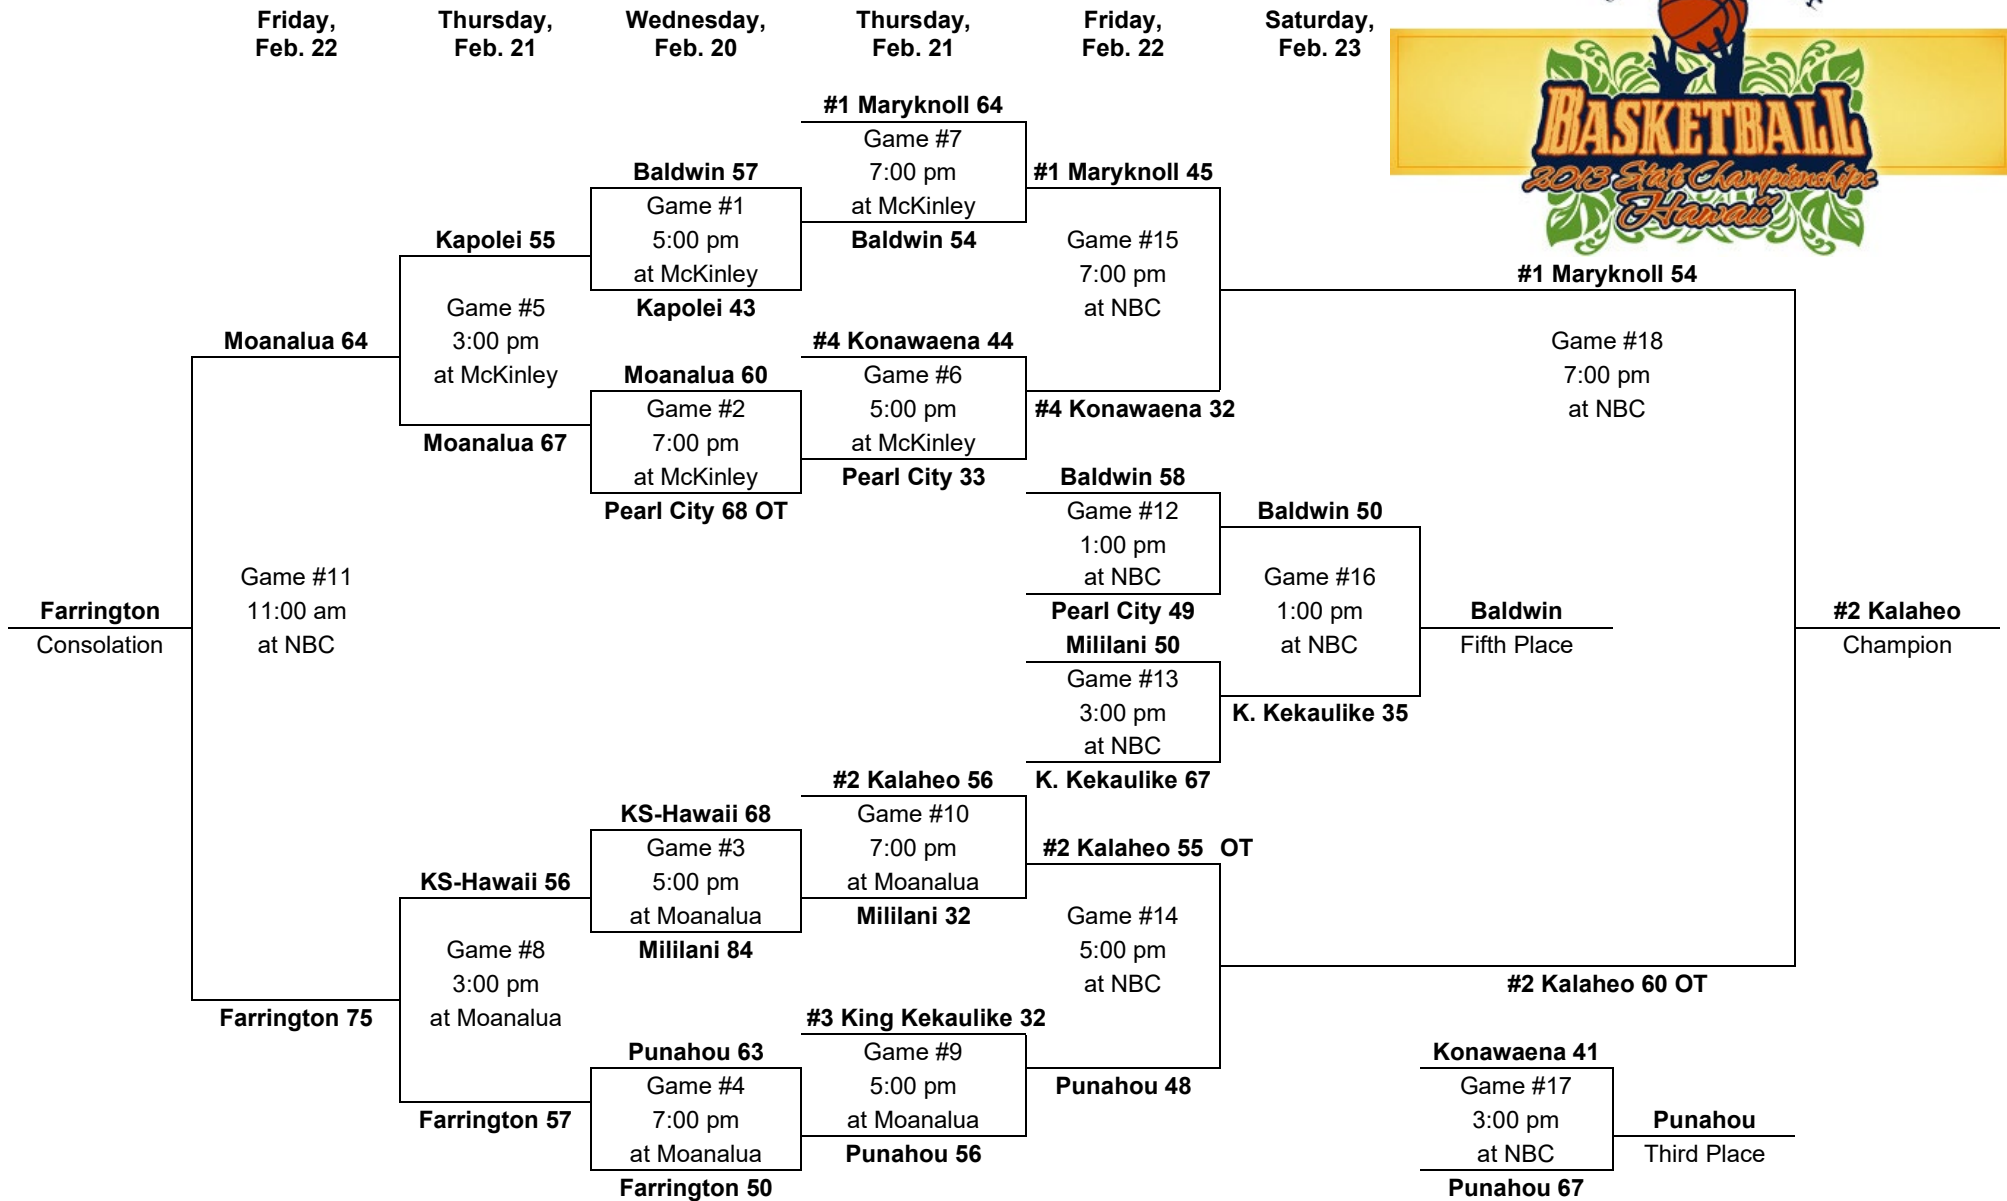

2013 – Boys Basketball - Division 1: 12-team tournament (Moanalua gym, McKinley gym, Neal S. Blaisdell Arena)

Hawaiian Airlines

PARTICIPATING TEAMS				ALL-TOURNAMENT TEAM: Joshua Ko, Kalaheo – Most Outstanding Player Tobias Schramm, Maryknoll Kaleb Gilmore, Maryknoll Joshua Burnett, Maryknoll Leading scorer: (3 games) Teva Eldridge, Baldwin (67 pts, 22.2 ppg) (4 games) Nick Velasquez, Punahou (68 pts, 17.0 ppg)
OIA (6) 1. Kalaheo 2. Moanalua 3. Kapolei 4. Mililani 5. Farrington 6. Pearl City	ILH (2) 1. Maryknoll 2. Punahou	BIIF (2) 1. Konawaena 2. KS-Hawaii	MIL (2) 1. King Kekaulike 2. Baldwin