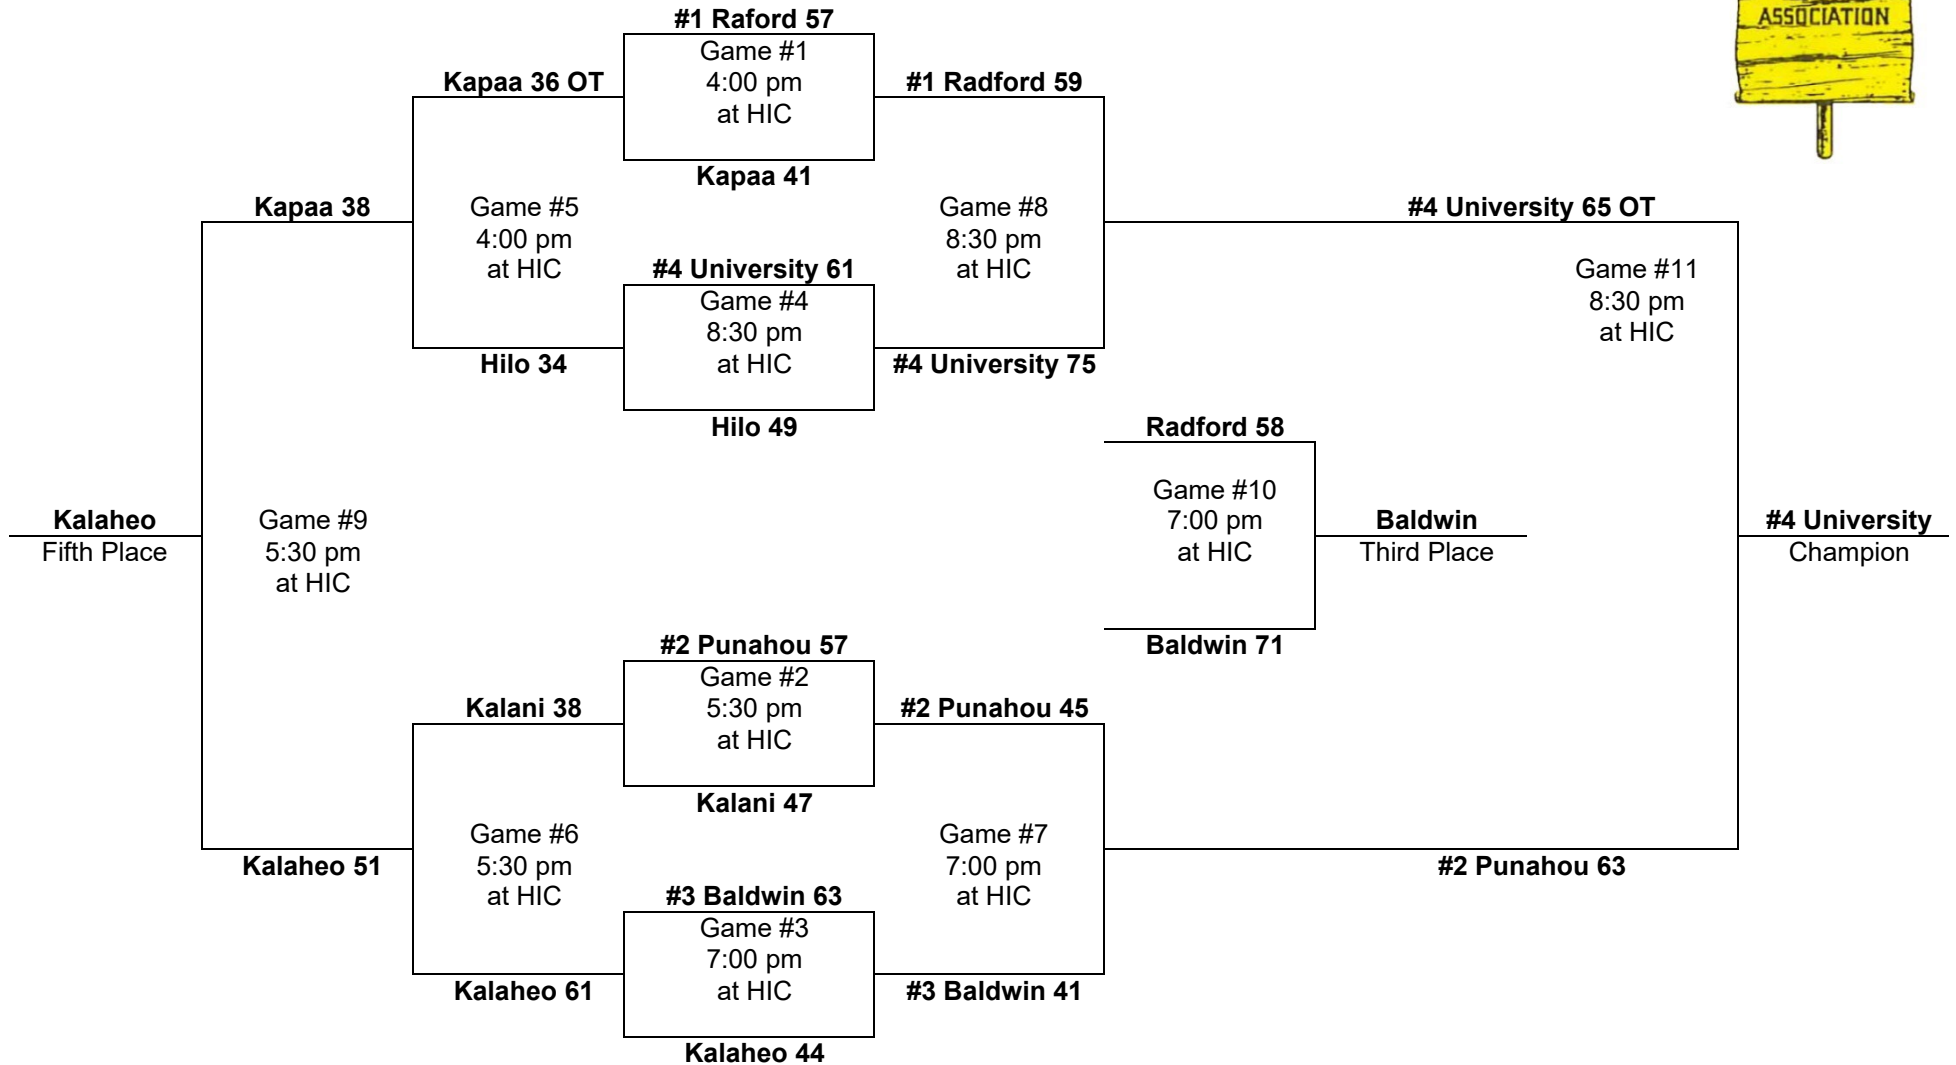

Saturday
March 11

Friday
March 10

Thursday
March 9

Friday
March 10

Saturday
March 11