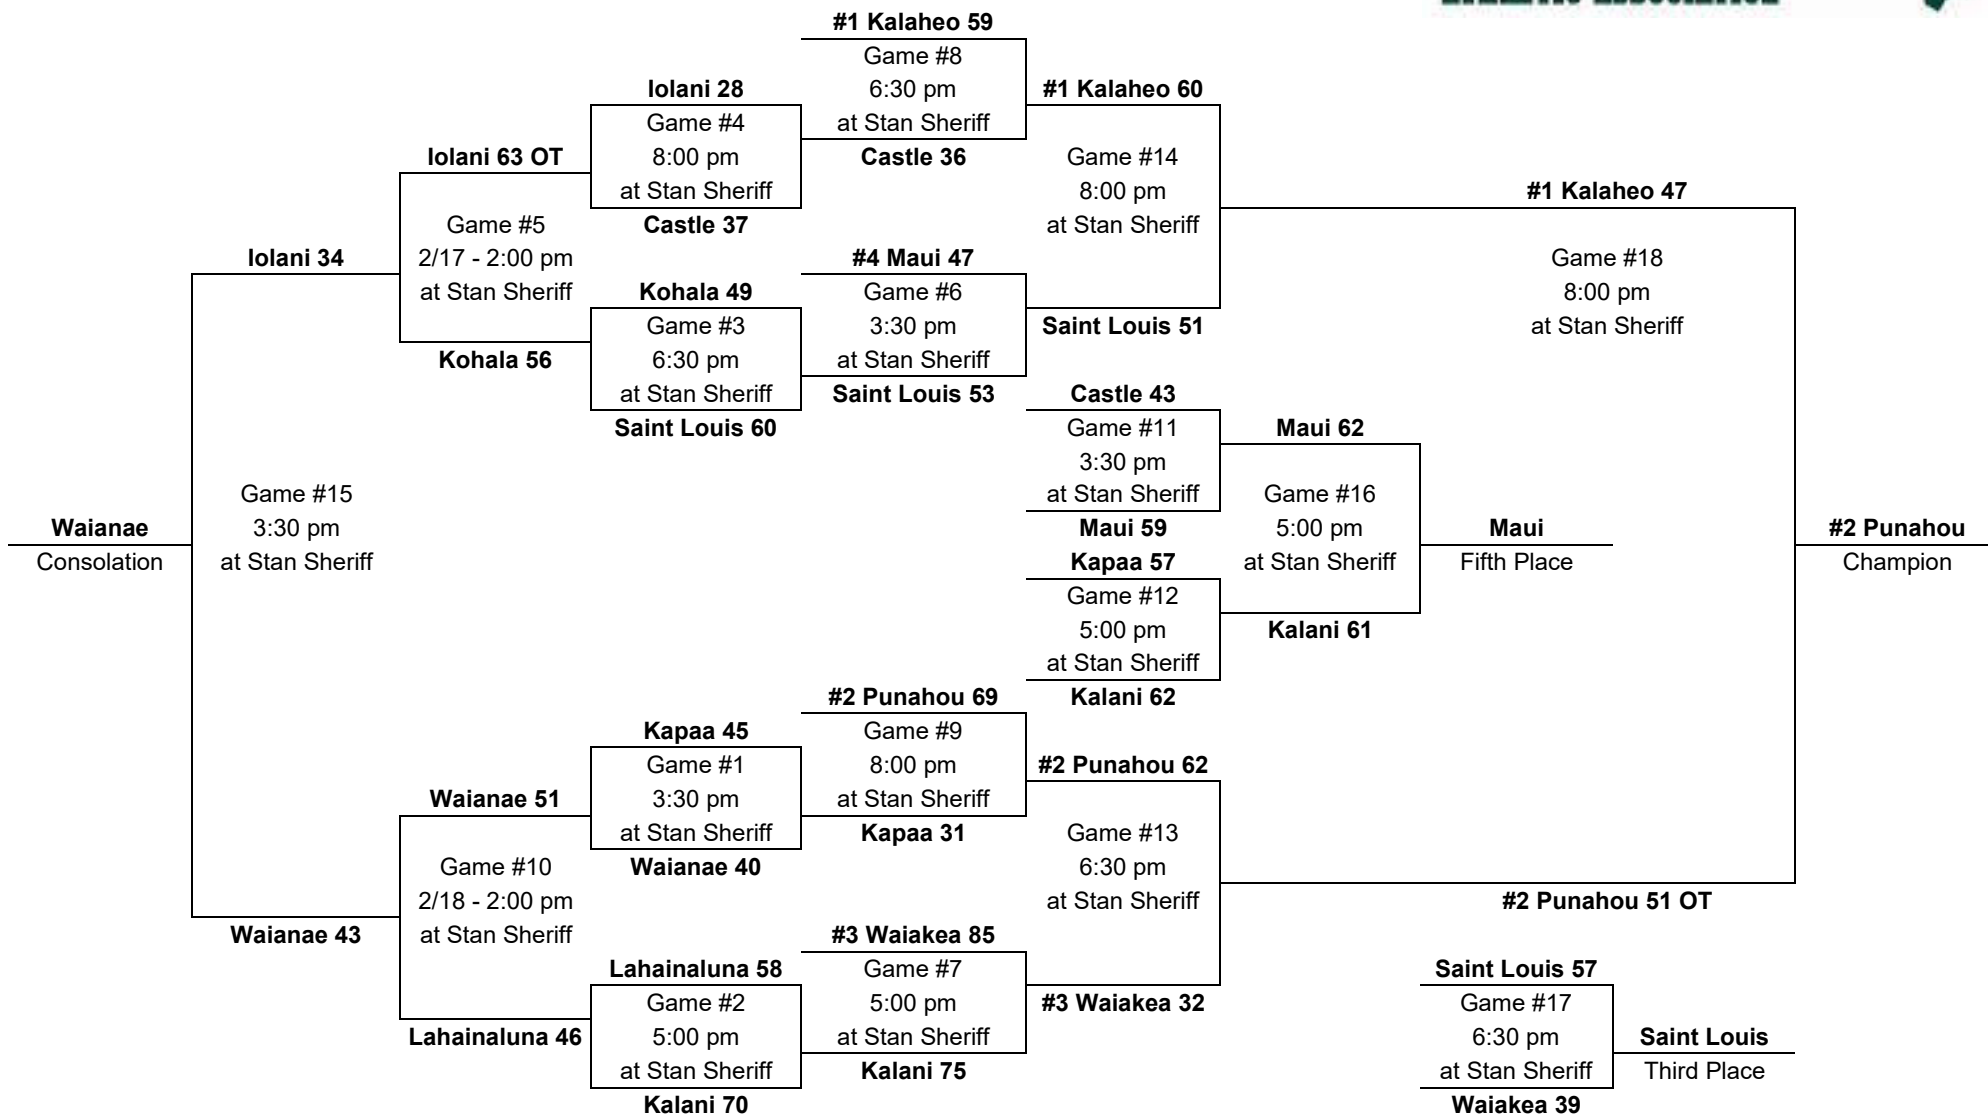

# 1999 – Boys Basketball - Division AA: 12-team tournament (Stan Sheriff Center, UH Manoa)

Friday,  
Feb. 19

Wed., Feb. 17  
Thurs., Feb. 18

Tuesday,  
Feb. 16

Wednesday,  
Feb. 17

Thursday,  
Feb. 18

Friday,  
Feb. 19