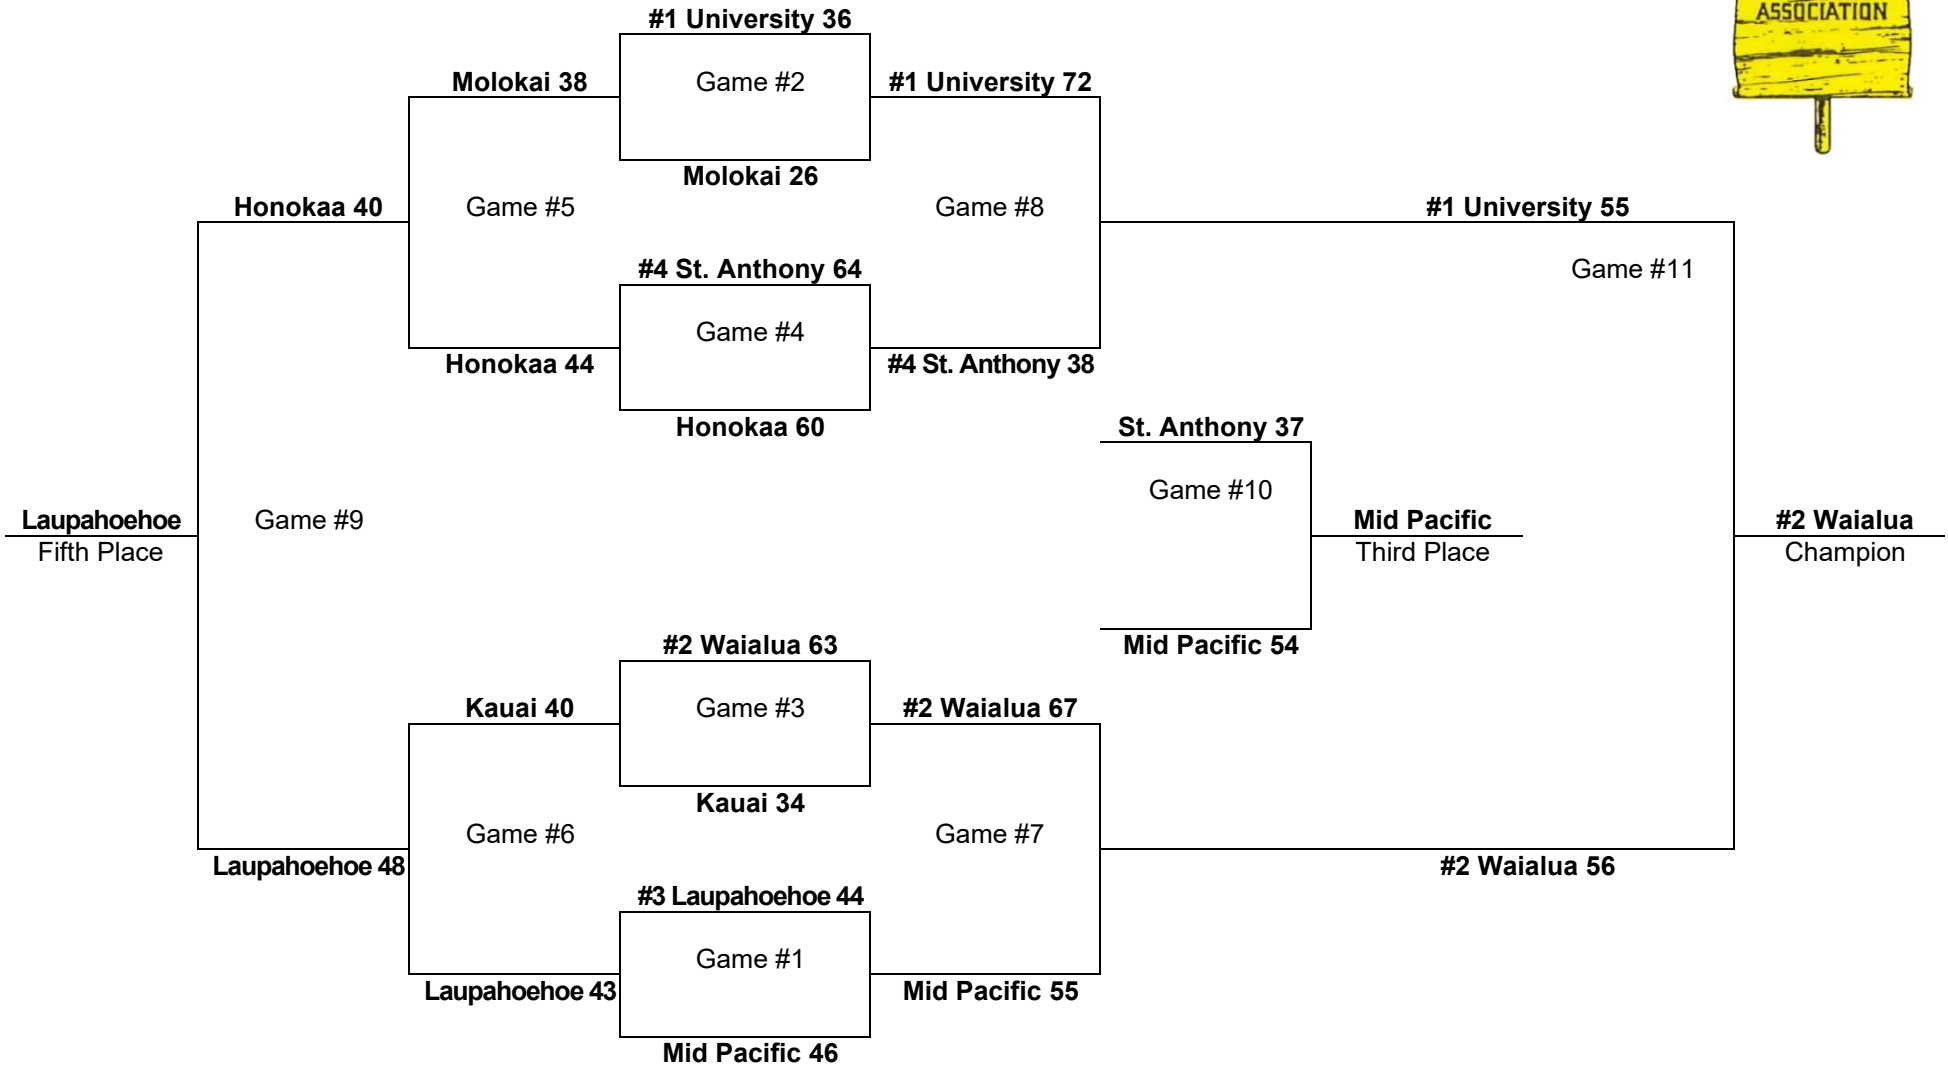

1981 – Boys Basketball - Division "A": 8-team tournament (War Memorial Gym, Maui)

**Saturday
March 14**

**Friday
March 13**

**Thursday
March 12**

**Friday
March 13**

**Saturday
March 14**

PARTICIPATING TEAMS

OIA (1) 1. Waialua	ILH (2) 1. University 2. Mid Pacific	BIIF (2) 1. Lauapahoehoe 2. Honokaa	MIL (2) 1. St. Anthony 2. Molokai	KIF (1) 1. Kauai