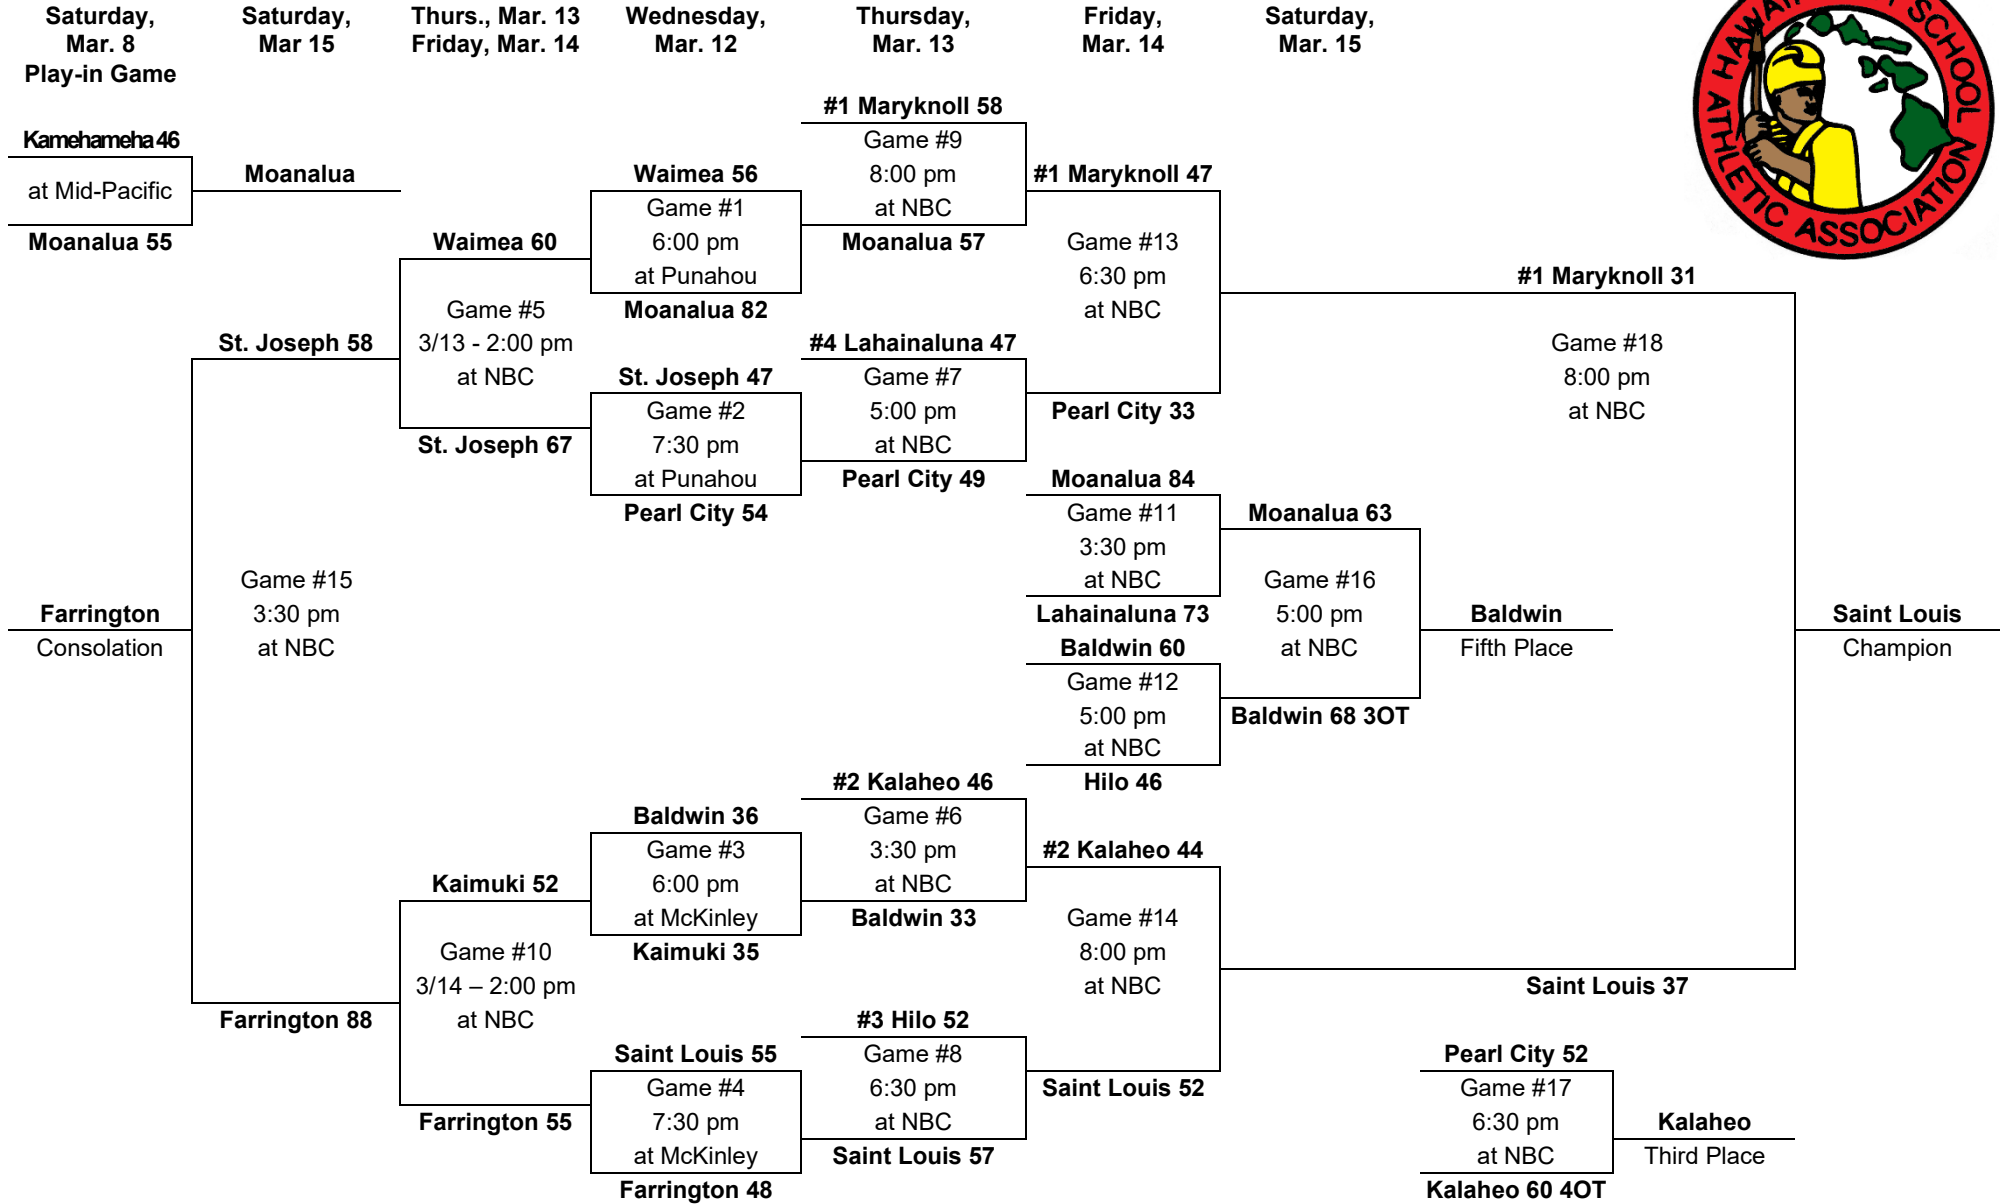

1986 – Boys Basketball - Division AA: 12-team tournament (McKinley gym, Punahou gym, Neal S. Blaisdell Arena)

PARTICIPATING TEAMS					Leading scorer:
OIA (5) 1. Kalaheo 2. Pearl City 3. Kaimuki 4. Farrington 5. Moanalua	ILH (2) 1. Maryknoll 2. Saint Louis	BIIF (2) 1. Hilo 2. St. Joseph	MIL (2) 1. Lahainaluna 2. Baldwin	KIF (1) 1. Waimea	(3 games) Jeff Liborio, St. Joseph (20 FG, 8-10 FT, 48 pts (16.0 ppg)) (4 games) David Cooper, Saint Louis (18 FG, 16-26 FT, 52 pts, 13.0 ppg)
Play-in: Moanalua (OIA5) vs. Kamehameha (ILH3)