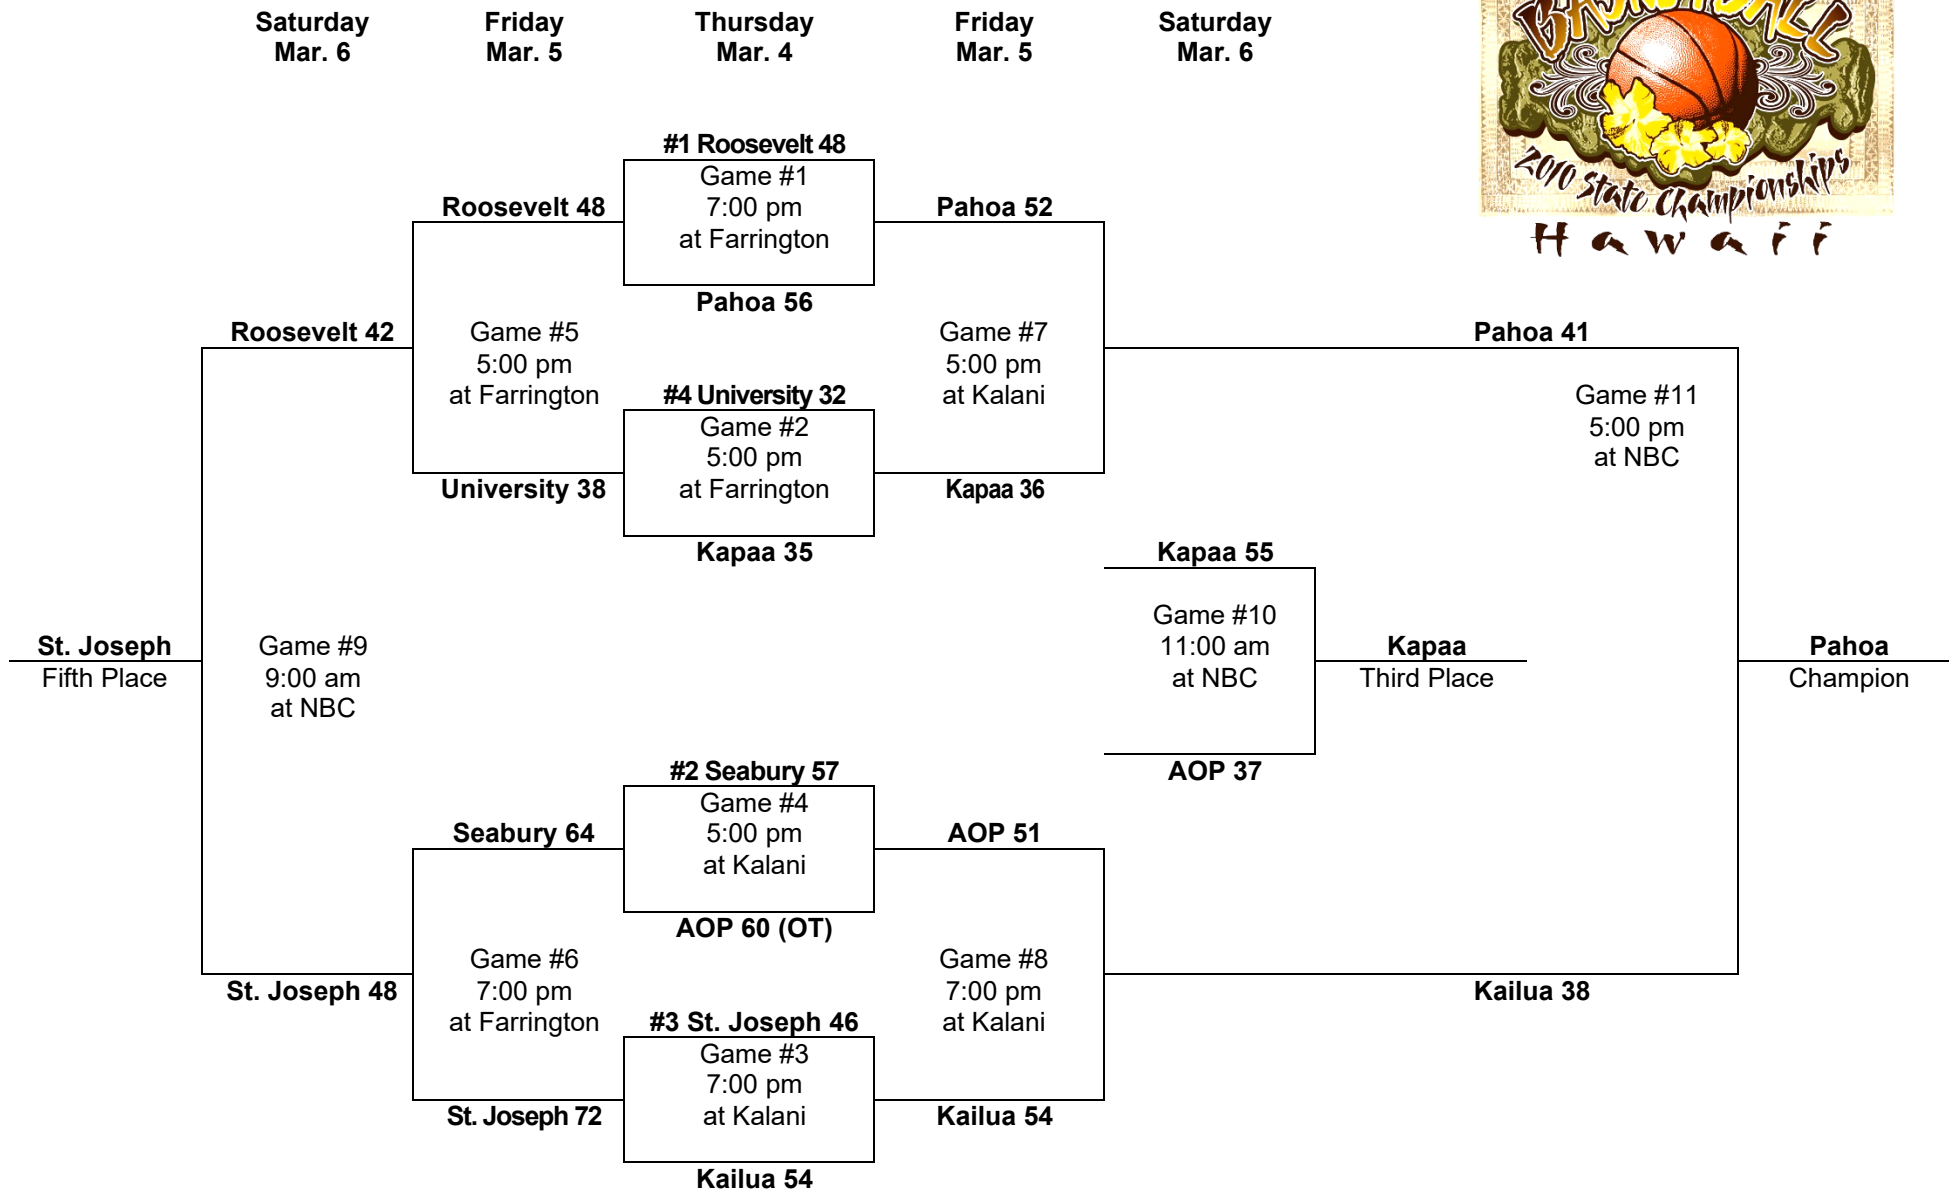

# 2010 – Boys Basketball - Division 1: 8-team tournament (Farrington gym, Kalani gym, Stan Sheriff Center)

<b>PARTICIPATING TEAMS</b>					<b>ALL-TOURNAMENT TEAM:</b>
<b>OIA (2)</b>	<b>ILH (2)</b>	<b>BIIF (2)</b>	<b>MIL (1)</b>	<b>KIF (1)</b>	Isaiah Ekau, Pahoa – Most Outstanding Player
1. Roosevelt	1. University	1. St. Joseph	1. Seabury	1. Kapaa	Micah Dunhou, AOP
2. Kailua	2. AOP	2. Pahoa			Jacob Andrade, St. Joseph
					Nick Fisher, Pahoa
					Jordan DeCorte, Kailua
					<b>Leading scorer:</b>