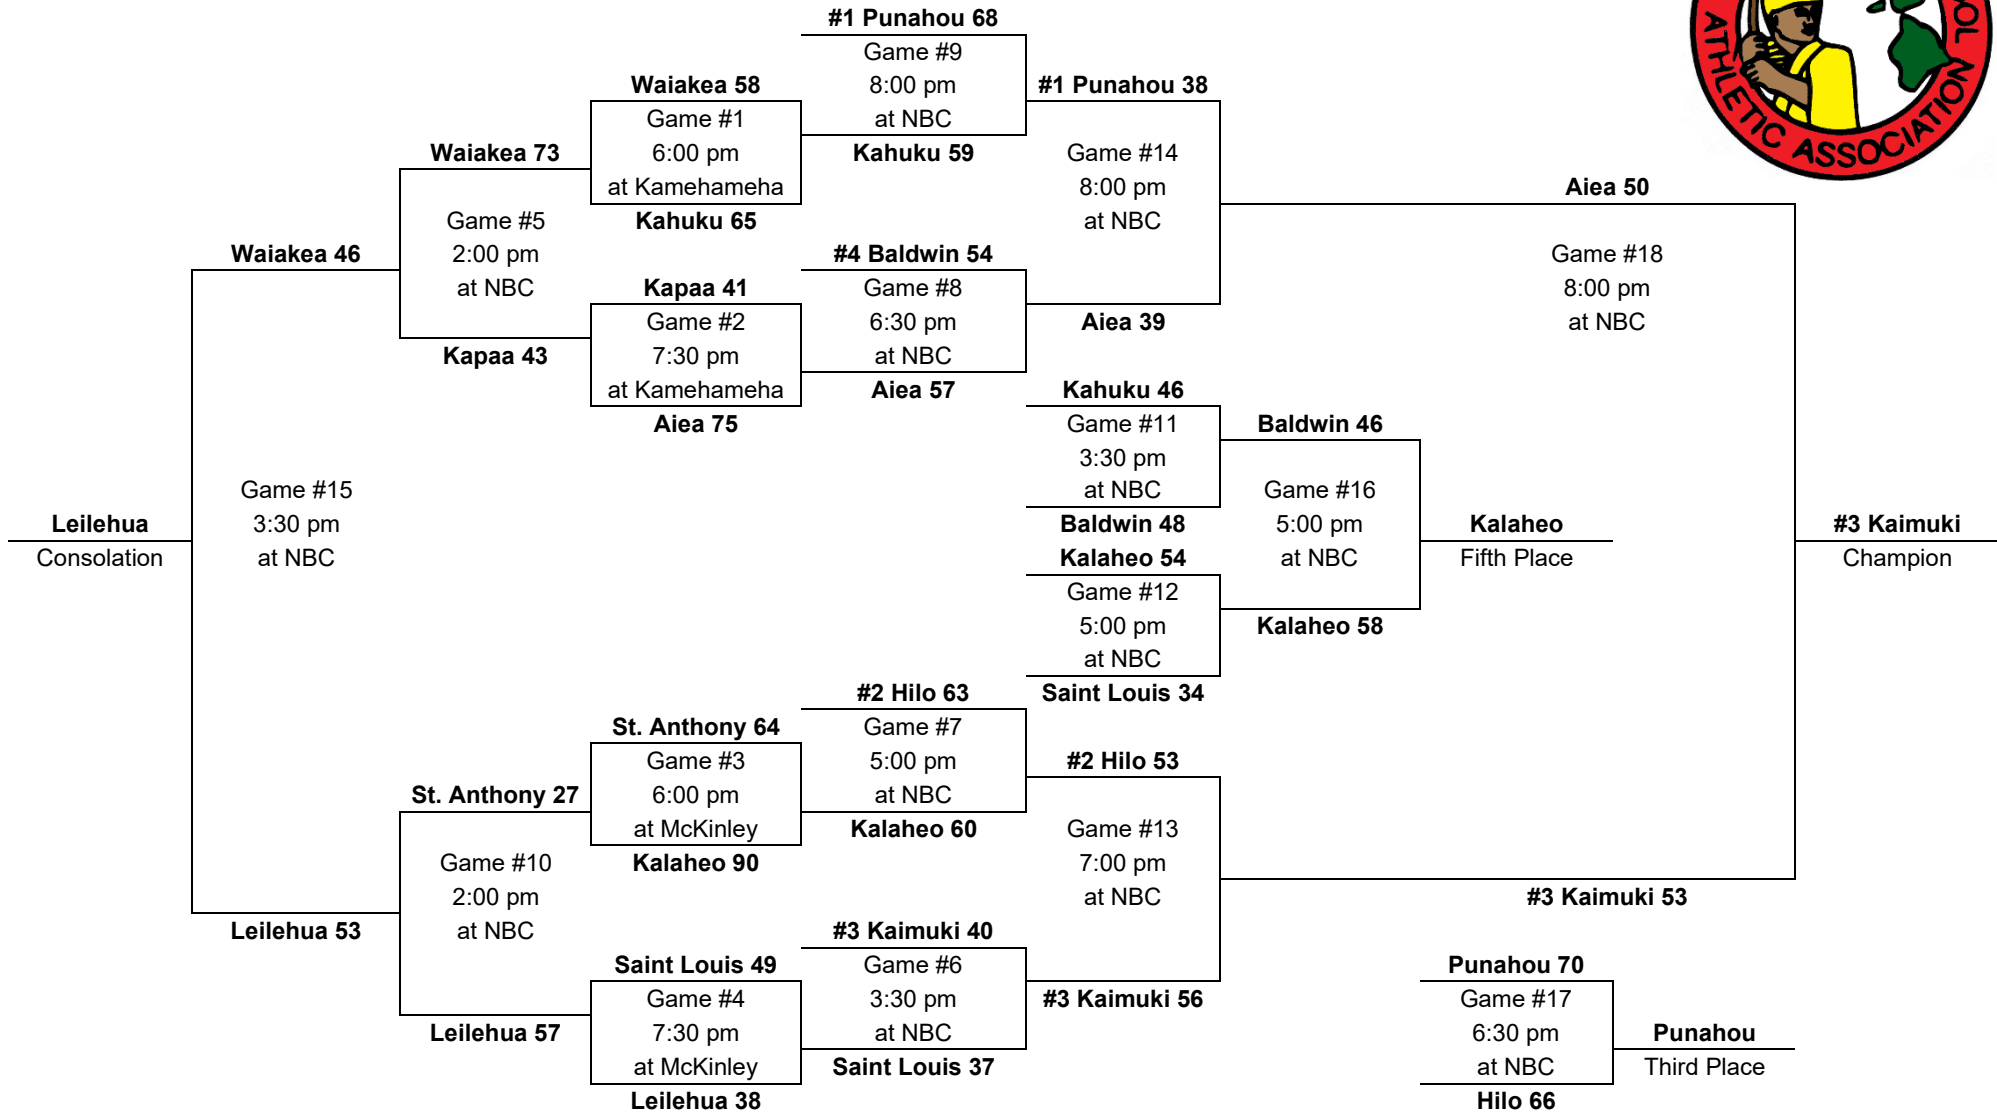

1993

– Boys Basketball - Division AA: 12-team tournament (McKinley gym, Kekuhaupio gym, Neal S. Blaisdell Arena)

Saturday,
Mar. 6

Thurs., Mar. 4
Friday, Mar. 5

Wednesday,
Mar. 3

Thursday,
Mar. 4

Friday,
Mar. 5

Saturday,
Mar. 6

PARTICIPATING TEAMS					MEDIA ALL-TOURNAMENT TEAM:	
OIA (5) 1. Kaimuki 2. Aiea 3. Kahuku 4. Kalaheo 5. Leilehua	ILH (2) 1. Punahou 2. Saint Louis	BIIF (2) 1. Hilo 2. Waiakea	MIL (2) 1. Baldwin 2. St. Anthony	KIF (1) 1. Kapaa	Kevin Wilson, Aiea (co-MVP)	Shannon Lee, Kaimuki (co-MVP)
					Alika Smith, Kalaheo	Casey Newman, Hilo
					John Neal, Kaimuki	Todd George, Aiea
					Leading scorers:	
					(3 games) Rick Tune, Punahou (53 pts, 17.6 ppg)	
					(4 games) Alika Smith, Kalaheo (78 pts, 19.5 ppg)	
					Todd George, Aiea (77 pts, 19.3 ppg)