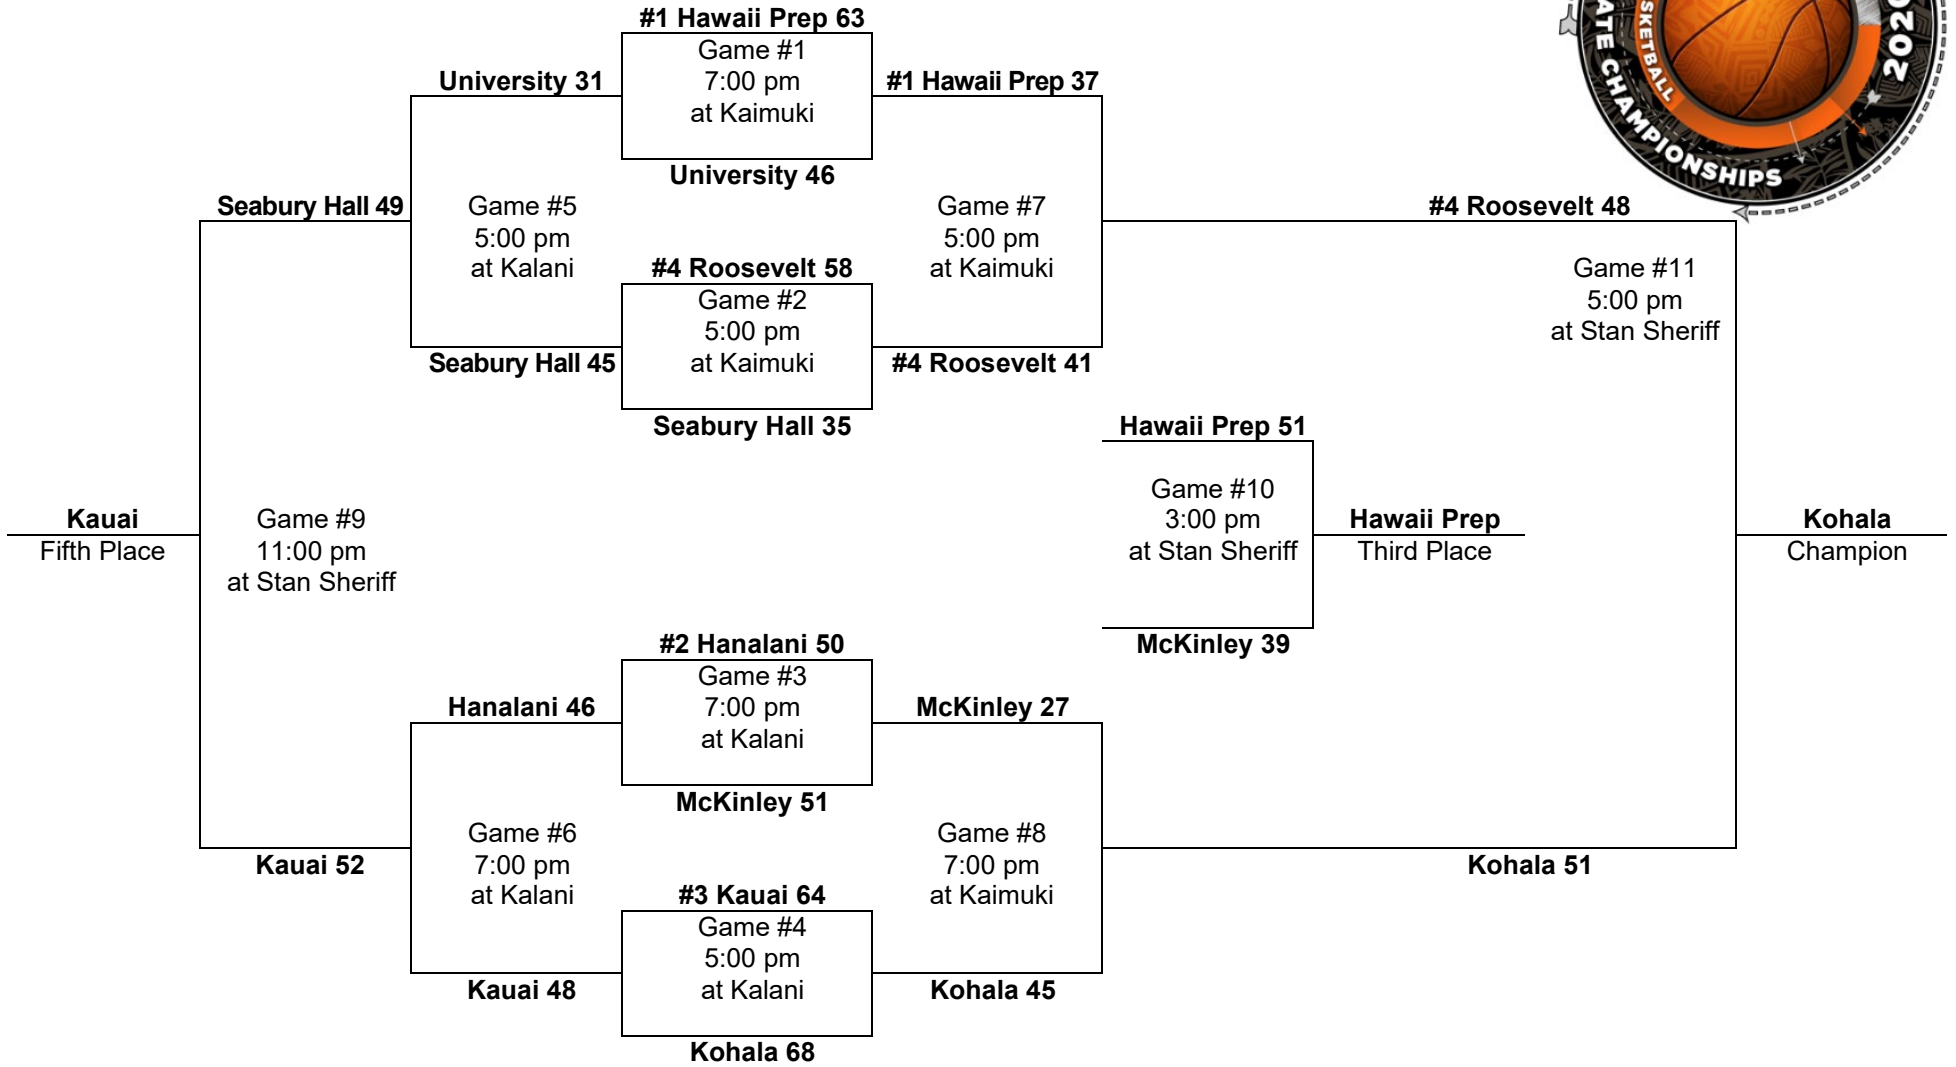

# 2020 – Boys Basketball - Division 2: 8-team tournament (Kalani gym, Kaimuki gym, Stan Sheriff Center)

**Friday**  
Feb. 21

**Thursday**  
Feb. 20

**Wednesday**  
Feb. 19

**Thursday**  
Feb. 20

**Friday**  
Feb. 21