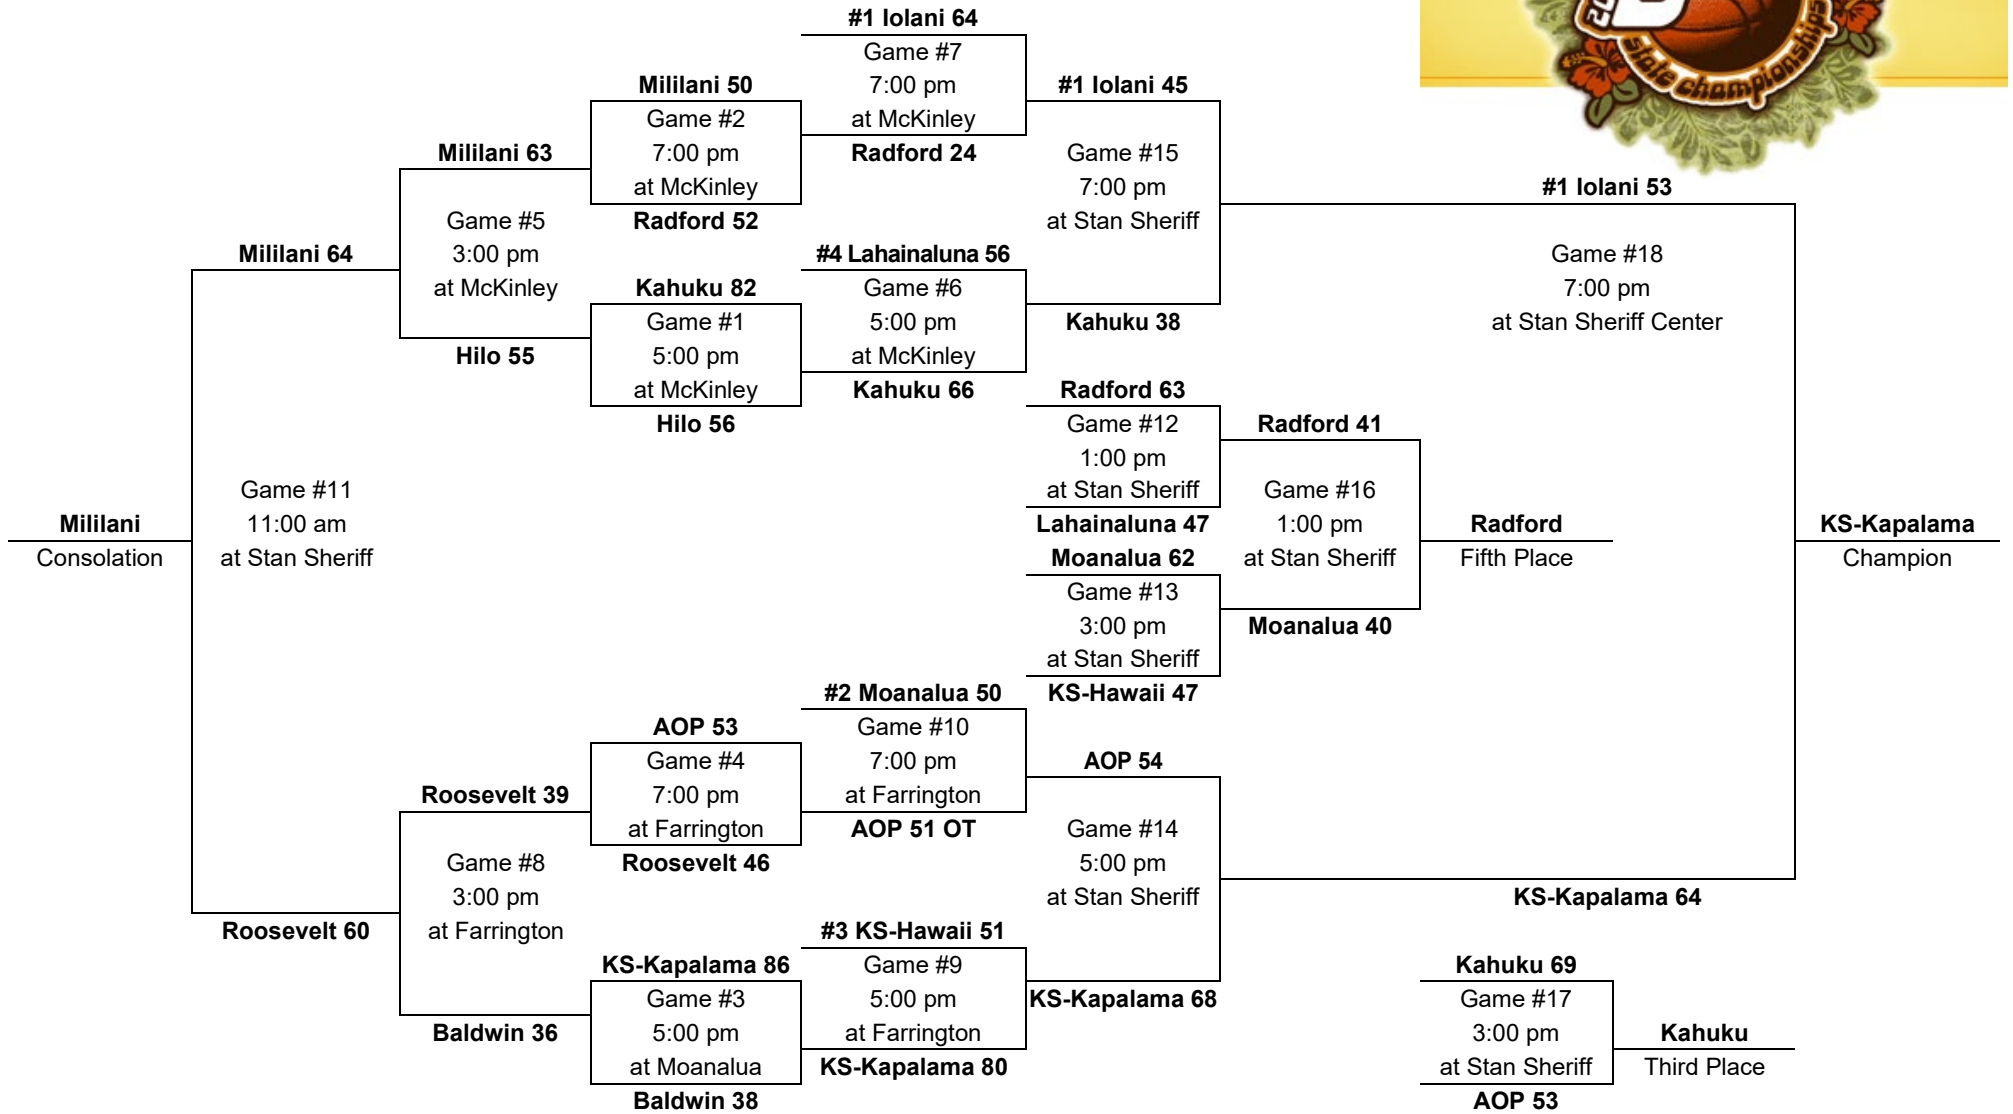

Friday,
Feb. 18

Thursday,
Feb. 17

Wednesday,
Feb. 16

Thursday,
Feb. 17

Friday,
Feb. 18

Saturday,
Feb. 19