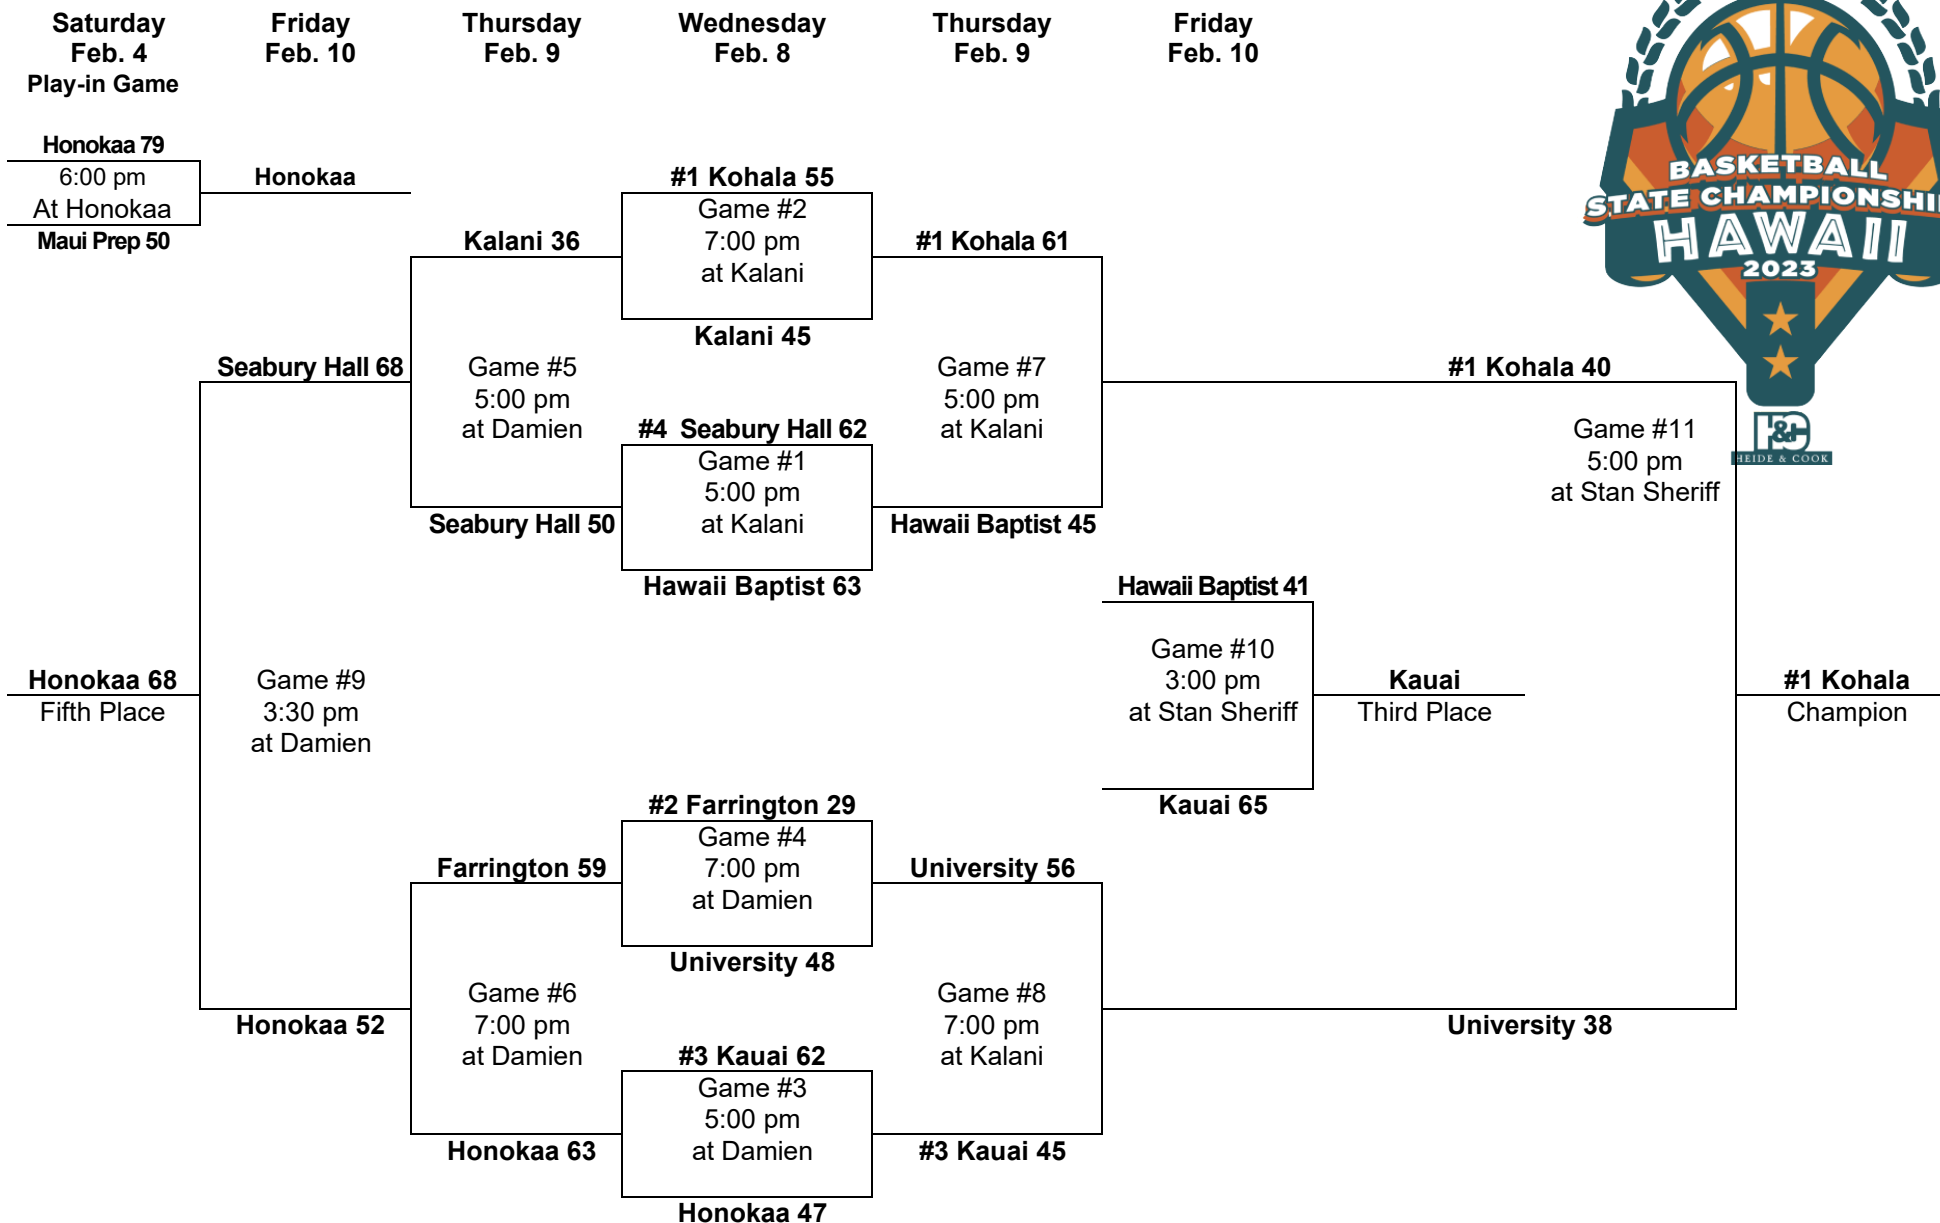

2023 – Boys Basketball - Division 2: 8-team tournament (Kalani gym, Damien Memorial gym, Stan Sheriff Center)

PARTICIPATING TEAMS					ALL TOURNAMENT TEAM:
OIA (2) 1. Farrington 2. Kalani	ILH (2) 1. Hawaii Baptist 2. University	BIIF (1/2) 1. Kohala 2. Honokaa	MIL (1/2) 1. Seabury Hall	KIF (1) 1. Kauai	Layden Kauka, Kohala – Most Outstanding Player Landon Kauka, Kohala Koa Laboy, University Joshua Rego, Kauai Trey Ambrozich, University Duke Mobley, University