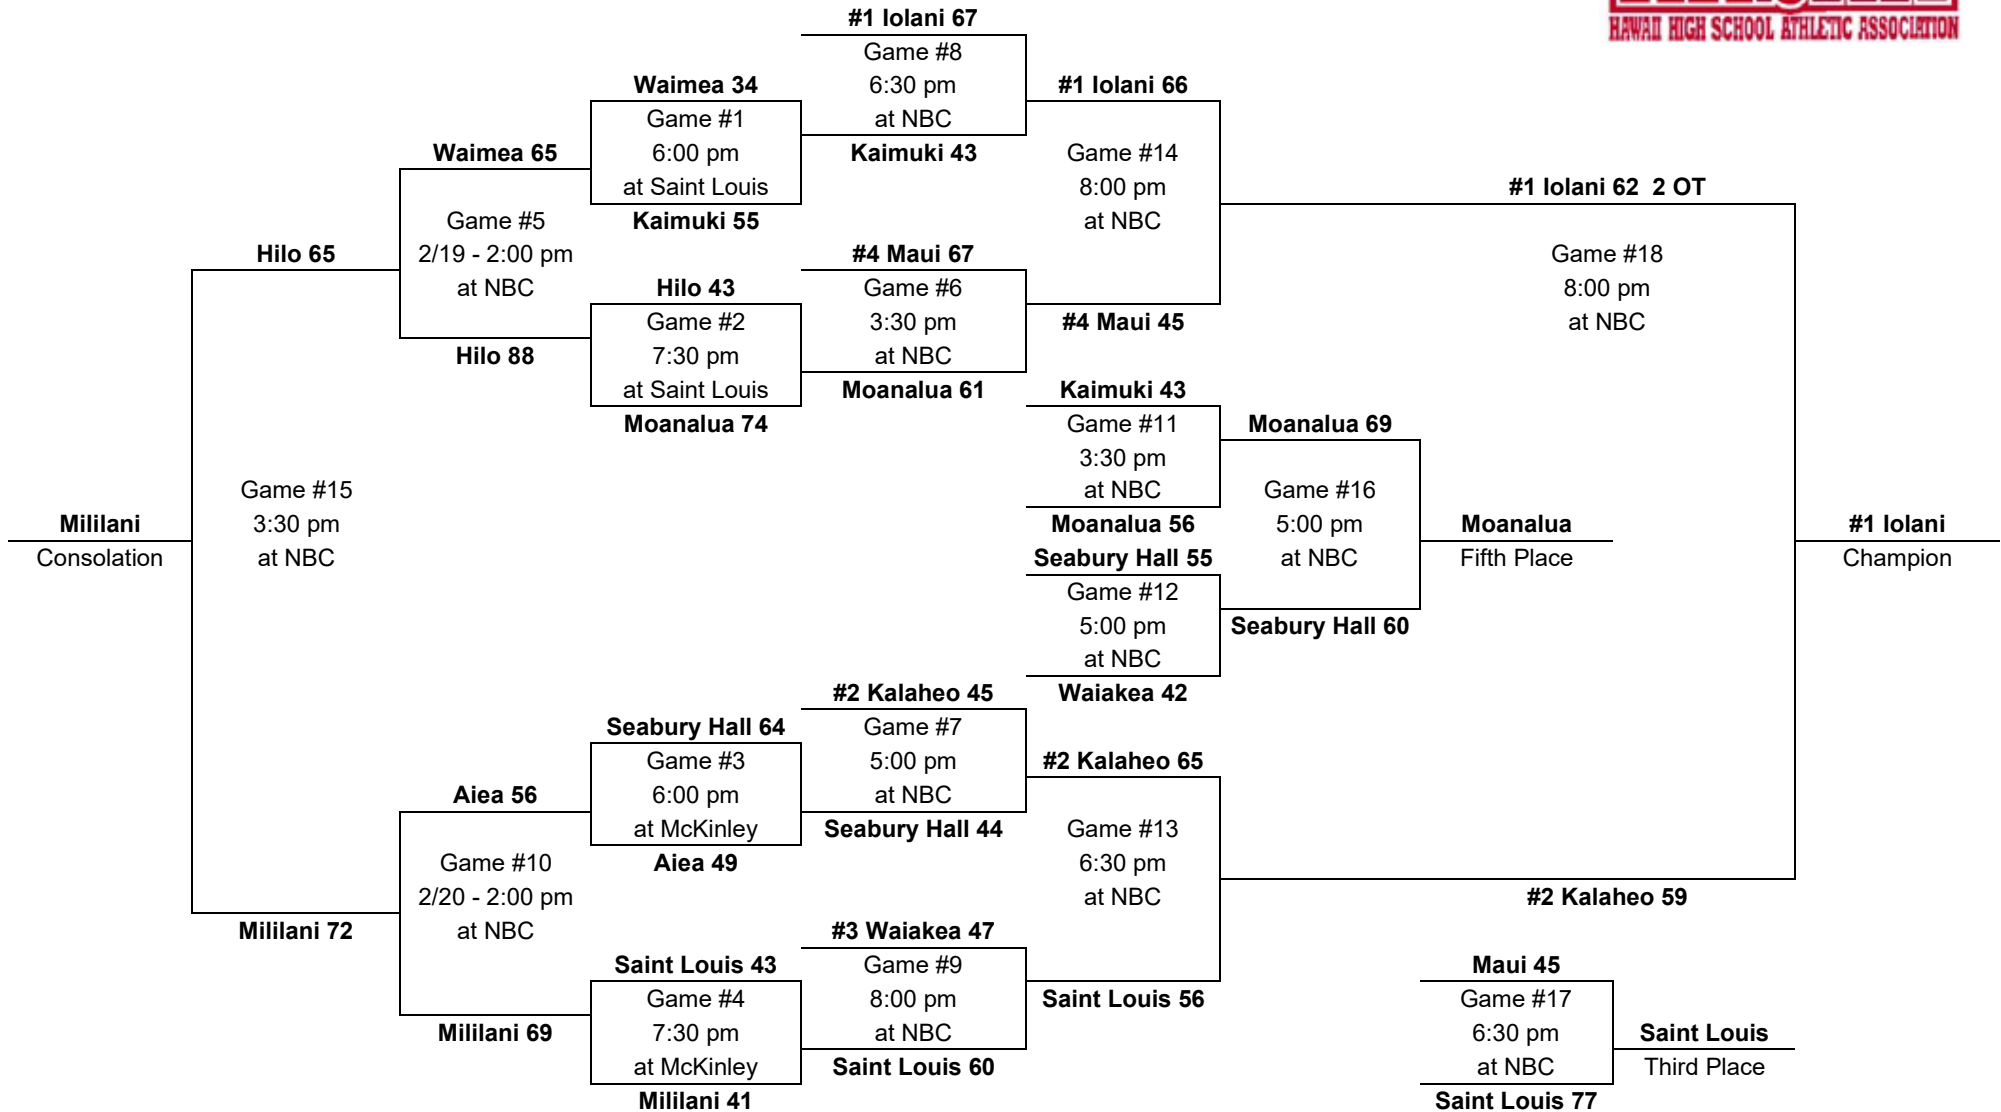

Saturday,
Feb. 21

Thurs., Feb. 19
Friday, Feb. 20

Wednesday,
Feb. 18

Thursday,
Feb. 19

Friday,
Feb. 20

Saturday,
Feb. 21