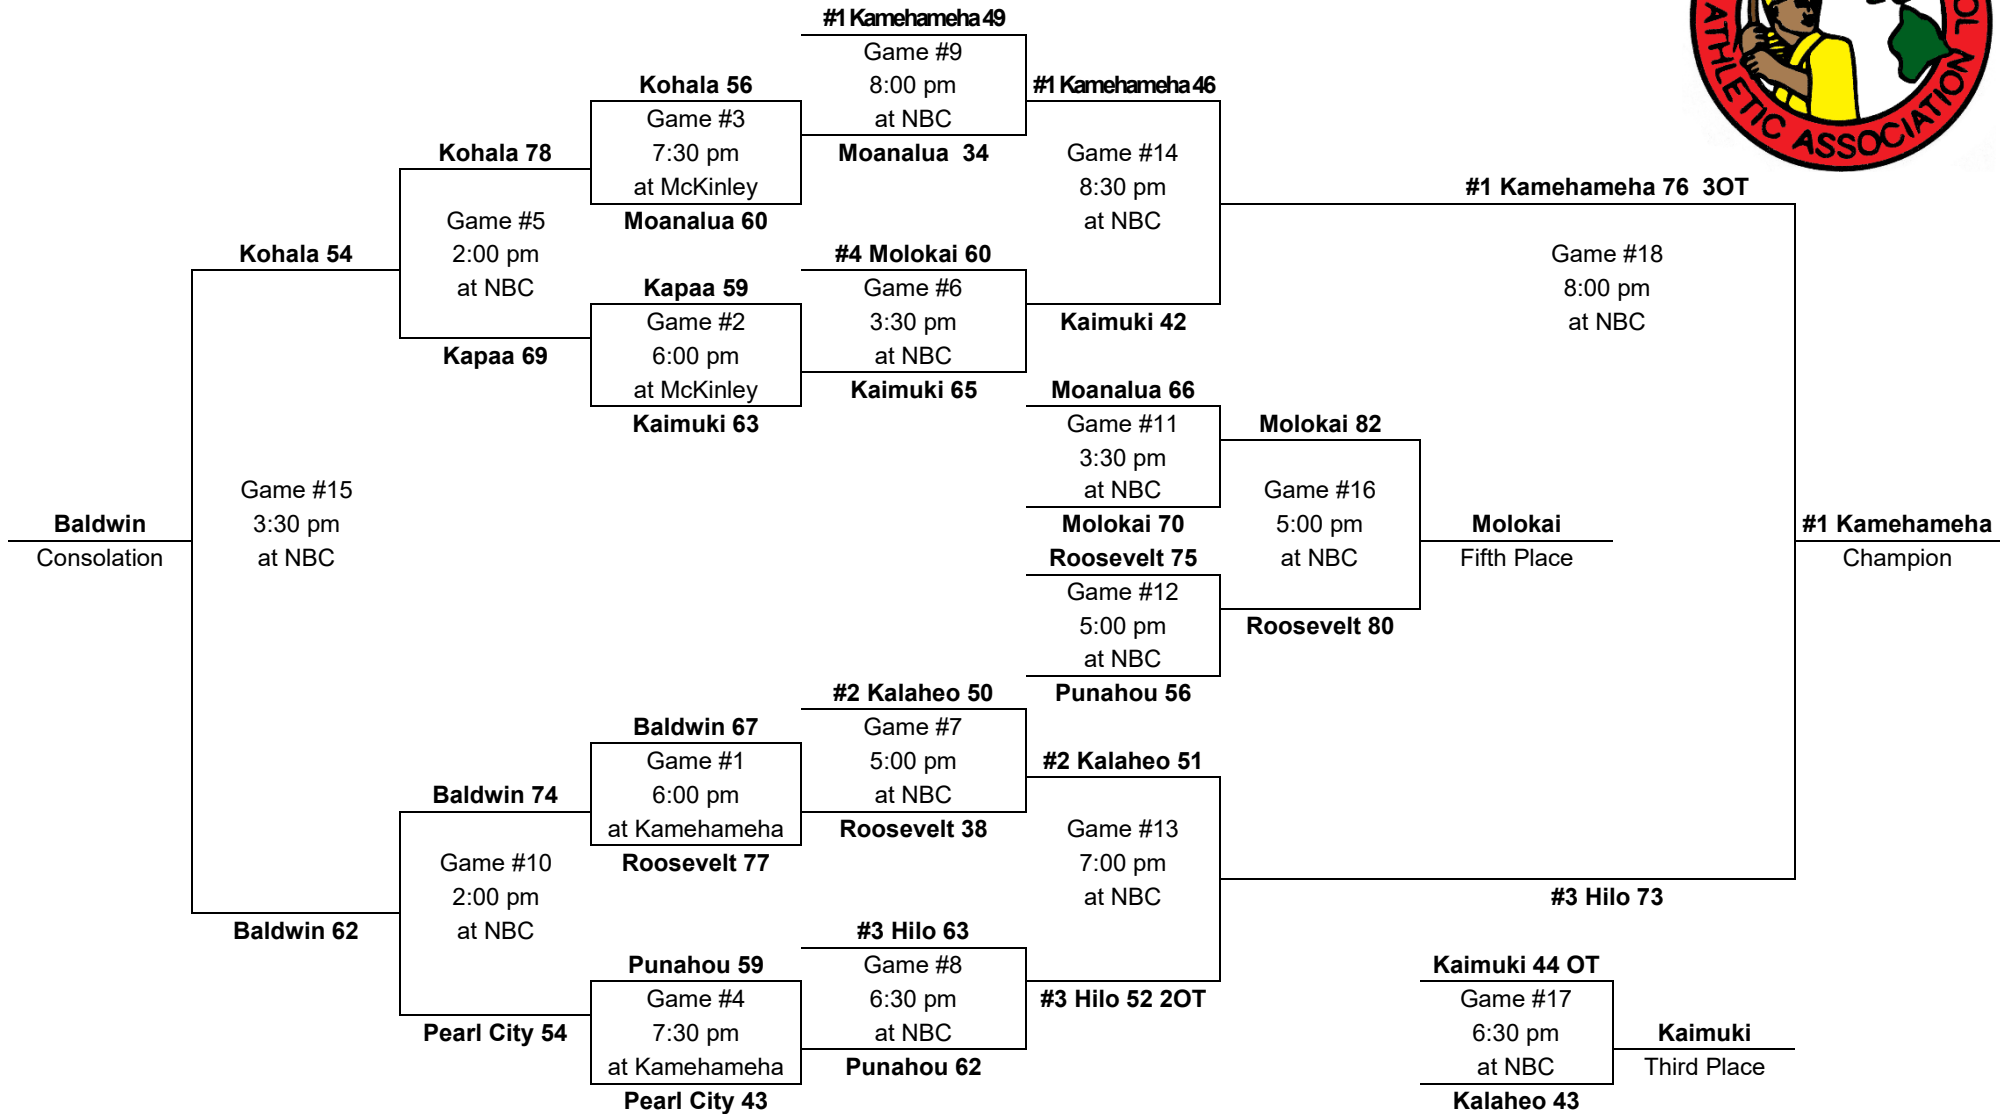

PARTICIPATING TEAMS					MEDIA ALL-TOURNAMENT TEAM: Louie Vargas, KS – MVP Kekoa Ng, Kamehameha      Tod Bello, Hilo Solomon Wakita, Hilo      Ken Houpo, Baldwin Brandyn Akana, Molokai <b>Leading scorers:</b> (3 games) Brandyn Akana, Molokai (32 fg, 5 3fg, 23-29 FT, 92 pts, 30.7 ppg) Ken Houpo, Baldwin (24 fg, 3 3fg, 12-18 FT, 71 pts, 23.7 ppg) (4 gm) Kai Machida, Roosevelt (19 fg, 13 3fg, 7-7 FT, 58 pts, 14.5 ppg)
OIA (5)	ILH (2)	BIIF (2)	MIL (2)	KIF (1)	
1. Kalaheo	1. Kamehameha	1. Hilo	1. Molokai	1. Kapaa	
2. Kaimuki	2. Punahou	2. Kohala	2. Baldwin		
3. Moanalua					
4. Roosevelt					
5. Pearl City					