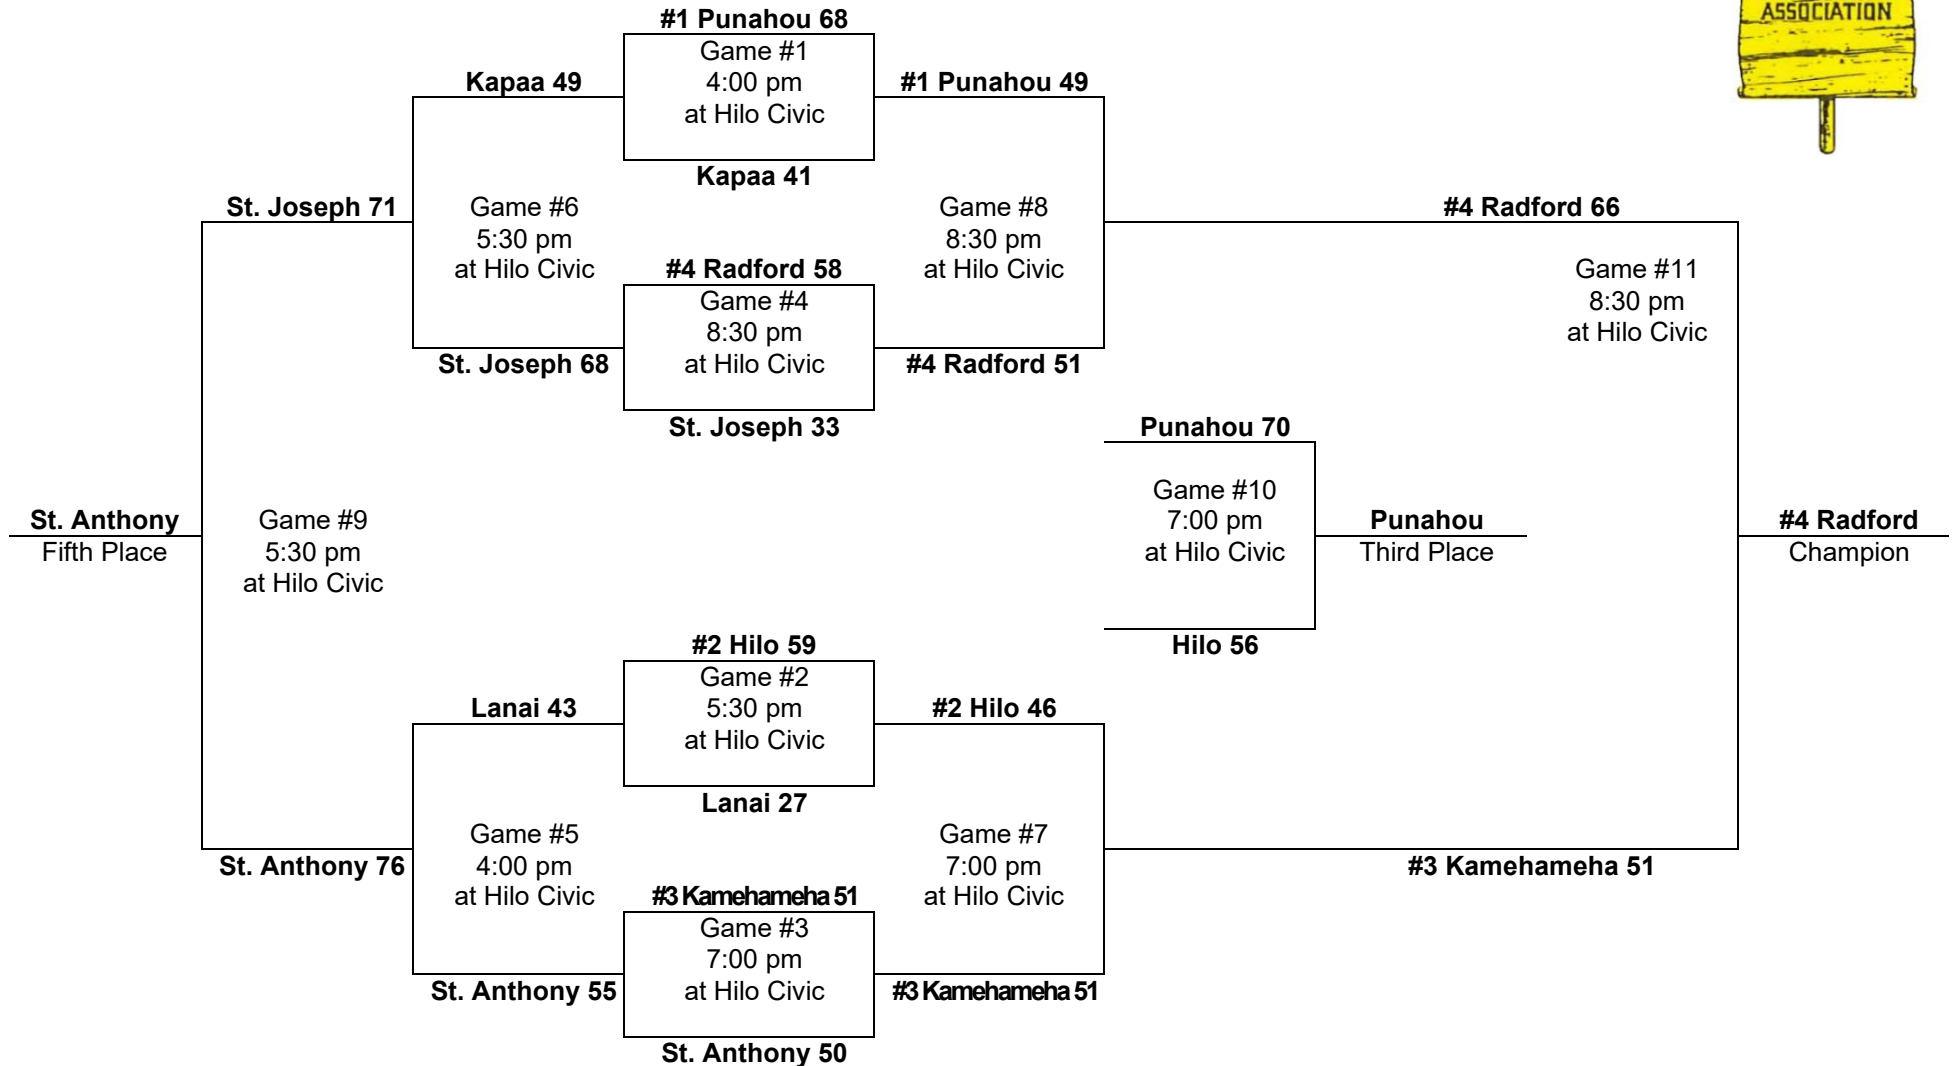

**Saturday
March 8**

**Friday
March 7**

**Thursday
March 6**

**Friday
March 7**

**Saturday
March 8**