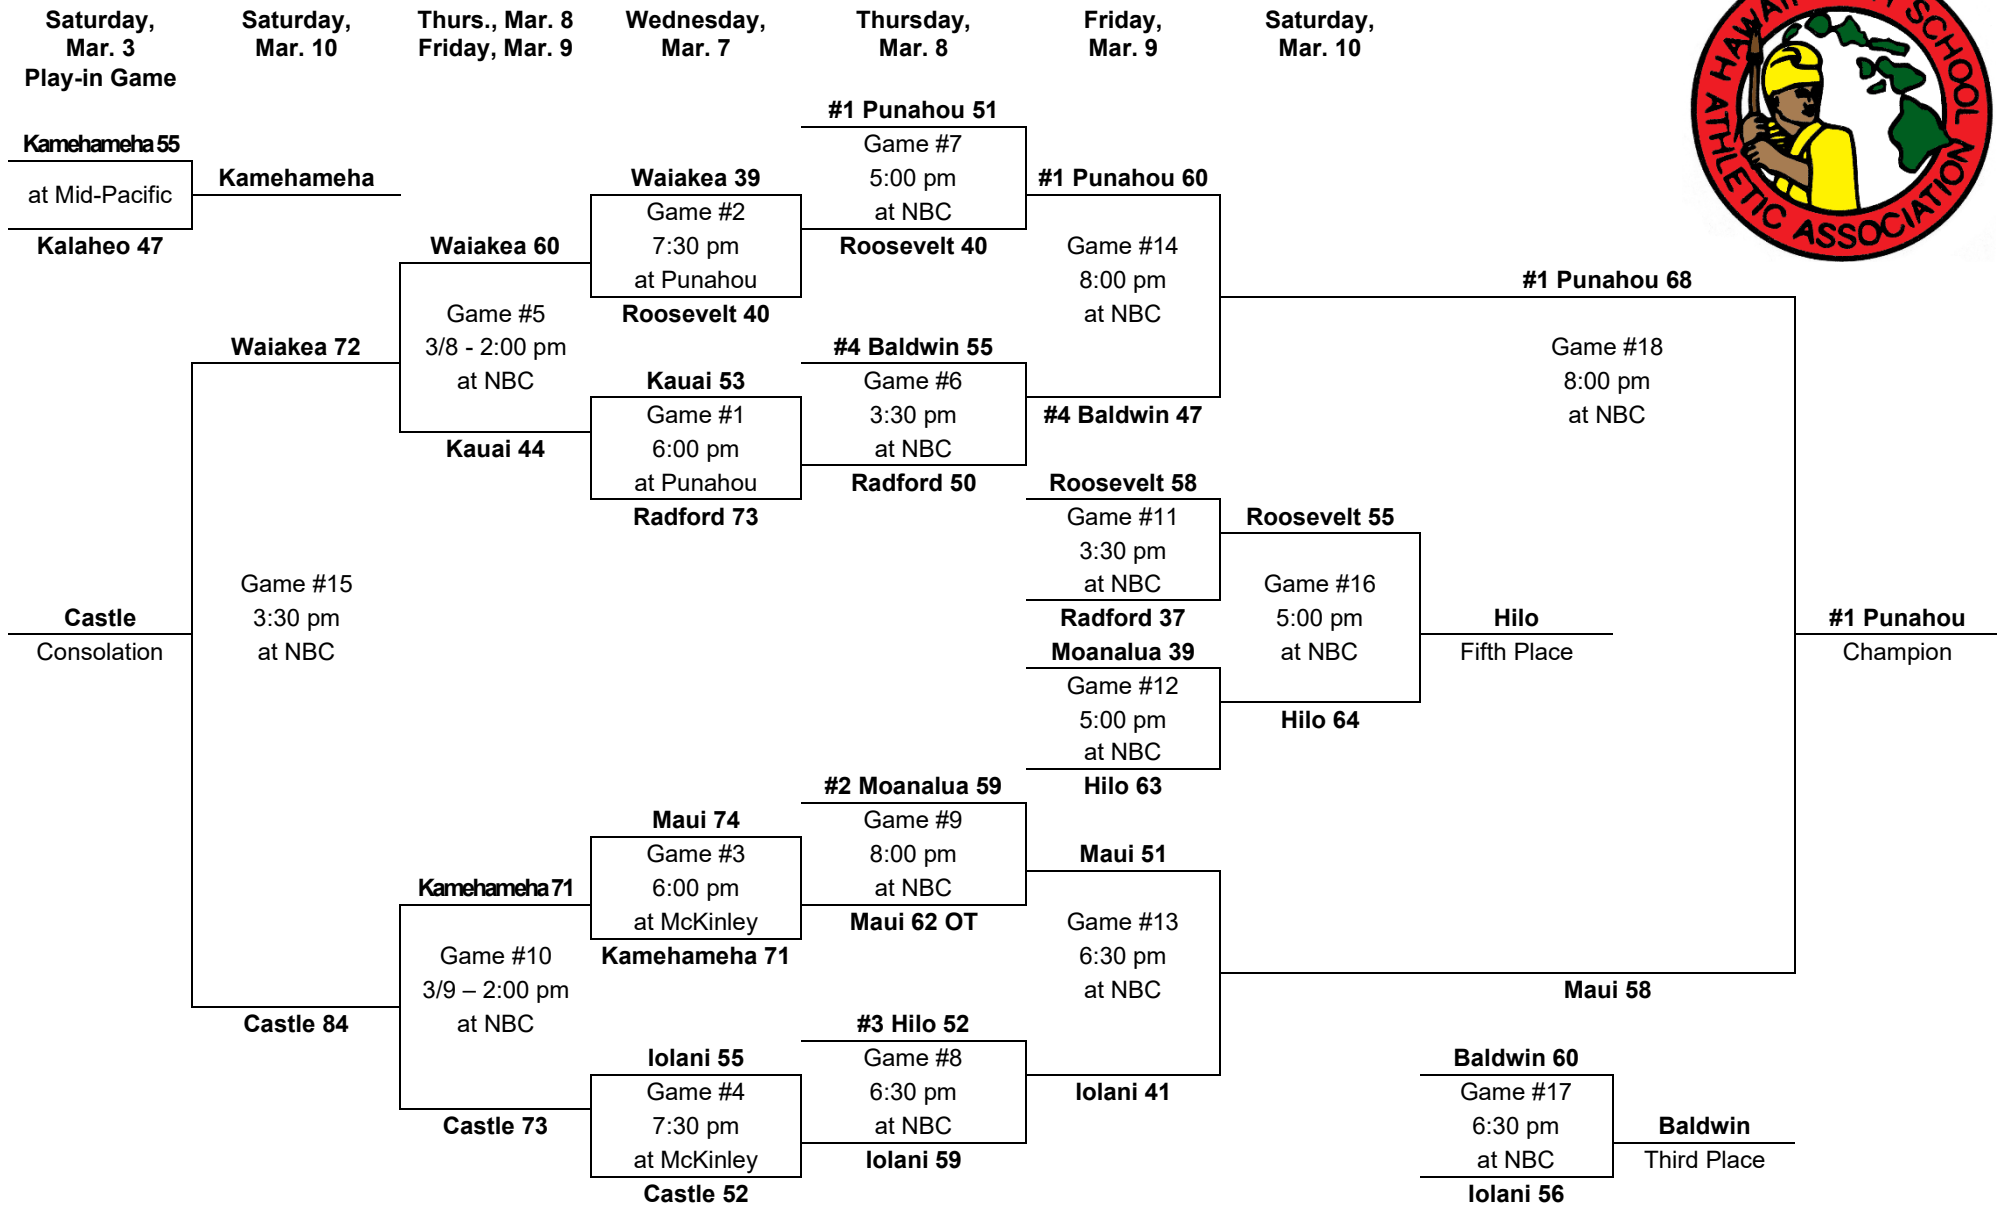

1990 – Boys Basketball - Division AA: 12-team tournament (McKinley gym, Hemmeter Fieldhouse, Neal S. Blaisdell Arena)

PARTICIPATING TEAMS					MEDIA ALL-TOURNAMENT TEAM: Chris Miller, Punahou – MVP	
OIA (4) 1. Moanalua 2. Radford 3. Roosevelt 4. Castle	ILH (3) 1. Punahou 2. Iolani 3. Kamehameha	BIIF (2) 1. Hilo 2. Waiakea	MIL (2) 1. Baldwin 2. Maui	KIF (1) 1. Kauai	Kevin Wong, Punahou Henry Acob, Maui	Perry Lam, Punahou Ty Brauch, Maui
Play-in: Kalaheo (OIA5) vs. Kamehameha (ILH3)					Leading scorers: (3 games) Teddy Agullana, Castle (26 FG, 1 3-FG, 25-34 FT, 78 pts, 26.0 ppg) (4 games) Ty Brauch, Maui (25 FG, 10 3-FG, 24-30 FT, 84 pts, 21.0 ppg)