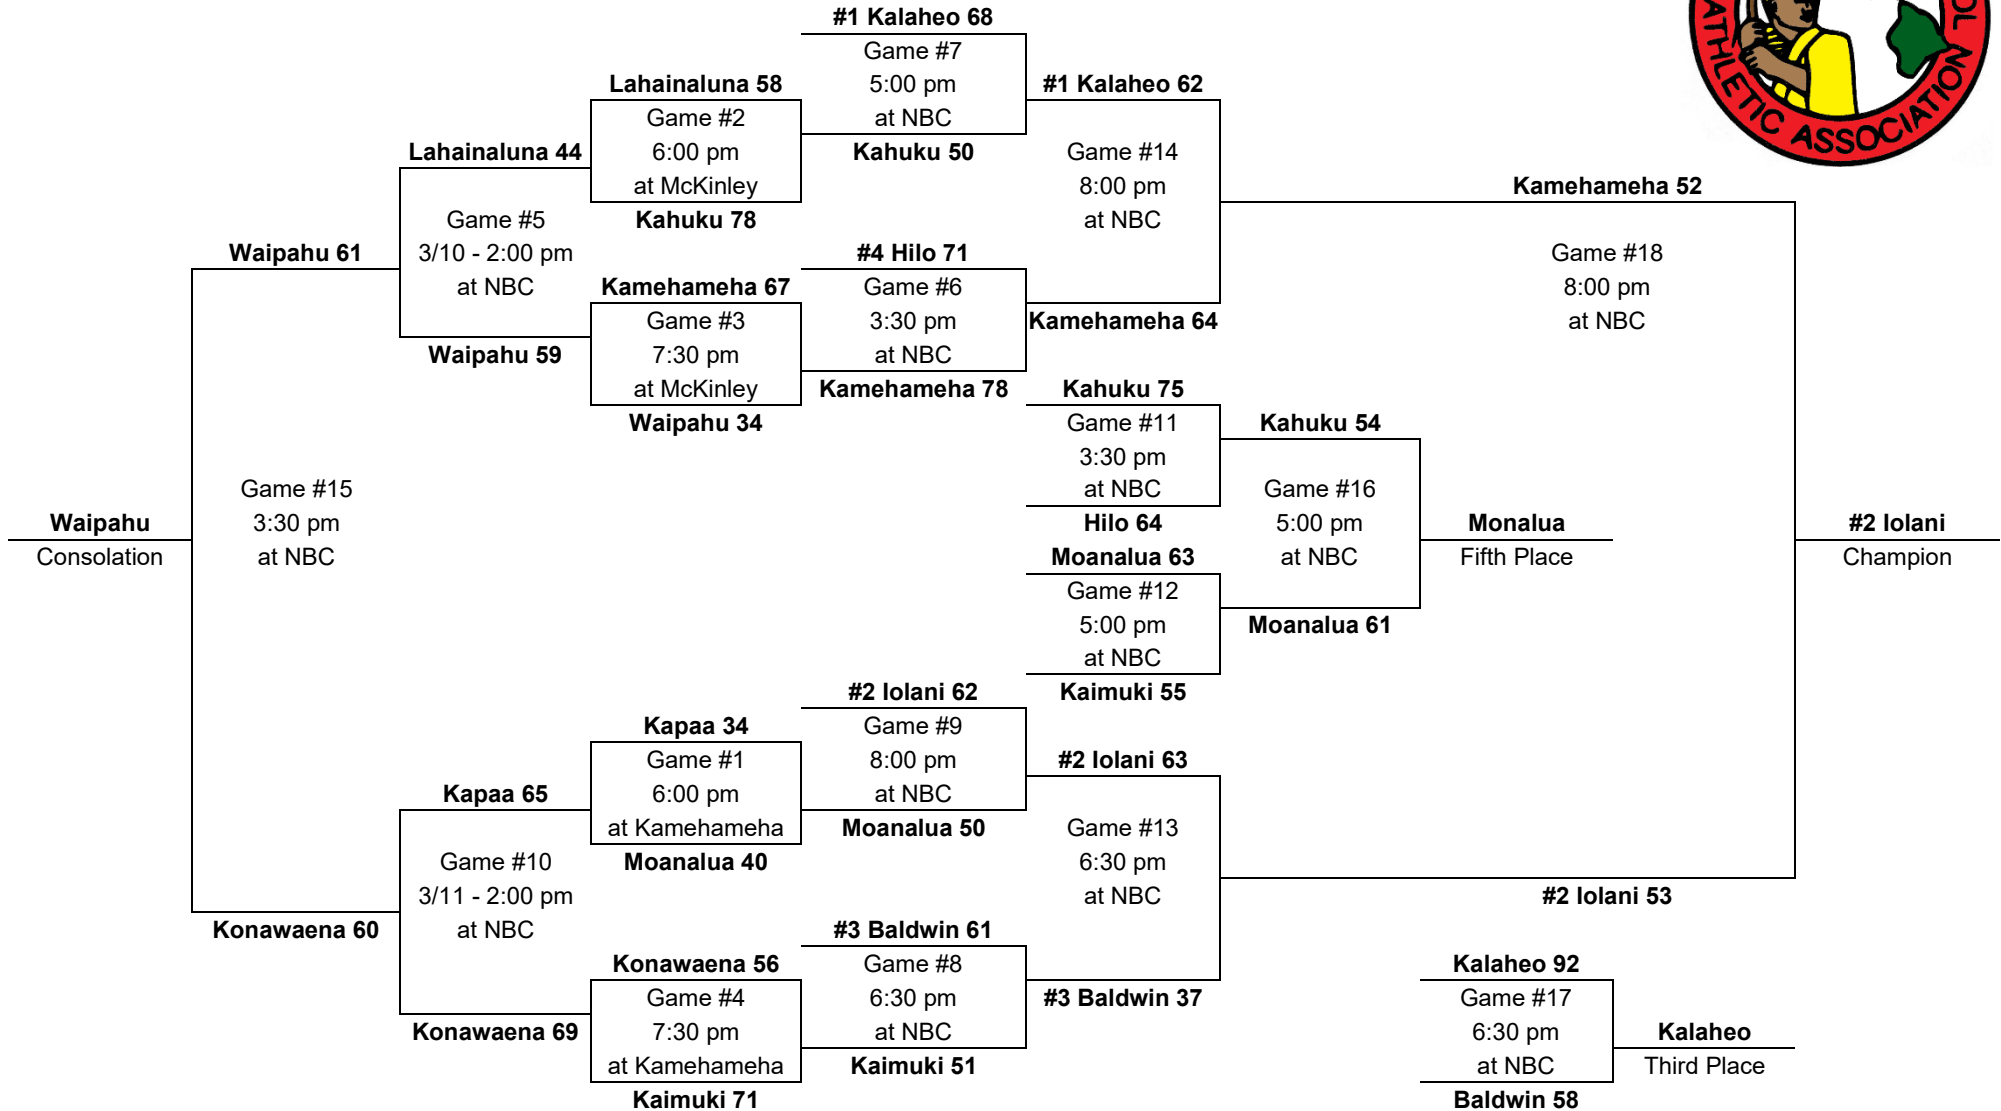

# 1994 – Boys Basketball - Division AA: 12-team tournament (McKinley gym, Kekuhaupio gym, Neal S. Blaisdell Arena)

Saturday, Mar. 12      Thurs., Mar. 10 / Friday, Mar. 11      Wednesday, Mar. 9      Thursday, Mar. 10      Friday, Mar. 11      Saturday, Mar. 12