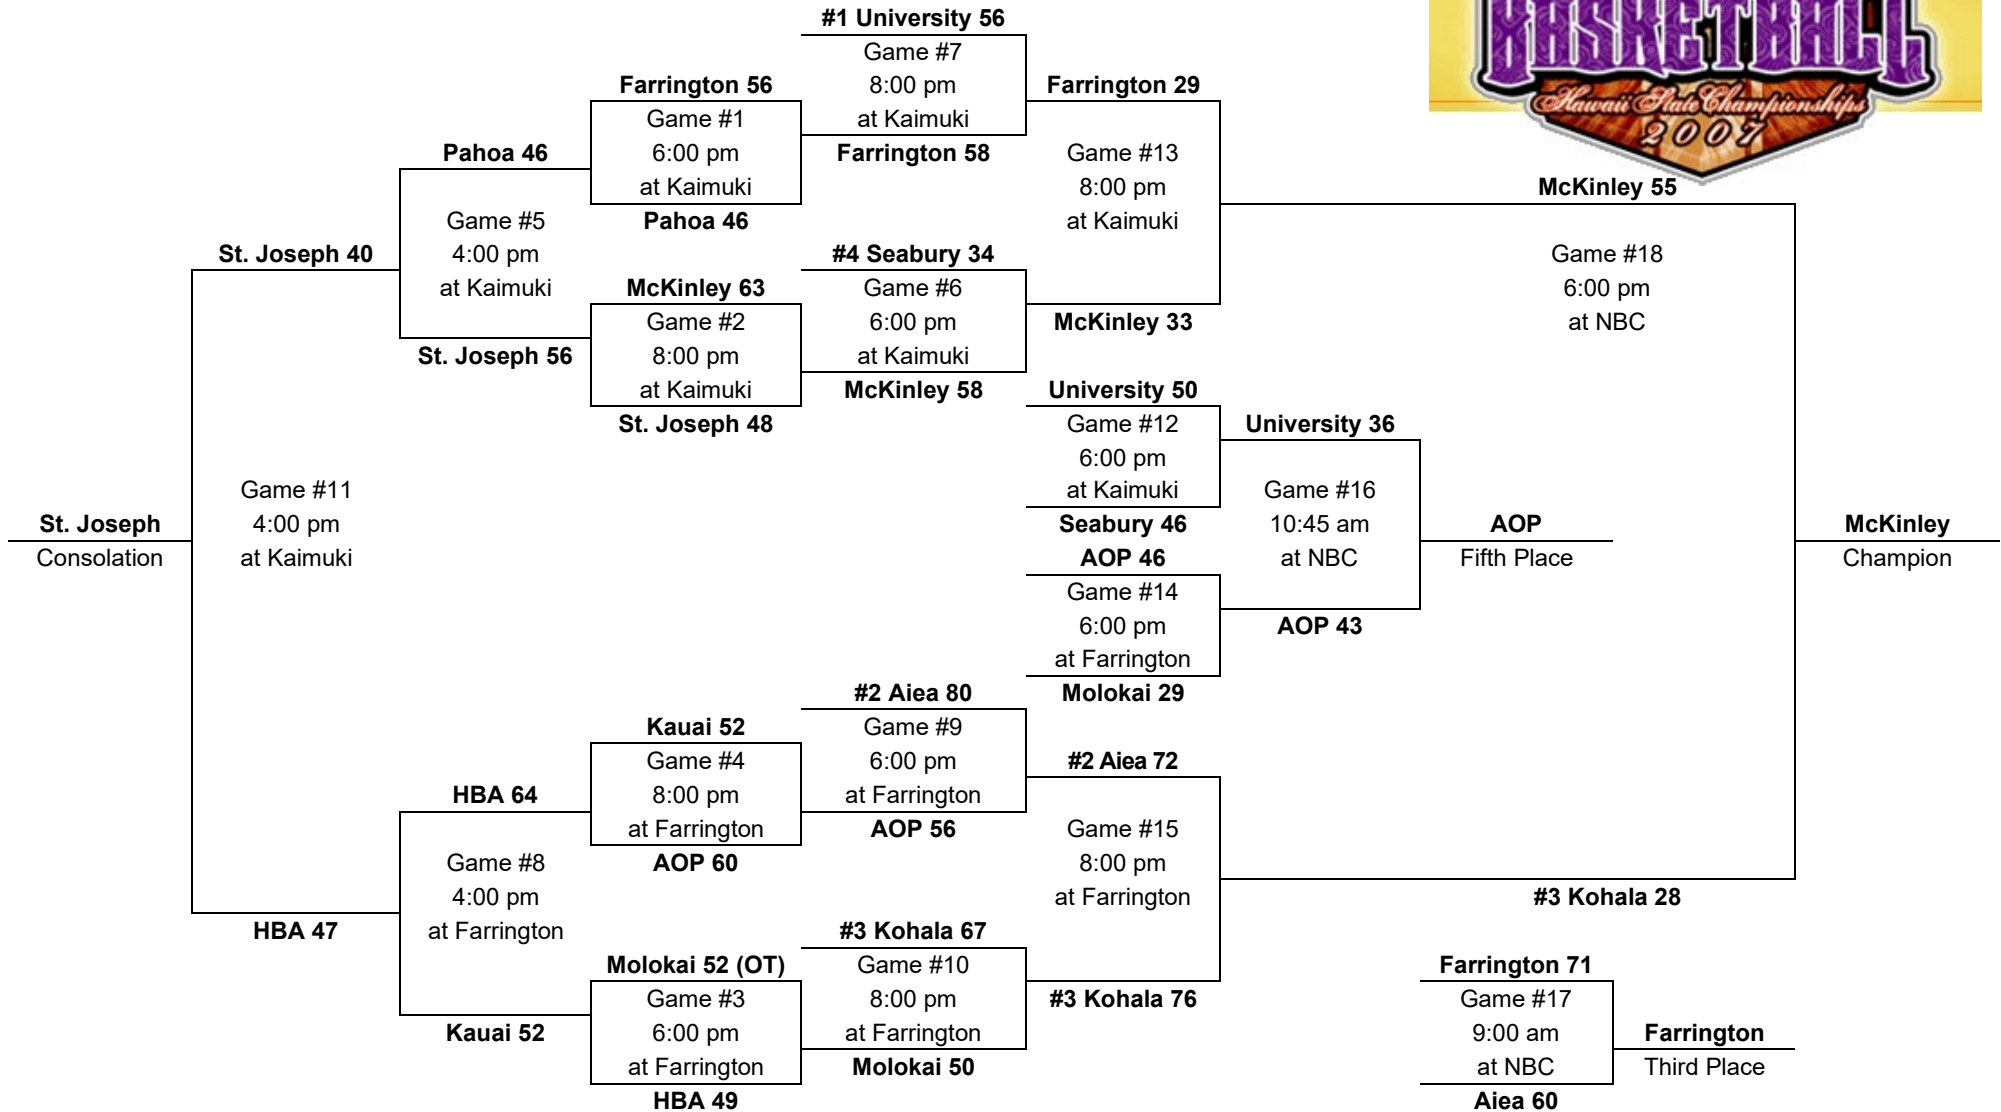

Thursday,
Feb. 22

Wednesday,
Feb. 21

Tuesday,
Feb. 20

Wednesday,
Feb. 21

Thursday,
Feb. 22

Friday,
Feb. 23