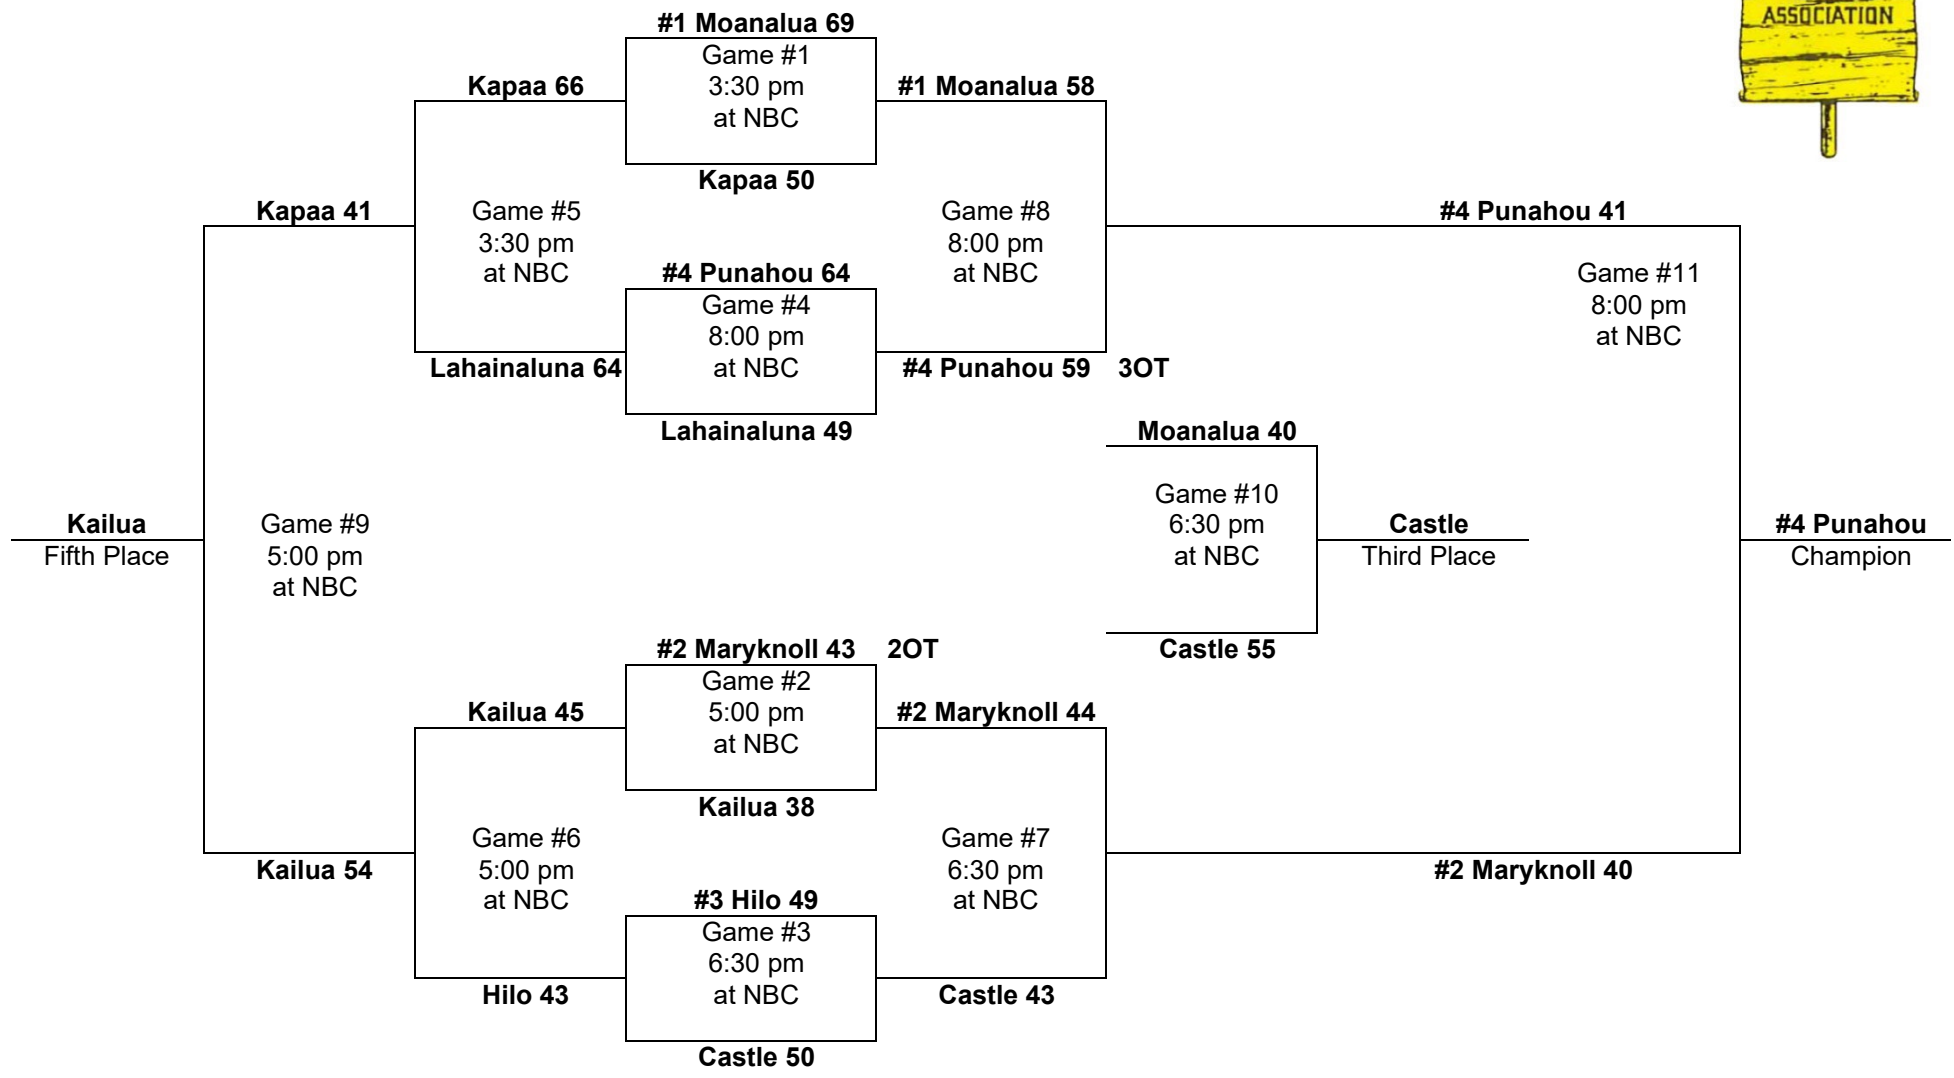

Saturday March 14   **Friday March 13**   **Thursday March 12**   **Friday March 13**   **Saturday March 14**