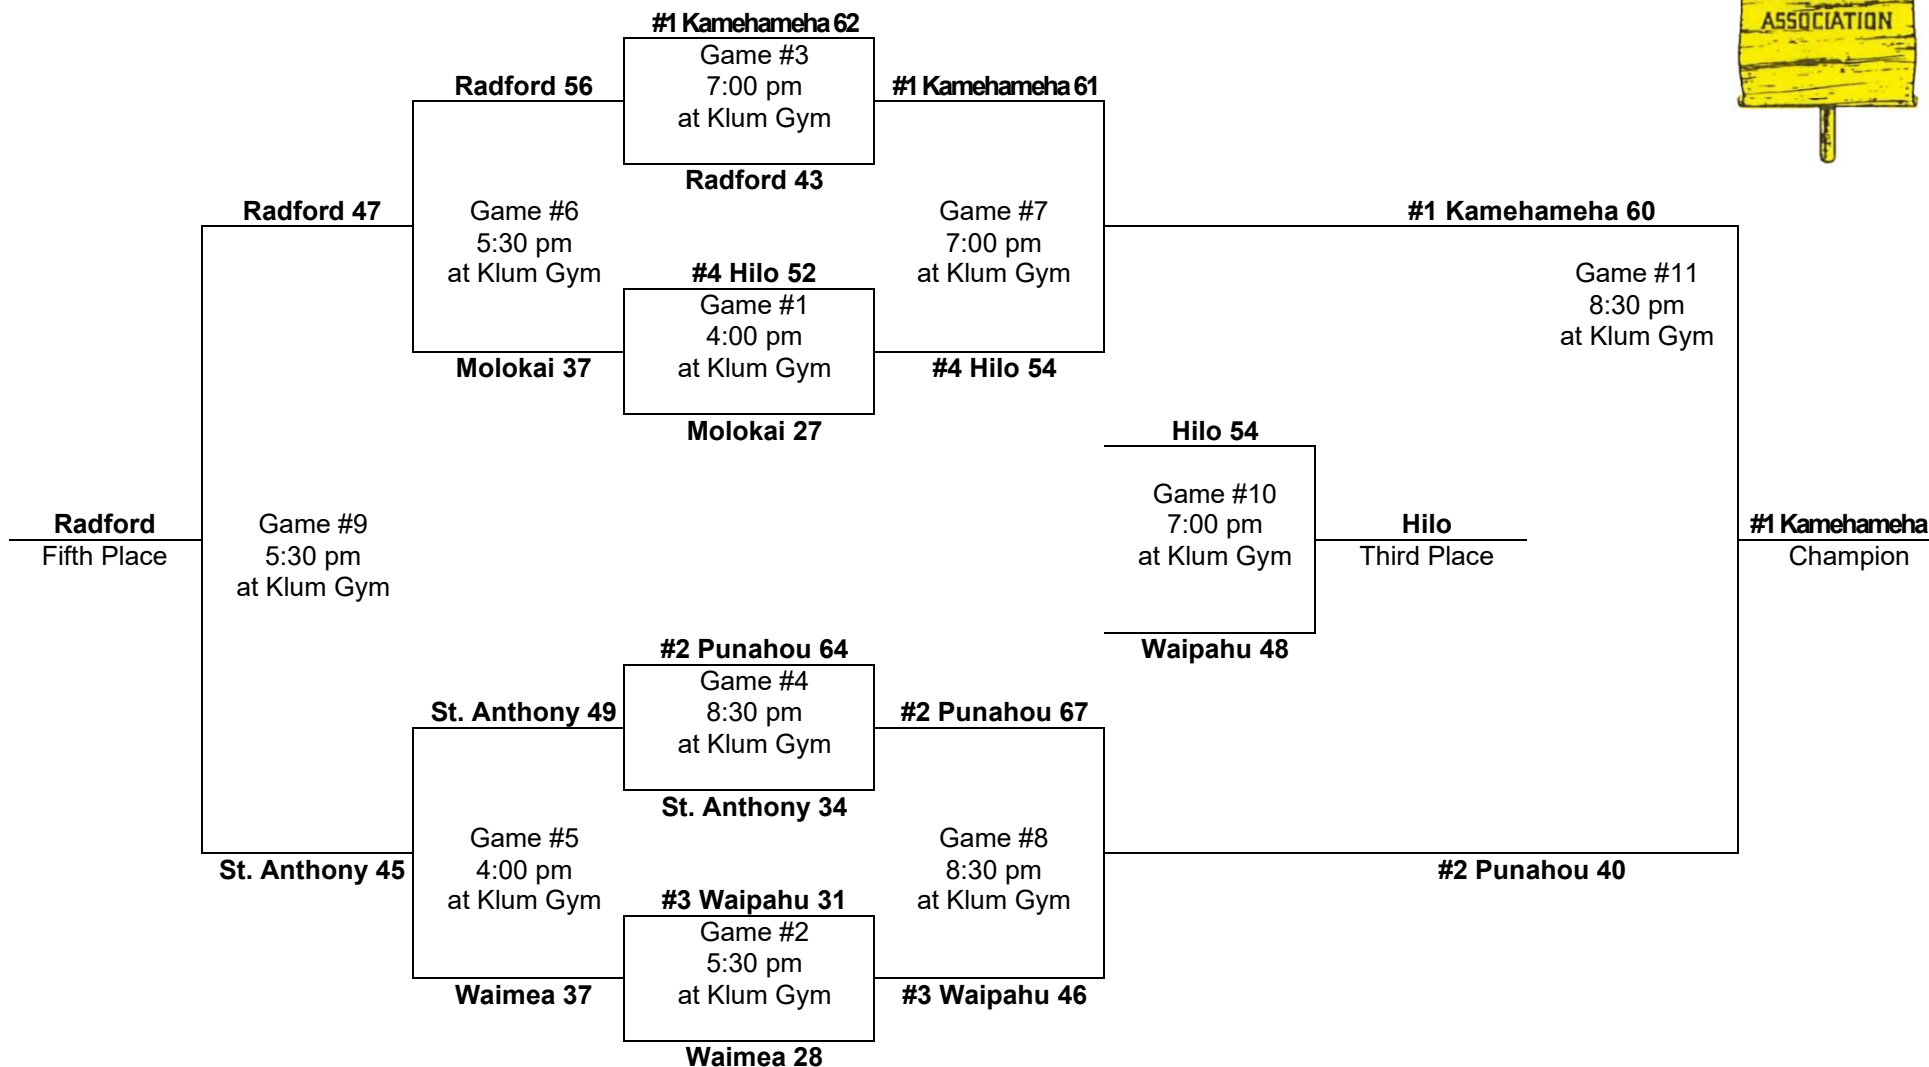

Saturday
March 2

Friday
March 1

Thursday
Feb. 28

Friday
March 1

Saturday
March 2