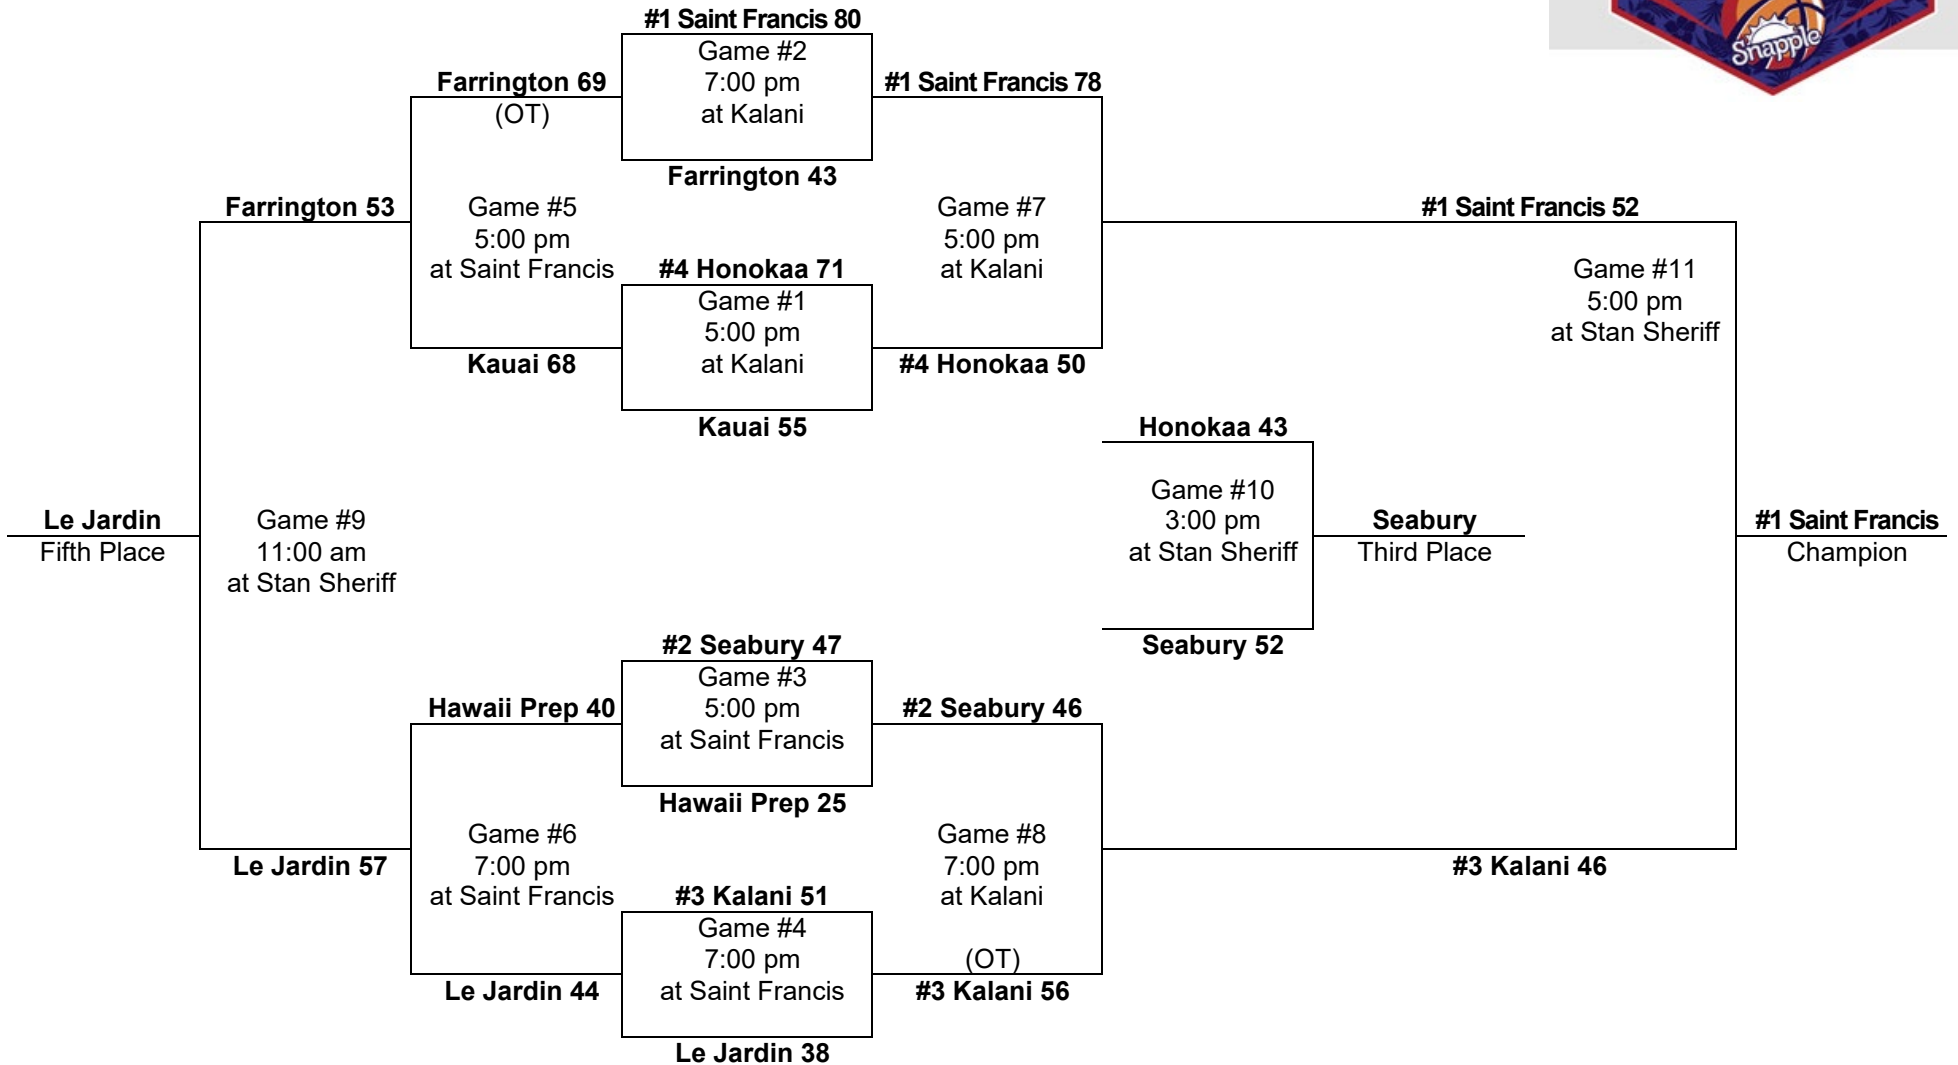

Friday
Feb. 17

Thursday
Feb. 16

Wednesday
Feb. 15

Thursday
Feb. 16

Friday
Feb. 17