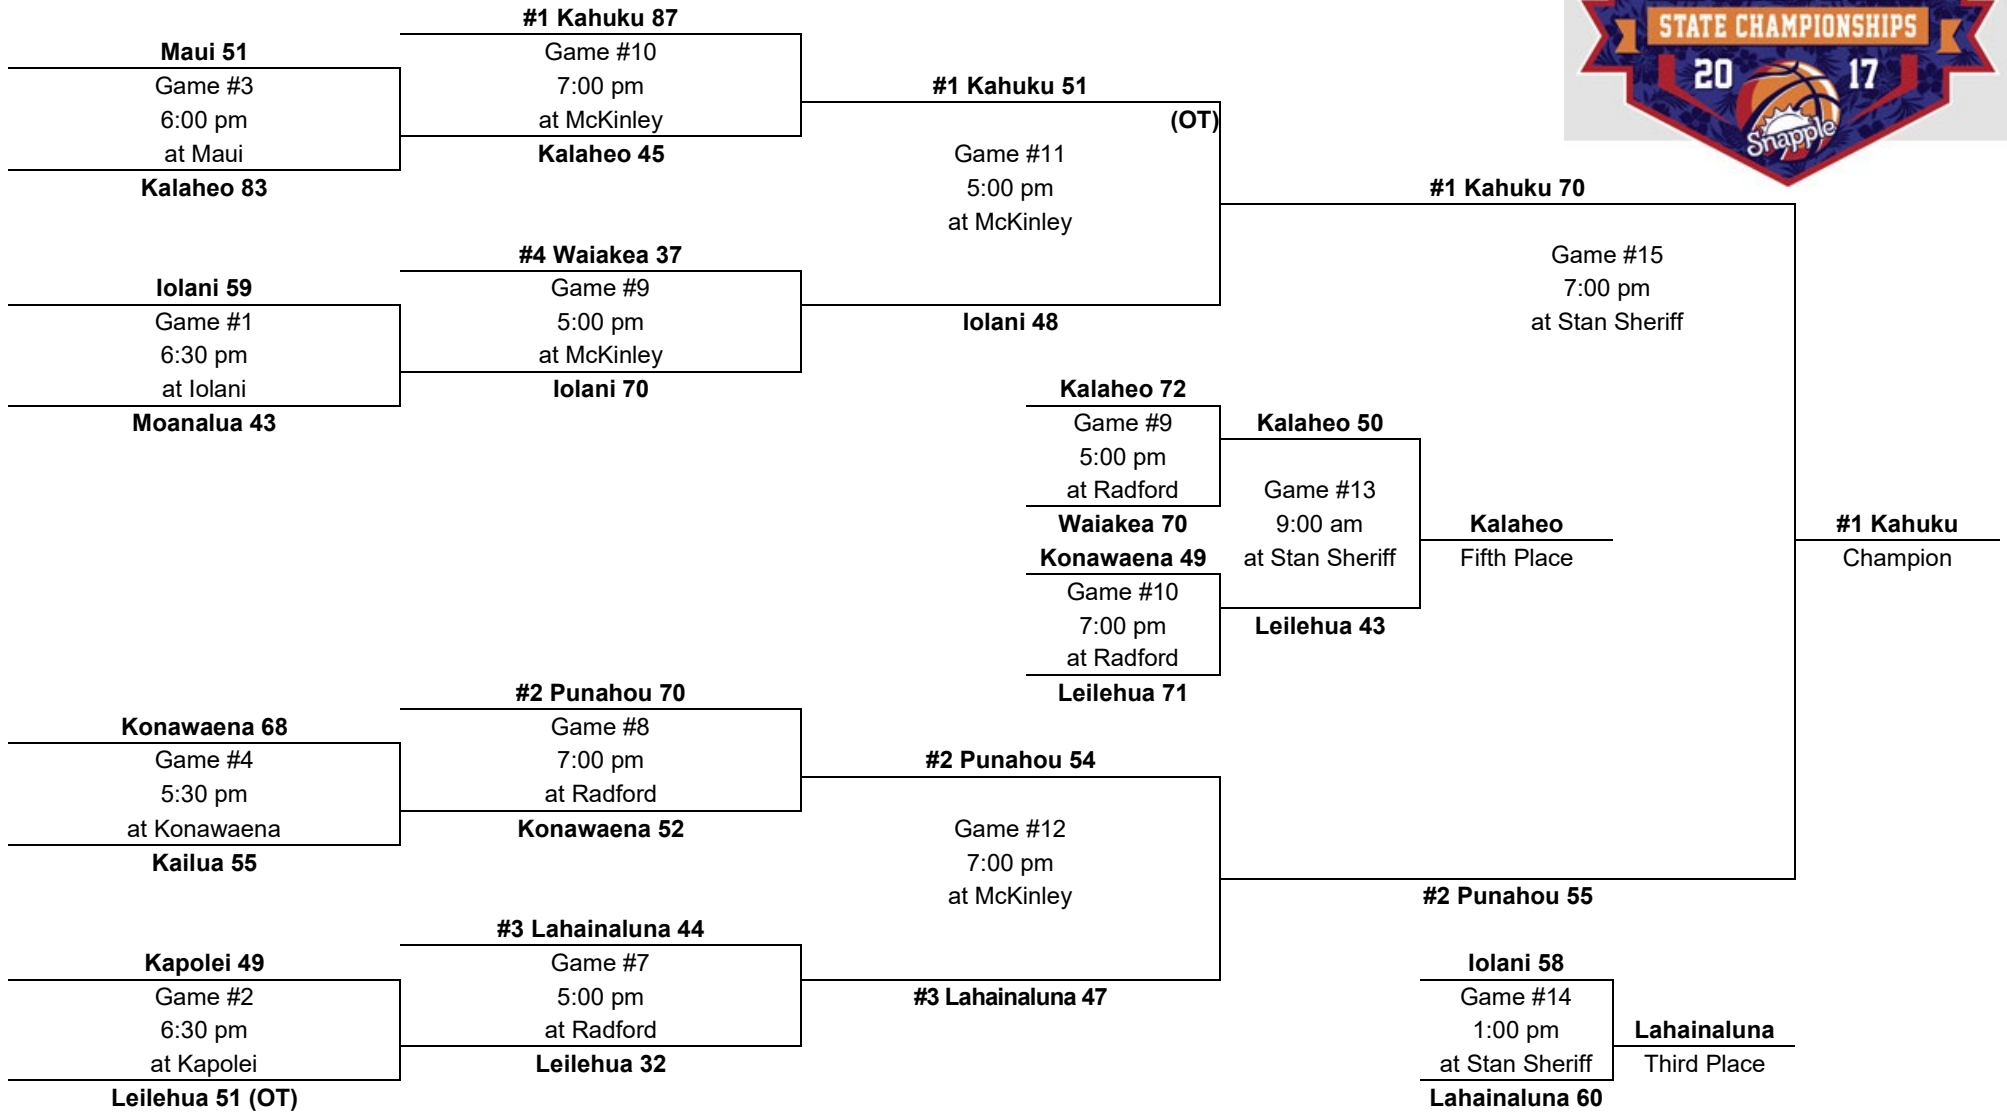

# 2017 – Boys Basketball - Division 1: 12-team tournament (School sites, McKinley gym, Radford gym, Stan Sheriff Center)

Monday, Feb. 13

Wednesday, Feb. 15

Thursday, Feb. 16

Friday, Feb. 17

PARTICIPATING TEAMS				ALL-TOURNAMENT TEAM: Samuta Avea, Kahuku – Most Outstanding Player Daniel Fotu, Kahuku Zayne Chong, Punahou Cole Mausolf, Punahou <b>Leading scorer:</b> (3 games) Austin Aukai, Konawaena (15-39 FG, 6-13 3-FG, 18-25 FT, 54 pts, 18.0 ppg) (4 games) Captain Whitlock, Kalaheo (24-75 FG, 9-40 3-FG, 16-30 FT, 73 pts, 18.3 ppg)
<b>OIA (6)</b> 1. Kahuku 2. Kapolei 3. Kailua 4. Moanalua 5. Kalaheo 6. Leilehua	<b>ILH (2)</b> 1. Punahou 2. Iolani	<b>BIIF (2)</b> 1. Waiakea 2. Konawaena	<b>MIL (2)</b> 1. Lahainaluna 2. Maui	