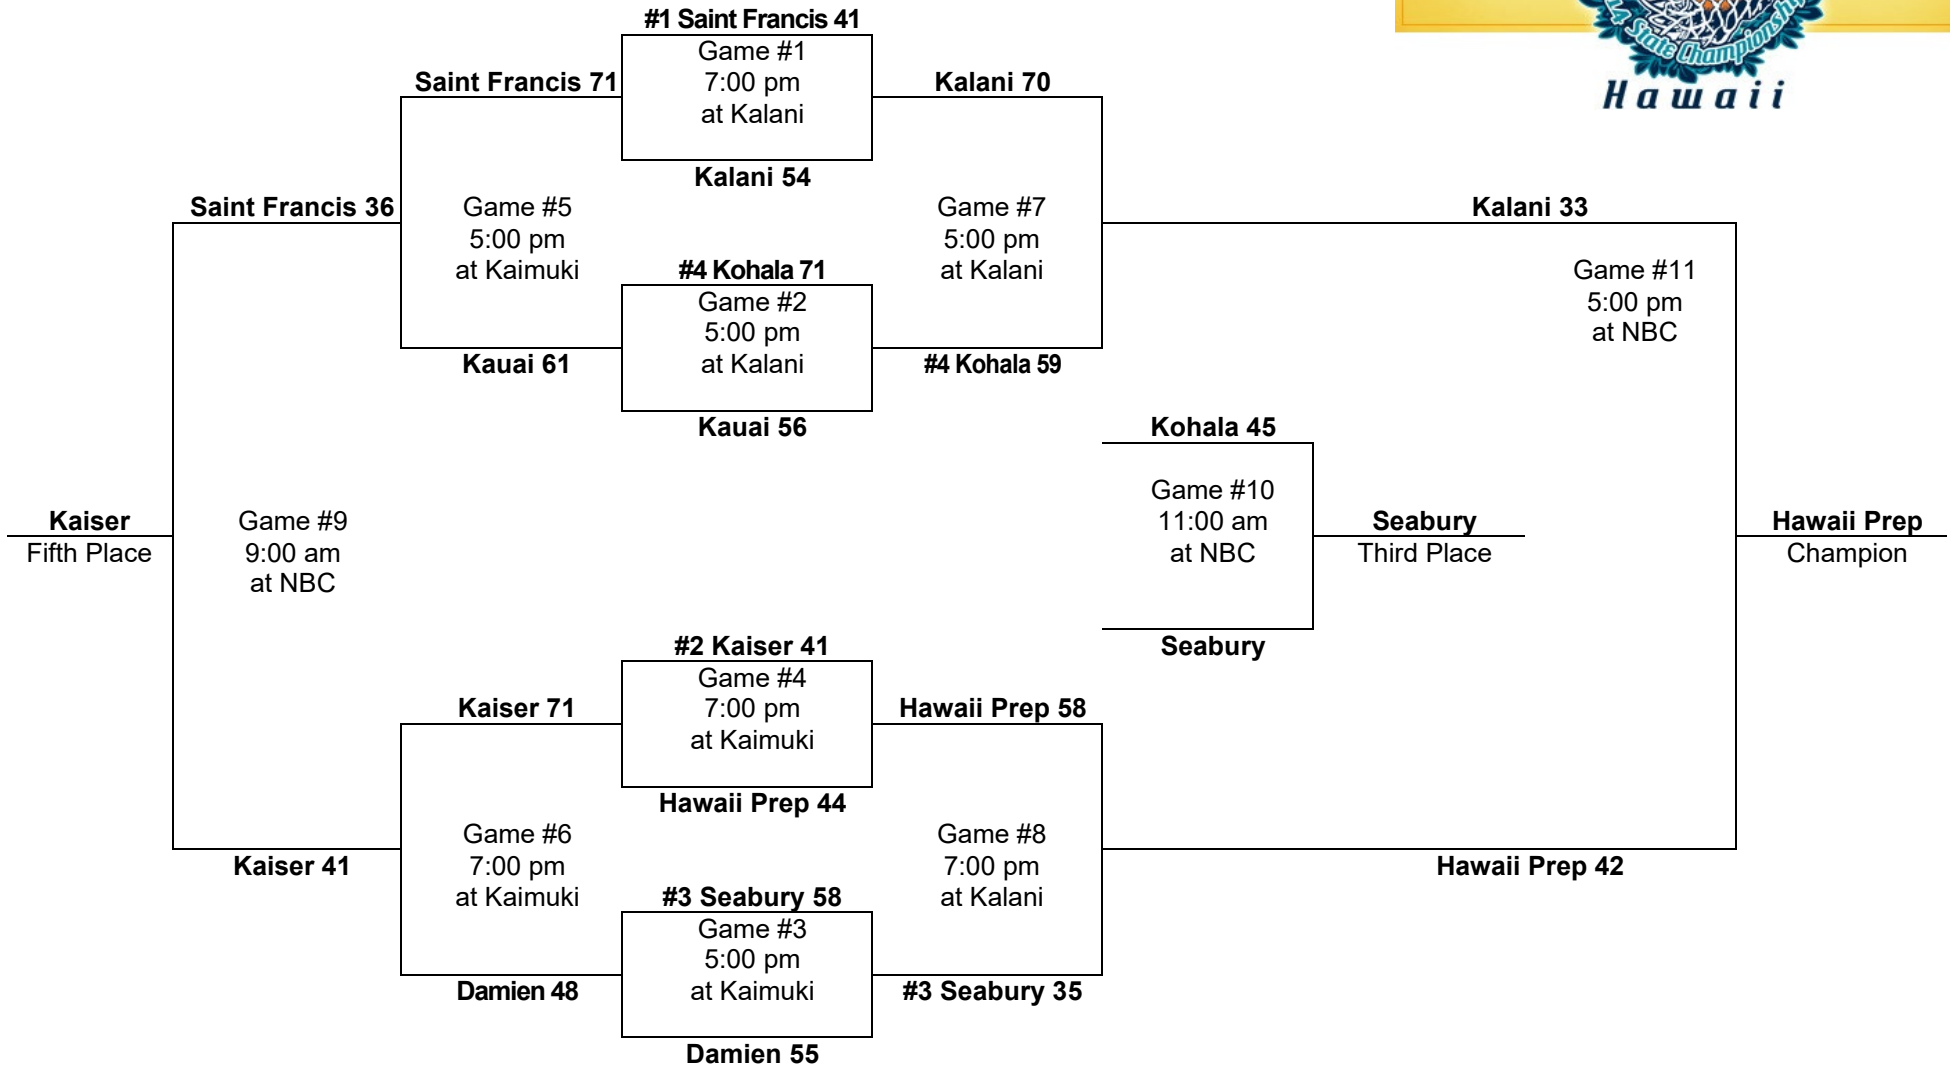

2014 – Boys Basketball - Division 1: 8-team tournament (Kaimuki gym, Kalani gym, Neal S. Blaisdell Arena)

Saturday
Feb. 22

Friday
Feb. 21

Thursday
Feb. 20

Friday
Feb. 21

Saturday
Feb. 22

PARTICIPATING TEAMS					ALL-TOURNAMENT TEAM:
OIA (2)	ILH (2)	BIIF (2)	MIL (1)	KIF (1)	David Ovbagbedia, Hawaii Prep – Most Outstanding Player
1. Kaiser	1. Saint Francis	1. Kohala	1. Seabury	1. Kauai	Justas Gecaus, Hawaii Prep
2. Kalani	2. Damien	2. Hawaii Prep			Cameron King, Seabury Hall
					Mikala Jordan, Kohala
					Brandon Roberts, Kalani
					Nicky Palleschi, Hawaii Prep
					Leading scorer: