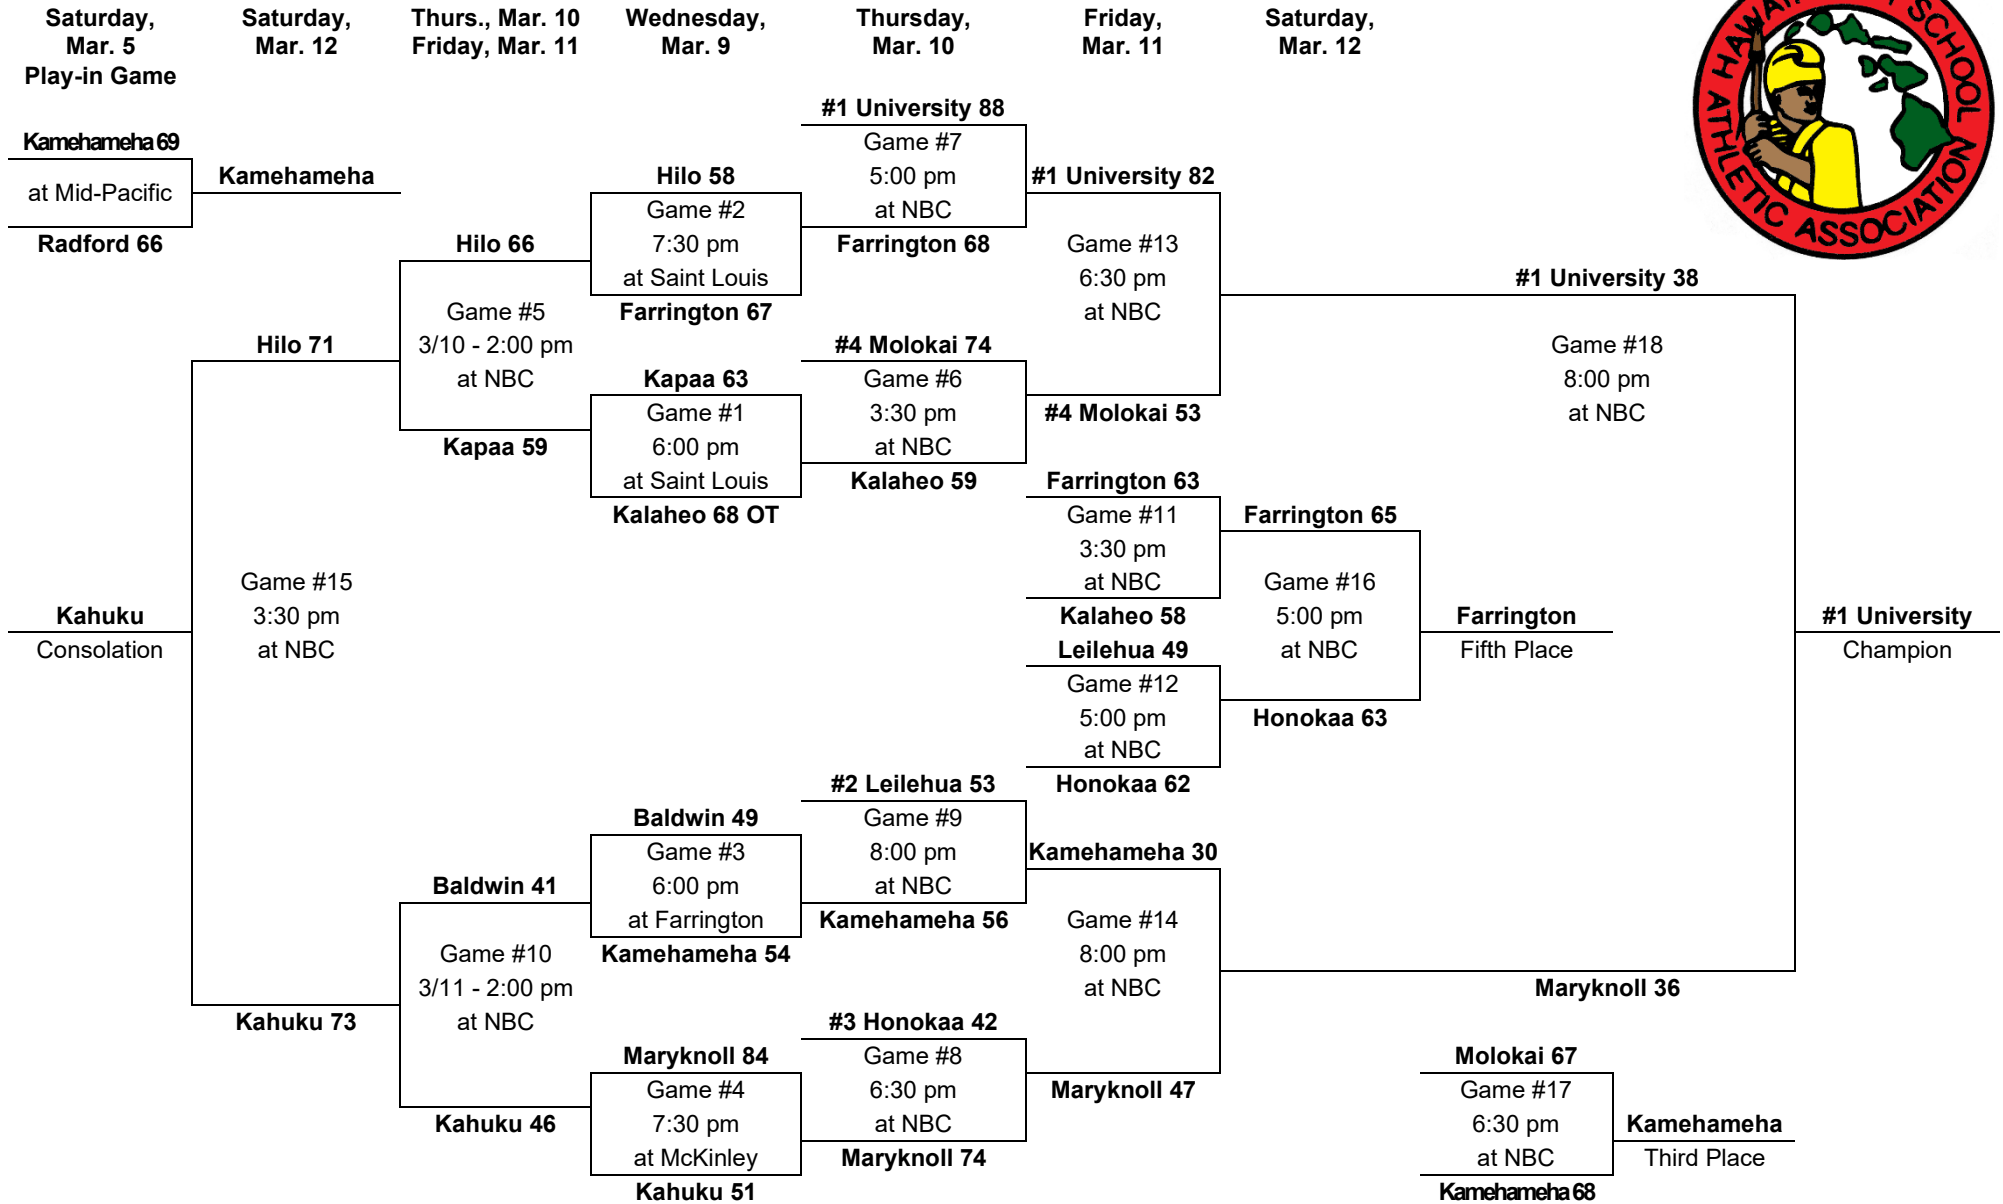

1988 – Boys Basketball - Division AA: 12-team tournament (McCabe gym, Farrington gym, Neal S. Blaisdell Arena)

PARTICIPATING TEAMS					Leading scorer:
OIA (4) 1. Leilehua 2. Kalaheo 3. Farrington 4. Kahuku	ILH (3) 1. University 2. Maryknoll 3. Kamehameha	BIIF (2) 1. Honokaa 2. Hilo	MIL (2) 1. Molokai 2. Baldwin	KIF (1) 1. Kapaa	(3 games) Jarrin Akana, Molokai (22 FG, 8 3-FG, 27-31 FT, 79 pts, 26.3 ppg) (4 games) Tavesi Augafa, Farrington (27 FG, 1 3-FG, 16-21 FT, 71 pts, 17.3 ppg) (5 games) Lenny Kai, Kamehameha (23 FG, 13 3-FG, 10-13 FT, 69 pts, 13.8 ppg)
Play-in: Radford (OIA5) vs. Kamehameha (ILH3)					Note: First year of the 3-pt FG