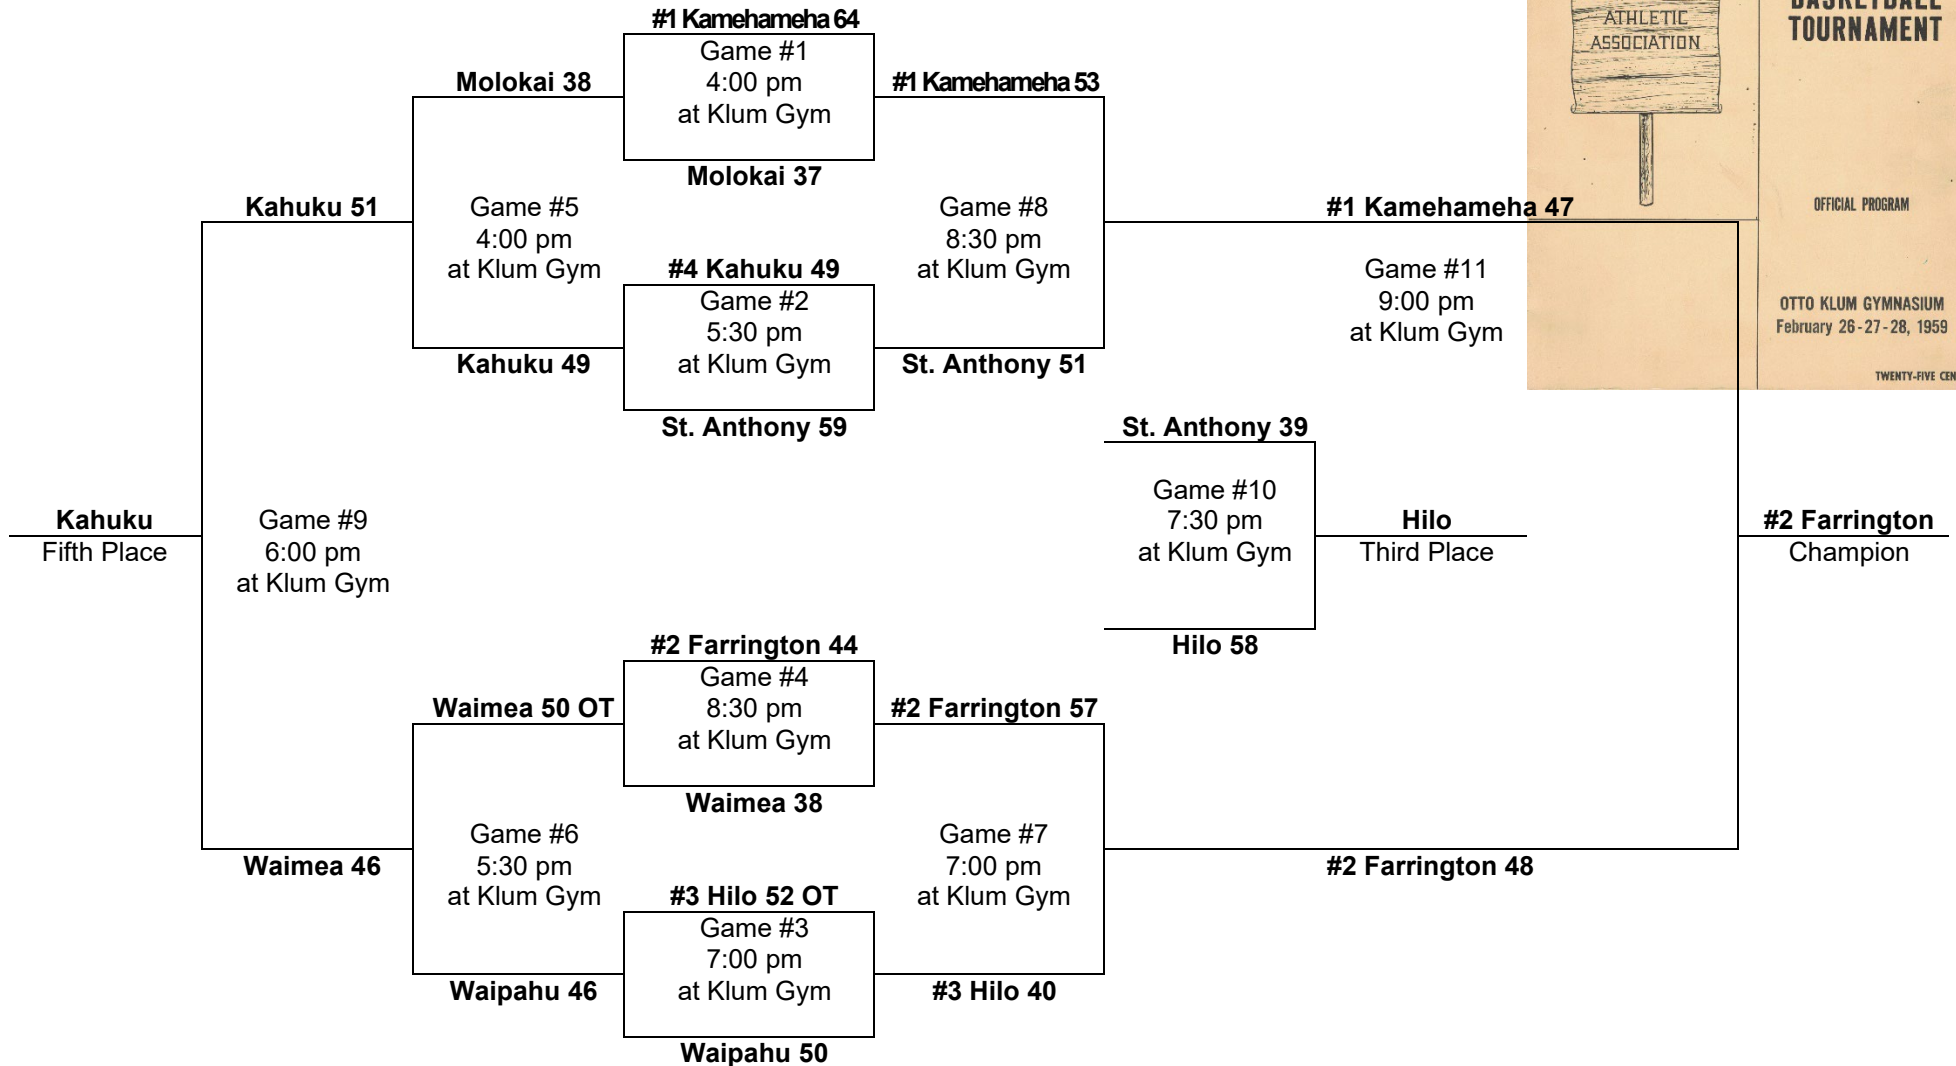

1959 – Boys Basketball - Division "A": 8-team tournament (Otto Klum Gym, University of Hawaii at Manoa)

Saturday
Feb. 28

Friday
Feb. 27

Thursday
Feb. 26

Friday
Feb. 27

Saturday
Feb. 28

PARTICIPATING TEAMS						Leading scorer:
ROIA (2) 1. Waipahu 2. Kahuku	HIL (2) 1. Kamehameha 2. Farrington	BIIF (1) 1. Hilo	MIL (1) 1. St. Anthony	MLIL (1) 1. Molokai	KIF (1) 1. Waimea	Wayne Foster, Kamehameha (26 FG, 21 FT, 73 pts, 24.3 ppg)