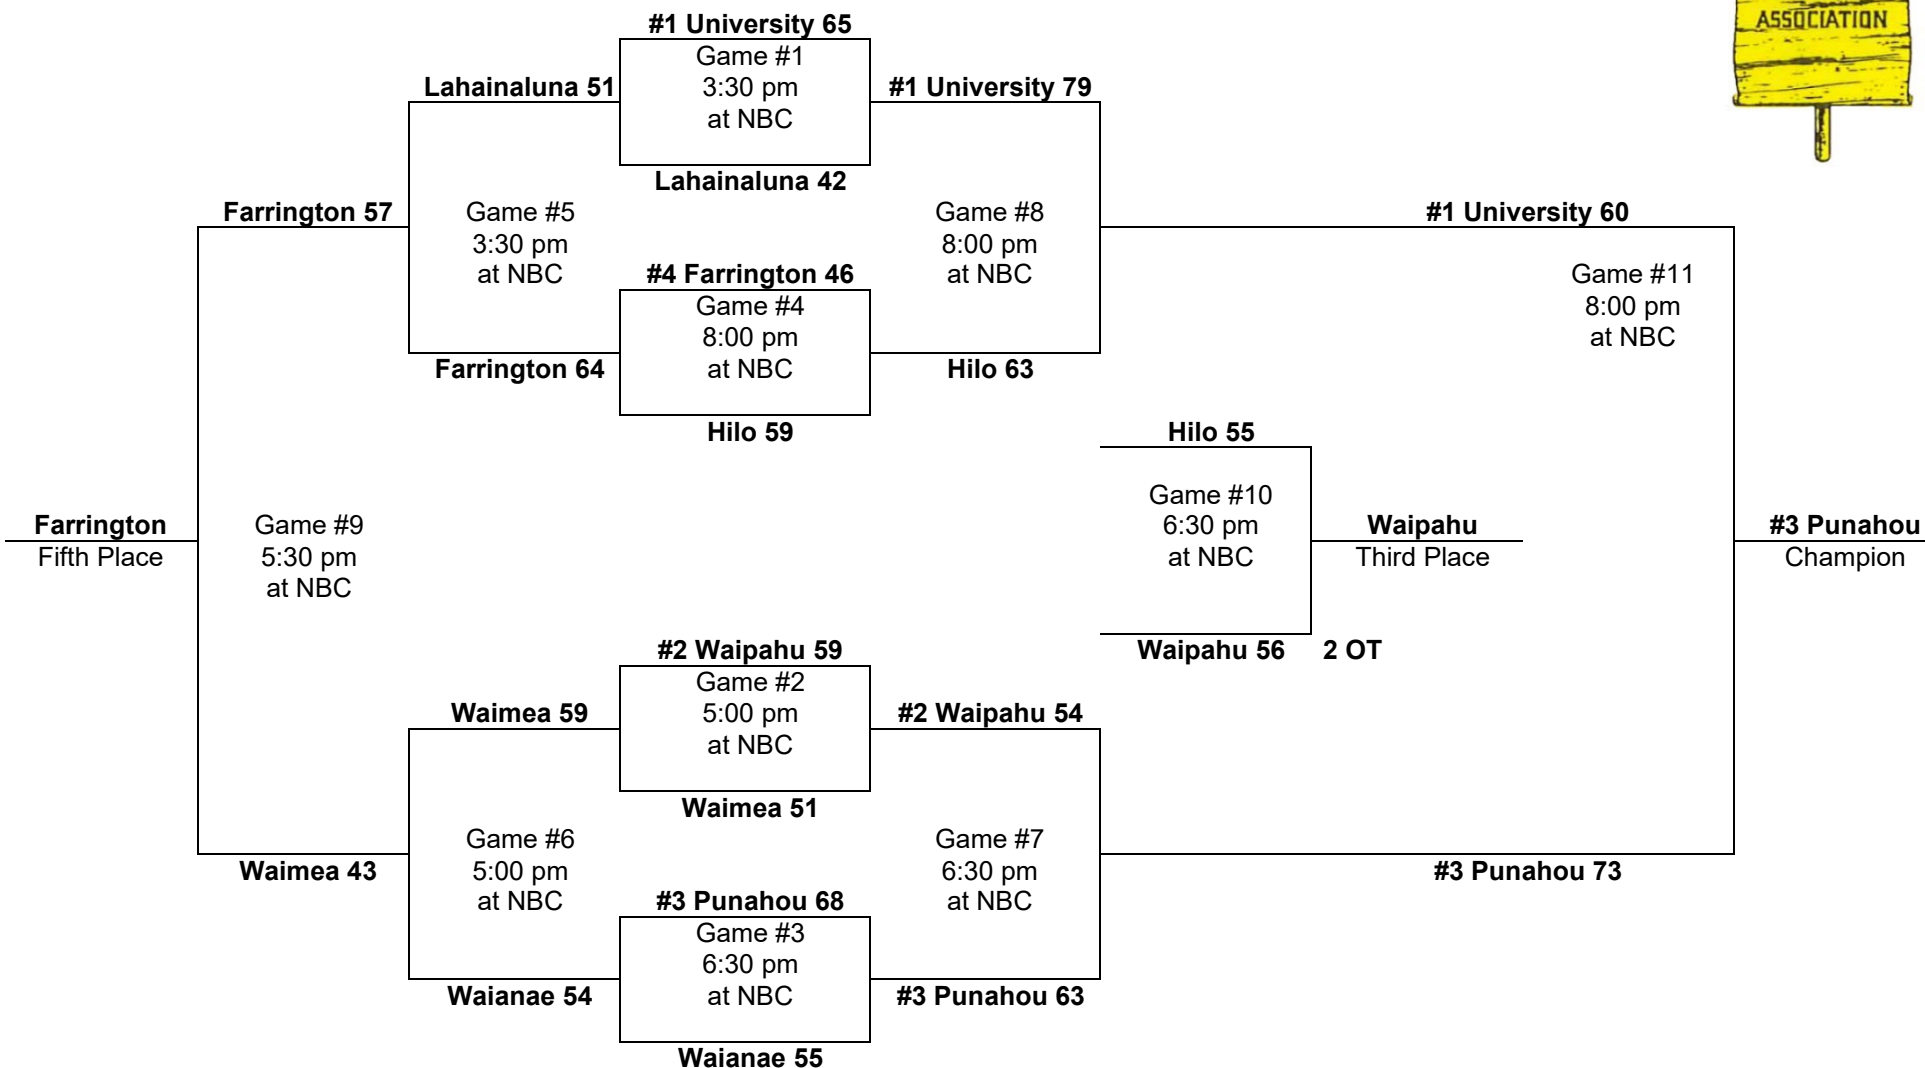

# 1980 – Boys Basketball - Division "AA": 8-team tournament (Neal S. Blaisdell Arena, Honolulu)

**Saturday**  
March 8

**Friday**  
March 7

**Thursday**  
March 6

**Friday**  
March 7

**Saturday**  
March 8