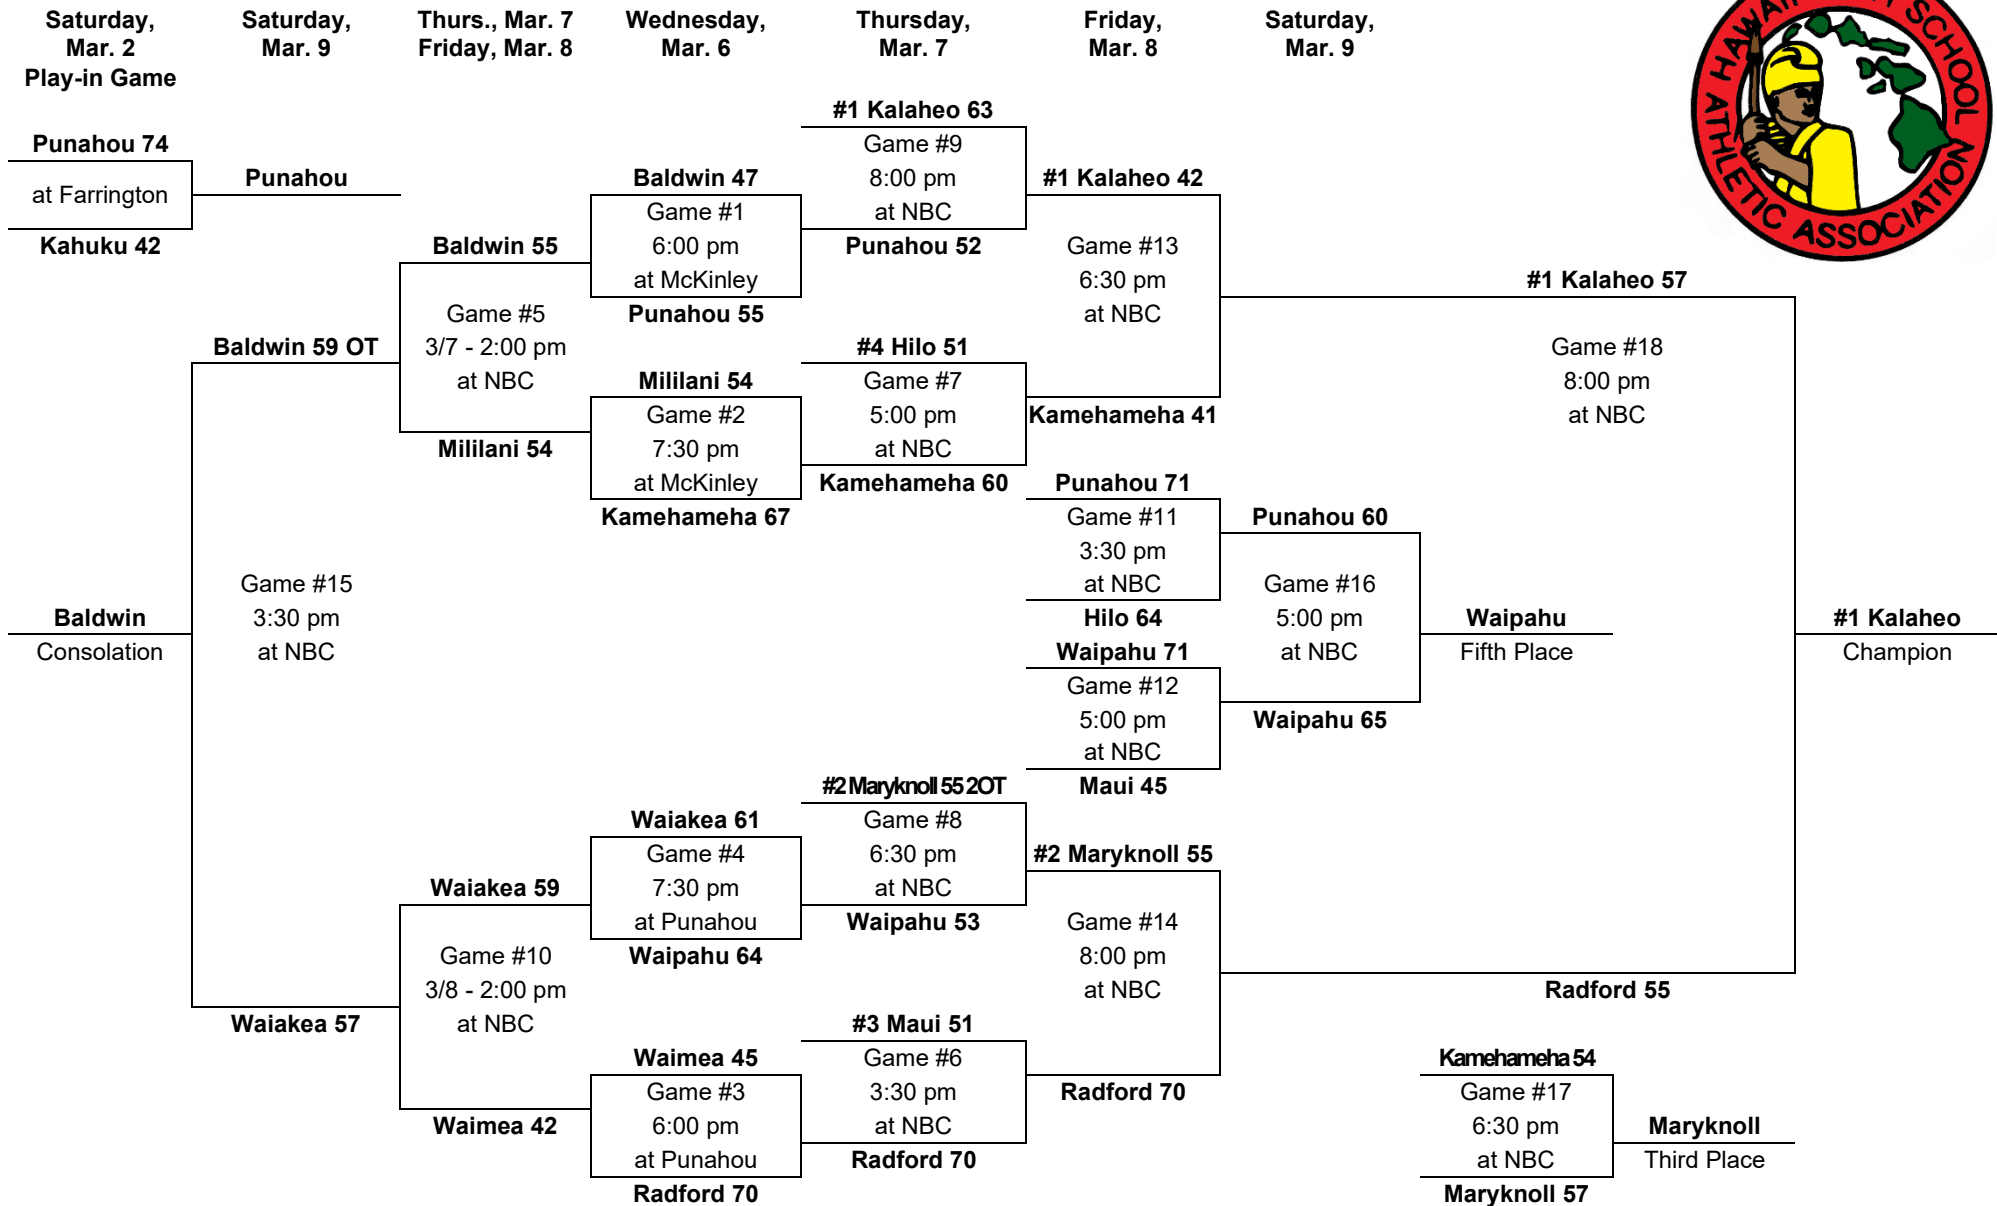

1985 – Boys Basketball - Division AA: 12-team tournament (McKinley gym, Punahou gym, Neal S. Blaisdell Arena)

PARTICIPATING TEAMS					Leading scorers: (3 games) Duane Bradley, Kalaheo (23 FG, 17-21 FT, 63 pts, 21.5 ppg) (4 games) Dino Viena, Waipahu (22 FG, 25-40 FT, 69 pts, 17.3 ppg)
OIA (4) 1. Kalaheo 2. Radford 3. Waipahu 4. Mililani	ILH (3) 1. Maryknoll 2. Kamehameha 3. Punahou	BIIF (2) 1. Hilo 2. Waiakea	MIL (2) 1. Maui 2. Baldwin	KIF (1) 1. Waimea	
Play-in: Kahuku (OIA5) vs. Punahou (ILH3)