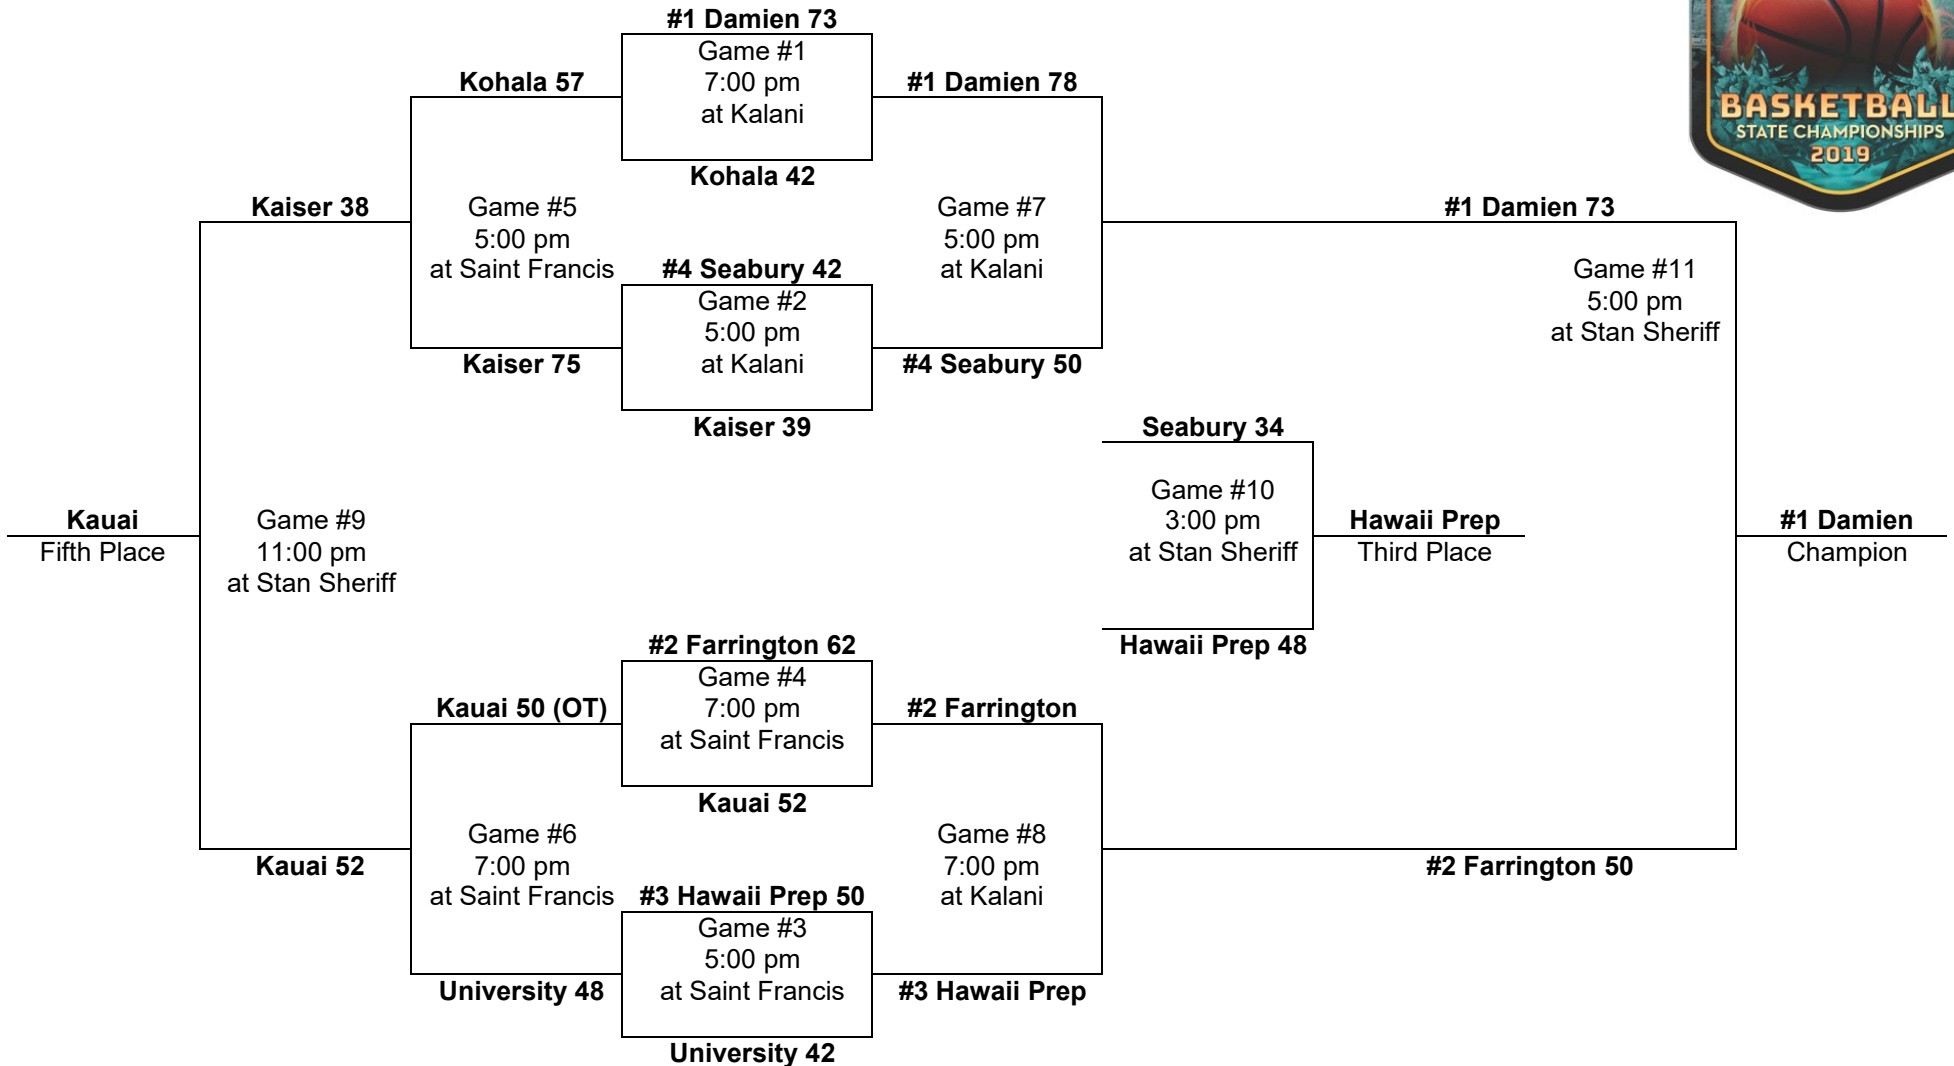

PARTICIPATING TEAMS					ALL TOURNAMENT TEAM:	
<b>OIA (2)</b> 1. Farrington 2. Kaiser	<b>ILH (2)</b> 1. Damien 2. University	<b>BIIF (2)</b> 1. Hawaii Prep 2. Kohala	<b>MIL (1)</b> 1. Seabury	<b>KIF (1)</b> 1. Kauai	<b>Bryce Forbes, Damien</b> – Most Outstanding Player	
					Raefe McEnroe, Farrington	Hayden Bayudan, Damien
					Jake Holtz, Damien	Kama Konohia, Seabury
					Valentinas Ulinas, Hawaii Prep	