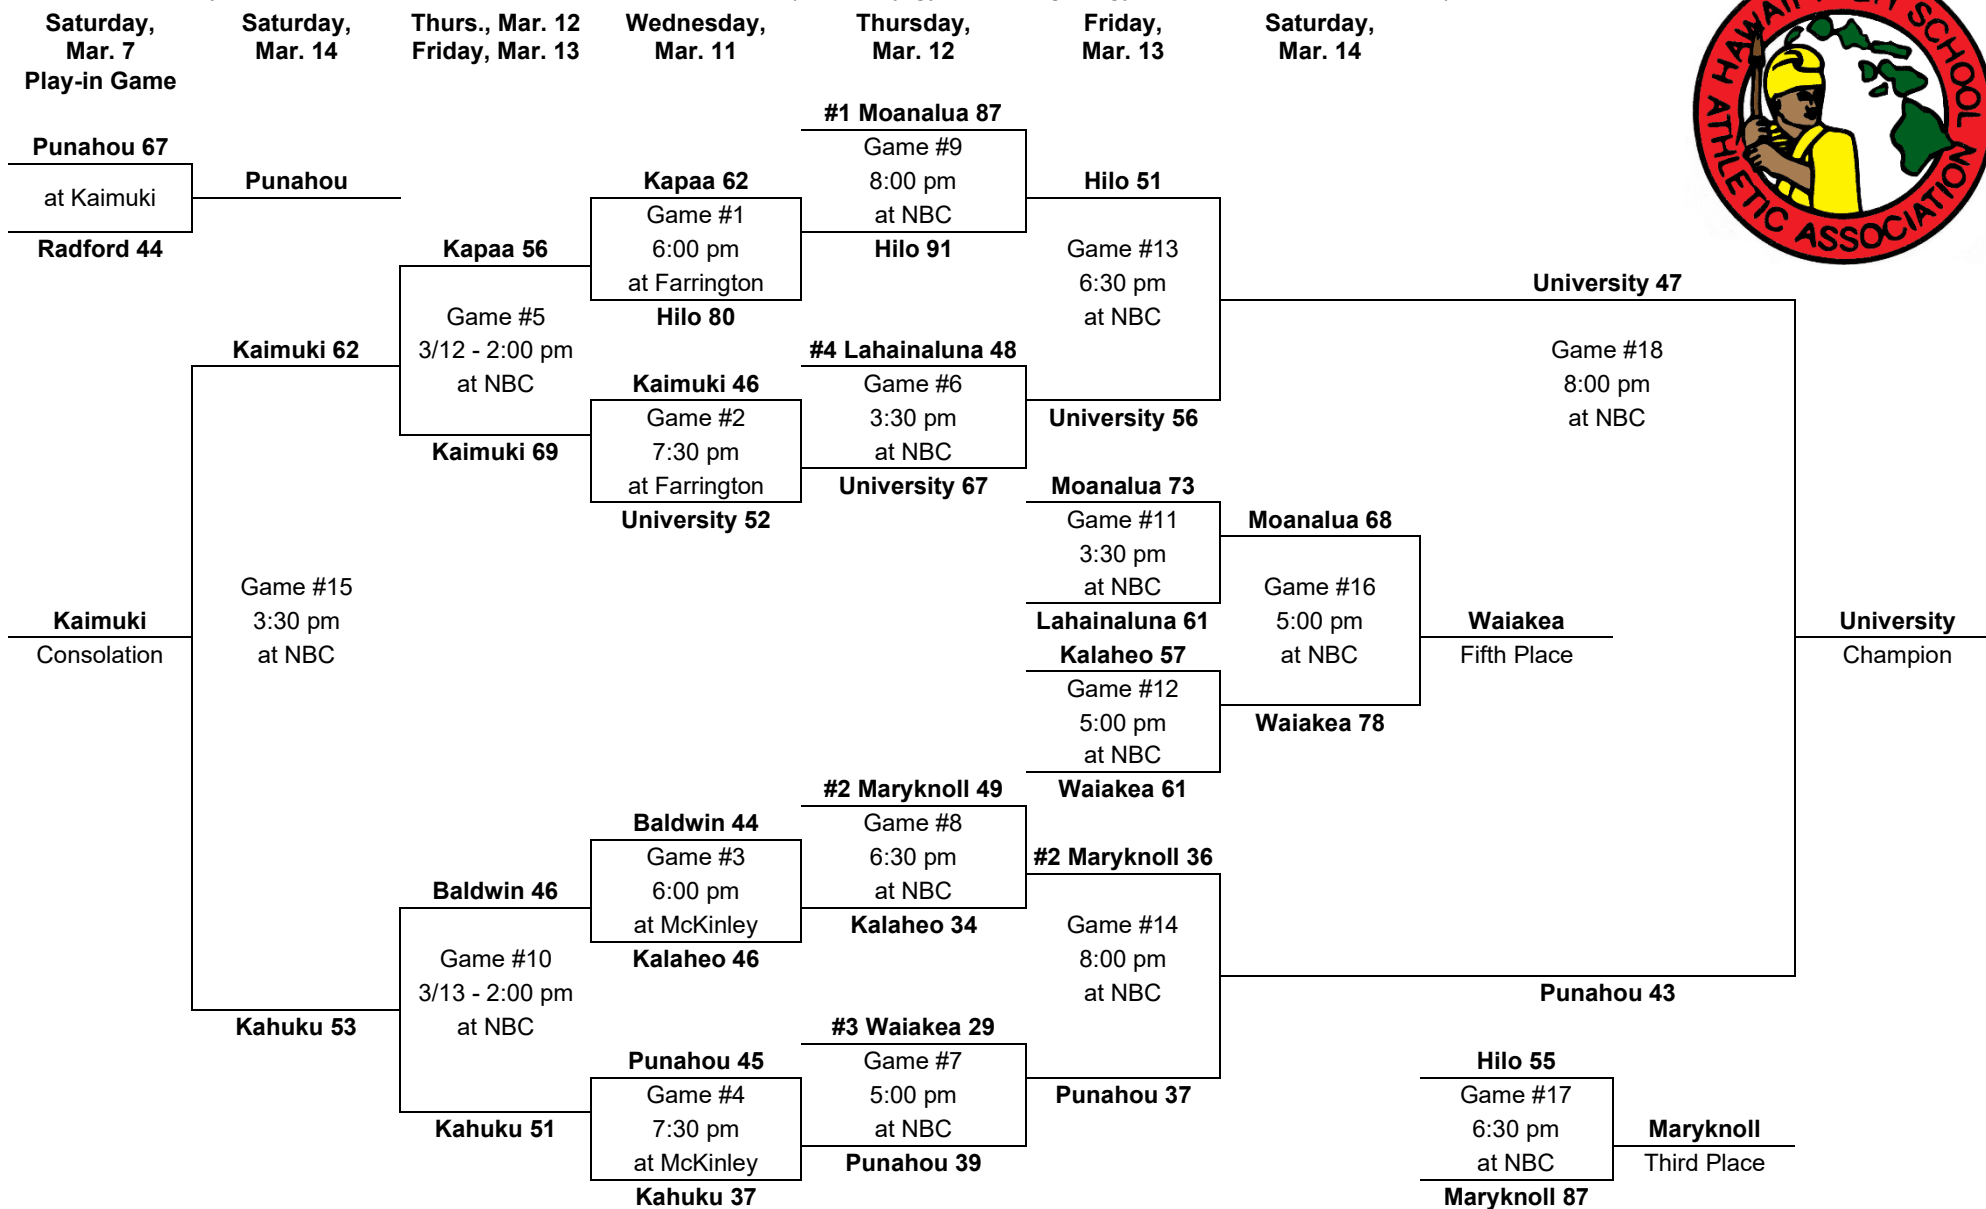

1987 – Boys Basketball - Division AA: 12-team tournament (McKinley gym, Farrington gym, Neal S. Blaisdell Arena)

PARTICIPATING TEAMS					Leading scorers:
OIA (4) 1. Moanalua 2. Kahuku 3. Kalaheo 4. Kaimuki	ILH (3) 1. Maryknoll 2. University 3. Punahou	BIIF (2) 1. Waiakea 2. Hilo	MIL (2) 1. Lahainaluna 2. Baldwin	KIF (1) 1. Kapaa	(3 games) Jimmy Lactaoen, Maryknoll (20 FG, 11-19 FT, 51 pts, 17.0 ppg) Mike DePonte, Moanalua (22 FG, 7-9 FT, 51 pts, 17.0 ppg) (4 games) Bruce Ferreira, Hilo (30 FG, 29-34 FT, 89 pts, 22.2 ppg)
Play-in: Radford (OIA5) vs. Punahou (ILH3)					Note: First play-in team (Punahou) reached the finals.