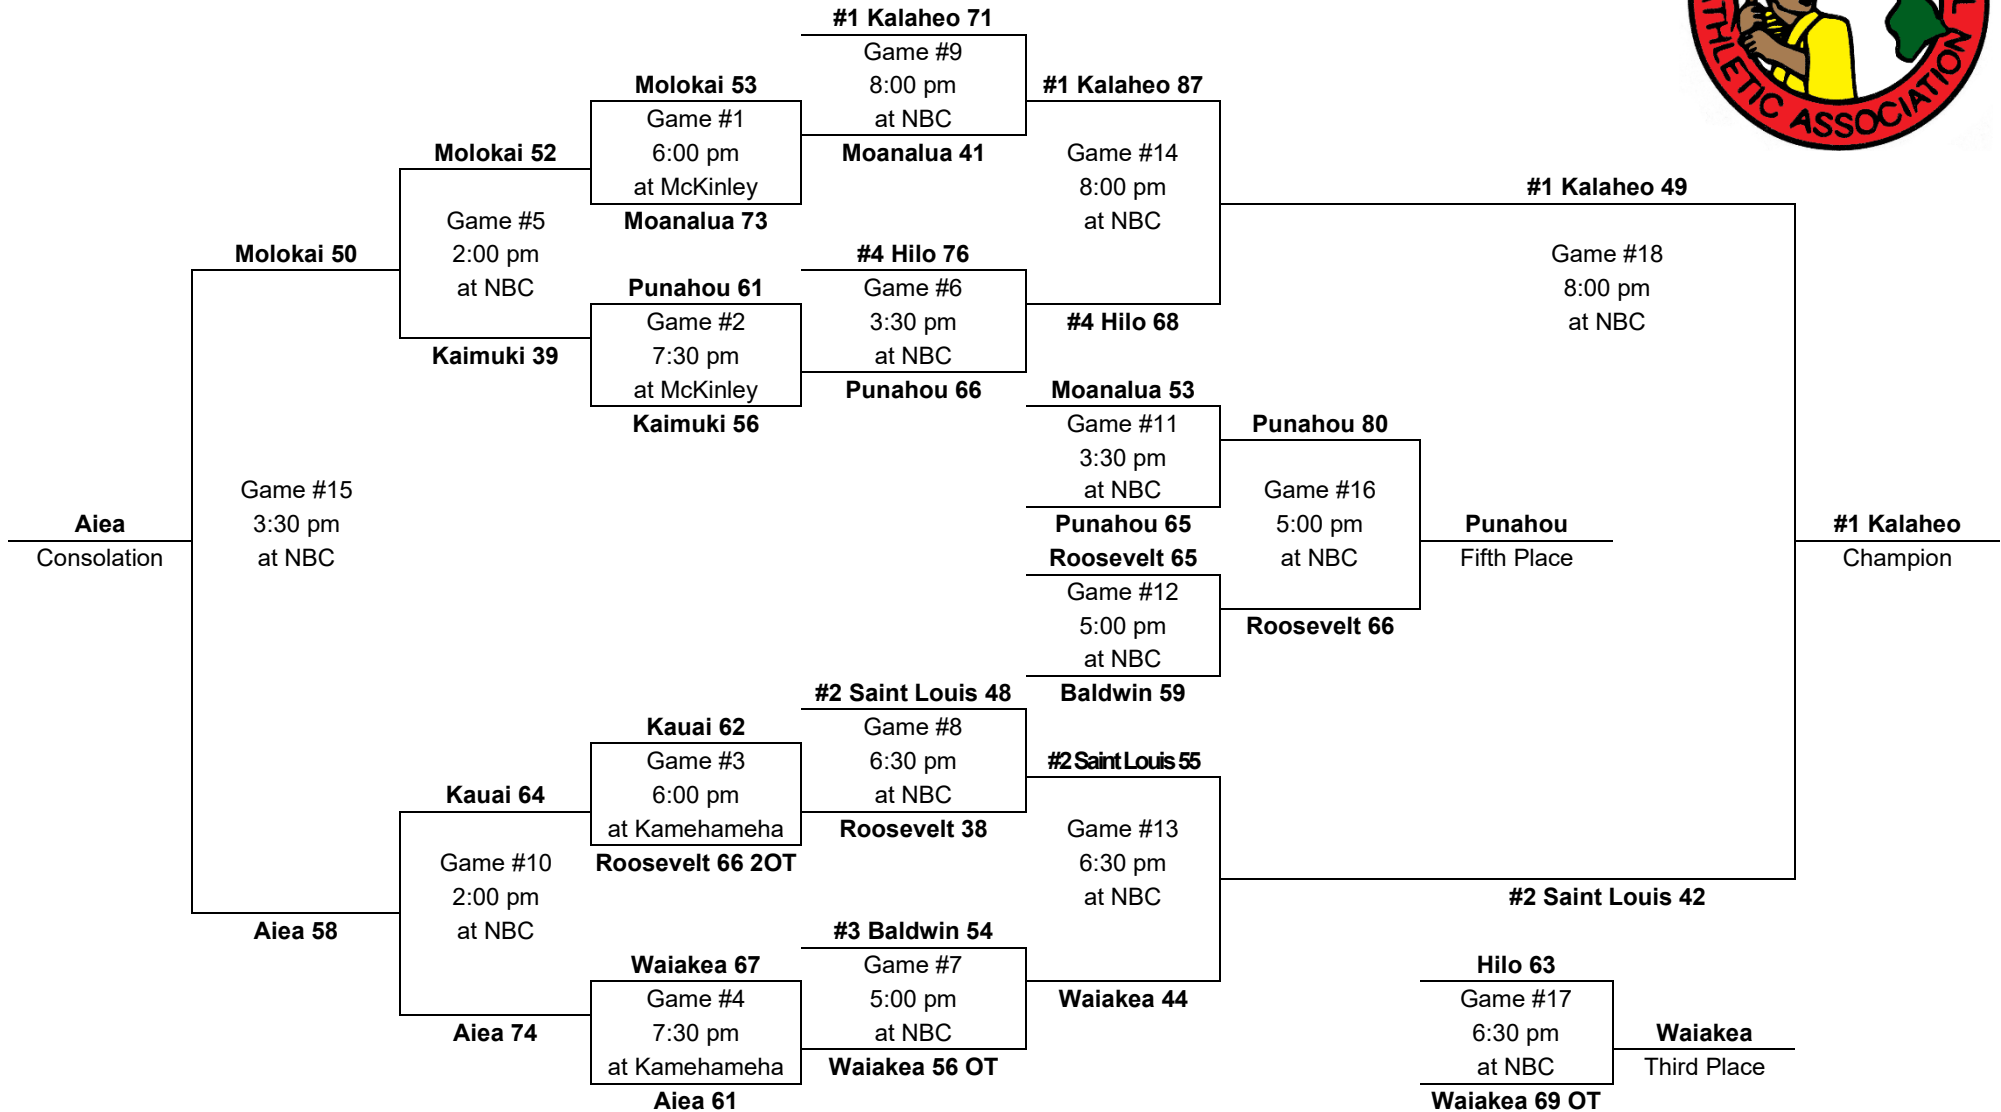

Saturday,
Mar. 4

Thurs. Mar. 2
Friday, Mar. 3

Wednesday,
Mar. 1

Thursday,
Mar. 2

Friday,
Mar. 3

Saturday,
Mar. 4