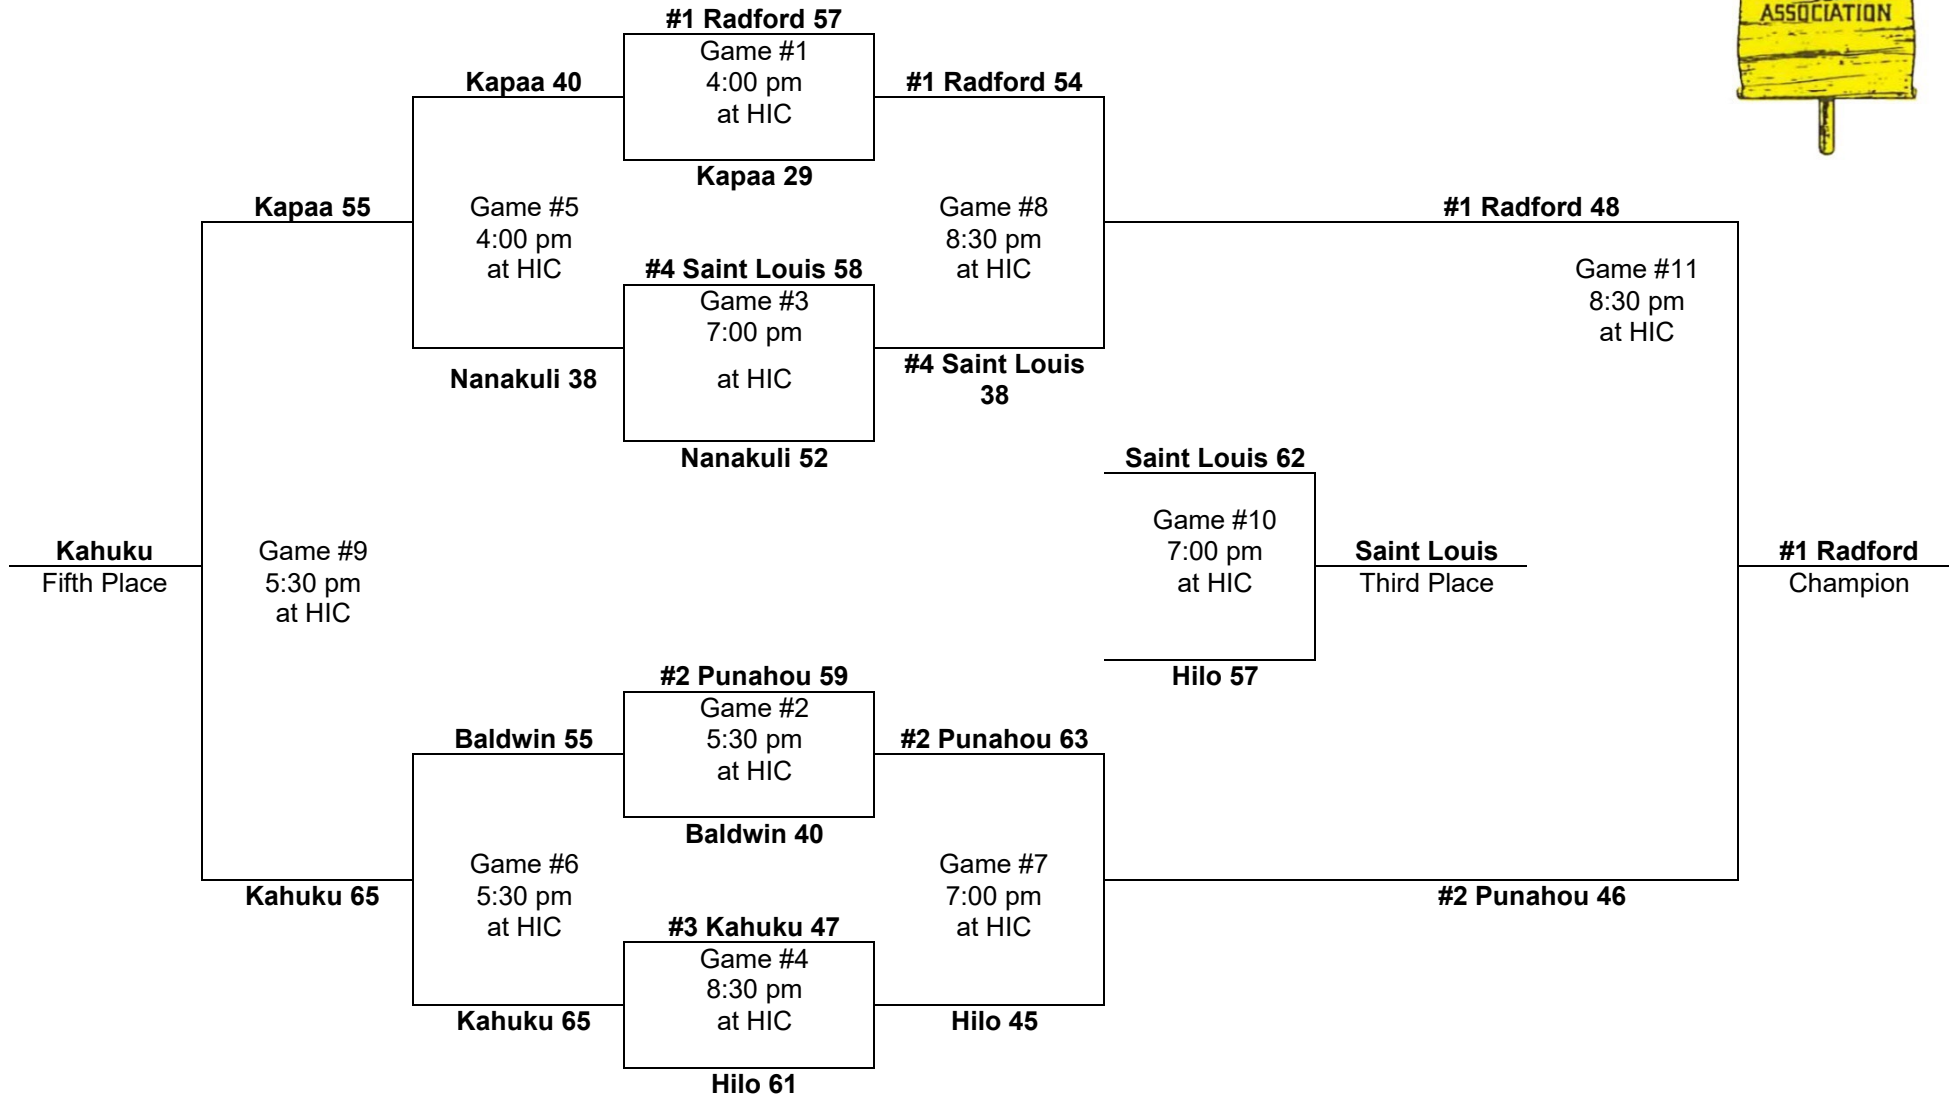

**Saturday
March 12**

**Friday
March 11**

**Thursday
March 10**

**Friday
March 11**

**Saturday
March 12**