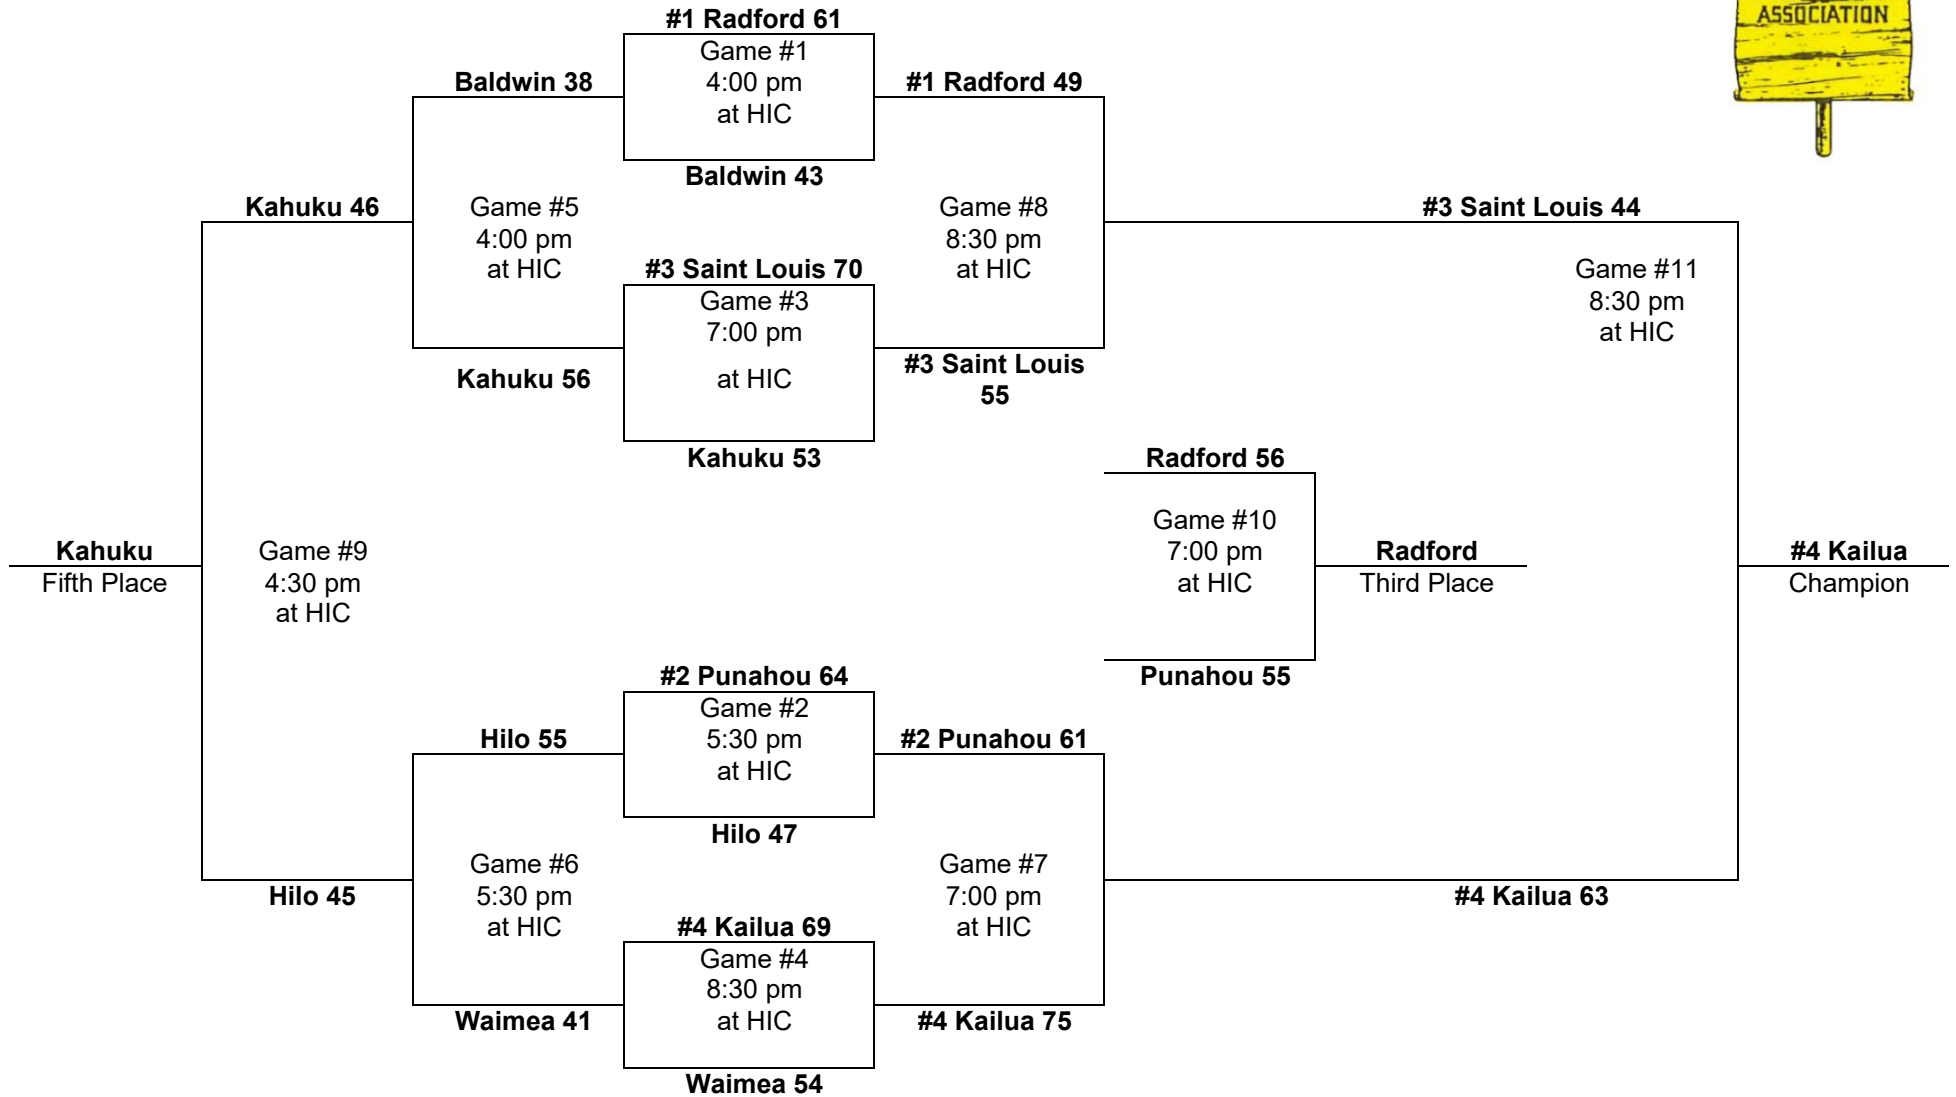

**Saturday
March 4**

**Friday
March 3**

**Thursday
March 2**

**Friday
March 3**

**Saturday
March 4**