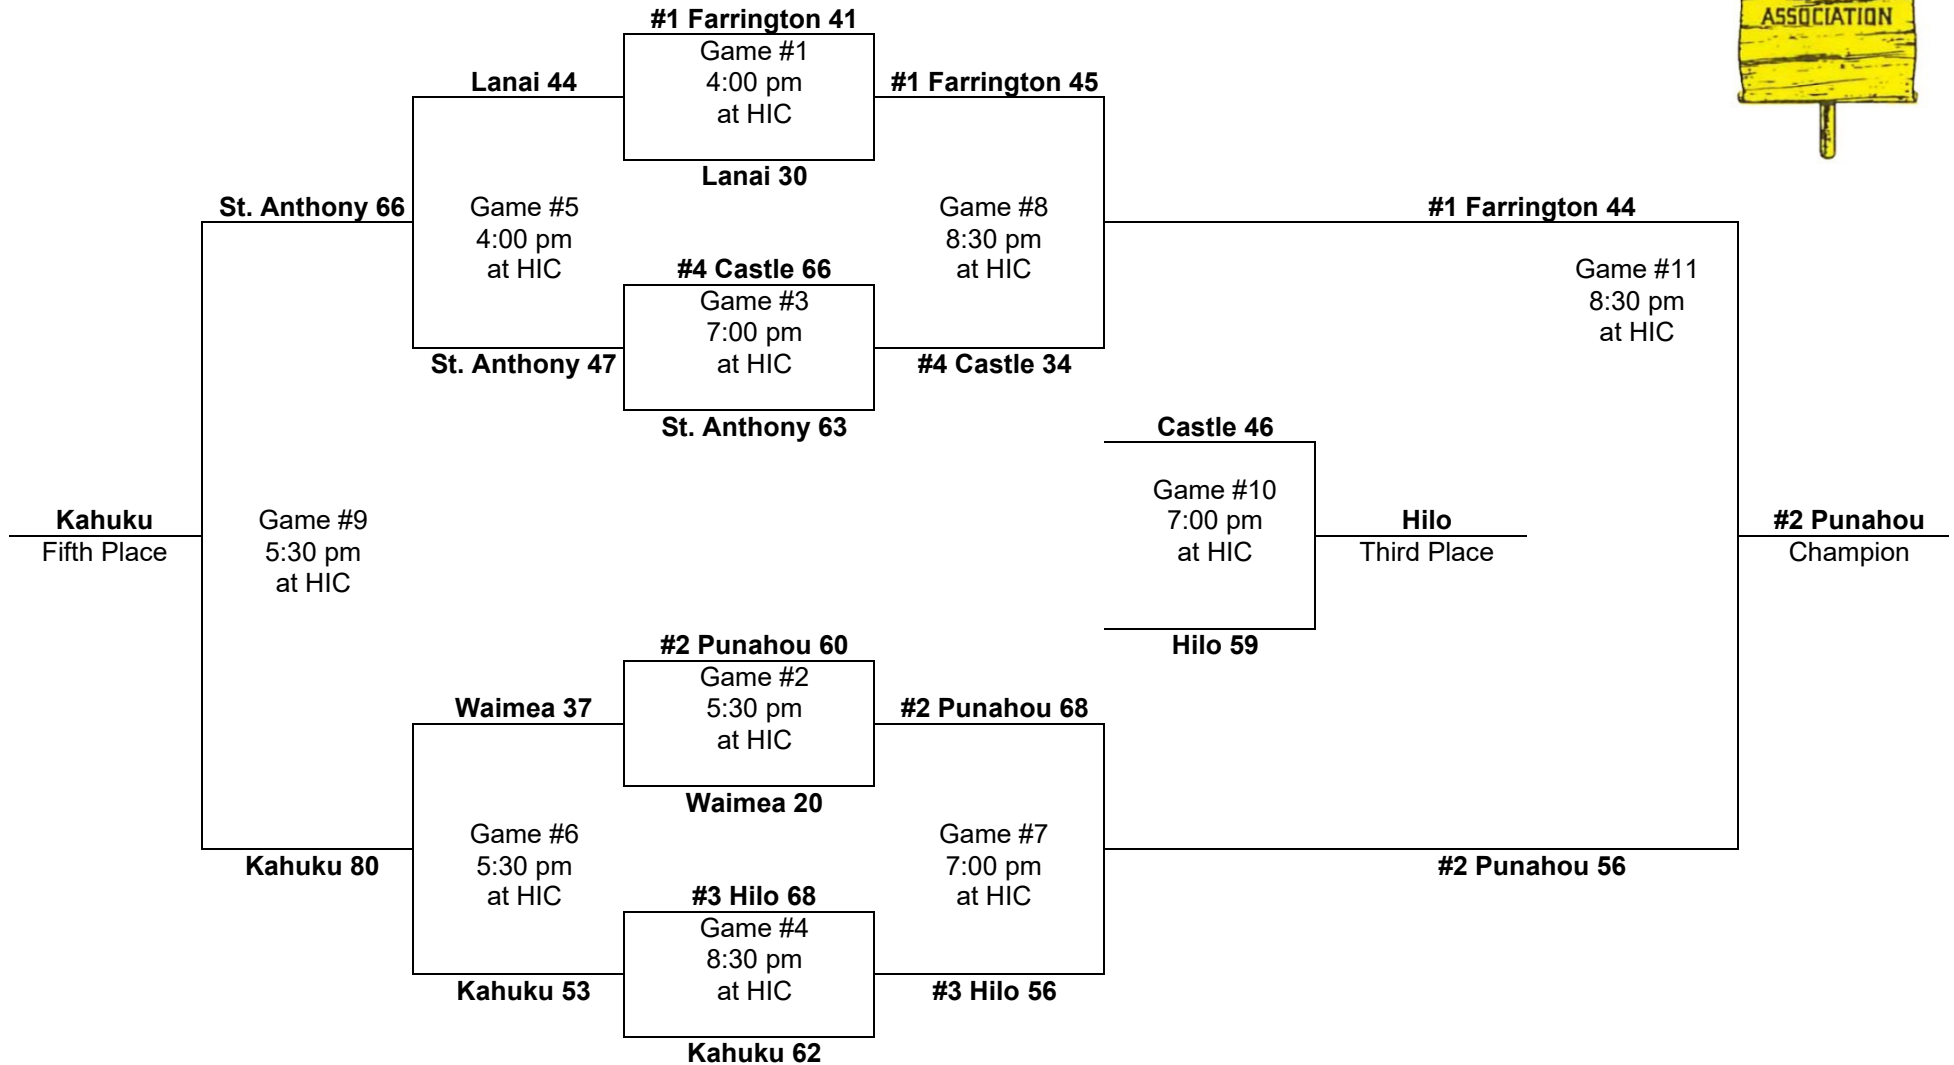

Saturday
March 7

Friday
March 6

Thursday
March 5

Friday
March 6

Saturday
March 7