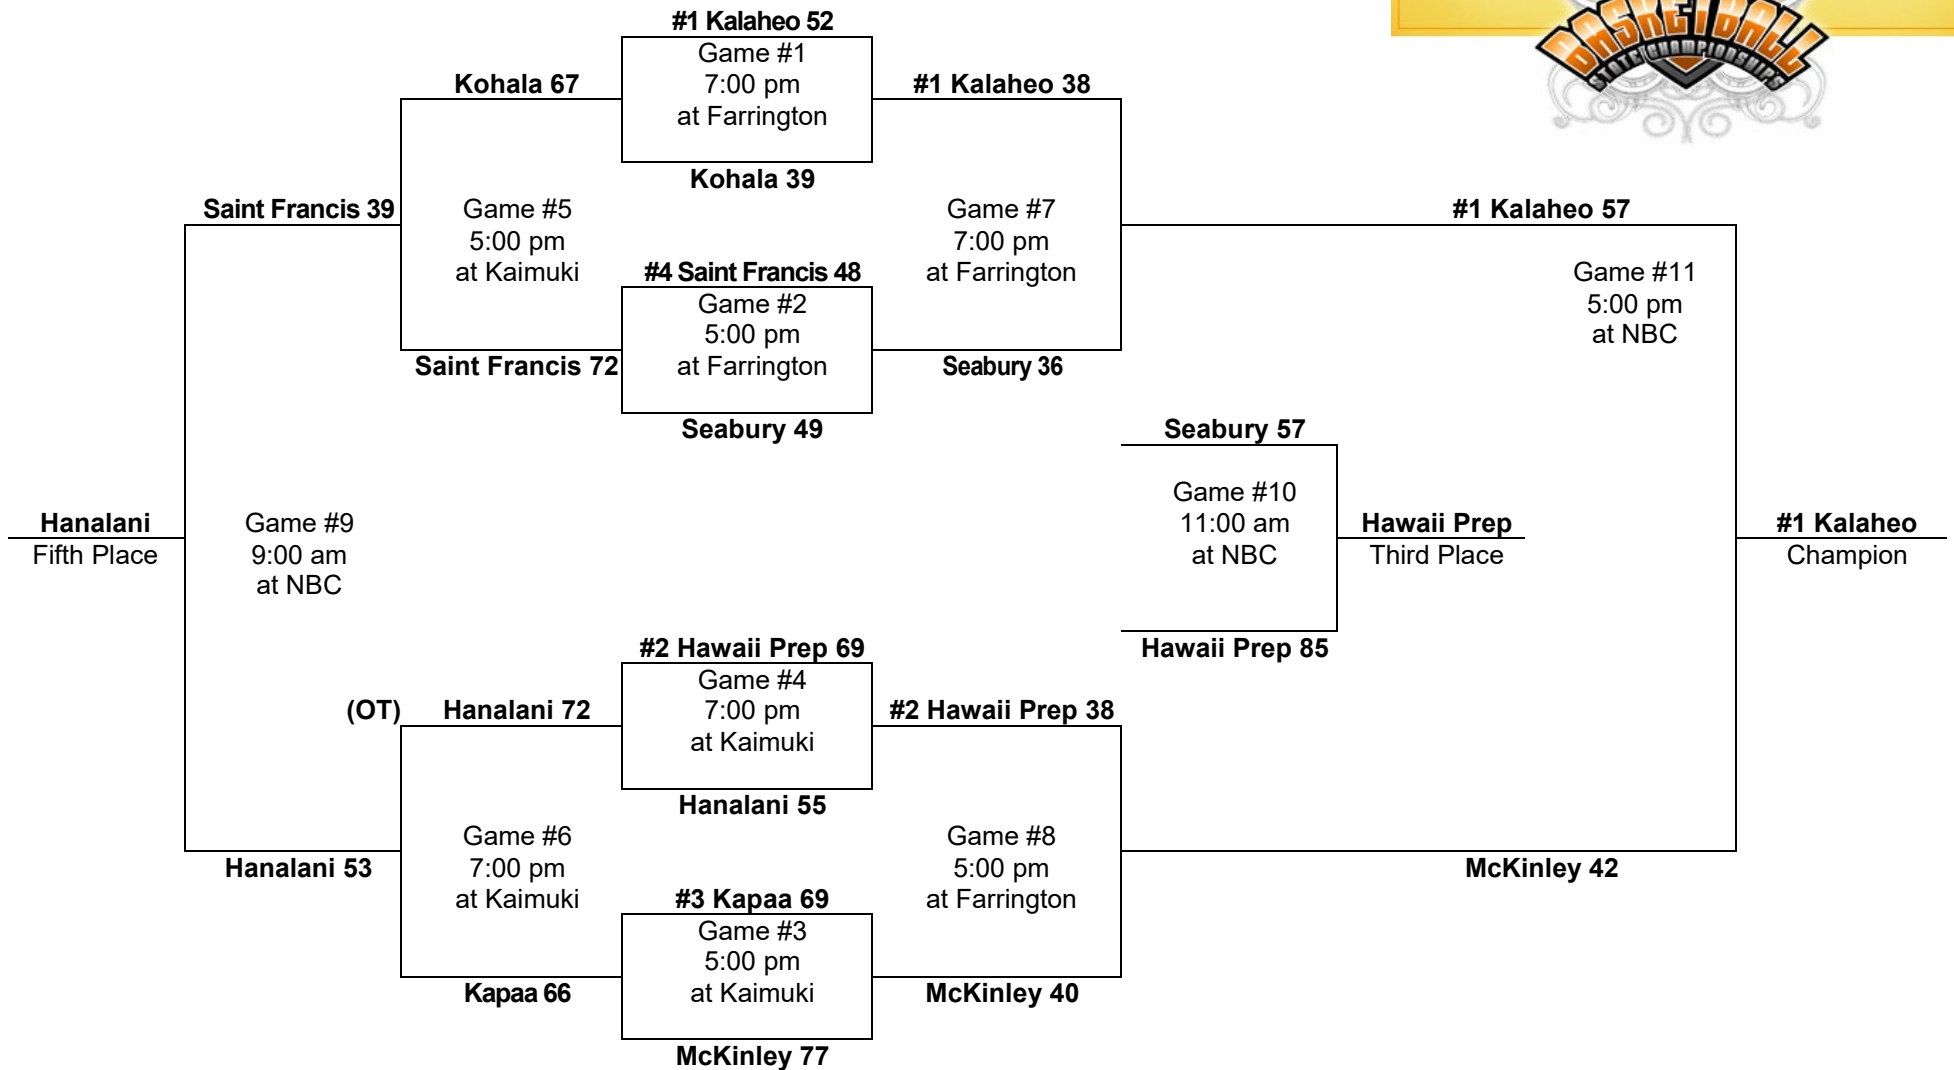

2012 – Boys Basketball - Division 1: 8-team tournament (Kaimuki gym, Farrington gym, Neal S. Blaisdell Arena)

Saturday
Feb. 25

Friday
Feb. 24

Thursday
Feb. 23

Friday
Feb. 24

Saturday
Feb. 25

PARTICIPATING TEAMS					ALL-TOURNAMENT TEAM:
OIA (2) 1. Kalaheo 2. McKinley	ILH (2) 1. Saint Francis 2. Hanalani	BIIF (2) 1. Hawaii Prep 2. Kohala	MIL (1) 1. Seabury	KIF (1) 1. Kapaa	Josh Ko, Kalaheo – Most Outstanding Player Dakota, Berman, Hawaii Prep Alex Ironside, McKinley
					Nanoa Frank, Kalaheo Shane Jacob, Seabury
					Leading scorer: