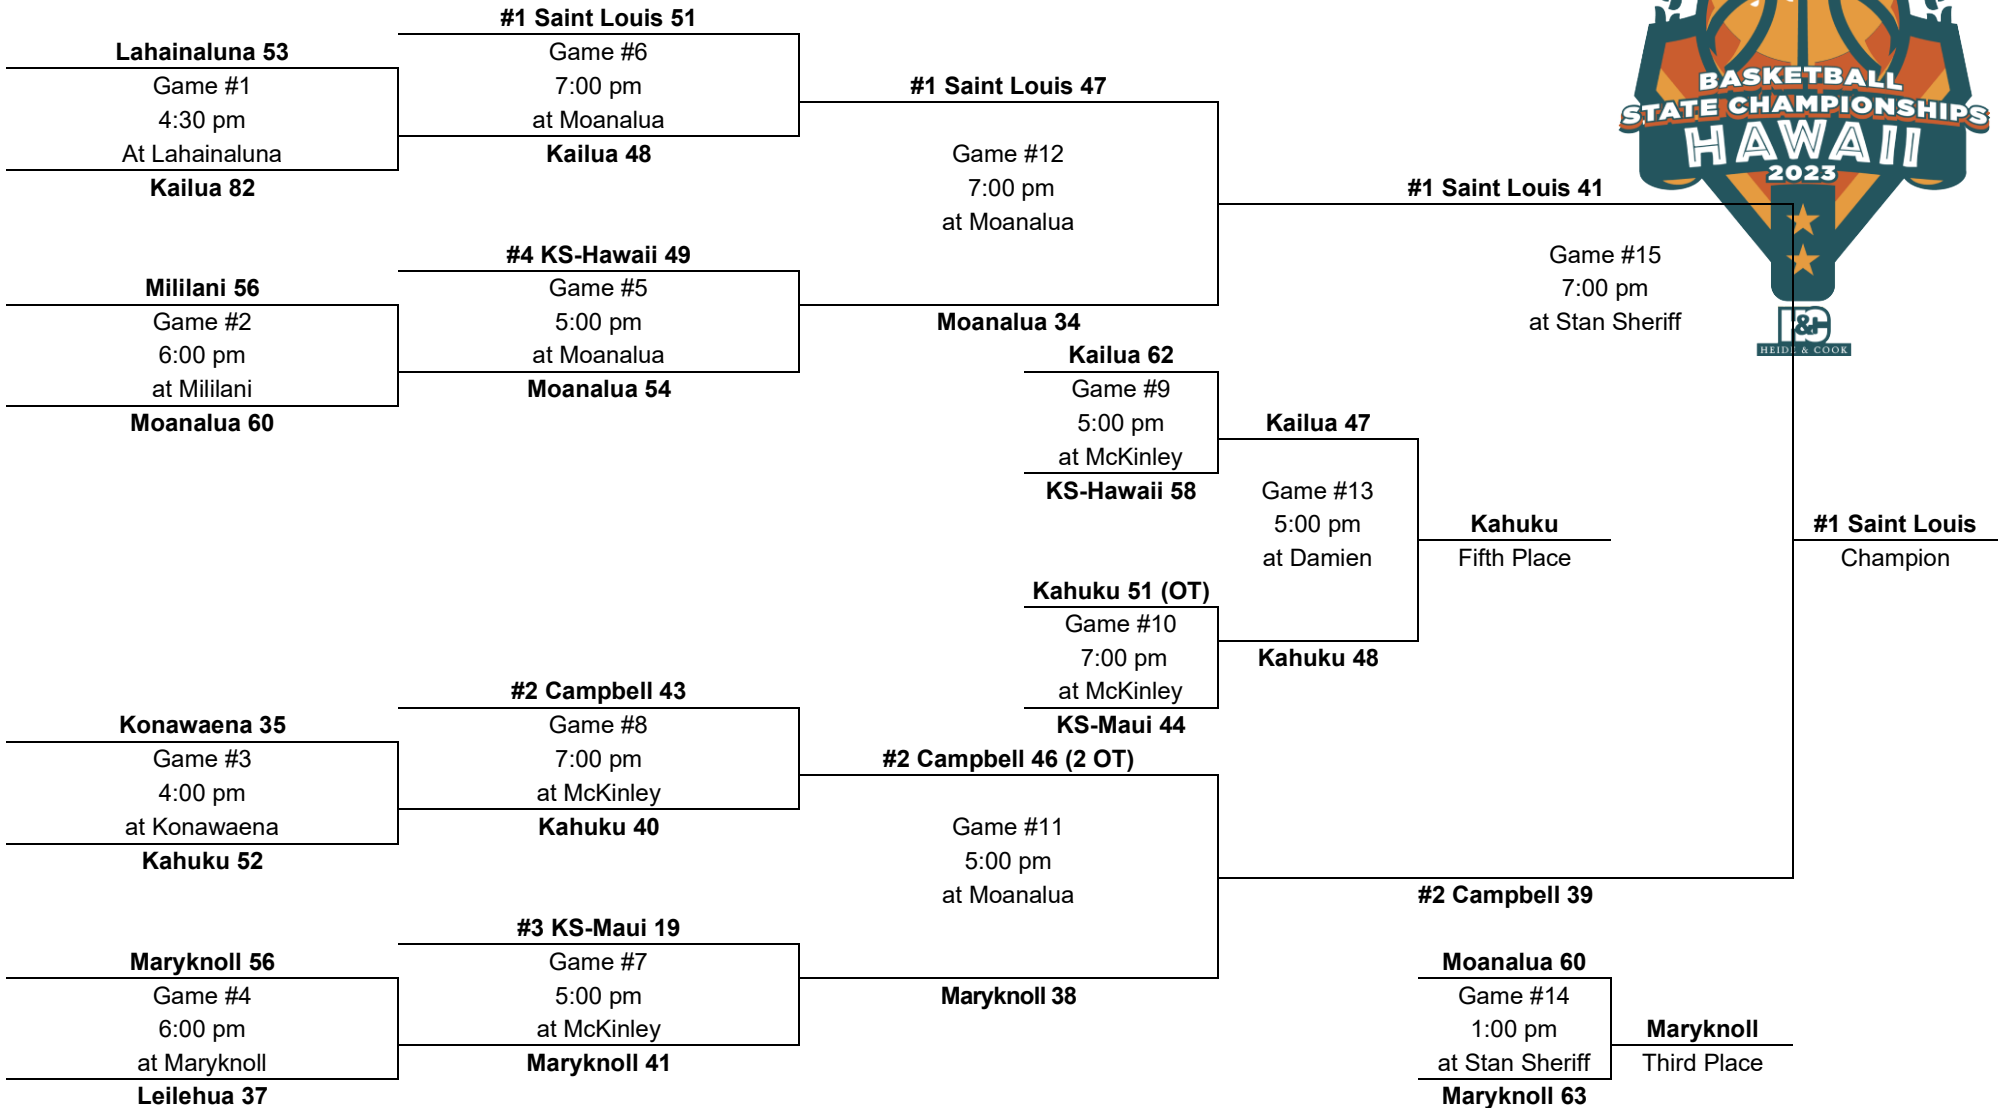

Monday, Feb. 6

Wednesday, Feb. 8

Thursday, Feb. 9

Friday, Feb. 10