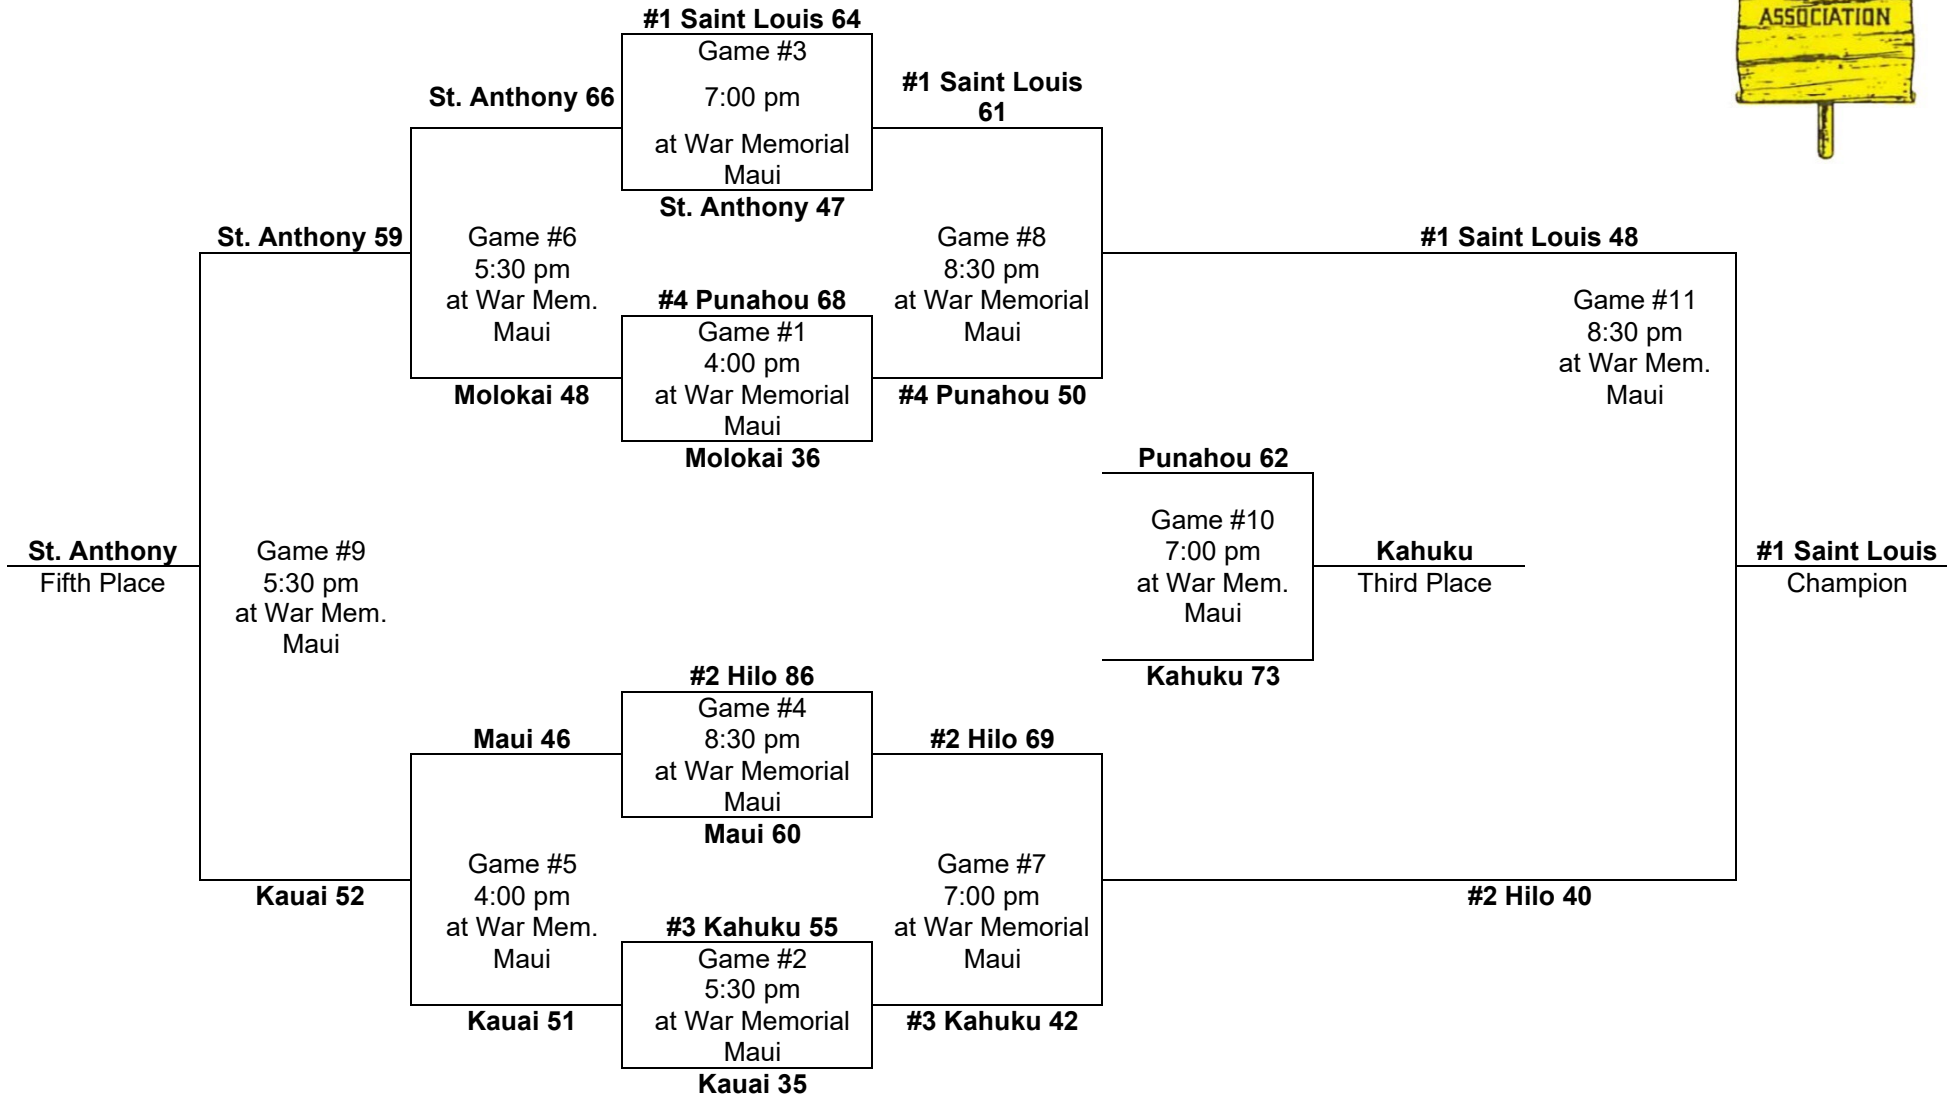

# 1967 – Boys Basketball - Division "A": 8-team tournament (War Memorial Center, Kahului, Maui)

**Saturday**  
**March 4**

**Friday**  
**March 3**

**Thursday**  
**March 2**

**Friday**  
**March 3**

**Saturday**  
**March 4**