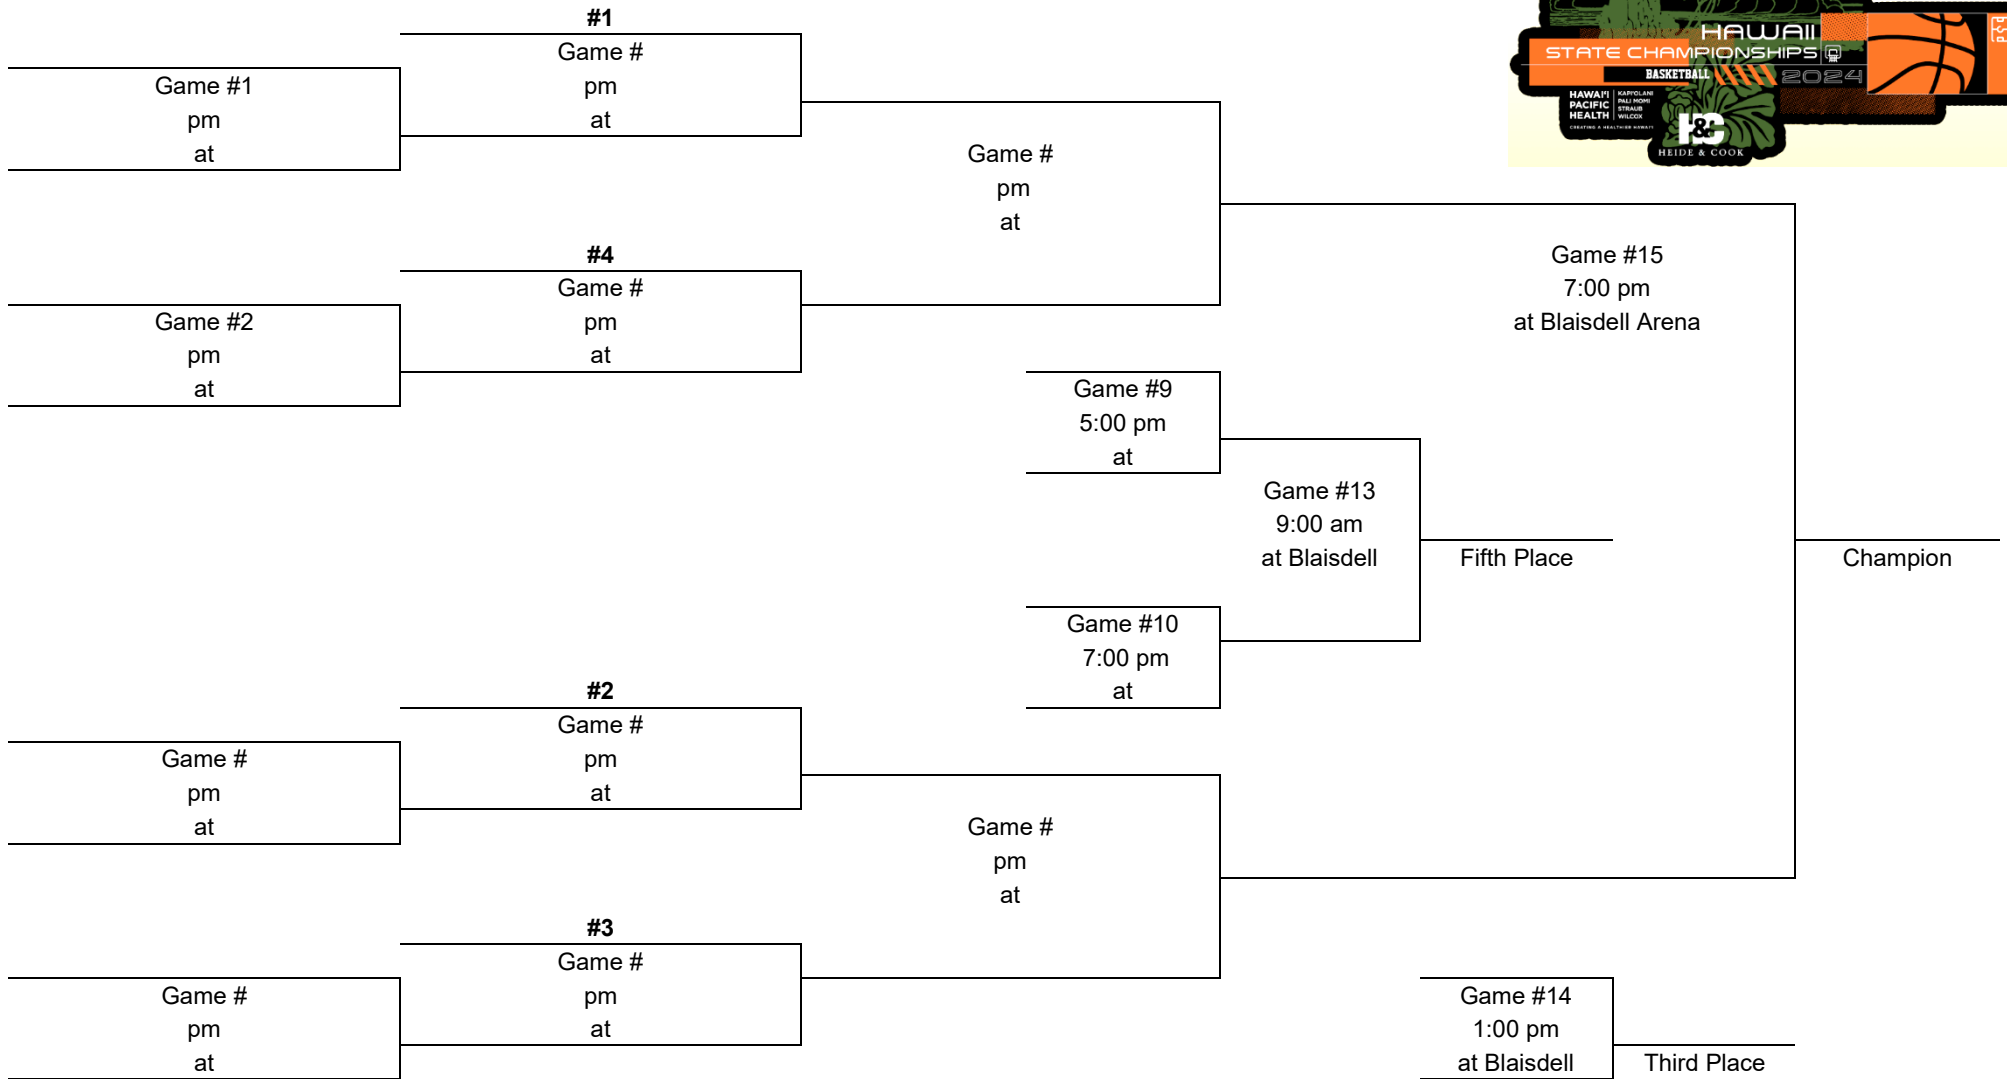

2024 – Boys Basketball - Division 1: 12-team tournament (School sites, Saint Louis gym, Punahou gym, Neal Blaisdell Center)

Monday, Feb. 19

Thursday, Feb. 22

Friday, Feb. 23

Saturday, Feb. 24

PARTICIPATING TEAMS				ALL-TOURNAMENT TEAM:
OIA (6)	ILH (2)	BIIF (2)	MIL (2)	Leading scorer: (3 games): (4 games):
1.	1.	1.	1.	
2.	2.	2.	2.	
3.				
4.				
5.				
6.