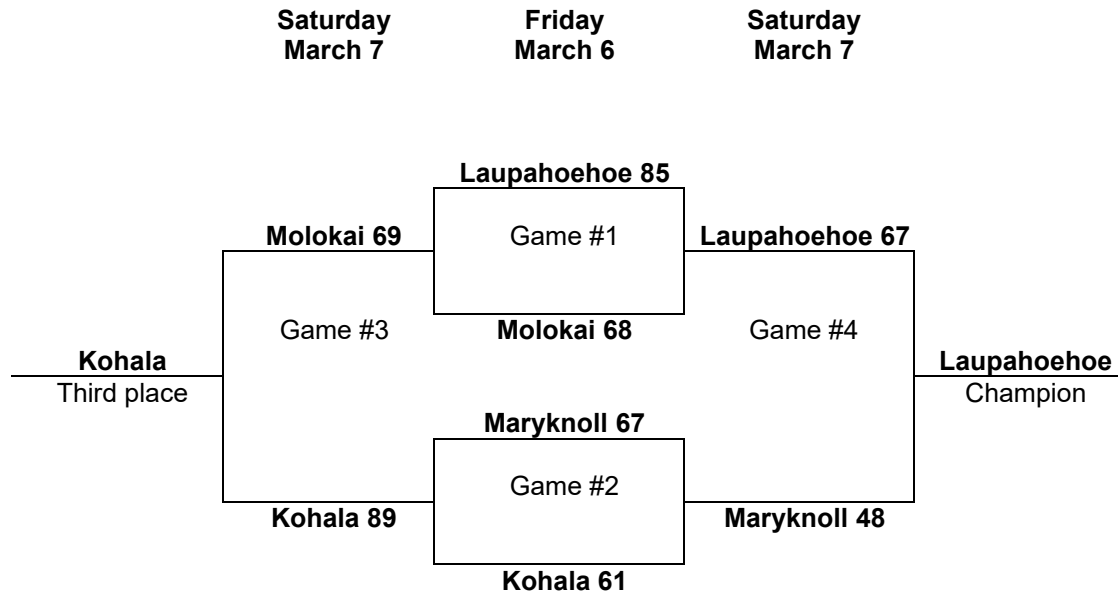

1970 – Boys Basketball - Division "A": 4-team tournament (St. Joseph School)

PARTICIPATING TEAMS		
ILH Maryknoll	MLIL Molokai	BIIF (2) Laupahoehoe Kohala