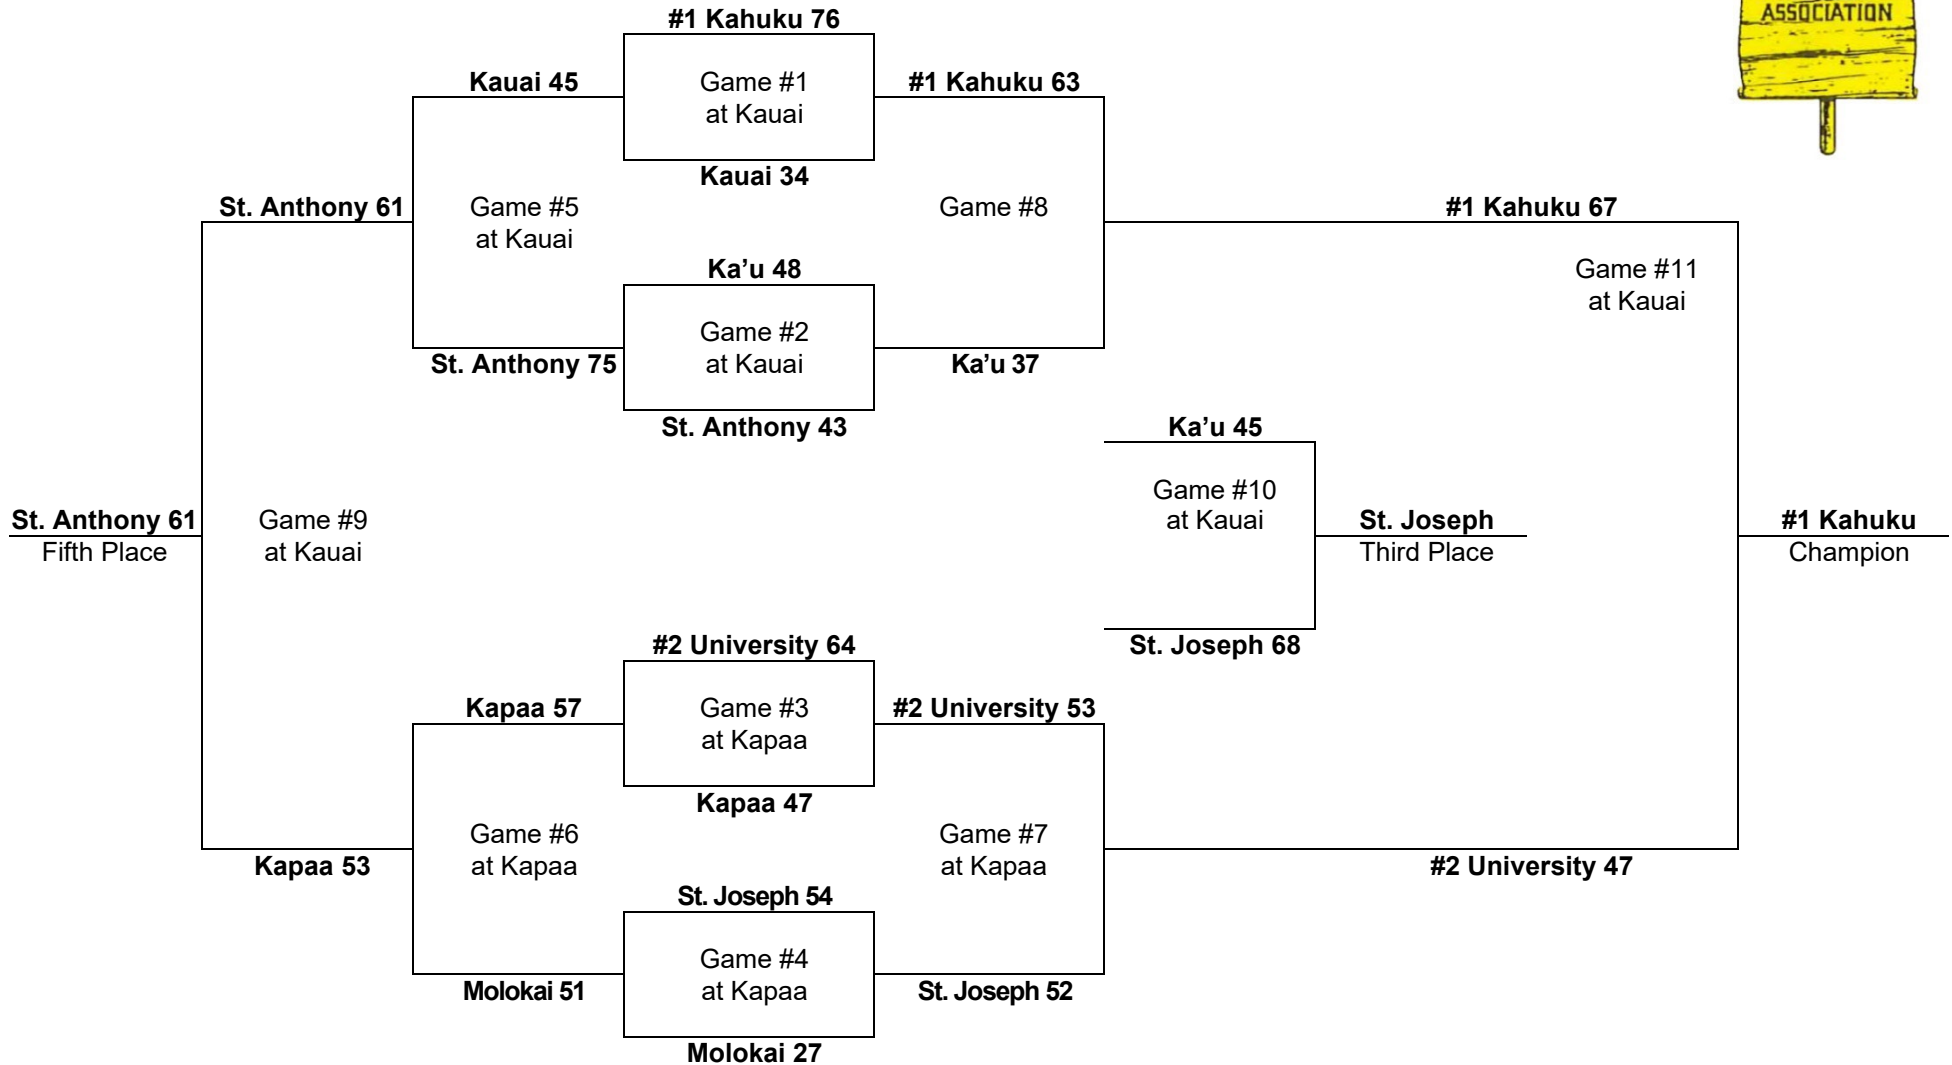

# 1973 – Boys Basketball - Division "A": 8-team tournament (Kauai and Kapaa High School)

Saturday  
March 10

Friday  
March 9

Thursday  
March 8

Friday  
March 9

Saturday  
March 10