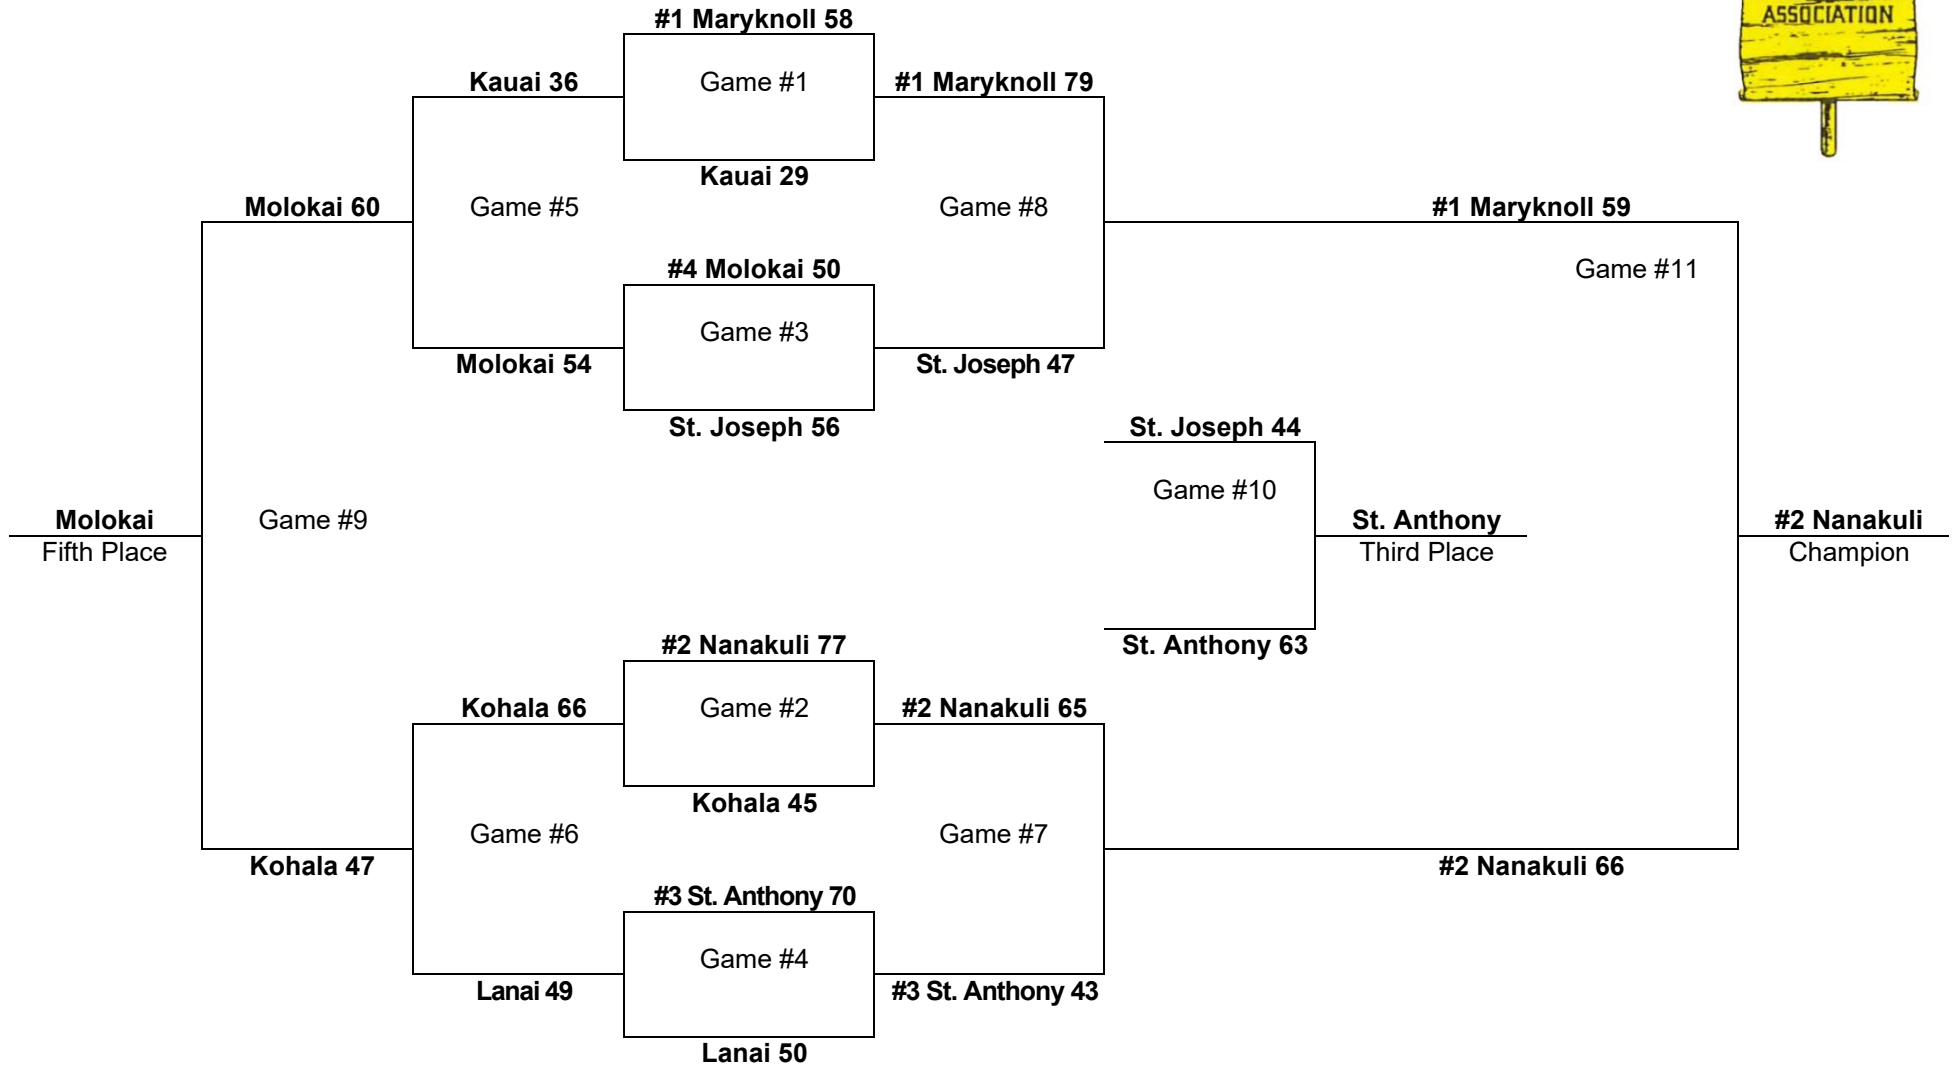

# 1975 – Boys Basketball - Division "A": 8-team tournament (Molokai High School, Molokai)

Saturday  
March 8

Friday  
March 7

Thursday  
March 6

Friday  
March 7

Saturday  
March 8