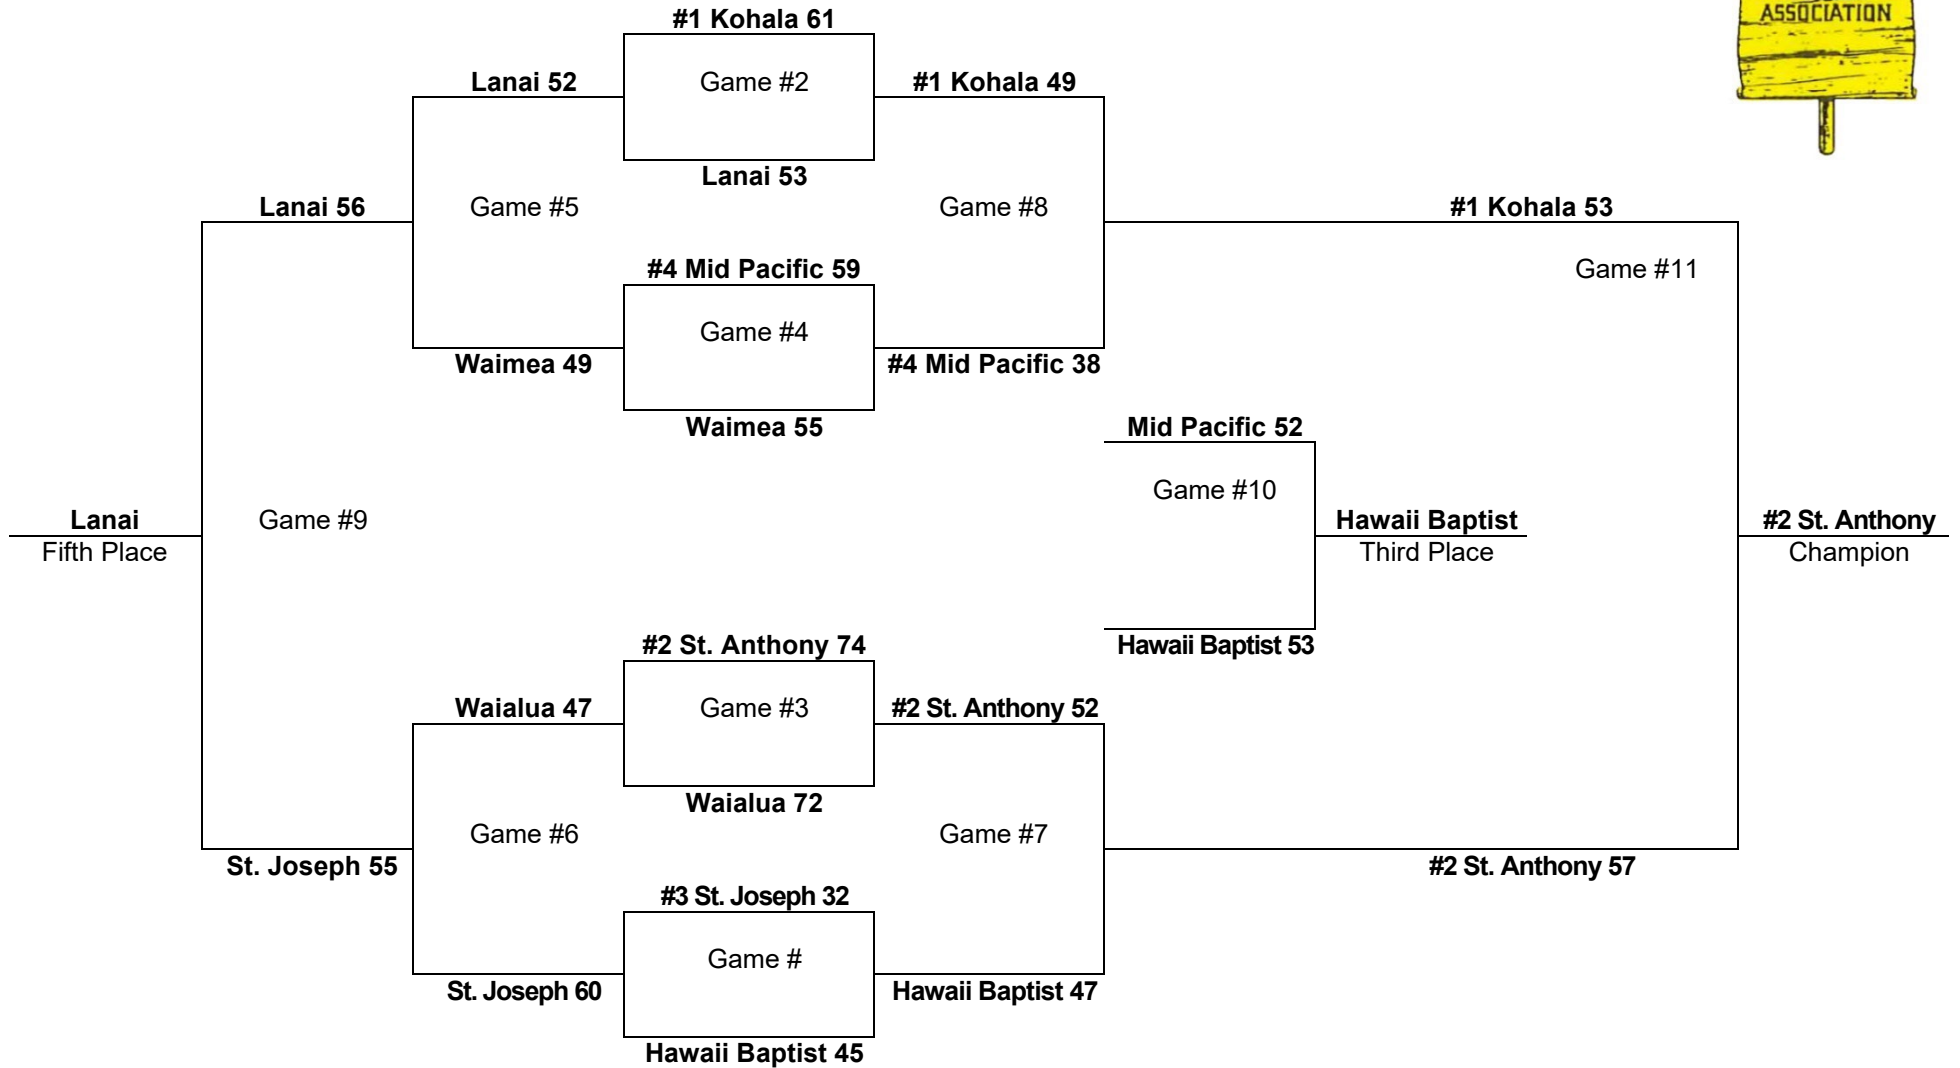

Saturday
March 12

Friday
March 11

Thursday
March 10

Friday
March 11

Saturday
March 12