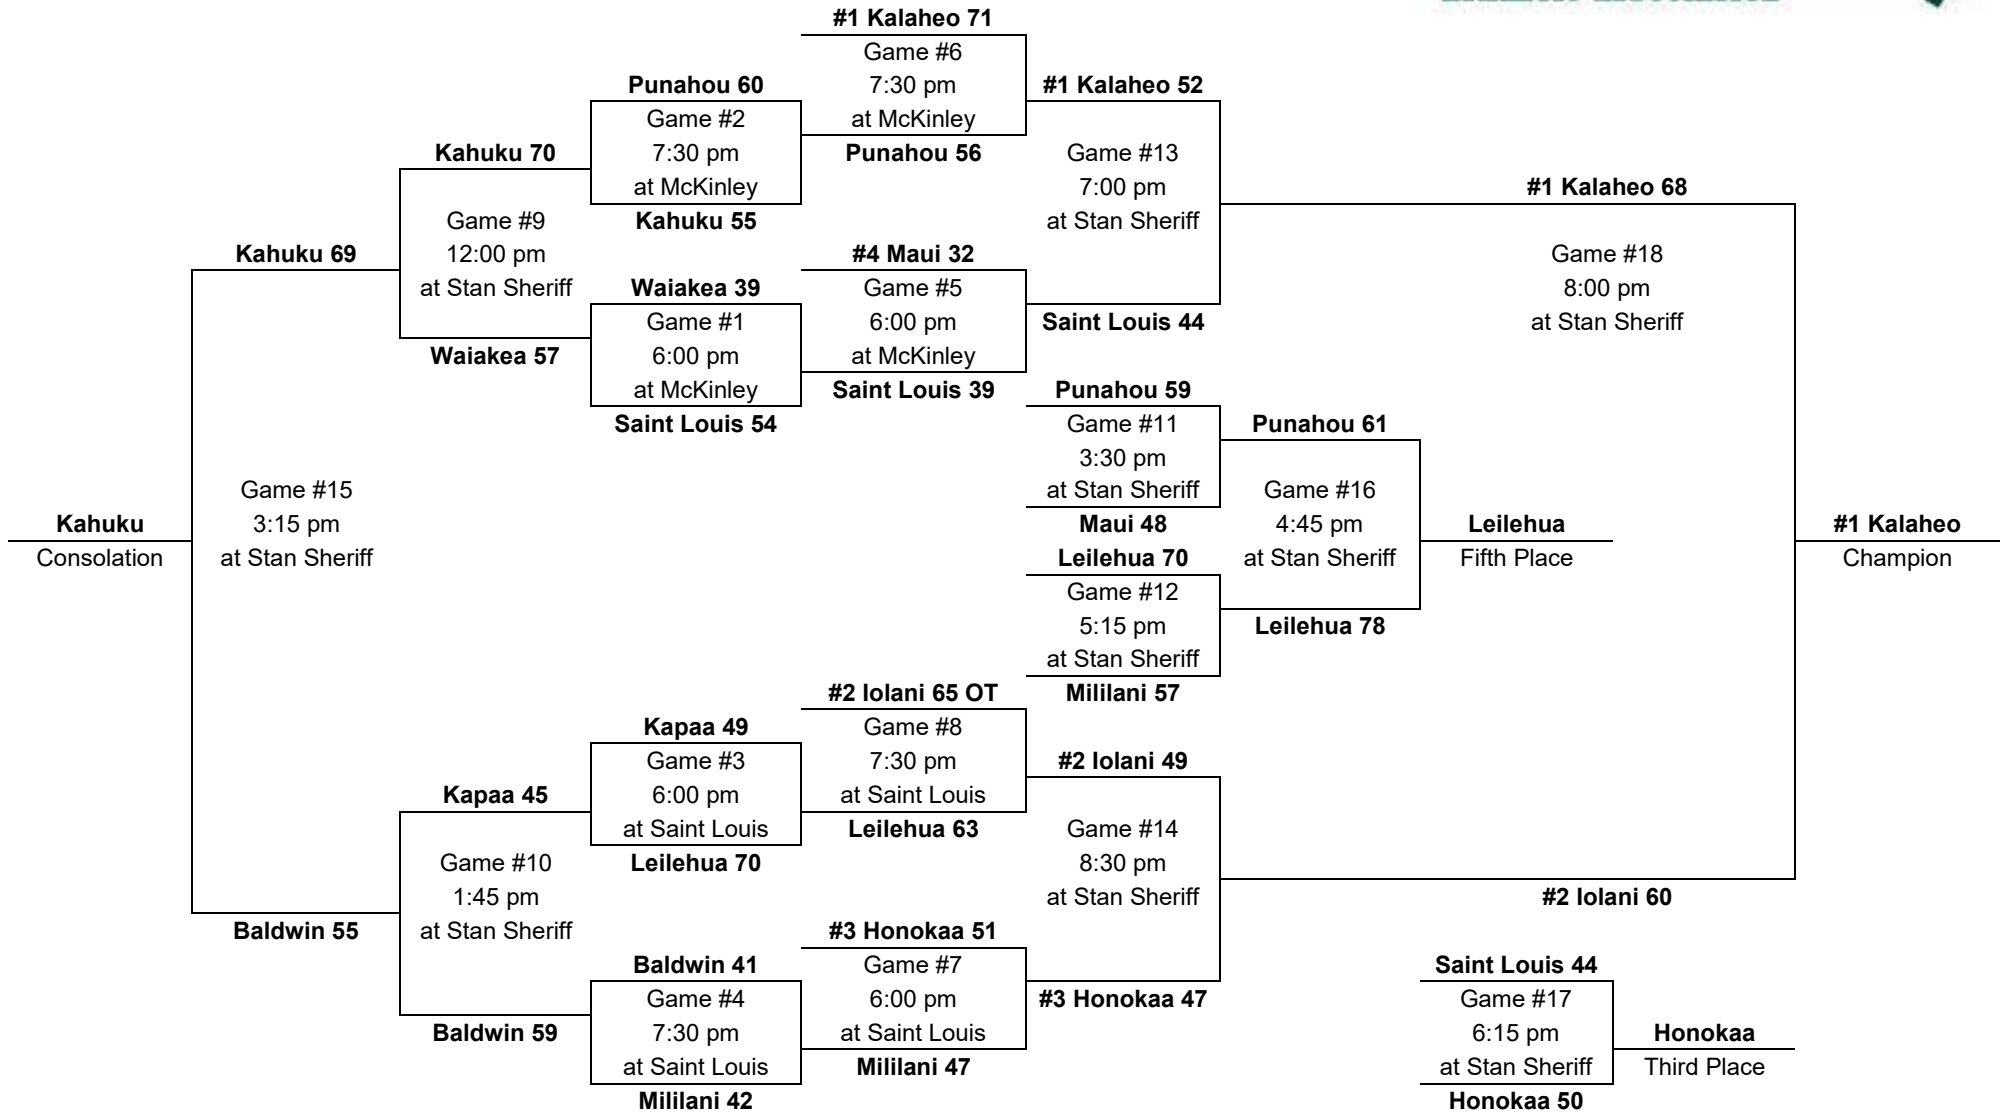

# 2001 – Boys Basketball - Division AA: 12-team tournament (McKinley gym, McCabe gym, Stan Sheriff Center)

Saturday,  
Feb. 24

Friday,  
Feb. 23

Wednesday,  
Feb. 21

Thursday,  
Feb. 22

Friday,  
Feb. 23

Saturday,  
Feb. 24