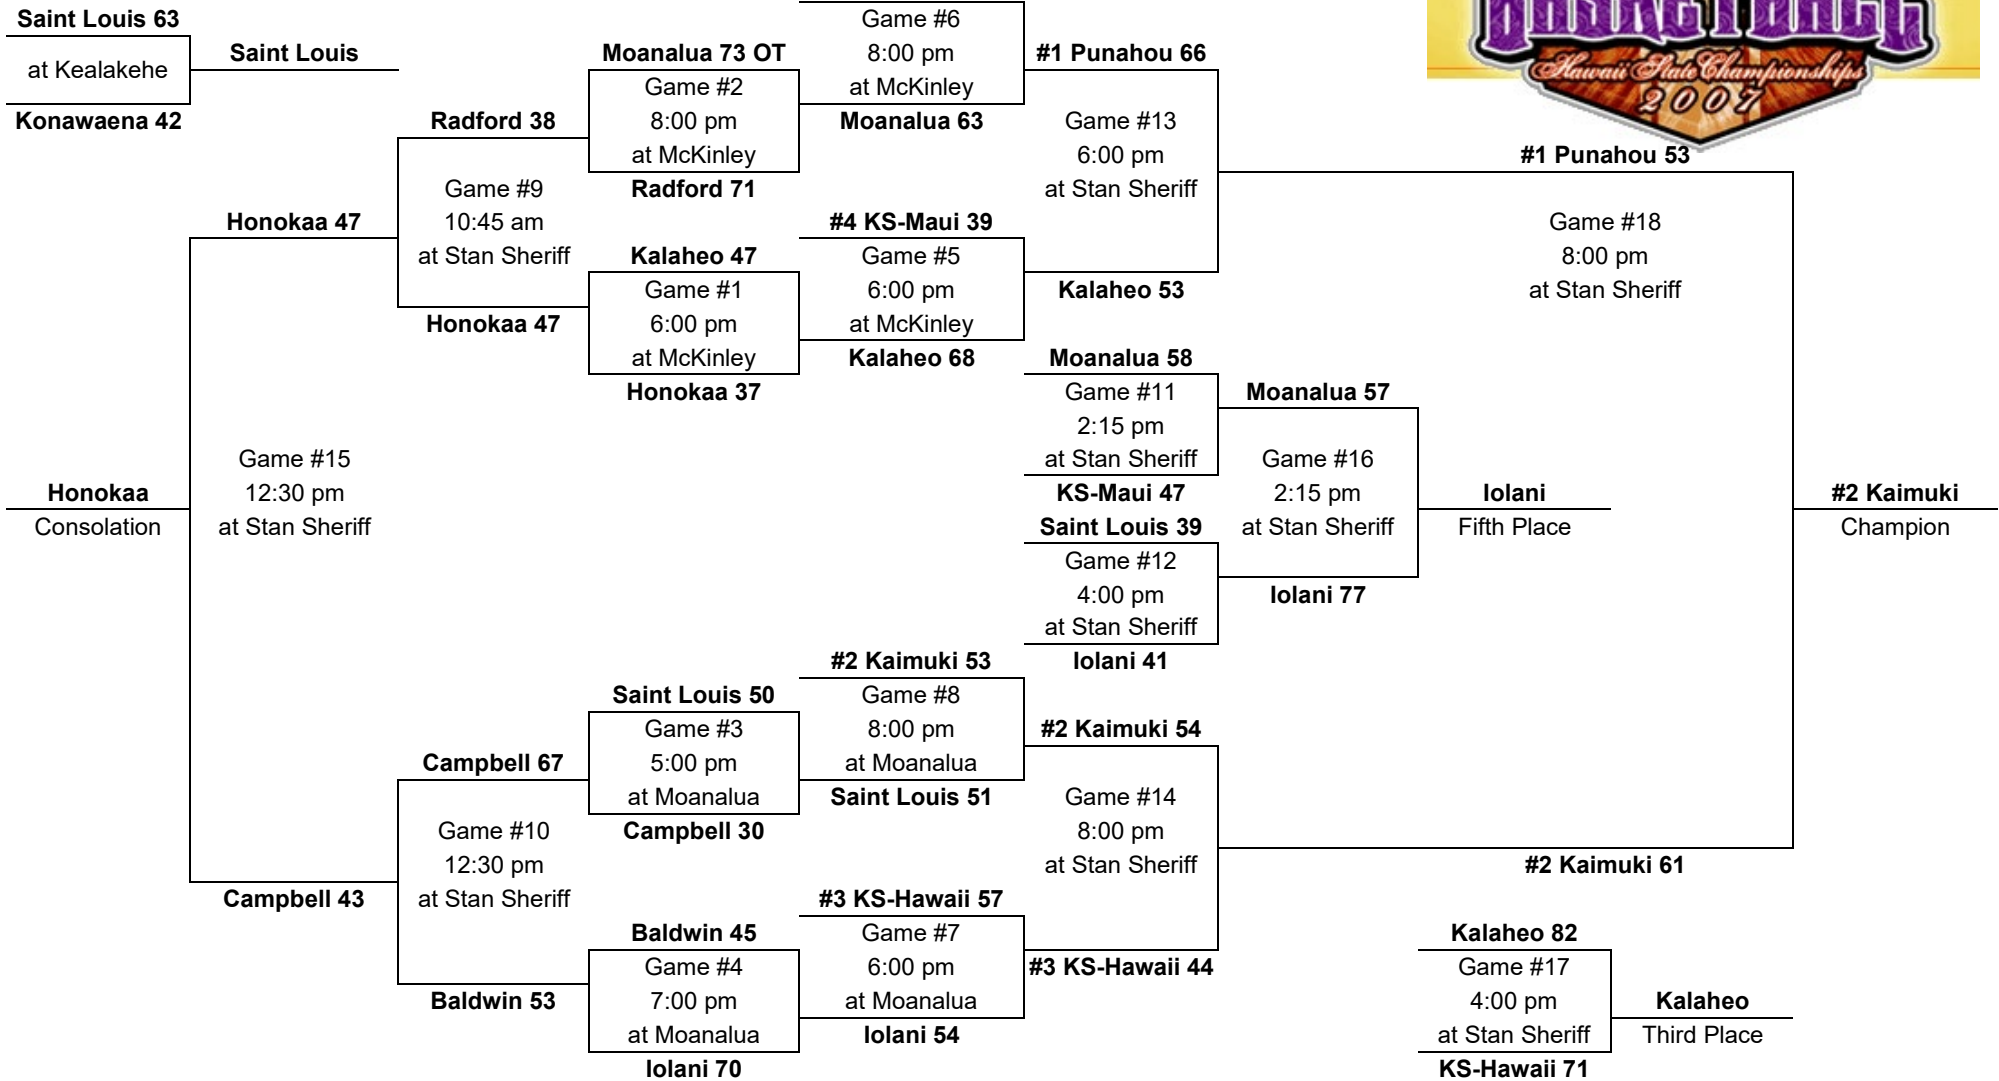

2007 – Boys Basketball - Division 1: 12-team tournament (McKinley gym, Moanalua gym, Stan Sheriff Center)

Saturday,
Feb. 17
Play-in game

Friday,
Feb. 23

Thursday,
Feb. 22

Tuesday,
Feb. 20

Wednesday,
Feb. 21

Thursday,
Feb. 22

Friday,
Feb. 23

PARTICIPATING TEAMS				ALL-TOURNAMENT TEAM: Keone Reyes, Kaimuki – MOP Beau Albrechtson, Kaimuki Spencer McLachlin, Punahou Stevie Austin, Moanalua Leading scorers: (3 games) Jeremiah Ostrowski, Punahou (21 FG, 6 3-FG, 13-23 FT, 61 pts, 20.3 ppg) Keone Reyes, Kaimuki (20 FG, 2 3-FG, 19-27 FT, 61 pts, 20.3 ppg) (4 g) Stevie Austin, Moanalua (33 FG, 9 3-FG, 5-5 FT, 80 pts, 20.0 ppg)
OIA (5) 1. Kaimuki 2. Kalaheo 3. Radford 4. Campbell 5. Moanalua	ILH (3) 1. Punahou 2. Iolani 3. Saint Louis	BIIF (2) 1. KS-Hawaii 2. Honokaa	MIL (2) 1. KS-Maui 2. Baldwin	
Play-in: Saint Louis (ILH3) vs. Konawaena (BIIF3)