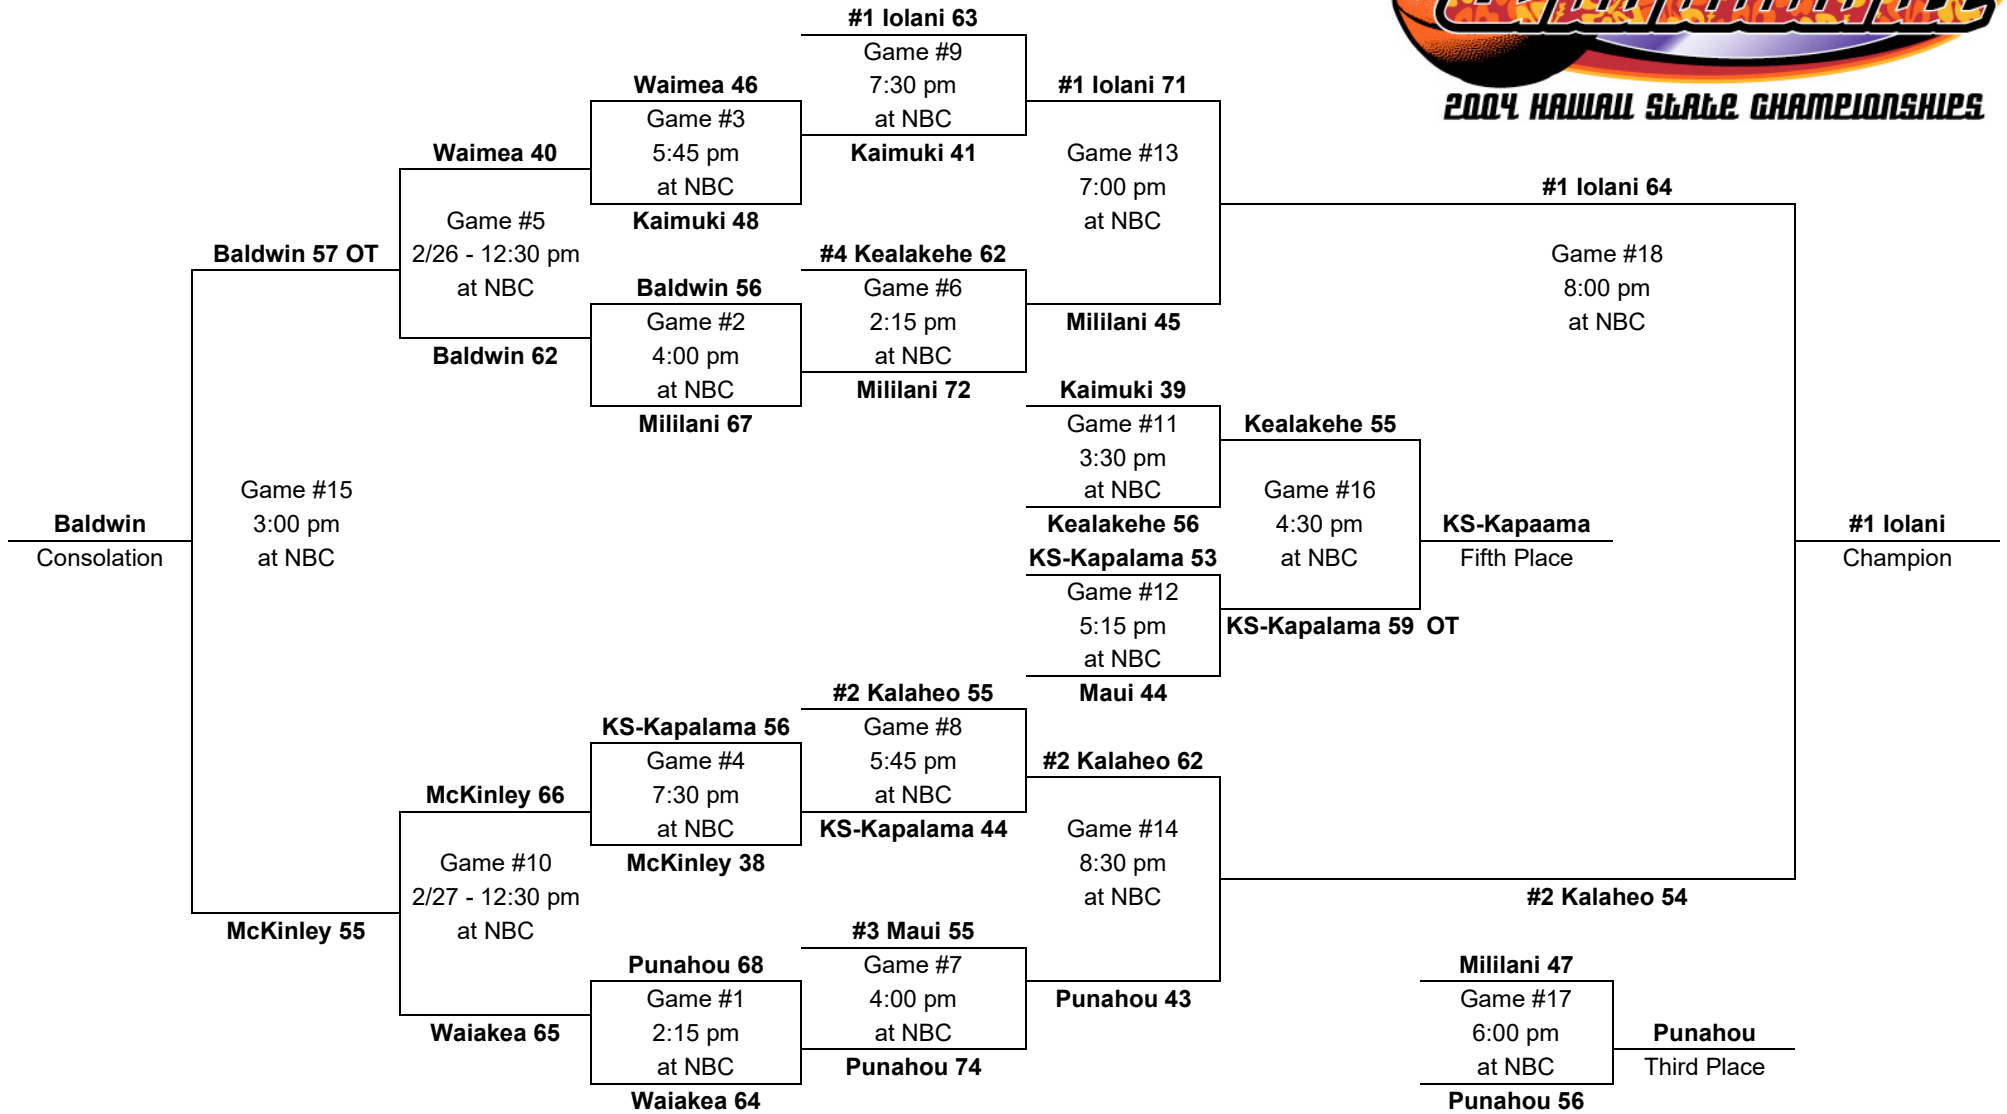

2004 – Boys Basketball - Division AA: 12-team tournament (Neal S. Blaisdell Arena, Honolulu)

Saturday,
Feb. 28

Thurs., Feb. 26
Friday, Feb. 27

Wednesday,
Feb. 25

Thursday,
Feb. 26

Friday,
Feb. 27

Saturday,
Feb. 28

PARTICIPATING TEAMS					ALL-TOURNAMENT TEAM:
OIA (4) 1. Kalaheo 2. Mililani 3. Kaimuki 4. McKinley	ILH (3) 1. Iolani 2. Punahou 3. KS-Kapalama	BIIF (2) 1. Kealakehe 2. Waiakea	MIL (2) 1. Maui 2. Baldwin	KIF (1) 1. Waimea	Derrick Low, Iolani – Most Outstanding Player Sam Wilhoite, Kalaheo Ryan Hirata, Iolani William Elliott, Kalaheo
					Jeremiah Ostrowski, Punahou Alex Patykula, Mililani
					Leading scorers: (3 games) Sam Wilhoite, Kalaheo (20 FG, 1 3-FG, 14-16 FT, 55 pts, 18.3 ppg) (4 games) Jeremiah Ostrowski, Punahou (26 FG, 13 3-FG, 21-24 FT, 86 pts, 21.5 ppg)