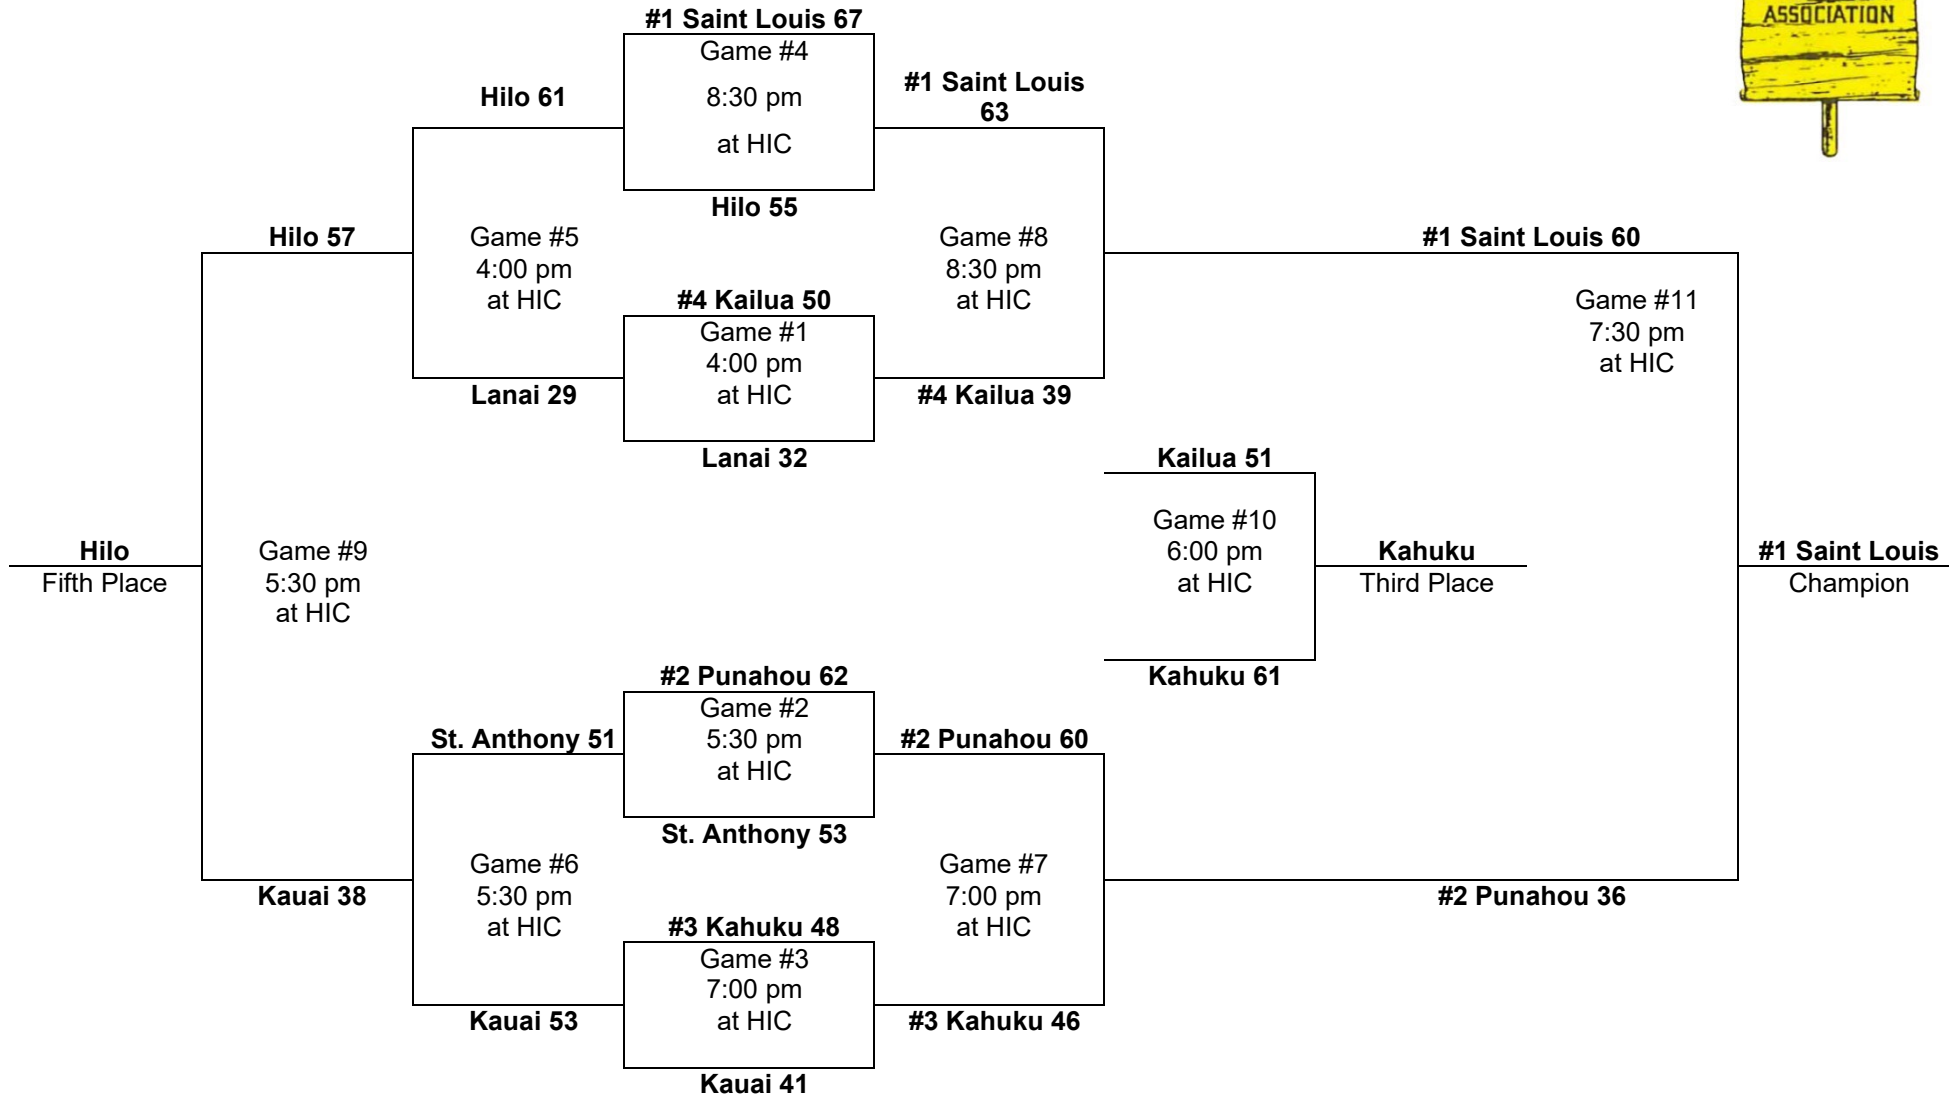

# 1968 – Boys Basketball - Division "A": 8-team tournament (Honolulu International Center)

**Saturday  
March 9**

**Friday  
March 8**

**Thursday  
March 7**

**Friday  
March 8**

**Saturday  
March 9**

PARTICIPATING TEAMS						Leading scorer:
<b>ROIA (2)</b> 1. Kahuku 2. Kailua	<b>ILH (2)</b> 1. Saint Louis 2. Punahou	<b>BIIF (1)</b> 1. Hilo	<b>MIL (1)</b> 1. St. Anthony	<b>MLIL (1)</b> 1. Lanai	<b>KIF (1)</b> 1. Kauai	Tim DeSilva, Hilo (24 FG, 12-15 FT, 60 pts, 20.0 ppg)