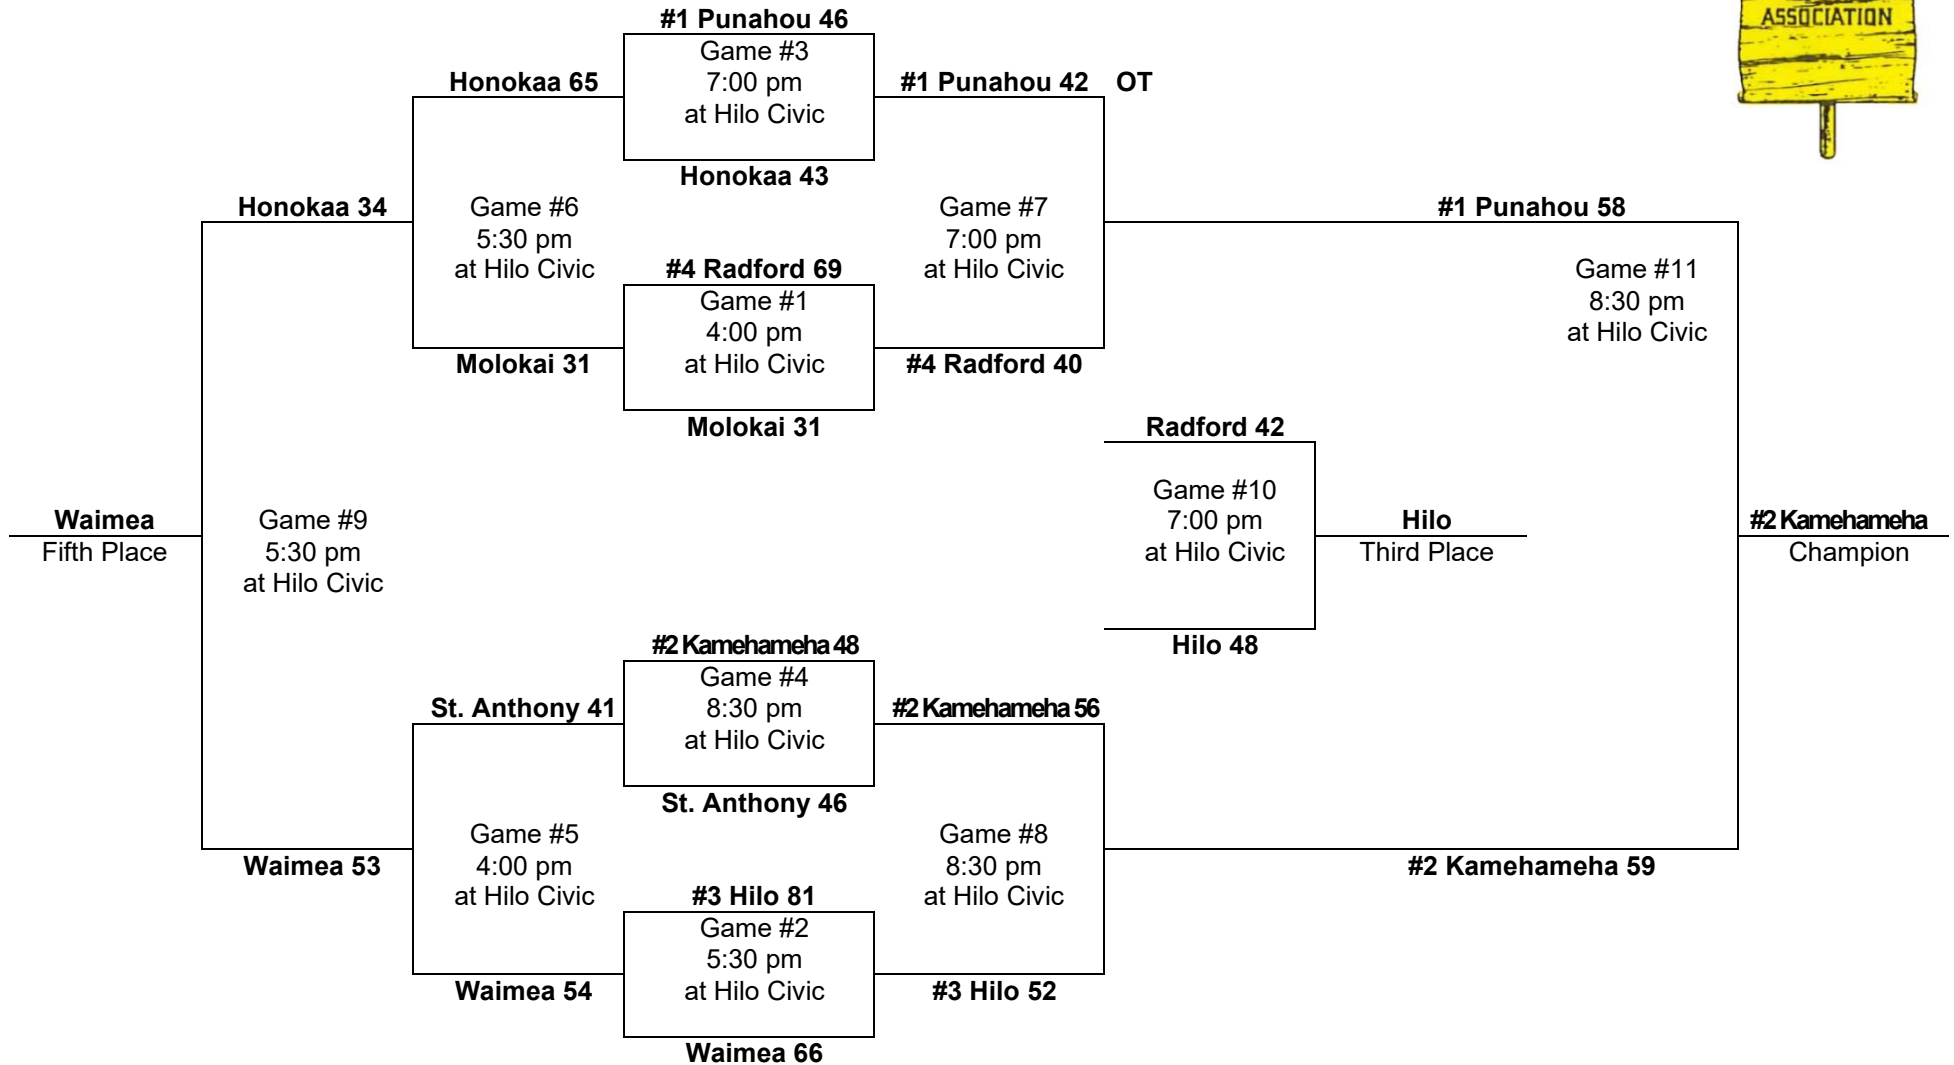

# 1962 – Boys Basketball - Division "A": 8-team tournament (Hilo Civic Auditorium)

**Saturday**  
**March 10**

**Friday**  
**March 9**

**Thursday**  
**March 8**

**Friday**  
**March 9**

**Saturday**  
**March 10**