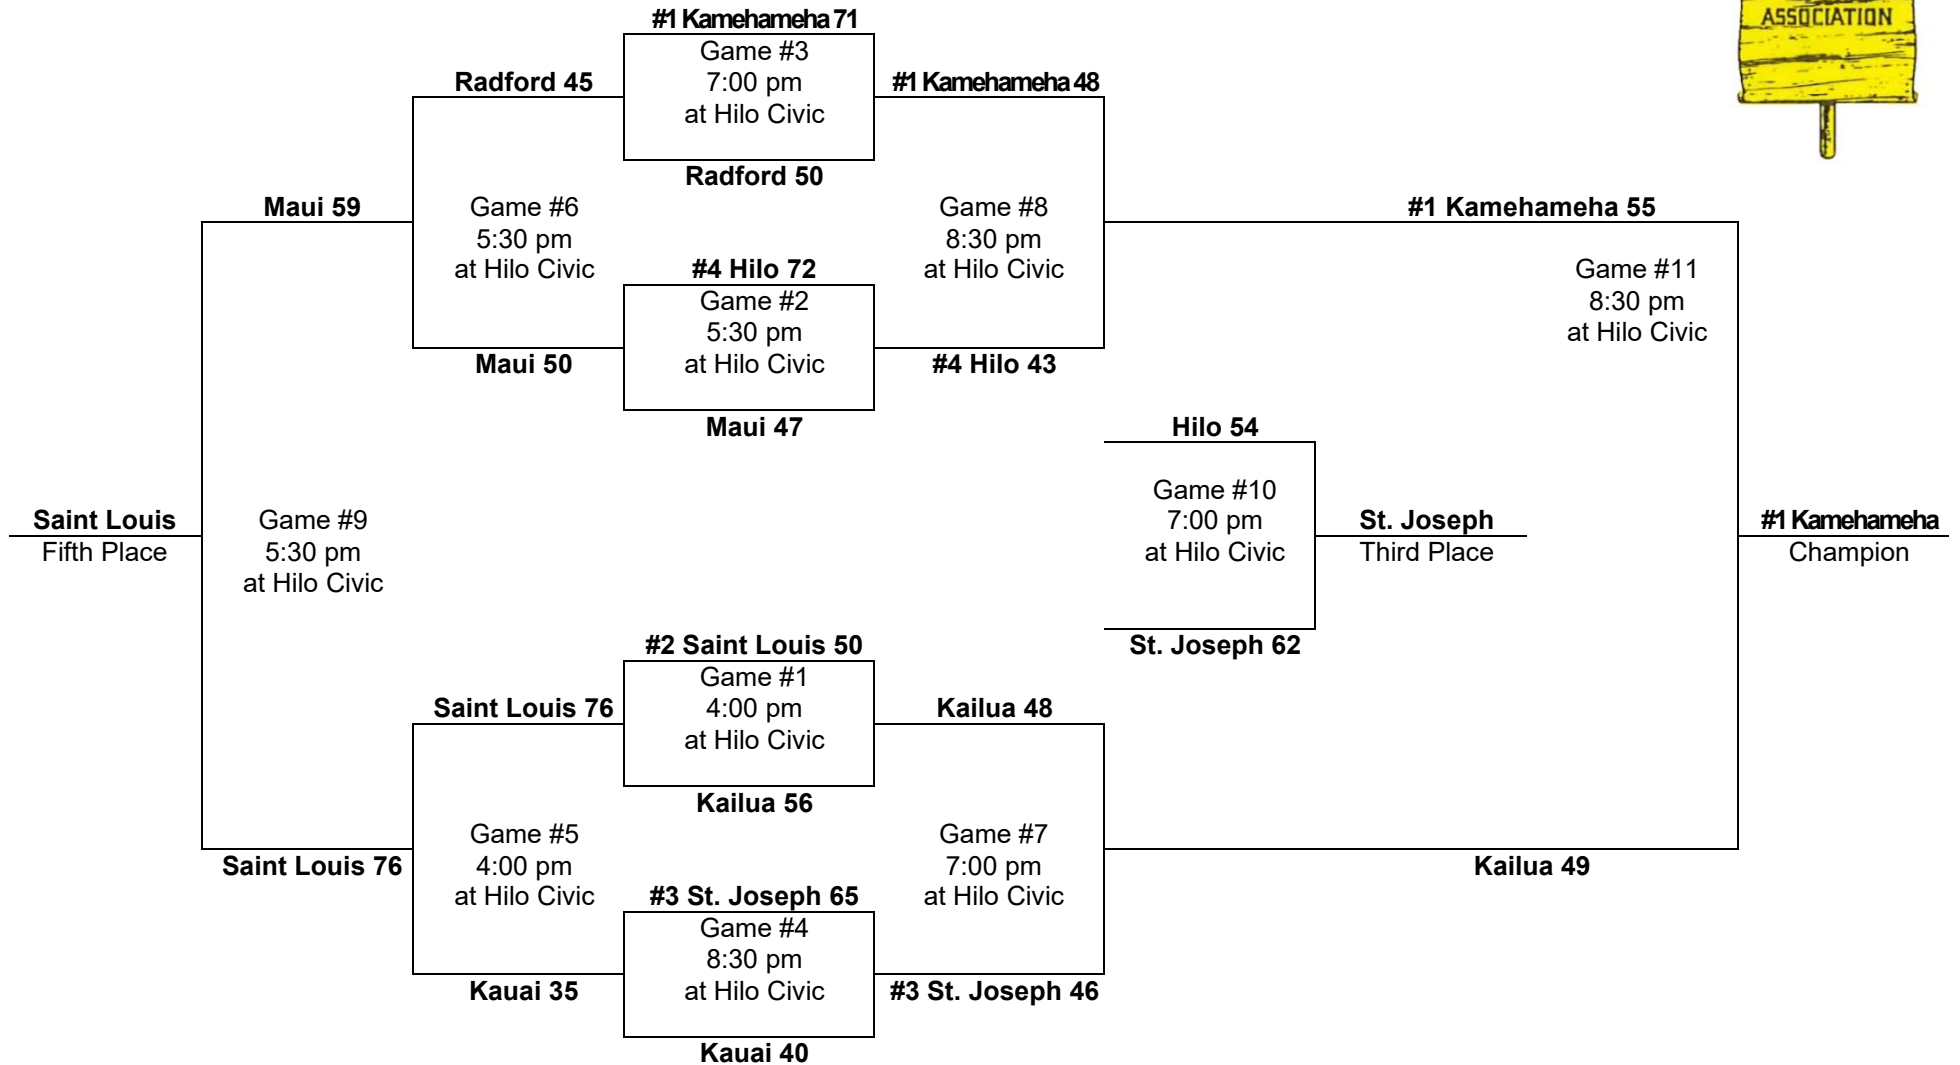

# 1965 – Boys Basketball - Division "A": 8-team tournament (Hilo Civic Auditorium)

**Saturday  
March 6**

**Friday  
March 5**

**Thursday  
March 4**

**Friday  
March 5**

**Saturday  
March 6**