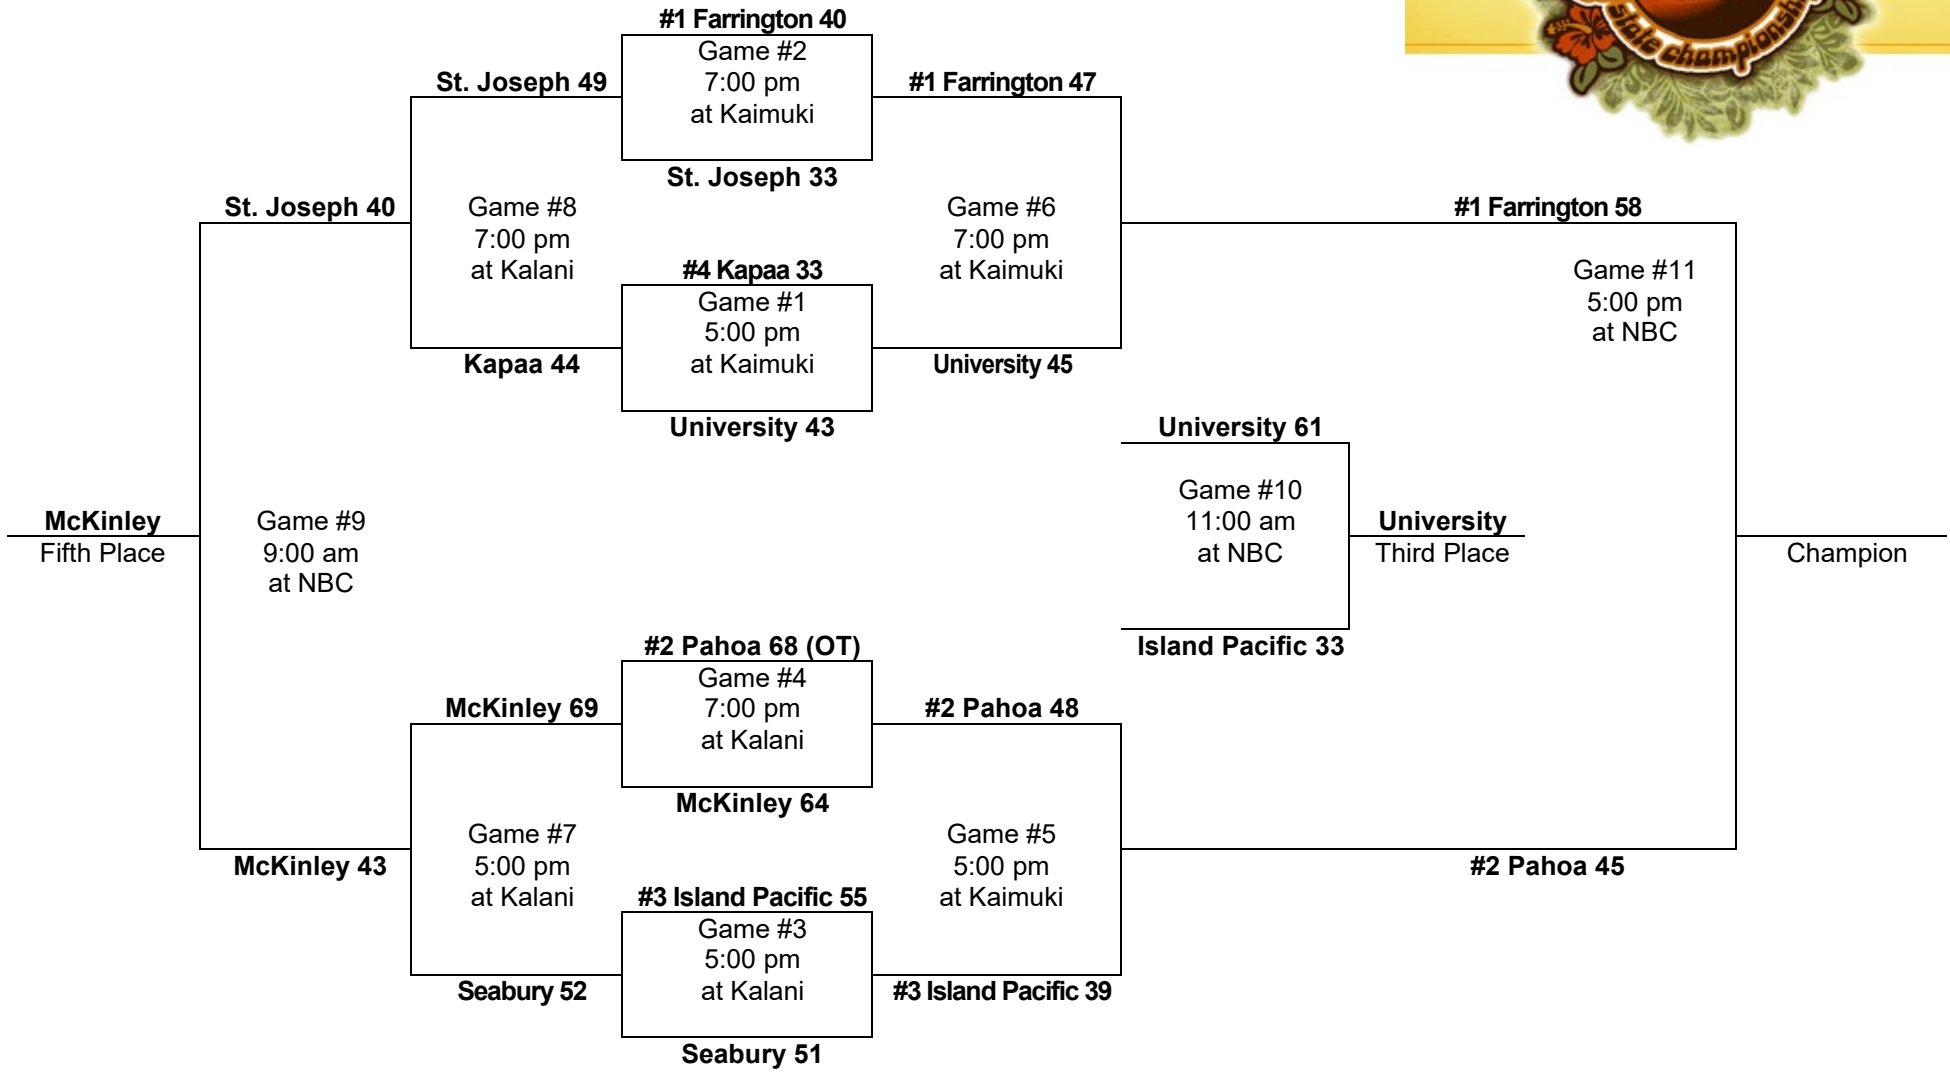

Saturday
Feb. 19

Friday
Feb. 18

Thursday
Feb. 17

Friday
Feb. 18

Saturday
Feb. 19