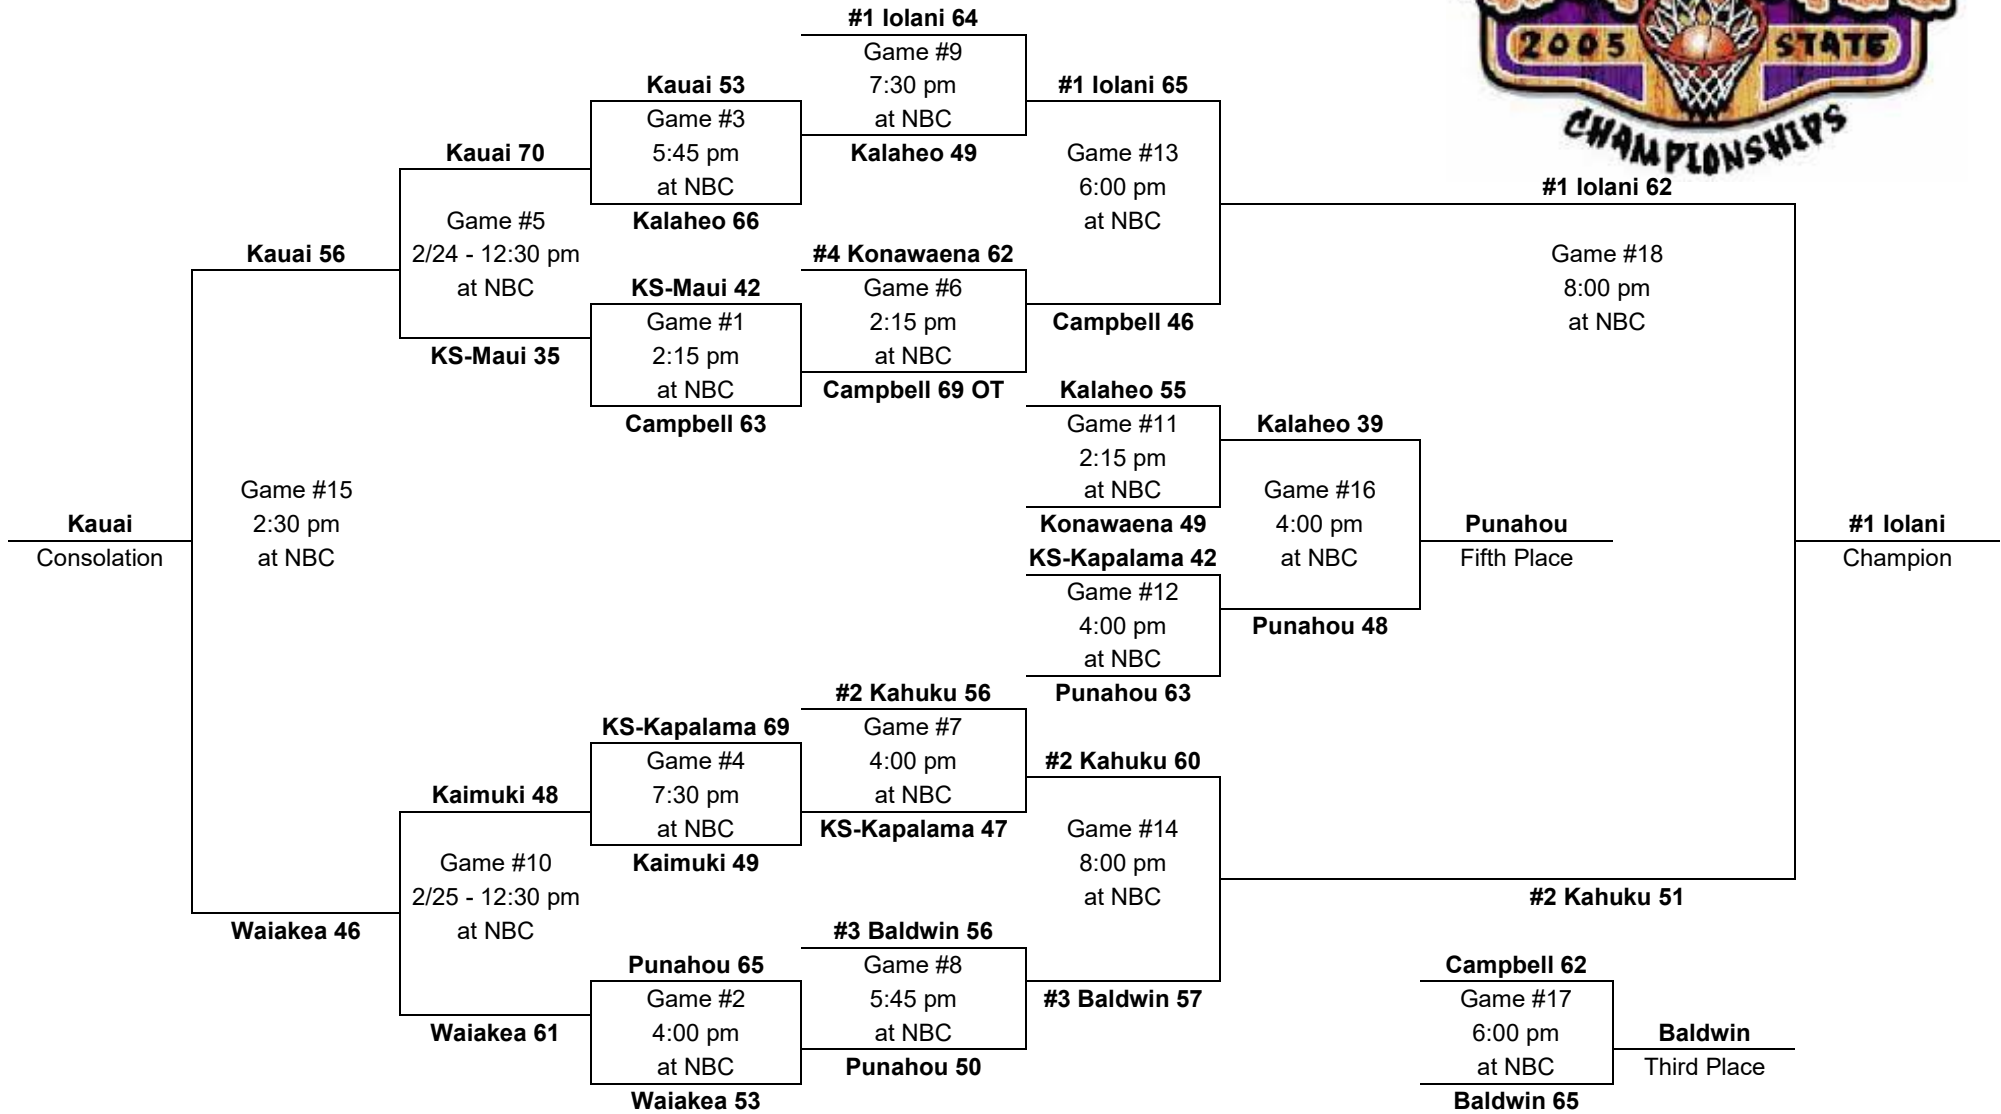

2005 – Boys Basketball - Division AA: 12-team tournament (Neal S. Blaisdell Arena, Honolulu)

Saturday,
Feb. 26

Thurs., Feb. 24
Friday, Feb. 25

Wednesday,
Feb. 23

Thursday,
Feb. 24

Friday,
Feb. 25

Saturday,
Feb. 26

PARTICIPATING TEAMS					ALL-TOURNAMENT TEAM: Kyle Pape, Iolani – MOP Vinny Nip, Iolani Devin Unga, Kahuku Trenson Himalaya, Baldwin Jeremiah Ostrowski, Punahou Leading scorers: (3 games) Kyle Pape, Iolani (25 FG, 6 3-FG, 37-40 FT, 93 pts, 31.0 ppg) (4 games) Jeremiah Ostrowski, Punahou (29 FG, 11 3-FG, 17-28 FT, 86 pts, 21.5 ppg)
OIA (4)	ILH (3)	BIIF (2)	MIL (2)	KIF (1)	
1. Kahuku	1. Iolani	1. Konawaena	1. Baldwin	1. Kauai	
2. Campbell	2. Punahou	2. Waiiaka	2. KS-Maui		
3. Kalaheo	3. KS-Kapalama				
4. Kaimuki