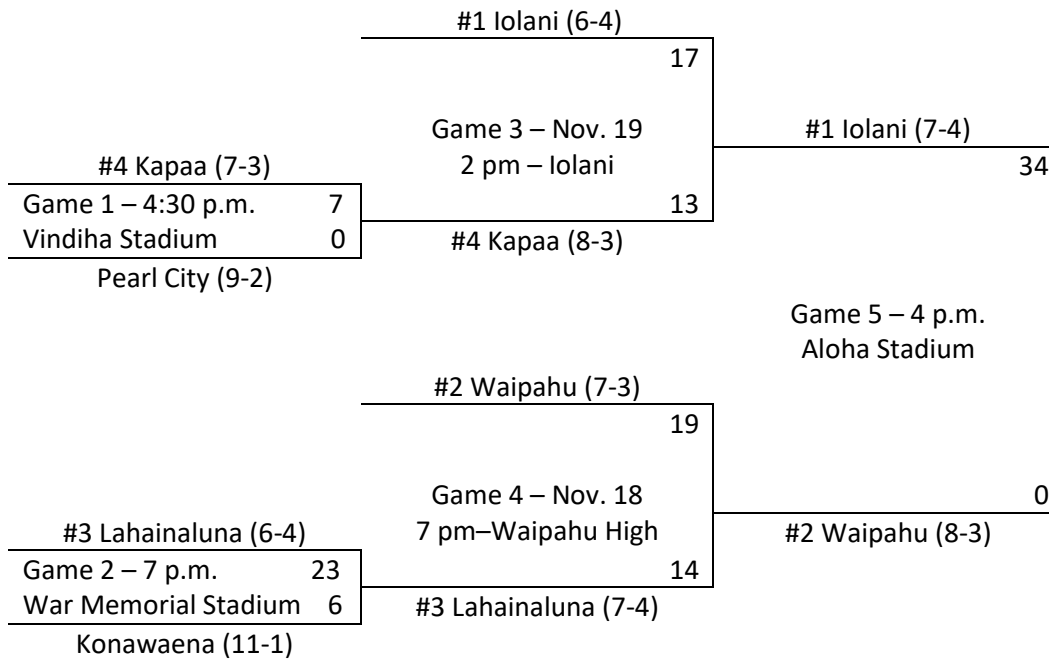

2011 – Division II (6 teams)

Saturday, Nov. 12

Friday-Saturday, Nov. 18-19

Friday, Nov. 25