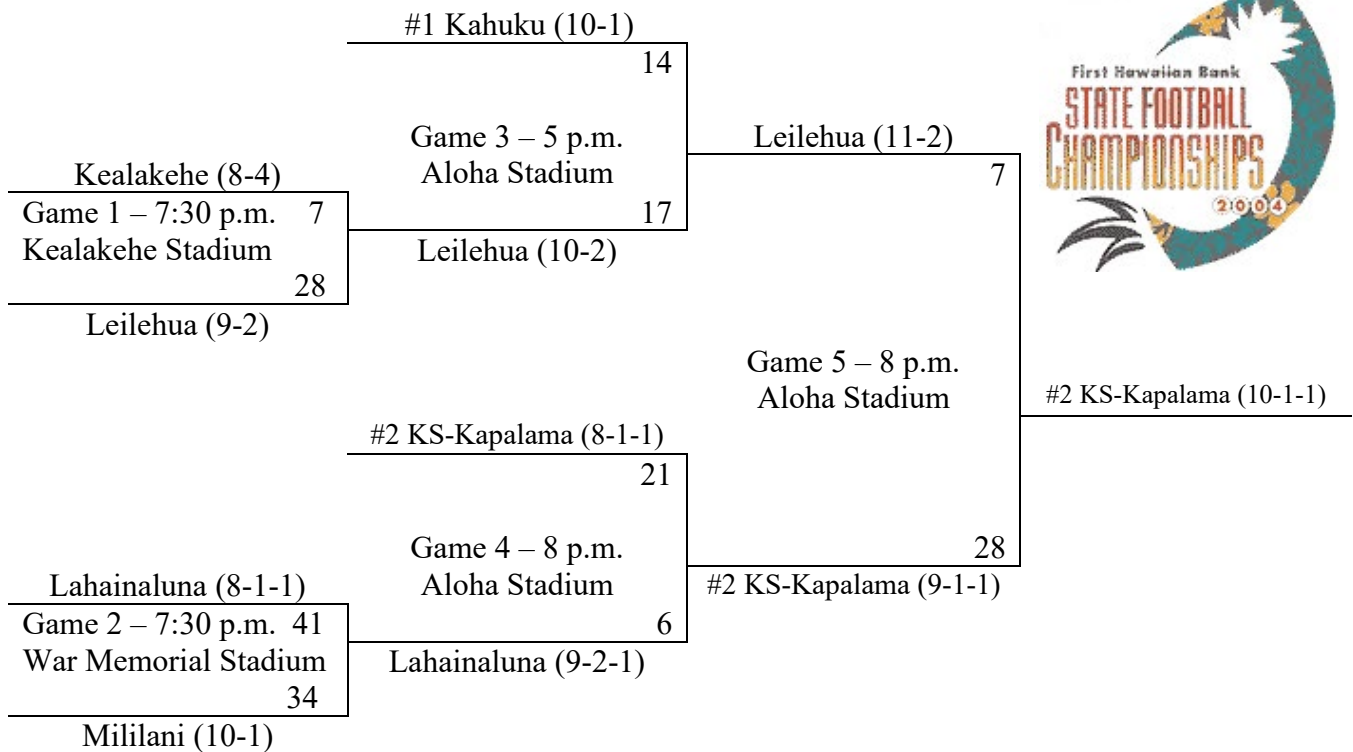

2004 – Division I (6 teams)

Friday, Nov. 19

Friday, Nov. 26

Friday, Dec. 3