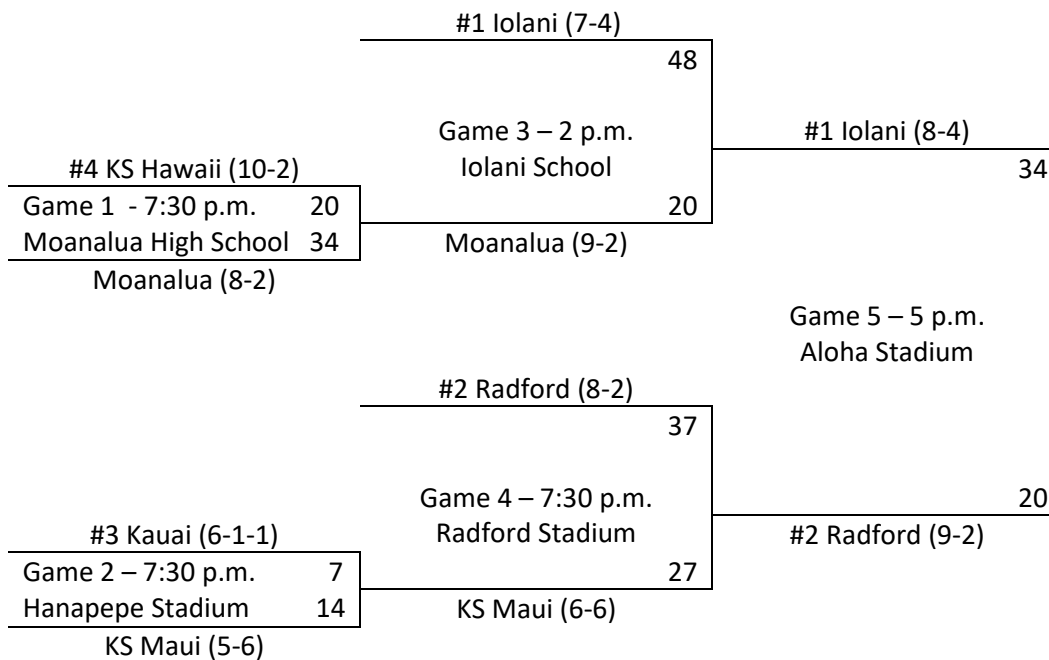

2005 – Division II (6 teams)

Friday, Nov. 18

Saturday, Nov. 26

Friday, Dec. 2