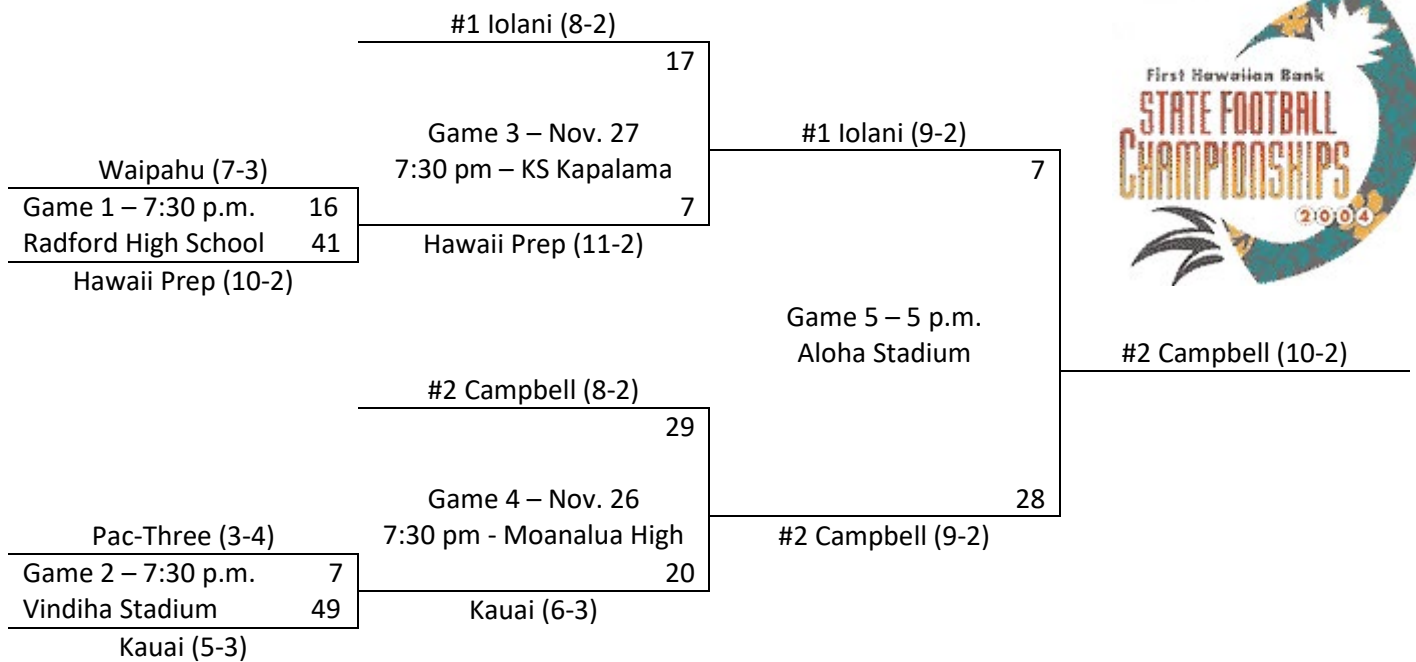

2004 – Division II (6 teams)

Friday, Nov. 19

Fri.-Sat., Nov. 26-27

Friday, Dec. 3

Participating teams, head coaches:

OIA (2 teams)	ILH (1 team)	MIL (1 team)	BIIF (1 team)	KIF (1 team)
Campbell (8-2) Tumoana Kenessey	Iolani (8-2) Wendell Look	Pac-Three (3-4) Jim Klaczak	Hawaii Prep (10-2) Tom Goodspeed	Kauai (5-3) Keli'i Morgado
Waipahu (7-3) Sean Saturnio				

Campbell captures Division II crown

Sabers beat Iolani for first major football title, 28-7

BY WES NAKAMA
Advertiser Staff Writer

With its head coach watching proudly from the stands, the Campbell High School football team executed almost to perfection last night in rolling past

Iolani, 28-7, for the Division II state championship at Aloha Stadium.

The Sabers, ranked No. 8 in The Advertiser's statewide Top 10 poll of coaches and media, finished their season at 10-2 and brought home the school's first major football title. Iolani, ranked No. 5, ended up 9-3.

"Earlier this week, we had a group meeting and said, 'Let's execute, let's do it for Coach

(Tumoana Kenessey).'" said Campbell senior slotback/linebacker Kaniela Stanton, who rushed for 113 yards on 10 carries and made four tackles. "This was for him, and for everybody on our team, and for our fans."

Kenessey, in his fifth year as head coach, was ineligible for the game due to an ejection from last week's semifinal victory over Kaua'i after two unsportsmanlike conduct penalties. But

his team put on an awesome display of running and defense last night anyway, especially in the first half.

Operating out of the unique "Delaware Winged-T" offense led by tackles Sterling Valentine, Matthew Masifilo and Kyle Akana, guards Liulotu Gaui and Dustin Salvador, tight ends Kepa Basham and James Bannister and

SEE CAMPBELL, D4