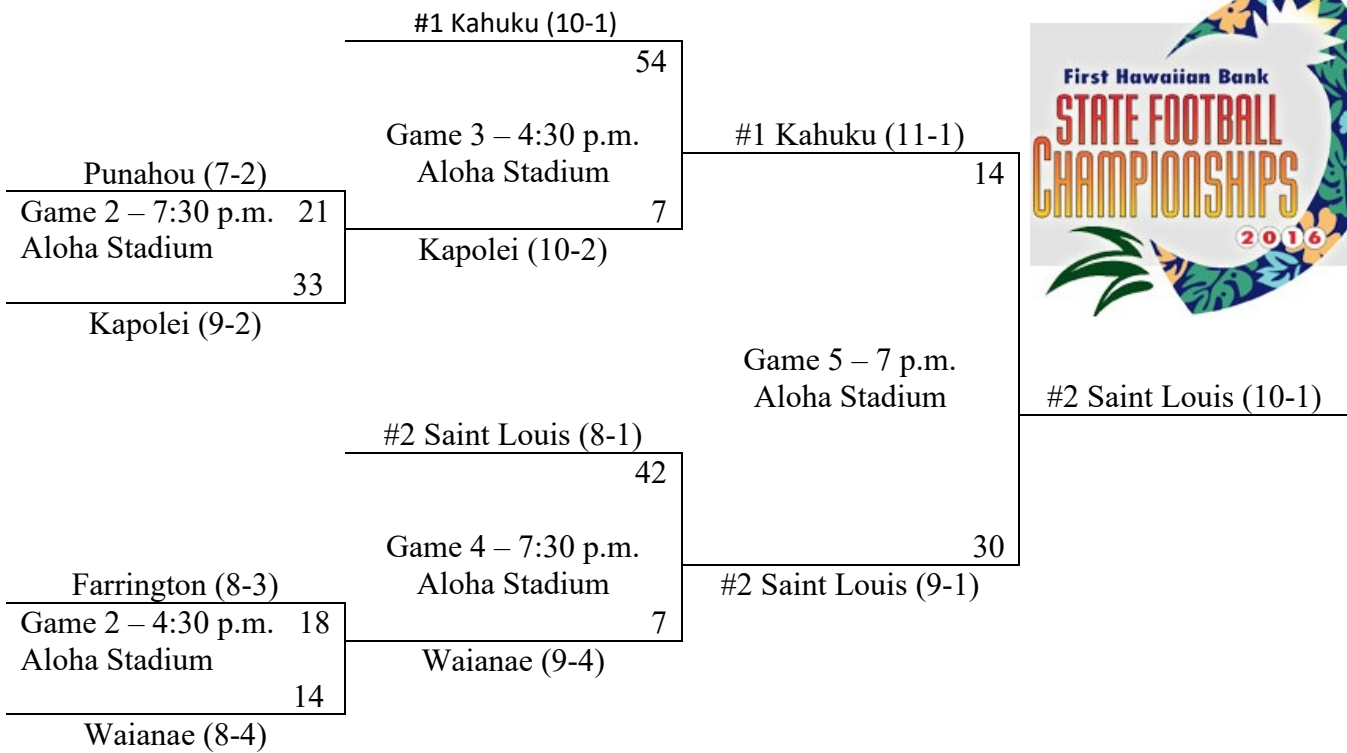

2016 – Open Division (6 teams)

Saturday, Nov. 5

Friday, Nov. 11

Saturday, Nov. 19

Participating teams, head coaches:

OIA (4 teams)	ILH (2 teams)
Kahuku (10-1)	Saint Louis (8-1)
Vavae Tata	Cal Lee
Farrington Governors (8-3)	Punahou (7-2)
Randall Okimoto	Kale Ane
Kapolei Hurricanes (9-2)	
Darren Hernandez	
Waianae Seariders (8-4)	
Walter Young