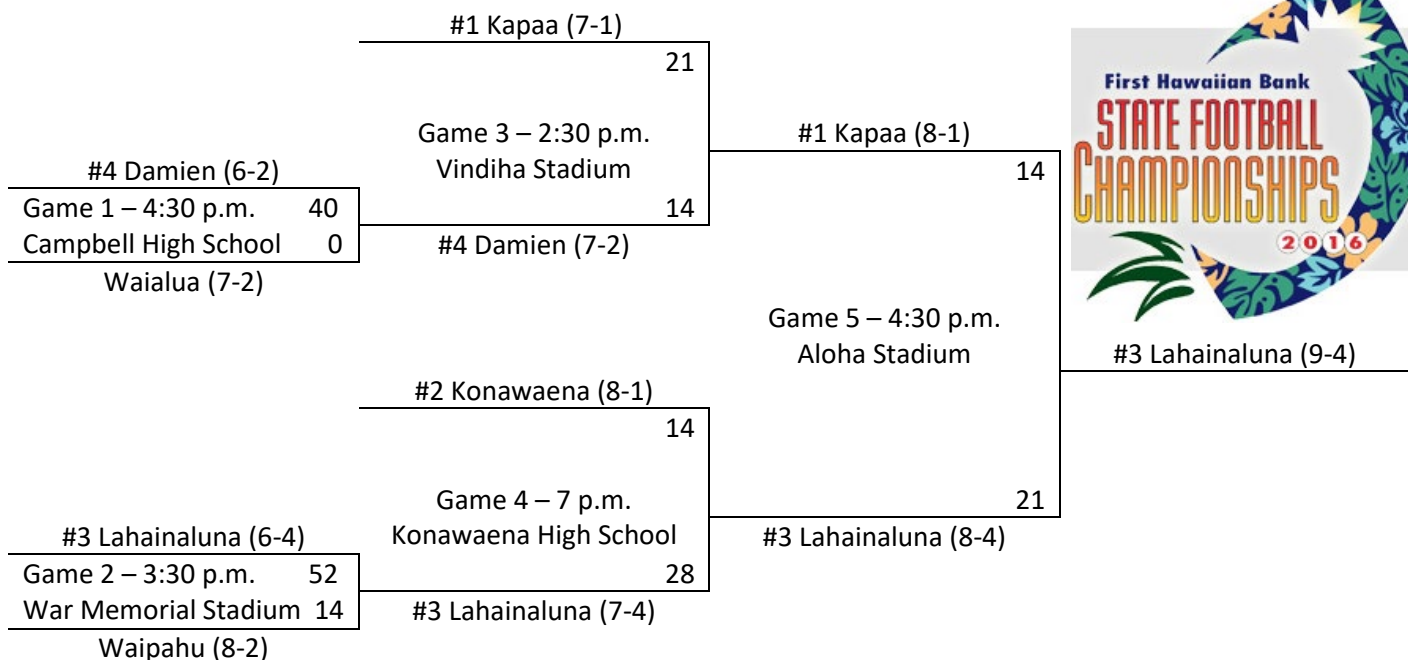

2016 – Division II (6 teams)

Friday, Nov. 4

Saturday, Nov. 12

Friday, Nov. 18