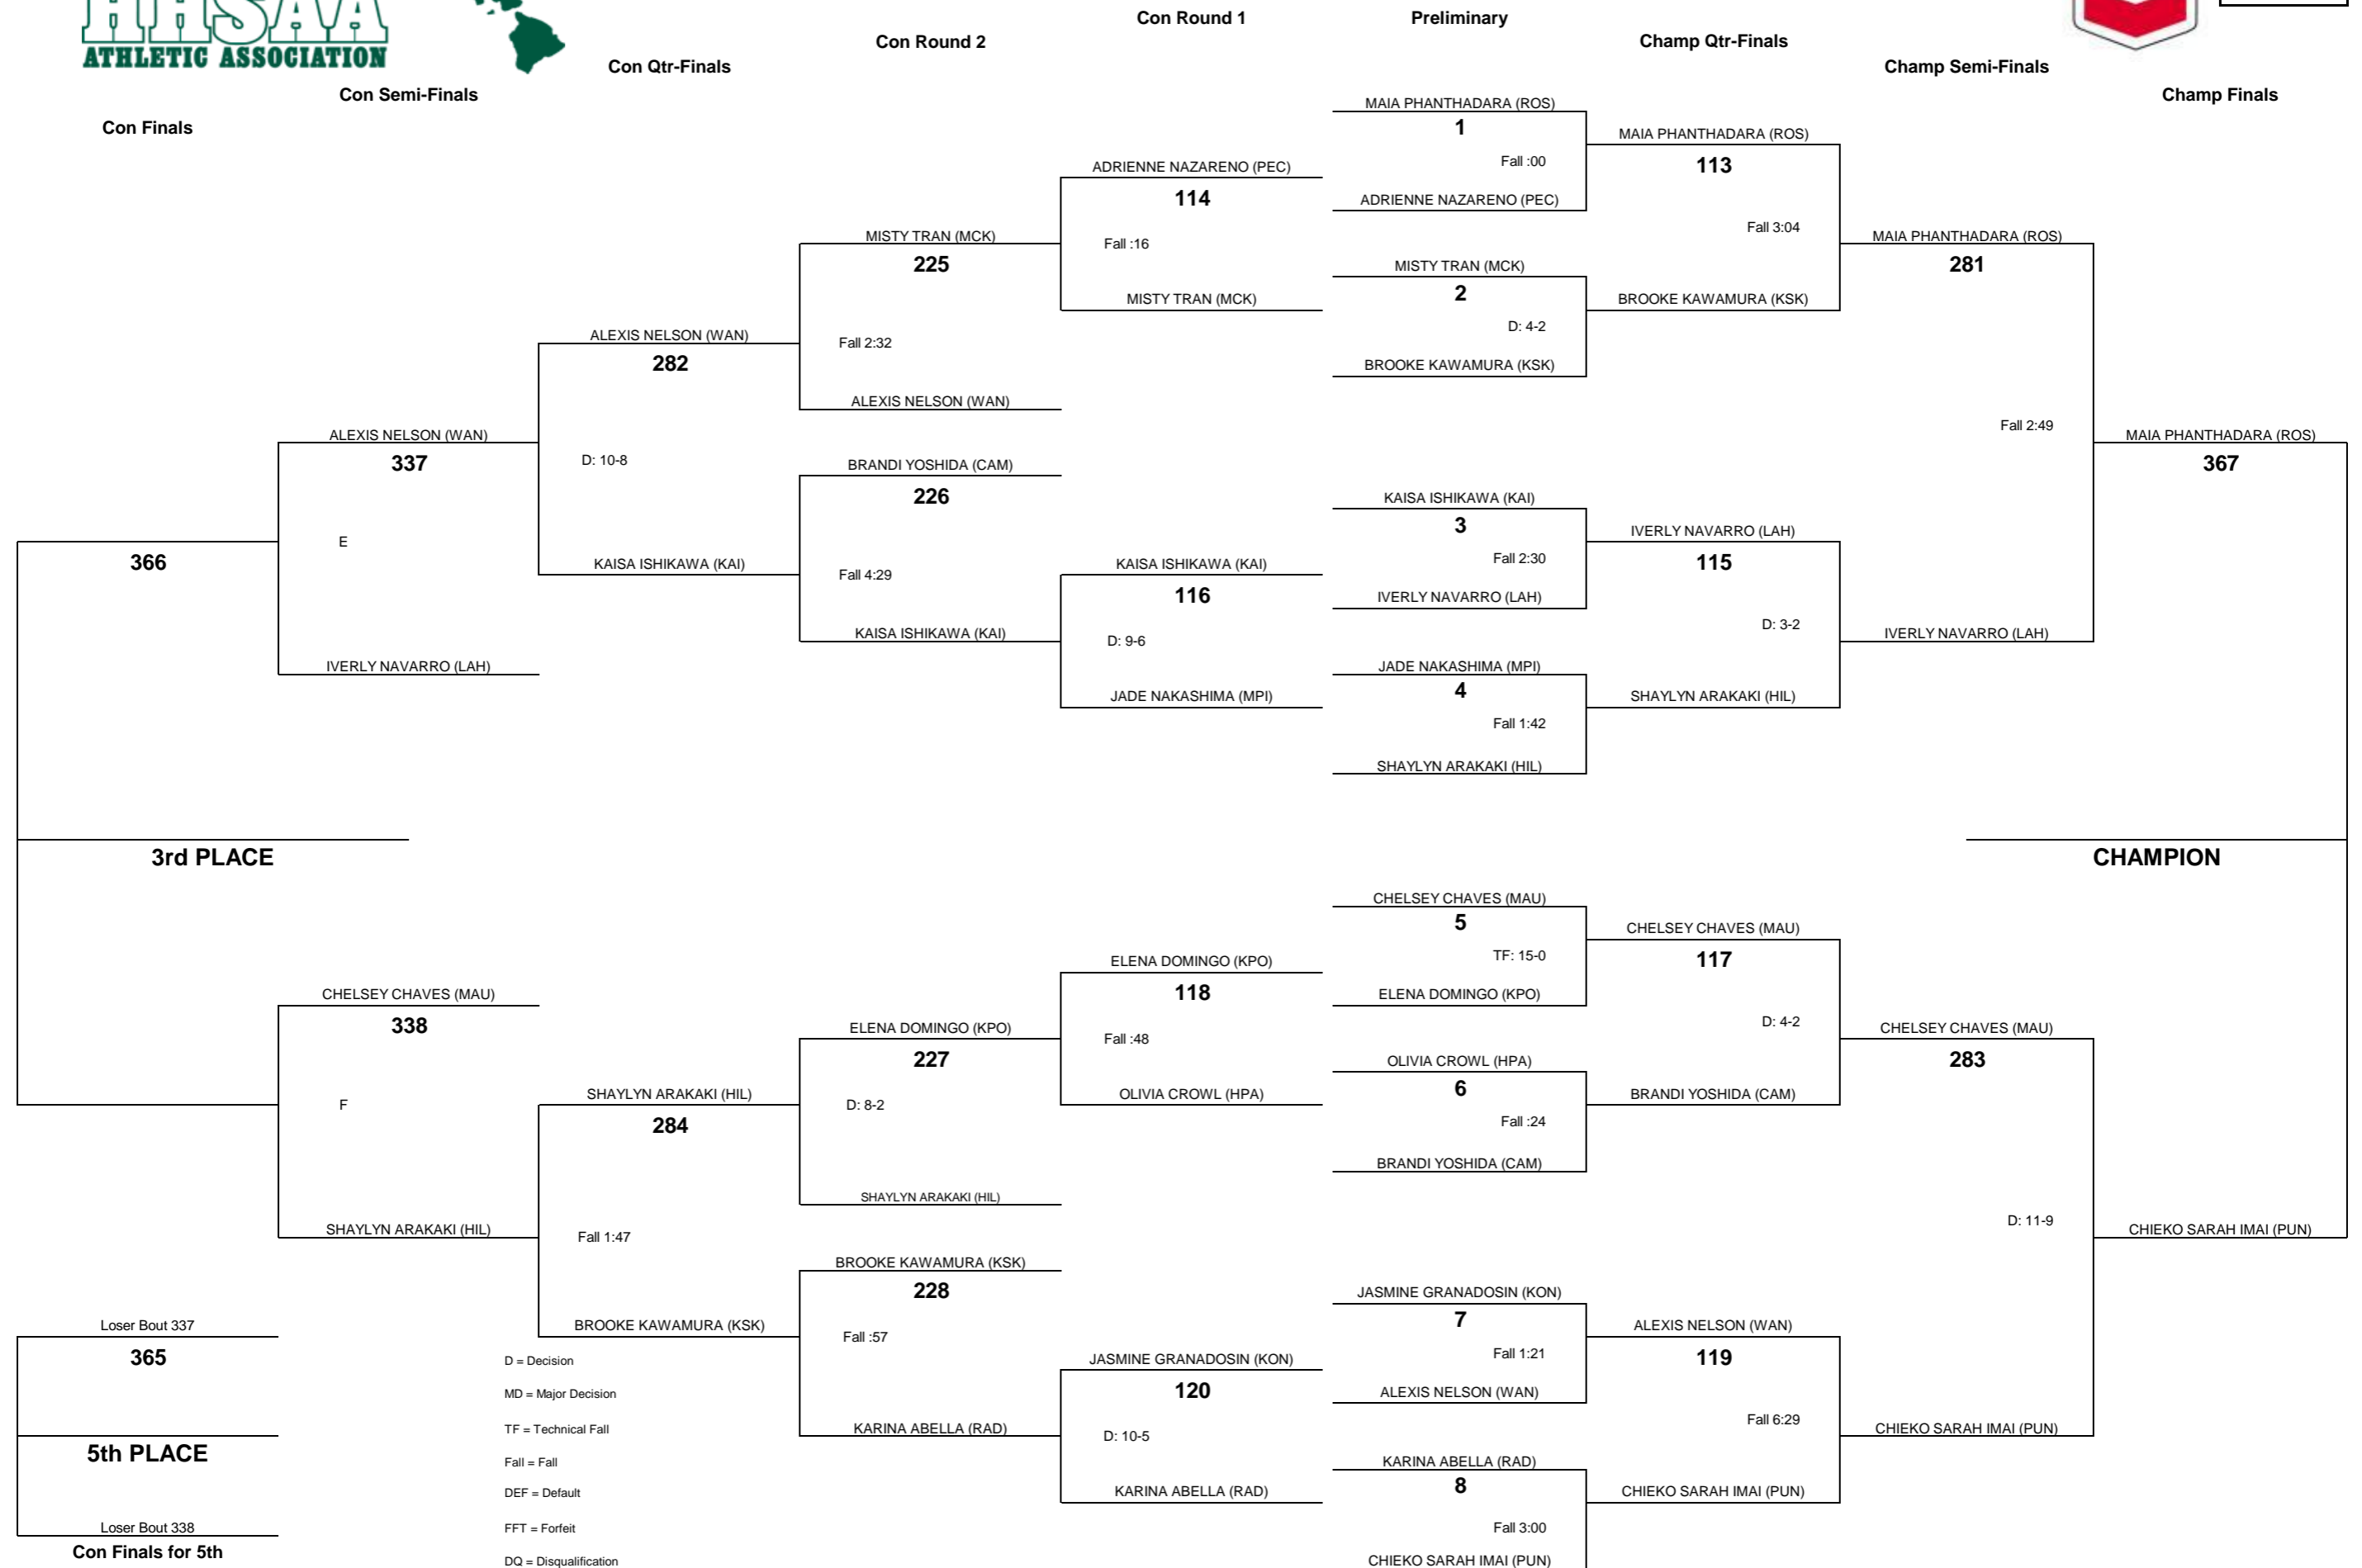

CHEVRON-HAWAII HIGH SCHOOL ATHLETIC ASSOCIATION 2014 GIRLS WRESTLING CHAMPIONSHIPS

WEIGHT CLASS

97