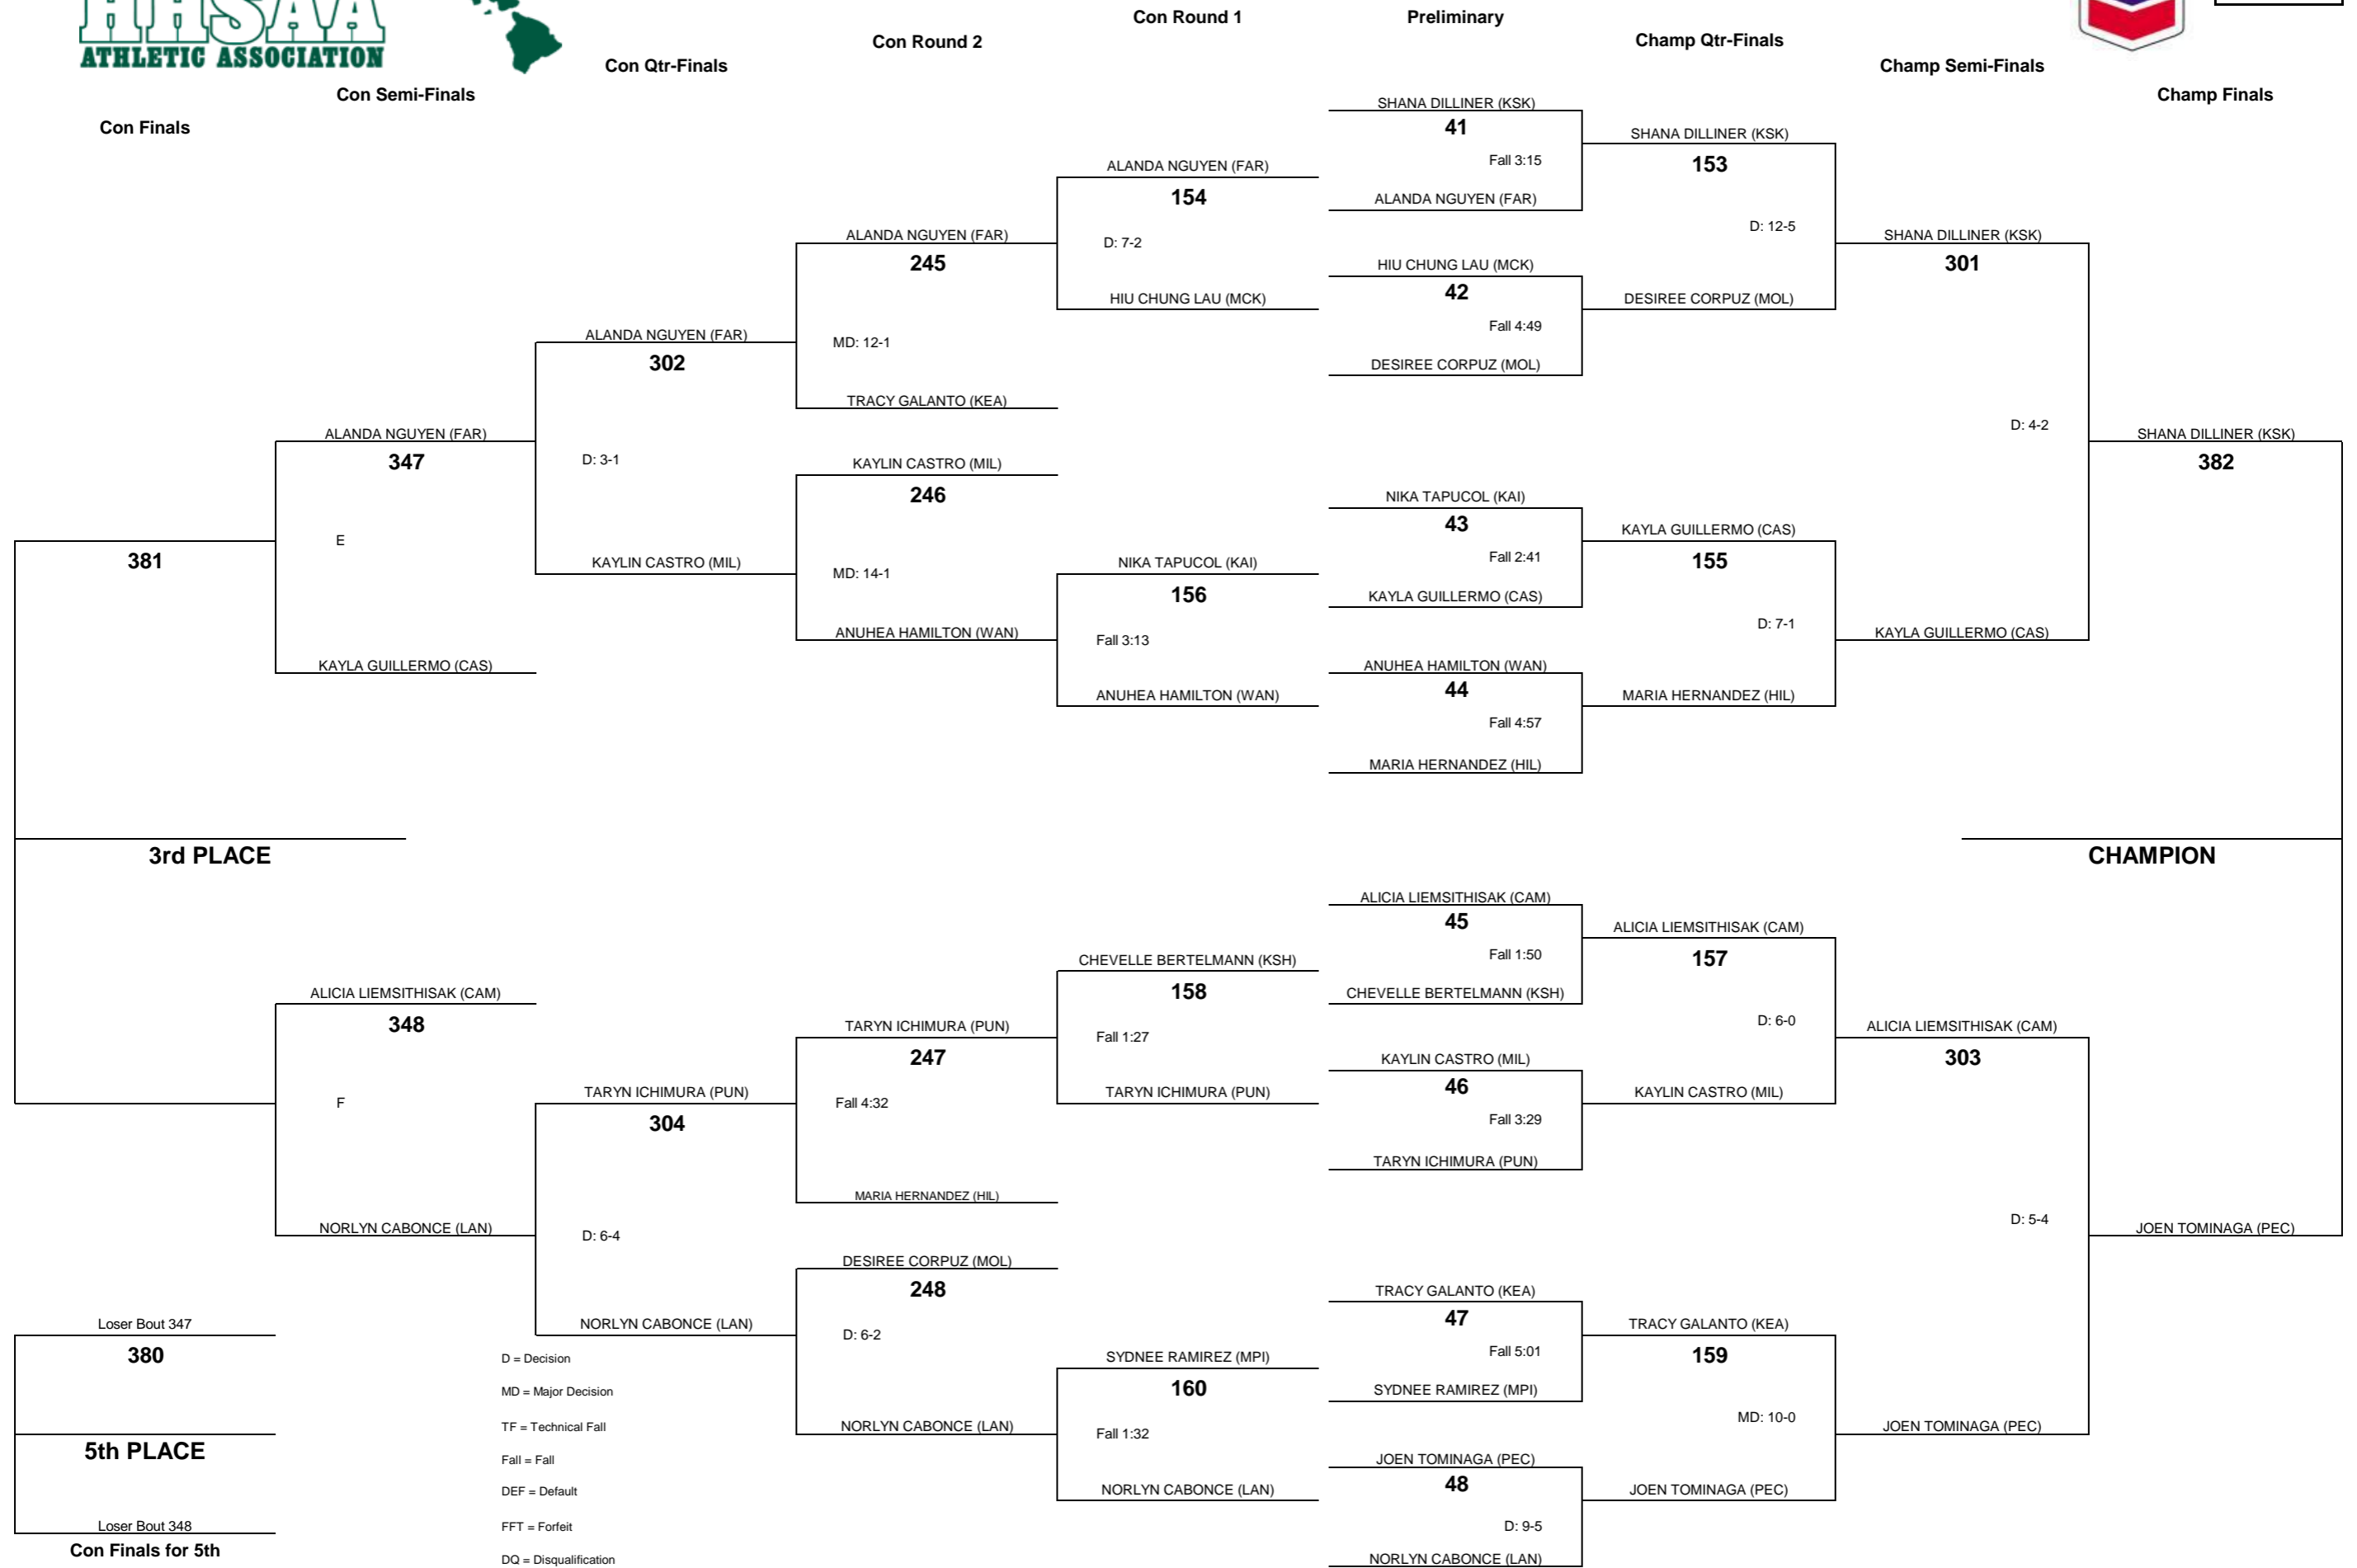

CHEVRON-HAWAII HIGH SCHOOL ATHLETIC ASSOCIATION 2014 GIRLS WRESTLING CHAMPIONSHIPS

WEIGHT CLASS
117

CHEVRON-HAWAII HIGH SCHOOL ATHLETIC ASSOCIATION 2014 GIRLS WRESTLING CHAMPIONSHIPS

WEIGHT CLASS
121

D = Decision
MD = Major Decision
TF = Technical Fall
Fall = Fall
DEF = Default
FFT = Forfeit
DQ = Disqualification