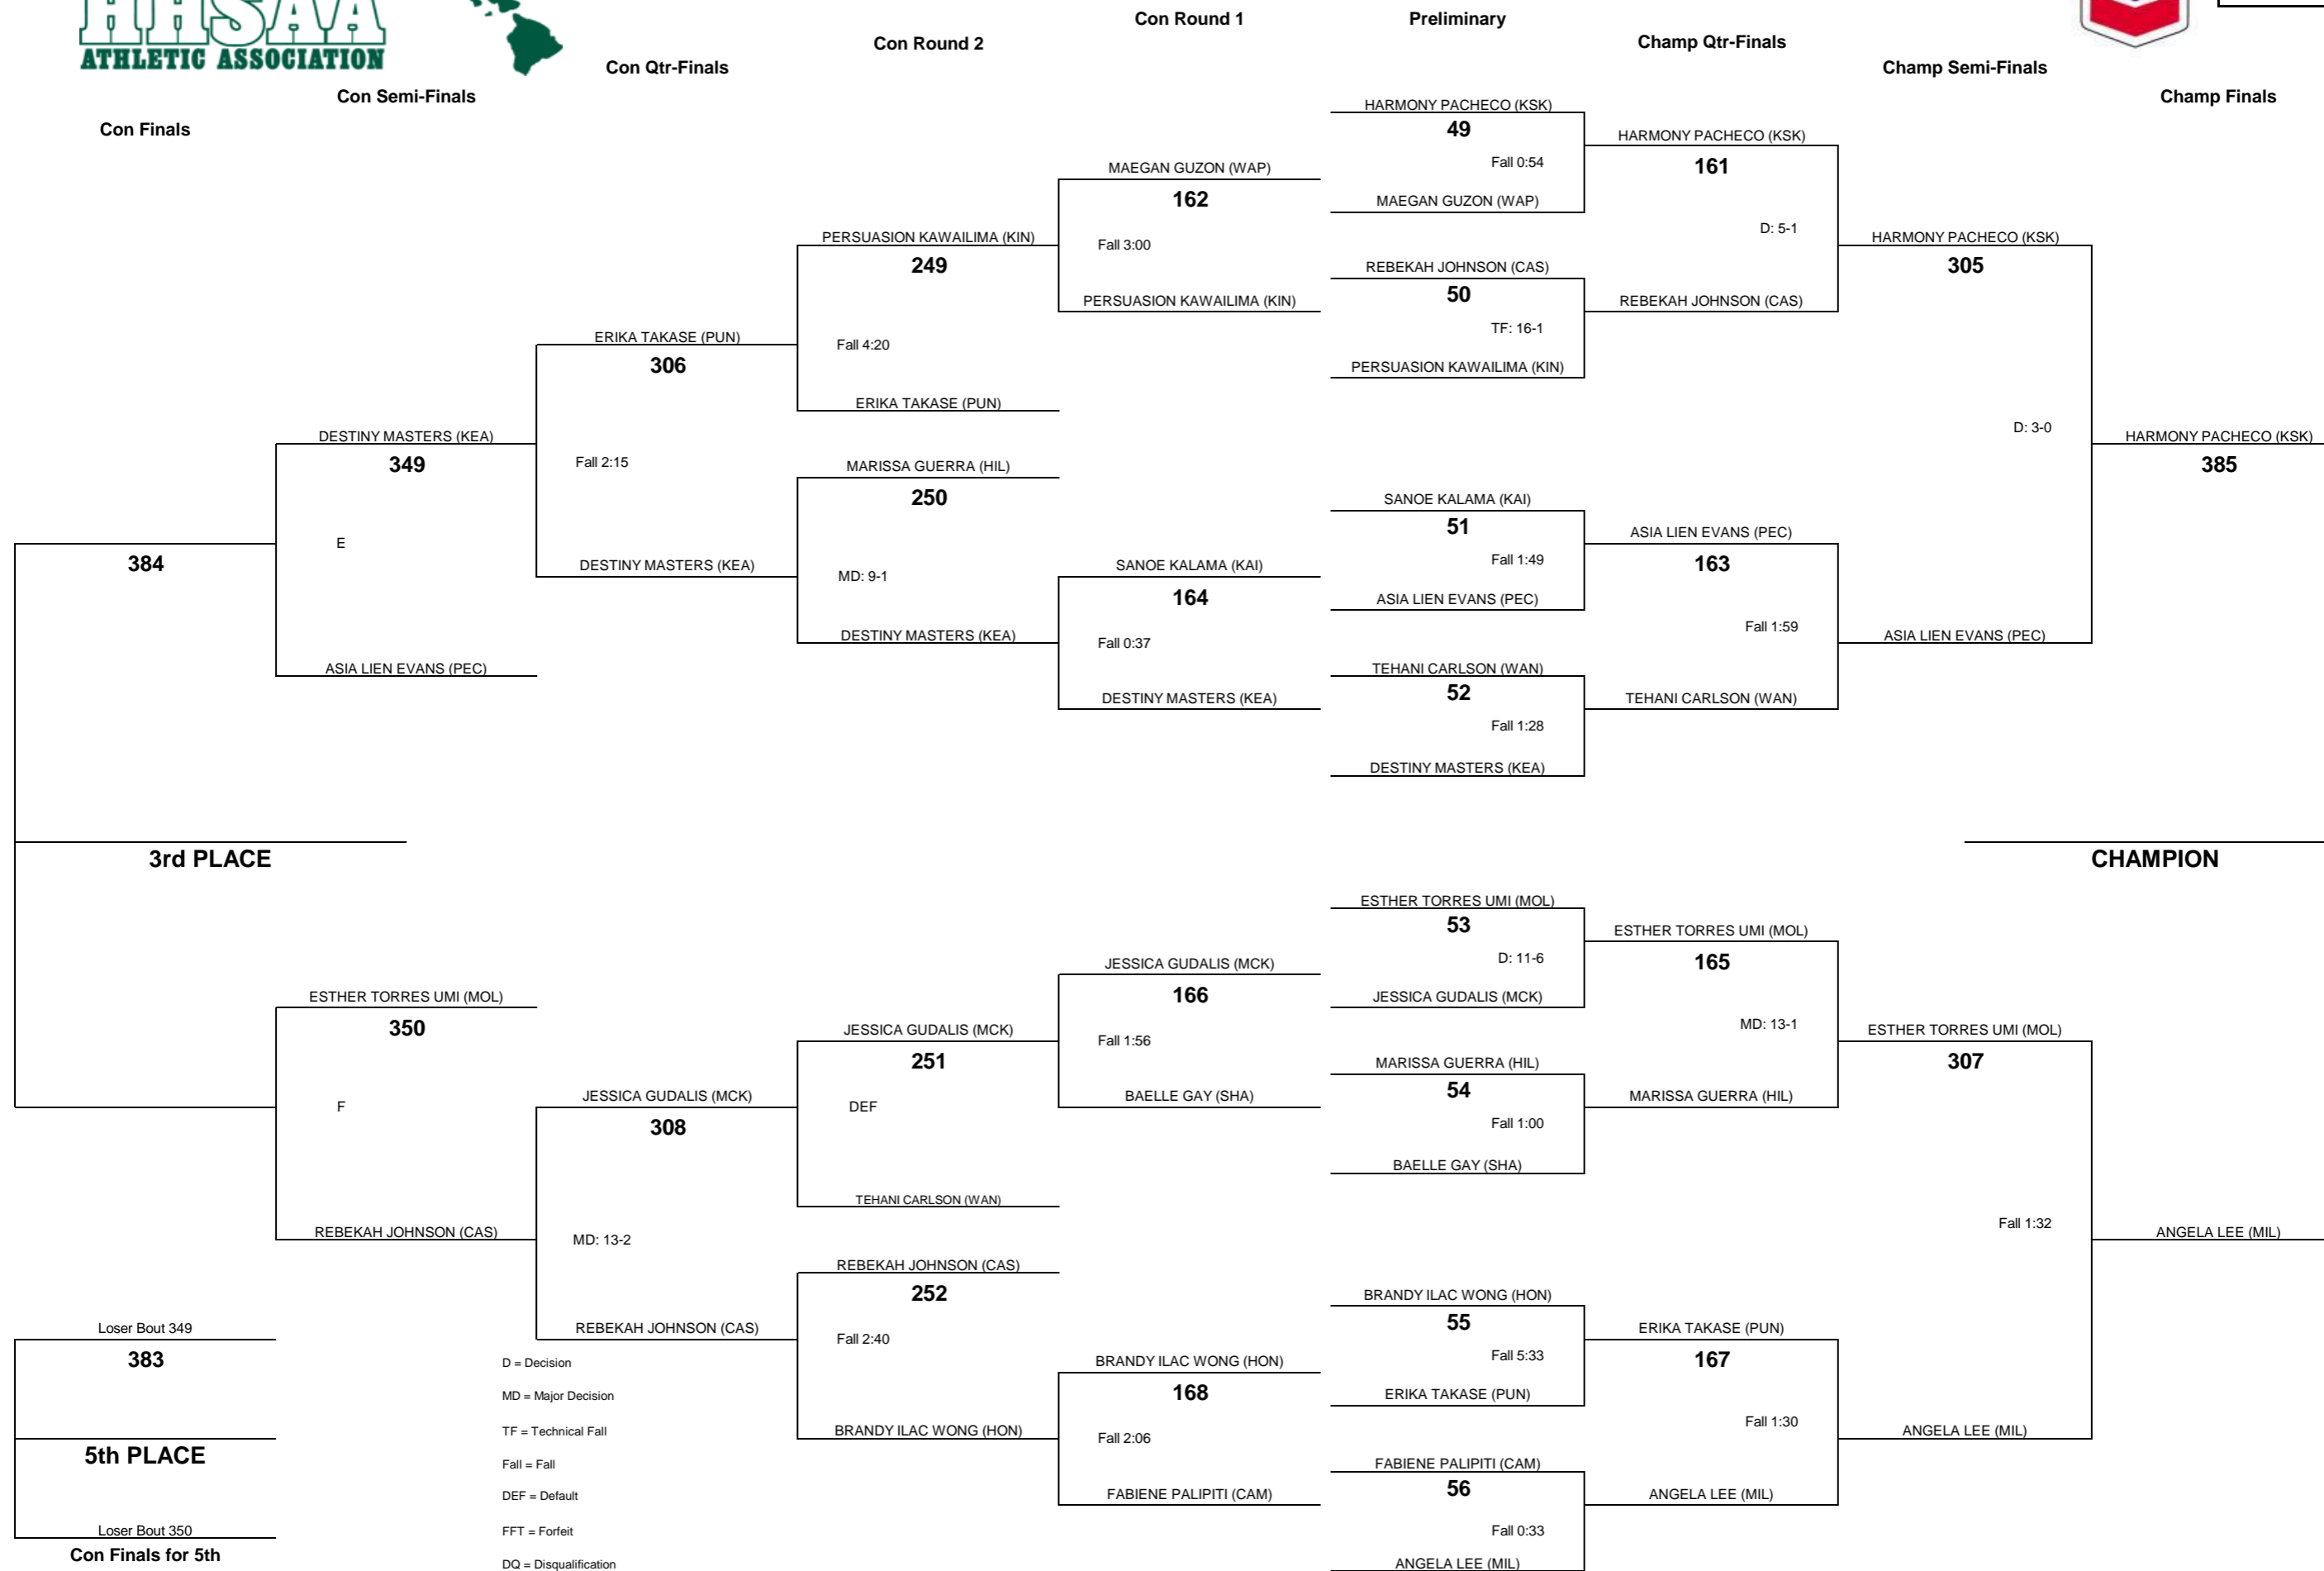

CHEVRON-HAWAII HIGH SCHOOL ATHLETIC ASSOCIATION 2014 GIRLS WRESTLING CHAMPIONSHIPS

WEIGHT CLASS
117

CHEVRON-HAWAII HIGH SCHOOL ATHLETIC ASSOCIATION 2014 GIRLS WRESTLING CHAMPIONSHIPS

WEIGHT CLASS
121

D = Decision
MD = Major Decision
TF = Technical Fall
Fall = Fall
DEF = Default
FFT = Forfeit
DQ = Disqualification