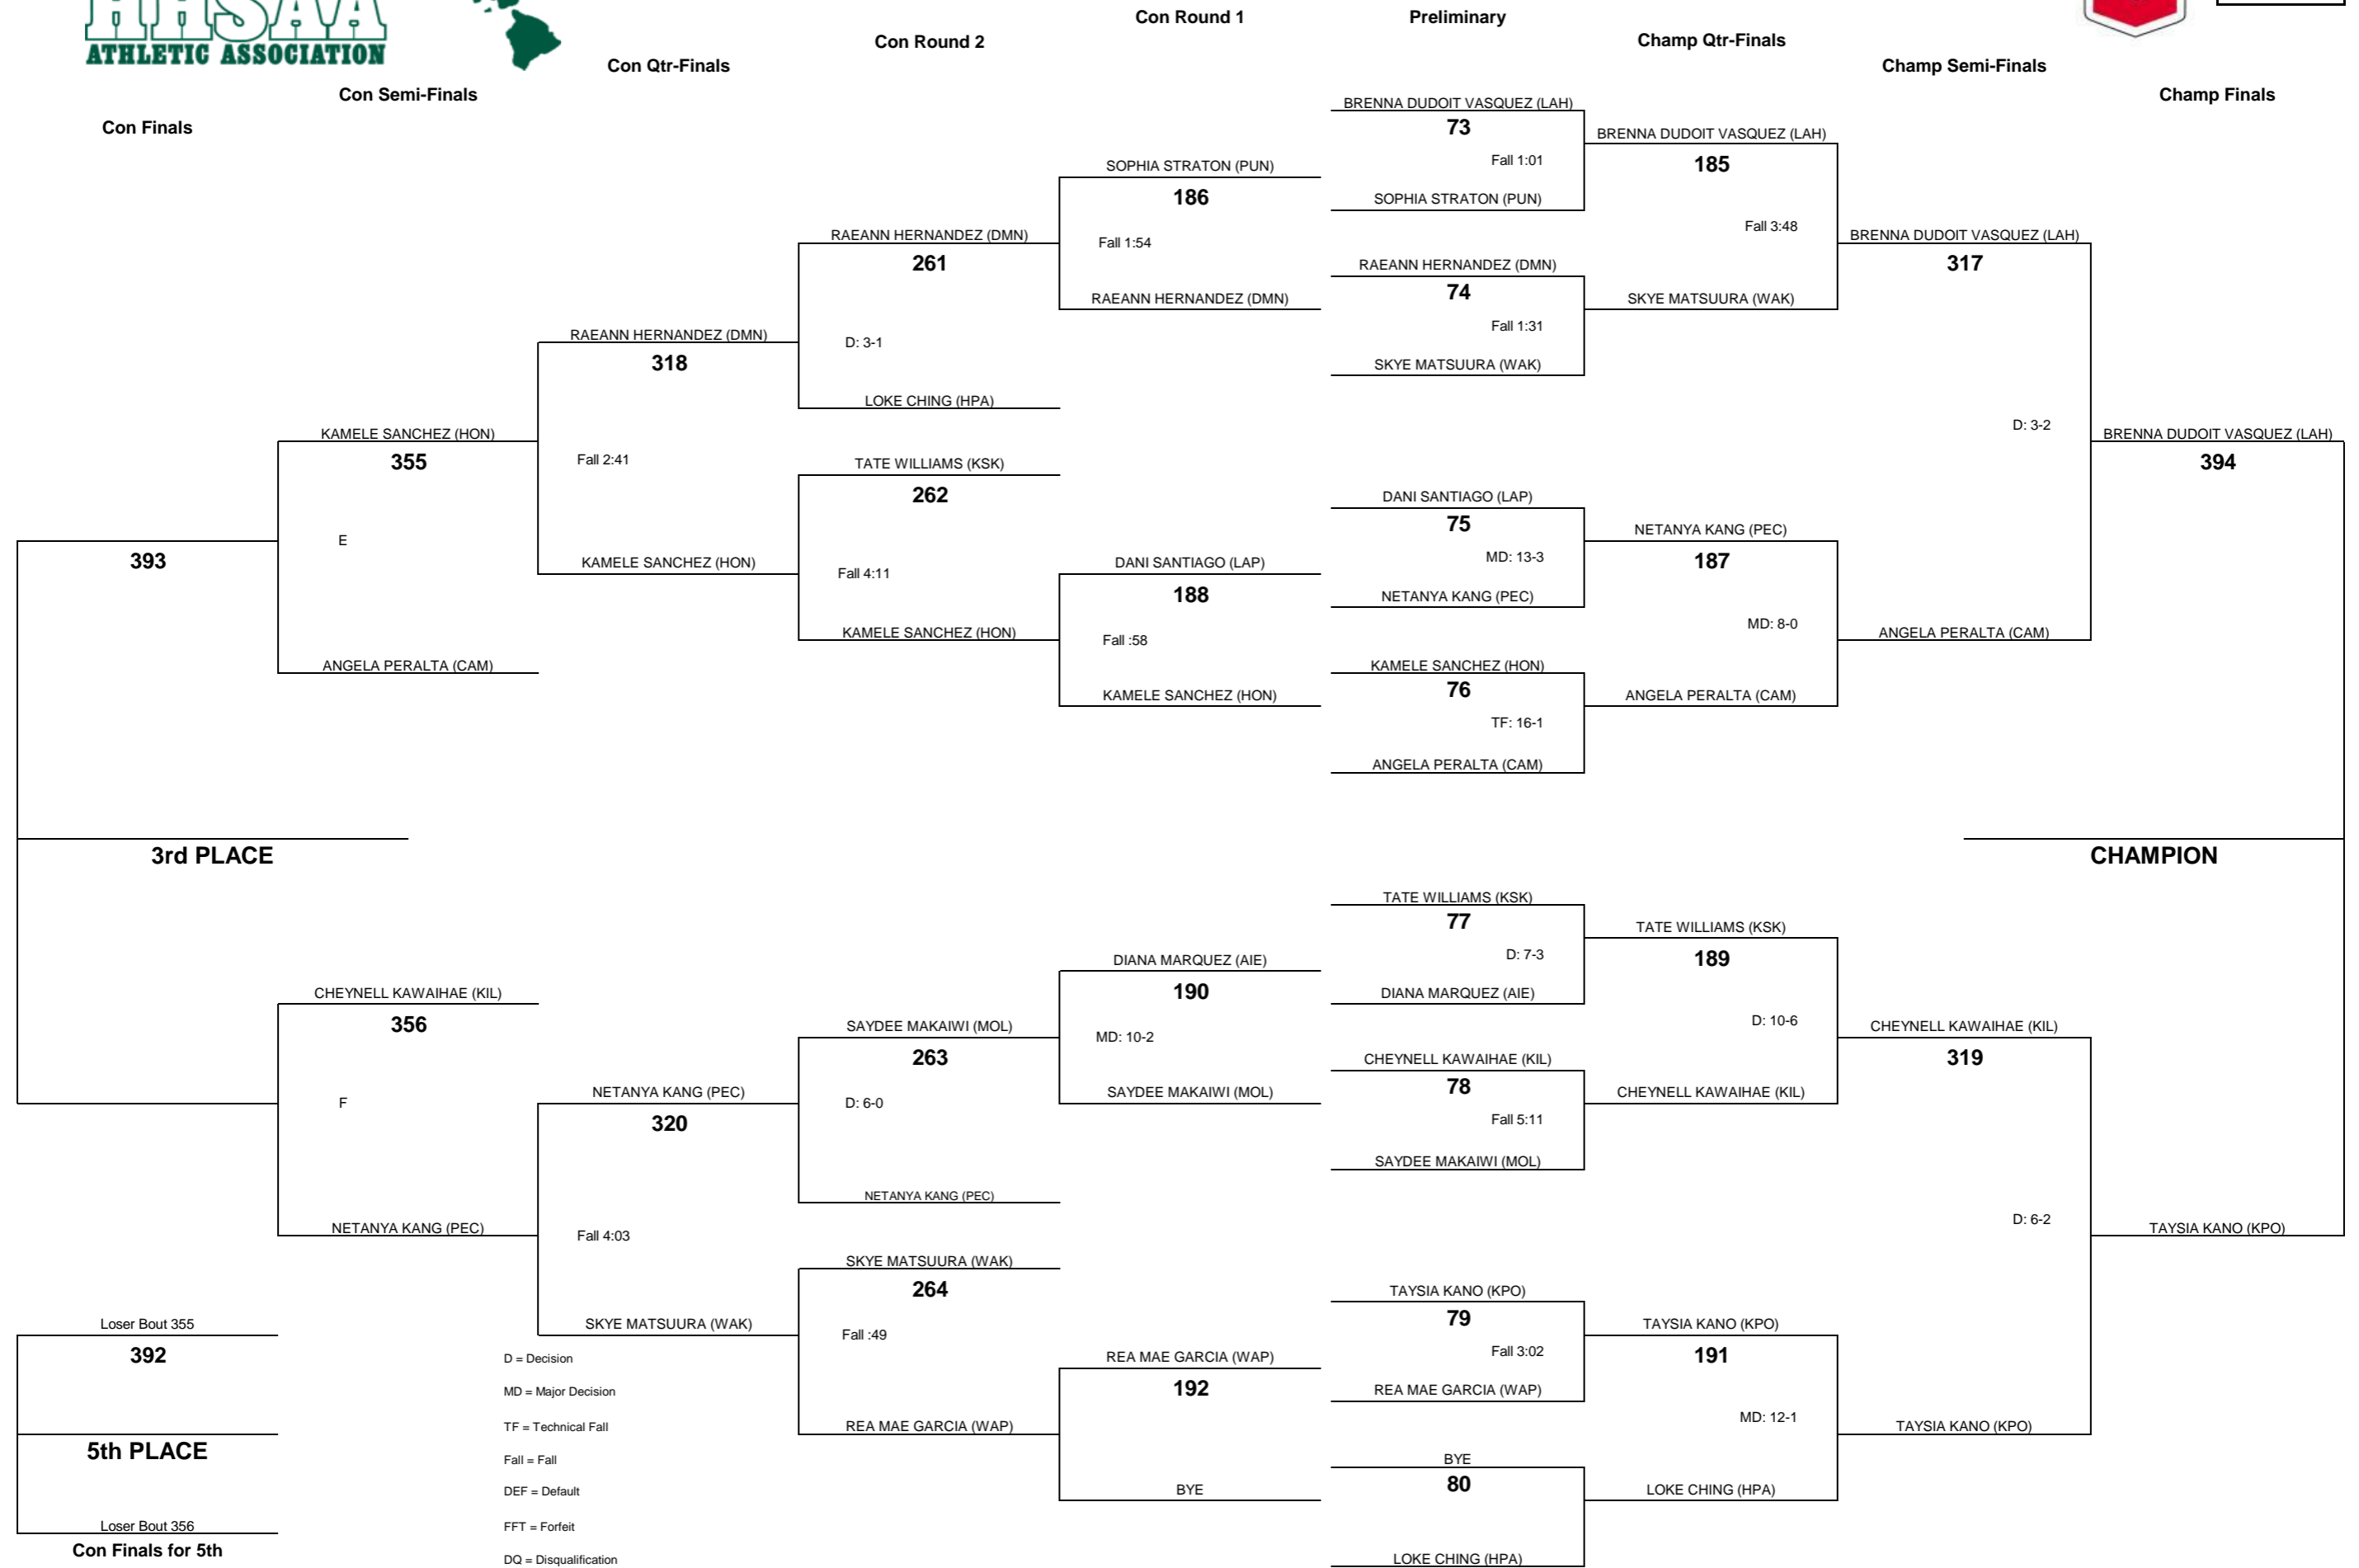

CHEVRON-HAWAII HIGH SCHOOL ATHLETIC ASSOCIATION 2014 GIRLS WRESTLING CHAMPIONSHIPS

WEIGHT CLASS

135

D = Decision
MD = Major Decision
TF = Technical Fall
Fall = Fall
DEF = Default
FFT = Forfeit
DQ = Disqualification