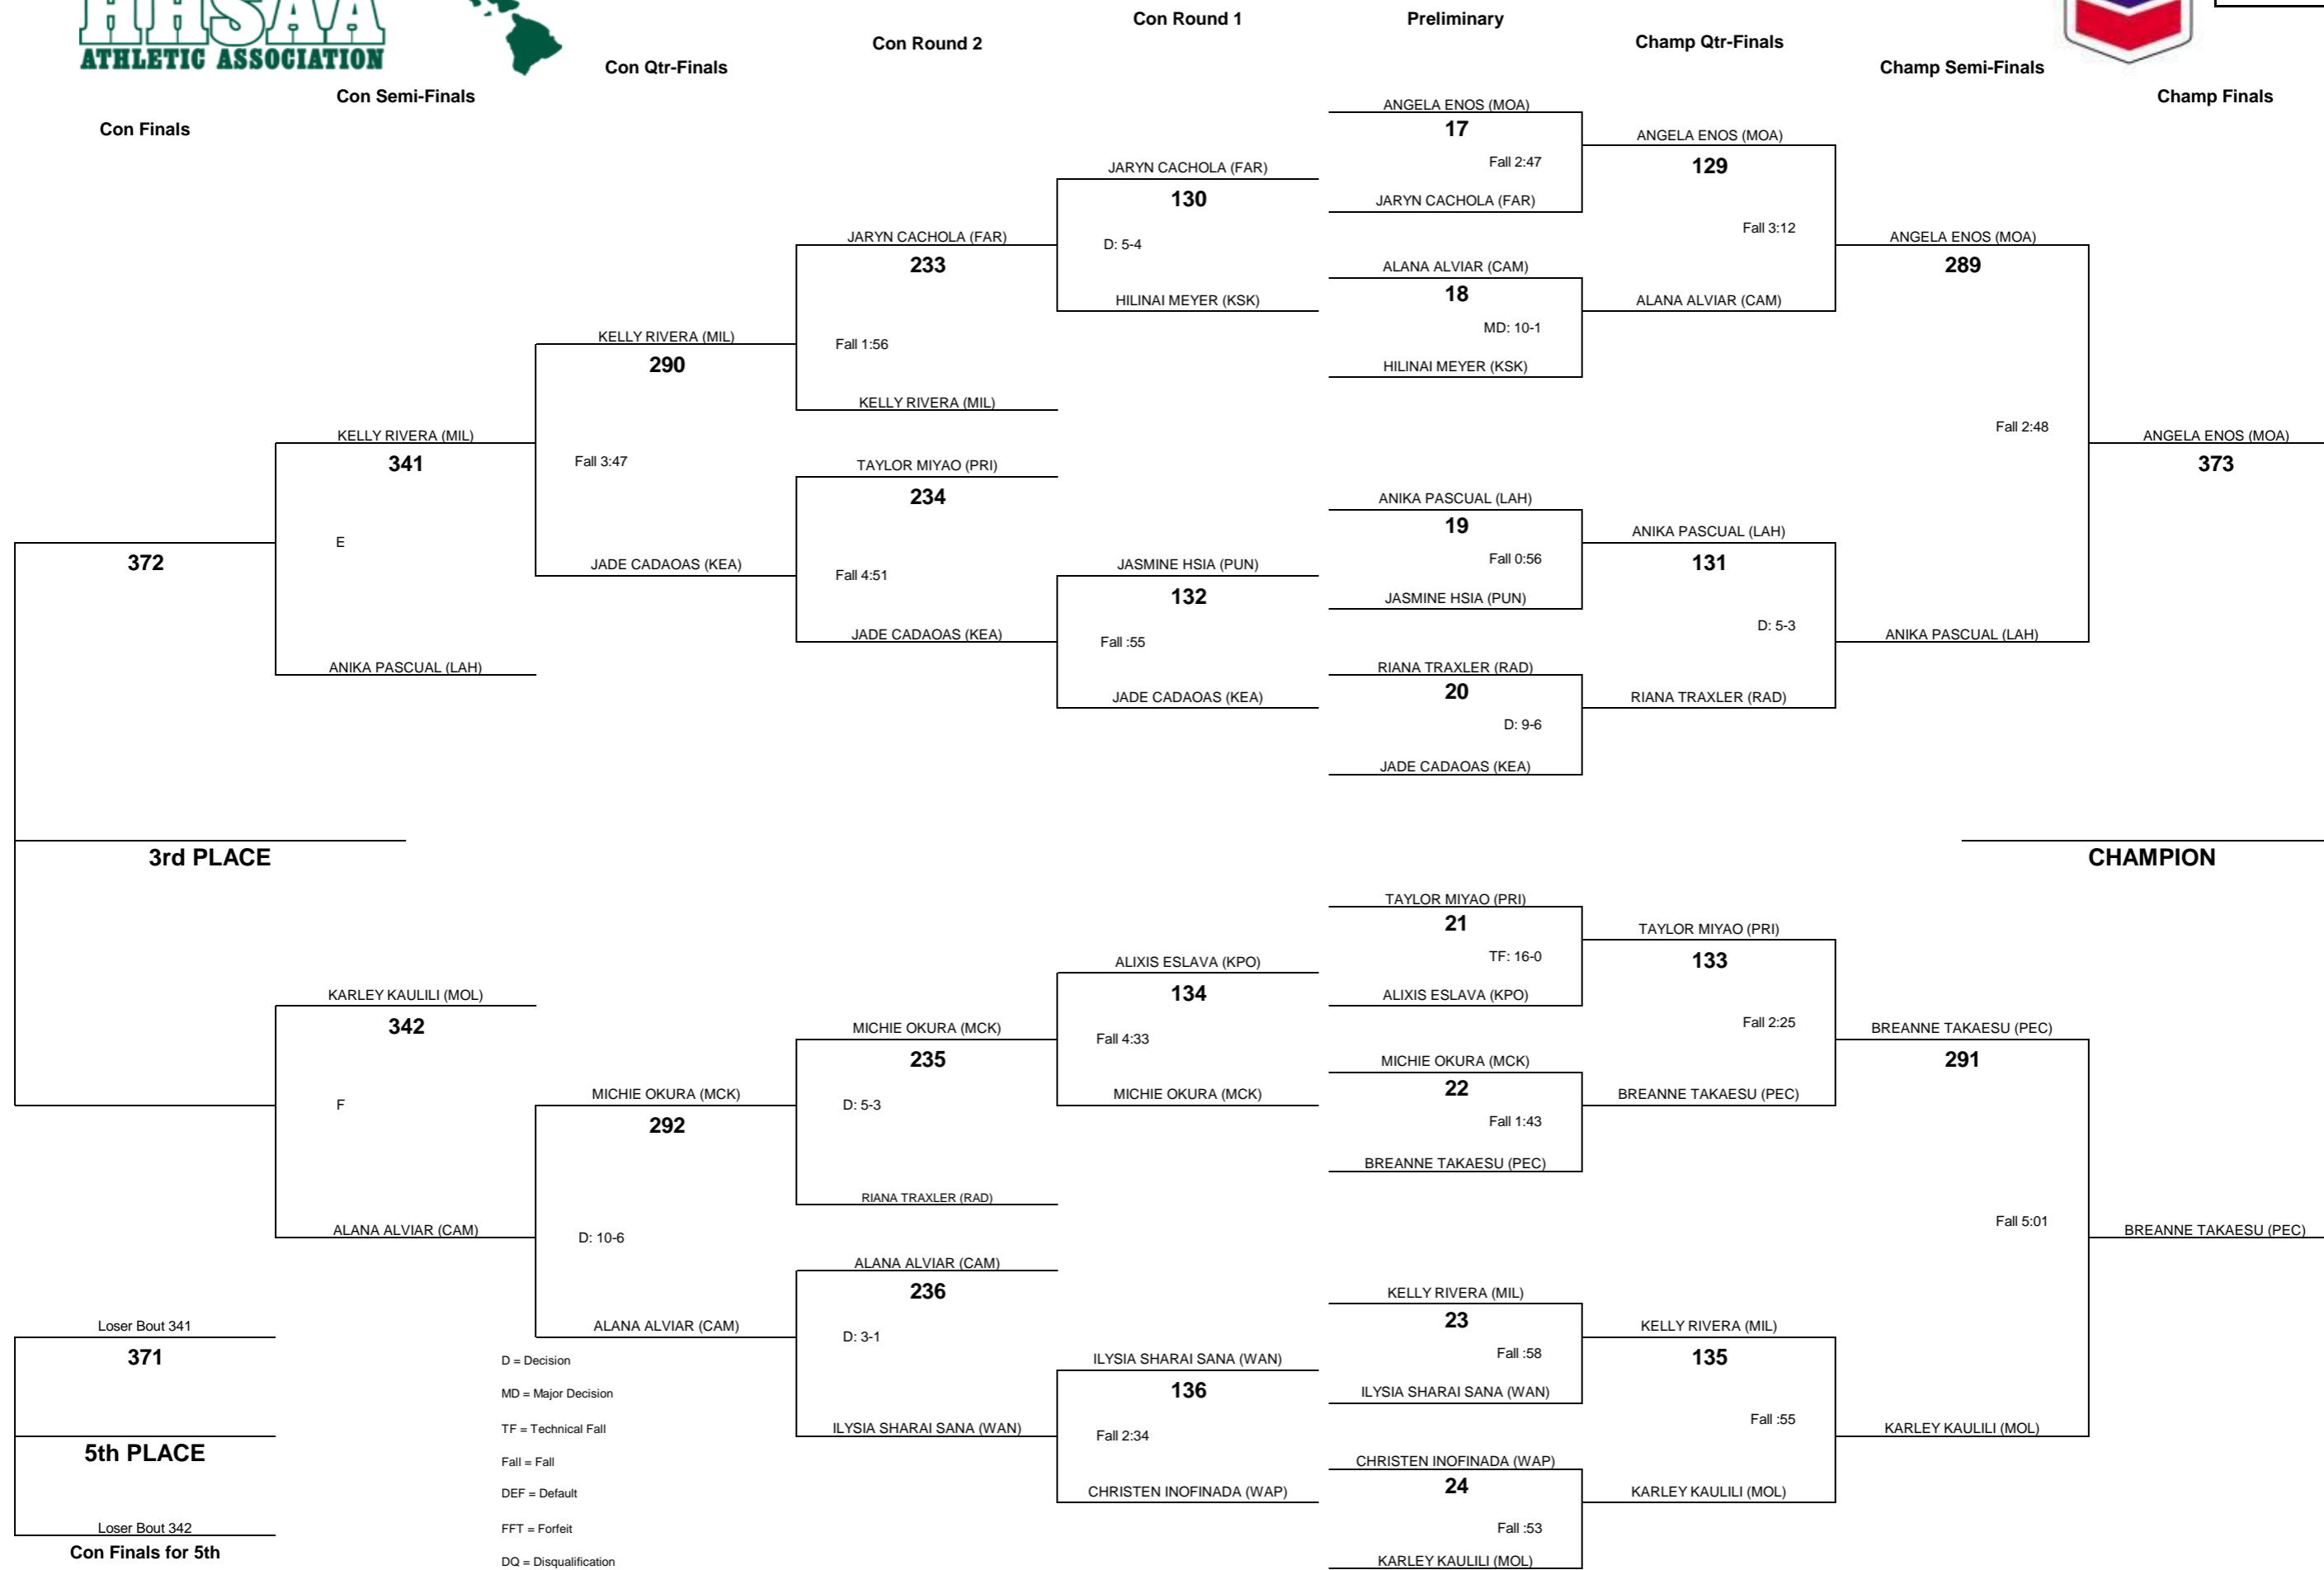

CHEVRON-HAWAII HIGH SCHOOL ATHLETIC ASSOCIATION 2014 GIRLS WRESTLING CHAMPIONSHIPS

WEIGHT CLASS

105