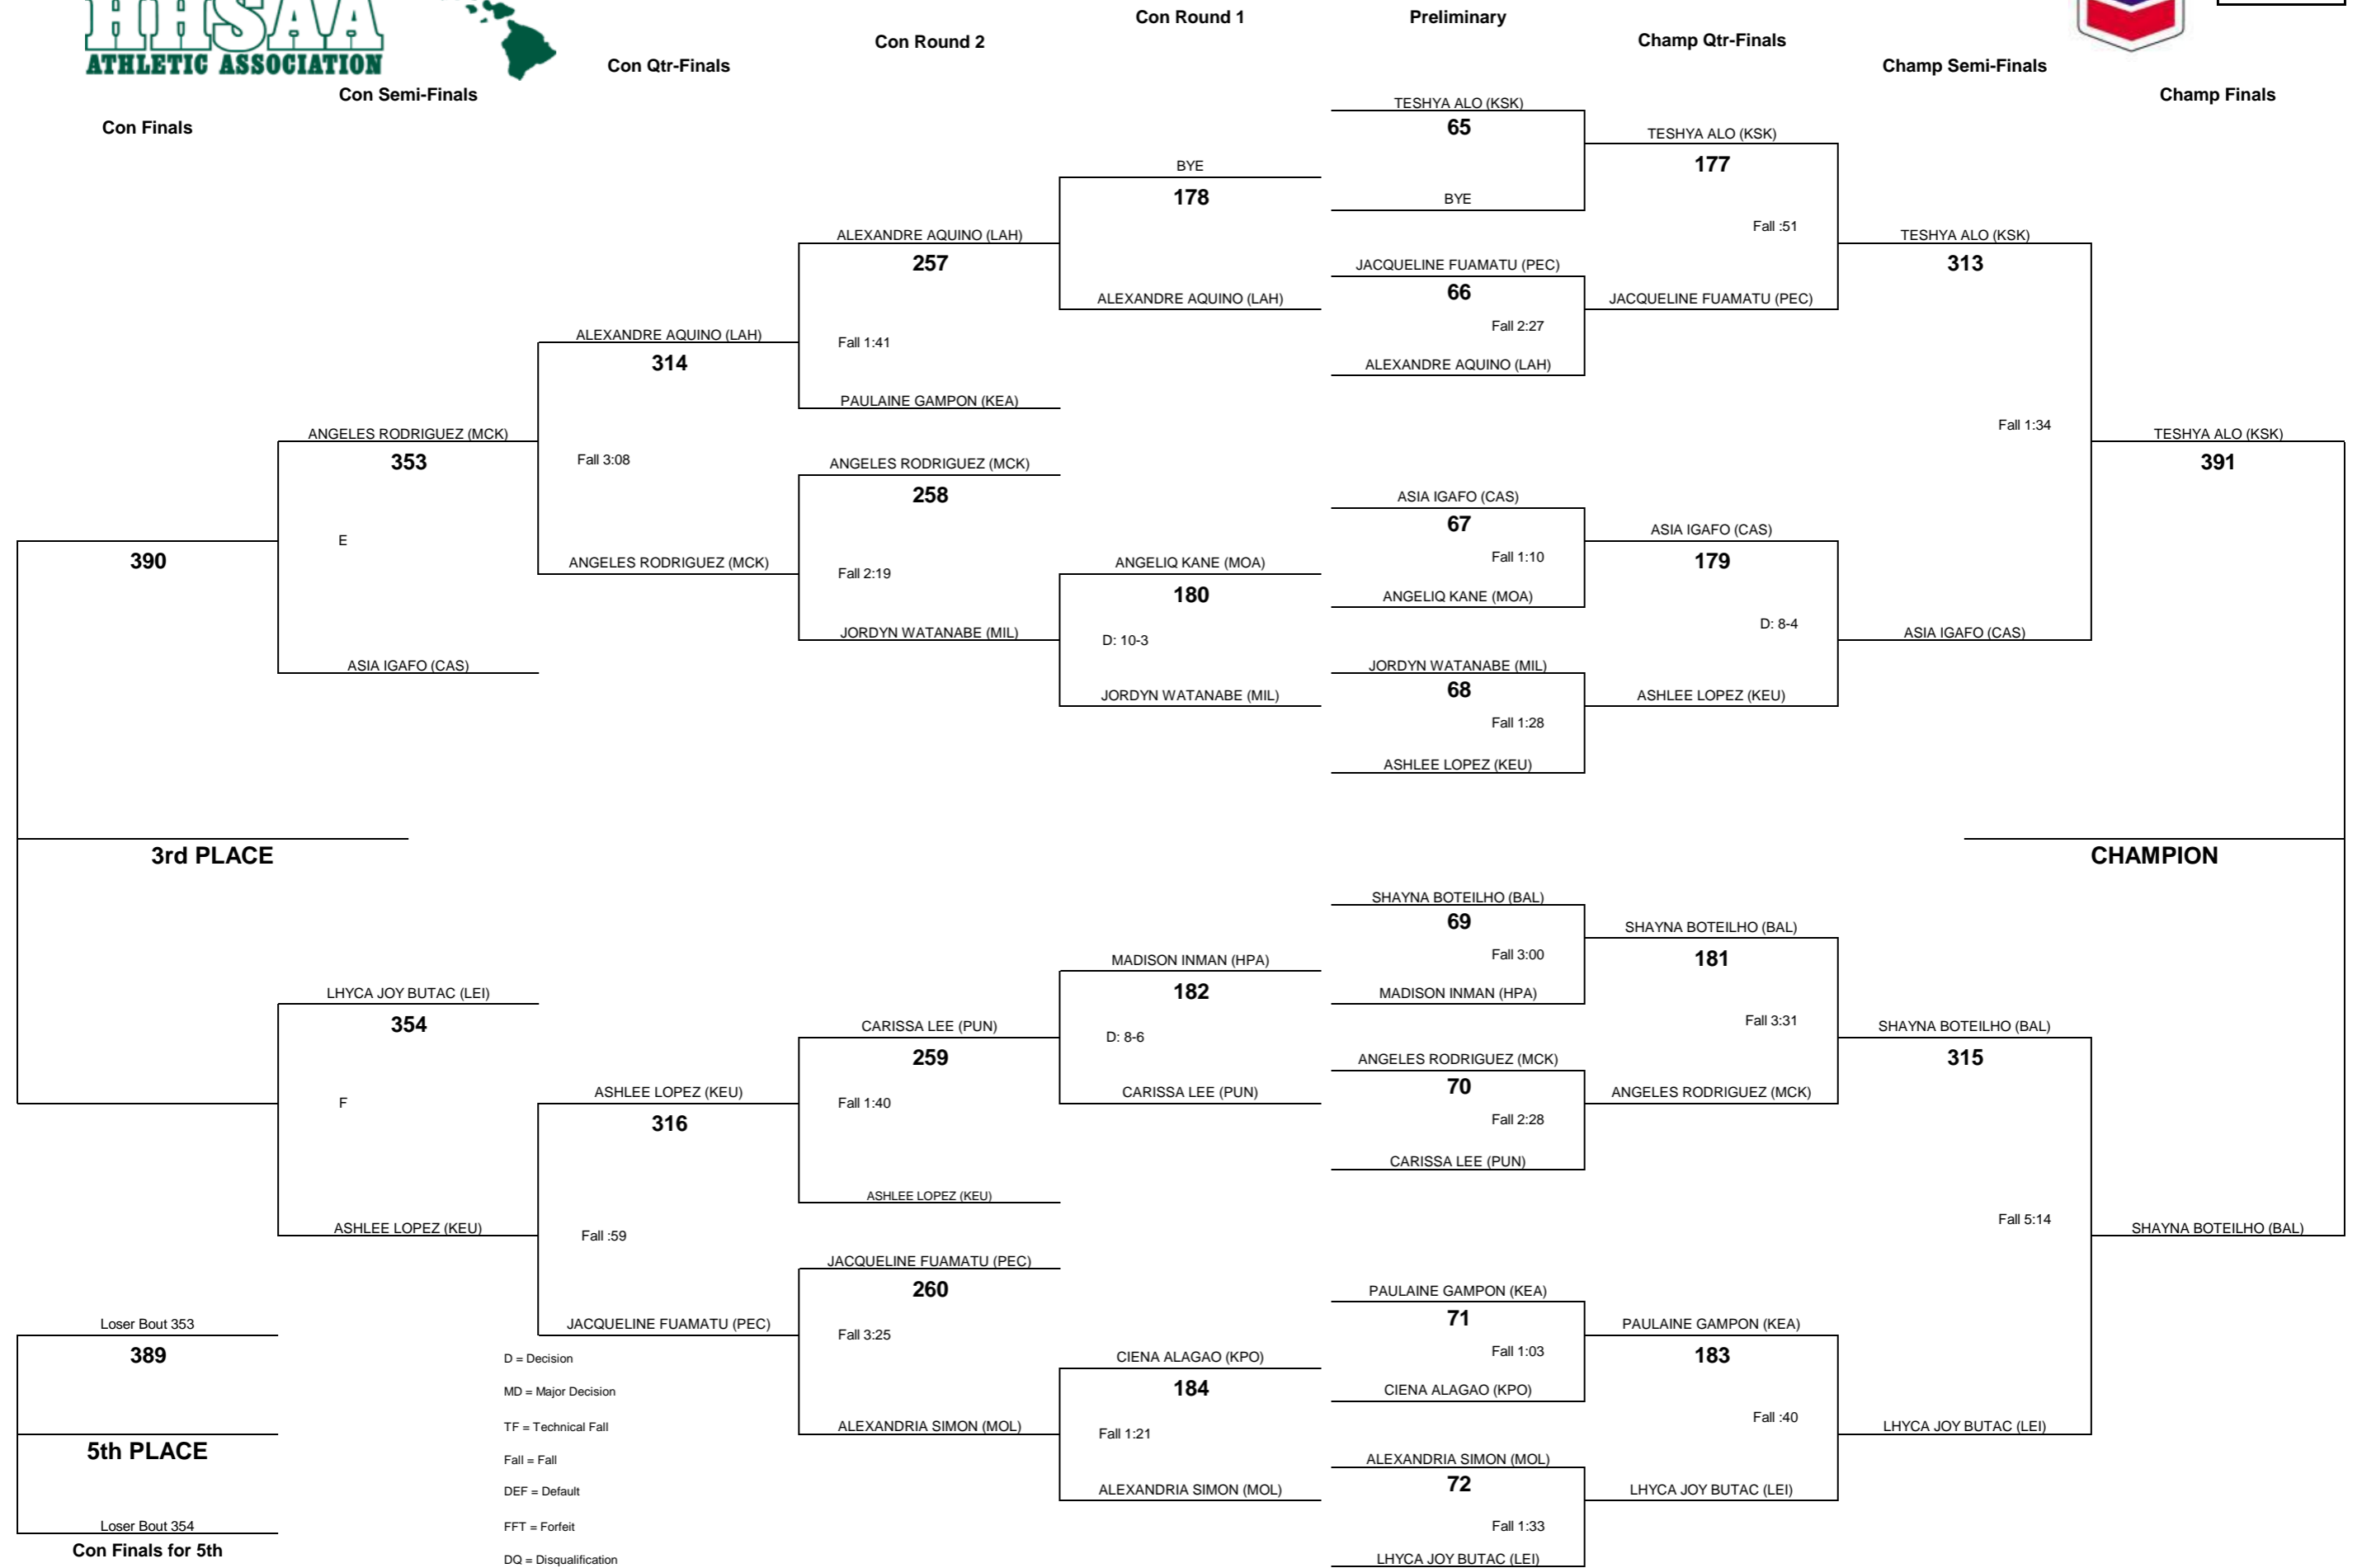

CHEVRON-HAWAII HIGH SCHOOL ATHLETIC ASSOCIATION 2014 GIRLS WRESTLING CHAMPIONSHIPS

WEIGHT CLASS
130

D = Decision
MD = Major Decision
TF = Technical Fall
Fall = Fall
DEF = Default
FFT = Forfeit
DQ = Disqualification