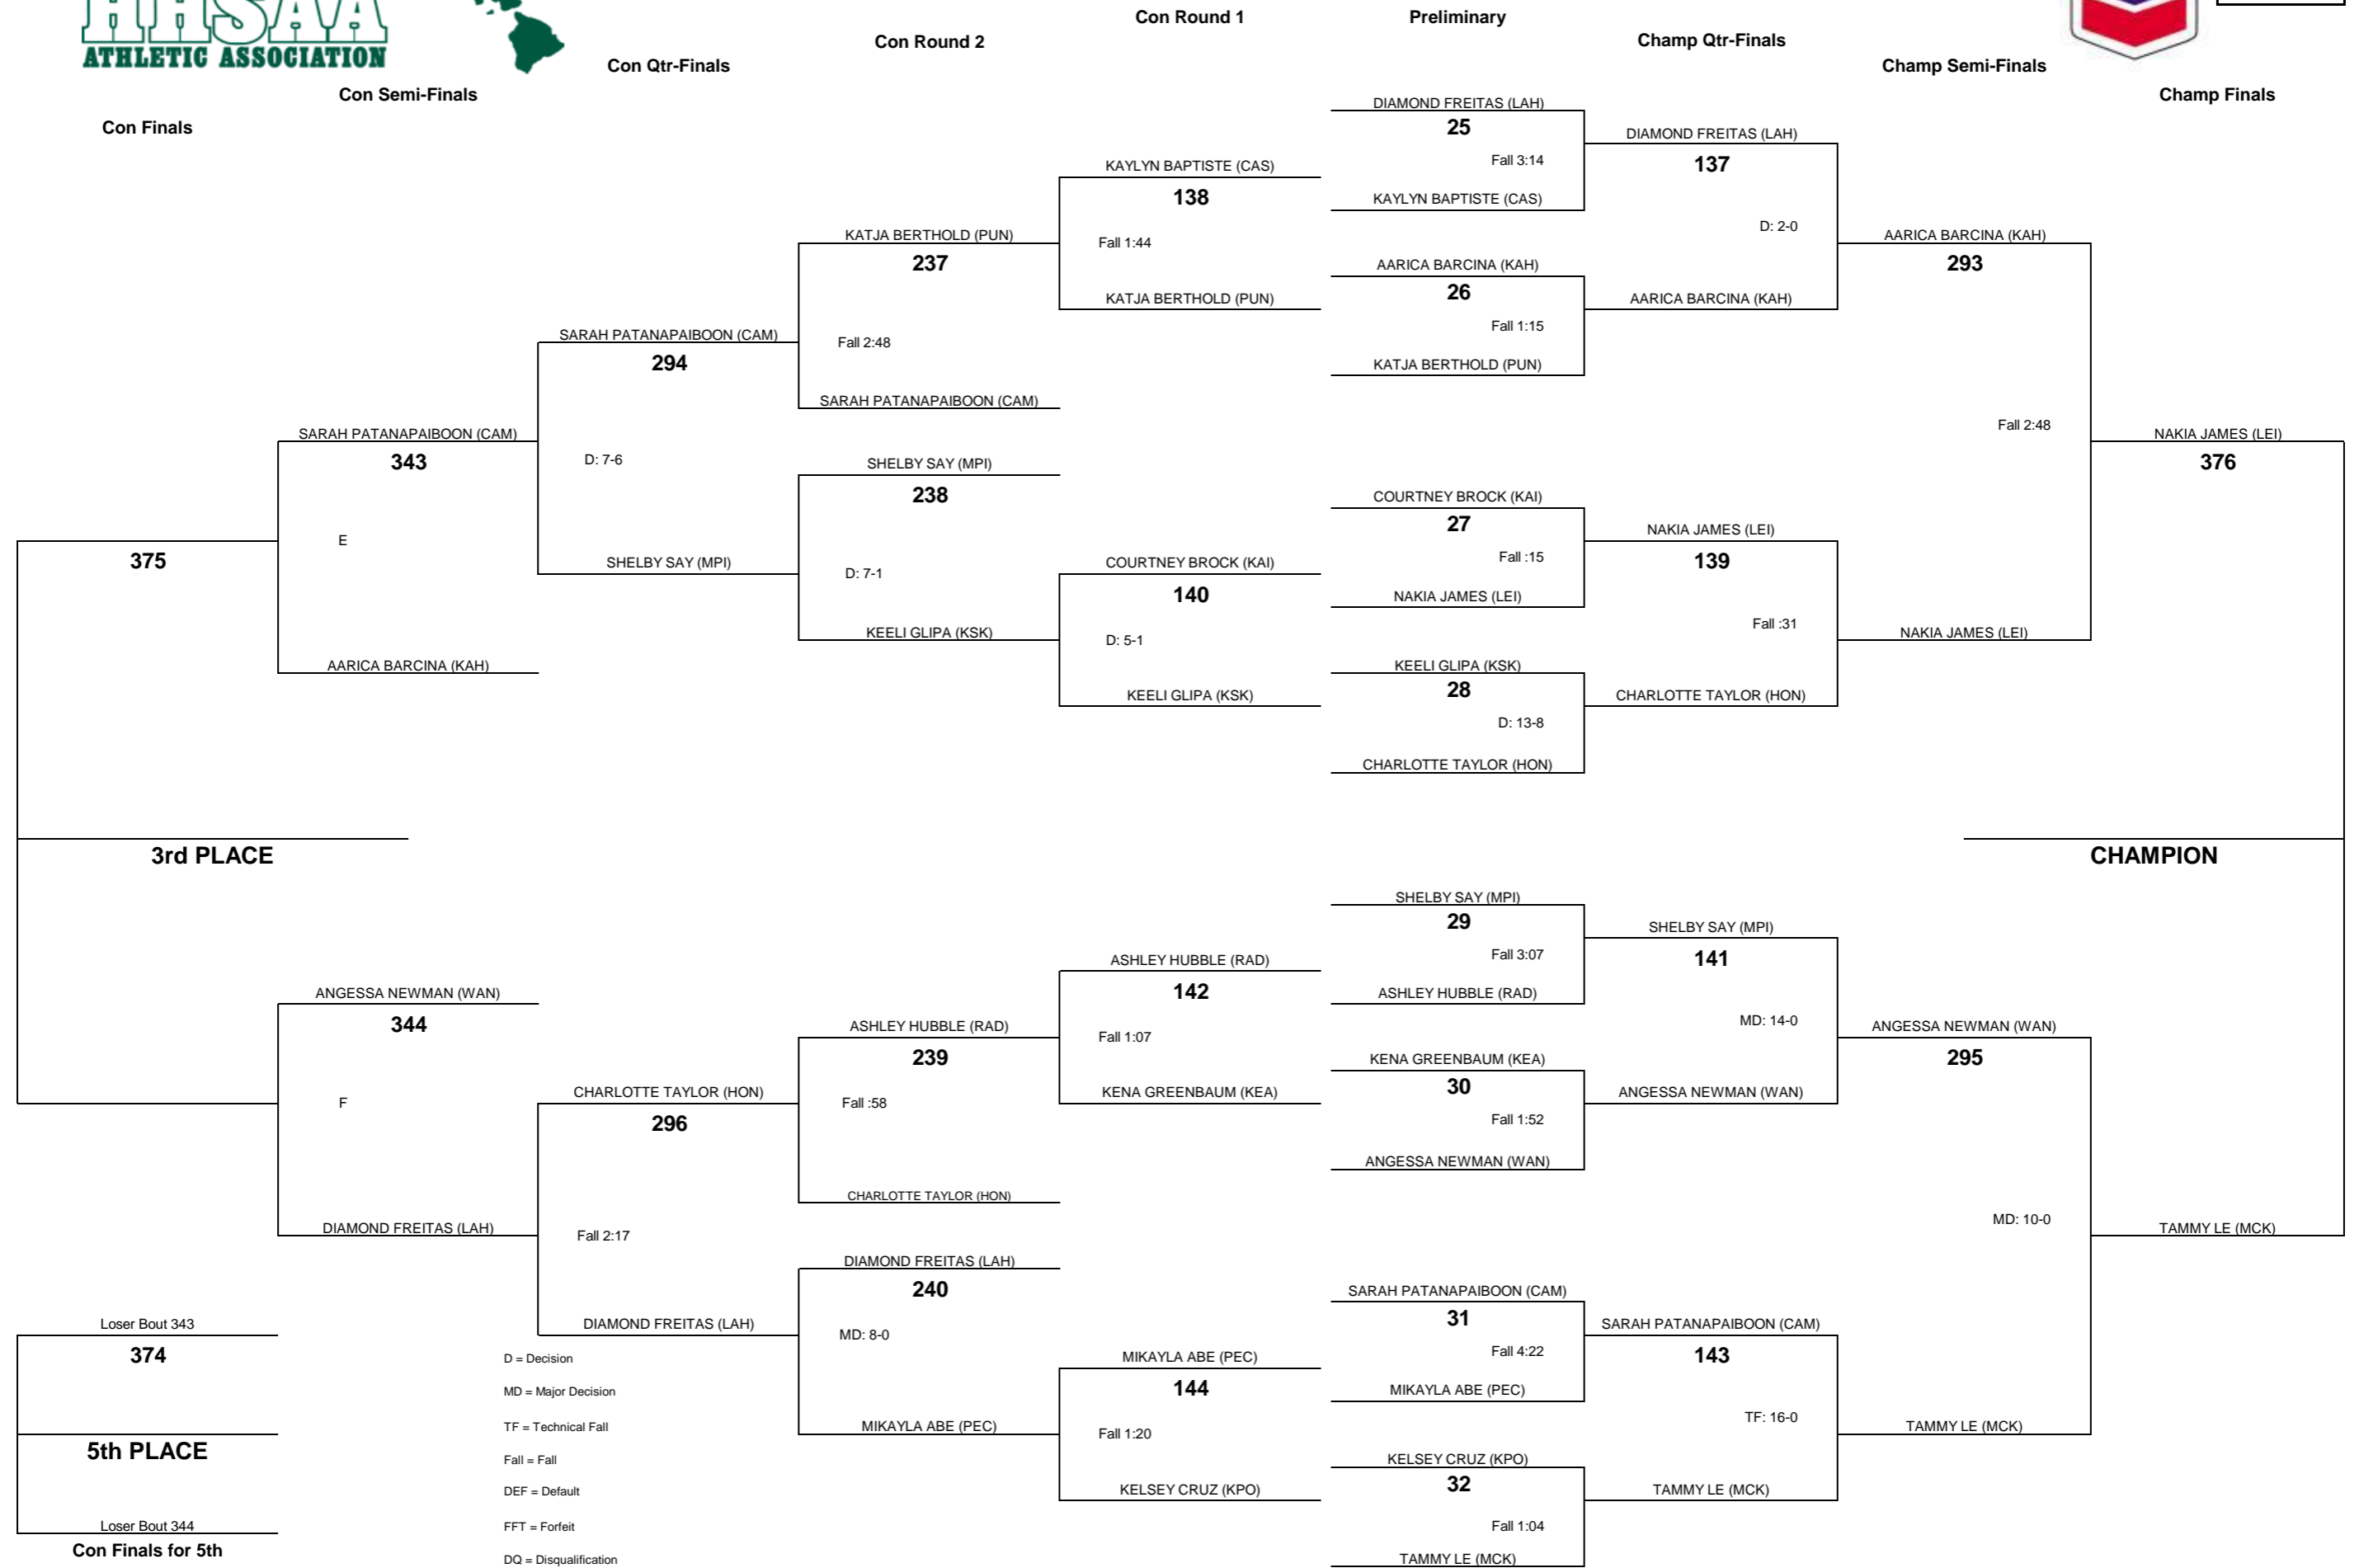

CHEVRON-HAWAII HIGH SCHOOL ATHLETIC ASSOCIATION 2014 GIRLS WRESTLING CHAMPIONSHIPS

WEIGHT CLASS

109