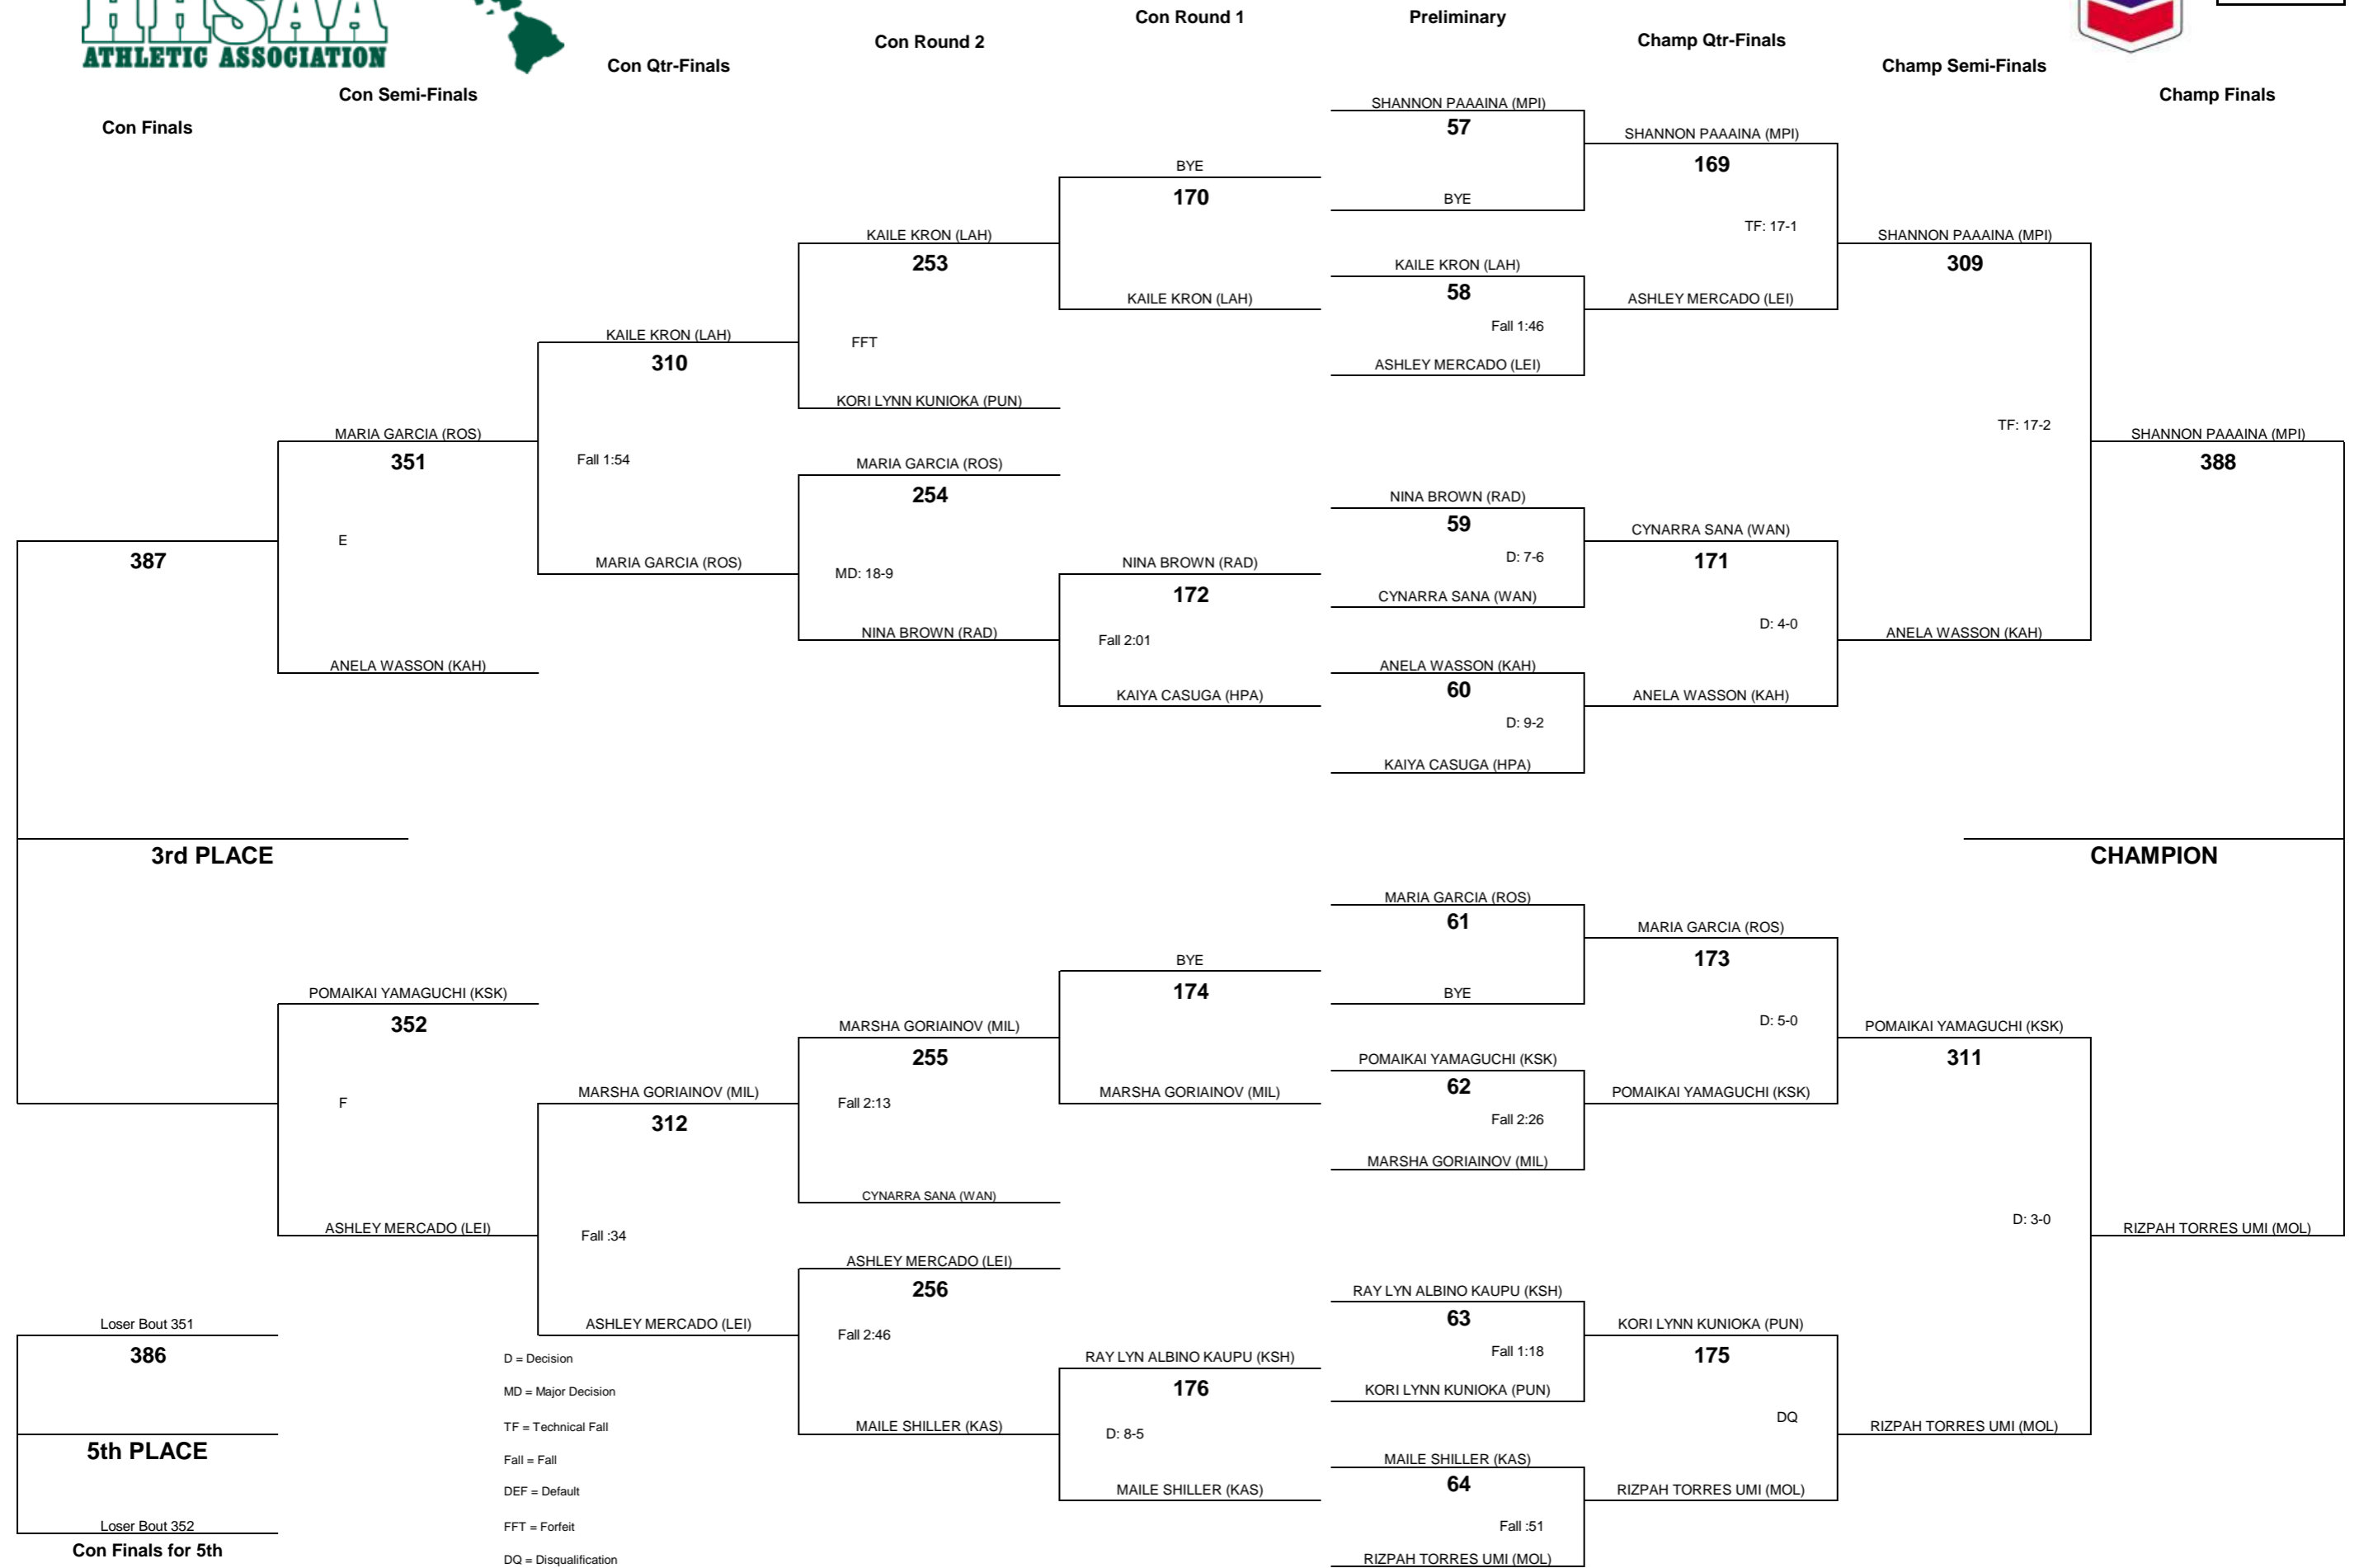

CHEVRON-HAWAII HIGH SCHOOL ATHLETIC ASSOCIATION 2014 GIRLS WRESTLING CHAMPIONSHIPS

WEIGHT CLASS
125

D = Decision
MD = Major Decision
TF = Technical Fall
Fall = Fall
DEF = Default
FFT = Forfeit
DQ = Disqualification