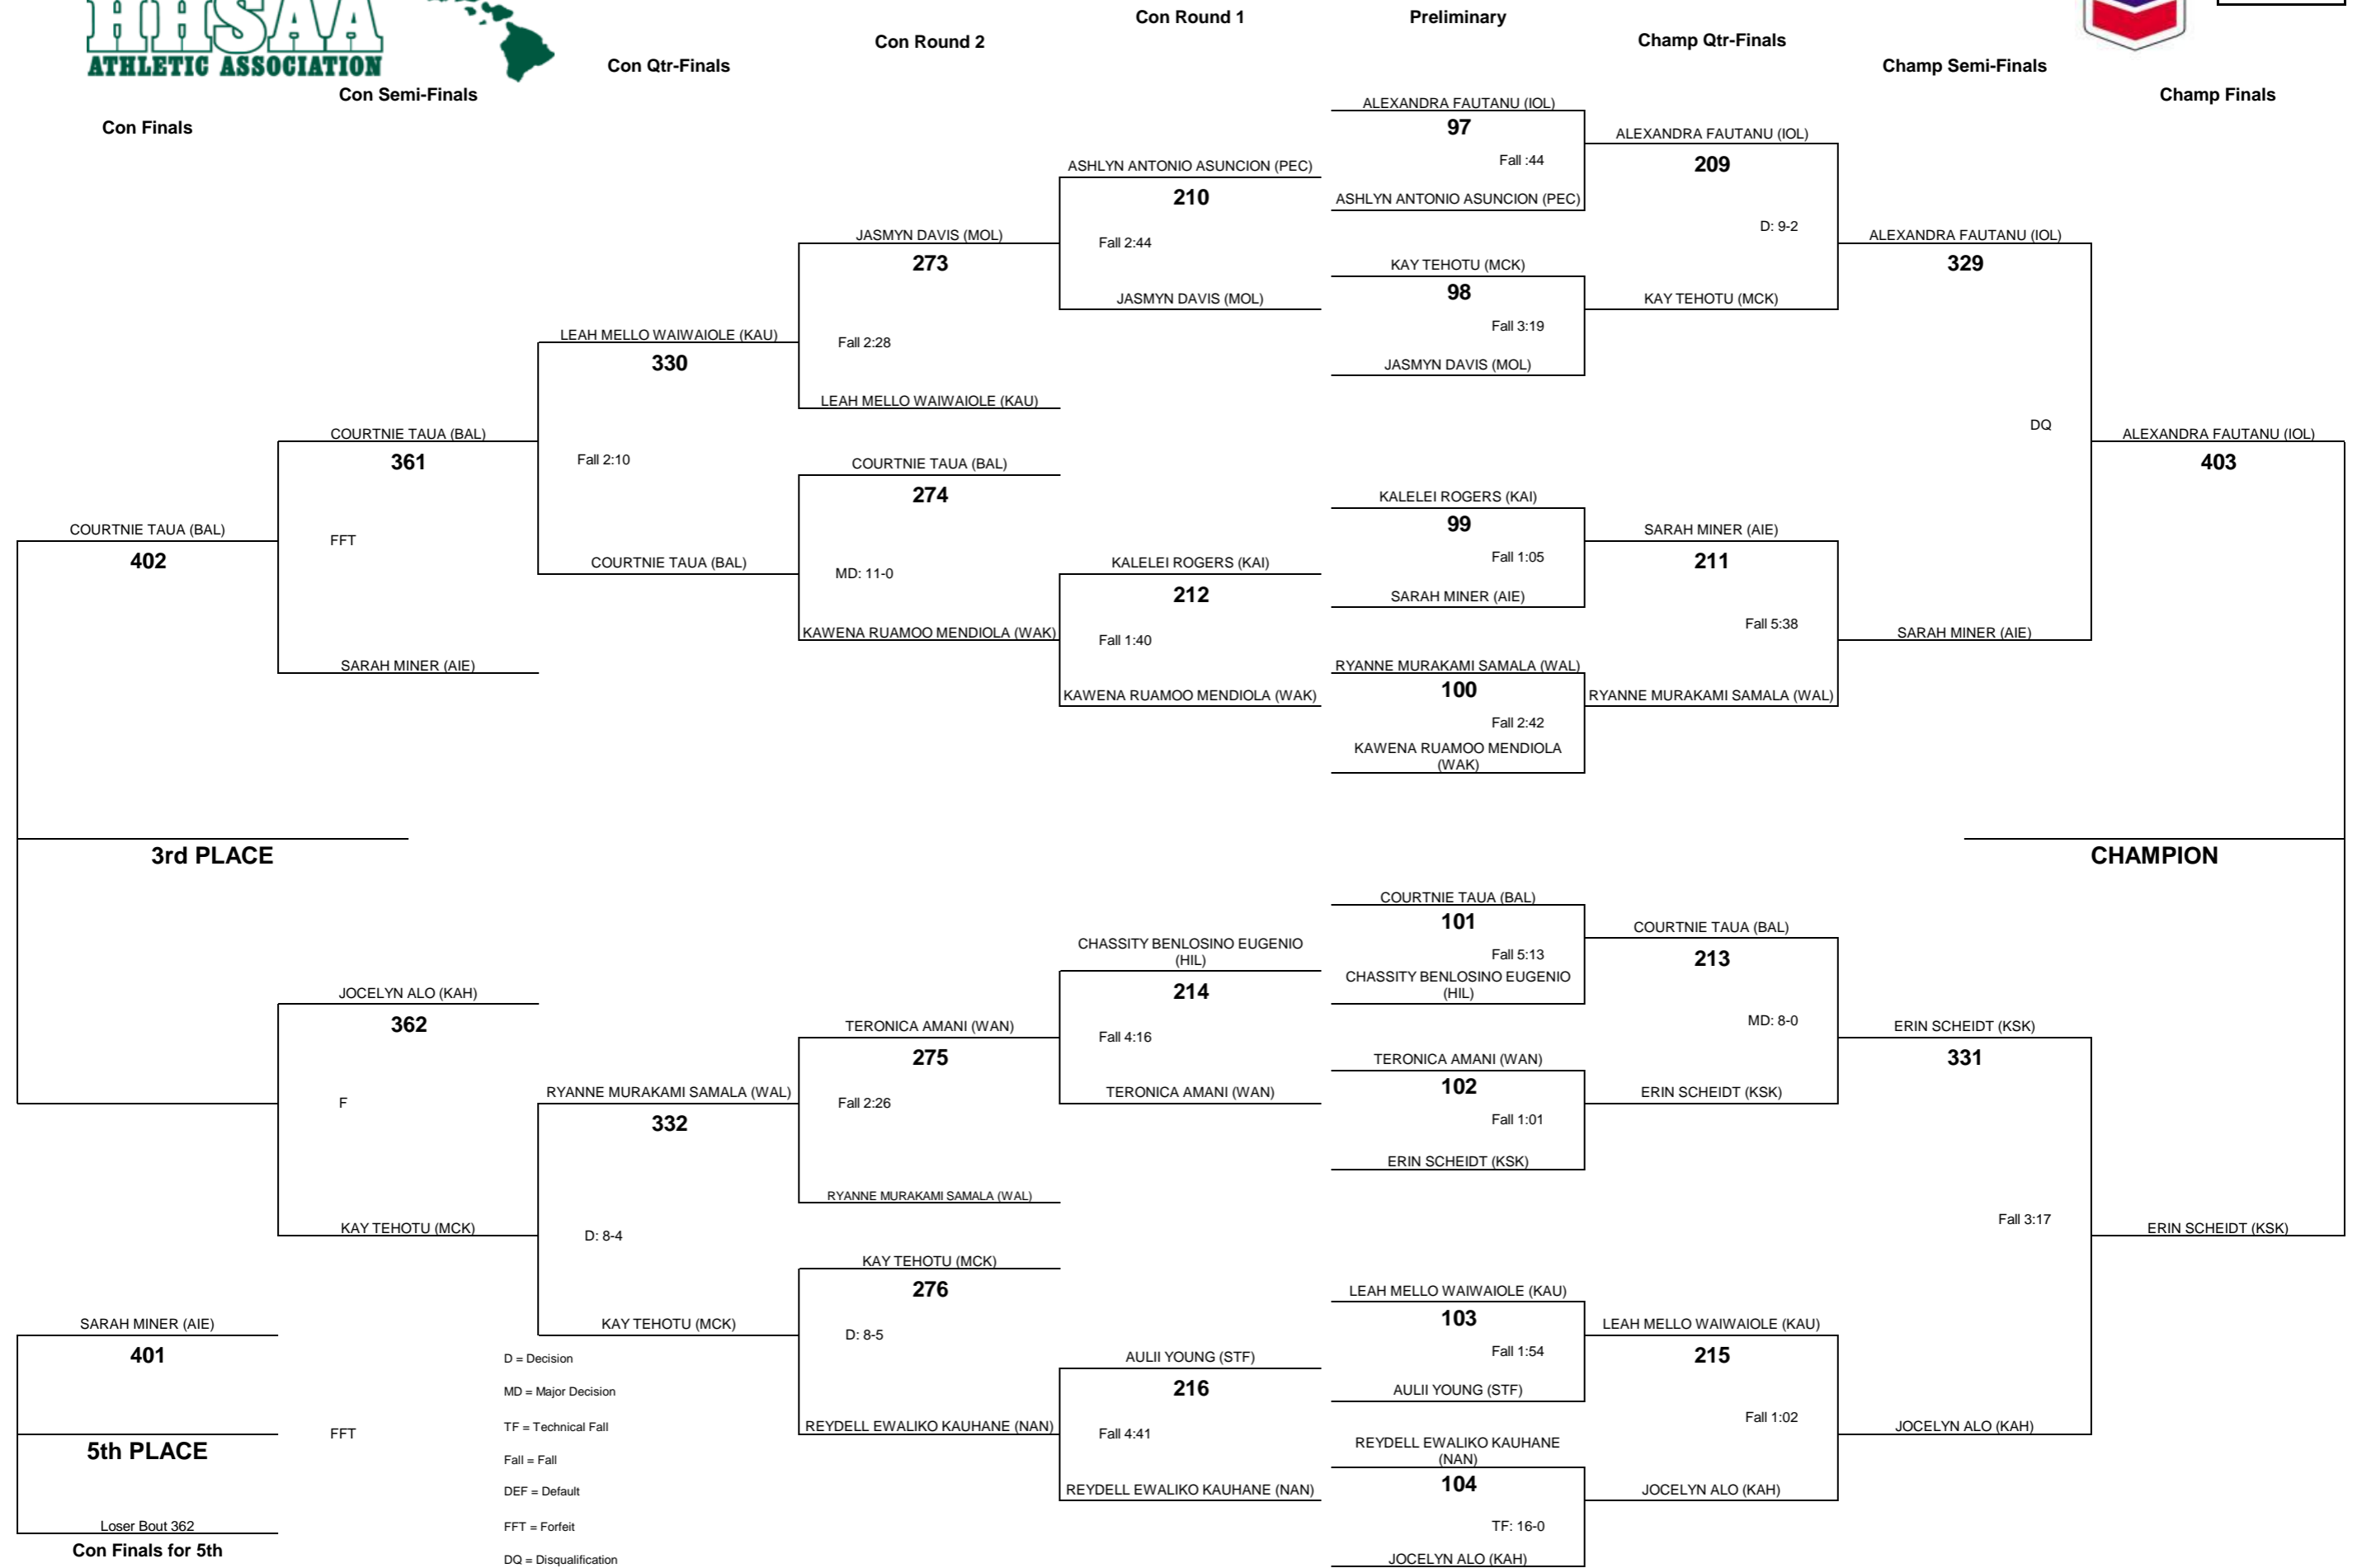

CHEVRON-HAWAII HIGH SCHOOL ATHLETIC ASSOCIATION 2014 GIRLS WRESTLING CHAMPIONSHIPS

WEIGHT CLASS

175