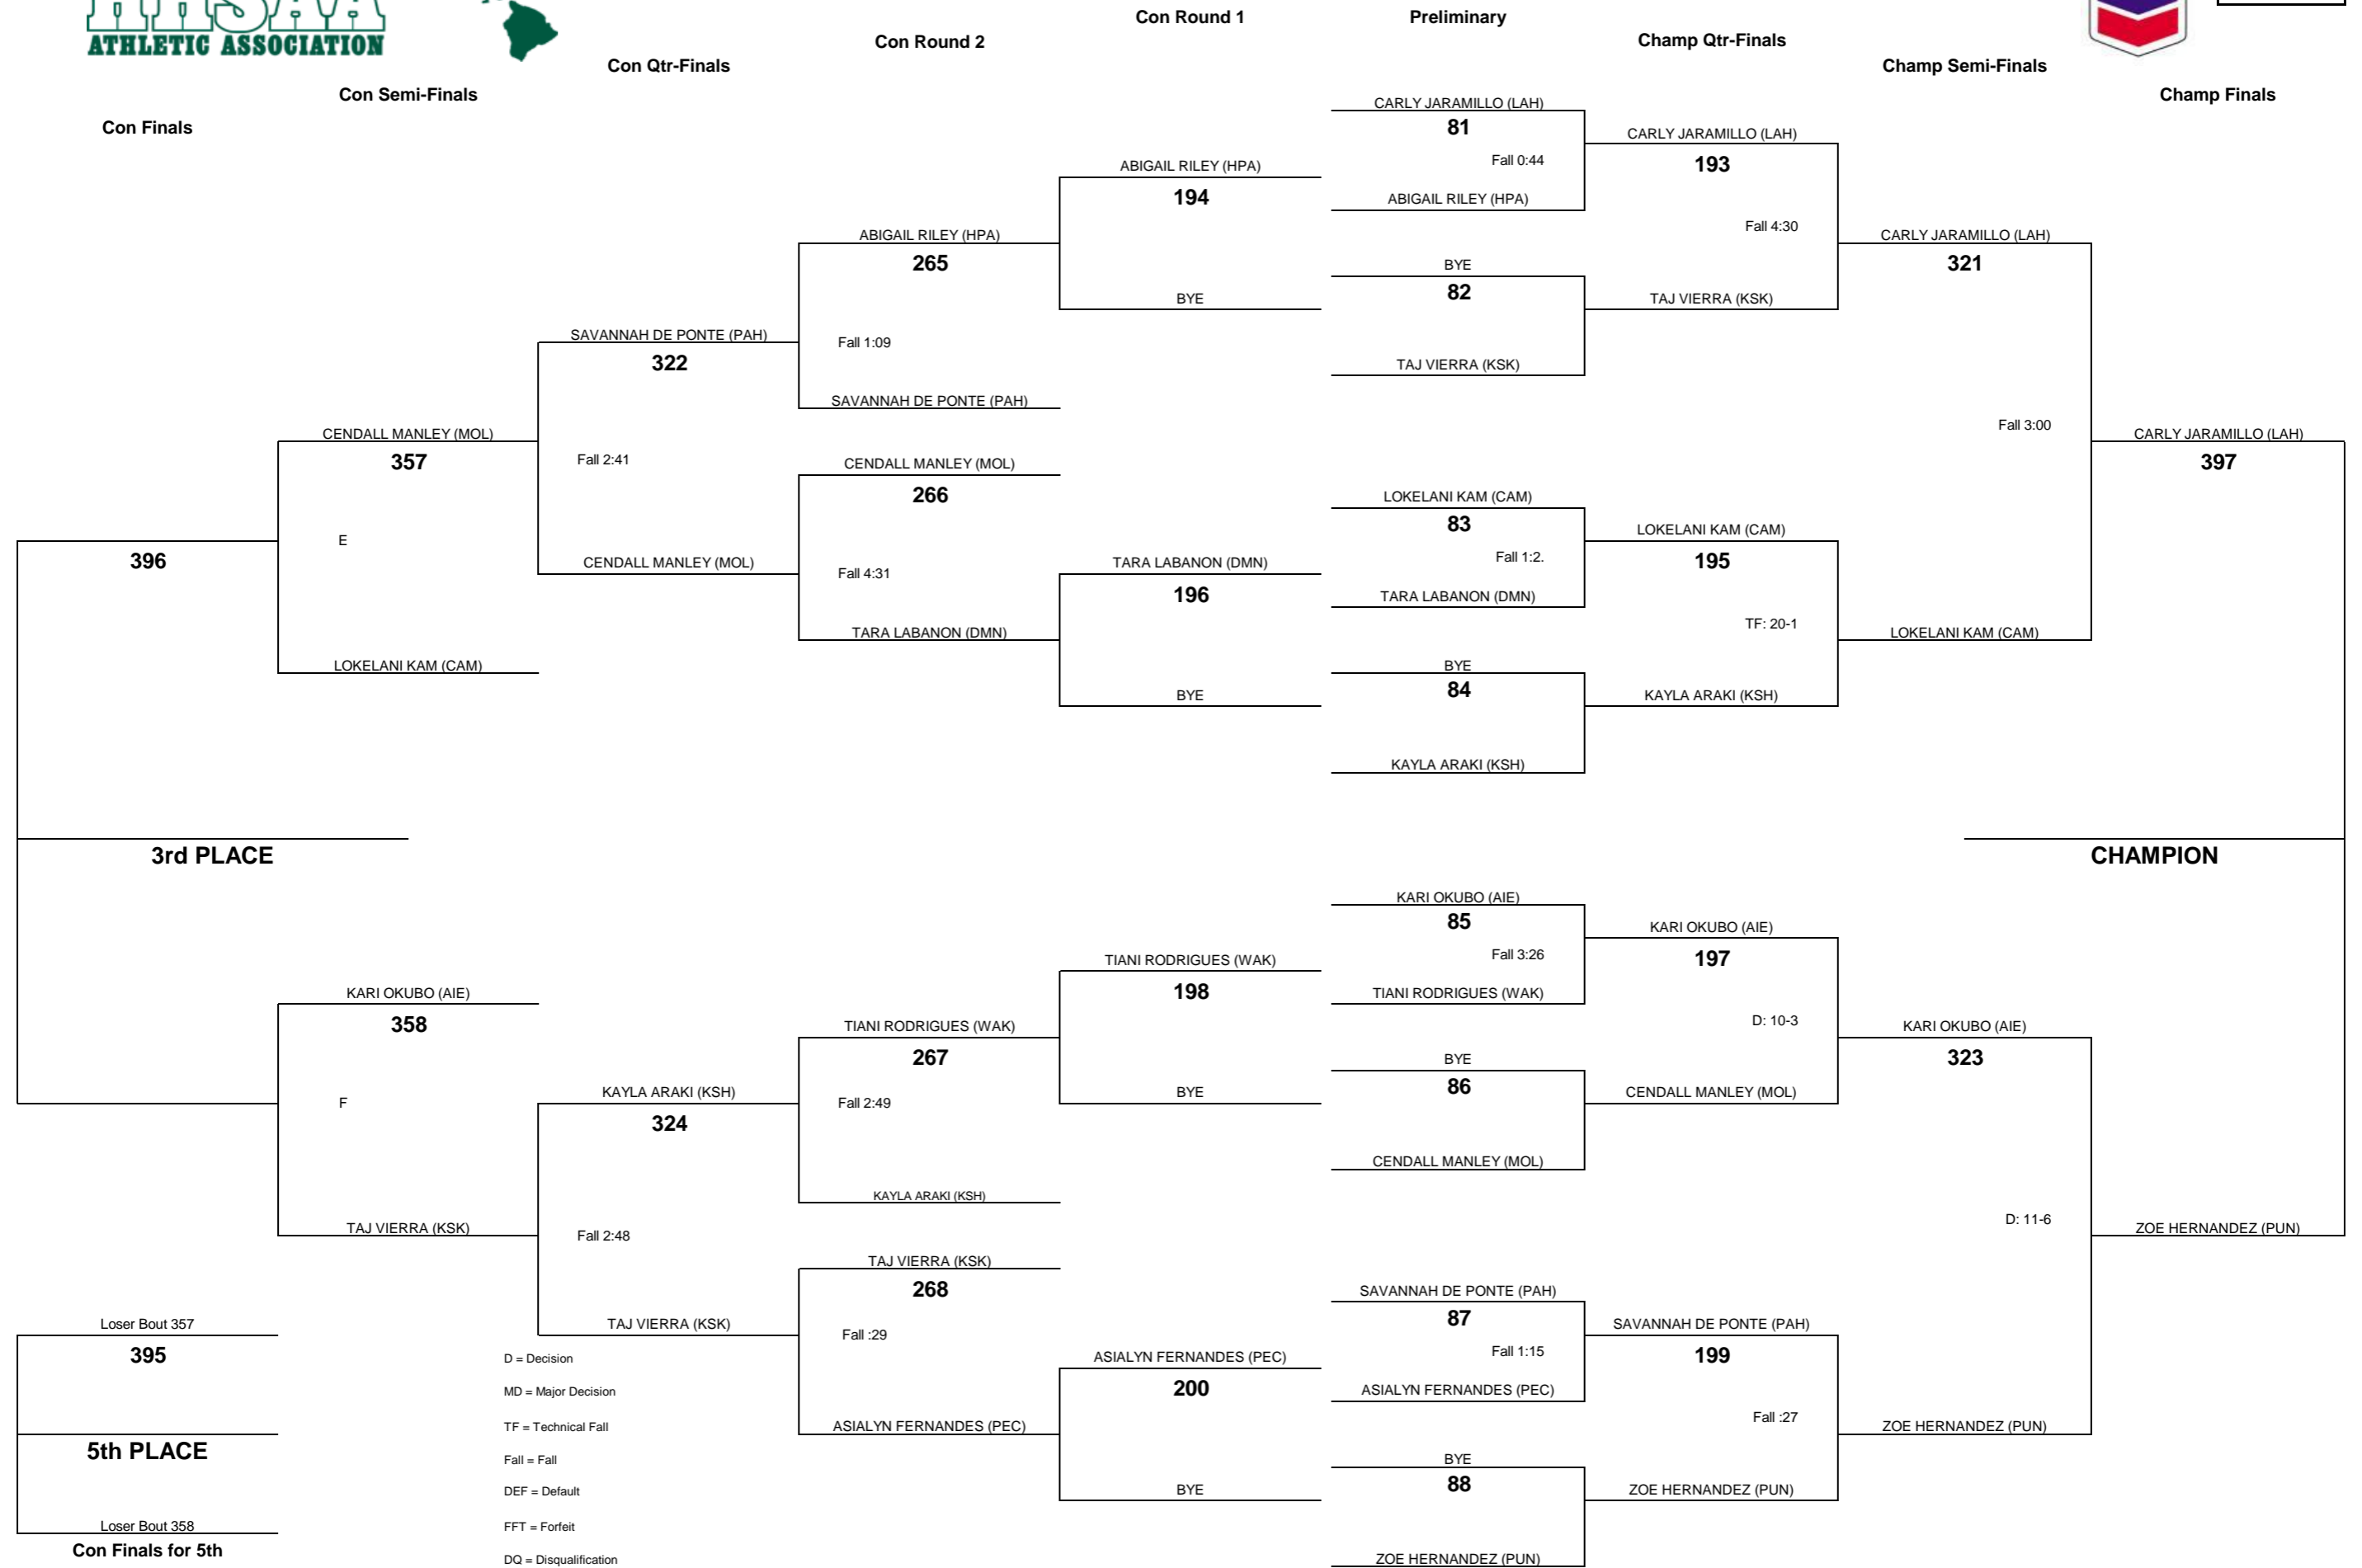

CHEVRON-HAWAII HIGH SCHOOL ATHLETIC ASSOCIATION 2014 GIRLS WRESTLING CHAMPIONSHIPS

WEIGHT CLASS
140