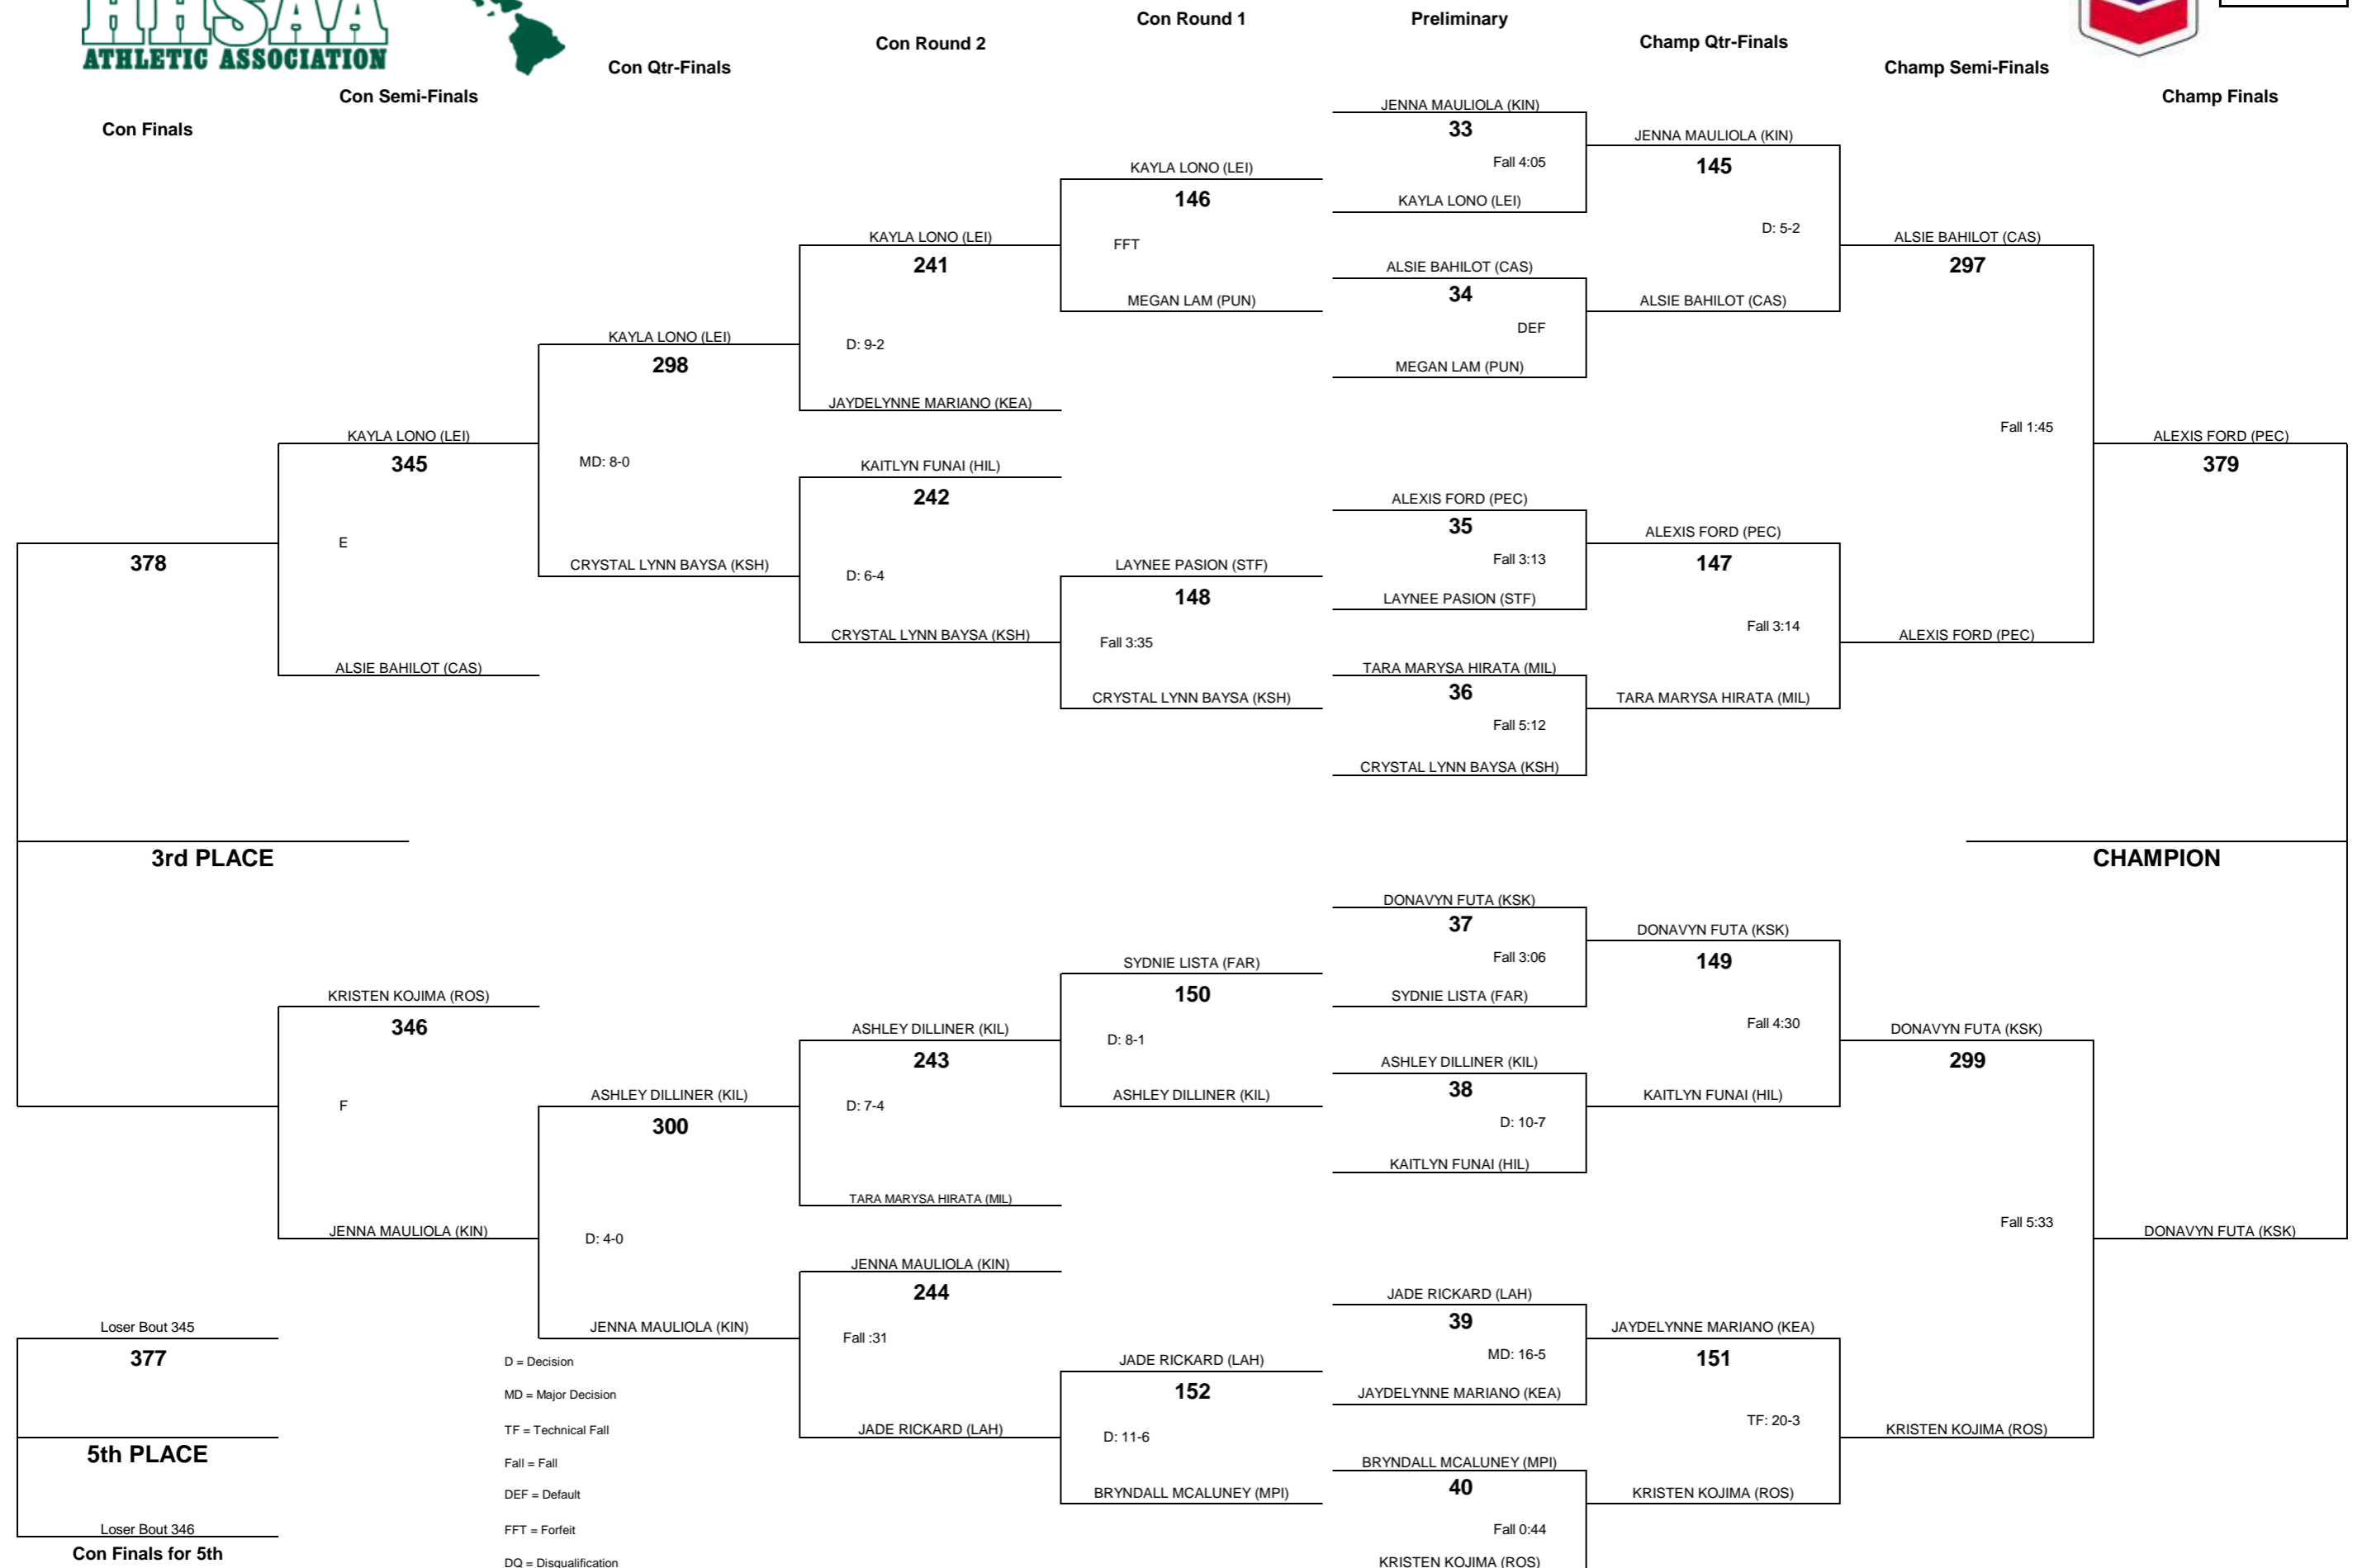

CHEVRON-HAWAII HIGH SCHOOL ATHLETIC ASSOCIATION 2014 GIRLS WRESTLING CHAMPIONSHIPS

WEIGHT CLASS
117

CHEVRON-HAWAII HIGH SCHOOL ATHLETIC ASSOCIATION 2014 GIRLS WRESTLING CHAMPIONSHIPS

WEIGHT CLASS
121

D = Decision
MD = Major Decision
TF = Technical Fall
Fall = Fall
DEF = Default
FFT = Forfeit
DQ = Disqualification