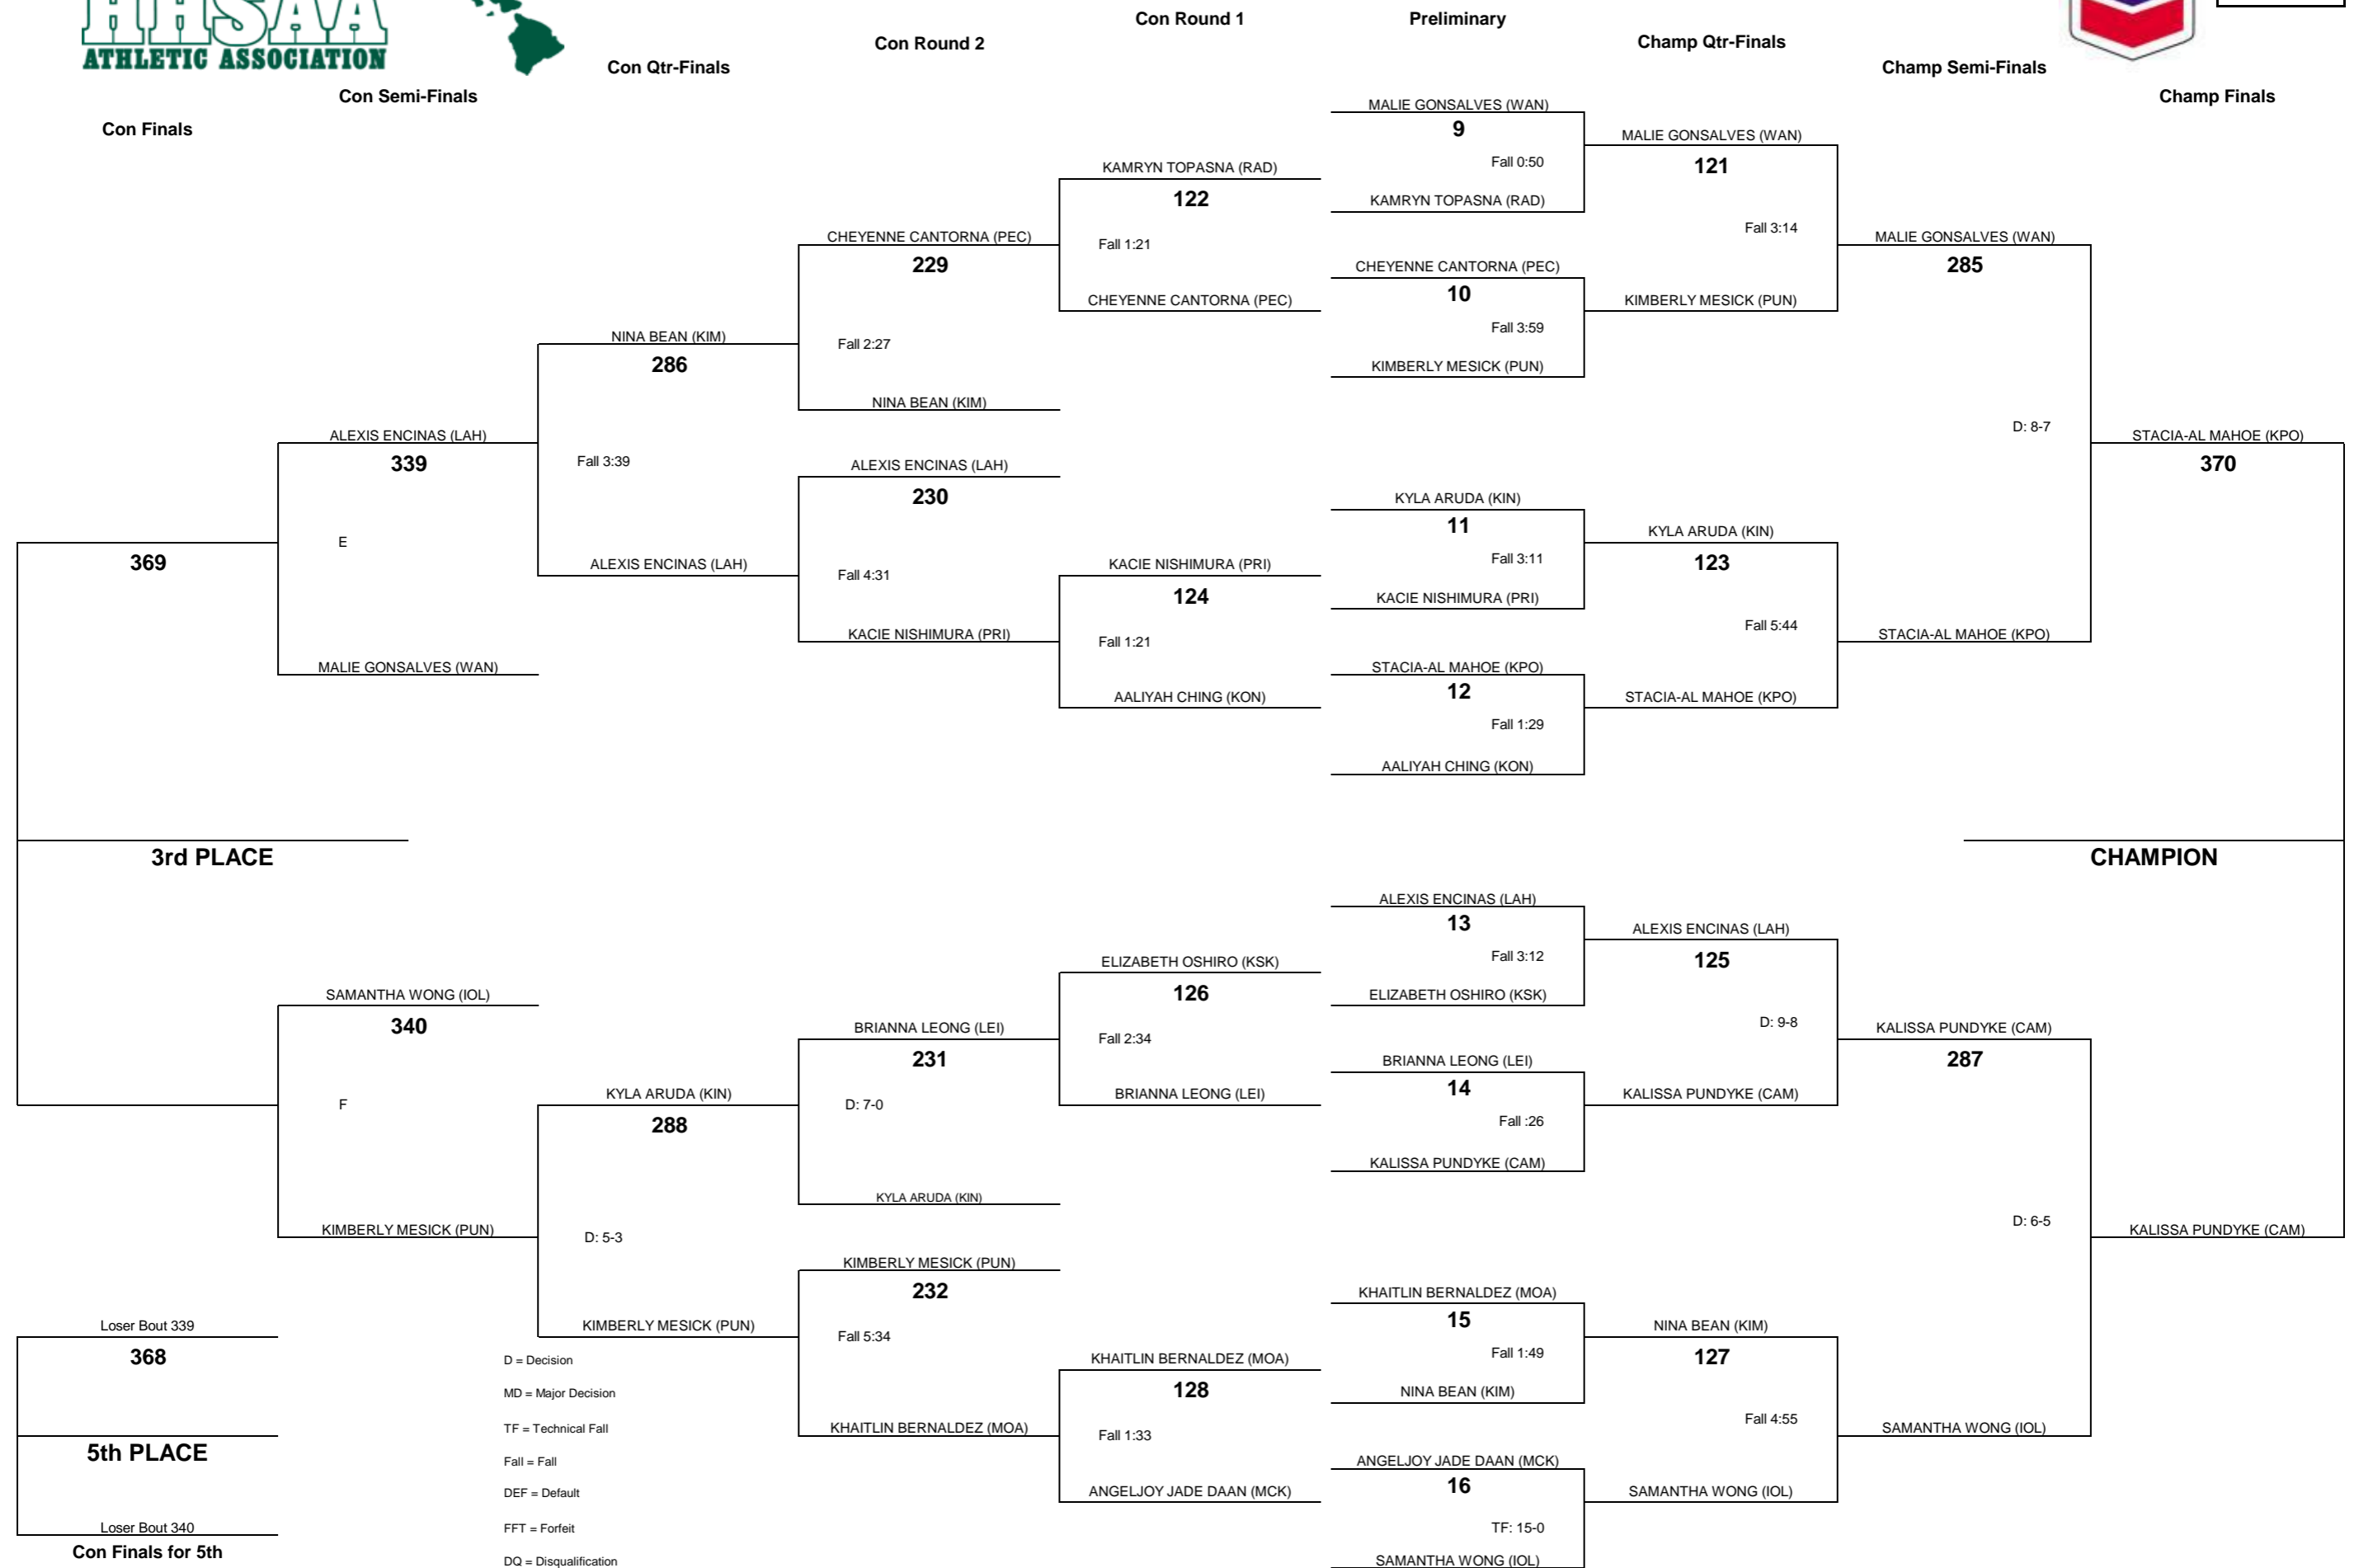

CHEVRON-HAWAII HIGH SCHOOL ATHLETIC ASSOCIATION 2014 GIRLS WRESTLING CHAMPIONSHIPS

WEIGHT CLASS
101