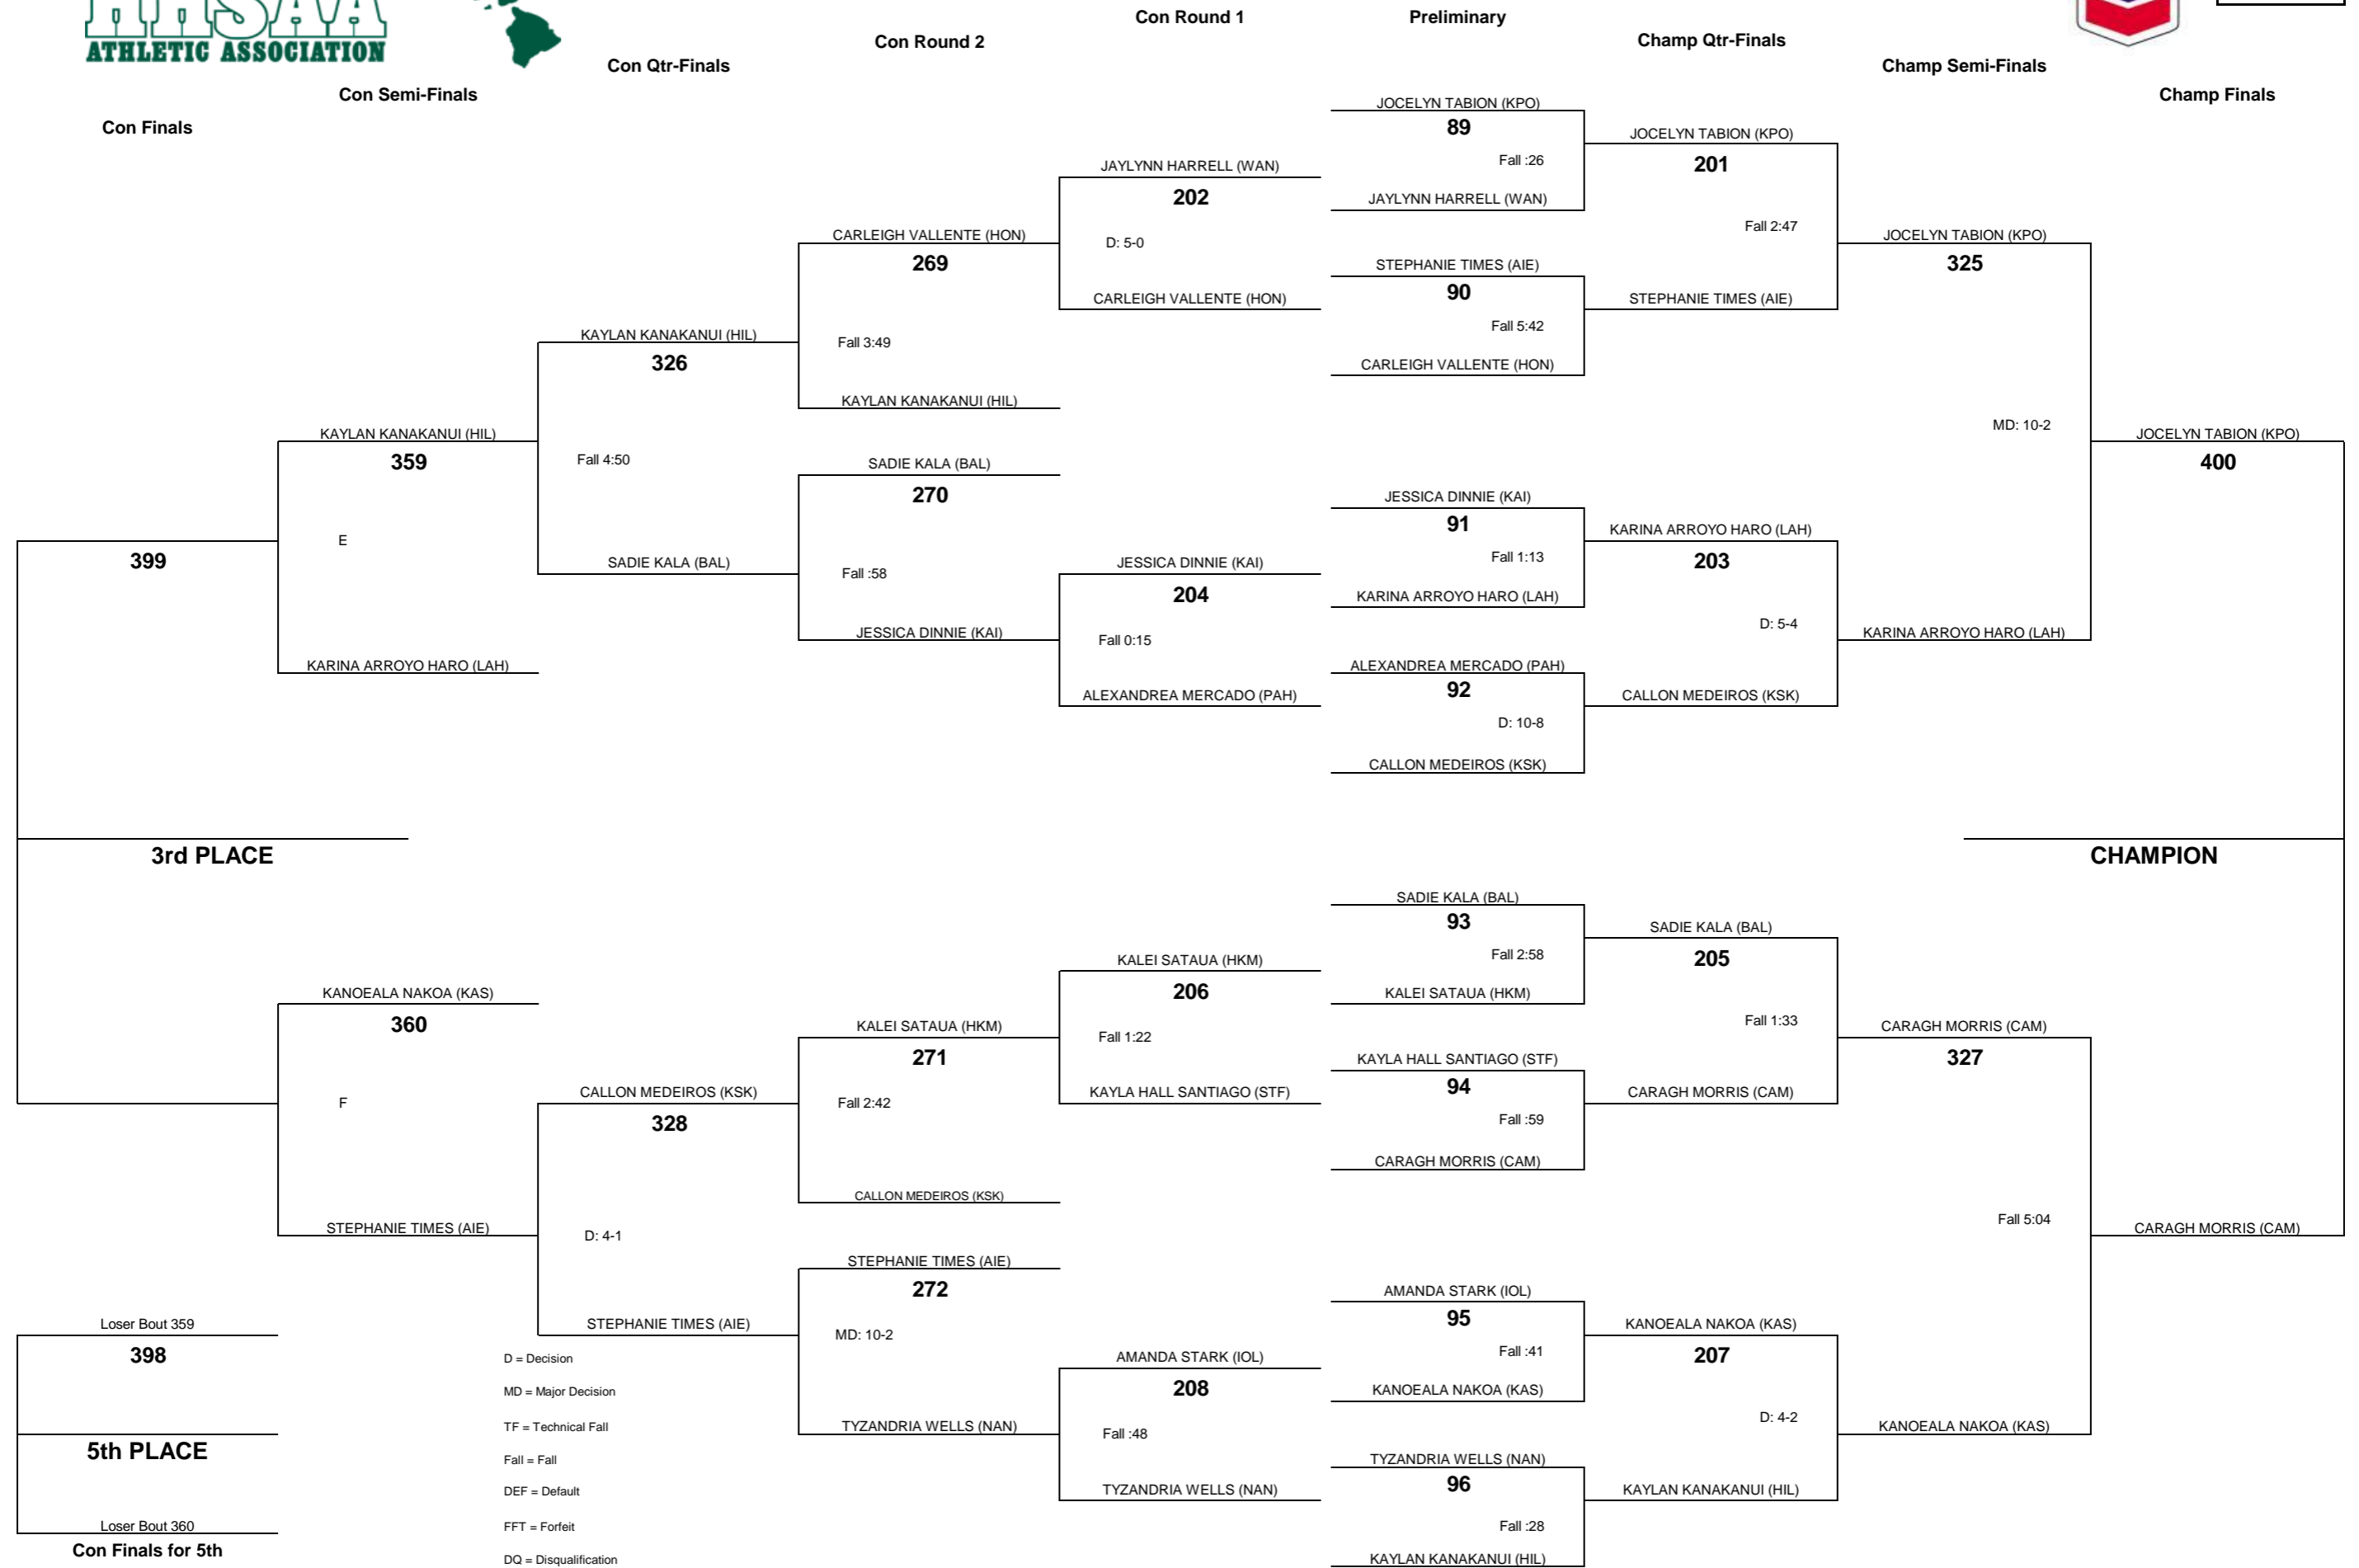

CHEVRON-HAWAII HIGH SCHOOL ATHLETIC ASSOCIATION 2014 GIRLS WRESTLING CHAMPIONSHIPS

WEIGHT CLASS
155