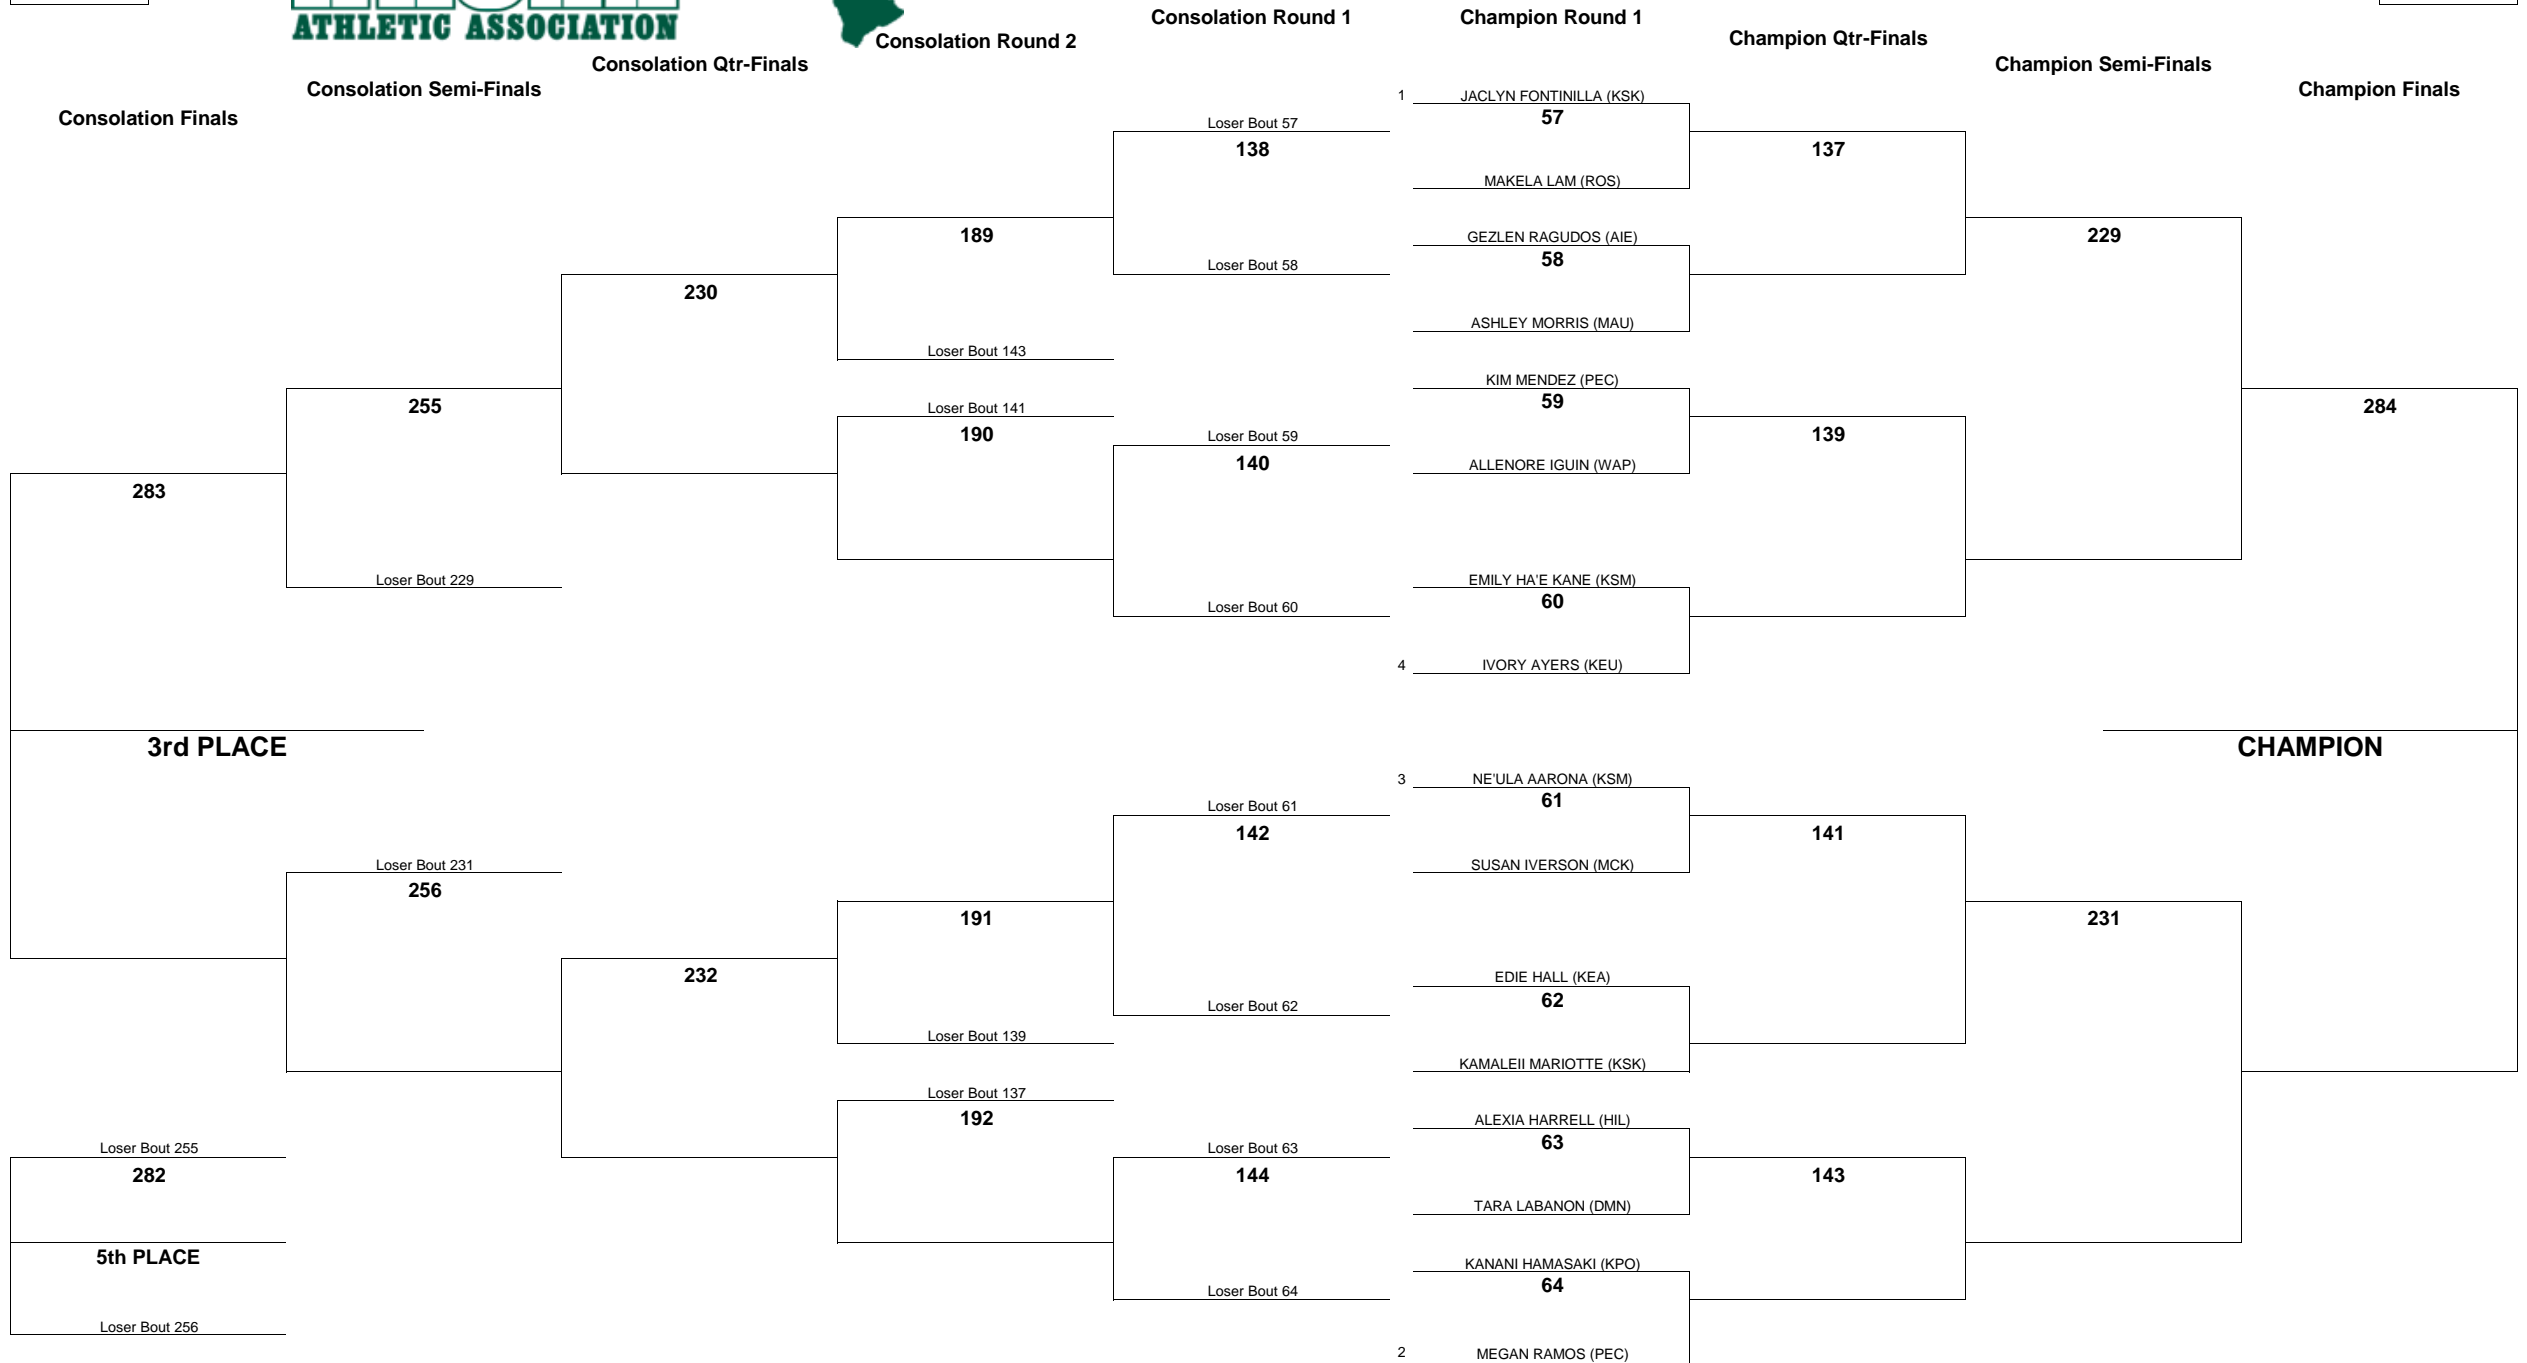

WEIGHT CLASS
139

HAWAII HIGH SCHOOL ATHLETIC ASSOCIATION 2014 GIRLS JUDO CHAMPIONSHIPS

WEIGHT CLASS
139

HAWAII HIGH SCHOOL ATHLETIC ASSOCIATION 2014 GIRLS JUDO CHAMPIONSHIPS

WEIGHT CLASS
154

WEIGHT CLASS
154