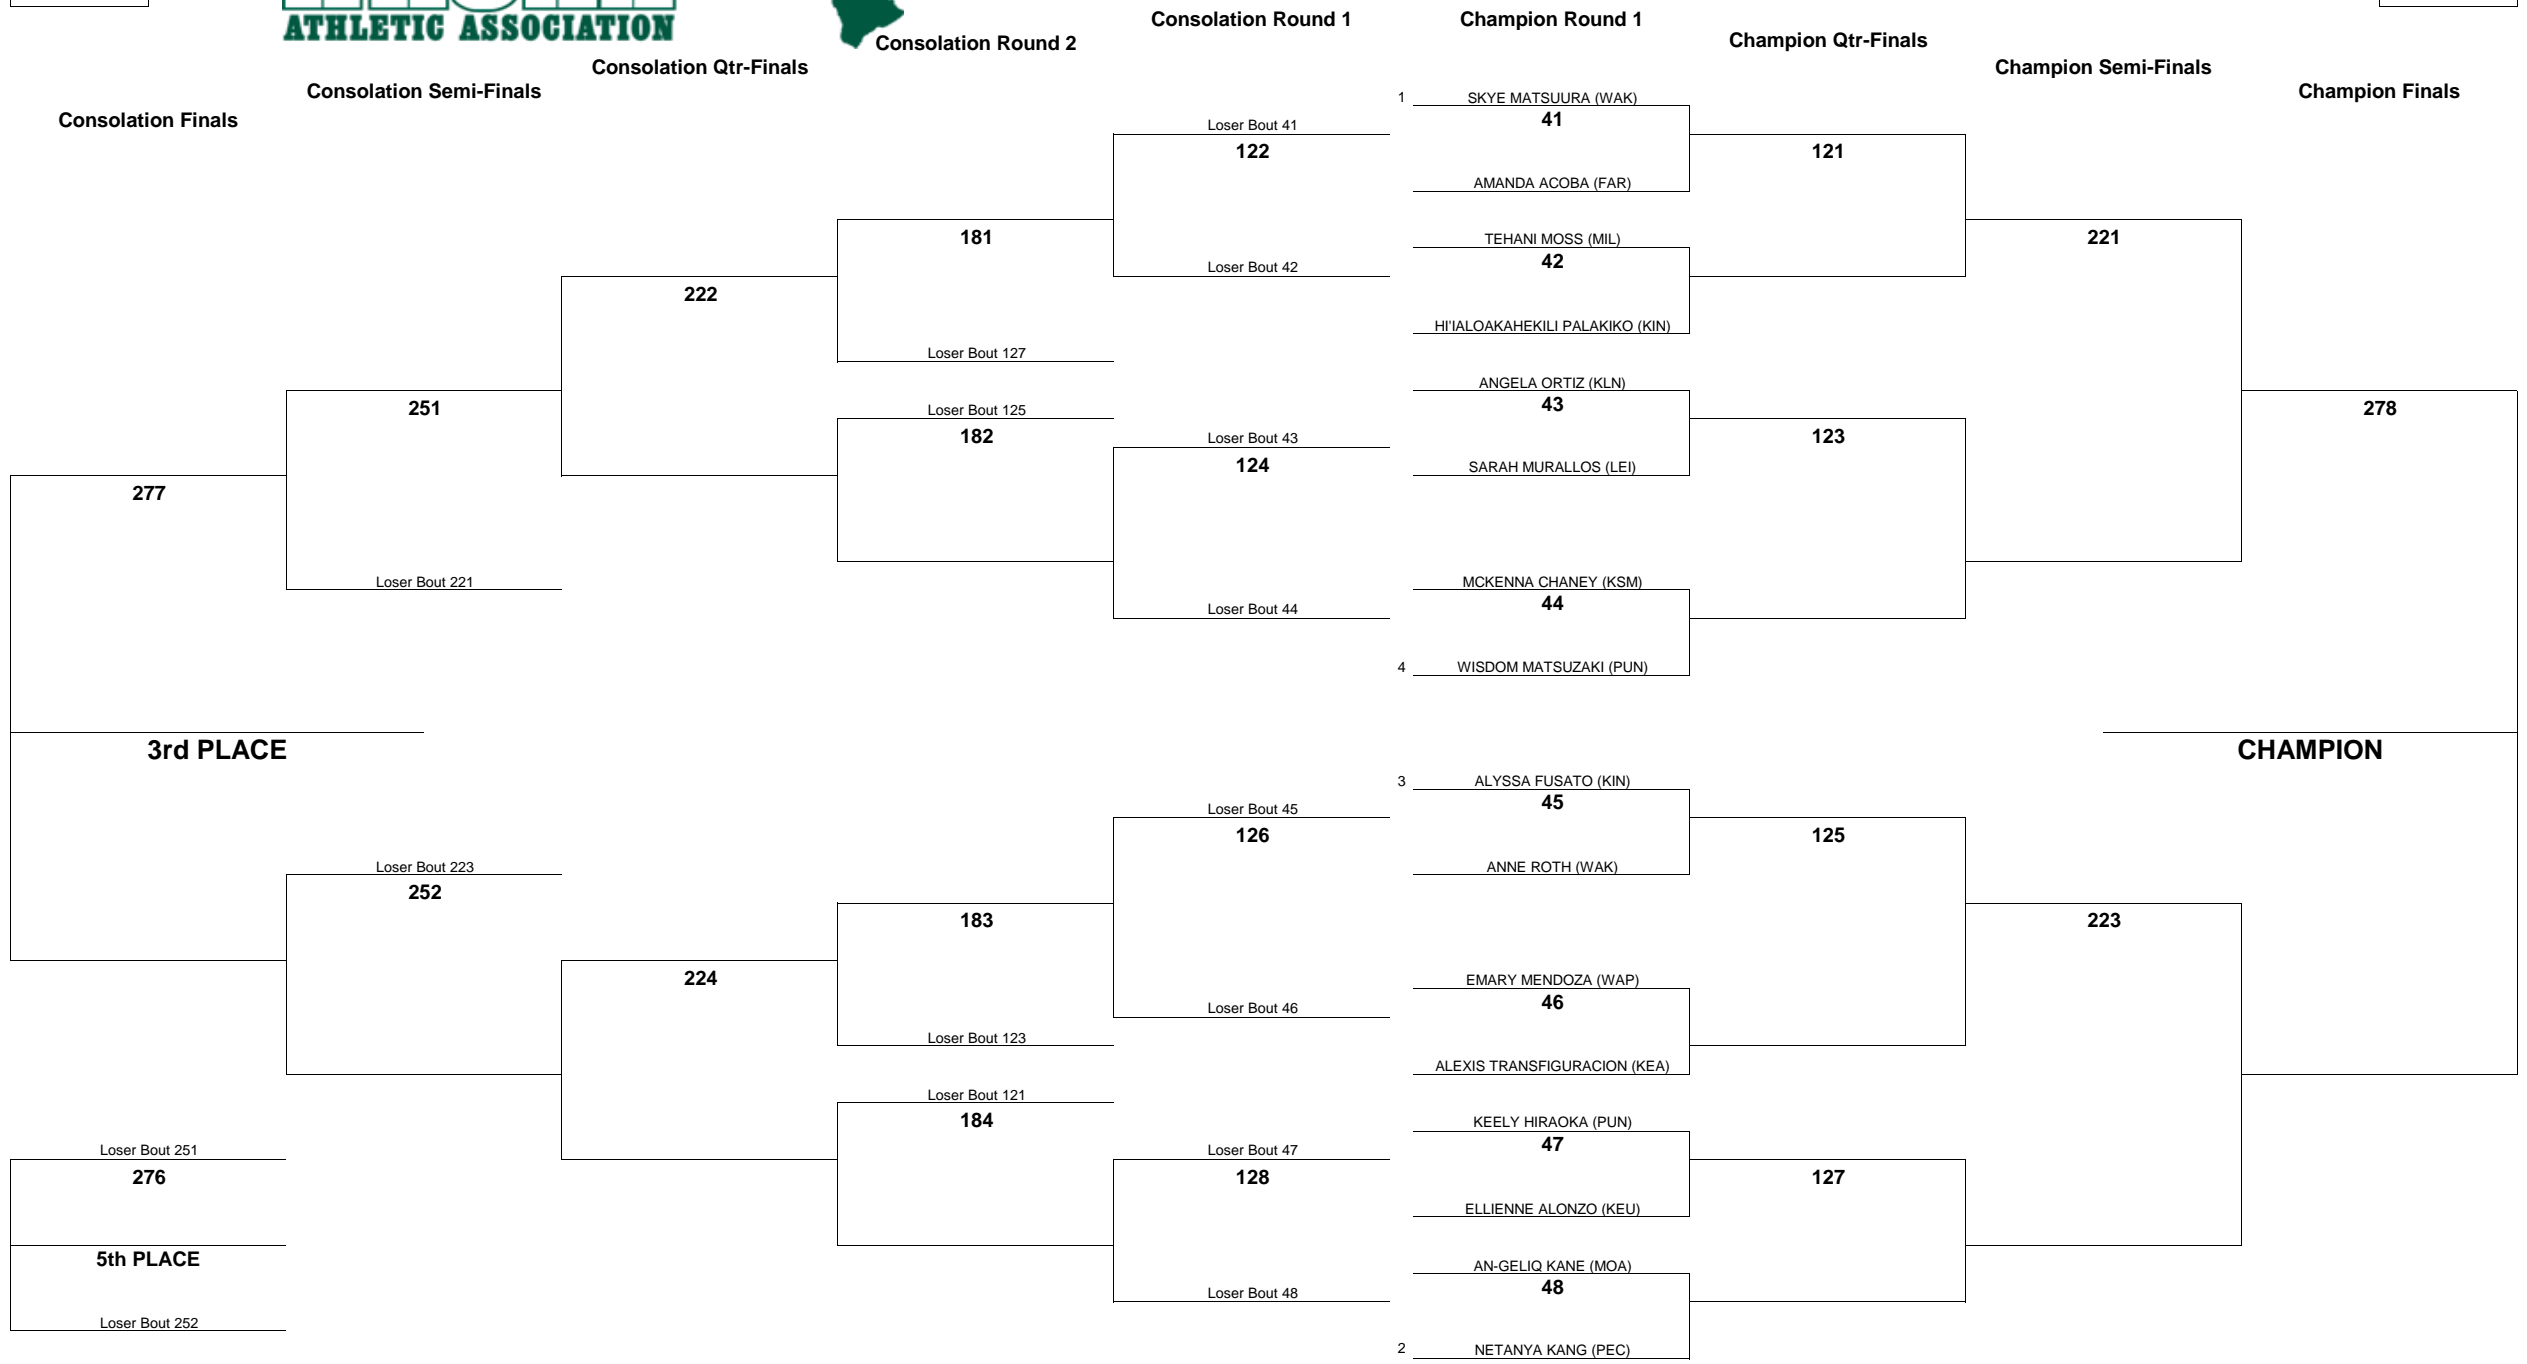

HAWAII HIGH SCHOOL ATHLETIC ASSOCIATION 2014 GIRLS JUDO CHAMPIONSHIPS

WEIGHT CLASS
122

WEIGHT CLASS
122

WEIGHT CLASS
129

HAWAII HIGH SCHOOL ATHLETIC ASSOCIATION 2014 GIRLS JUDO CHAMPIONSHIPS

WEIGHT CLASS
129