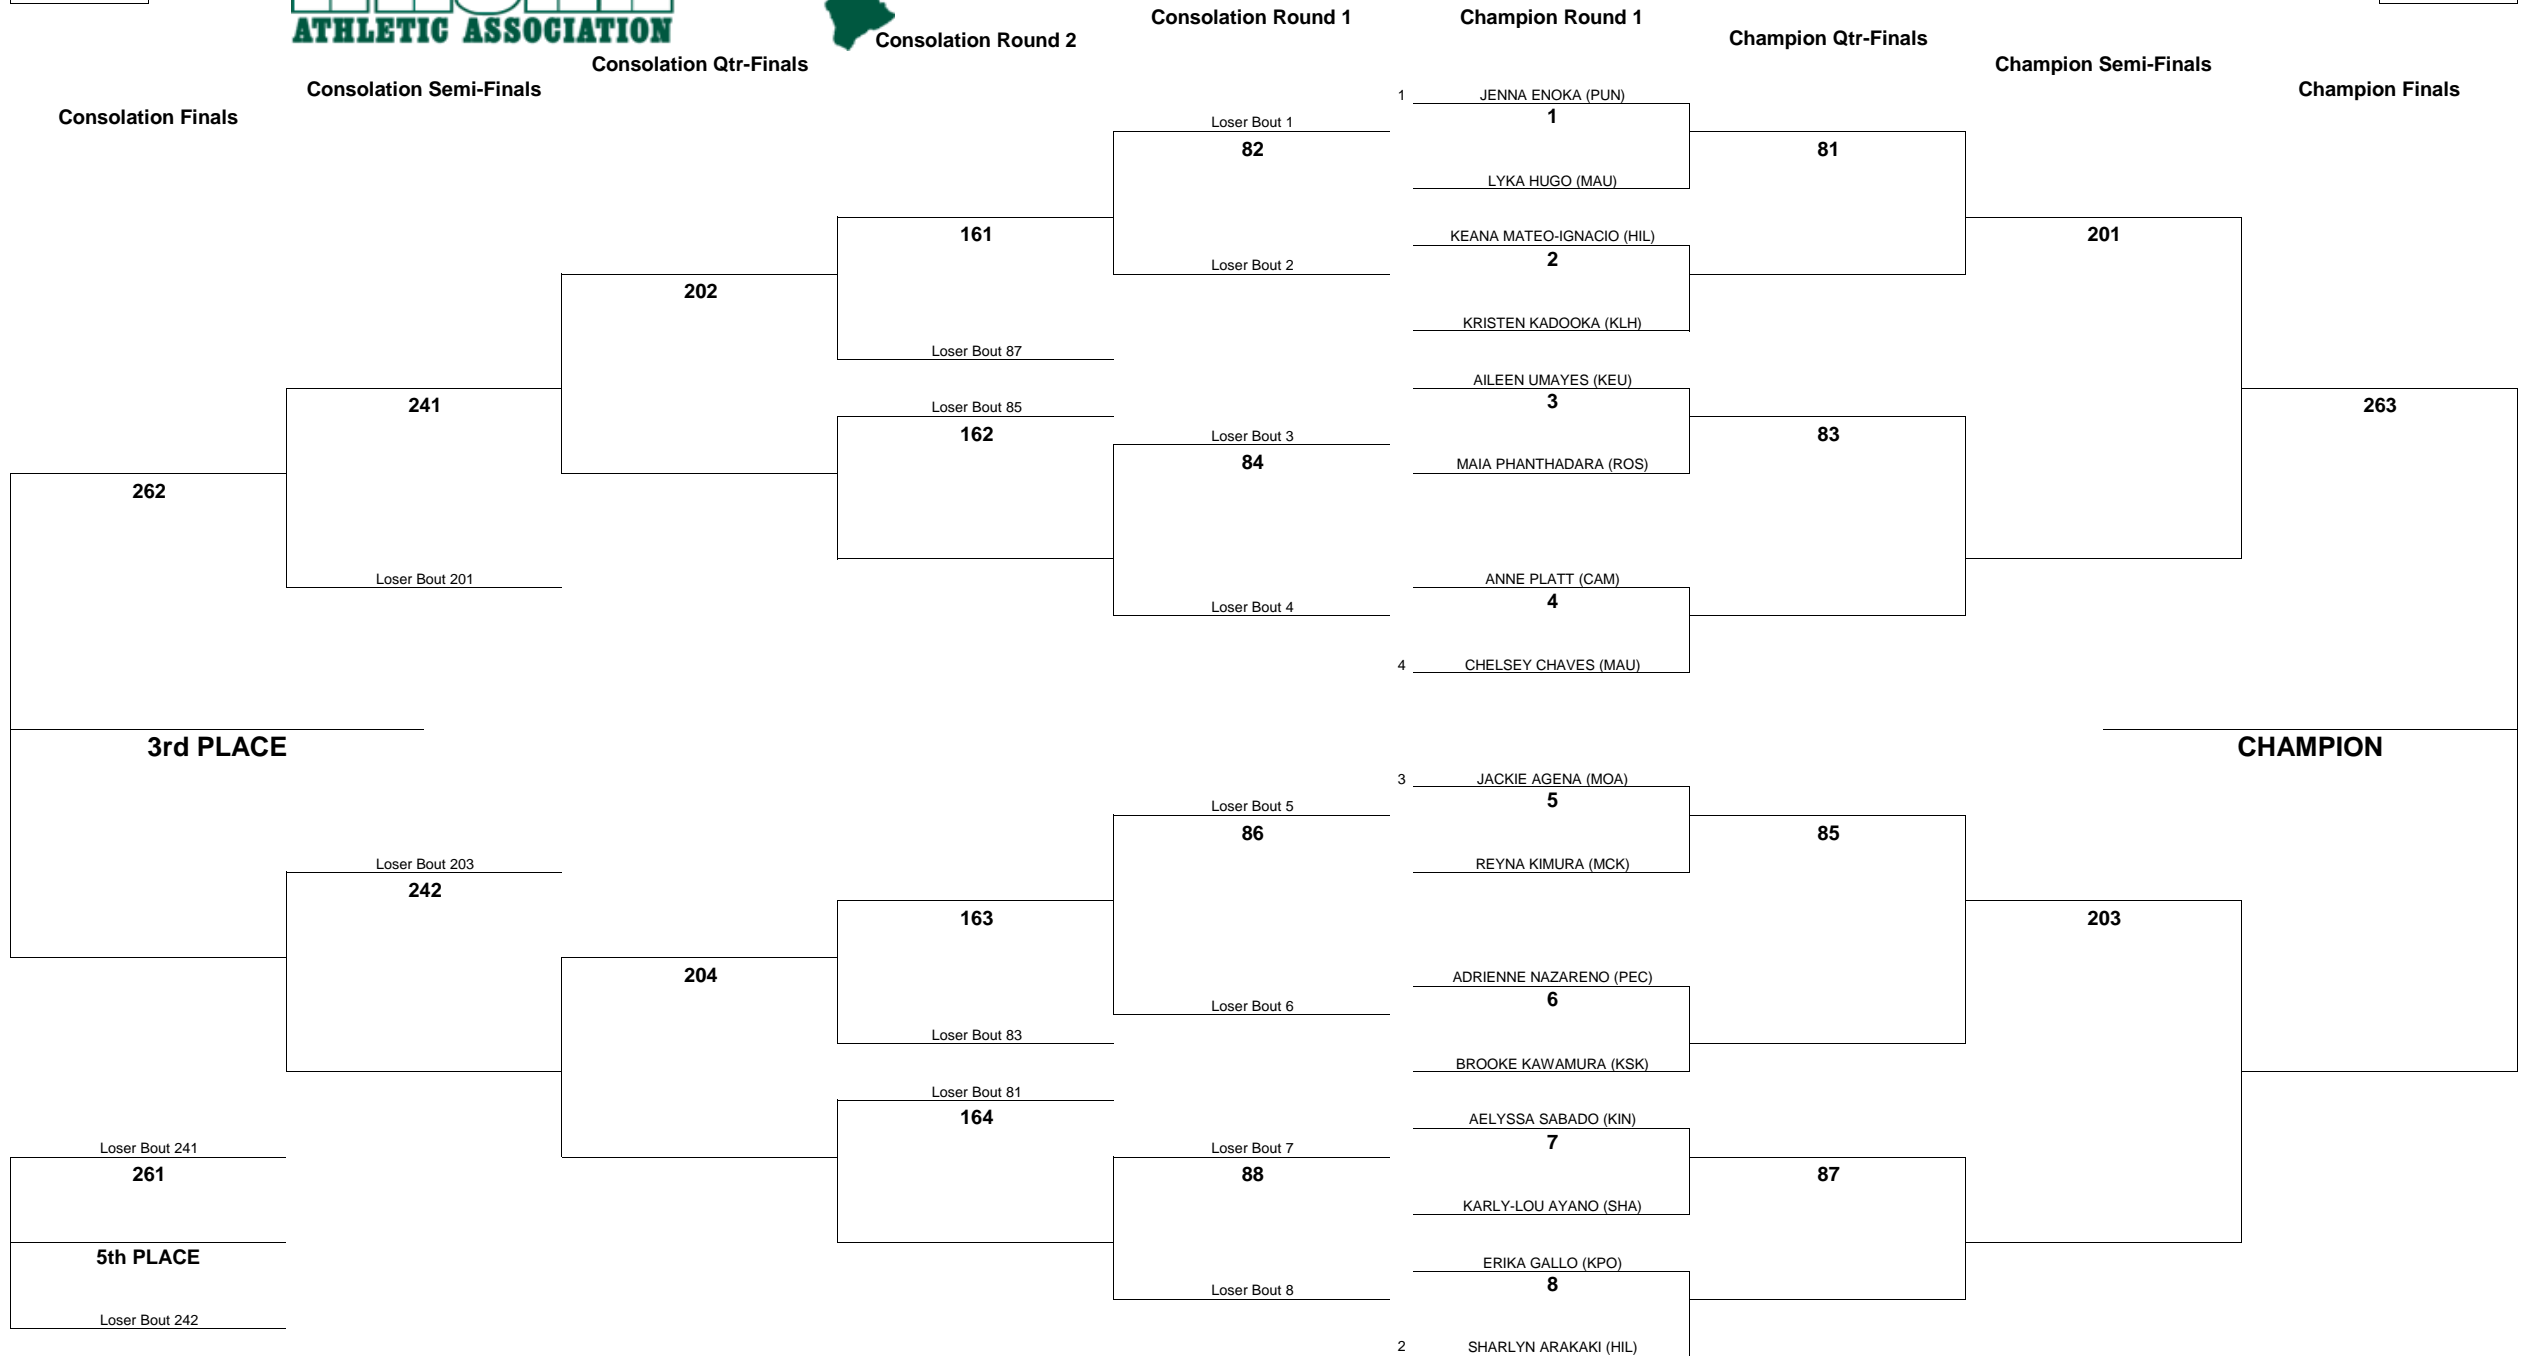

WEIGHT CLASS
98

HAWAII HIGH SCHOOL ATHLETIC ASSOCIATION 2014 GIRLS JUDO CHAMPIONSHIPS

WEIGHT CLASS
98

WEIGHT CLASS
103

HAWAII HIGH SCHOOL ATHLETIC ASSOCIATION 2014 GIRLS JUDO CHAMPIONSHIPS

WEIGHT CLASS
103