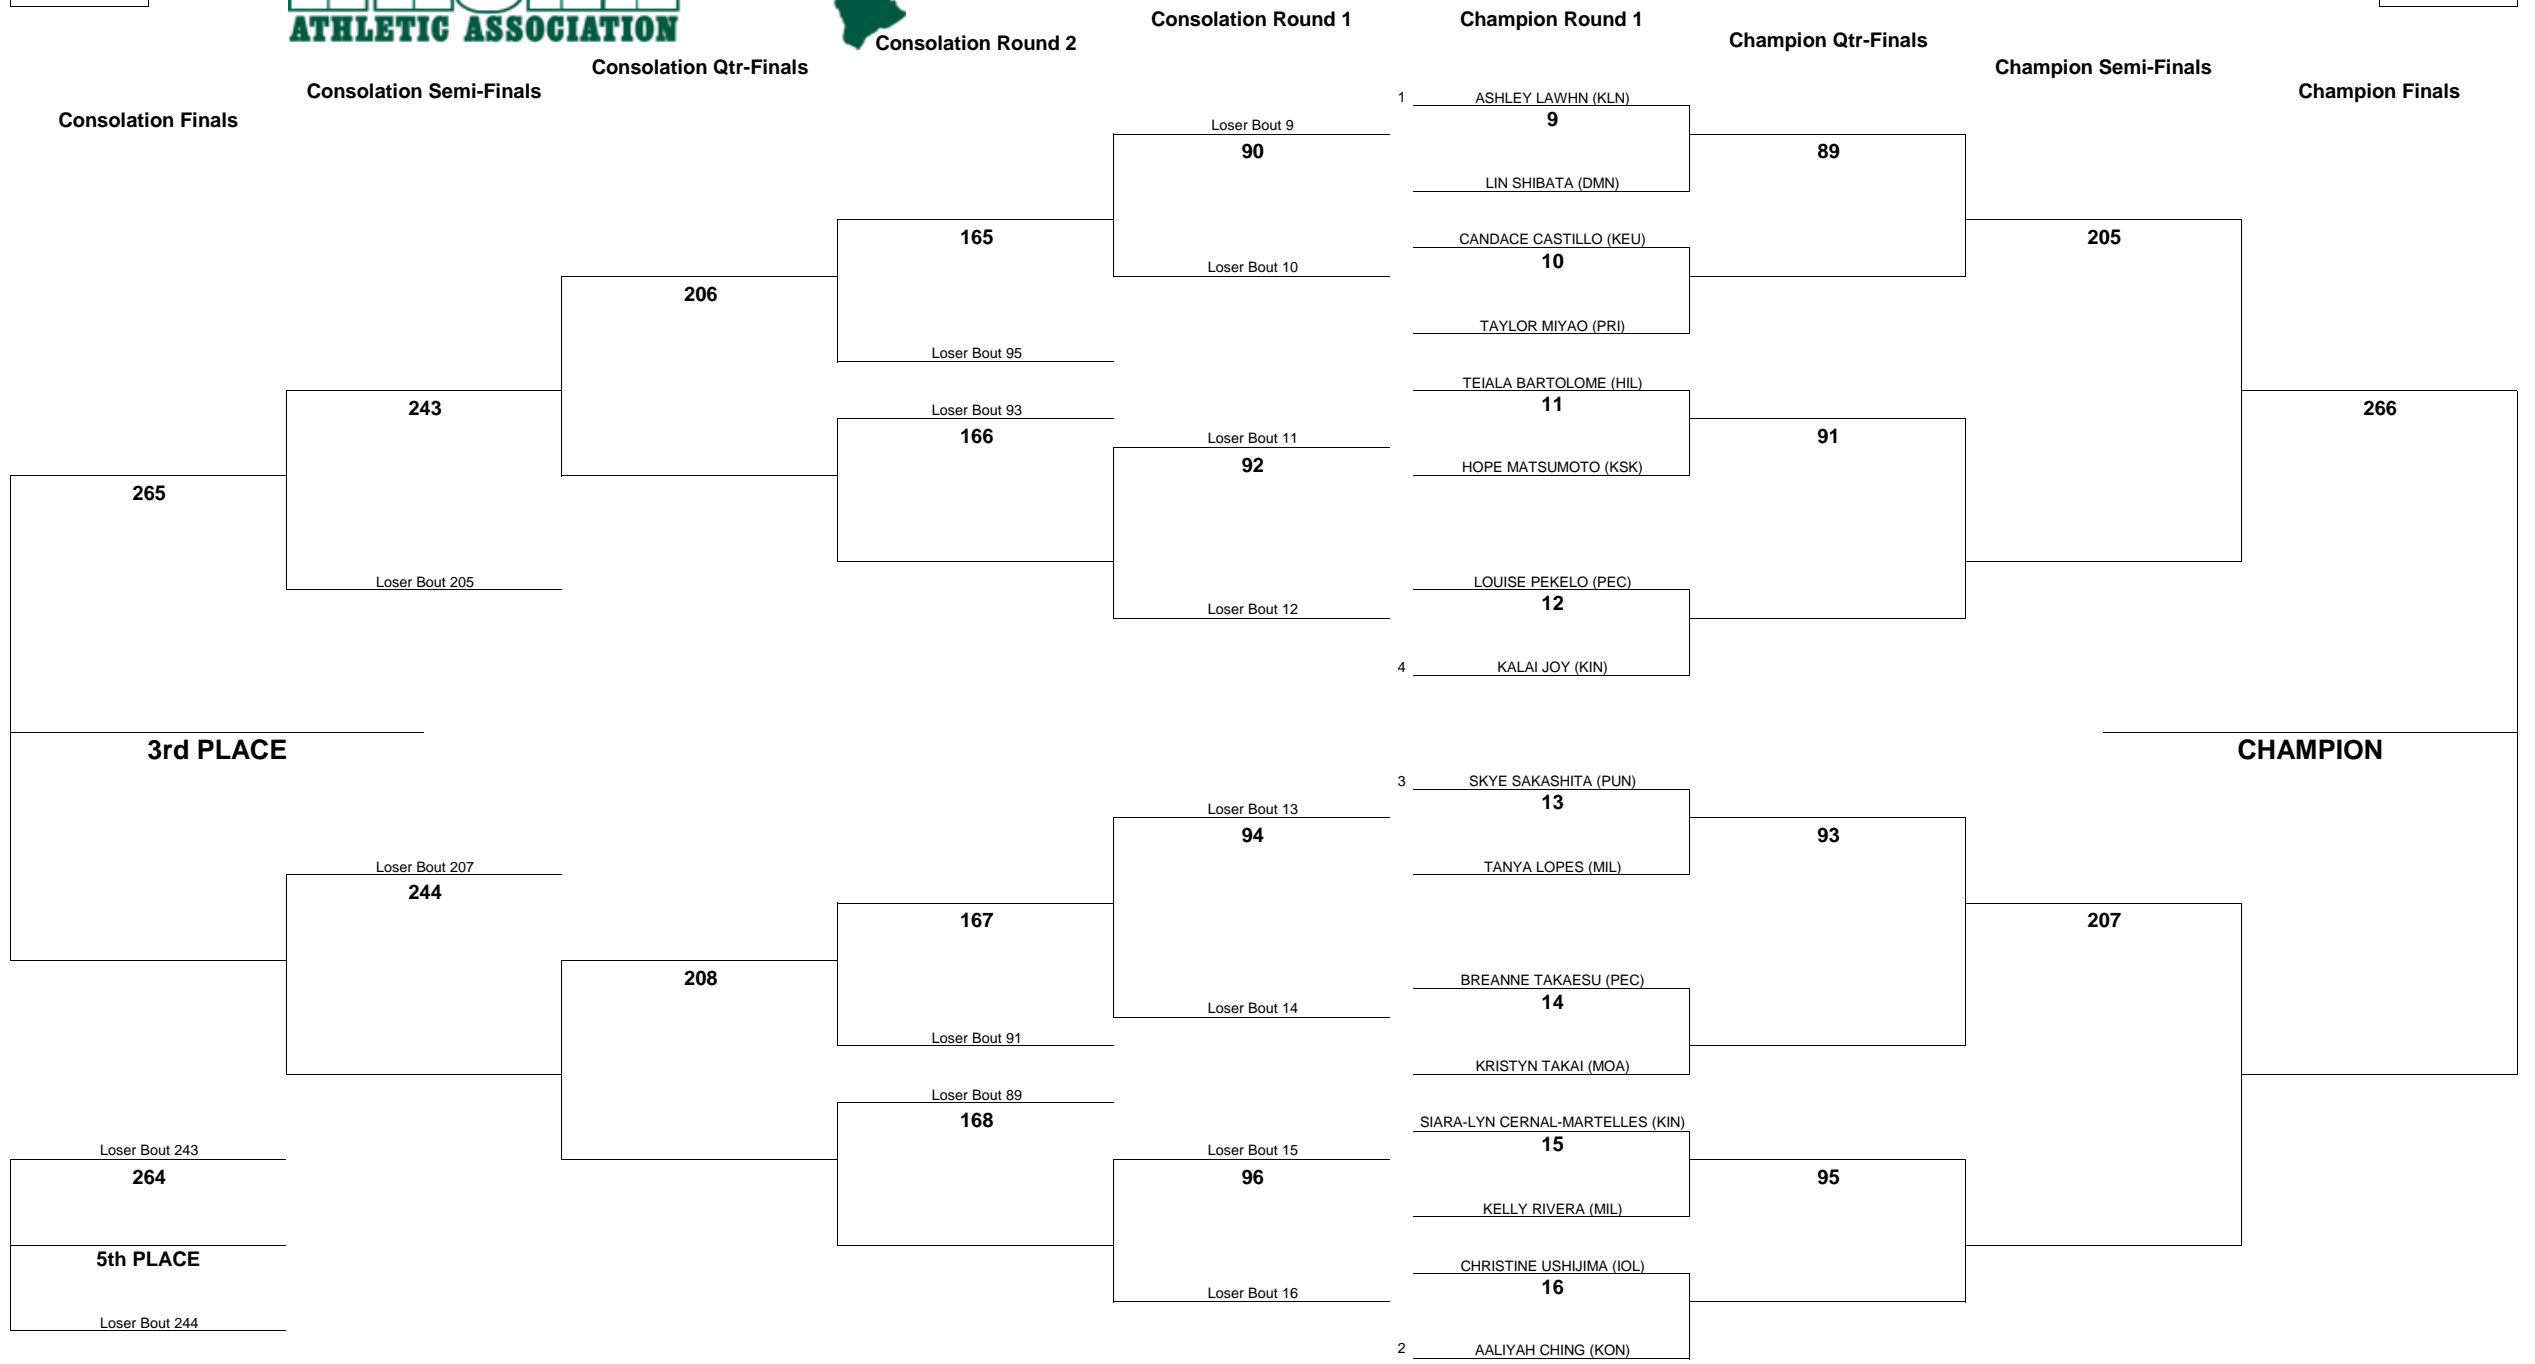

WEIGHT CLASS
98

HAWAII HIGH SCHOOL ATHLETIC ASSOCIATION 2014 GIRLS JUDO CHAMPIONSHIPS

WEIGHT CLASS
98

WEIGHT CLASS
103

HAWAII HIGH SCHOOL ATHLETIC ASSOCIATION 2014 GIRLS JUDO CHAMPIONSHIPS

WEIGHT CLASS
103