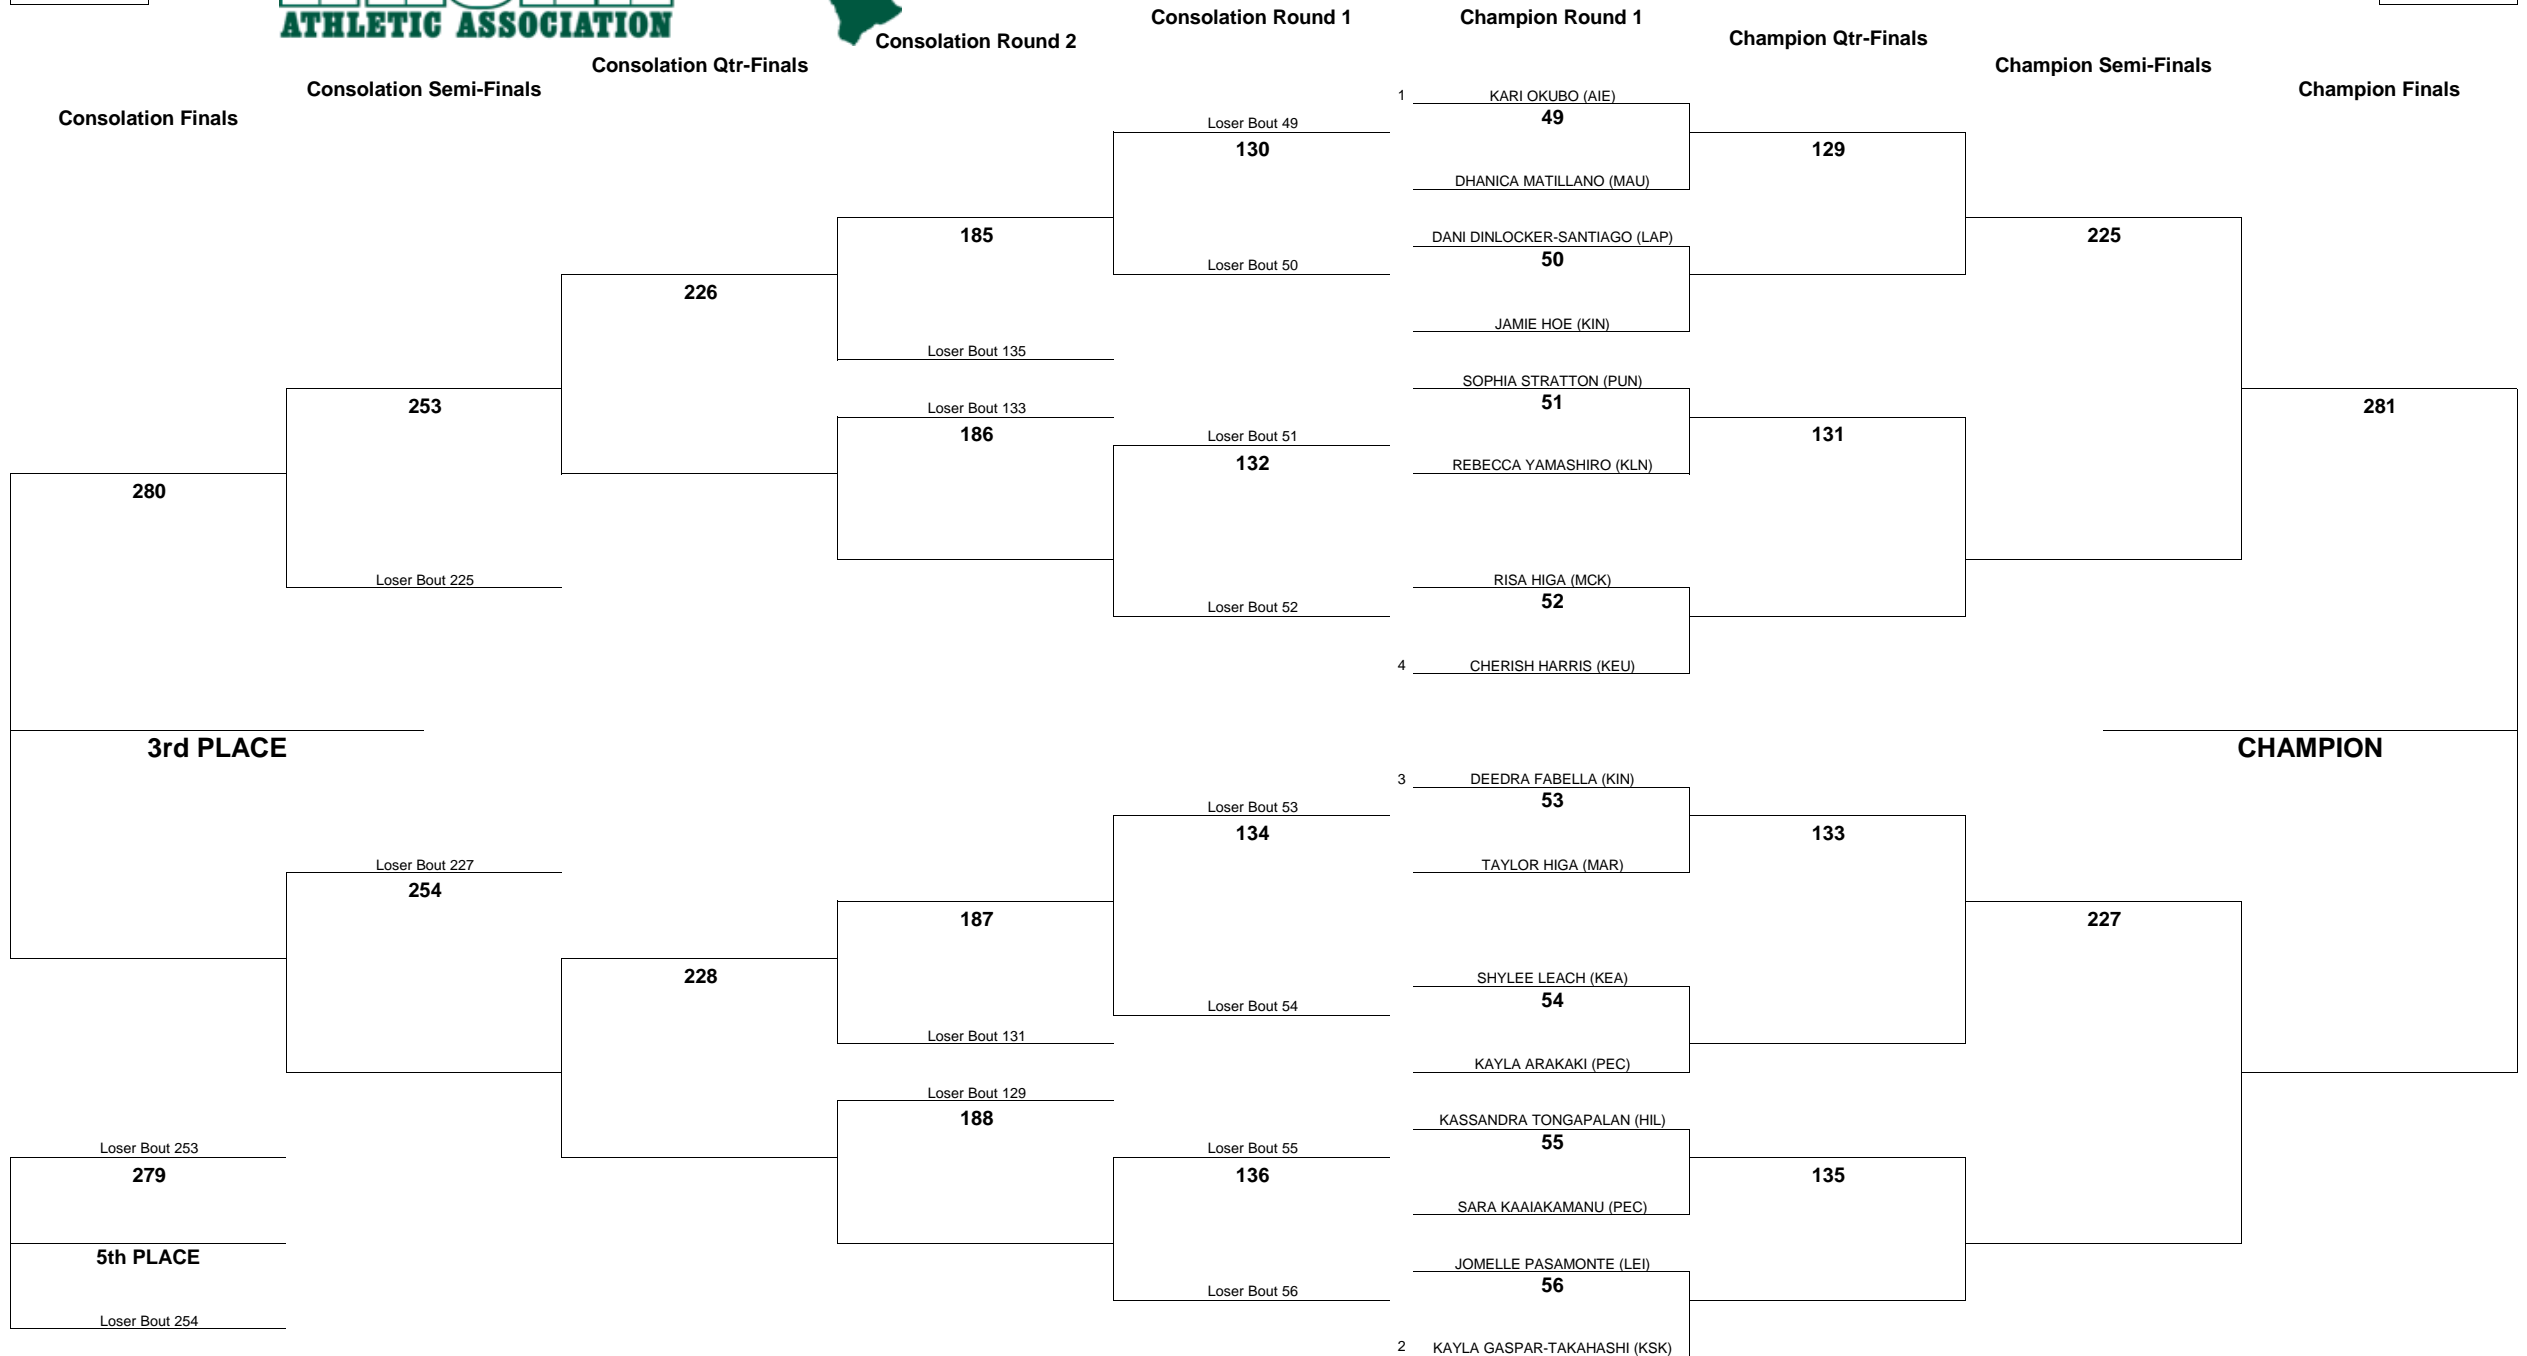

HAWAII HIGH SCHOOL ATHLETIC ASSOCIATION 2014 GIRLS JUDO CHAMPIONSHIPS

WEIGHT CLASS
139