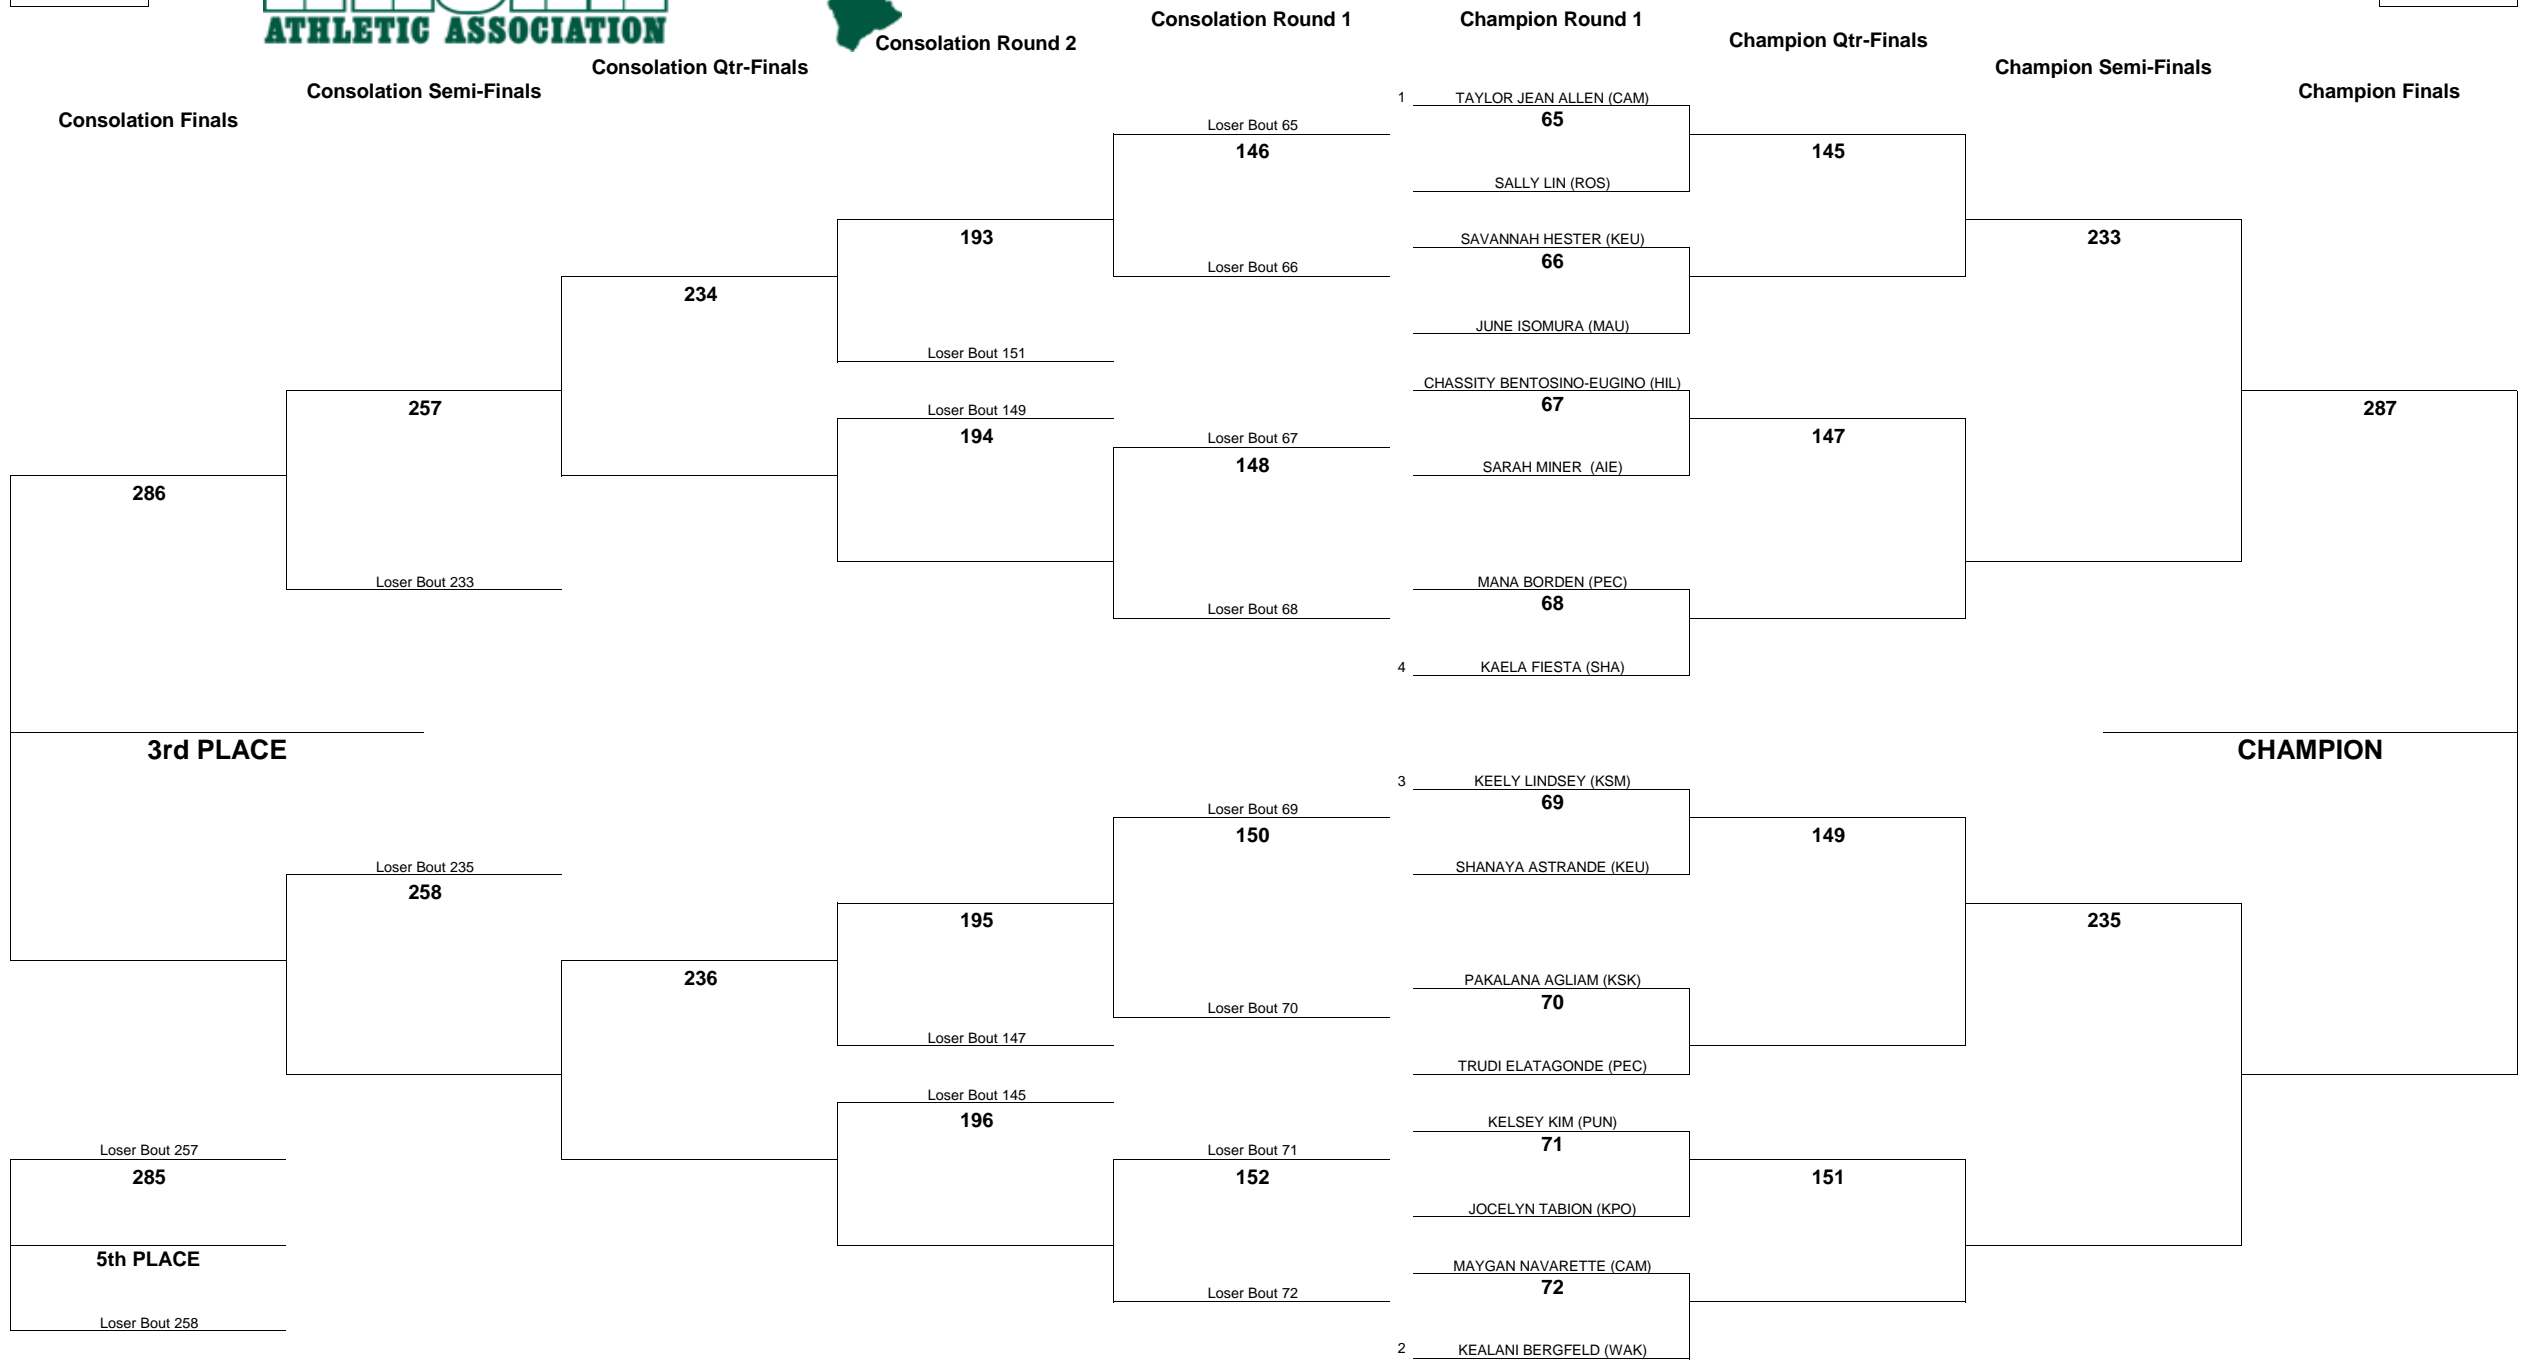

HAWAII HIGH SCHOOL ATHLETIC ASSOCIATION 2014 GIRLS JUDO CHAMPIONSHIPS

WEIGHT CLASS
172

WEIGHT CLASS
172