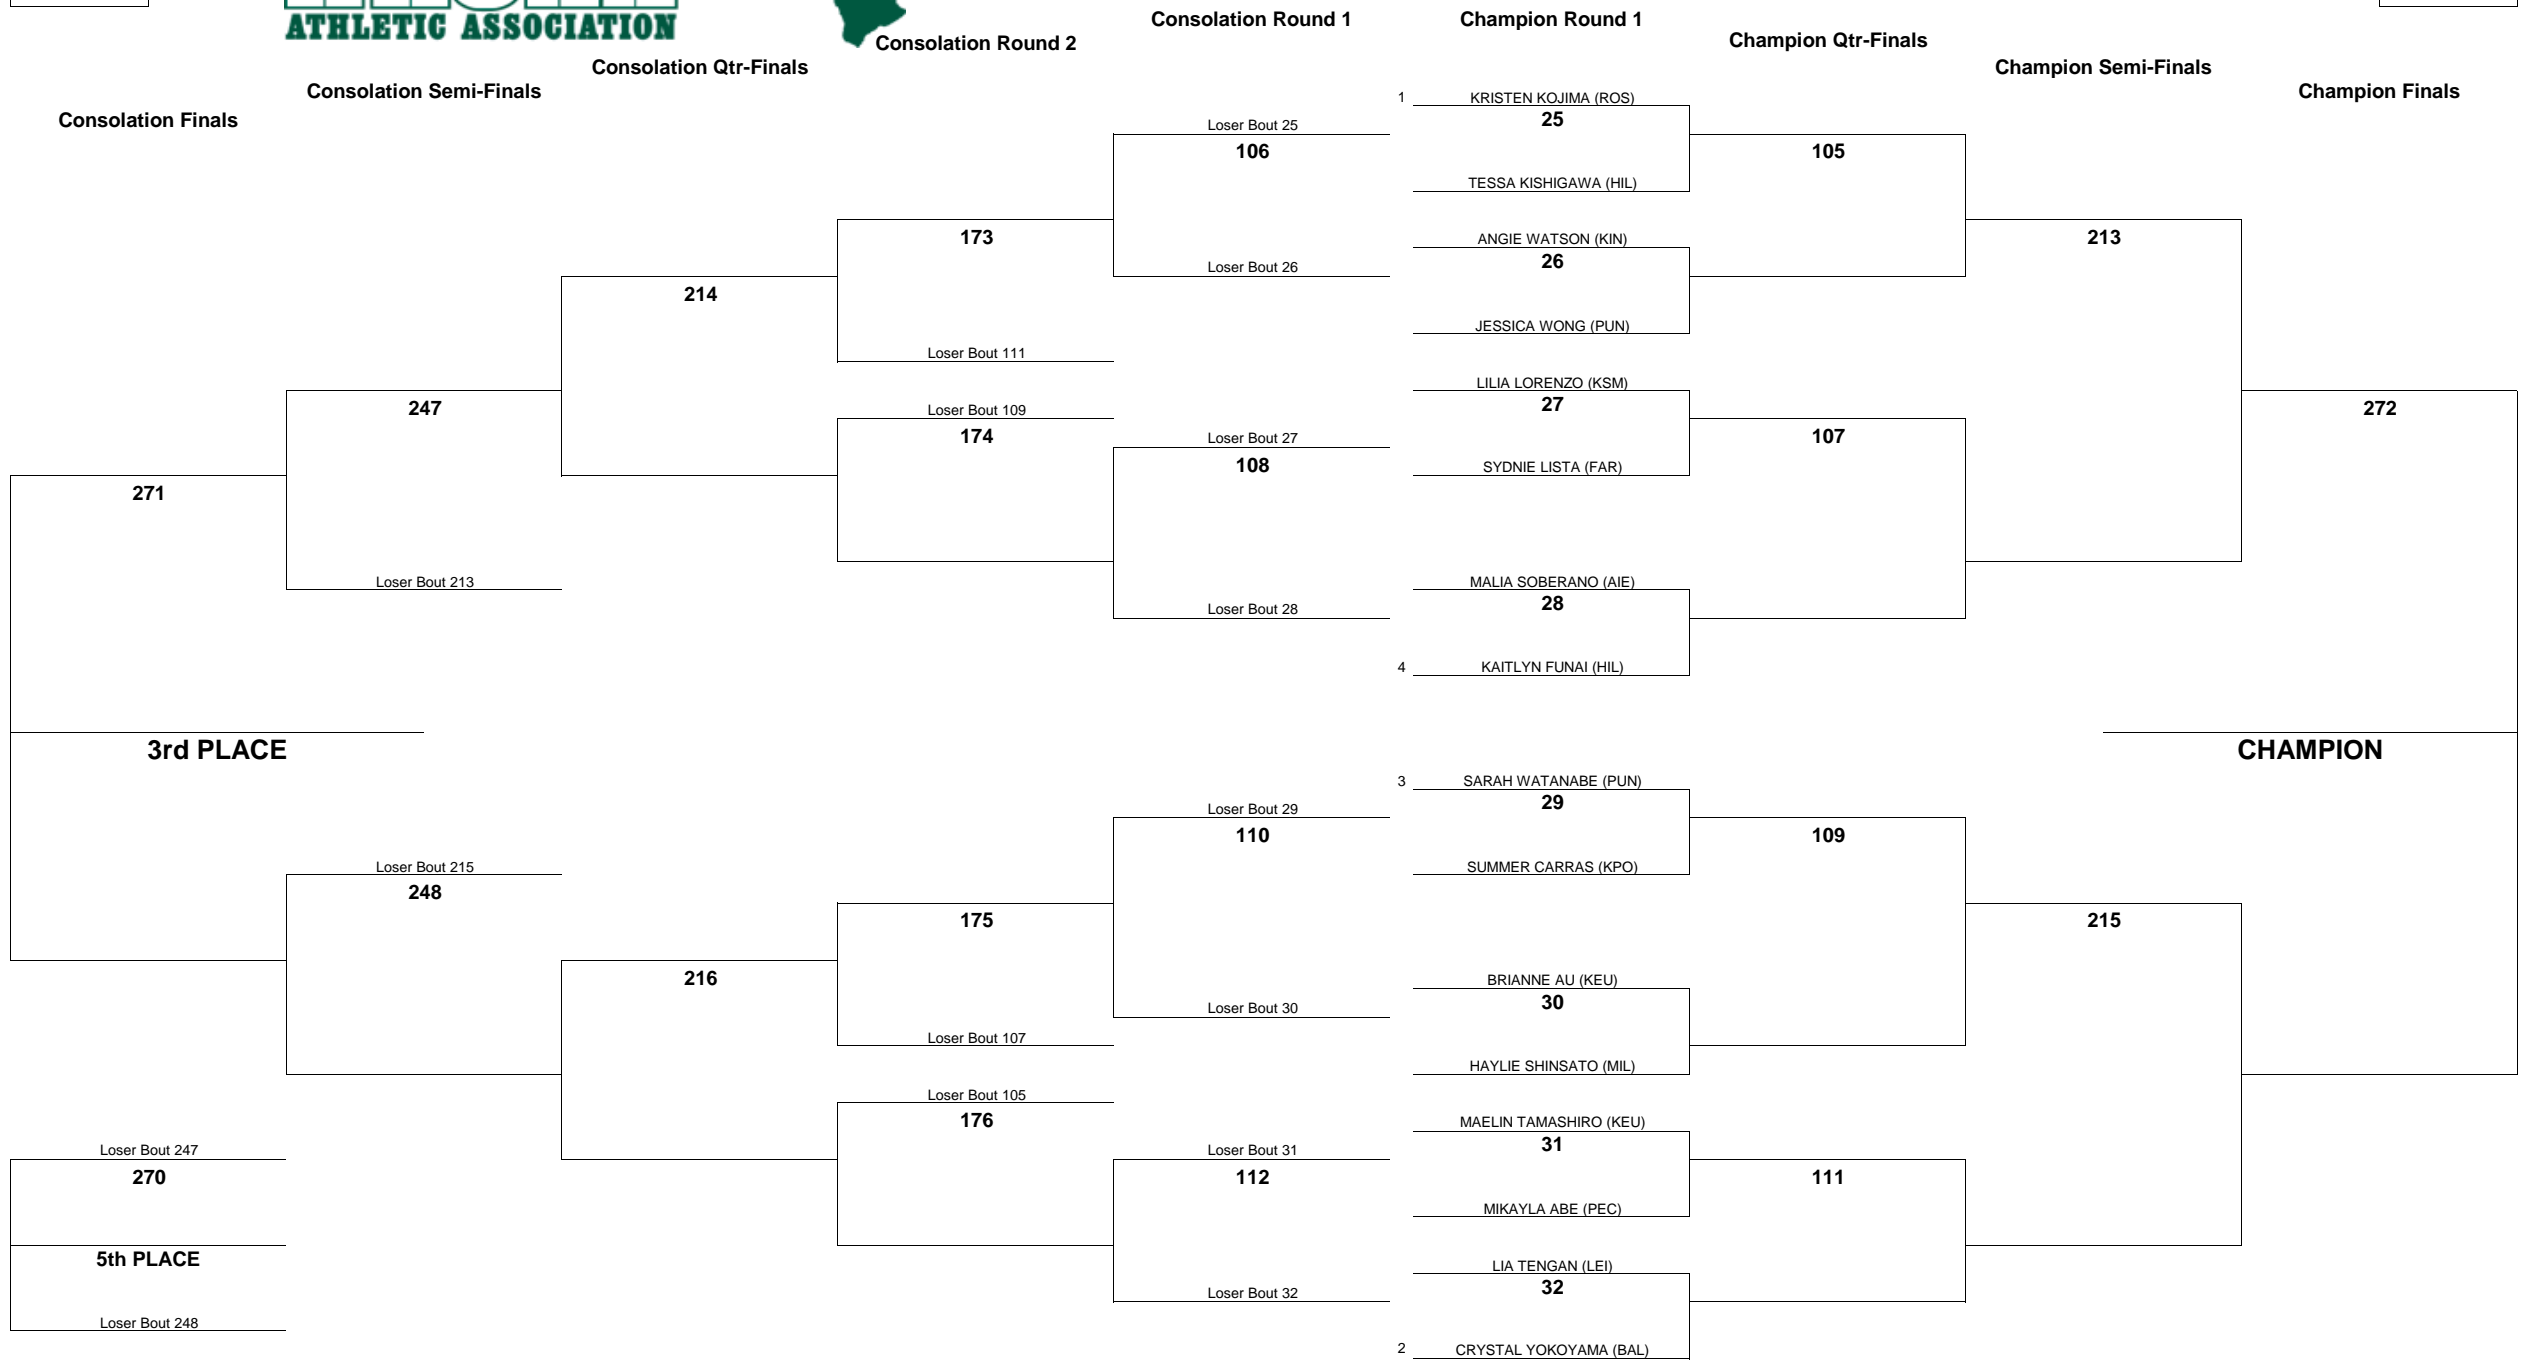

WEIGHT CLASS
109

HAWAII HIGH SCHOOL ATHLETIC ASSOCIATION 2014 GIRLS JUDO CHAMPIONSHIPS

WEIGHT CLASS
109

WEIGHT CLASS
115

HAWAII HIGH SCHOOL ATHLETIC ASSOCIATION 2014 GIRLS JUDO CHAMPIONSHIPS

WEIGHT CLASS
115