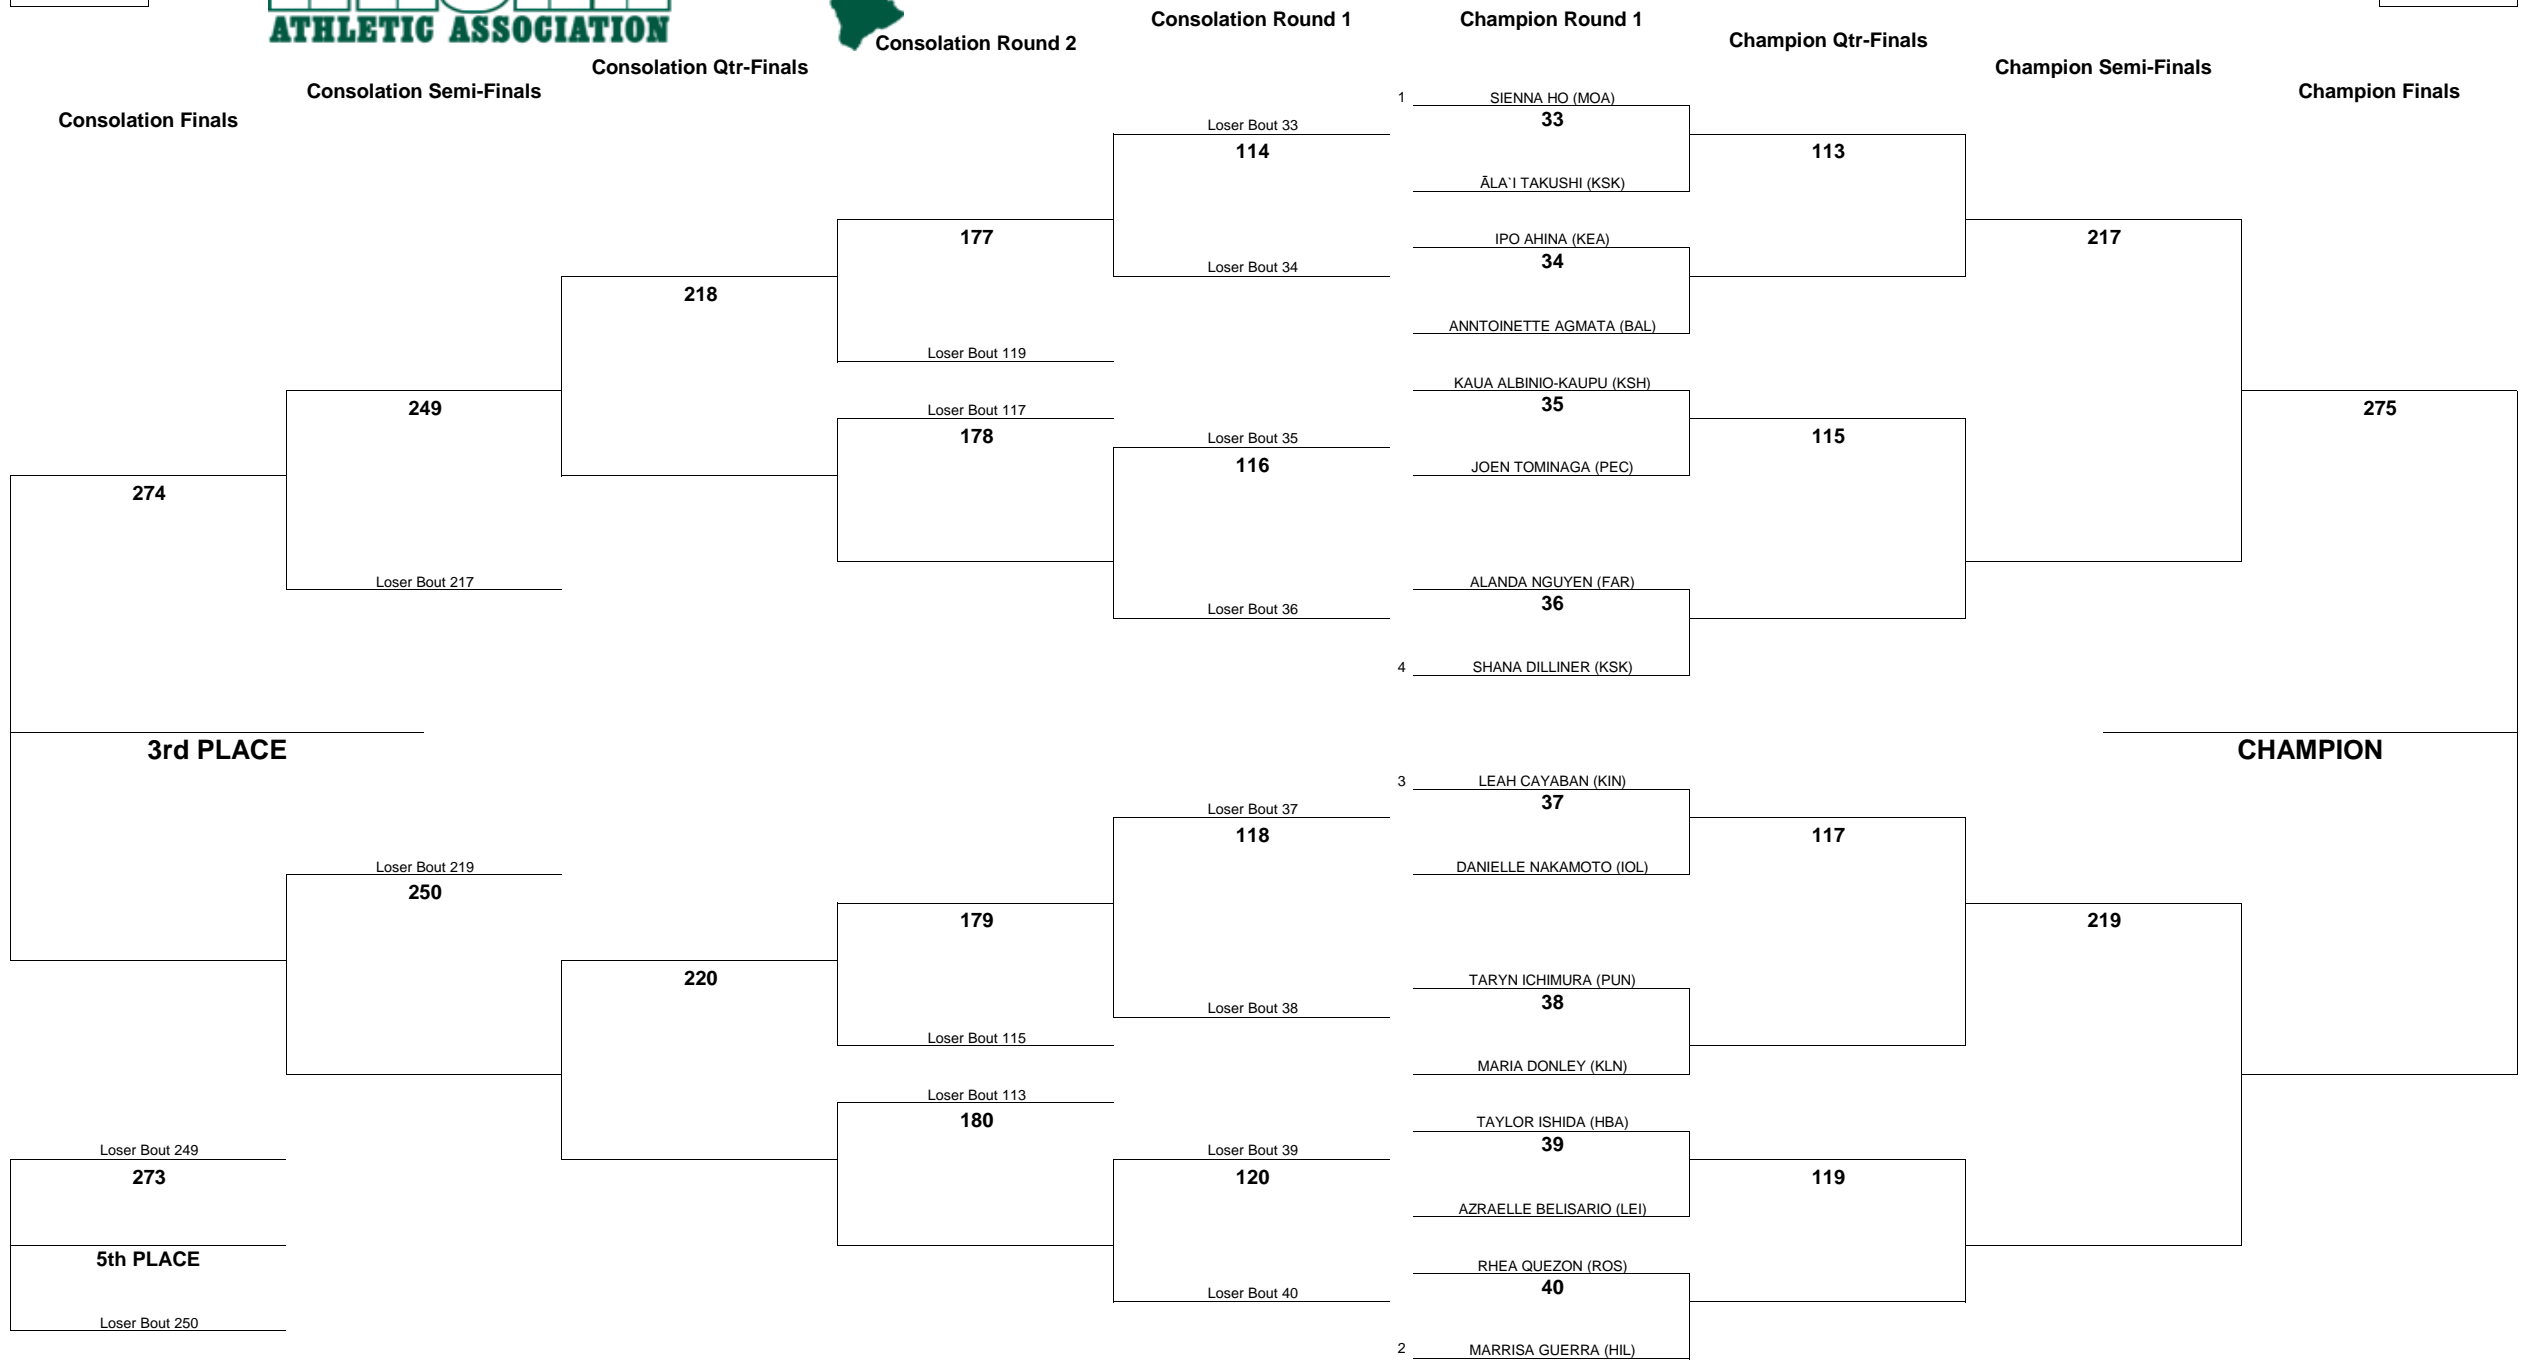

HAWAII HIGH SCHOOL ATHLETIC ASSOCIATION 2014 GIRLS JUDO CHAMPIONSHIPS

WEIGHT CLASS
122

WEIGHT CLASS
122