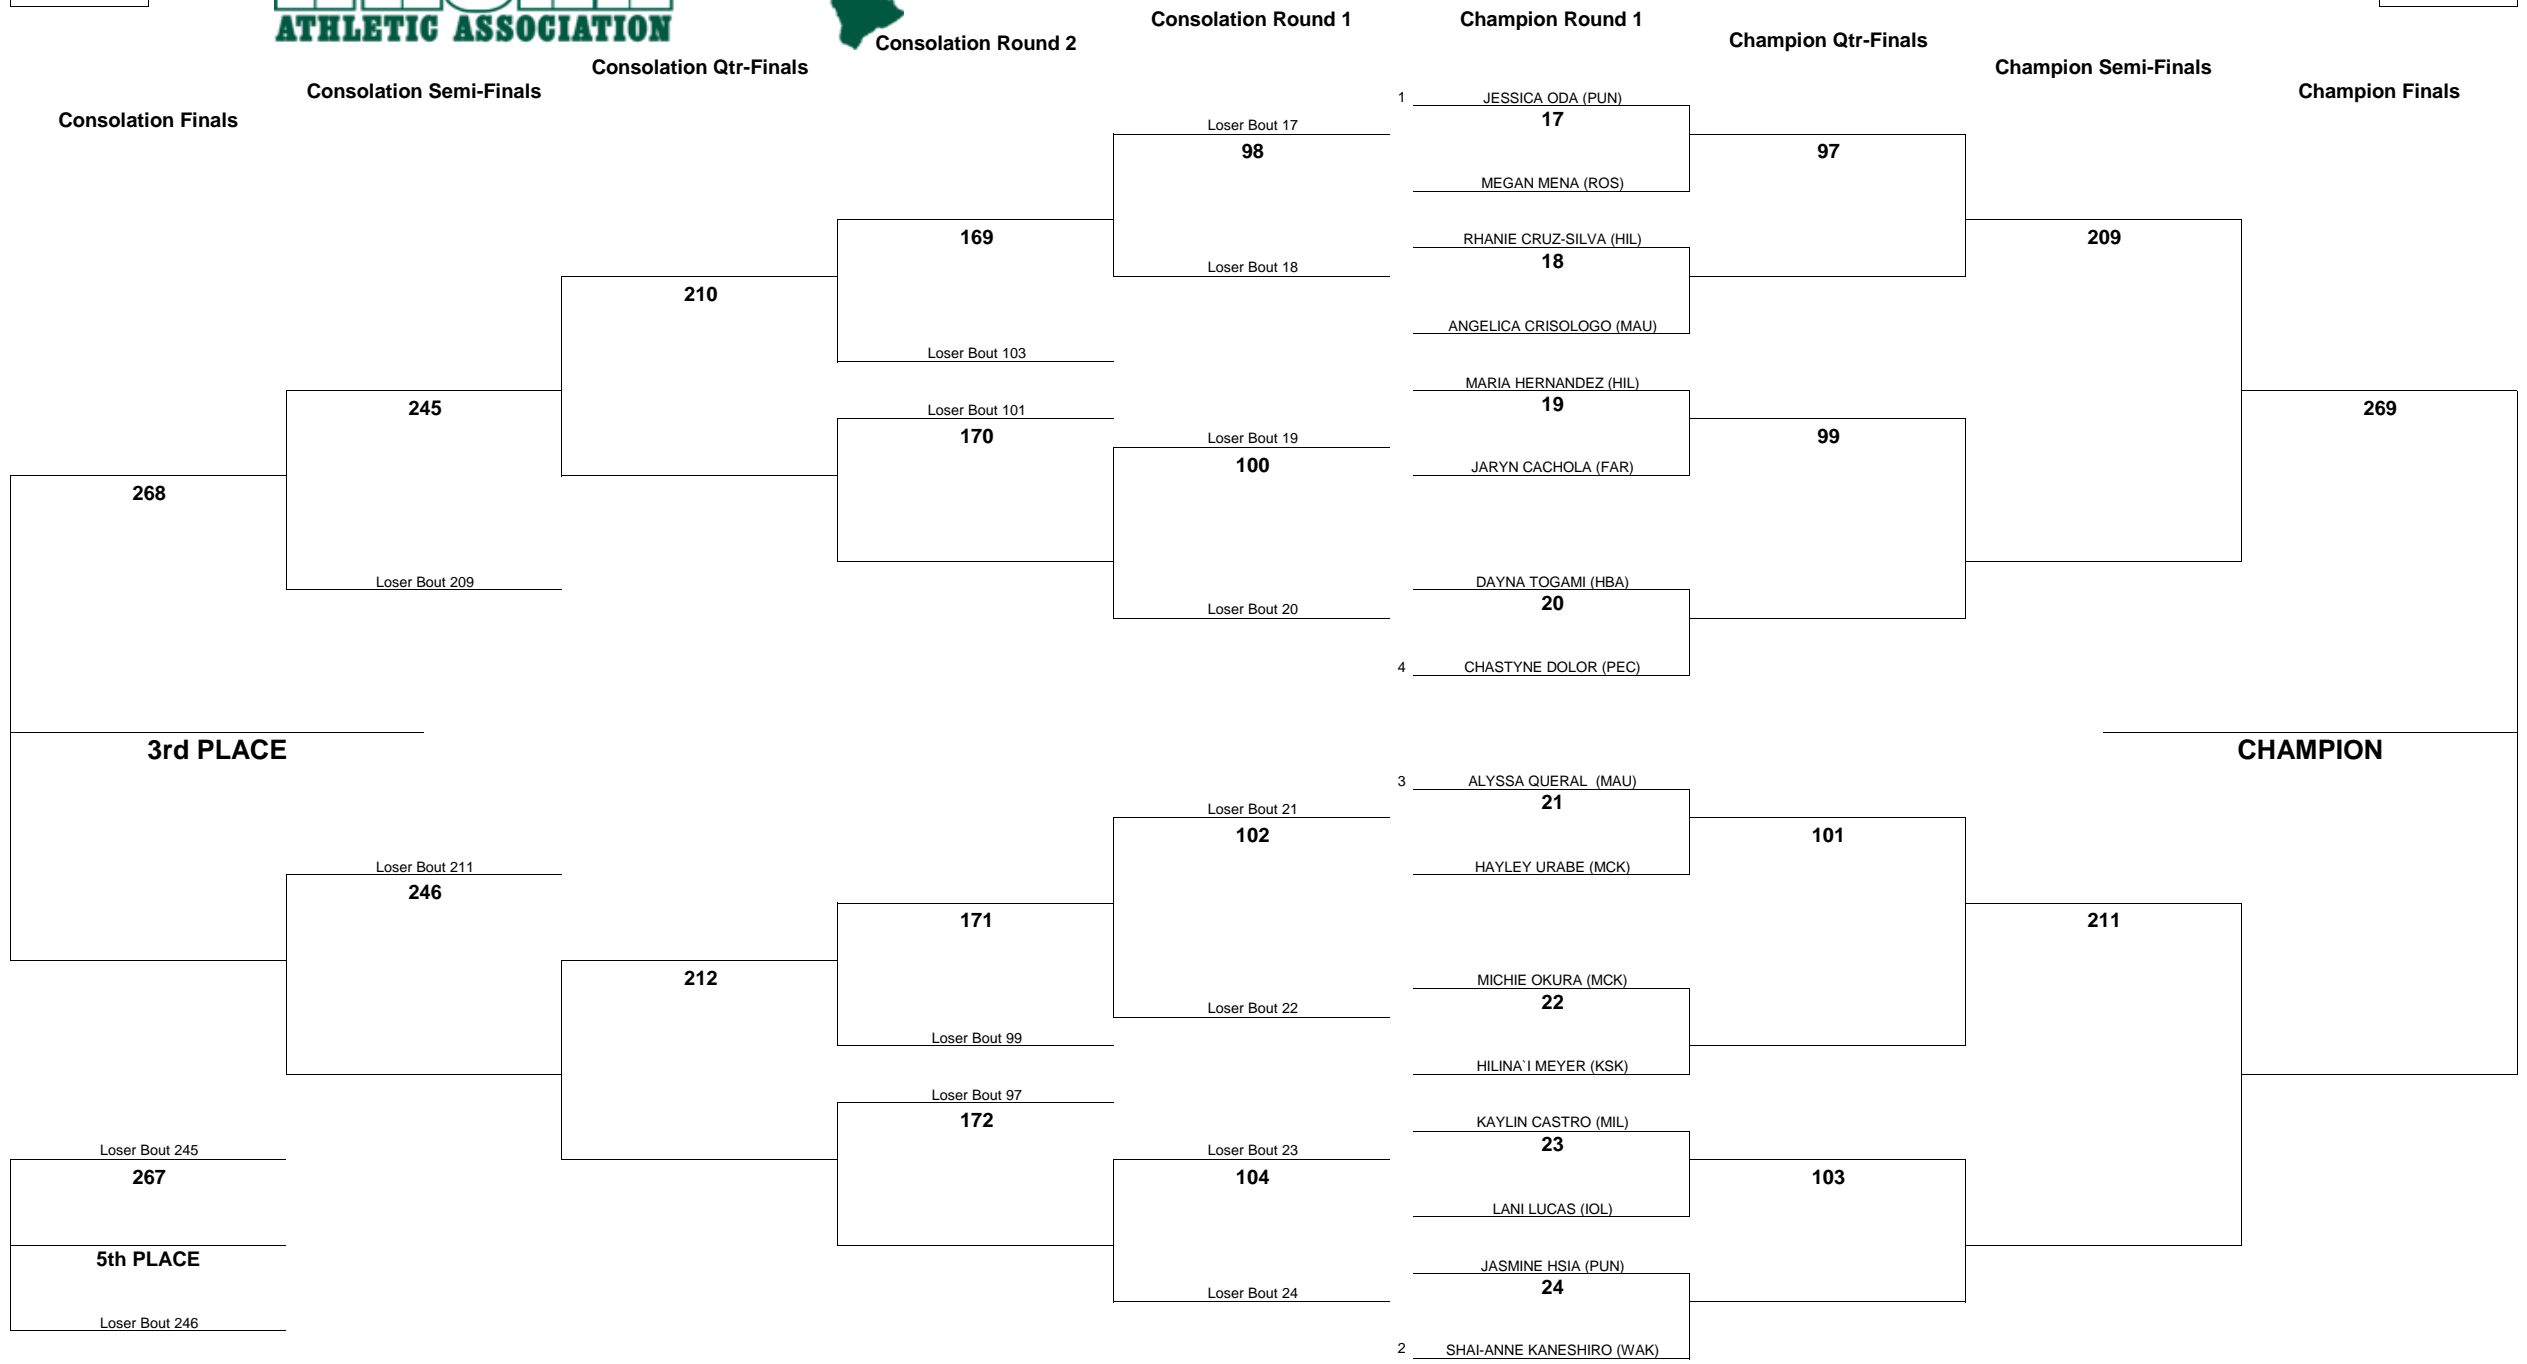

HAWAII HIGH SCHOOL ATHLETIC ASSOCIATION 2014 GIRLS JUDO CHAMPIONSHIPS

WEIGHT CLASS
109