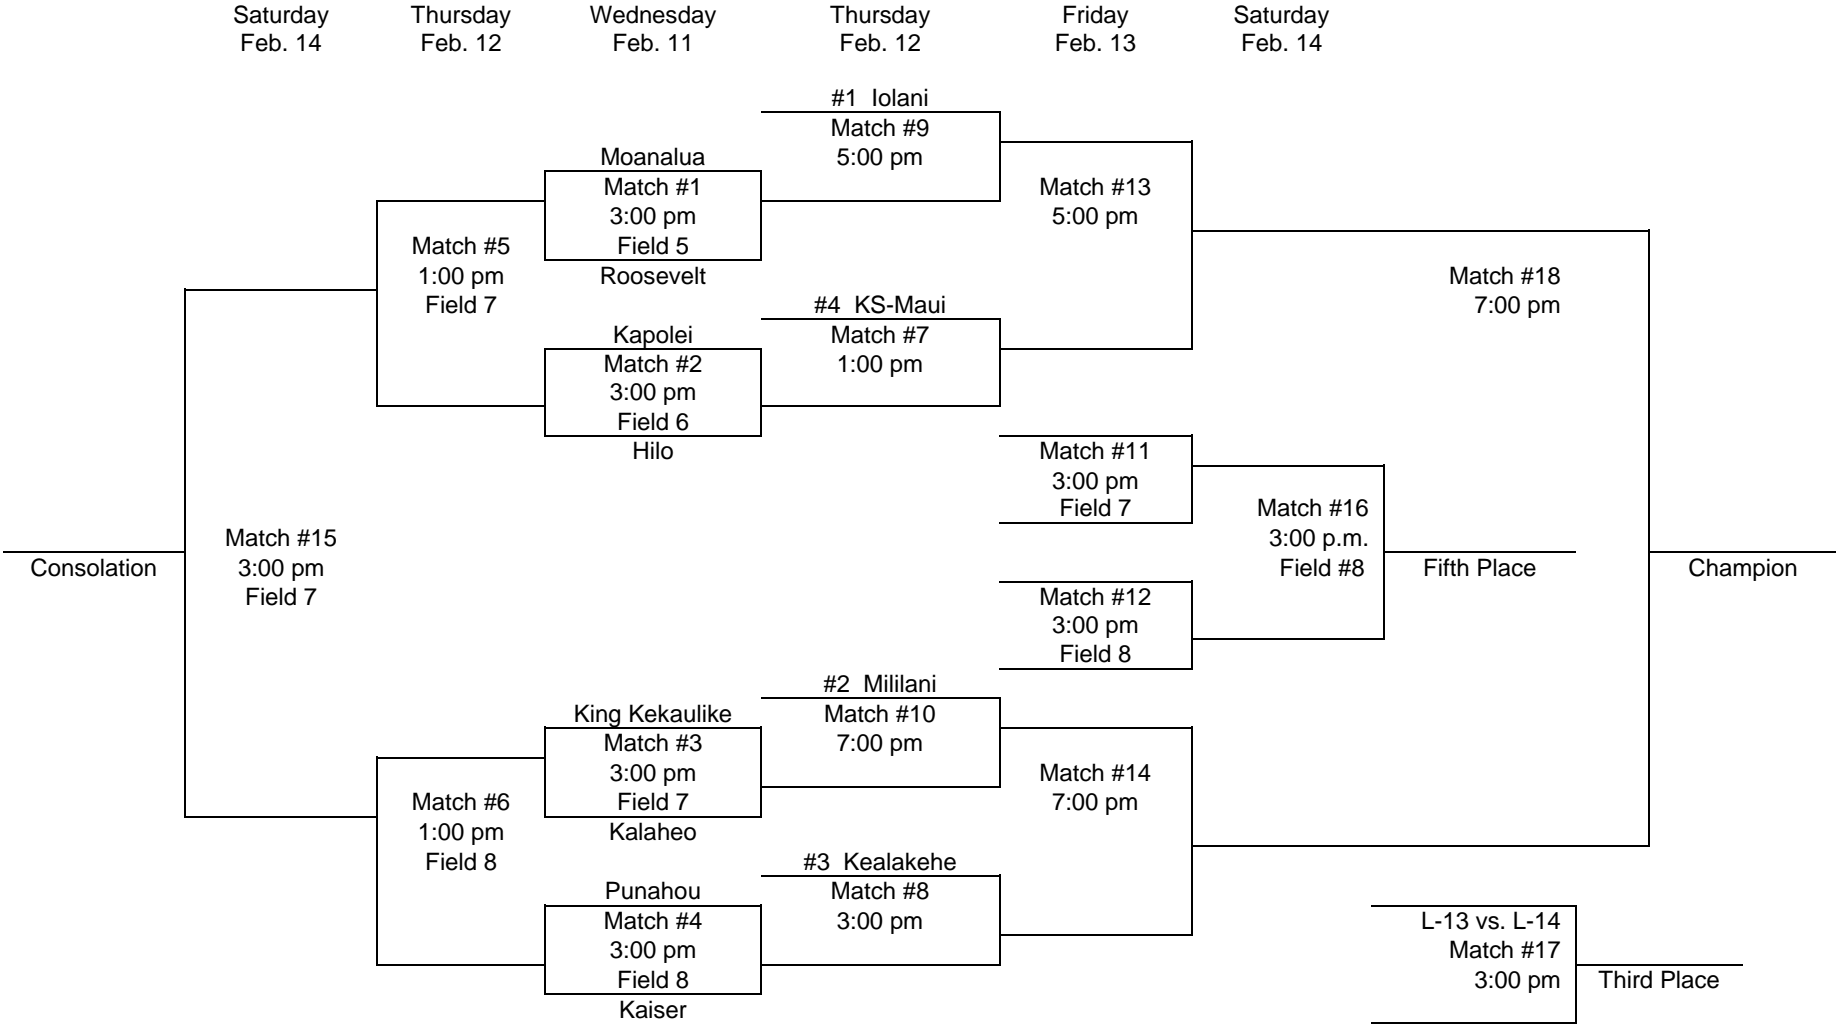

**HHSAA Boys Soccer State Championships
DIVISION I**
February 11-14, 2009 – Waipio Peninsula Soccer Complex
Presented by the Hawaii High School Athletic Association