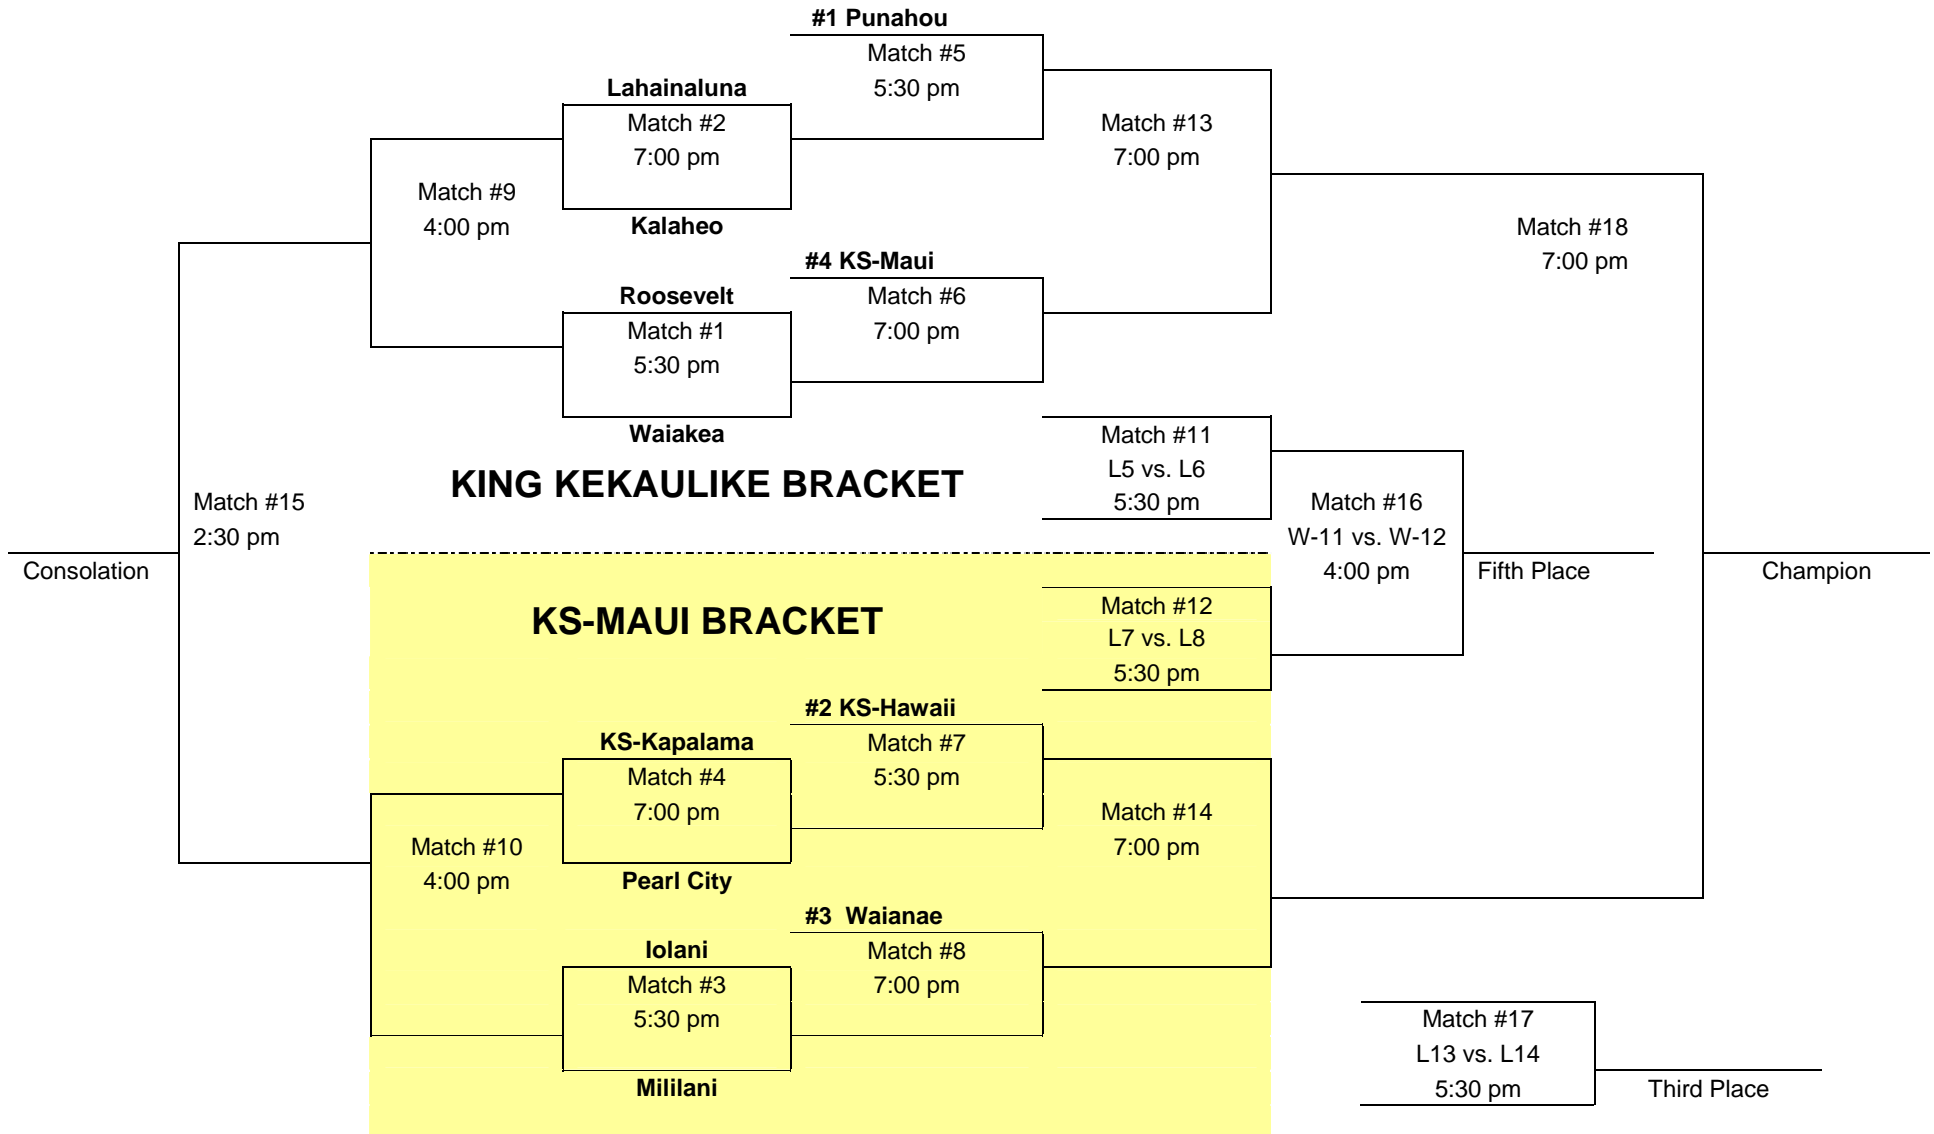

Saturday
May 17

Friday
May 16

Wednesday
May 14

Thursday
May 15

Friday
May 16

Saturday
May 17

DIVISION II Boys Volleyball State Championships
 May 14-17, 2008 · Radford and Farrington High Schools

Saturday
May 17