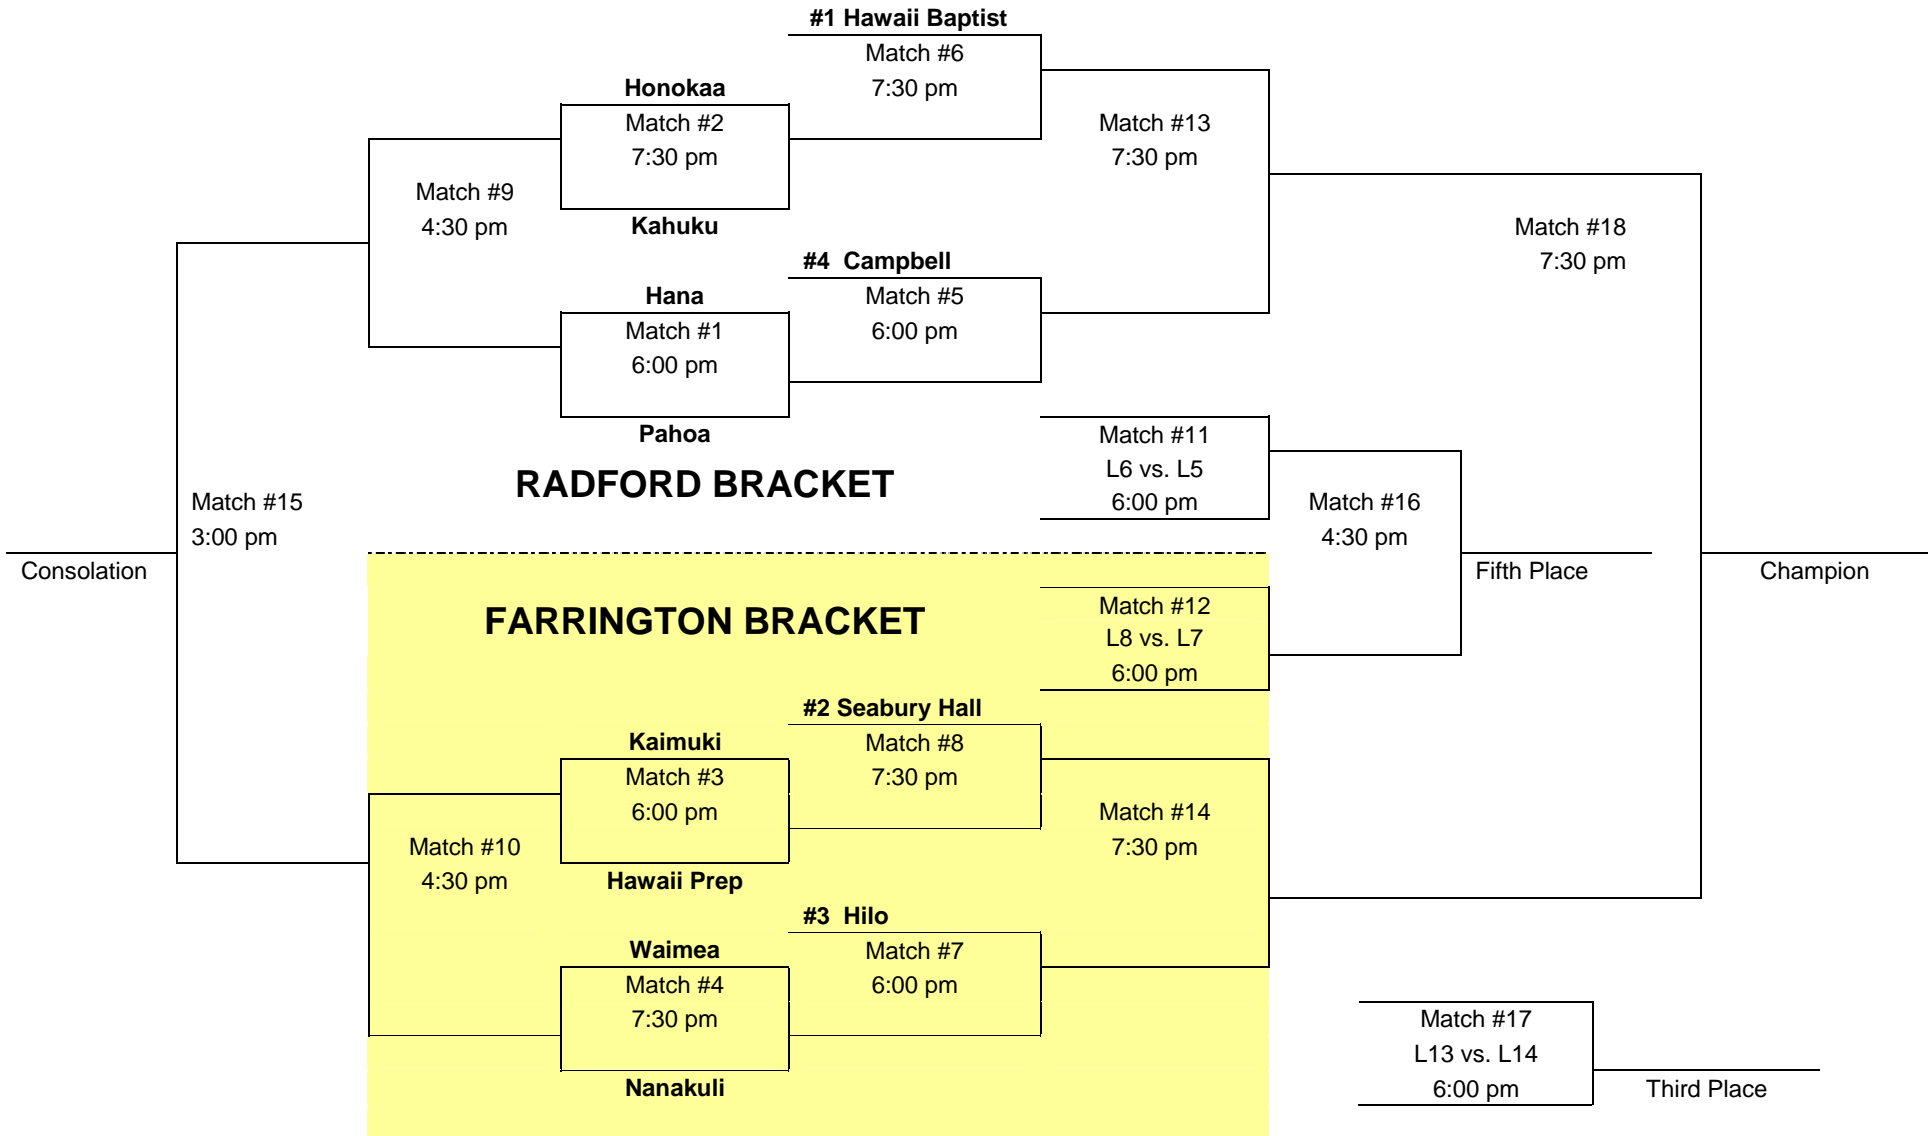

DIVISION II Boys Volleyball State Championships
May 14-17, 2008 · Radford and Farrington High Schools

Saturday
May 17

Friday
May 16

Wednesday
May 14

Thursday
May 15

Friday
May 16

Saturday
May 17