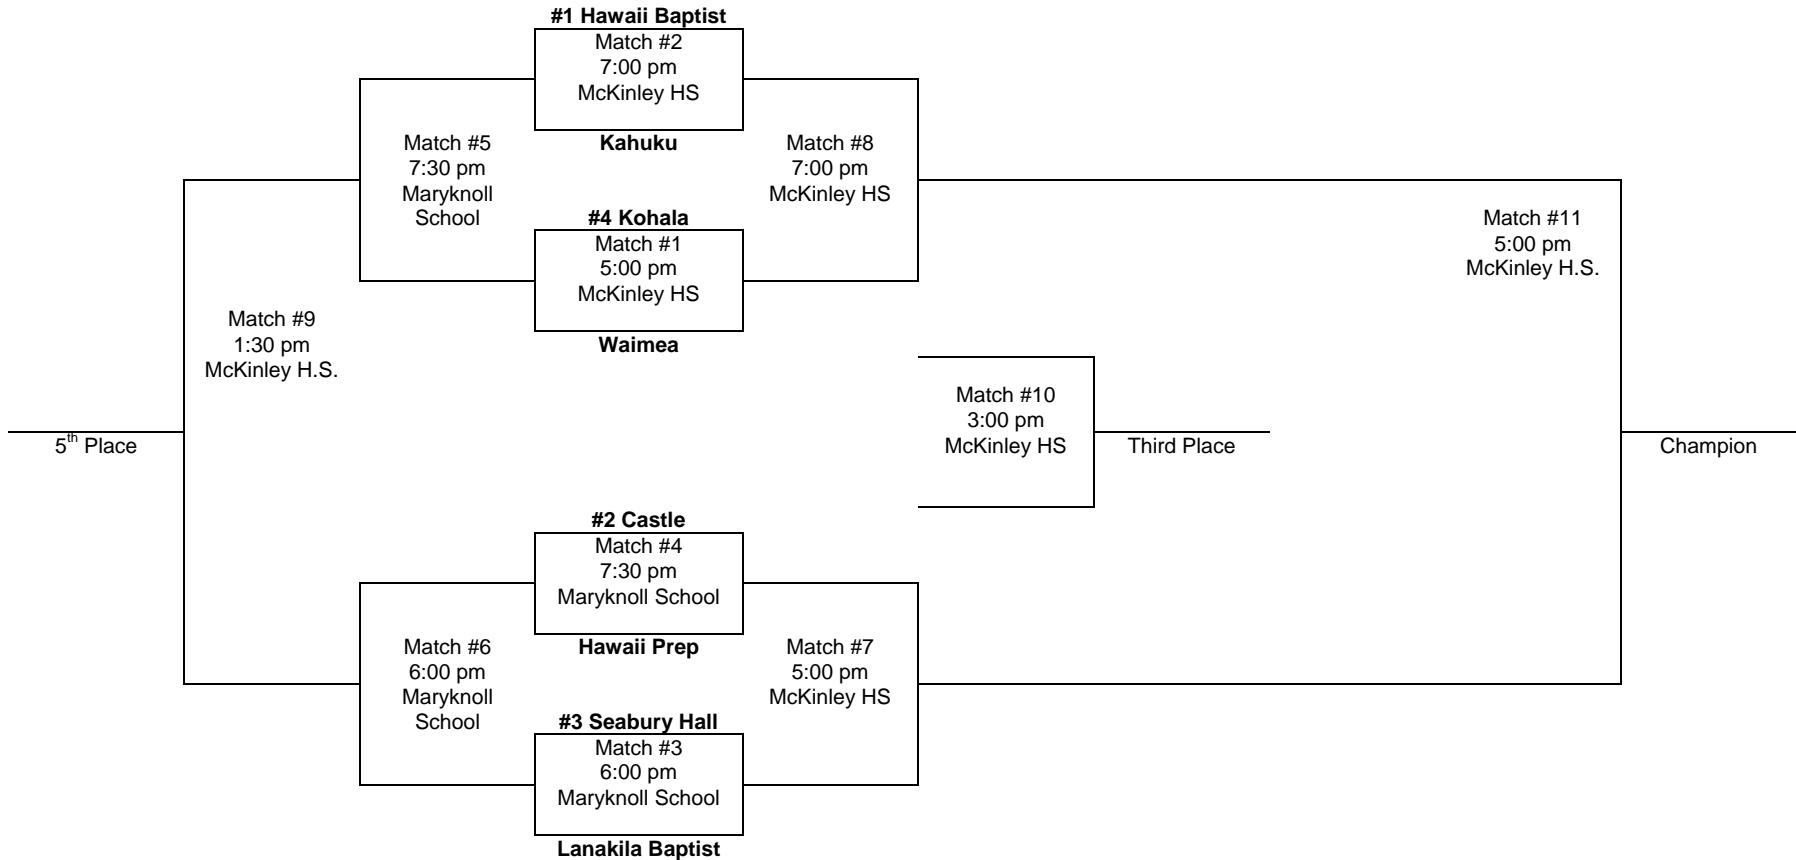

DIVISION II Boys Volleyball State Championships
May 12-14, 2011 –McKinley High & Maryknoll School
Presented by the Hawaii High School Athletic Association

Saturday,
May 14

Friday
May 13

Thursday
May 12

Friday,
May 13

Saturday
May 14

Saturday
May 14