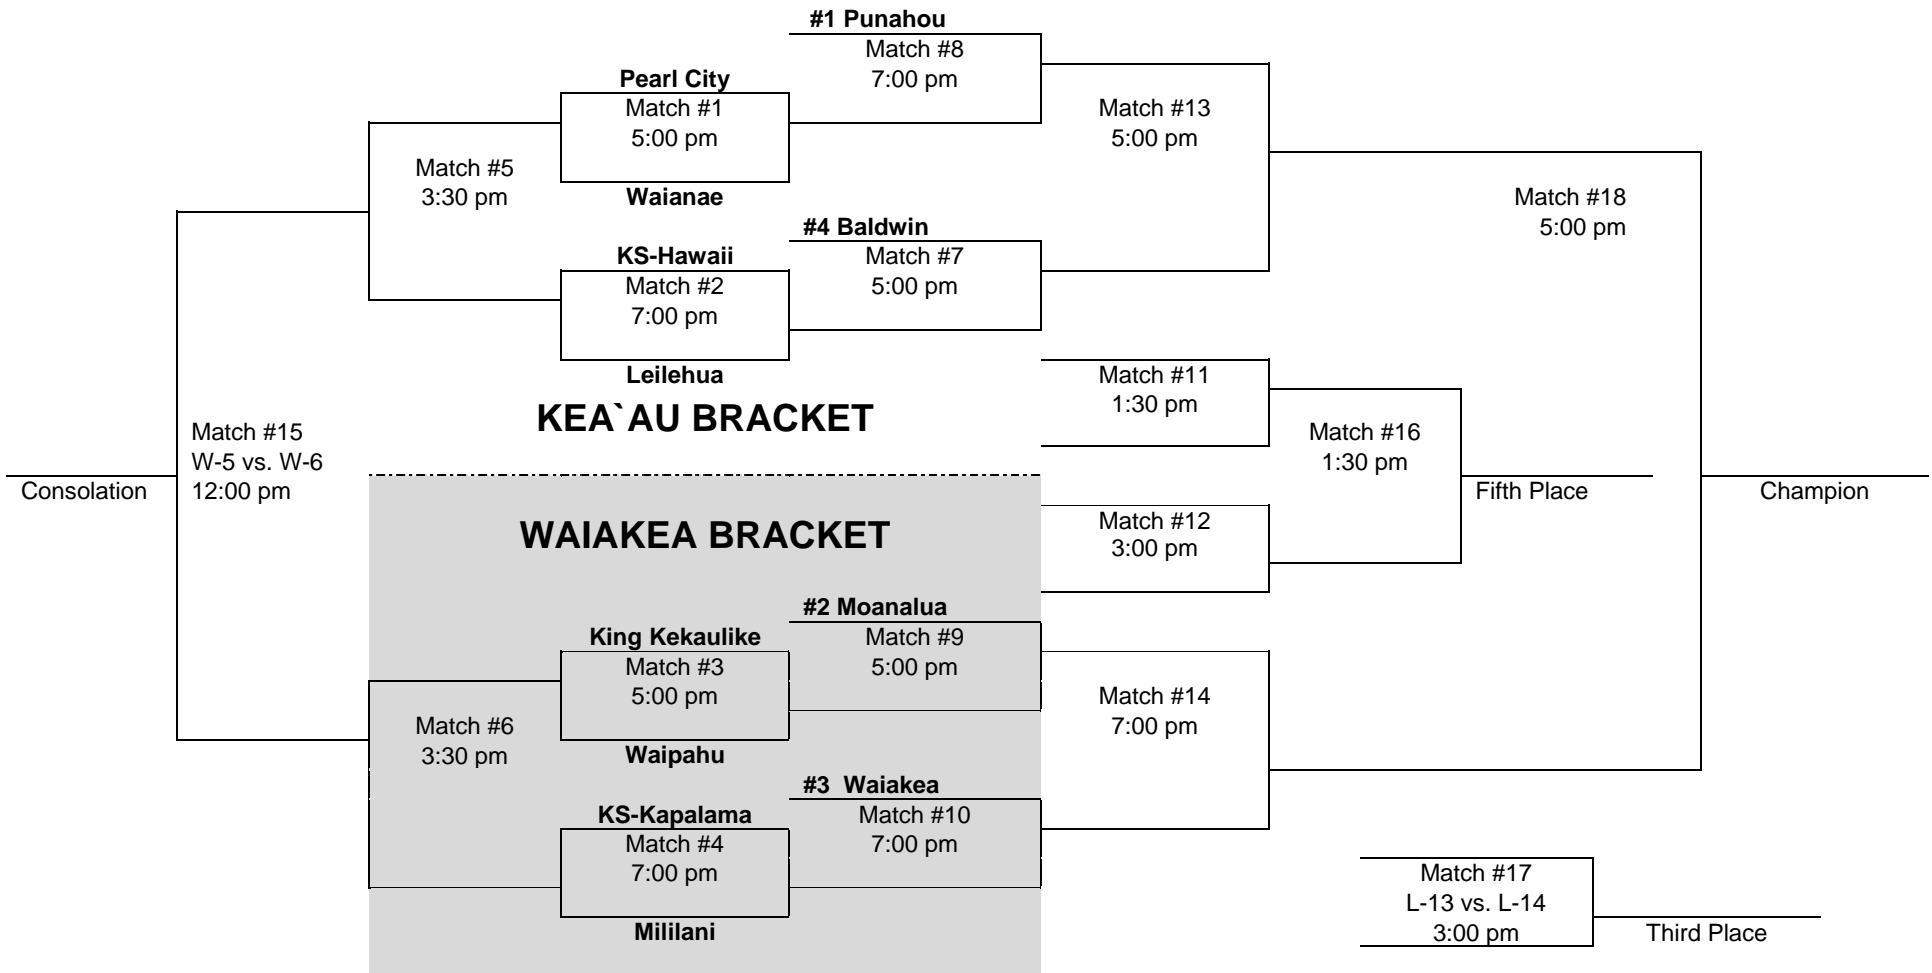

DIVISION I Boys Volleyball State Championships
May 11-14, 2011 – Kea`au & Waiakea High Schools
Presented by the Hawaii High School Athletic Association

Saturday
May 14

Thursday
May 12

Wednesday
May 11

Thursday
May 12

Friday
May 13

Saturday
May 14