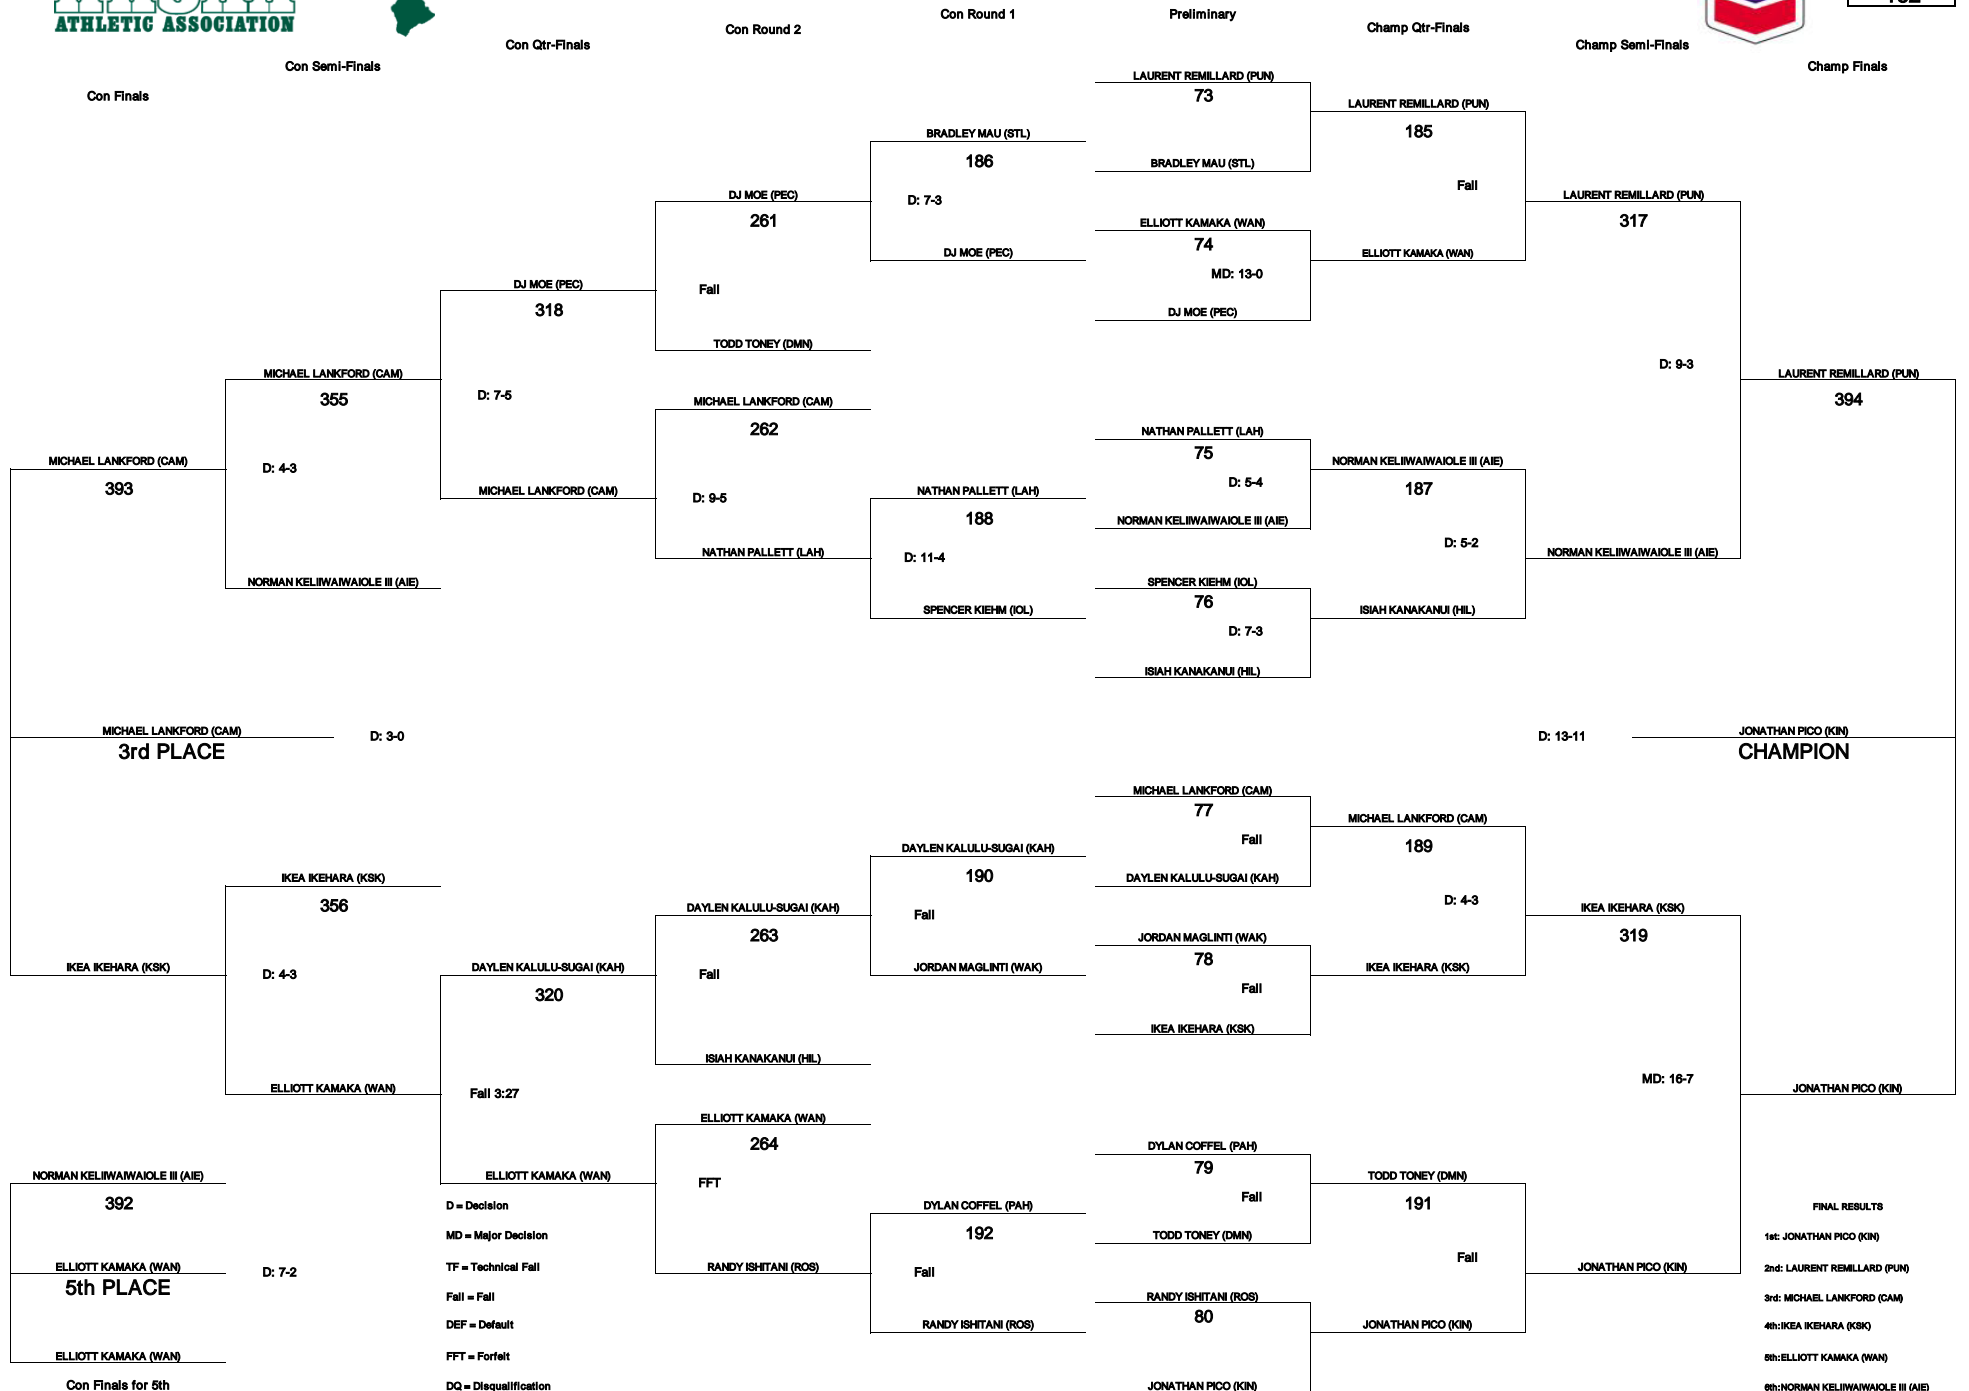

CHEVRON-HAWAII HIGH SCHOOL ATHLETIC ASSOCIATION 2011 BOYS WRESTLING CHAMPIONSHIPS

WEIGHT CLASS
162