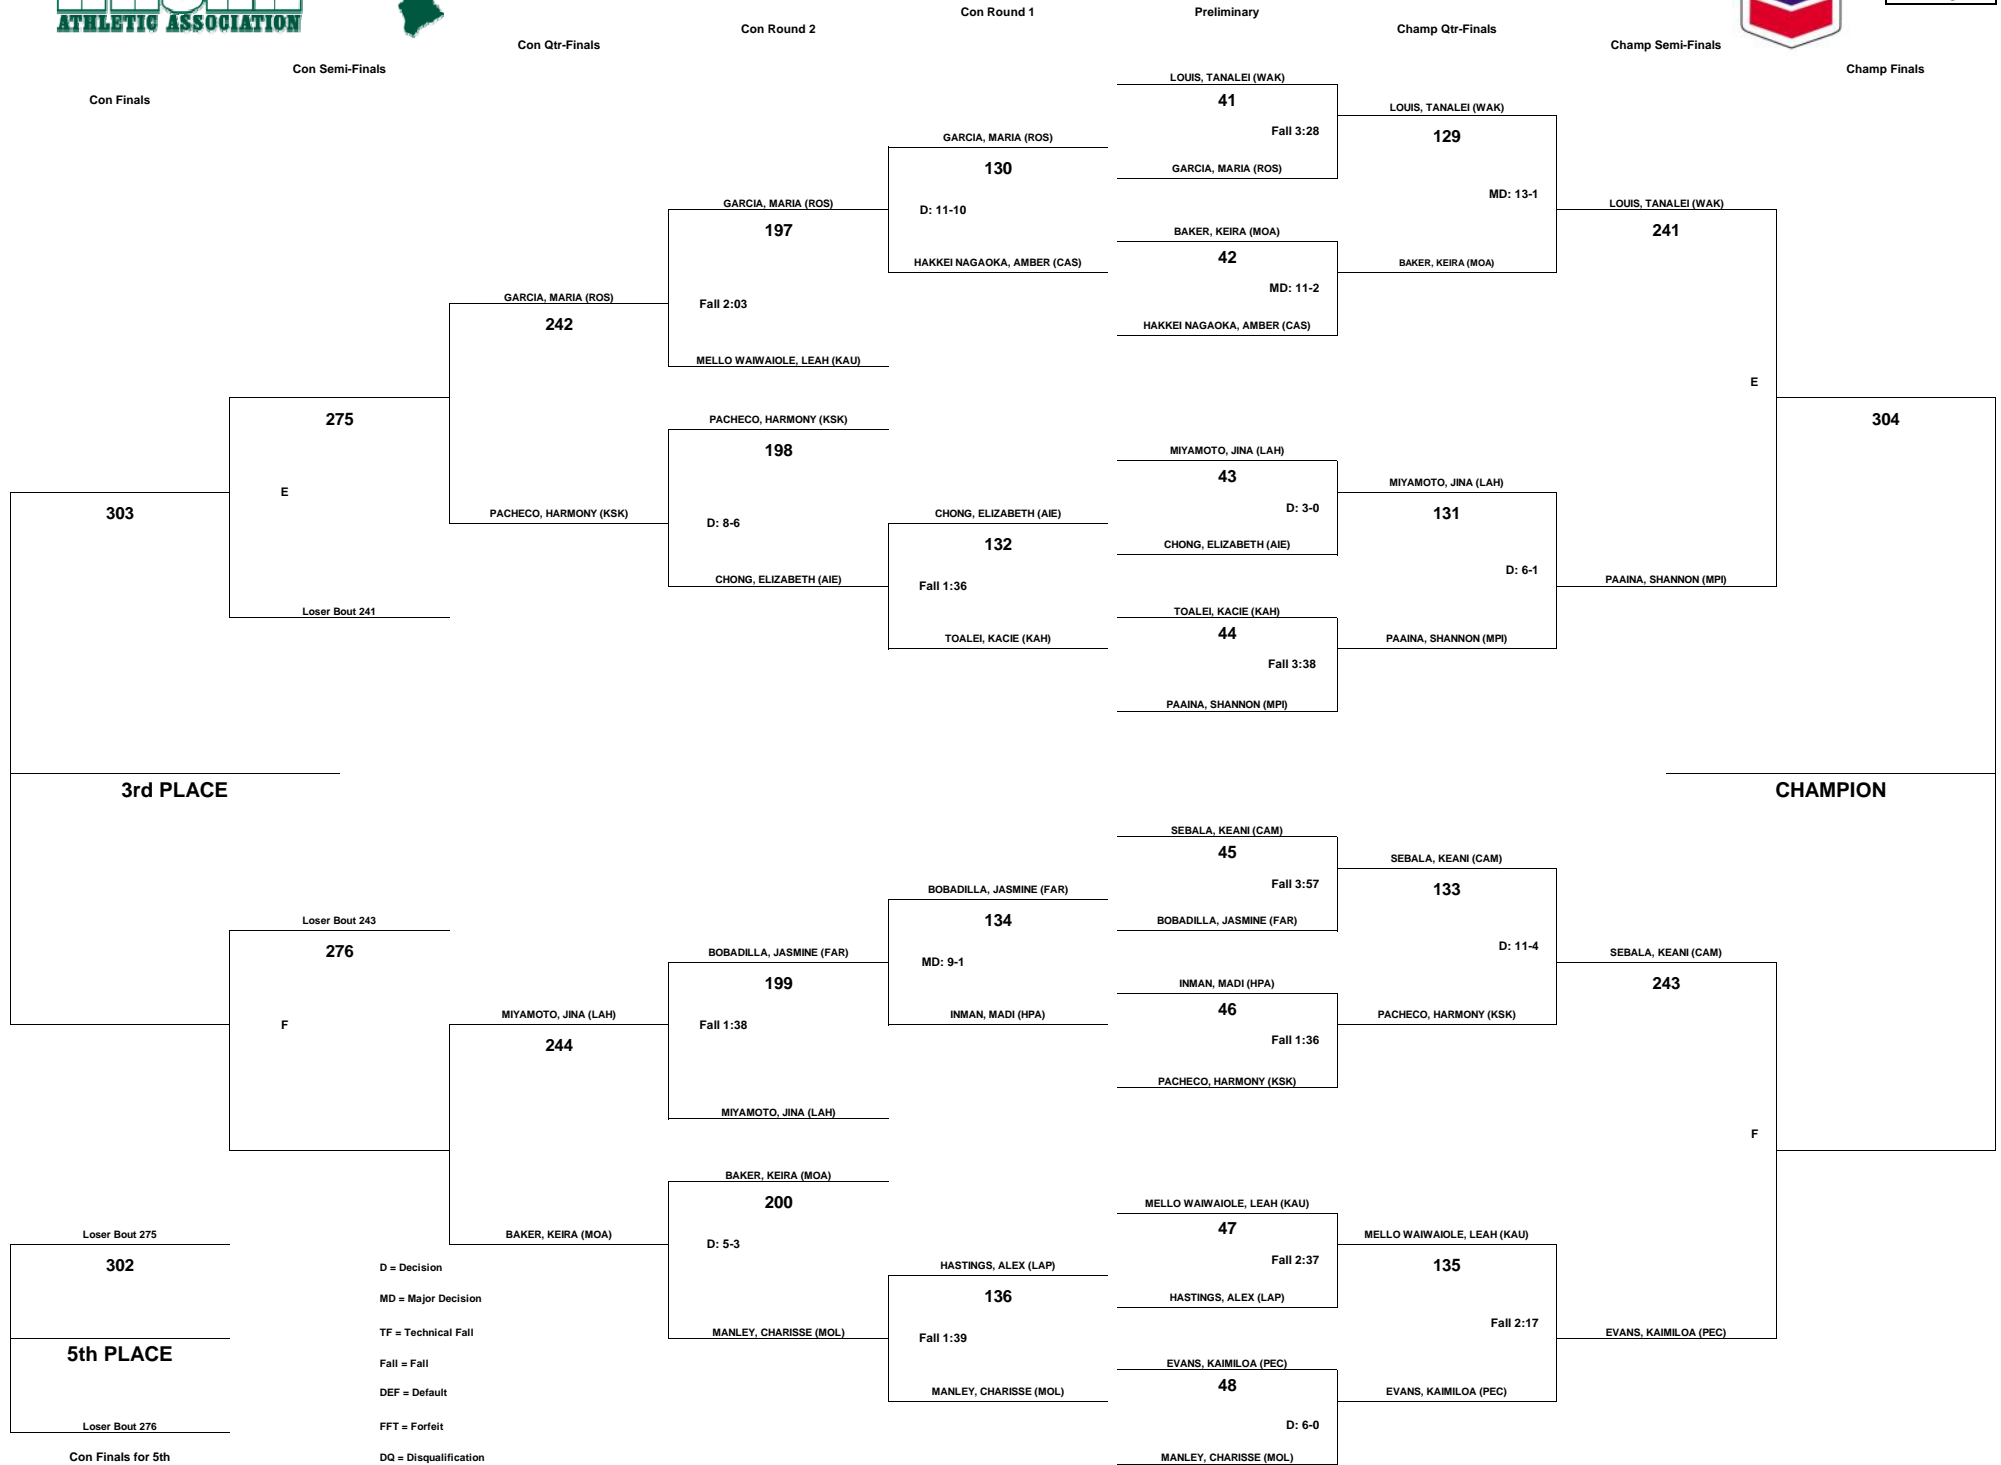

CHEVRON-HAWAII HIGH SCHOOL ATHLETIC ASSOCIATION 2012 GIRLS WRESTLING CHAMPIONSHIPS

WEIGHT CLASS
125