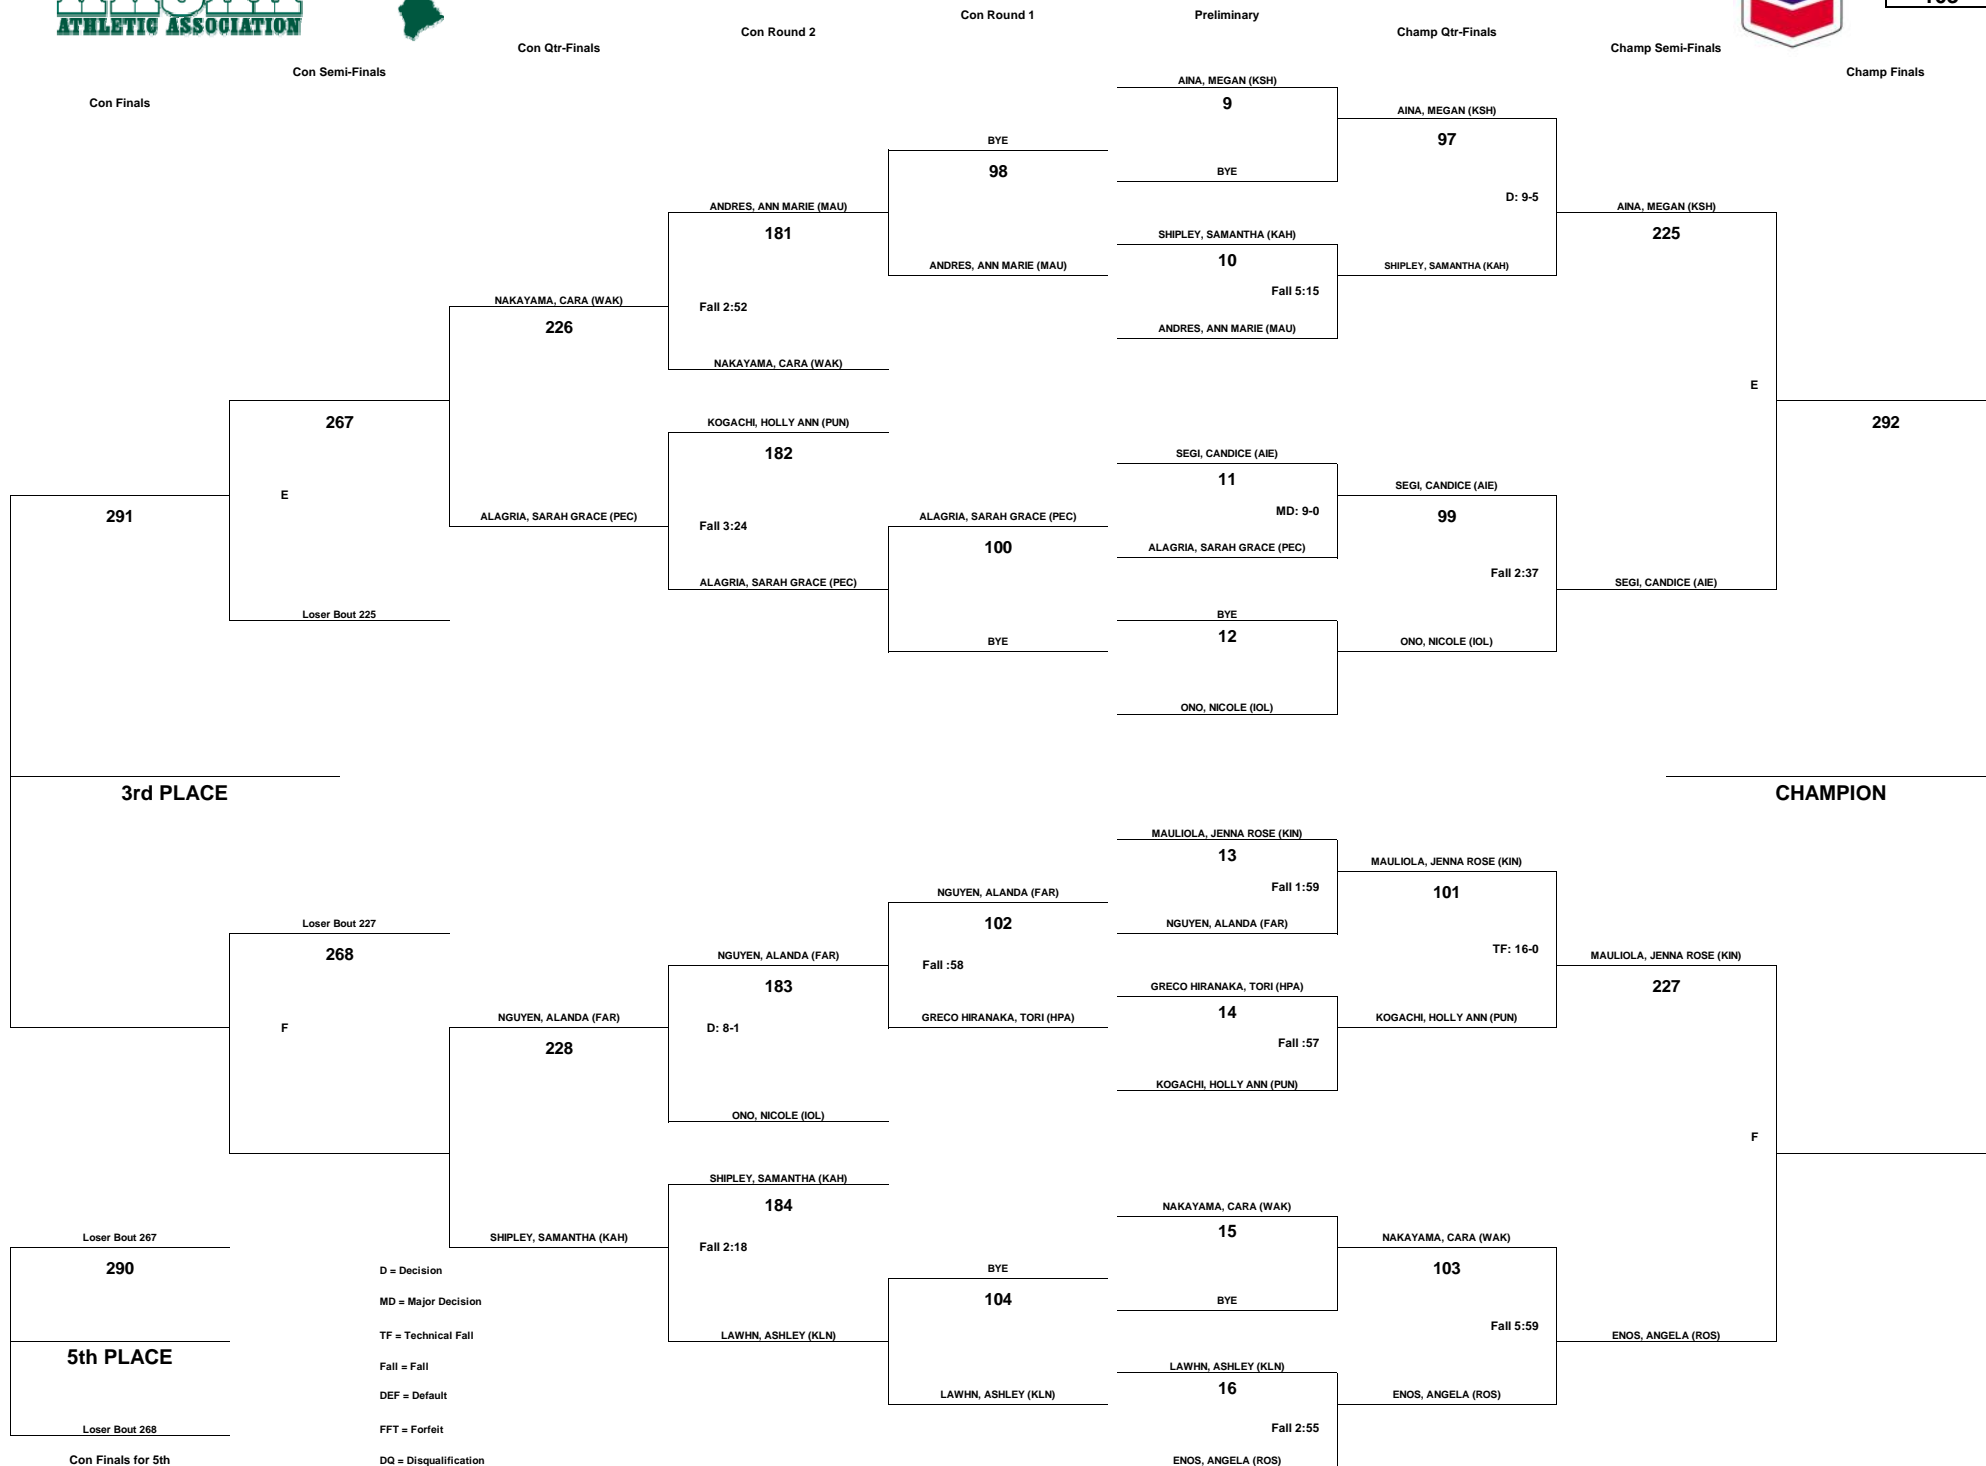

CHEVRON-HAWAII HIGH SCHOOL ATHLETIC ASSOCIATION 2012 GIRLS WRESTLING CHAMPIONSHIPS

WEIGHT CLASS
103