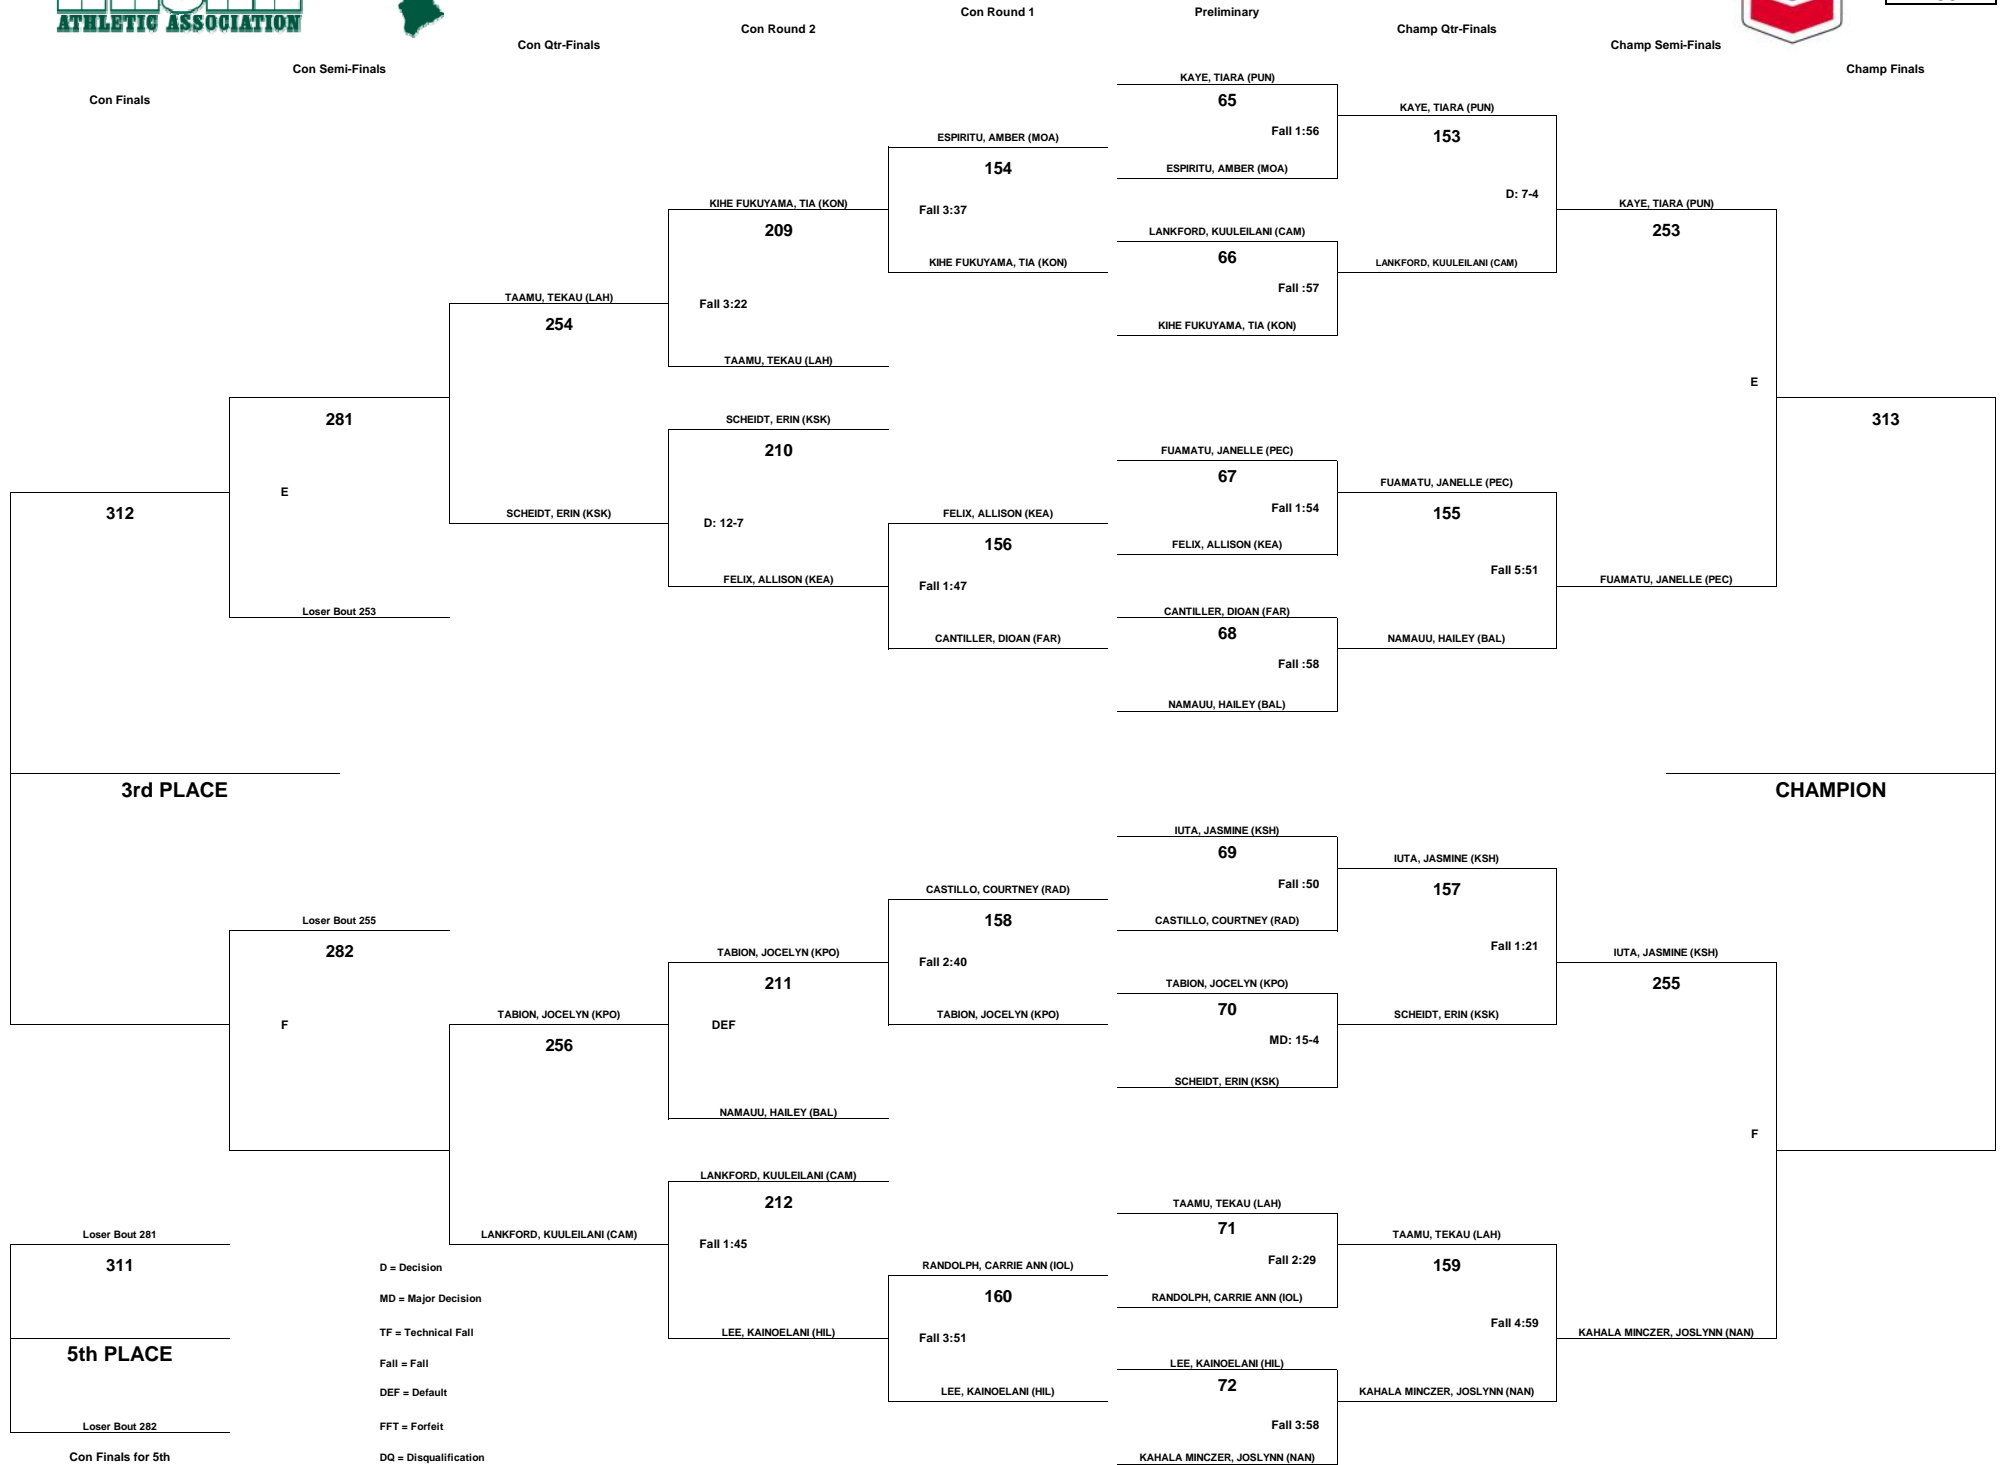

D = Decision
MD = Major Decision
TF = Technical Fall
Fall = Fall
DEF = Default
FFT = Forfeit
DQ = Disqualification

Con Finals for 5th

CHEVRON-HAWAII HIGH SCHOOL ATHLETIC ASSOCIATION 2012 GIRLS WRESTLING CHAMPIONSHIPS