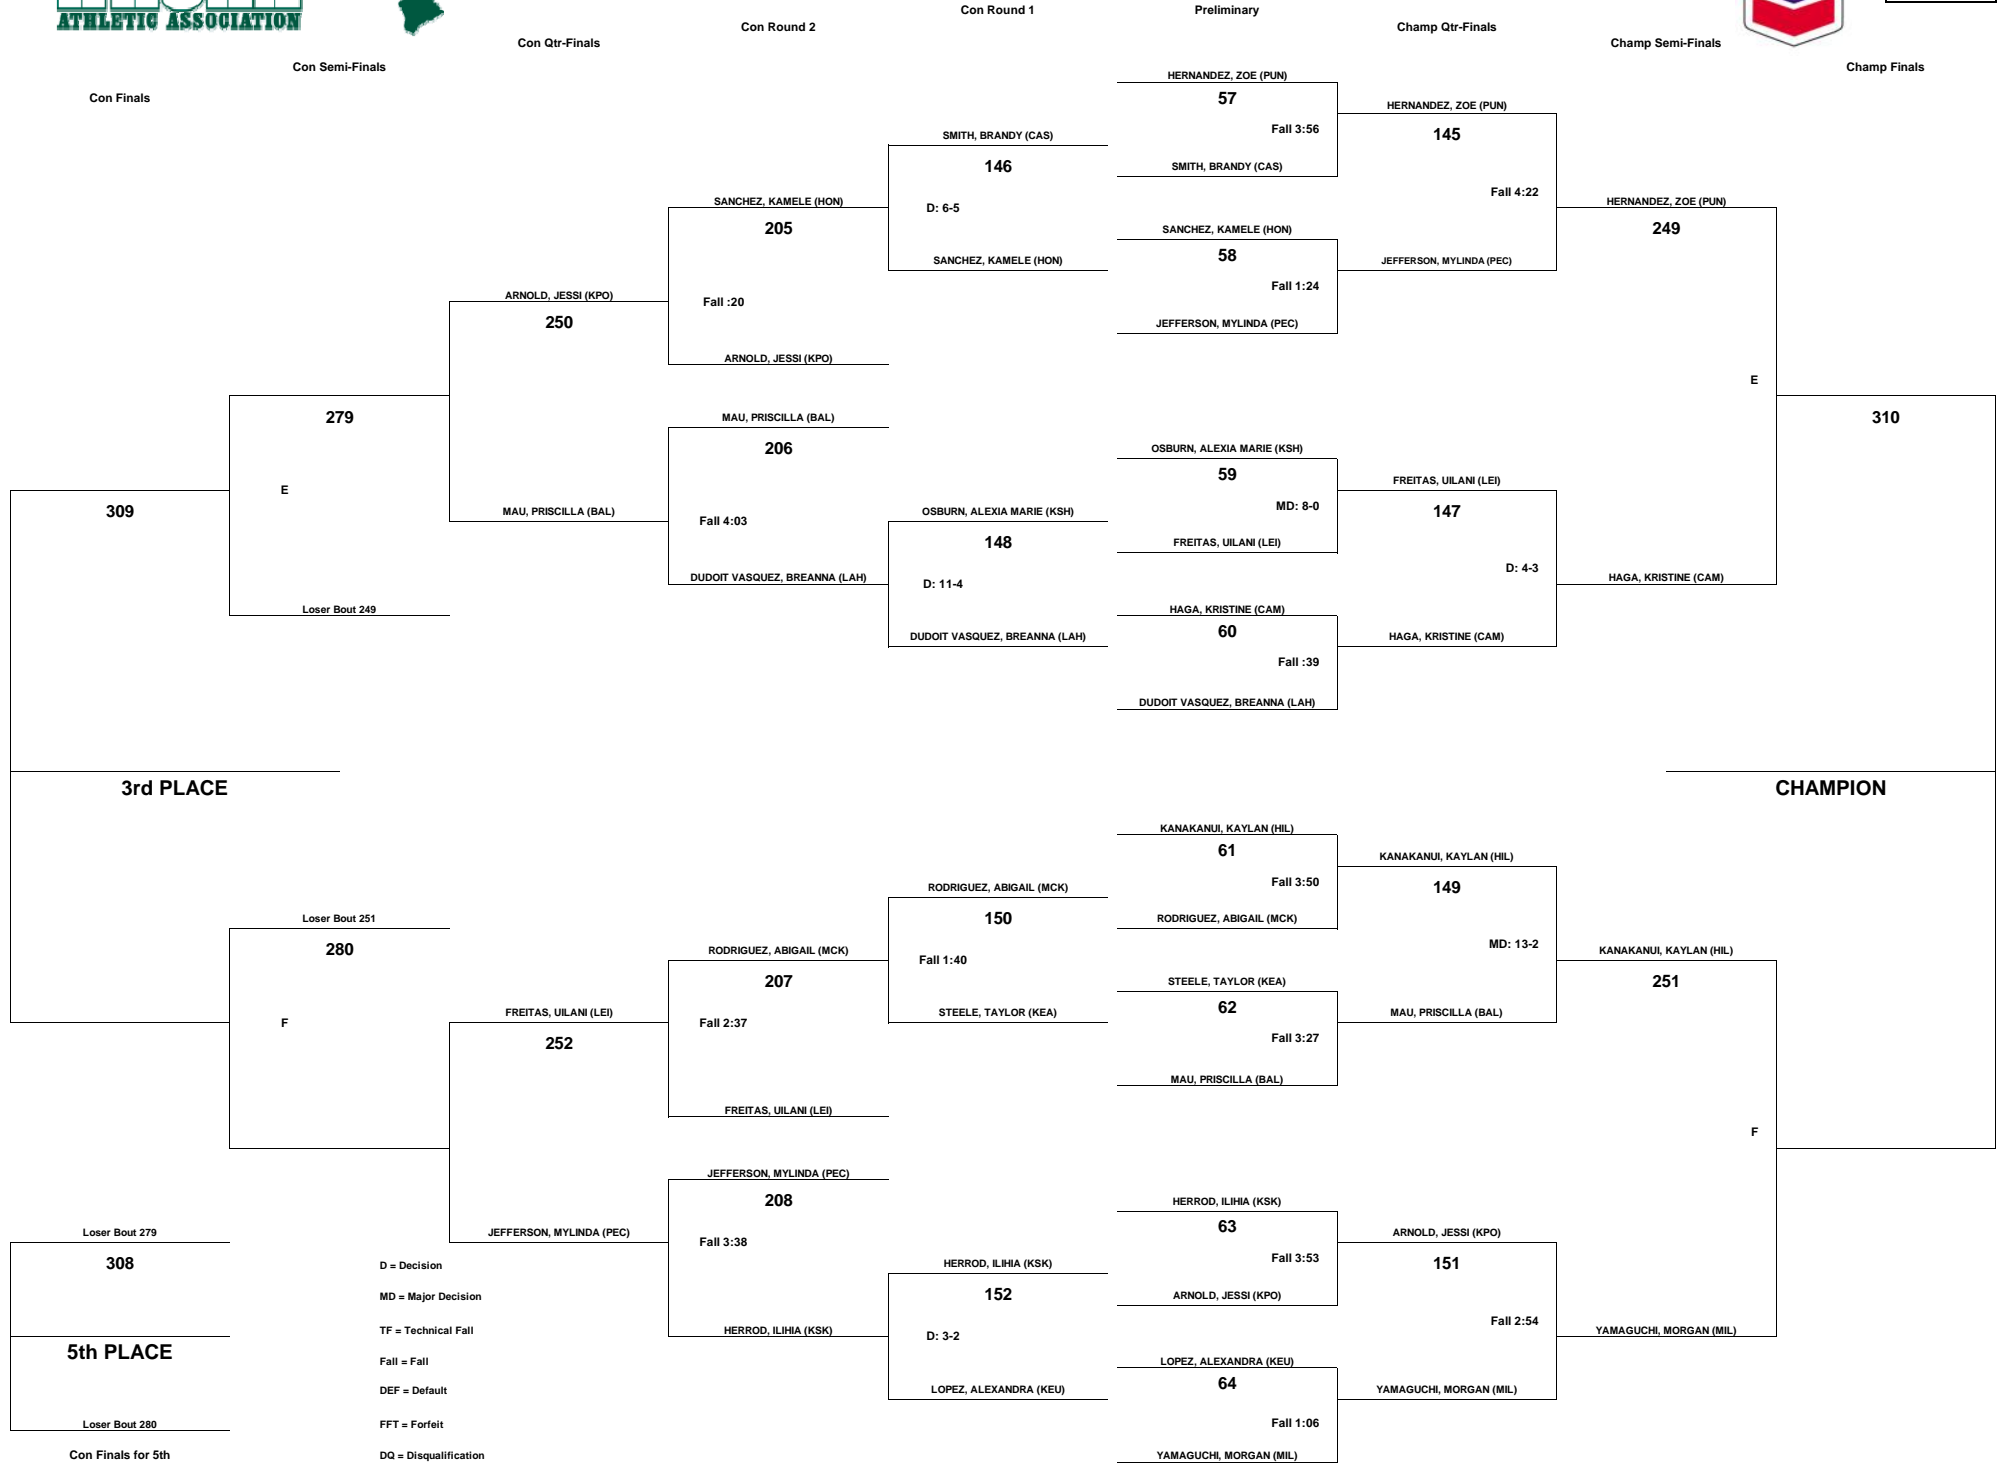

CHEVRON-HAWAII HIGH SCHOOL ATHLETIC ASSOCIATION 2012 GIRLS WRESTLING CHAMPIONSHIPS

WEIGHT CLASS
140