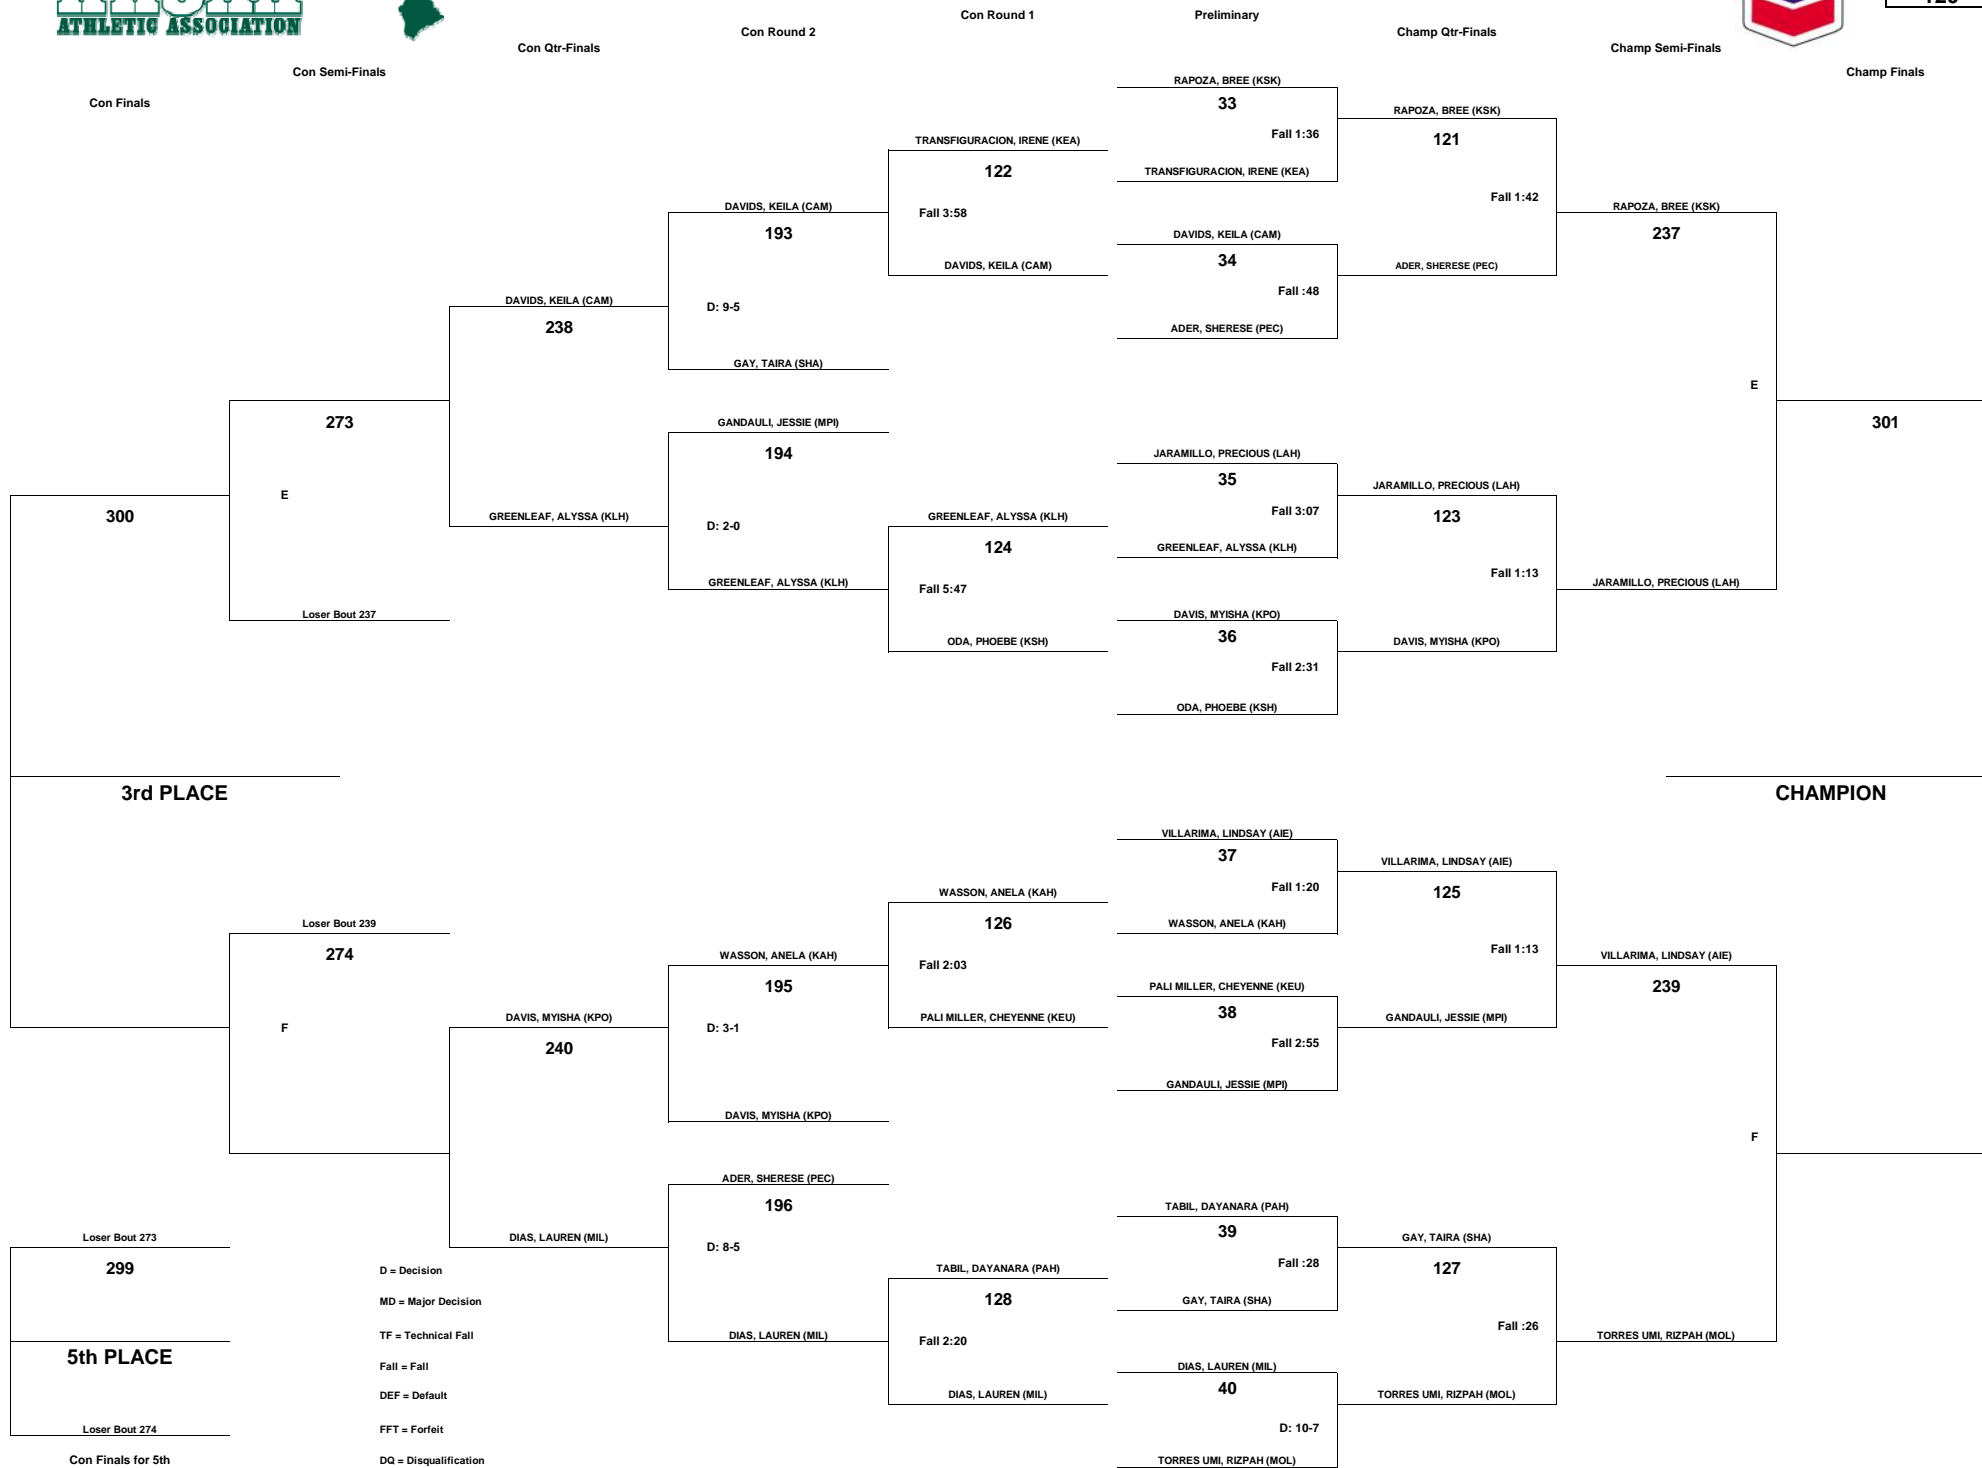

CHEVRON-HAWAII HIGH SCHOOL ATHLETIC ASSOCIATION 2012 GIRLS WRESTLING CHAMPIONSHIPS

WEIGHT CLASS
120