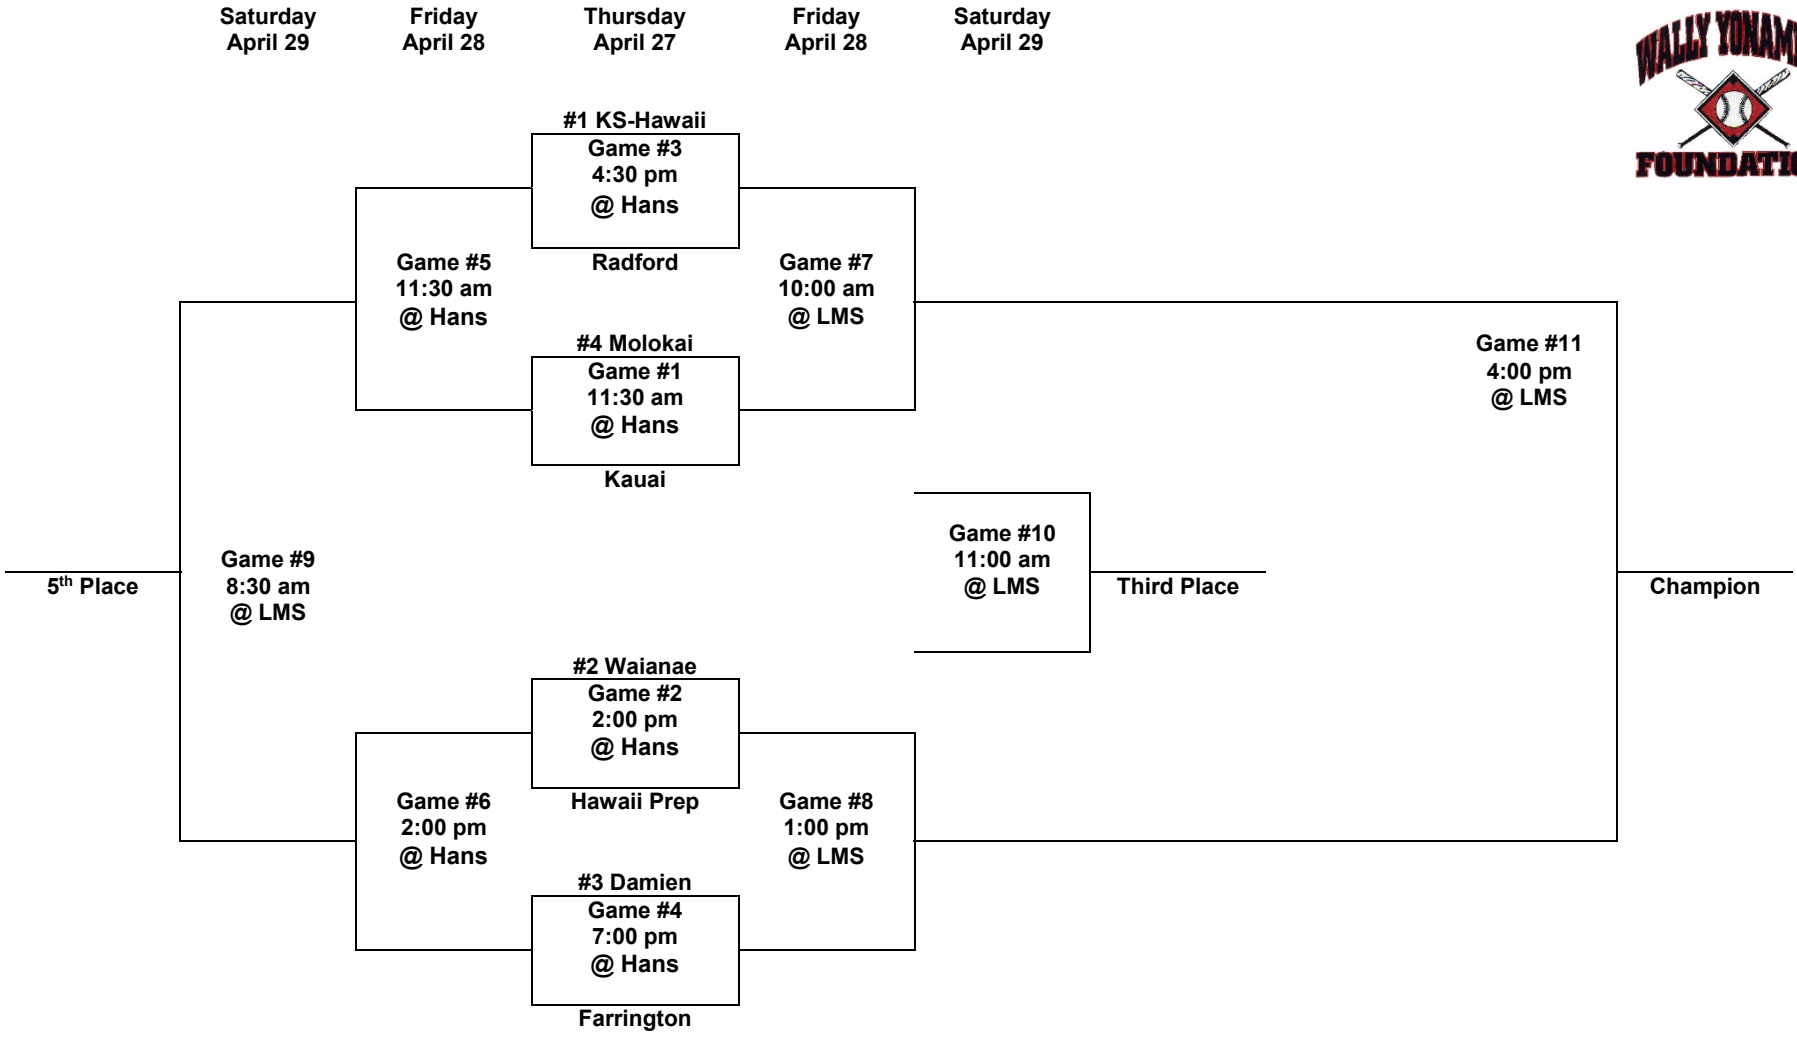

Wally Yonamine Foundation Baseball State Championships
DIVISION II
Thursday-Saturday, April 27-29, 2017
Les Murakami Stadium & Hans L'Orange Field