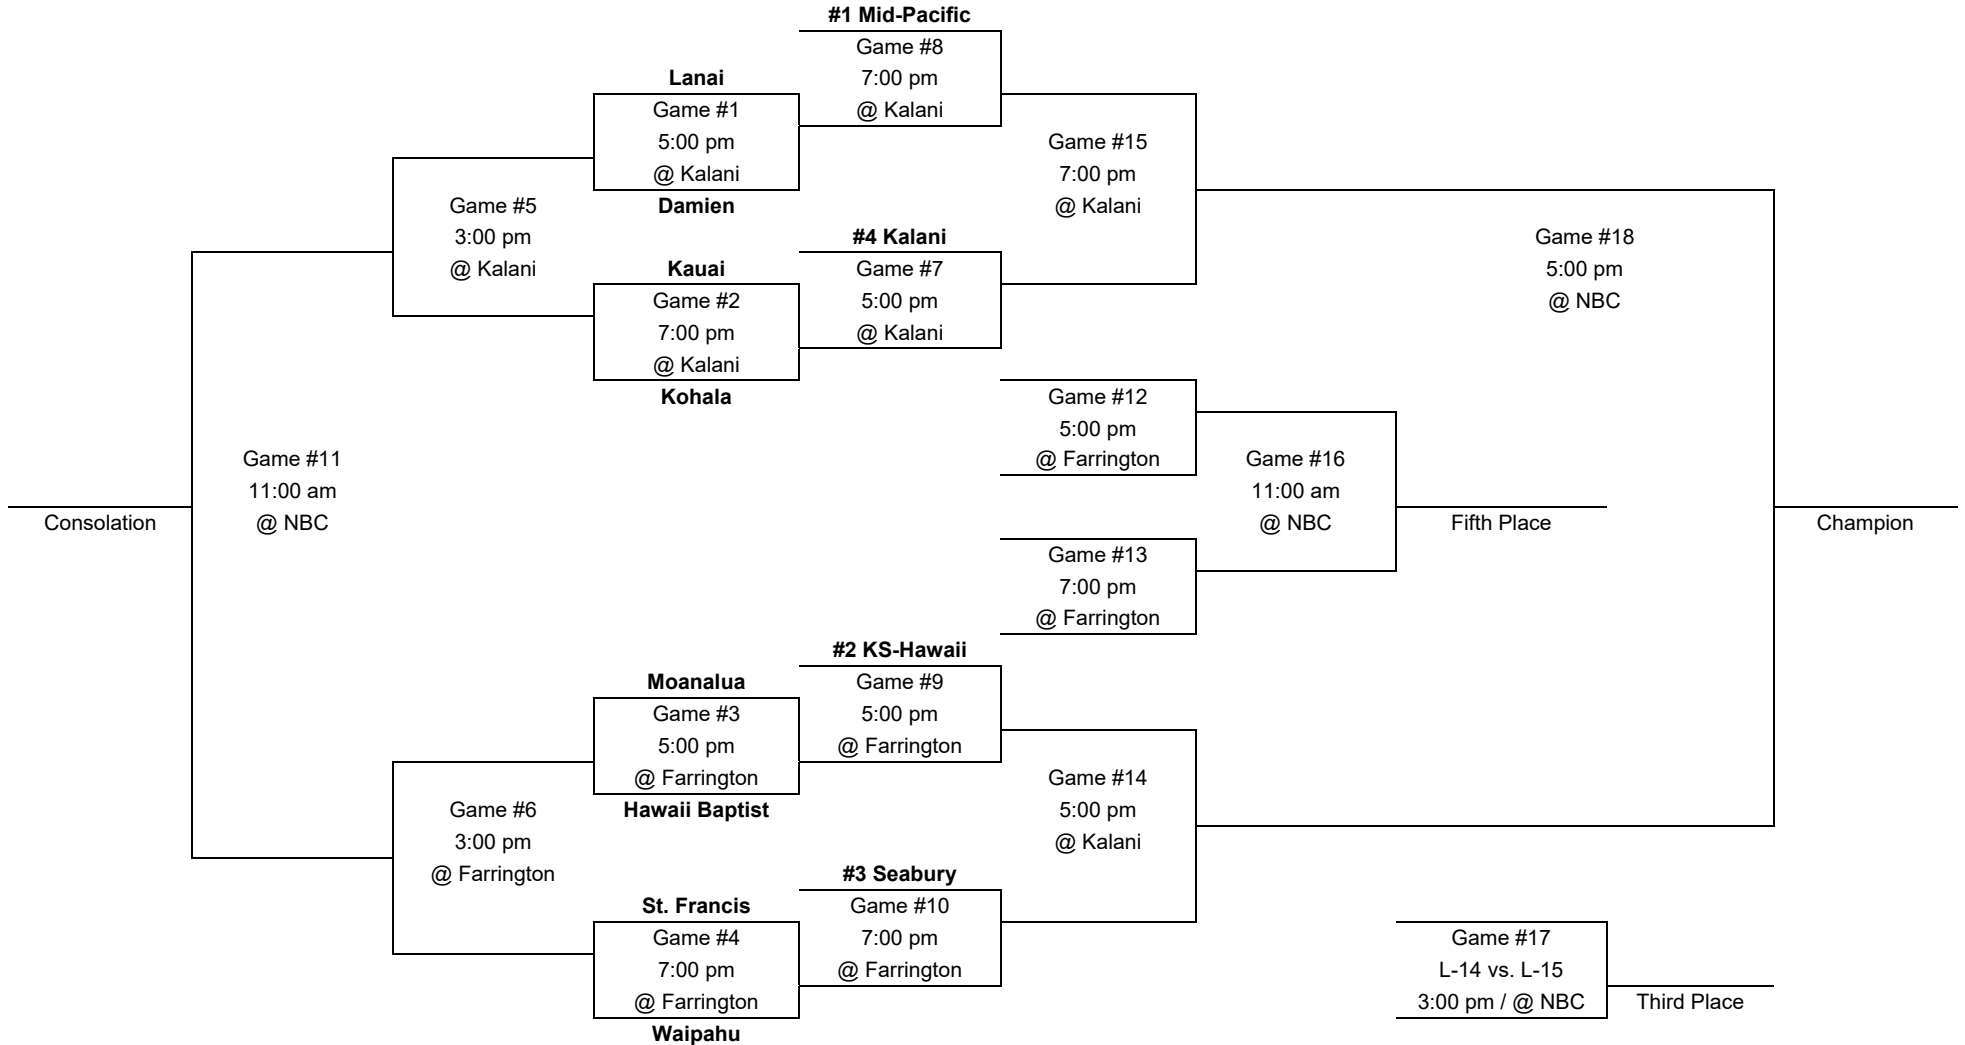

SNAPPLE
GIRLS BASKETBALL STATE CHAMPIONSHIPS
DIVISION II BRACKET
WEDNESDAY-SATURDAY, FEBRUARY 1-4, 2017

Friday
Feb. 3

Thursday
Feb. 2

Wednesday
Feb. 1

Thursday
Feb. 2

Friday
Feb. 3

Saturday
Feb. 4