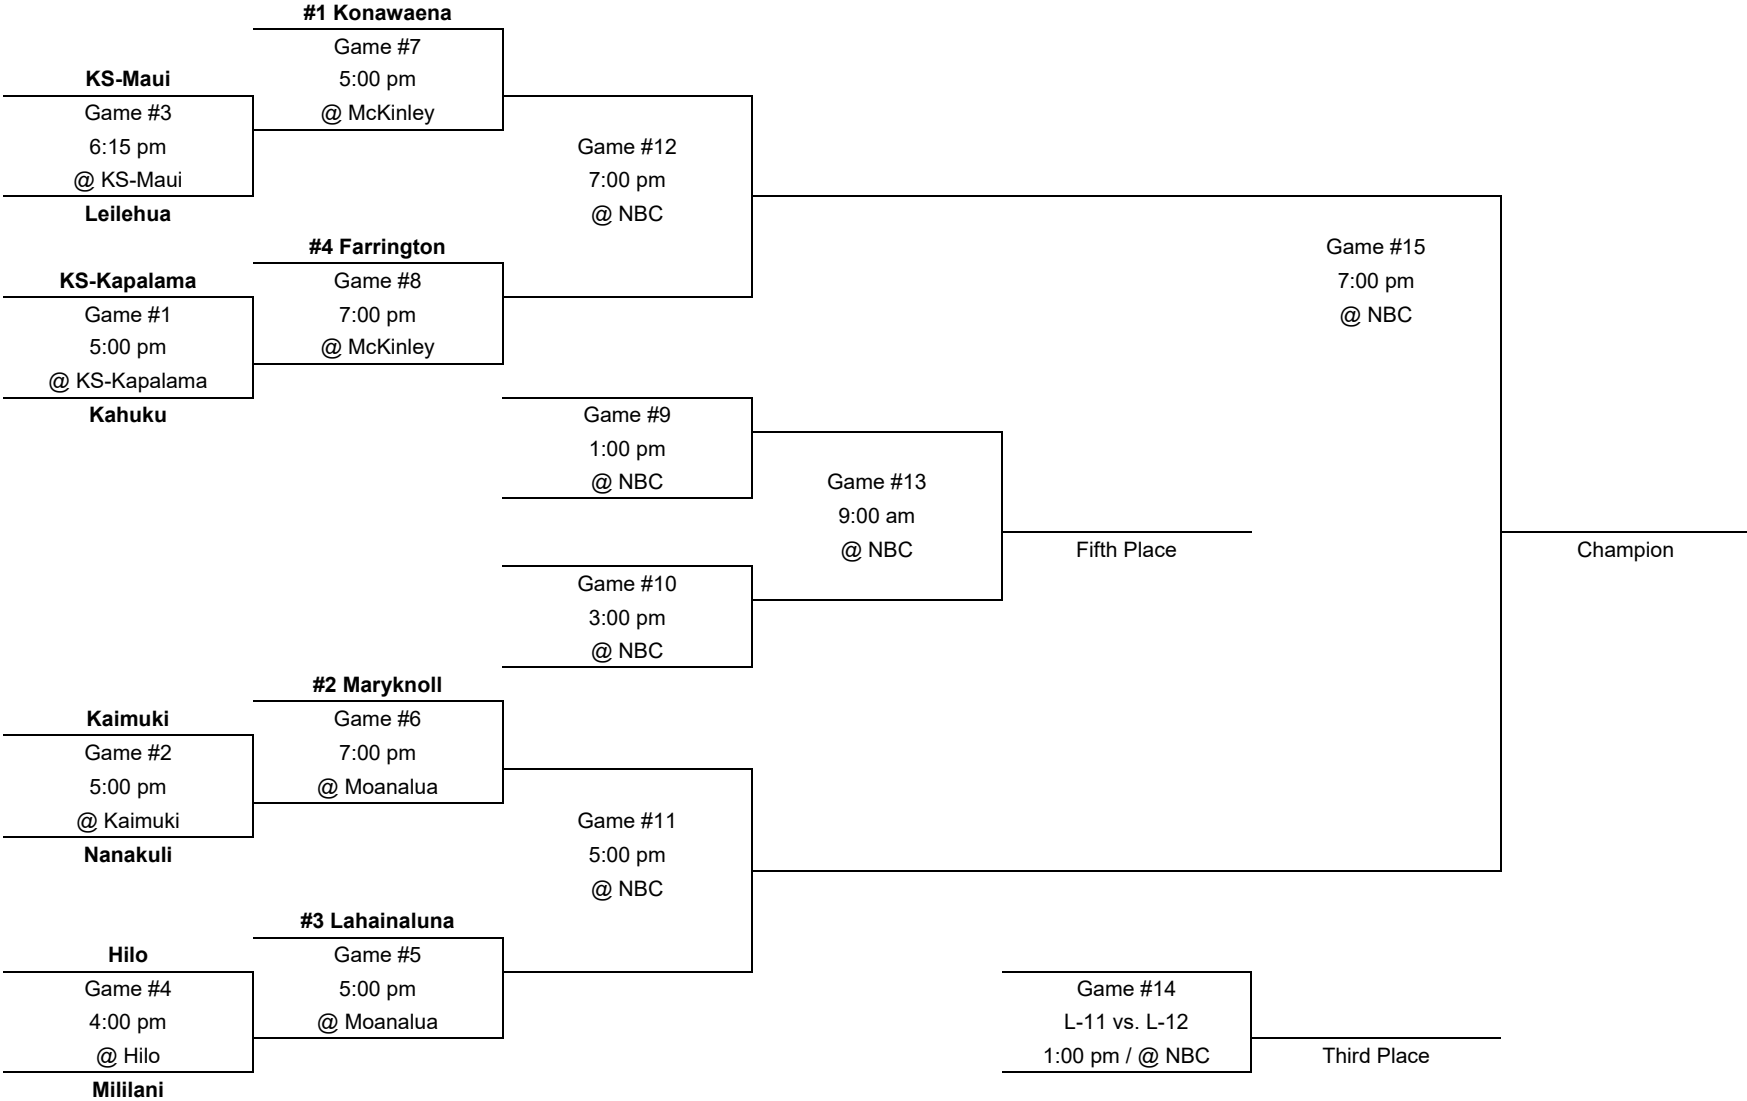

Hawaii High School Athletic Association

P.O. Box 62029, Honolulu, Hawaii 96839
Ph: (808) 800-4092 · Twitter: @HHSAAsports
www.sportshigh.com

Media Contact: Natalie Iwamoto · iwamoto@hhsaa.org · @NatalieIwamoto

Snapple

41ST ANNUAL GIRLS BASKETBALL STATE CHAMPIONSHIPS
January 30 – February 3, 2017

PARTICIPATING TEAMS

DIVISION I	
OIA	
1.	Farrington Governors (12-1)
2.	Kaimuki Bulldogs (11-2)
3.	Mililani Trojans (10-3)
4.	Leilehua Mules (10-3)
5.	Kahuku Red Raiders (10-4)
6.	Nanakuli Golden Hawks (10-4)
ILH	
1.	Maryknoll Spartans (13-1)
2.	Kamehameha-Kapalama Warriors (9-5)
BIIF	
1.	Konawaena Wildcats (12-0)
2.	Hilo Vikings (10-2)
MIL	
1.	Lahainaluna Lunas (14-0)
2.	Kamehameha-Maui Warriors (10-4)

DIVISION II	
OIA	
1.	Kalani Falcons (9-3)
2.	Moanalua Na Menehune (7-6)
3.	Waipahu Marauders (5-7)
ILH	
1.	Mid-Pacific Owls (11-0)
2.	Saint Francis Saints (10-1)
3.	Hawaii Baptist Eagles (9-2)
4.	Damien Monarchs (11-3)
BIIF	
1.	Kamehameha-Hawaii Warriors (9-3)
2.	Kohala Cowgirls (5-6)
MIL	
1.	Seabury Hall Spartans (7-2)
2.	Lanai Pinelasses (6-4)
KIF	
1.	Kauai Red Raiders (6-3)

TICKET PRICES:

SCHOOL SITES:

General admission $7.00
Students (K-12)/Seniors (62+) $5.00

NEAL S. BLAISDELL CENTER ARENA:

General admission $9.50
Students (K-12)/Seniors (62+) $5.50

TELEVISION/RADIO COVERAGE:

OC16: channel 12, digital cable 1012, online at <http://oc16.tv/>
XCast: digital cable channels 1020-1022, online at <http://xcast.oc16.tv/>

January 30 (Monday):

4:00 PM (AM 850 KHLO Hilo/AM 790 KKON Kona) – D1 first round @ Hilo HS
5:00 pm (OC16) – D1 first round @ KS-Kapalama
5:00 pm (XCast) – D1 first round @ Kaimuki

February 2 (Thursday):

5:00 pm (OC16) – D1 quarterfinal @ Moanalua
7:00 pm (OC16) – D1 quarterfinal @ Moanalua

February 3 (Friday):

5:00 pm (OC16) – D1 semifinal @ Blaisdell Arena
7:00 pm (OC16) – D1 semifinal @ Blaisdell Arena

February 4 (Saturday):

5:00 pm (OC16) – D2 championship @ Blaisdell Arena
7:00 pm (OC16) – D1 championship @ Blaisdell Arena

TOURNAMENT APPEARANCE NOTABLES:

Division I:

- **Hilo:** fifth-straight appearance; highest finish was 3rd in 2013, after losing to eventual champion Kamehameha in the semifinal round.
- **Kahuku:** first appearance since 2012.
- **Kamehameha:** first appearance since 2013, the last year they claimed the state title.
- **KS-Maui:** second D1 appearance in as many years.
- **Konawaena:** Two-time defending state champion and top seed is making its 19th D1 appearance, 16 of those under Head Coach Bobbie Awa. The Wildcats move to the top of the list of teams awarded the #1 seed (8), surpassing Punahou (7).
- **Lahainaluna:** 26th D1 appearance – the most of any team in this year’s field. This is the Lunas second time named #3 seed, but are ranked second overall for most times a school was seeded (16).

Division II:

- **Damien:** third-straight appearance.
- **Hawaii Baptist:** ninth-straight appearance; 10 overall.
- **Kamehameha-Hawaii:** 13th appearance in D2, the most of any team in this year’s field. The Warriors have been seeded nine times before – six as the #2 seed.
- **Mid-Pacific:** The top seed is making its second D2 appearance in as many years, but this marks the first time ever being seeded in either division.
- **Moanalua:** first-ever D2 appearance.
- **Seabury Hall:** first appearance since 2012.
- **Waipahu:** second appearance in as many years.

CREDENTIALS:

Requests for working press, photo and broadcast credentials for all HHSAA events should be made in writing on company letterhead at least one week prior to the event. Direct all requests to Natalie Iwamoto at the contact information listed above.

SNAPPLE
GIRLS BASKETBALL STATE CHAMPIONSHIPS
DIVISION I BRACKET
MONDAY, JANUARY 30 - SATURDAY, FEBRUARY 4, 2017

Monday
Jan. 30

Thursday
Feb. 2

Friday
Feb. 3

Saturday
Feb. 4