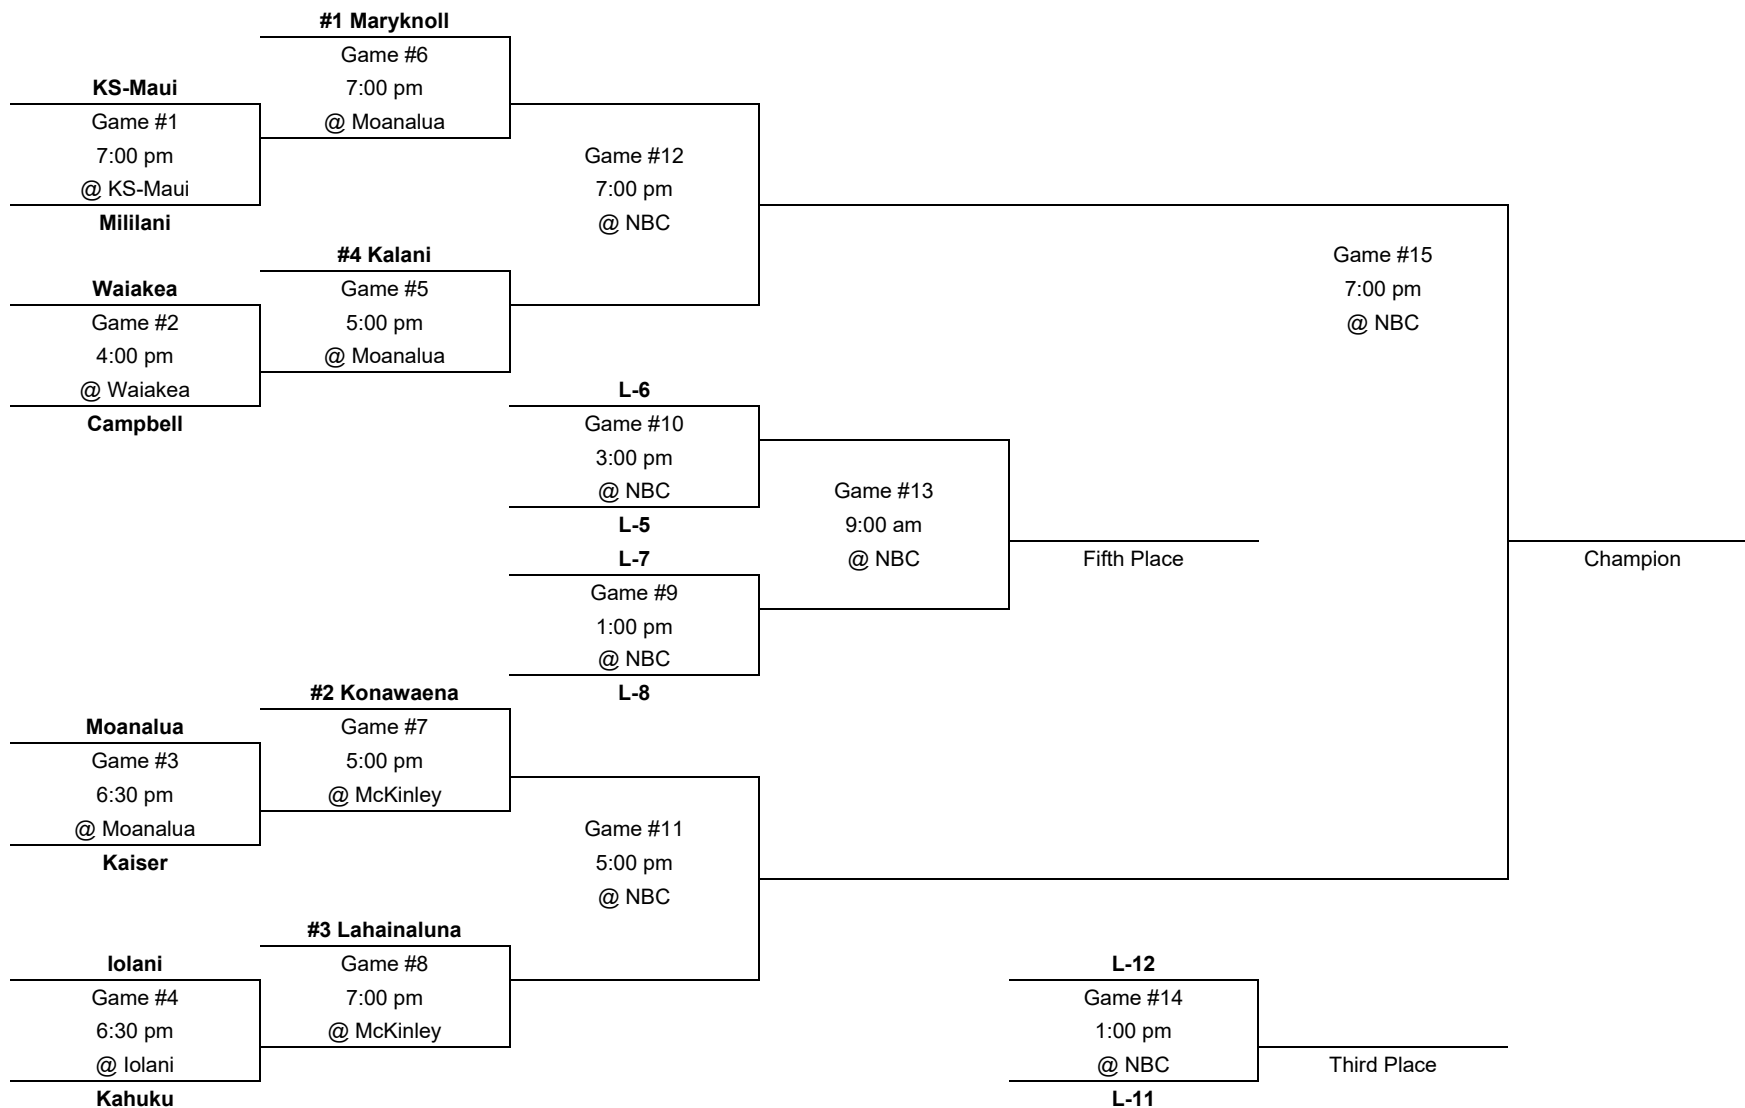

Hawaii High School Athletic Association

P.O. Box 62029, Honolulu, Hawaii 96839
Ph: (808) 800-4092 · Twitter: @HHSAAsports
www.sportshigh.com

Media Contact: Natalie Iwamoto · iwamoto@hhsaa.org · @Natalielwamoto

Snapple

42ND ANNUAL GIRLS BASKETBALL STATE CHAMPIONSHIPS
January 29 – February 3, 2018

PARTICIPATING TEAMS
(Records as of Tuesday 1/30/18)

DIVISION I	
OIA	
1.	Kalani Falcons (11-2)
2.	Moanalua Na Menehune (11-4, 1-0 HHSAA)
3.	Kahuku Red Raiders (10-4, 0-1 HHSAA)
4.	Mililani Trojans (11-3, 0-1 HHSAA)
5.	Campbell Sabers (10-5, 0-1 HHSAA)
6.	Kaiser Cougars (9-6, 0-1 HHSAA)
ILH	
1.	Maryknoll Spartans (12-0)
2.	ʻIolani Raiders (10-4, 1-0 HHSAA)
BIIF	
1.	Konawaena Wildcats (12-0)
2.	Waiakea Warriors (9-3, 1-0 HHSAA)
MIL	
1.	Lahainaluna Lunas (14-0)
2.	Kamehameha-Maui Warriors (9-6, 1-0 HHSAA)

* D1 records reflect first-round regional games played on Monday 1/29/18)

DIVISION II	
OIA	
1.	Roosevelt Rough Riders (8-4)
2.	Castle Knights (4-9)
3.	Waipahu Marauders (4-8)
4.	Pearl City Chargers (3-10)
ILH	
1.	St. Francis Saints (15-0)
2.	Hawaii Baptist Eagles (13-2)
3.	Le Jardin Bulldogs (9-6)
4.	University Junior Rainbows (8-9)
BIIF	
1.	Kamehameha-Hawaii Warriors (8-4)
2.	Honokaa Dragons (7-4)
MIL	
1.	Seabury Hall Spartans (8-1)
KIF	
1.	Kauai Red Raiders (8-0)

TICKET PRICES:

SCHOOL SITES:

General admission.....$7.00
Students (K-12)/Seniors (62+).....$5.00

NEAL S. BLAISDELL CENTER ARENA:

General admission.....$9.50
Students (K-12)/Seniors (62+).....$5.50

TELEVISION COVERAGE:

OC16: channel 12, digital cable 1012, online at <http://oc16.tv/>

XCast: digital cable channels 1020-1022, online at <http://xcast.oc16.tv/>

February 1 (Thursday):

5:00 pm (OC16) – D1 quarterfinal @ Moanalua
7:00 pm (OC16) – D1 quarterfinal @ Moanalua

February 2 (Friday):

5:00 pm (OC16) – D1 semifinal @ Blaisdell
7:00 pm (OC16) – D1 semifinal @ Blaisdell

February 3 (Saturday):

5:00 pm (OC16) – D2 championship @ Blaisdell
7:00 pm (OC16) – D1 championship @ Blaisdell

RADIO COVERAGE:

NBC Sports Radio AM 1500 will broadcast the following girls basketball games:

January 31 (Wednesday):

5:00 pm – D2 quarterfinal @ Kalani
7:00 pm – D2 quarterfinal @ Kalani

February 1 (Thursday):

5:00 pm – D1 quarterfinal @ McKinley

February 2 (Friday):

5:00 pm – D1 semifinal @ Blaisdell
7:00 pm – D1 semifinal @ Blaisdell

February 3 (Saturday):

5:00 pm (OC16) – D2 championship @ Blaisdell | OC16
7:00 pm (OC16) – D1 championship @ Blaisdell | OC16

CREDENTIALS:

Requests for working press, photo and broadcast credentials for all HHSAA events should be made in writing on company letterhead, preferably one week or more prior to the event. Direct all requests to Natalie Iwamoto at the contact information listed above.

GIRLS BASKETBALL STATE CHAMPIONSHIPS DIVISION I BRACKET | JANUARY 29 - FEBRUARY 3, 2018

**Monday
Jan. 29**

**Thursday
Feb. 1**

**Friday
Feb. 2**

**Saturday
Feb. 3**