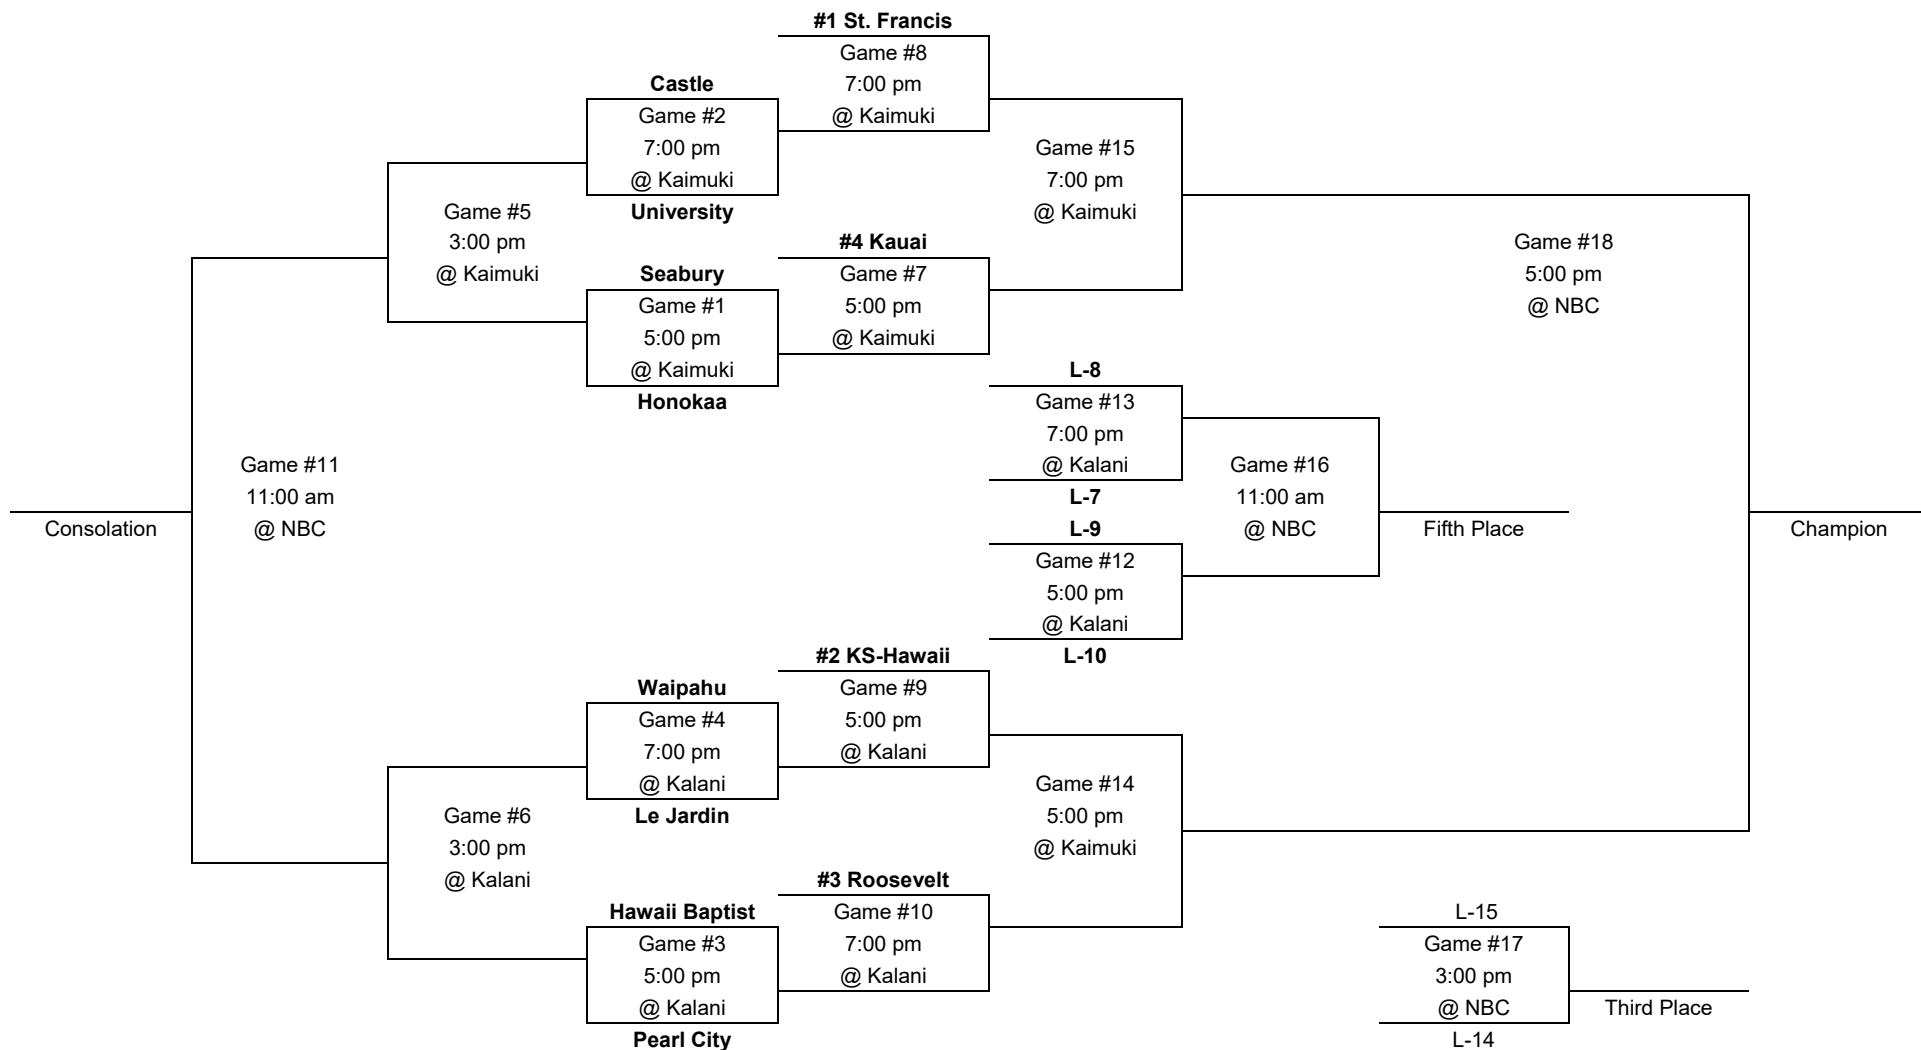

GIRLS BASKETBALL STATE CHAMPIONSHIPS DIVISION II BRACKET | Jan. 31-Feb. 3, 2018

Friday
Feb. 2

Thursday
Feb. 1

Wednesday
Jan. 31

Thursday
Feb. 1

Friday
Feb. 2

Saturday
Feb. 3