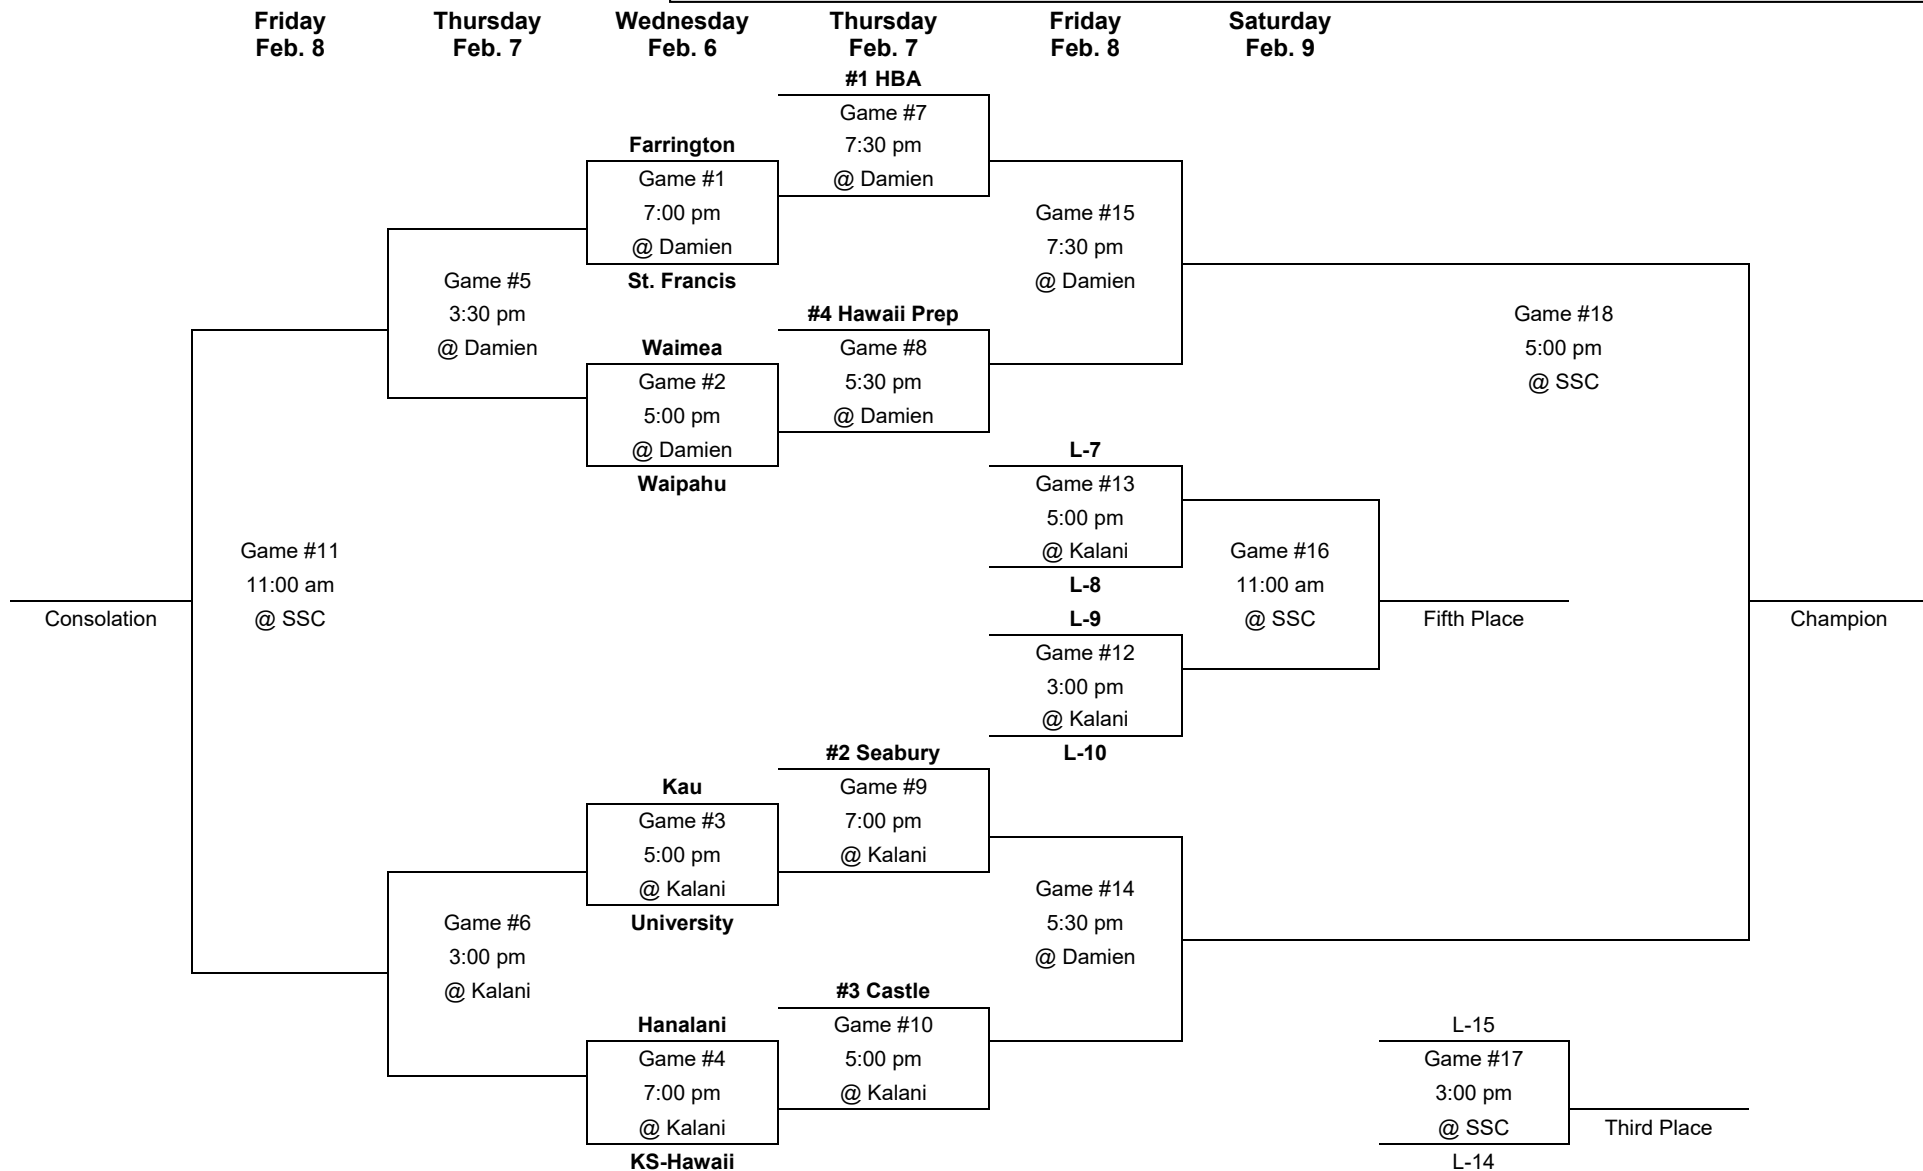

GIRLS BASKETBALL STATE CHAMPIONSHIPS
DIVISION I BRACKET | FEBRUARY 4-9, 2019

Monday
Feb. 4

Thursday
Feb. 7

Friday
Feb. 8

Saturday
Feb. 9

GIRLS BASKETBALL STATE CHAMPIONSHIPS
DIVISION II BRACKET | Jan. 31-Feb. 3, 2018