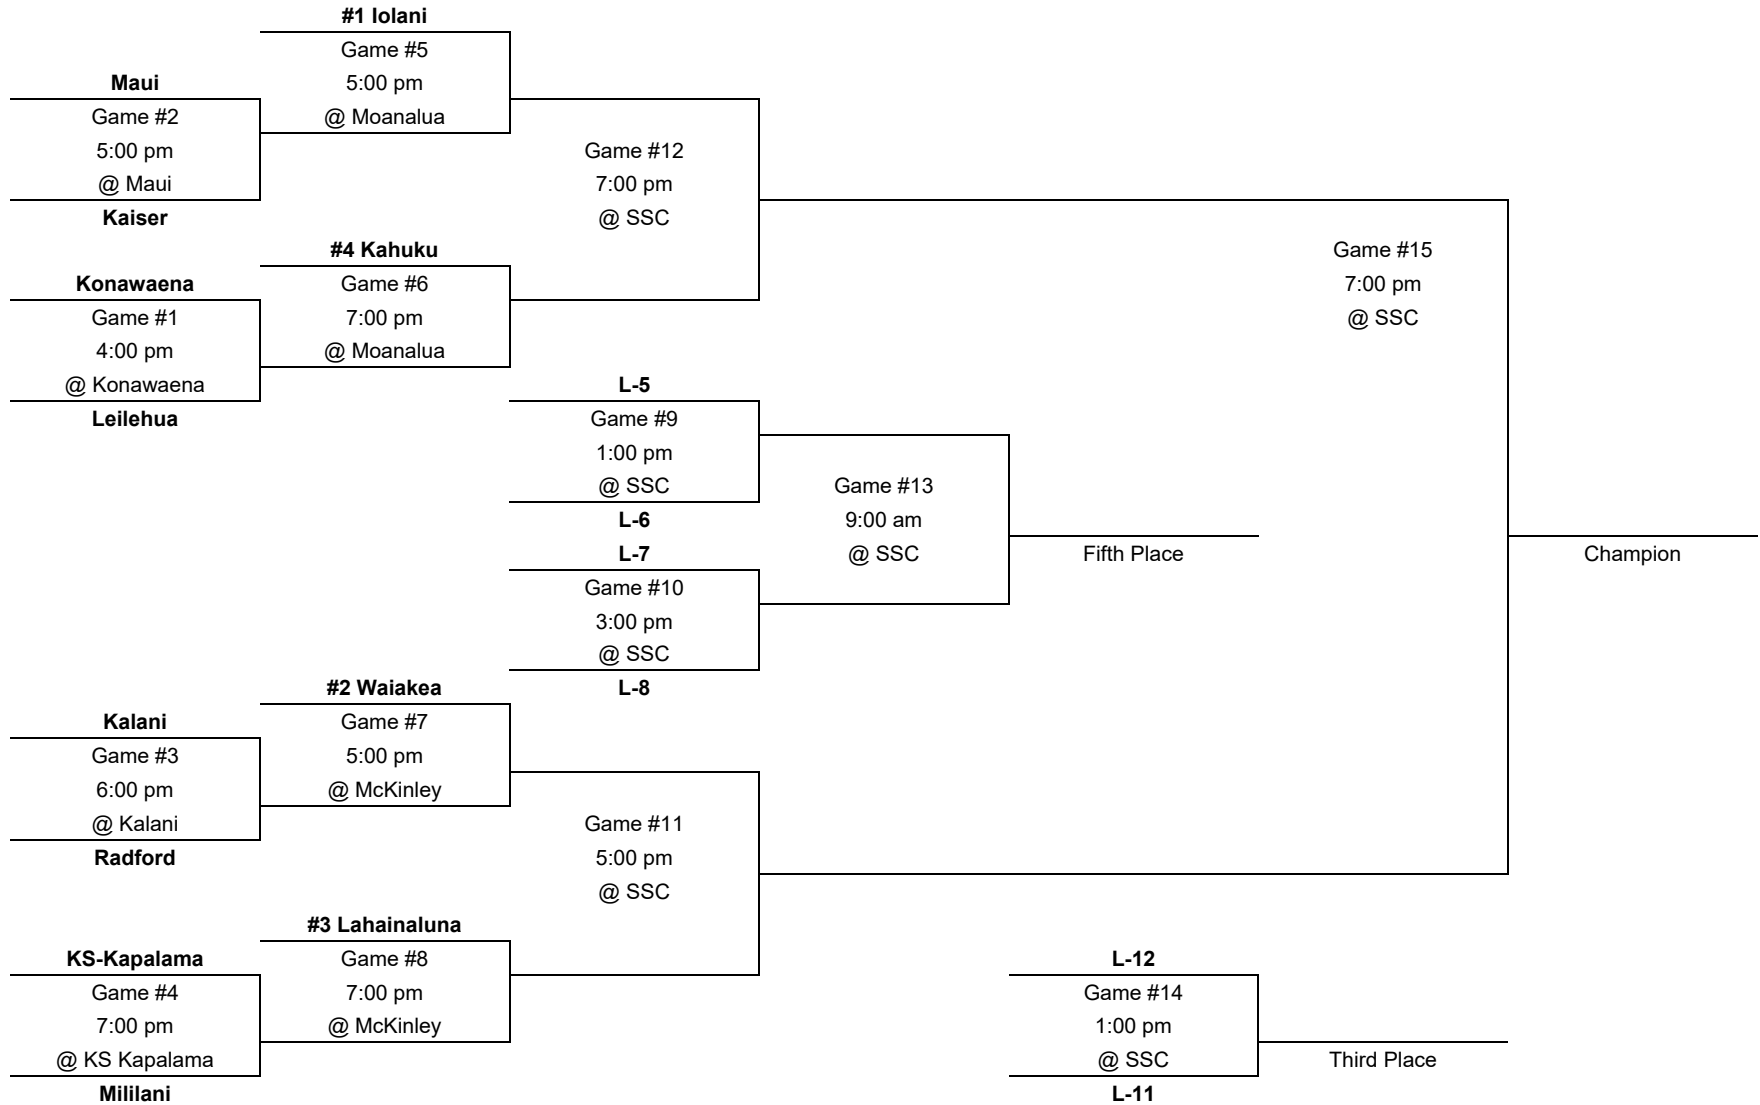

Hawaii High School Athletic Association

P.O. Box 62029, Honolulu, Hawaii 96839
Ph: (808) 800-4092 · Twitter: @HHSAA sports
www.sportshigh.com

Media Contact: Natalie Iwamoto · iwamoto@hhsaa.org · @Natalielwamoto

Snapple

**43rd ANNUAL GIRLS BASKETBALL STATE CHAMPIONSHIPS
February 4-9, 2019**

PARTICIPATING TEAMS
(Records as of Tuesday 1/30/18)

DIVISION I	
OIA	
1.	Kahuku Red Raiders (14-0)
2.	Kalani Falcons (12-2)
3.	Mililani Trojans (12-1)
4.	Kaiser Cougars (10-5)
5.	Leilehua Mules (11-3)
6.	Radford Rams (10-3)
ILH	
1.	ʻIolani Raiders (11-1)
2.	Kamehameha Kapalama Warriors (9-4)
BIIF	
1.	Waiakea Warriors (11-1)
2.	Konawaena Wildcats (10-2)
MIL	
1.	Lahainaluna Lunas (13-0)
2.	Maui Sabers (8-7)

DIVISION II	
OIA	
1.	Castle Knights (7-6)
2.	Farrington Governors (6-8)
3.	Waipahu Marauders (6-6)
ILH	
1.	Hawaii Baptist Eagles (12-1)
2.	Hanalani Royals (11-2)
3.	University Junior Rainbows (9-4)
4.	Saint Francis Saints (8-7)
BIIF	
1.	Hawaii Preparatory Ka Makani (4-8)
2.	Kau Trojans (5-7)
3.	Kamehameha-Hawaii Warriors (6-5)
MIL	
1.	Seabury Hall Spartans (10-0)
KIF	
1.	Waimea Menehune (10-3)

The **Snapple/HHSAA Girls Basketball State Championships** tips off this week with the Division I first round regional games on Monday, Feb. 4. OIA third place Mililani is making its eighth-straight appearance – the longest for any OIA team – while Konawaena and Lahainaluna are both making its 18th-straight appearance – the longest current and consecutive appearance streak among schools. This also marks Lahainaluna's 28th all-time appearance, tying them with Punahou for the most appearances.

In the Division II tournament, BIIF runner-up Ka'u is making its first-ever appearance, while KIF champion Waimea is making its first appearance since 2007. ILH champion Hawaii Baptist is making its 11th-straight appearance – the longest of any ILH team. BIIF third place Kamehameha-Hawaii is making its 15th-straight appearance and has appeared in every Division II state tournament except the first tournament in 2004, which makes it the longest current and consecutive appearance streak in DII.

TICKET PRICES:

	School Sites	Stan Sheriff Ctr.
General admission	$7.00	$9.00
Students (K-12)/Seniors (62+)	$5.00	$5.00

TELEVISION COVERAGE:
OC16: channel 12, digital cable 1012, online at <http://oc16.tv/>

1. February 8 (Friday):
   5:00 pm/7:00 pm (OC16) – D1 semifinals @ Stan Sheriff Center
2. February 9 (Saturday):
   5:00 pm (OC16) – D2 championship @ Stan Sheriff Center
   7:00 pm (OC16) – D1 championship @ Stan Sheriff Center

RADIO COVERAGE:
NBC Sports Radio AM 1500 will broadcast the following girls basketball games:

1. February 7 (Thursday):
   5:00 pm/7:00 pm – D1 quarterfinals @ Moanalua HS
2. February 8 (Friday):
   7:30 pm – D2 semifinal @ Damien Memorial (1 game only)
3. February 9 (Saturday):
   5:00 pm – D2 championship @ Stan Sheriff Center
   7:00 pm – D1 championship @ Stan Sheriff Center

GIRLS BASKETBALL STATE CHAMPIONSHIPS
DIVISION I BRACKET | FEBRUARY 4-9, 2019

Monday
Feb. 4

Thursday
Feb. 7

Friday
Feb. 8

Saturday
Feb. 9