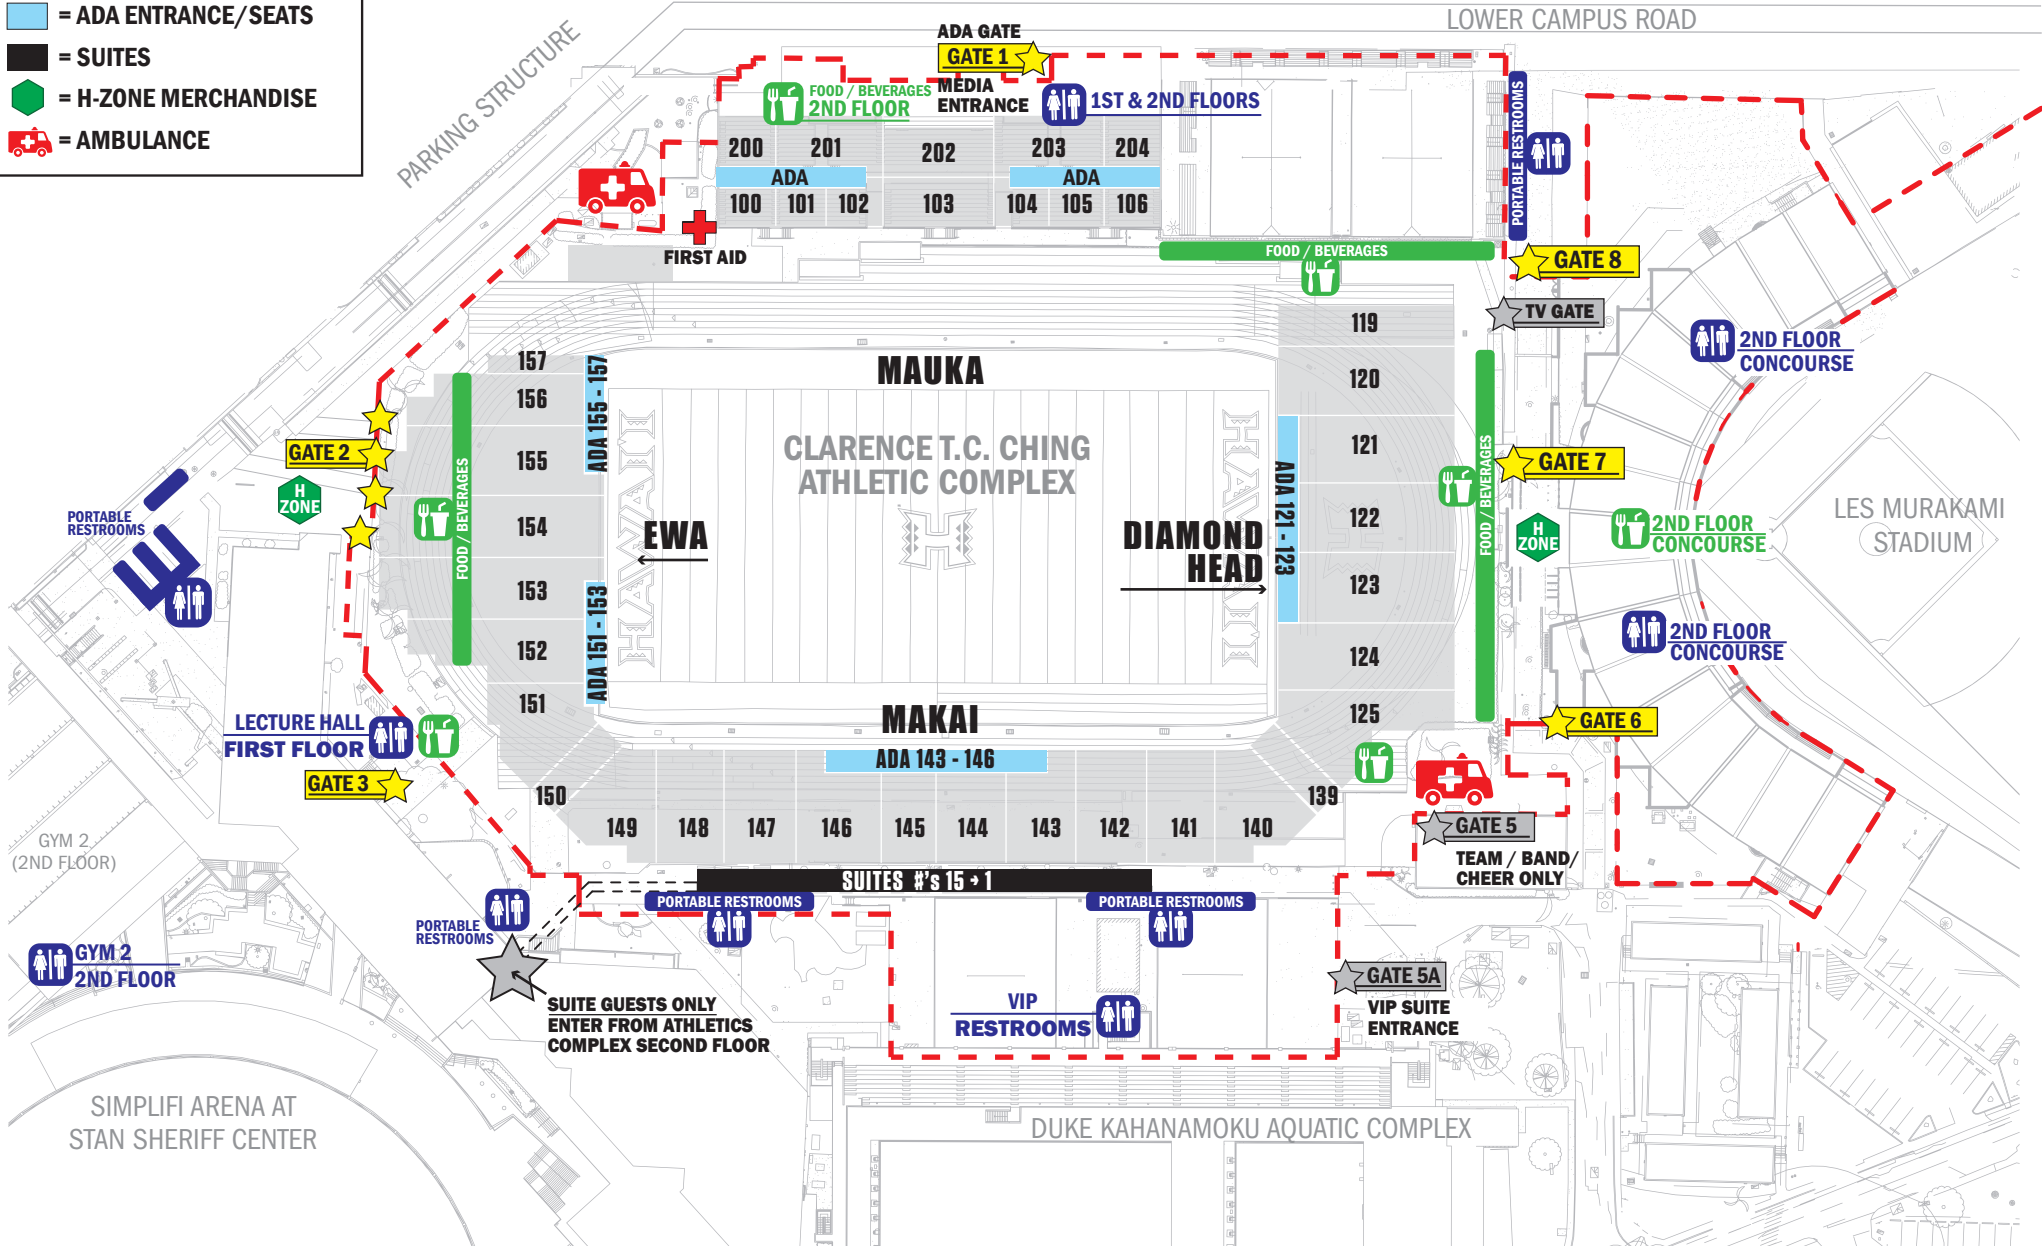

FOOTBALL GAME DAY KEY

- ★ = GATES OPEN TO PUBLIC
- ☆ = GATES CLOSED TO PUBLIC
- 🍴 = FOOD & BEVERAGE
- 🚻 = RESTROOMS
- 🚑 = FIRST AID
- ♿ = ADA ENTRANCE/SEATS
- 🛋 = SUITES
- 🏠 = H-ZONE MERCHANDISE
- 🚒 = AMBULANCE

HHSAA FOOTBALL MAP

CLARENCE T.C. CHING ATHLETIC COMPLEX

--- RED DOTTED LINE = PERIMETER OF CLARENCE T.C. CHING ATHLETICS COMPLEX