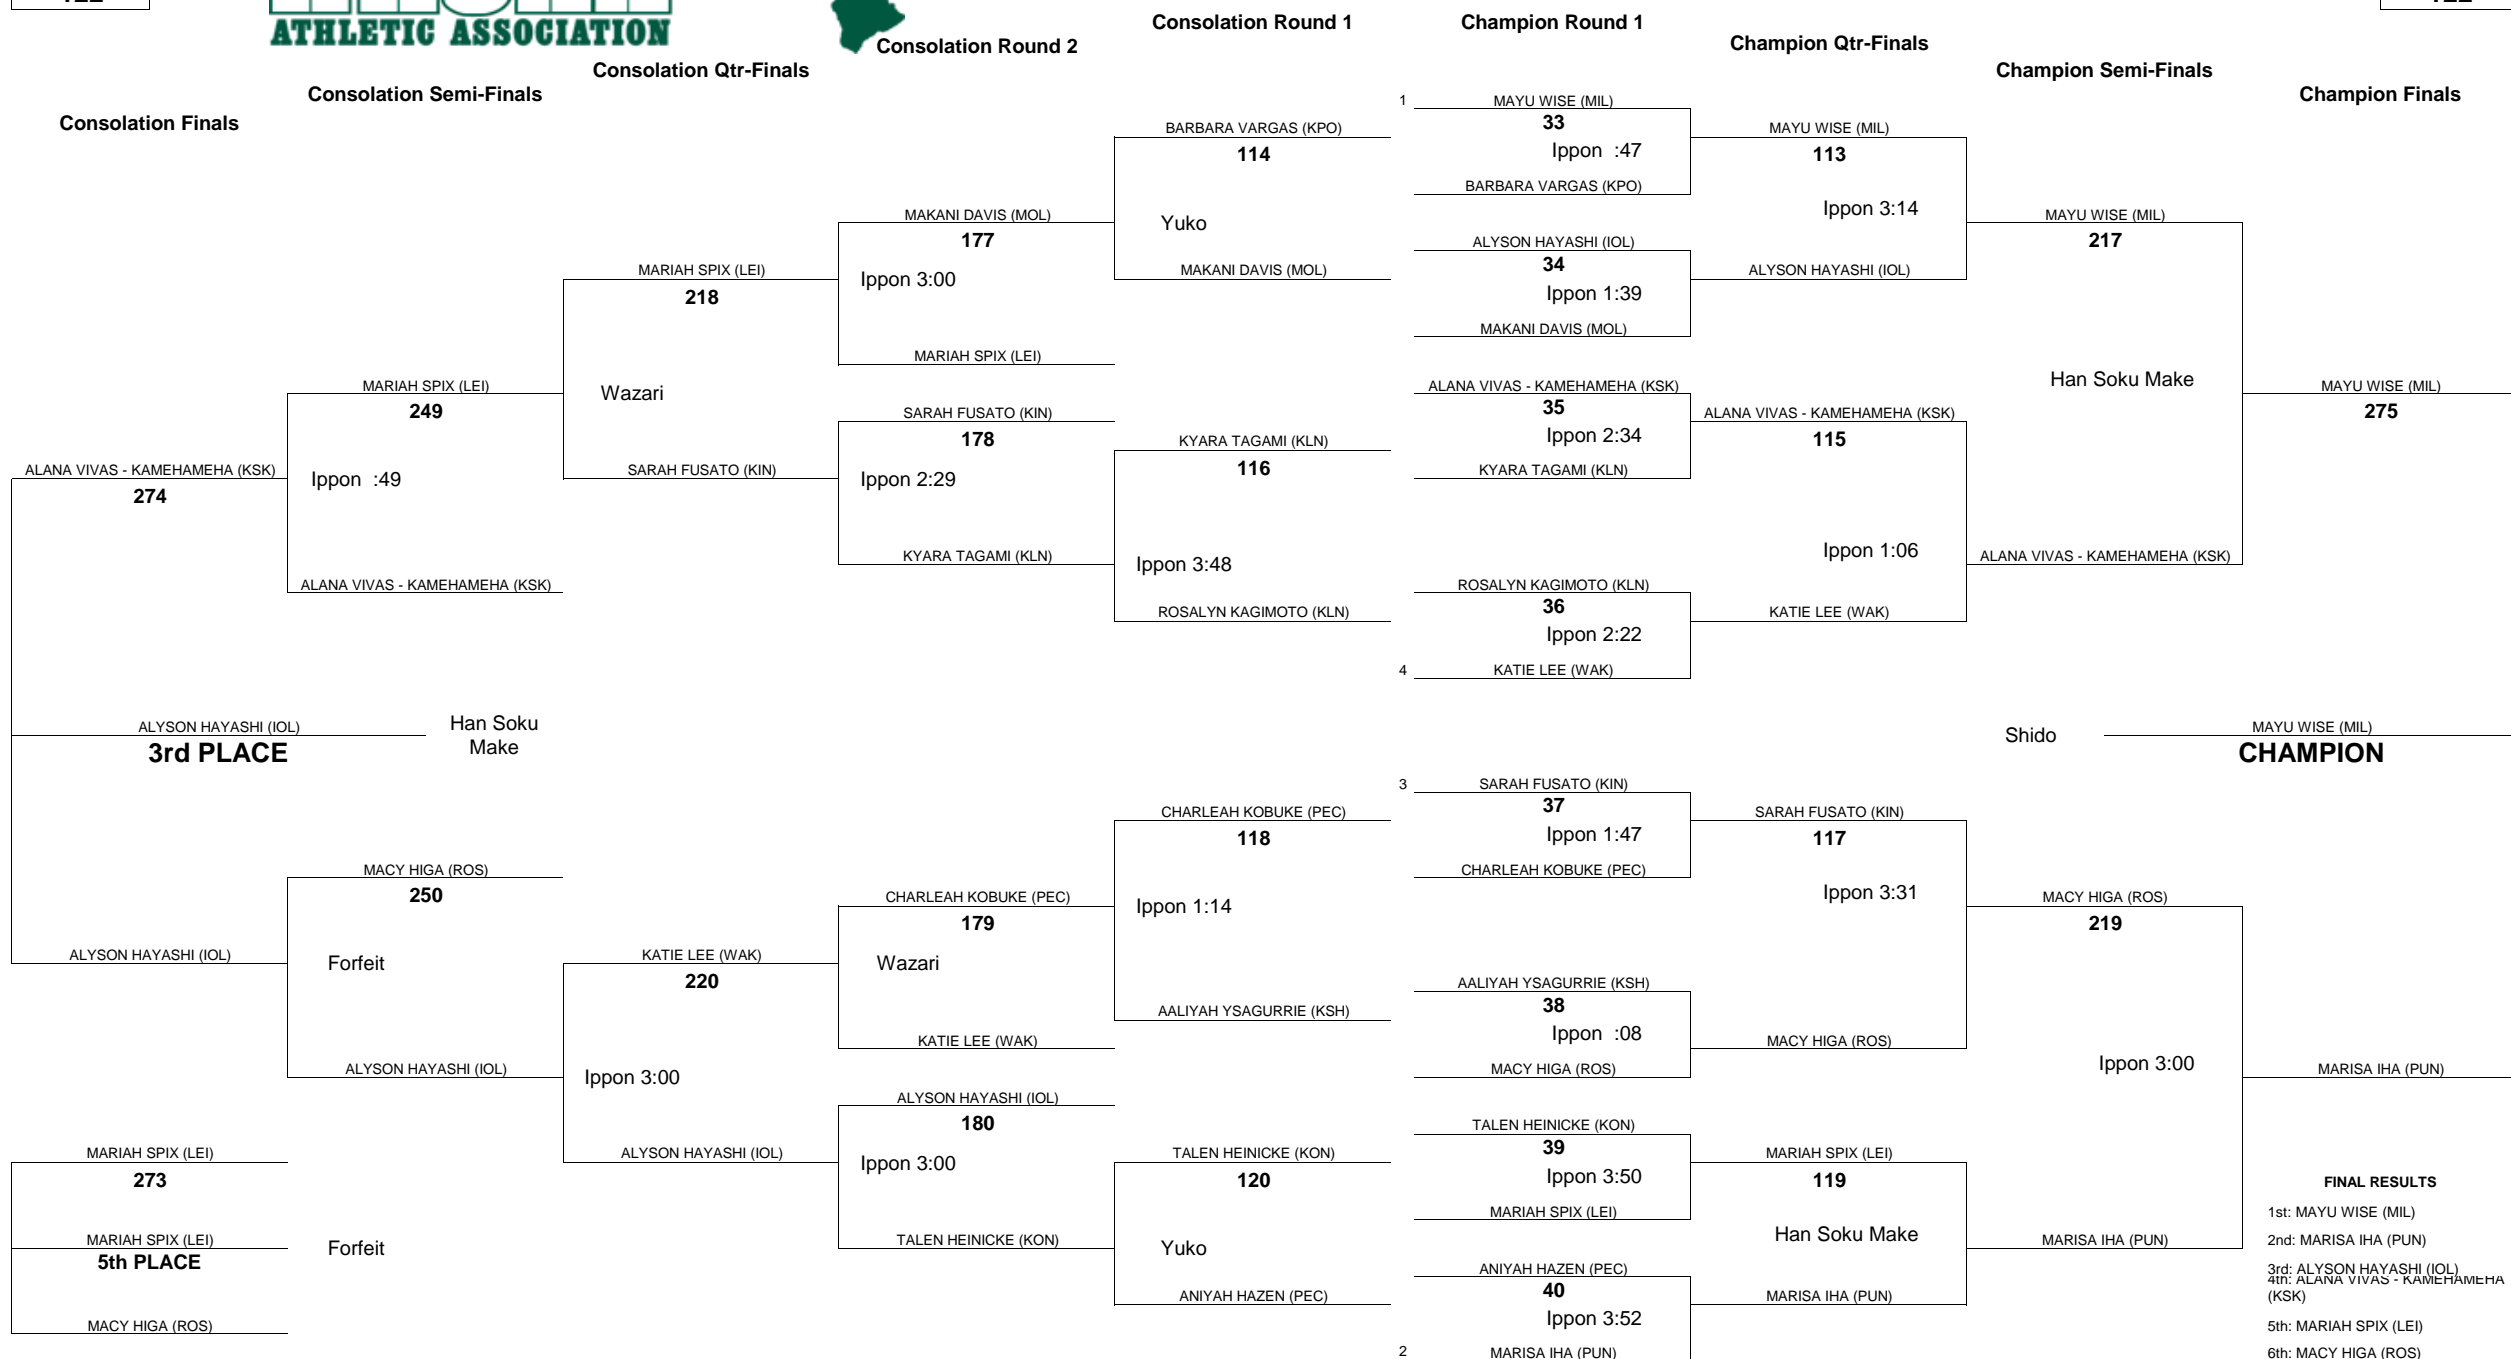

HAWAII HIGH SCHOOL ATHLETIC ASSOCIATION 2018 GIRLS JUDO CHAMPIONSHIPS

WEIGHT CLASS

122

WEIGHT CLASS

122