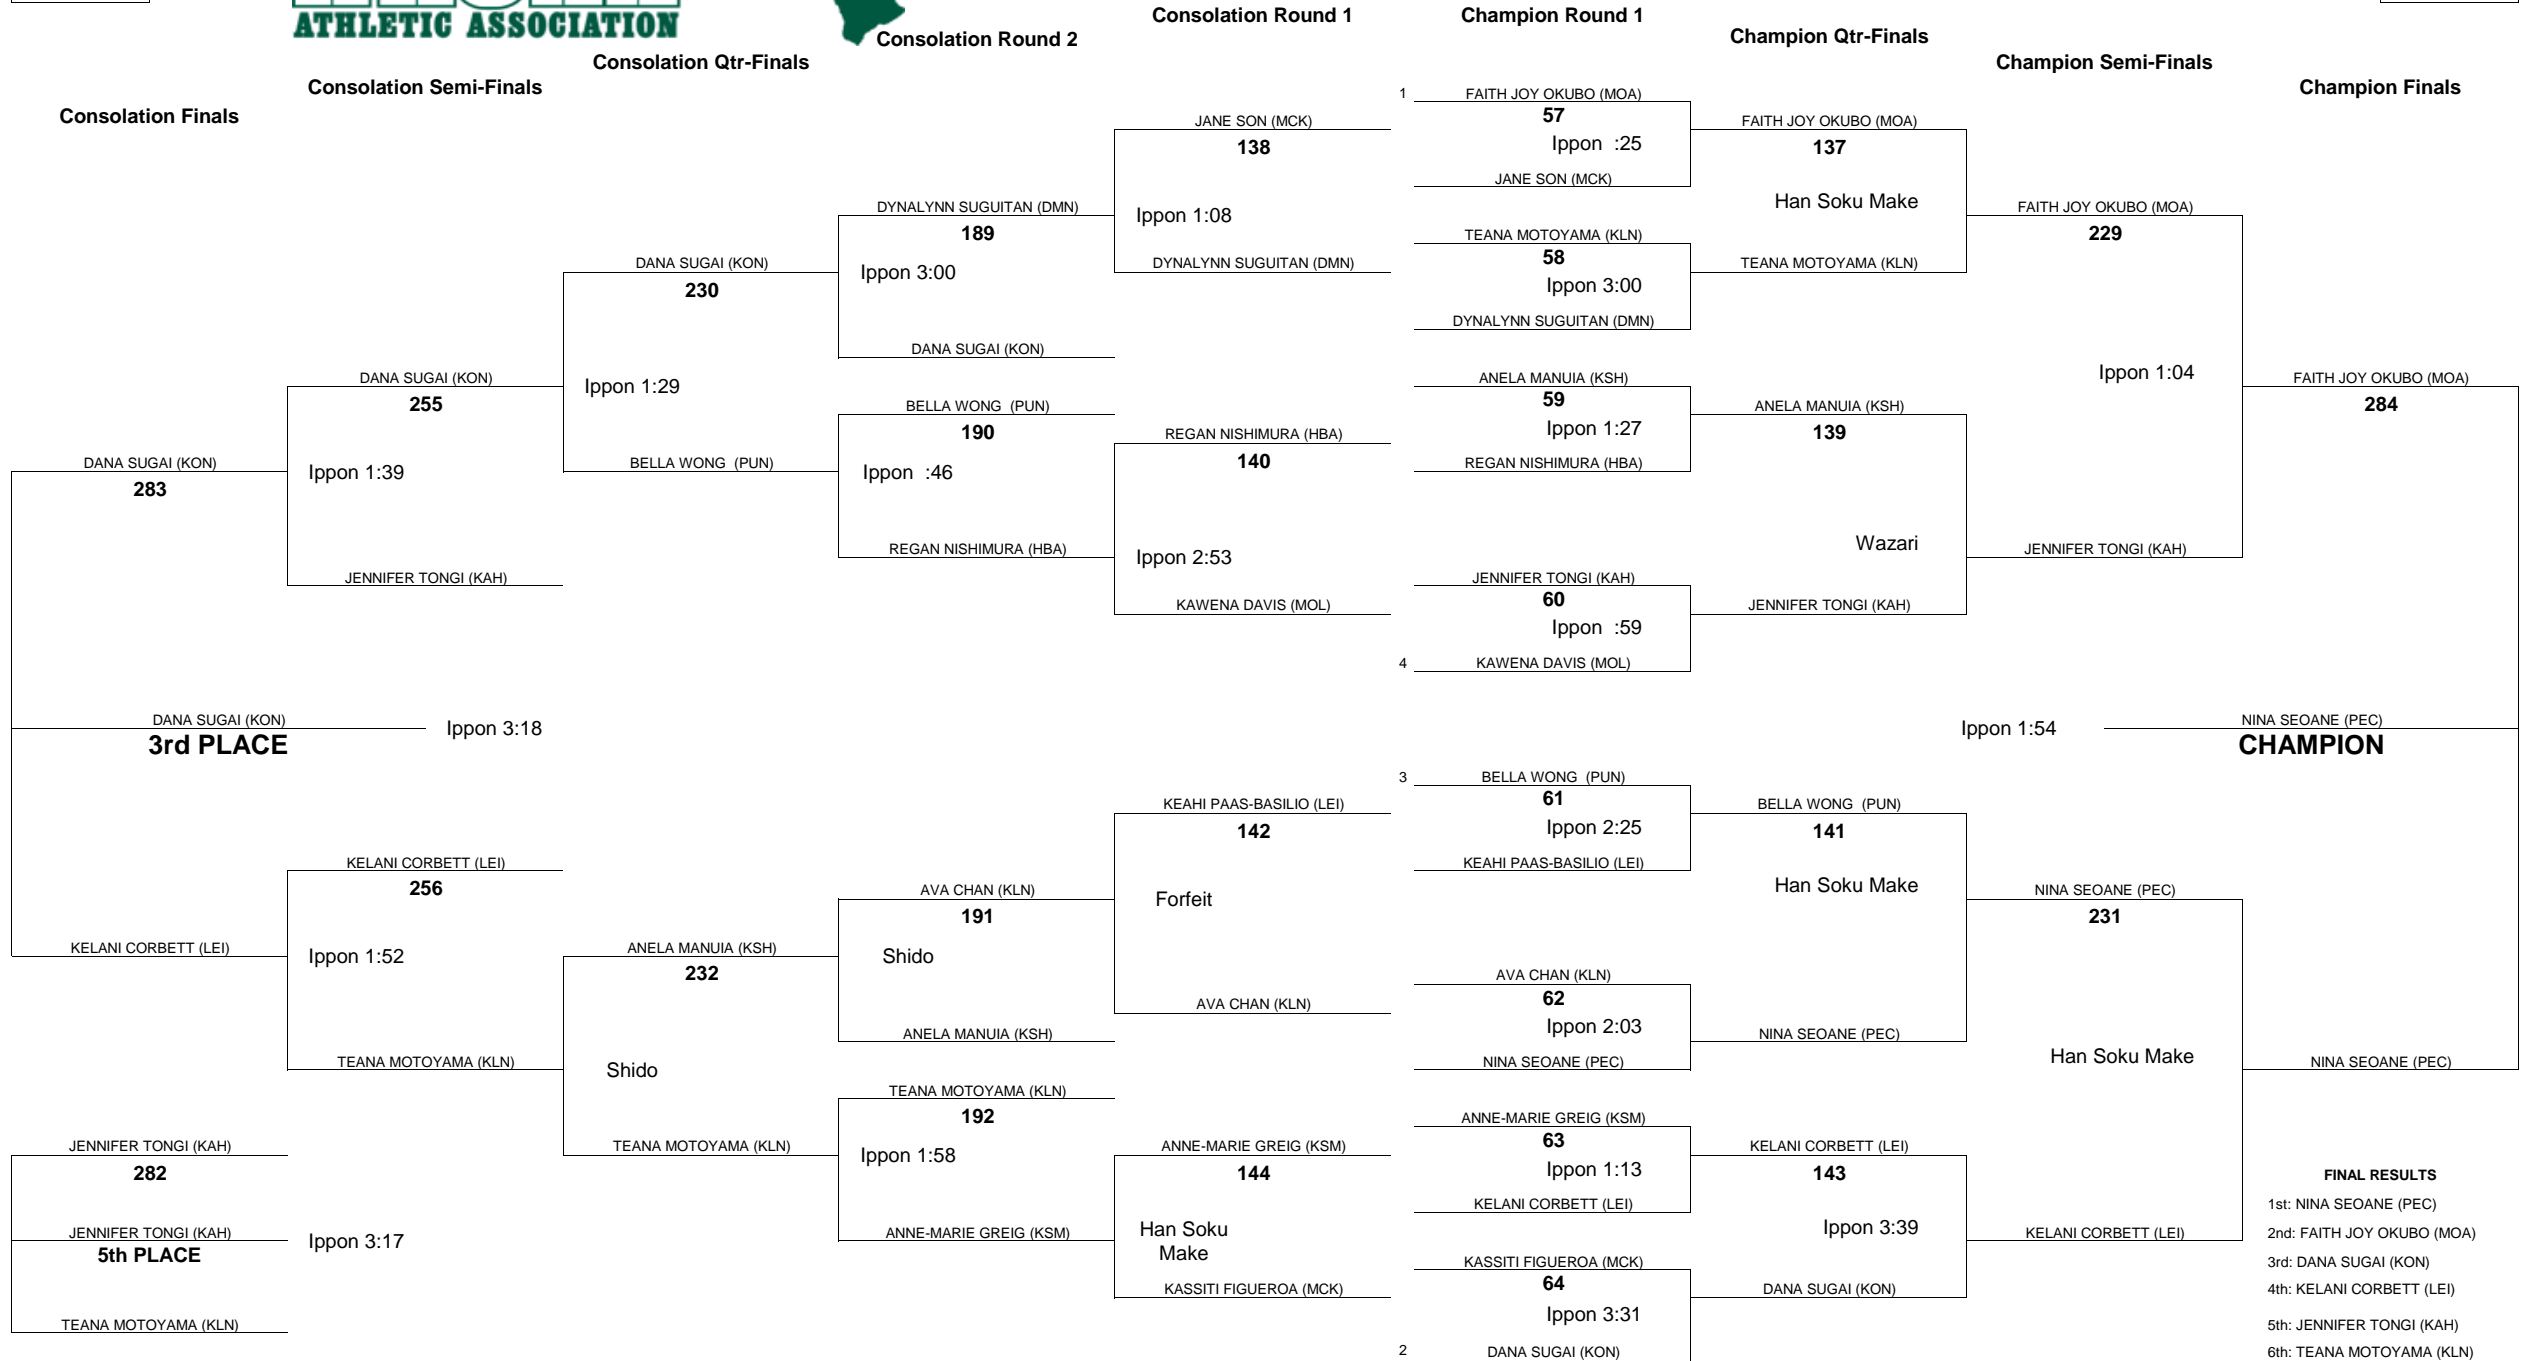

HAWAII HIGH SCHOOL ATHLETIC ASSOCIATION 2018 GIRLS JUDO CHAMPIONSHIPS

WEIGHT CLASS
172

WEIGHT CLASS
172

- FINAL RESULTS**
- 1st: KAPOINA BAILEY (KON)
 - 2nd: ALANA DELA PENA (MOA)
 - 3rd: JAYDA TOLEAFOA (AIE)
 - 4th: MELISSA KANSOU (PEC)
 - 5th: MICHELLE TANUVASA (PEC)
 - 6th: JAYE LEE-KAIWI (KEU)