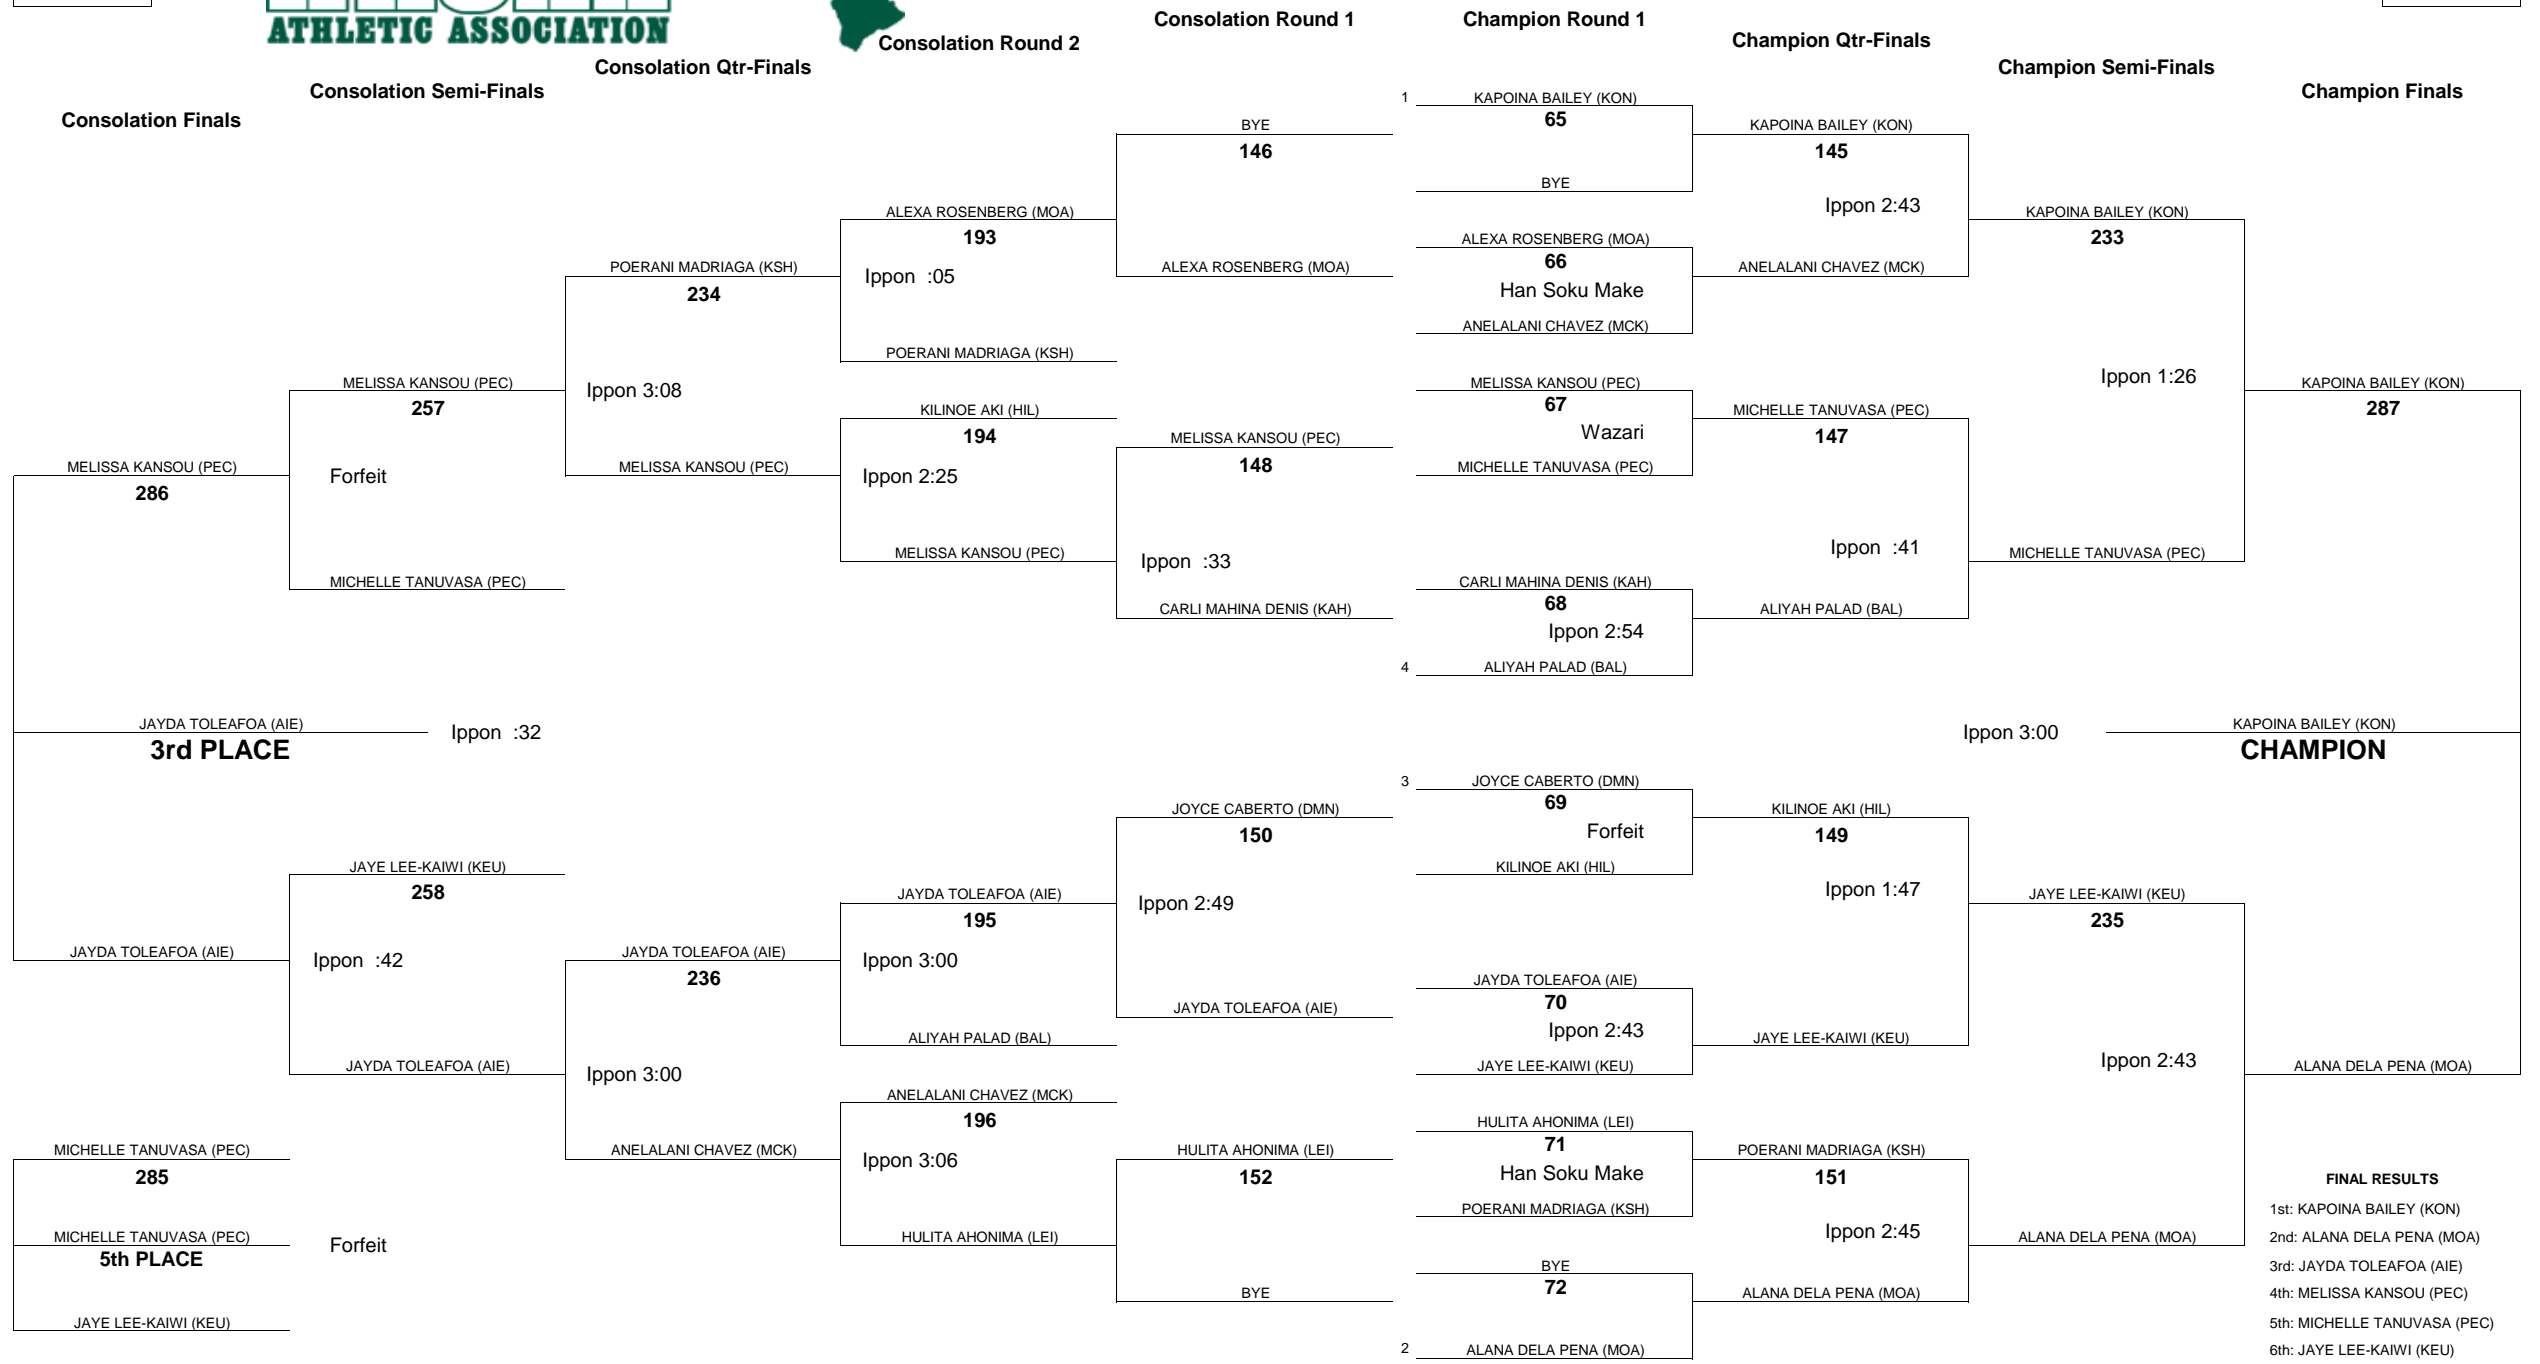

HAWAII HIGH SCHOOL ATHLETIC ASSOCIATION 2018 GIRLS JUDO CHAMPIONSHIPS

WEIGHT CLASS
172

WEIGHT CLASS
172

- FINAL RESULTS**
- 1st: KAPOINA BAILEY (KON)
 - 2nd: ALANA DELA PENA (MOA)
 - 3rd: JAYDA TOLEAFOA (AIE)
 - 4th: MELISSA KANSOU (PEC)
 - 5th: MICHELLE TANUVASA (PEC)
 - 6th: JAYE LEE-KAIWI (KEU)