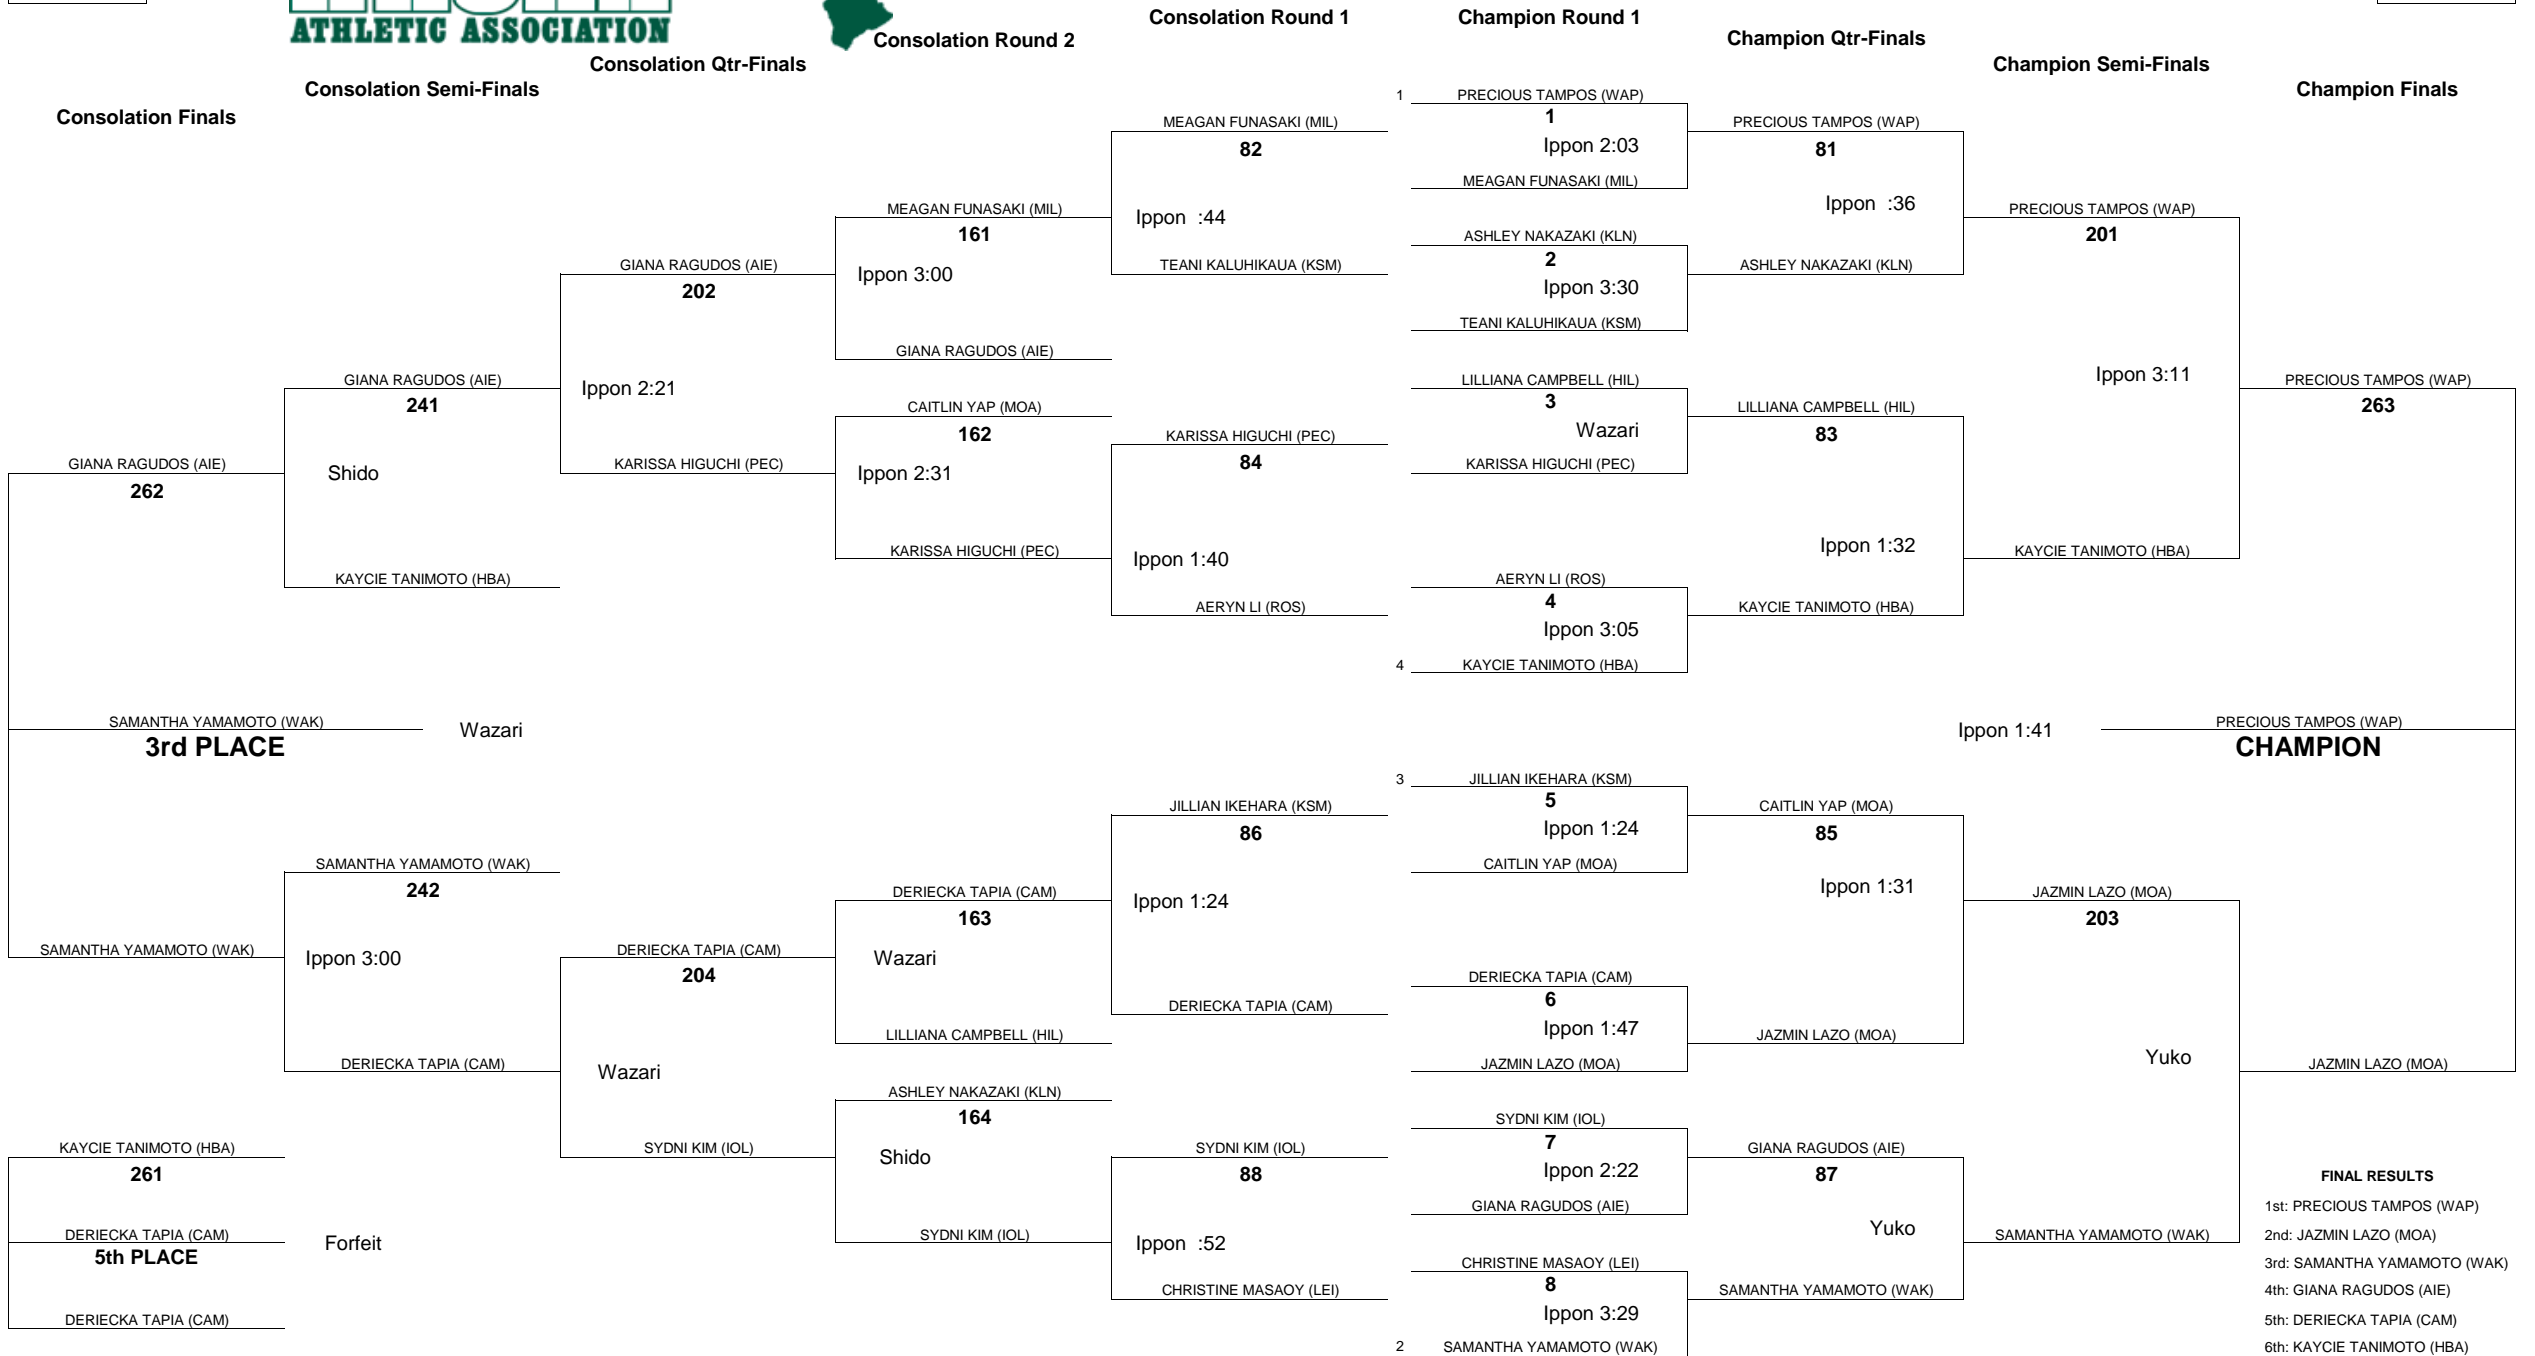

WEIGHT CLASS

98

HAWAII HIGH SCHOOL ATHLETIC ASSOCIATION 2018 GIRLS JUDO CHAMPIONSHIPS

WEIGHT CLASS

98

HAWAII HIGH SCHOOL ATHLETIC ASSOCIATION 2018 GIRLS JUDO CHAMPIONSHIPS

WEIGHT CLASS

103