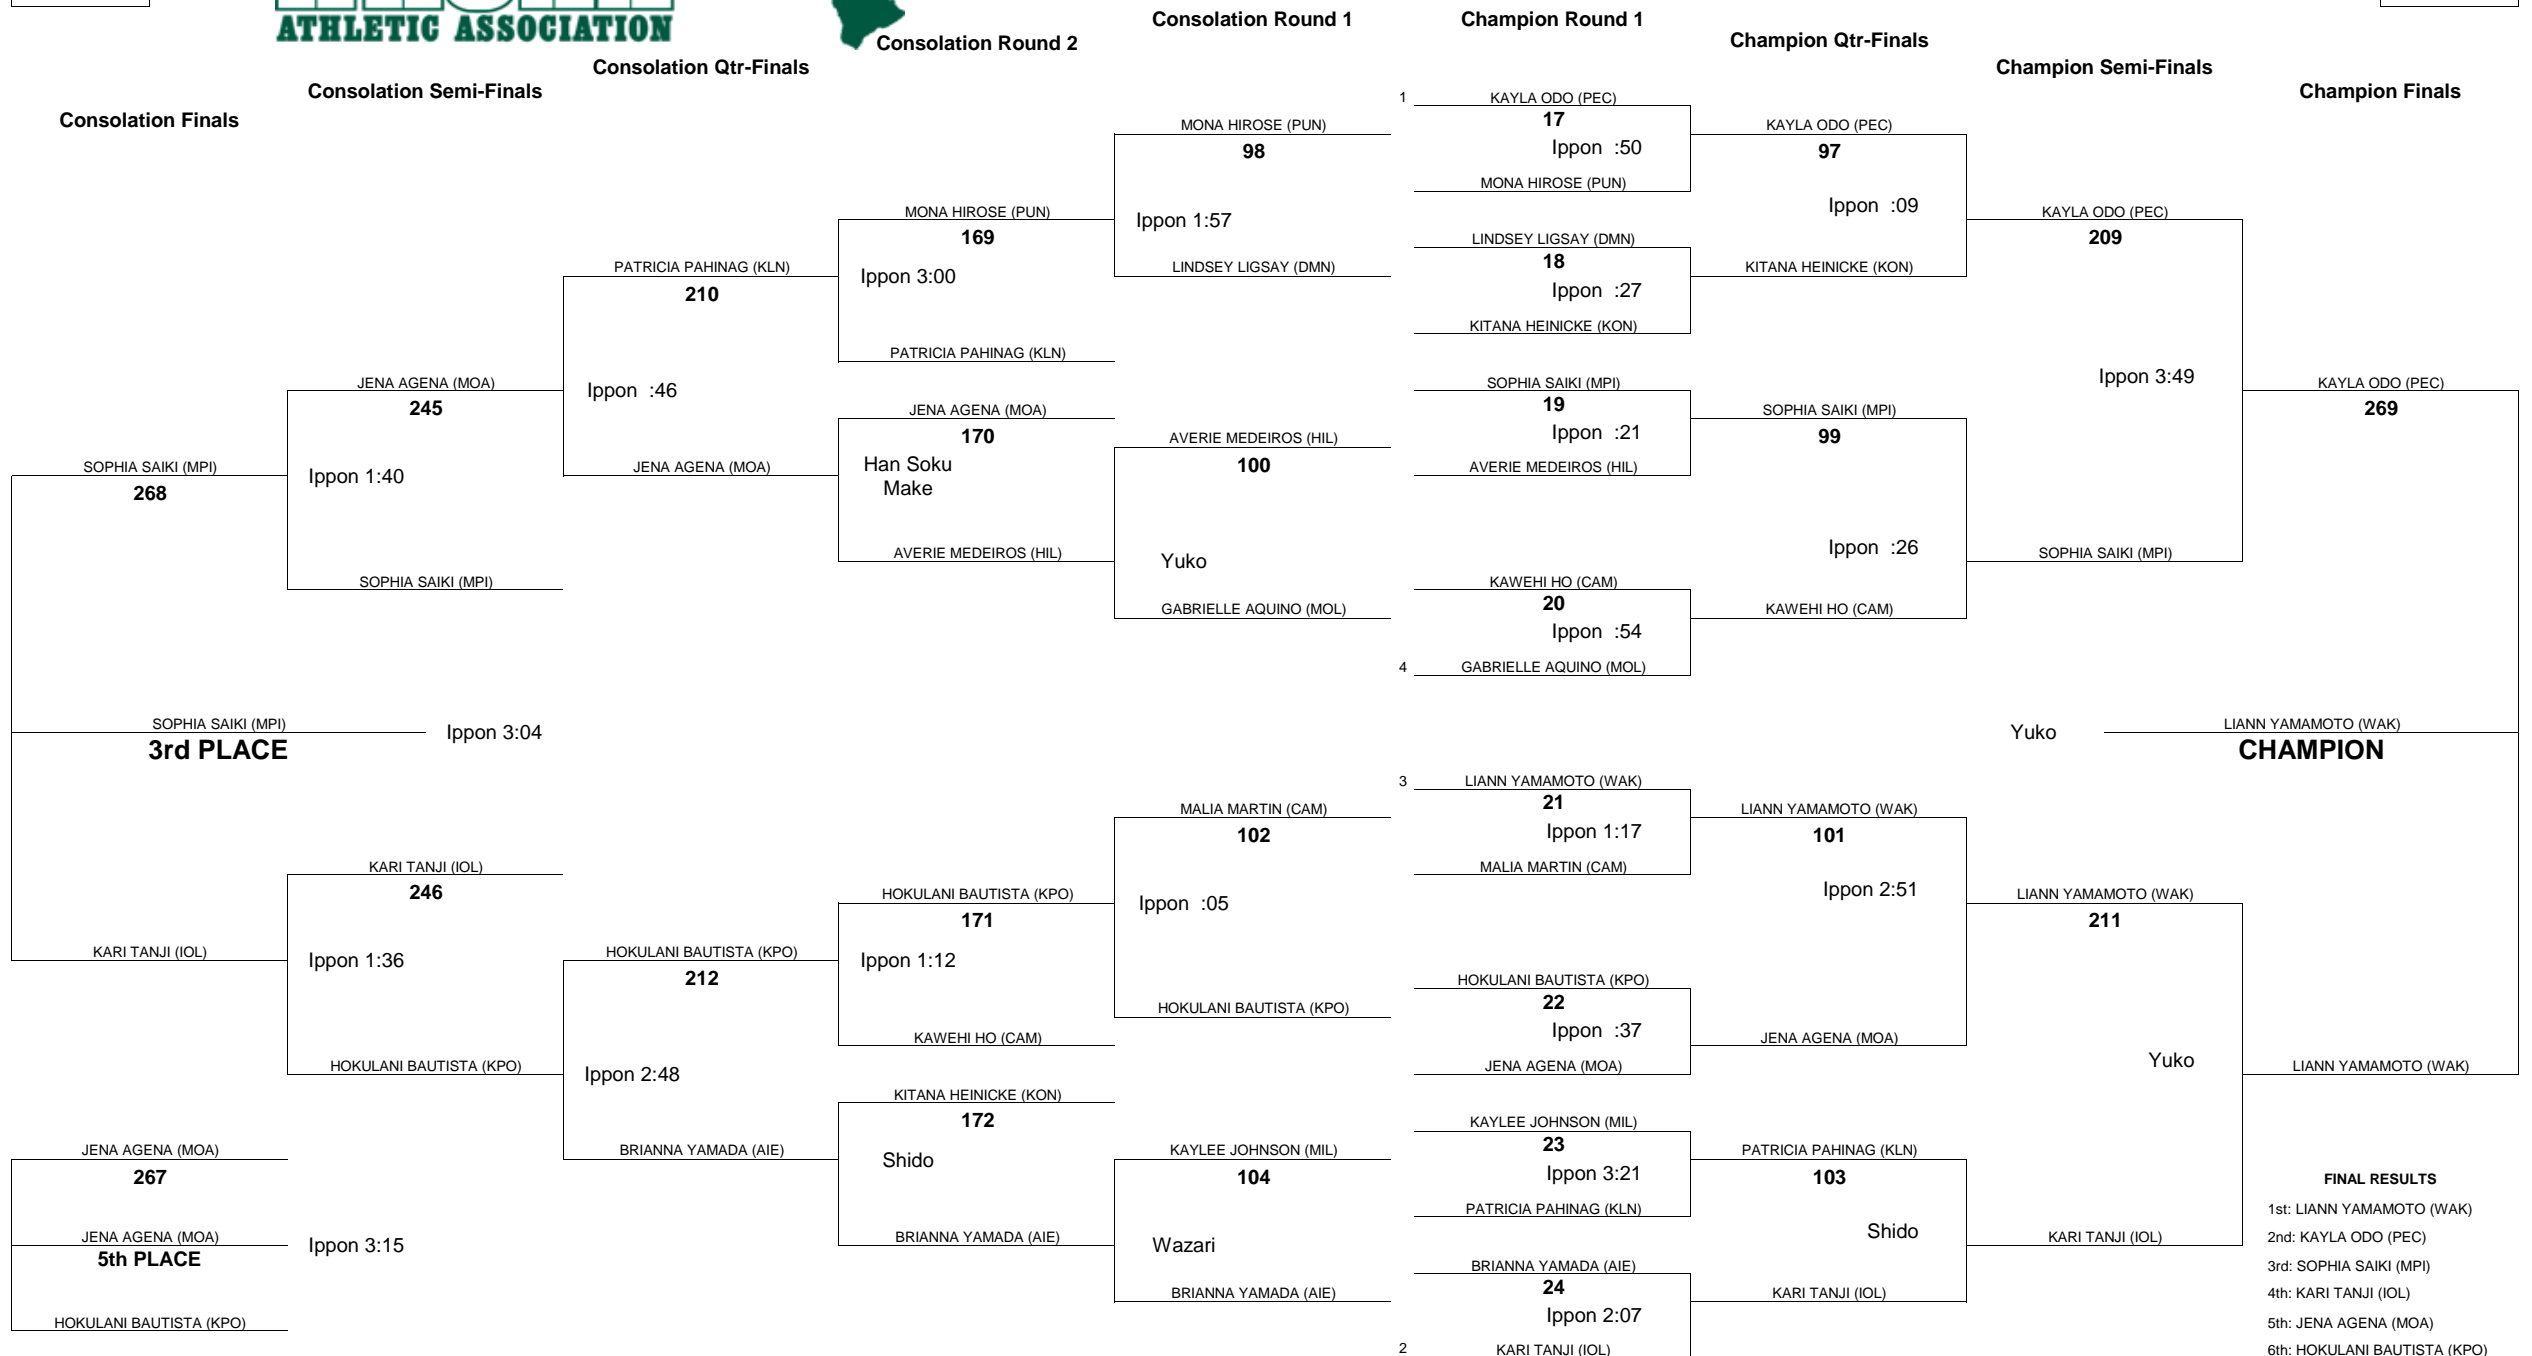

WEIGHT CLASS

103

HAWAII HIGH SCHOOL ATHLETIC ASSOCIATION 2018 GIRLS JUDO CHAMPIONSHIPS

WEIGHT CLASS

109

WEIGHT CLASS

109

HAWAII HIGH SCHOOL ATHLETIC ASSOCIATION 2018 GIRLS JUDO CHAMPIONSHIPS