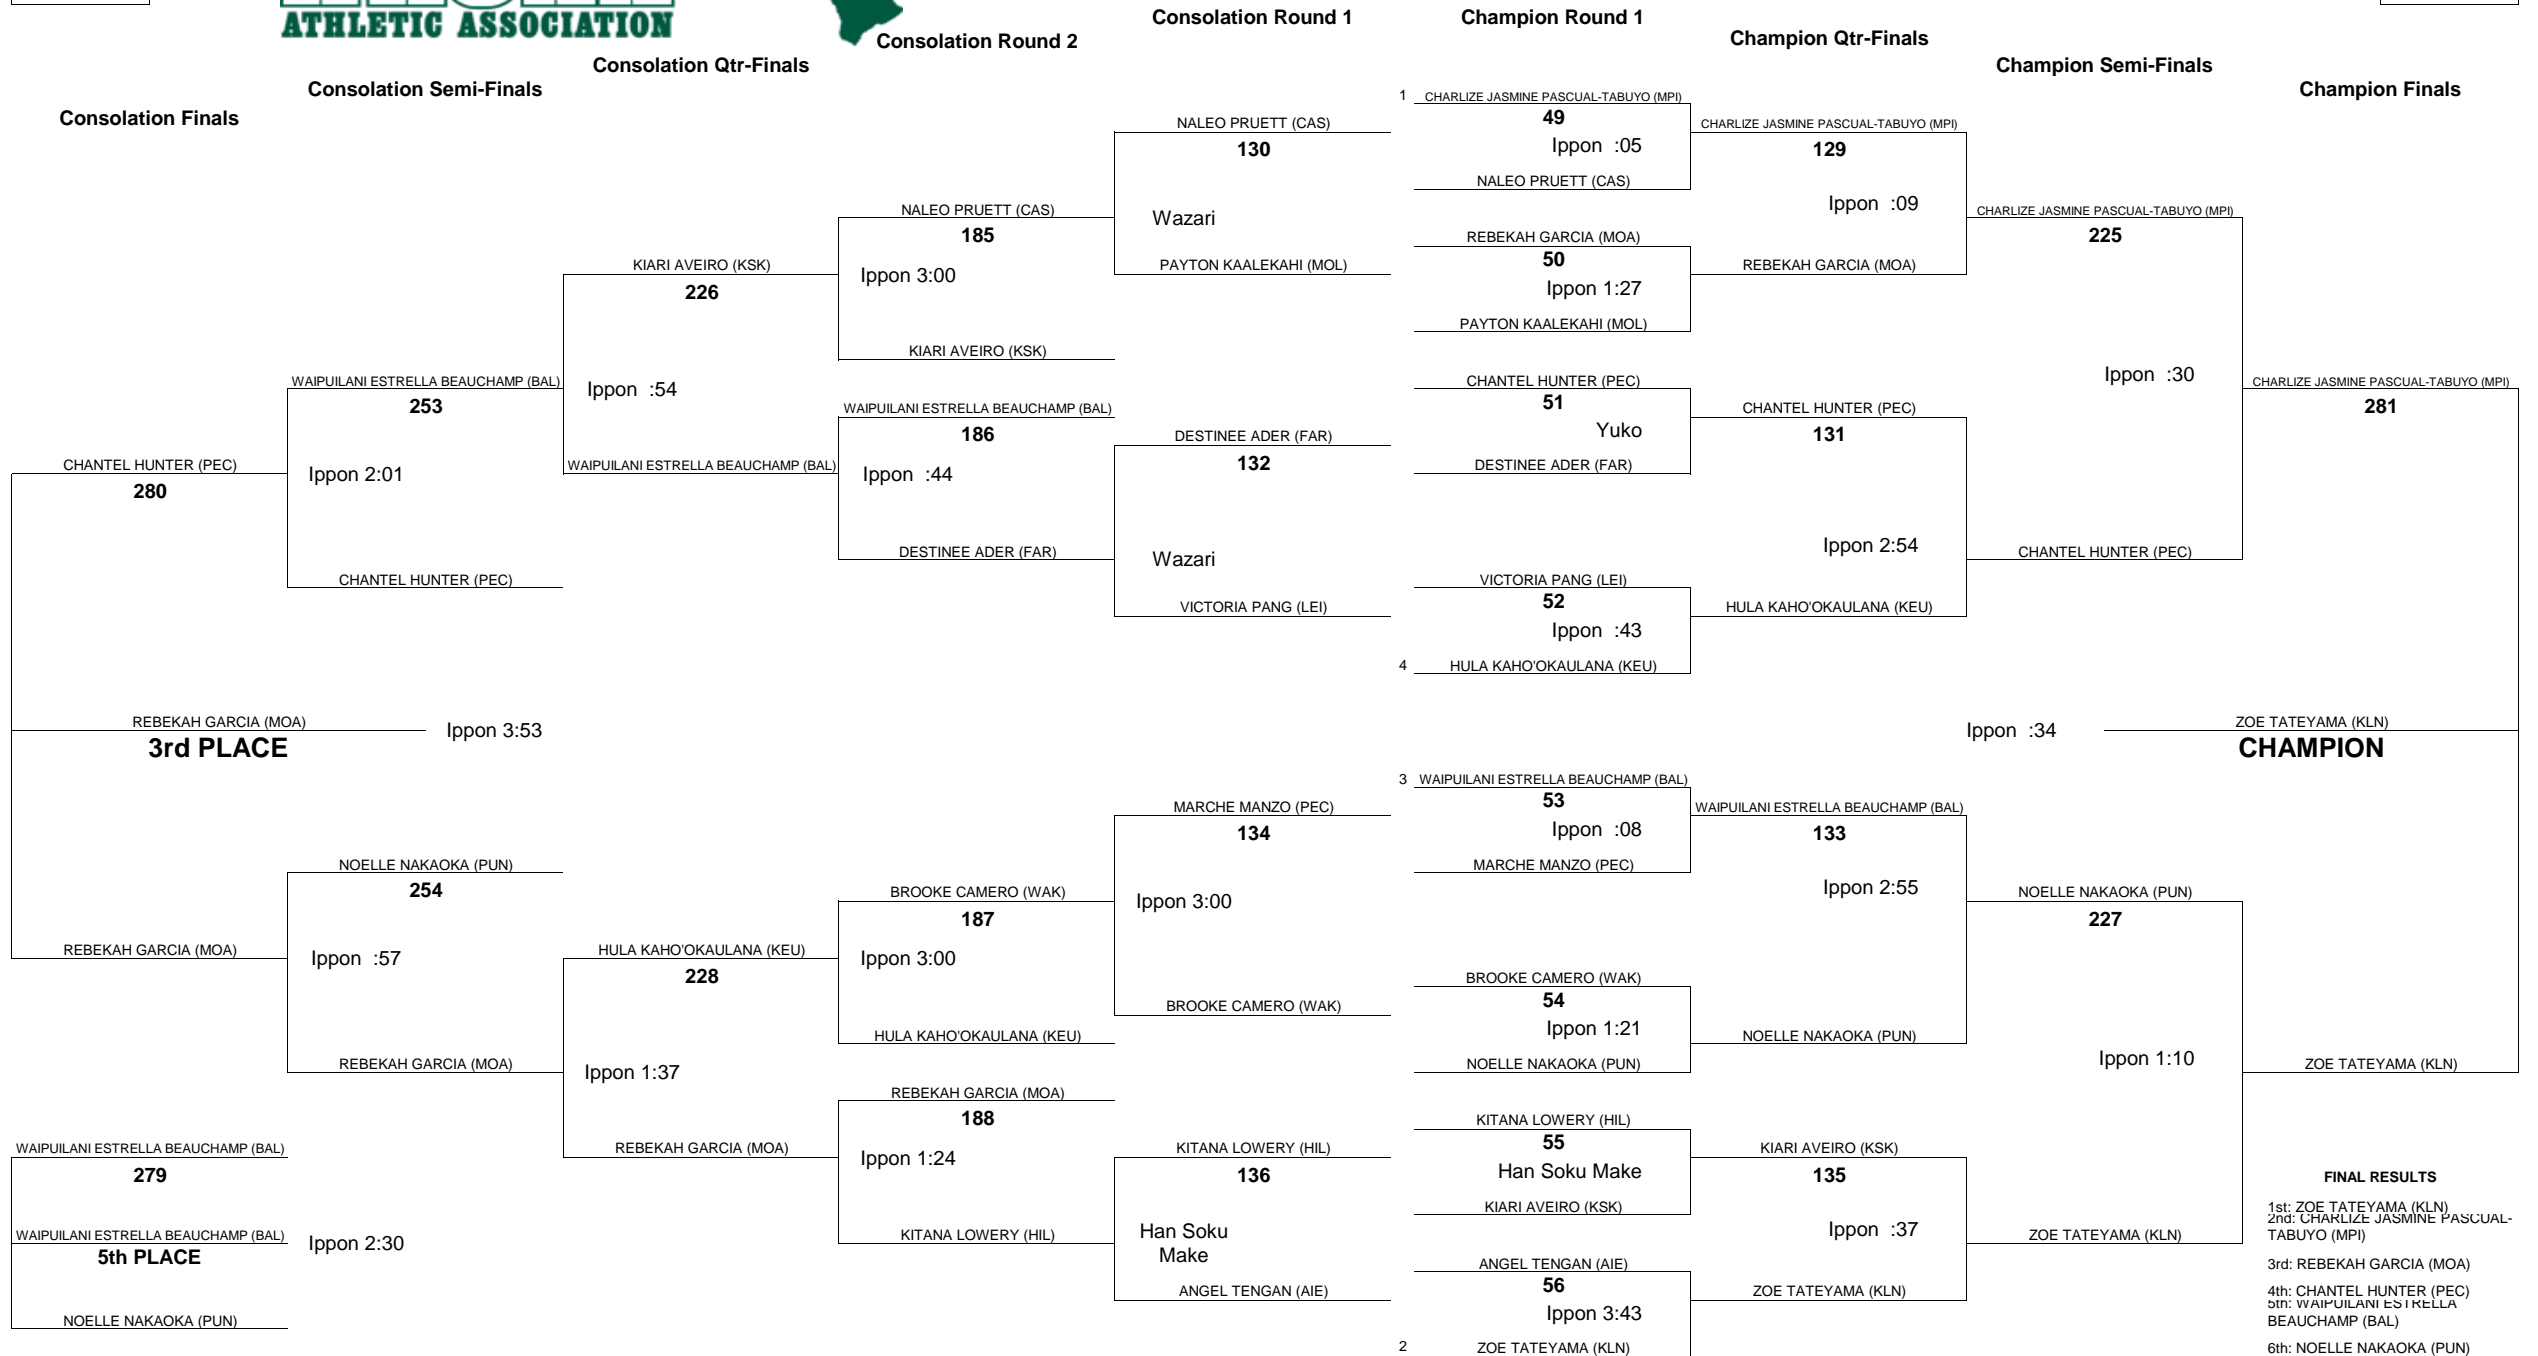

HAWAII HIGH SCHOOL ATHLETIC ASSOCIATION 2018 GIRLS JUDO CHAMPIONSHIPS

WEIGHT CLASS

139

WEIGHT CLASS

139