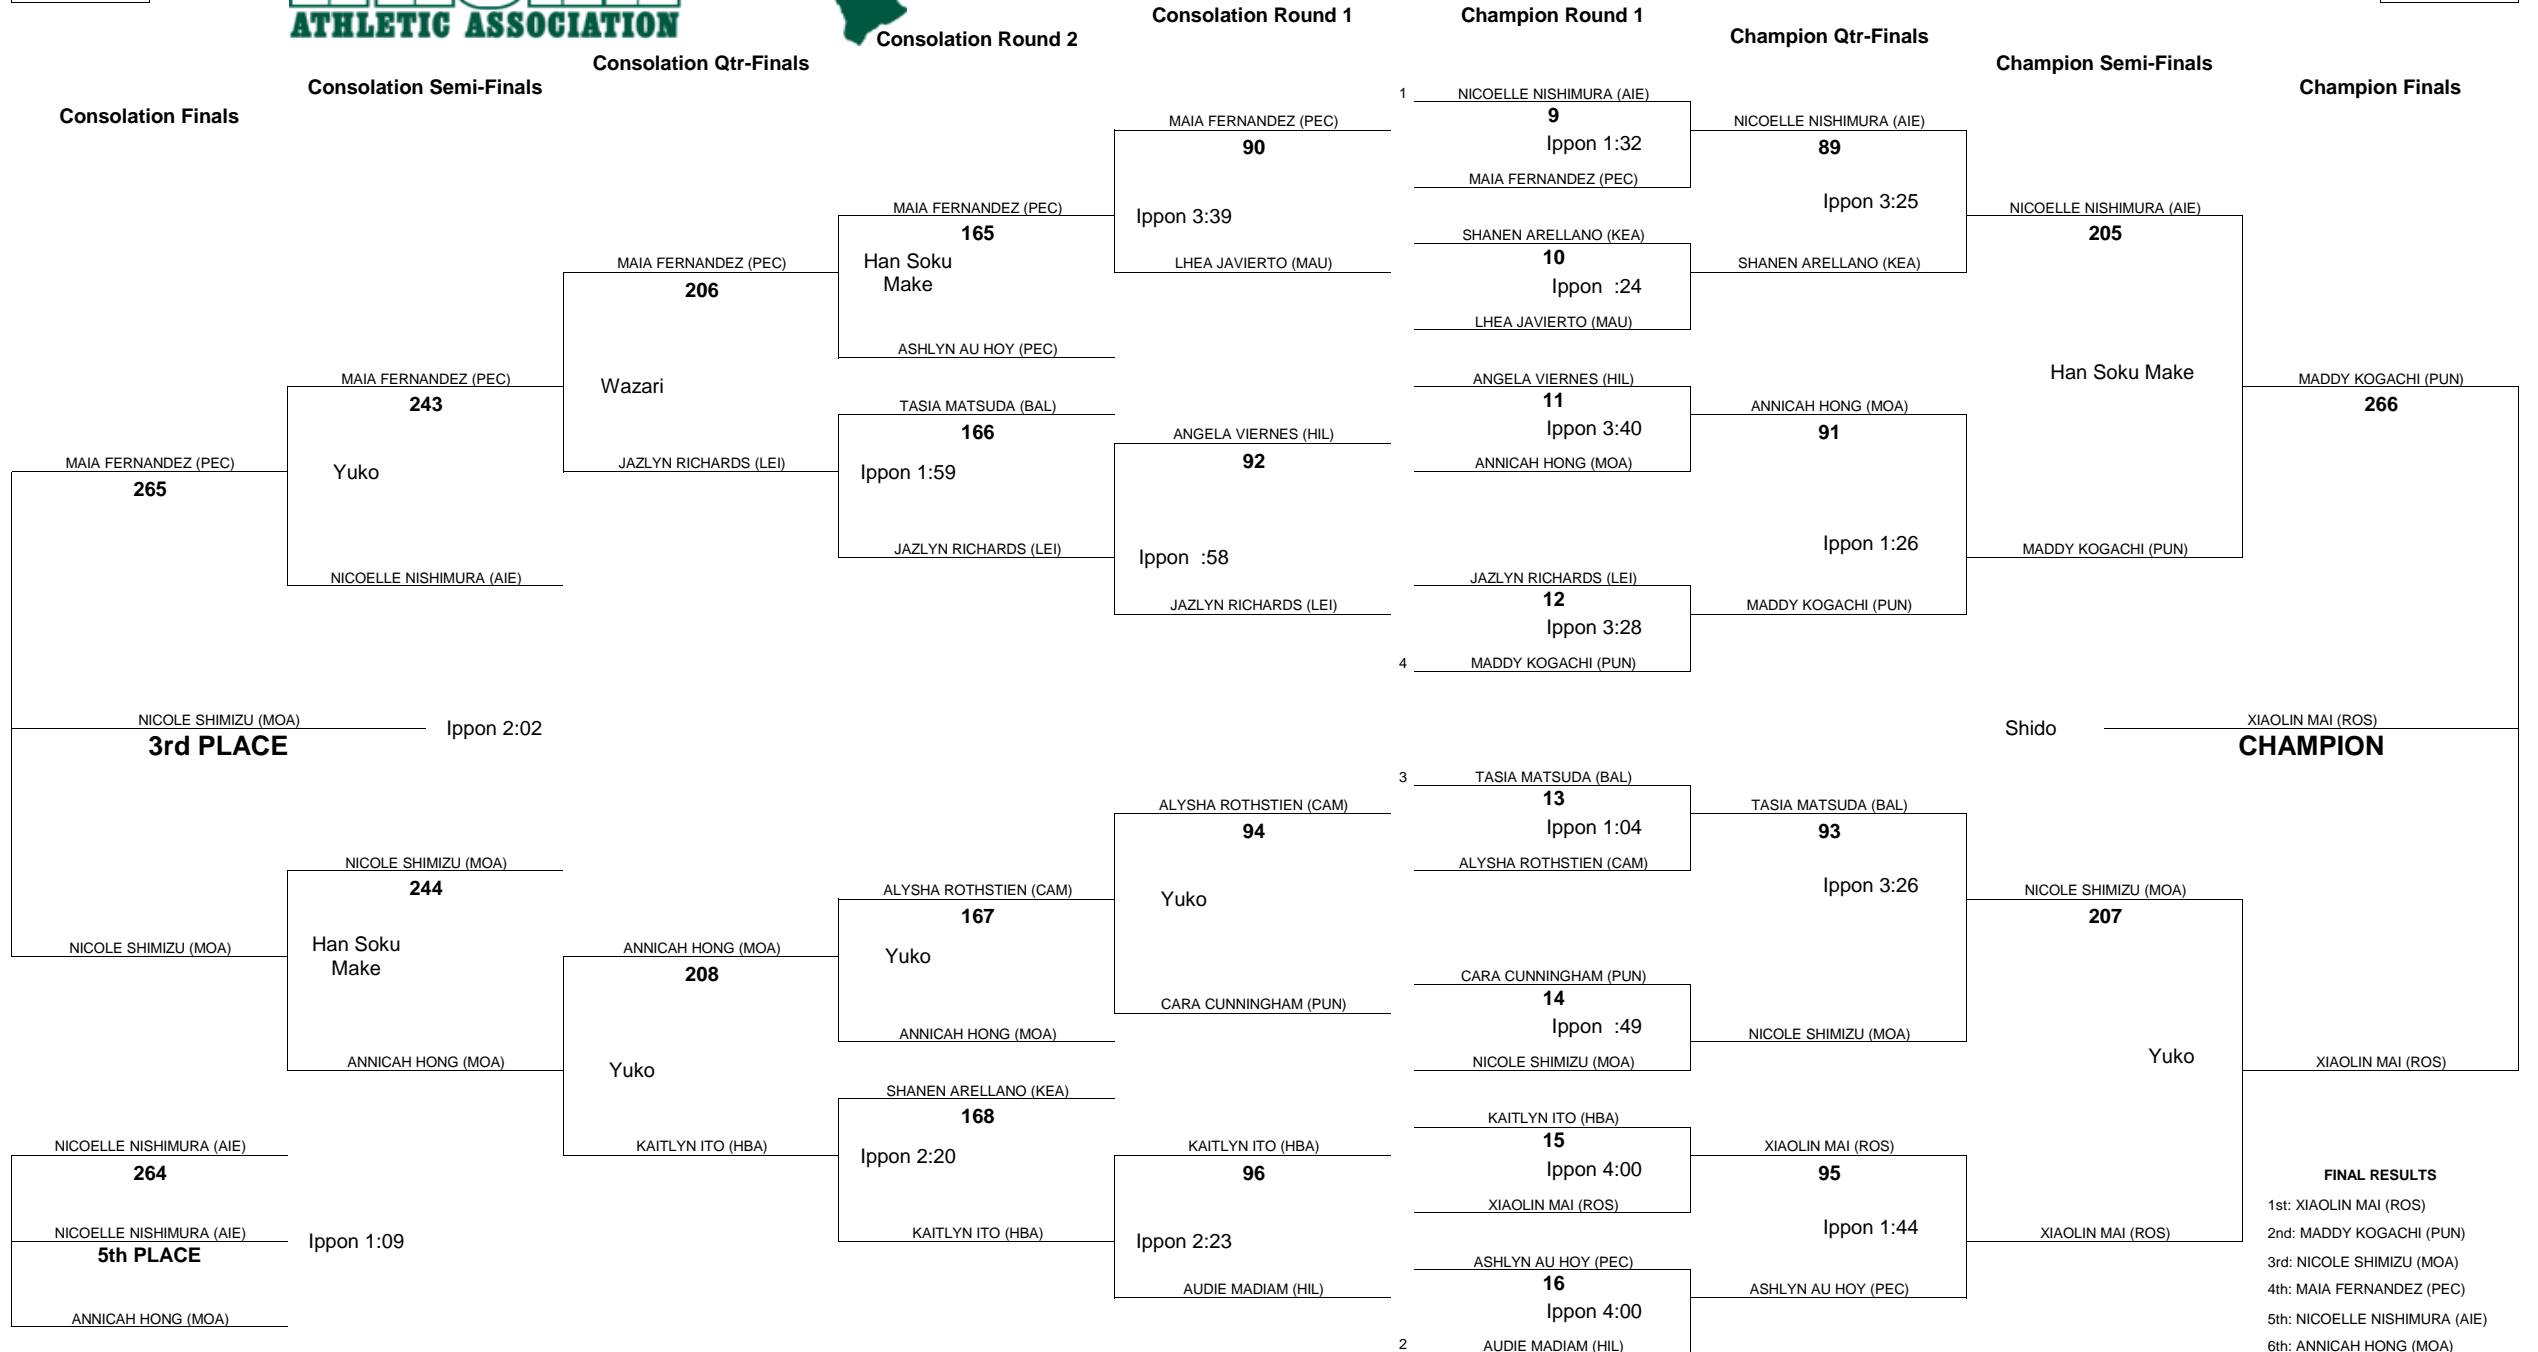

HAWAII HIGH SCHOOL ATHLETIC ASSOCIATION 2018 GIRLS JUDO CHAMPIONSHIPS

WEIGHT CLASS

103

WEIGHT CLASS

103