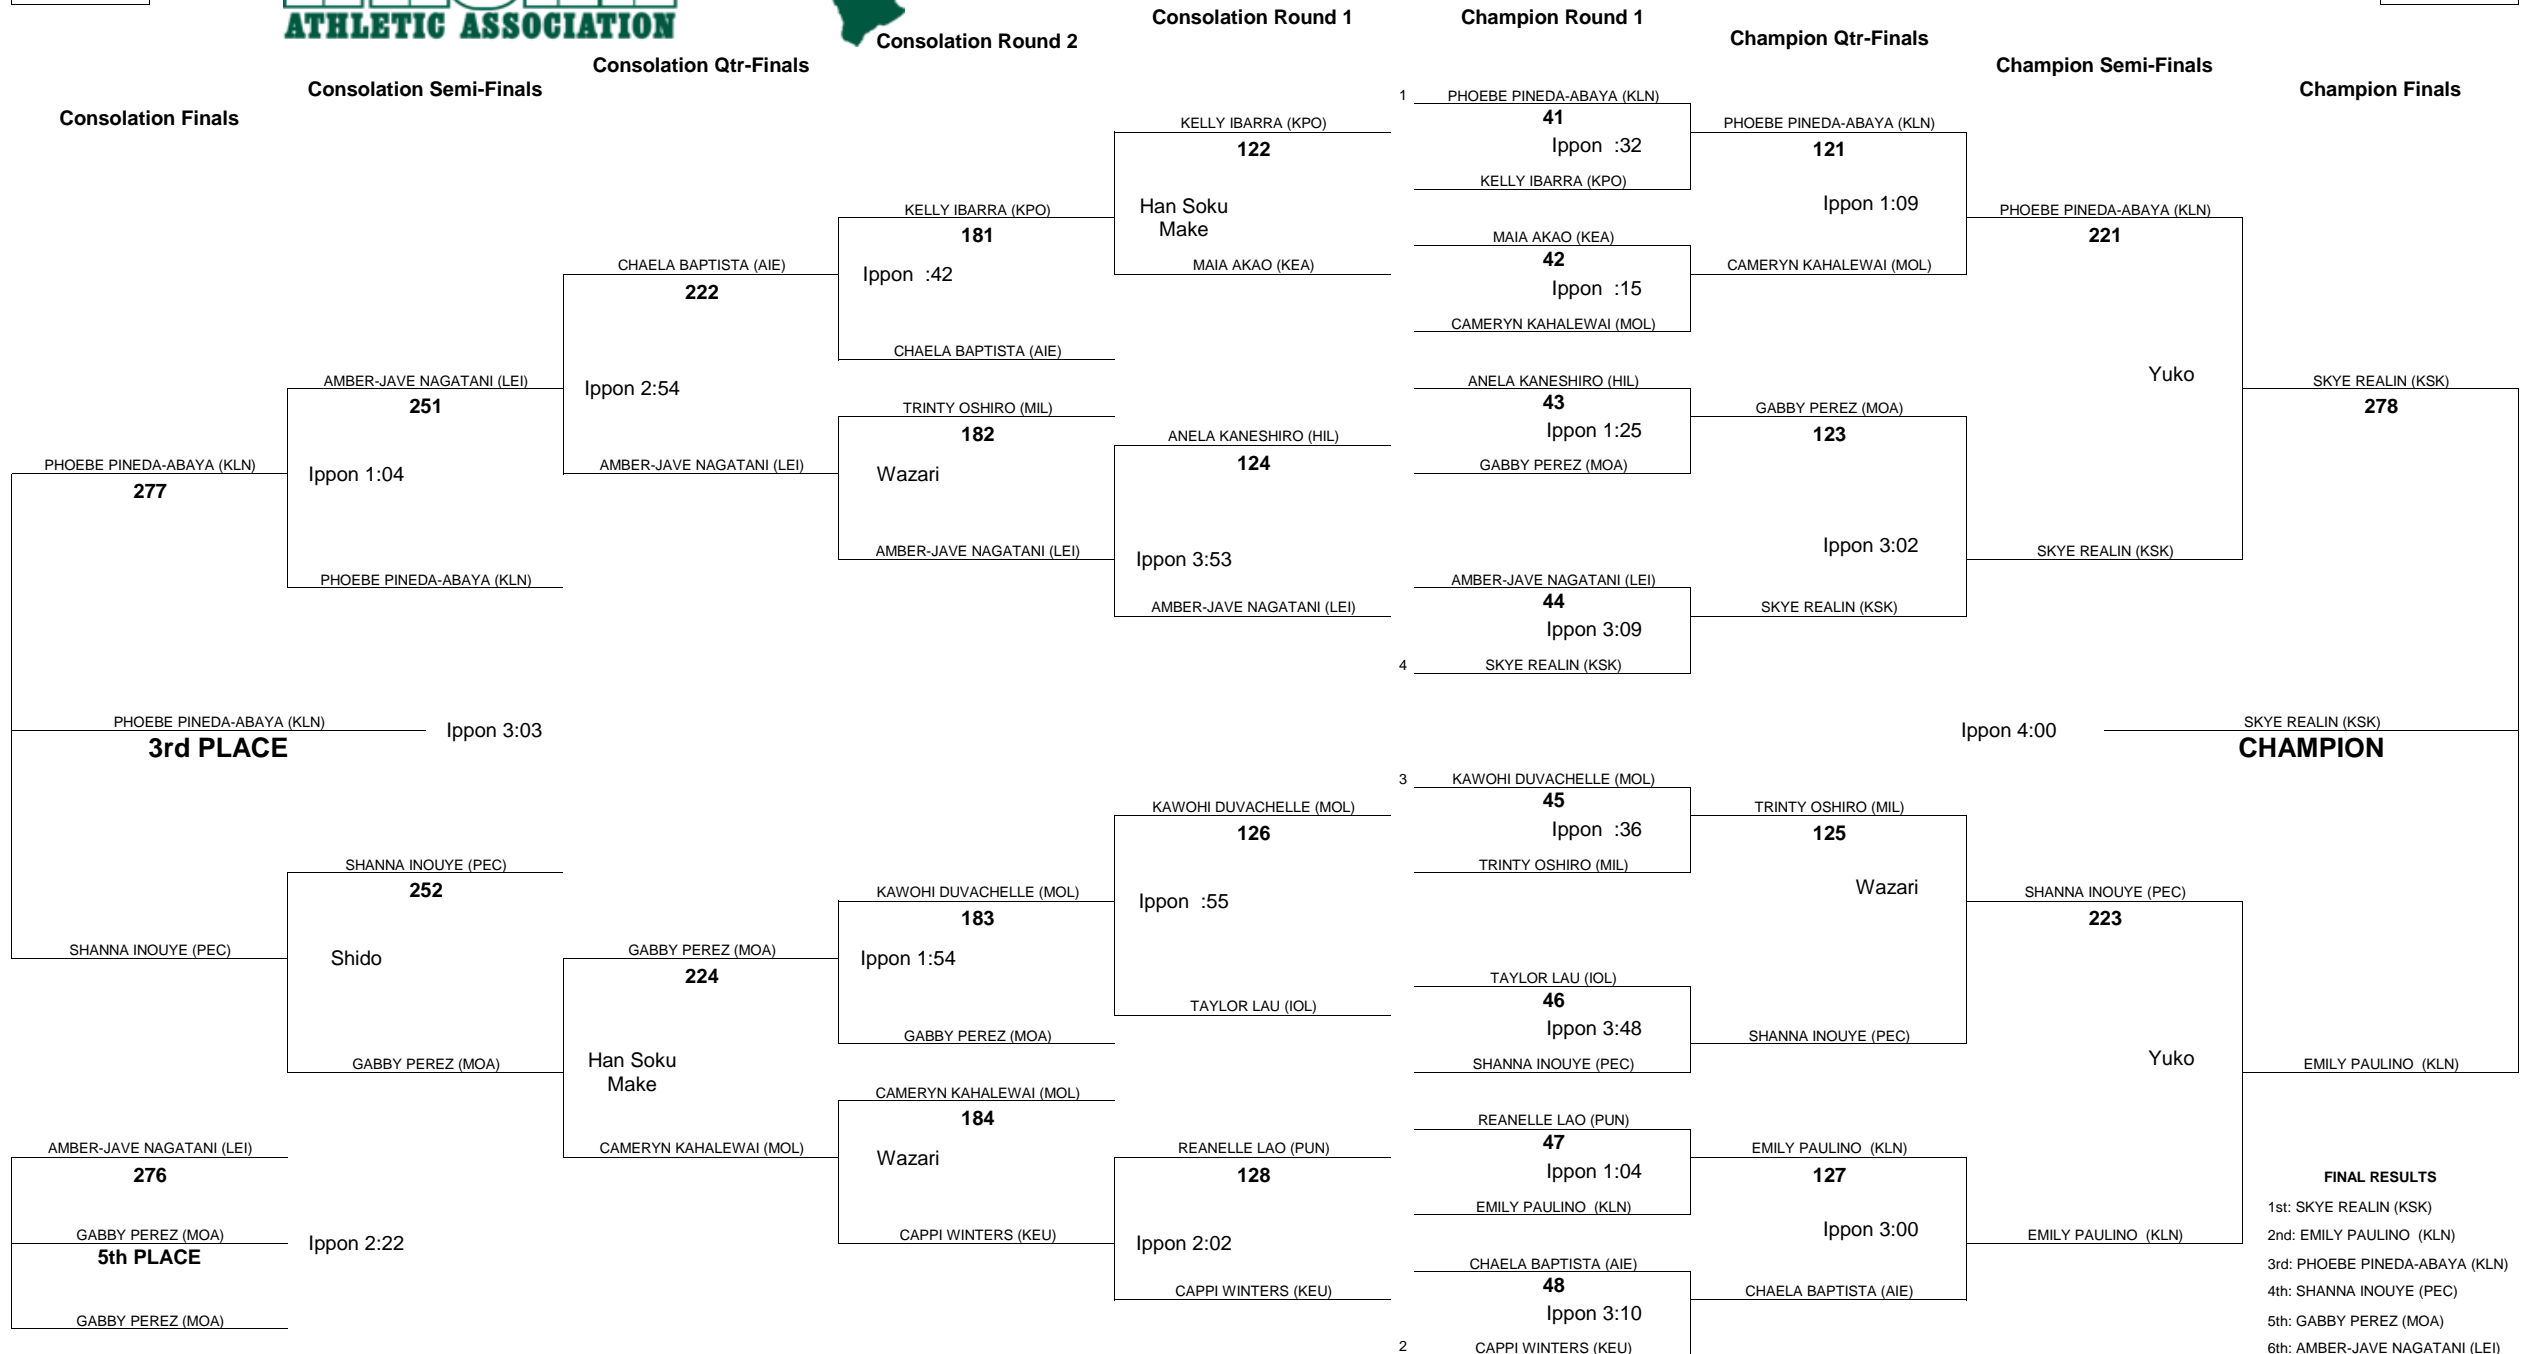

122

HAWAII HIGH SCHOOL ATHLETIC ASSOCIATION 2018 GIRLS JUDO CHAMPIONSHIPS

WEIGHT CLASS

129

WEIGHT CLASS

129

HAWAII HIGH SCHOOL ATHLETIC ASSOCIATION 2018 GIRLS JUDO CHAMPIONSHIPS

WEIGHT CLASS