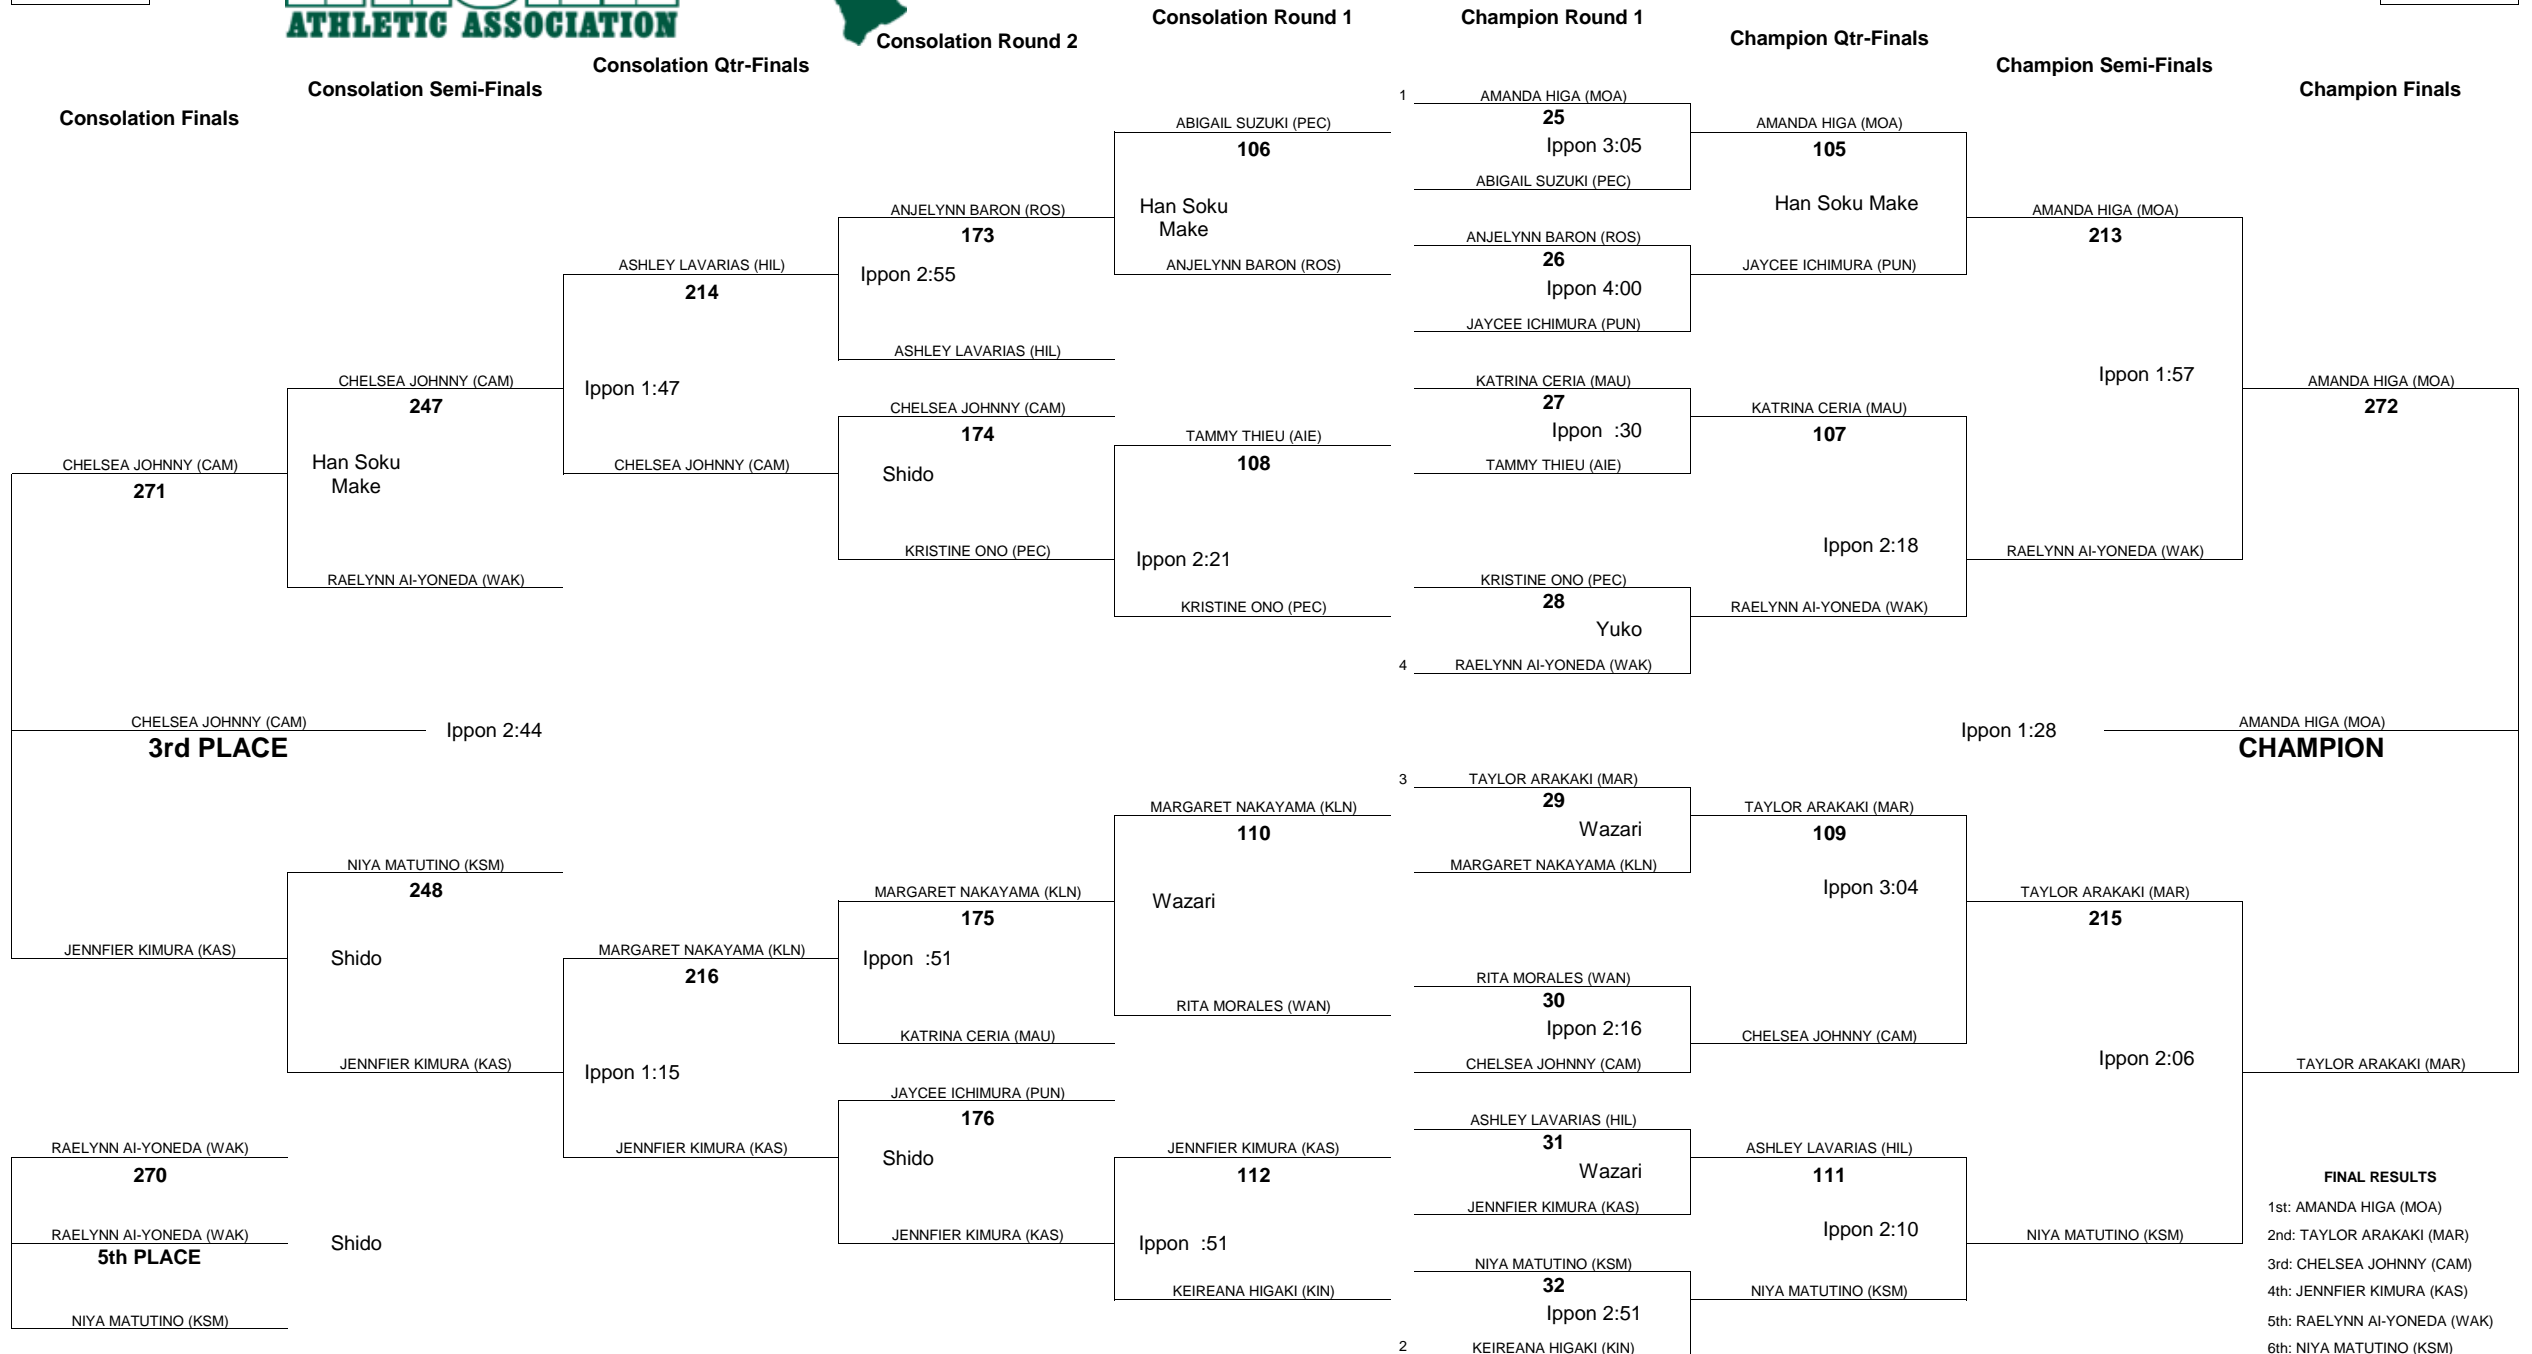

HAWAII HIGH SCHOOL ATHLETIC ASSOCIATION 2018 GIRLS JUDO CHAMPIONSHIPS

WEIGHT CLASS

115

WEIGHT CLASS

115