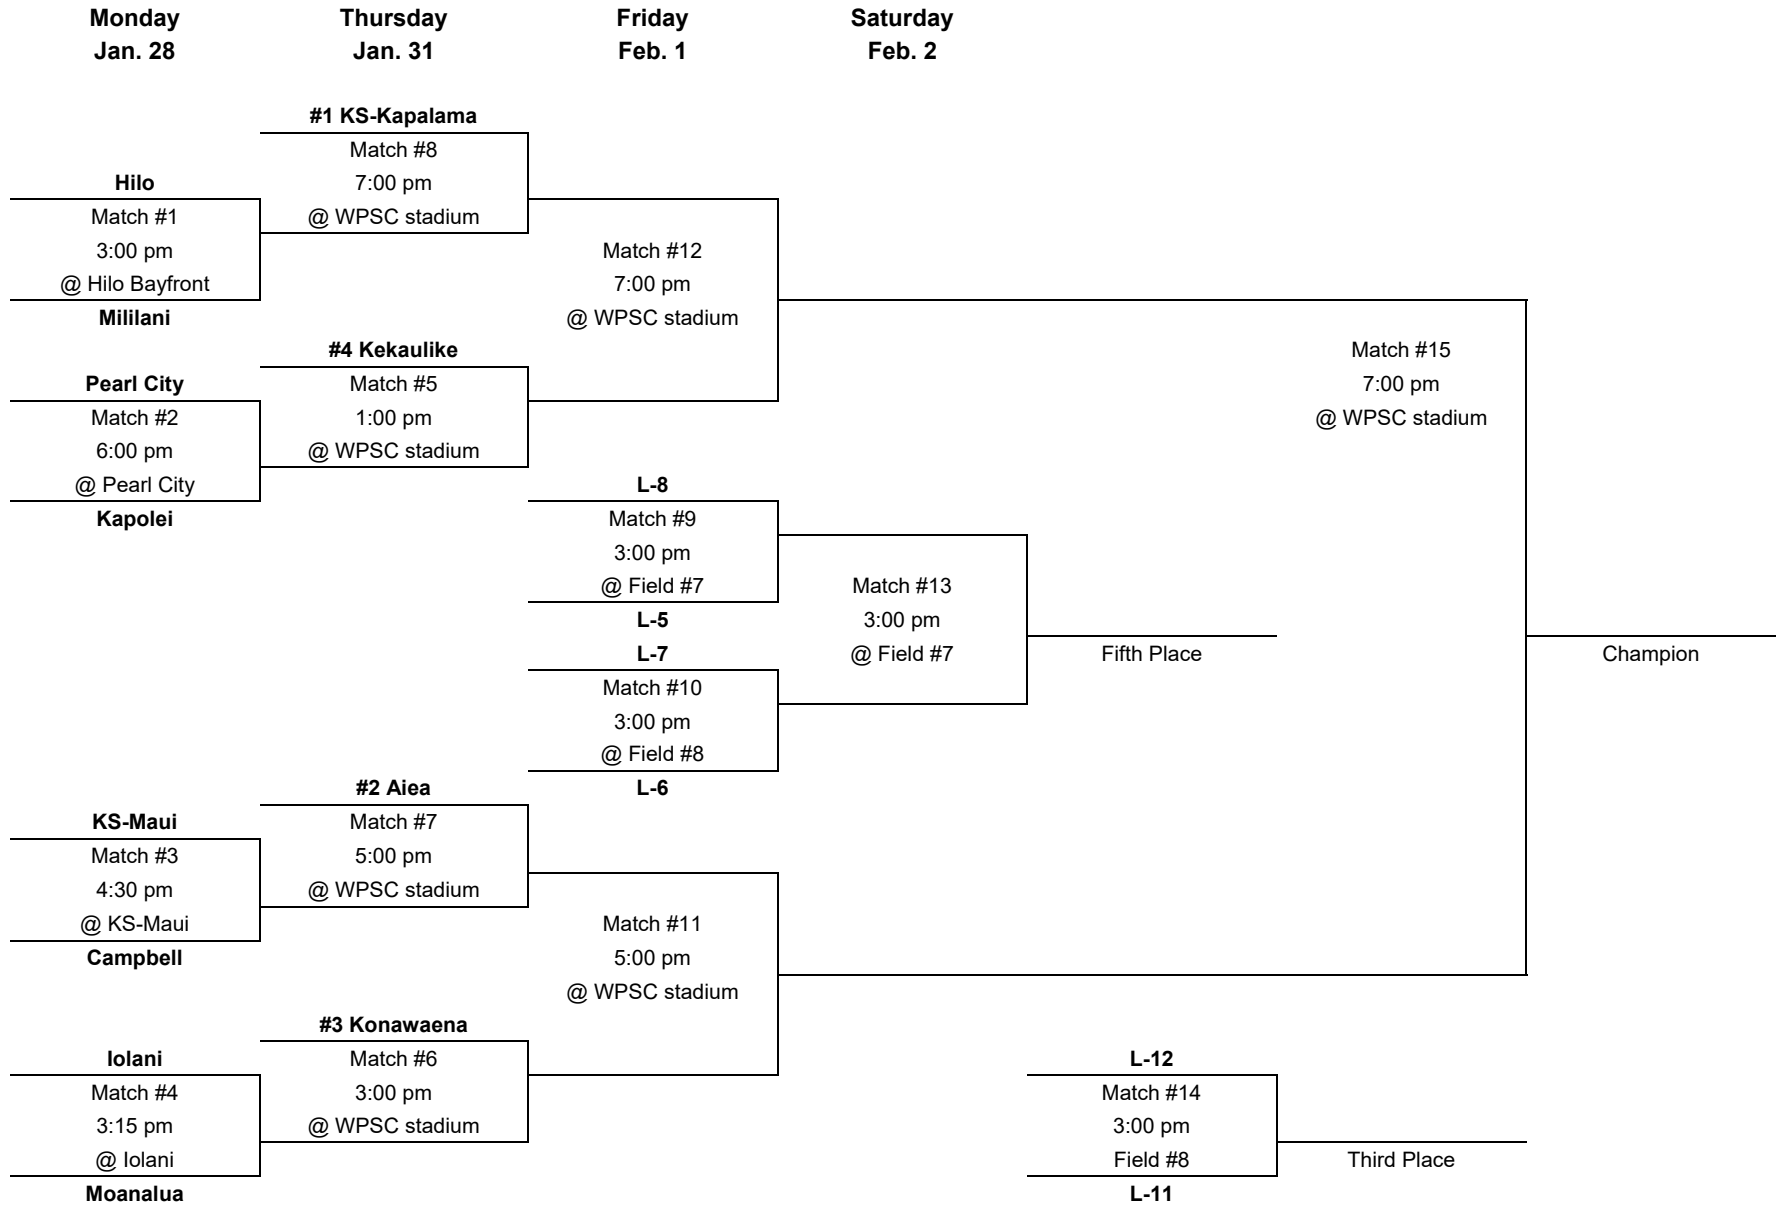

**THE QUEEN'S MEDICAL CENTER
GIRLS SOCCER STATE CHAMPIONSHIPS
DIVISION I BRACKET
JANUARY 28 – FEBRUARY 2, 2019**