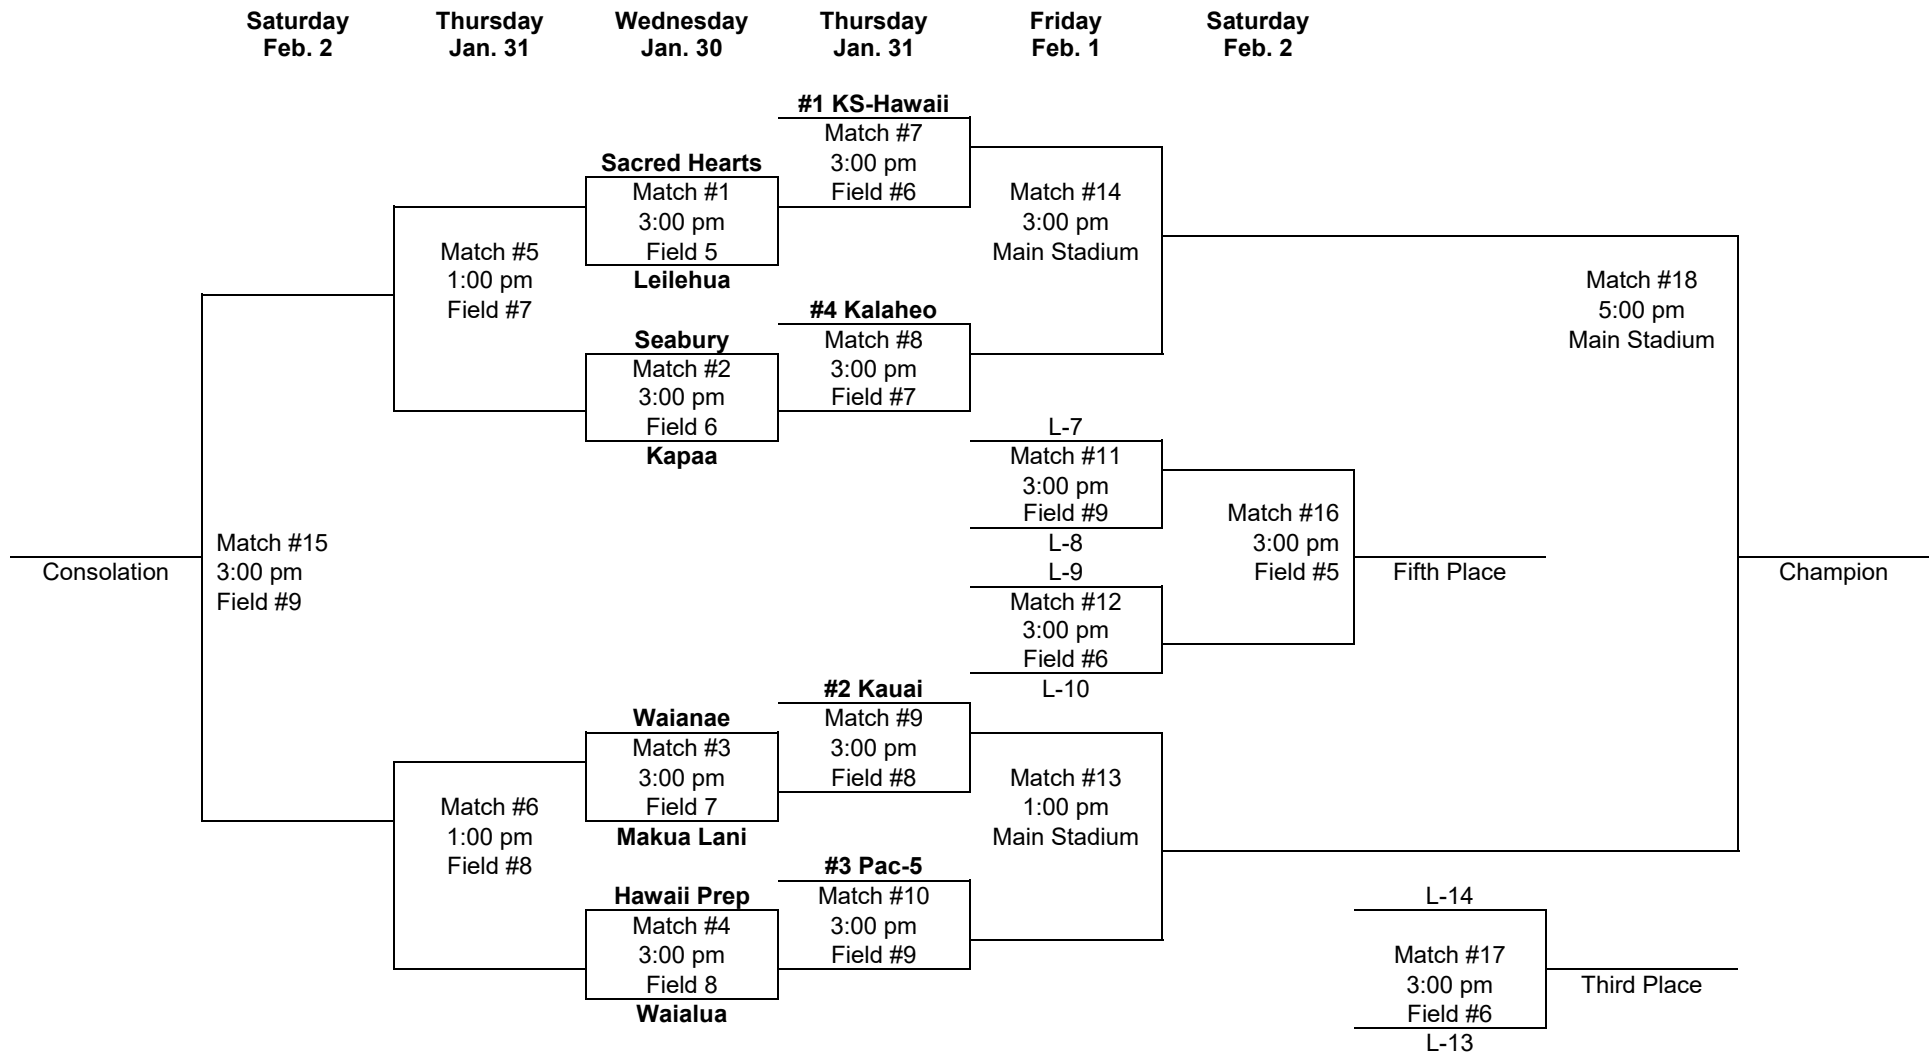

The Queen’s Medical Center/HHSAA Girls Soccer State Championships kicks off Monday, January 28 with the first-round regional matches in the Division I tournament.

Winners of the first-round regional advance to the quarterfinals at the Waipio Peninsula Soccer Complex main stadium Thursday, January 31.

**THE QUEEN'S MEDICAL CENTER
GIRLS SOCCER STATE CHAMPIONSHIPS
DIVISION I BRACKET
JANUARY 28 – FEBRUARY 2, 2019**

**THE QUEEN'S MEDICAL CENTER
GIRLS SOCCER STATE CHAMPIONSHIPS
DIVISION I BRACKET
JANUARY 30 – FEBRUARY 2, 2019**