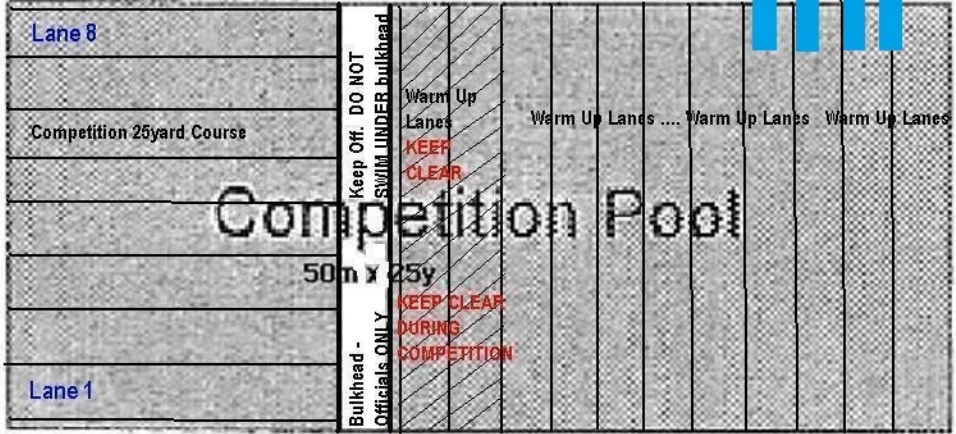

Scoreboard

MAUI-13 SH-13 SAS-1

Mauka/ East/ Shallow End

Grassy Area

MILI-8 KALAH-5 KAPAA-7

Swimmer Staging Area

Timers Tent

Keep Off. DO NOT SWIM UNDER bulkhead  
Bulkhead - Officials ONLY