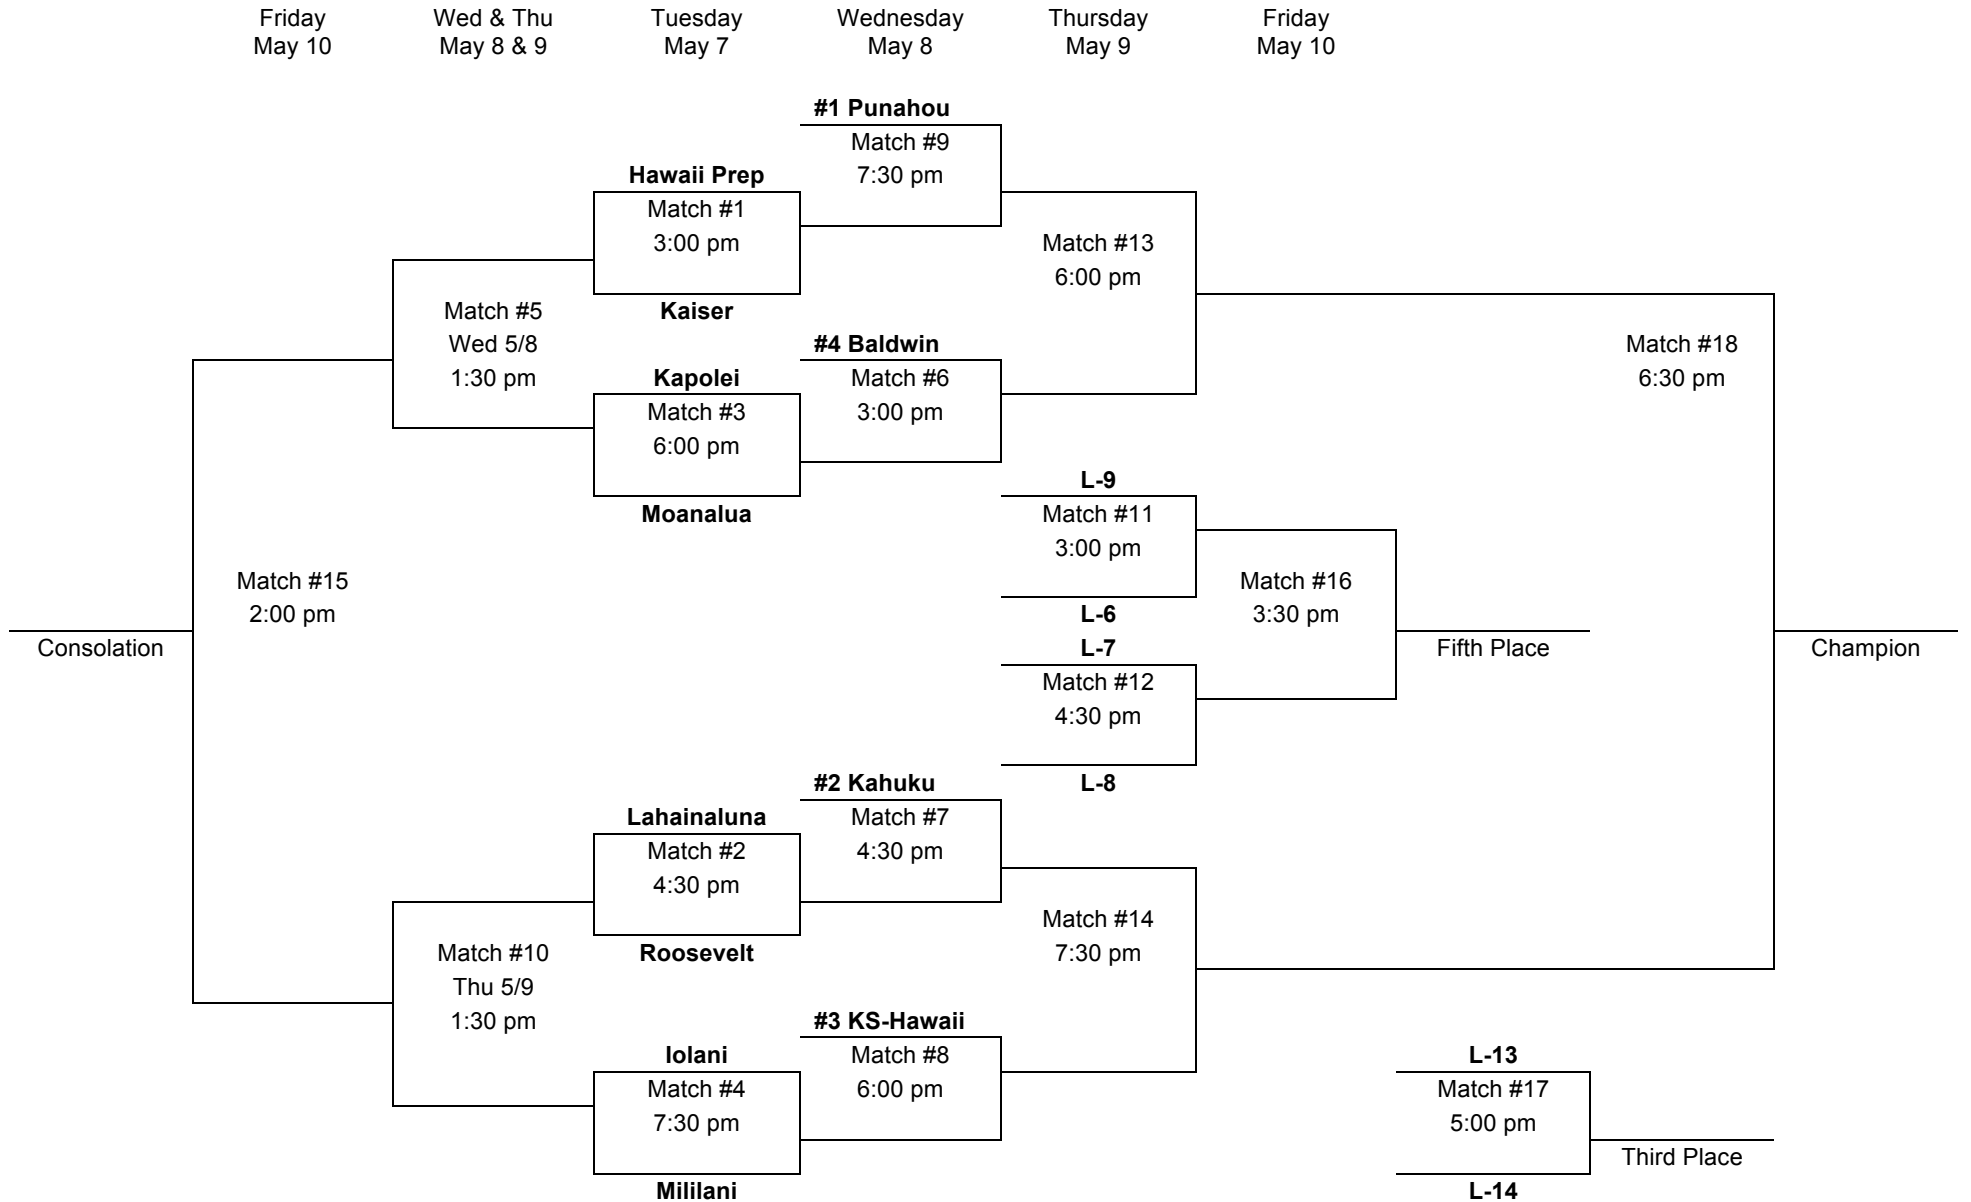

HHSAA Girls Water Polo State Championships
Tuesday – Friday, May 7-10, 2013
Duke Kahanamoku Aquatic Complex, University of Hawaii at Manoa

BALDWIN BEARS			
Cap No.	Name	Position	Year
1	Katrina Mooers	GK	12
13	Cortney Smith	GK	10
2	Chelsea Farr	U	12
3	Alyssa Waki	A	12
4	Jazmine Harmon	A	12
5	Yvonne Ngalu	A	12
6	Christina Patao-Torres	C/F	12
7	Tina Medeiros	U	11
8	Talia Brainard	U	11
9	Alea Weber	C/F	11
10	Deme DeShayne	A	12
12	Khaila Boneza	C/F	11
13	Autumn Helie	U	12
14	Keoana Solatorio	U	10
15	Leyla Anderson	A	10
16	Mareena Hutchison	U	12
19	Sheena Obregon	C/F	11
21	Mariah Starwood	U	10
Head coach: Stan Zitnik			
Asst. coach: Francis Kealoha			

HAWAII PREP KA MAKANI			
Cap No.	Name	Position	Year
2	Bhillie Luciani		12
3	Seychelle Francis		11
4	Leilani Bostock		10
5	Amanda Stark		10
6	Jessica Gravelle		11
7	Hannah Parkin		10
8	Teelin Healy		10
9	Harmony Graziano		10
10	Teagan Rutkowski		9
13	Jellian Cuatero		12
18	Alexis Stoebner		11
11	Maddie Grant		9
12	Sarah Cavanaugh		9
14	Kayla Johnson		9
15	Elizabeth Jim		9
16	Hannah Twigg-Smith		11
17	Reyn Guest		9
19	Ivy Conley		10
20	Anu Nihipali		12
21	Louisa Duggan		9
Head coach: Greg McKenna			
Asst. coach: Lauren McKenna, Tanya Everts			

IOLANI RAIDERS			
Cap No.	Name	Position	Year
1	Keely Choy		12
1A	Courtney Overland		10
2	Jacie Fukada		10
3	Kelsie Kodama		11
4	Logan Kim		10
5	Madison Obata		12
6	Melisa Kegans		11
7	Courtney Choy		10
8	Taryn Aranador		12
9	Allison Ifuku		11
10	Mollie Taylor		10
11	Alana Higgins		10
12			
13	Elizabeth Barr		11
14	Kiana Harpstrite		11
Head coach: Aaron Chaney			
Asst. coach: Brennan Shum, Amy Youngman, Linda Look, Dara Tawarahara			

KAHUKU RED RAIDERS			
Cap No.	Name	Position	Year
1	Kayla Chang	GK	12
1A	Tiana Kahaulopua	GK	11
2	Brie Shea	D	12
3	Ellie Williams	HS/HD	12
4	Ariel Peterson	U	12
5	Shea Yester	D	12
7	Kahea Sayles-Kahualelio	U	10
10	Kalani Richeson	D	12
11	Kaena Gilman	HS	12
12	Paulina Germain	D	11
13	Auri Kunz	D	10
14	Jake Anderson	D	11
15	Kayli Clifford	HS	10
16	Lilli Lindgard	D	10
17	Kahea Pirrone	D	10
19	Adora Anae	D/G	11
21	Nohea Sayles-Kahualelio	HS	10
Head coach: Makana Leiataua			
Asst. coach: Matt McDonough, Aukai Ferguson, Becca Mema