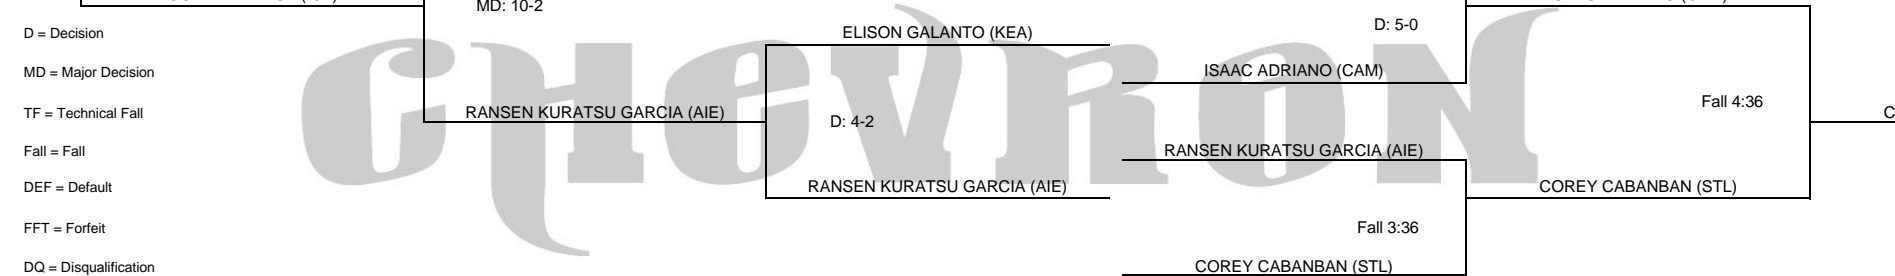

CHEVRON-HAWAII HIGH SCHOOL ATHLETIC ASSOCIATION 2015 BOYS WRESTLING CHAMPIONSHIPS

WEIGHT CLASS
106

2015 State Championships

D = Decision
MD = Major Decision
TF = Technical Fall
Fall = Fall
DEF = Default
FFT = Forfeit
DQ = Disqualification