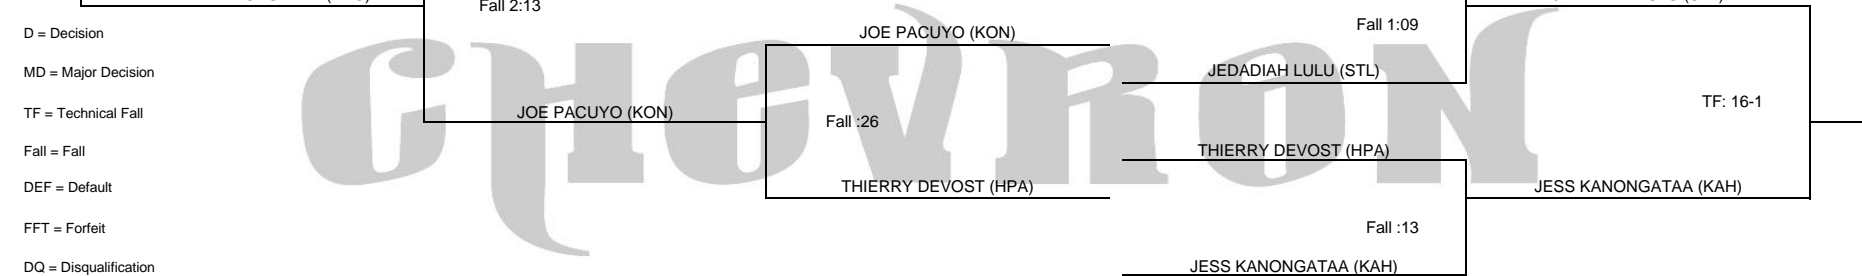

WEIGHT CLASS
182

D = Decision
MD = Major Decision
TF = Technical Fall
Fall = Fall
DEF = Default
FFT = Forfeit
DQ = Disqualification

CHEVRON-HAWAII HIGH SCHOOL ATHLETIC ASSOCIATION 2015 BOYS WRESTLING CHAMPIONSHIPS

WEIGHT CLASS
195

D = Decision
MD = Major Decision
TF = Technical Fall
Fall = Fall
DEF = Default
FFT = Forfeit
DQ = Disqualification

CHAMPION

3rd PLACE

5th PLACE

CHEVRON-HAWAII HIGH SCHOOL ATHLETIC ASSOCIATION 2015 BOYS WRESTLING CHAMPIONSHIPS