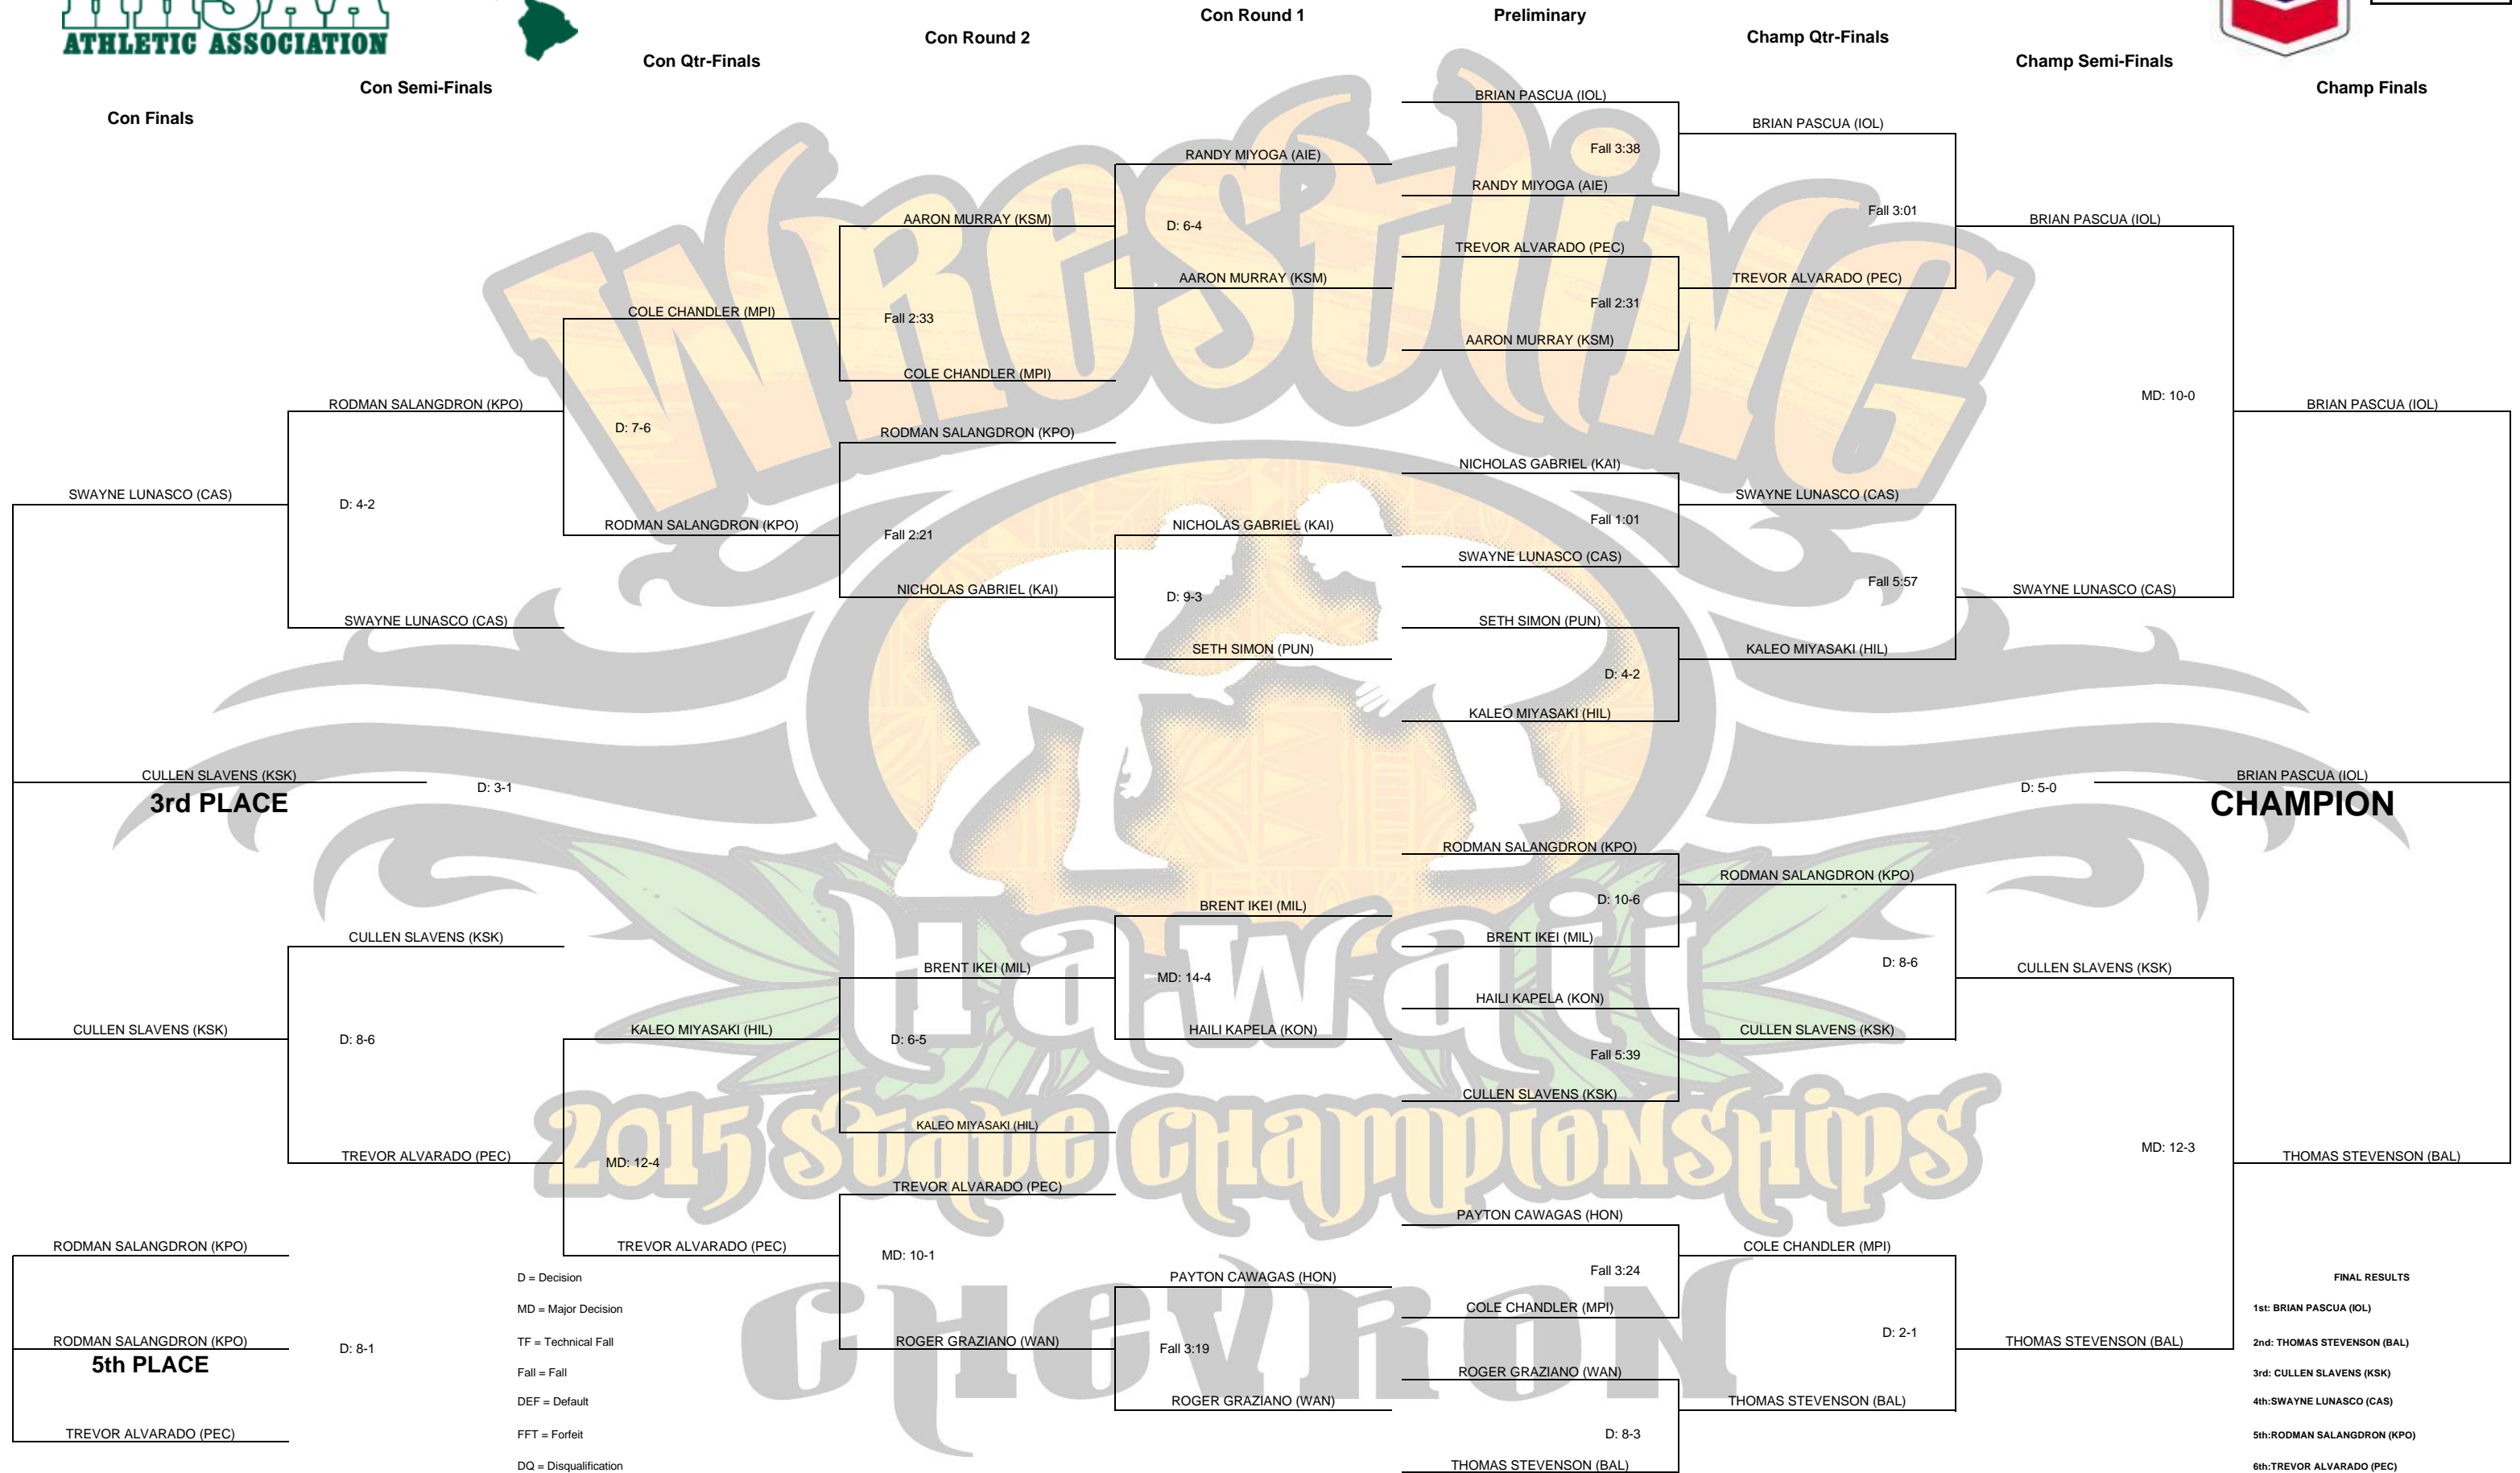

CHEVRON-HAWAII HIGH SCHOOL ATHLETIC ASSOCIATION 2015 BOYS WRESTLING CHAMPIONSHIPS

WEIGHT CLASS
145

D = Decision
MD = Major Decision
TF = Technical Fall
Fall = Fall
DEF = Default
FFT = Forfeit
DQ = Disqualification