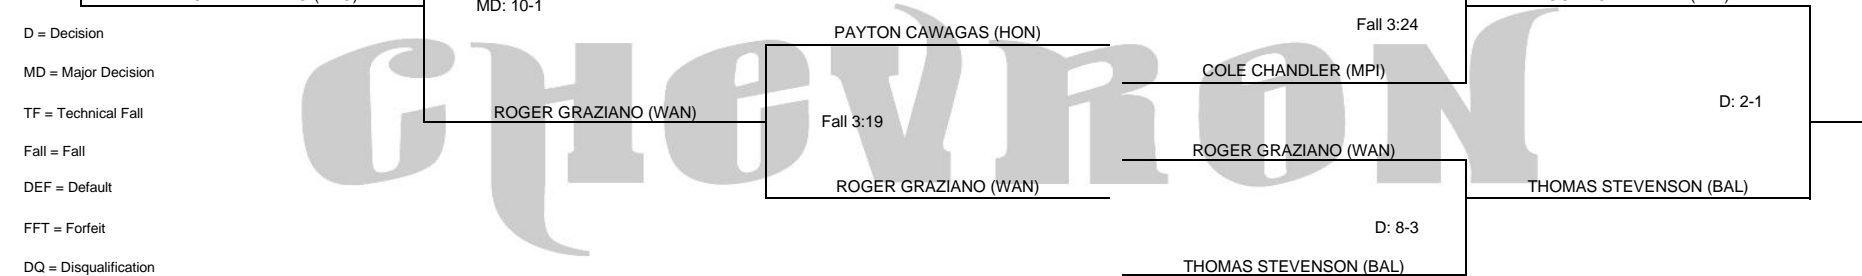

CHEVRON-HAWAII HIGH SCHOOL ATHLETIC ASSOCIATION 2015 BOYS WRESTLING CHAMPIONSHIPS

WEIGHT CLASS
145

D = Decision
MD = Major Decision
TF = Technical Fall
Fall = Fall
DEF = Default
FFT = Forfeit
DQ = Disqualification