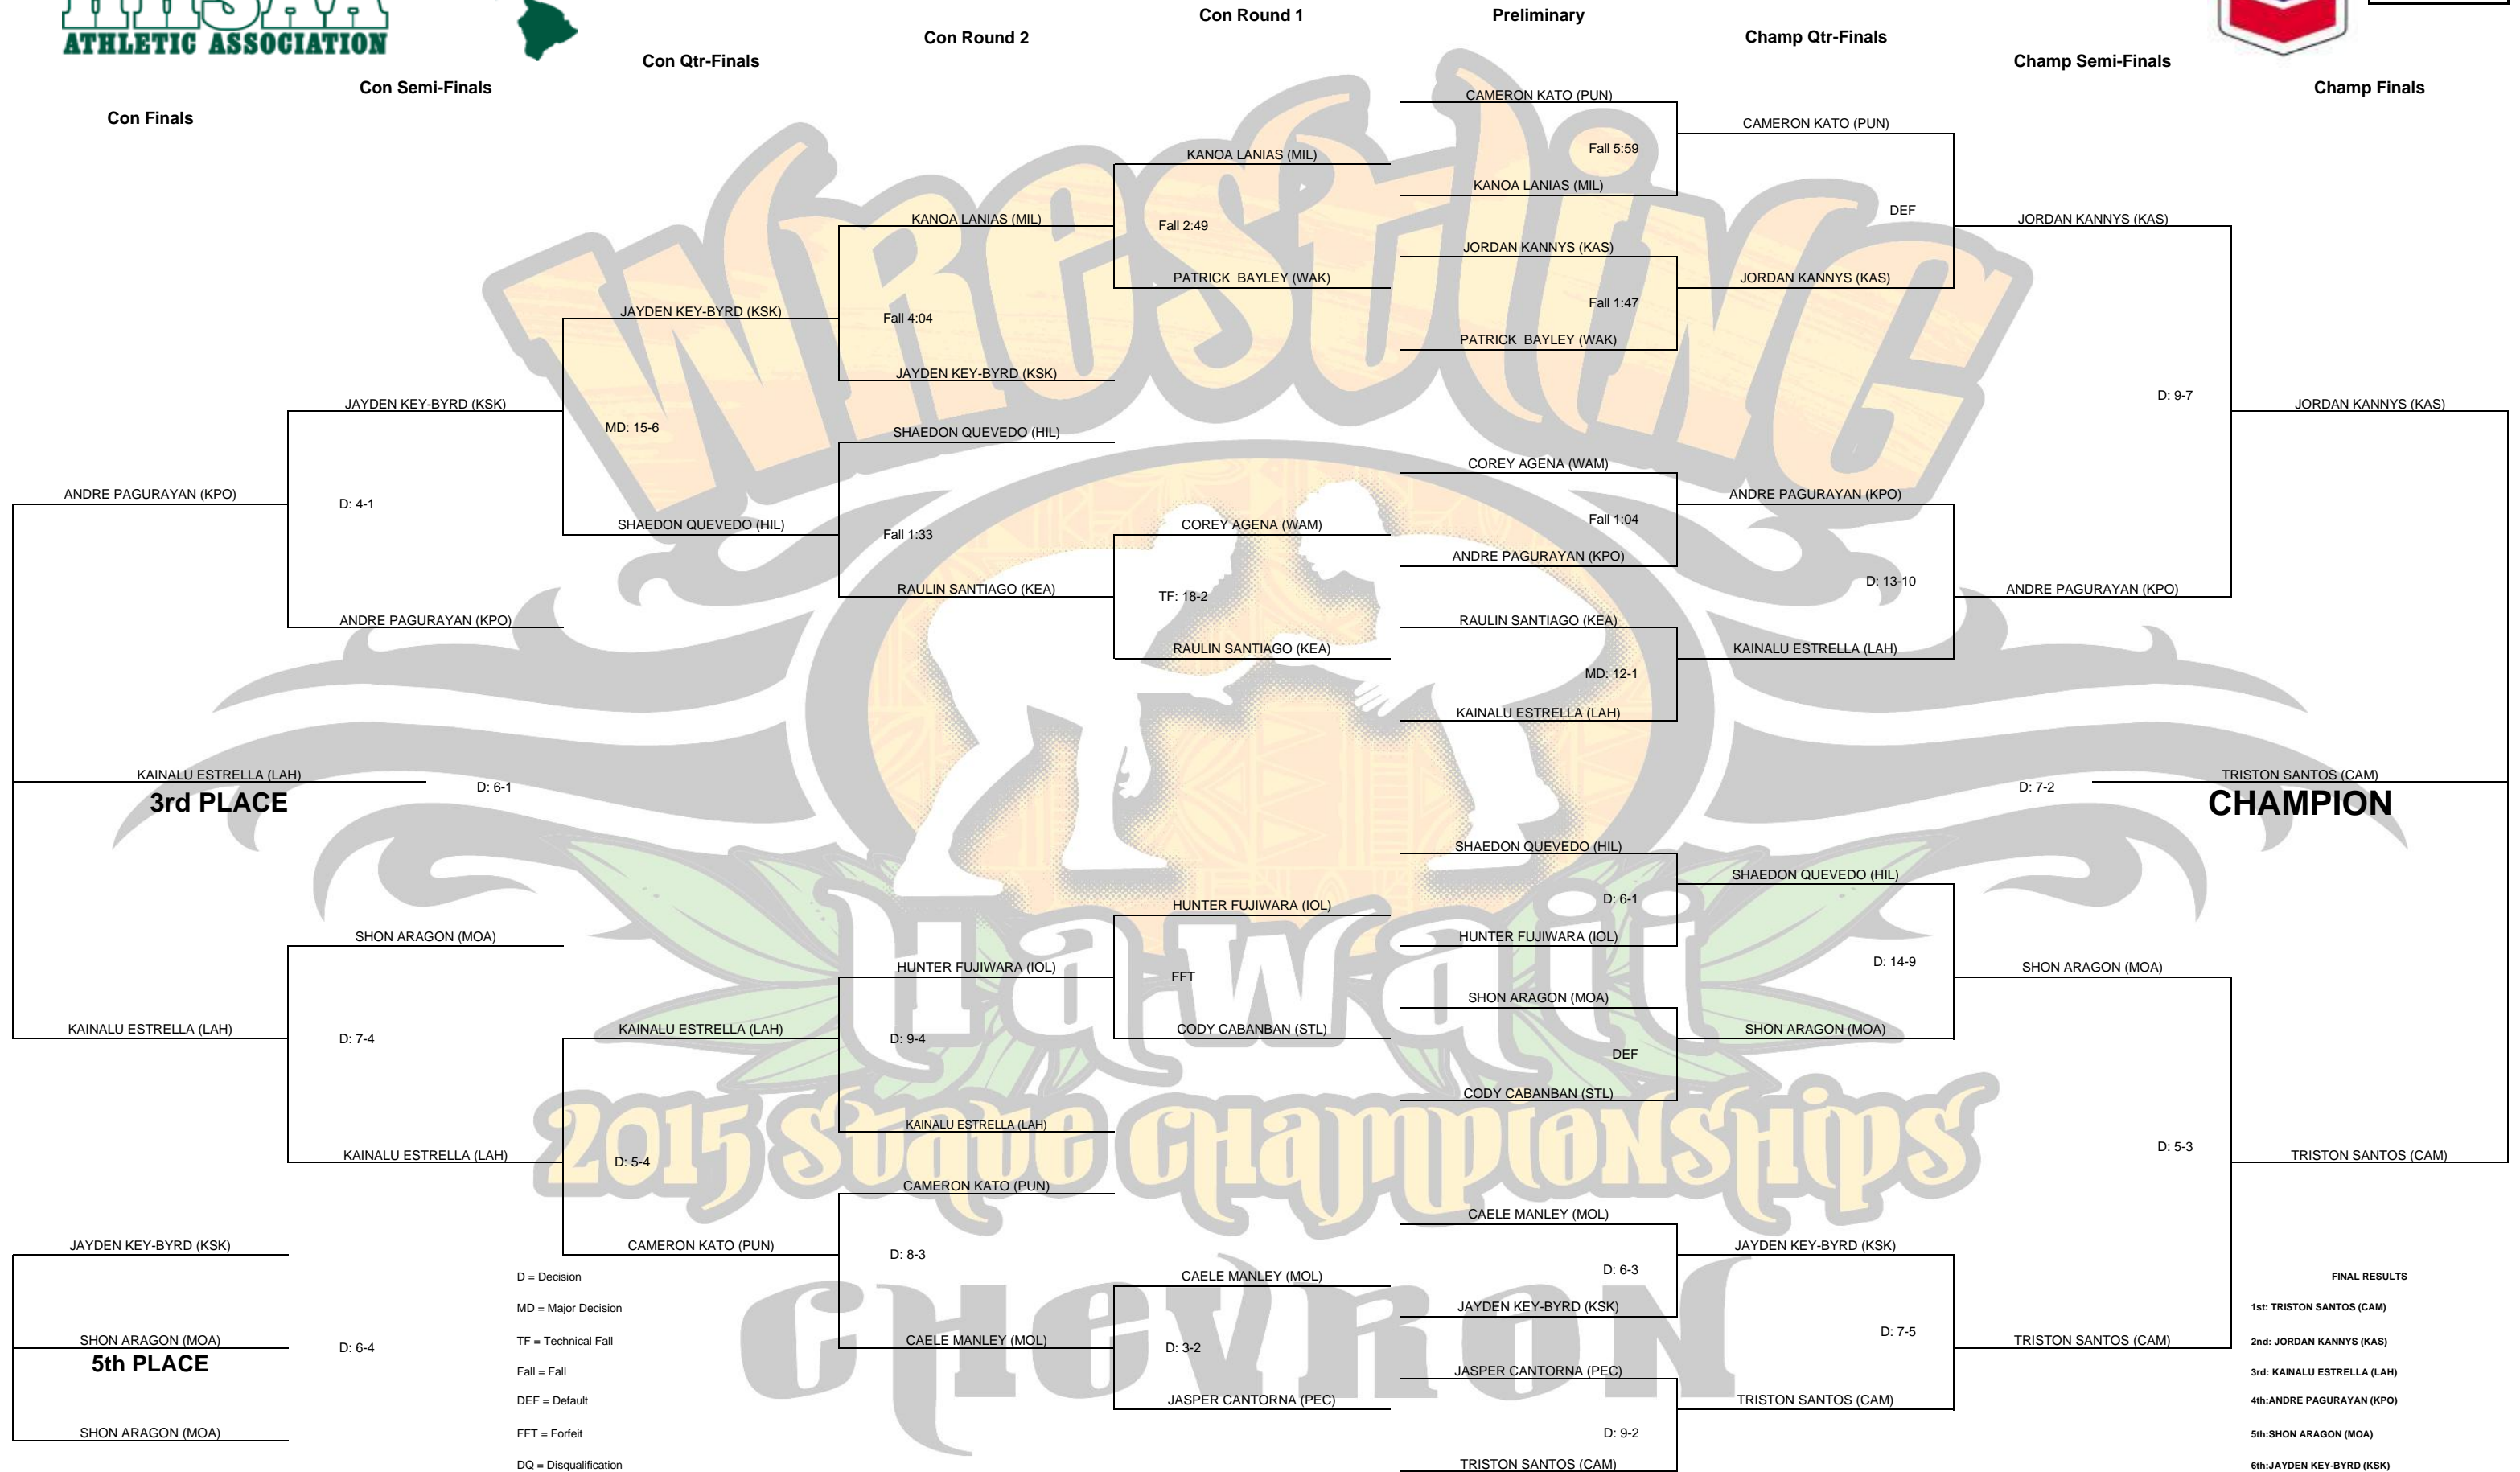

CHEVRON-HAWAII HIGH SCHOOL ATHLETIC ASSOCIATION 2015 BOYS WRESTLING CHAMPIONSHIPS

WEIGHT CLASS
113

D = Decision
MD = Major Decision
TF = Technical Fall
Fall = Fall
DEF = Default
FFT = Forfeit
DQ = Disqualification