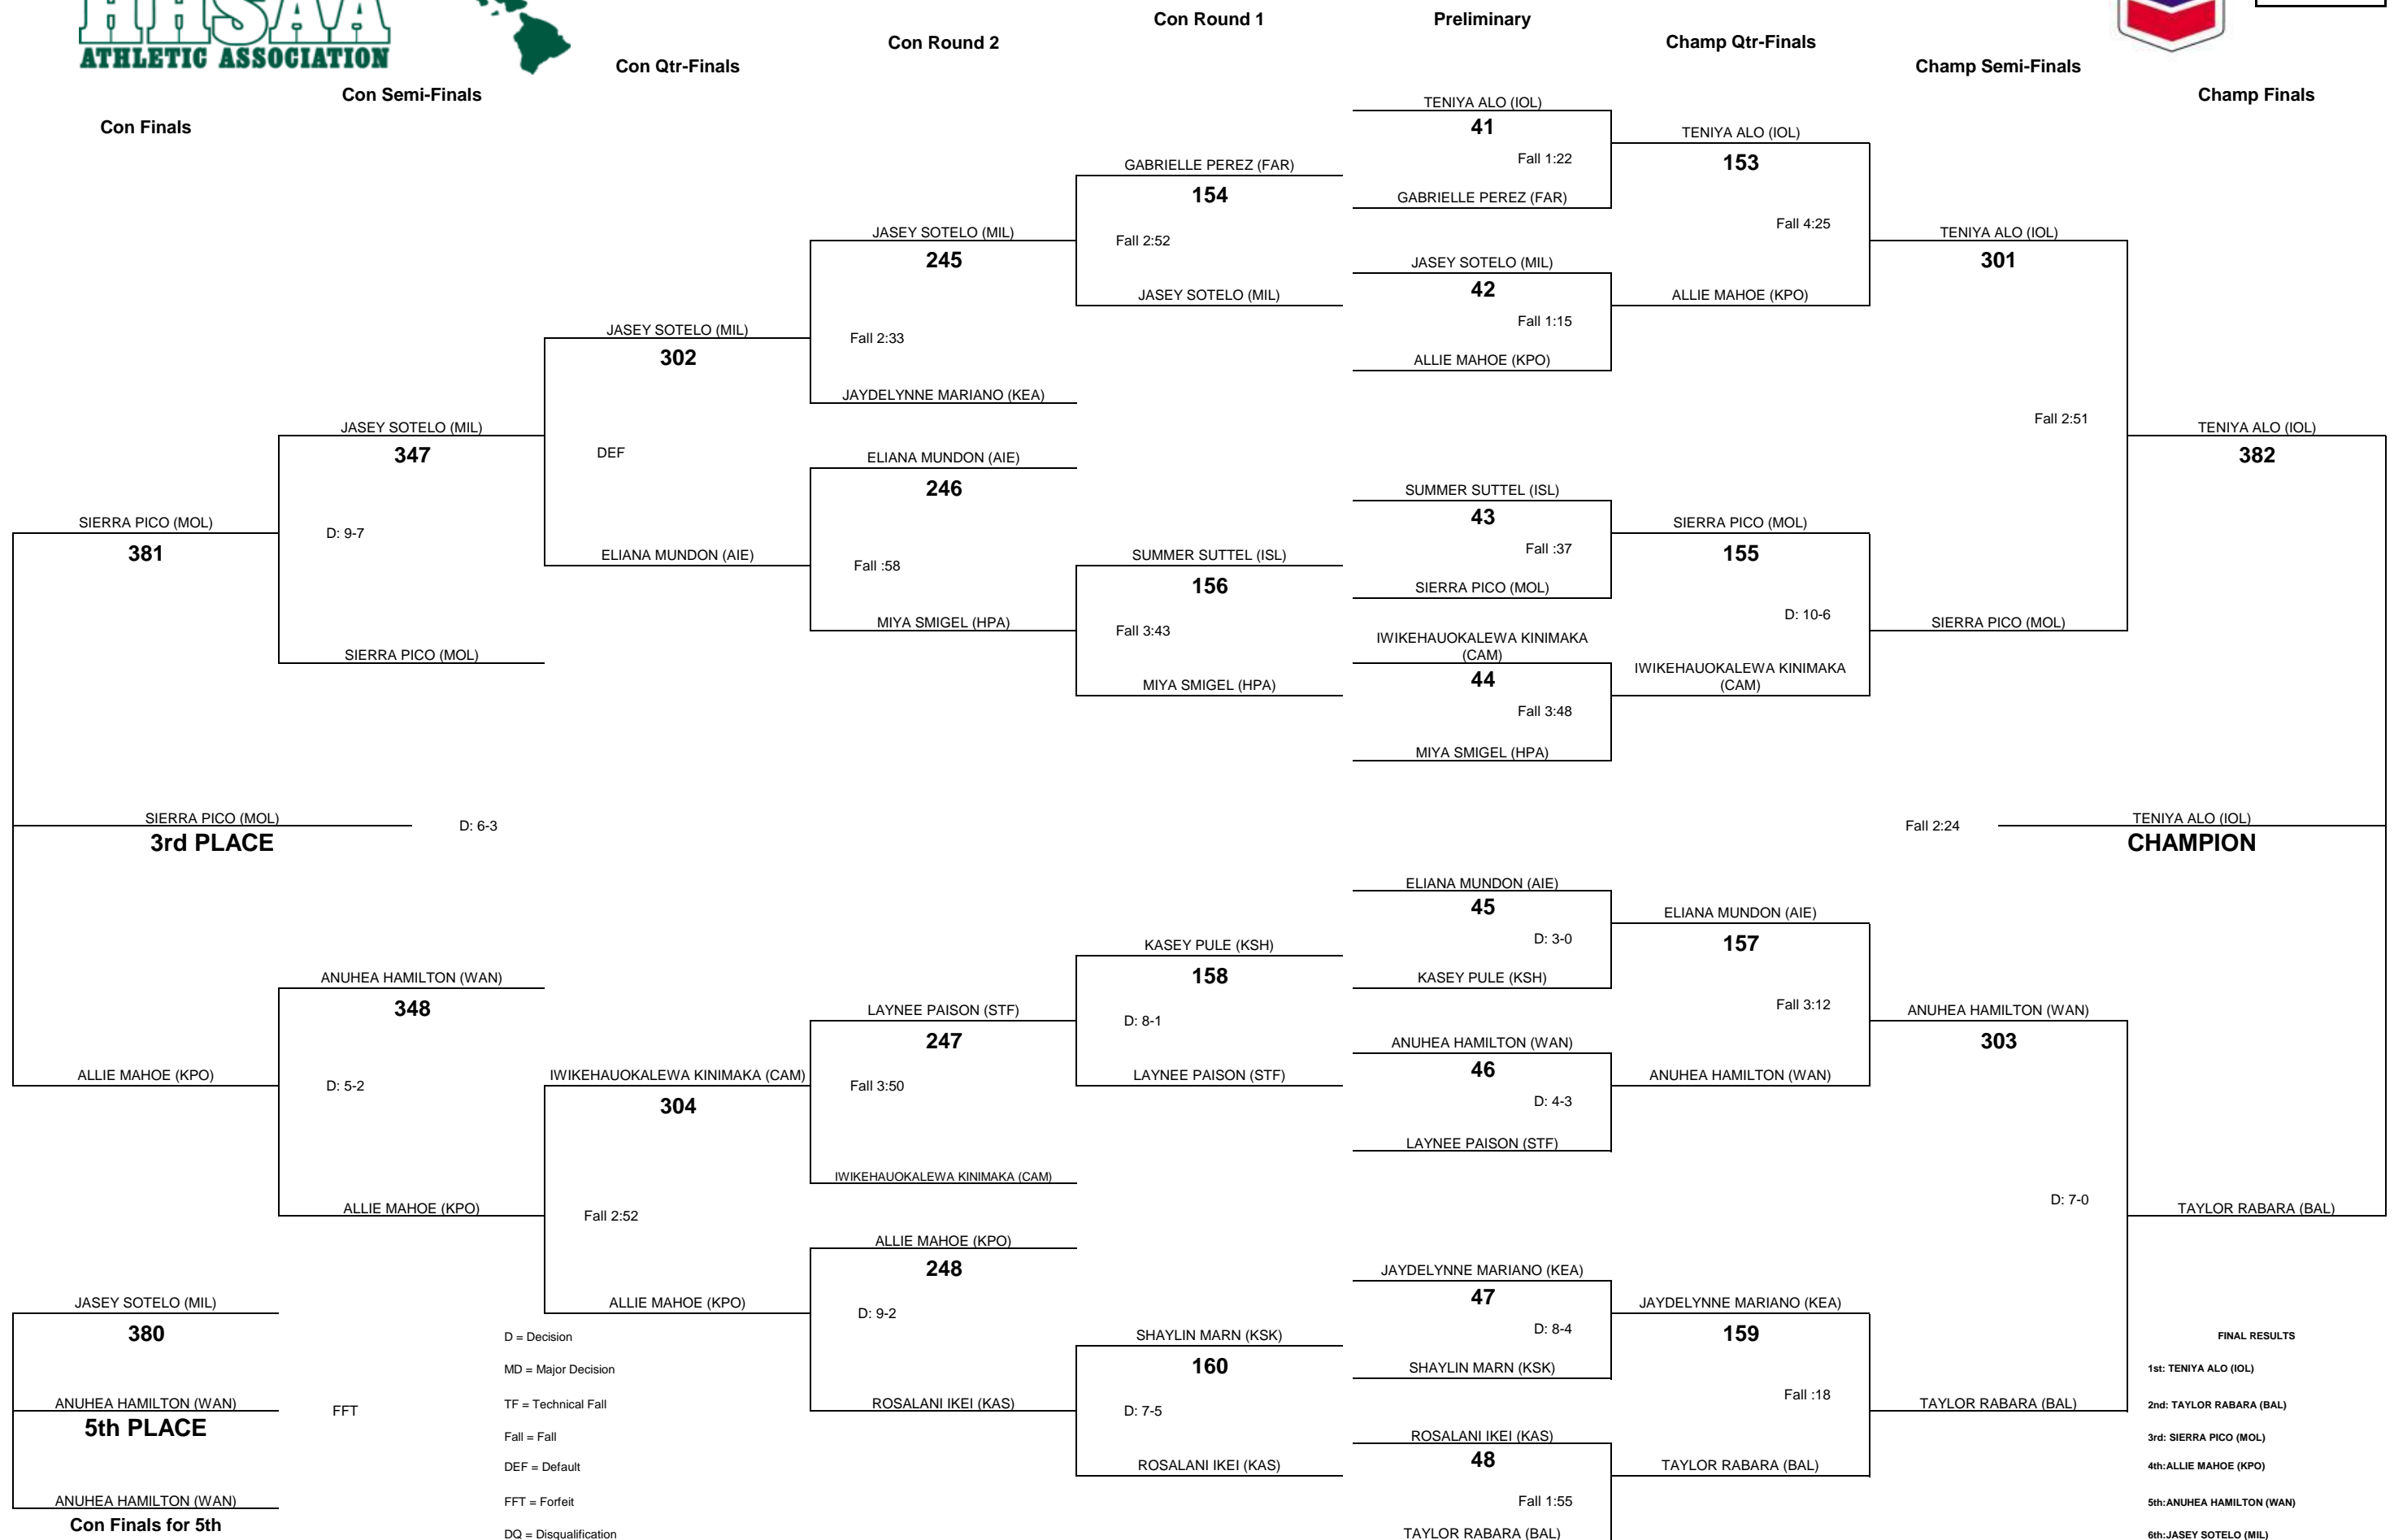

D = Decision
MD = Major Decision
TF = Technical Fall
Fall = Fall
DEF = Default
FFT = Forfeit
DQ = Disqualification

FINAL RESULTS
1st: TENIYA ALO (IOL)
2nd: TAYLOR RABARA (BAL)
3rd: SIERRA PICO (MOL)
4th: ALLIE MAHOE (KPO)
5th: ANUHEA HAMILTON (WAN)
6th: JASEY SOTELO (MIL)