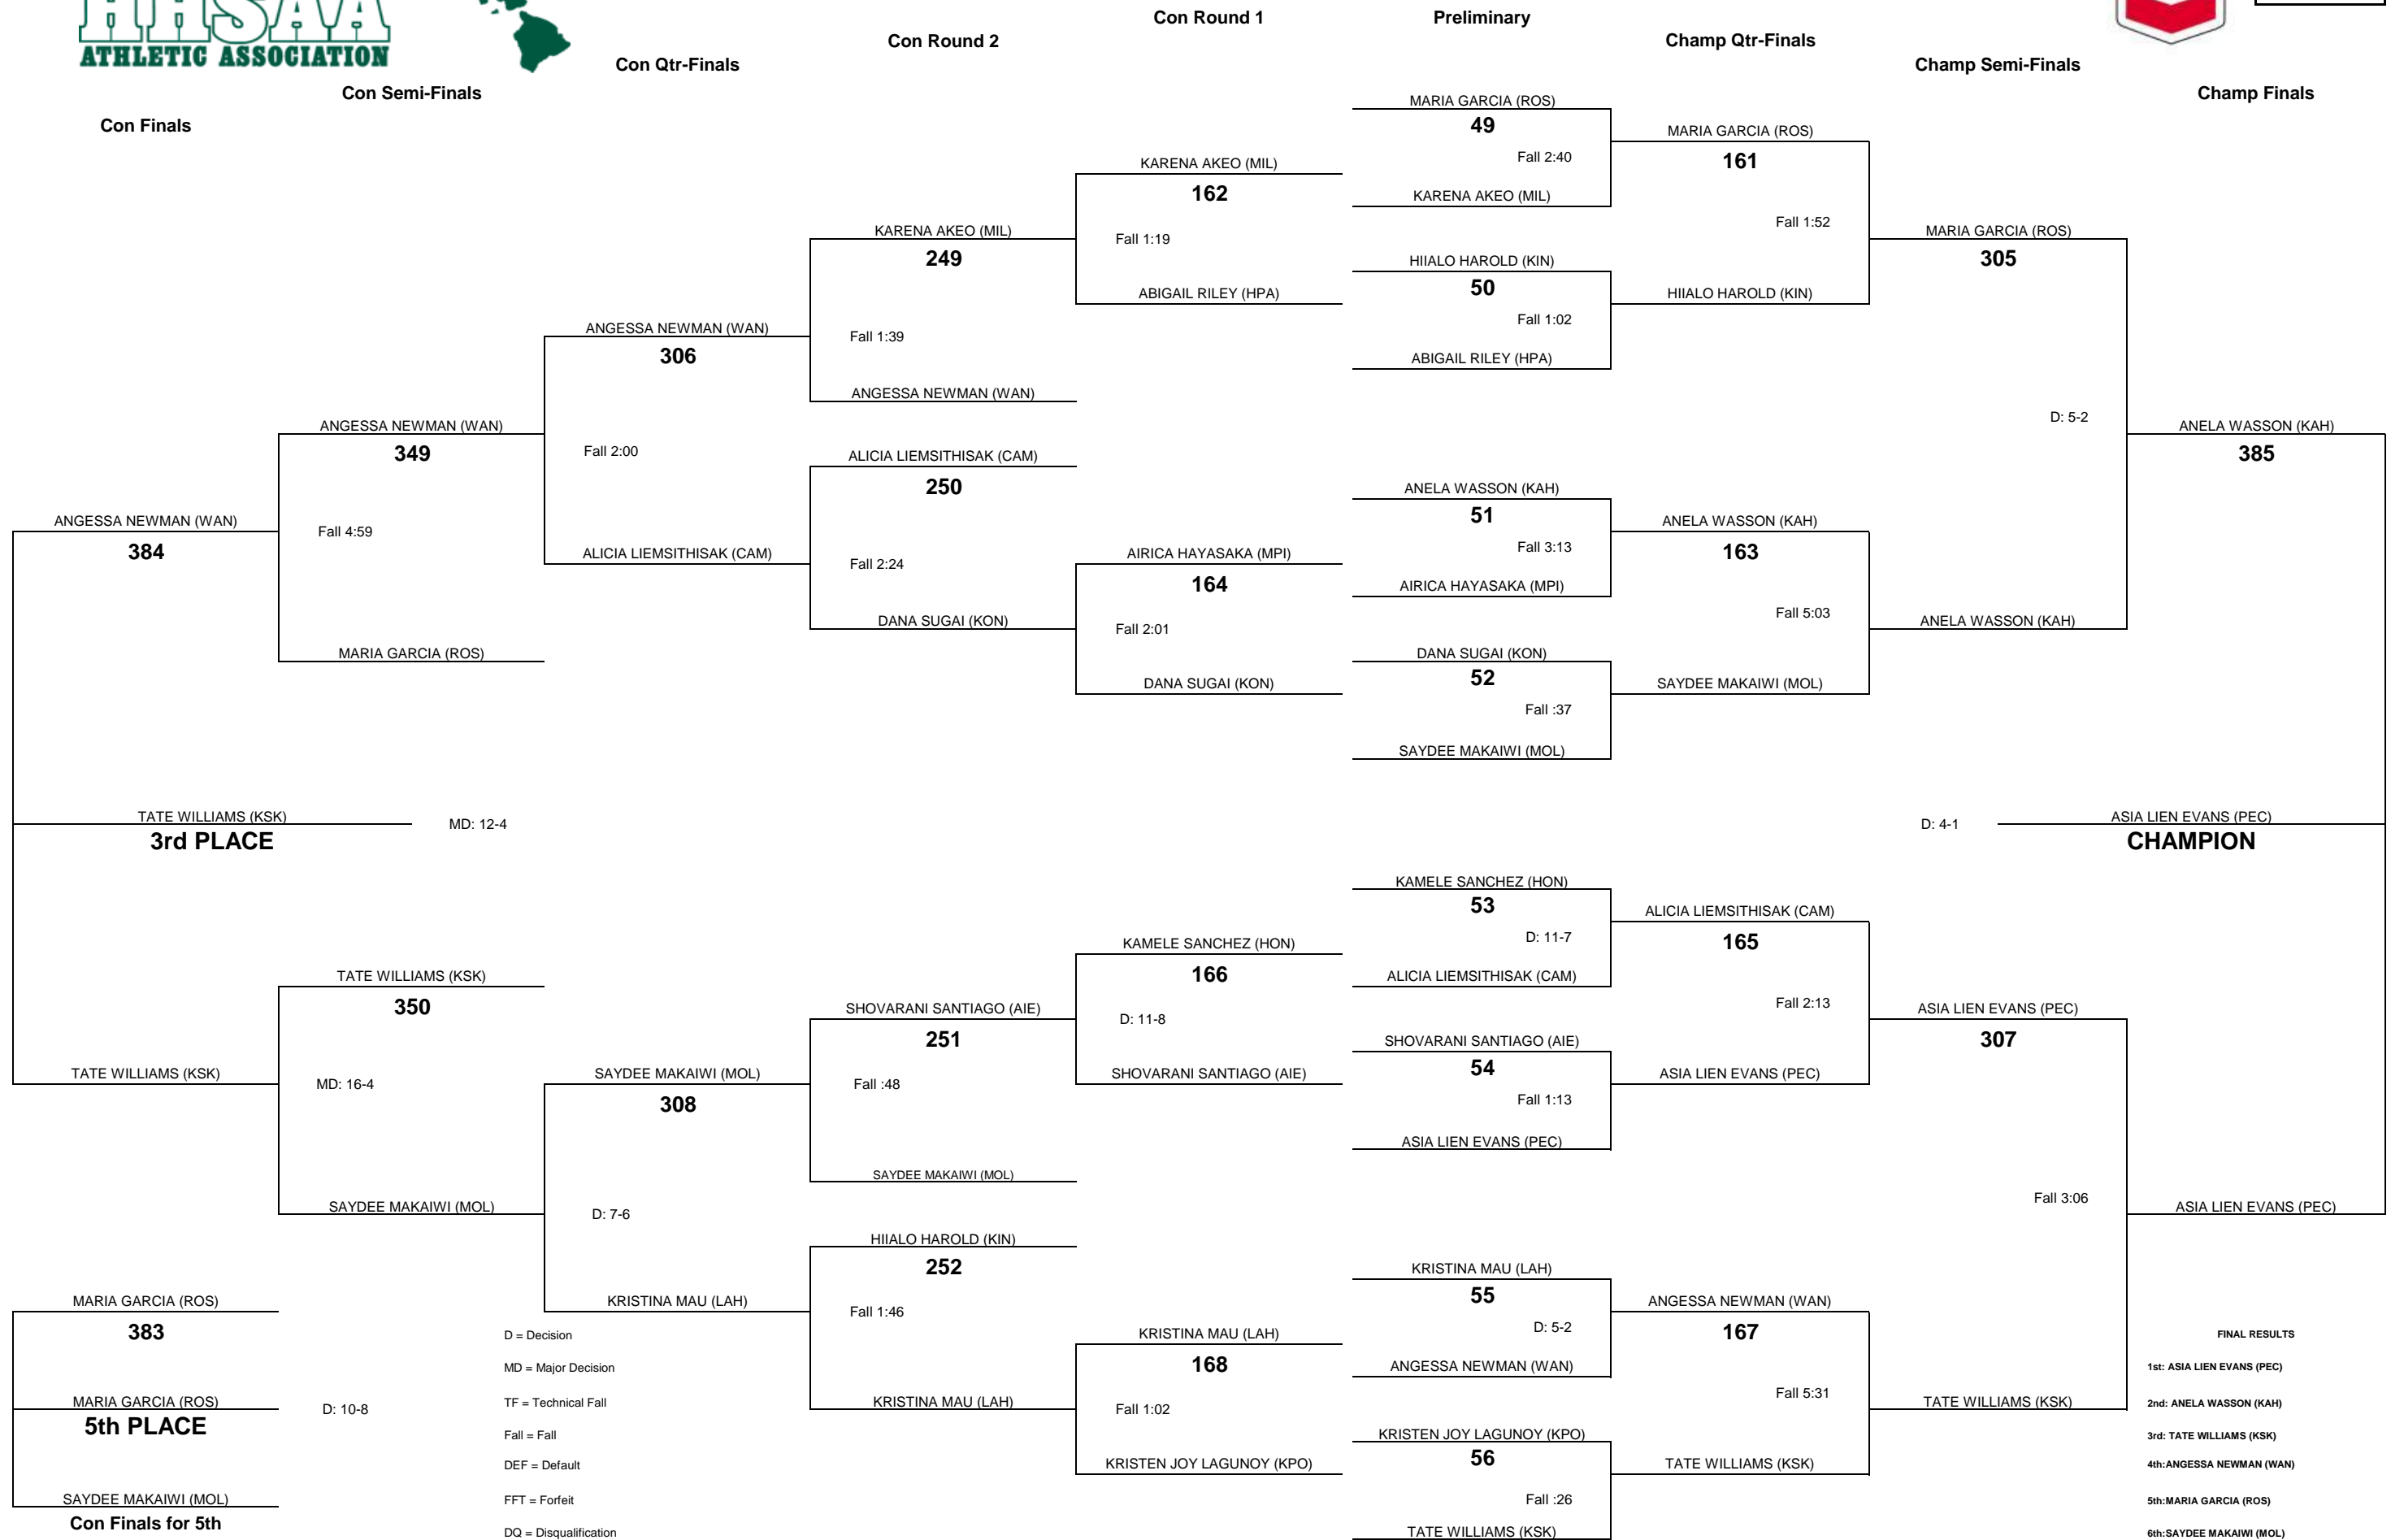

CHEVRON-HAWAII HIGH SCHOOL ATHLETIC ASSOCIATION 2015 GIRLS WRESTLING CHAMPIONSHIPS

WEIGHT CLASS
127