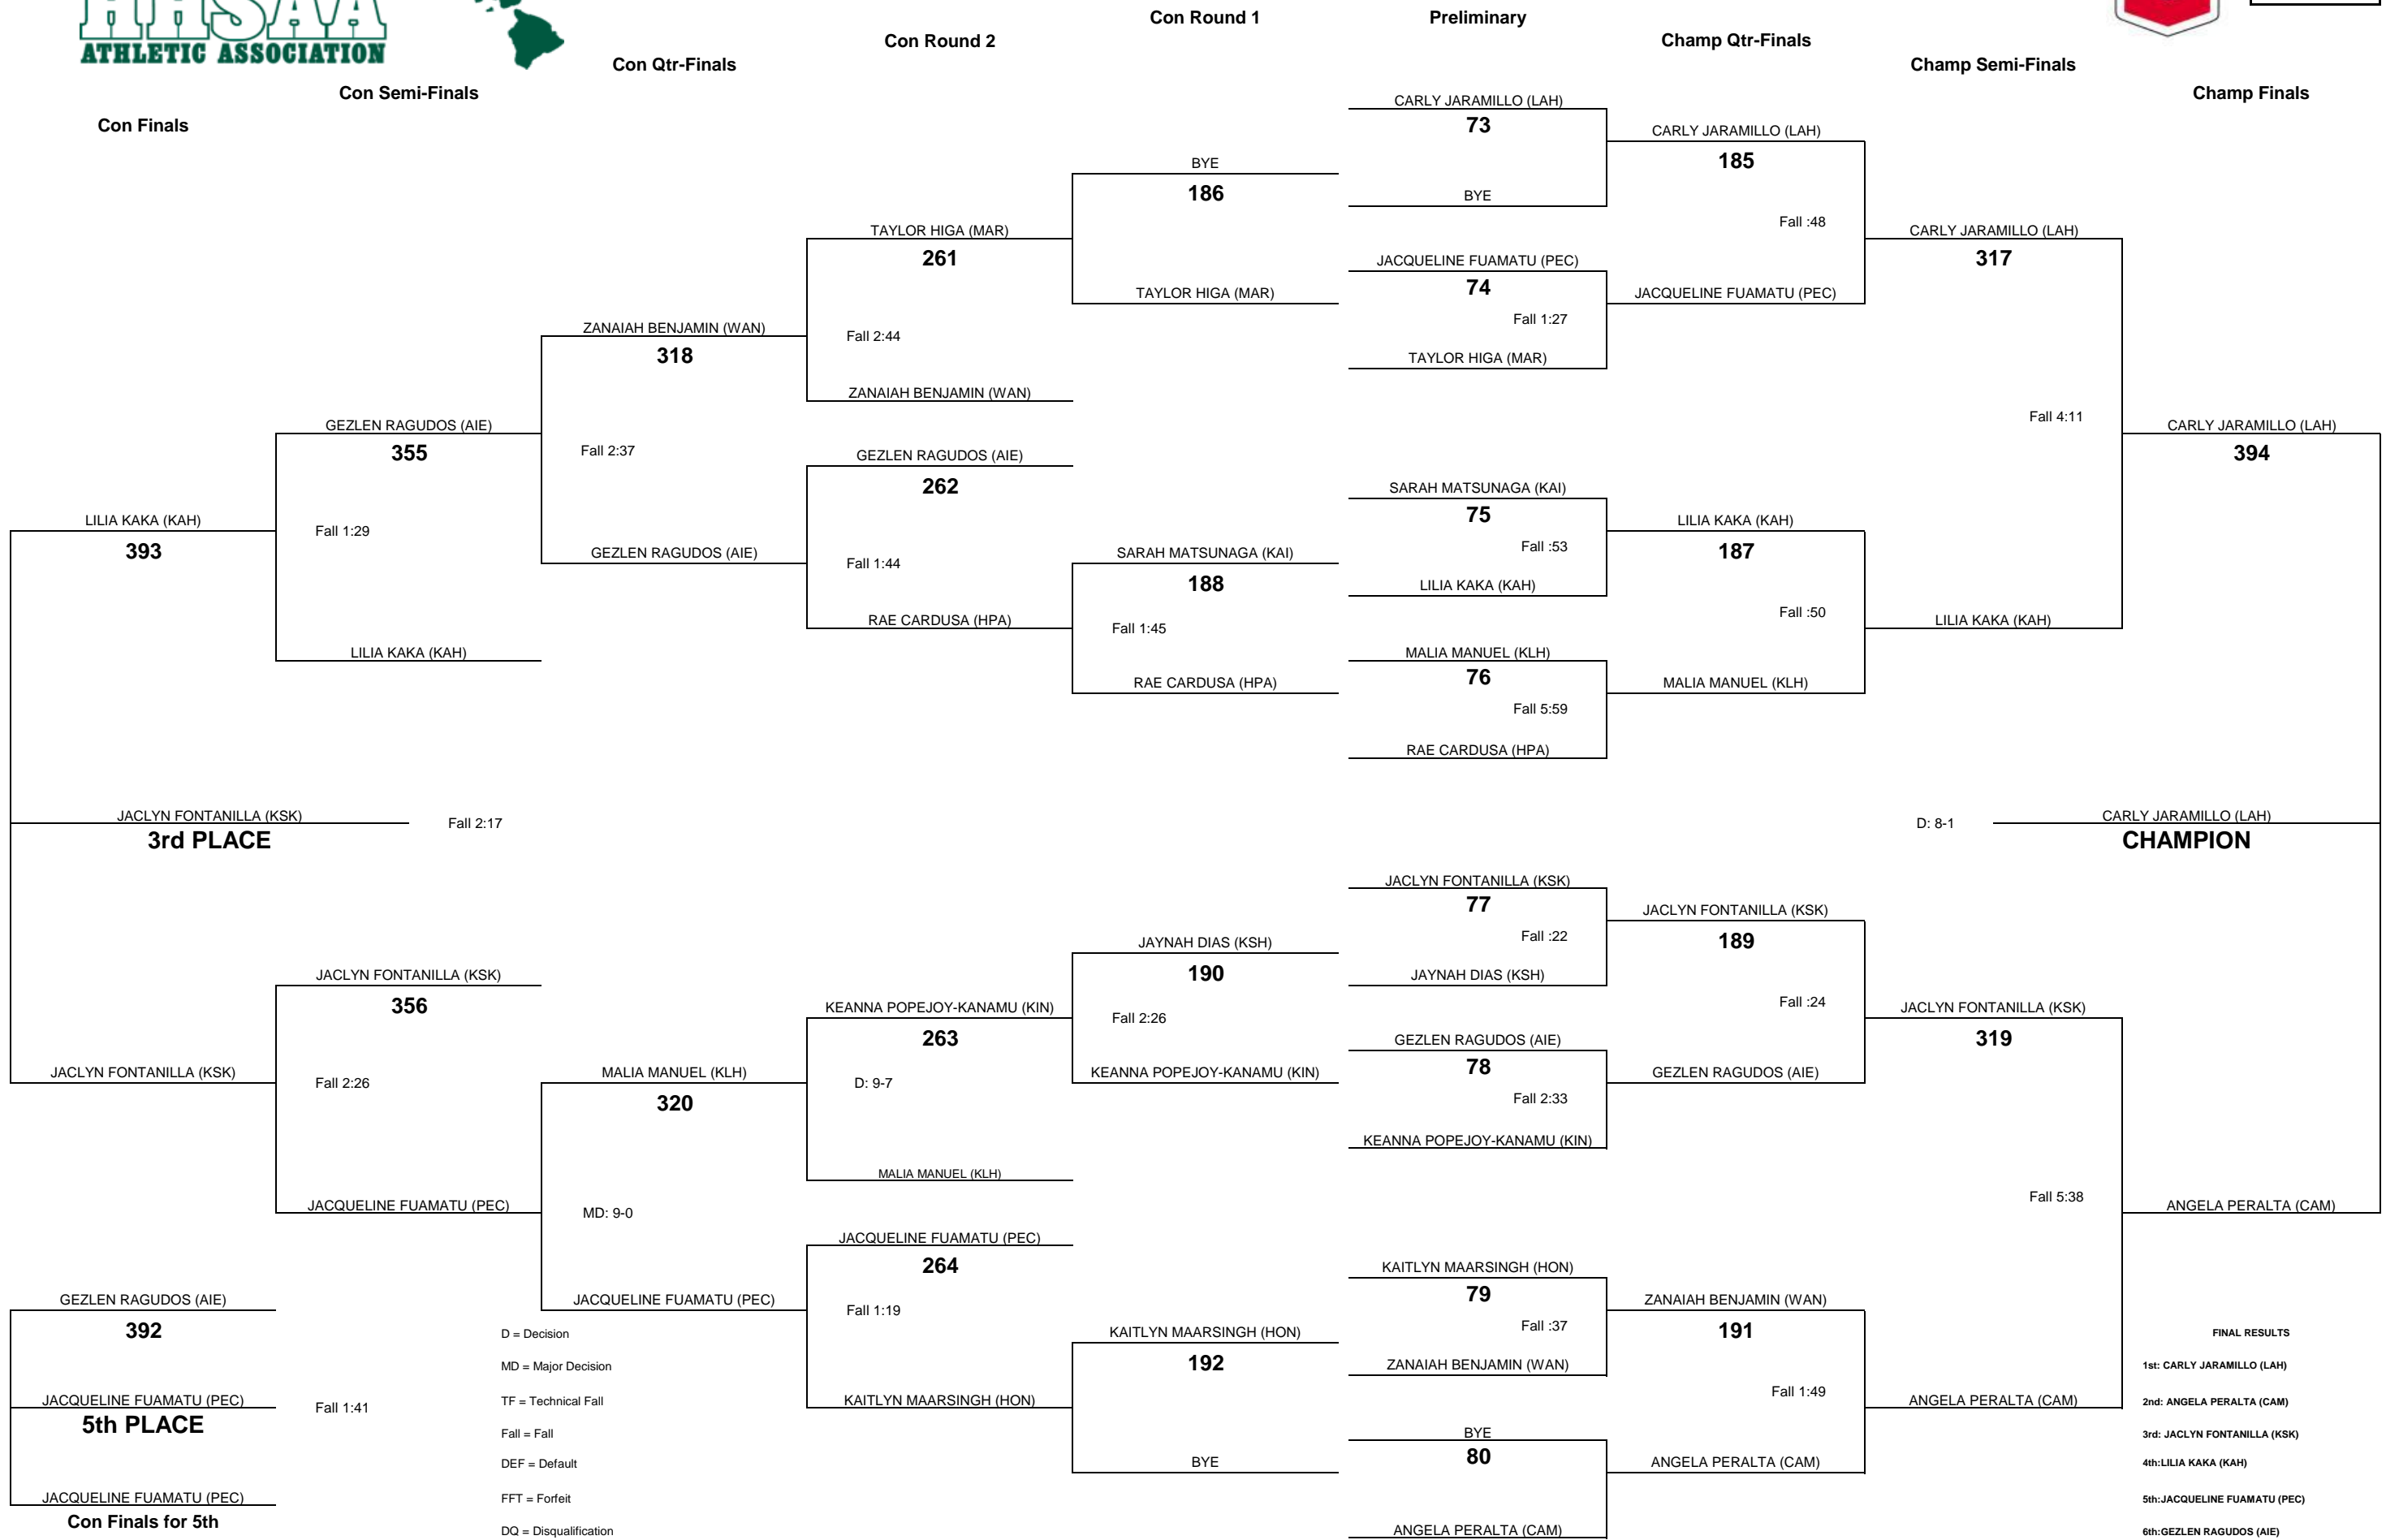

CHEVRON-HAWAII HIGH SCHOOL ATHLETIC ASSOCIATION 2015 GIRLS WRESTLING CHAMPIONSHIPS

WEIGHT CLASS
145

D = Decision
MD = Major Decision
TF = Technical Fall
Fall = Fall
DEF = Default
FFT = Forfeit
DQ = Disqualification

FINAL RESULTS

1st: CARLY JARAMILLO (LAH)
2nd: ANGELA PERALTA (CAM)
3rd: JACLYN FONTANILLA (KSK)
4th: LILIA KAKA (KAH)
5th: JACQUELINE FUAMATU (PEC)
6th: GEZLEN RAGUDOS (AIE)