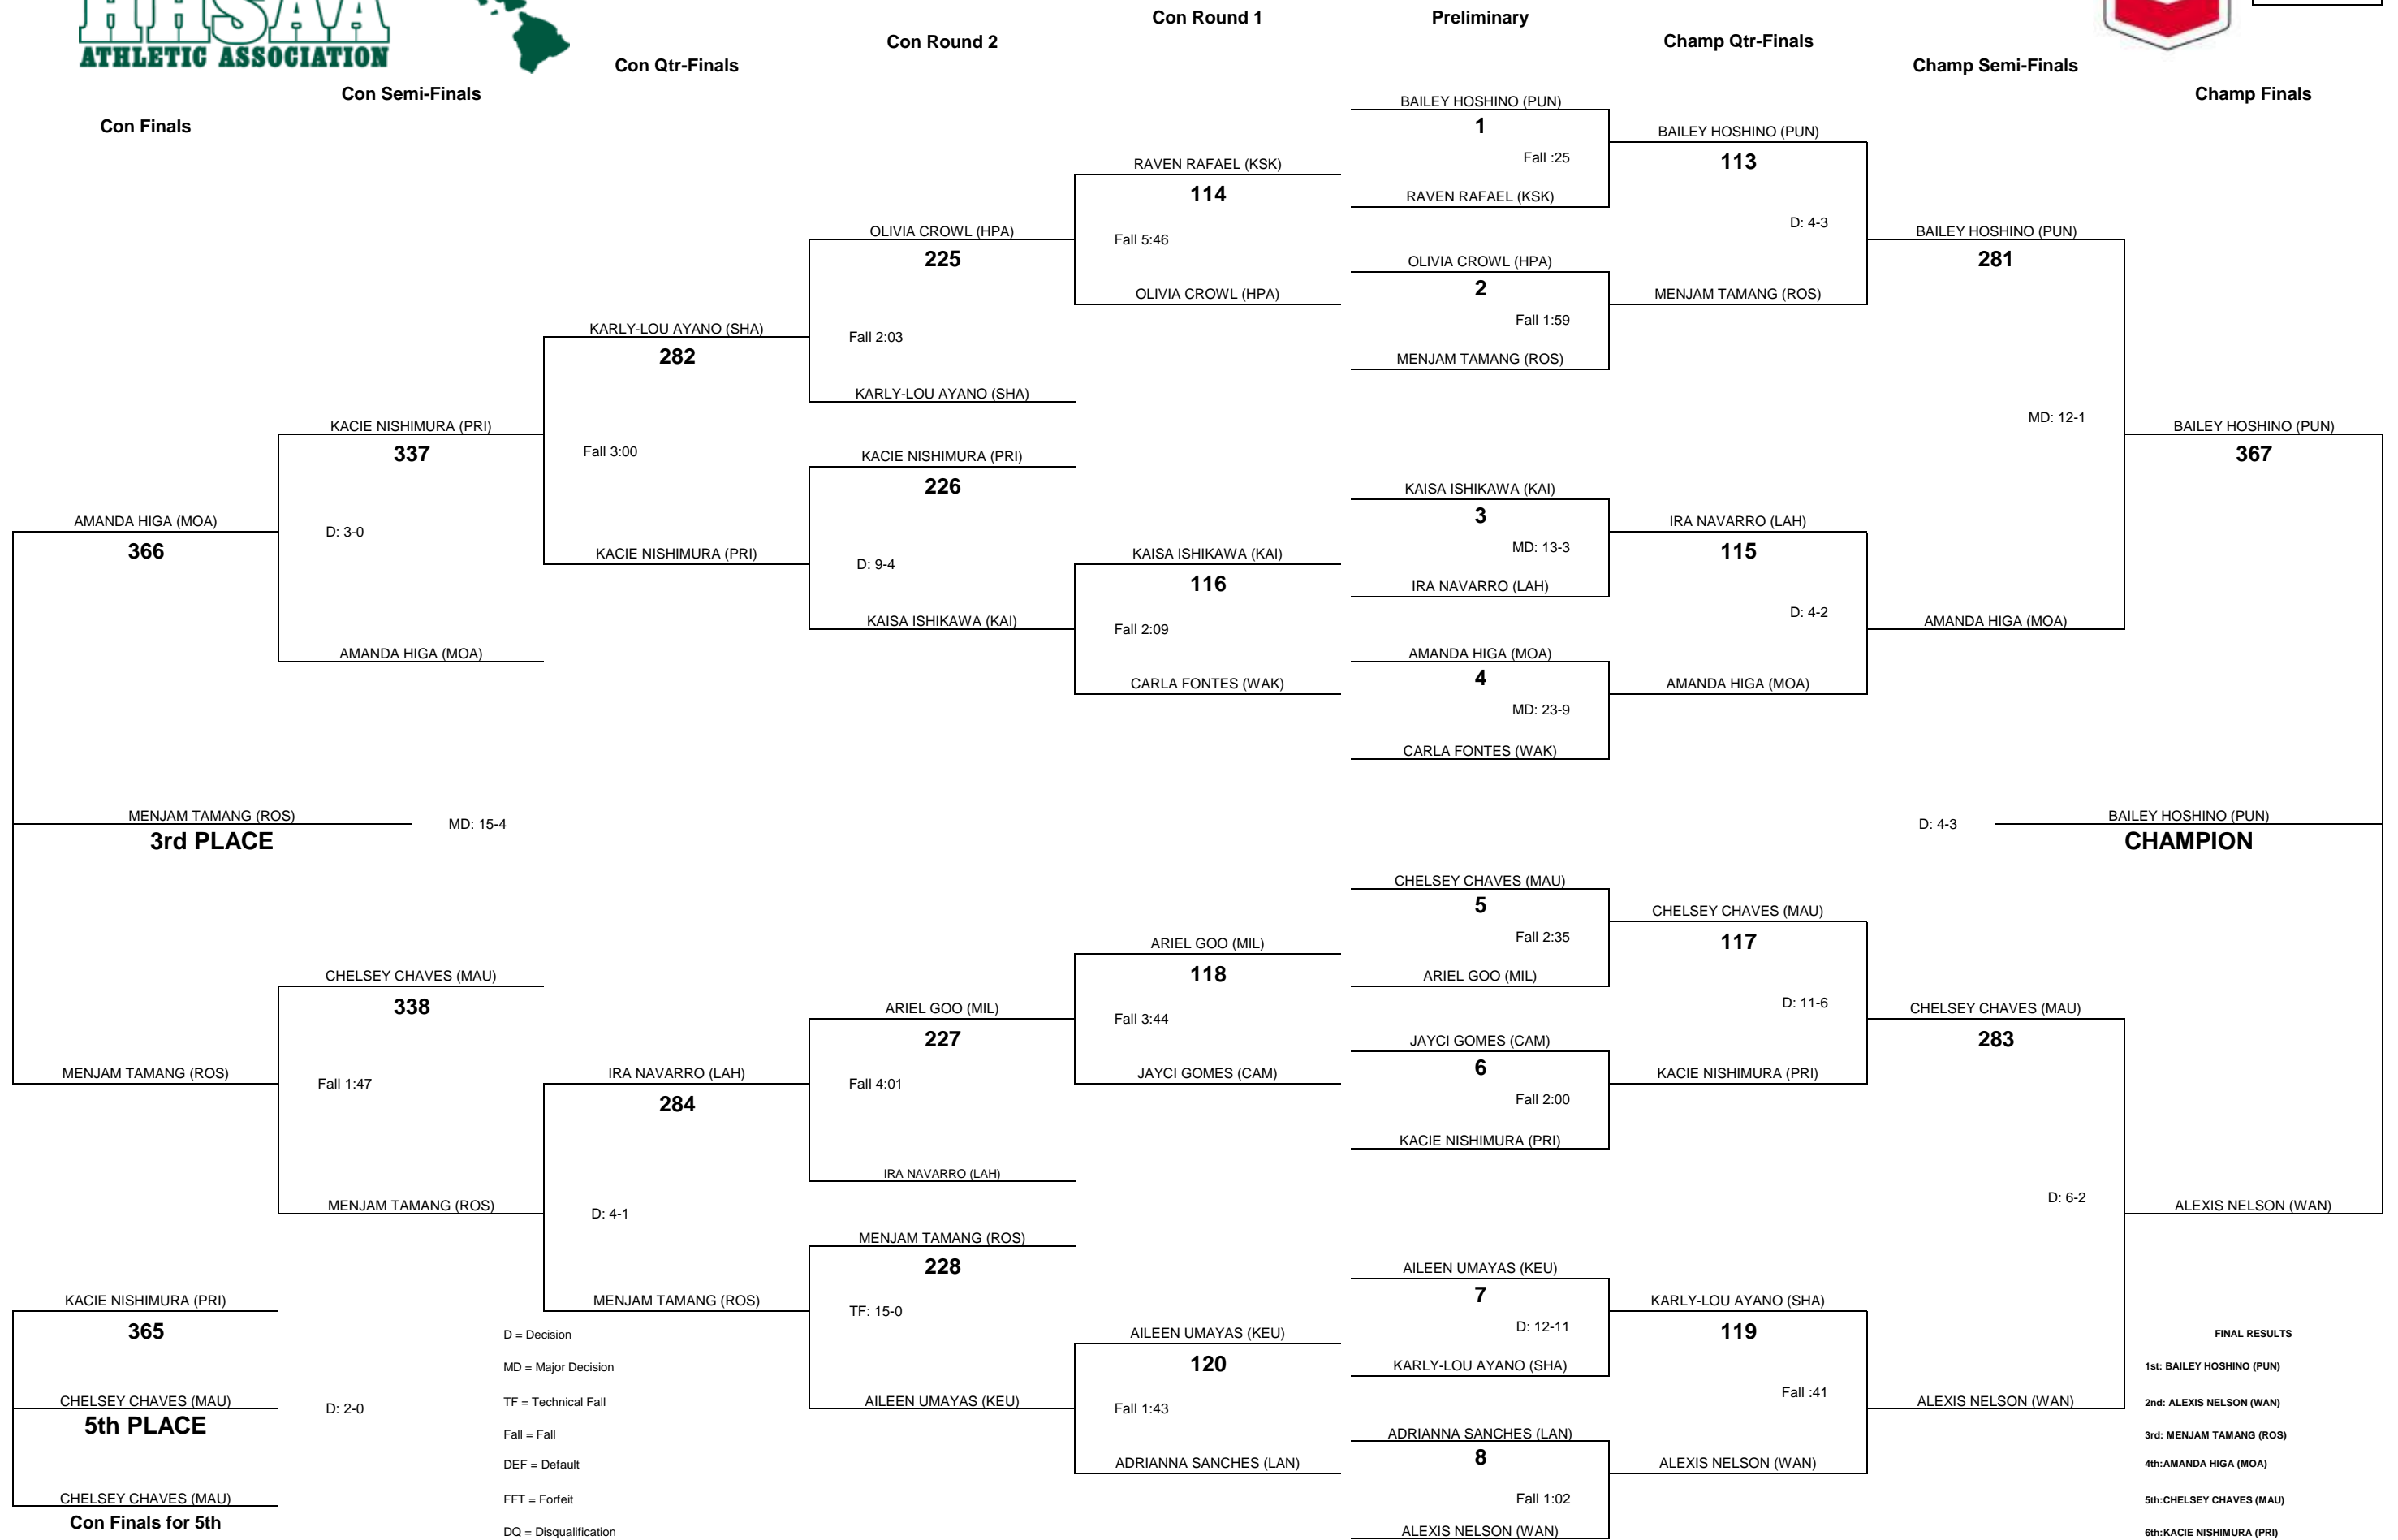

CHEVRON-HAWAII HIGH SCHOOL ATHLETIC ASSOCIATION 2015 GIRLS WRESTLING CHAMPIONSHIPS

WEIGHT CLASS
97