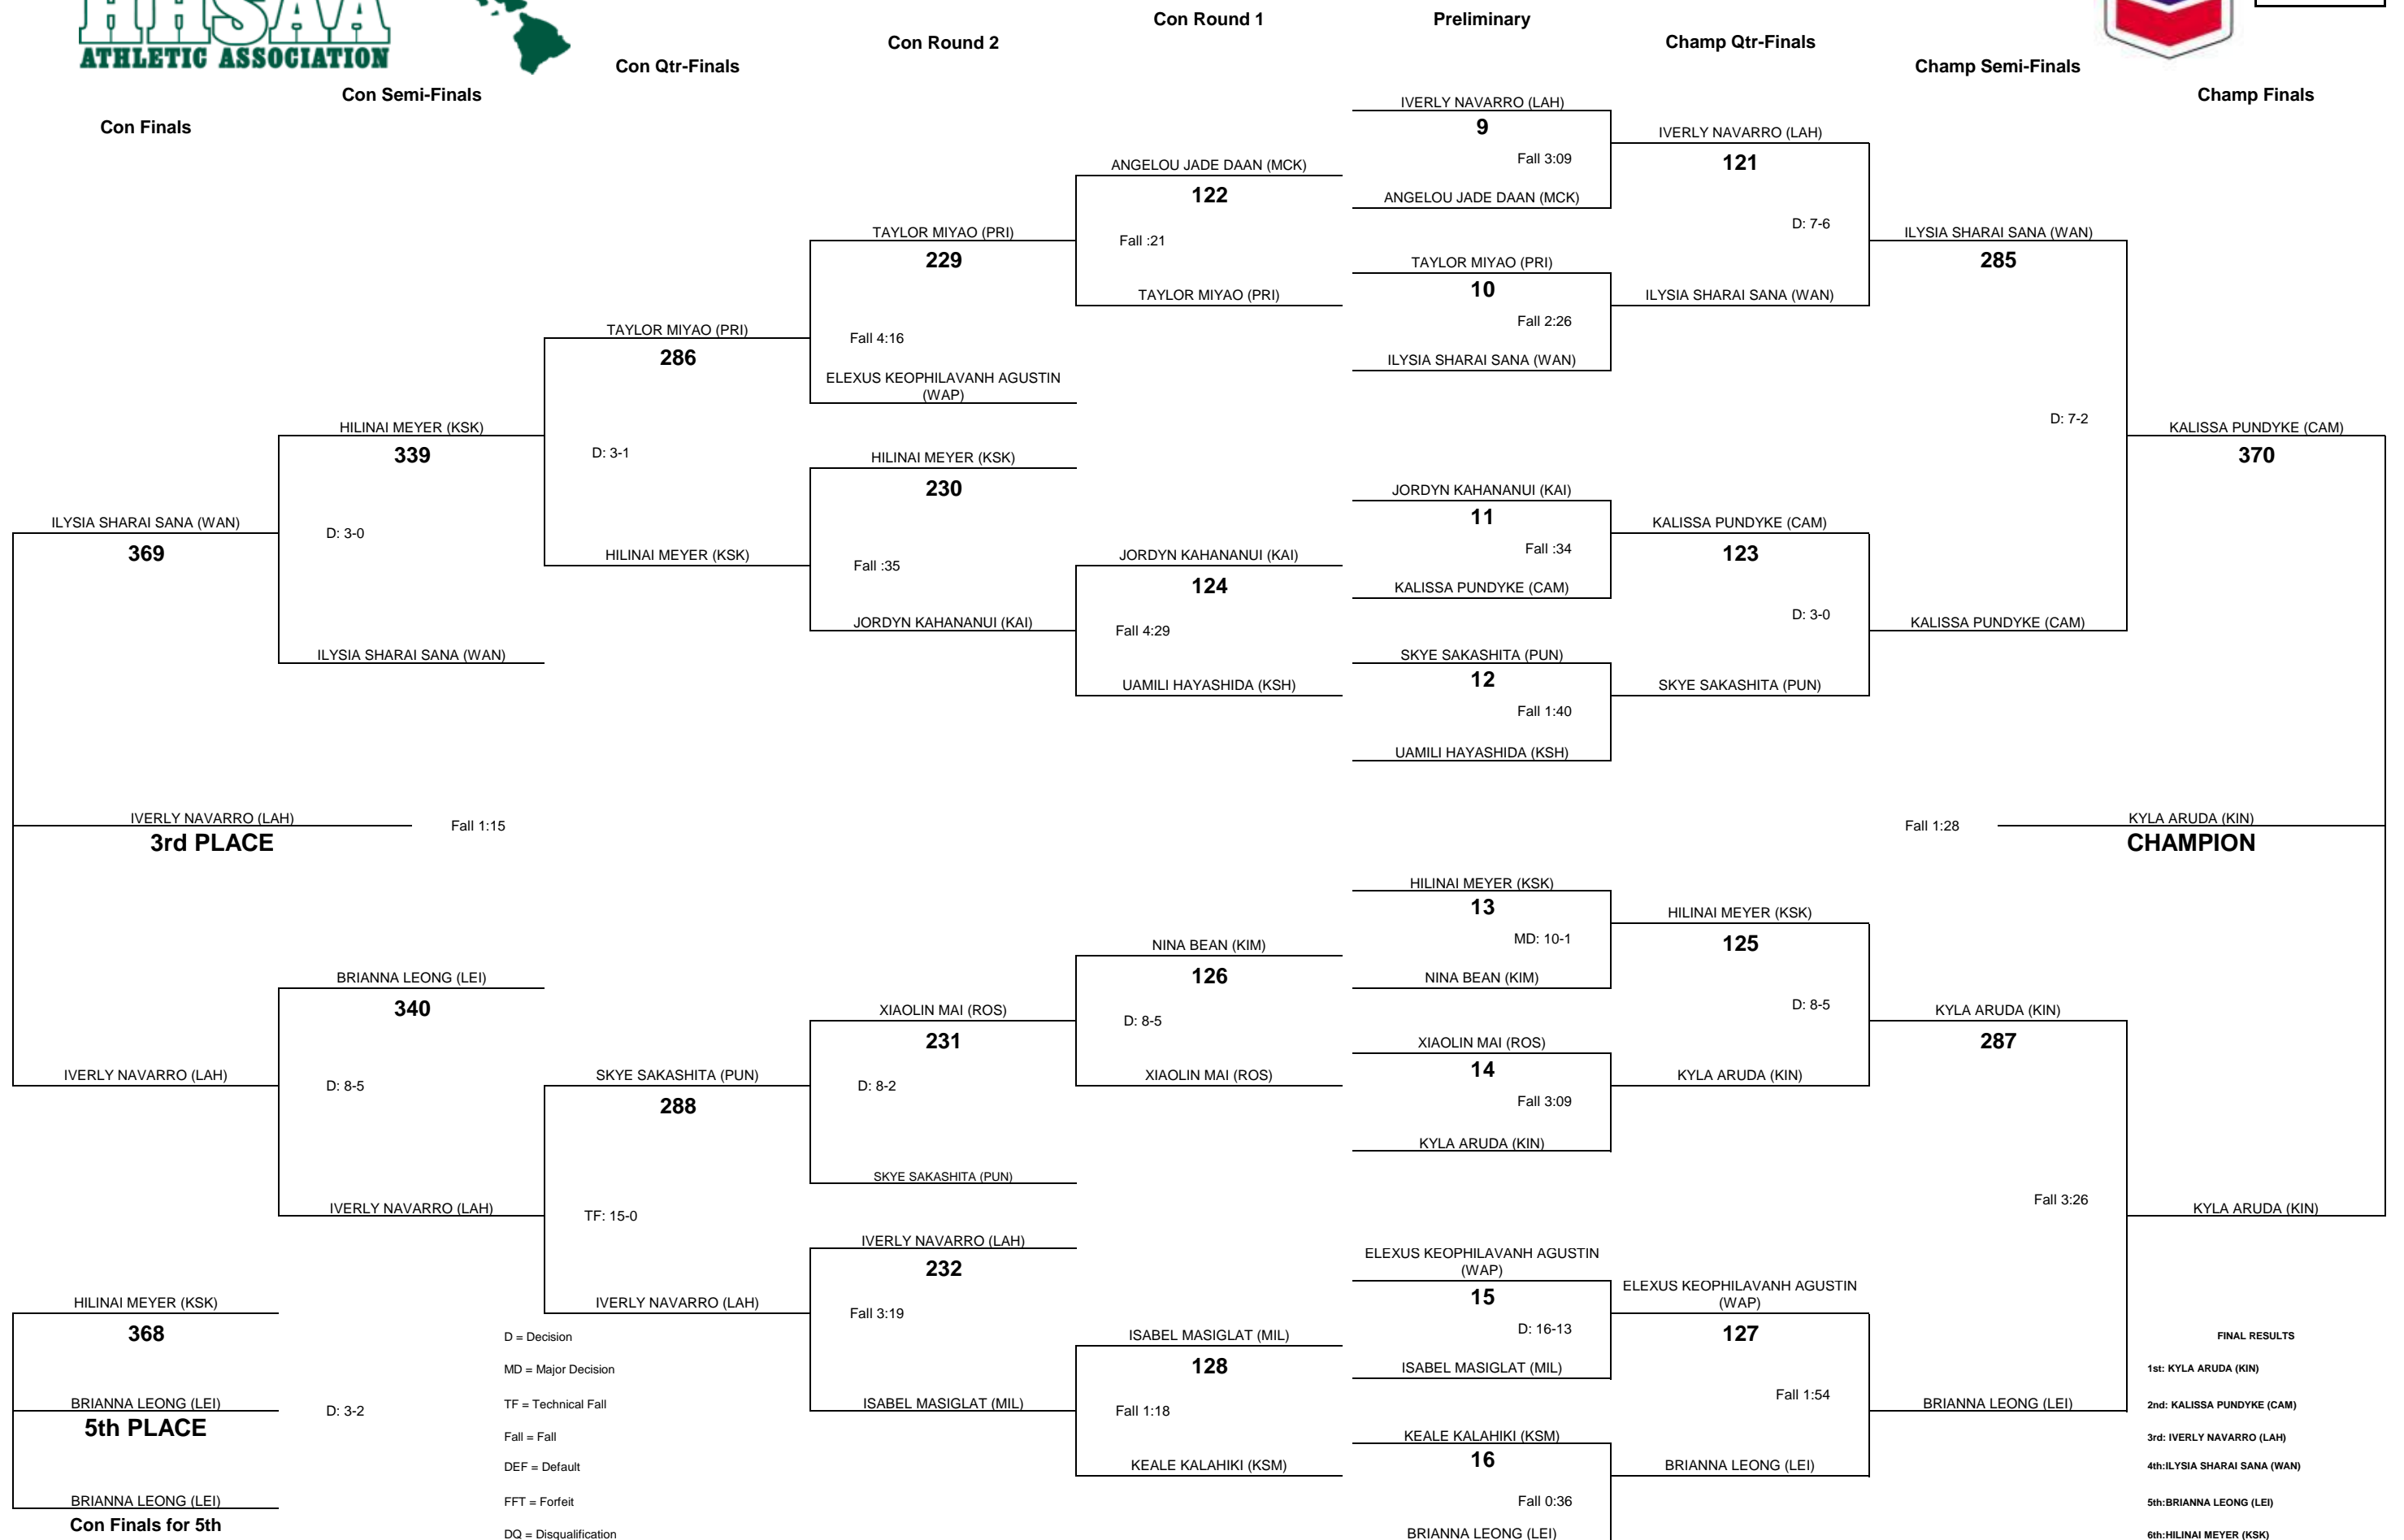

CHEVRON-HAWAII HIGH SCHOOL ATHLETIC ASSOCIATION 2015 GIRLS WRESTLING CHAMPIONSHIPS

WEIGHT CLASS
102