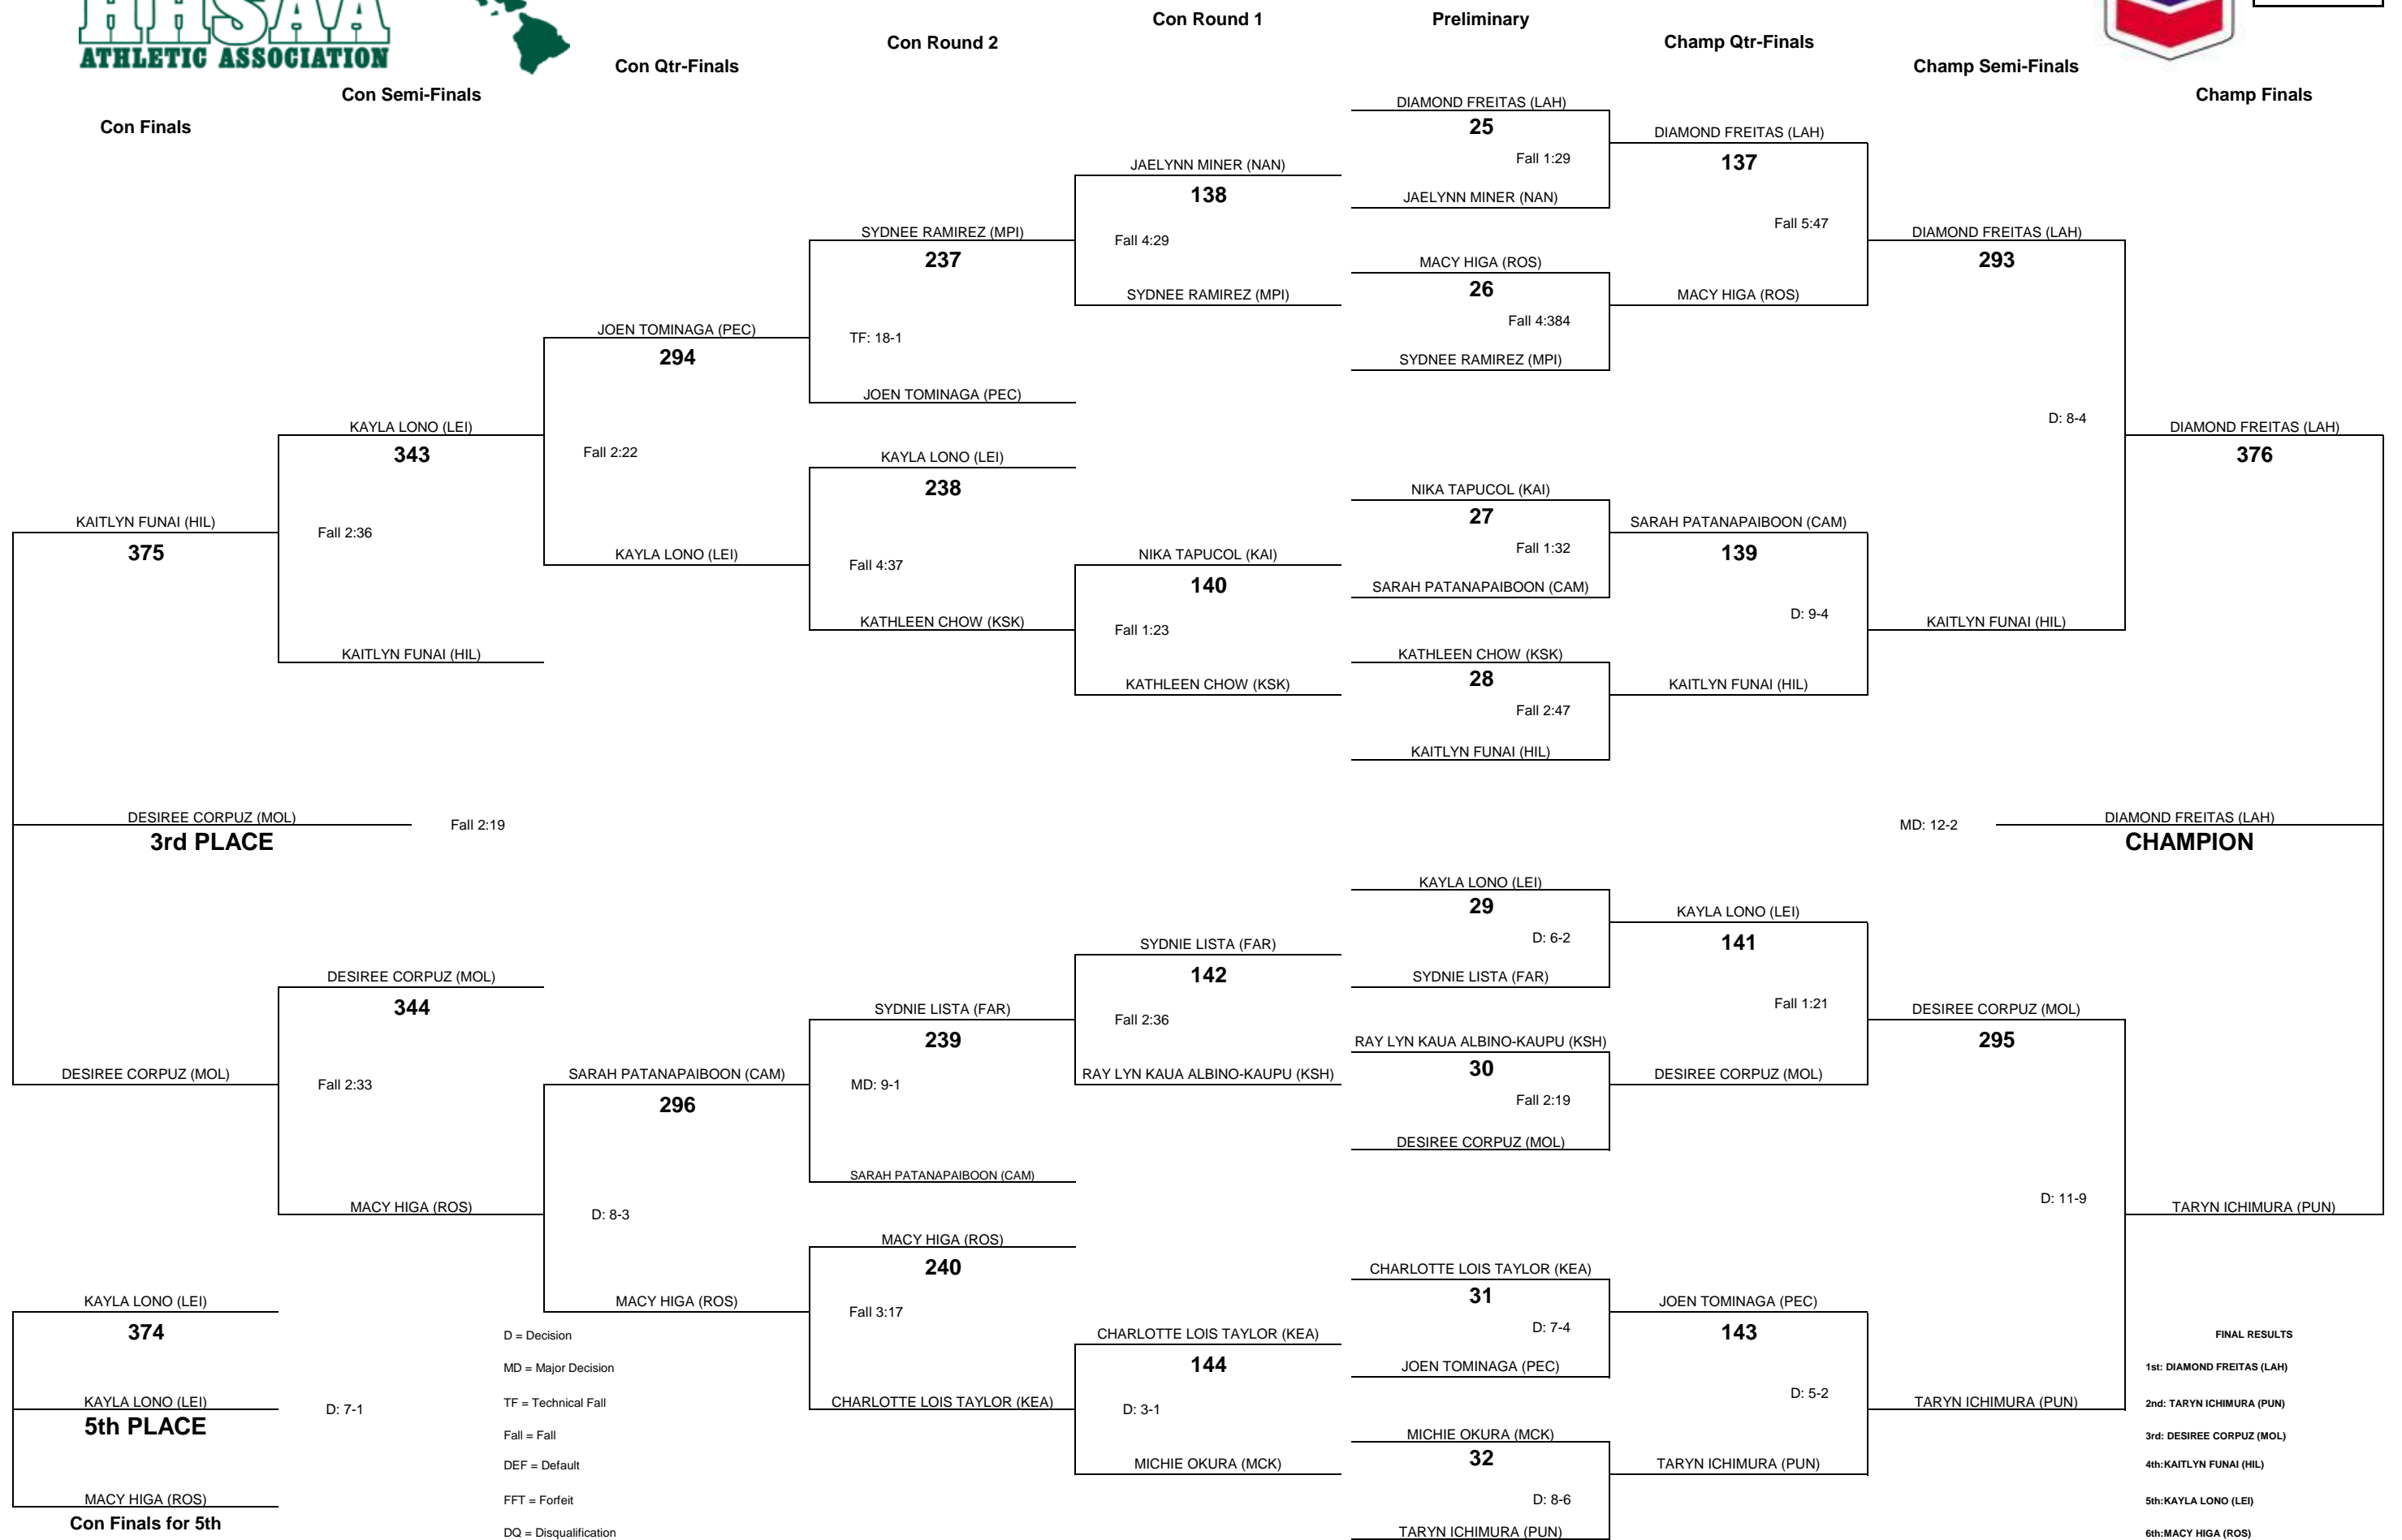

CHEVRON-HAWAII HIGH SCHOOL ATHLETIC ASSOCIATION 2015 GIRLS WRESTLING CHAMPIONSHIPS

WEIGHT CLASS
112