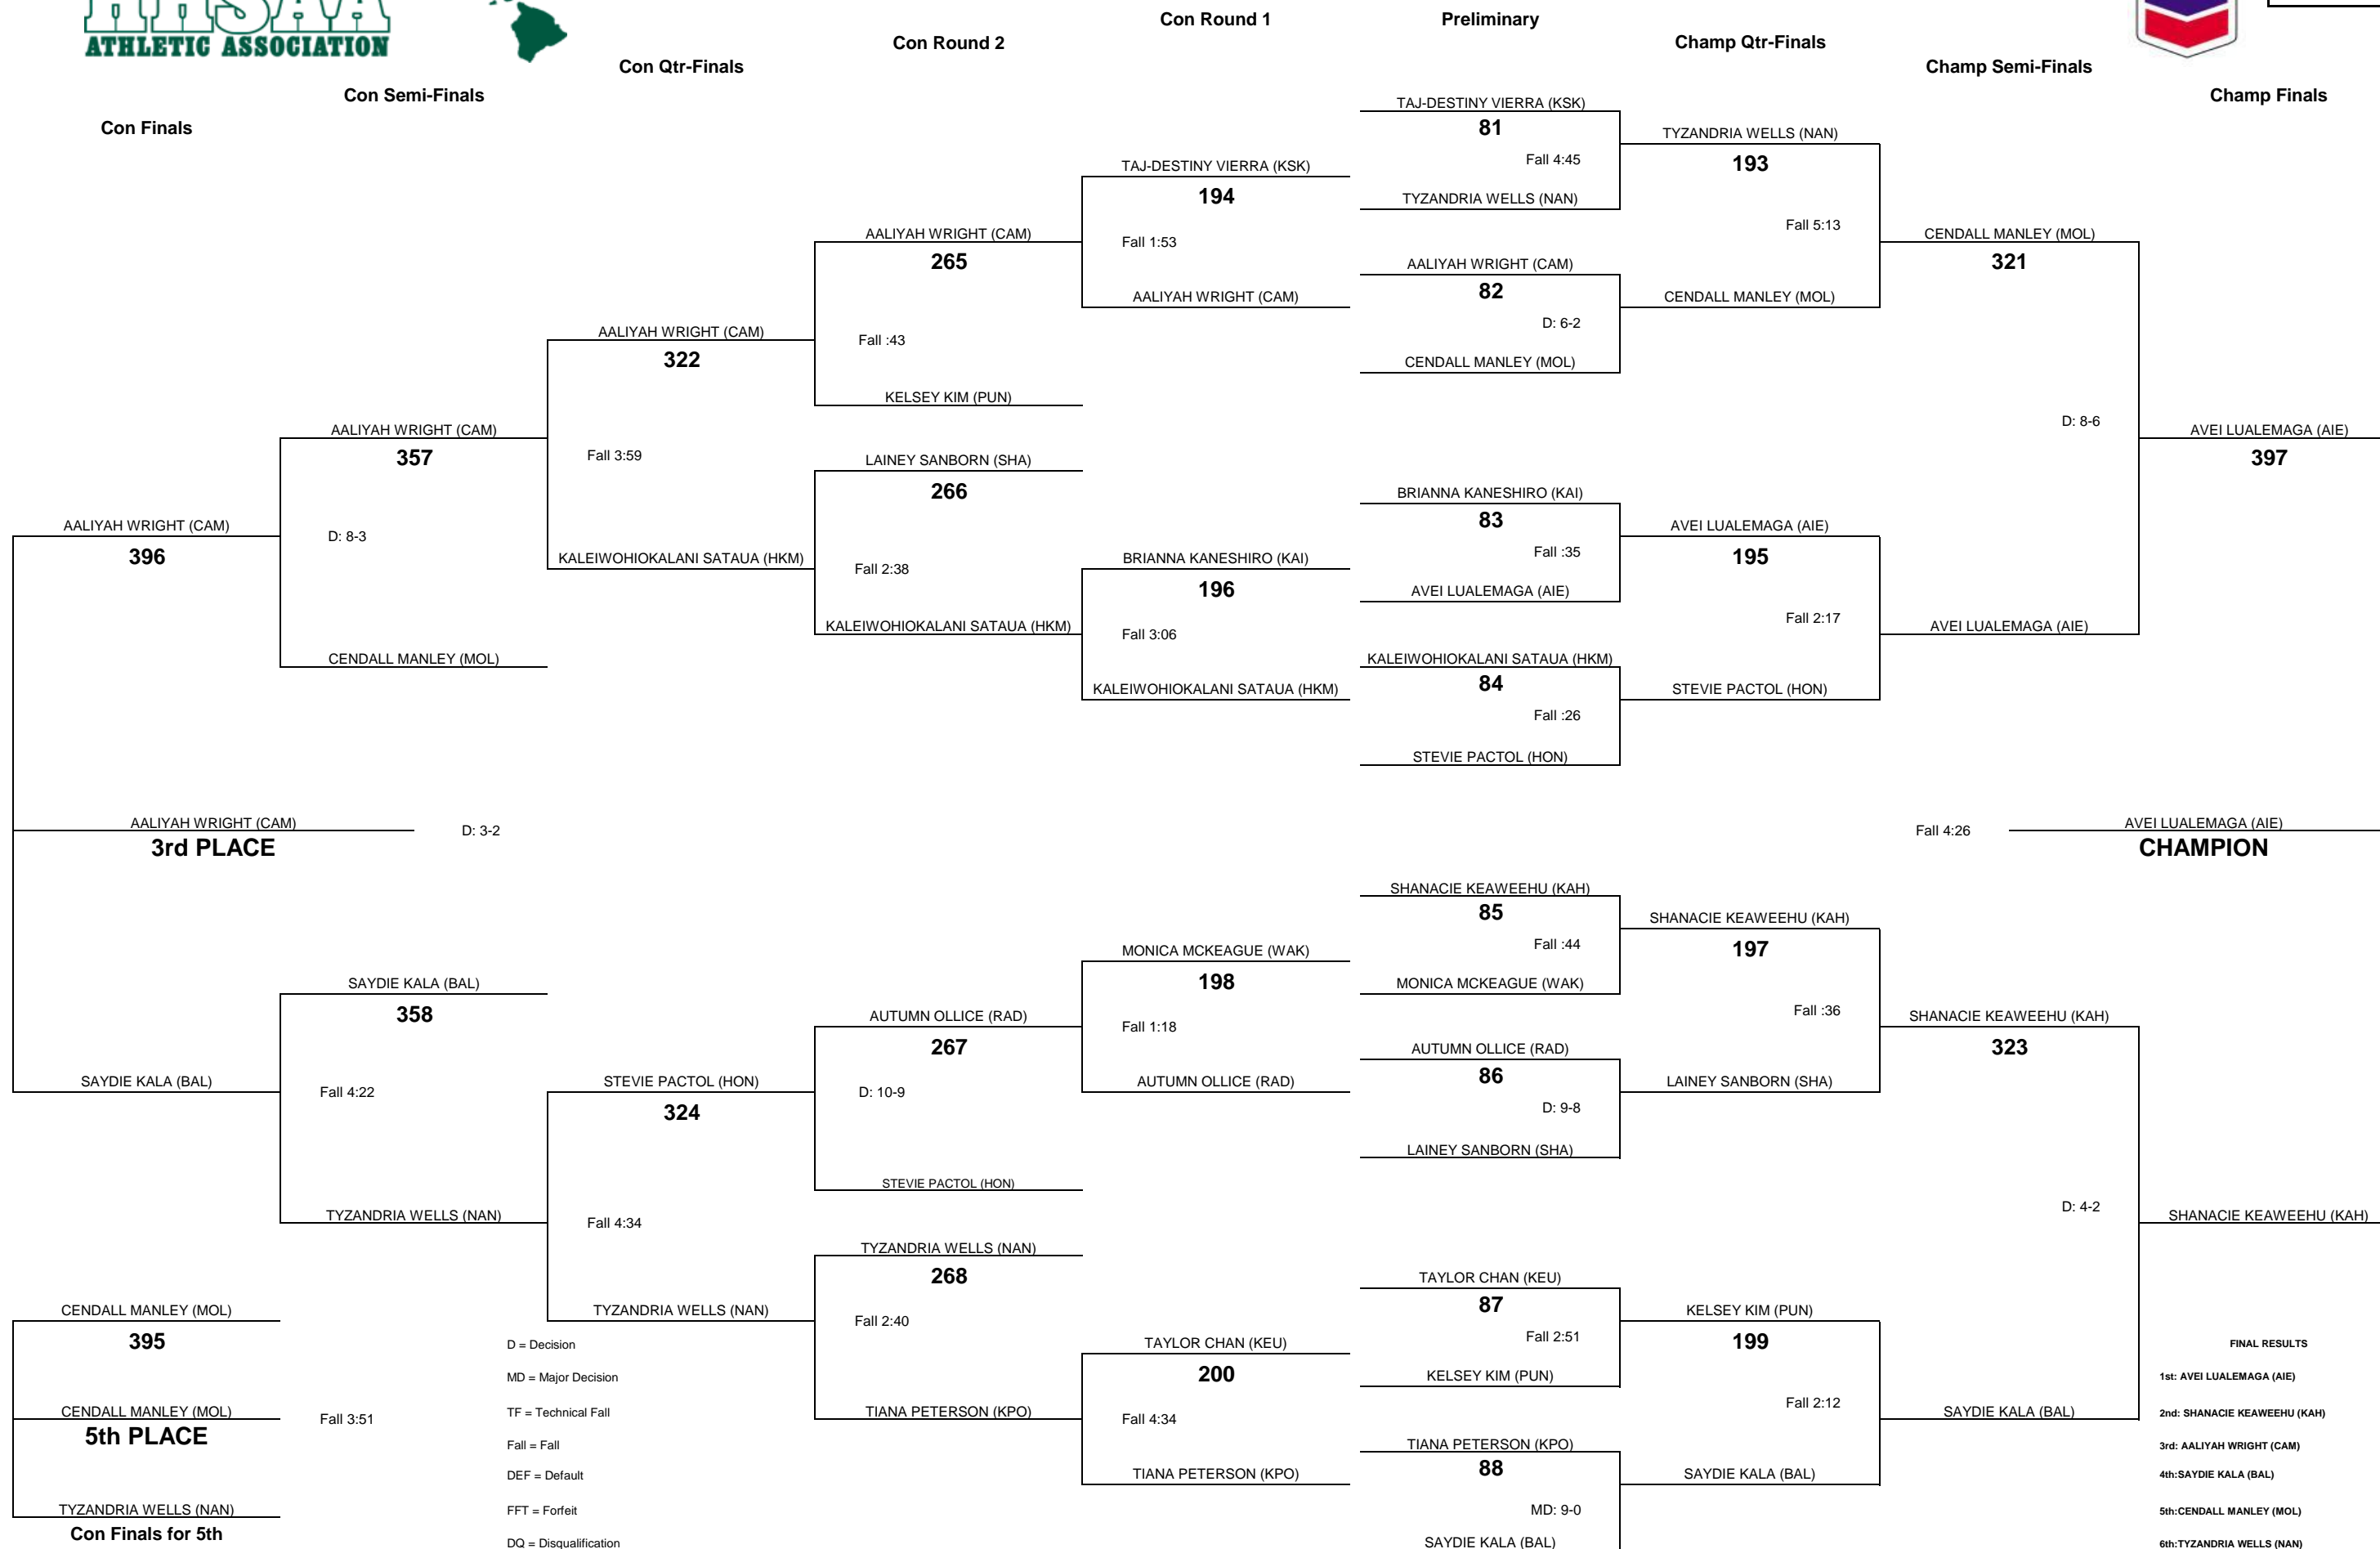

CHEVRON-HAWAII HIGH SCHOOL ATHLETIC ASSOCIATION 2015 GIRLS WRESTLING CHAMPIONSHIPS

WEIGHT CLASS
155

D = Decision
MD = Major Decision
TF = Technical Fall
Fall = Fall
DEF = Default
FFT = Forfeit
DQ = Disqualification