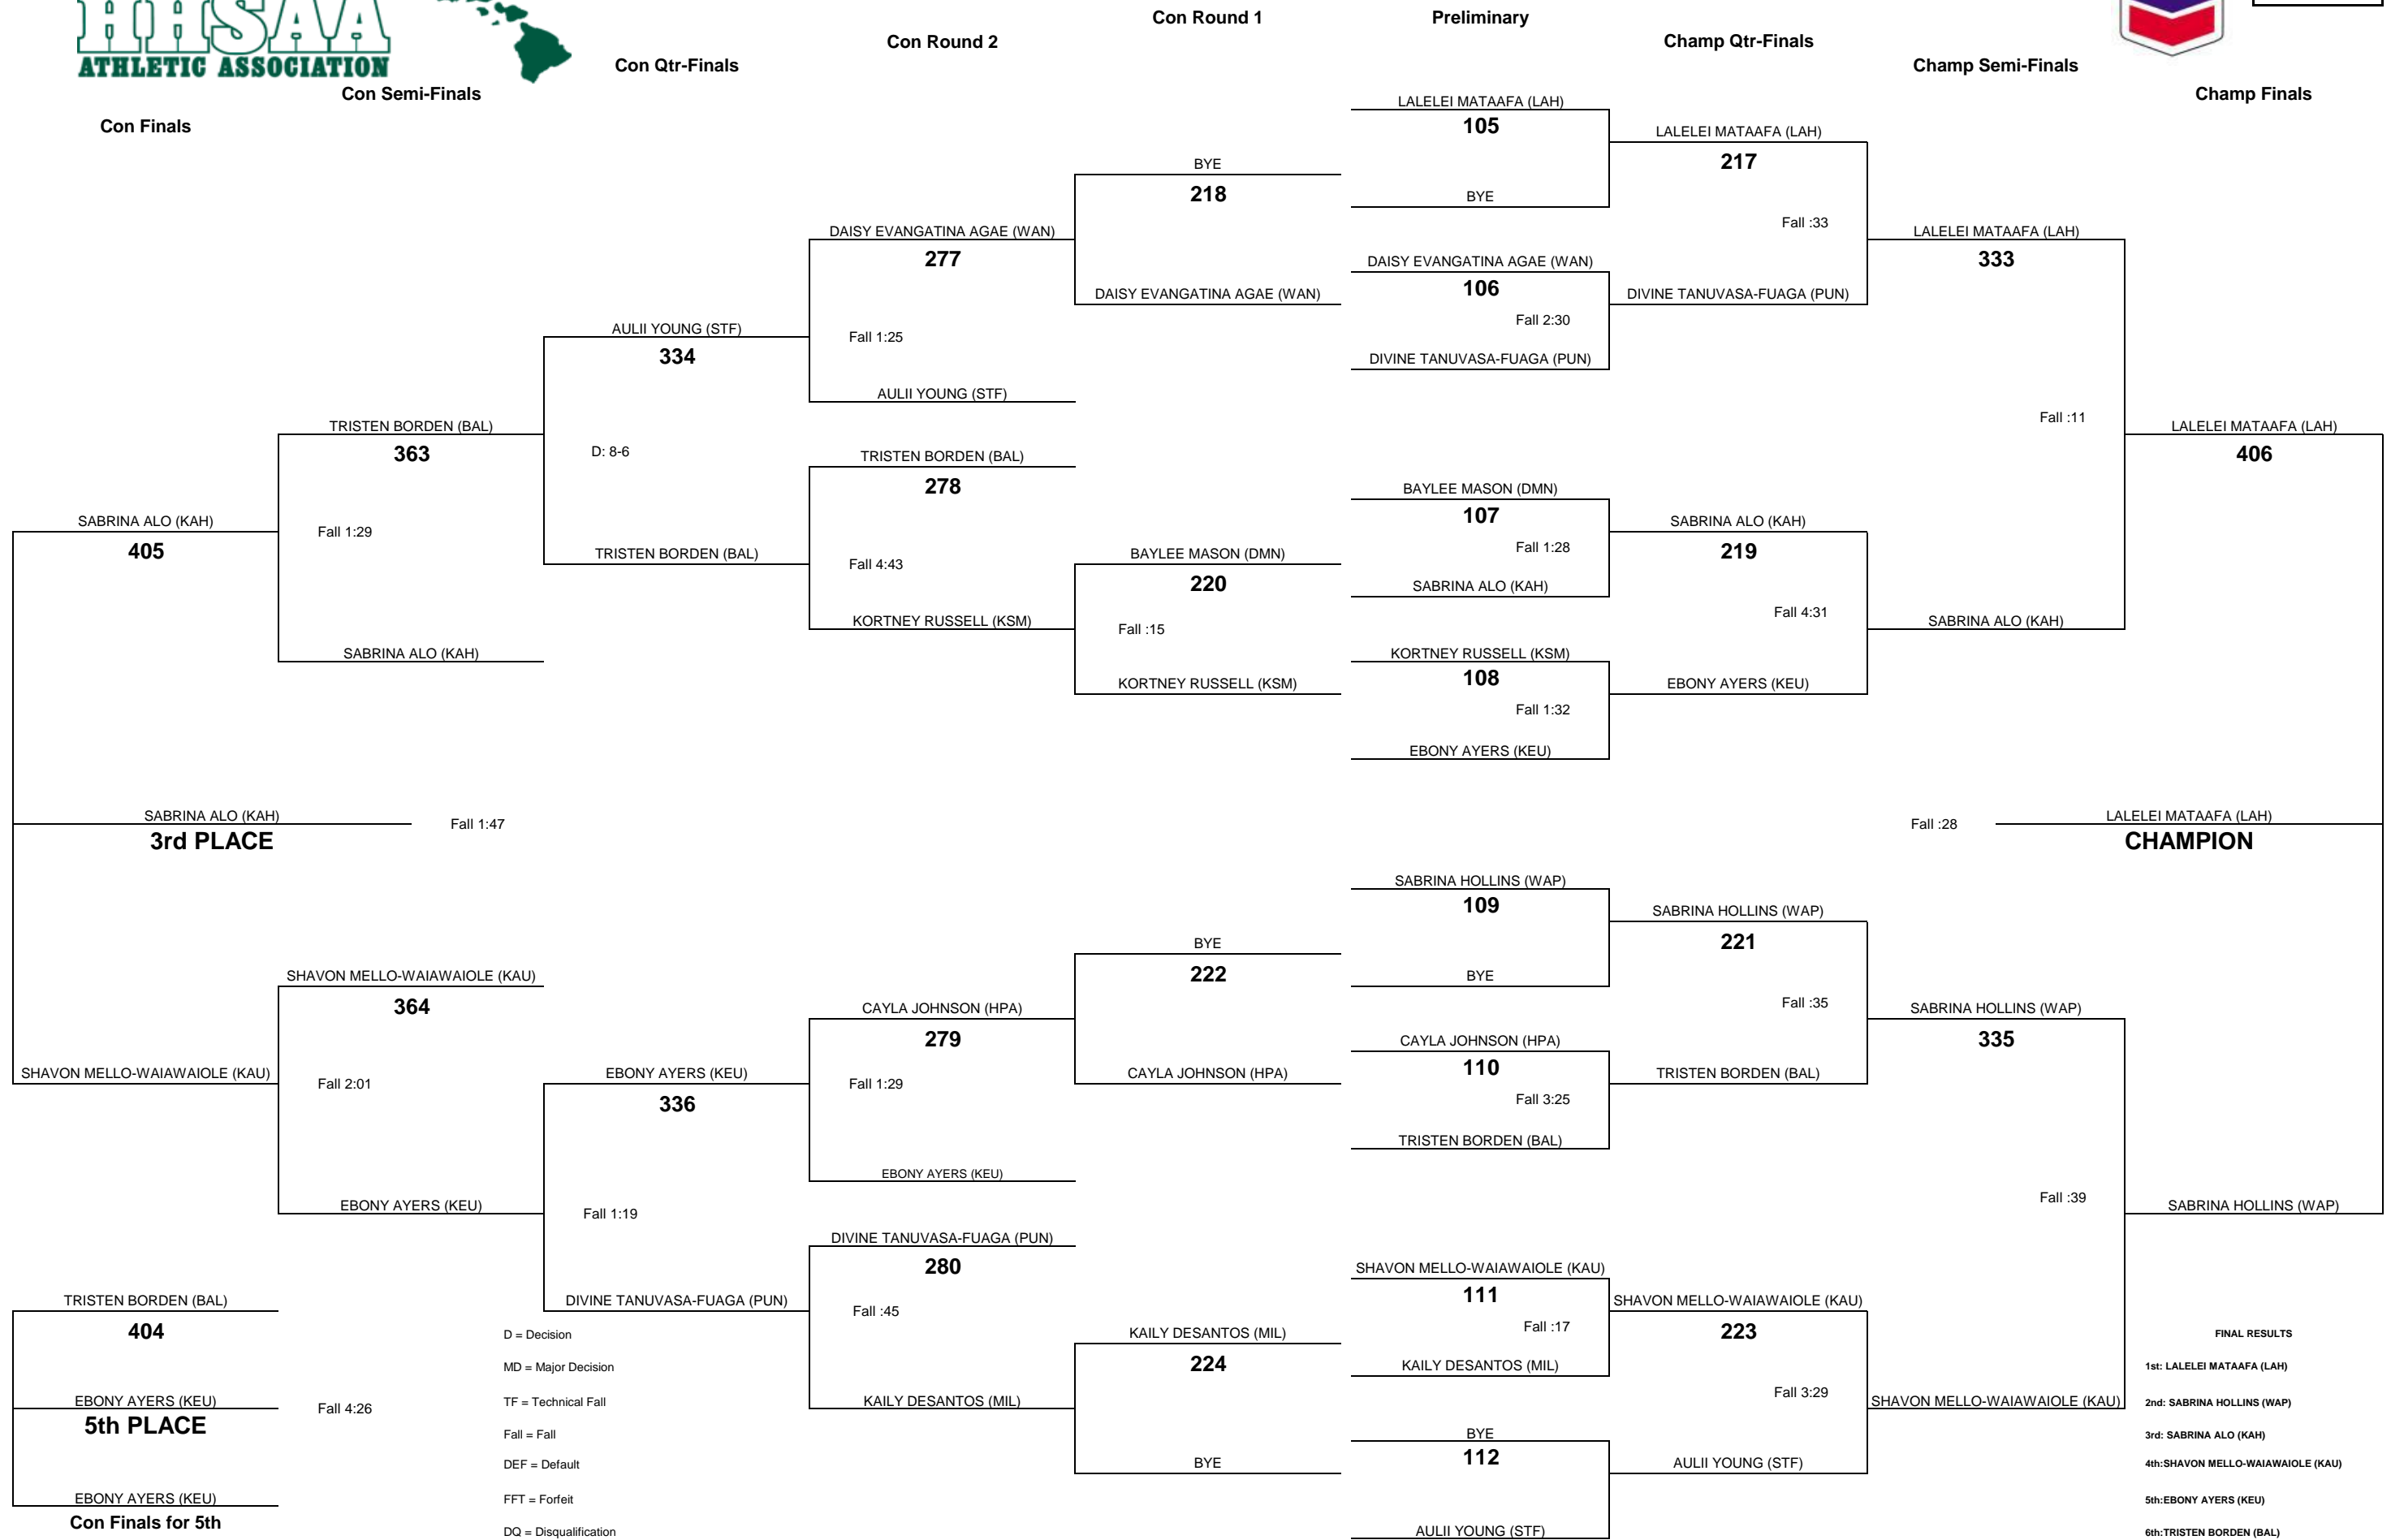

WEIGHT CLASS
225