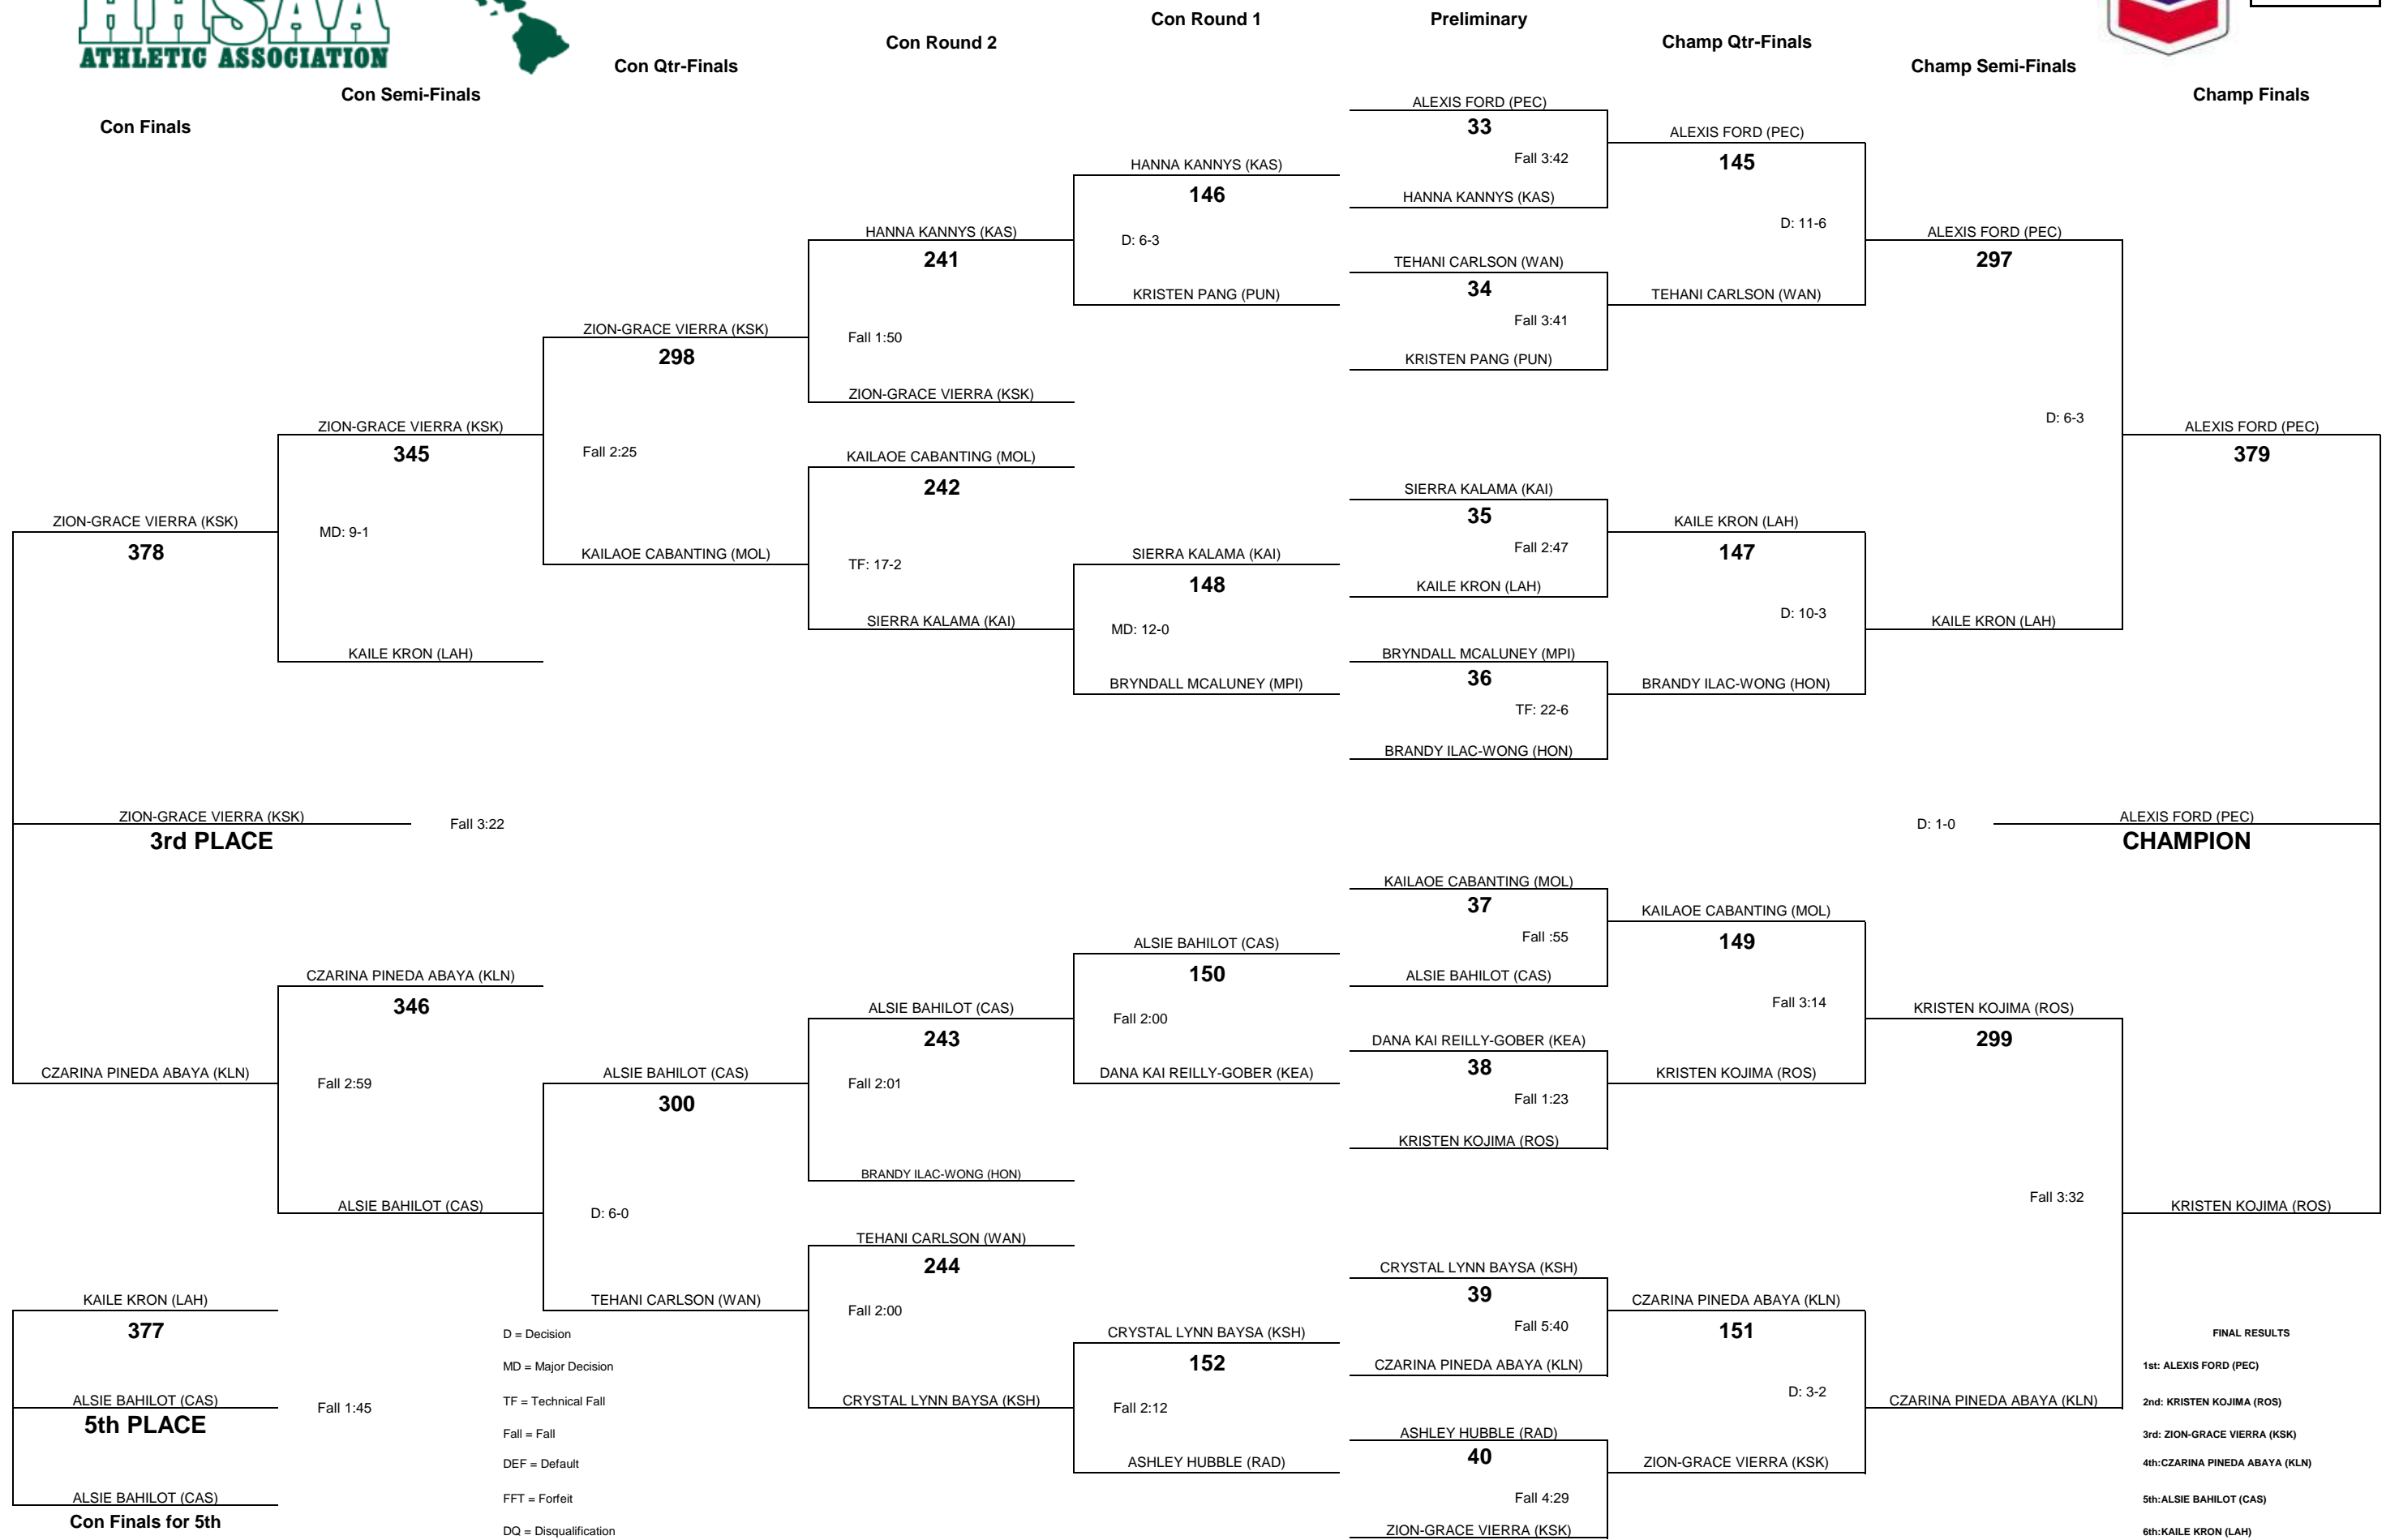

CHEVRON-HAWAII HIGH SCHOOL ATHLETIC ASSOCIATION 2015 GIRLS WRESTLING CHAMPIONSHIPS

WEIGHT CLASS
117