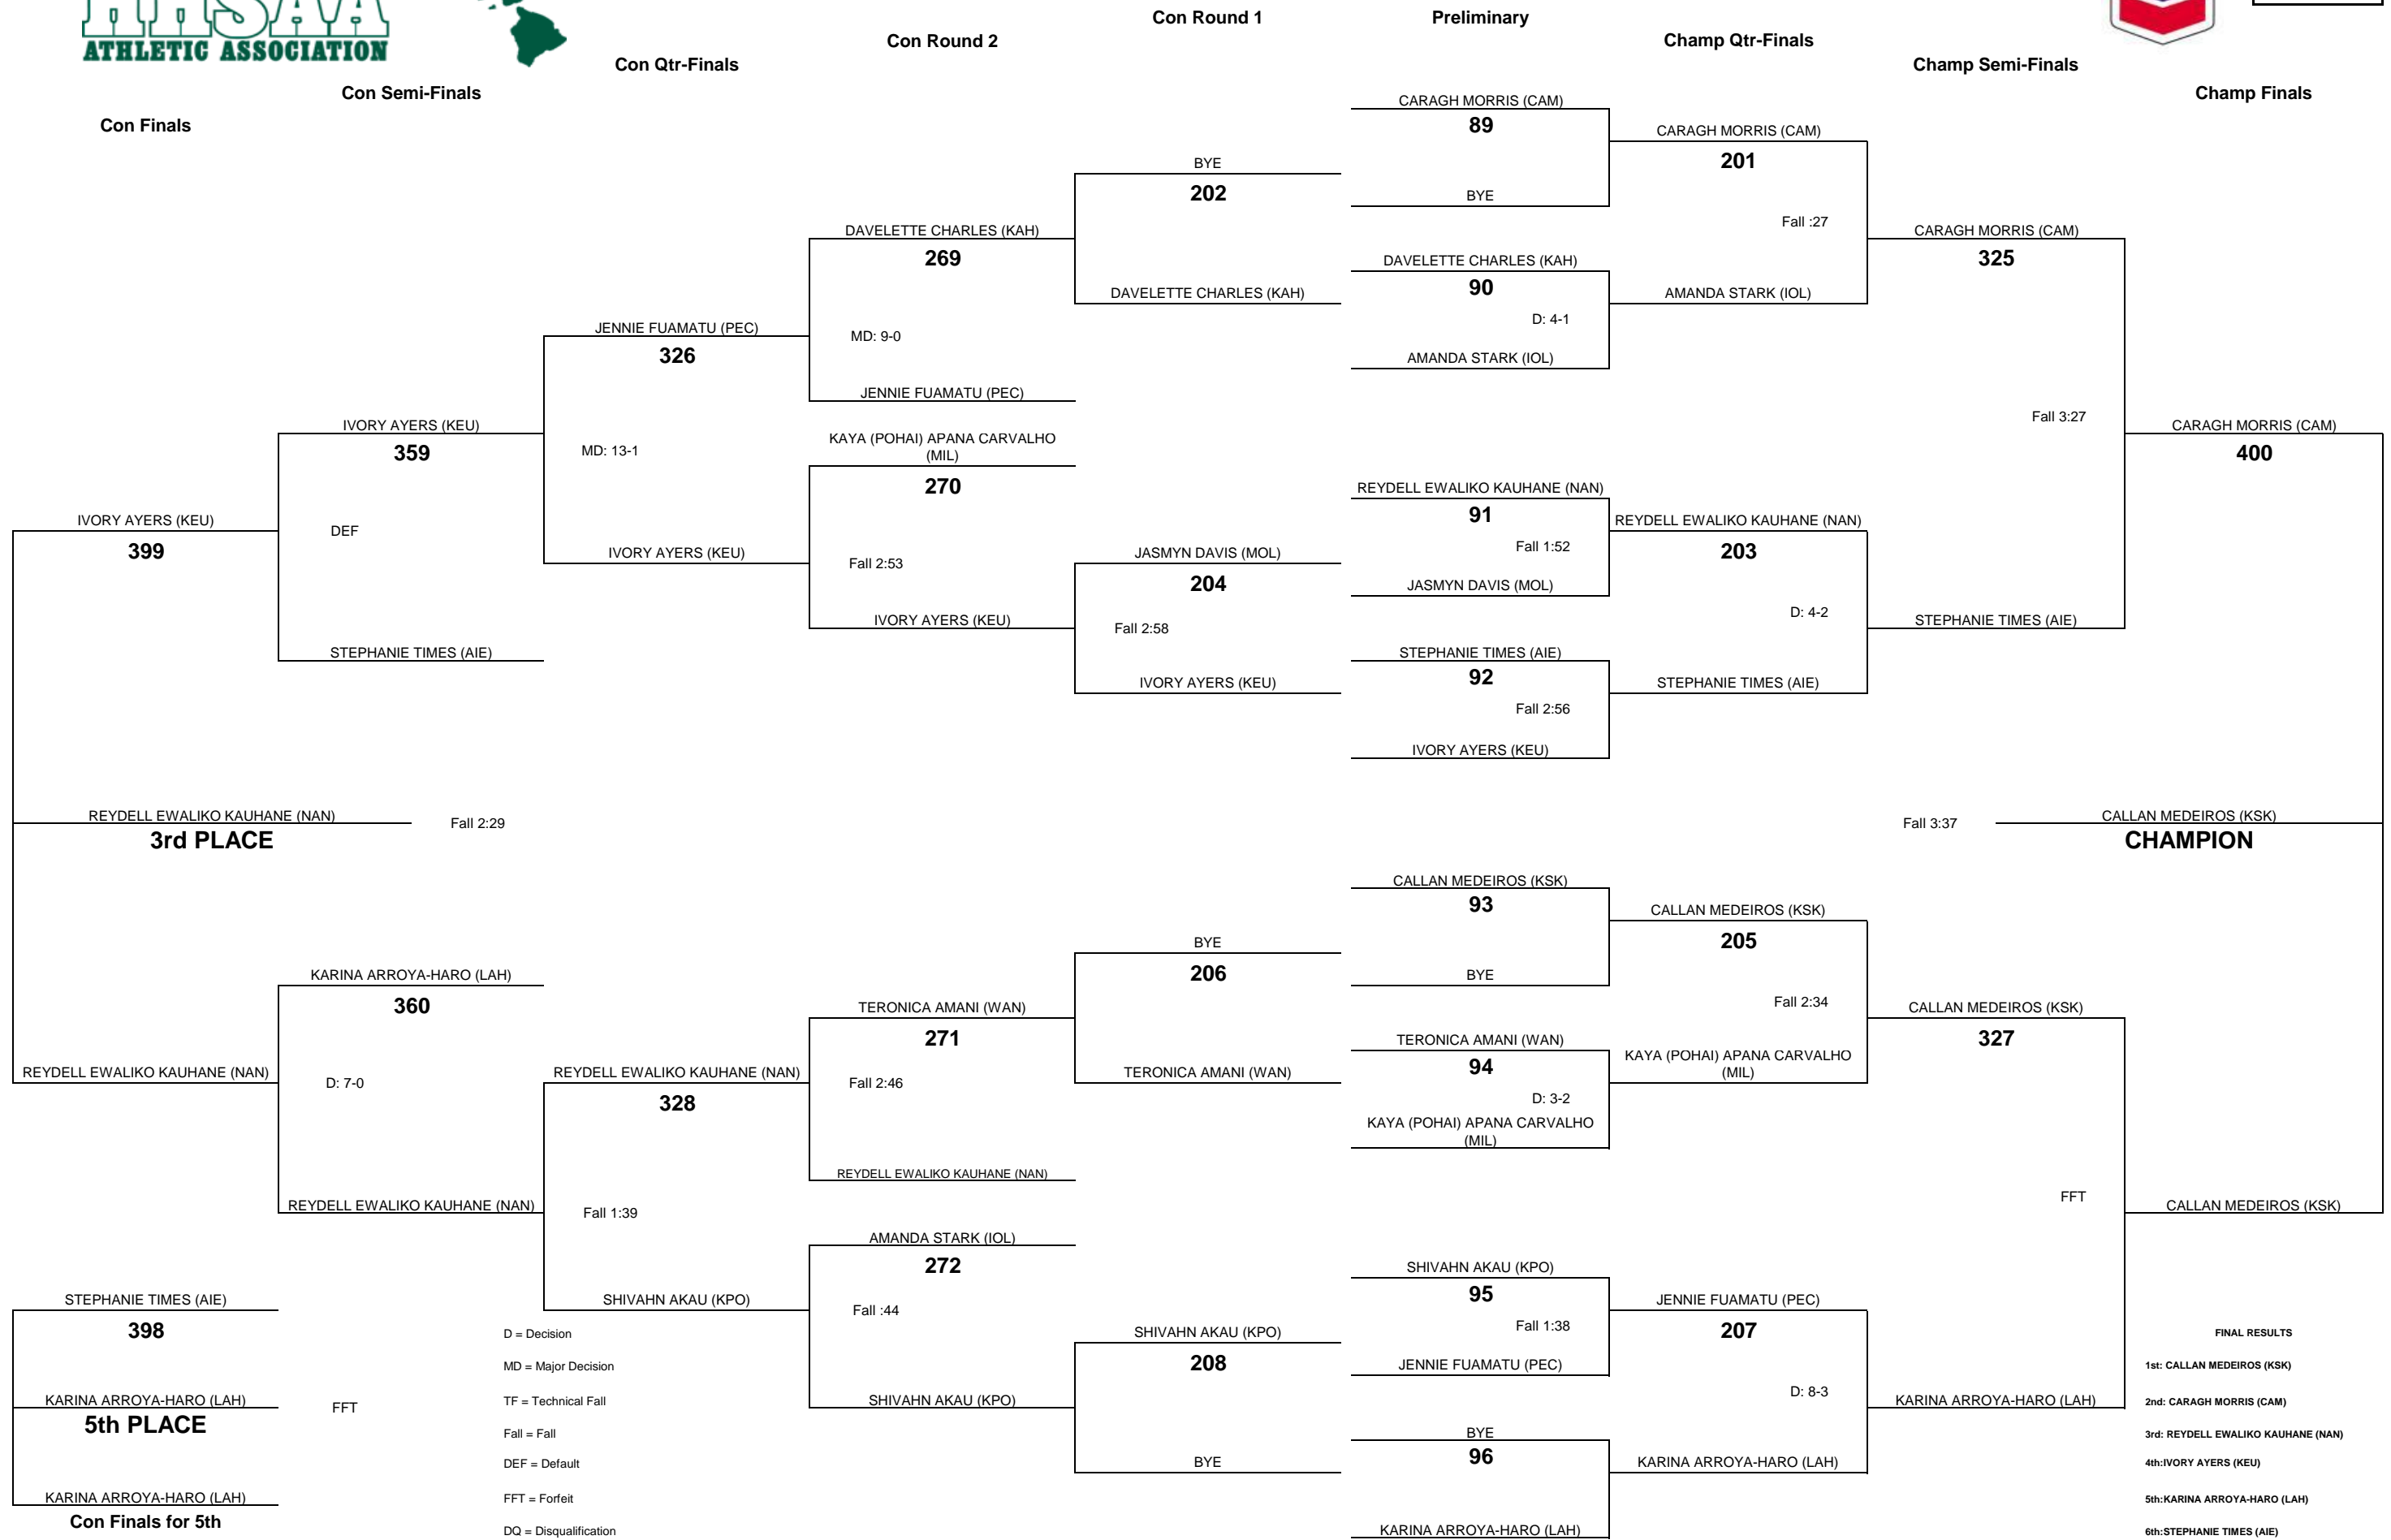

WEIGHT CLASS
168

D = Decision
 MD = Major Decision
 TF = Technical Fall
 Fall = Fall
 DEF = Default
 FFT = Forfeit
 DQ = Disqualification

FINAL RESULTS
 1st: CALLAN MEDEIROS (KSK)
 2nd: CARAGH MORRIS (CAM)
 3rd: REYDELL EWALIKO KAUHANE (NAN)
 4th: IVORY AYERS (KEU)
 5th: KARINA ARROYA-HARO (LAH)
 6th: STEPHANIE TIMES (AIE)