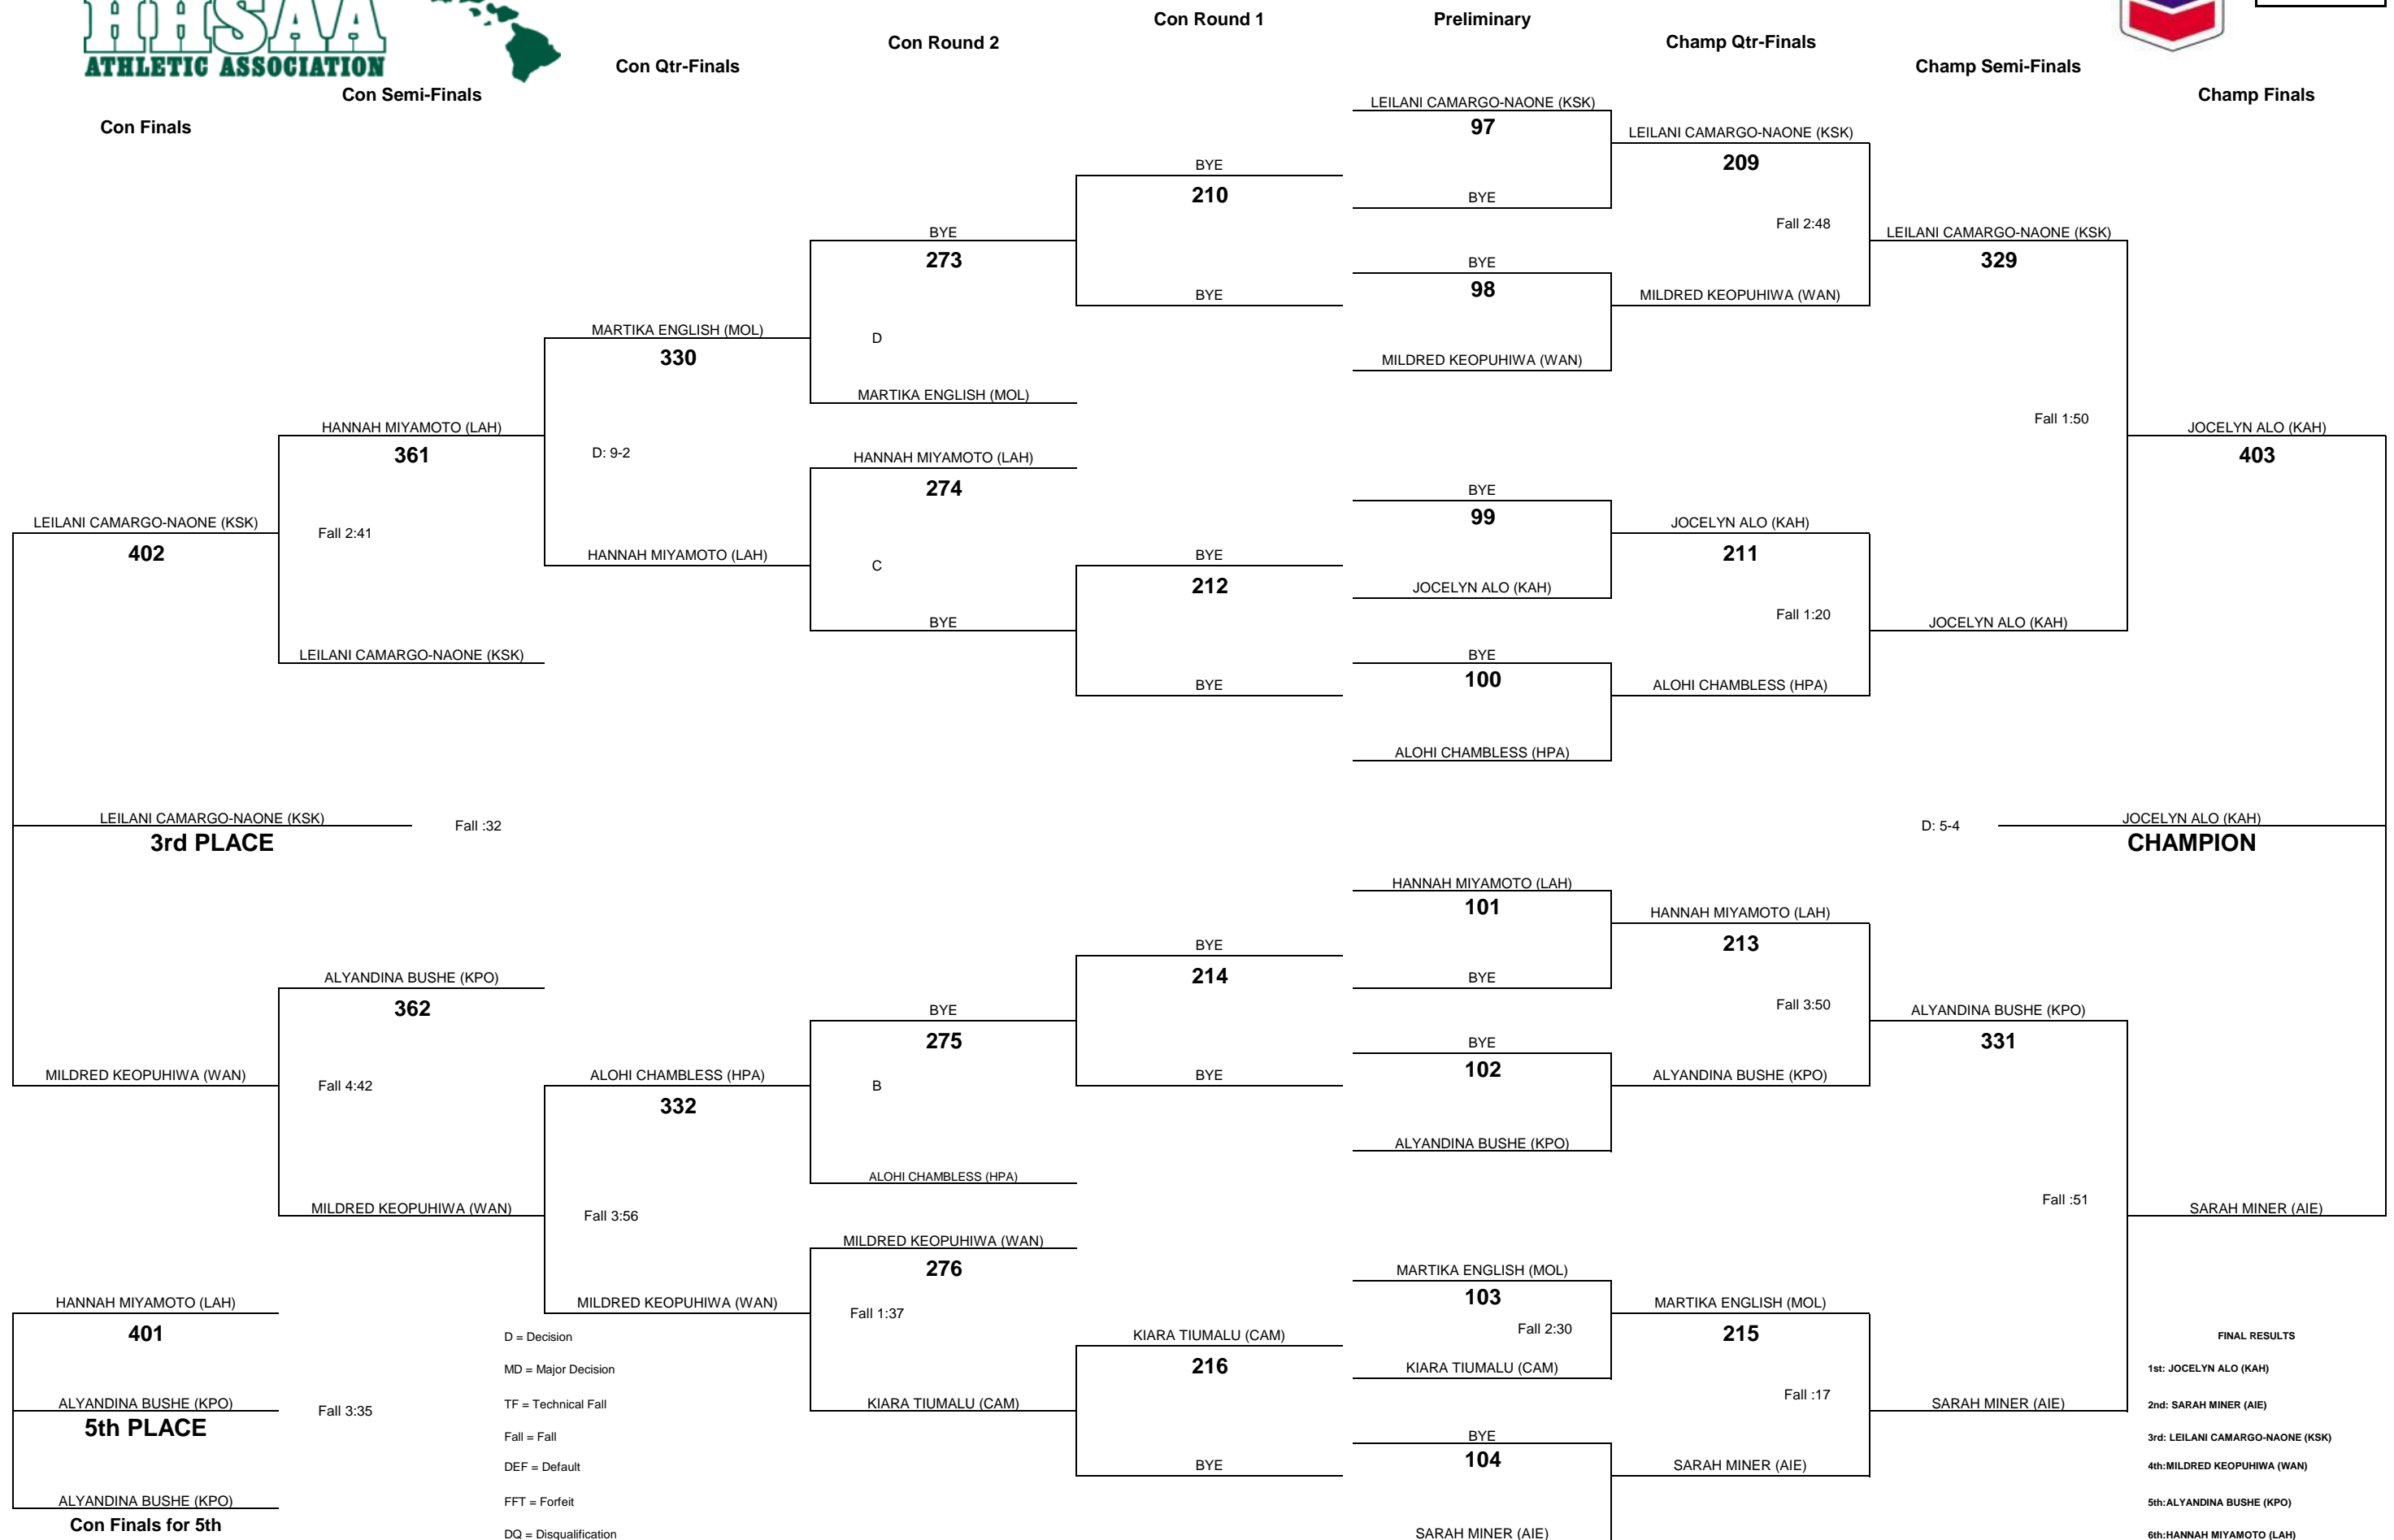

CHEVRON-HAWAII HIGH SCHOOL ATHLETIC ASSOCIATION 2015 GIRLS WRESTLING CHAMPIONSHIPS

WEIGHT CLASS
184

D = Decision
MD = Major Decision
TF = Technical Fall
Fall = Fall
DEF = Default
FFT = Forfeit
DQ = Disqualification

FINAL RESULTS
1st: JOCELYN ALO (KAH)
2nd: SARAH MINER (AIE)
3rd: LEILANI CAMARGO-NAONE (KSK)
4th: MILDRED KEOPUHIWA (WAN)
5th: ALYANDINA BUSHE (KPO)
6th: HANNAH MIYAMOTO (LAH)