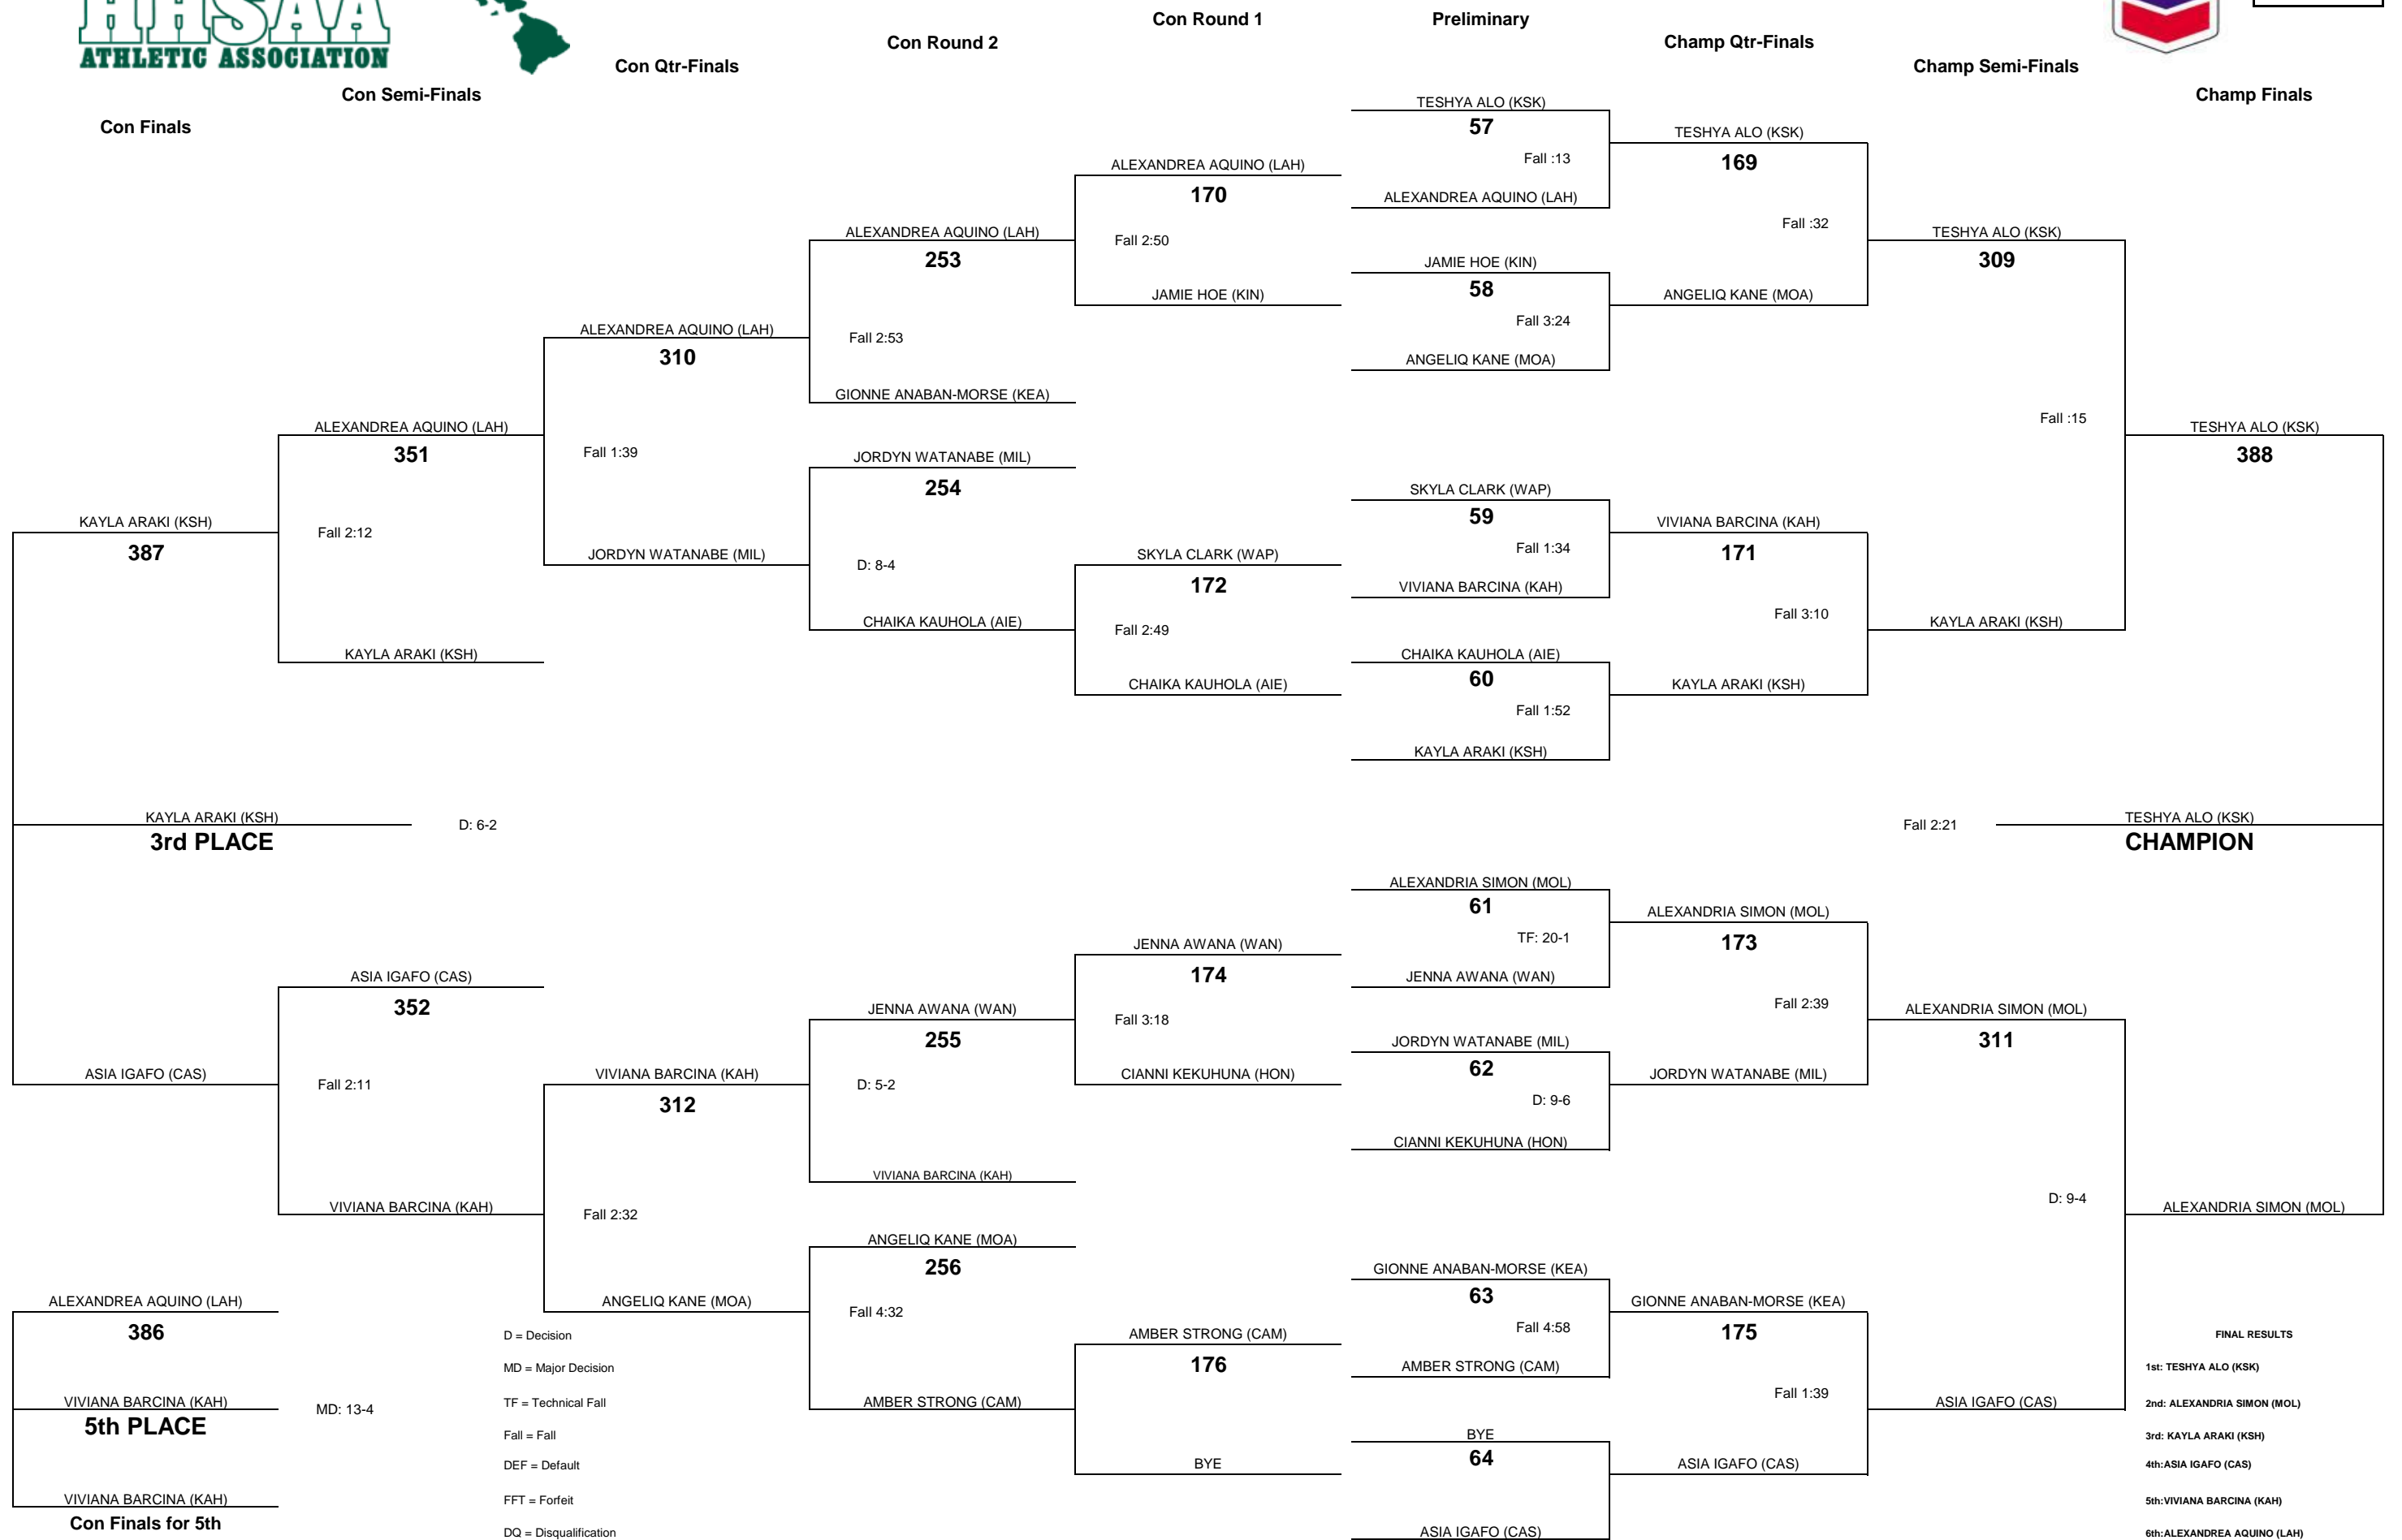

CHEVRON-HAWAII HIGH SCHOOL ATHLETIC ASSOCIATION 2015 GIRLS WRESTLING CHAMPIONSHIPS

WEIGHT CLASS
132

D = Decision
MD = Major Decision
TF = Technical Fall
Fall = Fall
DEF = Default
FFT = Forfeit
DQ = Disqualification