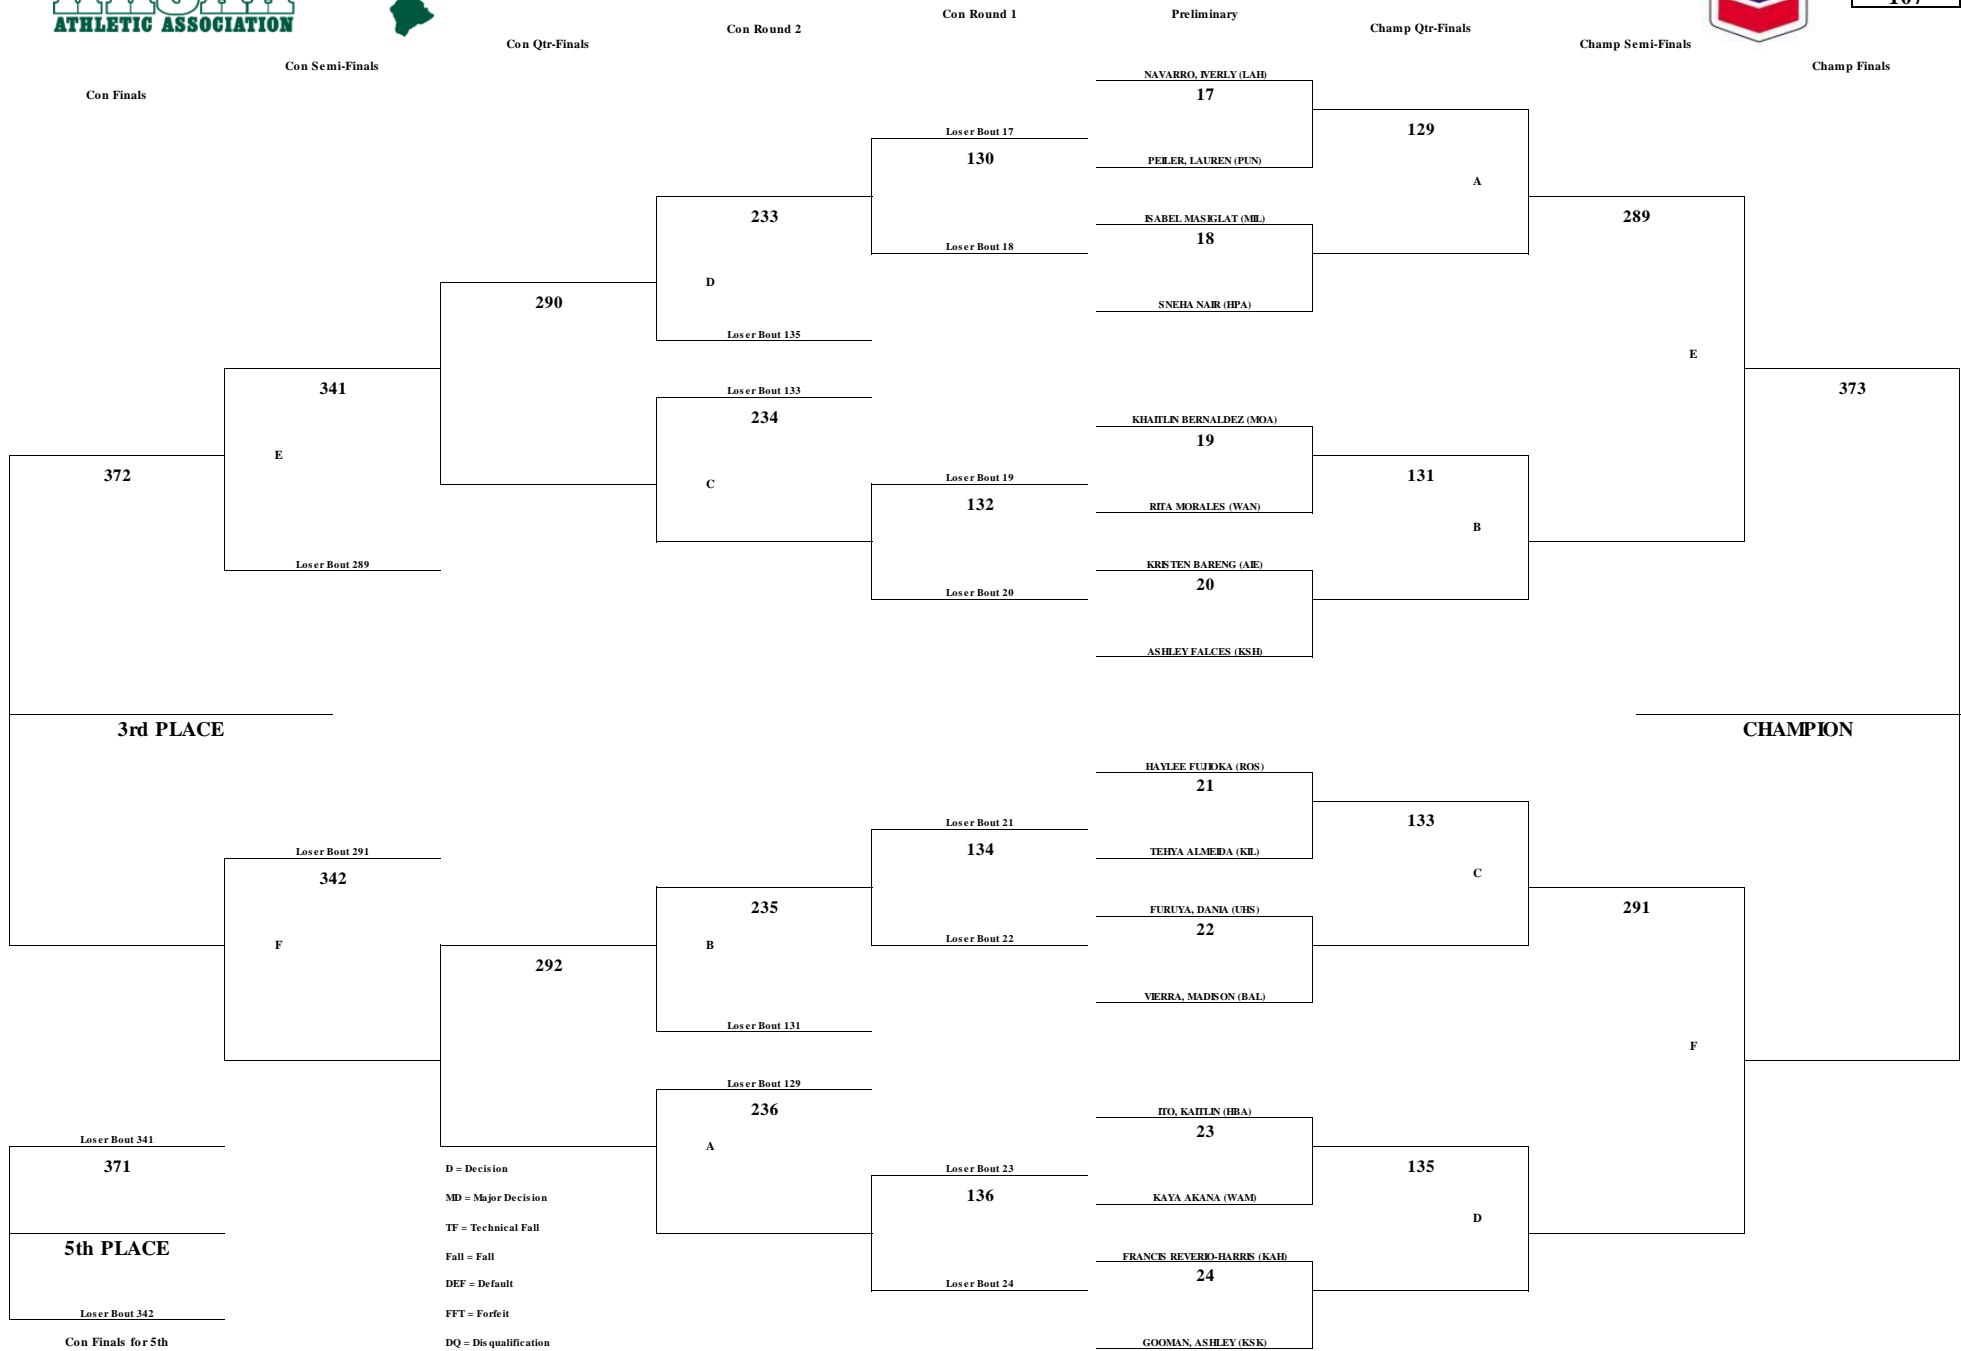

CHEVRON-HAWAII HIGH SCHOOL ATHLETIC ASSOCIATION 2017 GIRLS WRESTLING CHAMPIONSHIPS

WEIGHT CLASS
107