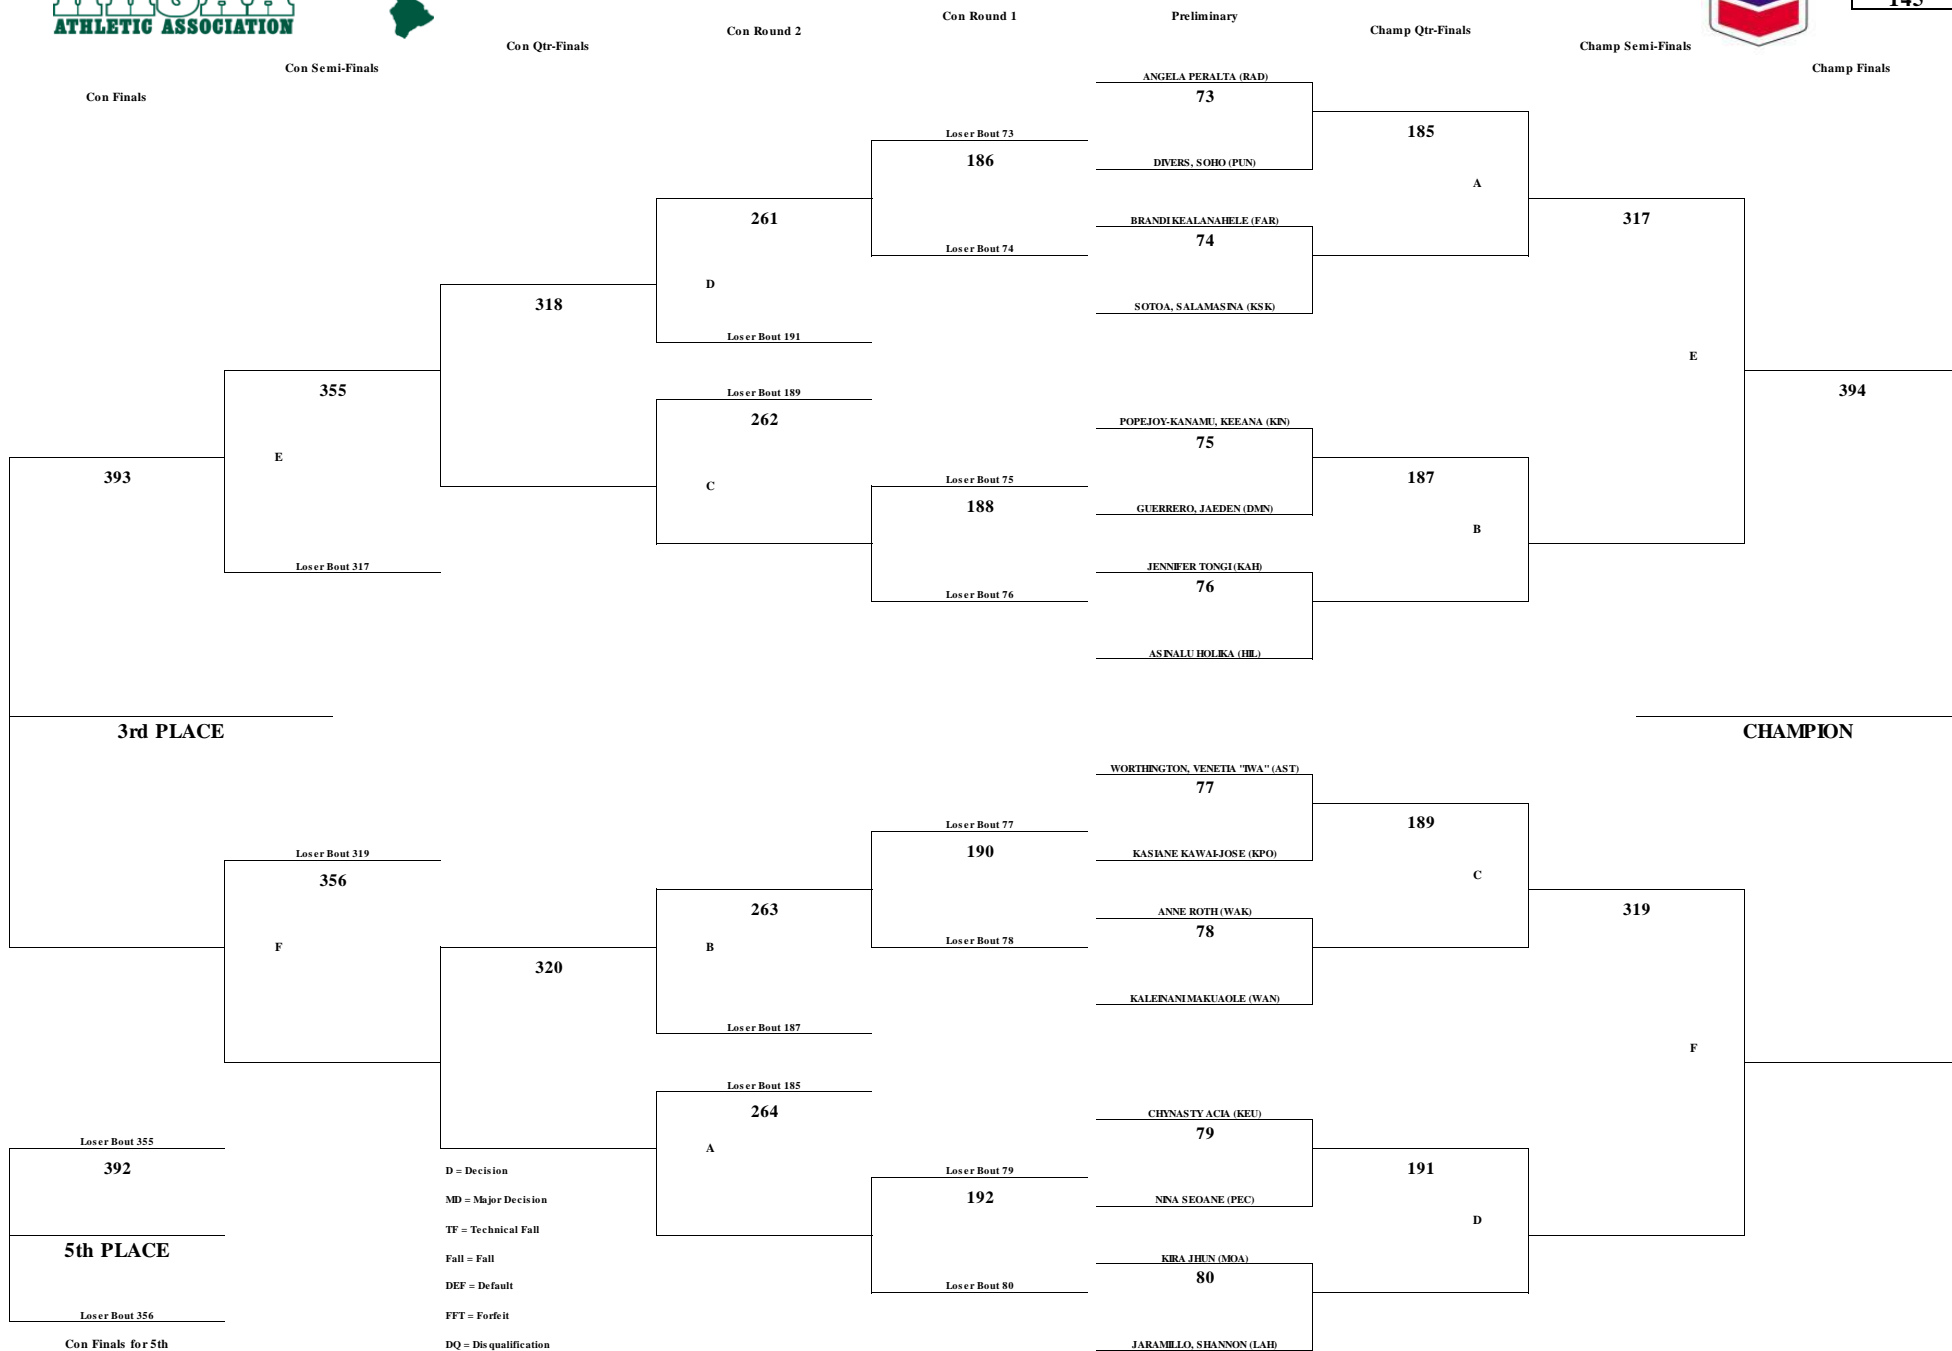

CHEVRON-HAWAII HIGH SCHOOL ATHLETIC ASSOCIATION 2017 GIRLS WRESTLING CHAMPIONSHIPS

WEIGHT CLASS
145