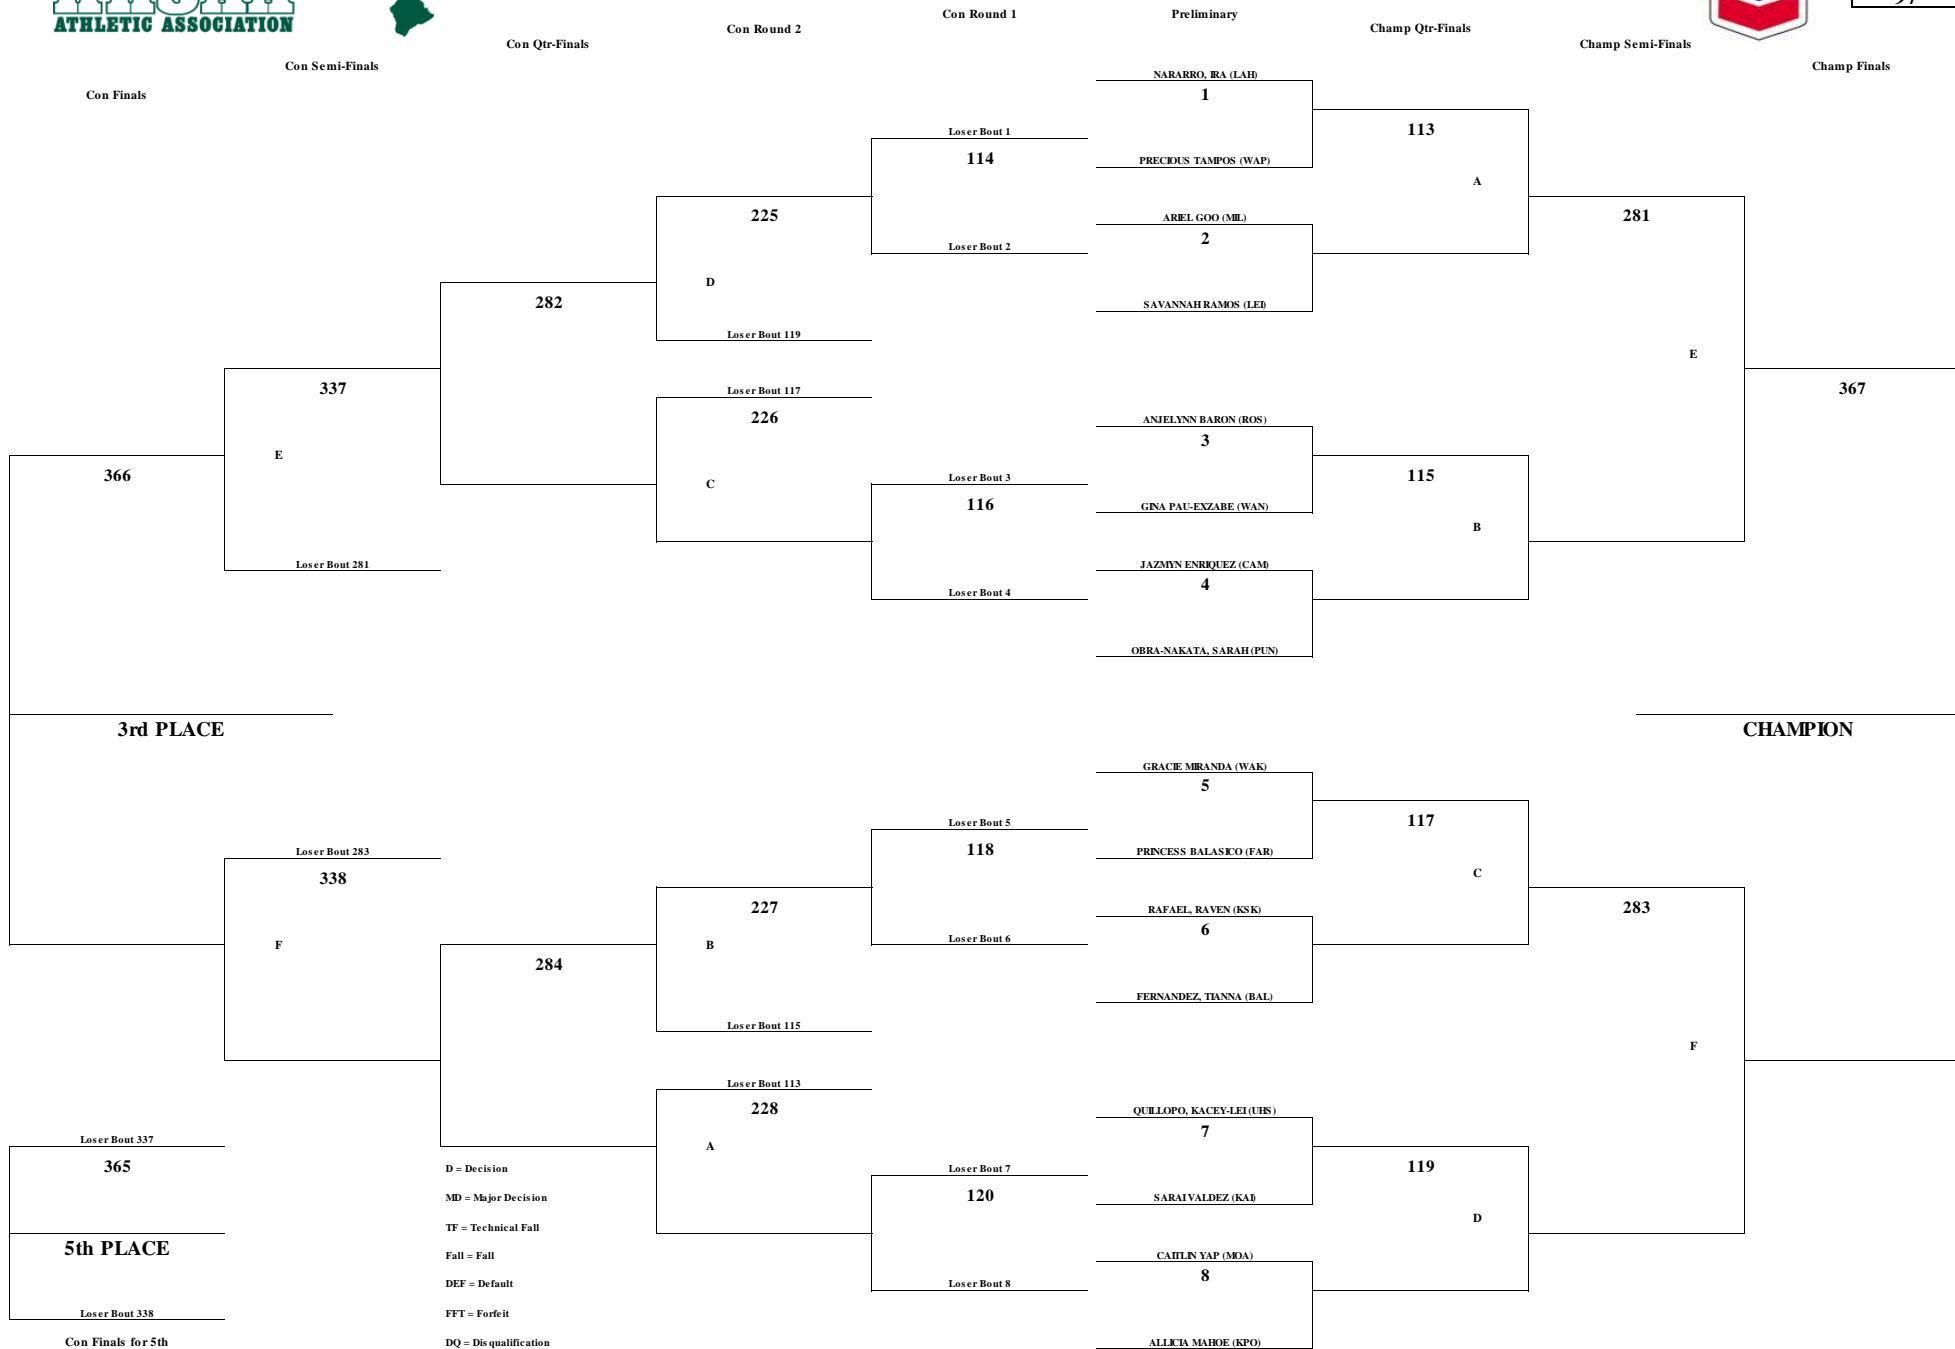

**CHEVRON-HAWAII HIGH SCHOOL ATHLETIC ASSOCIATION
2017 GIRLS WRESTLING CHAMPIONSHIPS**

WEIGHT CLASS
97

CHEVRON-HAWAII HIGH SCHOOL ATHLETIC ASSOCIATION 2017 GIRLS WRESTLING CHAMPIONSHIPS

WEIGHT CLASS
102

CHEVRON-HAWAII HIGH SCHOOL ATHLETIC ASSOCIATION 2017 GIRLS WRESTLING CHAMPIONSHIPS