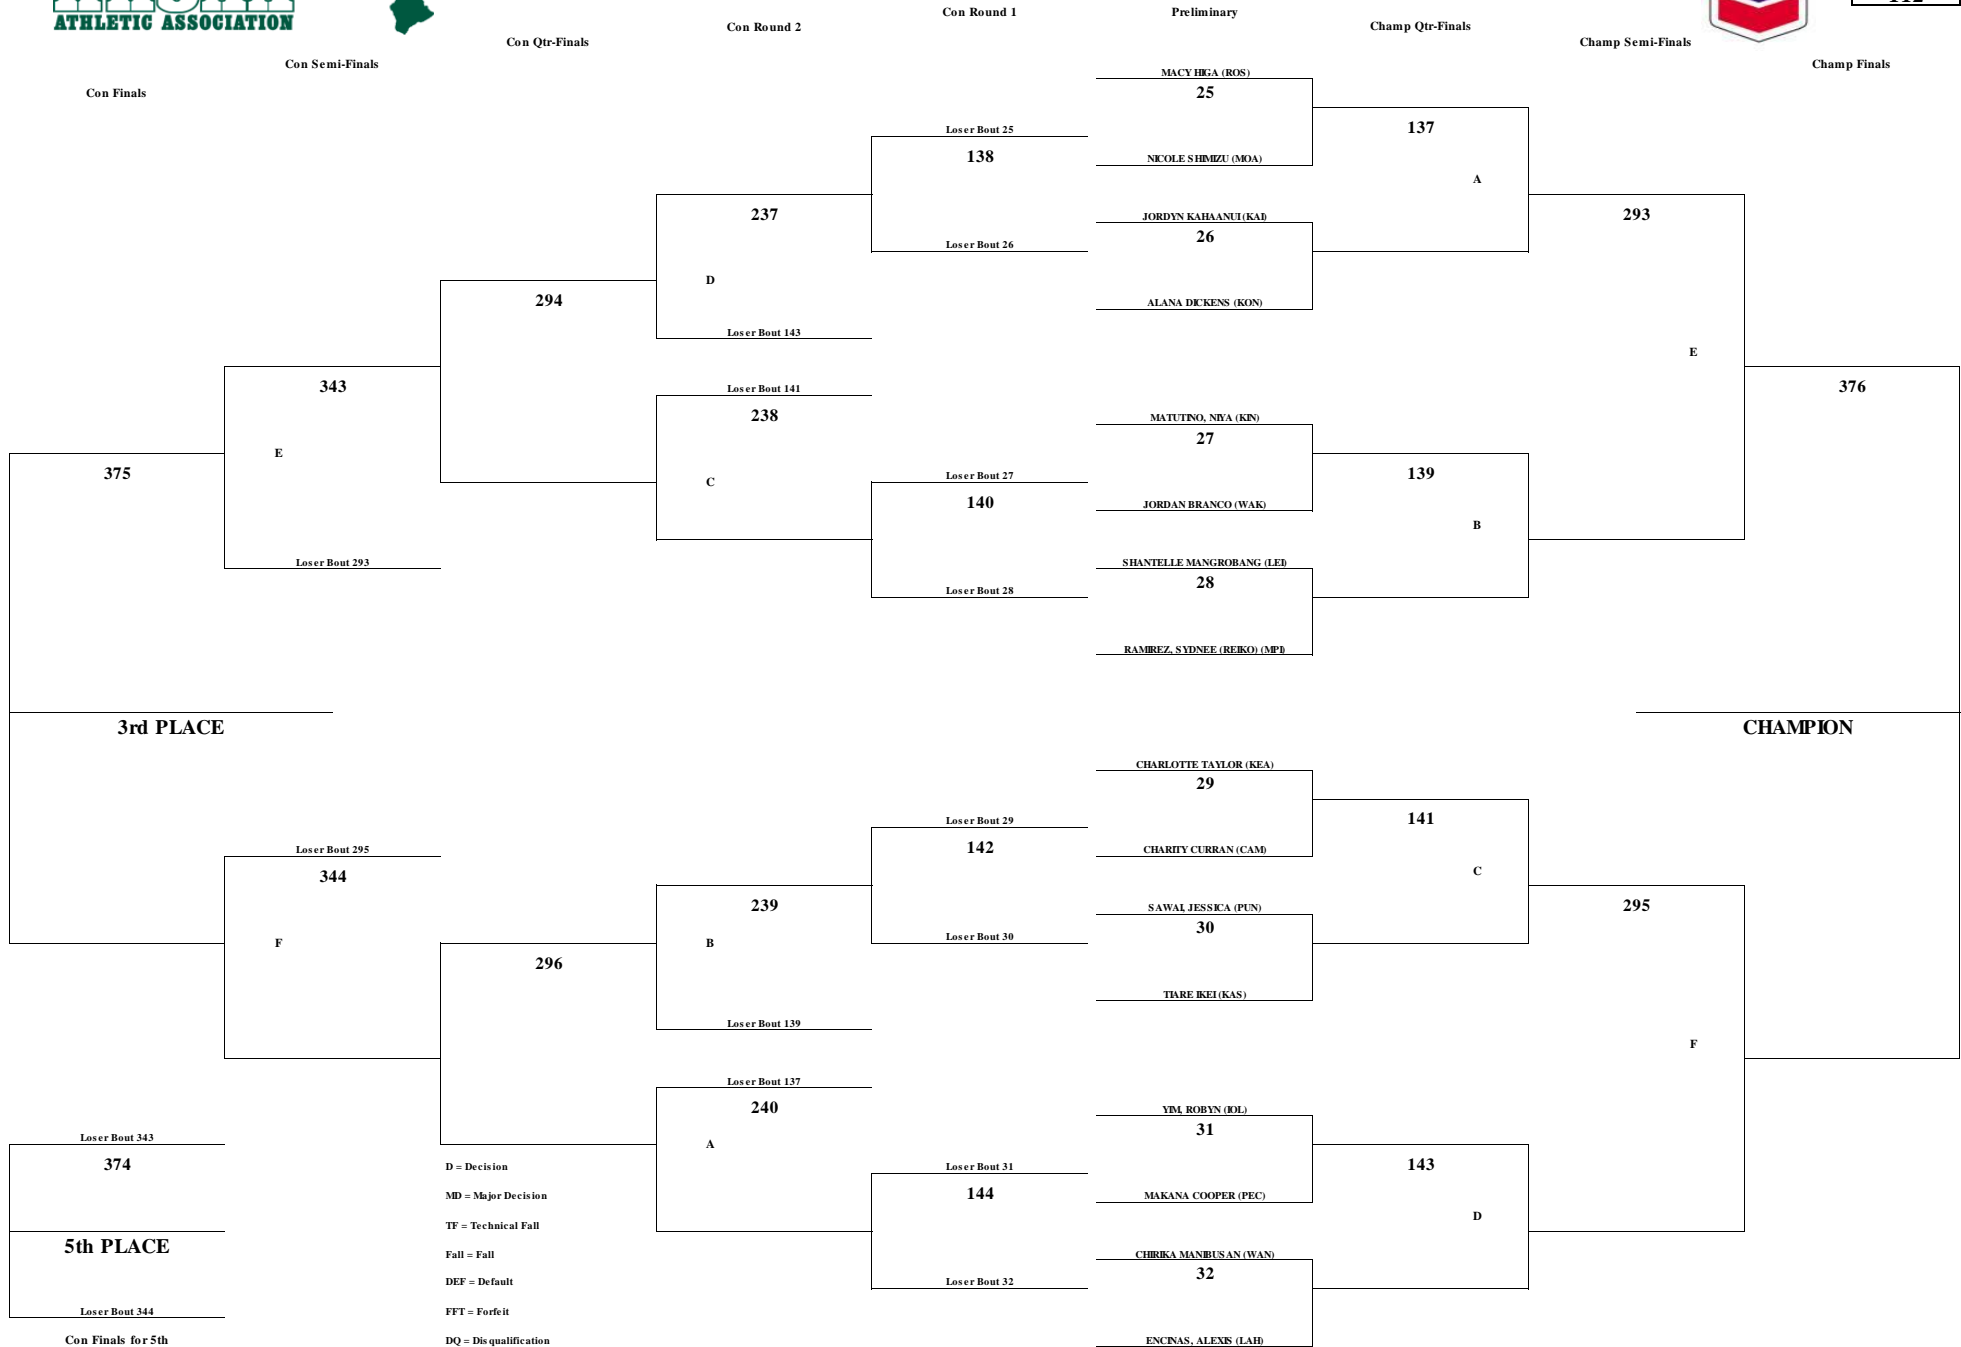

WEIGHT CLASS
107

CHEVRON-HAWAII HIGH SCHOOL ATHLETIC ASSOCIATION 2017 GIRLS WRESTLING CHAMPIONSHIPS

WEIGHT CLASS
112

CHEVRON-HAWAII HIGH SCHOOL ATHLETIC ASSOCIATION 2017 GIRLS WRESTLING CHAMPIONSHIPS

WEIGHT CLASS
117