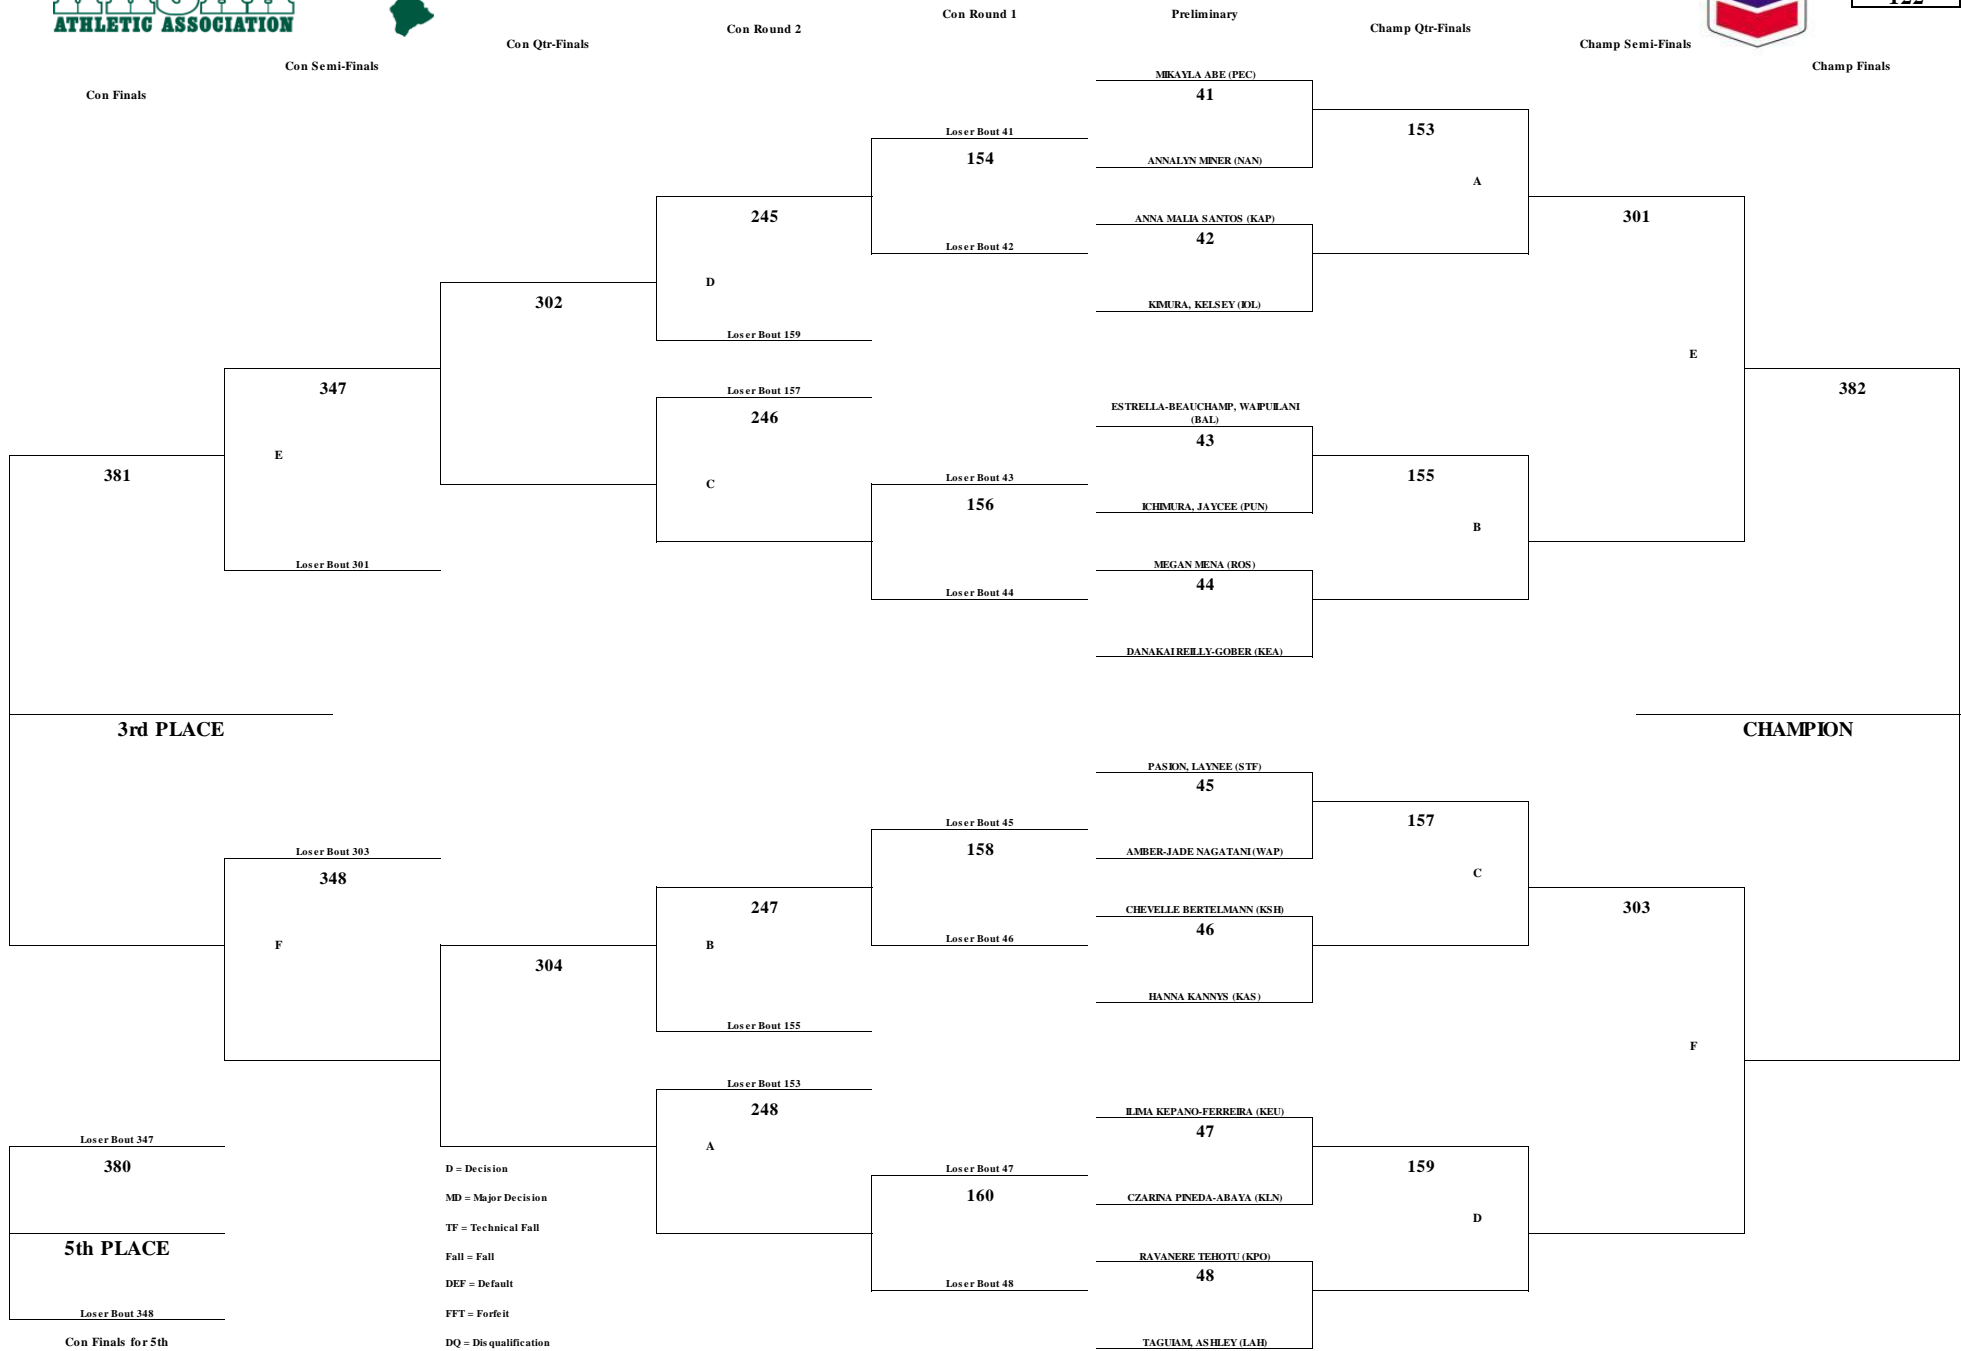

CHEVRON-HAWAII HIGH SCHOOL ATHLETIC ASSOCIATION 2017 GIRLS WRESTLING CHAMPIONSHIPS

WEIGHT CLASS
122