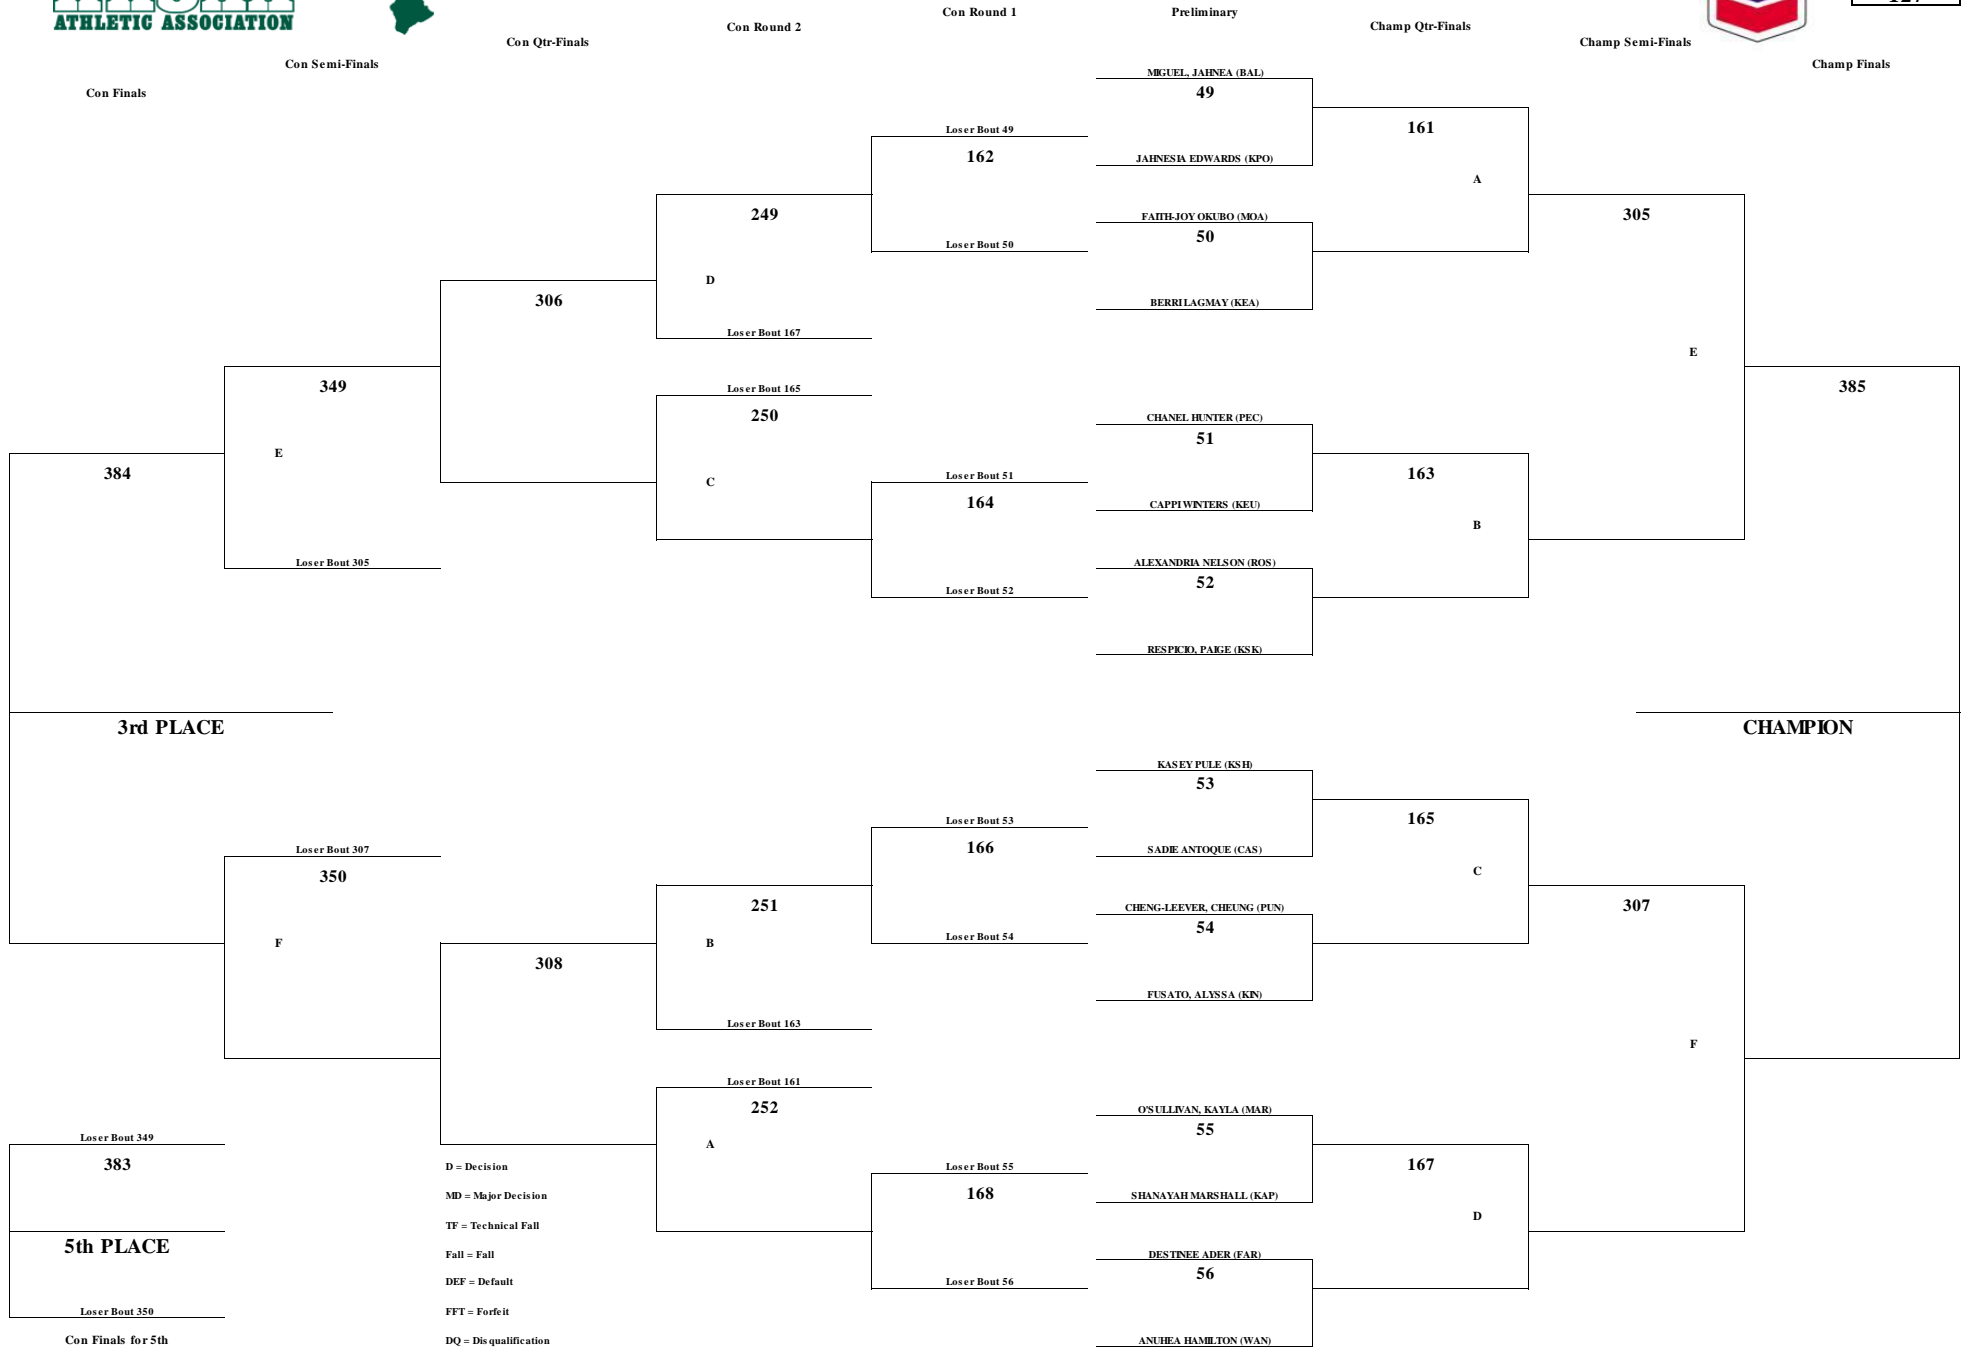

CHEVRON-HAWAII HIGH SCHOOL ATHLETIC ASSOCIATION 2017 GIRLS WRESTLING CHAMPIONSHIPS

WEIGHT CLASS
127