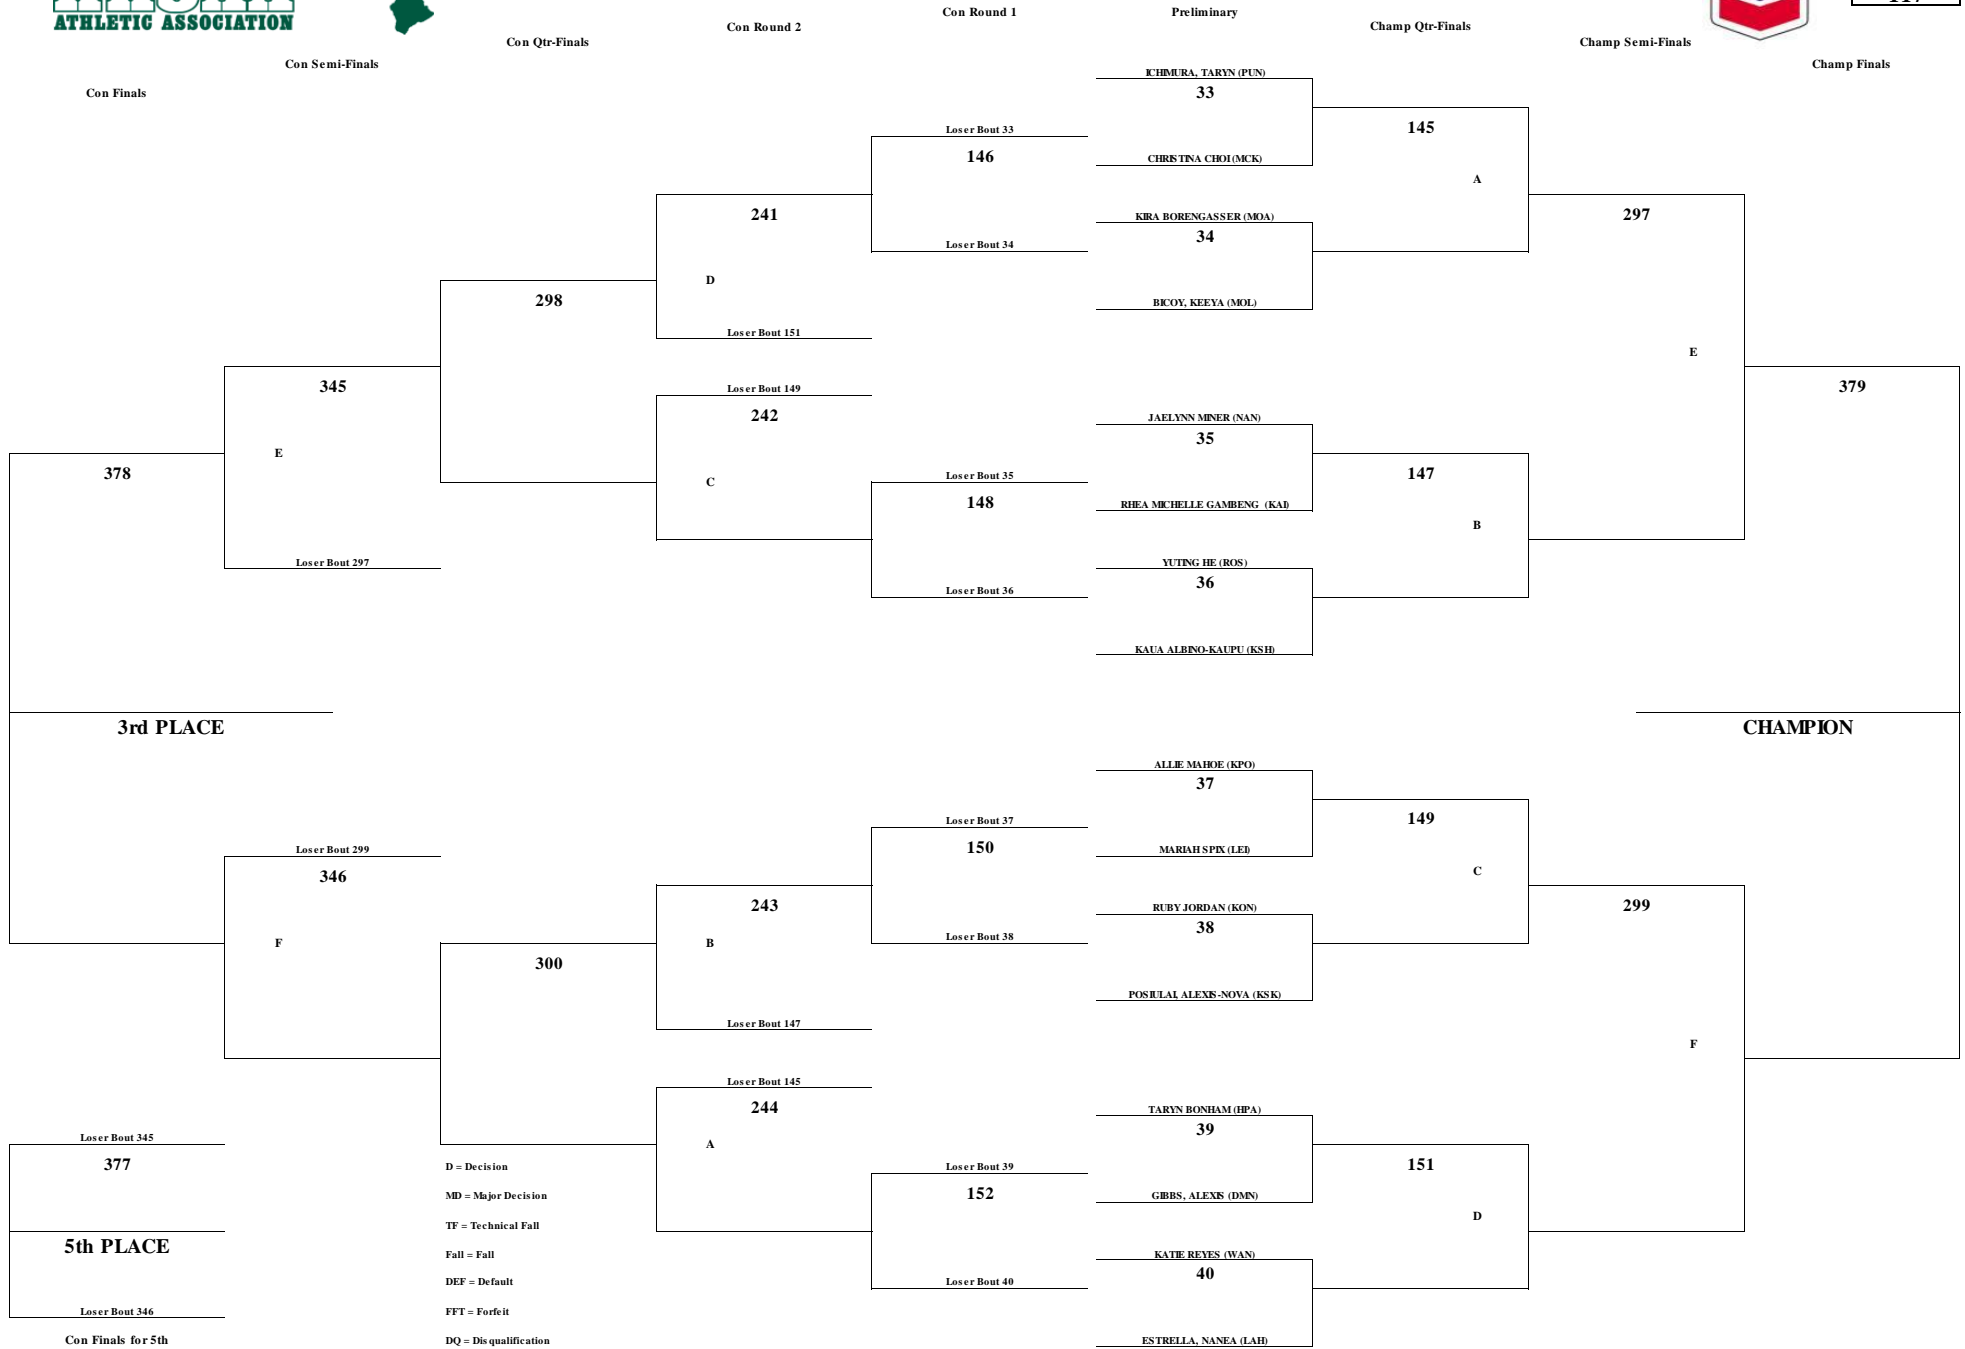

WEIGHT CLASS
107

CHEVRON-HAWAII HIGH SCHOOL ATHLETIC ASSOCIATION 2017 GIRLS WRESTLING CHAMPIONSHIPS

WEIGHT CLASS
112

CHEVRON-HAWAII HIGH SCHOOL ATHLETIC ASSOCIATION 2017 GIRLS WRESTLING CHAMPIONSHIPS

WEIGHT CLASS
117