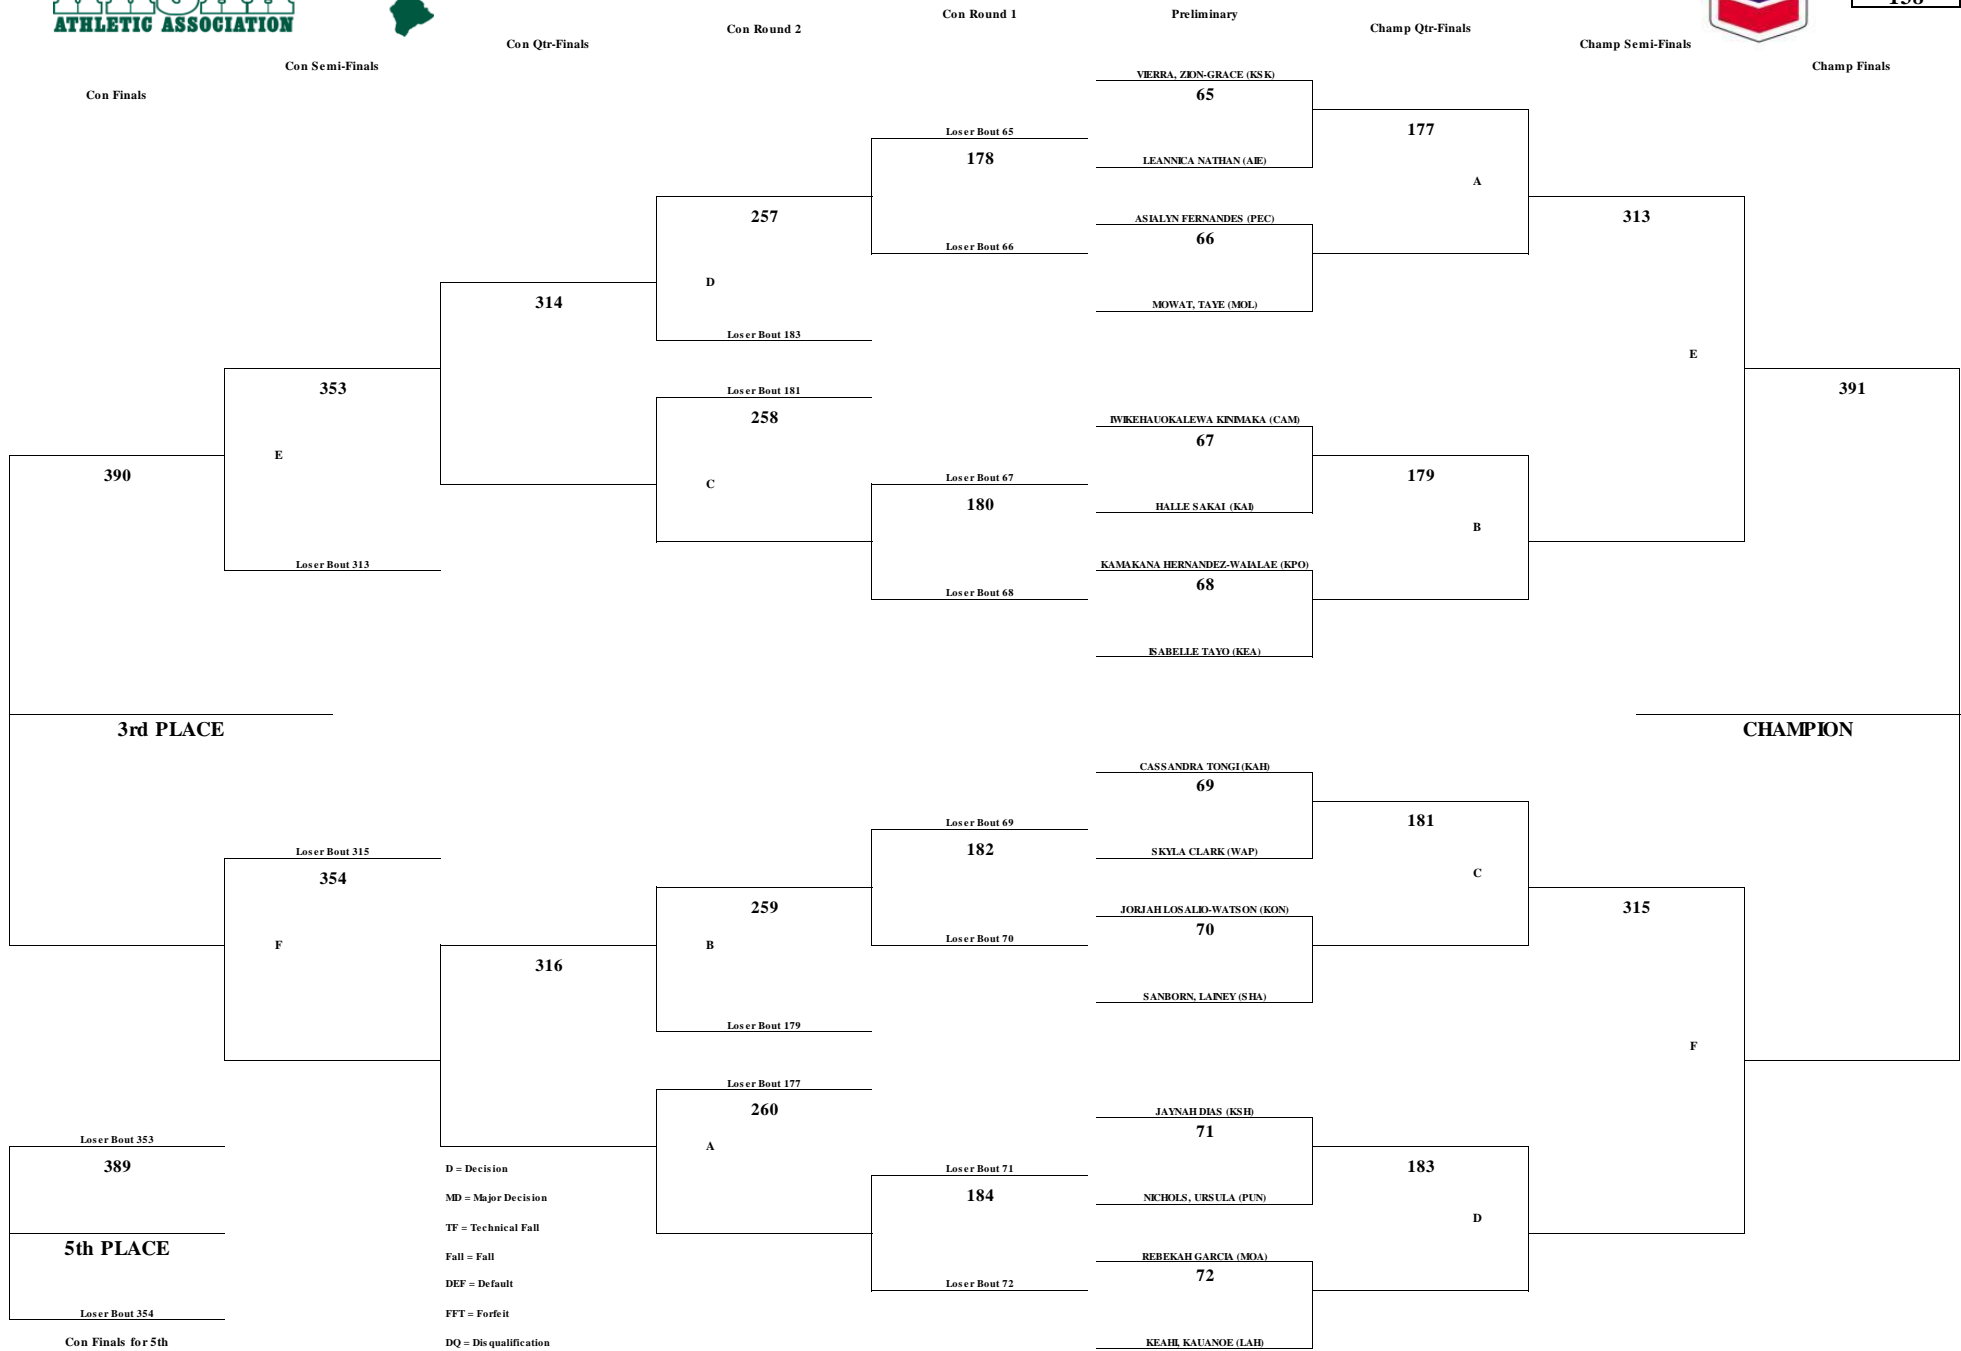

CHEVRON-HAWAII HIGH SCHOOL ATHLETIC ASSOCIATION 2017 GIRLS WRESTLING CHAMPIONSHIPS

WEIGHT CLASS
138

D = Decision
MD = Major Decision
TF = Technical Fall
Fall = Fall
DEF = Default
FFT = Forfeit
DQ = Disqualification

Con Finals for 5th