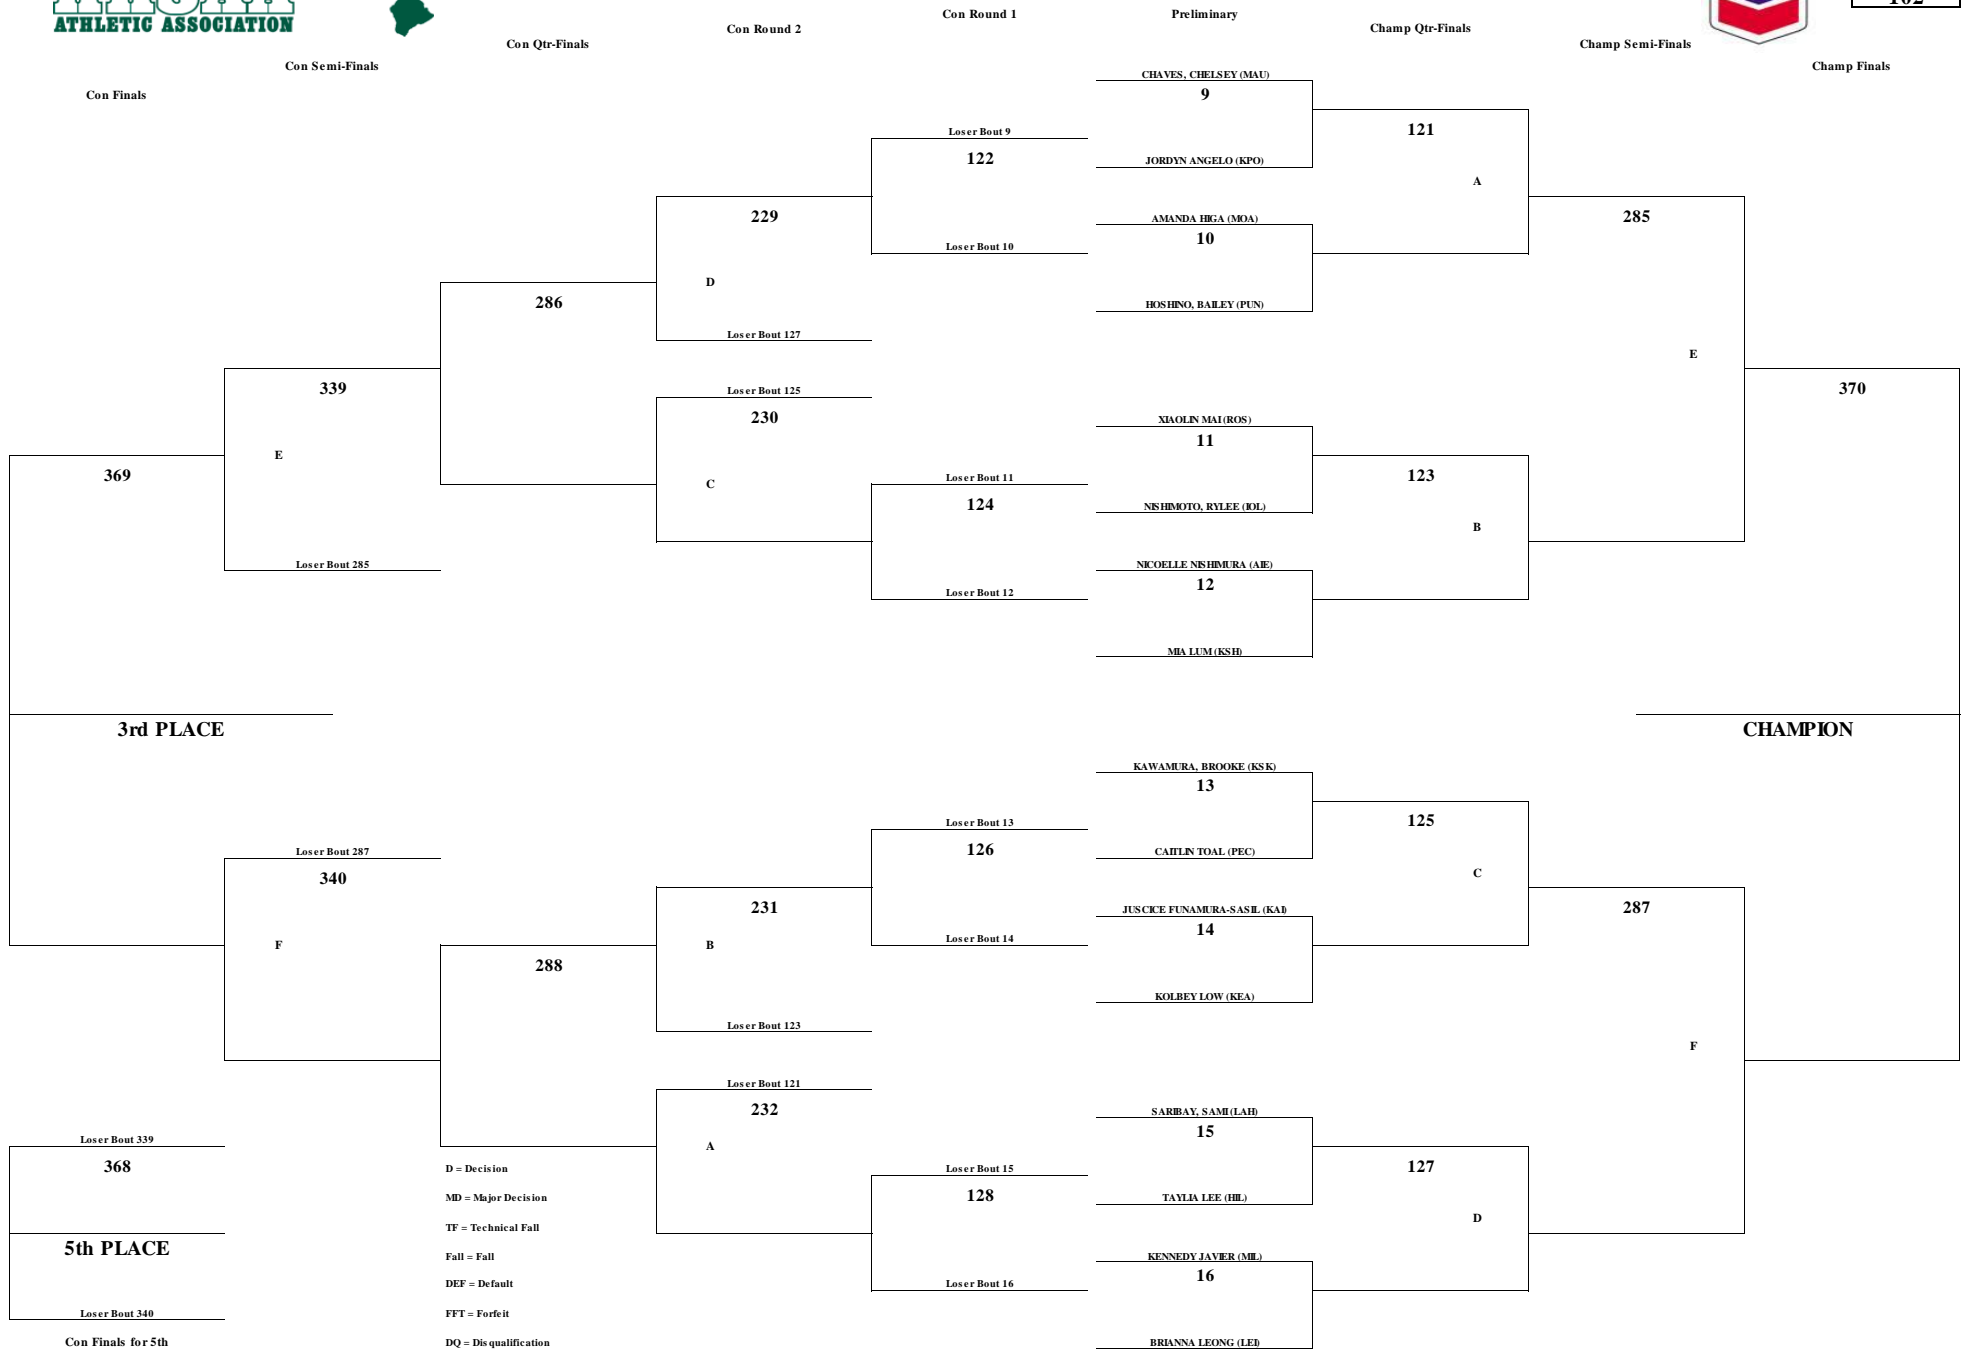

**CHEVRON-HAWAII HIGH SCHOOL ATHLETIC ASSOCIATION
2017 GIRLS WRESTLING CHAMPIONSHIPS**

WEIGHT CLASS
97

CHEVRON-HAWAII HIGH SCHOOL ATHLETIC ASSOCIATION 2017 GIRLS WRESTLING CHAMPIONSHIPS

WEIGHT CLASS
102

CHEVRON-HAWAII HIGH SCHOOL ATHLETIC ASSOCIATION 2017 GIRLS WRESTLING CHAMPIONSHIPS