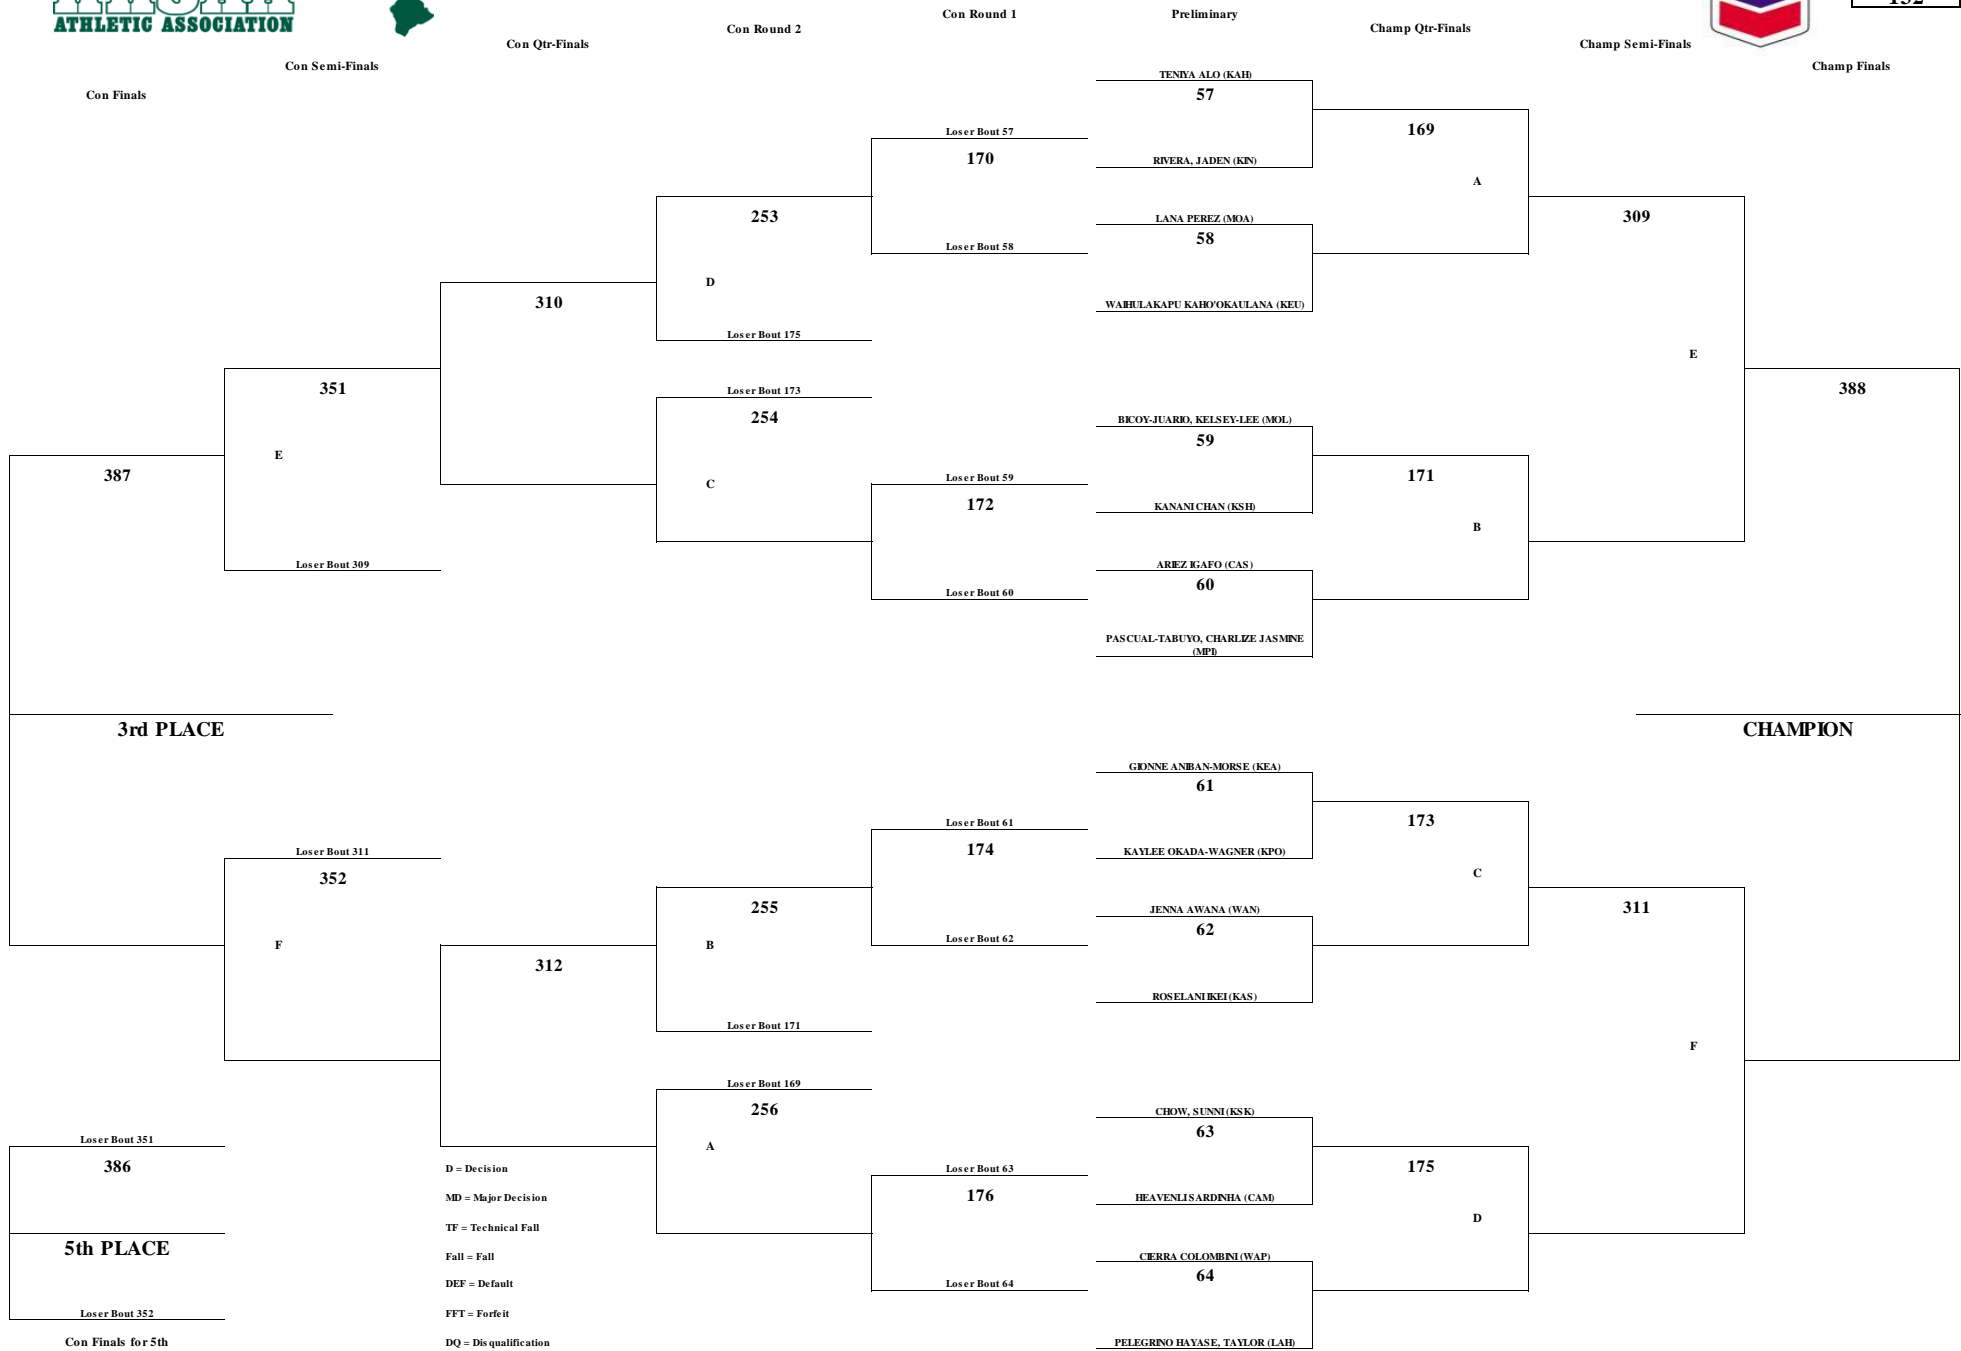

WEIGHT CLASS
132

D = Decision
MD = Major Decision
TF = Technical Fall
Fall = Fall
DEF = Default
FFT = Forfeit
DQ = Disqualification

Con Finals for 5th

CHEVRON-HAWAII HIGH SCHOOL ATHLETIC ASSOCIATION 2017 GIRLS WRESTLING CHAMPIONSHIPS