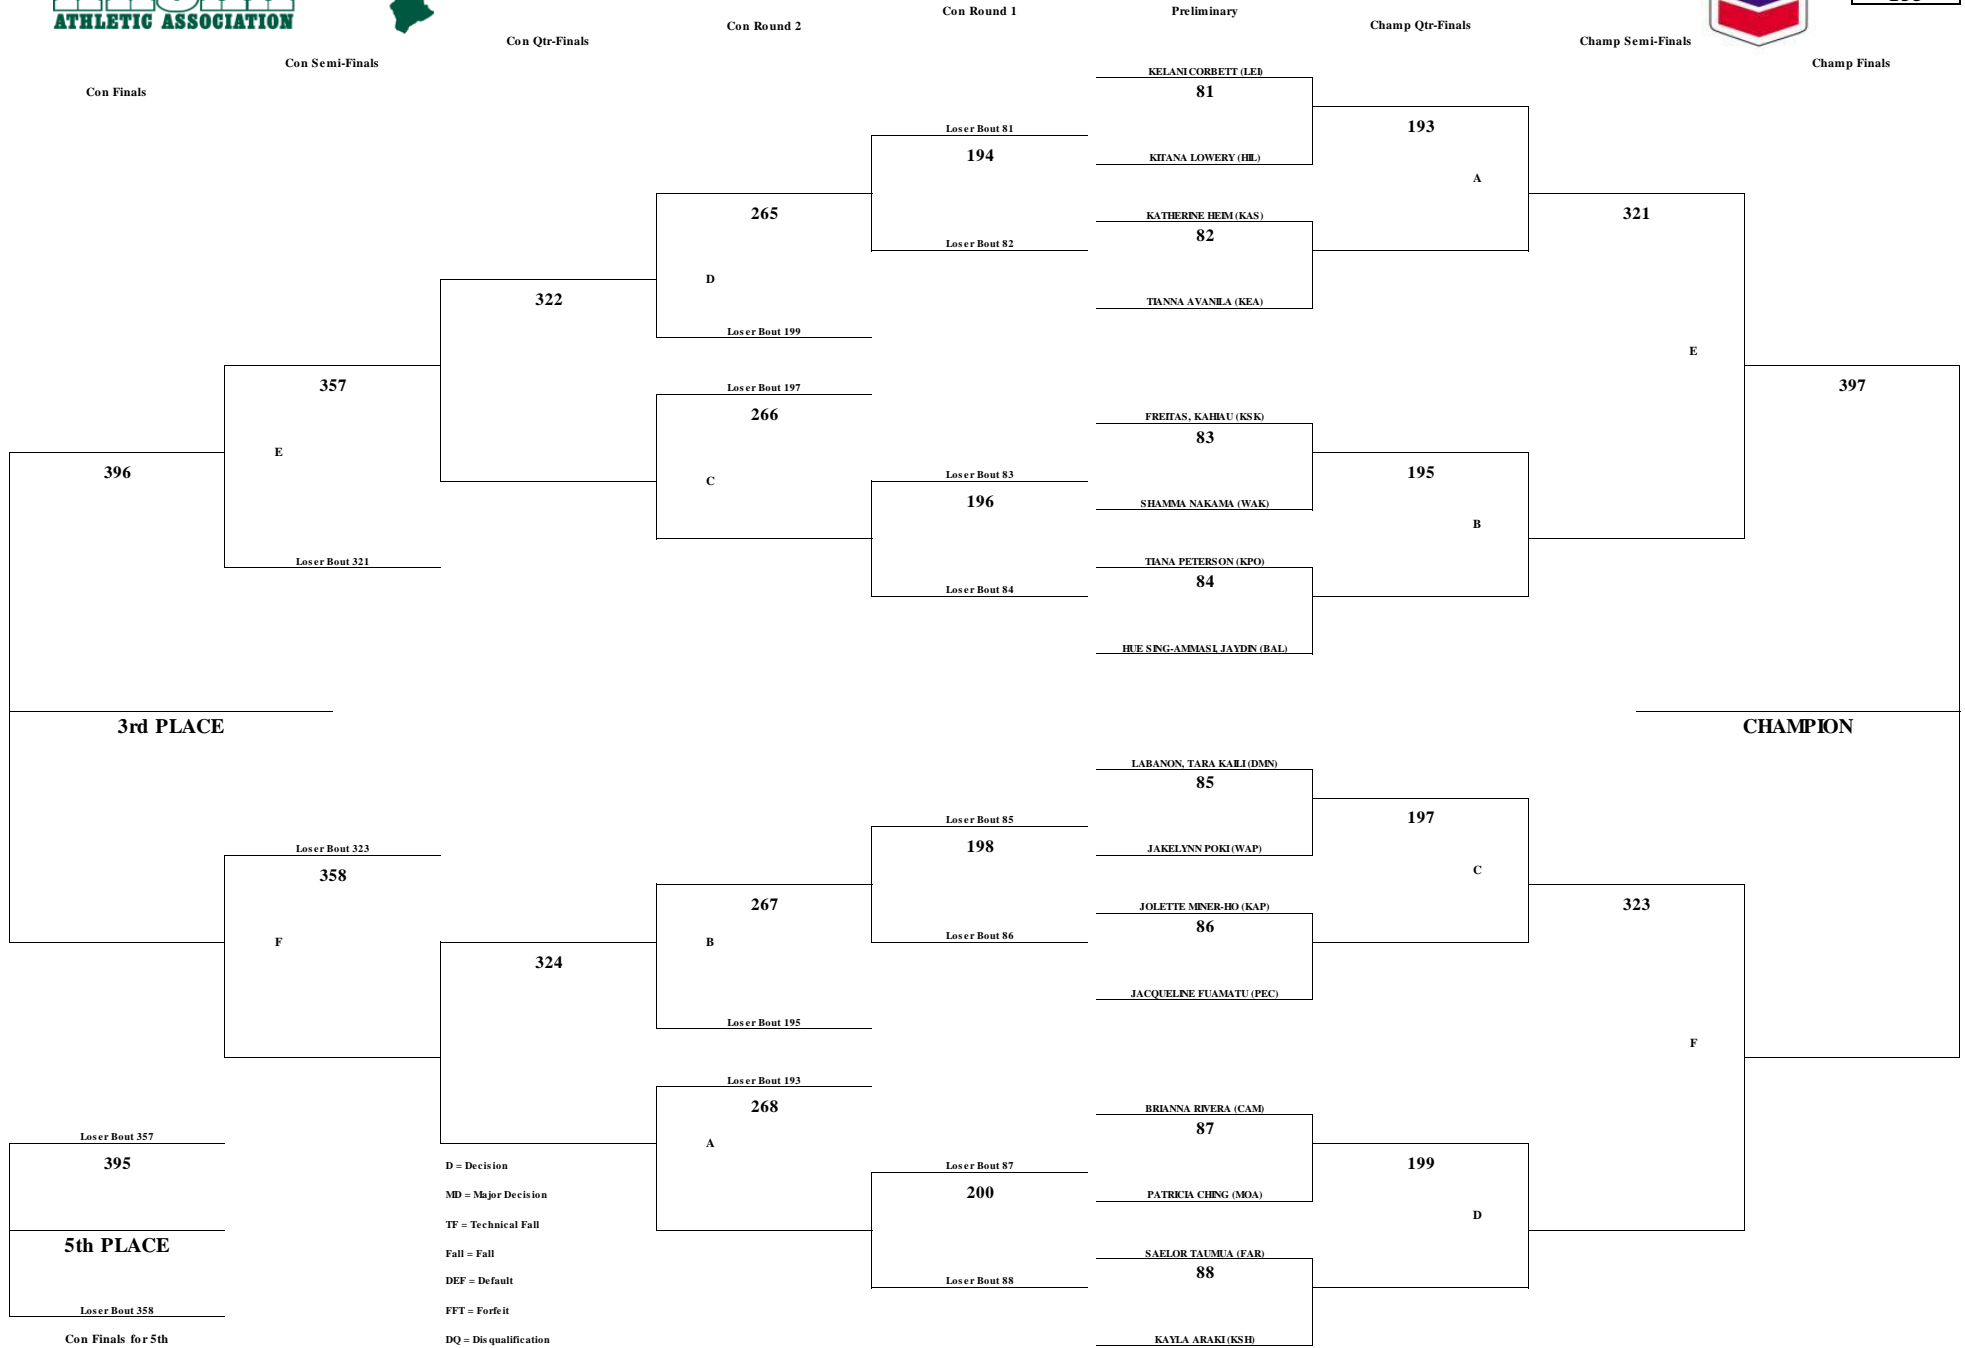

WEIGHT CLASS
145

CHEVRON-HAWAII HIGH SCHOOL ATHLETIC ASSOCIATION 2017 GIRLS WRESTLING CHAMPIONSHIPS

WEIGHT CLASS
155

CHEVRON-HAWAII HIGH SCHOOL ATHLETIC ASSOCIATION 2017 GIRLS WRESTLING CHAMPIONSHIPS

WEIGHT CLASS
168