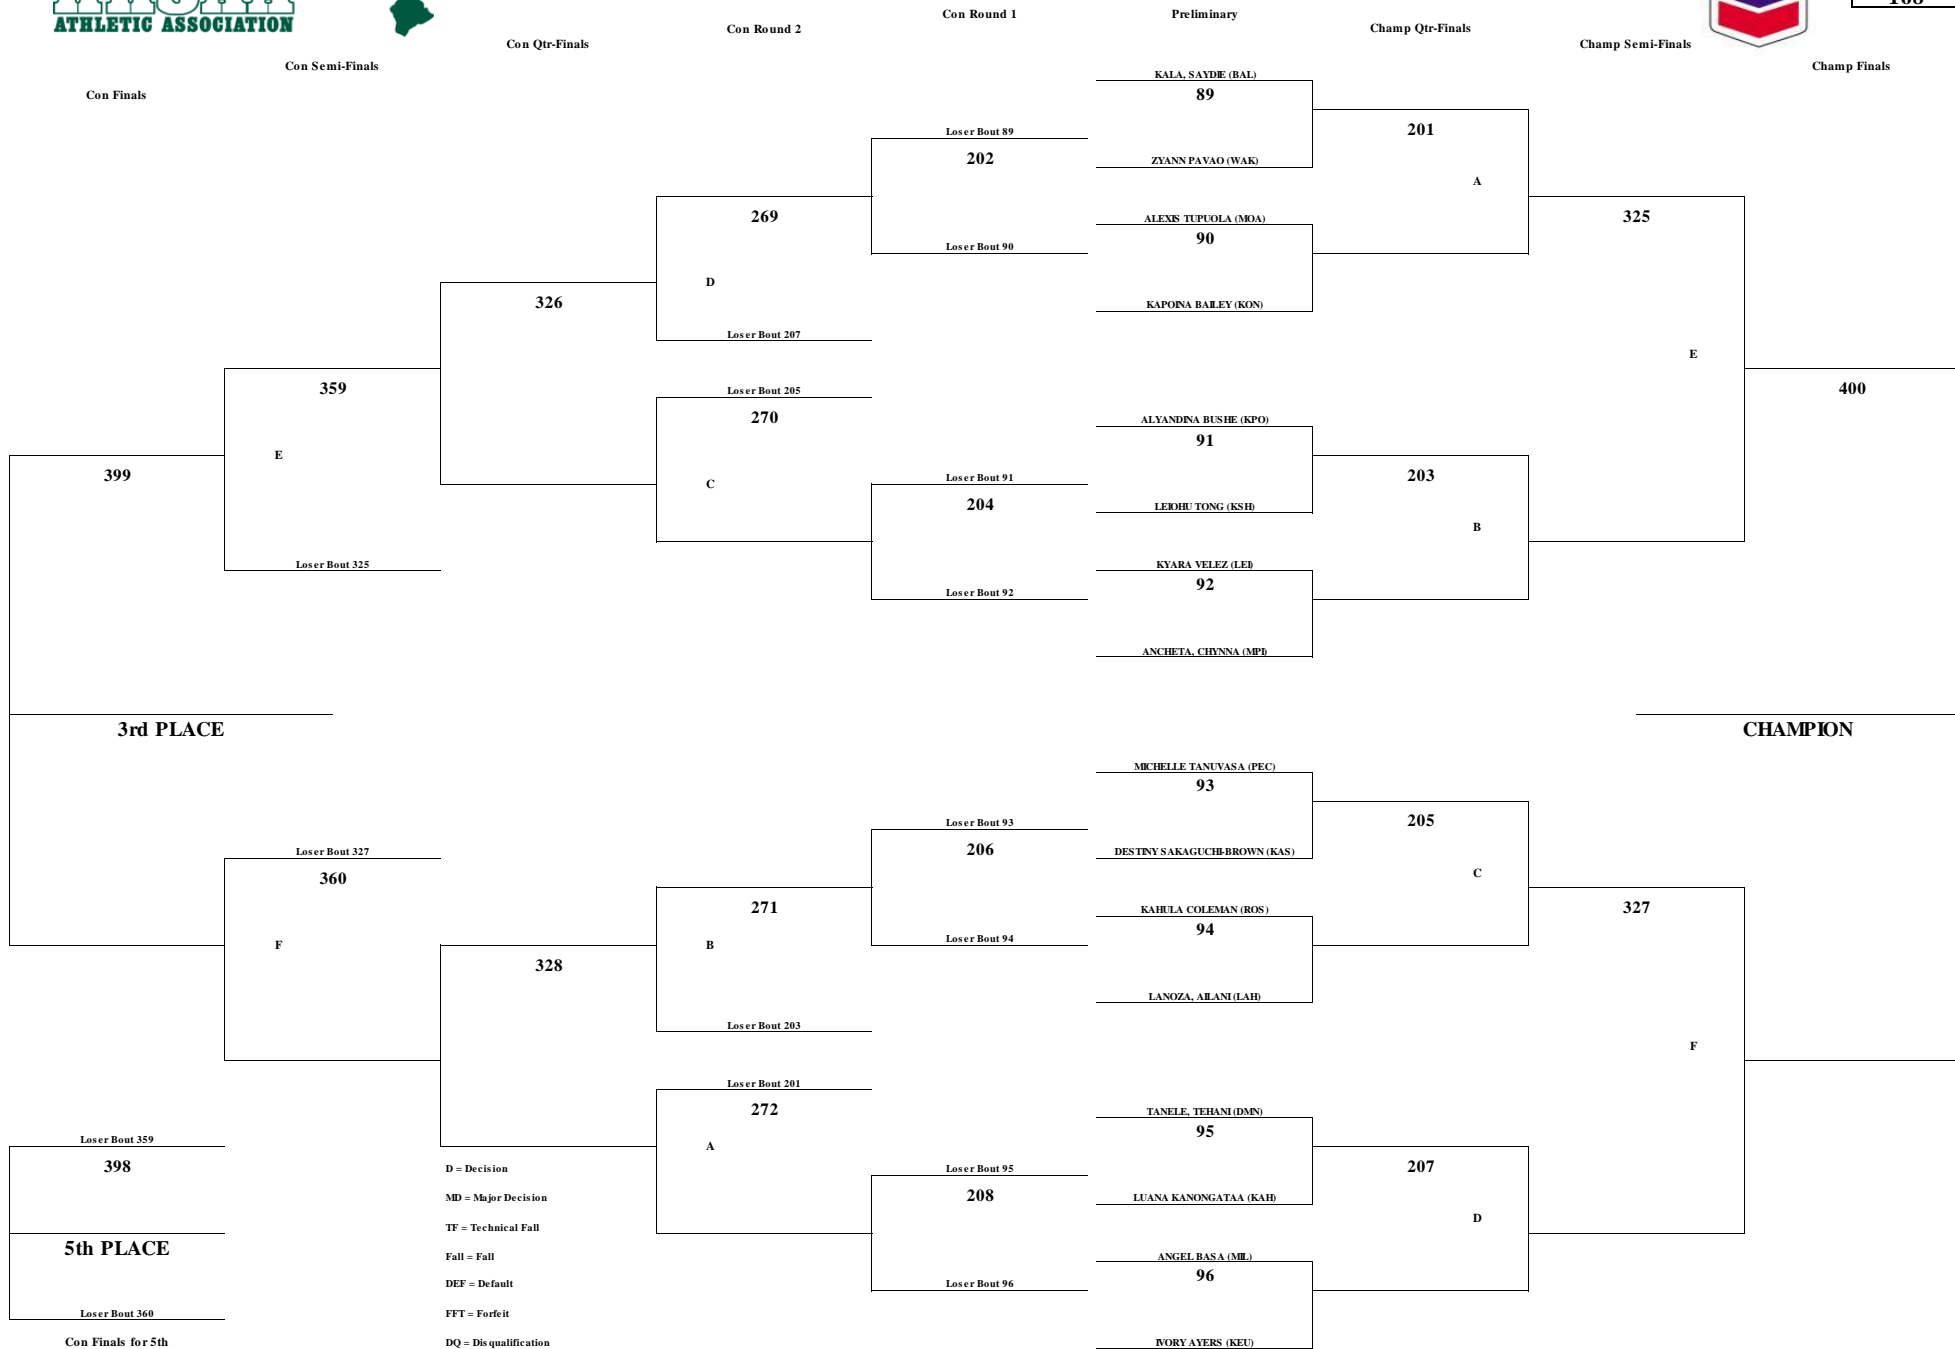

WEIGHT CLASS
145

CHEVRON-HAWAII HIGH SCHOOL ATHLETIC ASSOCIATION 2017 GIRLS WRESTLING CHAMPIONSHIPS

WEIGHT CLASS
155

CHEVRON-HAWAII HIGH SCHOOL ATHLETIC ASSOCIATION 2017 GIRLS WRESTLING CHAMPIONSHIPS

WEIGHT CLASS
168