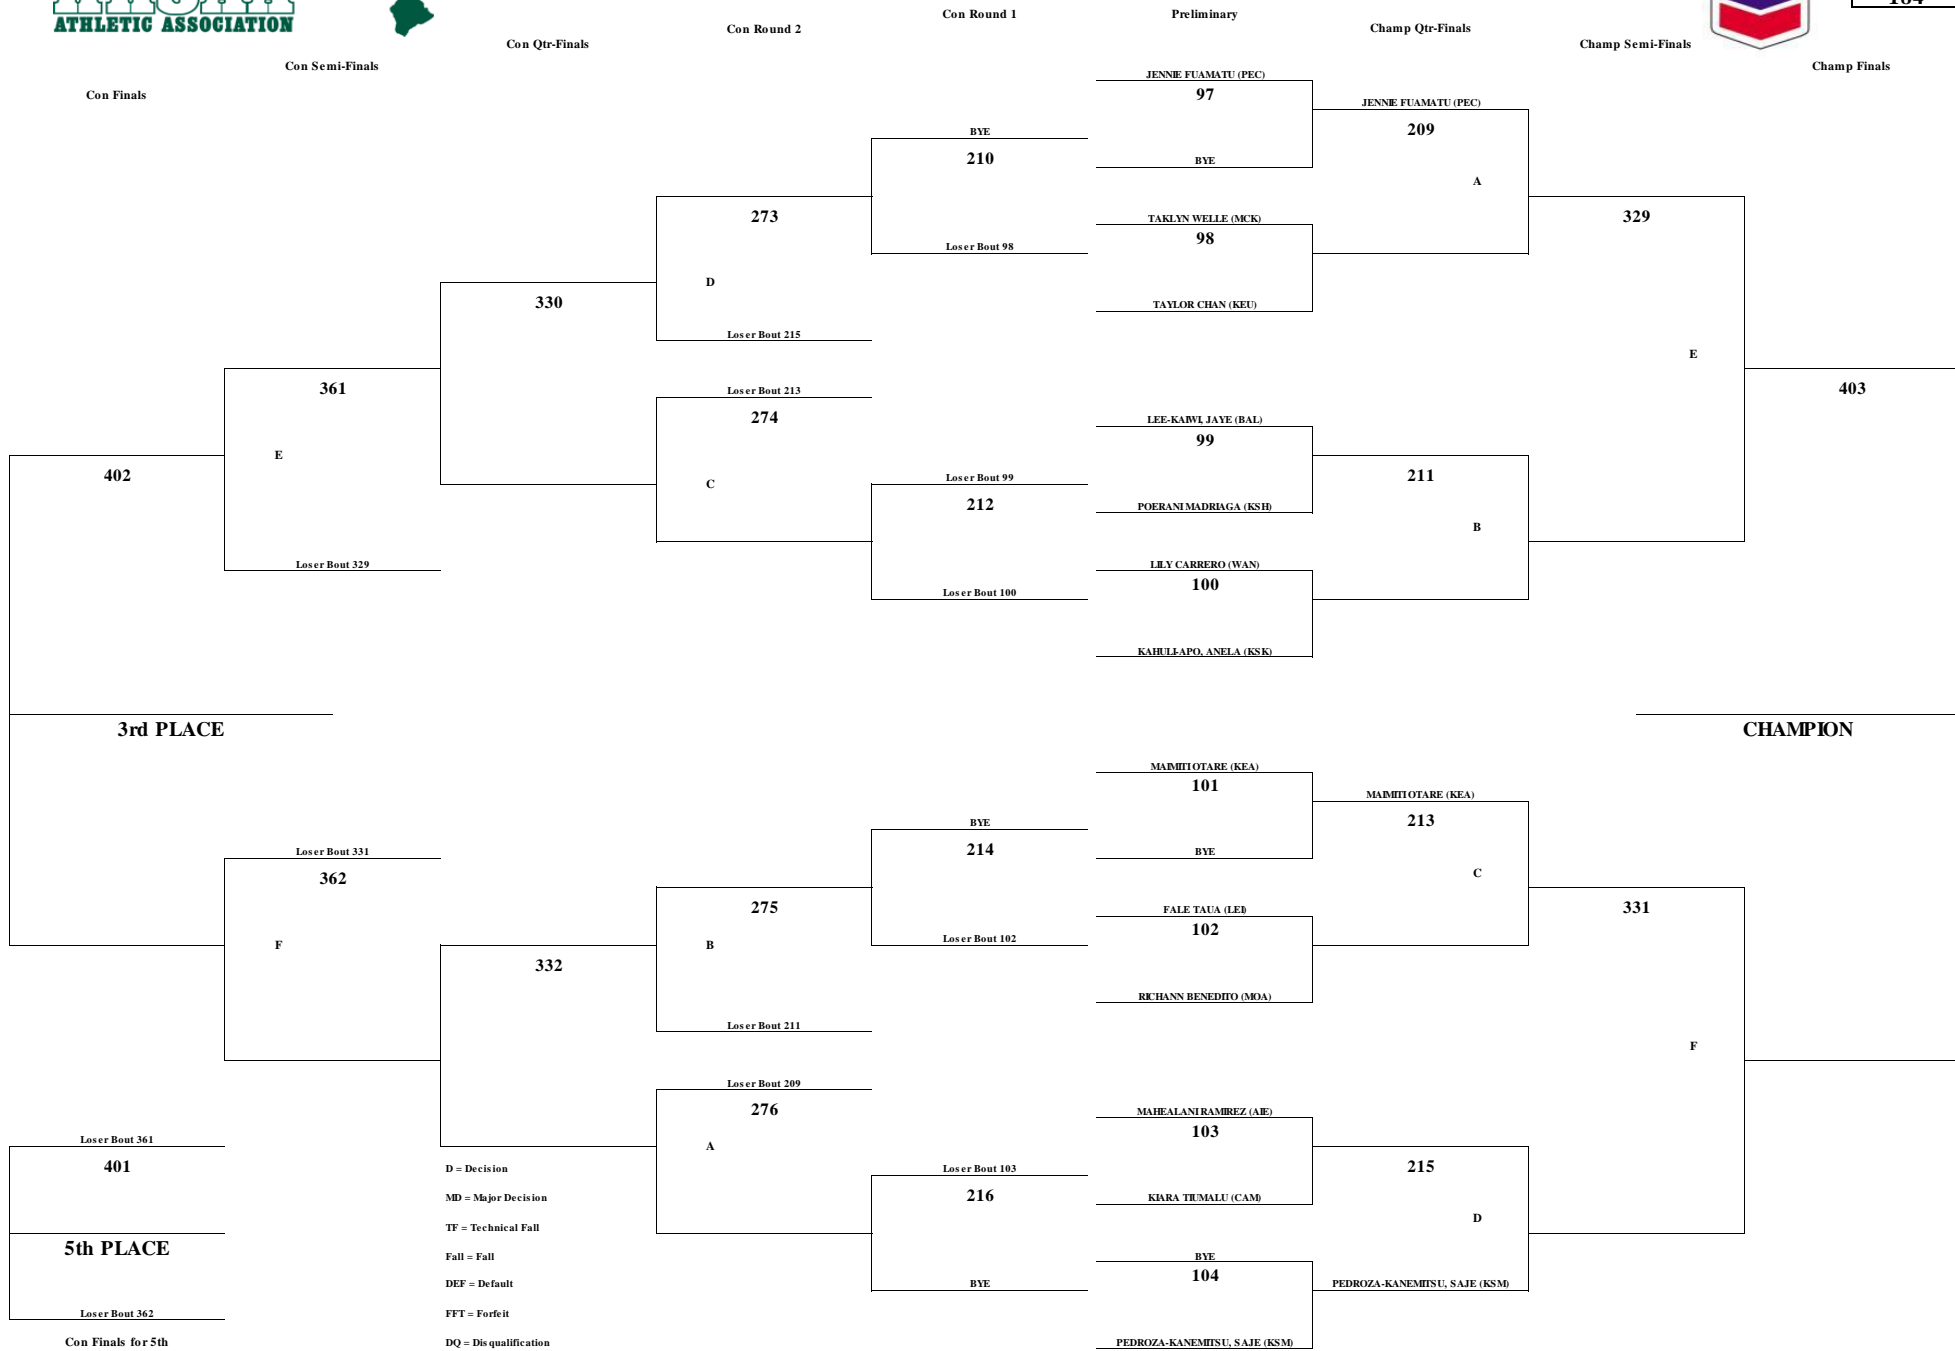

CHEVRON-HAWAII HIGH SCHOOL ATHLETIC ASSOCIATION 2017 GIRLS WRESTLING CHAMPIONSHIPS

WEIGHT CLASS
184