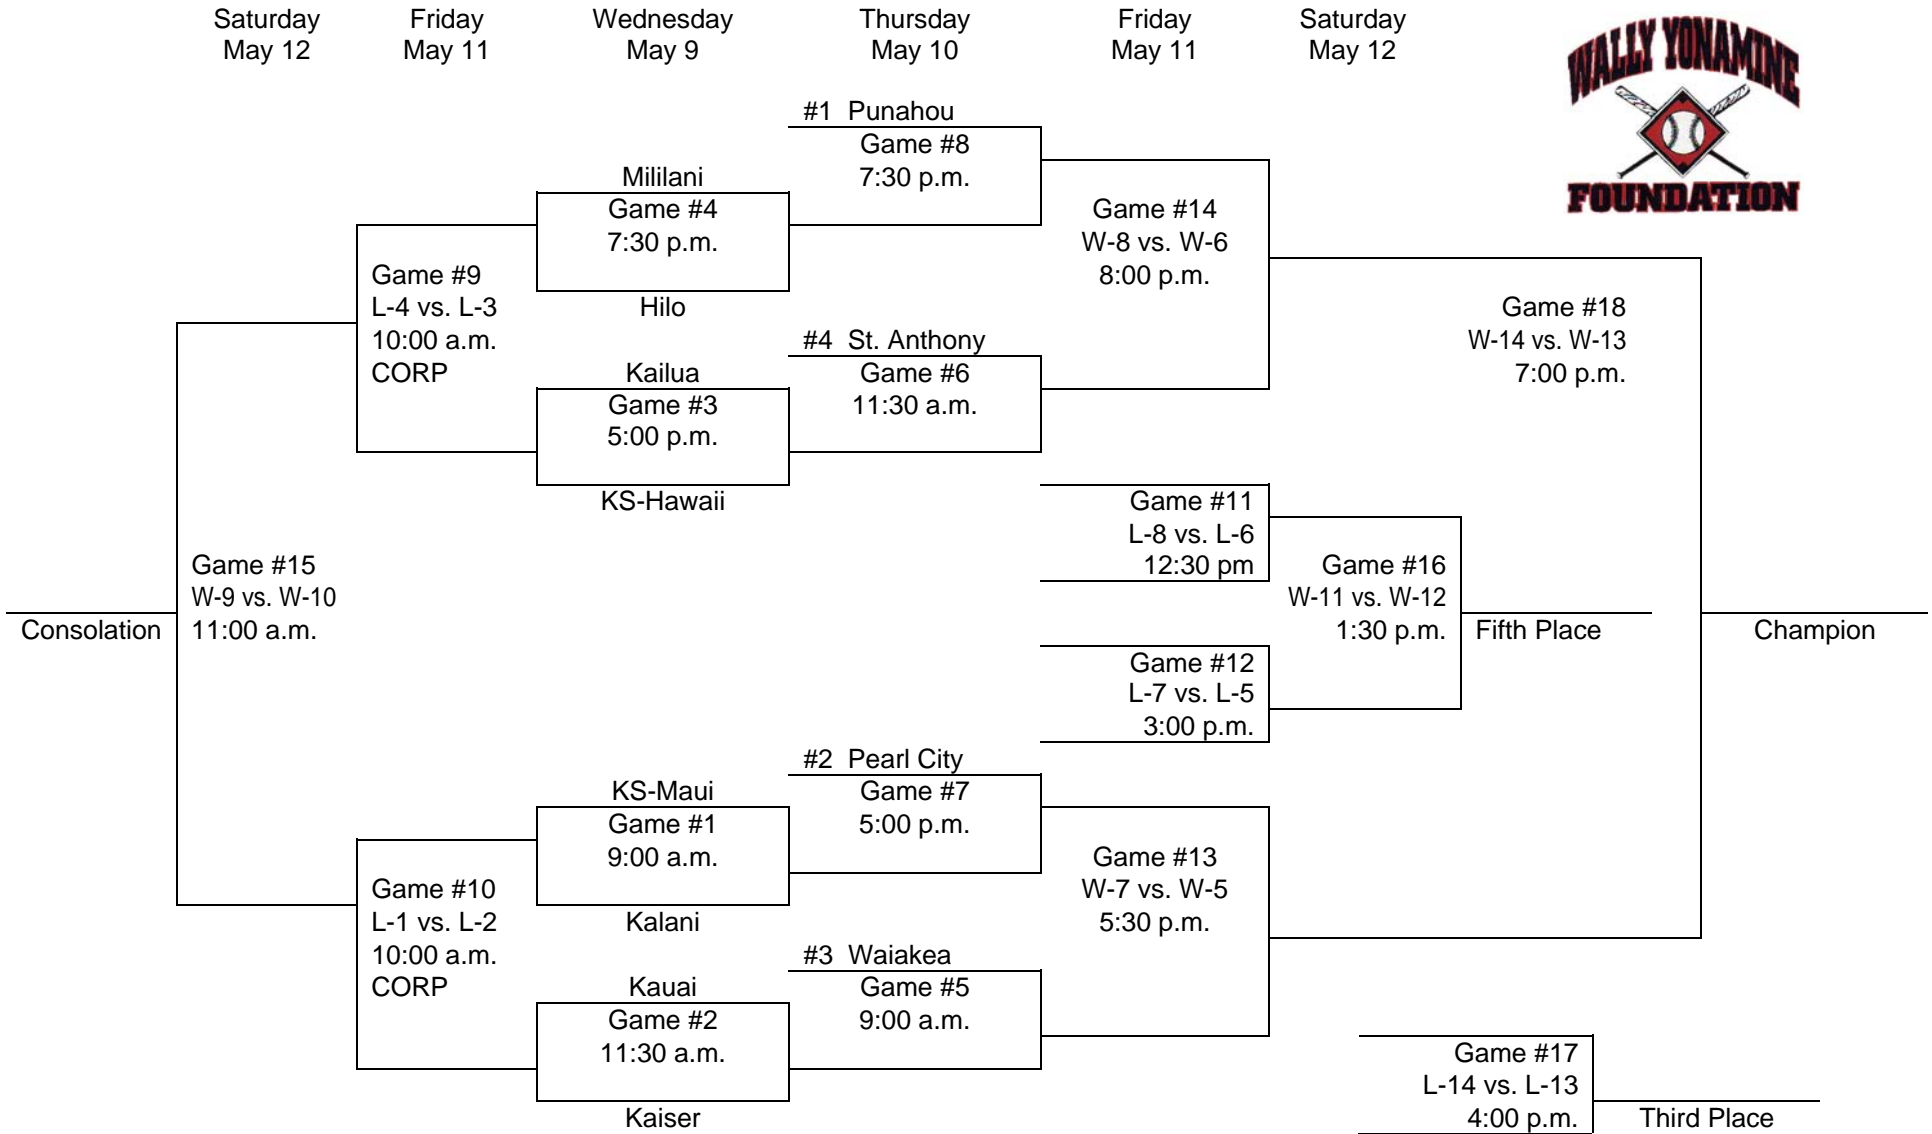

Hawaii High School Athletic Association

P.O. Box 62029, Honolulu, Hawaii 96839

Ph: (808) 587-4495 · Fax: (808) 587-4496

www.sportshigh.com

FOR IMMEDIATE RELEASE
MAY 8, 2007

Contact: Natalie Webb
webb@hhsaa.org

**WALLY YONAMINE FOUNDATION / HHSAA
BASEBALL STATE CHAMPIONSHIP
MAY 9-12, 2007**

PARTICIPATING TEAMS	
Oahu Interscholastic Association	
1. Pearl City Chargers (11-3)	
2. Kailua Surfriders (11-2)	
3. Mililani Trojans (10-3)	
4. Kaiser Cougars (9-5)	
5. Kalani Falcons (10-4)	
Interscholastic League of Honolulu	
1. Punahou Buffanblu (14-1)	
Big Island Interscholastic Federation	
1. Waiakea Warriors (12-1)	
2. Kamehameha Warriors (11-3)	
3. Hilo Vikings (10-3)	
Maui Interscholastic League	
1. St. Anthony Trojans (10-3)	
2. Kamehameha Warriors (10-5)	
Kauai Interscholastic Federation	
1. Kauai Red Raiders (11-1)	

LEAGUE REPRESENTATION	
OIA	5
ILH	1
BIIF	3
MIL	2
KIF	1
TOTAL TEAMS	12

MEDIA CONTACT:

Natalie Webb, HHSAA Director of Information, will be the primary contact for results. She can be reached at **587-4495** or by e-mail at webb@hhsaa.org.

RESULTS:

Results will be posted on the HHSAA website, www.sportshigh.com, following each day of the tournament.

The Hawaii High School Athletic Association presents the 2007 Wally Yonamine Foundation/HHSAA Baseball State Championship, May 9-12, 2007 at Les Murakami Stadium on the lower campus of the University of Hawaii at Manoa and Central Oahu Regional Park. This year marks the 49th year of the HHSAA baseball state championship.

OFFICIAL TOURNAMENT TITLE: Wally Yonamine Foundation/HHSAA Baseball State Championship

TOURNAMENT SITE: Les Murakami Stadium & Central Oahu Regional Park

ADMISSION:

Adults: $9.00
Senior Citizens (62 and over): $5.00
Students (K-12): $5.00

GAME SCHEDULE:

Wednesday, May 9, 2007			
Game			Time/Result
Game 1	KS-Maui	Kalani	9:00 am
Game 2	Kauai	Kaiser	11:30 am
2:00-4:30 pm: UH Baseball Practice (closed to public)			
Game 3	Kailua	KS-Hawaii	5:00 pm
Game 4	Mililani	Hilo	7:30 pm

Thursday, May 10, 2007			
Game			Time/Result
Game 5	#3 Waiakea	W2	9:00 am
Game 6	#4 St. Anthony	W3	11:30 am
2:00-4:30 pm: UH Baseball Practice (closed to public)			
Game 7	#2 Pearl City	W1	5:00 pm
Game 8	#1 Punahou	W4	7:30 pm

Friday, May 11, 2007			
Game			Time/Result
Game 9	L4	L3	10:00 am (CORP)
Game 10	L1	L2	10:00 am (CORP)
Game 11	L8	L6	12:30 pm
Game 12	L7	L5	3:00 pm
Game 13	W7	W5	5:30 pm
Game 14	W8	W6	8:00 pm

Saturday, May 12, 2007			
Game			Time/Result
Consolation	W9	W10	11:00 am
5th Place	W11	W12	1:30 pm
3rd Place	L13	L14	4:00 pm
Championship	W13	W14	7:00 pm

Wally Yonamine Foundation Baseball State Championship

Wednesday-Saturday, May 9-12, 2007 – Les Murakami Stadium
Presented by the Hawaii High School Athletic Association