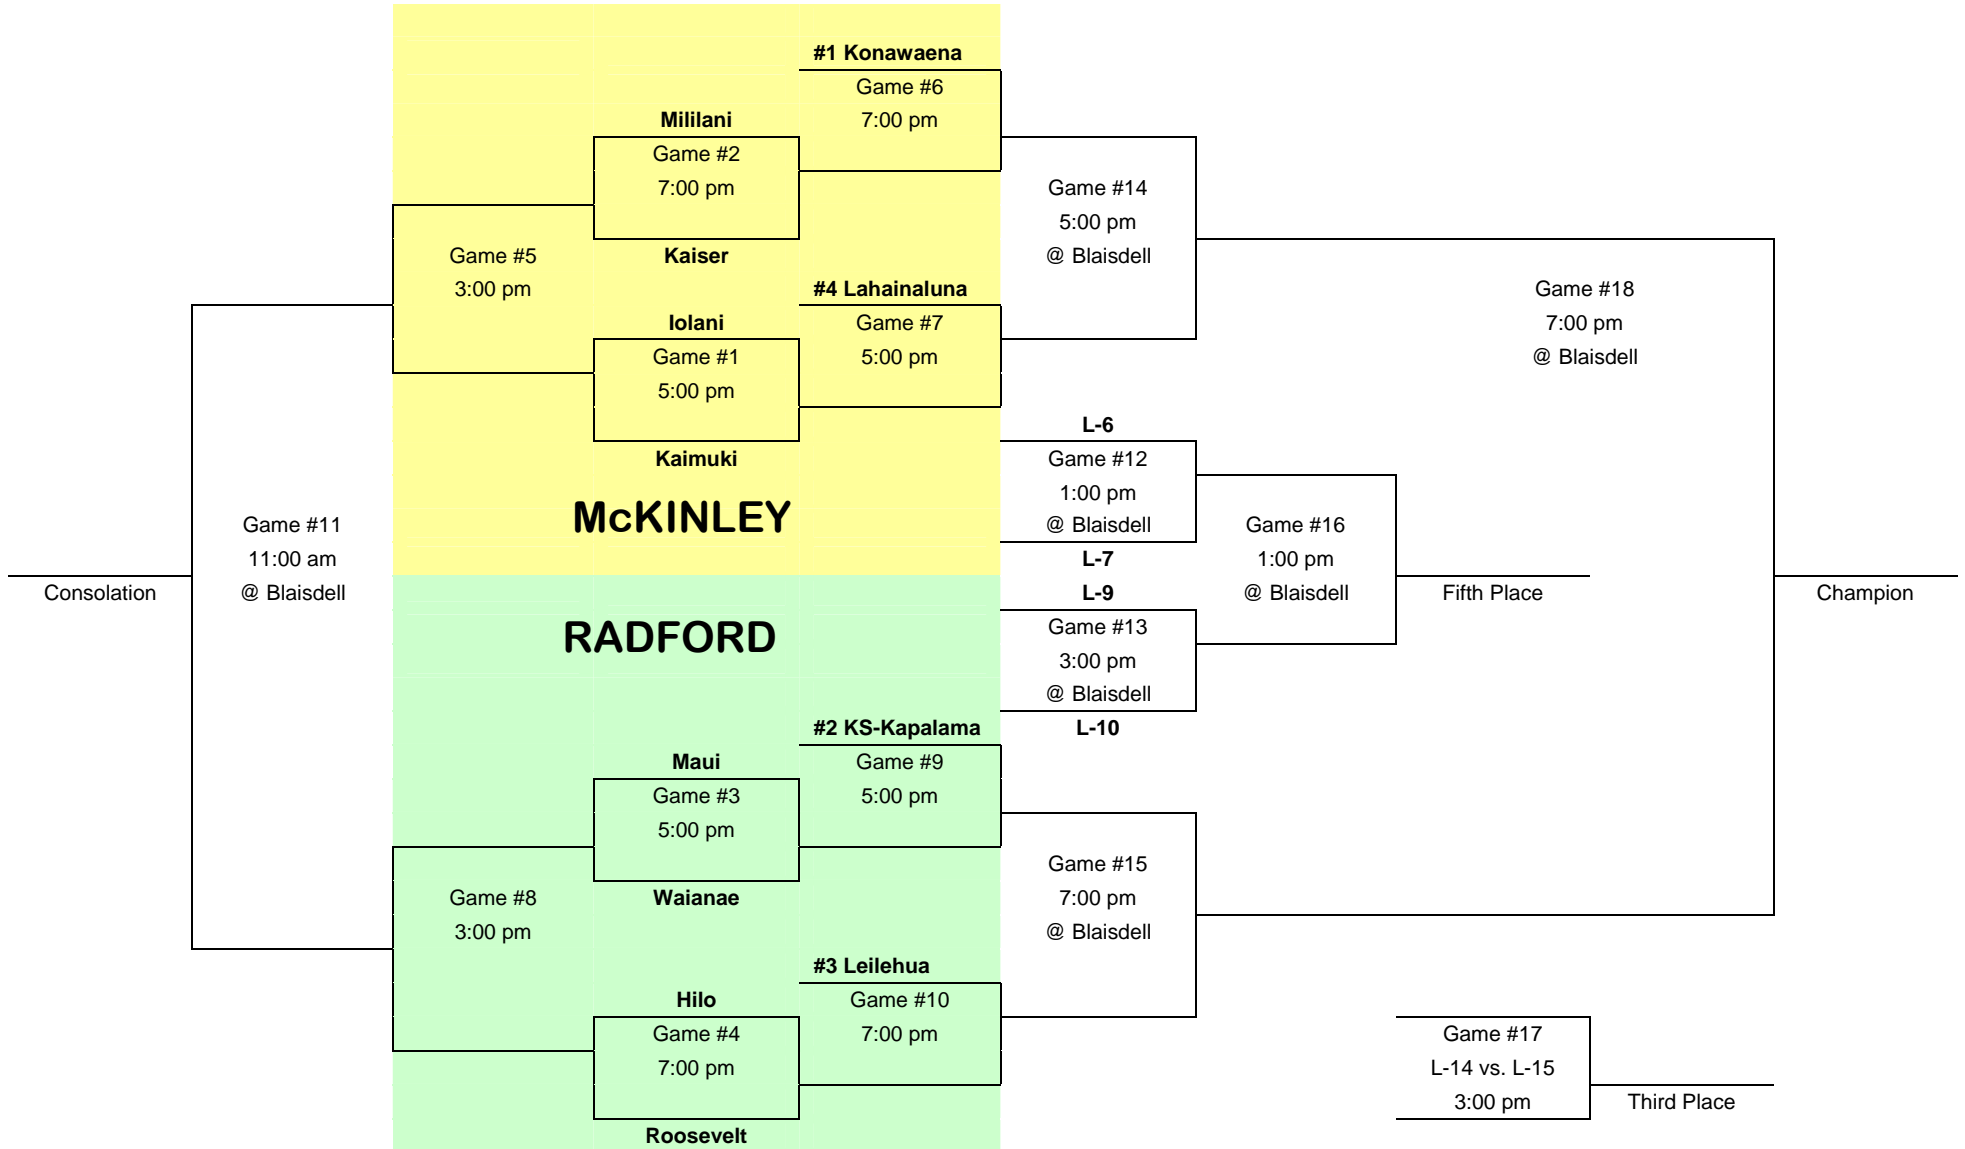

HAWAIIAN AIRLINES GIRLS BASKETBALL STATE CHAMPIONSHIPS
TUESDAY-FRIDAY, FEBRUARY 5-8, 2013
DIVISION I BRACKET
Presented by the Hawaii High School Athletic Association

Thursday,
Feb. 7

Wednesday,
Feb. 6

Tuesday,
Feb. 5

Wednesday,
Feb. 6

Thursday,
Feb. 7

Friday,
Feb. 8