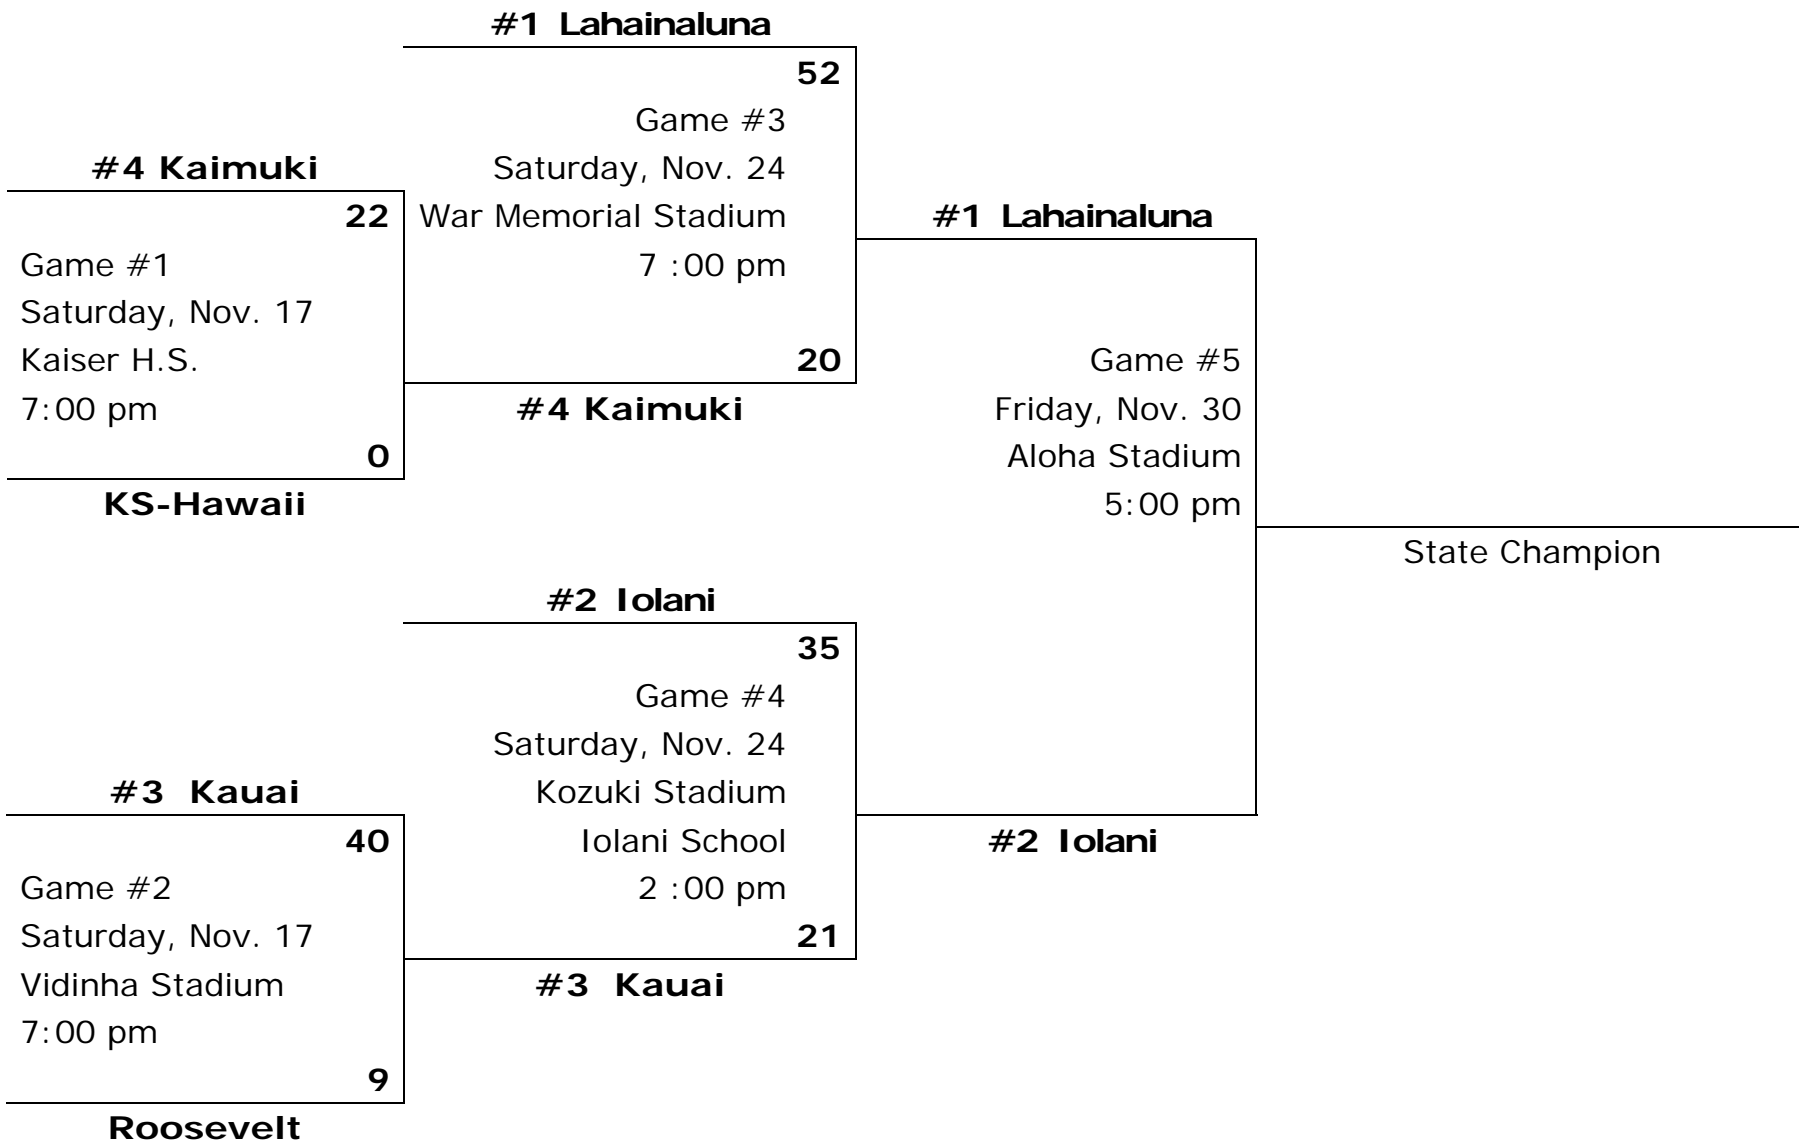

**First Hawaiian Bank Football State
Championships – Division II**
Presented by the Hawaii High School Athletic Association
November 17, 24 & 30, 2007