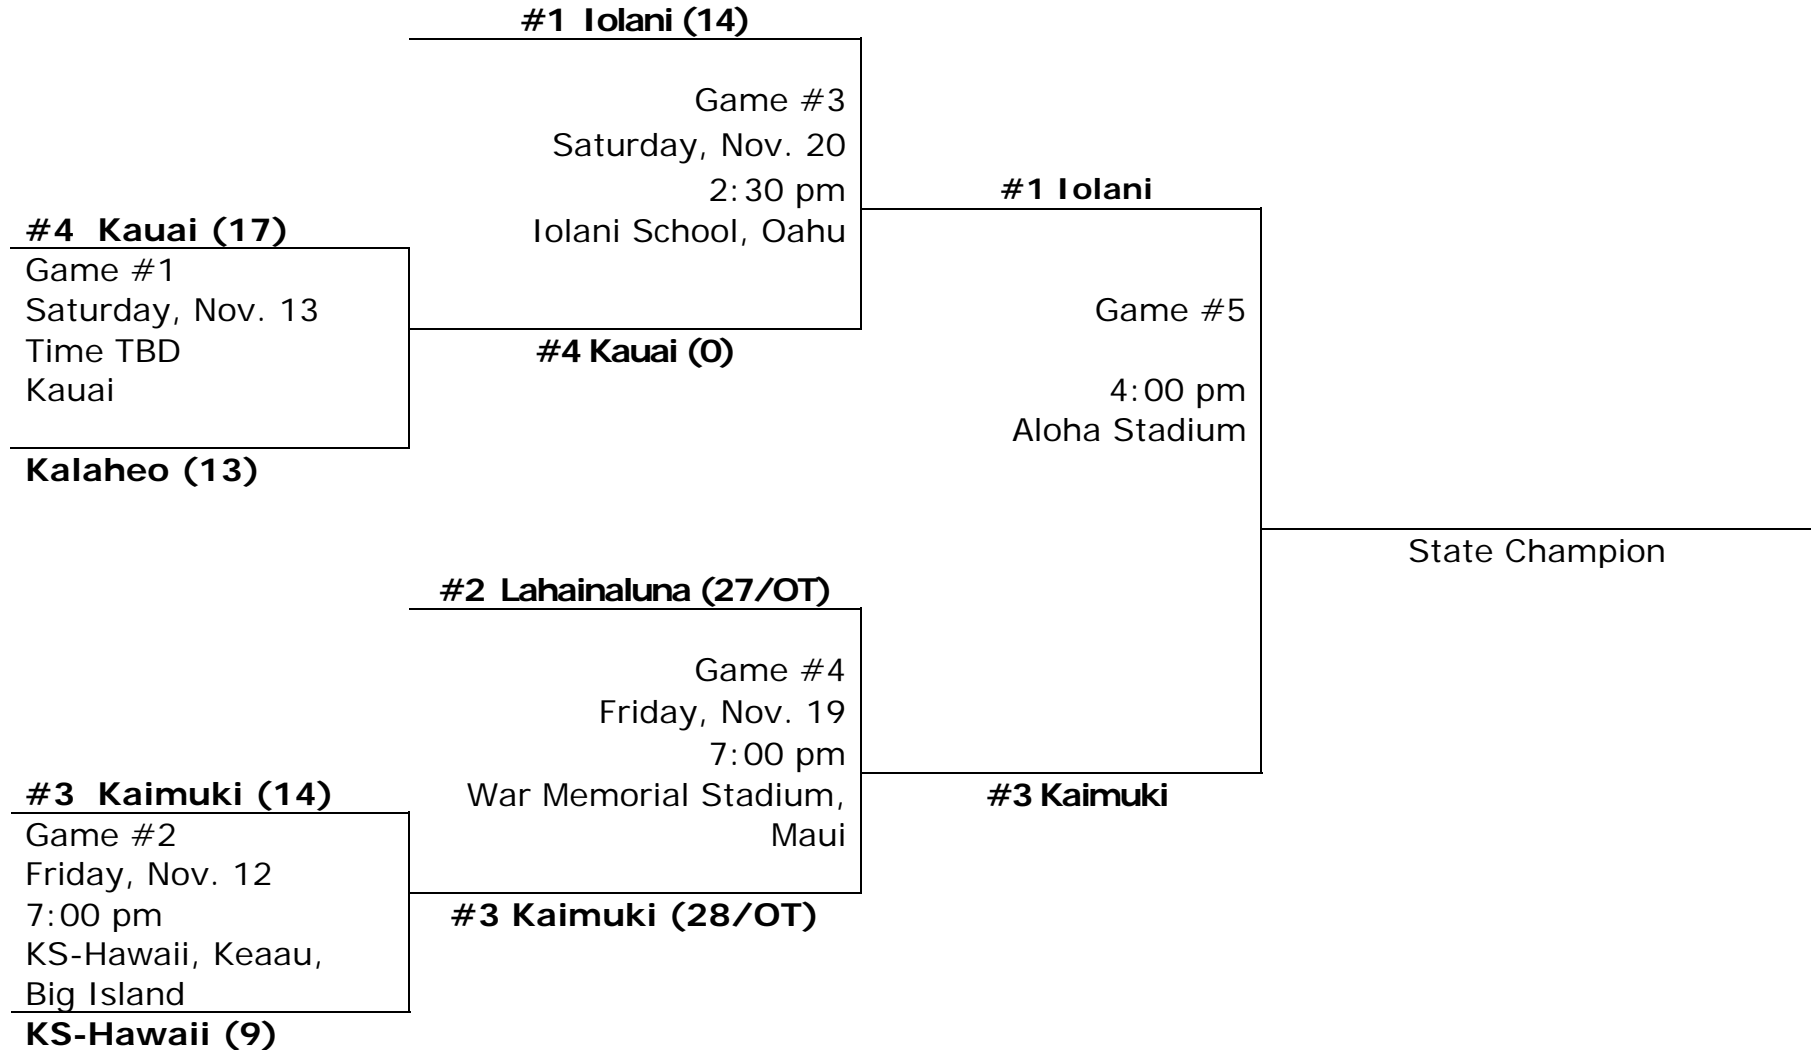

**FIRST HAWAIIAN BANK FOOTBALL STATE CHAMPIONSHIPS
DIVISION II
NOVEMBER 12-13, 19-20 & 26, 2010
Presented by the Hawaii High School Athletic Association**