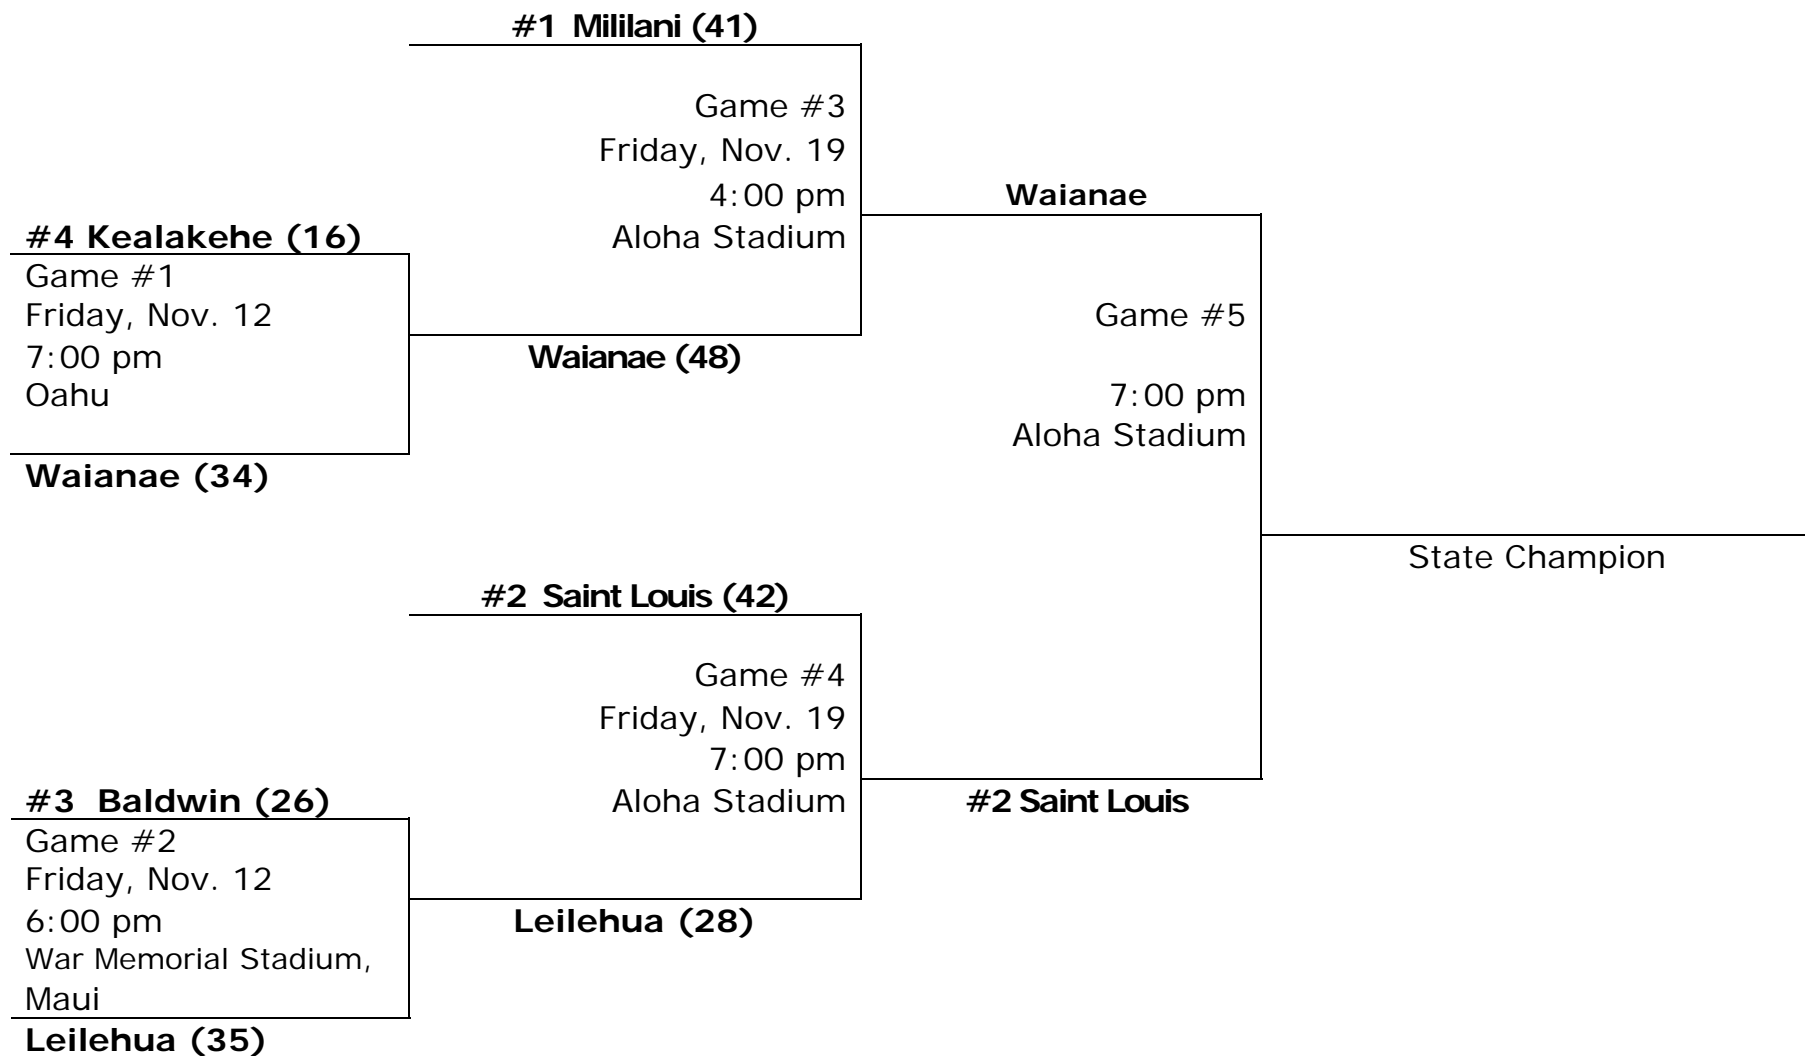

**FIRST HAWAIIAN BANK FOOTBALL STATE CHAMPIONSHIPS
DIVISION I**

NOVEMBER 12, 19 & 26, 2010

Presented by the Hawaii High School Athletic Association