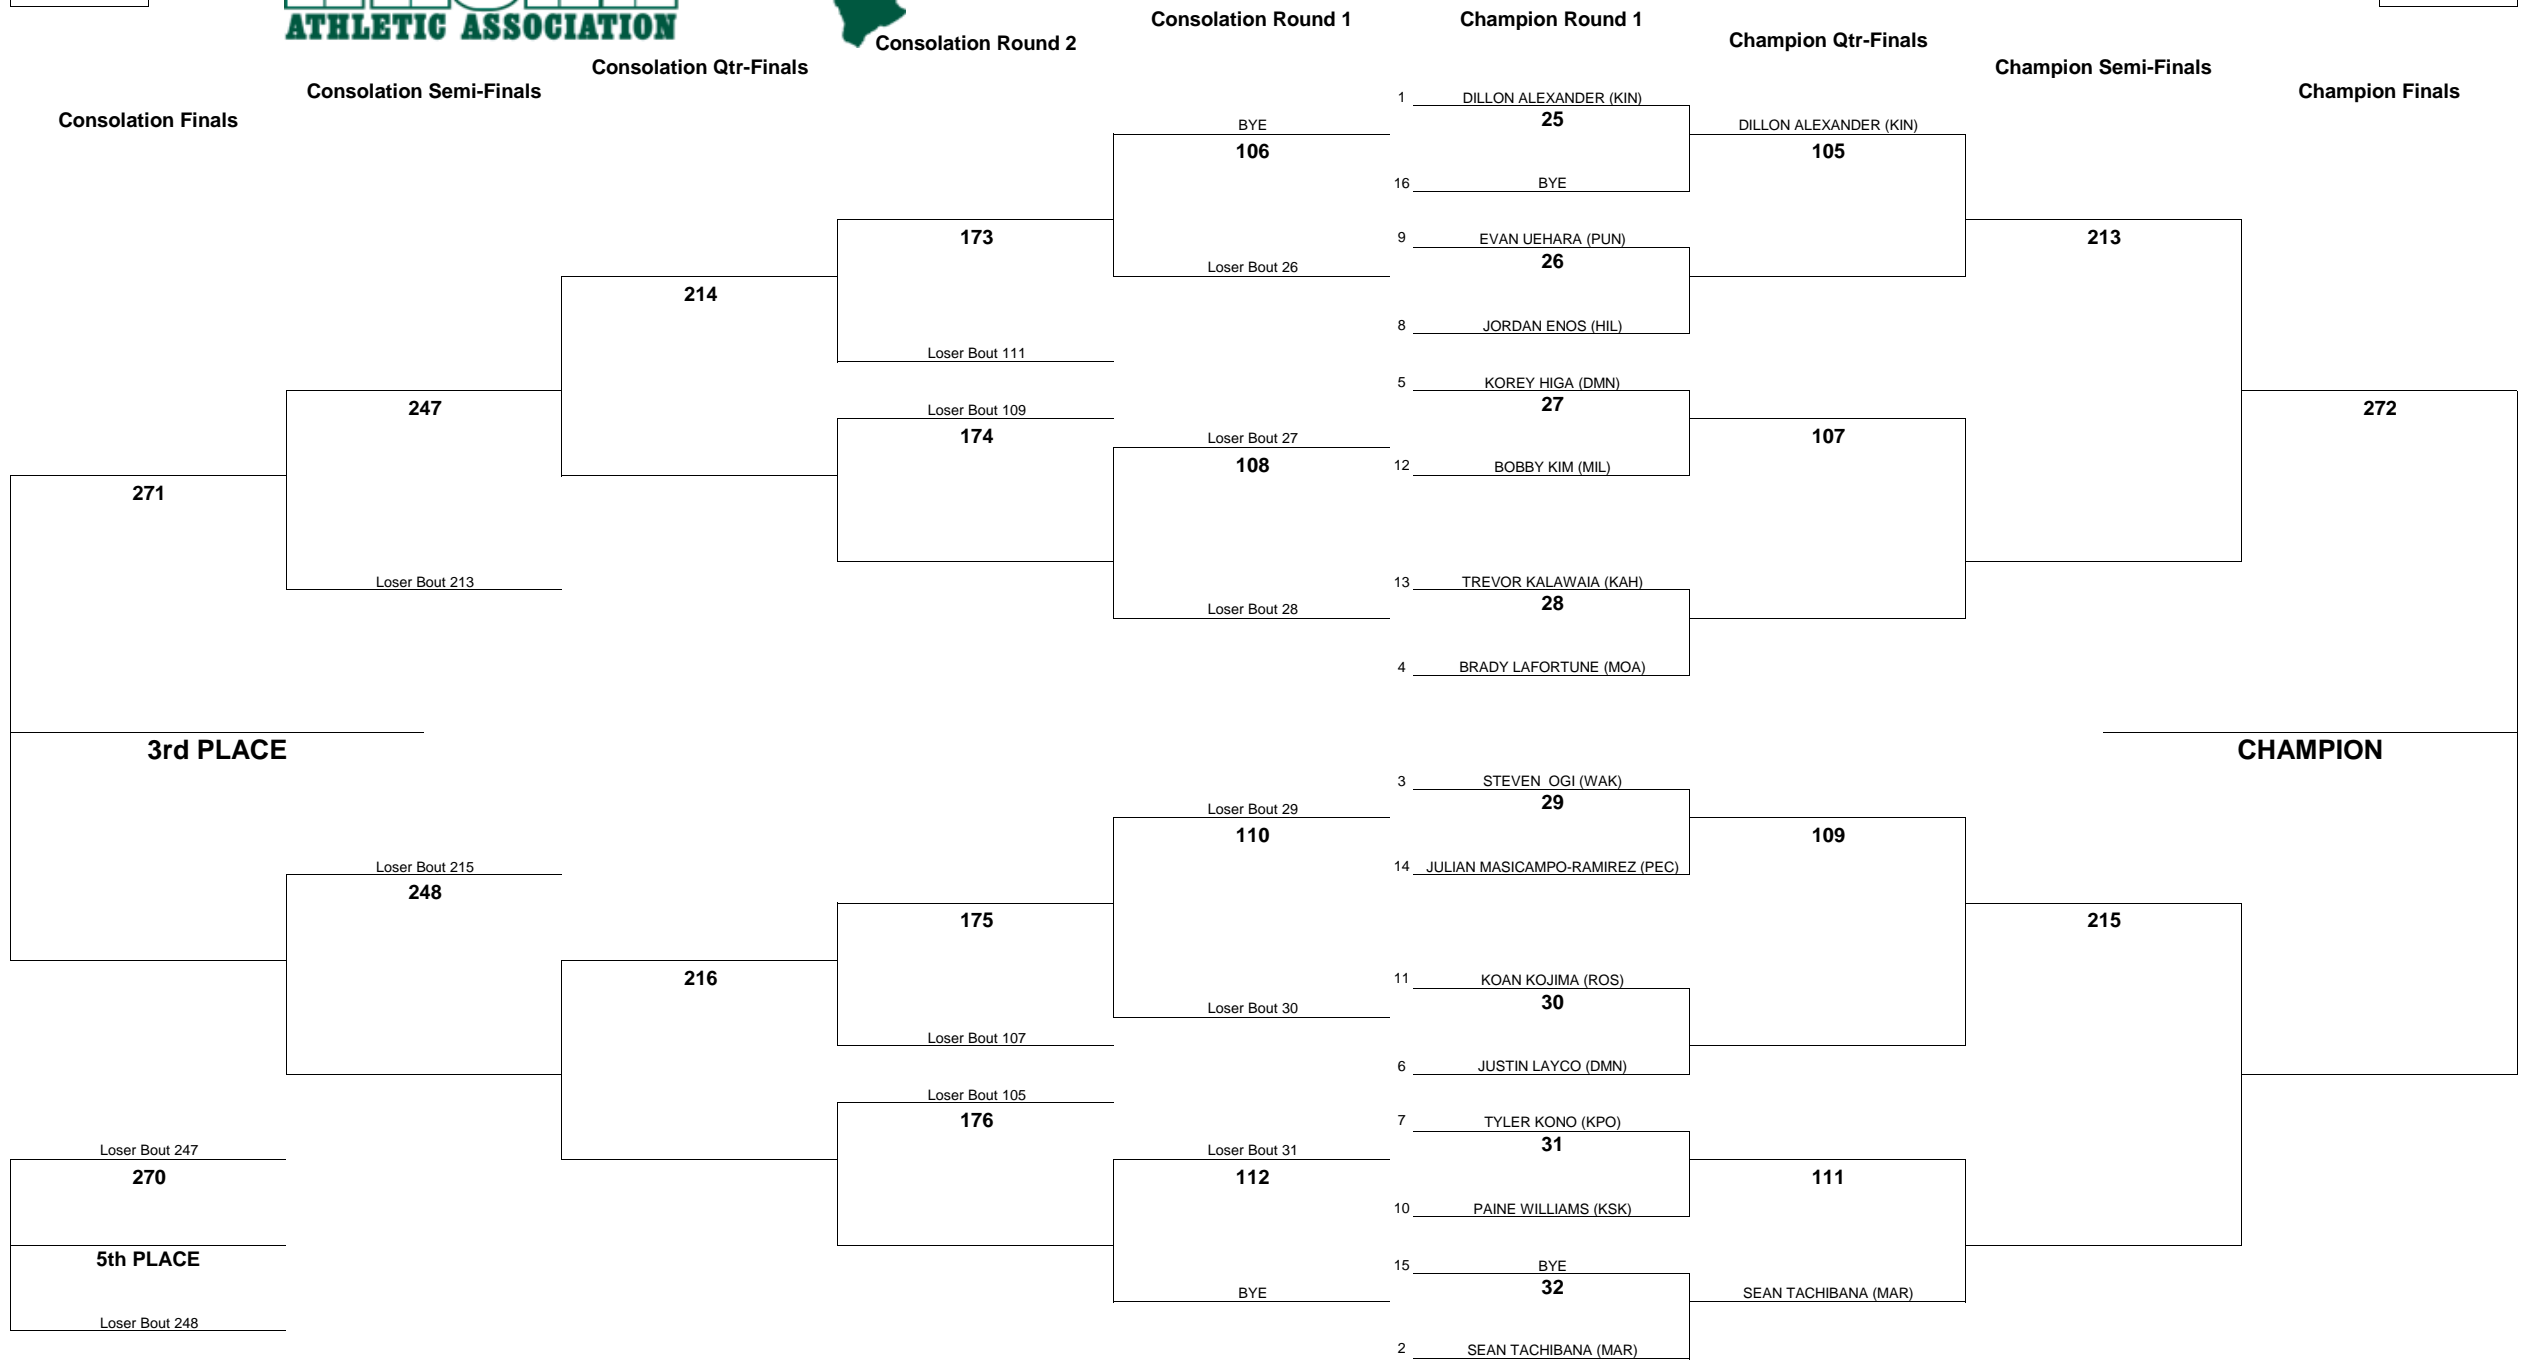

WEIGHT CLASS
121

HAWAII HIGH SCHOOL ATHLETIC ASSOCIATION 2010 BOYS JUDO CHAMPIONSHIPS

WEIGHT CLASS
121

WEIGHT CLASS
132

HAWAII HIGH SCHOOL ATHLETIC ASSOCIATION 2010 BOYS JUDO CHAMPIONSHIPS

WEIGHT CLASS
132