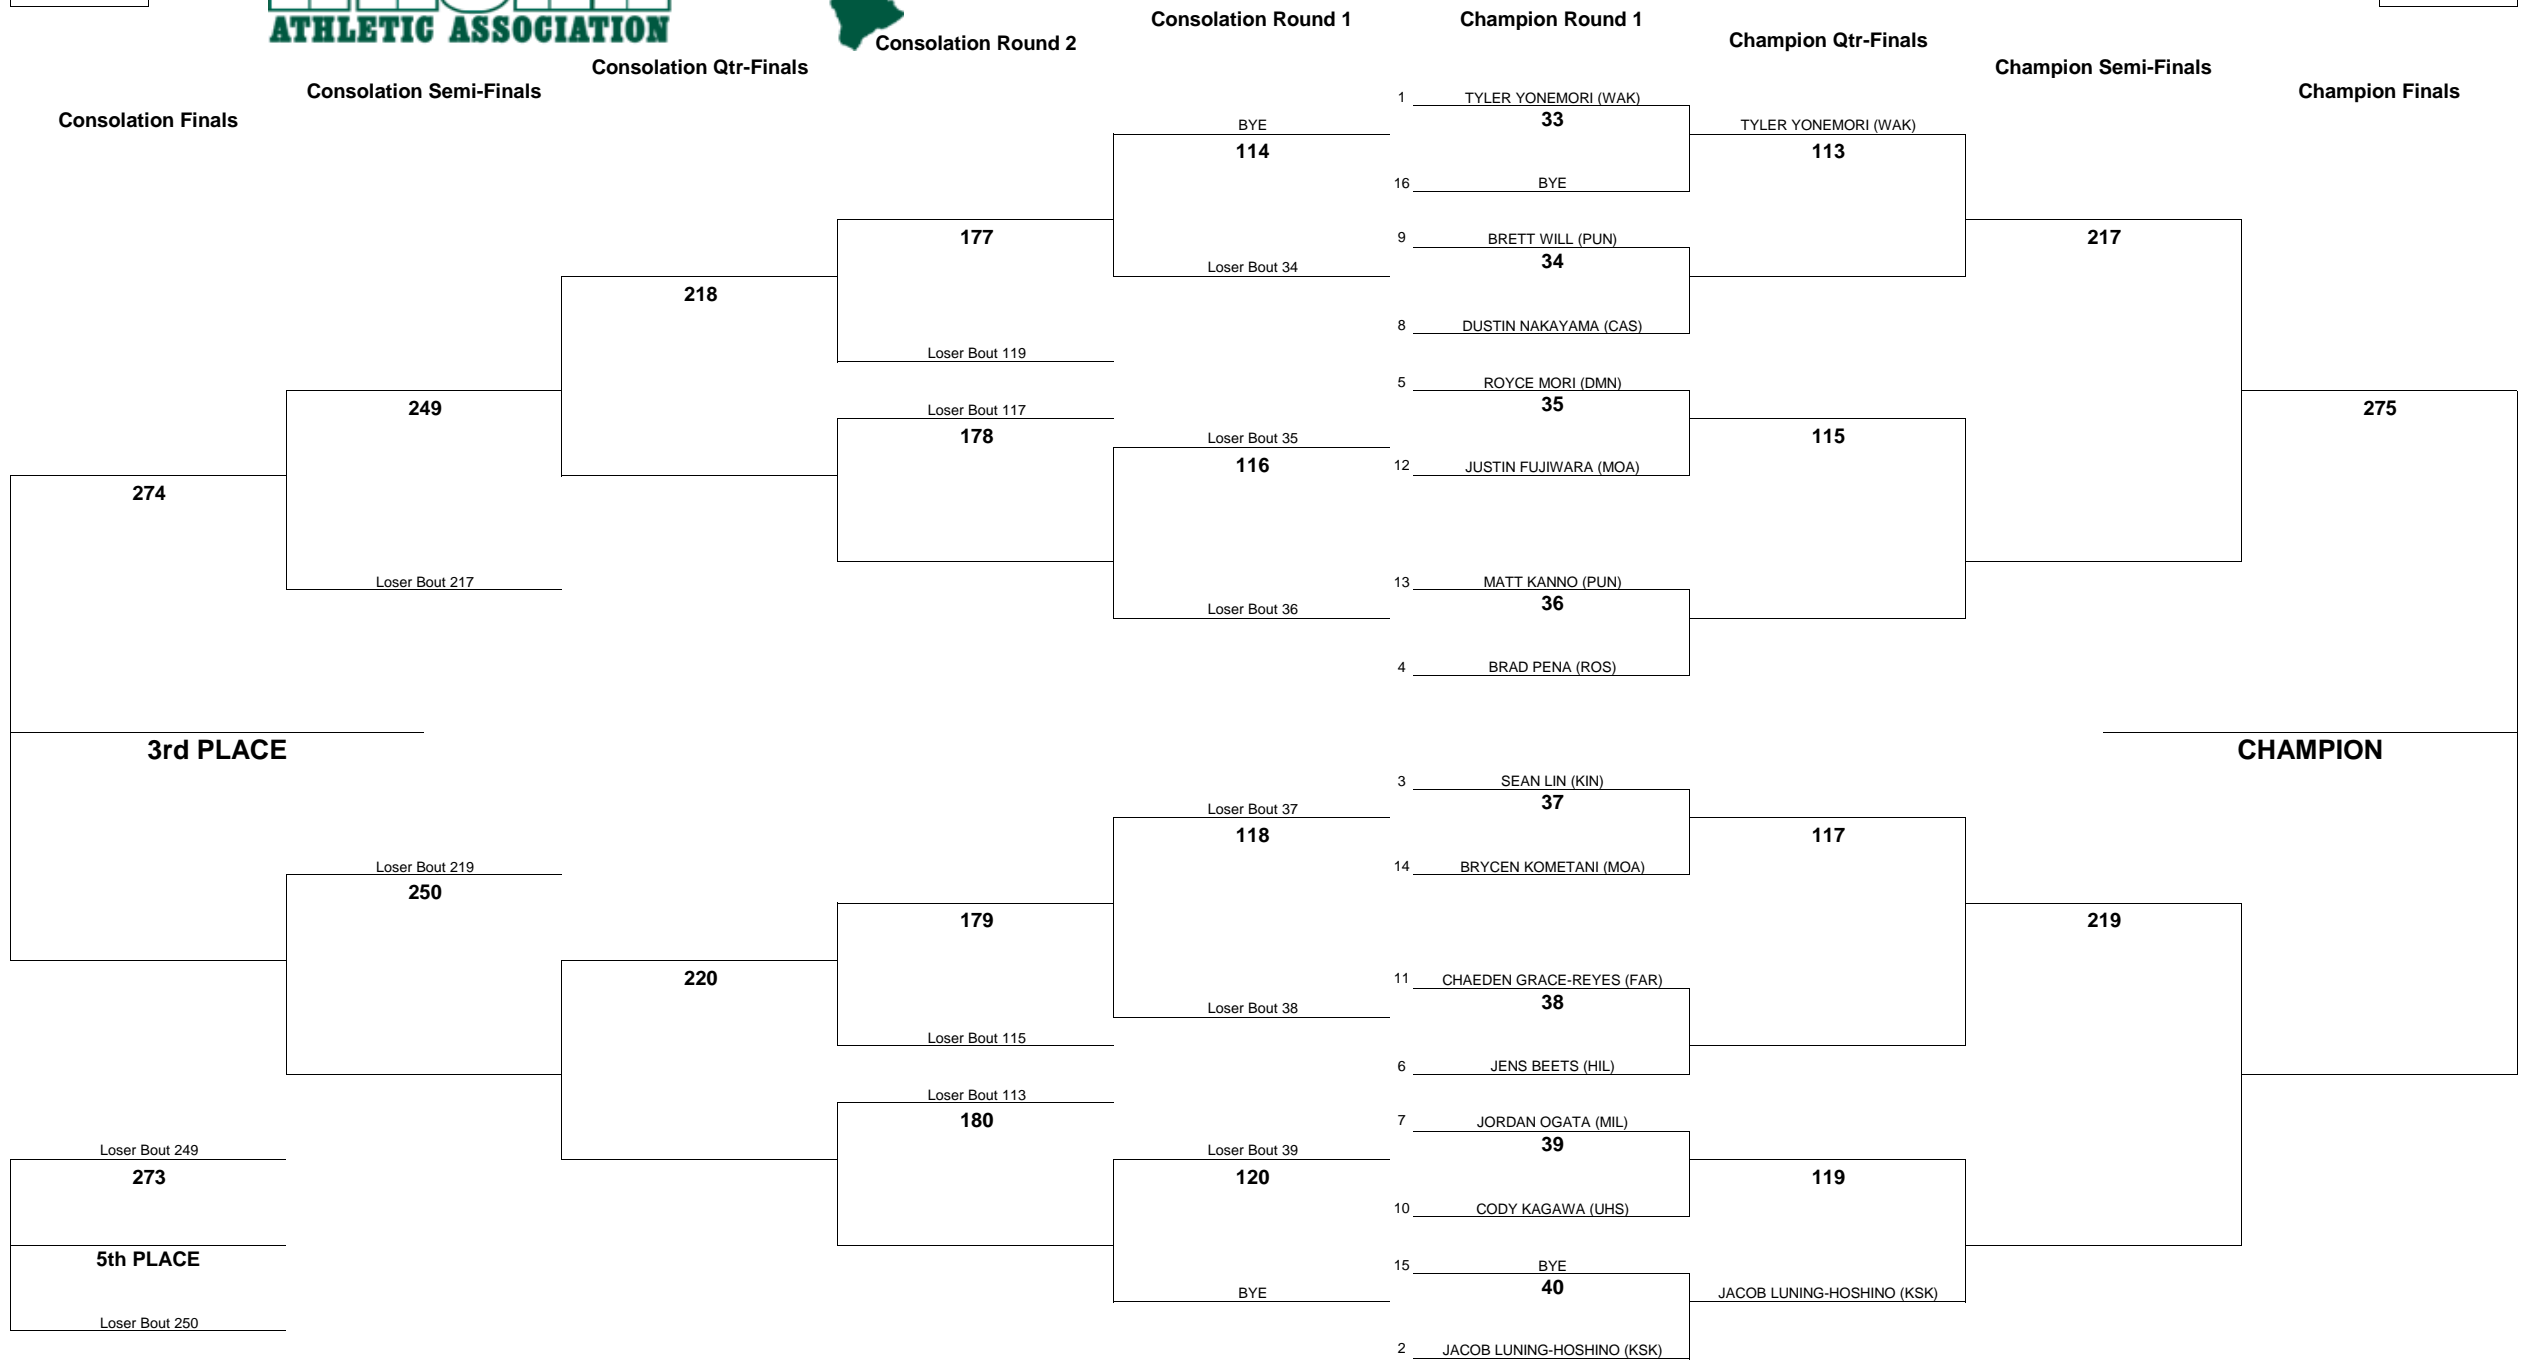

HAWAII HIGH SCHOOL ATHLETIC ASSOCIATION 2010 BOYS JUDO CHAMPIONSHIPS

WEIGHT CLASS
145