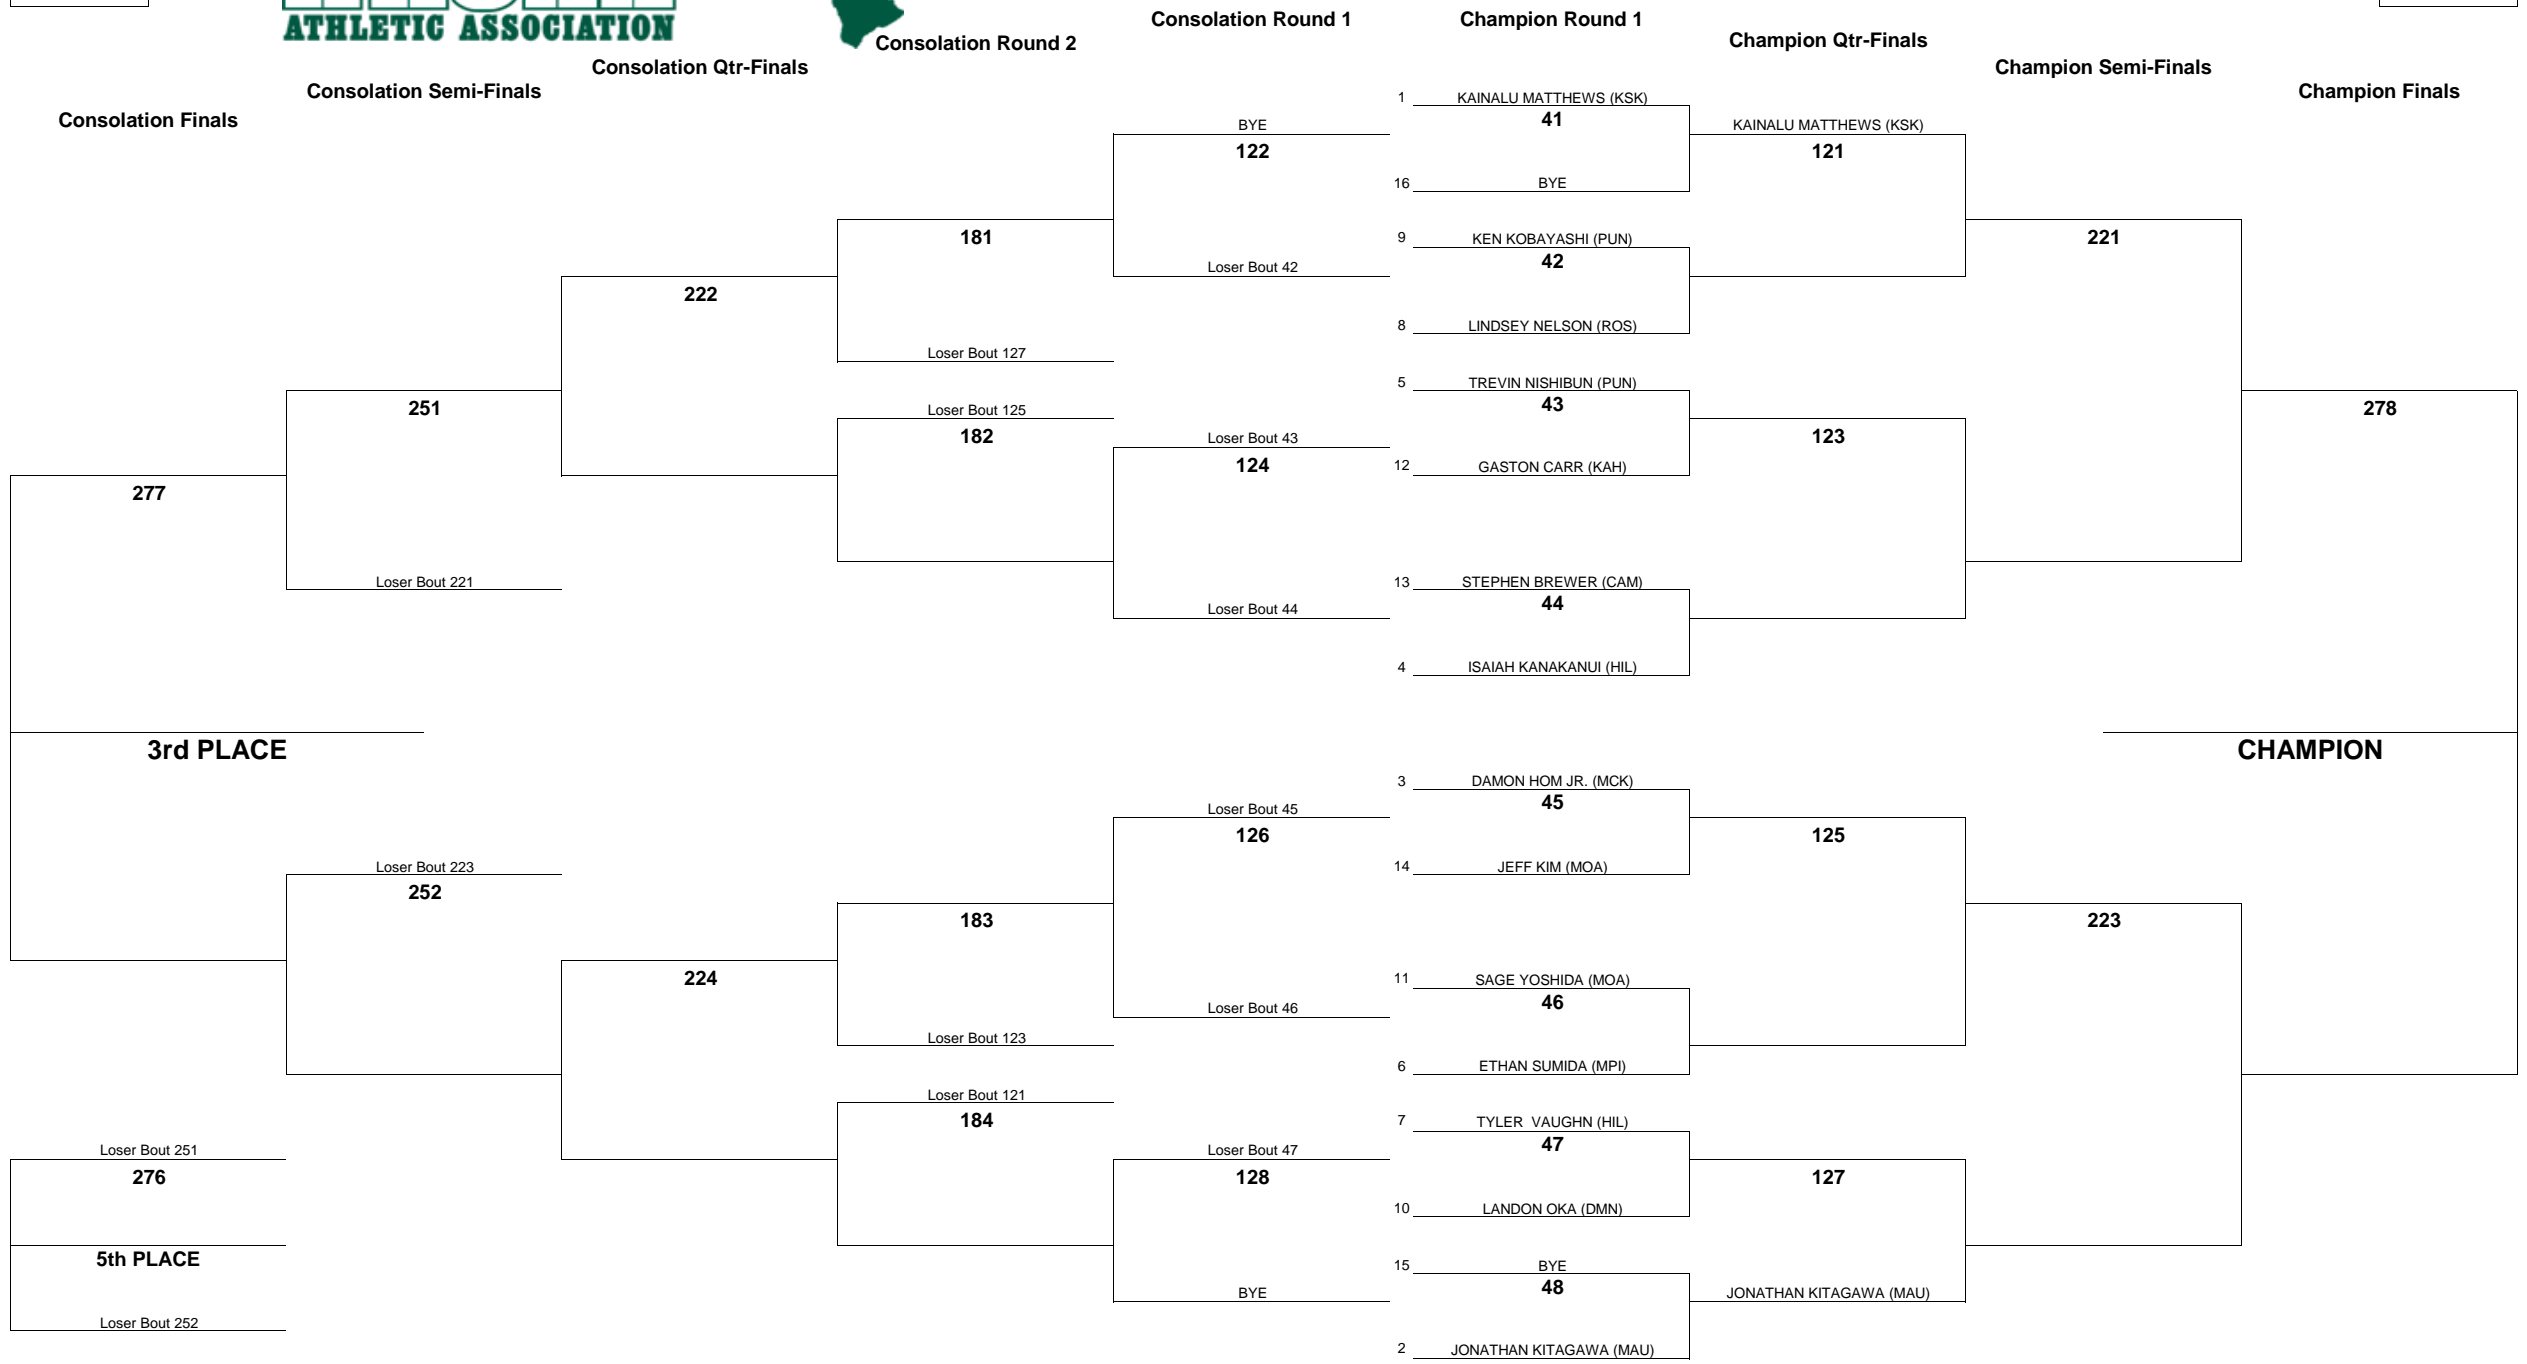

WEIGHT CLASS
145

HAWAII HIGH SCHOOL ATHLETIC ASSOCIATION 2010 BOYS JUDO CHAMPIONSHIPS

WEIGHT CLASS
145

WEIGHT CLASS
161

HAWAII HIGH SCHOOL ATHLETIC ASSOCIATION 2010 BOYS JUDO CHAMPIONSHIPS

WEIGHT CLASS
161