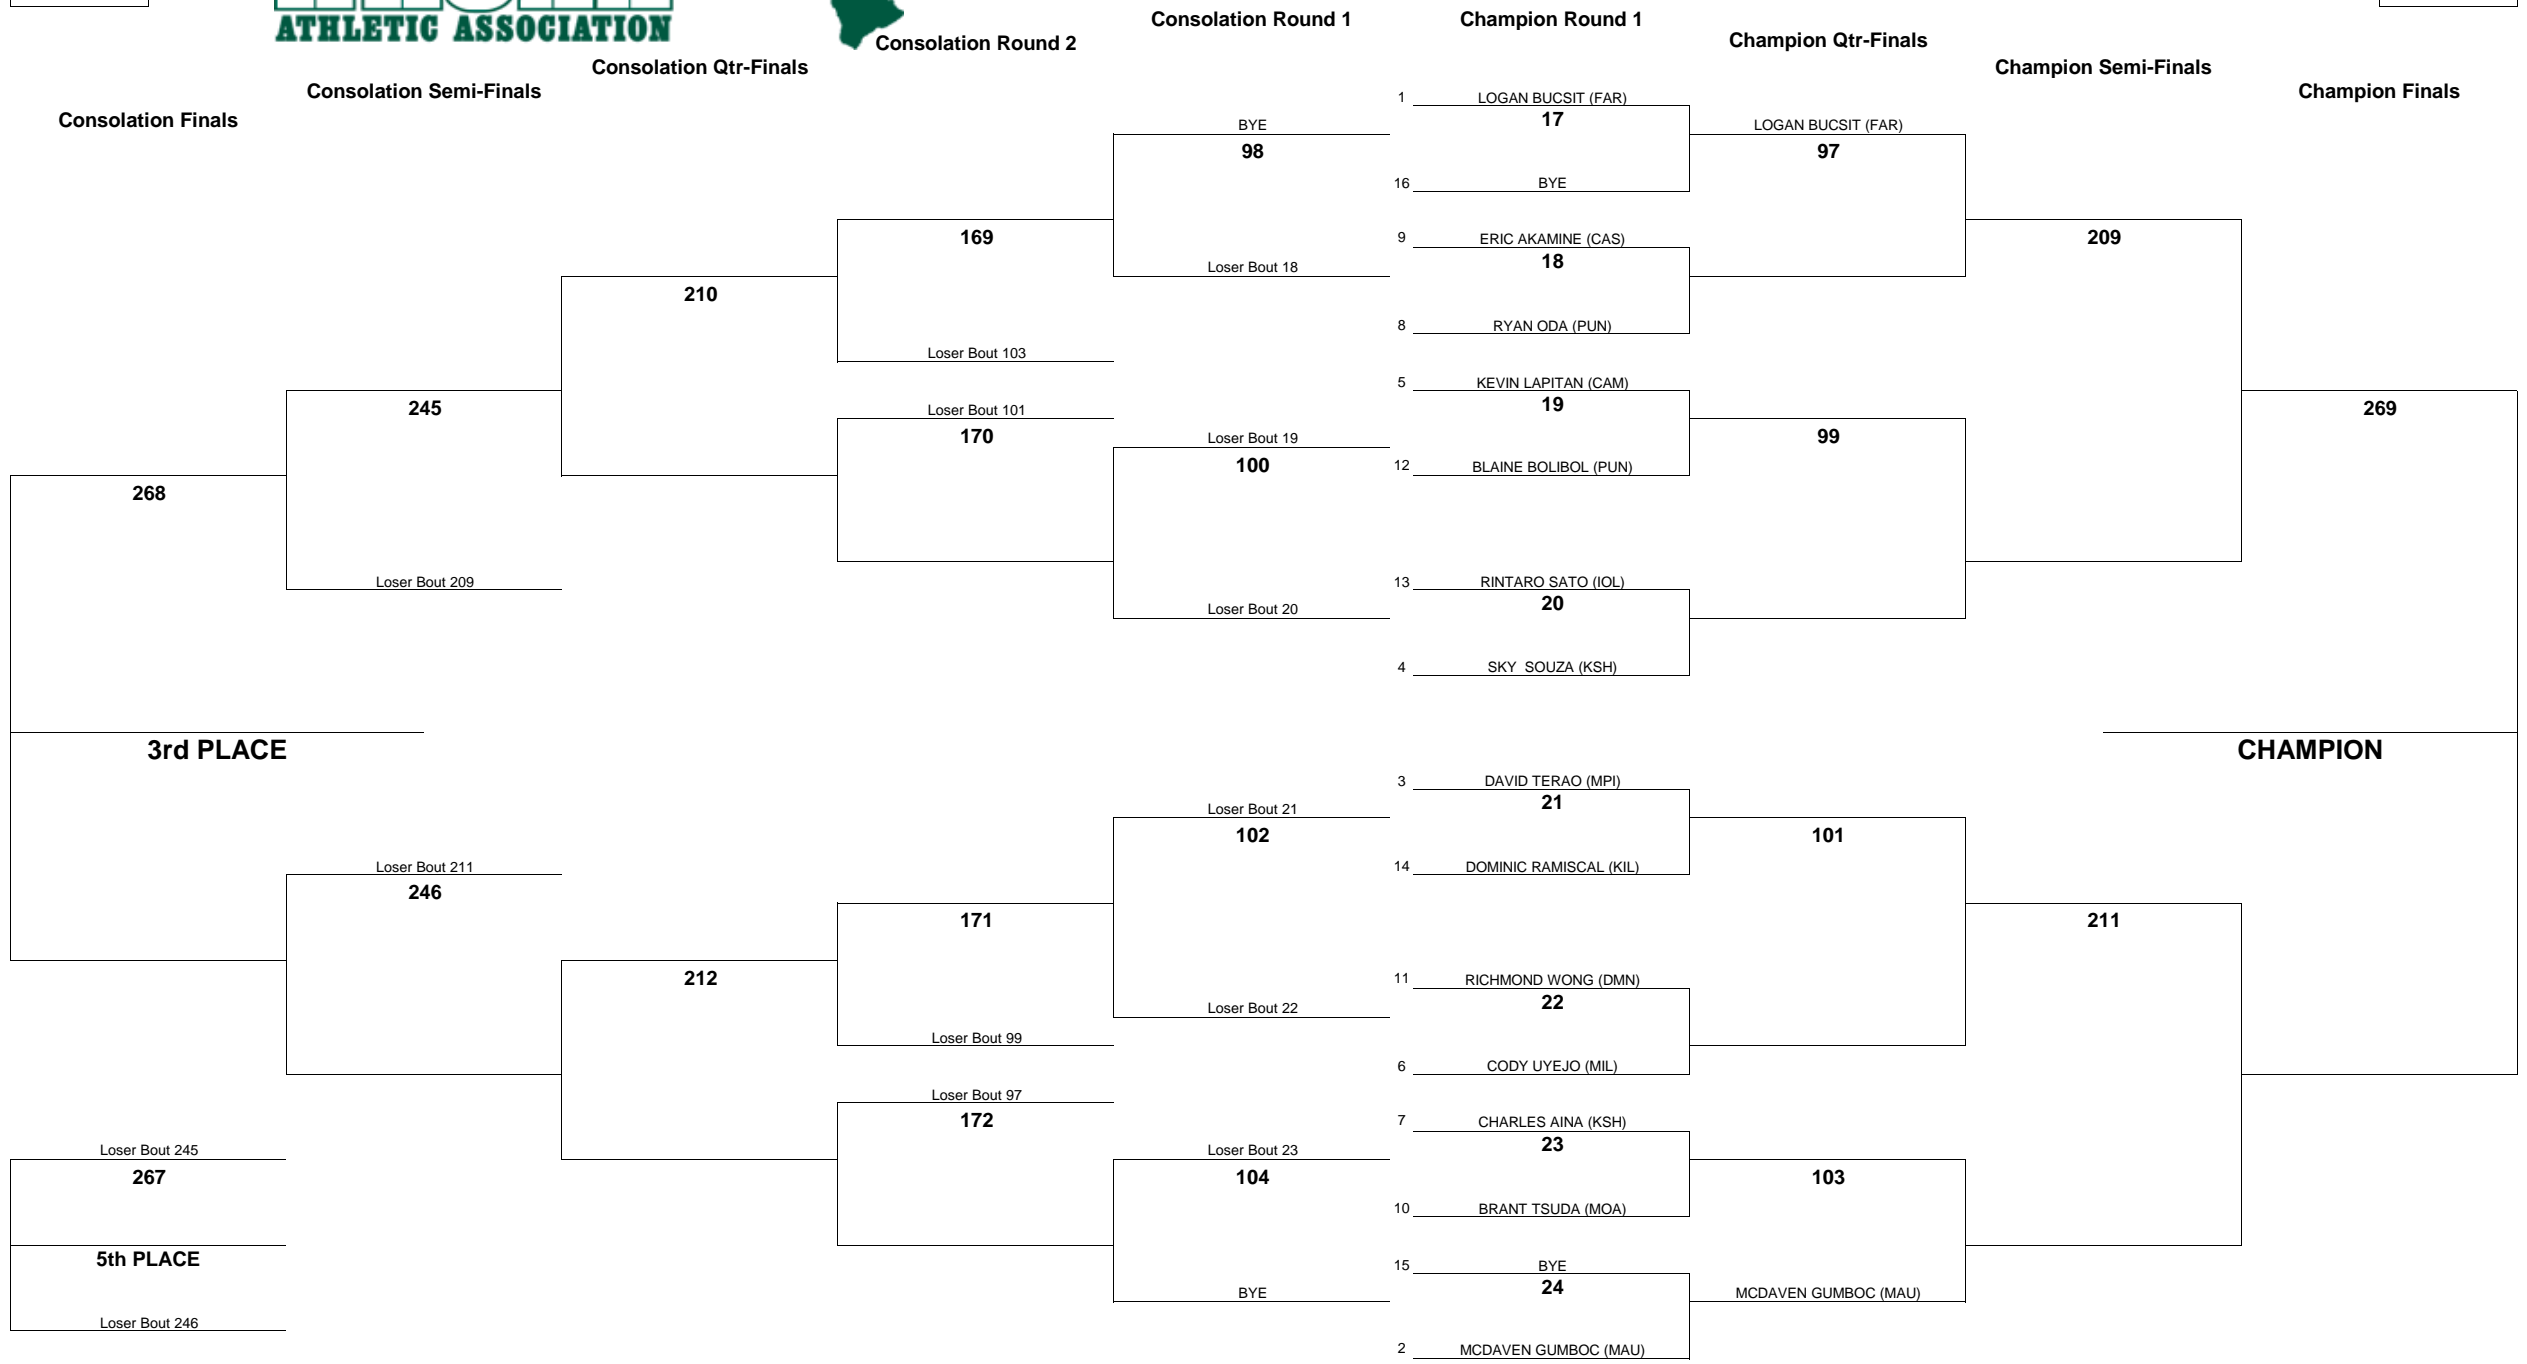

HAWAII HIGH SCHOOL ATHLETIC ASSOCIATION 2010 BOYS JUDO CHAMPIONSHIPS

WEIGHT CLASS
121