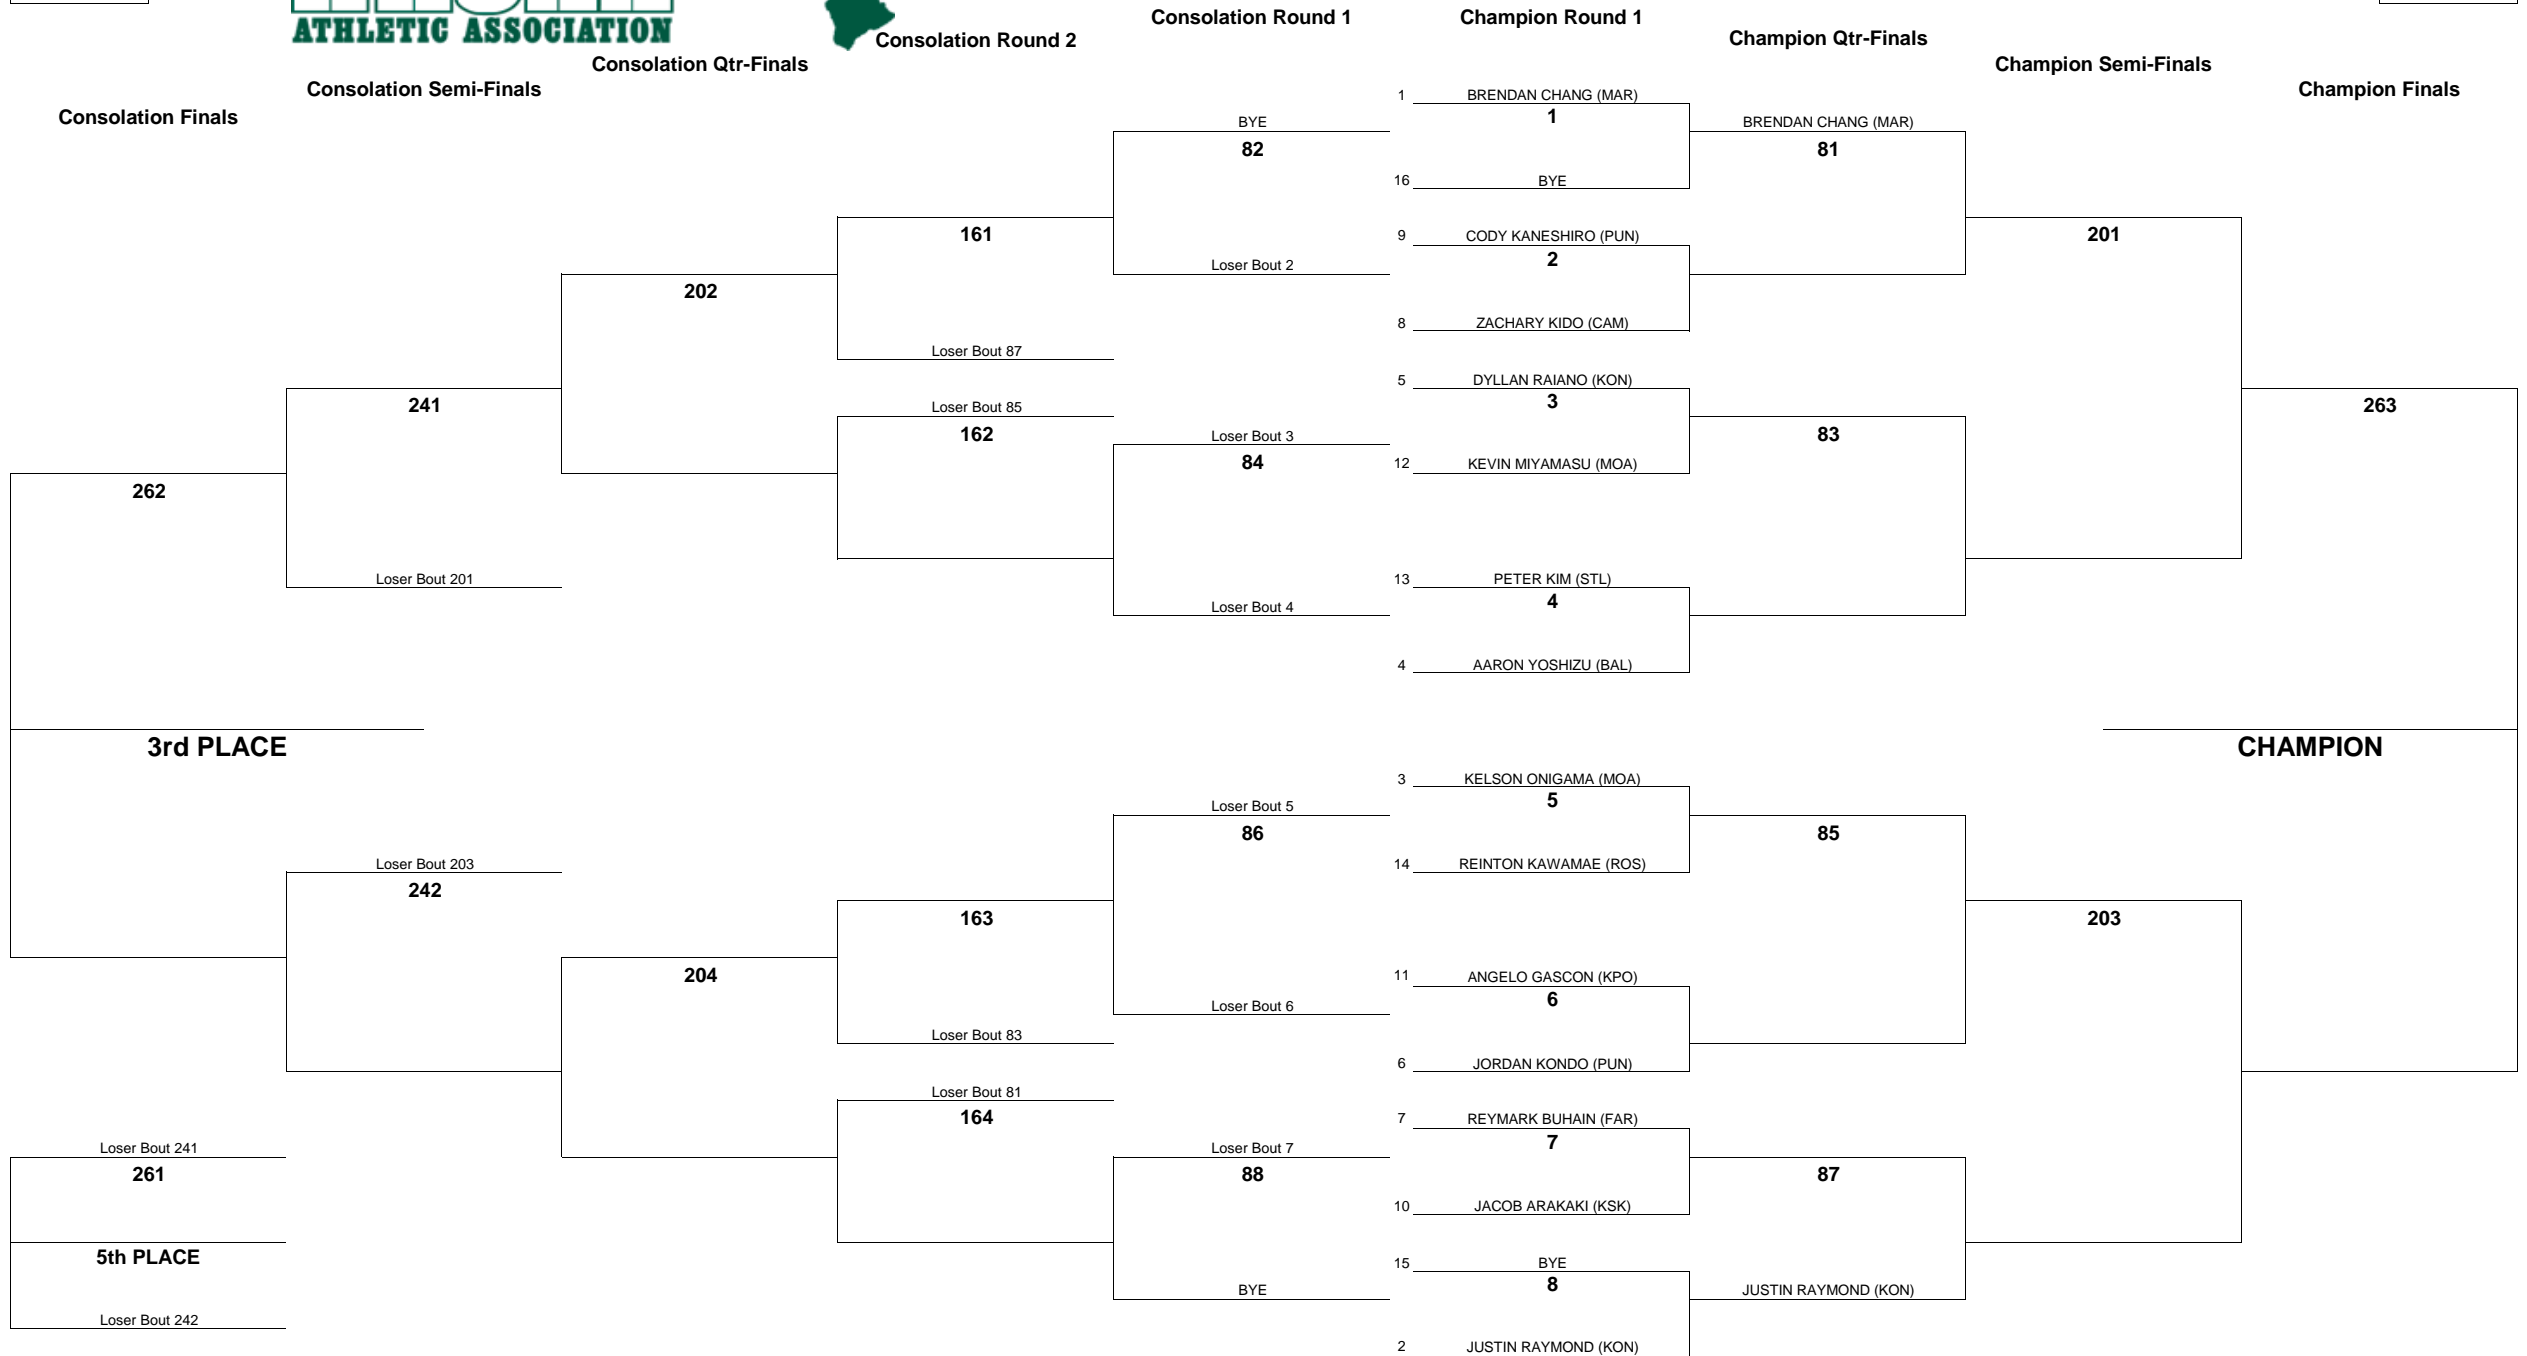

WEIGHT CLASS
108

HAWAII HIGH SCHOOL ATHLETIC ASSOCIATION 2010 BOYS JUDO CHAMPIONSHIPS

WEIGHT CLASS
108

WEIGHT CLASS
114

HAWAII HIGH SCHOOL ATHLETIC ASSOCIATION 2010 BOYS JUDO CHAMPIONSHIPS

WEIGHT CLASS
114