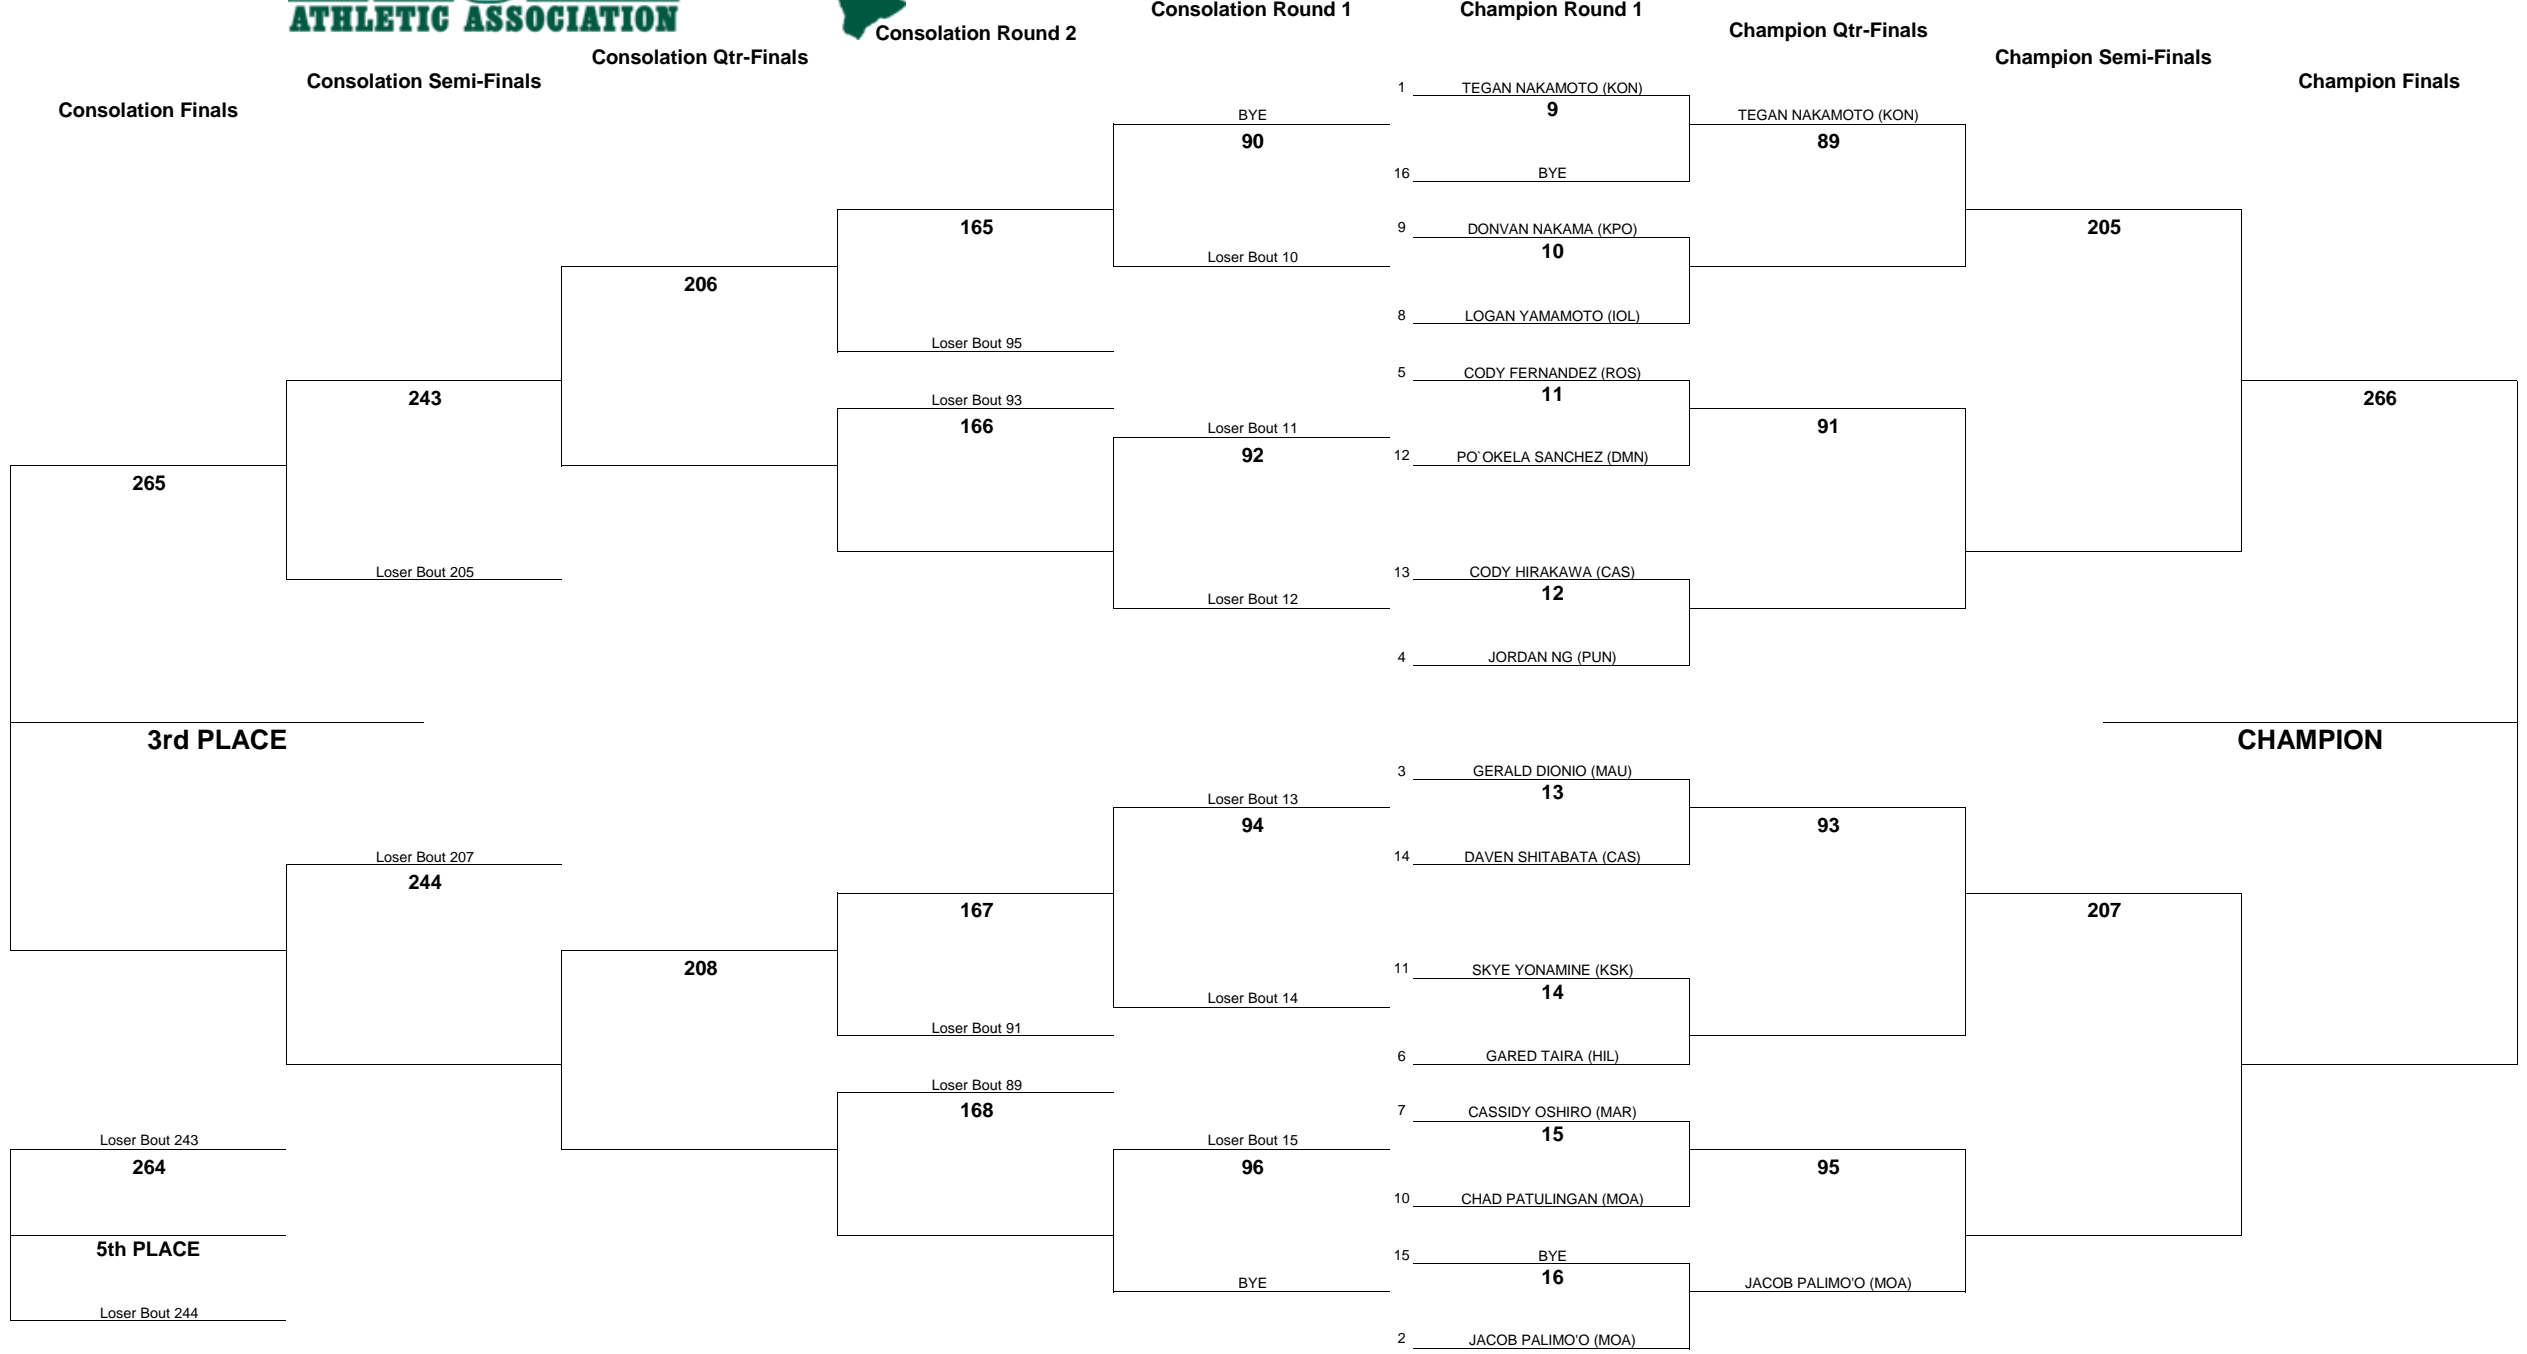

WEIGHT CLASS
108

HAWAII HIGH SCHOOL ATHLETIC ASSOCIATION 2010 BOYS JUDO CHAMPIONSHIPS

WEIGHT CLASS
108

WEIGHT CLASS
114

HAWAII HIGH SCHOOL ATHLETIC ASSOCIATION 2010 BOYS JUDO CHAMPIONSHIPS

WEIGHT CLASS
114