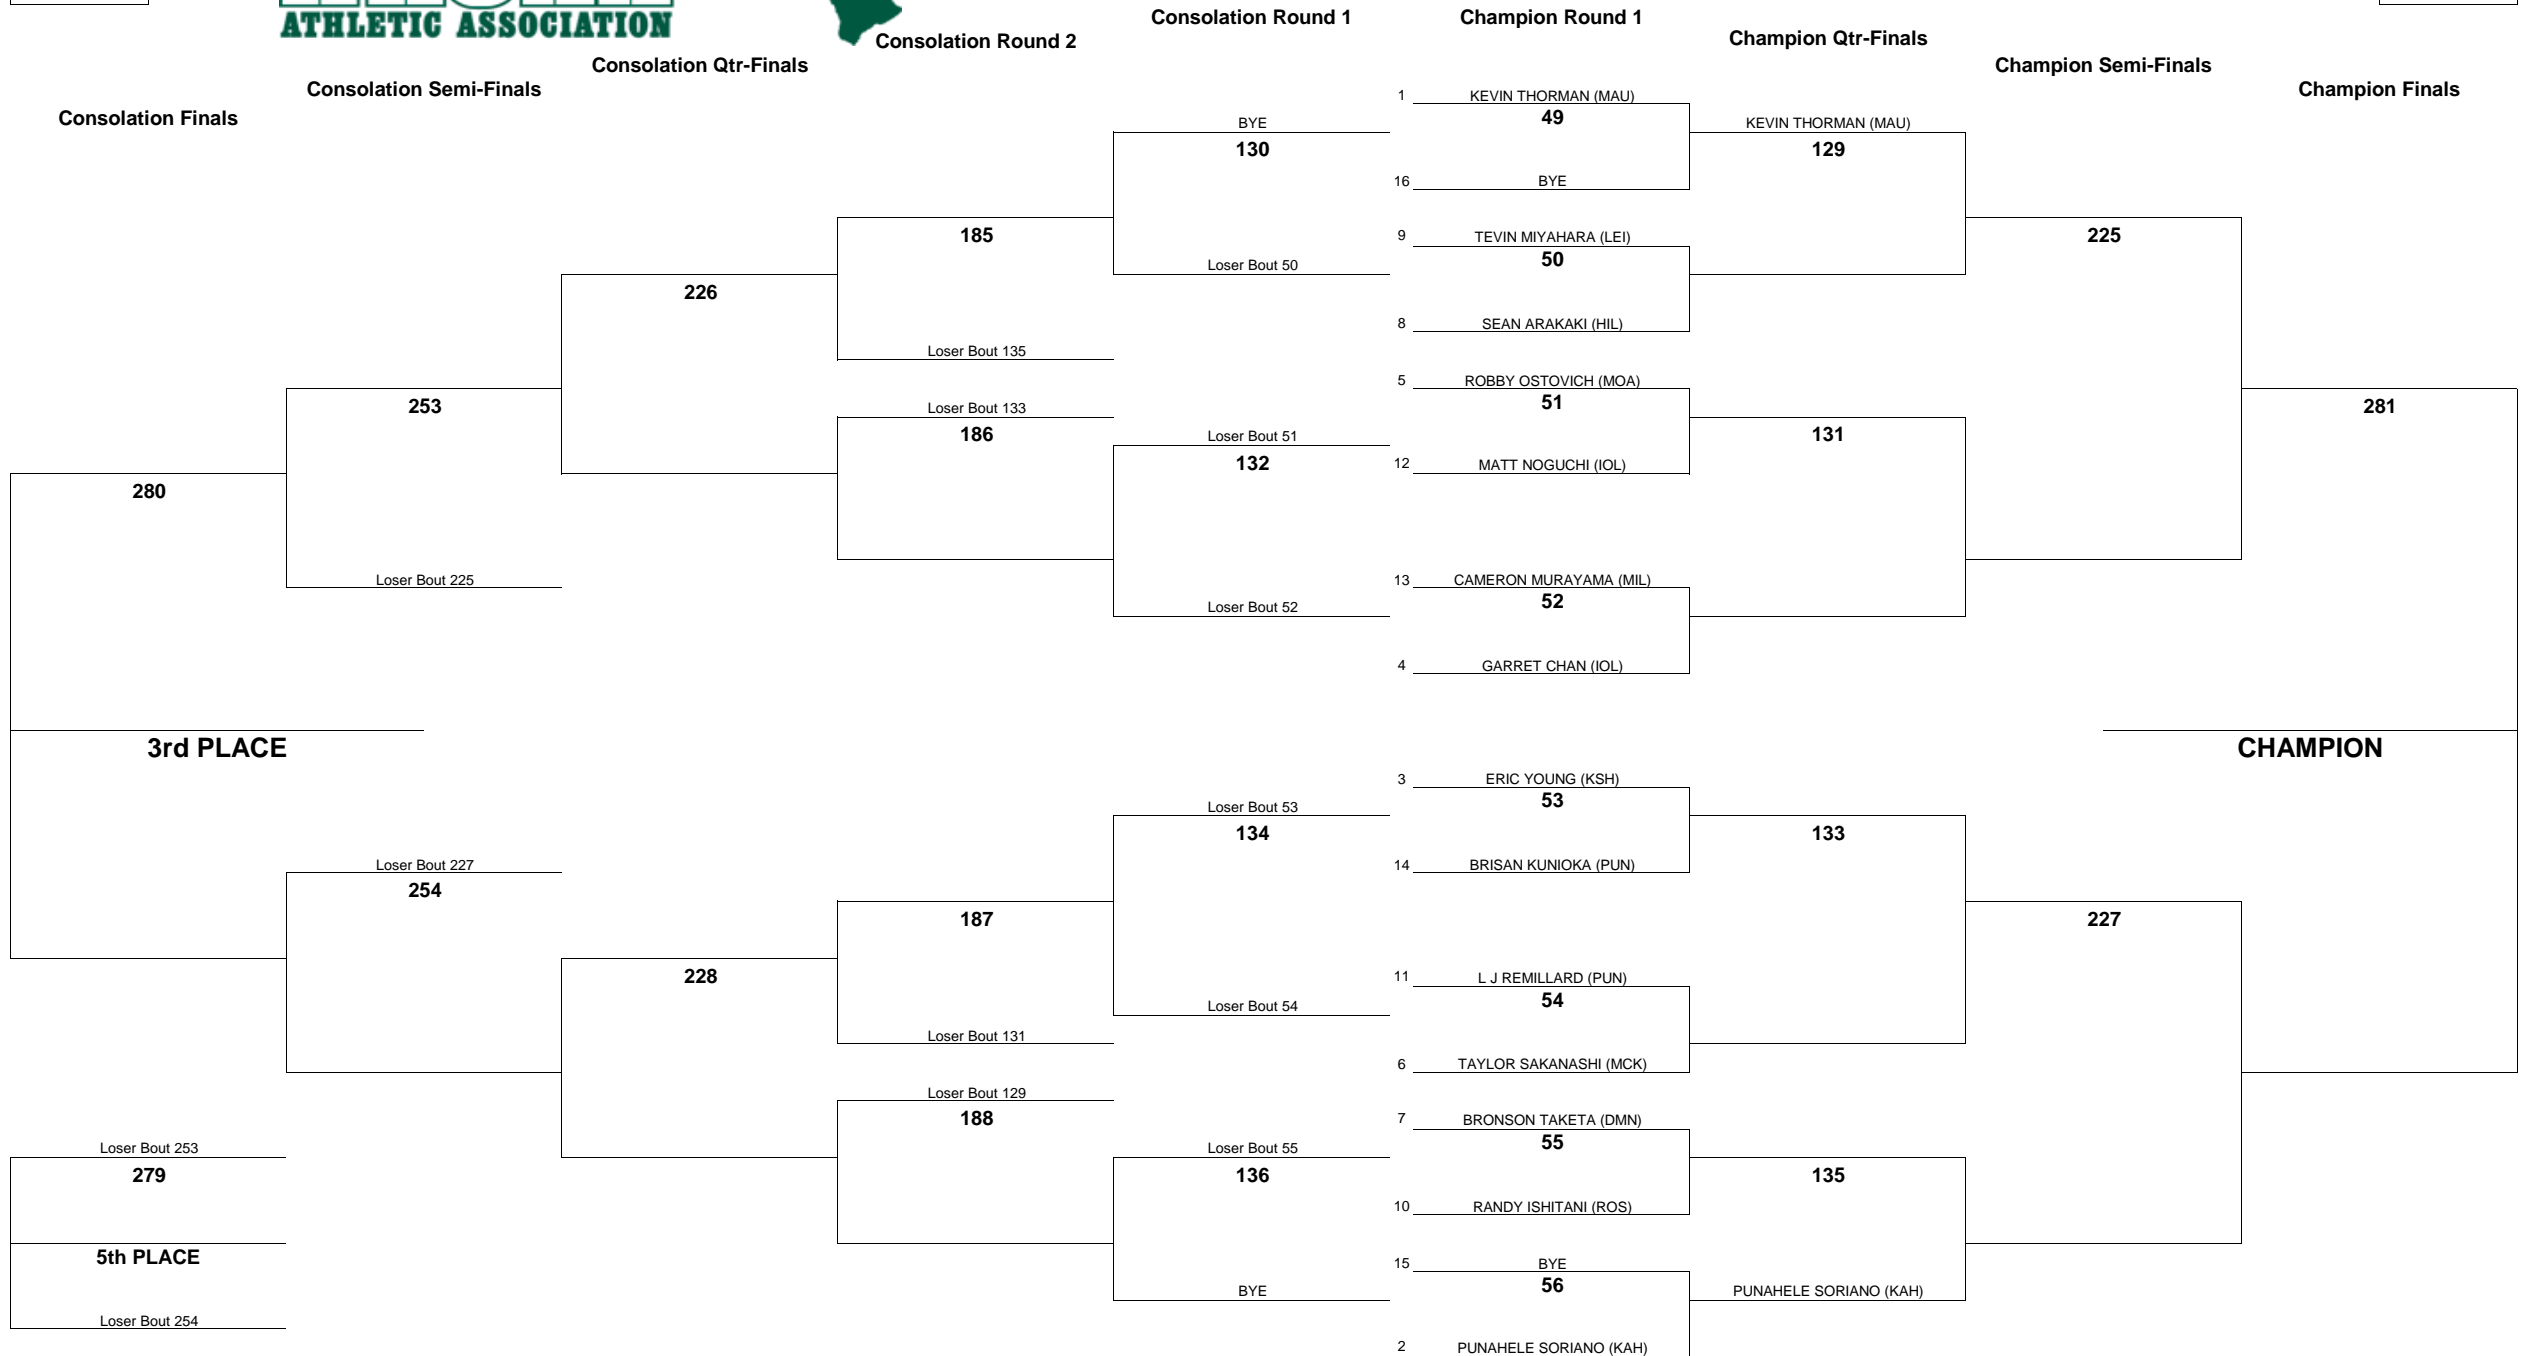

HAWAII HIGH SCHOOL ATHLETIC ASSOCIATION 2010 BOYS JUDO CHAMPIONSHIPS

WEIGHT CLASS
178