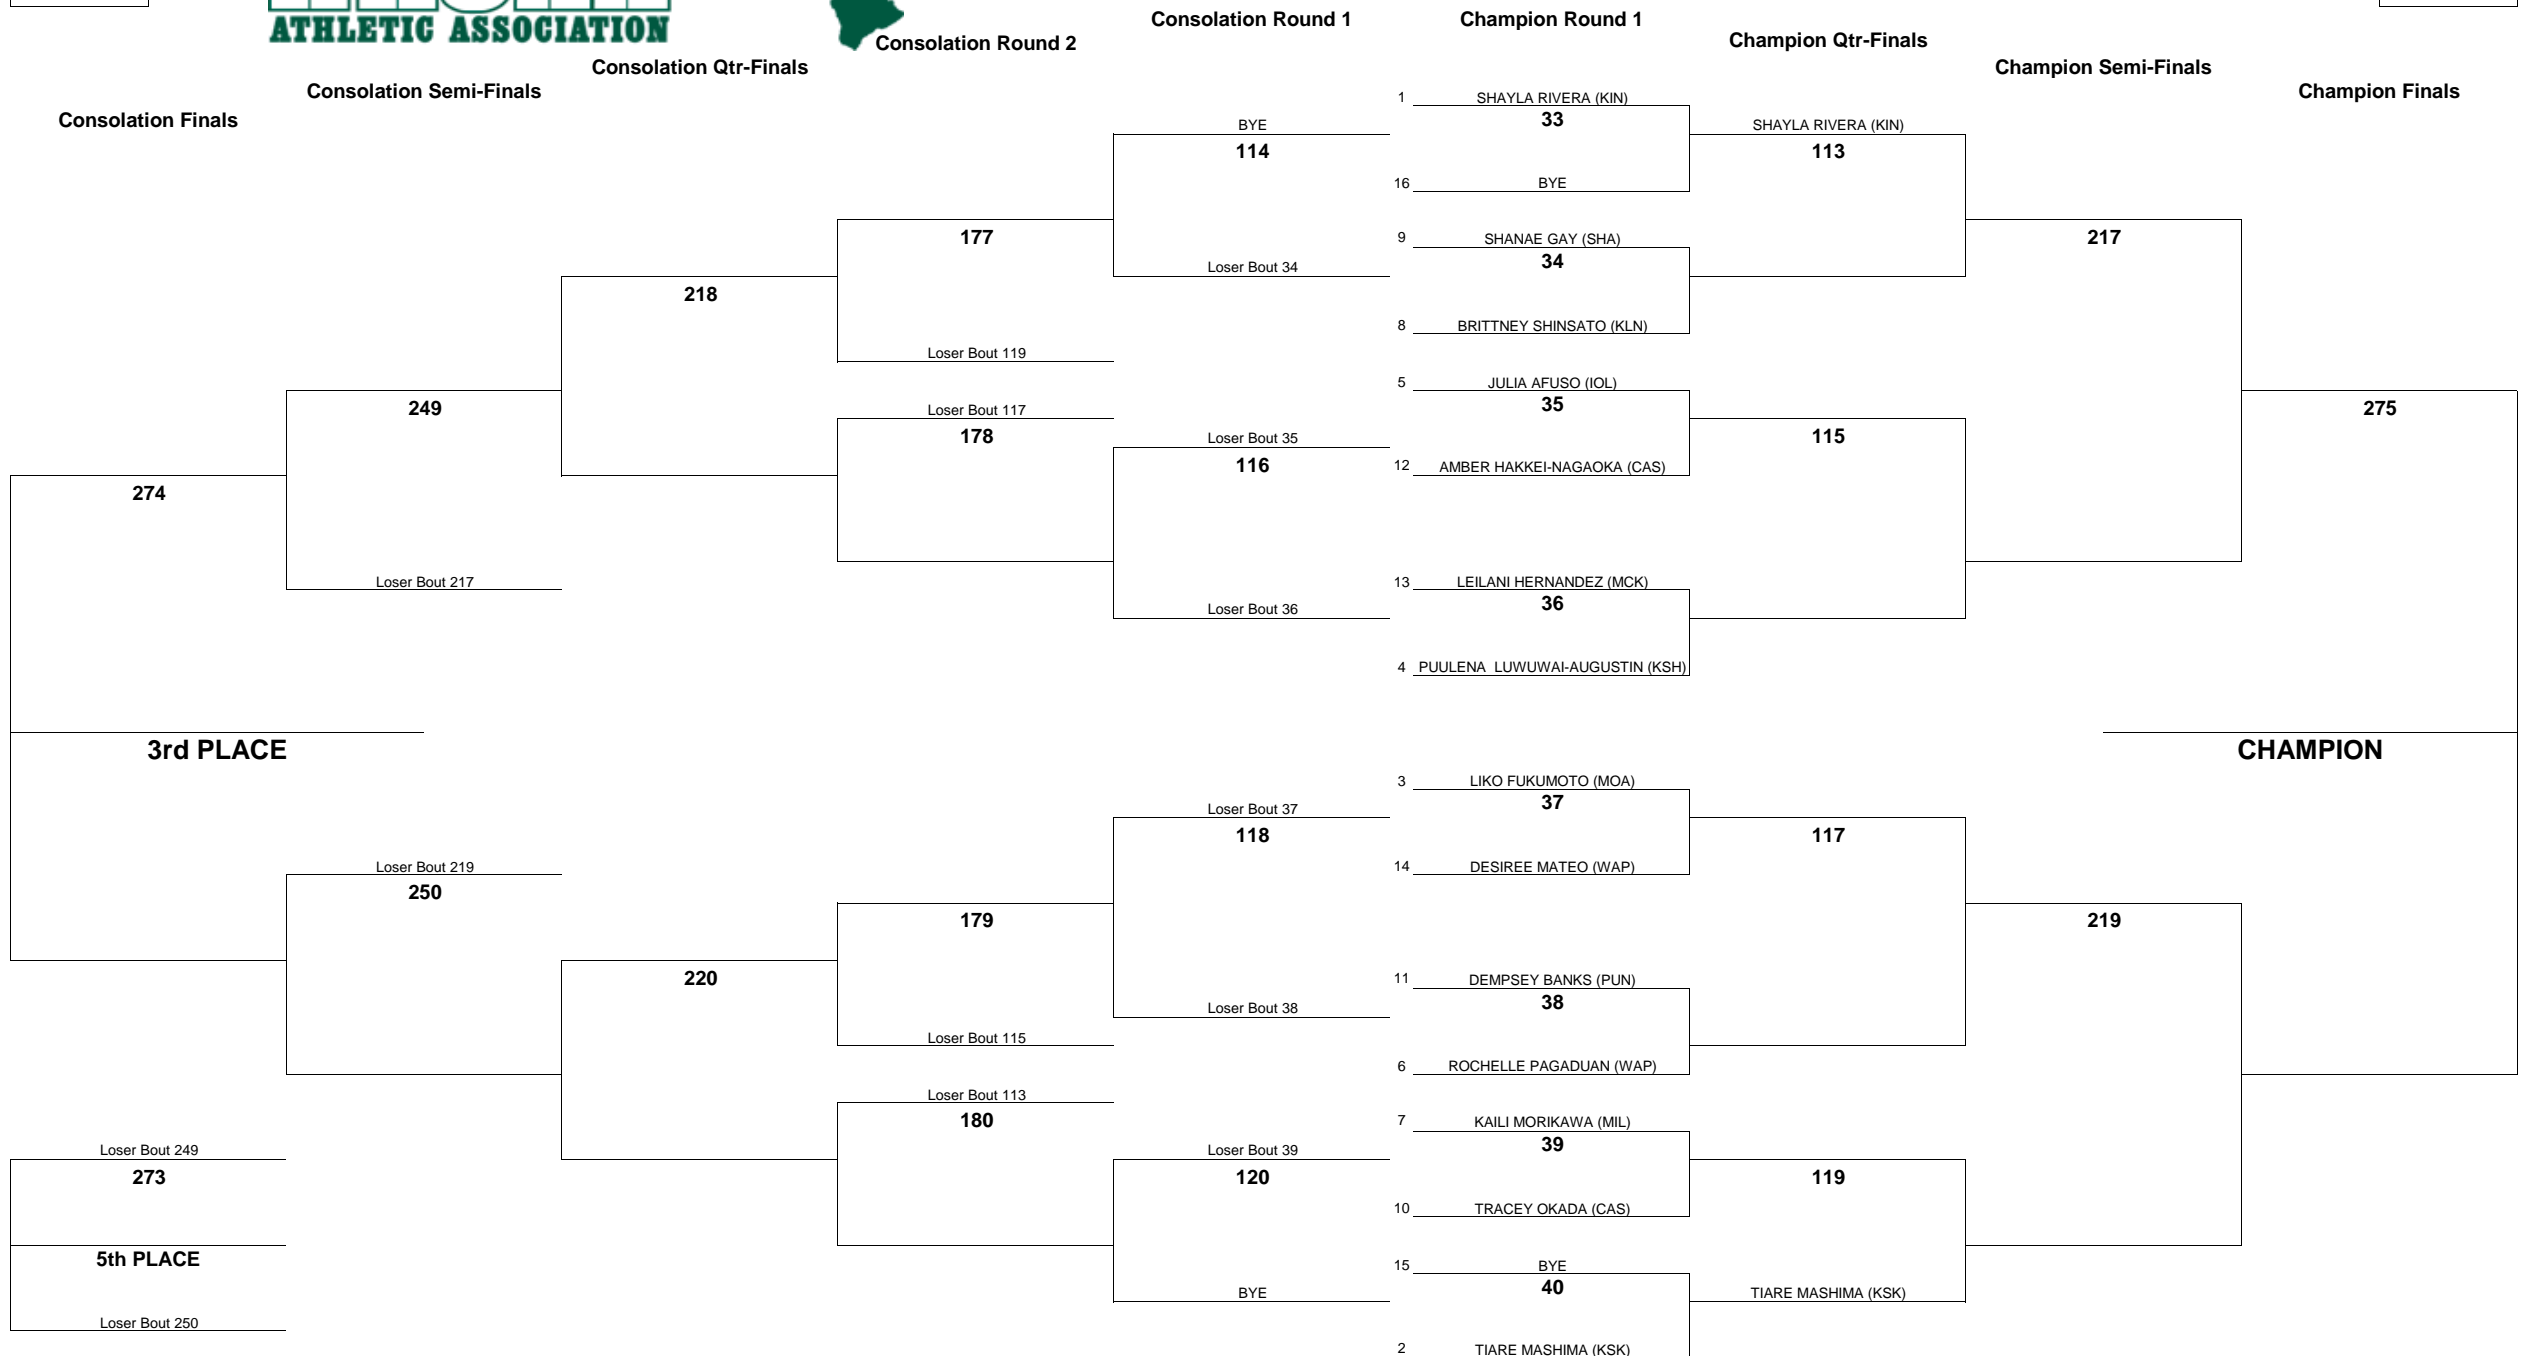

HAWAII HIGH SCHOOL ATHLETIC ASSOCIATION 2010 GIRLS JUDO CHAMPIONSHIPS

WEIGHT CLASS
122