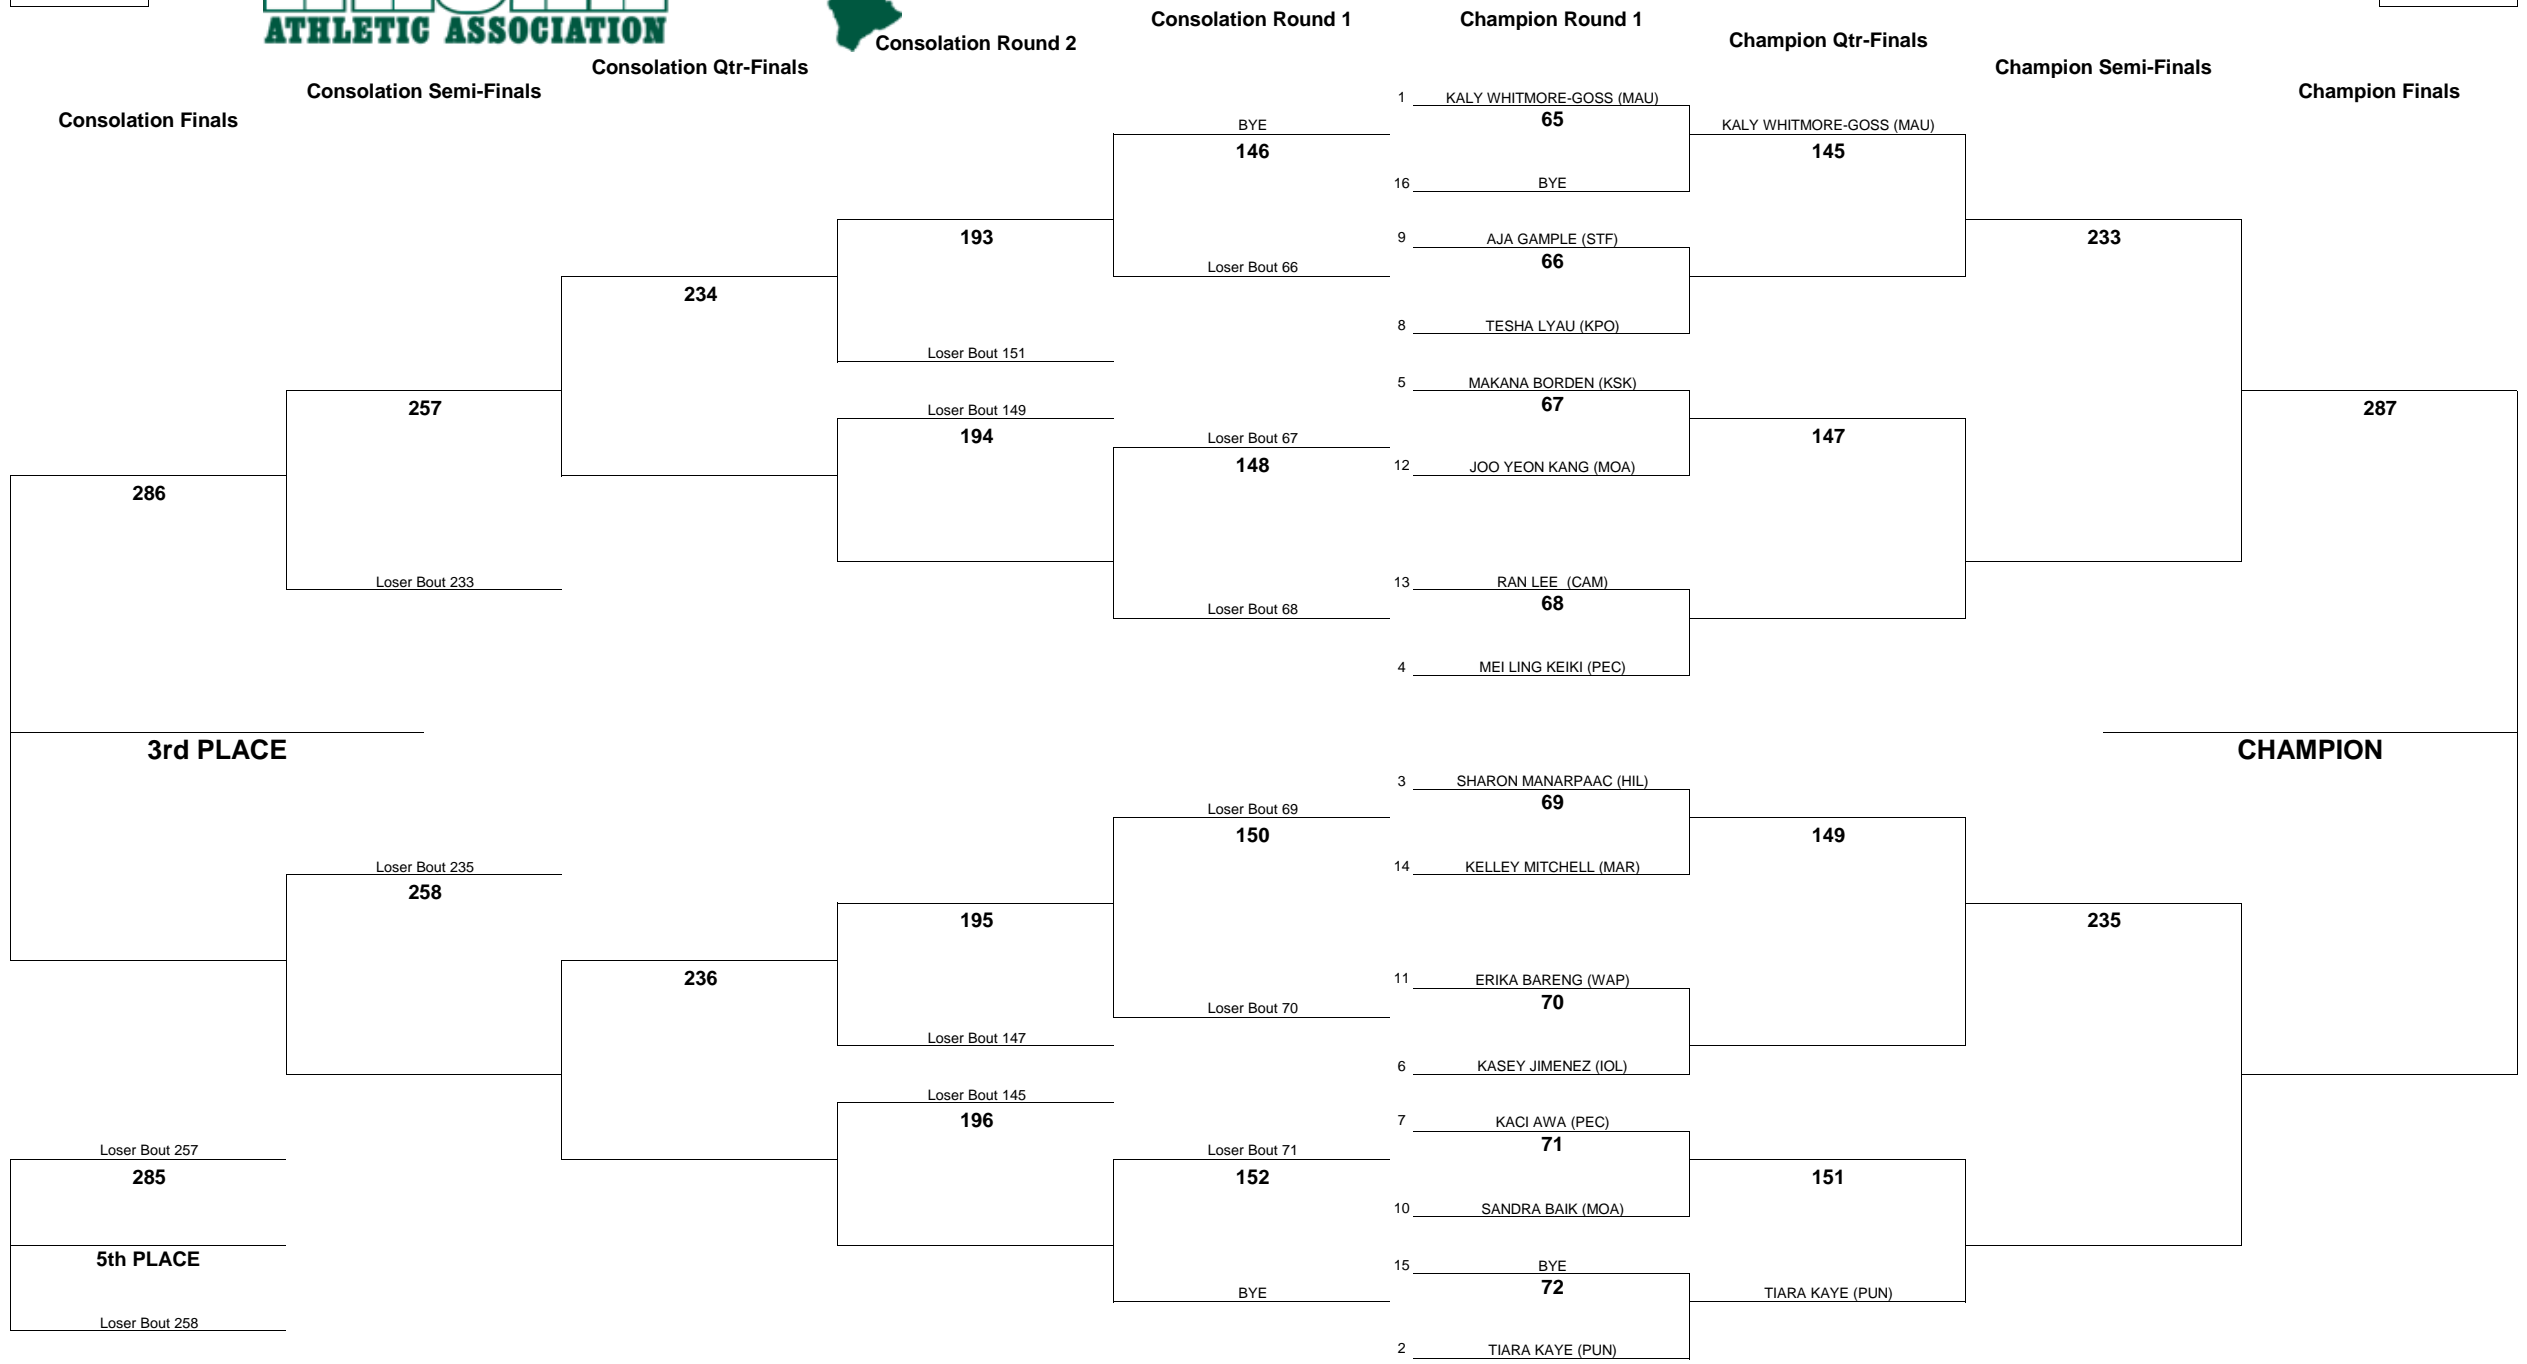

HAWAII HIGH SCHOOL ATHLETIC ASSOCIATION 2010 GIRLS JUDO CHAMPIONSHIPS

WEIGHT CLASS
172

WEIGHT CLASS
172