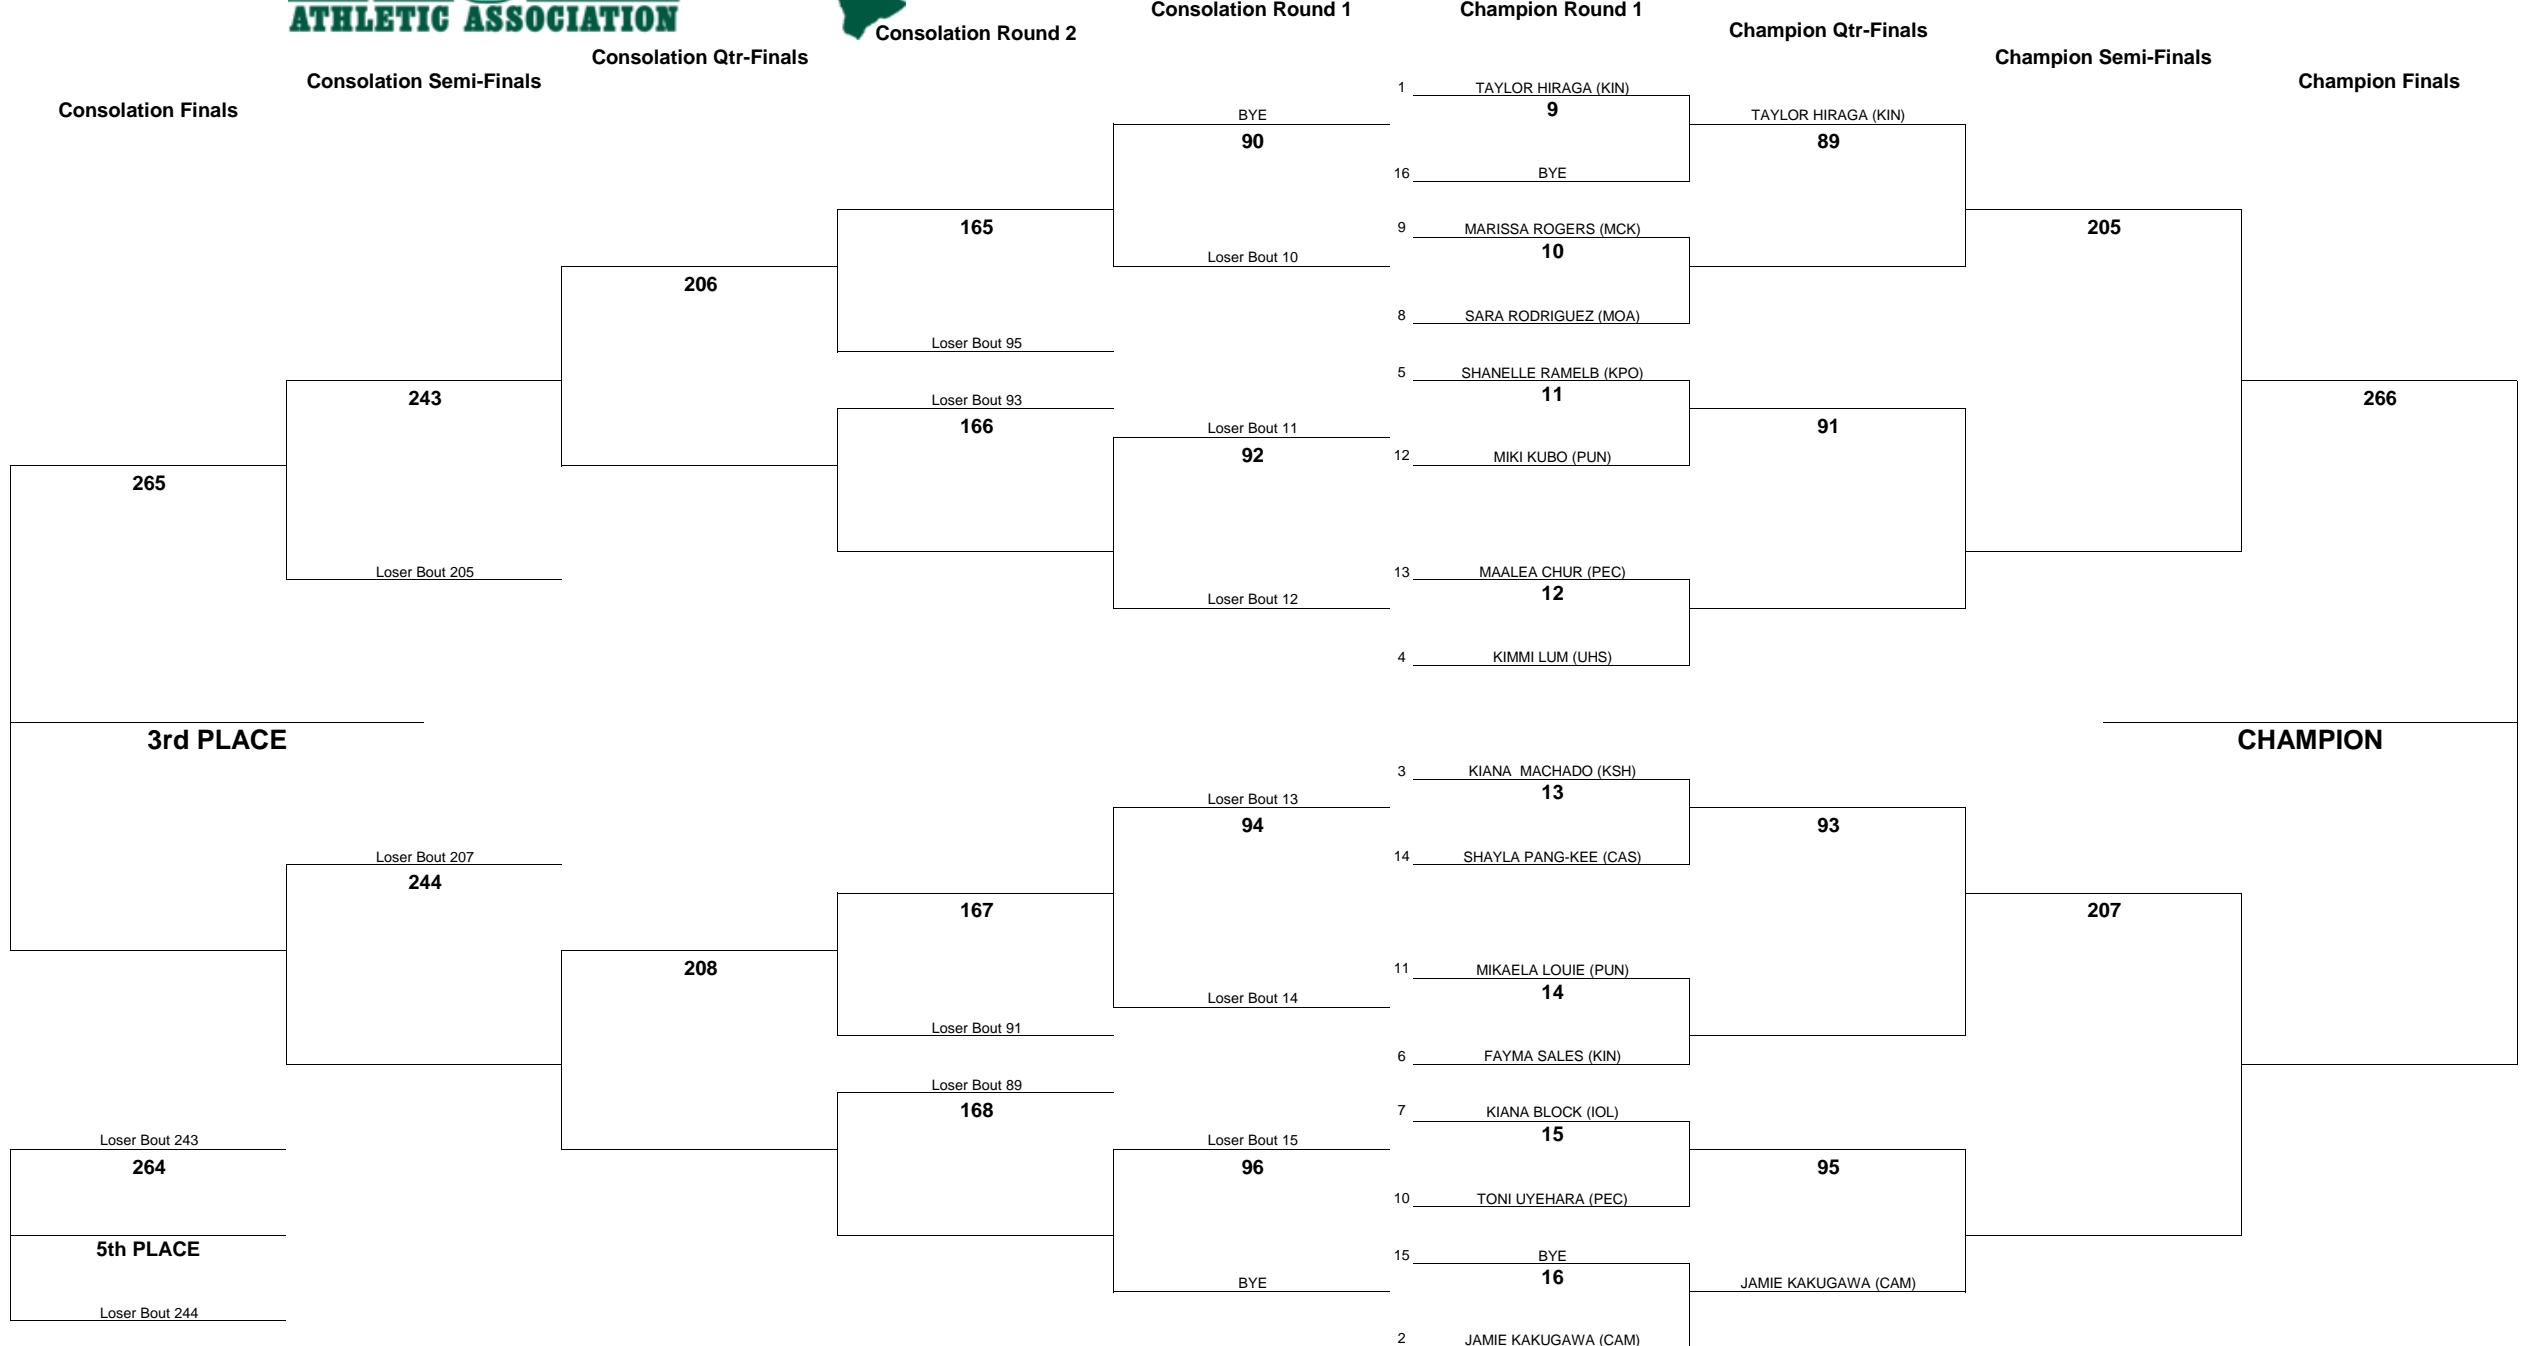

HAWAII HIGH SCHOOL ATHLETIC ASSOCIATION 2010 GIRLS JUDO CHAMPIONSHIPS

WEIGHT CLASS
103