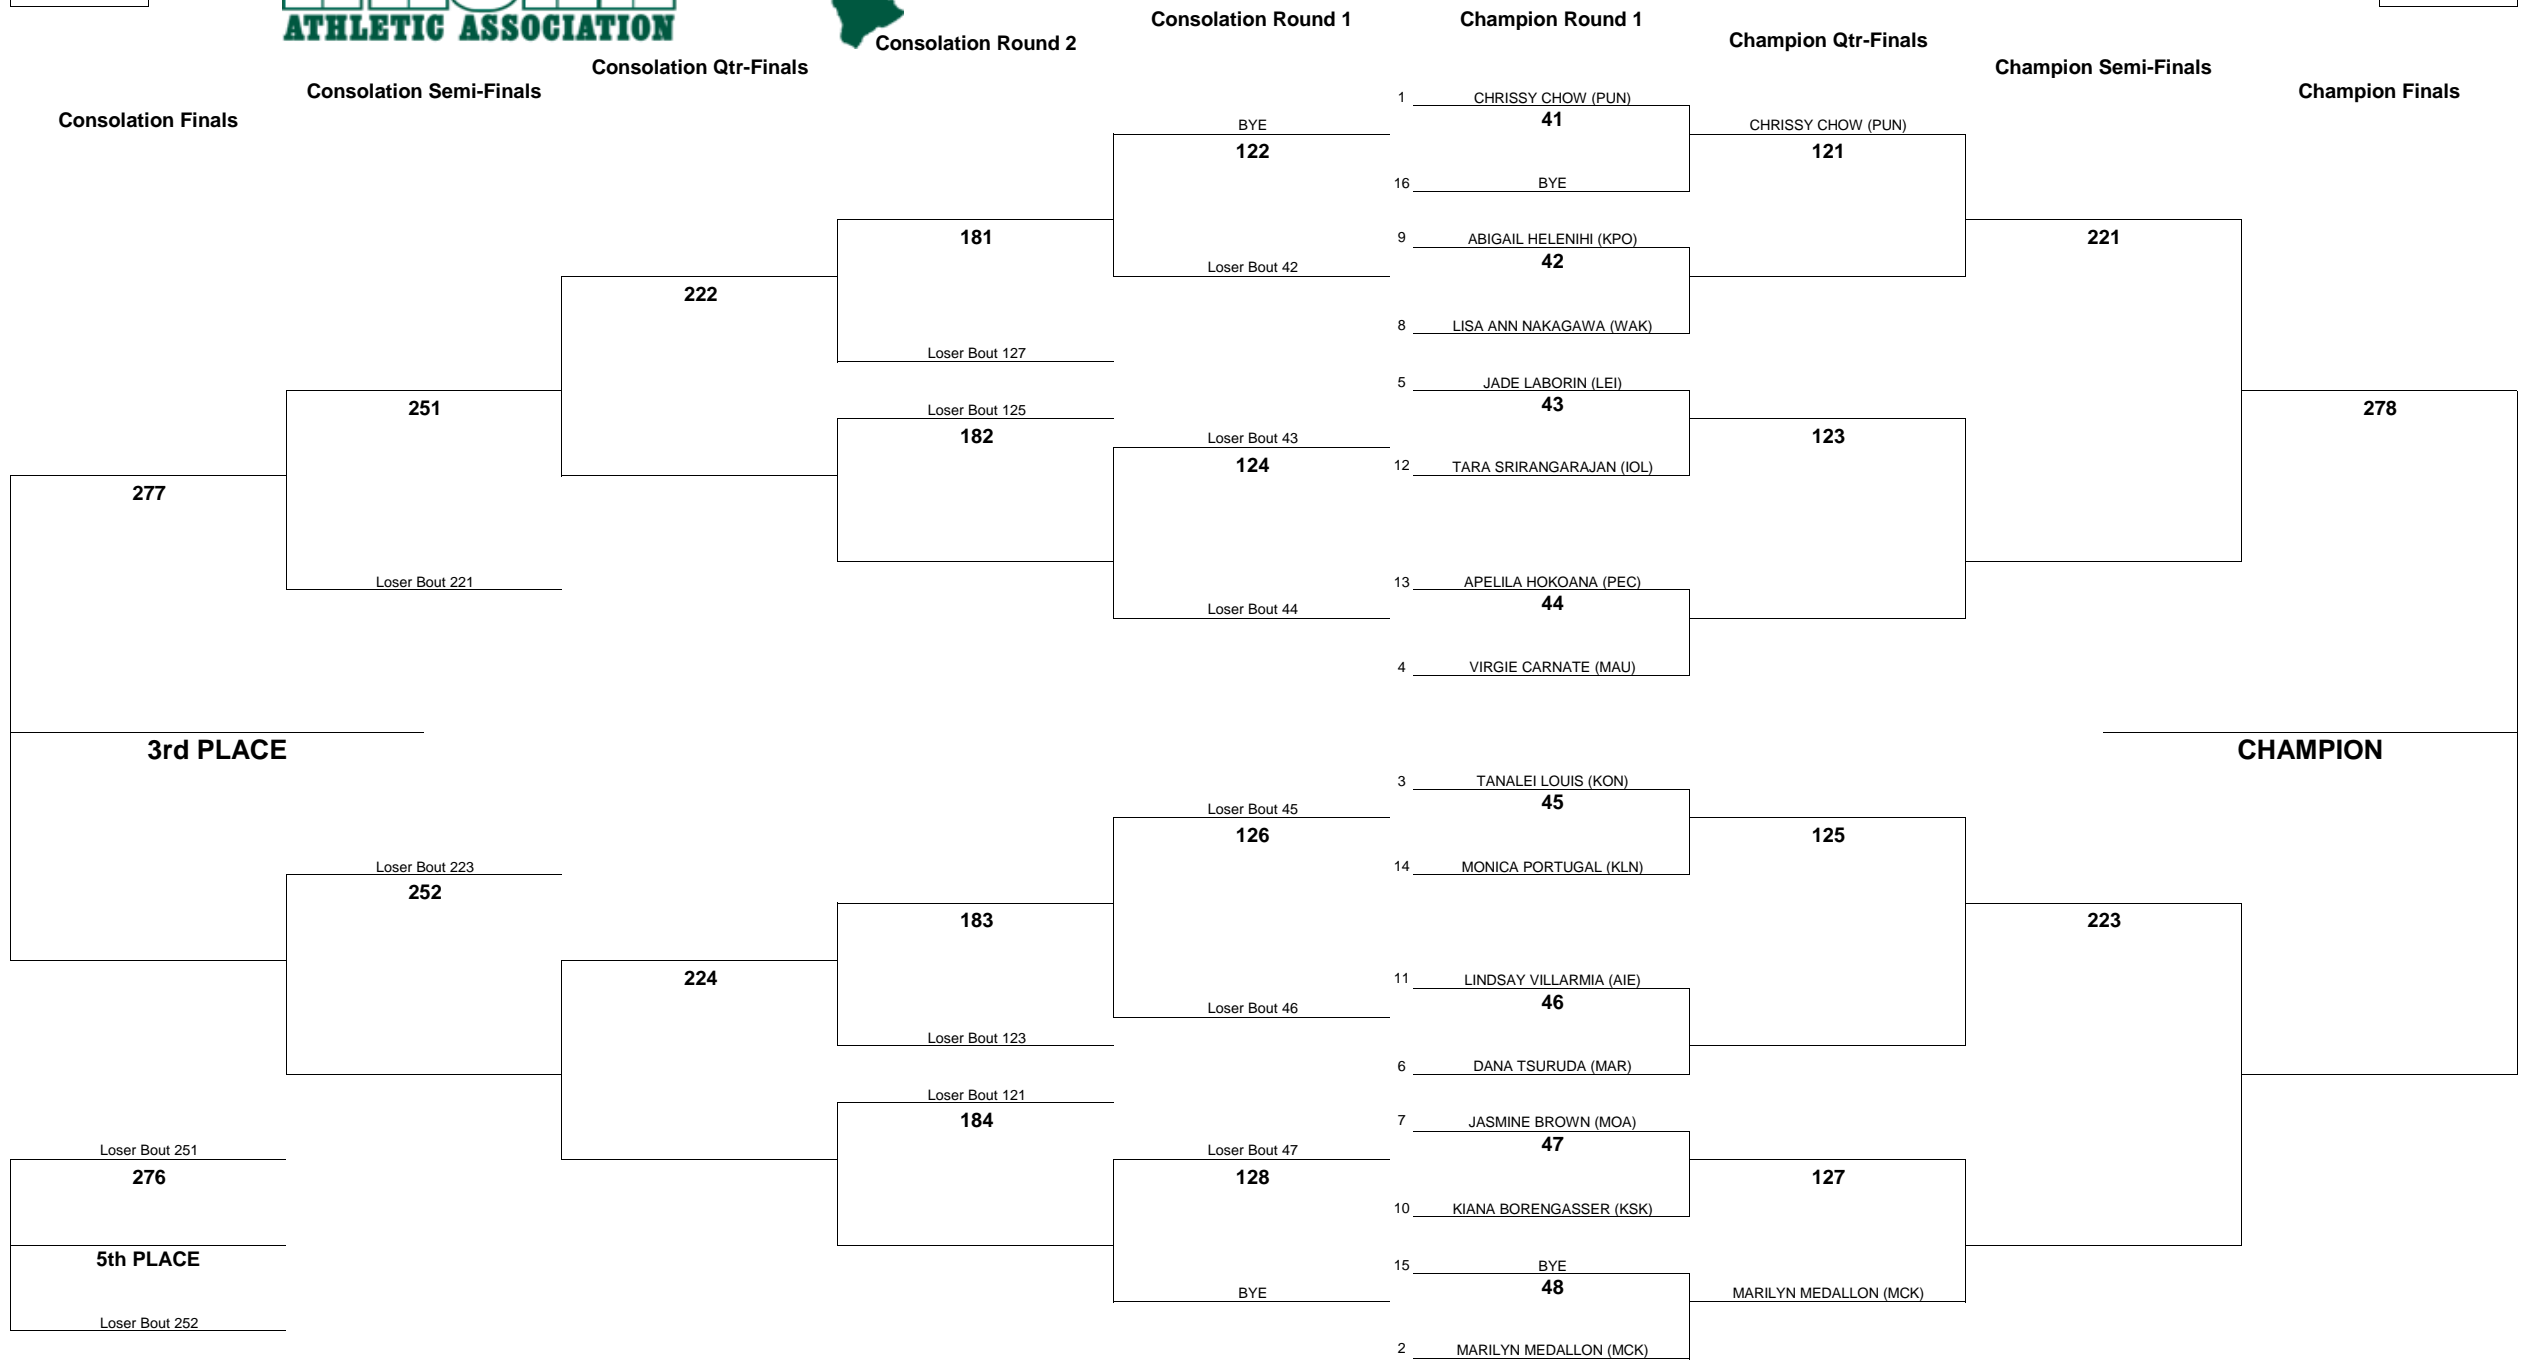

HAWAII HIGH SCHOOL ATHLETIC ASSOCIATION 2010 GIRLS JUDO CHAMPIONSHIPS

WEIGHT CLASS
129