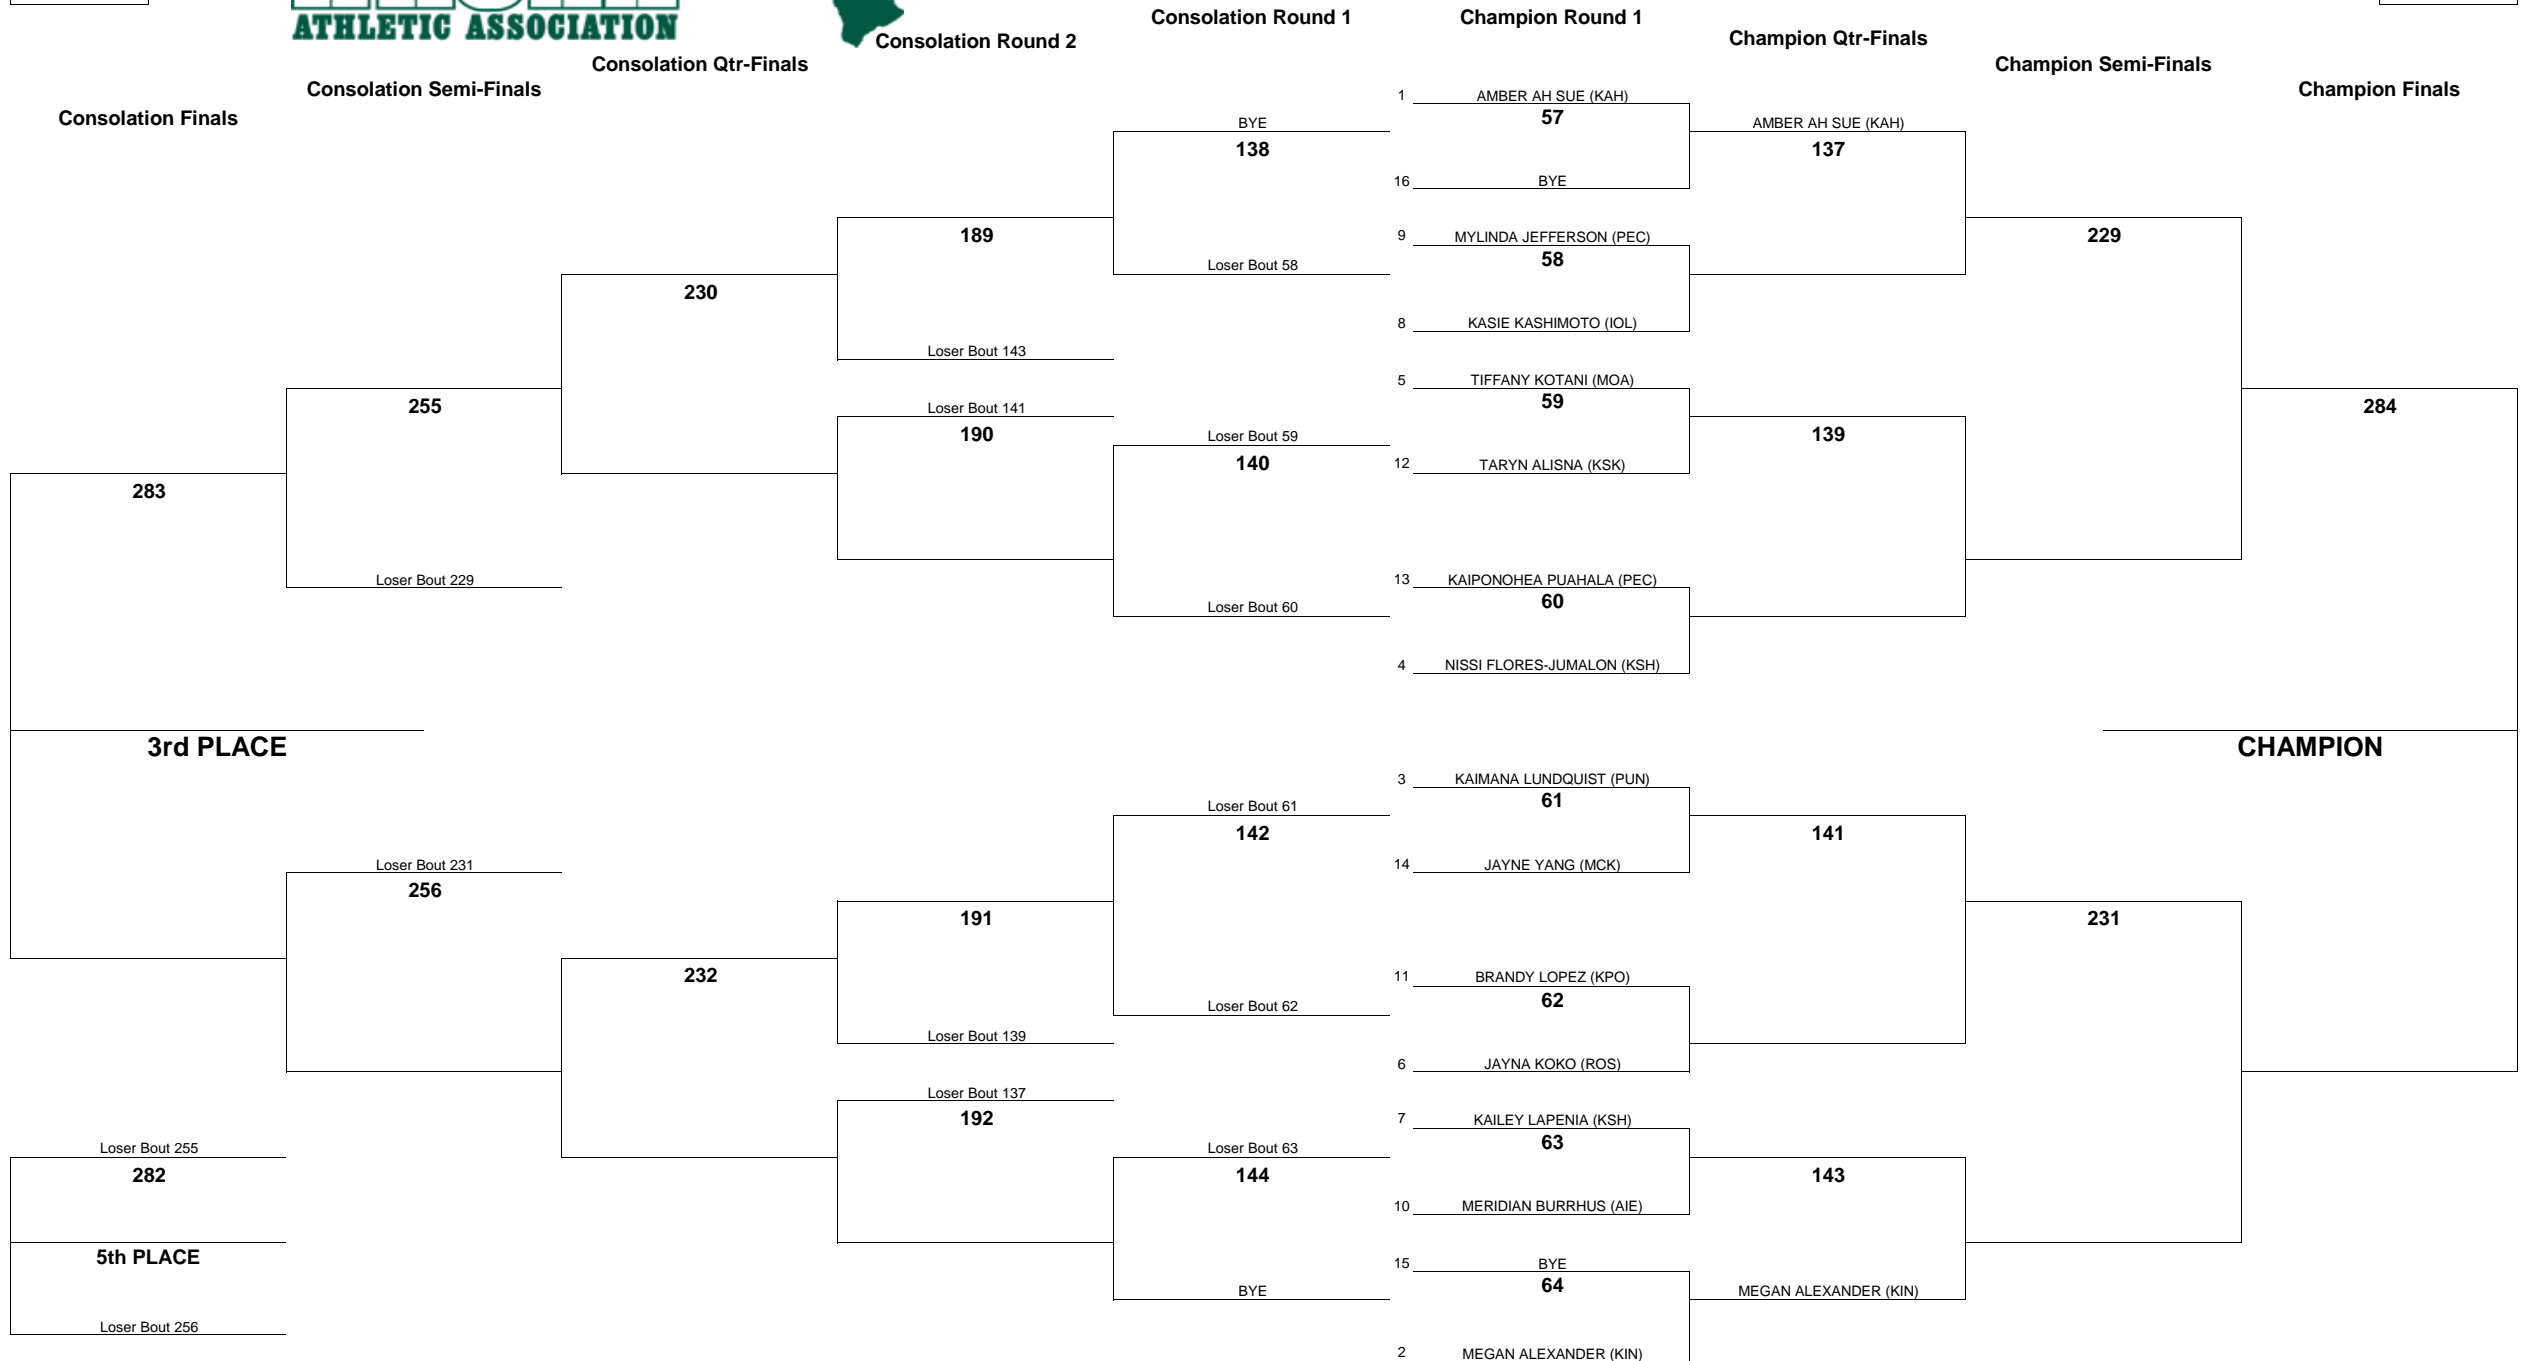

HAWAII HIGH SCHOOL ATHLETIC ASSOCIATION 2010 GIRLS JUDO CHAMPIONSHIPS

WEIGHT CLASS
154