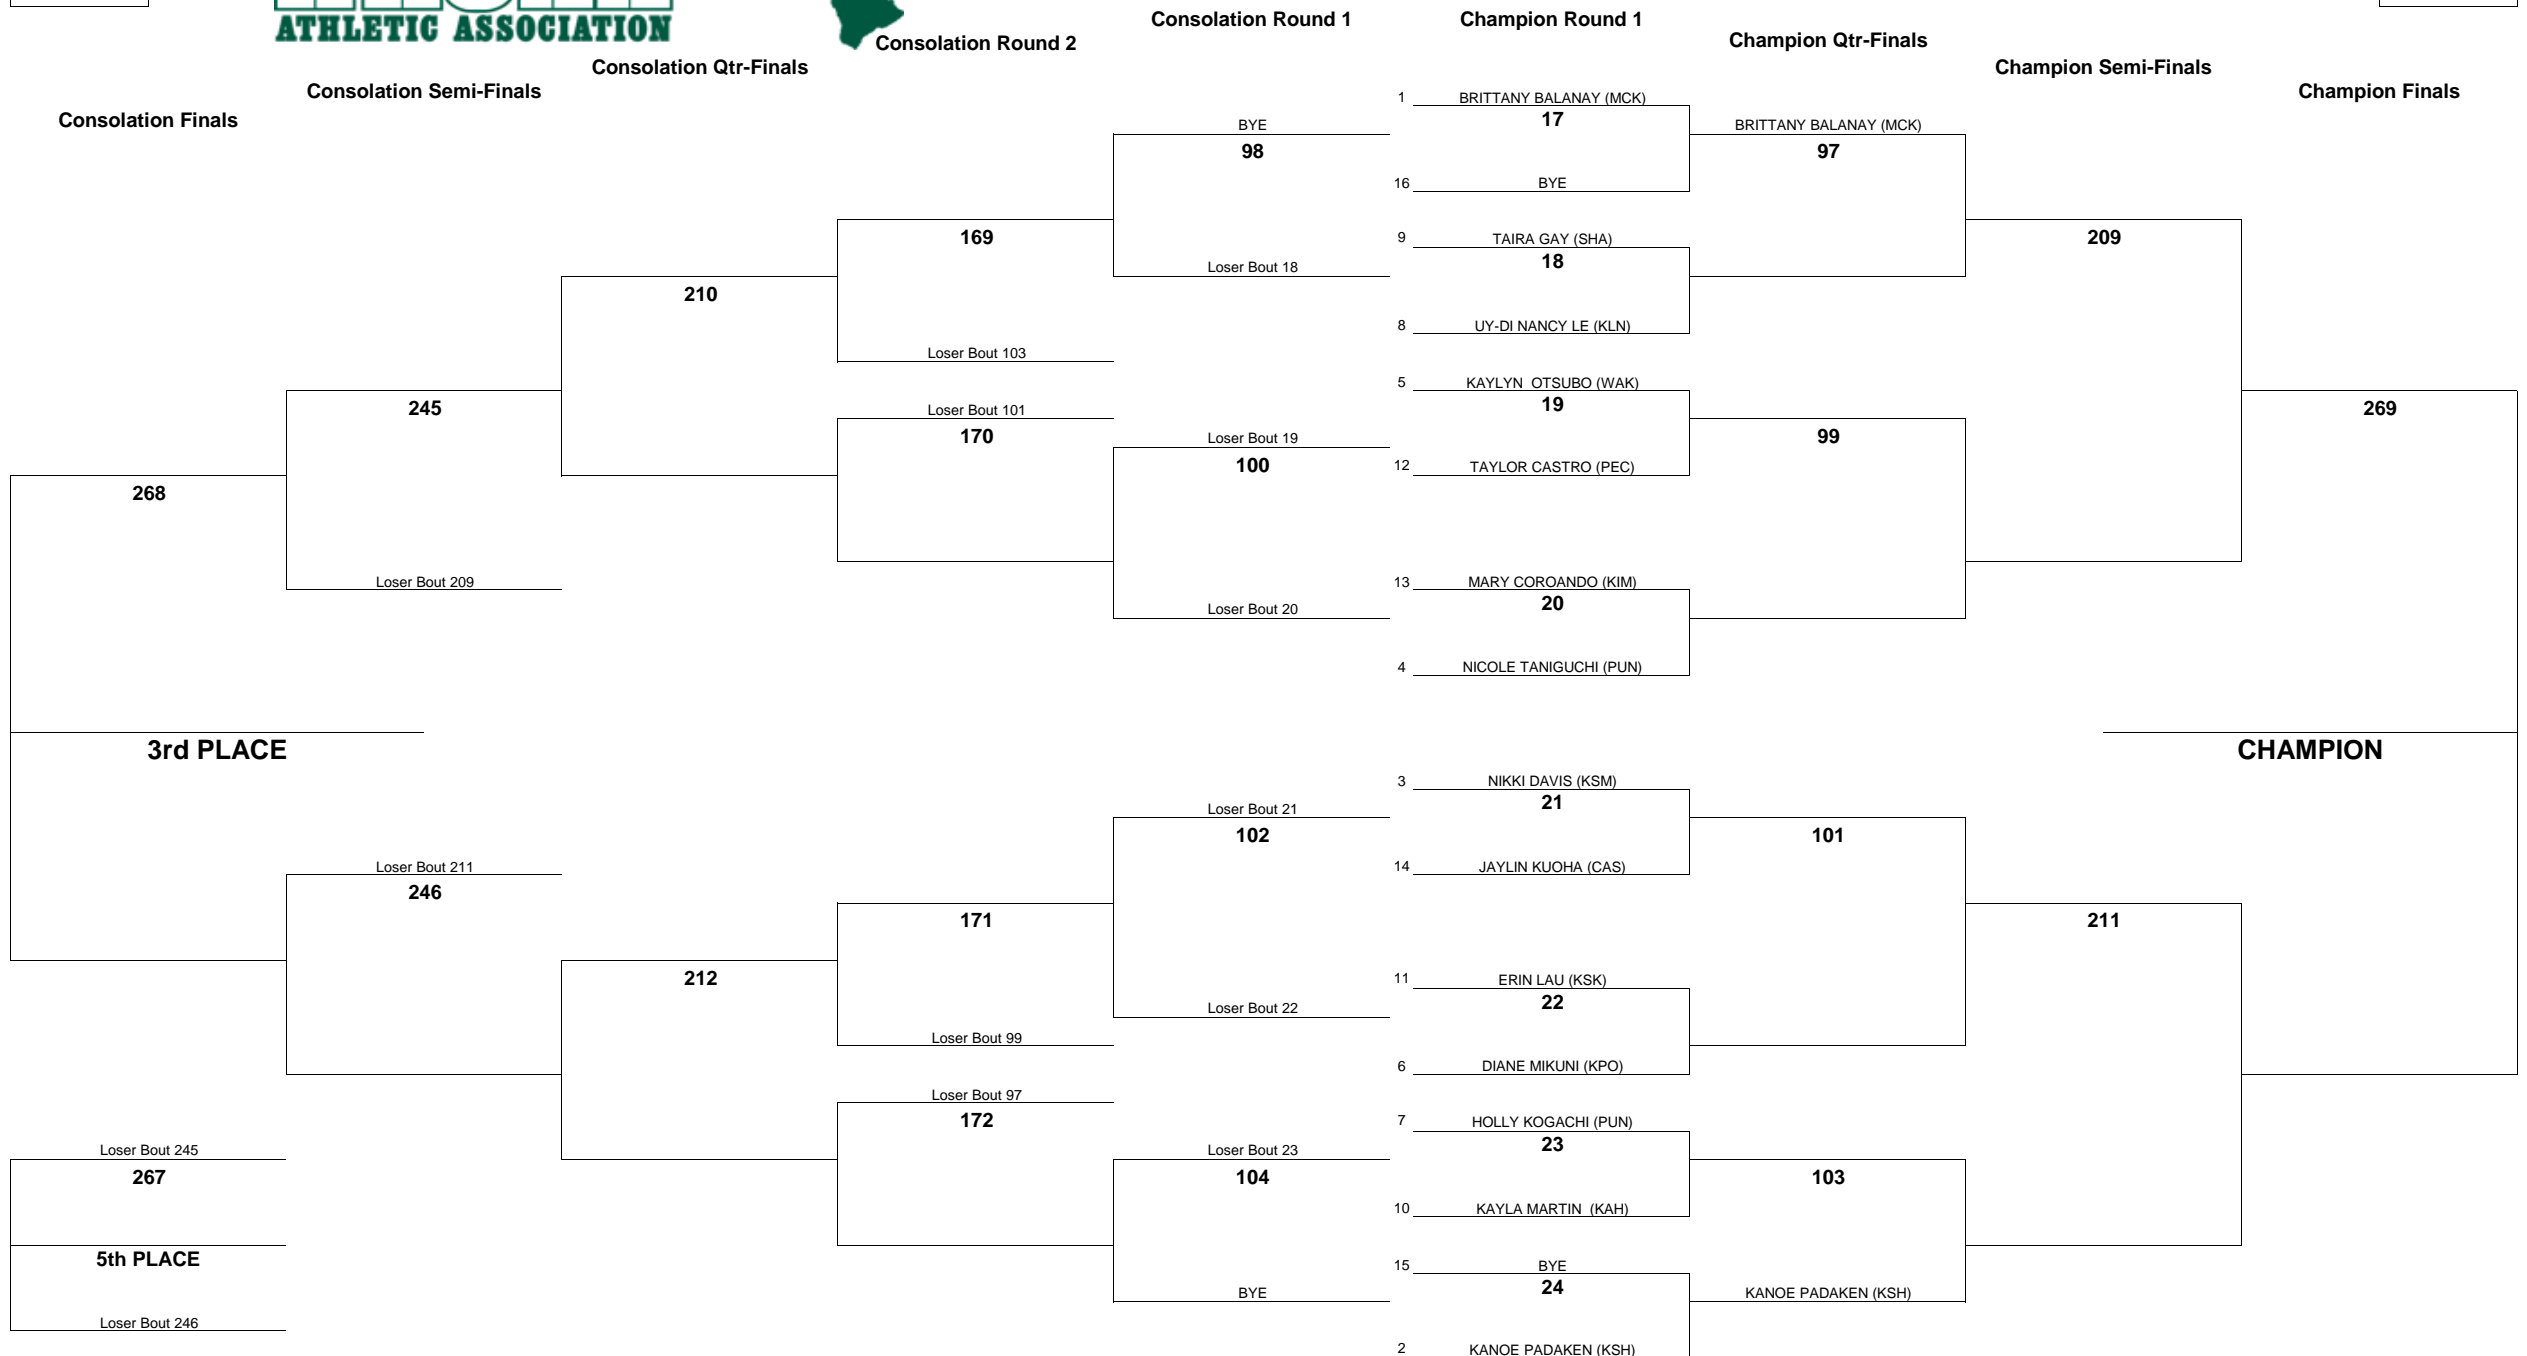

HAWAII HIGH SCHOOL ATHLETIC ASSOCIATION 2010 GIRLS JUDO CHAMPIONSHIPS

WEIGHT CLASS
109