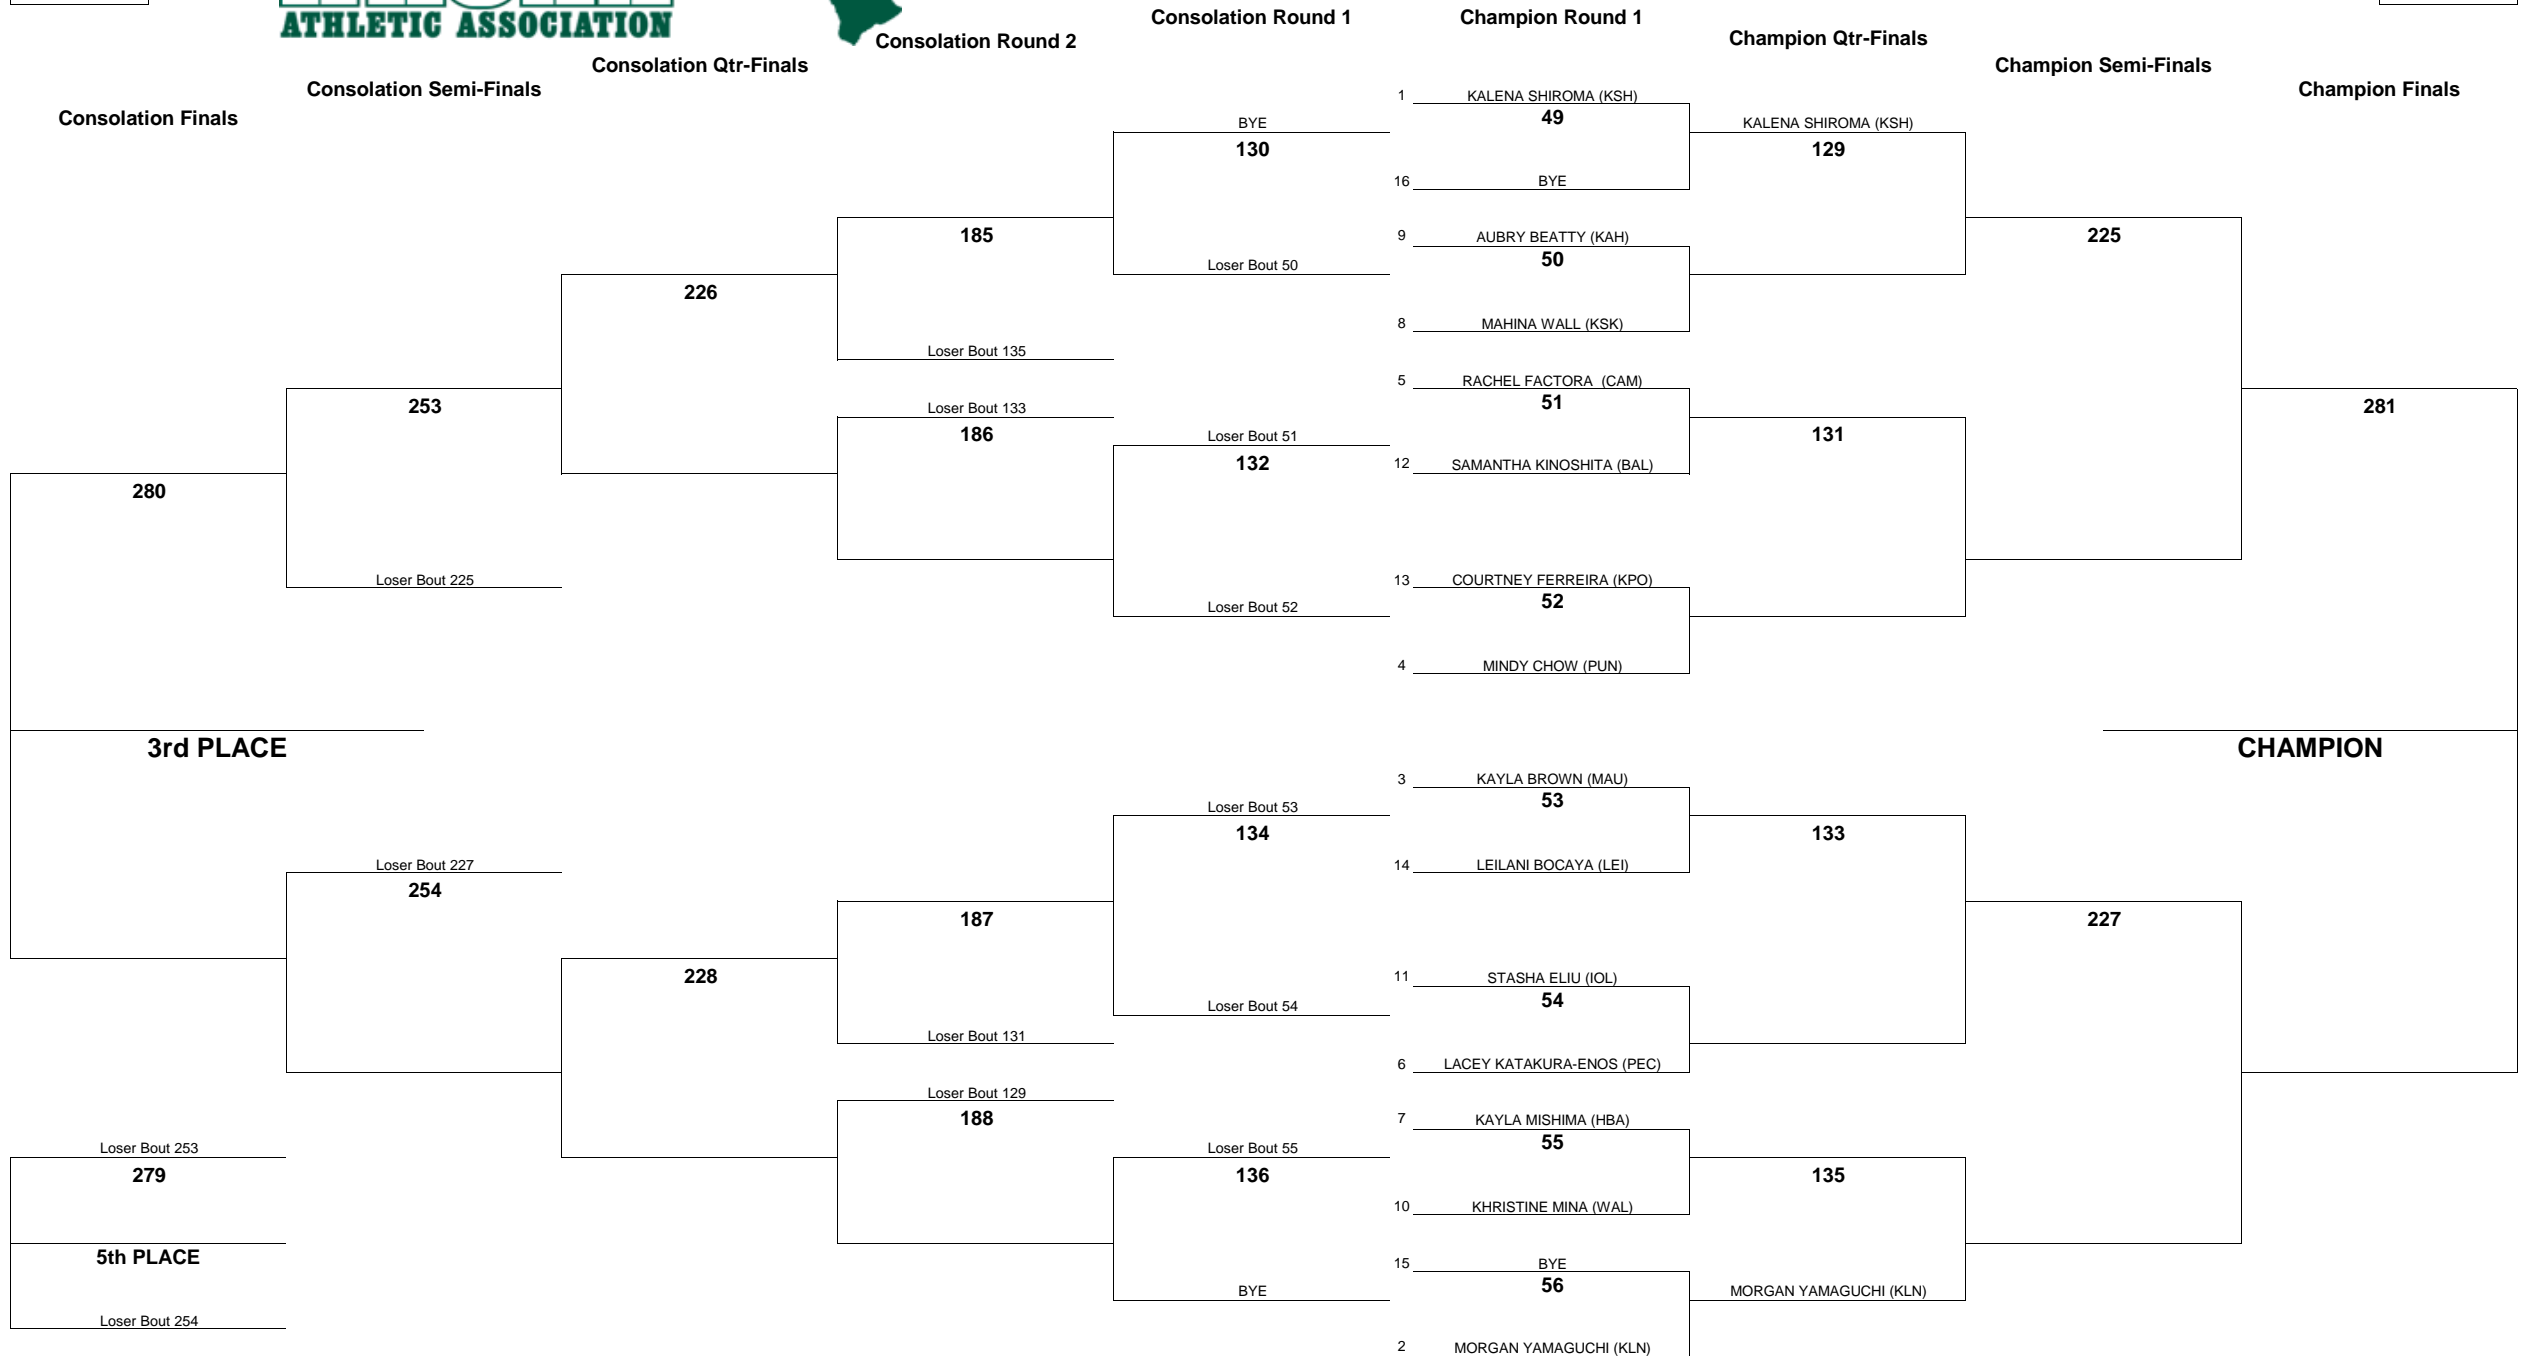

HAWAII HIGH SCHOOL ATHLETIC ASSOCIATION 2010 GIRLS JUDO CHAMPIONSHIPS

WEIGHT CLASS
139