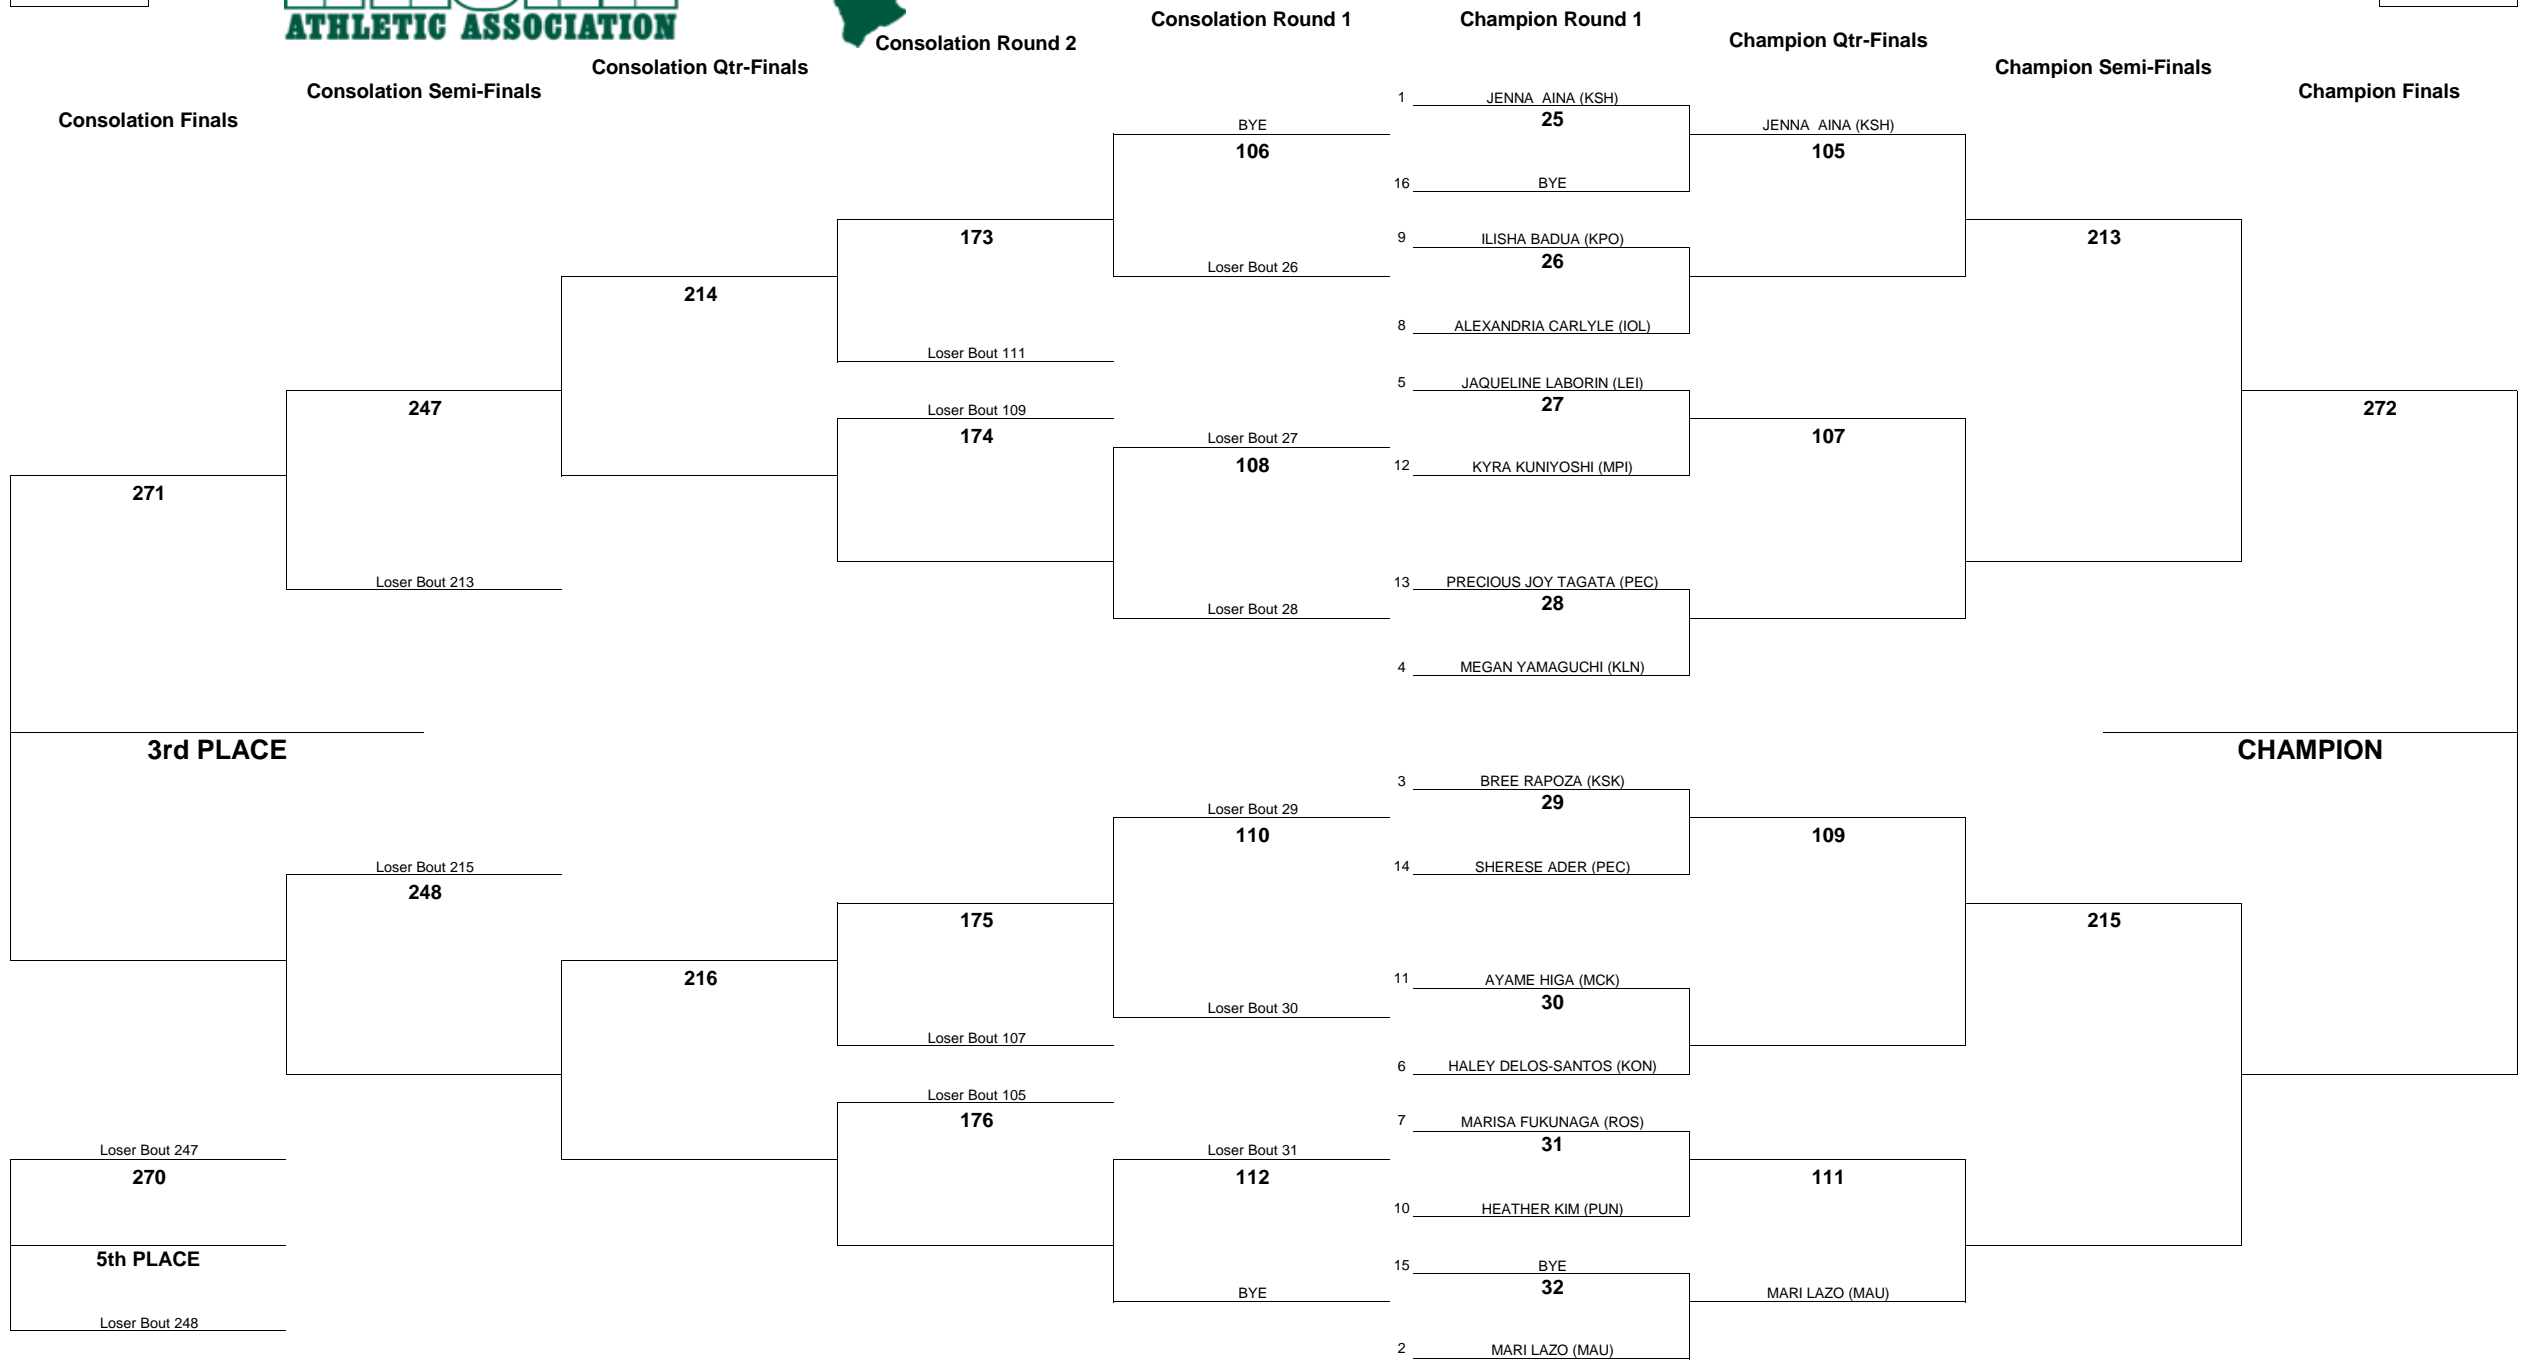

HAWAII HIGH SCHOOL ATHLETIC ASSOCIATION 2010 GIRLS JUDO CHAMPIONSHIPS

WEIGHT CLASS
115