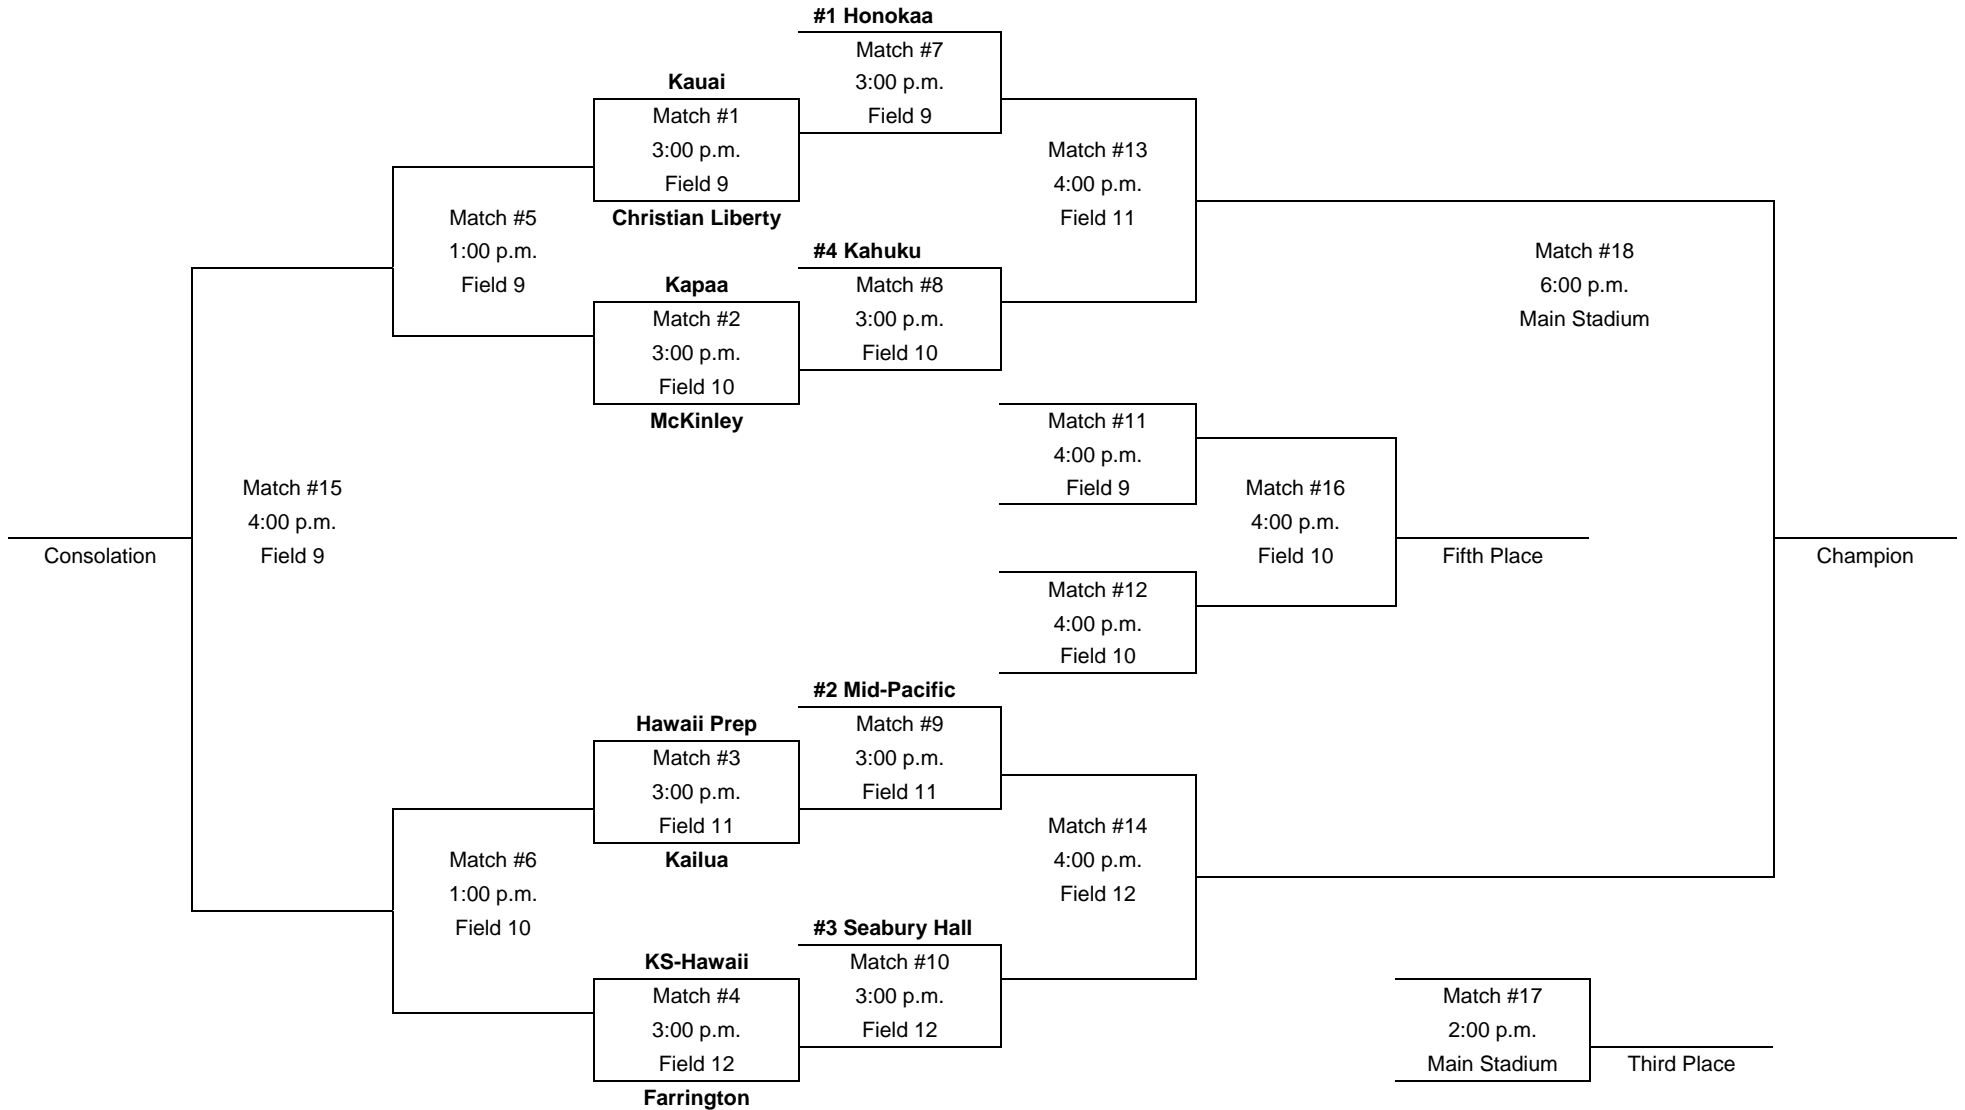

JN AUTOMITIVE/HHSAA BOYS SOCCER STATE CHAMPIONSHIPS
DIVISION II
February 6-9, 2008 · Waipio Peninsula Soccer Complex

Saturday,
Feb. 9

Thursday,
Feb. 7

Wednesday,
Feb. 6

Thursday,
Feb. 7

Friday,
Feb. 8

Saturday,
Feb. 9