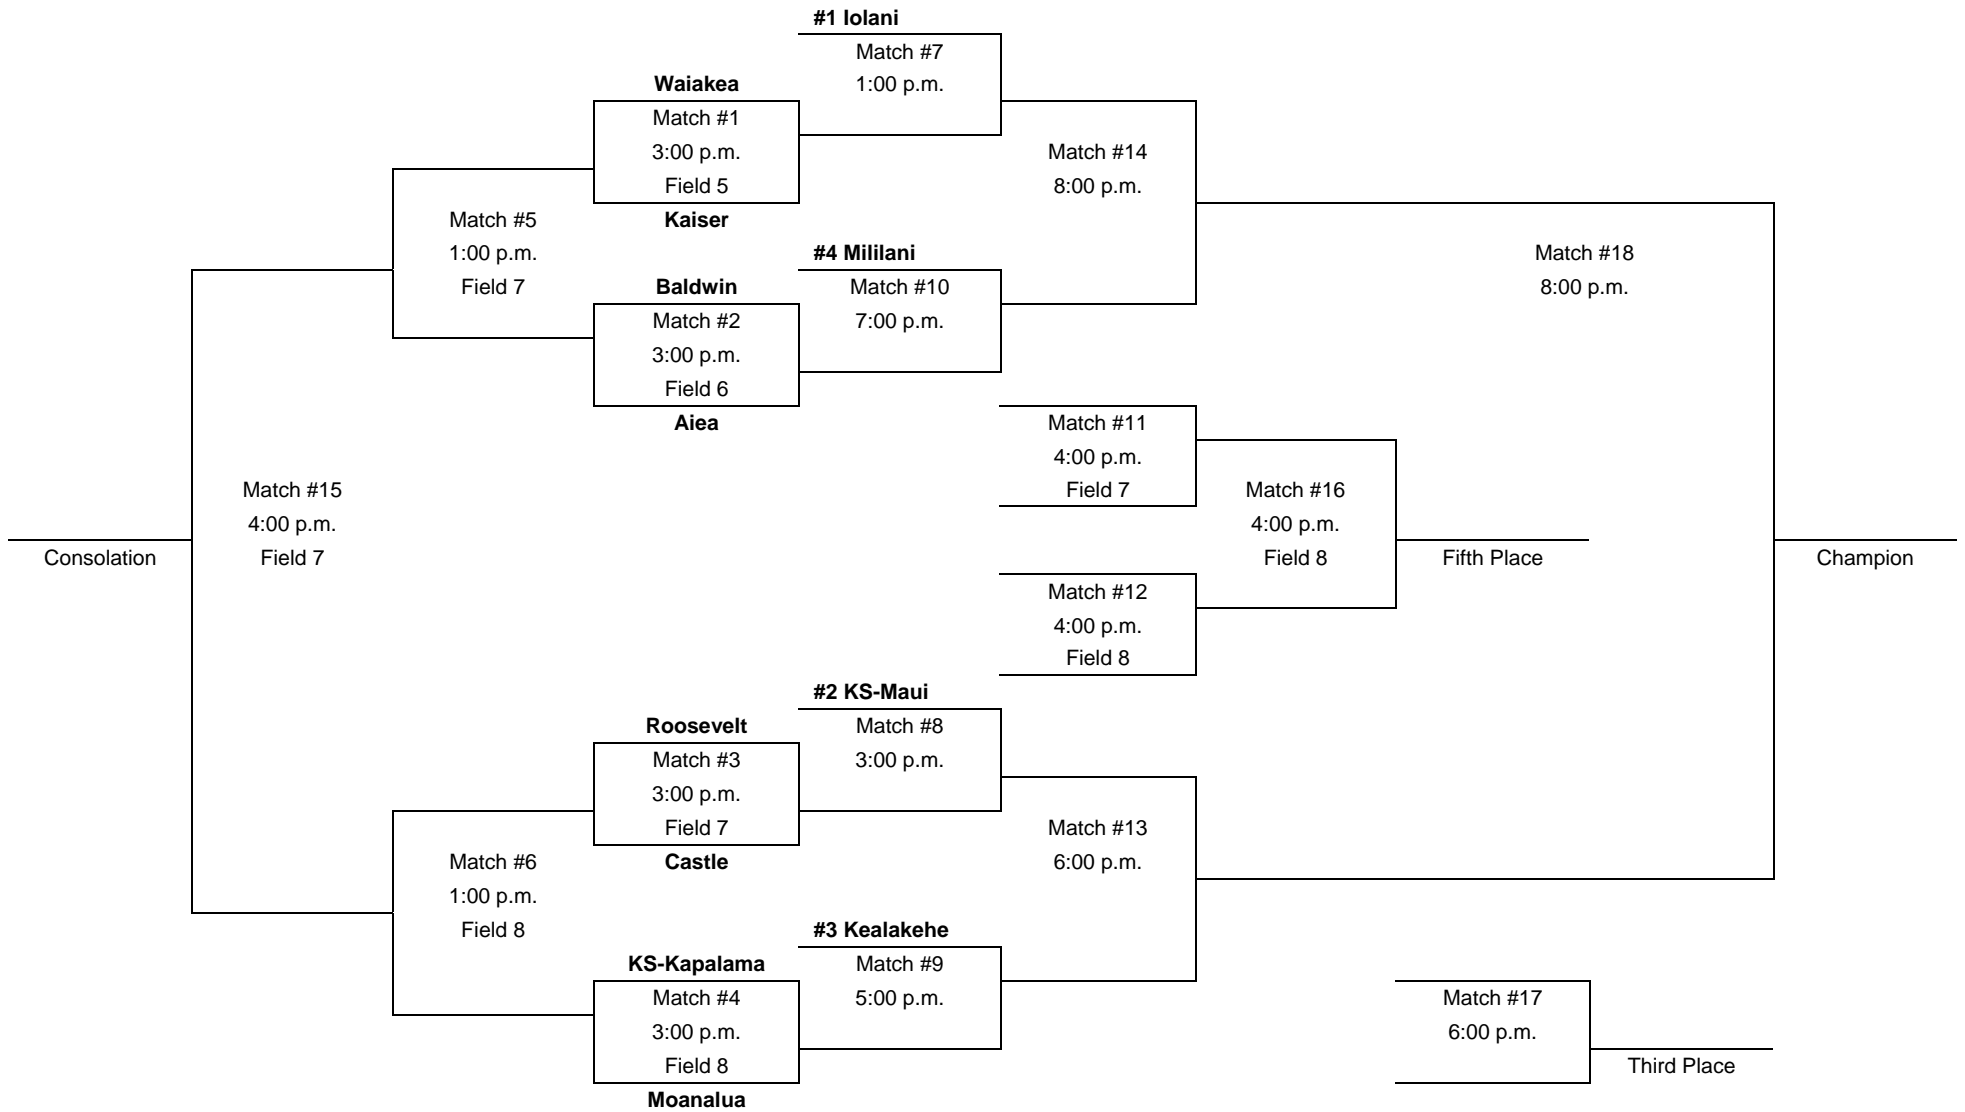

Matches are played in the main stadium unless otherwise noted.