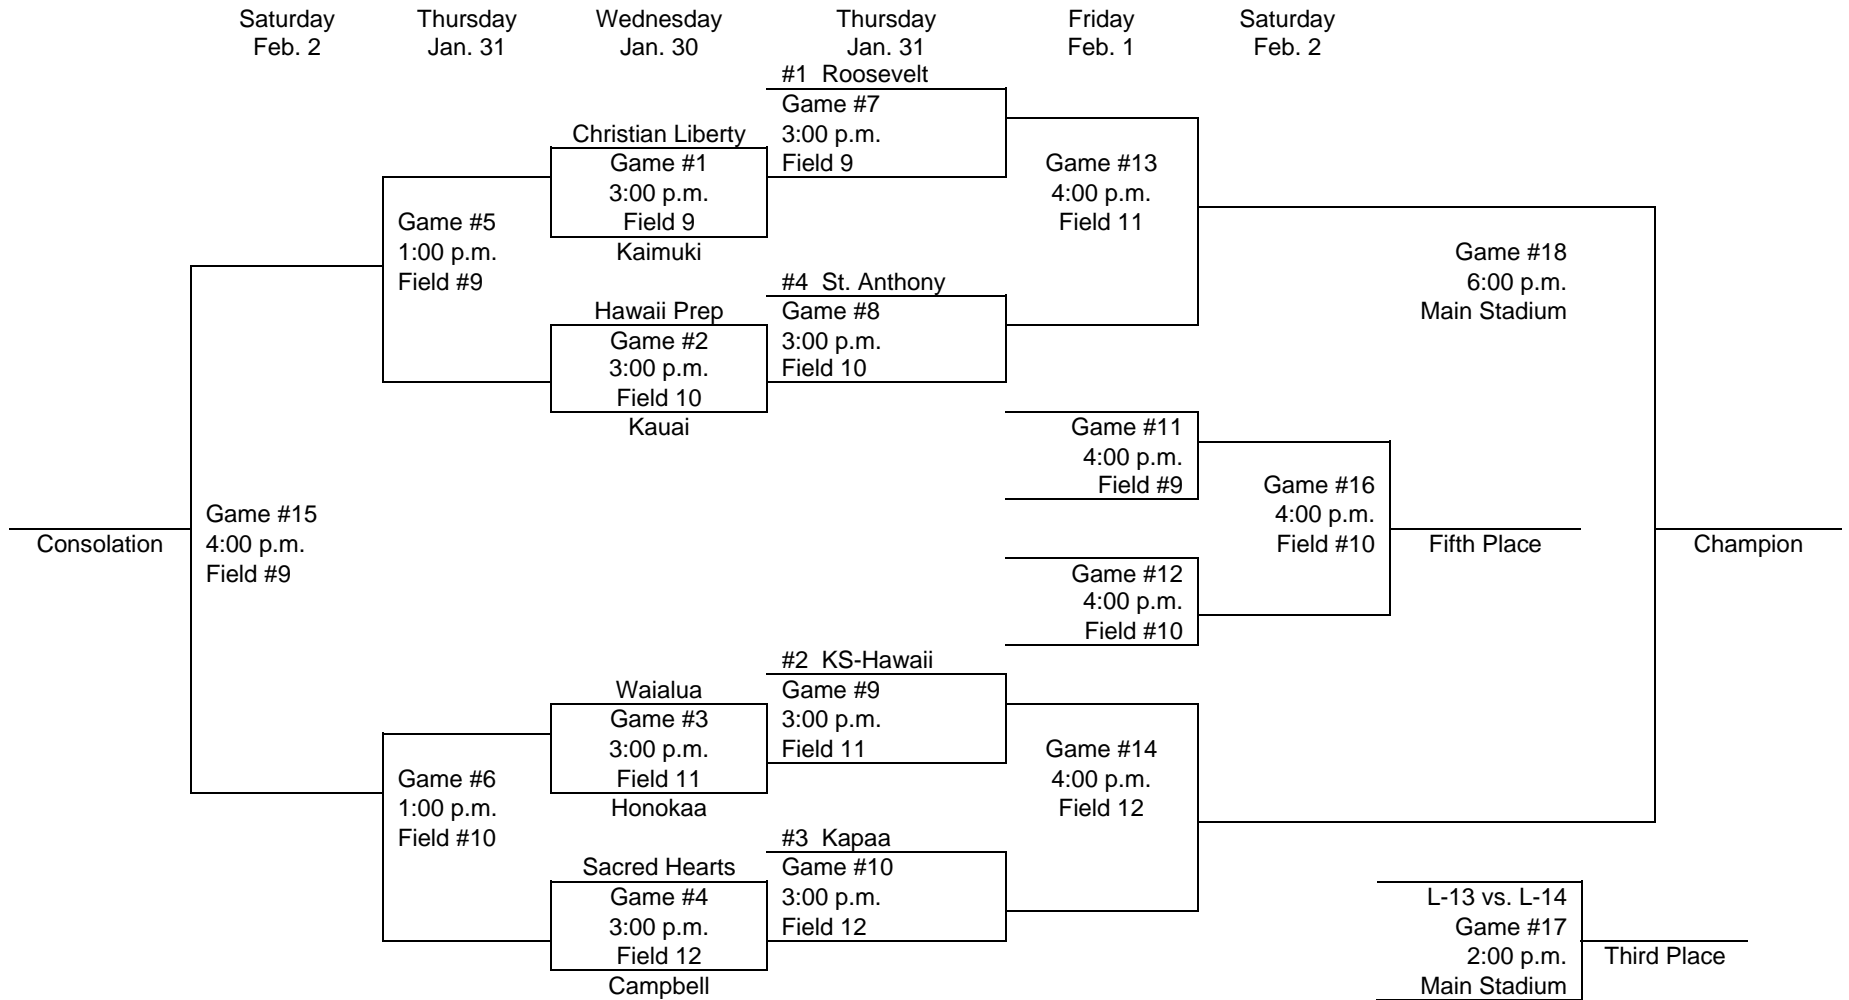

HHSAA Girls Soccer State Championships – Division II
January 30 - February 2, 2008 – Waipio Peninsula Soccer Park & Stadium
Presented by the Hawaii High School Athletic Association