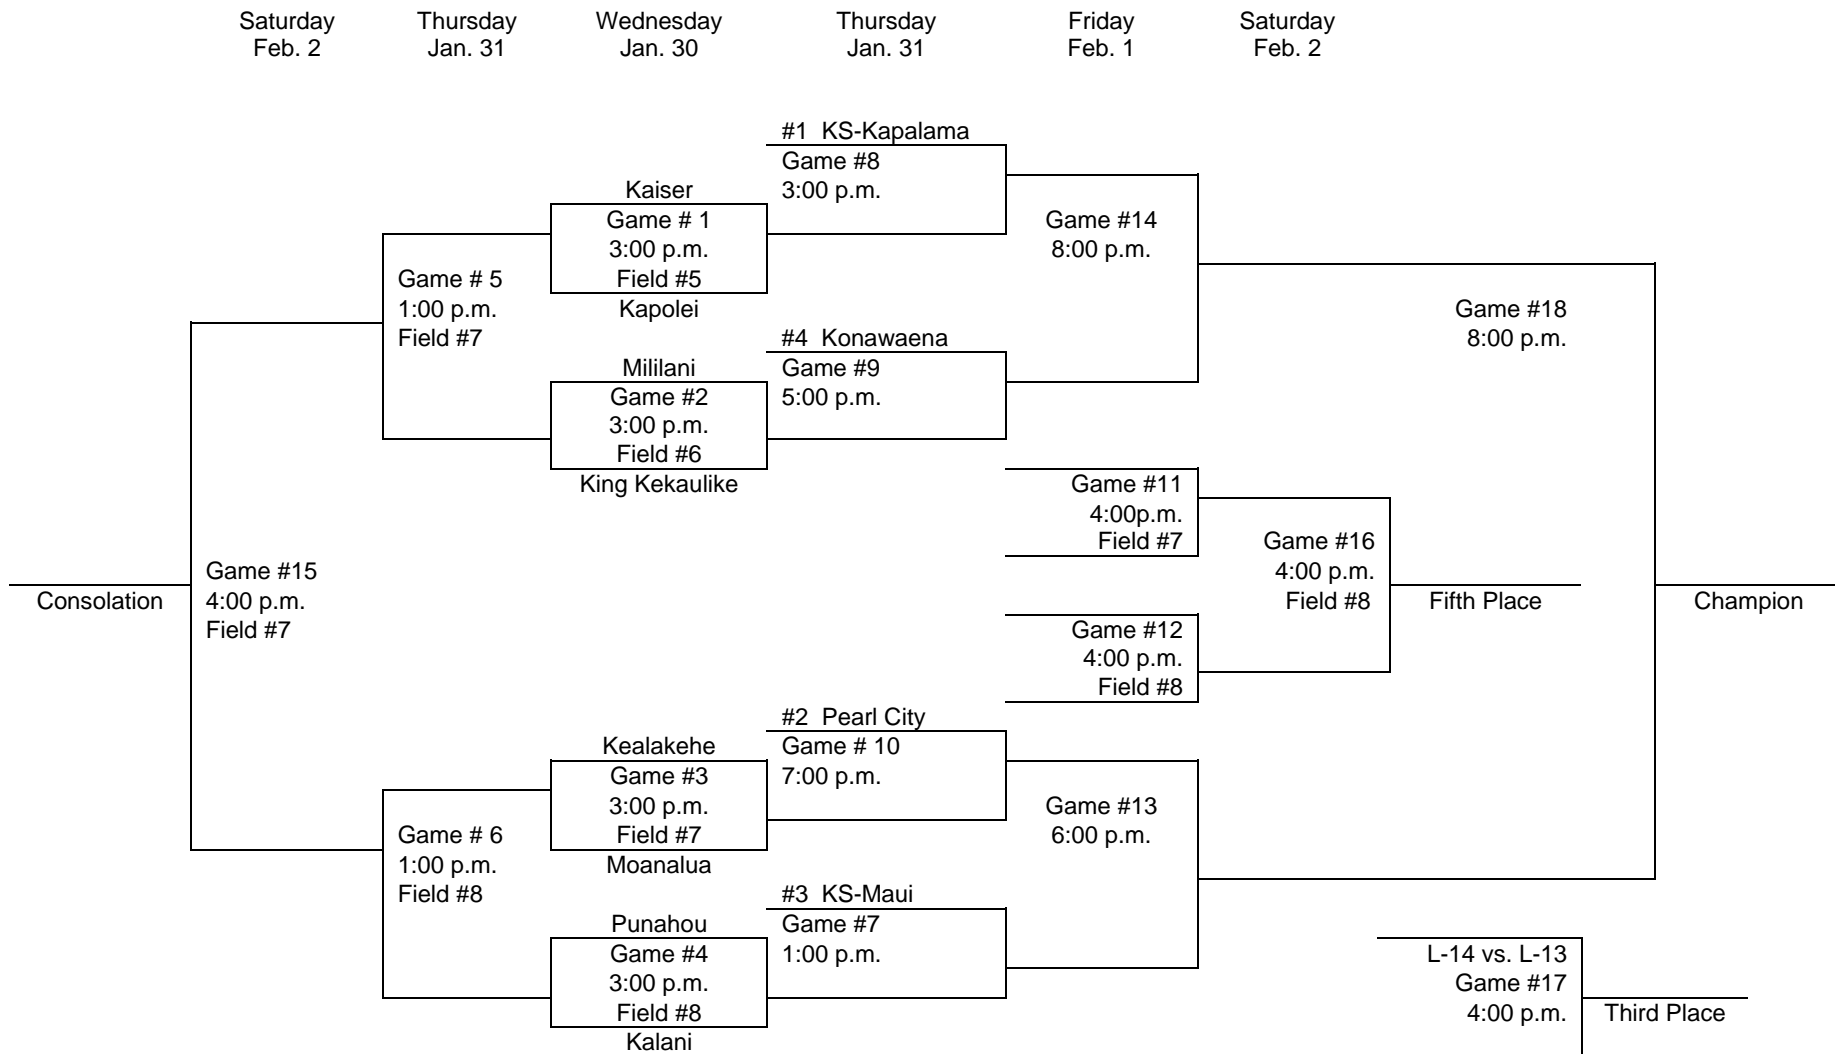

* Matches are played in the main stadium unless otherwise noted.