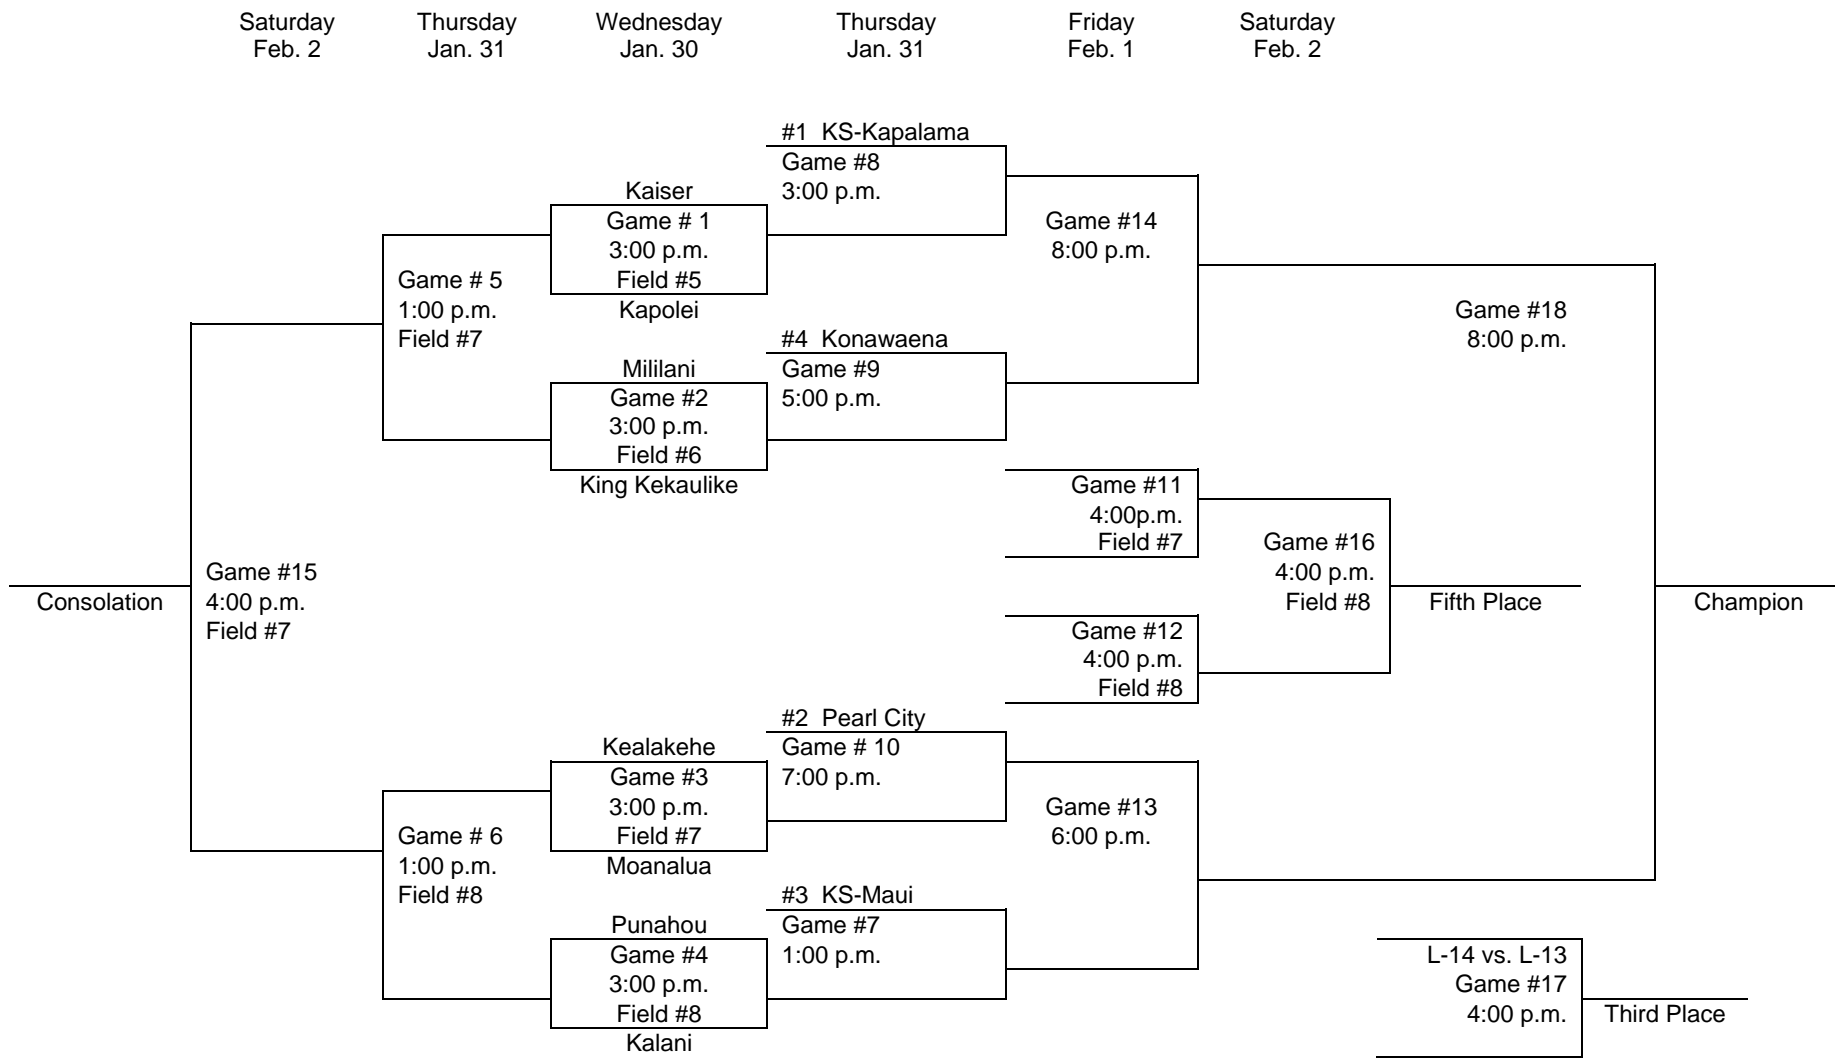

* Matches are played in the main stadium unless otherwise noted.