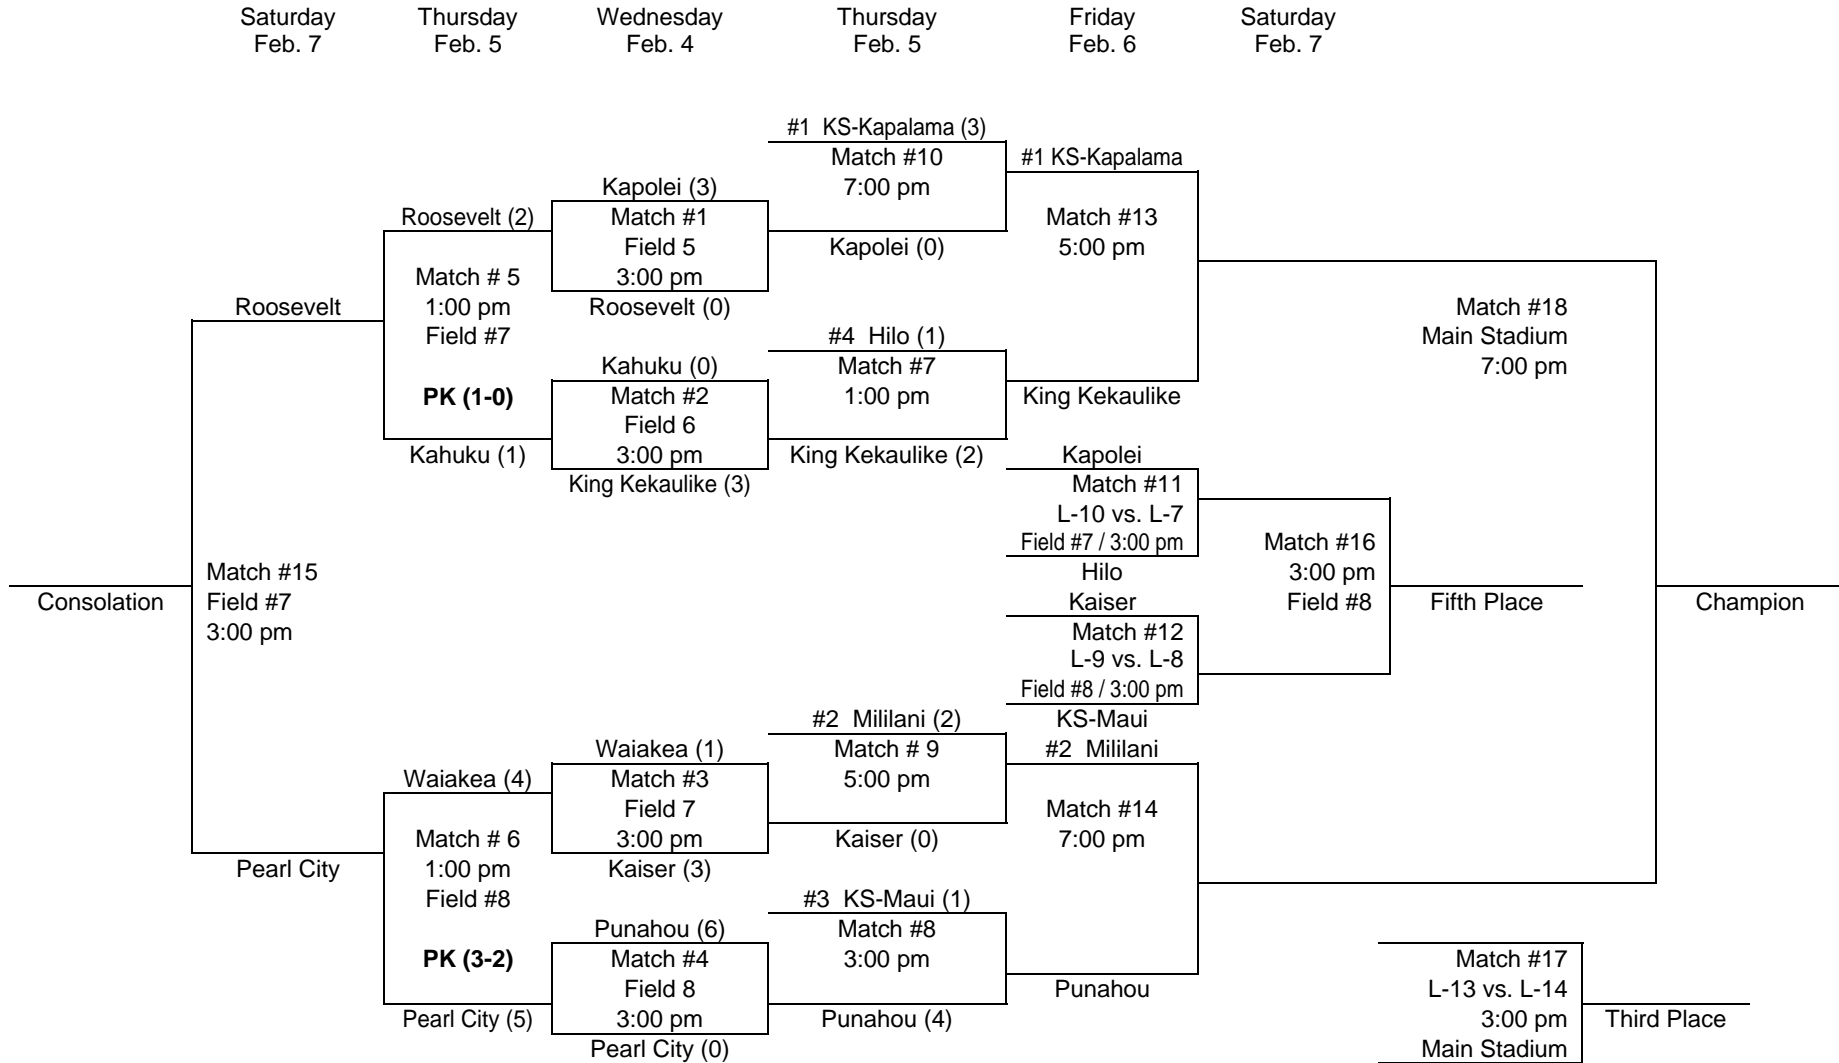

HHSAA Girls Soccer State Championships – Division I
February 4-7, 2009
Waipio Peninsula Soccer Complex