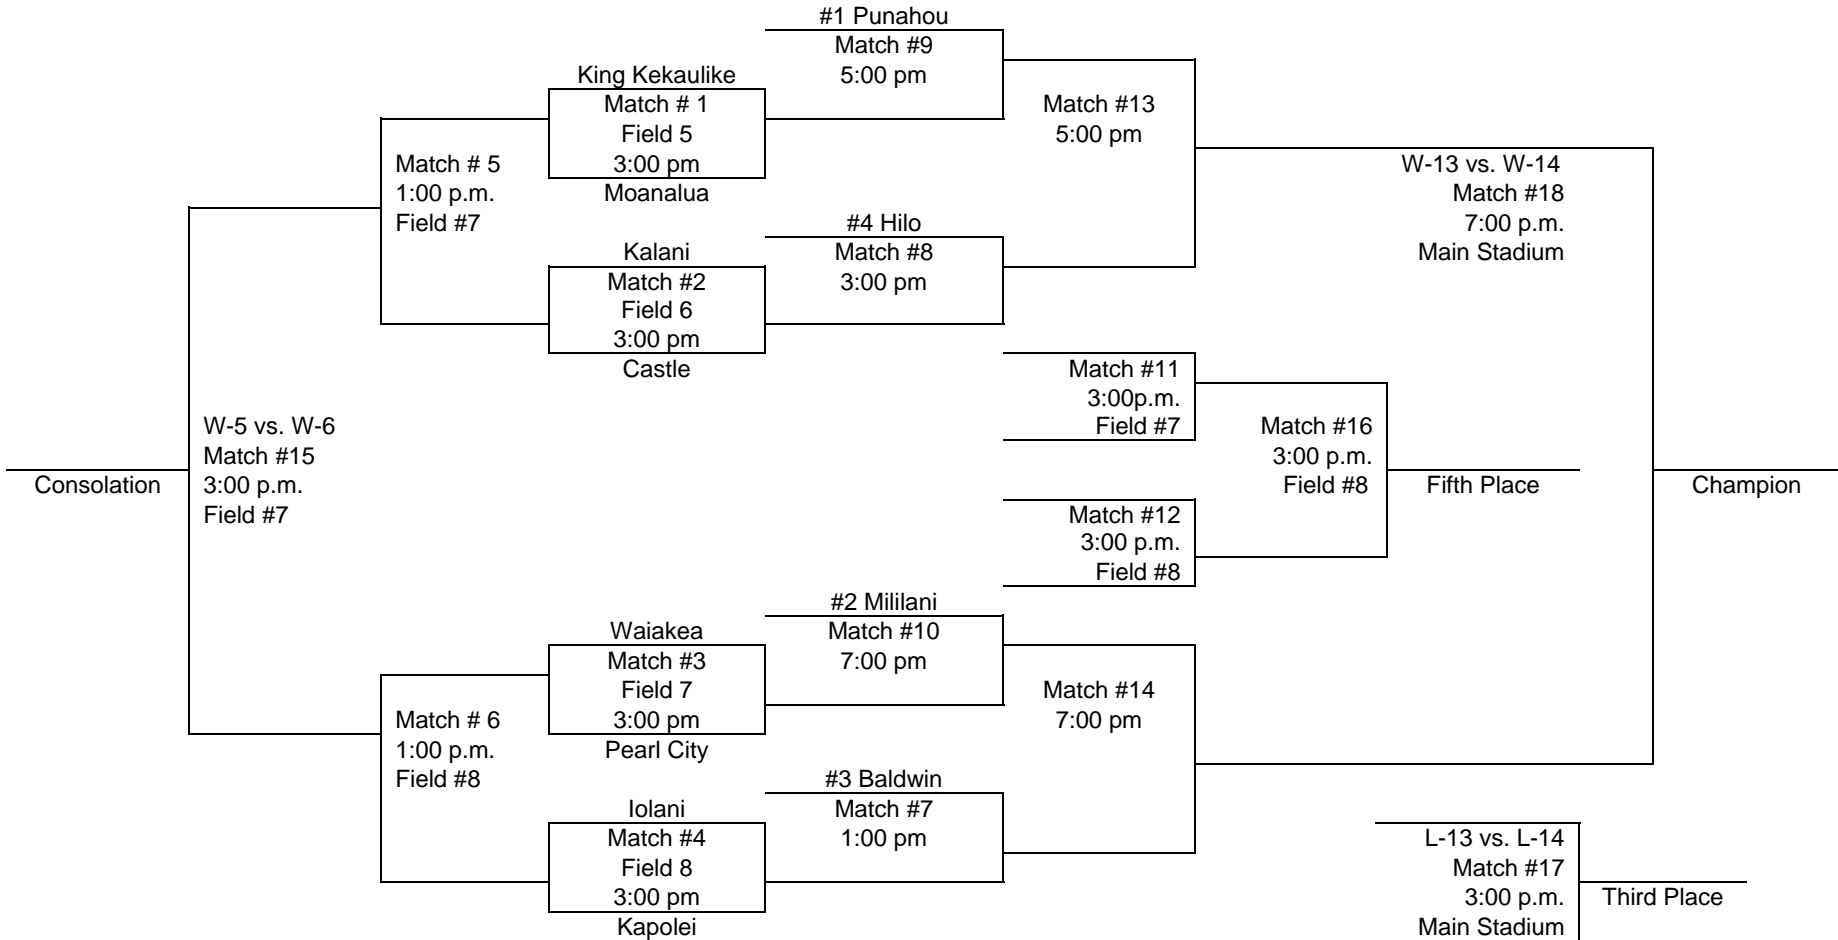

Saturday
Feb. 6

Thursday
Feb. 4

Wednesday
Feb. 3

Thursday
Feb. 4

Friday
Feb. 5

Saturday
Feb. 6

HHSAA Girls Soccer State Championships – Division II
February 3-6, 2010
Waipio Peninsula Soccer Complex

Saturday
Feb. 6