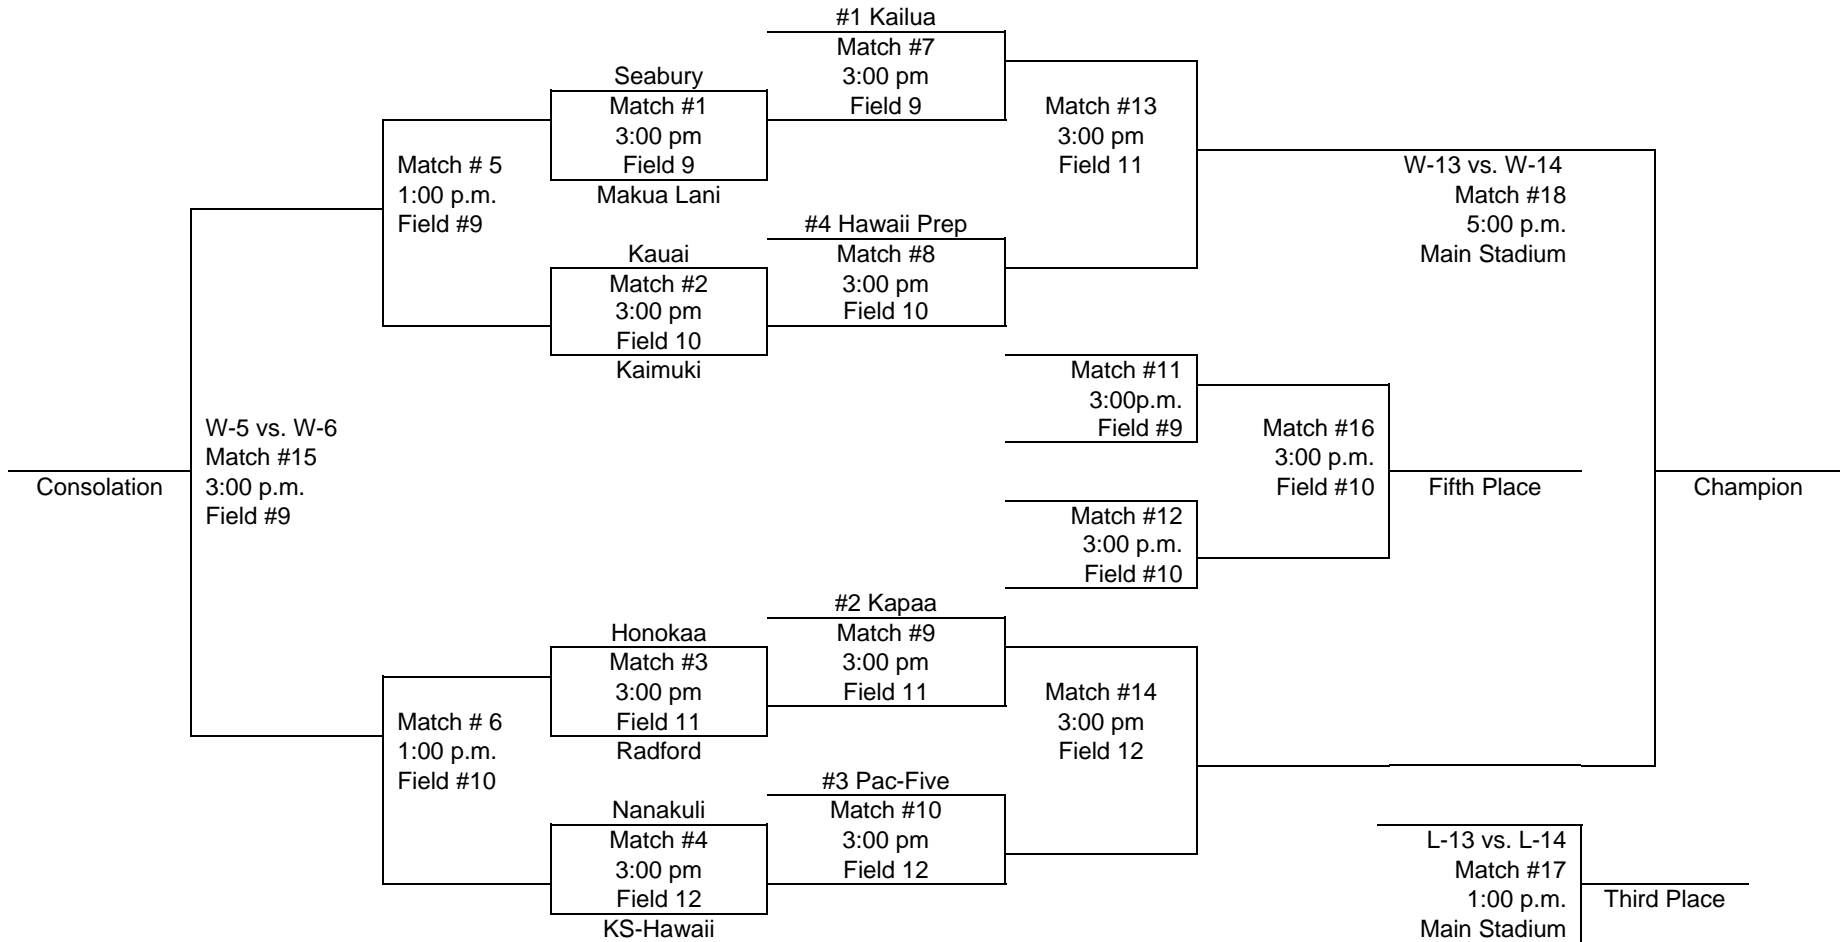

HHSAA Girls Soccer State Championships – Division II
February 3-6, 2010
Waipio Peninsula Soccer Complex

Saturday
Feb. 6

Thursday
Feb. 4

Wednesday
Feb. 3

Thursday
Feb. 4

Friday
Feb. 5

Saturday
Feb. 6