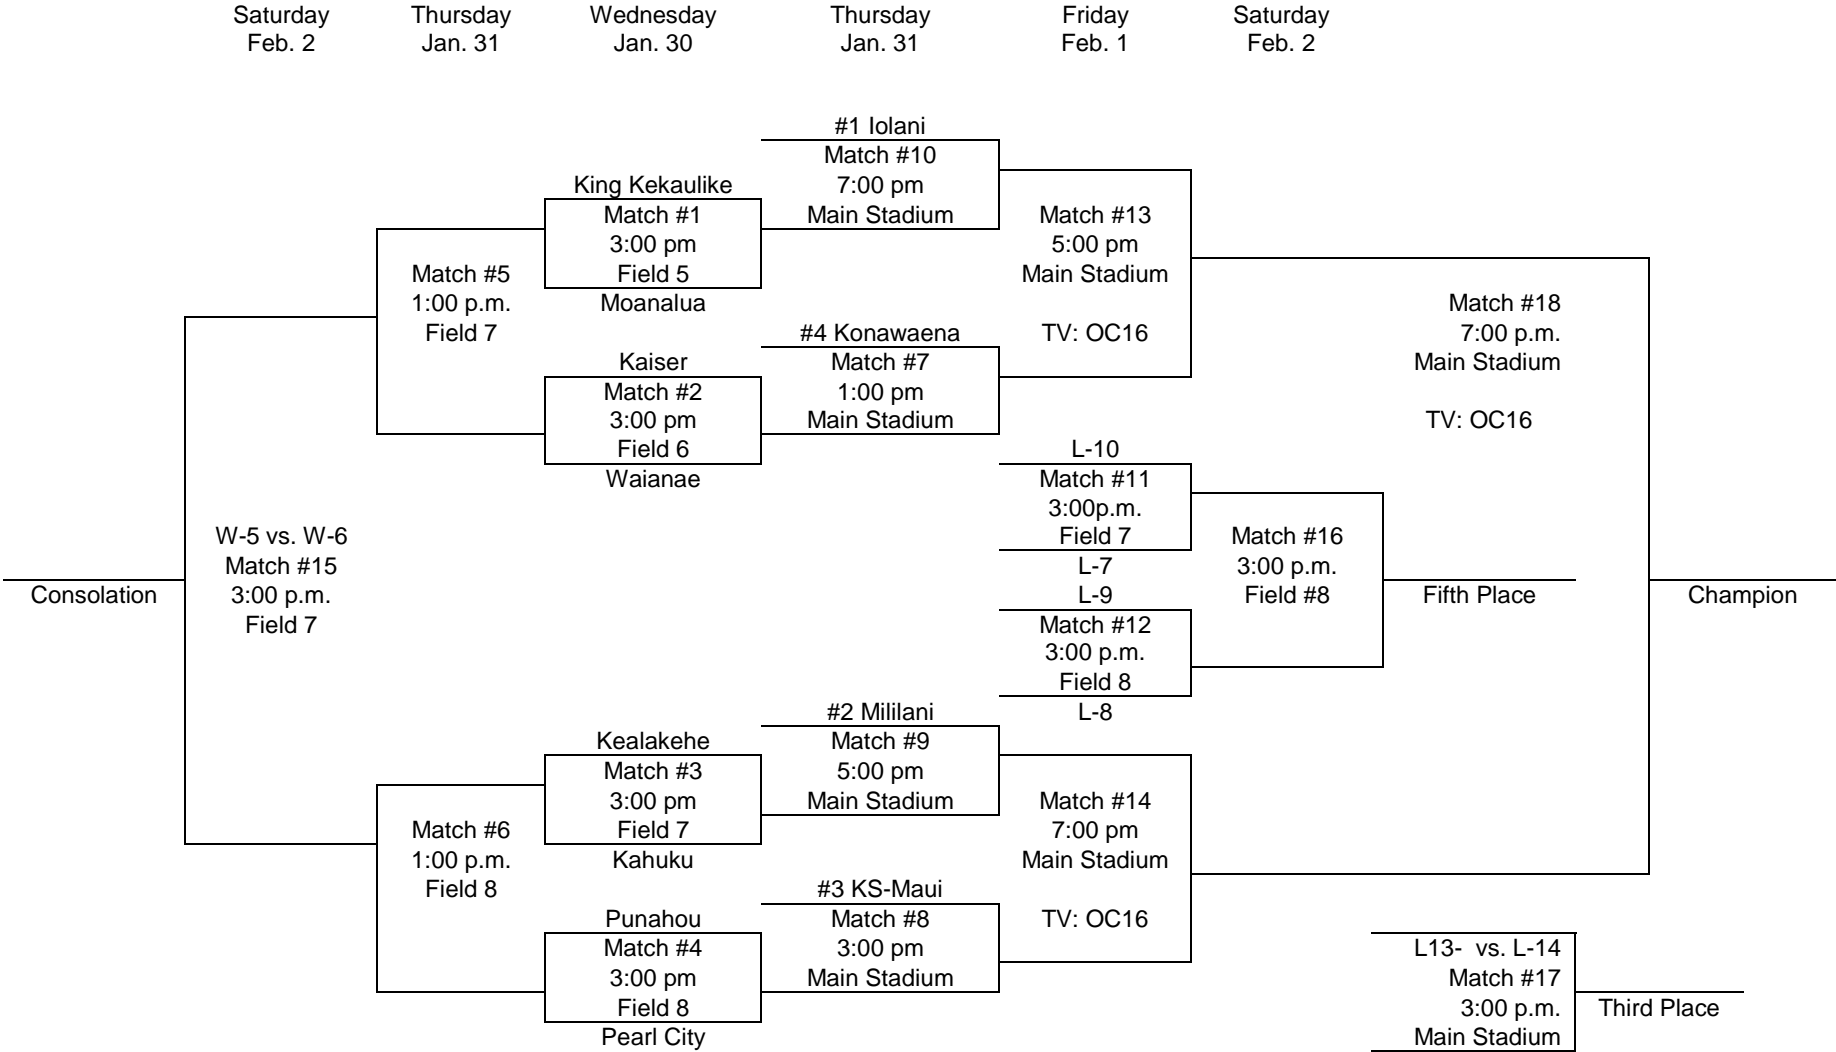

**Outrigger Hotels and Resorts
Girls Soccer State Championships – Division I
January 30 - February 2, 2013
Waipio Peninsula Soccer Complex**