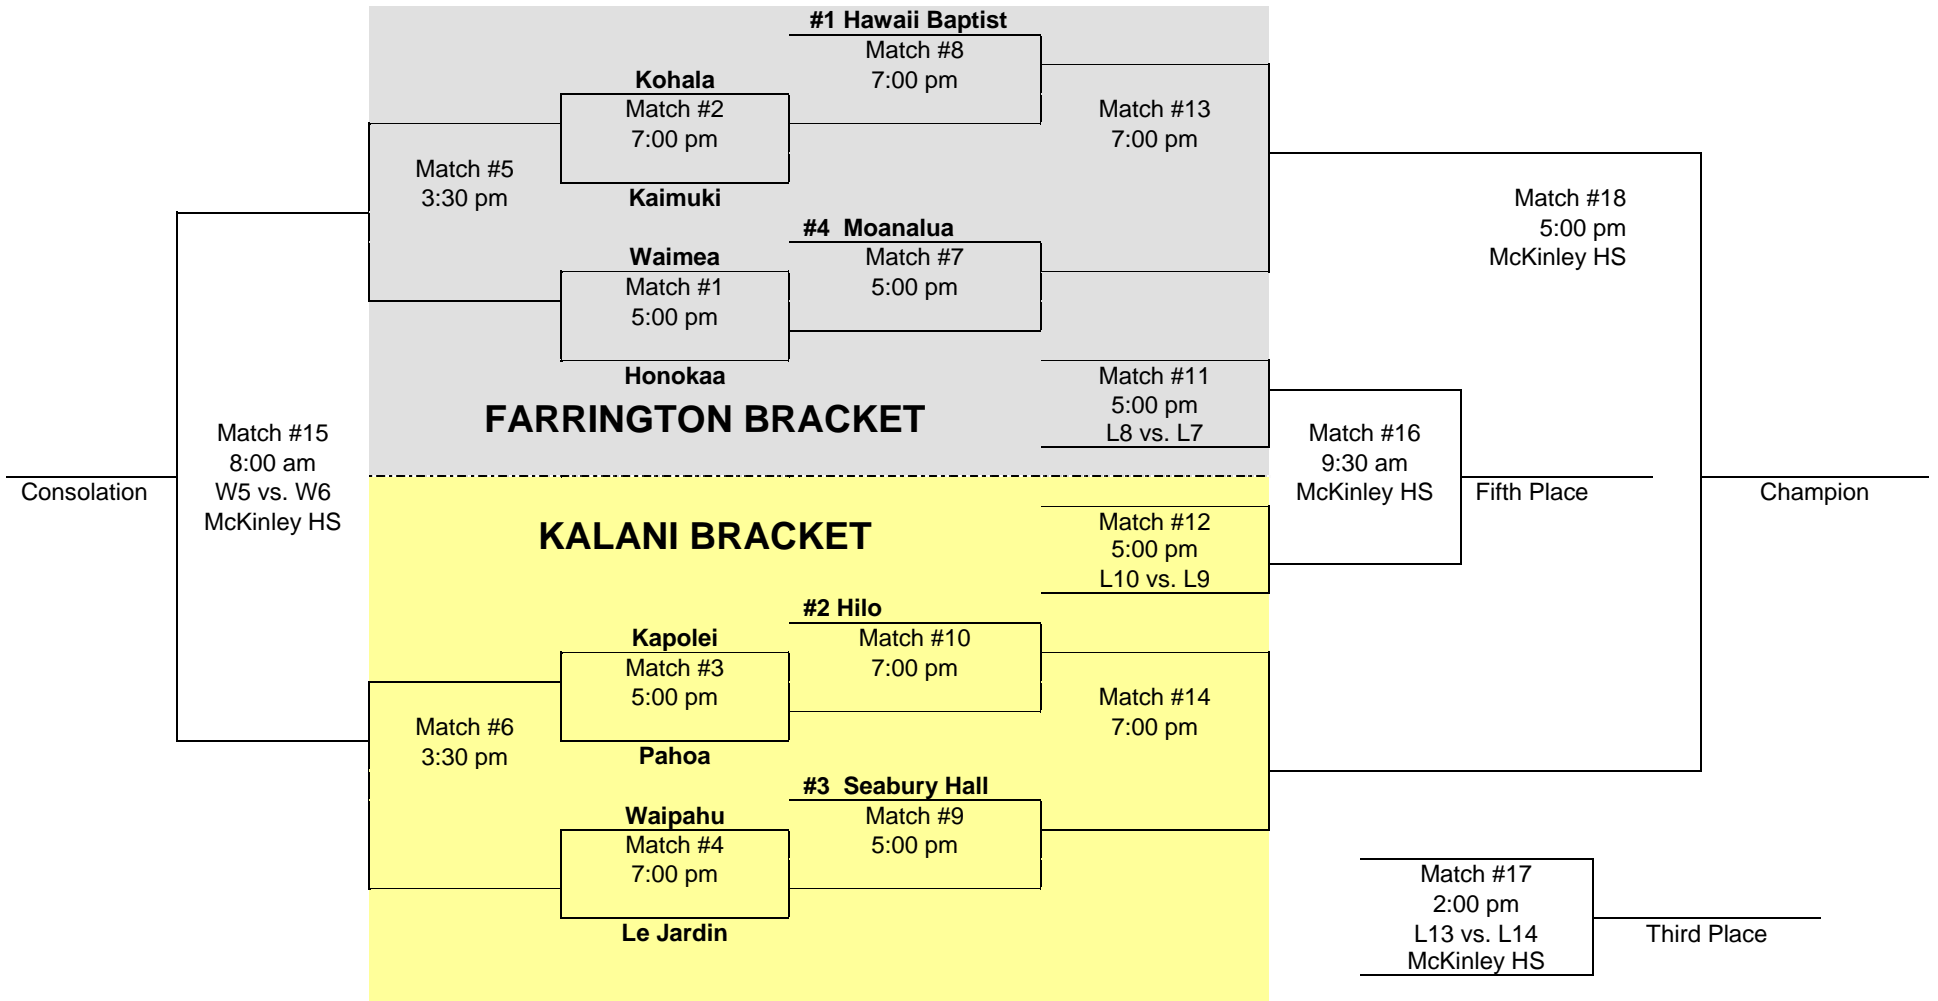

Saturday
May 16

Thursday
May 14

Wednesday
May 13

Thursday
May 14

Friday
May 15

Saturday
May 16

ROSTERS – DIVISION I

BALDWIN BEARS					
L	D		HT	POS	YR
1	1	Vergel De Dios, James Rey	5'10"	S	11
2	2	Carvalho, Mark	5'6"	BS/OH	10
3	3	Pang, Timmy	6'2"	OH	10
4	4	Sarmiento, Kona	6'1"	S/OH	10
5	5	Pacheco, Kealii	5'7"	BS/OH	10
6	6	Kuhaulua- Feiteira, Justyn	5'8"	BS/S	9
7	7	Marrs, Michael	5'11"	OH	12
8	8	Villanueva, Jordan	5'10"	MB/OH	11
9	9	Kahalehau, Michael	6'1"	OH	12
12	12	Gambing, Justin	5'10"	MB	12
13	13	Lotulele, John	6'0"	MB/OH	12
15	15	Ahlo, Cody	5'10"	MB	12
Head coach: Kauila Houpo					
Asst. coaches: Kalei Houpo, Ui Tanaka, Ryan Min, Nani Kuhaulua					