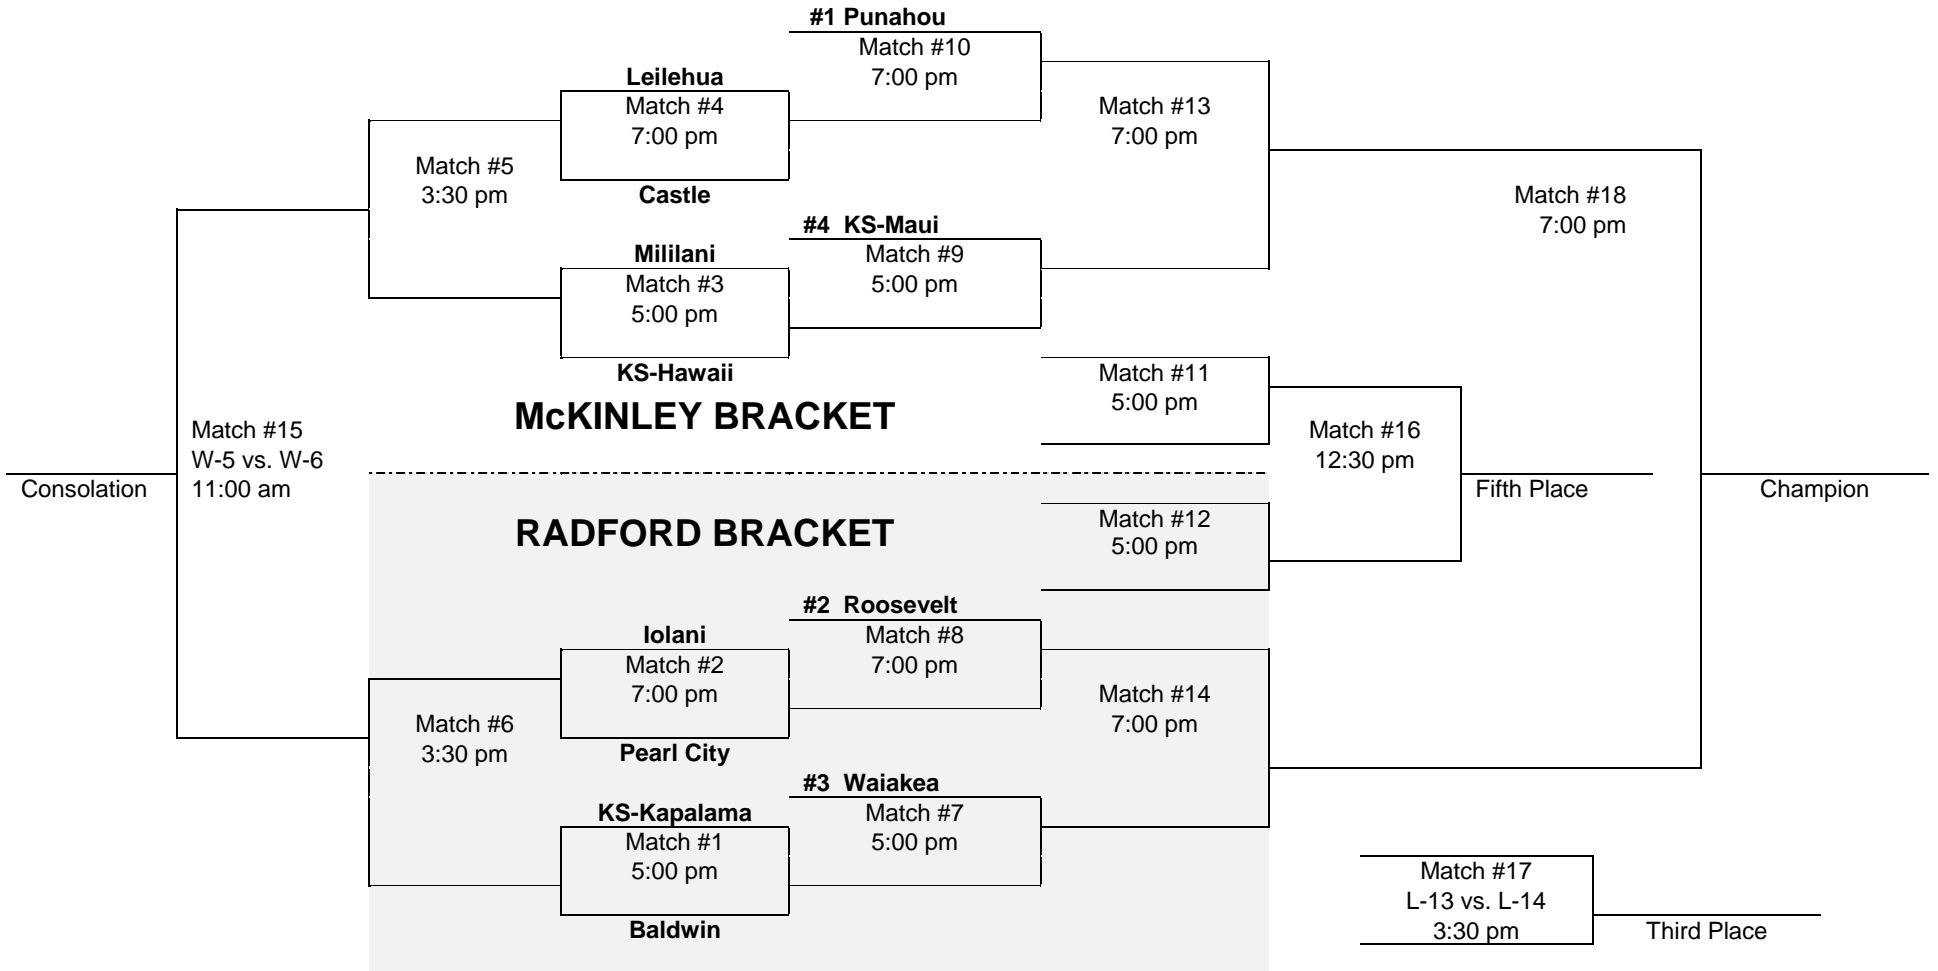

DIVISION I Boys Volleyball State Championships
May 13-16, 2009 – McKinley & Radford High Schools
Presented by the Hawaii High School Athletic Association

Saturday
May 16

Thursday
May 14

Wednesday
May 13

Thursday
May 14

Friday
May 15

Saturday
May 16