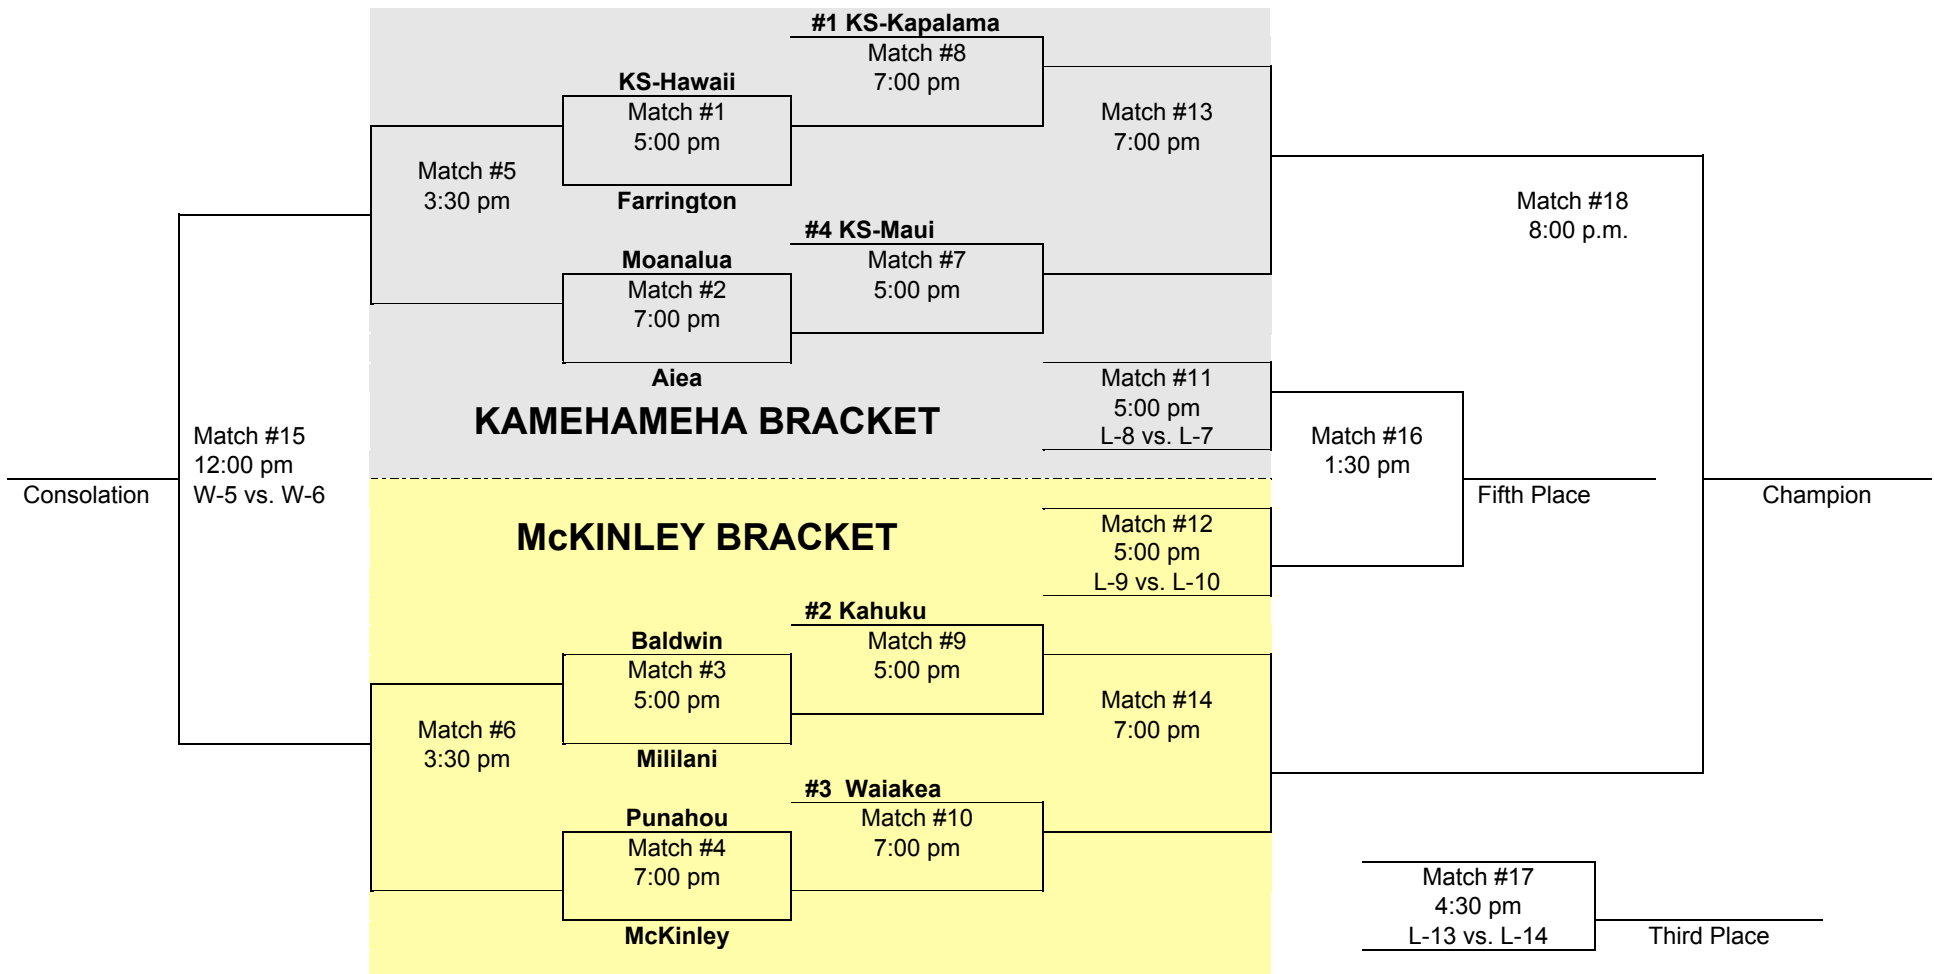

Thursday  
Nov. 6

Wednesday  
Nov. 5

Thursday  
Nov. 6

Friday  
Nov. 7

Saturday  
Nov. 8

**DIVISION II Girls Volleyball State Championships**  
 November 5-8, 2008 – Farrington High / Moanalua High / Stan Sheriff Center  
 Presented by the Hawaii High School Athletic Association