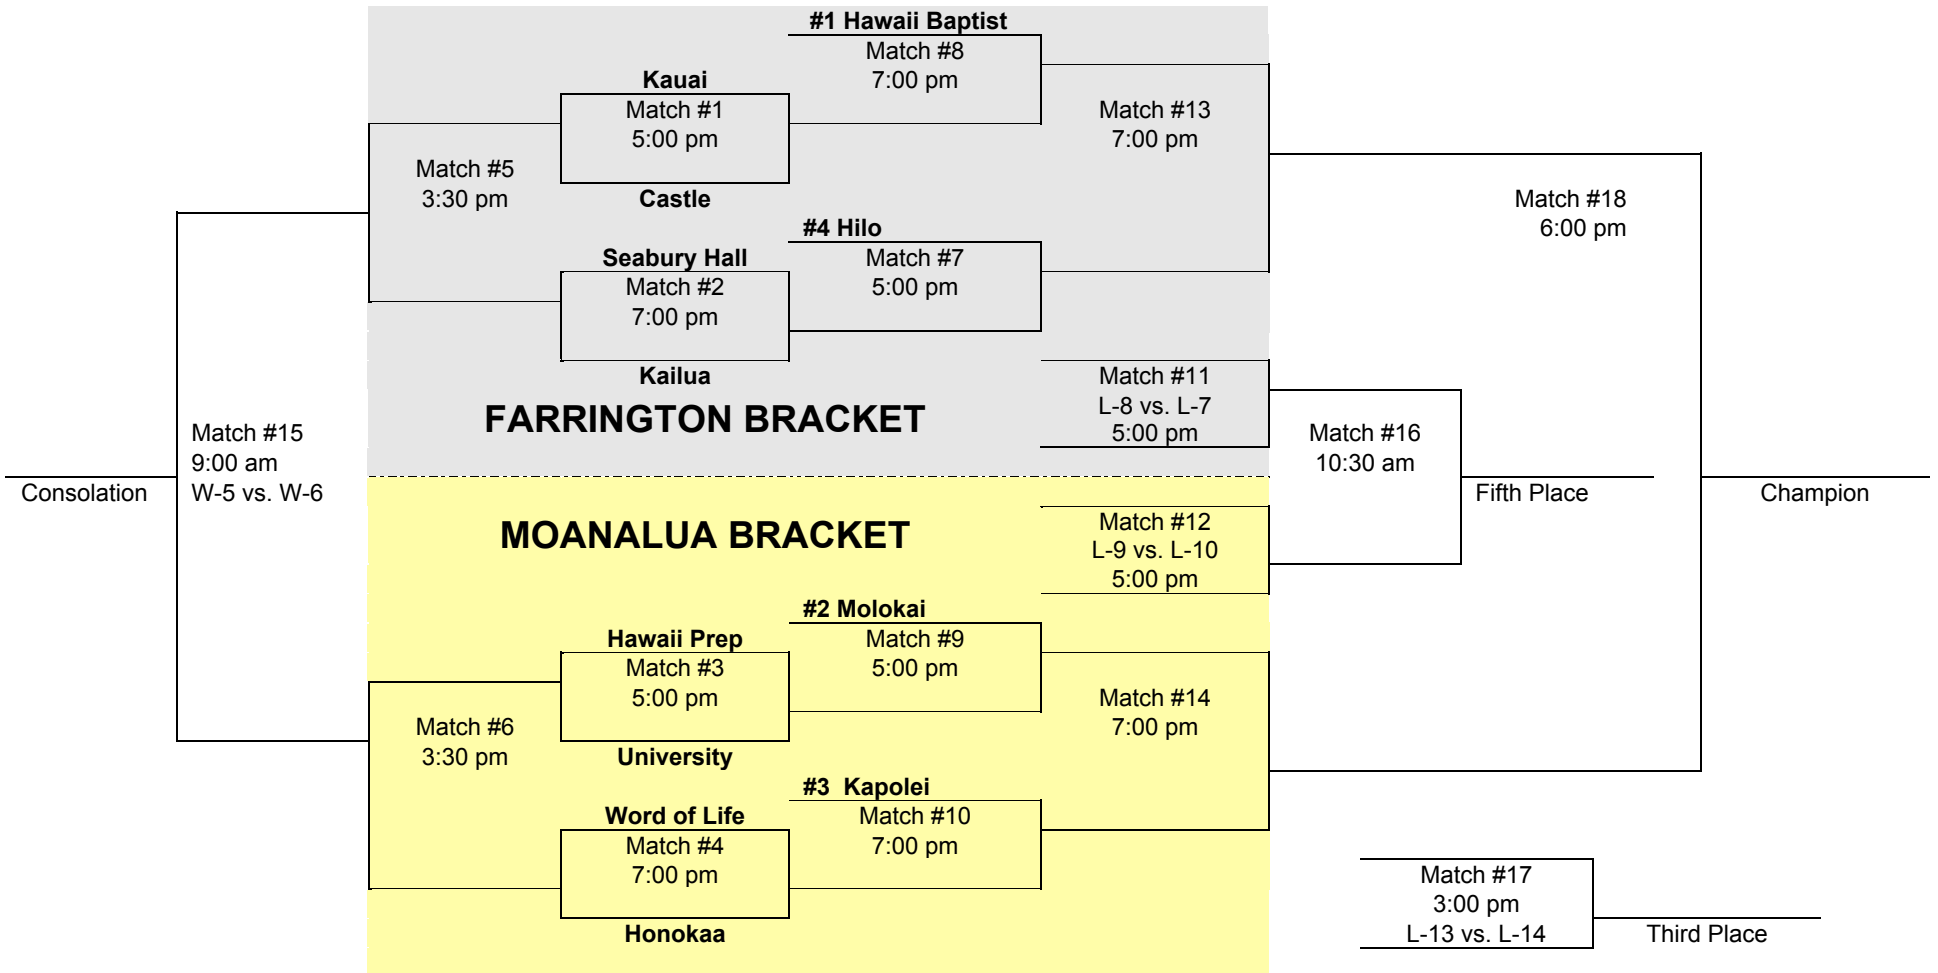

DIVISION II Girls Volleyball State Championships
November 5-8, 2008 – Farrington High / Moanalua High / Stan Sheriff Center
Presented by the Hawaii High School Athletic Association

Saturday
Nov. 8

Thursday
Nov. 6

Wednesday
Nov. 5

Thursday
Nov. 6

Friday
Nov. 7

Saturday
Nov. 8