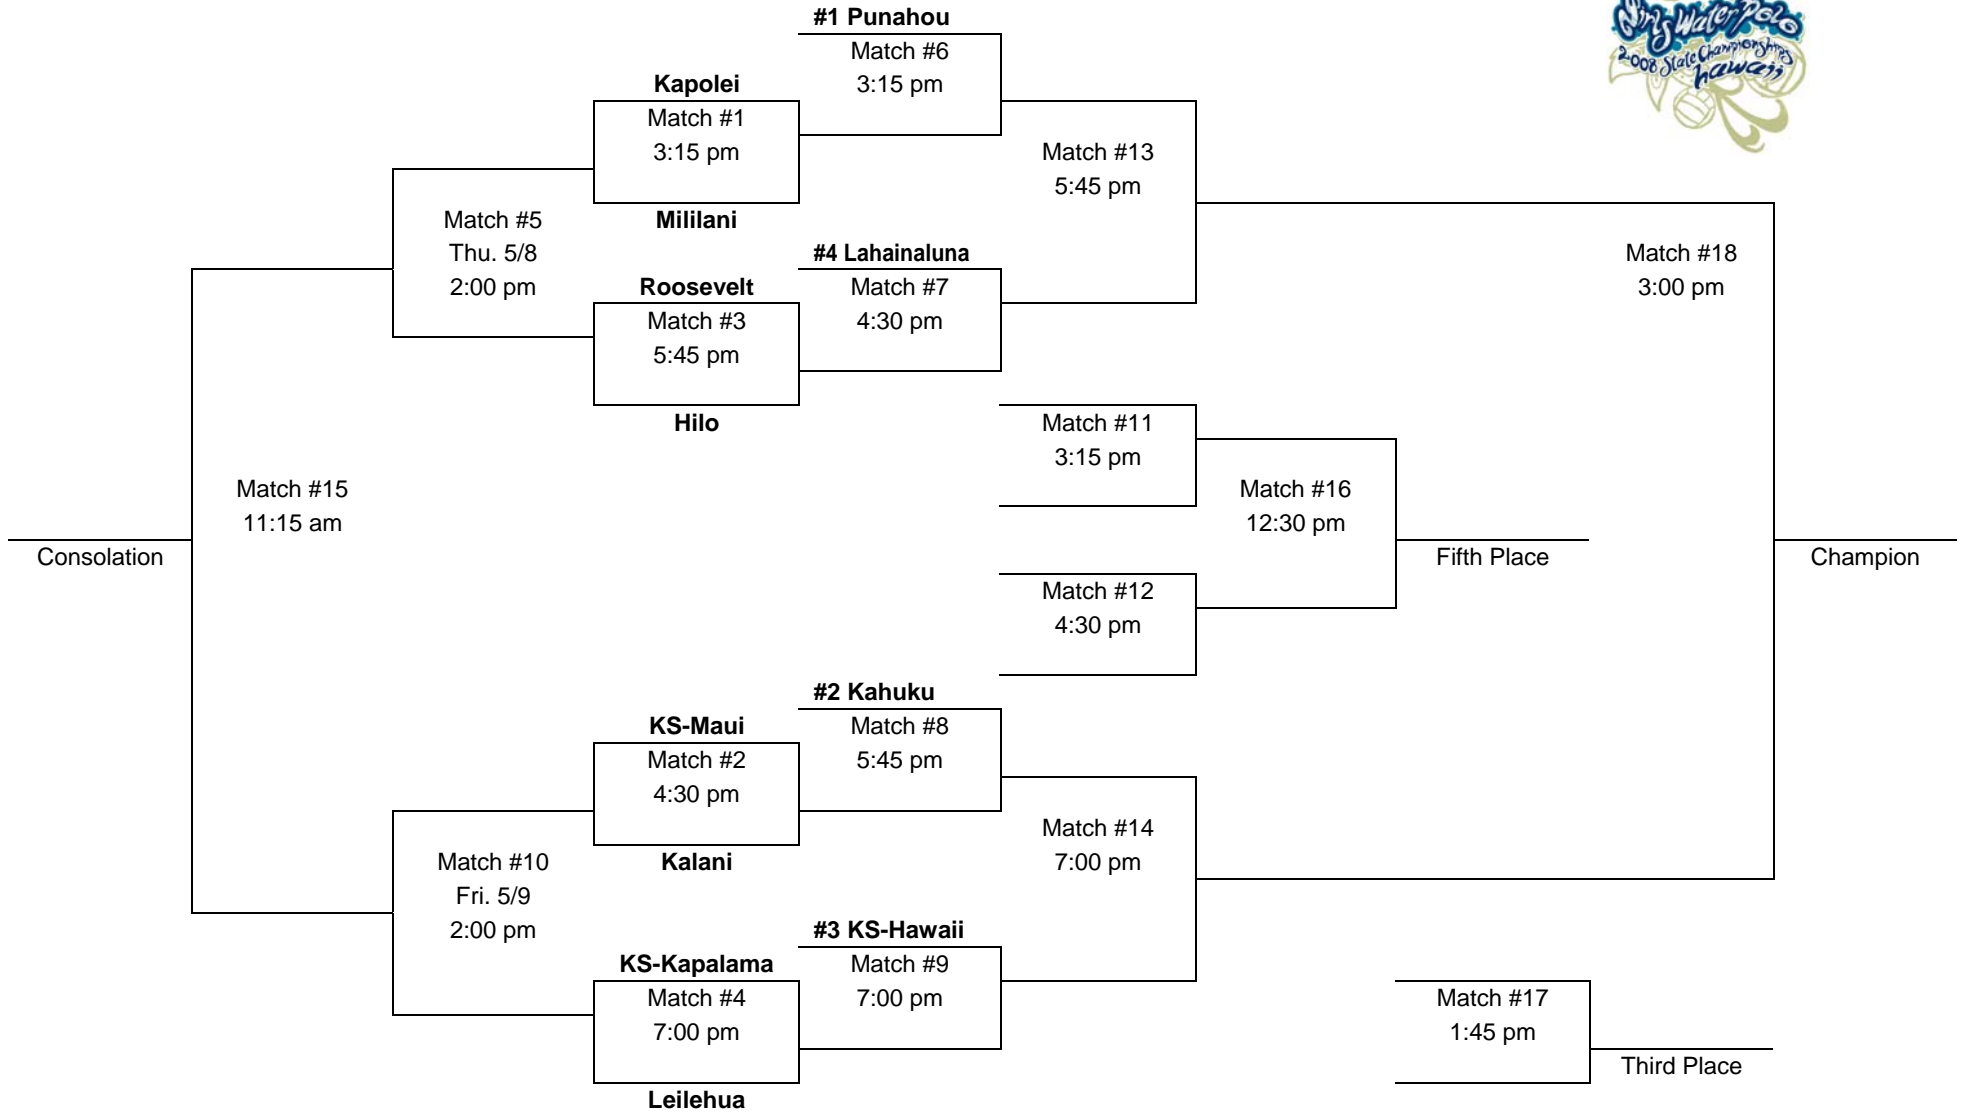

HHSAA Girls Water Polo State Championships

May 7-10, 2008

Veterans' Memorial Aquatic Center at Central Oahu Regional Park

Saturday
May 10

Thu. & Fri.
May 8 & 9

Wednesday
May 7

Thursday
May 8

Friday
May 9

Saturday
May 10

HILO VIKINGS			
Cap No.	Name	Position	Year
1G	Kaikuana, Heather	Goalie	12
2	Robinson, Emily		11
3	Kimata, Emma		10
4	Bennett, Hannah		11
5	Dawrs, Jennifer		10
6	Michaud, Coralee		11
7	Jeffrey, Nina		11
8	Carvalho, Rebecca		11
9	Avery, Eva		11
10	Kuwahara, Akela		11
11	May, Hannah		11
12	Van Heukelem, Lauren		12
13	Kerr, Lauren		09
14	Atagi, Sondra		12
15	Kaapuni, Mandy		10
16	Wainwright, Aiyanna		12
17	Camacho, Aleezah		12
18	Ojiri, Reina		12
19	Clark, Sandya		10
20	Huanga, Tevai		10
21	Montgomerie, Claire		11
13G	Atagi, Elena		10
N/A	Chambless, Kadey		09
N/A	Kapono, Lauren		09
N/A	Robinson, Lydia		10
Head Coach:			
Asst. Coaches:			

KAHUKU RED RAIDERS			
Cap No.	Name		Year
1	Ella	Aiwohi	12
2	Krea	Branco	12
3	Taniya	Sifton	12
4	Minnie	Whitford	11
5	Alohi	Bikle	11
6	Kanani	Bikle	10
7	Alex	Shea	11
8	Kelsea	Krebs	11
9	Kelsey	Wardle	12
10	Tiana	Atuaia	11
11	Rosie	Jaffurs	12
12	Gina	Ahue	12
13	Sarah	Ungureit	11
14	Janessa	Orme	12
15	Sian	Howells	10
16	Amber	AhSue	10
17	Brooke	Roy	9
18	Tahnei	Roy	9
19	Tia	Whitehead	9
20	Keola	Kahaulelio	9
Head Coach: Makana Whitford			
Asst. Coaches: Malia Johnson			

KALANI FALCONS			
Cap No.	Name		Year
2	Darlyn	Kaya	12
3	Stephanie	Suda	9
4	Brittany	Lam	11
5	Kaila	Garcia	11
6	Jessica	Prince	10
7	Poni	McGee	9
9	Niki	Noborikawa	11
14	Tina	Pulu	11
15	Alex	Rogers	9
16	Kelsey	Dannenberg	10
21	Kelly	Tanaka	9
Head Coach: Kurt Ai			
Asst. Coaches: Brian Sprouse			

KAMEHAMEHA-HAWAII WARRIORS			
Cap No.	Name	Position	Year
1	Kahea Davis	GK	12
1A	Gabby Dyer	GK	11
3	Malia Cann	F	12
4	Nani Davis	D	11
5	Emma Pelletier	F	12
6	Ariel Imoto	F	11
7	Hulali Trask	F	10
9	Kaci Rosehill	2M	12
10	Kristina Waiau	F	12
11	Ryenn Lyons	2M	9
12	Alysyn Leonard	D	12
13	Jessica Leialoha	F	9
14	Natalie Poy	F	10
16	Alexandria Pacheco	F	11
17	Kayla Stormont	F	11
18	Ohi Parker	F	11
20	Kiwa Fong	F	12
Head Coach: Dan Lyons			
Asst. Coaches: Donna Iaea-Davis, Kim Bennett			

KAMEHAMEHA-KAPALAMA WARRIORS			
Cap No.	Name	Position	Year
1	Chloe Shaw-Limary	GK	9
1	Robin Wilson	GK	12
2	Seanna Pieper-Jordan	F	12
3	Keala Gabriel	F	12
4	Emma Broderick	F	12
5	Ashlee Akeo	2M DEF	11
6	Kiley Doane	F	11
7	Kehau Ai	2M DEF	9
8	Lihau Godden	F	12
9	Annie Ilikea Snow	F	11
10	Kelia Parrilla	F	11
11	Kalahiki Long	F	12
13	Remy Hirai	F	11
15	Mia Wai	F	12
17	Nanea Fujiyama	Hole/F	11
Head Coach: Kelli Billish Fitter			
Asst. Coaches: Polly Ai, Jennifer Hohl			

KAMEHAMEHA-MAUI WARRIORS			
Cap No.	Name	Position	Year
1	Kanoelani Steward	GK	12
3	Miken Souza		12
4	Kaleiopia Guth		9
5	Hulali Delima		12
8	Samantha Beerman		11
9	Kaio Tubera		9
10	Kaulana Ane		9
11	Kaleiilima Holt		10
12	McKenzie Moniz		9
14	Su Lun Guth		12
15	Kainoa Kaiaokamalie		11
16	Corynne Kawaiaea		12
17	Keely Hassett		11
19	Larissa Nakamitsu		11
20	Victoria-Elle Crozier		10
21	Allyn Kalaiwaa		10
7/1A	Taylissa Joaquin	GK	12
Head Coach: Stan Zitnik			
Asst. Coaches: Leo Delatori