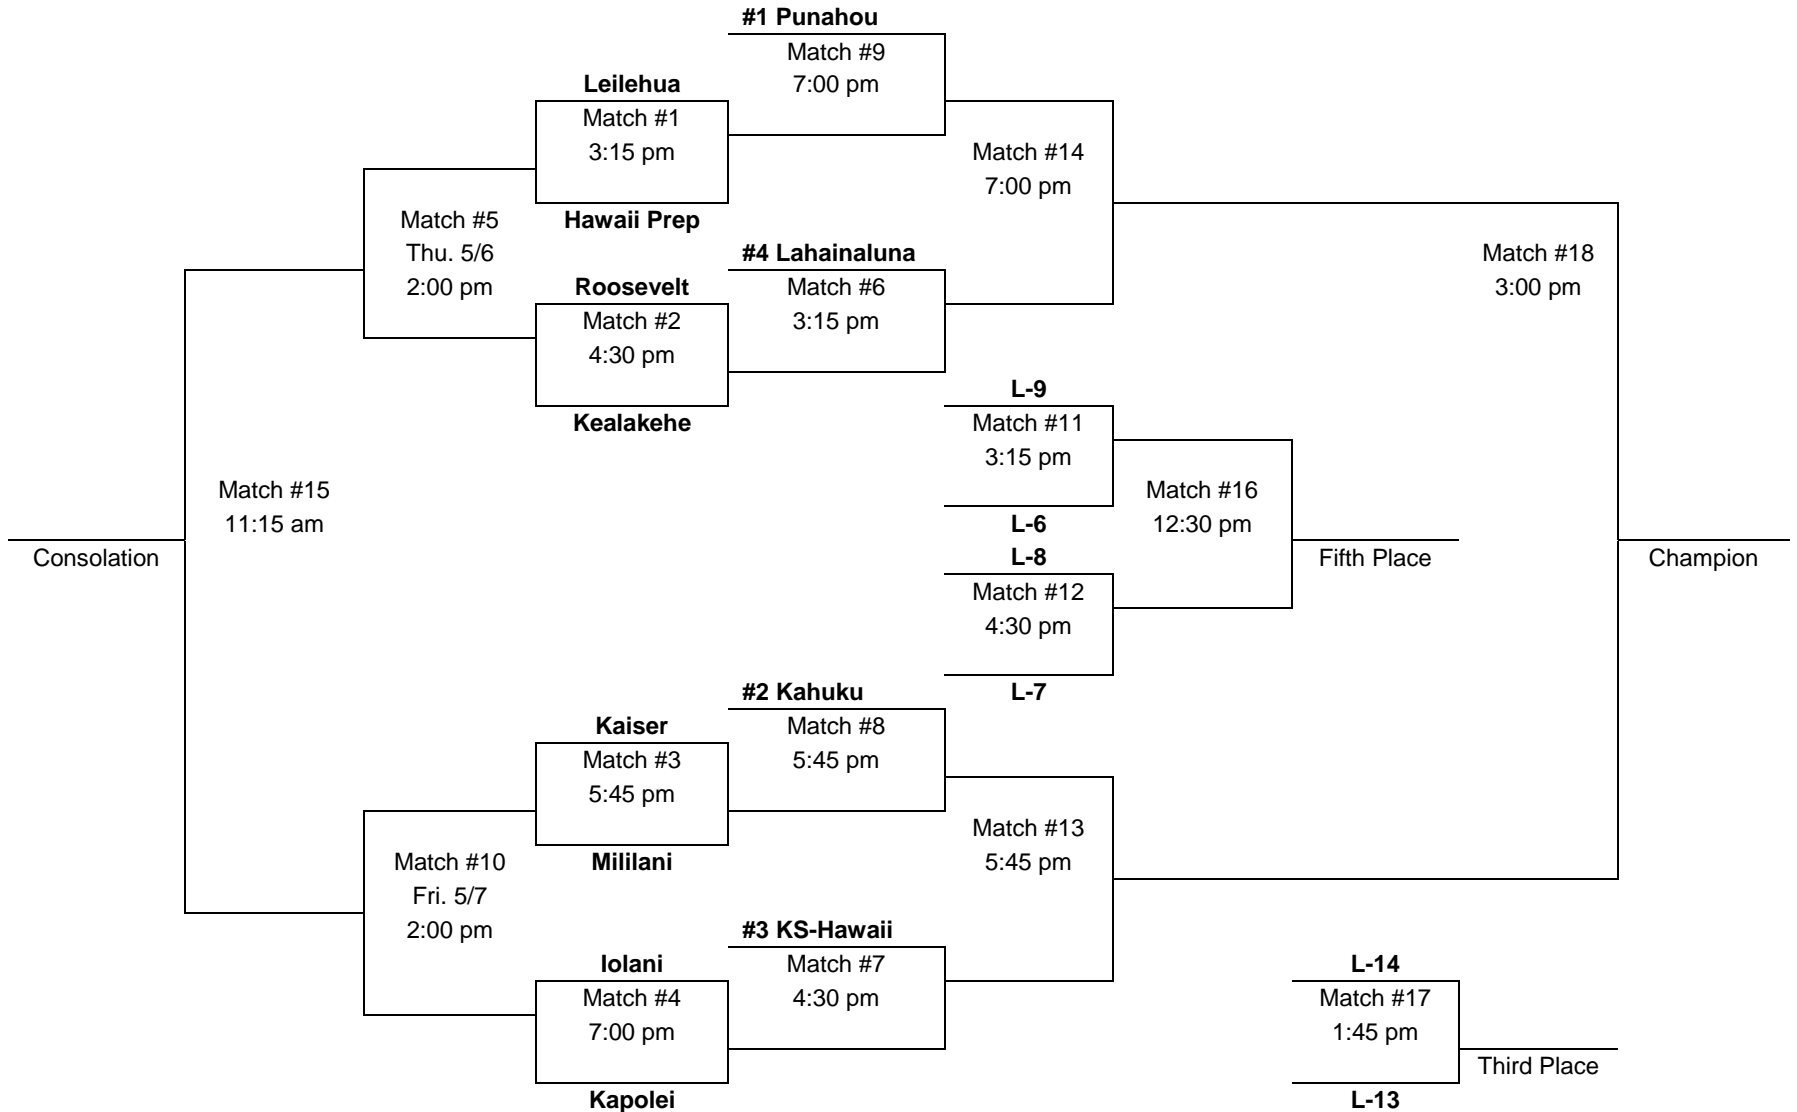

HHSAA Girls Water Polo State Championships

Wednesday – Saturday, May 5-8, 2010

Veterans' Memorial Aquatic Center at Patsy T. Mink Central Oahu Regional Park

Saturday
May 8

Thu. & Fri.
May 6 & 7

Wednesday
May 5

Thursday
May 6

Friday
May 7

Saturday
May 8

HAWAII PREP KA MAKANI			
Cap No.	Name	Position	Year
1 & 6	Tori Campbell		10
1a & 21	Angel Wu		11
2	Bhillie Luciani		9
3	Madi DiZinno		11
4	Lauren Holdcroft		11
5	Melanie Ulrich		12
7	Aniela Chertavian		10
8	Yuki Ainge		10
9	Katie Ho		11
10	Jhernie Evangelista		11
11	HanaSara Ito		11
12	Katy Pacheco		10
13	Alohi Nakachi		11
15	Emily Evans		9
16	Julia Brotman		12
18	Bridget Walker		12
Head coach: Tanya Everts			
Asst. coach: Kristin Dahlquist			

IOLANI RAIDERS			
Cap No.	Name	Position	Year
1	Butters, Erica	Goalkeeper	10
2	Kheradpey, Shireen	Attacker	11
3	Ohira, Kelsey	2MD	11
4	Carlile, Sarah	Attacker	10
5	Kusao, Skye	Utility	12
6	Silva, Nicolette	Attacker	10
7	Wong, Lauren	Attacker	11
9	Nagata, Kelcie Lei	Attacker	12
11	Cowan, Kelia	Attacker	11
12	Bystrom Pino, Bianca	2MO	11
13	Yamashiroya, Jodie	Utility	12
Head coach: Ian Kusao			
Asst. coaches: Linda Look, Neil Kuioka, Taryn Horner			

KAHUKU RED RAIDERS			
Cap No.	Name	Position	Year
1	Penn Anderson	GK	11
1A	Kayla Chang	GK	9
2	Alex Shea	DR	12
3	Tahnei Roy	HS	11
4	Brie Shea	DR	9
5	Keola Kahaulelio	Util	11
6	Kanani Bikle	DR	12
7	Marissa Del Ray	DR	12
8	Ali Forgerson	DR	12
9	Kallee Krebs	DR	10
10	Brooke Roy	Util	11
11	Mikayla Kloppel	DR	10
13	Ellie Ragan	DR	9
14	Kristan Pitt	DR	10
15	Angela Del Ray	DR	9
16	Kalani Richeson	DR	9
17	Shea Yester	DR	9
18	Kendall Krebs	HS	11
19	Ellie Williams	DR	9
20	Jenny Lowe	DR	9
21	Ariel Peterson	DR	9
Head coach: Makana Whitford			
Asst. coach: Trent Johnson			

KAISER COUGARS			
Cap No.	Name	Position	Year
2	Huber, Leah	Driver	10
3	Alumbaugh, Anela	Driver	12
4	Huber, Angela	Utility	11
5	Rey, Tiana	Utility	9
6	Johnston, Ashlyn	Utility	9
7	Lilly, Vanessa	Goalie	12
9	Valentino, Elizabeth	Goalie	9
10	Bauman, Kelsea	Set	12
11	Motohashi, Julia	Set	12
12	Okamura, Jessica	Utility	11
13	Ah Sing, Hope	Utility	12
14	Gongob, Randi	Driver	10
15	Owen, Rachel	Utility	11
16	Arita, Makenzie	Utility	9
18	Lilly, Kalen	Utility	10
19	Fox, Kira	Driver	9
20	Hamby, Kirra	Utility	9
21	Watkins, Jessica	Driver	9
22	Cantrell, Meleanaonamanu	Set	11
23	Frommer, Jordan	Goalie	10
24	Swanson, Celina	Goalie	12
25	Peneku, Kaiana	Utility	9
26	Durham, Haley	Utility	10
27	Burke, Tyler	Utility	10
Head coach: Reinhardt LaiHipp			
Asst. coaches: Sean Barrett, Sherri Barrett			

KAMEHAMEHA-HAWAII WARRIORS			
Cap No.	Name	Position	Year
1	Wong, Mikella	GK	12
2	Haunga, Tevai	AT	12
3	Arquero, Keala	AT	11
4	Mata, Issha	AT	9
5	Hiro, Tori	AT	10
6	Petner, Emma	CD	11
7	Trask, Hulali	AT	11
8	Kekauoha, Sarah	AT	12
9	Fratinaro, Michelle	AT	9
10	Osburn, Alexia	AT	10
11	Lyons, Ryenn	C	11
12	Krzyska, Kiana	AT	10
13	Leialoha, Jessica	AT	11
14	Poy, Natalie	AT	12
15	Ortiz, Nicole	AT	11
16	Plunkett, Sydney	C	9
17	Kaupu, Tawanaka	AT	9
18	Imoto, Paula	AT	9
19	Manoha, Alyssa	AT	12
Head coach: Dan Lyons			
Asst. coach: Donna Iaea-Davis			

KAPOLEI HURRICANES			
Cap No.	Name	Position	Year
1	Reyes, Summer	GK	10
1A	Bonn, Kaili	GK	12
2	Salas-Selem, Bethanie	Ult	12
3	Hanevold, Alysha	Utl	9
4	Talion, Nicole	Ult	12
5	Kennedy, Taylor	Ult	9
6	Fuerst, Ashley	Utl	10
7	Callejo, Kiana	Dr	12
8	Payongayong, Joann	Ult	12
9	Banagan, Vanessa	2M	12
10	Rapoza, Jamie	2M	11
11	Jamora, Madeline	Dr	11
13	Johnasen, Danielle	Dr	9
Head coach: Dexter Lee			
Asst. coaches: Dawn Homont, Brian Beck, Ashlie Salas-Selem, Krilin Young