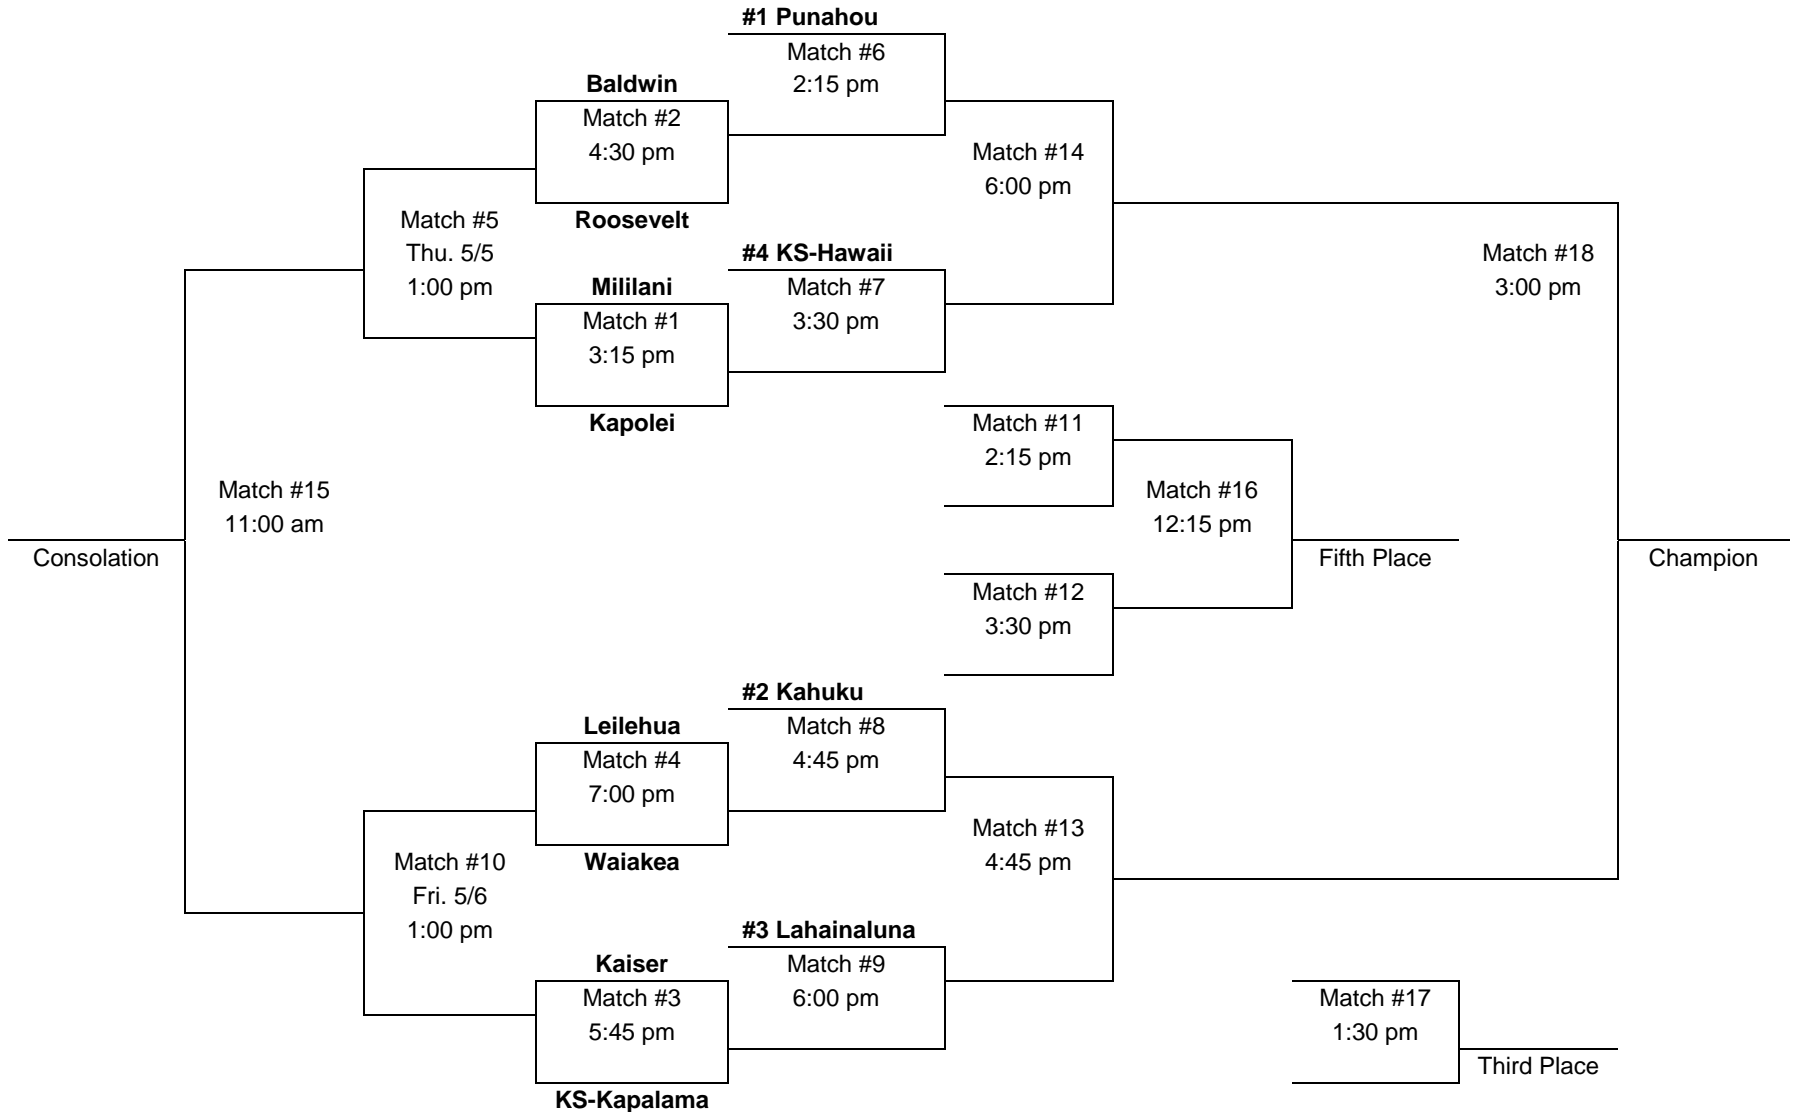

Friday  
May 6

Saturday  
May 7

<b>BALDWIN BEARS</b>			
Cap No.	Name	Position	Year
1	Katrina, Mooers	Goalie	10
2	Sophia, Boggs	Utility	9
3	Lori, Nishikawa	Utility	12
4	Alison, King	Driver	12
5	Hanna, Cole	Utility	10
6	Christina, Patao-Torres	2M Set	10
7	Kristi, Kim	Driver	11
8	Raquel, Zane	Utility	11
9	Alaea, Weber	Utility	9
10	Deme, DeShayne	Utility	10
11	Shanice, Saito	2M Set	12
12	Khaila, Boneza	Utility	9
13	Jazzmine, Harmon	Goalie	10
14	Reasons, Abordo-Nakoa	Utility	11
15	Hoapili, Kealoha	Utility	12
16	Karli, Mendes	Utility	11
17	Kiana, Siliado	2M Set	12
18	Caitlin, Curammeng	Driver	12
20	Alyssa, Waki	Driver	10
21	Cheyene, Morrin	Driver	12
Head coach: Stan Zitnik			
Asst. coach: Francis Kealoha			