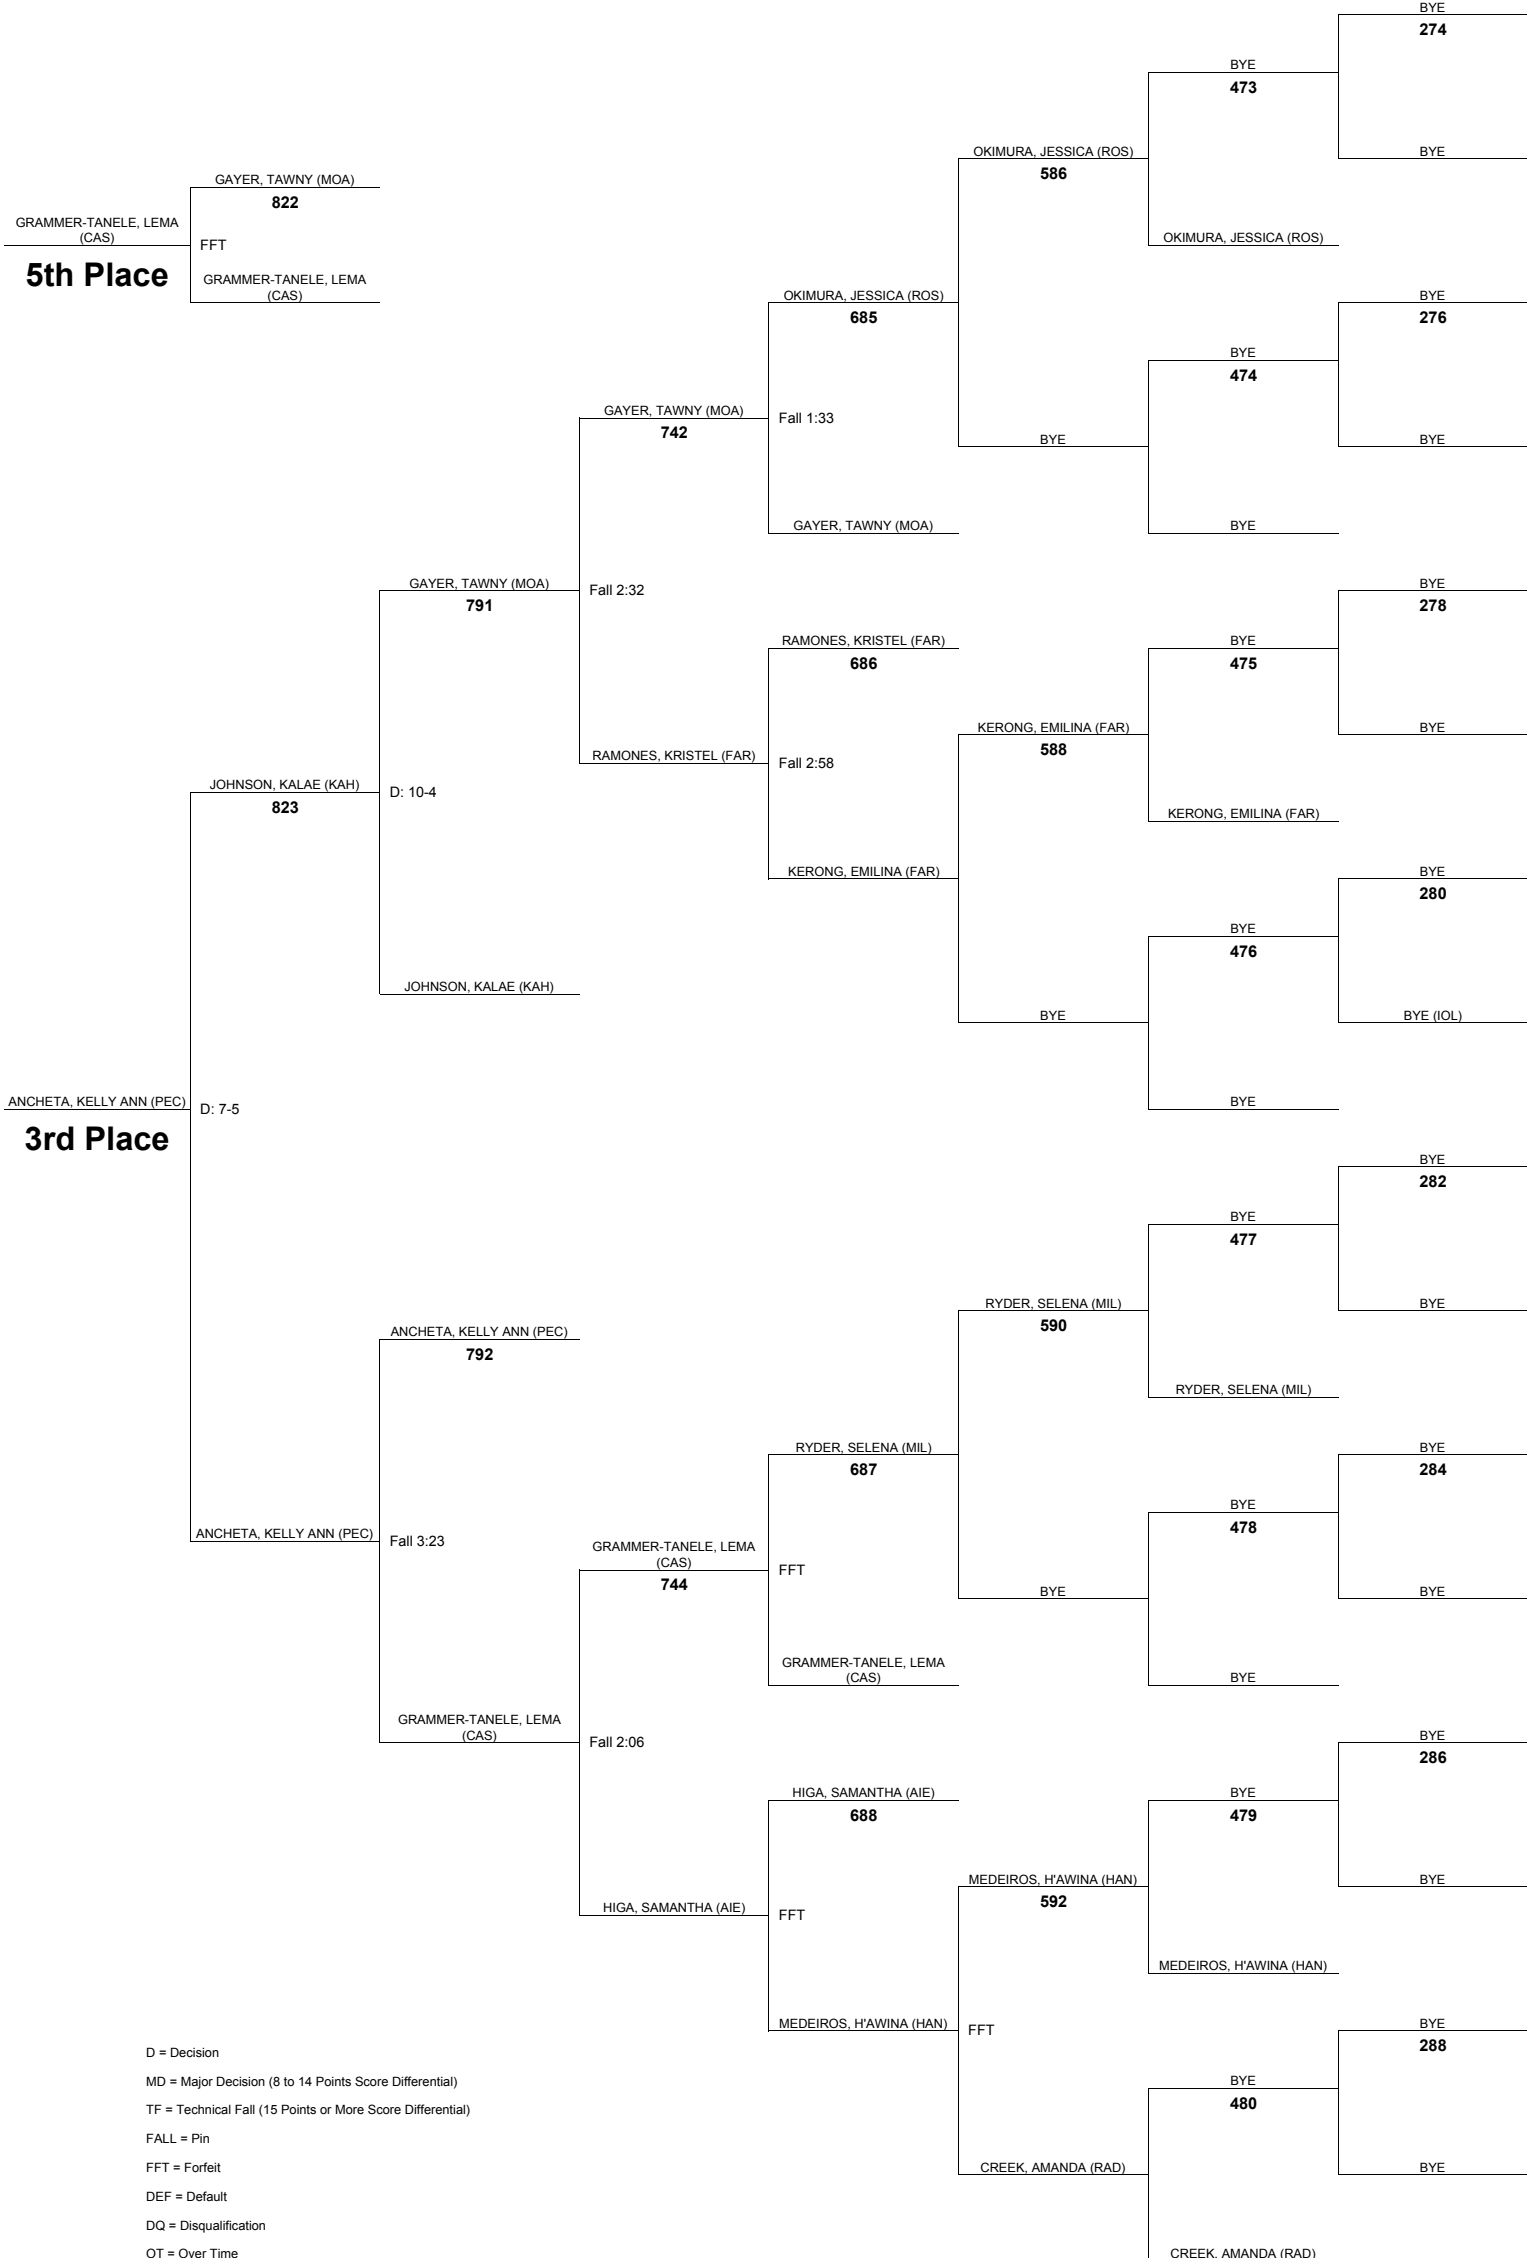

HAWAII WRESTLING OFFICIALS ASSOCIATION 2008 SCHOLARSHIP TOURNAMENT (GIRLS)

WEIGHT CLASS

114

Consolation Finals   Consolation Semi-Finals   Consolation Qtr-Finals   Consolation Rnd 4   Consolation Rnd 3   Consolation Rnd 2   Consolation Rnd 1

D = Decision
MD = Major Decision (8 to 14 Points Score Differential)
TF = Technical Fall (15 Points or More Score Differential)
FALL = Pin
FFT = Forfeit
DEF = Default
DQ = Disqualification
OT = Over Time