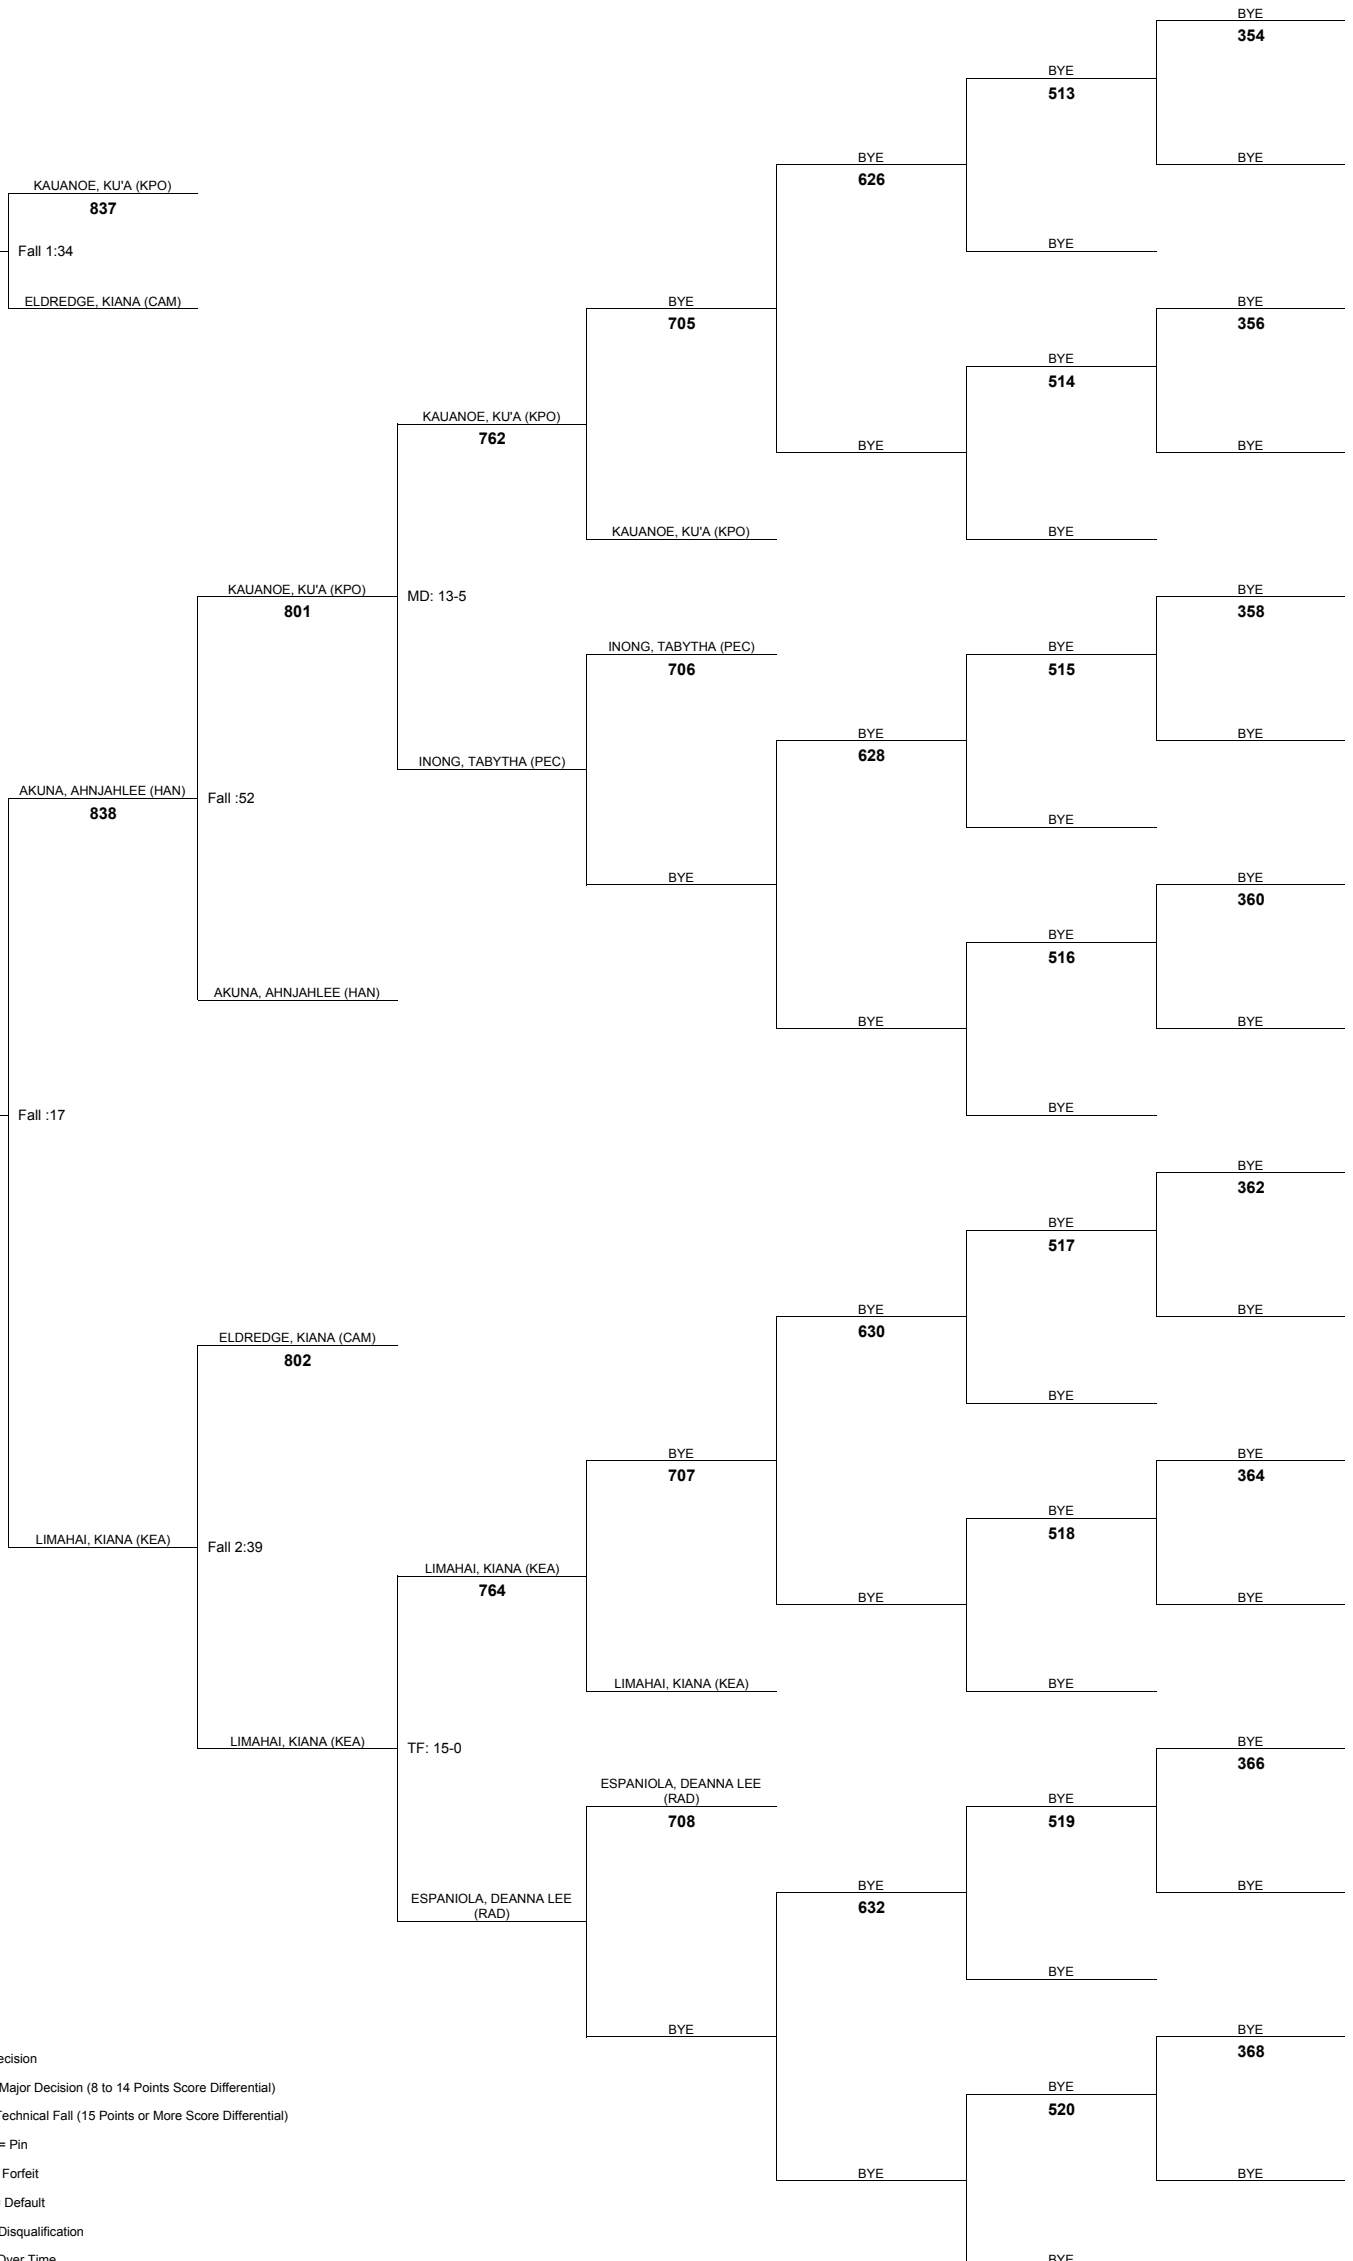

HAWAII WRESTLING OFFICIALS ASSOCIATION 2008 SCHOLARSHIP TOURNAMENT (GIRLS)

WEIGHT CLASS

155

Consolation Finals

Consolation Semi-Finals

Consolation Qtr-Finals

Consolation Rnd 4

Consolation Rnd 3

Consolation Rnd 2

Consolation Rnd 1

5th Place

3rd Place

- D = Decision
- MD = Major Decision (8 to 14 Points Score Differential)
- TF = Technical Fall (15 Points or More Score Differential)
- FALL = Pin
- FFT = Forfeit
- DEF = Default
- DQ = Disqualification
- OT = Over Time