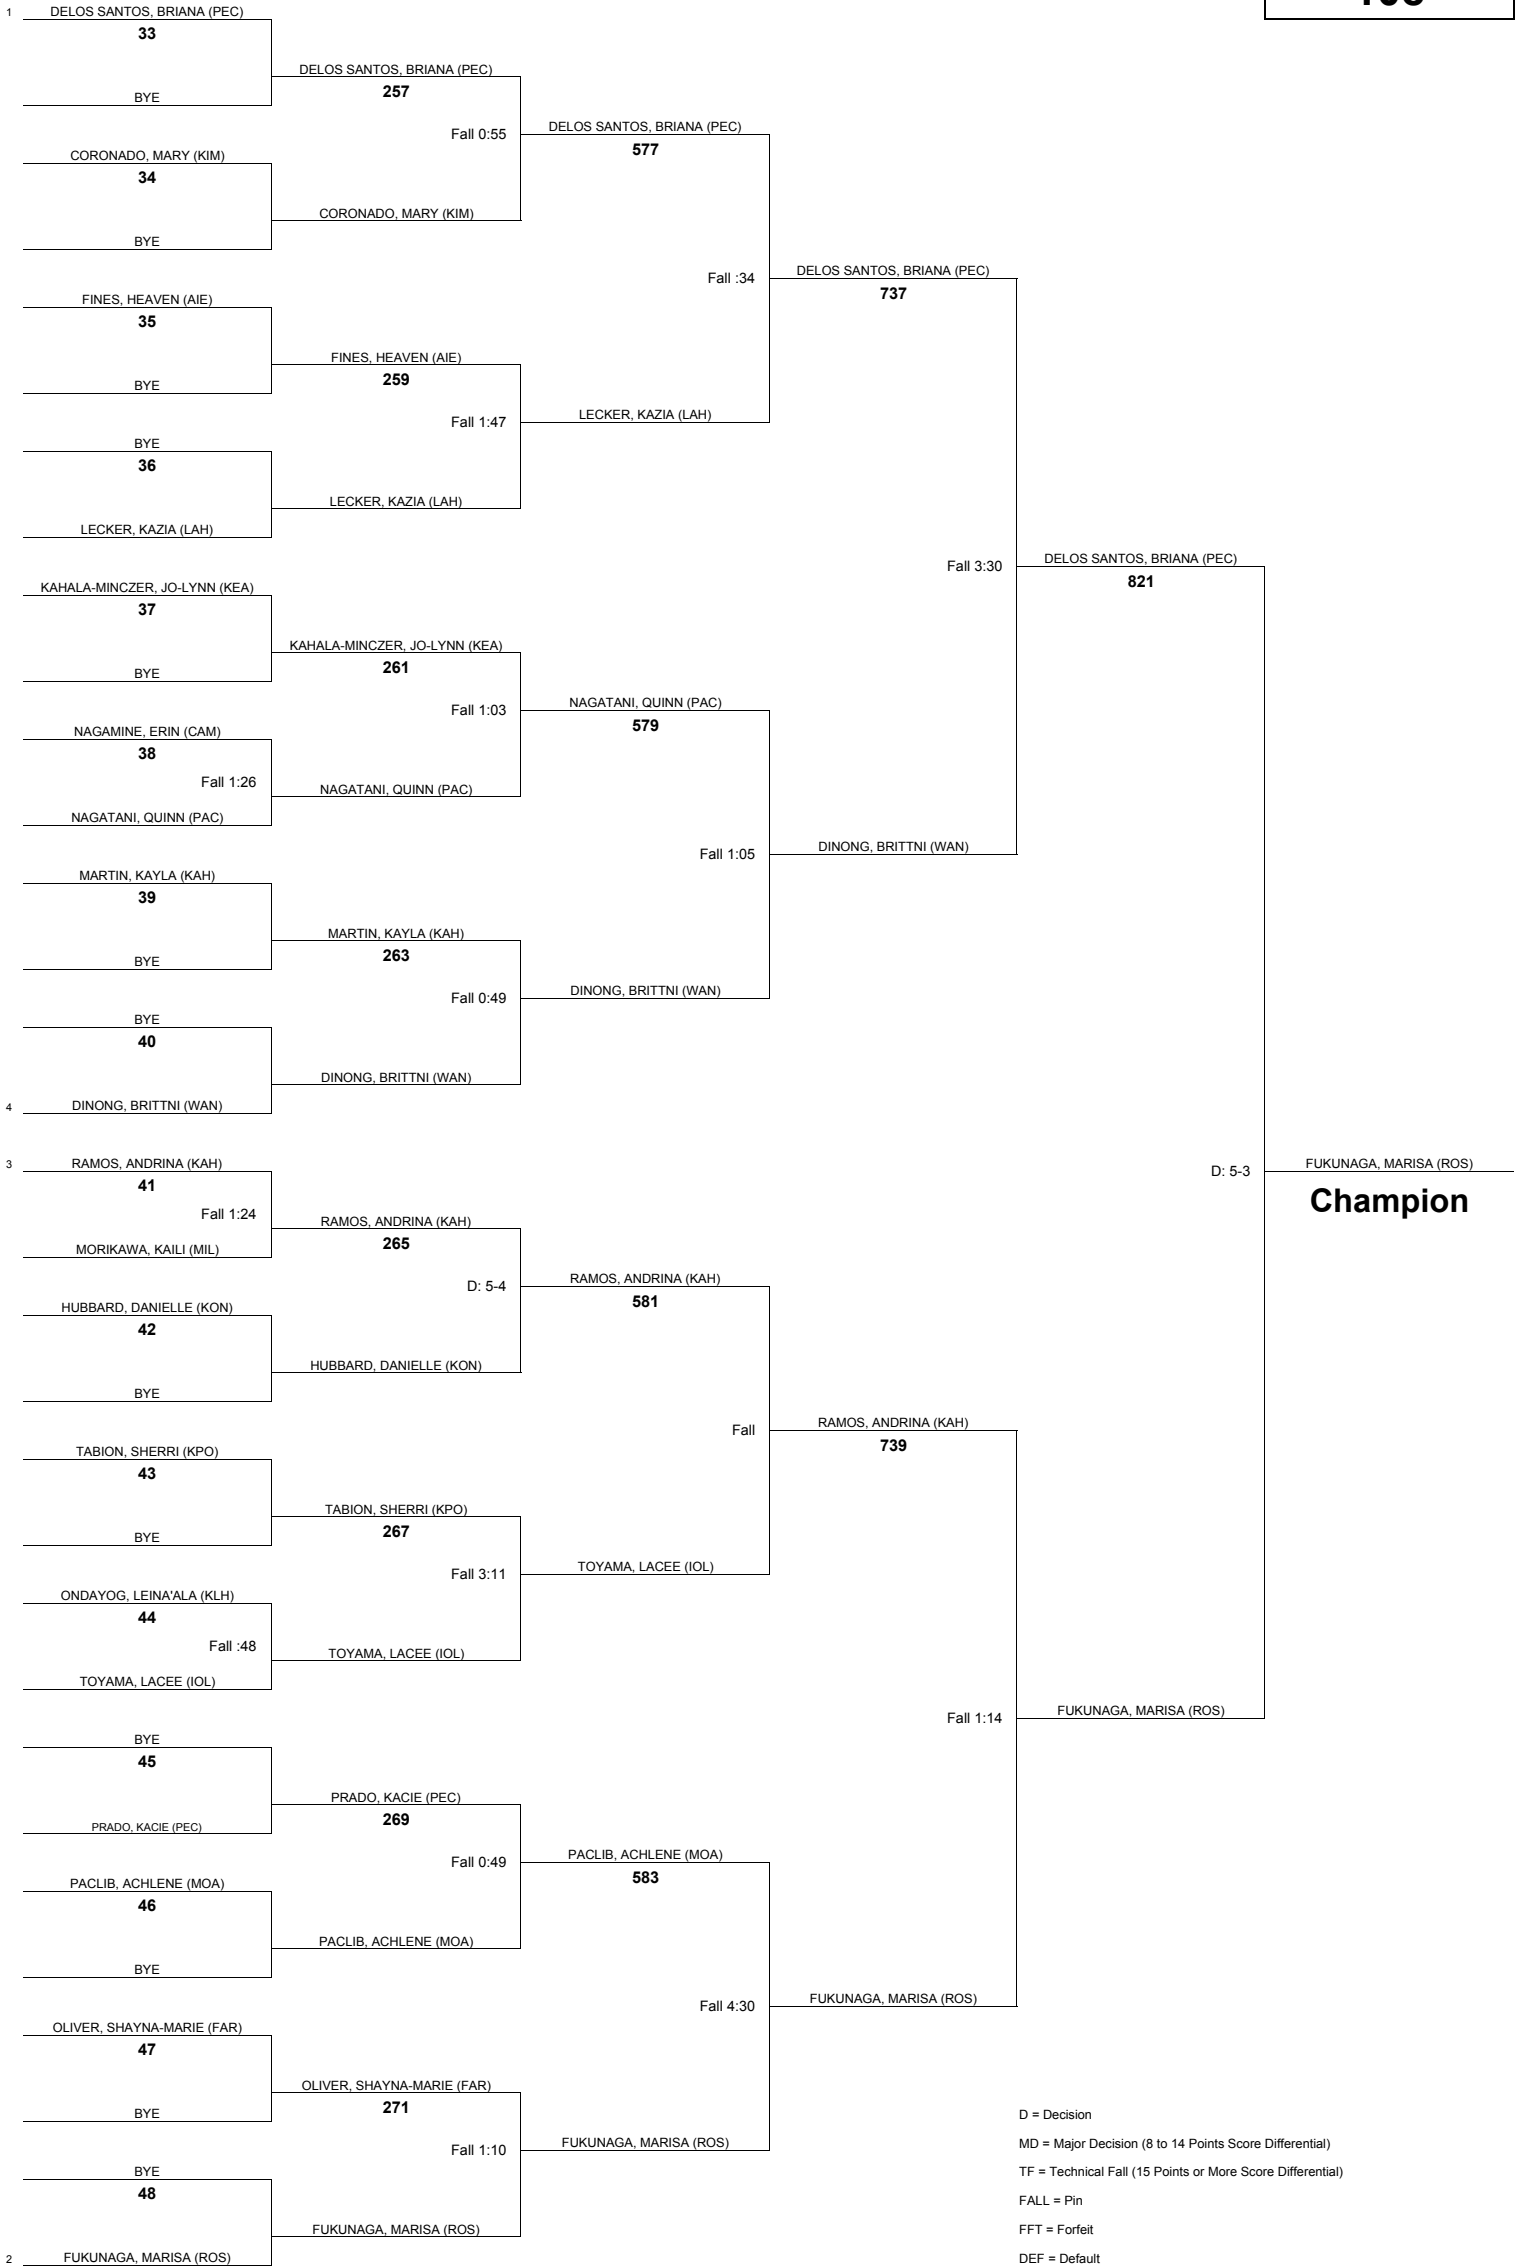

D = Decision  
 MD = Major Decision (8 to 14 Points Score Differential)  
 TF = Technical Fall (15 Points or More Score Differential)  
 FALL = Pin  
 FFT = Forfeit  
 DEF = Default  
 DQ = Disqualification  
 OT = Over Time