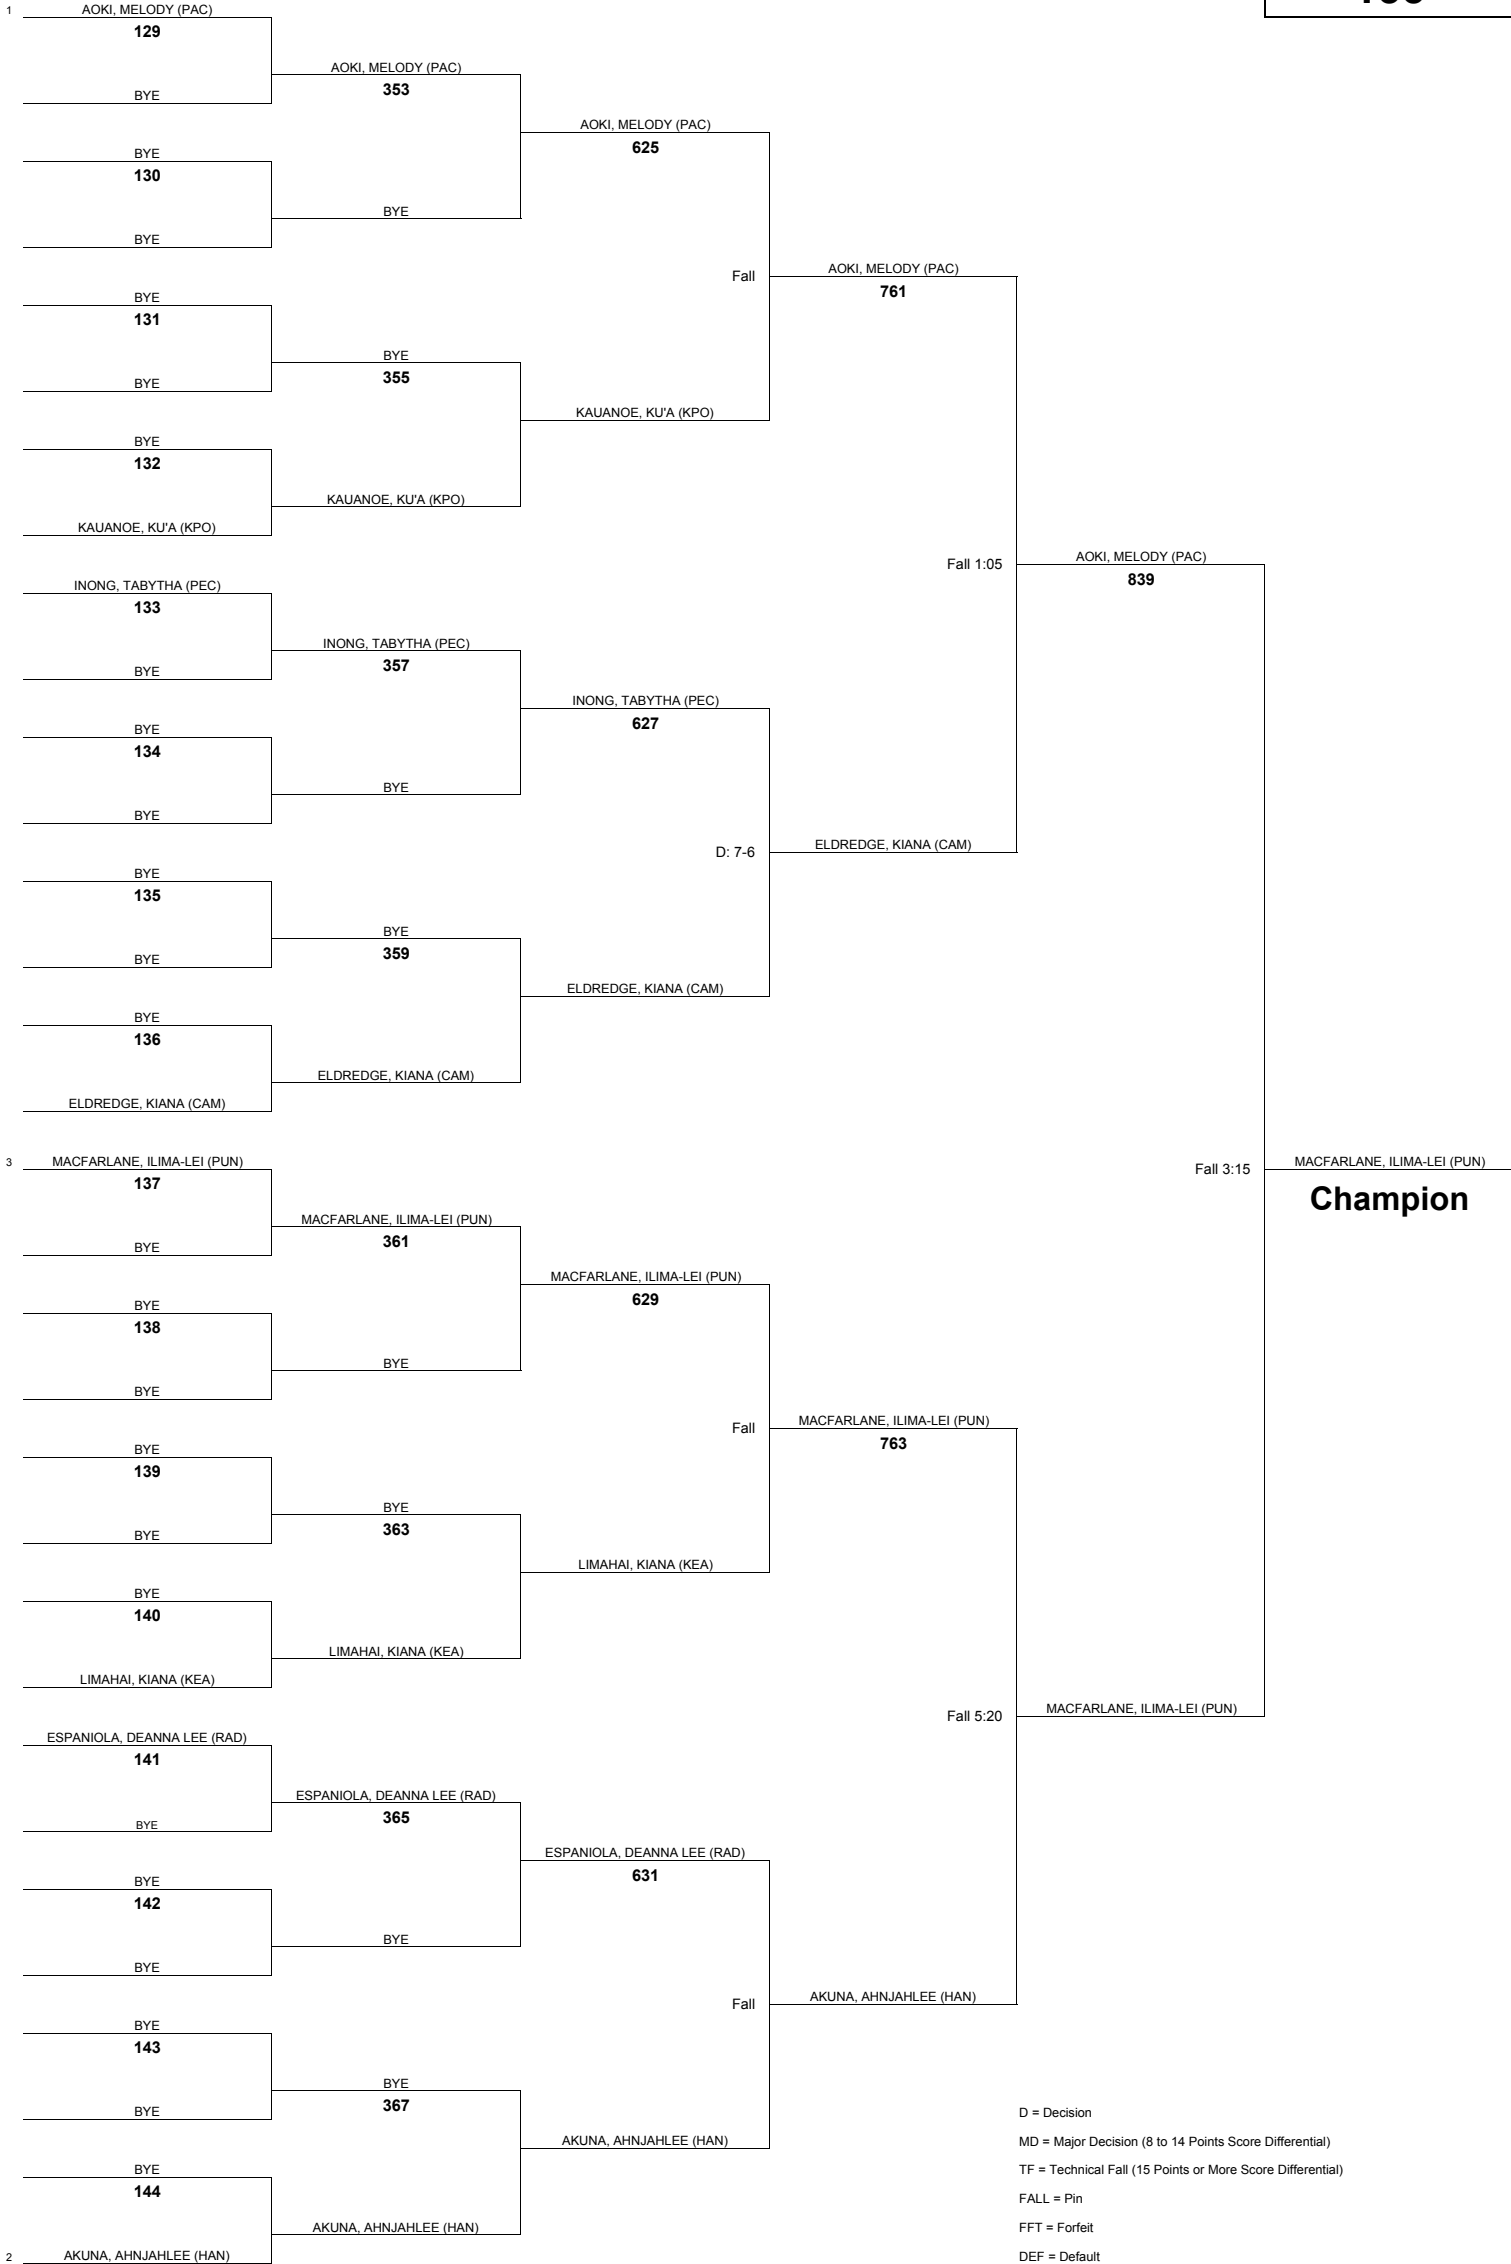

# HAWAII WRESTLING OFFICIALS ASSOCIATION 2008 SCHOLARSHIP TOURNAMENT (GIRLS)

Championship Rnd 1

Championship Rnd 2

Championship Qtr Finals

Championship Semi-Finals

Championship Finals

**WEIGHT CLASS**

155