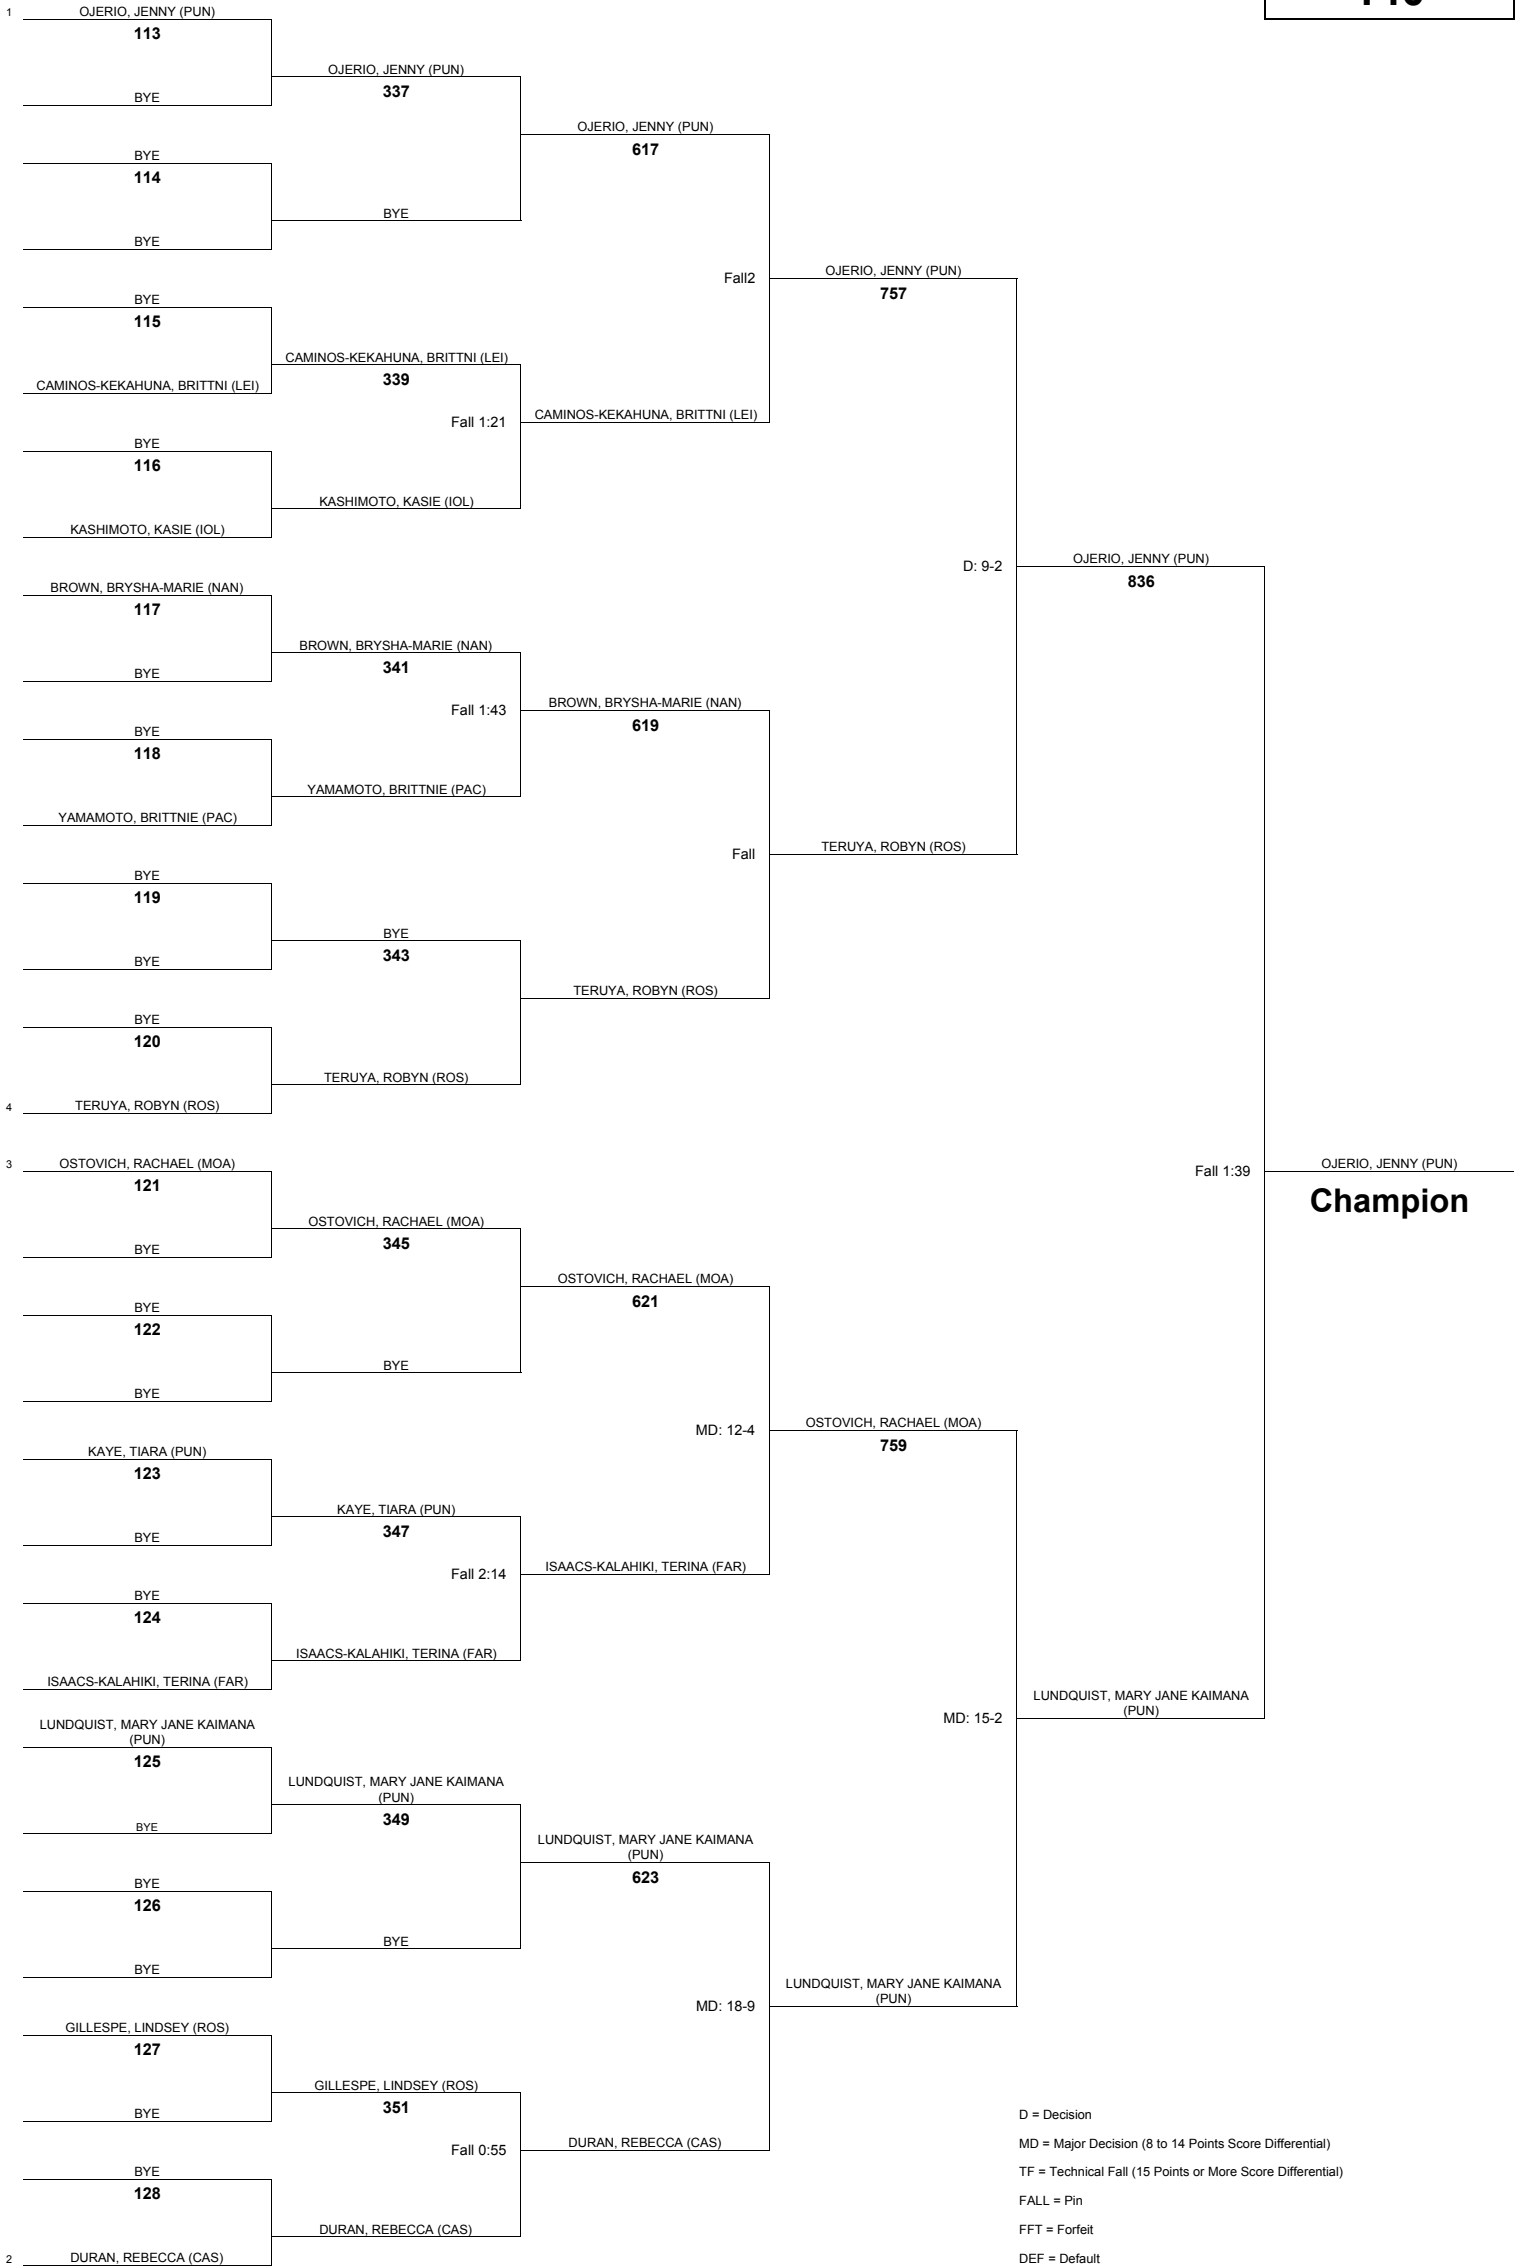

# HAWAII WRESTLING OFFICIALS ASSOCIATION 2008 SCHOLARSHIP TOURNAMENT (GIRLS)

Championship Rnd 1

Championship Rnd 2

Championship Qtr Finals

Championship Semi-Finals

Championship Finals

**WEIGHT CLASS**

**140**