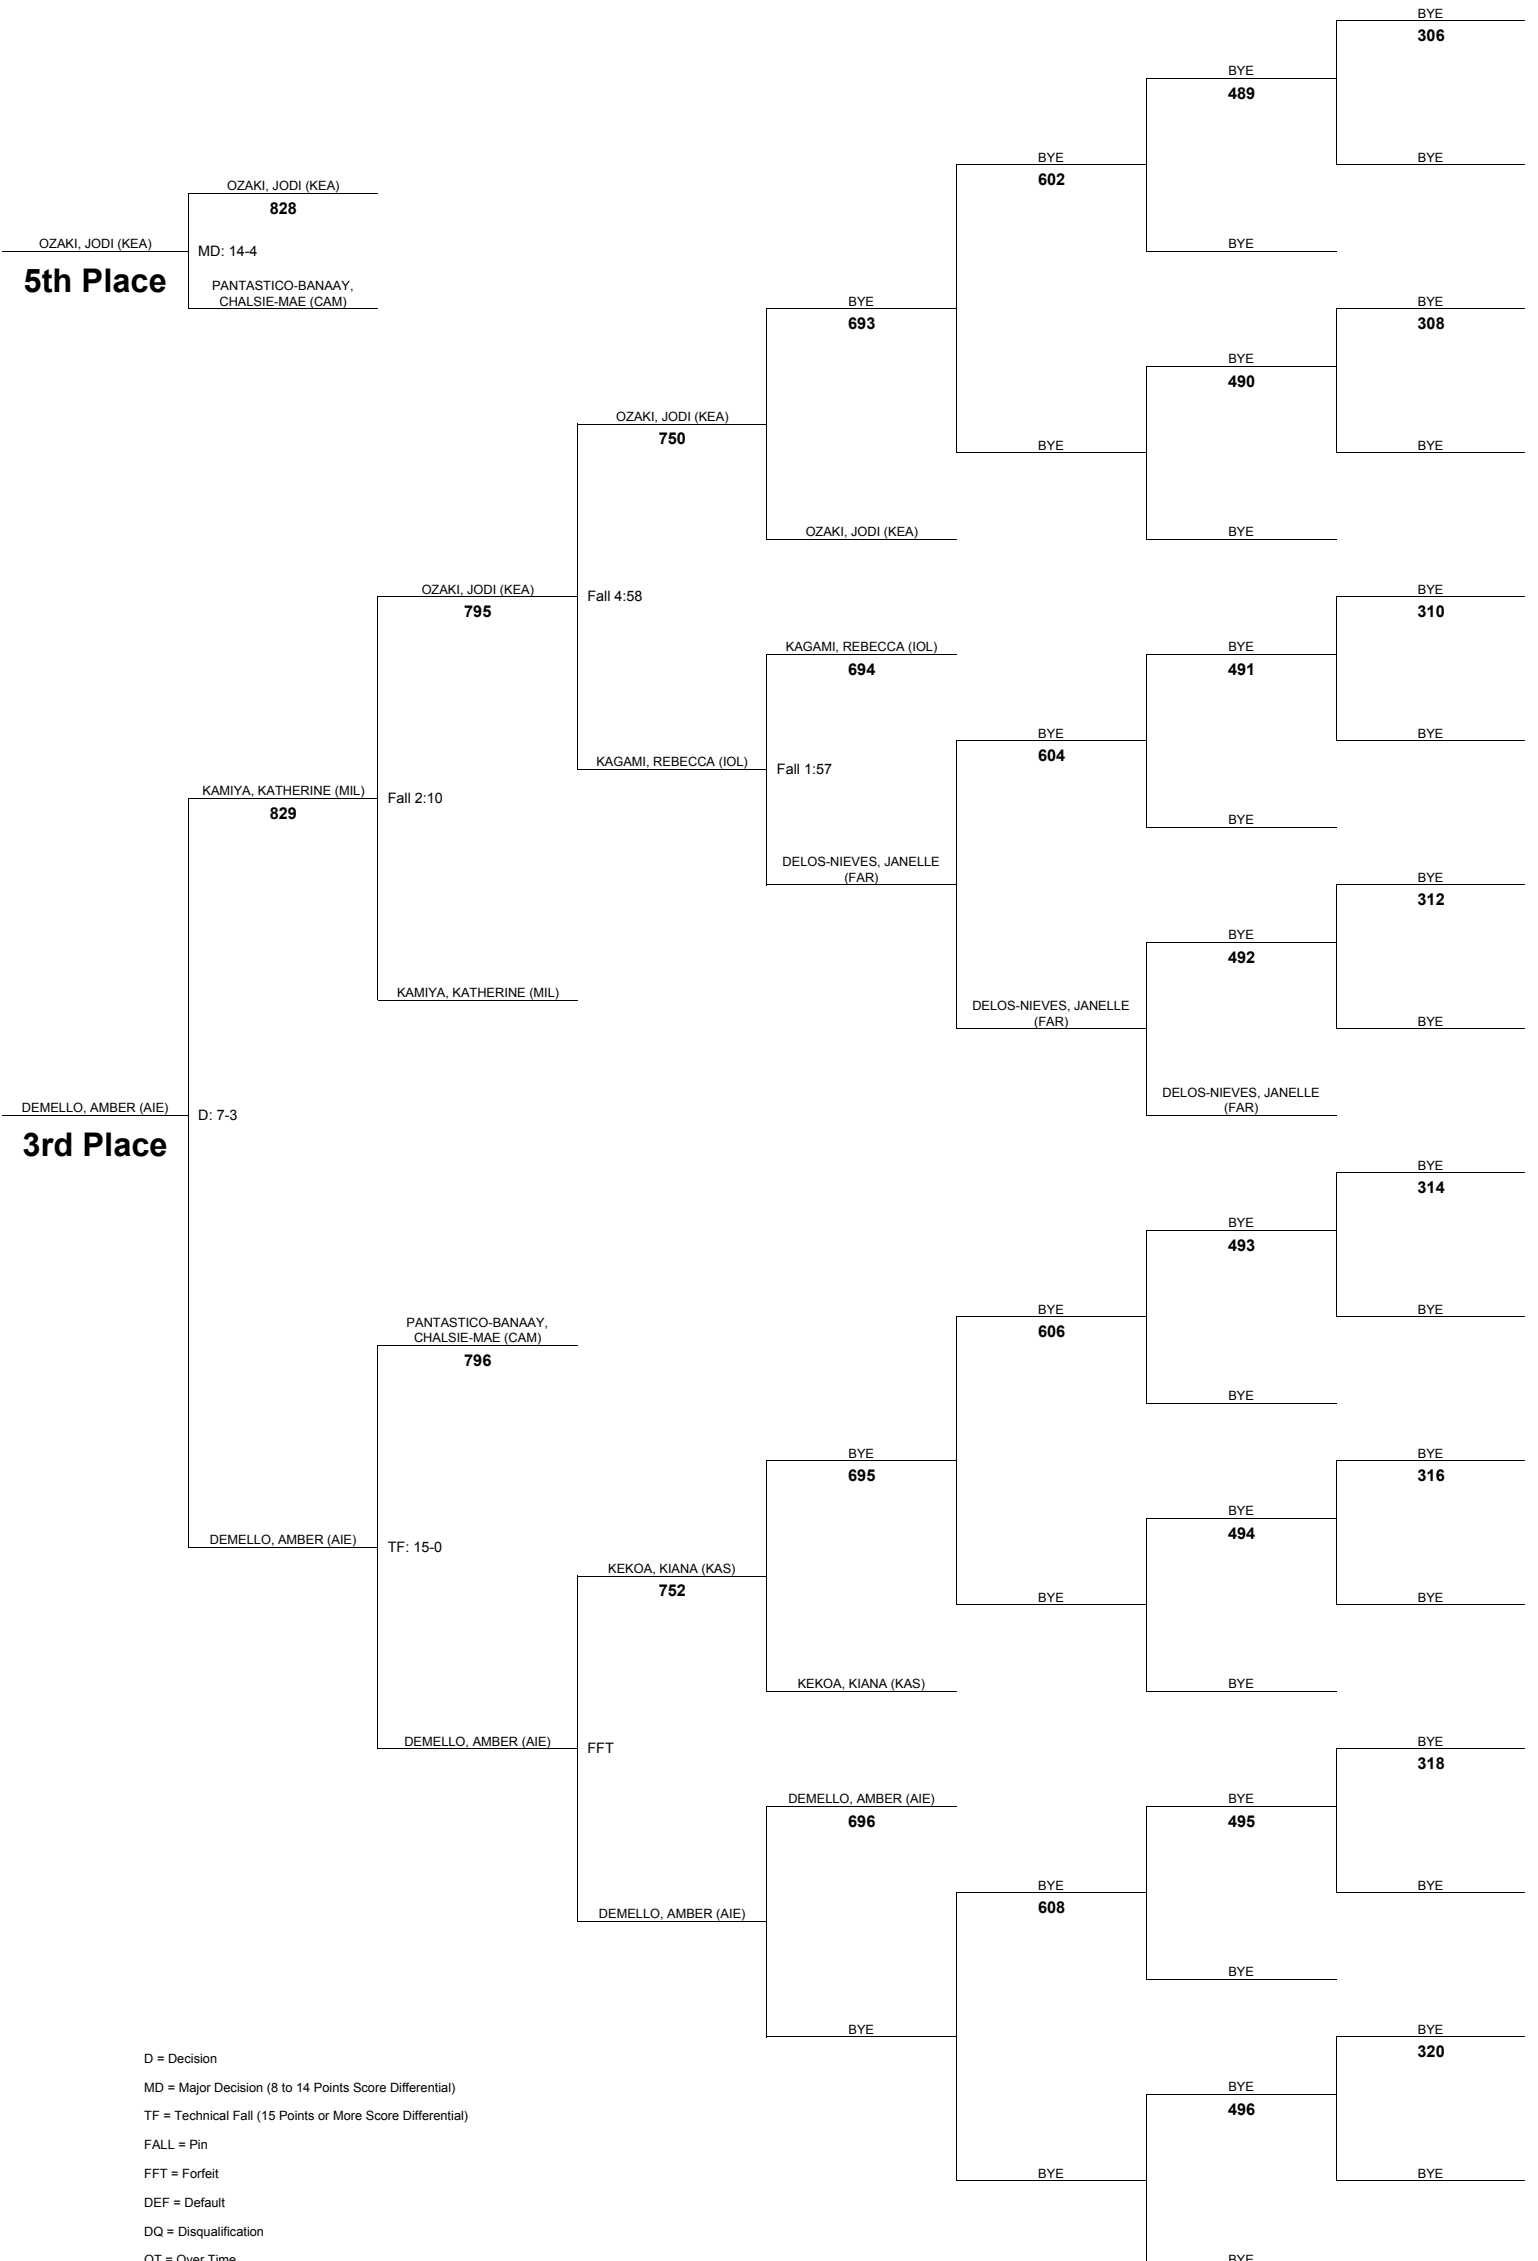

HAWAII WRESTLING OFFICIALS ASSOCIATION 2008 SCHOLARSHIP TOURNAMENT (GIRLS)

WEIGHT CLASS

125

Consolation Finals

Consolation Semi-Finals

Consolation Qtr-Finals

Consolation Rnd 4

Consolation Rnd 3

Consolation Rnd 2

Consolation Rnd 1

D = Decision
MD = Major Decision (8 to 14 Points Score Differential)
TF = Technical Fall (15 Points or More Score Differential)
FALL = Pin
FFT = Forfeit
DEF = Default
DQ = Disqualification
OT = Over Time