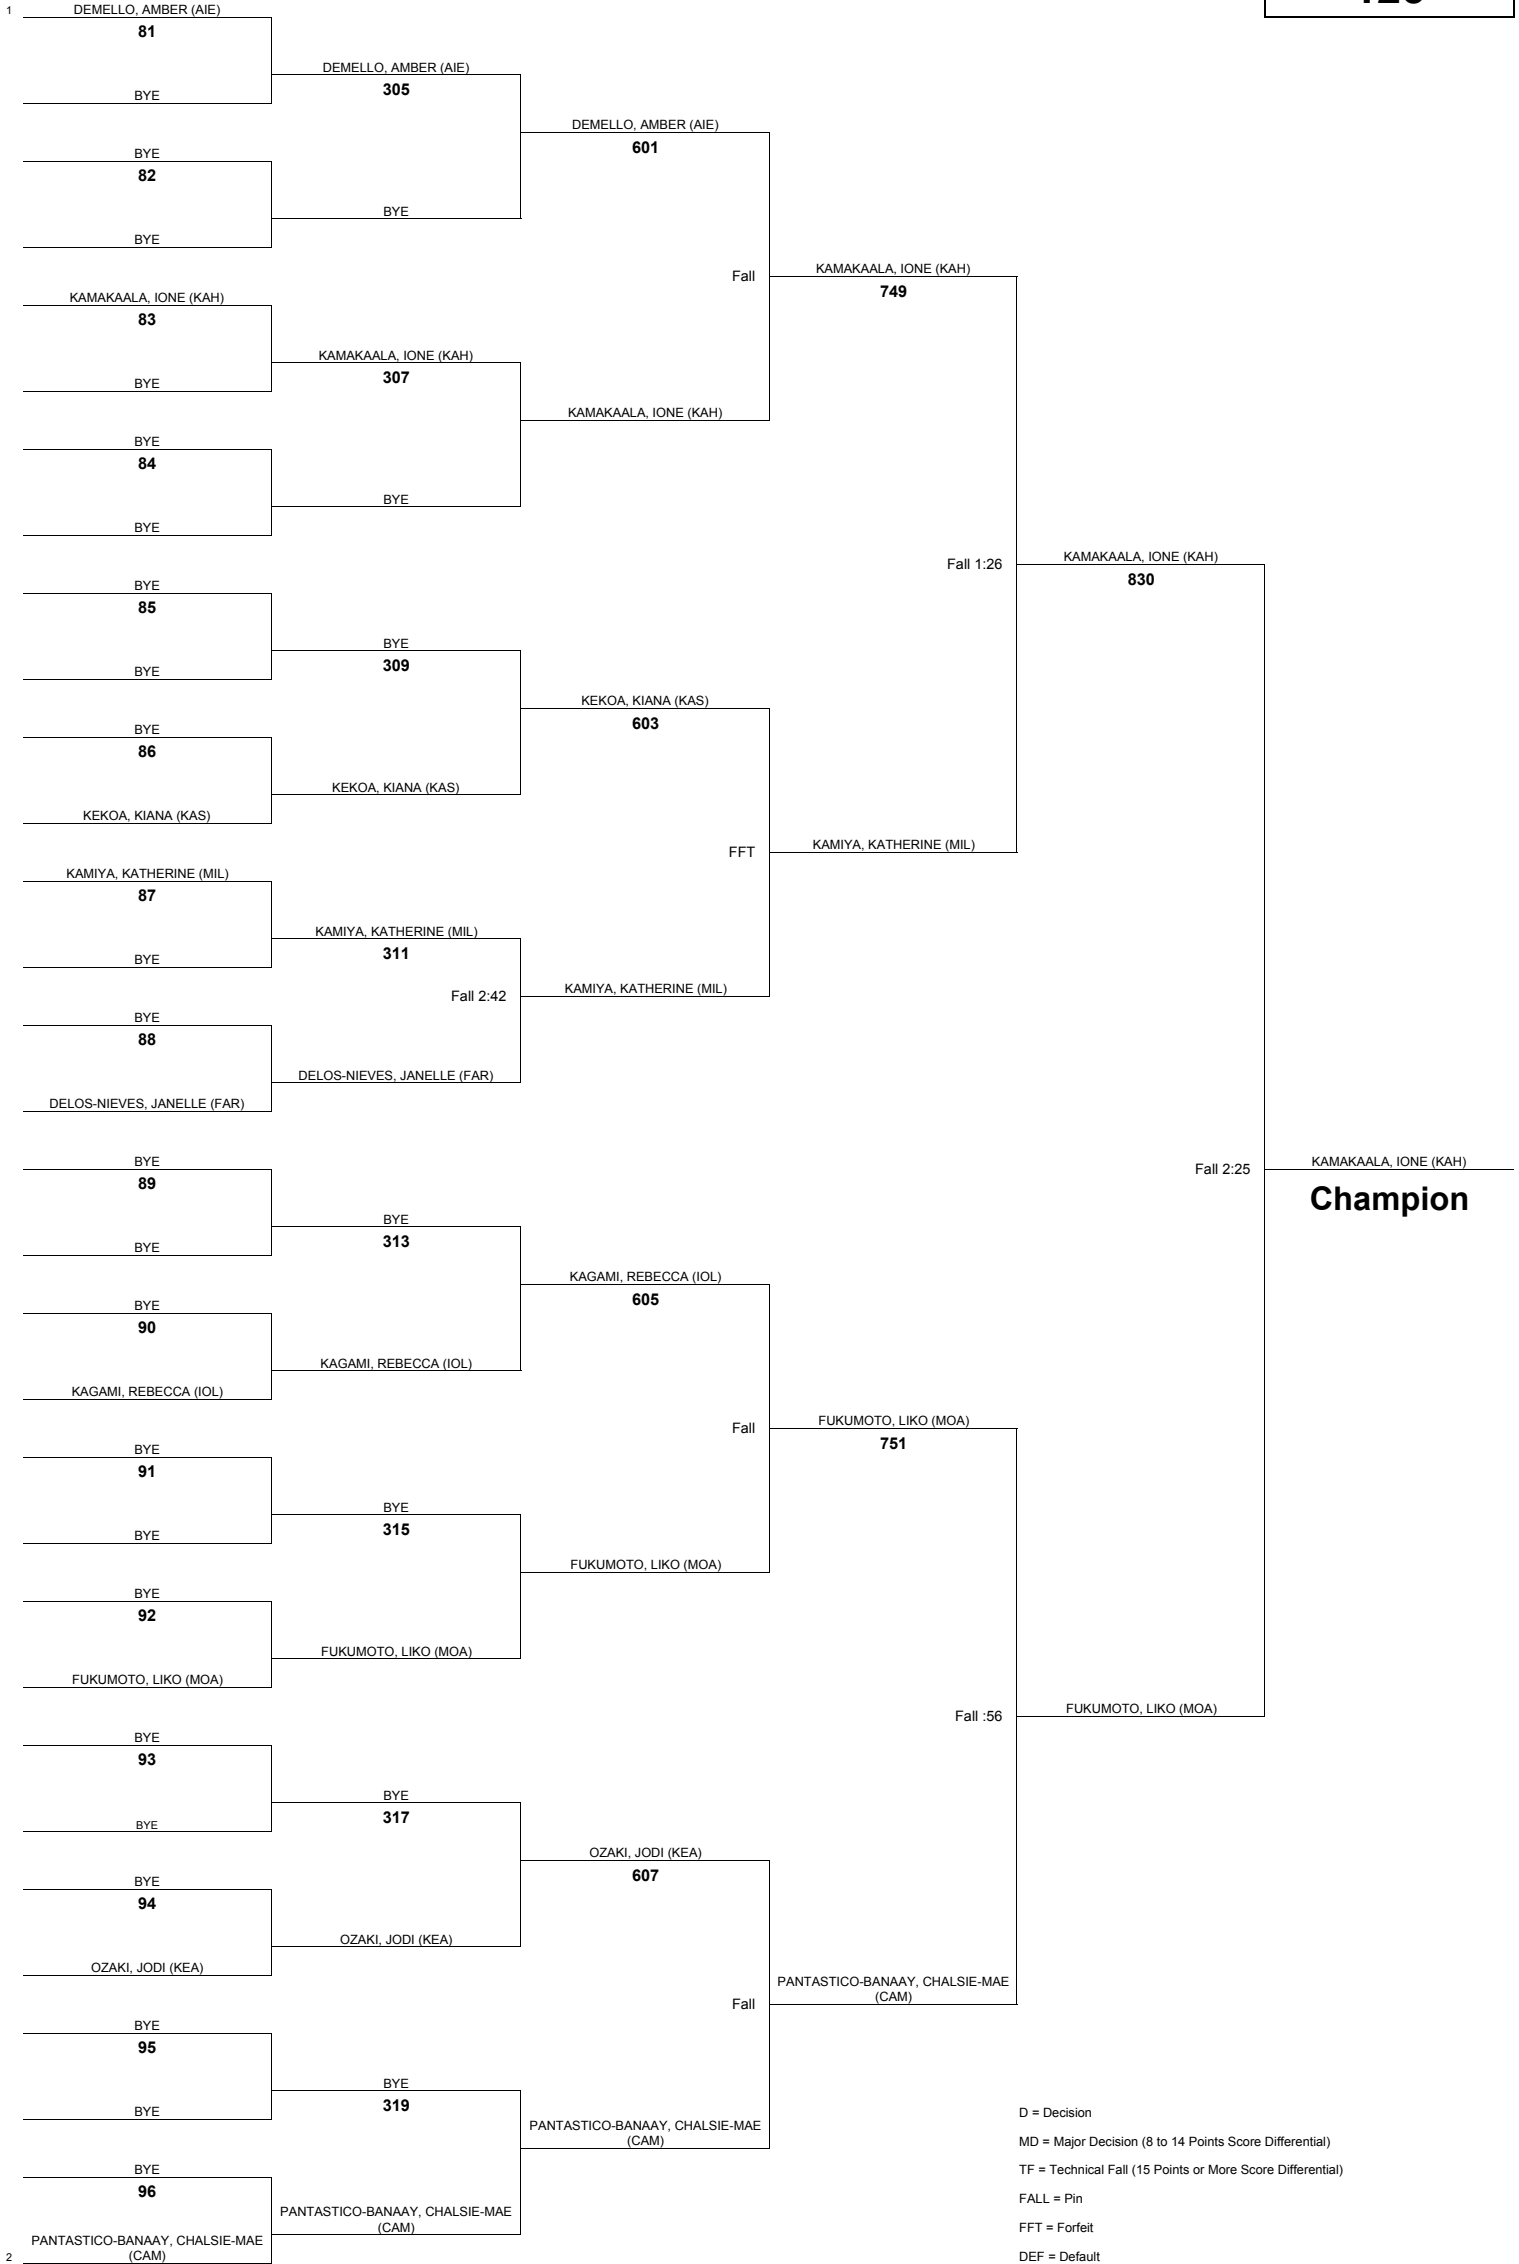

# HAWAII WRESTLING OFFICIALS ASSOCIATION 2008 SCHOLARSHIP TOURNAMENT (GIRLS)

Championship Rnd 1

Championship Rnd 2

Championship Qtr Finals

Championship Semi-Finals

Championship Finals

**WEIGHT CLASS**

125