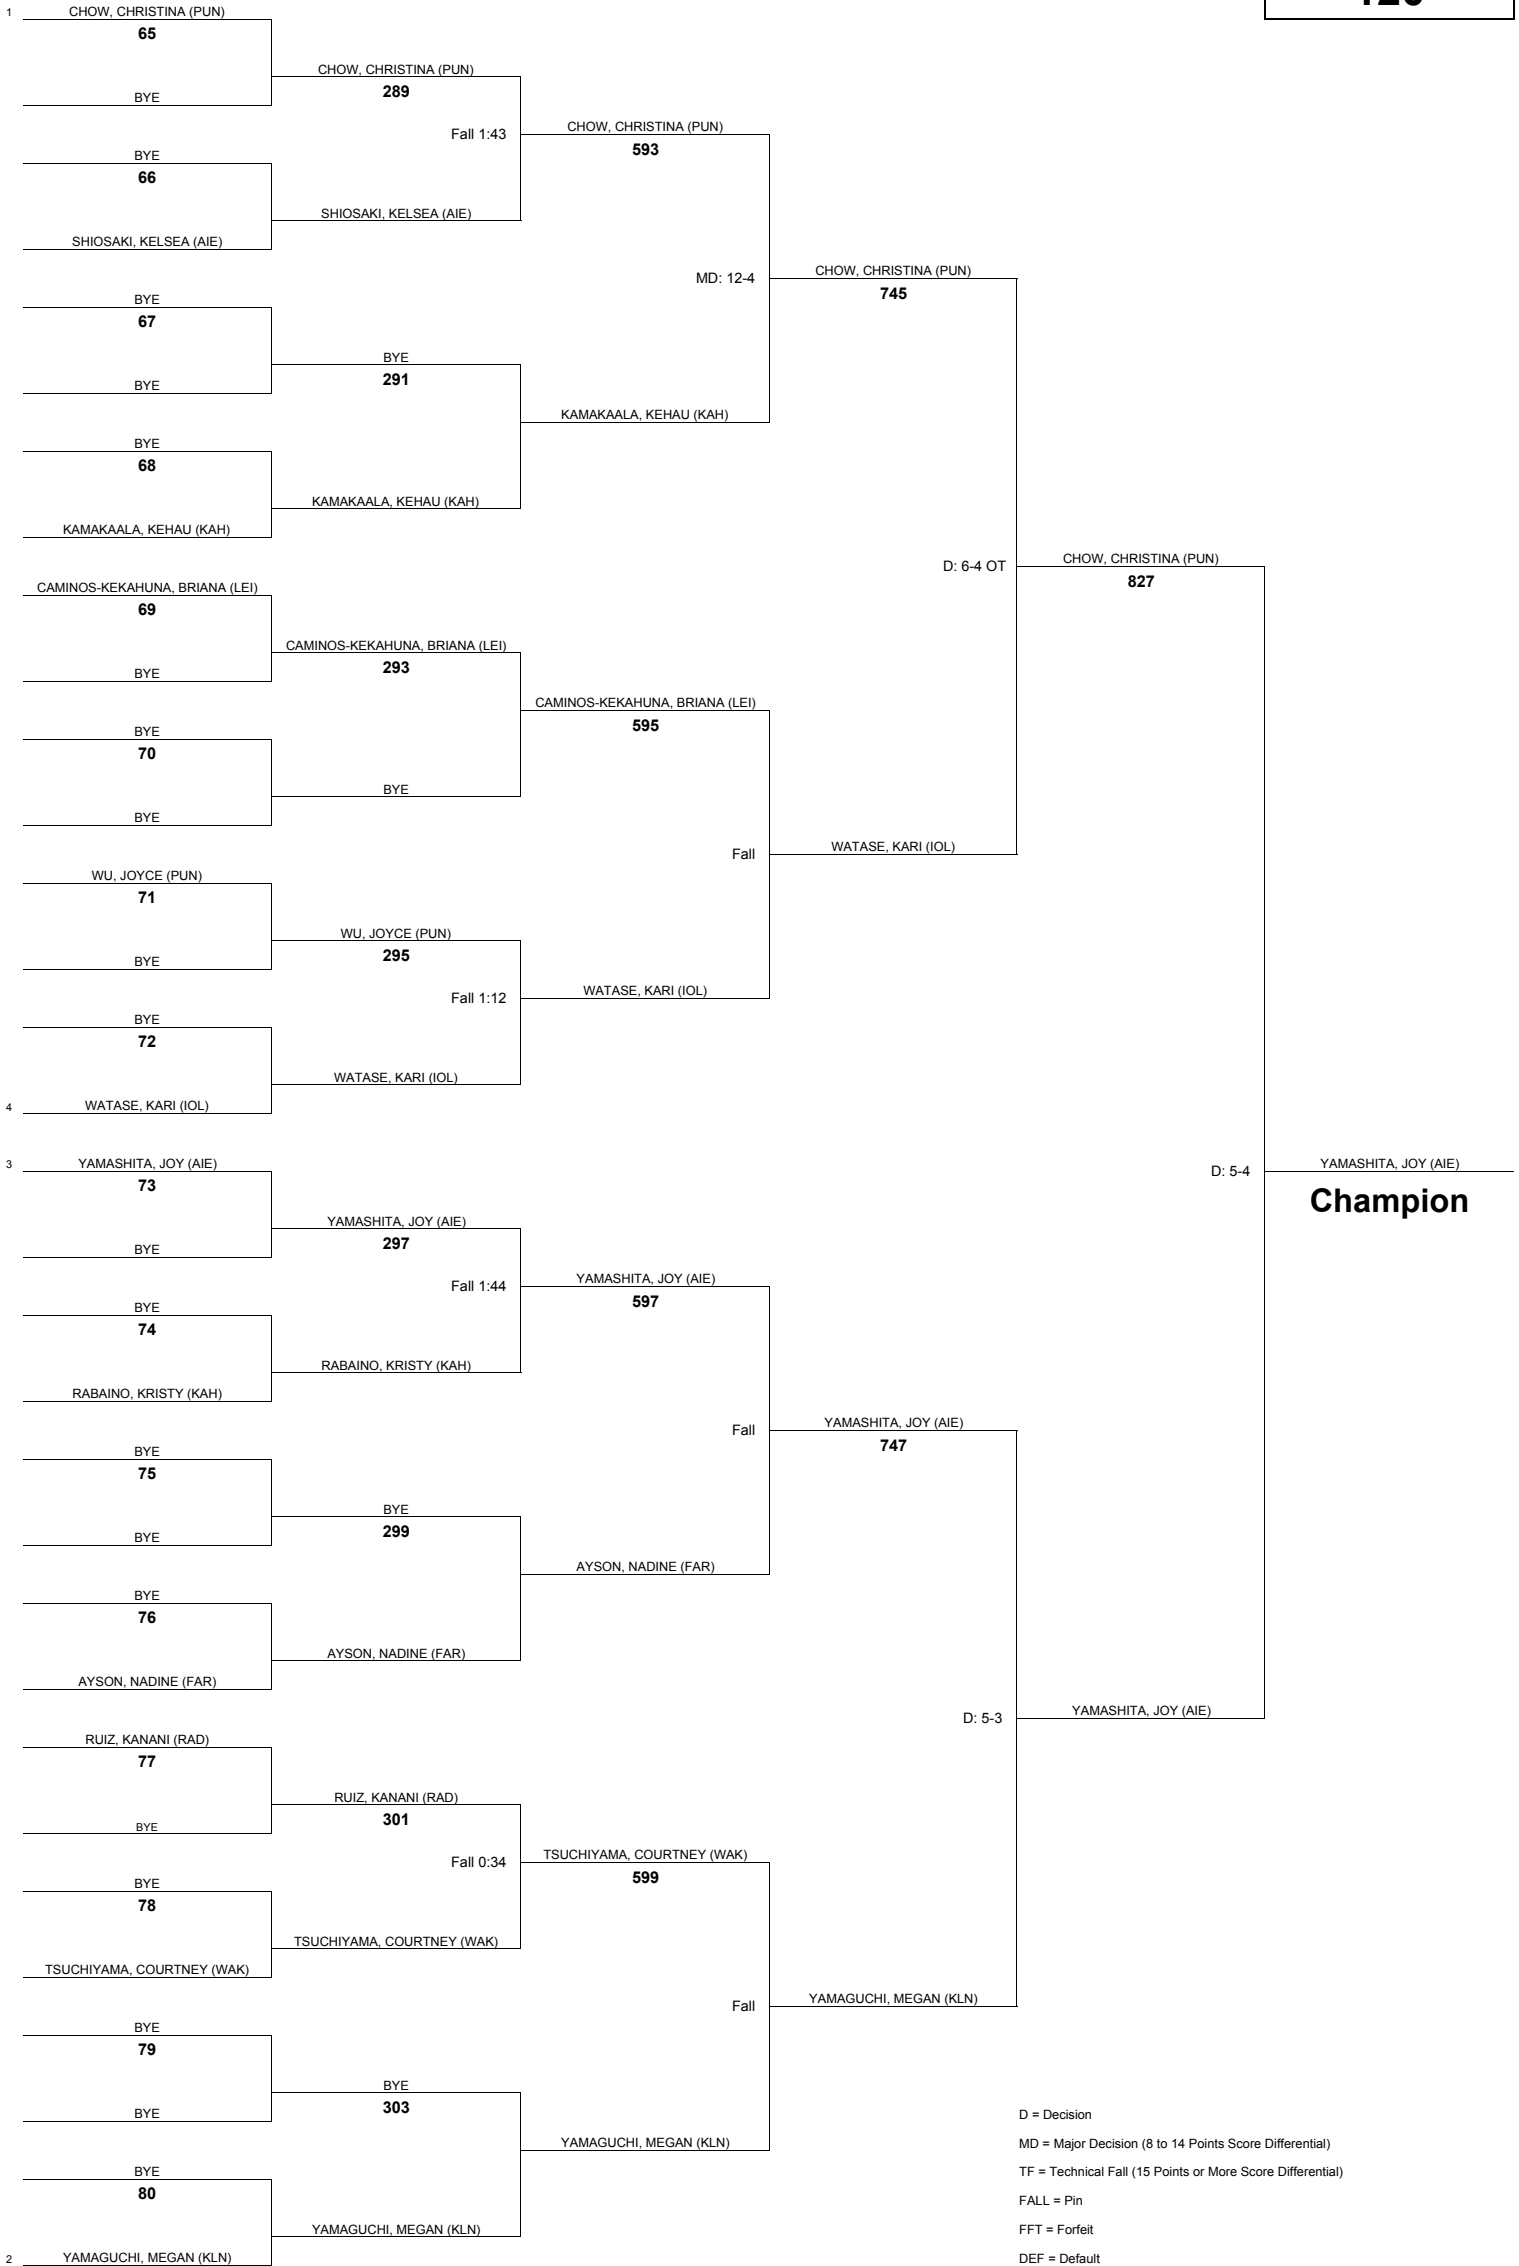

# HAWAII WRESTLING OFFICIALS ASSOCIATION 2008 SCHOLARSHIP TOURNAMENT (GIRLS)

Championship Rnd 1

Championship Rnd 2

Championship Qtr Finals

Championship Semi-Finals

Championship Finals

**WEIGHT CLASS**

120