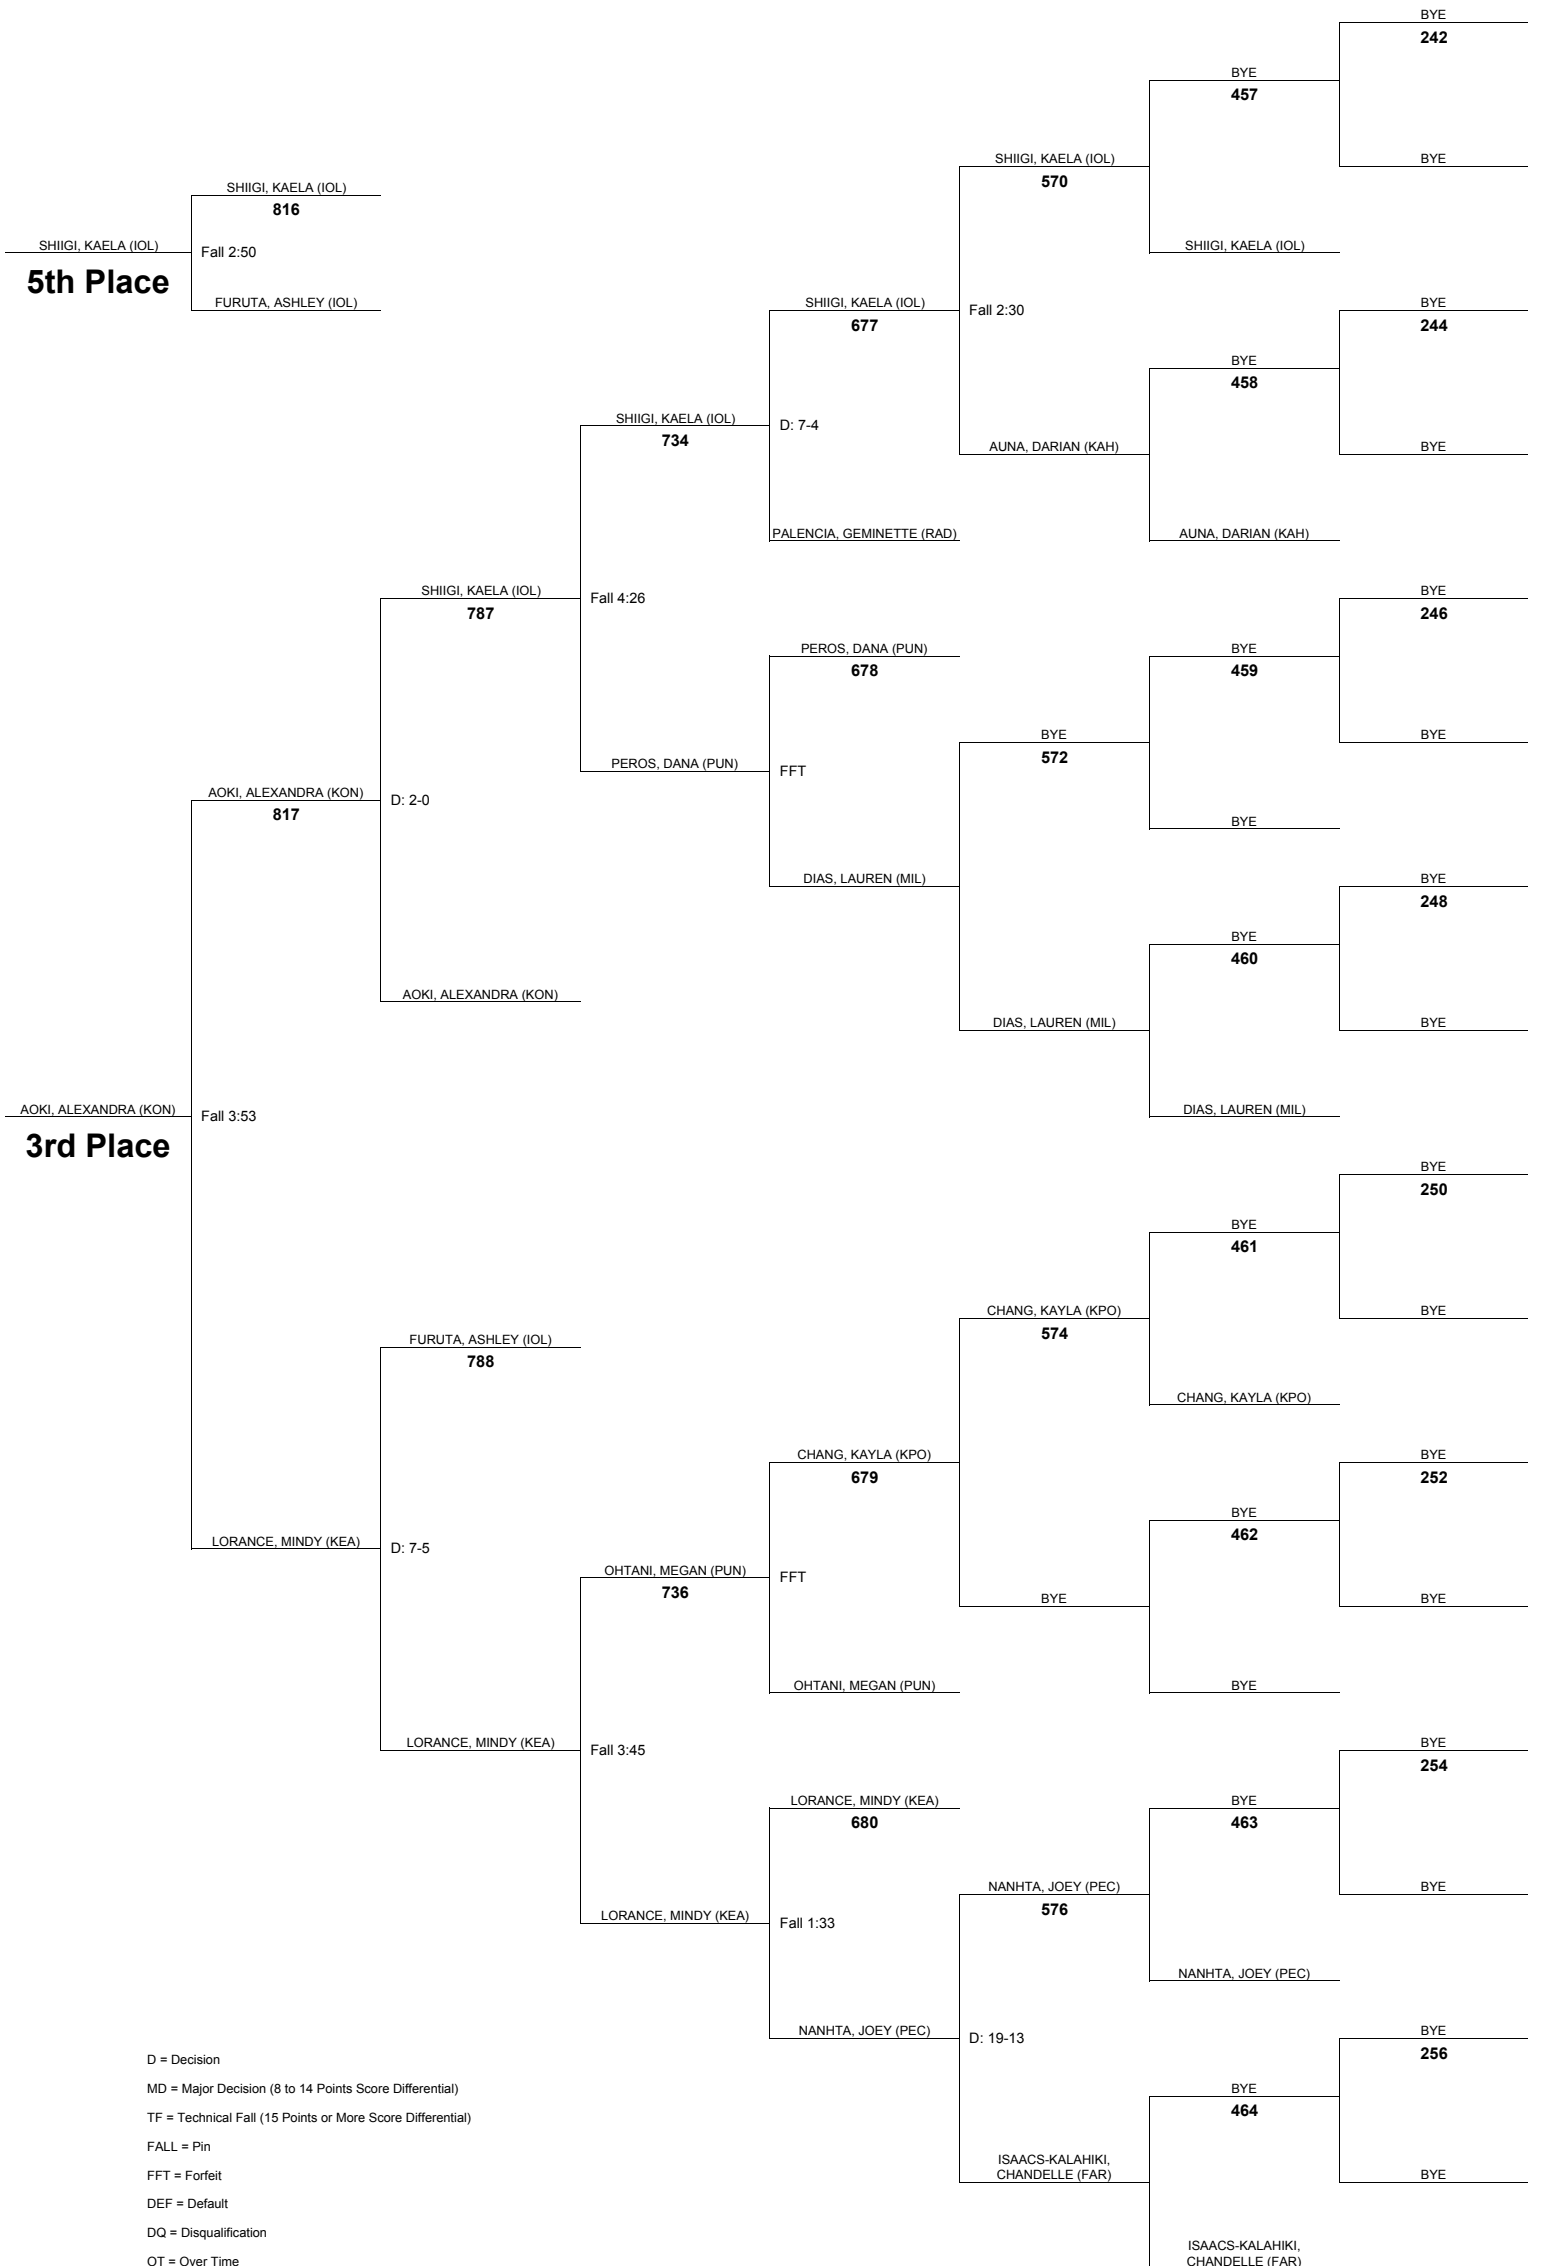

HAWAII WRESTLING OFFICIALS ASSOCIATION 2008 SCHOLARSHIP TOURNAMENT (GIRLS)

WEIGHT CLASS

103

Consolation Finals

Consolation Semi-Finals

Consolation Qtr-Finals

Consolation Rnd 4

Consolation Rnd 3

Consolation Rnd 2

Consolation Rnd 1