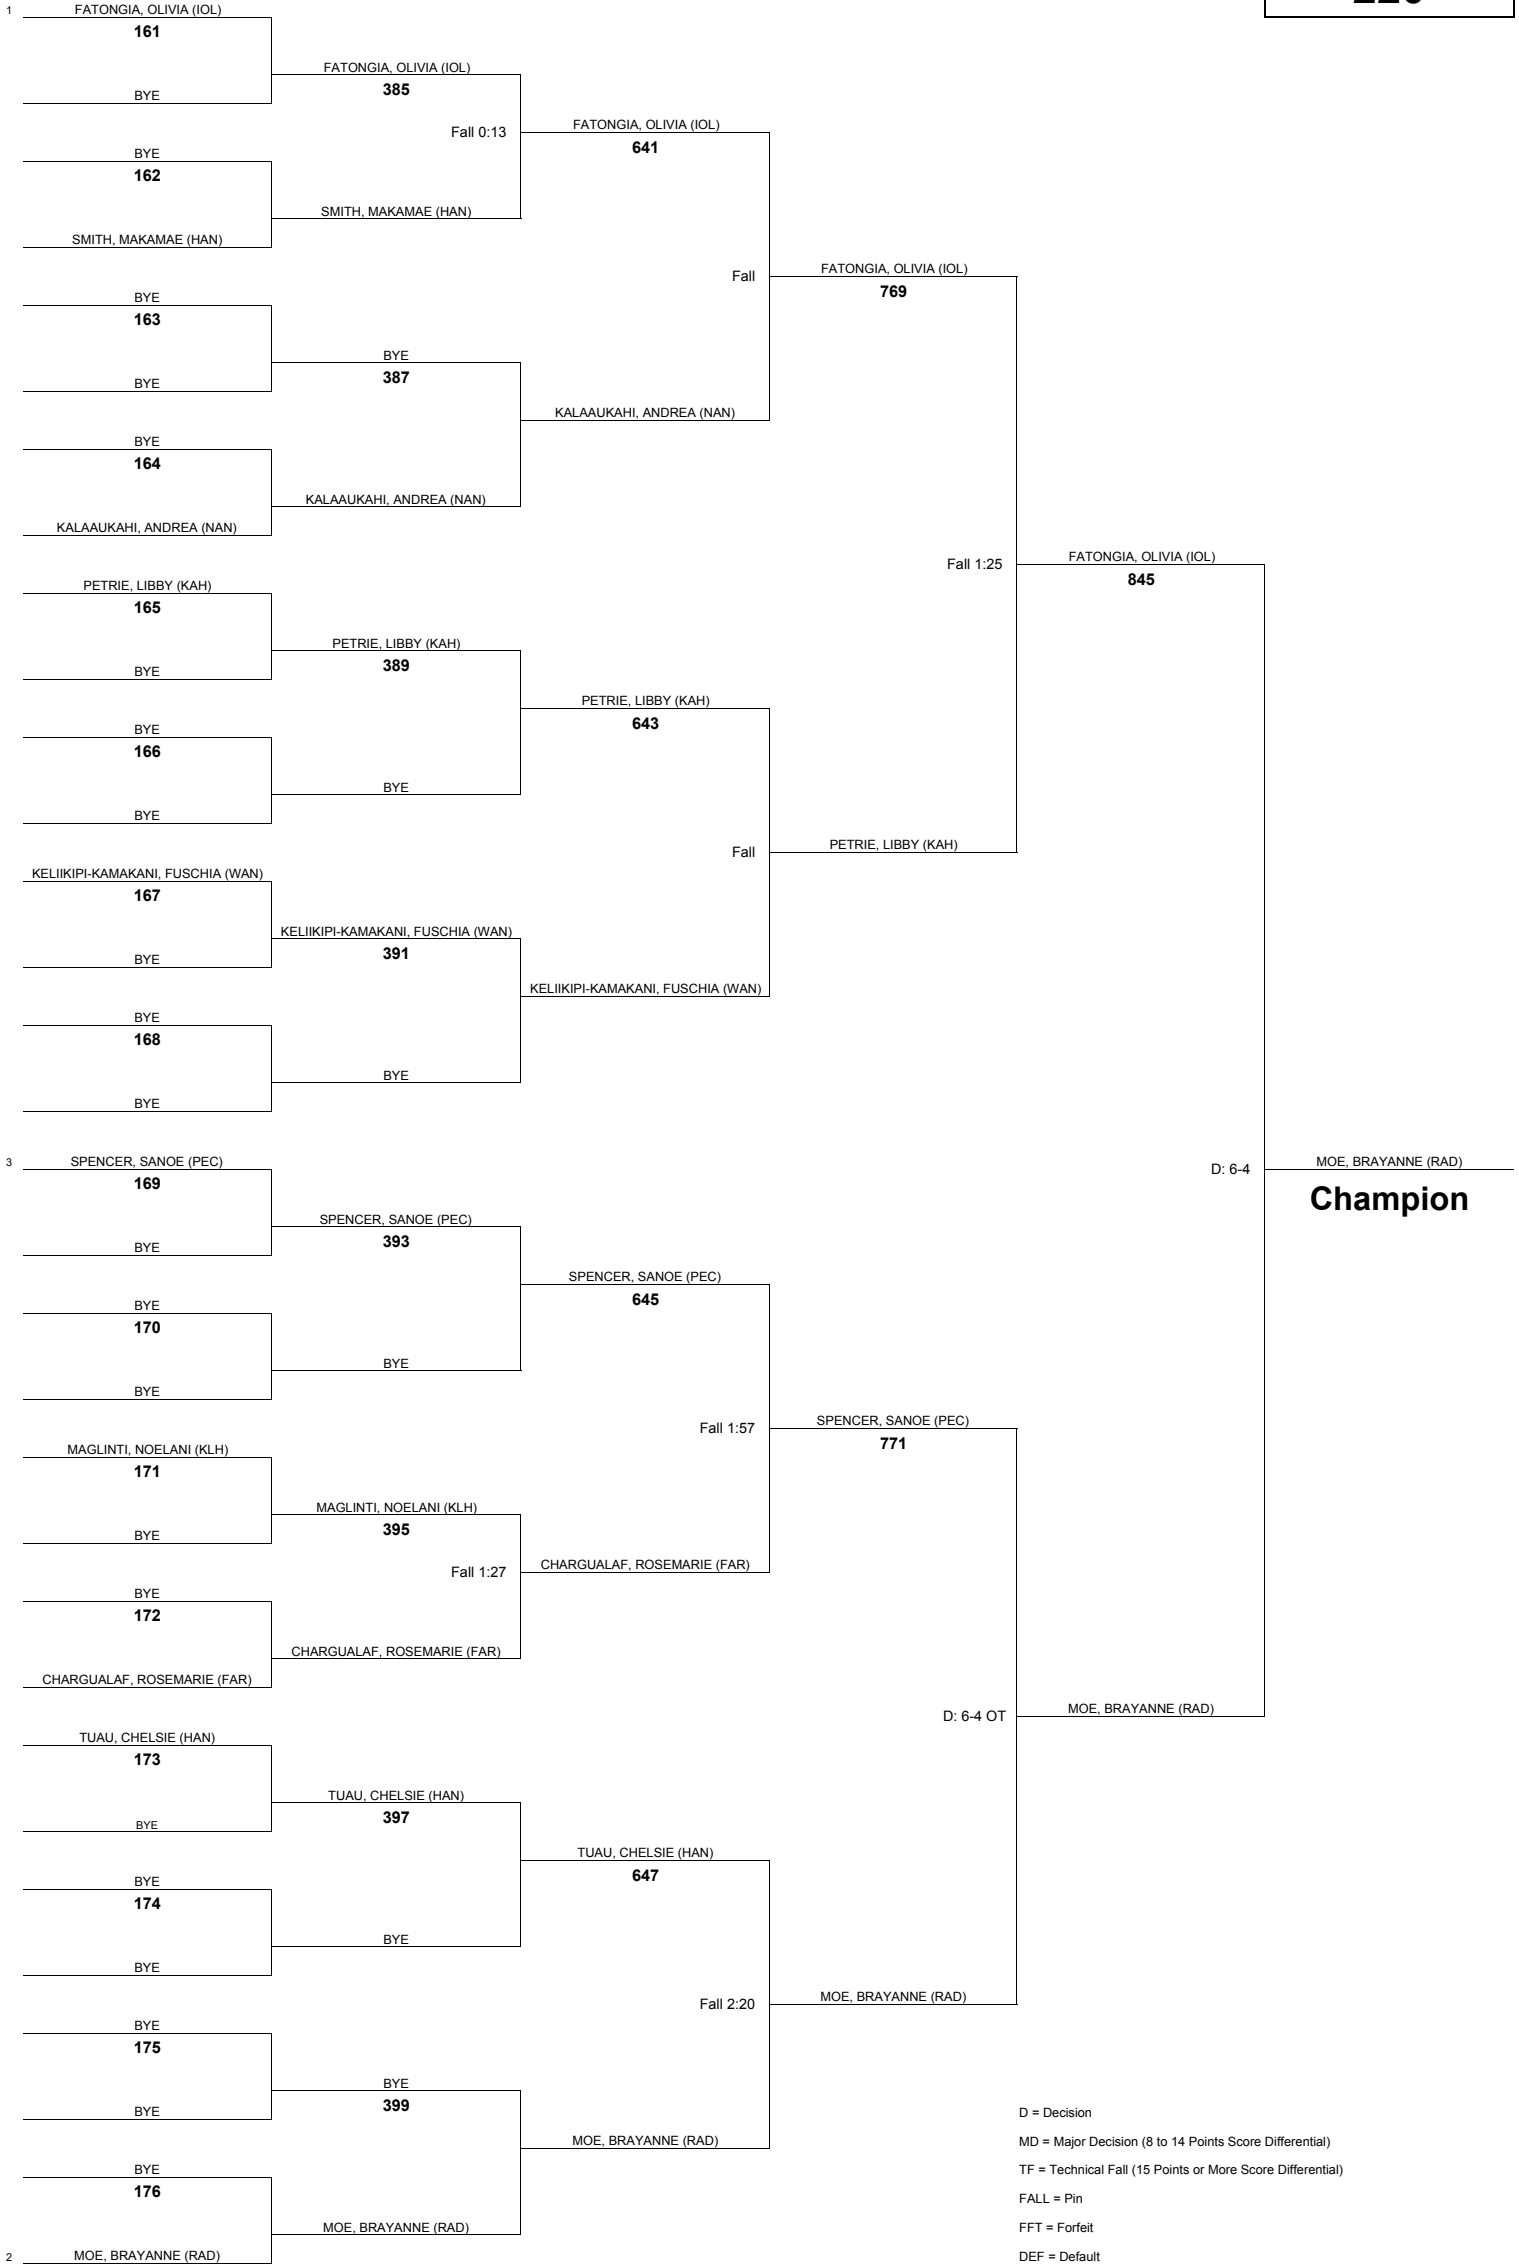

# HAWAII WRESTLING OFFICIALS ASSOCIATION 2008 SCHOLARSHIP TOURNAMENT (GIRLS)

Championship Rnd 1

Championship Rnd 2

Championship Qtr Finals

Championship Semi-Finals

Championship Finals

**WEIGHT CLASS**

220