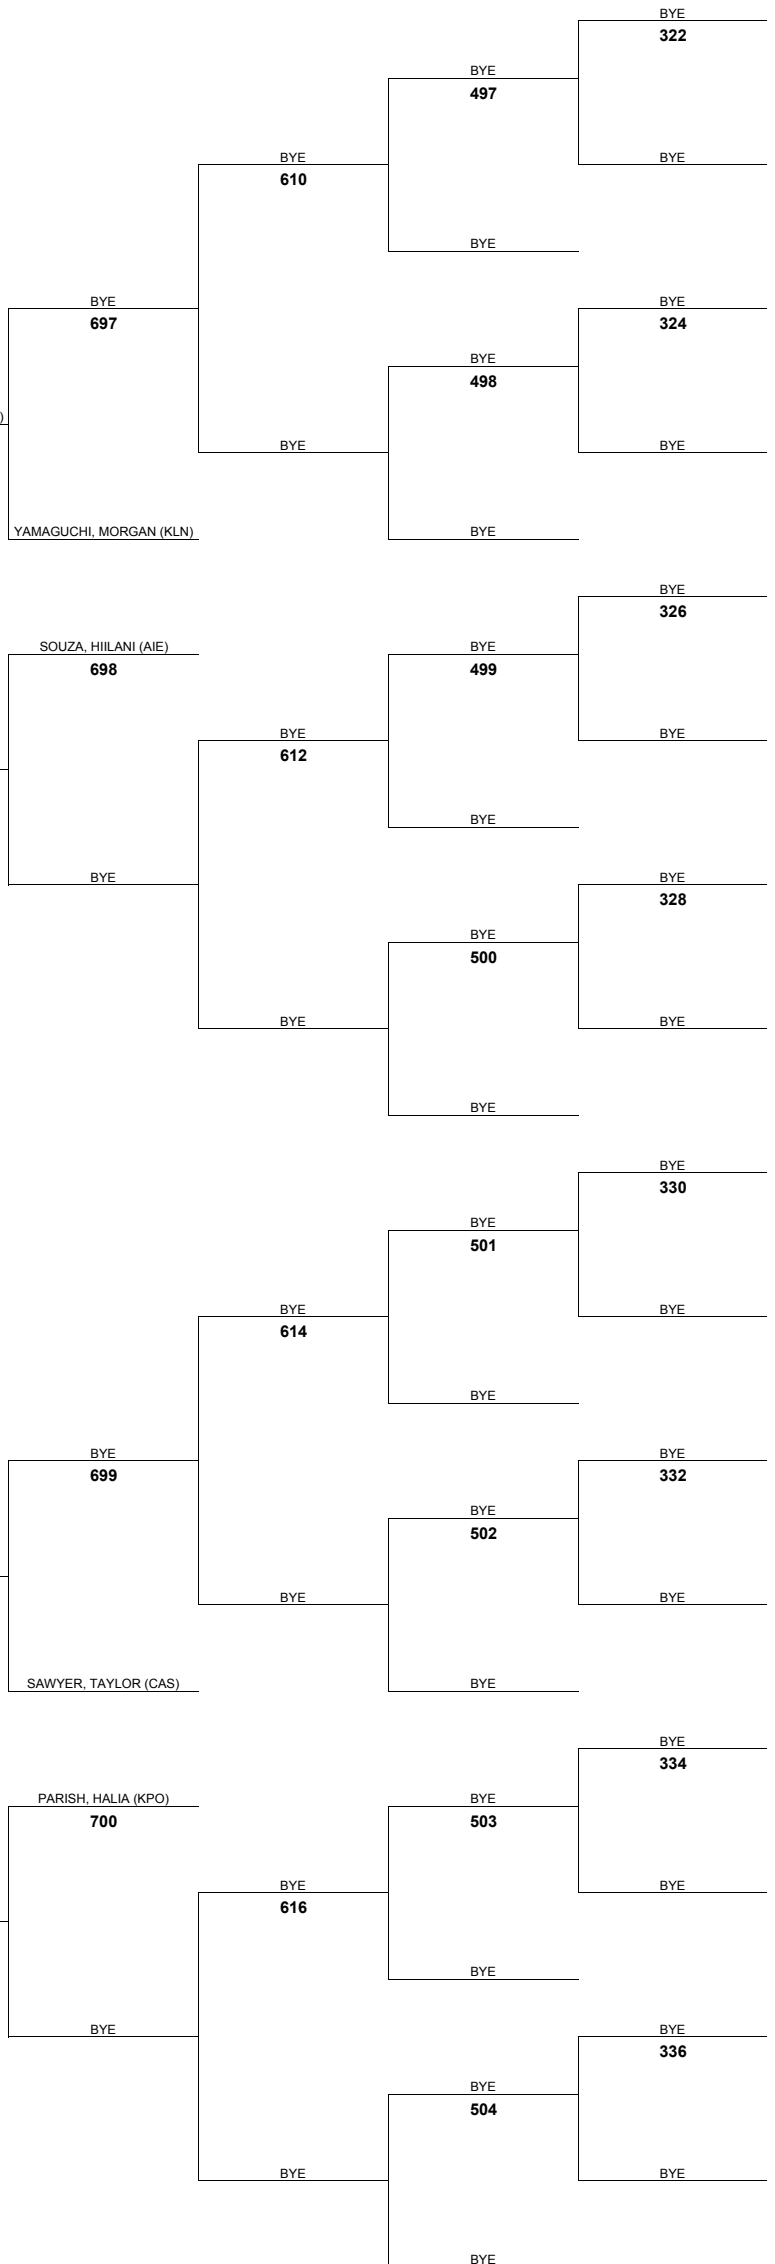

HAWAII WRESTLING OFFICIALS ASSOCIATION 2008 SCHOLARSHIP TOURNAMENT (GIRLS)

WEIGHT CLASS

130

Consolation Finals

Consolation Semi-Finals

Consolation Qtr-Finals

Consolation Rnd 4

Consolation Rnd 3

Consolation Rnd 2

Consolation Rnd 1

YAMAGUCHI, MORGAN (KLN)
831
D: 8-4
PARISH, HALIA (KPO)
5th Place

KATAKURA, LACEY (PEC)
832
D: 8-3
KATAKURA, LACEY (PEC)
KATAKURA, LACEY (PEC)
Fall 4:02
3rd Place

- D = Decision
- MD = Major Decision (8 to 14 Points Score Differential)
- TF = Technical Fall (15 Points or More Score Differential)
- FALL = Pin
- FFT = Forfeit
- DEF = Default
- DQ = Disqualification
- OT = Over Time