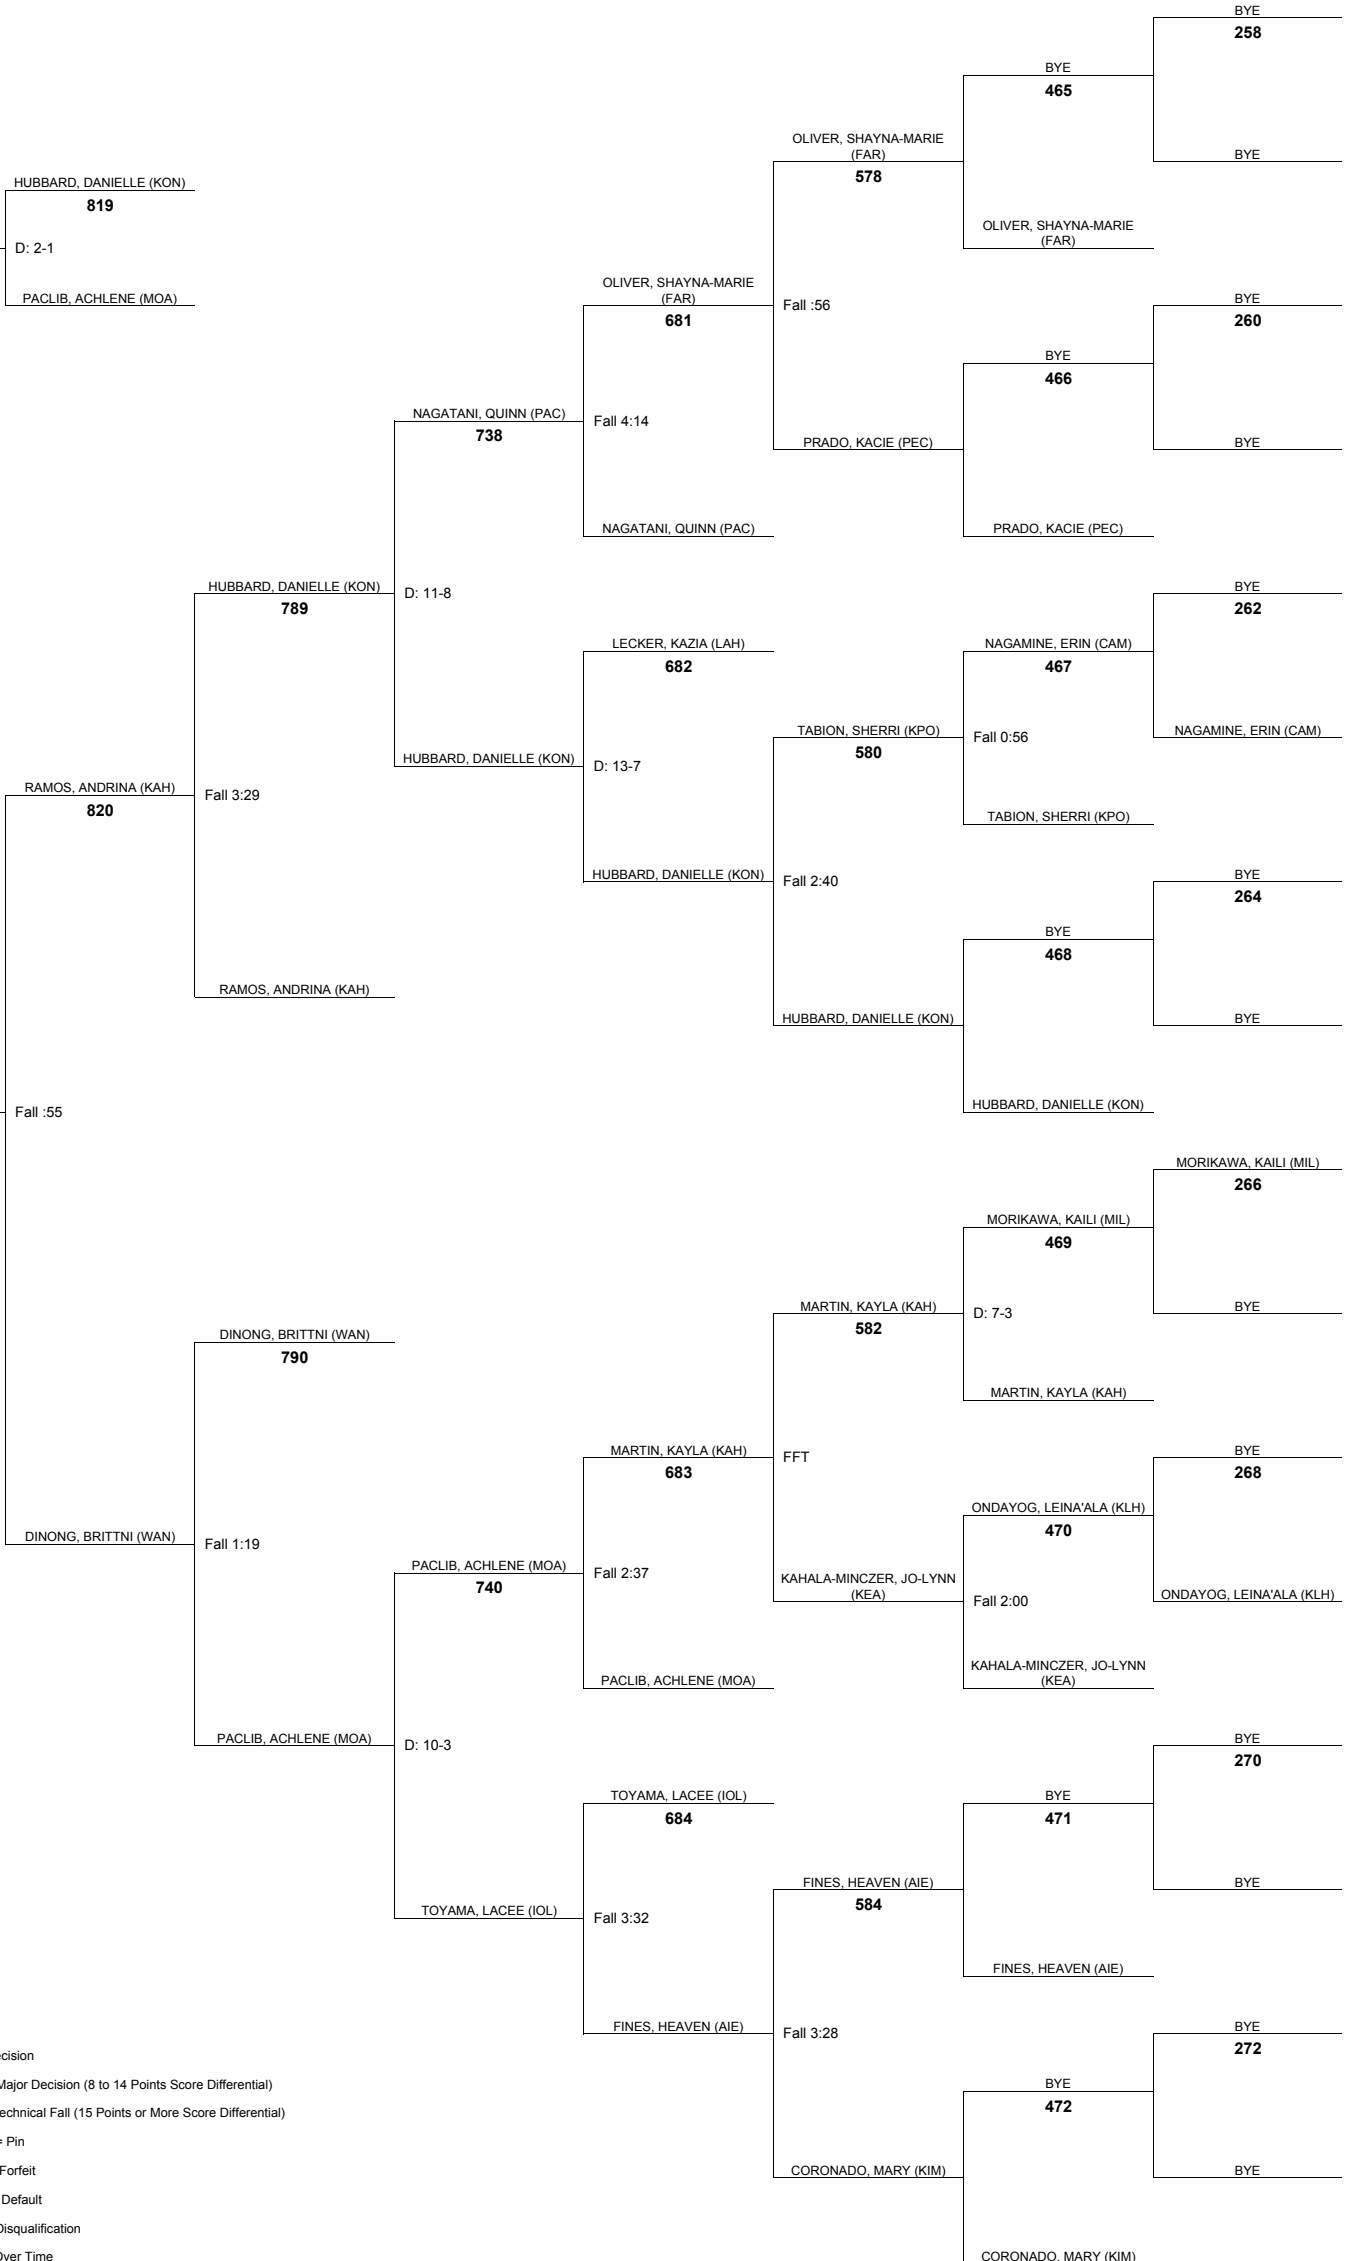

Consolation Rnd 2

Consolation Rnd 1

HUBBARD, DANIELLE (KON)  
**5th Place**

DINONG, BRITTONI (WAN)  
**3rd Place**

D = Decision  
 MD = Major Decision (8 to 14 Points Score Differential)  
 TF = Technical Fall (15 Points or More Score Differential)  
 FALL = Pin  
 FFT = Forfeit  
 DEF = Default  
 DQ = Disqualification  
 OT = Over Time