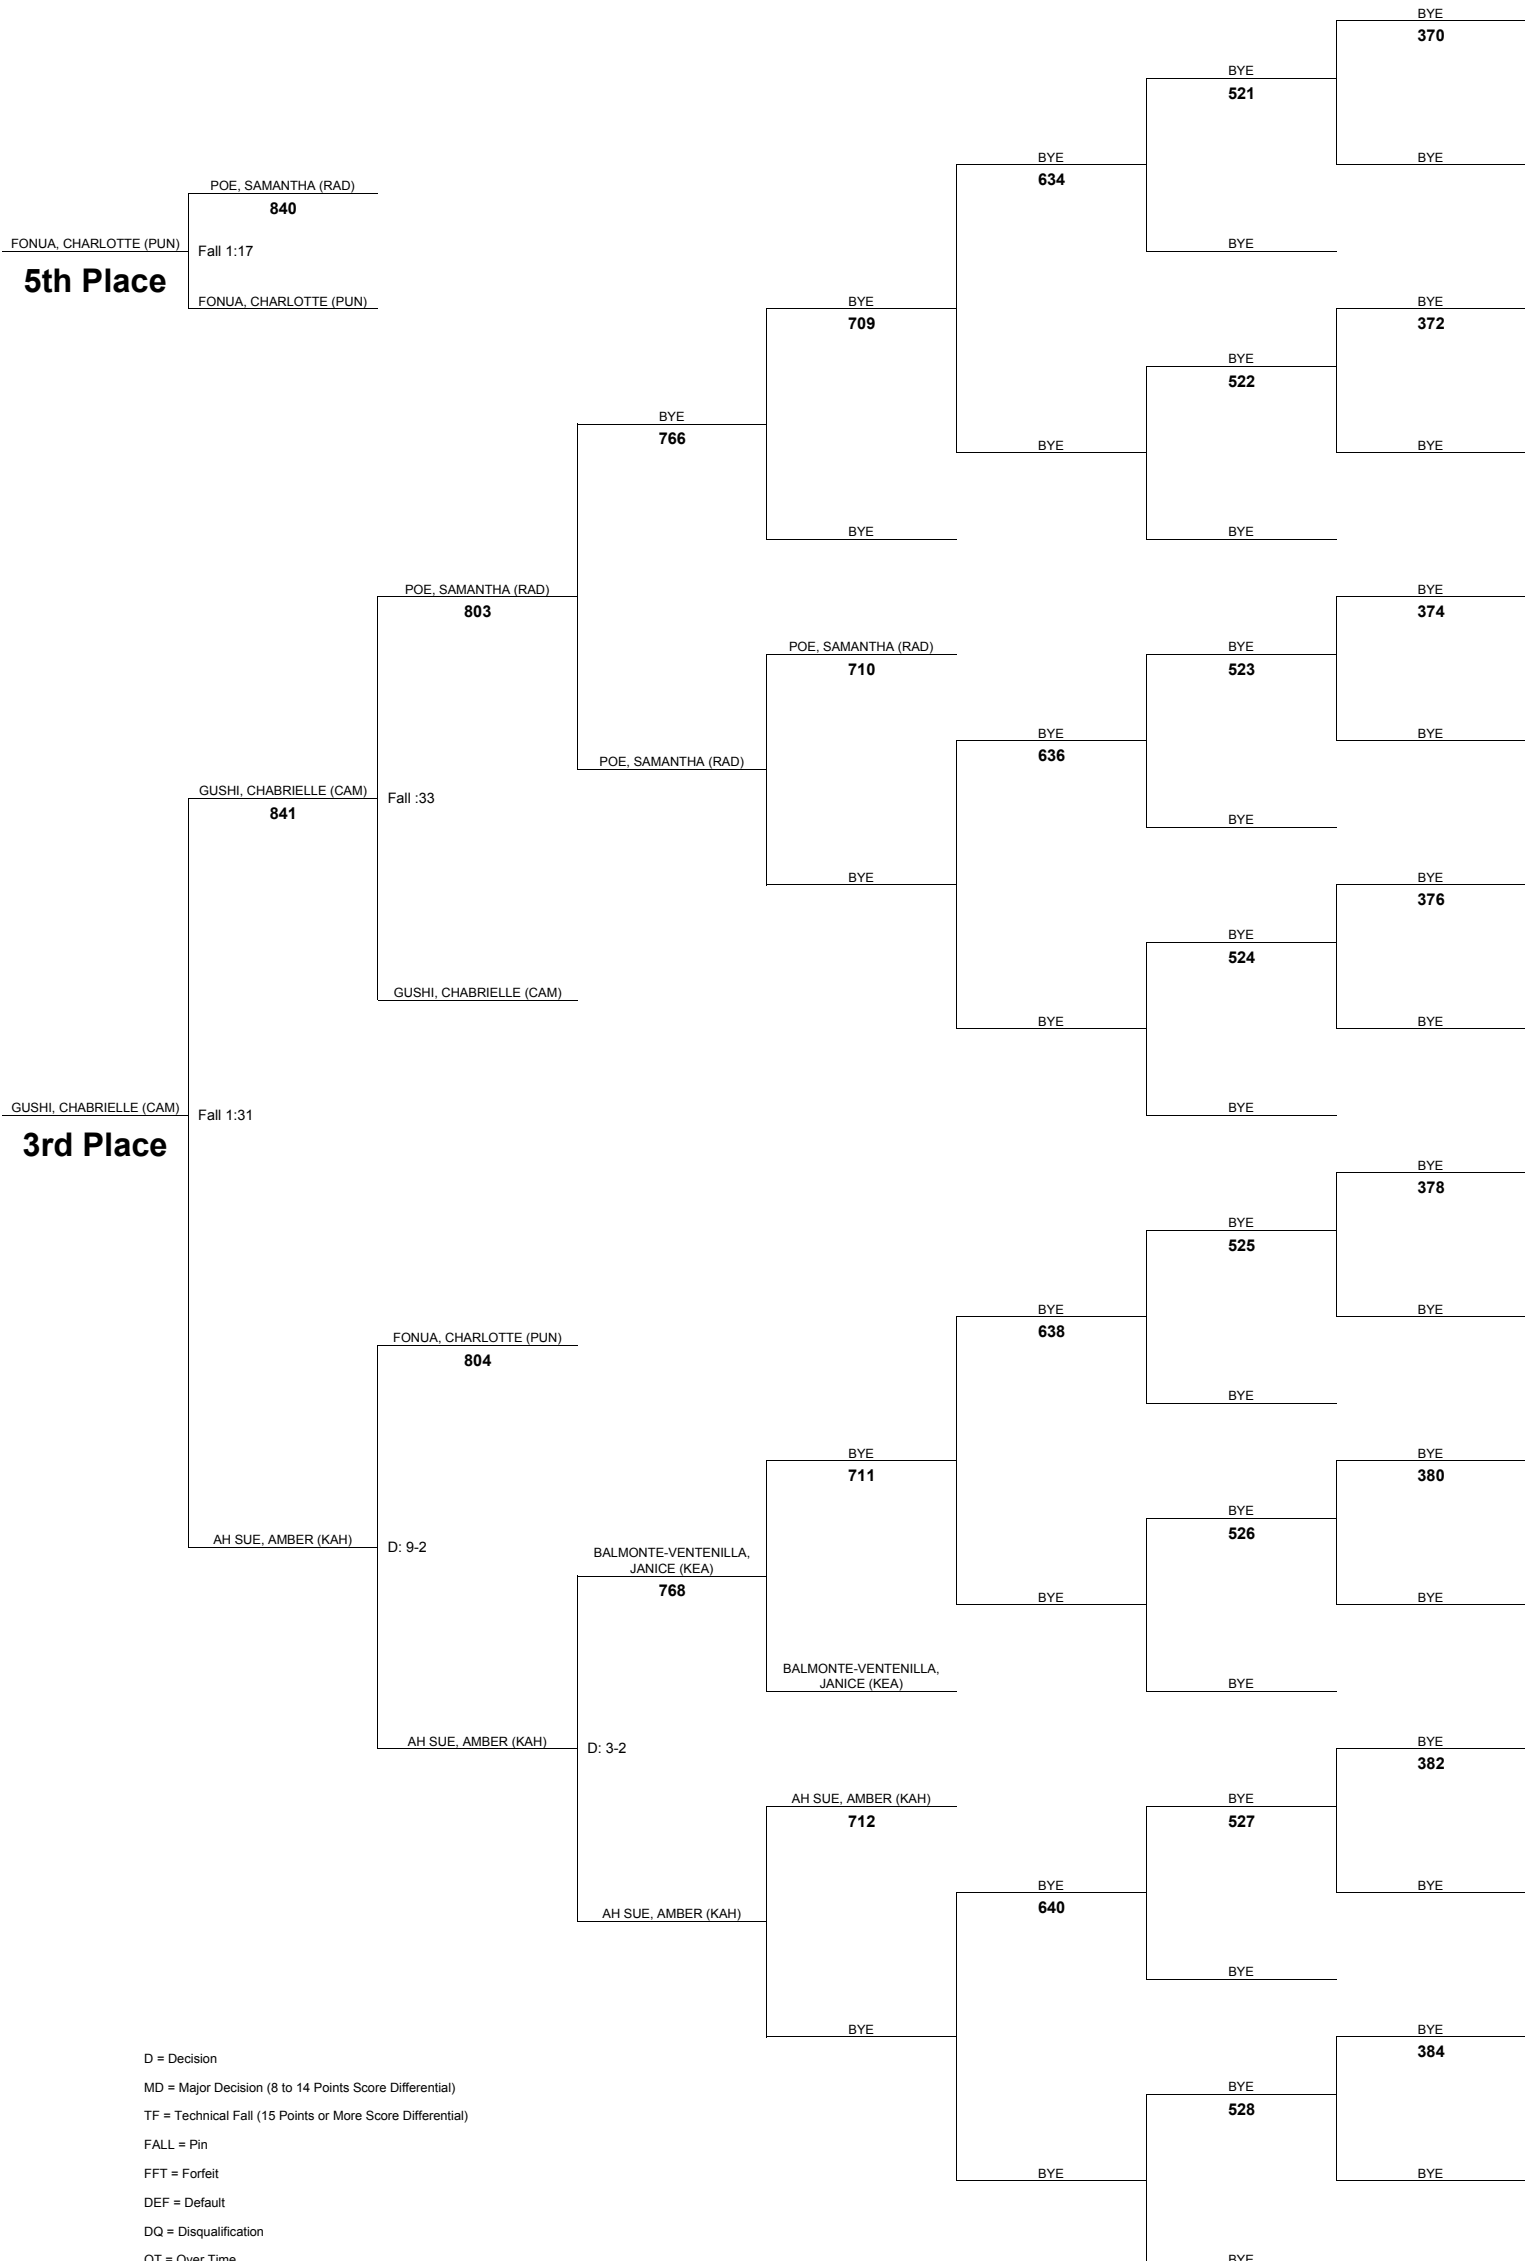

HAWAII WRESTLING OFFICIALS ASSOCIATION 2008 SCHOLARSHIP TOURNAMENT (GIRLS)

WEIGHT CLASS

175

Consolation Finals

Consolation Semi-Finals

Consolation Qtr-Finals

Consolation Rnd 4

Consolation Rnd 3

Consolation Rnd 2

Consolation Rnd 1

- D = Decision
- MD = Major Decision (8 to 14 Points Score Differential)
- TF = Technical Fall (15 Points or More Score Differential)
- FALL = Pin
- FFT = Forfeit
- DEF = Default
- DQ = Disqualification
- OT = Over Time