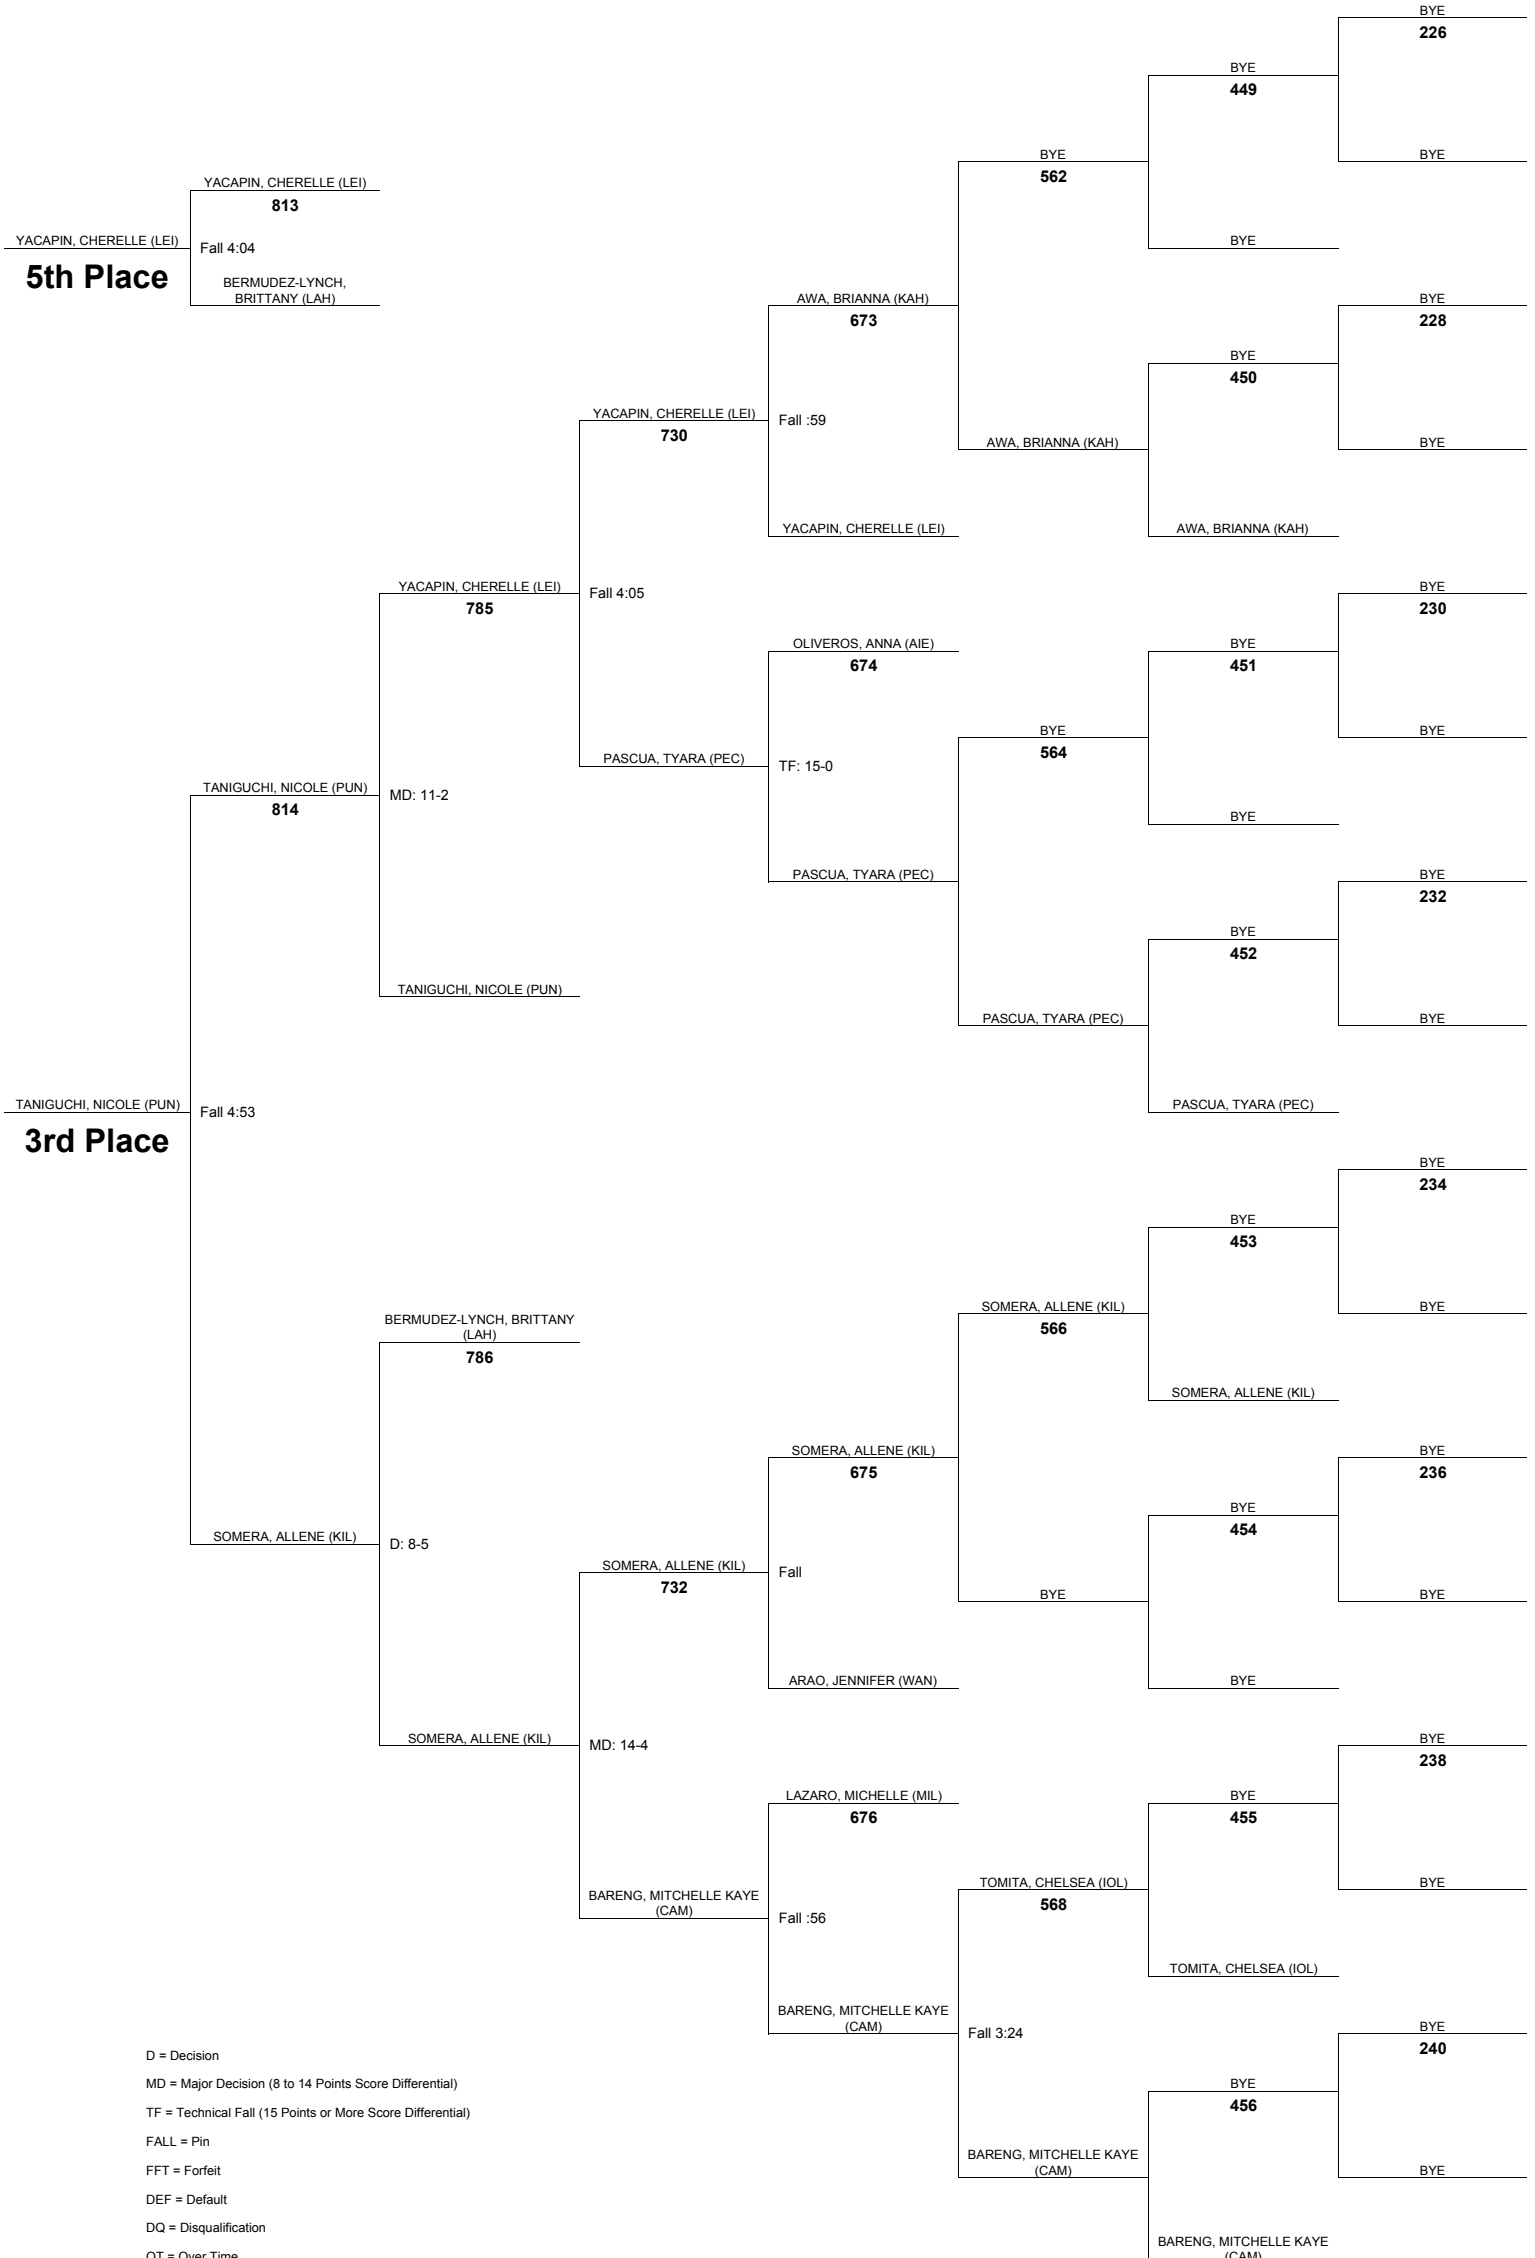

HAWAII WRESTLING OFFICIALS ASSOCIATION 2008 SCHOLARSHIP TOURNAMENT (GIRLS)

WEIGHT CLASS

98

Consolation Finals

Consolation Semi-Finals

Consolation Qtr-Finals

Consolation Rnd 4

Consolation Rnd 3

Consolation Rnd 2

Consolation Rnd 1

- D = Decision
- MD = Major Decision (8 to 14 Points Score Differential)
- TF = Technical Fall (15 Points or More Score Differential)
- FALL = Pin
- FFT = Forfeit
- DEF = Default
- DQ = Disqualification
- OT = Over Time