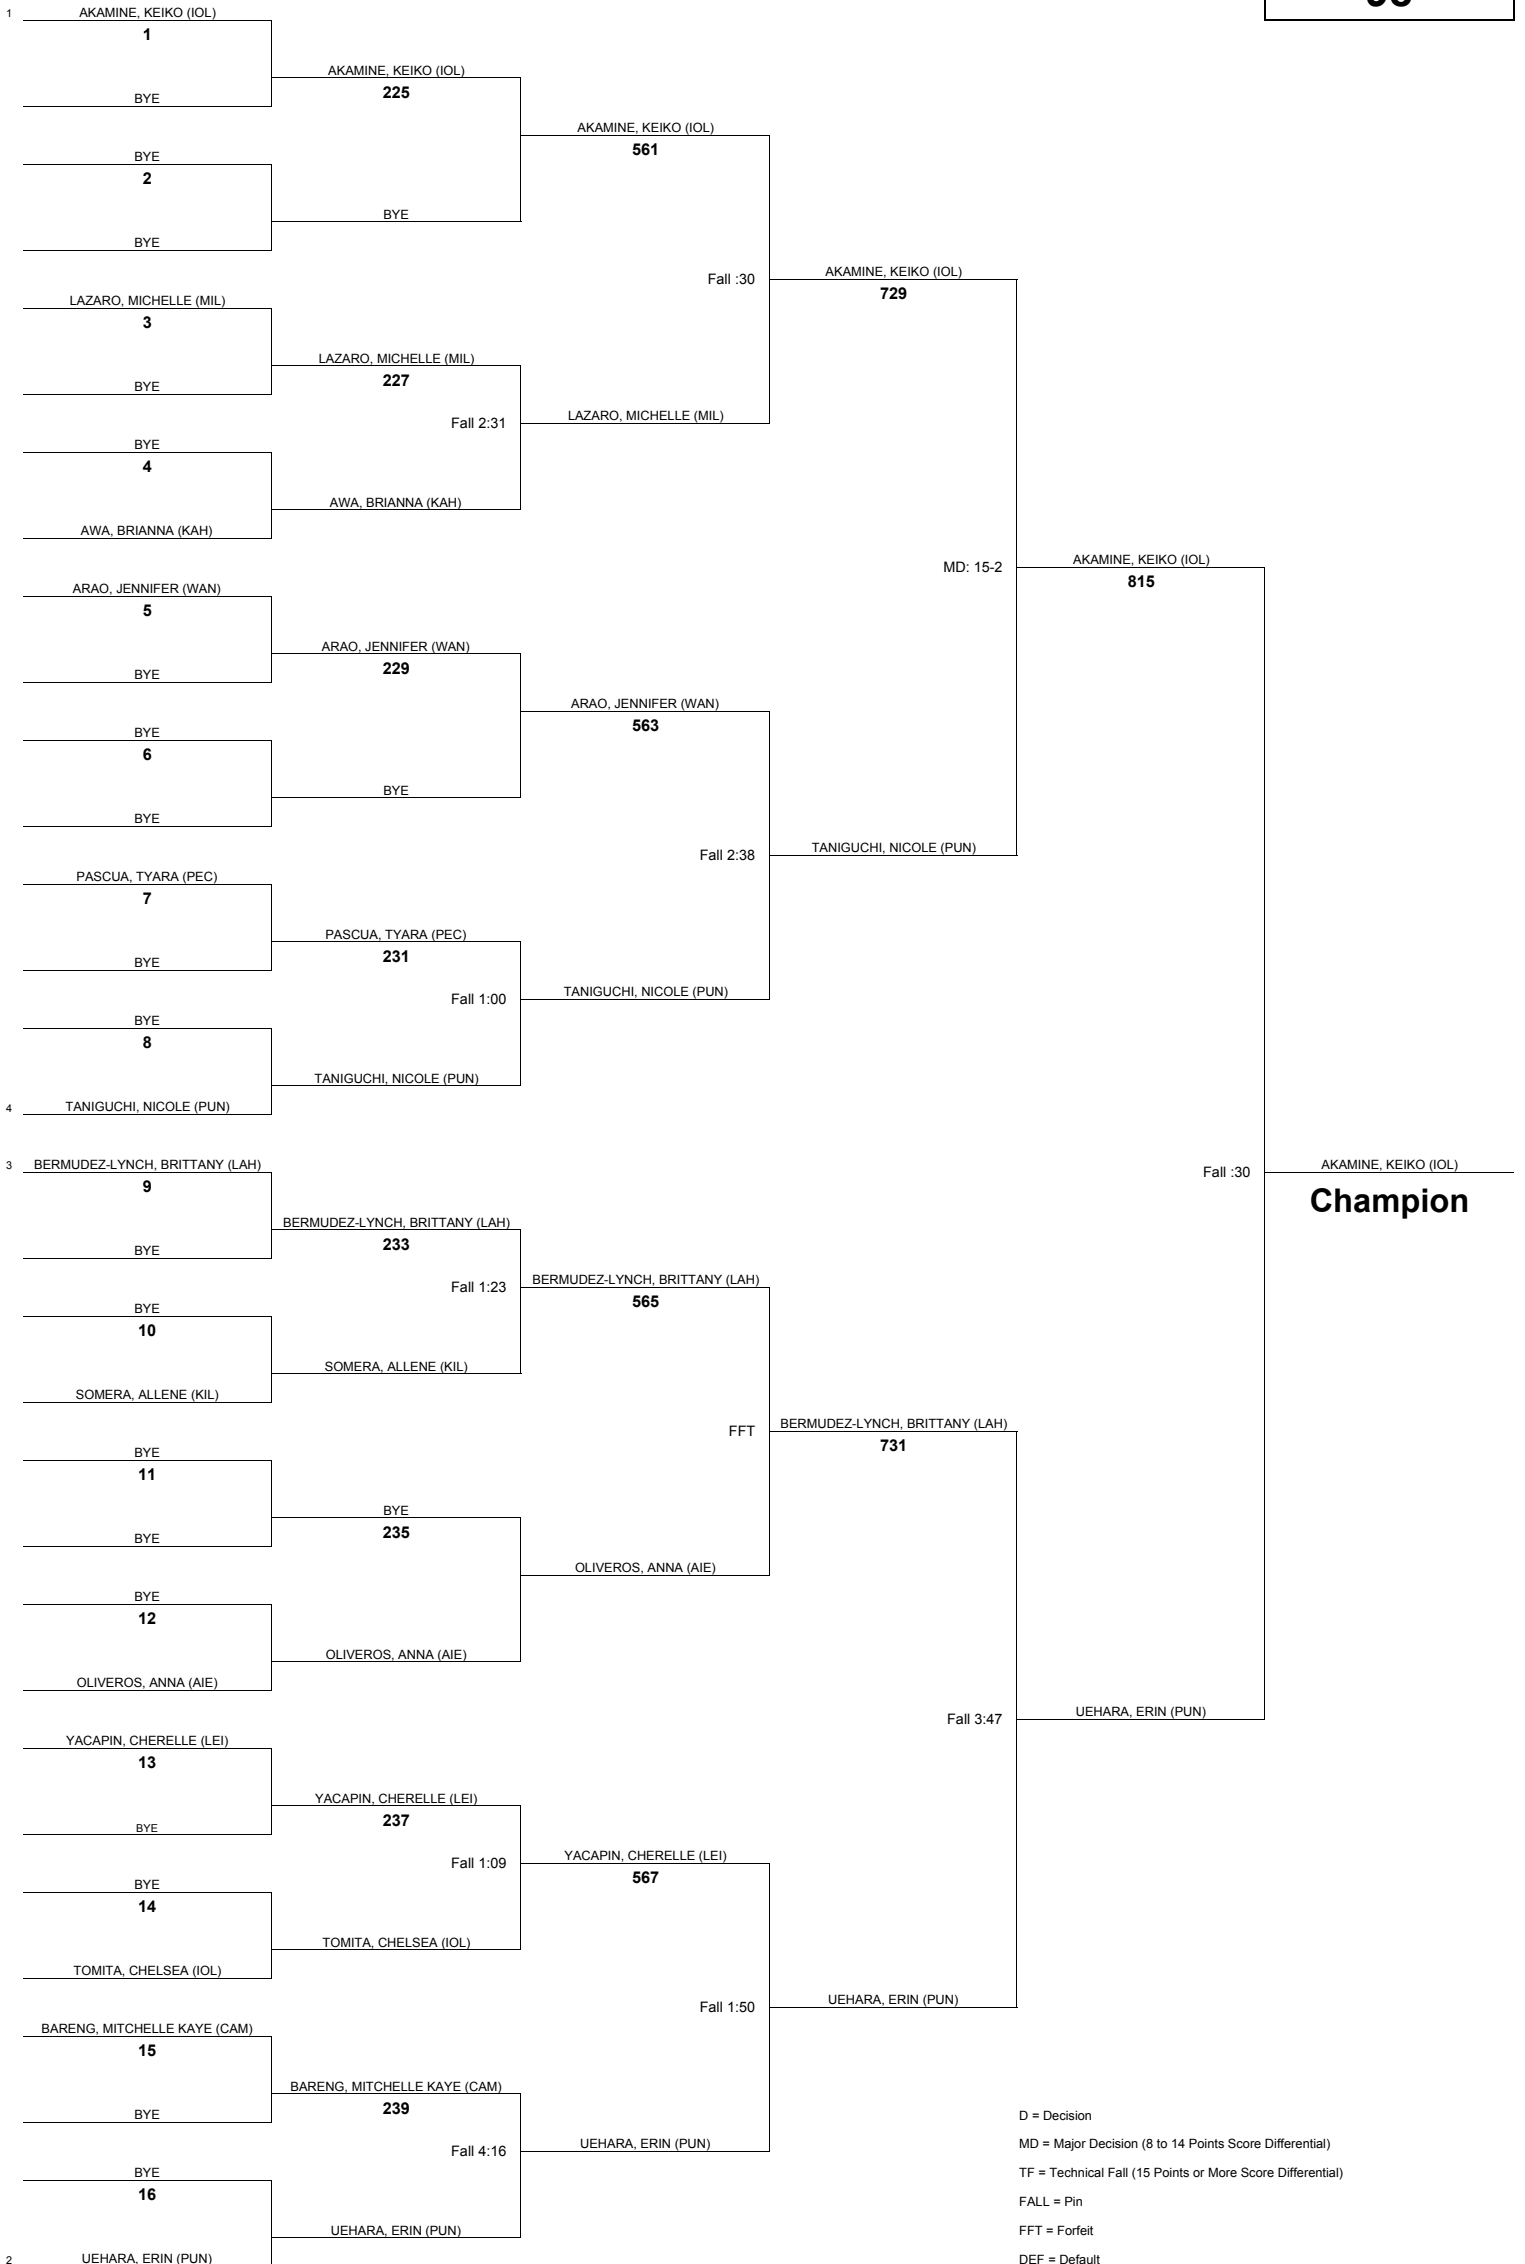

# HAWAII WRESTLING OFFICIALS ASSOCIATION 2008 SCHOLARSHIP TOURNAMENT (GIRLS)

Championship Rnd 1

Championship Rnd 2

Championship Qtr Finals

Championship Semi-Finals

Championship Finals

**WEIGHT CLASS**

**98**