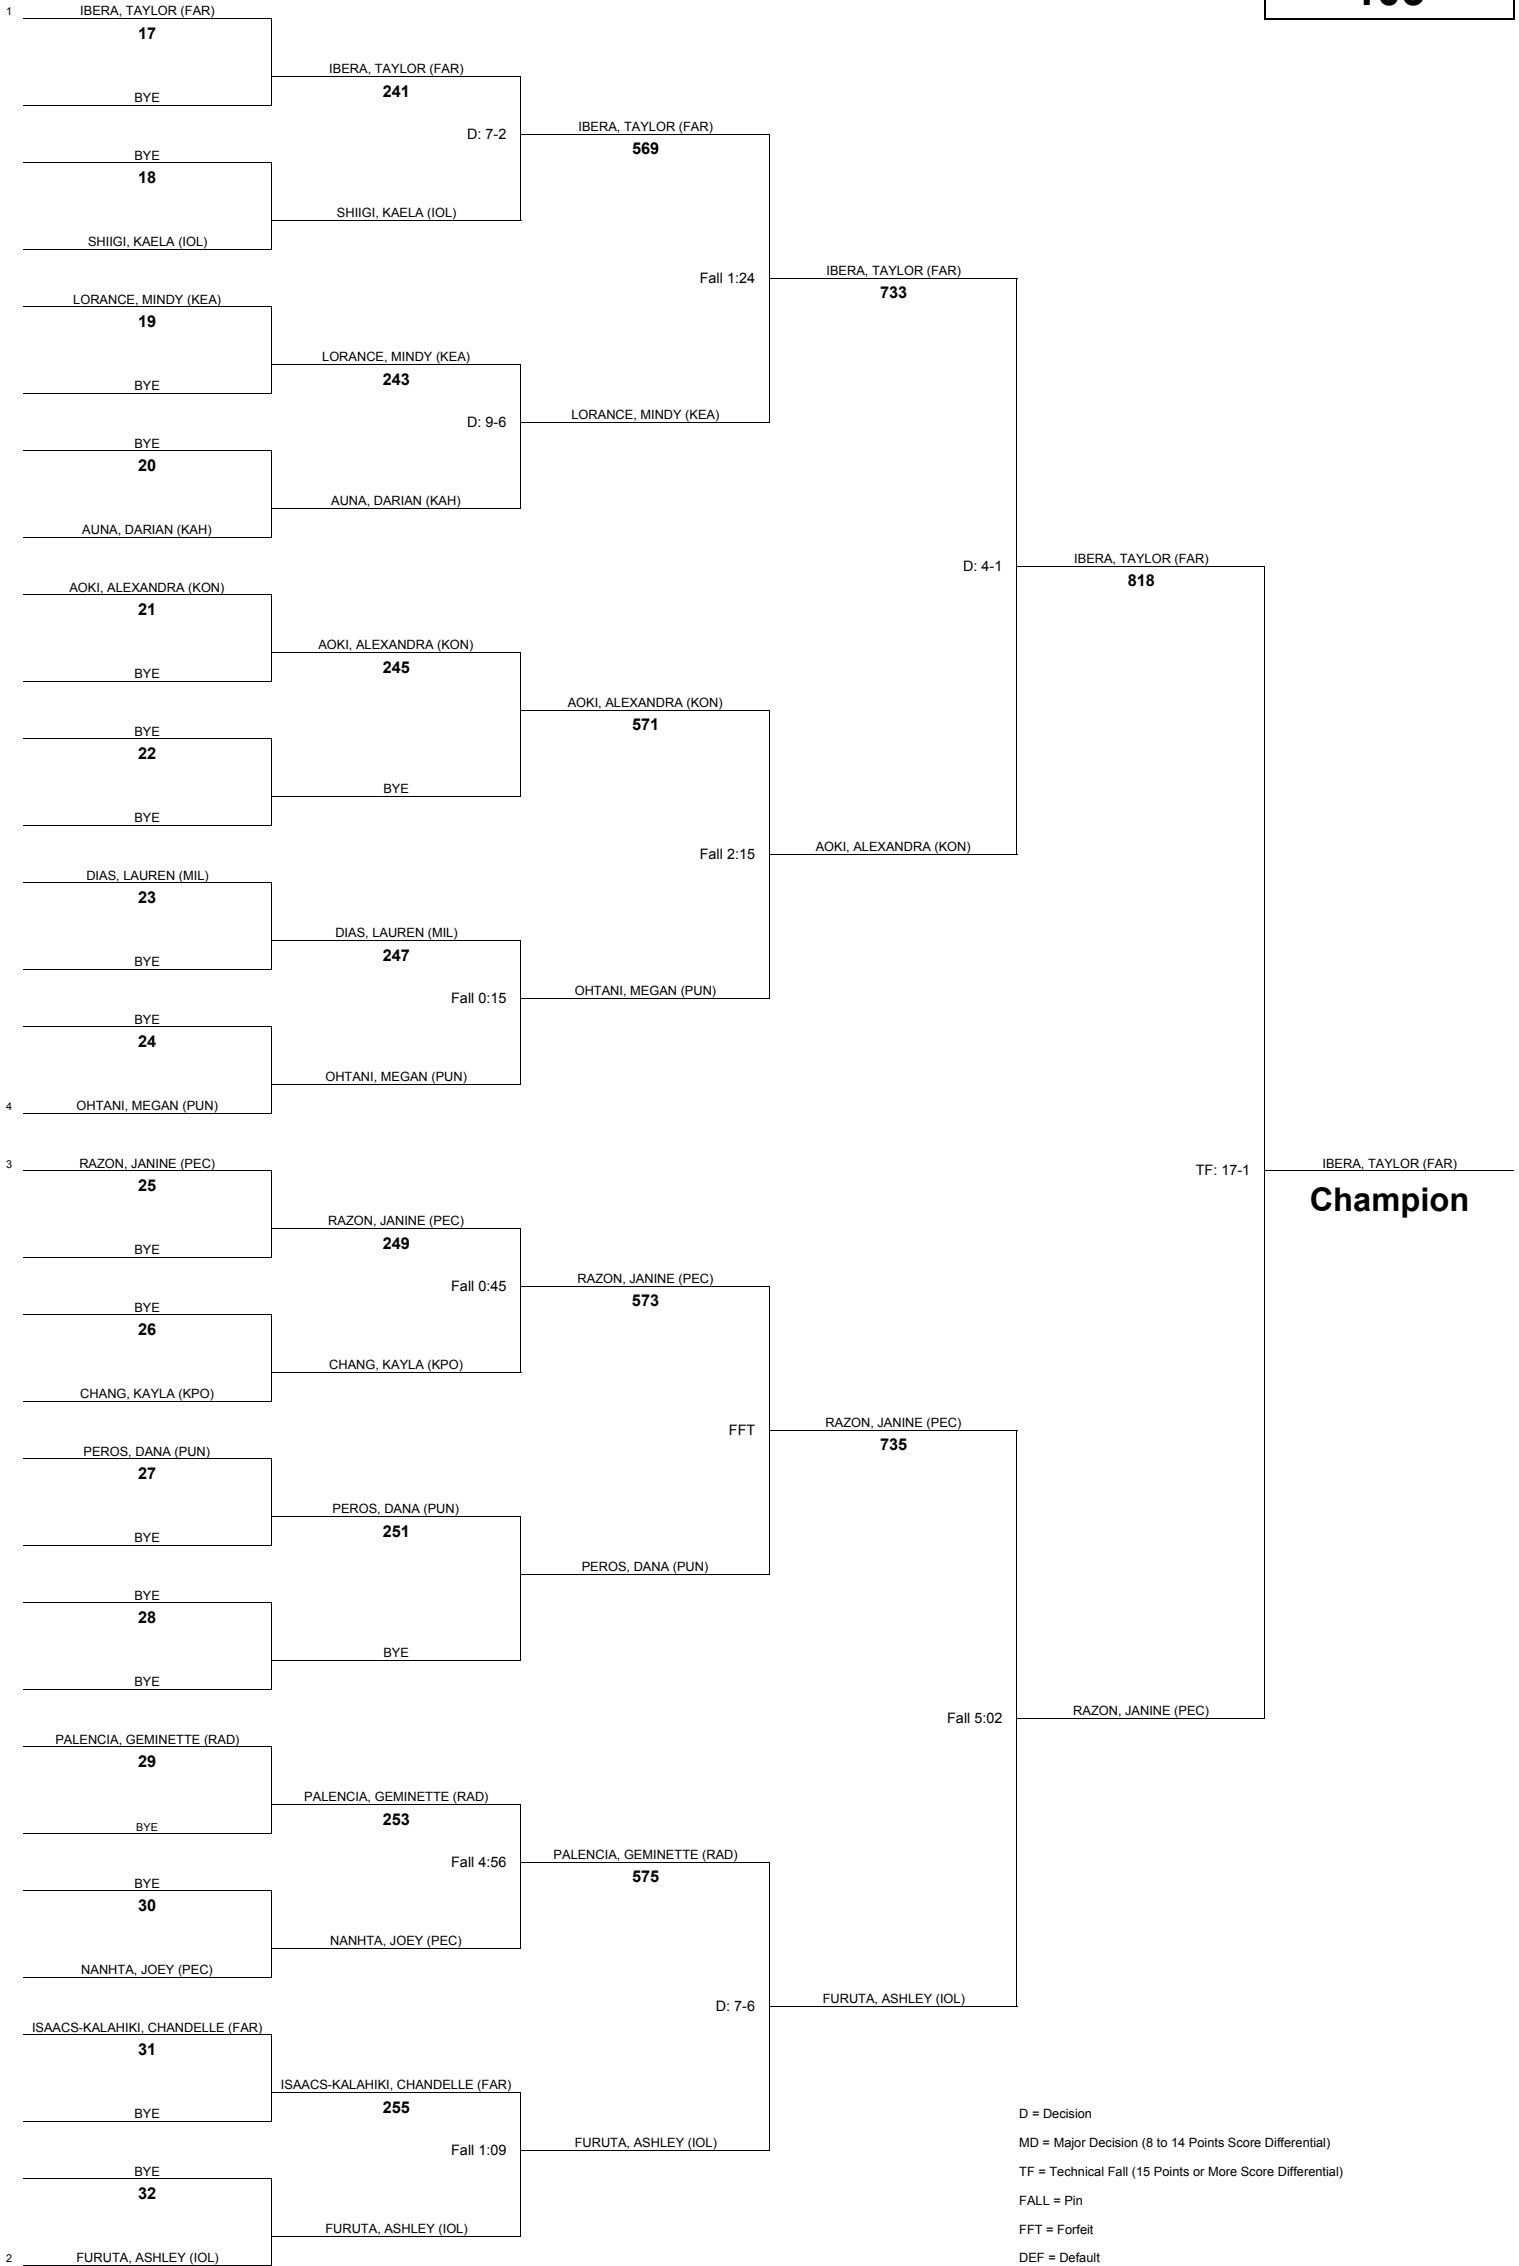

# HAWAII WRESTLING OFFICIALS ASSOCIATION 2008 SCHOLARSHIP TOURNAMENT (GIRLS)

Championship Rnd 1

Championship Rnd 2

Championship Qtr Finals

Championship Semi-Finals

Championship Finals

**WEIGHT CLASS**

**103**