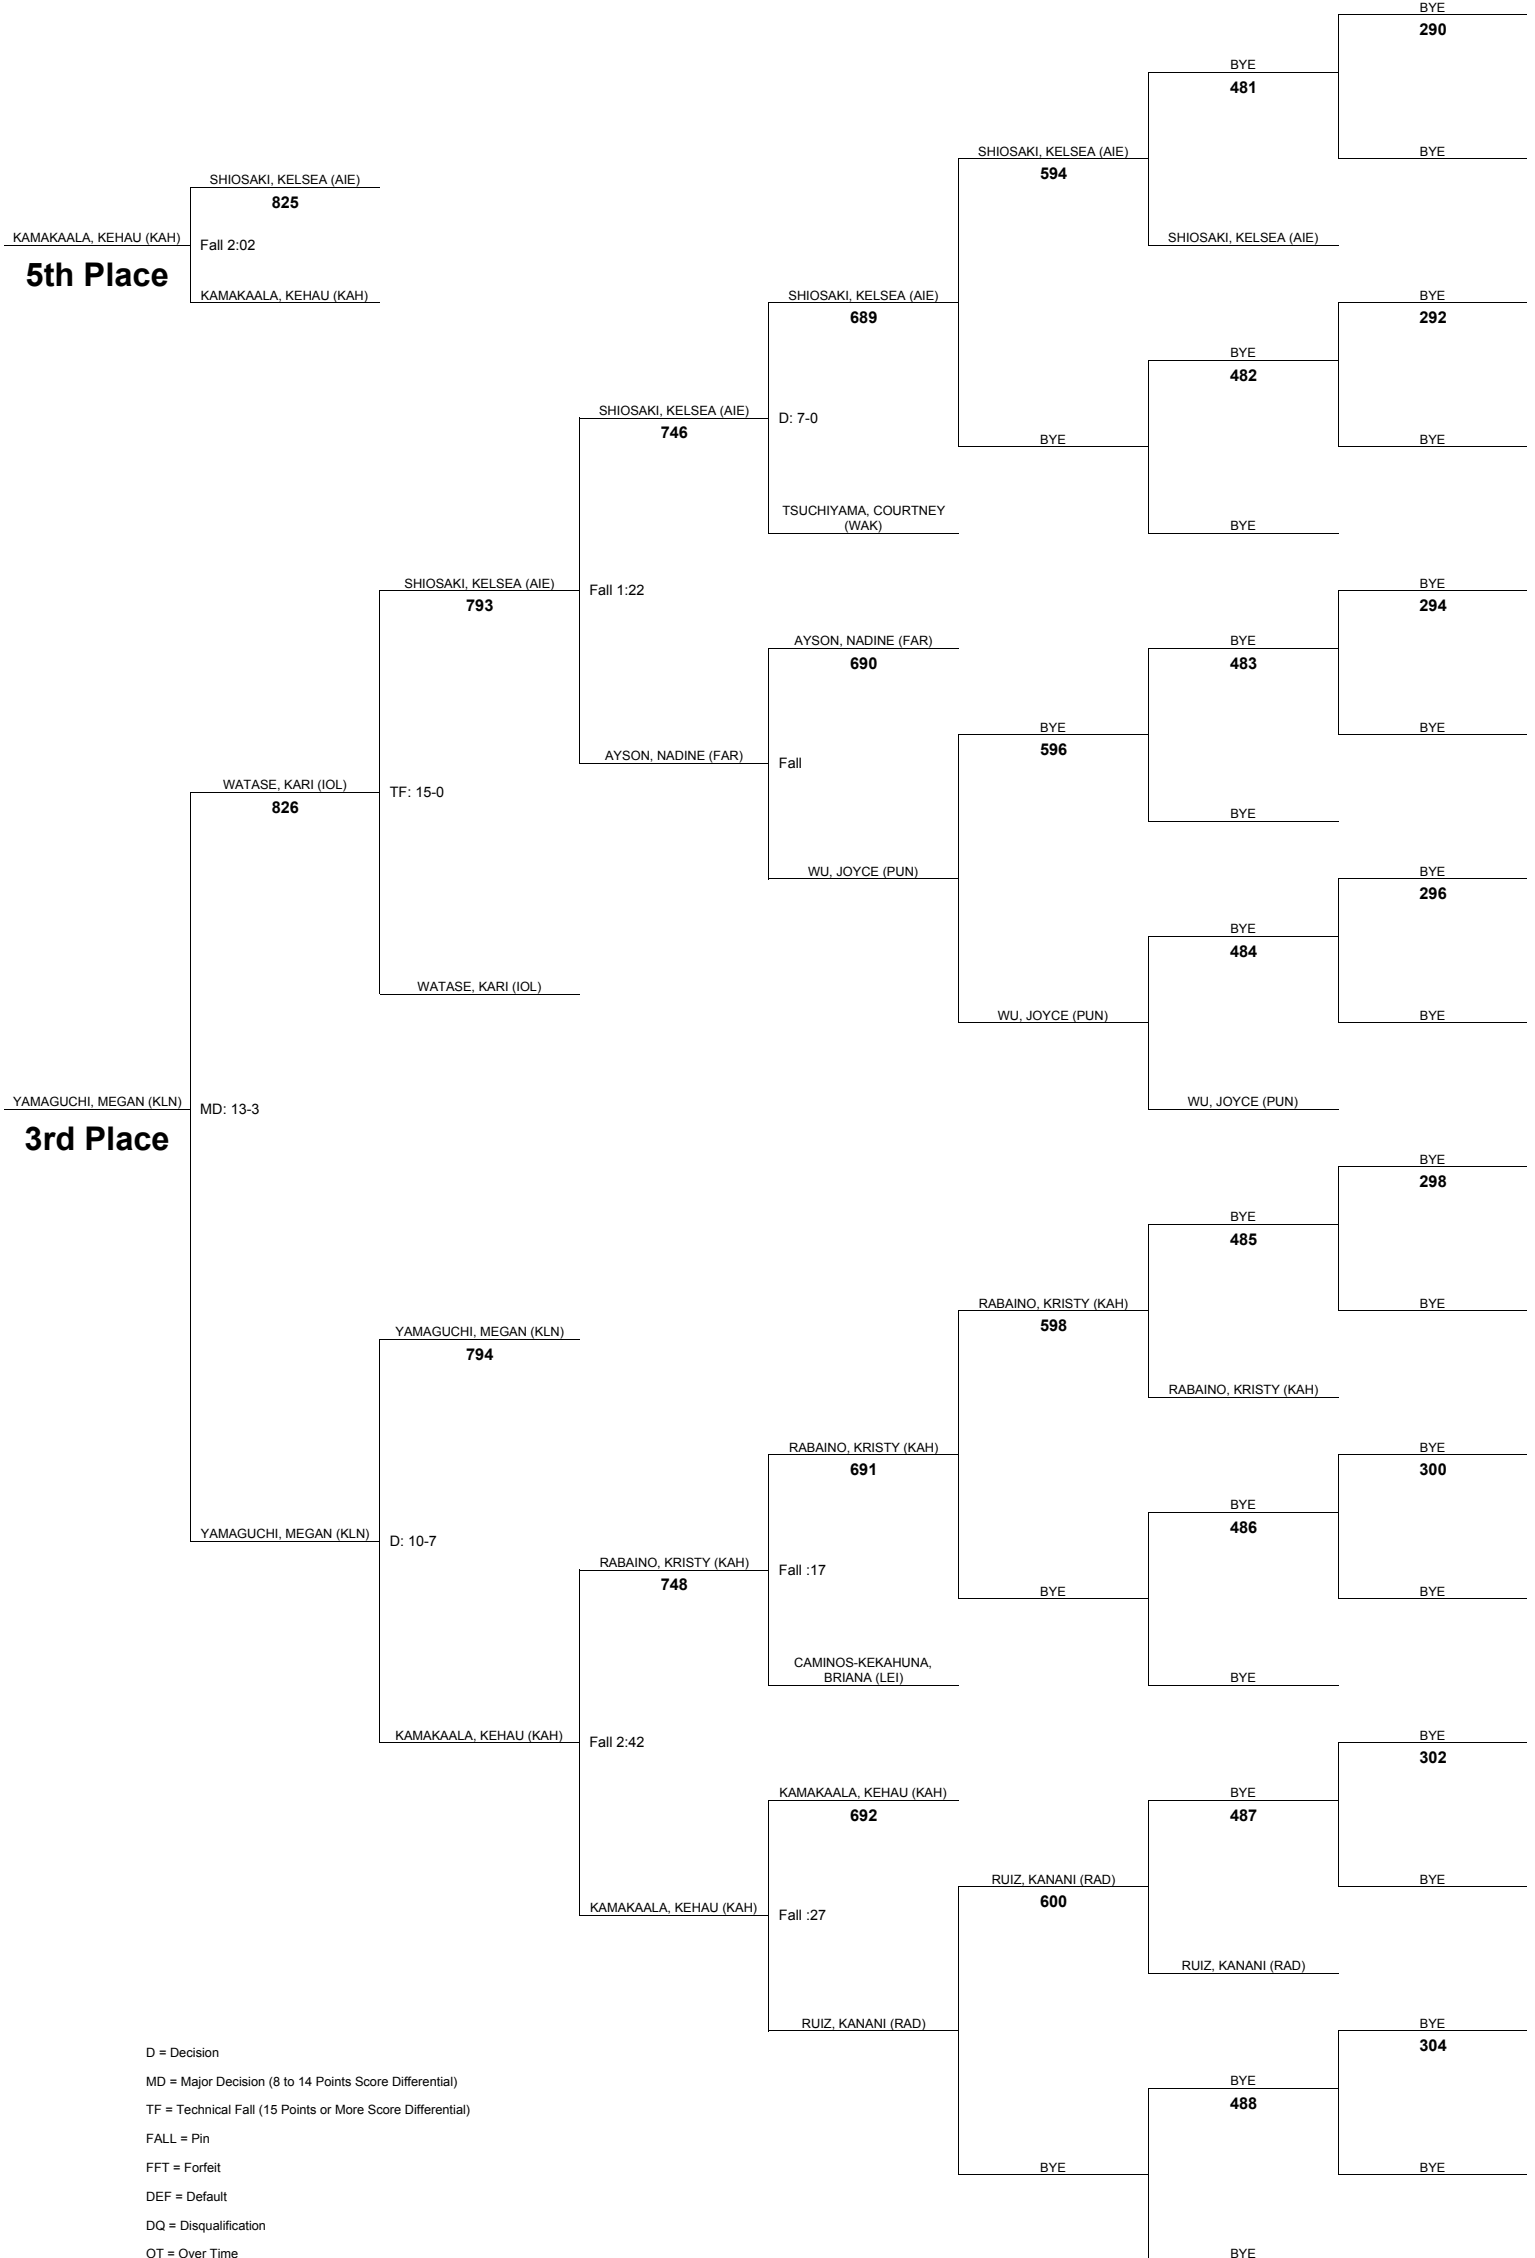

HAWAII WRESTLING OFFICIALS ASSOCIATION 2008 SCHOLARSHIP TOURNAMENT (GIRLS)

WEIGHT CLASS

120

Consolation Finals

Consolation Semi-Finals

Consolation Qtr-Finals

Consolation Rnd 4

Consolation Rnd 3

Consolation Rnd 2

Consolation Rnd 1

D = Decision
MD = Major Decision (8 to 14 Points Score Differential)
TF = Technical Fall (15 Points or More Score Differential)
FALL = Pin
FFT = Forfeit
DEF = Default
DQ = Disqualification
OT = Over Time