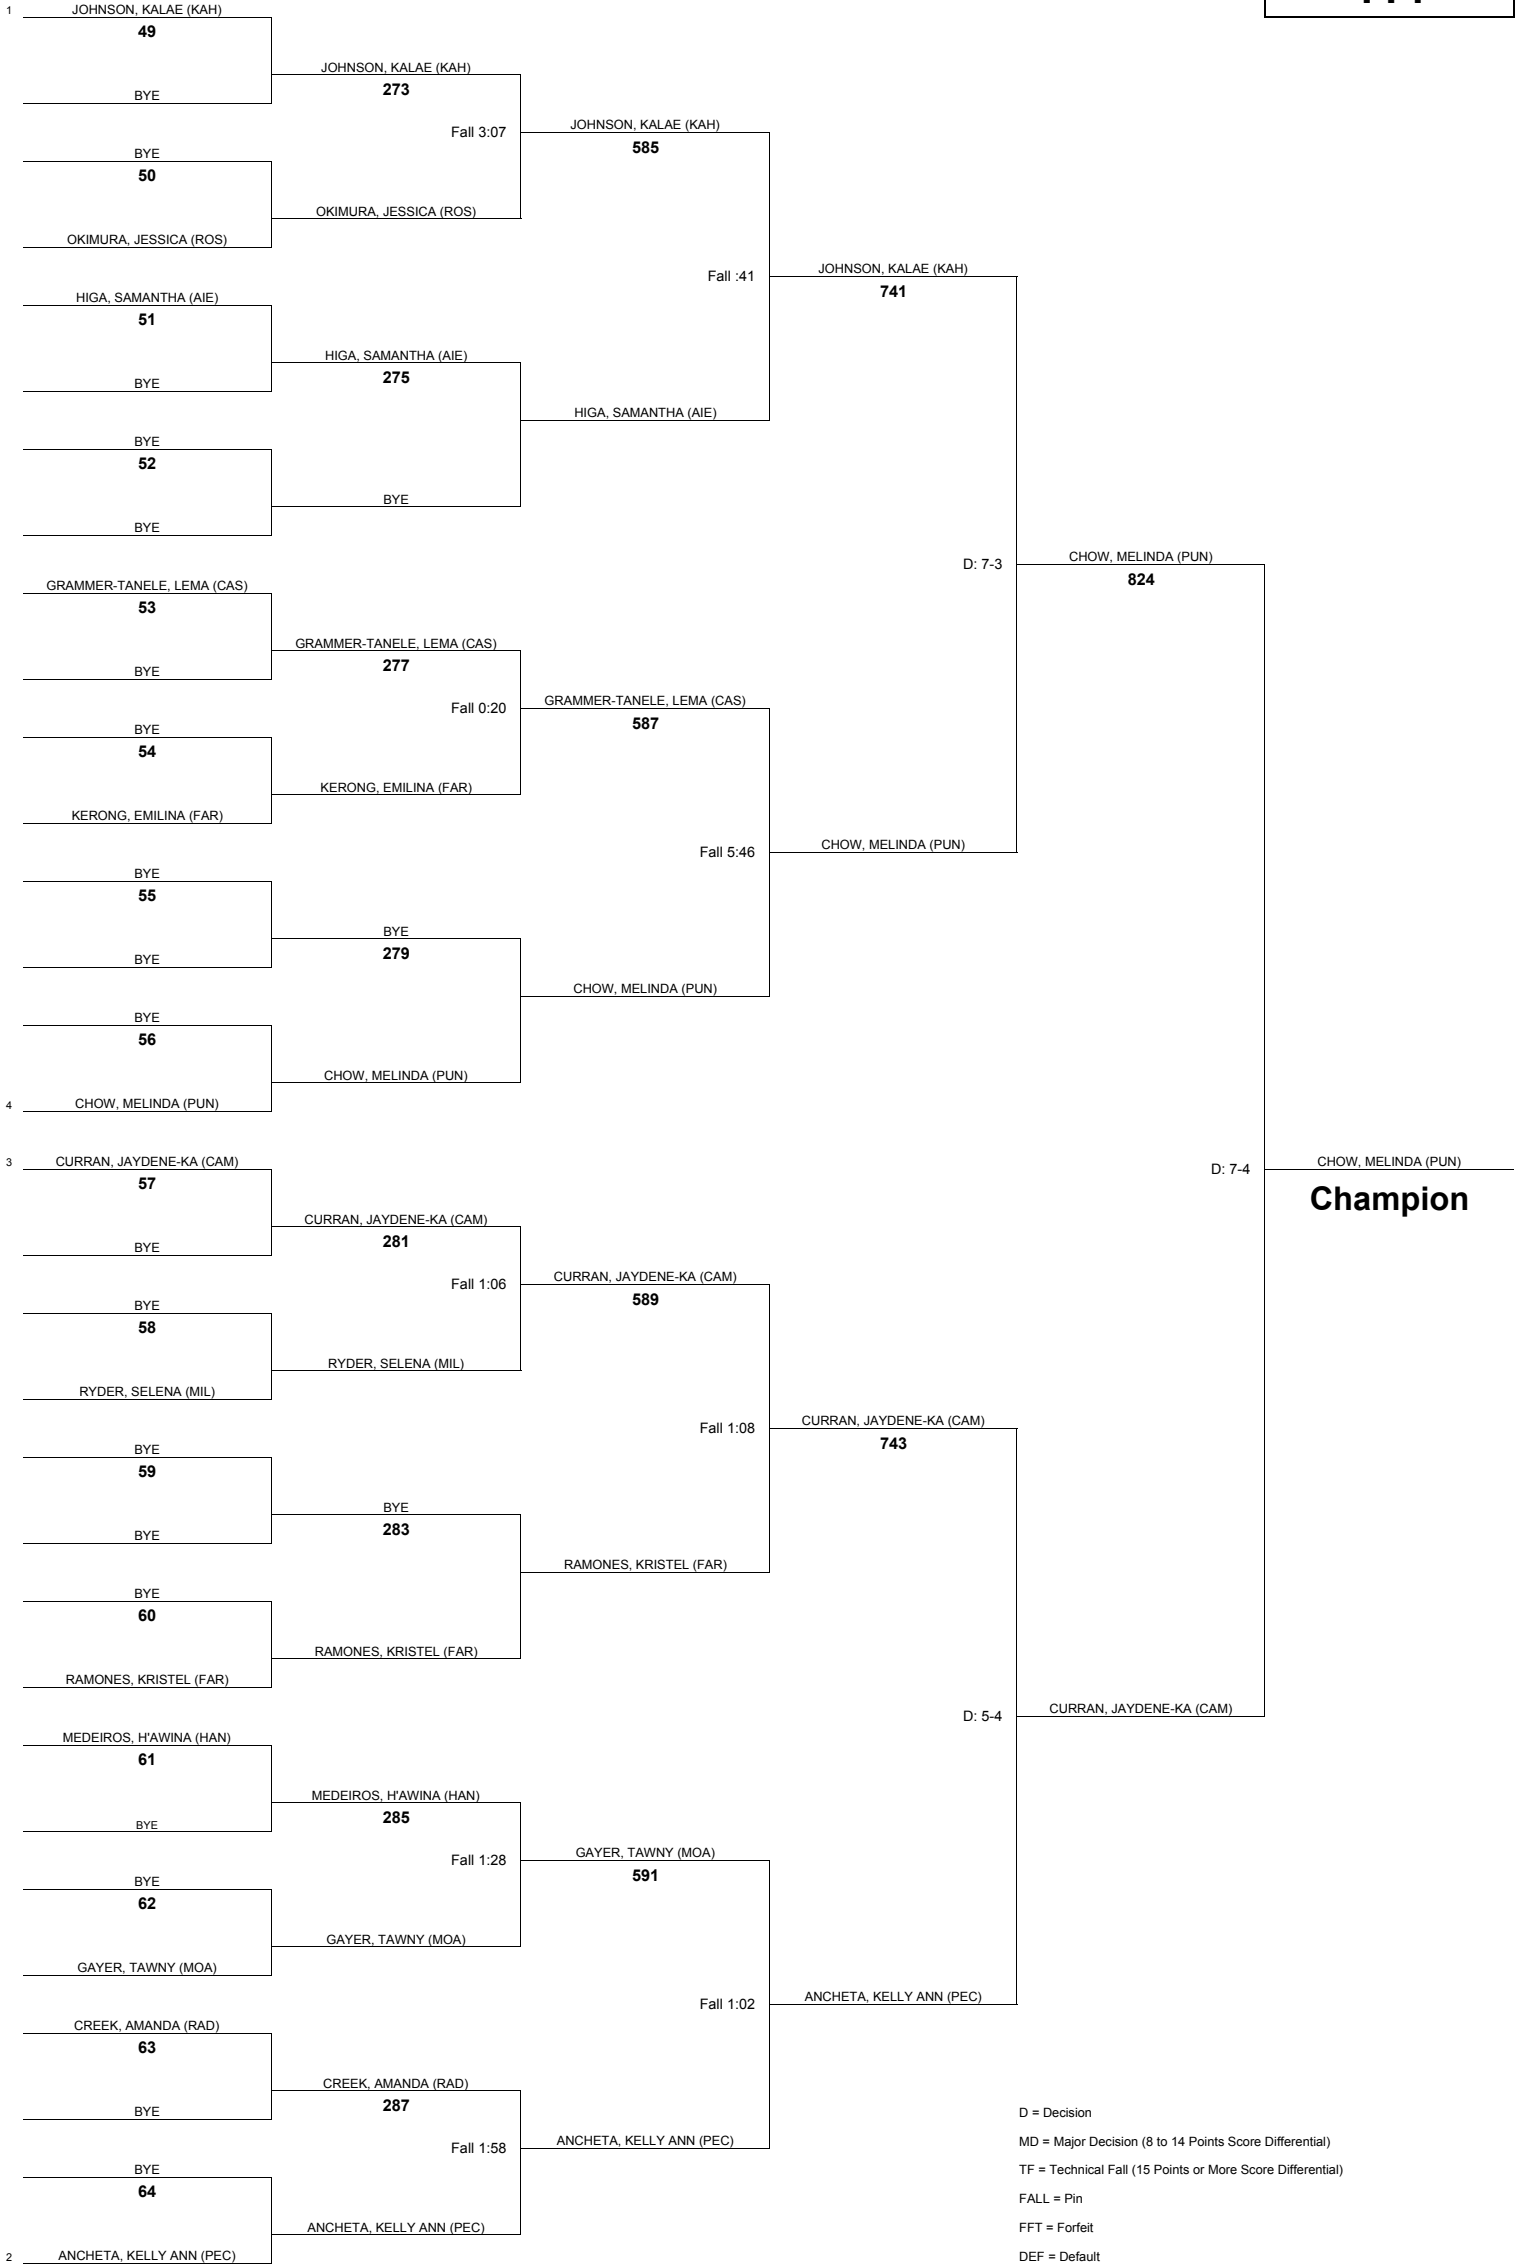

HAWAII WRESTLING OFFICIALS ASSOCIATION 2008 SCHOLARSHIP TOURNAMENT (GIRLS)

Championship Rnd 1

Championship Rnd 2

Championship Qtr Finals

Championship Semi-Finals

Championship Finals

WEIGHT CLASS

114

D = Decision
MD = Major Decision (8 to 14 Points Score Differential)
TF = Technical Fall (15 Points or More Score Differential)
FALL = Pin
FFT = Forfeit
DEF = Default
DQ = Disqualification
OT = Over Time