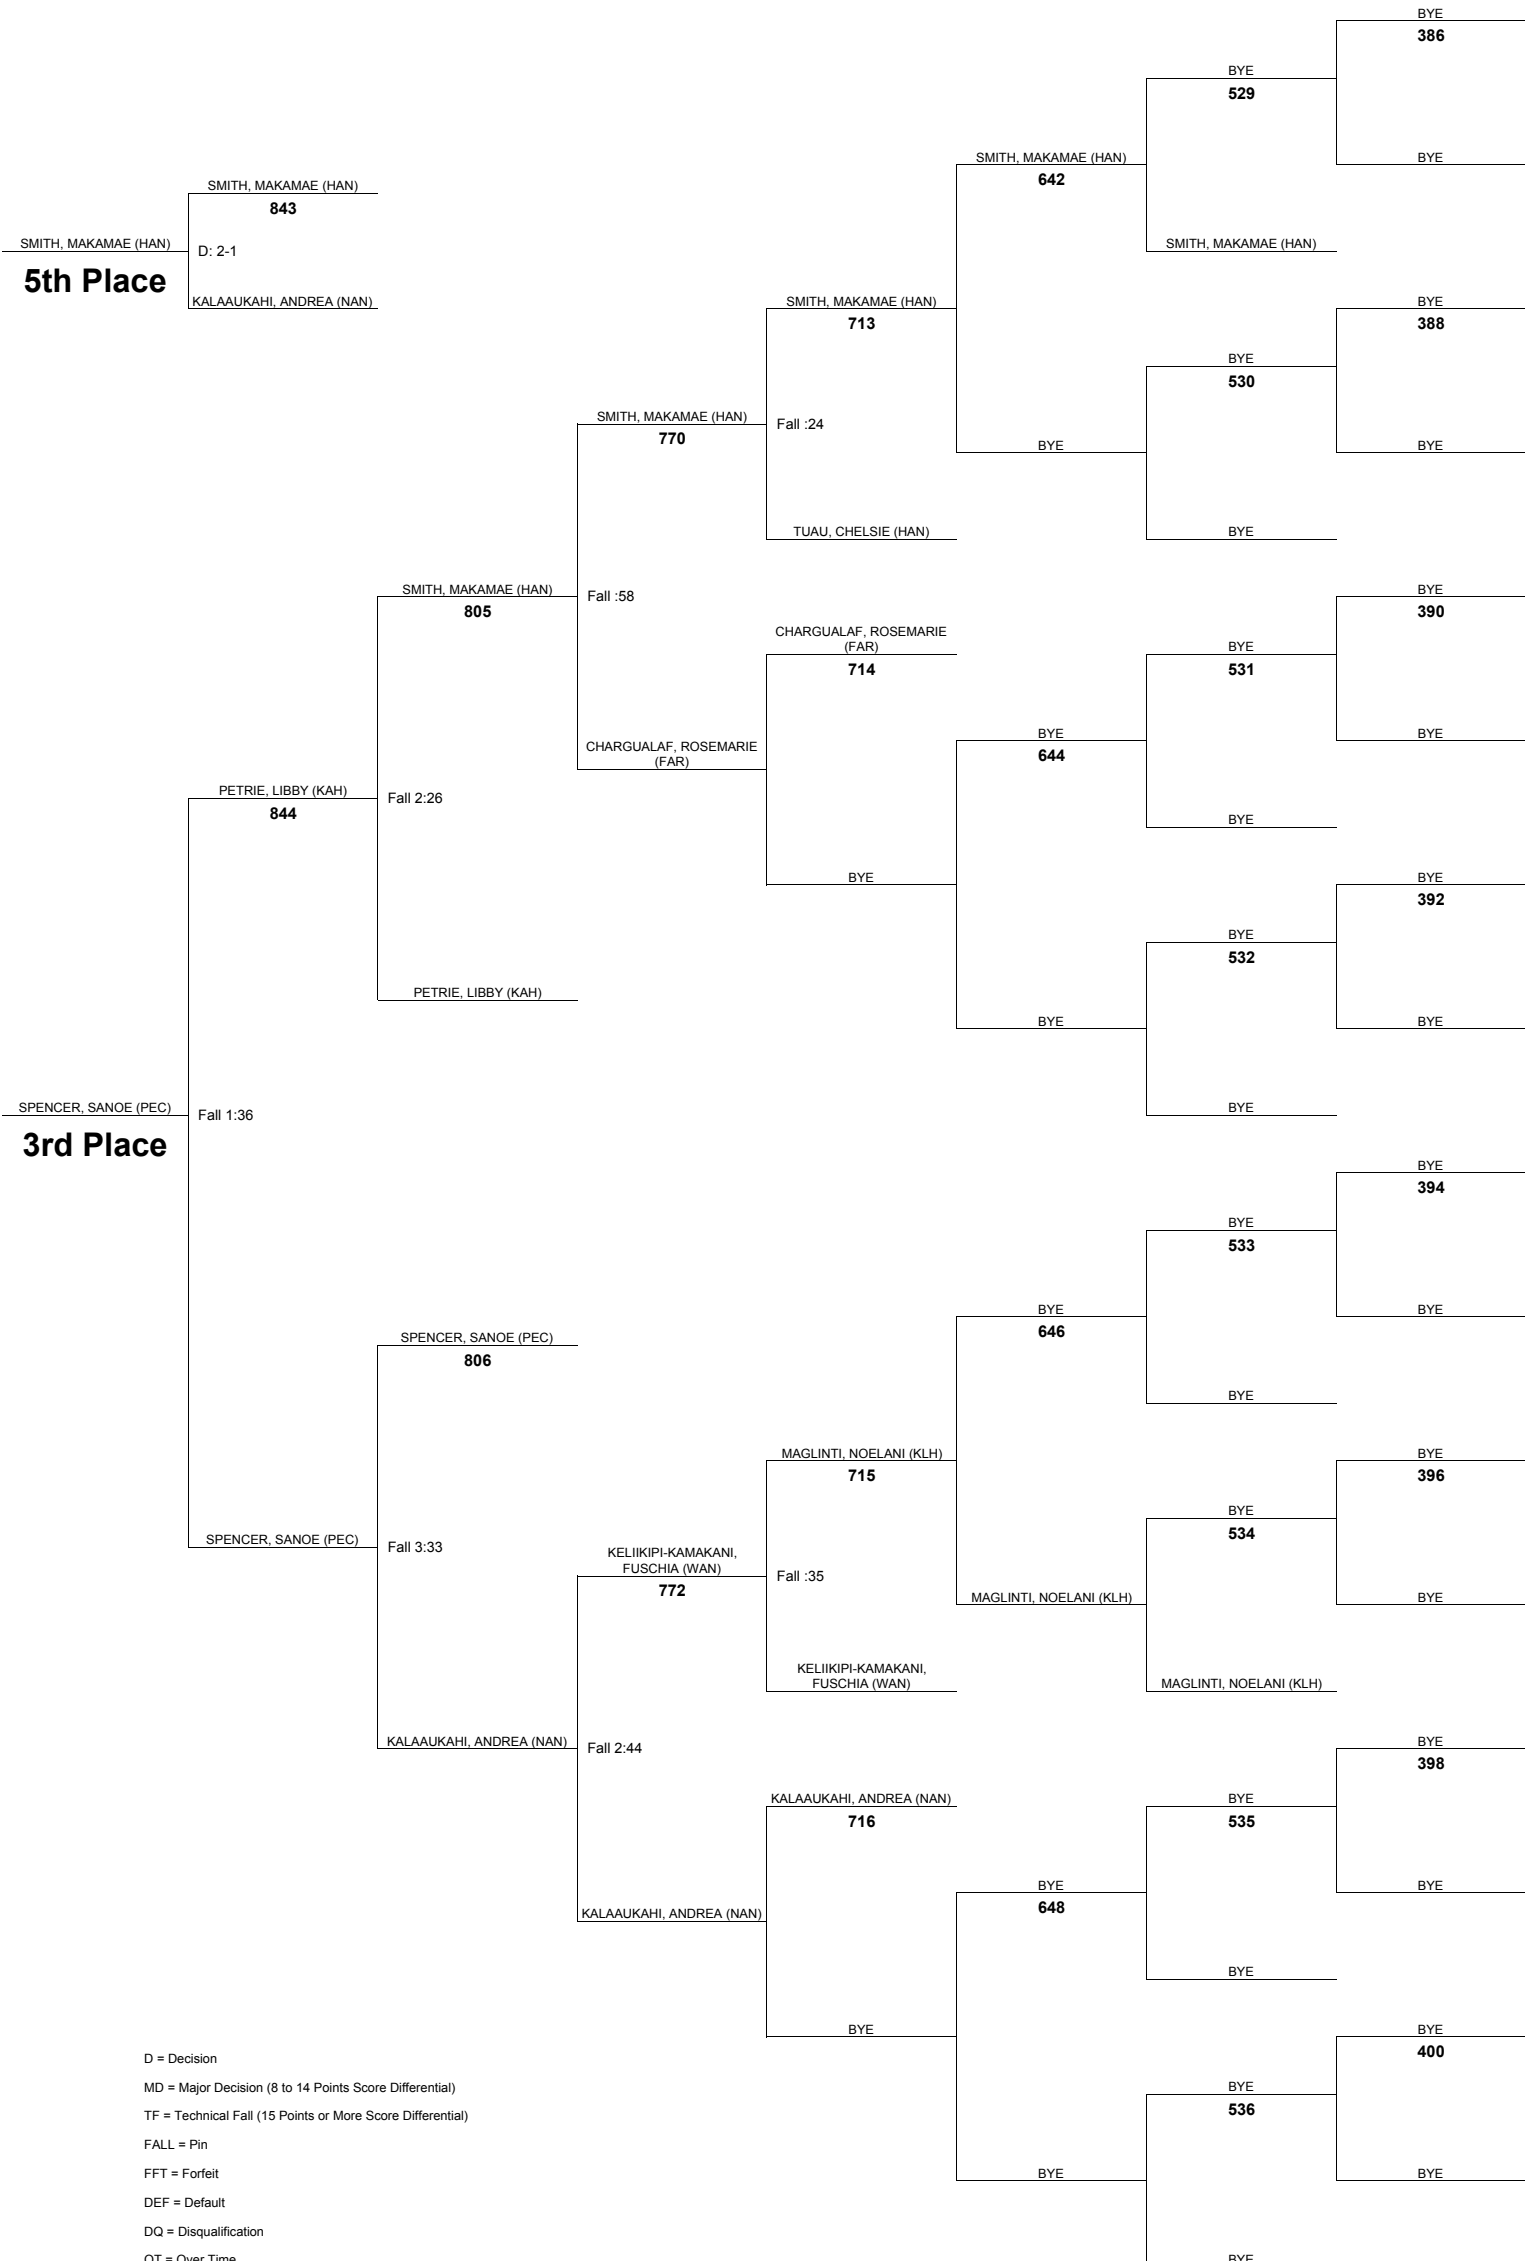

HAWAII WRESTLING OFFICIALS ASSOCIATION 2008 SCHOLARSHIP TOURNAMENT (GIRLS)

WEIGHT CLASS

220

Consolation Finals

Consolation Semi-Finals

Consolation Qtr-Finals

Consolation Rnd 4

Consolation Rnd 3

Consolation Rnd 2

Consolation Rnd 1

- D = Decision
- MD = Major Decision (8 to 14 Points Score Differential)
- TF = Technical Fall (15 Points or More Score Differential)
- FALL = Pin
- FFT = Forfeit
- DEF = Default
- DQ = Disqualification
- OT = Over Time