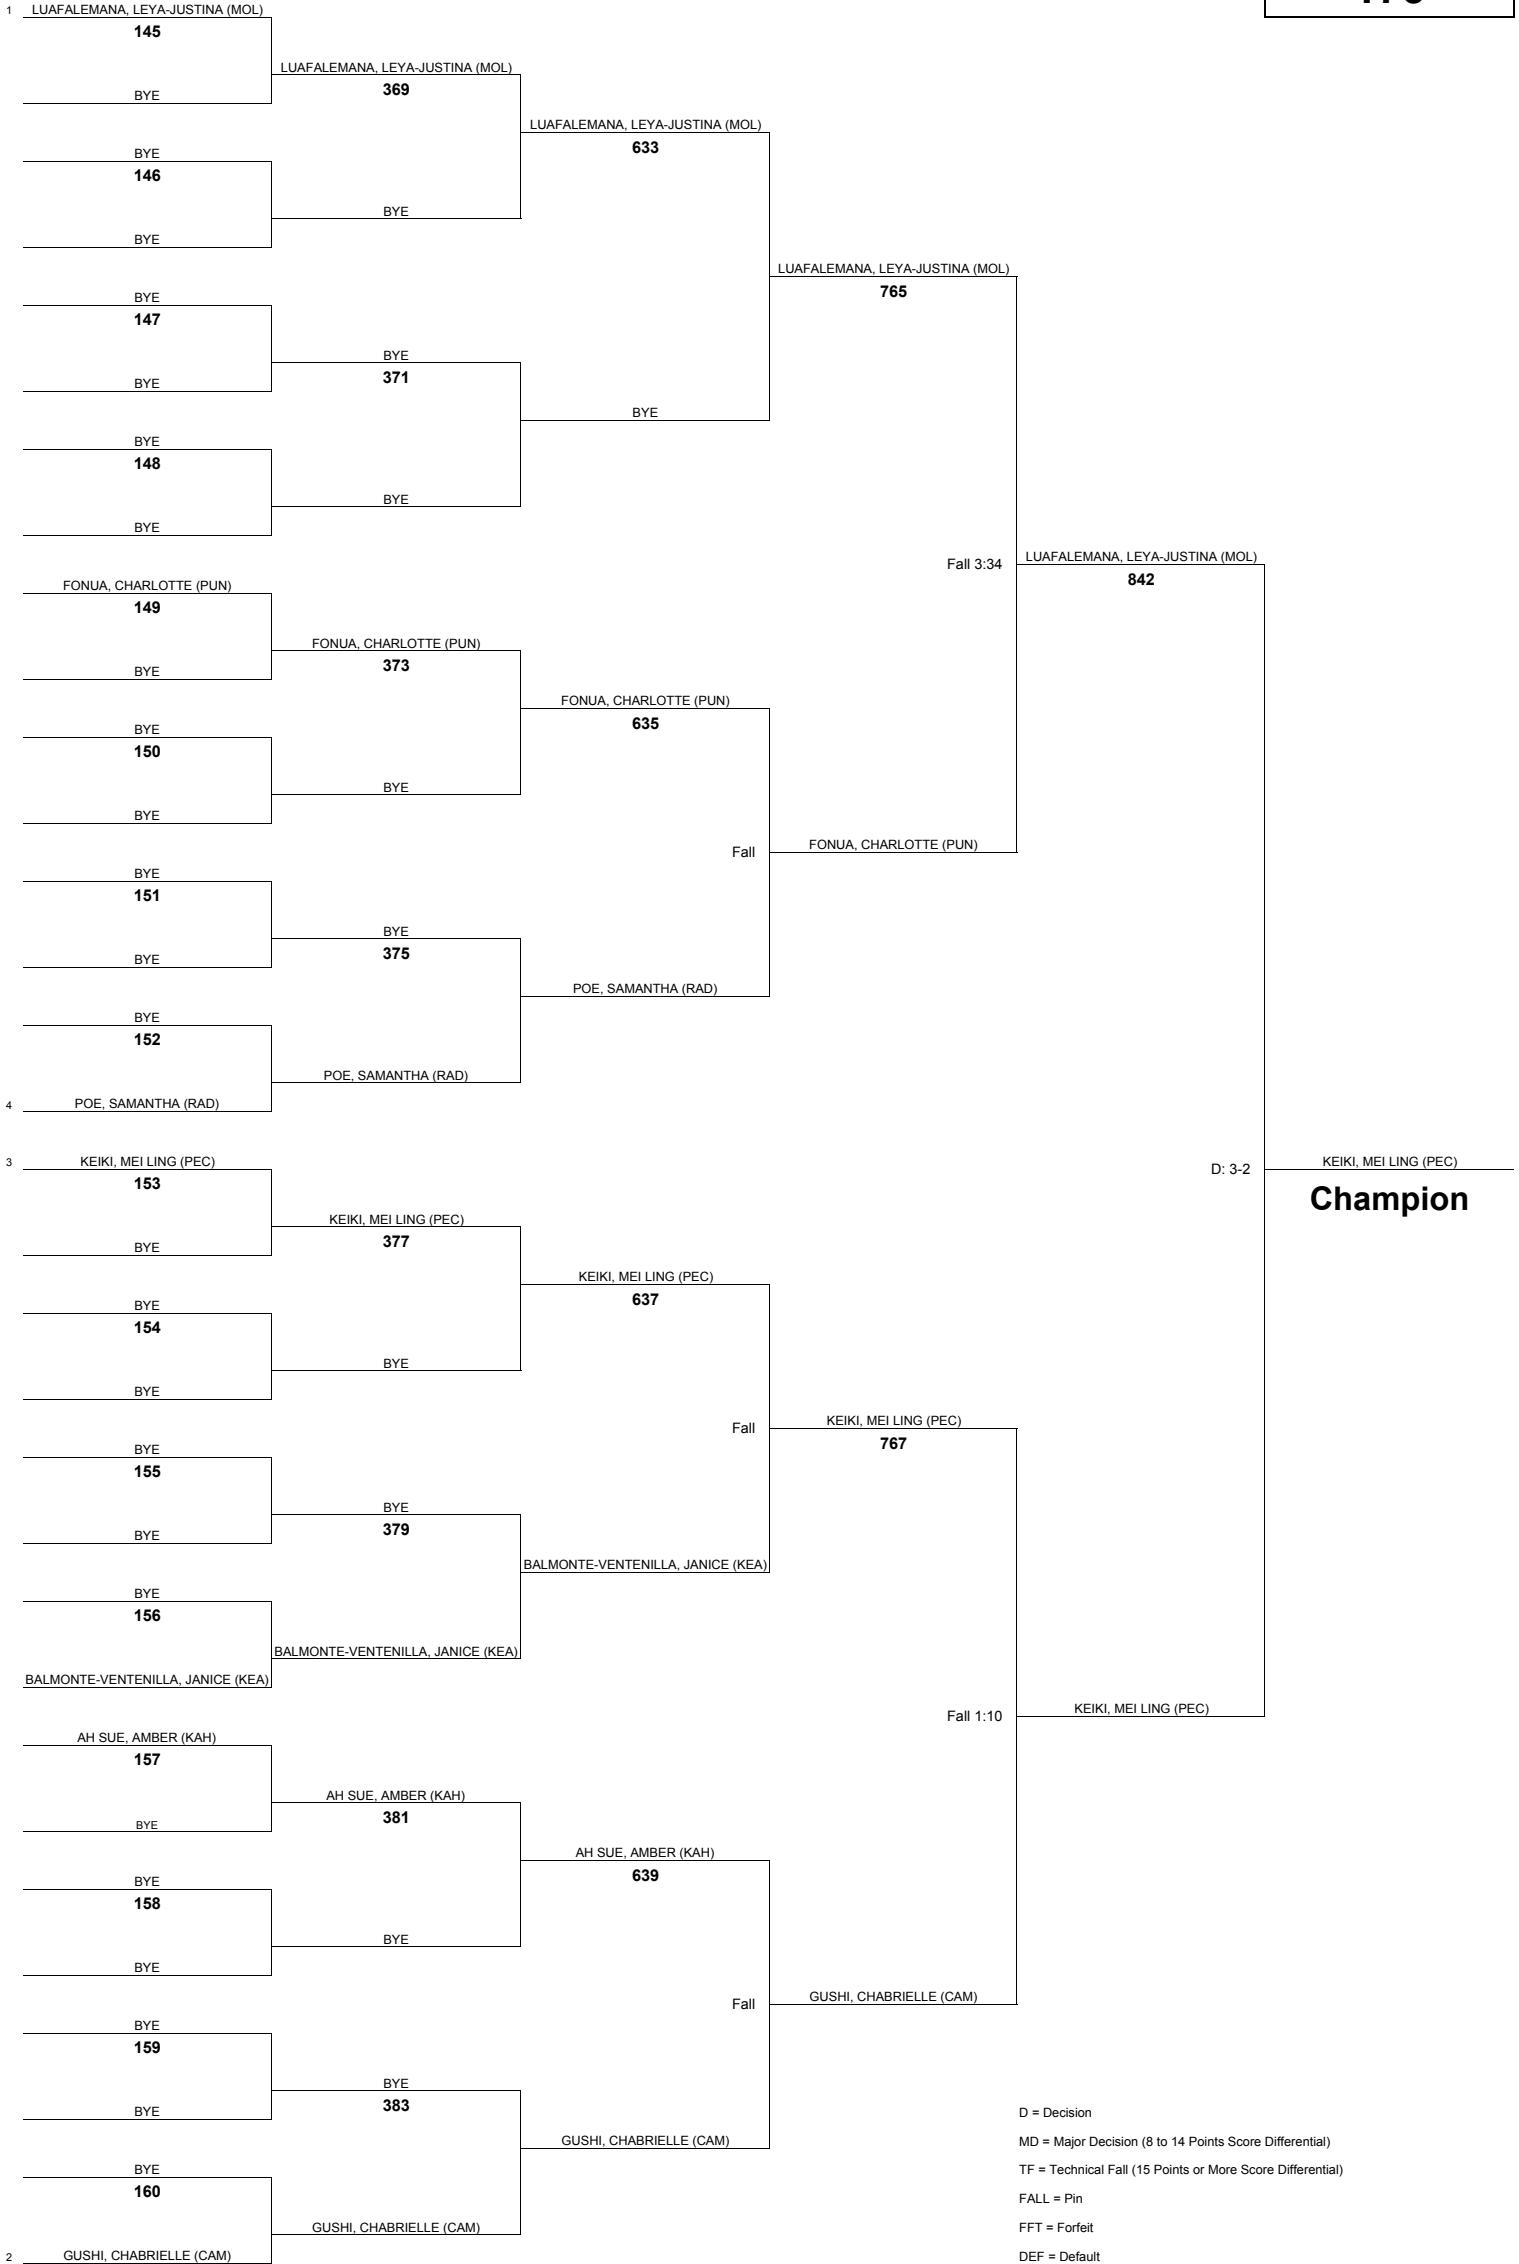

# HAWAII WRESTLING OFFICIALS ASSOCIATION 2008 SCHOLARSHIP TOURNAMENT (GIRLS)

Championship Rnd 1

Championship Rnd 2

Championship Qtr Finals

Championship Semi-Finals

Championship Finals

**WEIGHT CLASS**

**175**