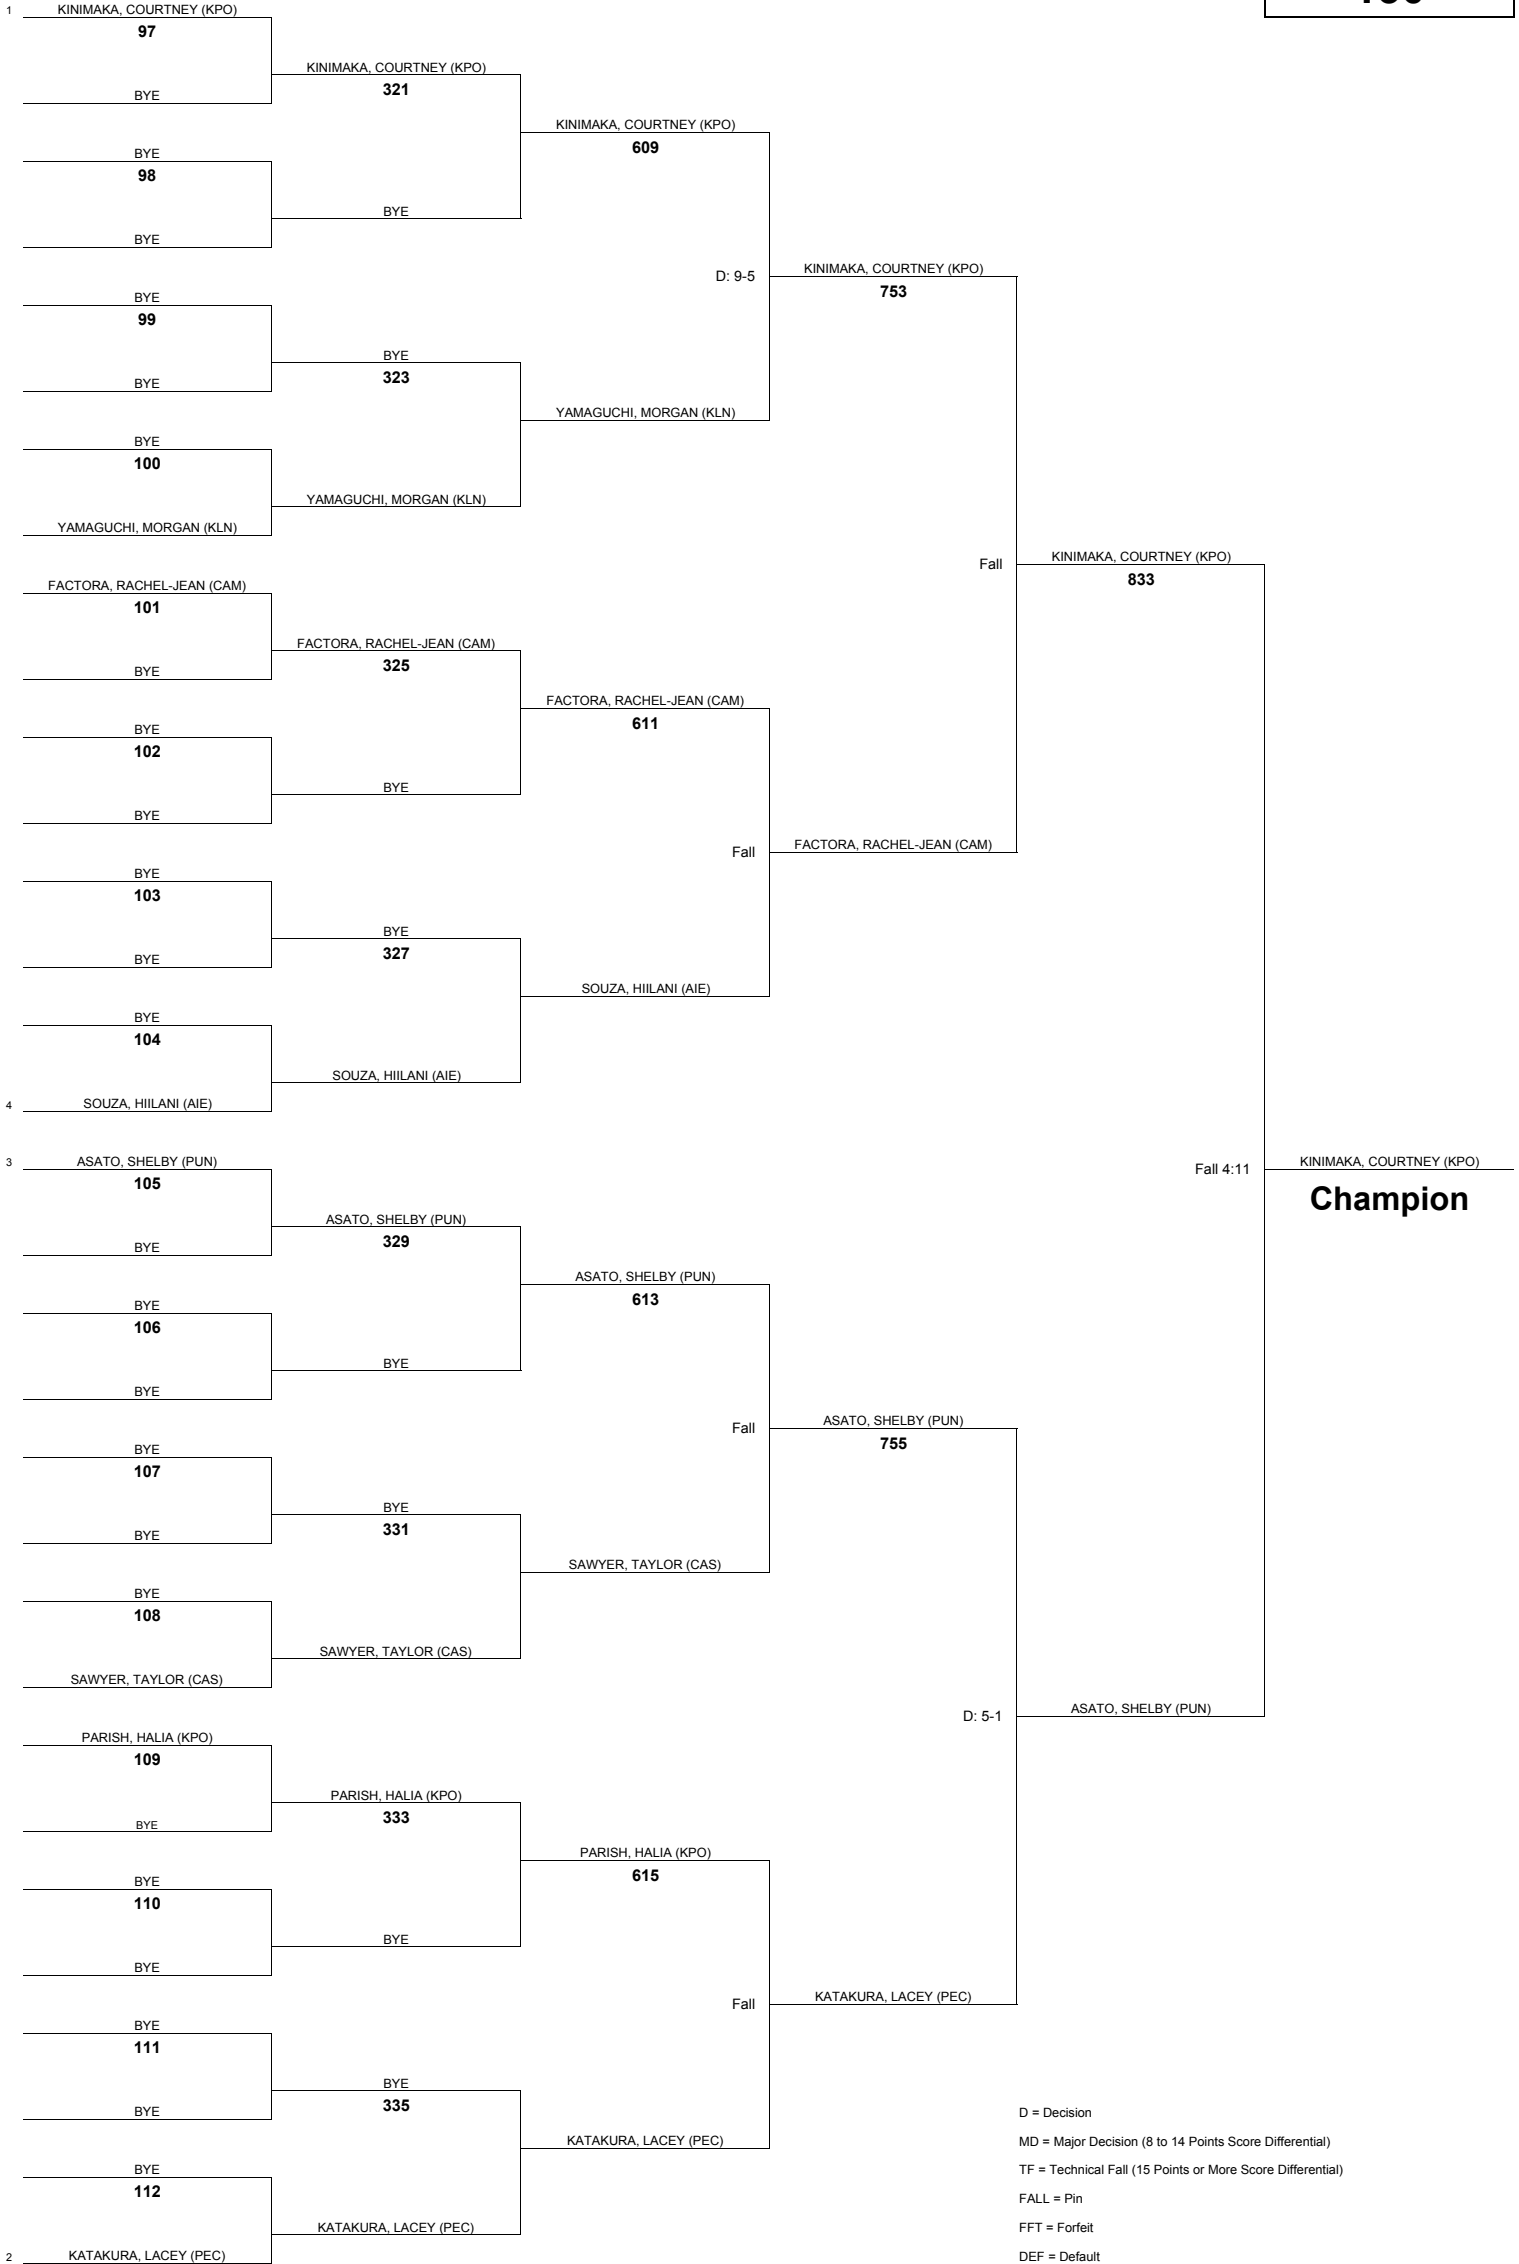

# HAWAII WRESTLING OFFICIALS ASSOCIATION 2008 SCHOLARSHIP TOURNAMENT (GIRLS)

Championship Rnd 1

Championship Rnd 2

Championship Qtr Finals

Championship Semi-Finals

Championship Finals

**WEIGHT CLASS**

**130**