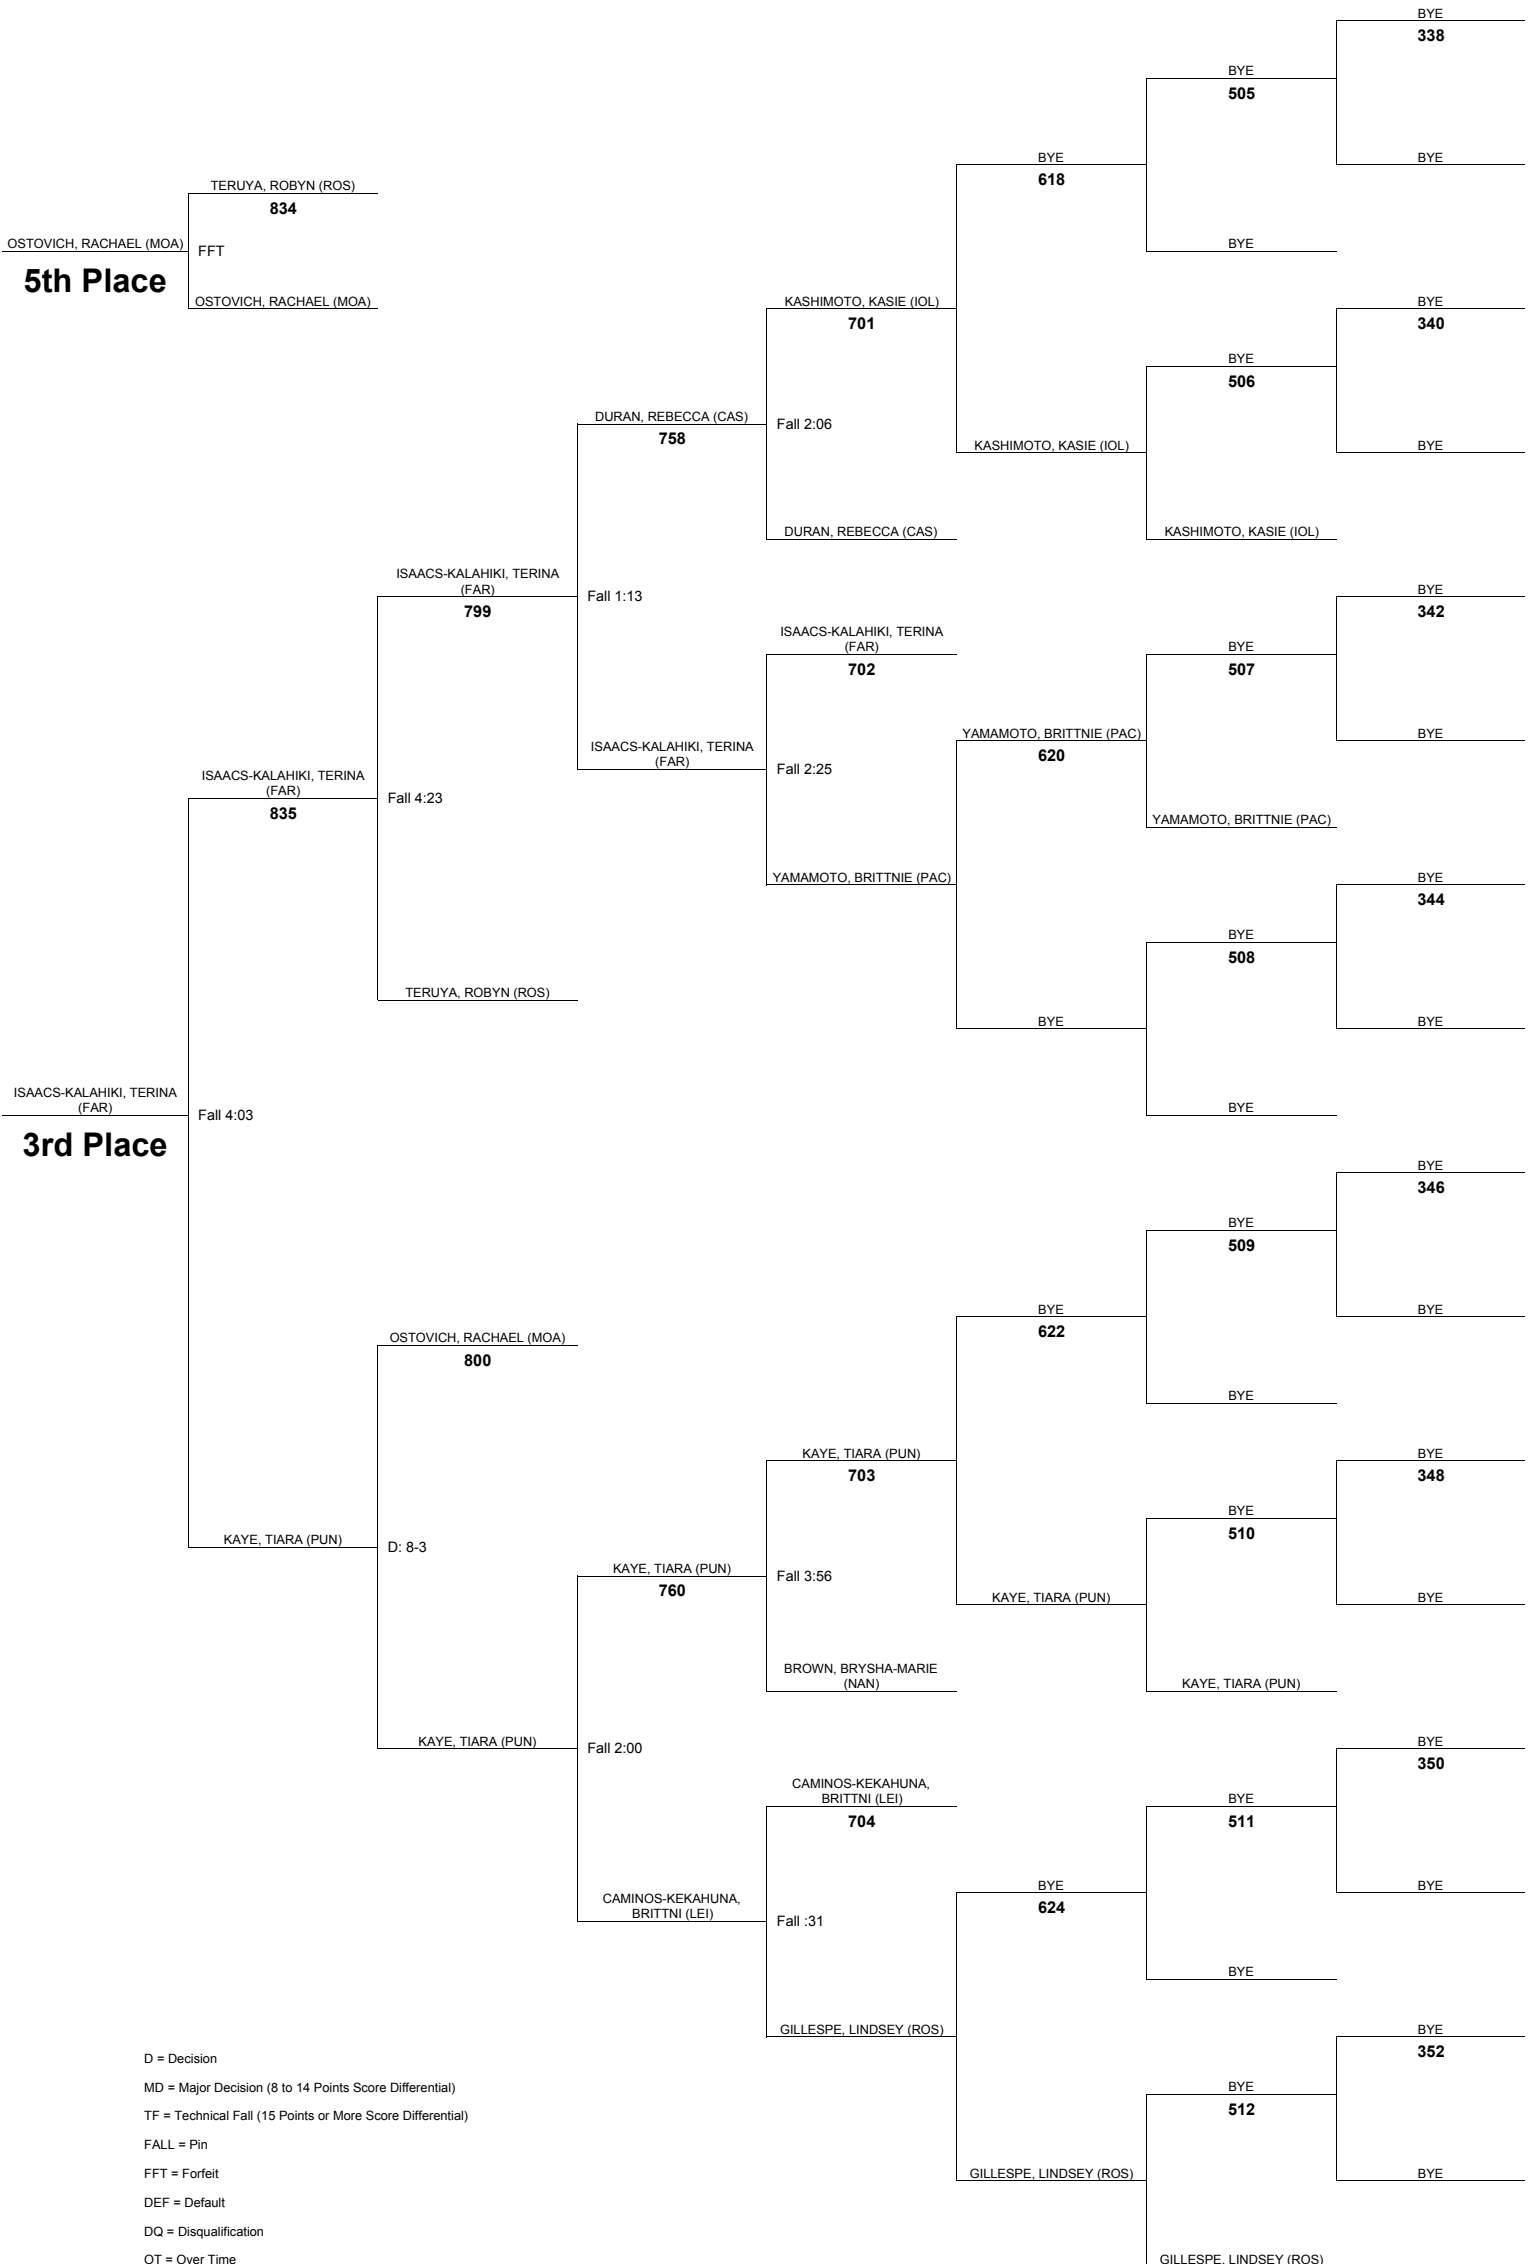

HAWAII WRESTLING OFFICIALS ASSOCIATION 2008 SCHOLARSHIP TOURNAMENT (GIRLS)

WEIGHT CLASS

140

Consolation Finals

Consolation Semi-Finals

Consolation Qtr-Finals

Consolation Rnd 4

Consolation Rnd 3

Consolation Rnd 2

Consolation Rnd 1

- D = Decision
- MD = Major Decision (8 to 14 Points Score Differential)
- TF = Technical Fall (15 Points or More Score Differential)
- FALL = Pin
- FFT = Forfeit
- DEF = Default
- DQ = Disqualification
- OT = Over Time